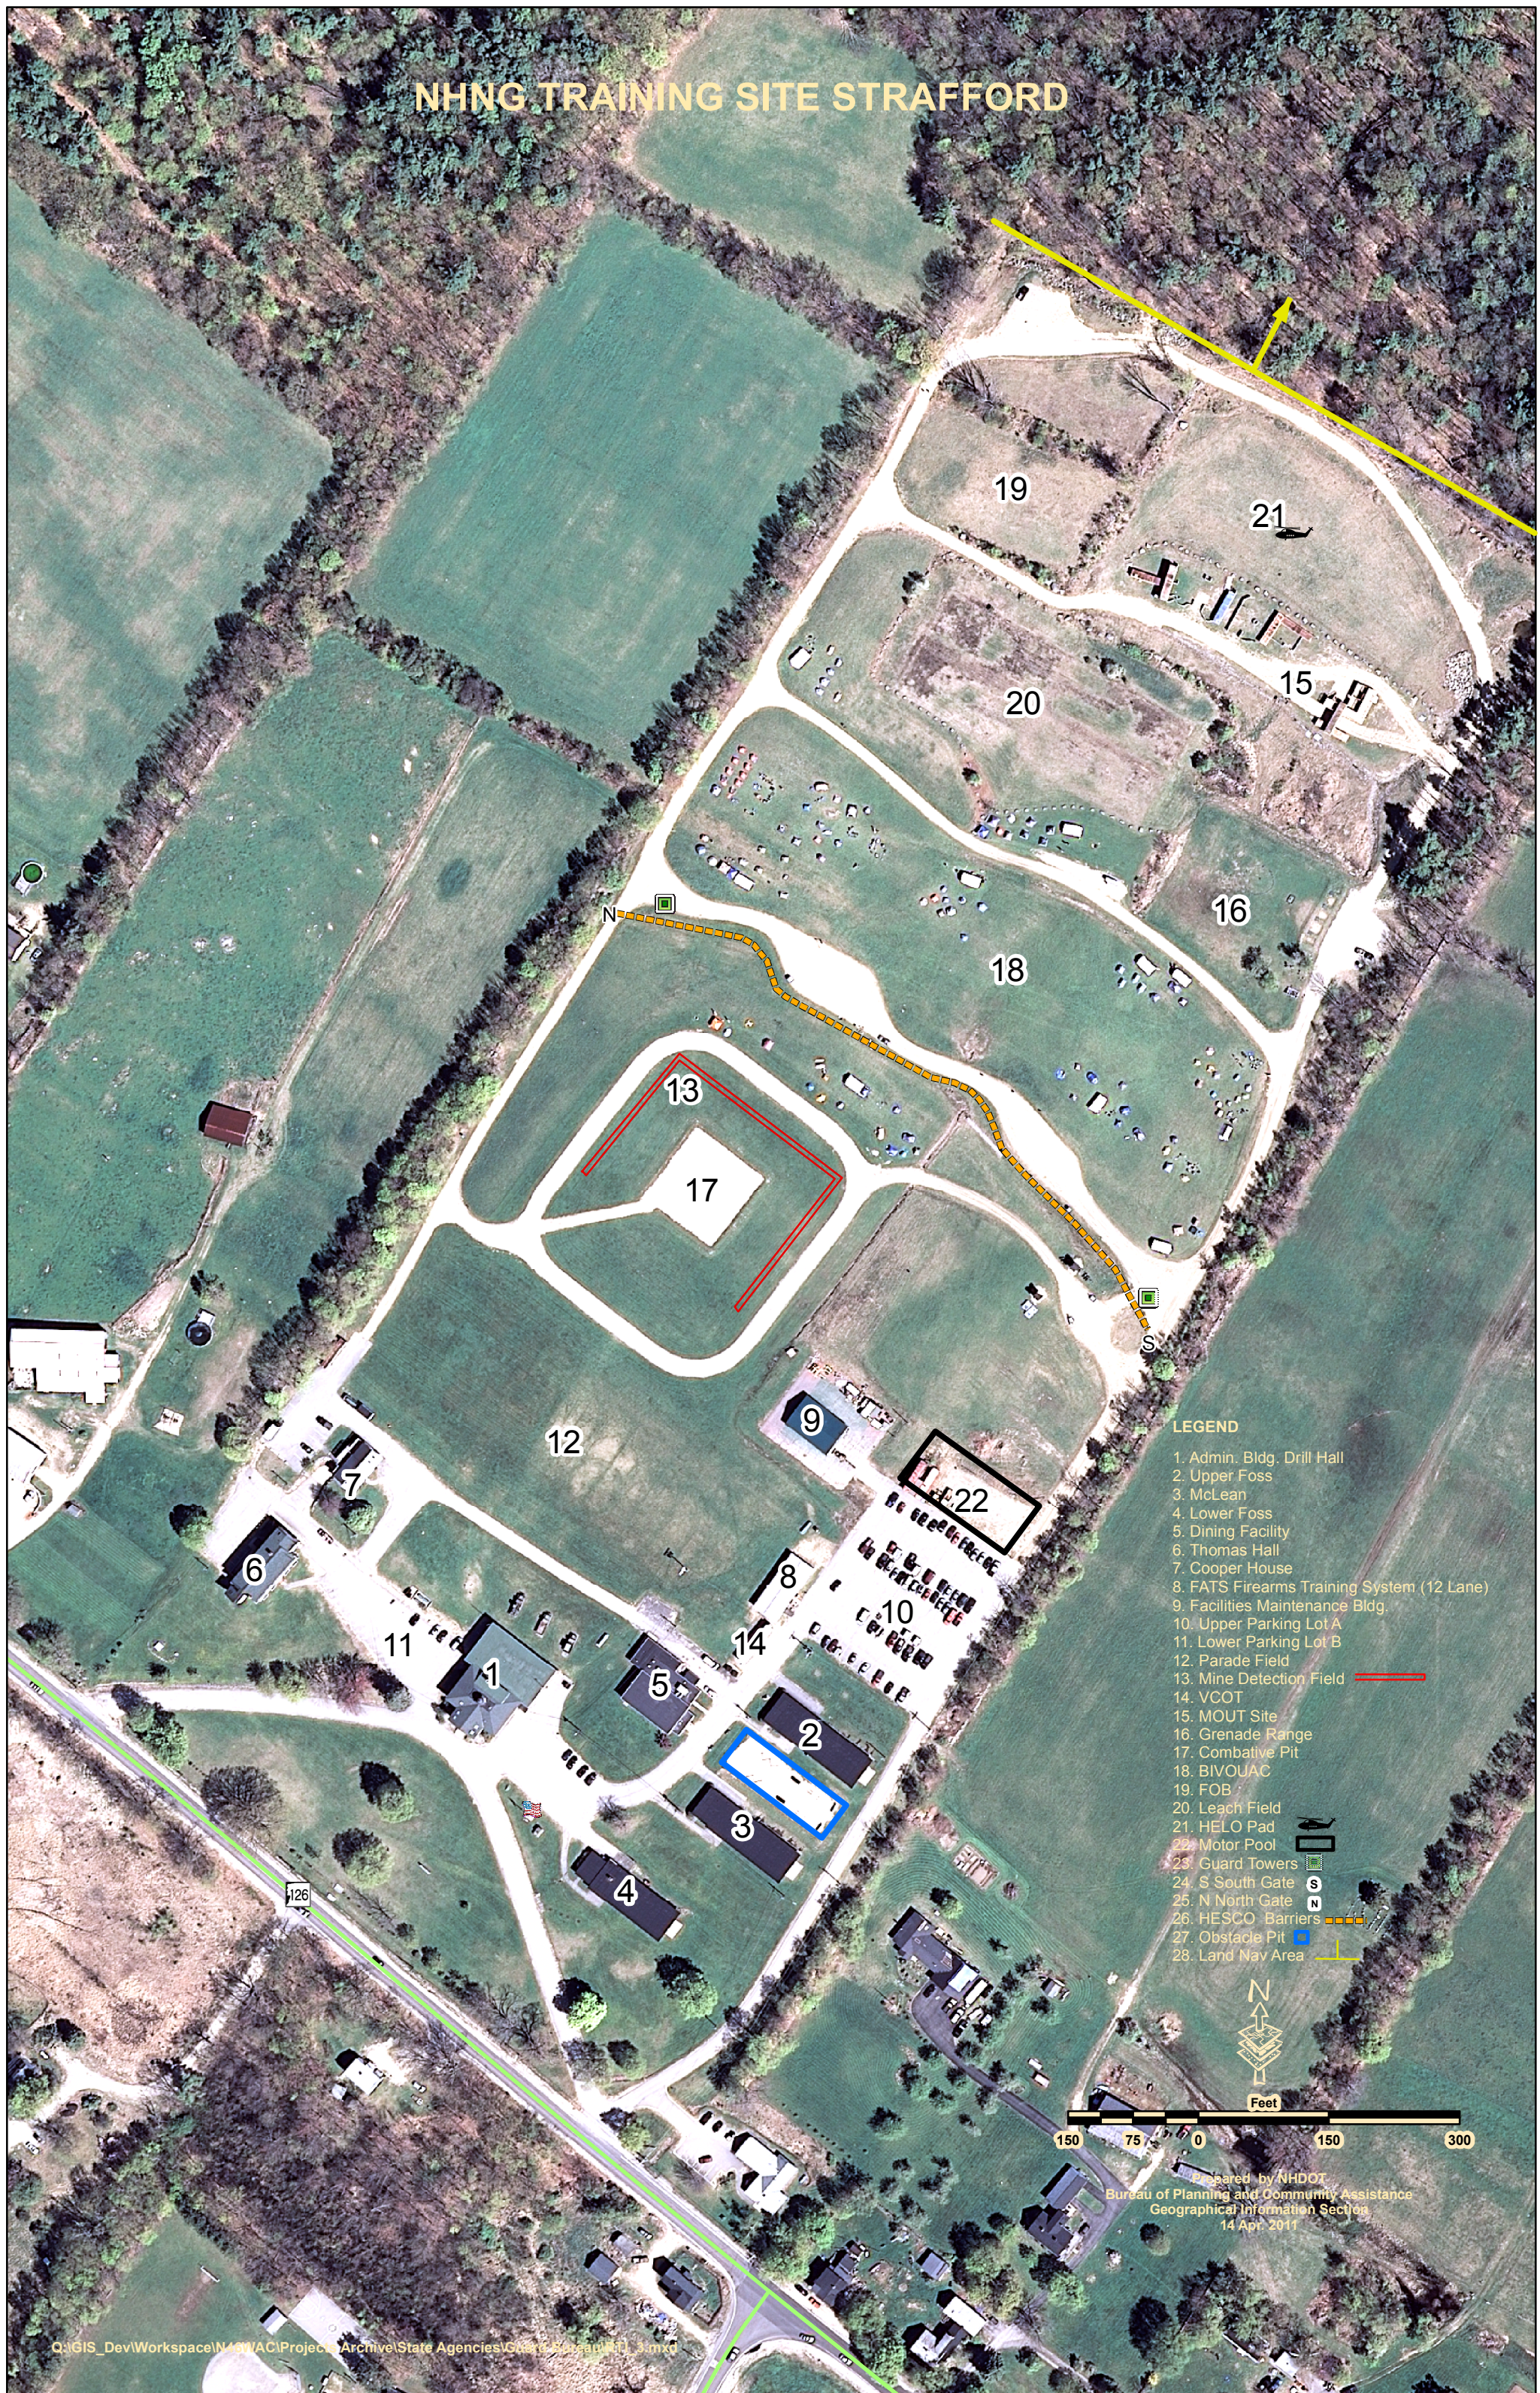

NHNG TRAINING SITE STRAFFORD

- LEGEND**
- 1. Admin. Bldg. Drill Hall
 - 2. Upper Foss
 - 3. McLean
 - 4. Lower Foss
 - 5. Dining Facility
 - 6. Thomas Hall
 - 7. Cooper House
 - 8. FATS Firearms Training System (12 Lane)
 - 9. Facilities Maintenance Bldg.
 - 10. Upper Parking Lot A
 - 11. Lower Parking Lot B
 - 12. Parade Field
 - 13. Mine Detection Field
 - 14. VCOT
 - 15. MOUT Site
 - 16. Grenade Range
 - 17. Combative Pit
 - 18. BIVOUAC
 - 19. FOB
 - 20. Leach Field
 - 21. HELO Pad
 - 22. Motor Pool
 - 23. Guard Towers
 - 24. S South Gate
 - 25. N North Gate
 - 26. HESCO Barriers
 - 27. Obstacle Pit
 - 28. Land Nav Area

Prepared by NHDOT
 Bureau of Planning and Community Assistance
 Geographical Information Section
 14 Apr. 2011