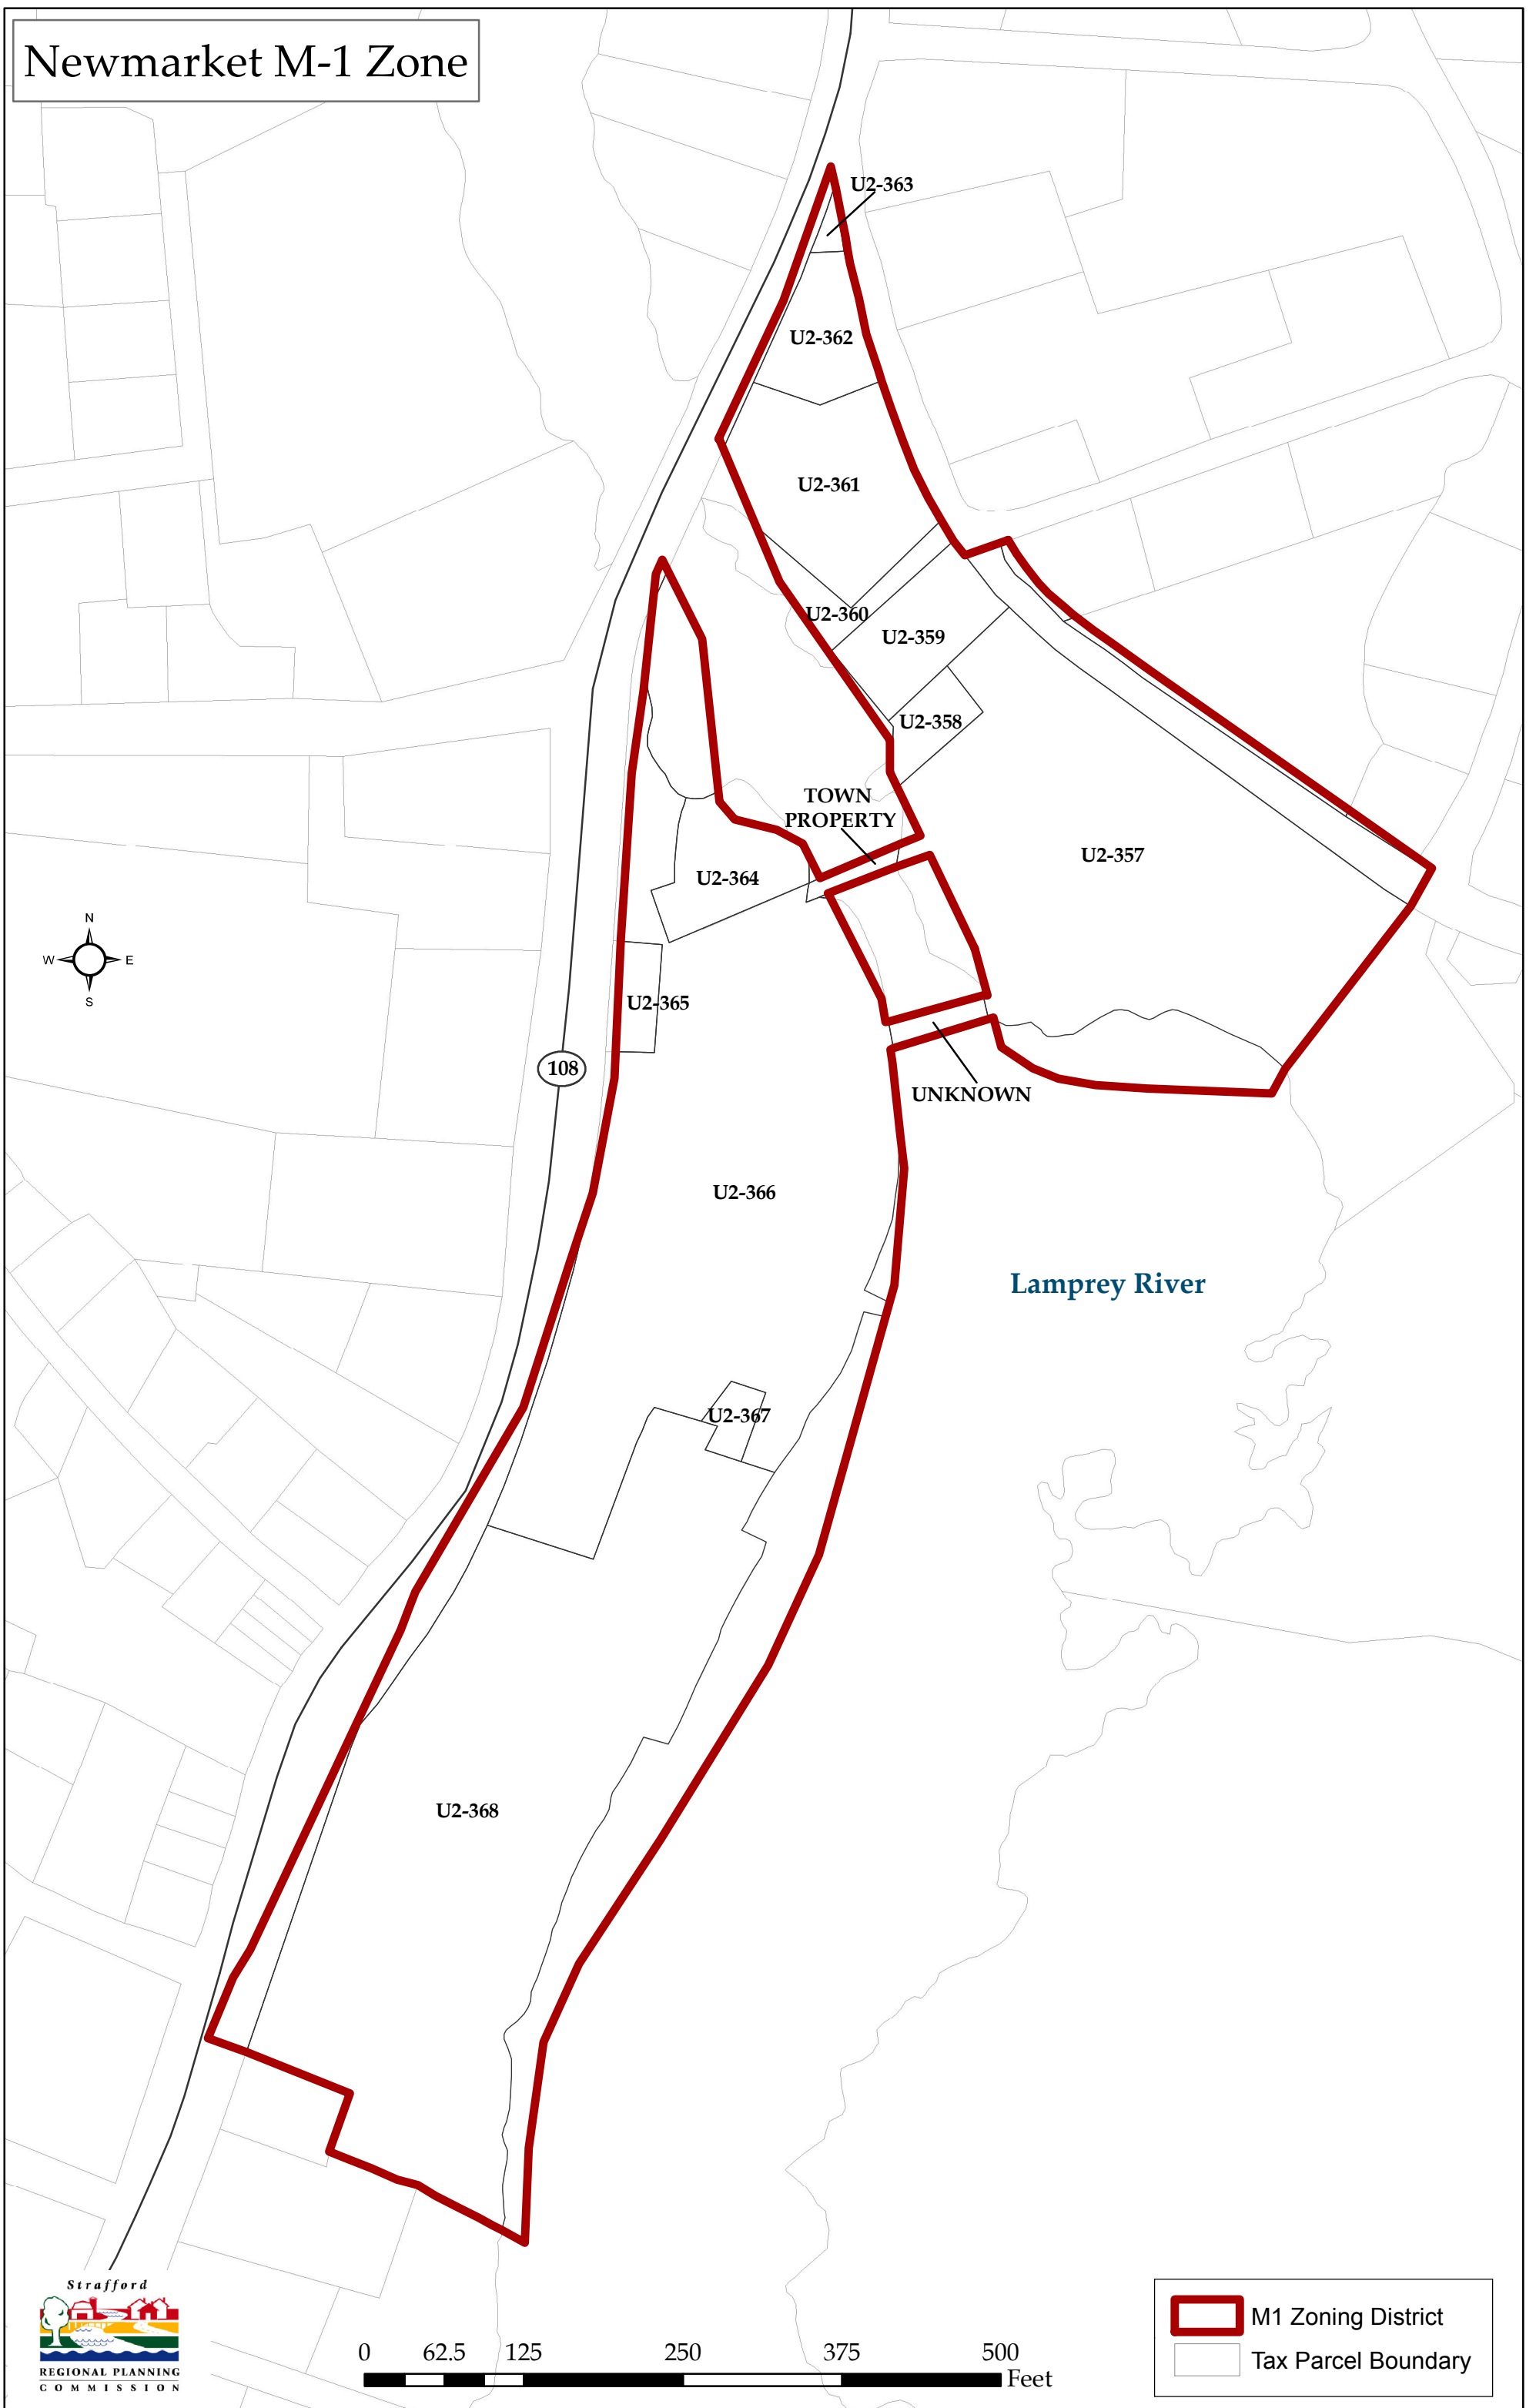

Newmarket M-1 Zone

108

Lamprey River

	M1 Zoning District
	Tax Parcel Boundary