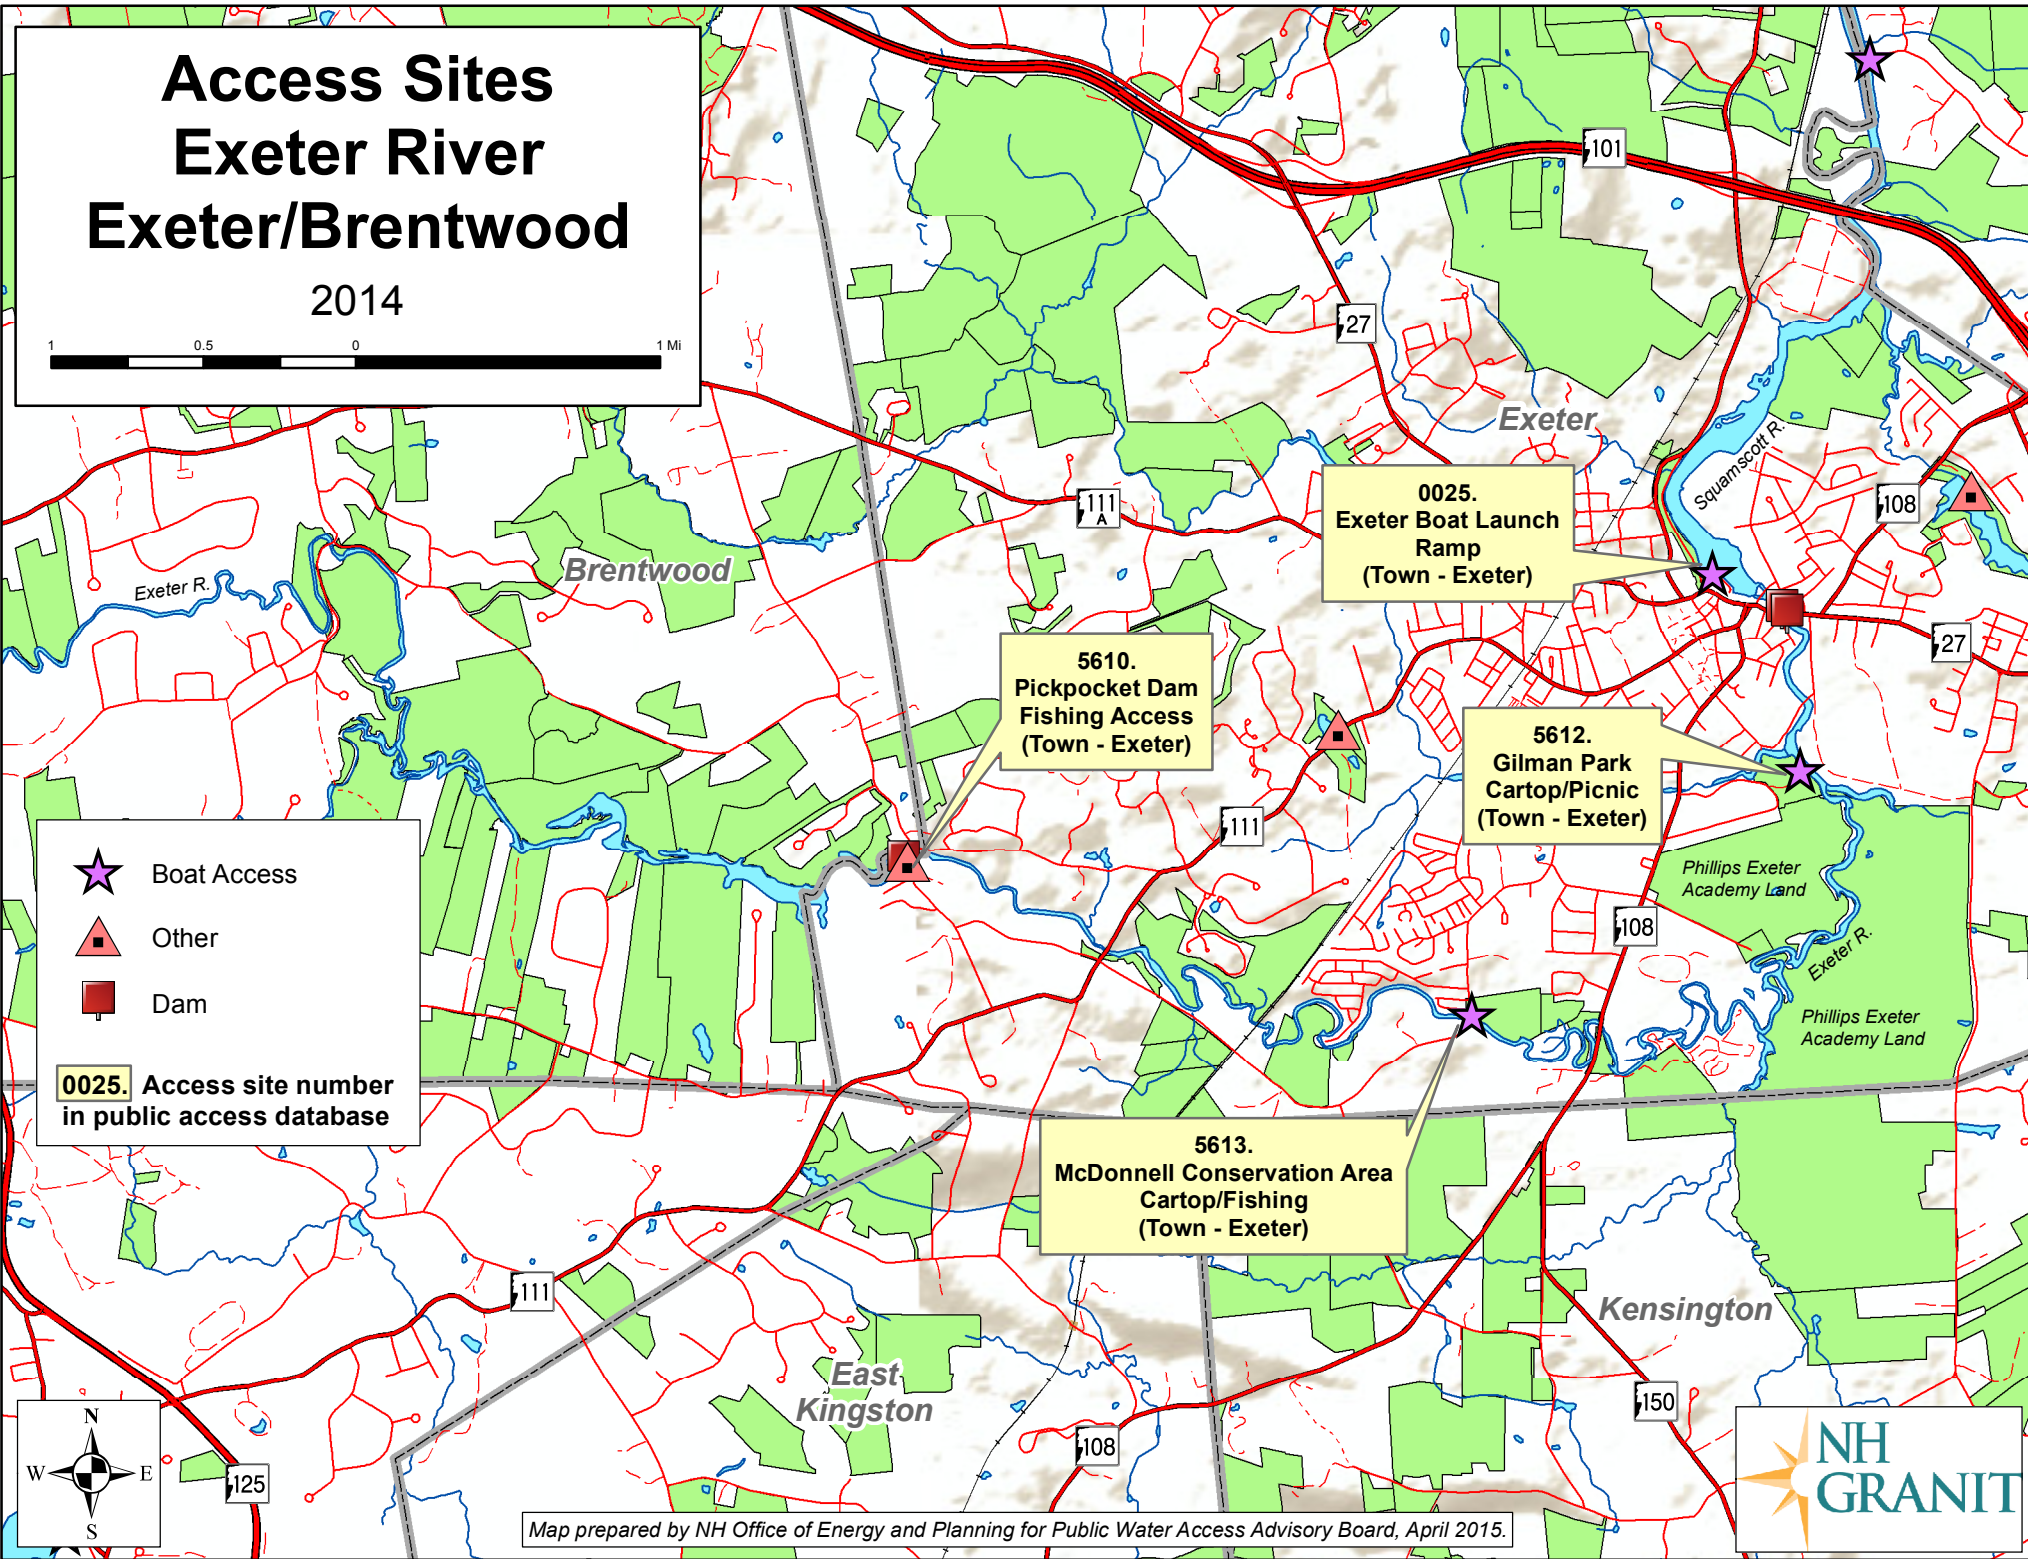

# Access Sites Exeter River Exeter/Brentwood

2014

☆ Boat Access  
▲ Other  
■ Dam

**0025.** Access site number in public access database

**0025.**  
Exeter Boat Launch Ramp  
(Town - Exeter)

**5610.**  
Pickpocket Dam Fishing Access  
(Town - Exeter)

**5612.**  
Gilman Park Cartop/Picnic  
(Town - Exeter)

**5613.**  
McDonnell Conservation Area Cartop/Fishing  
(Town - Exeter)