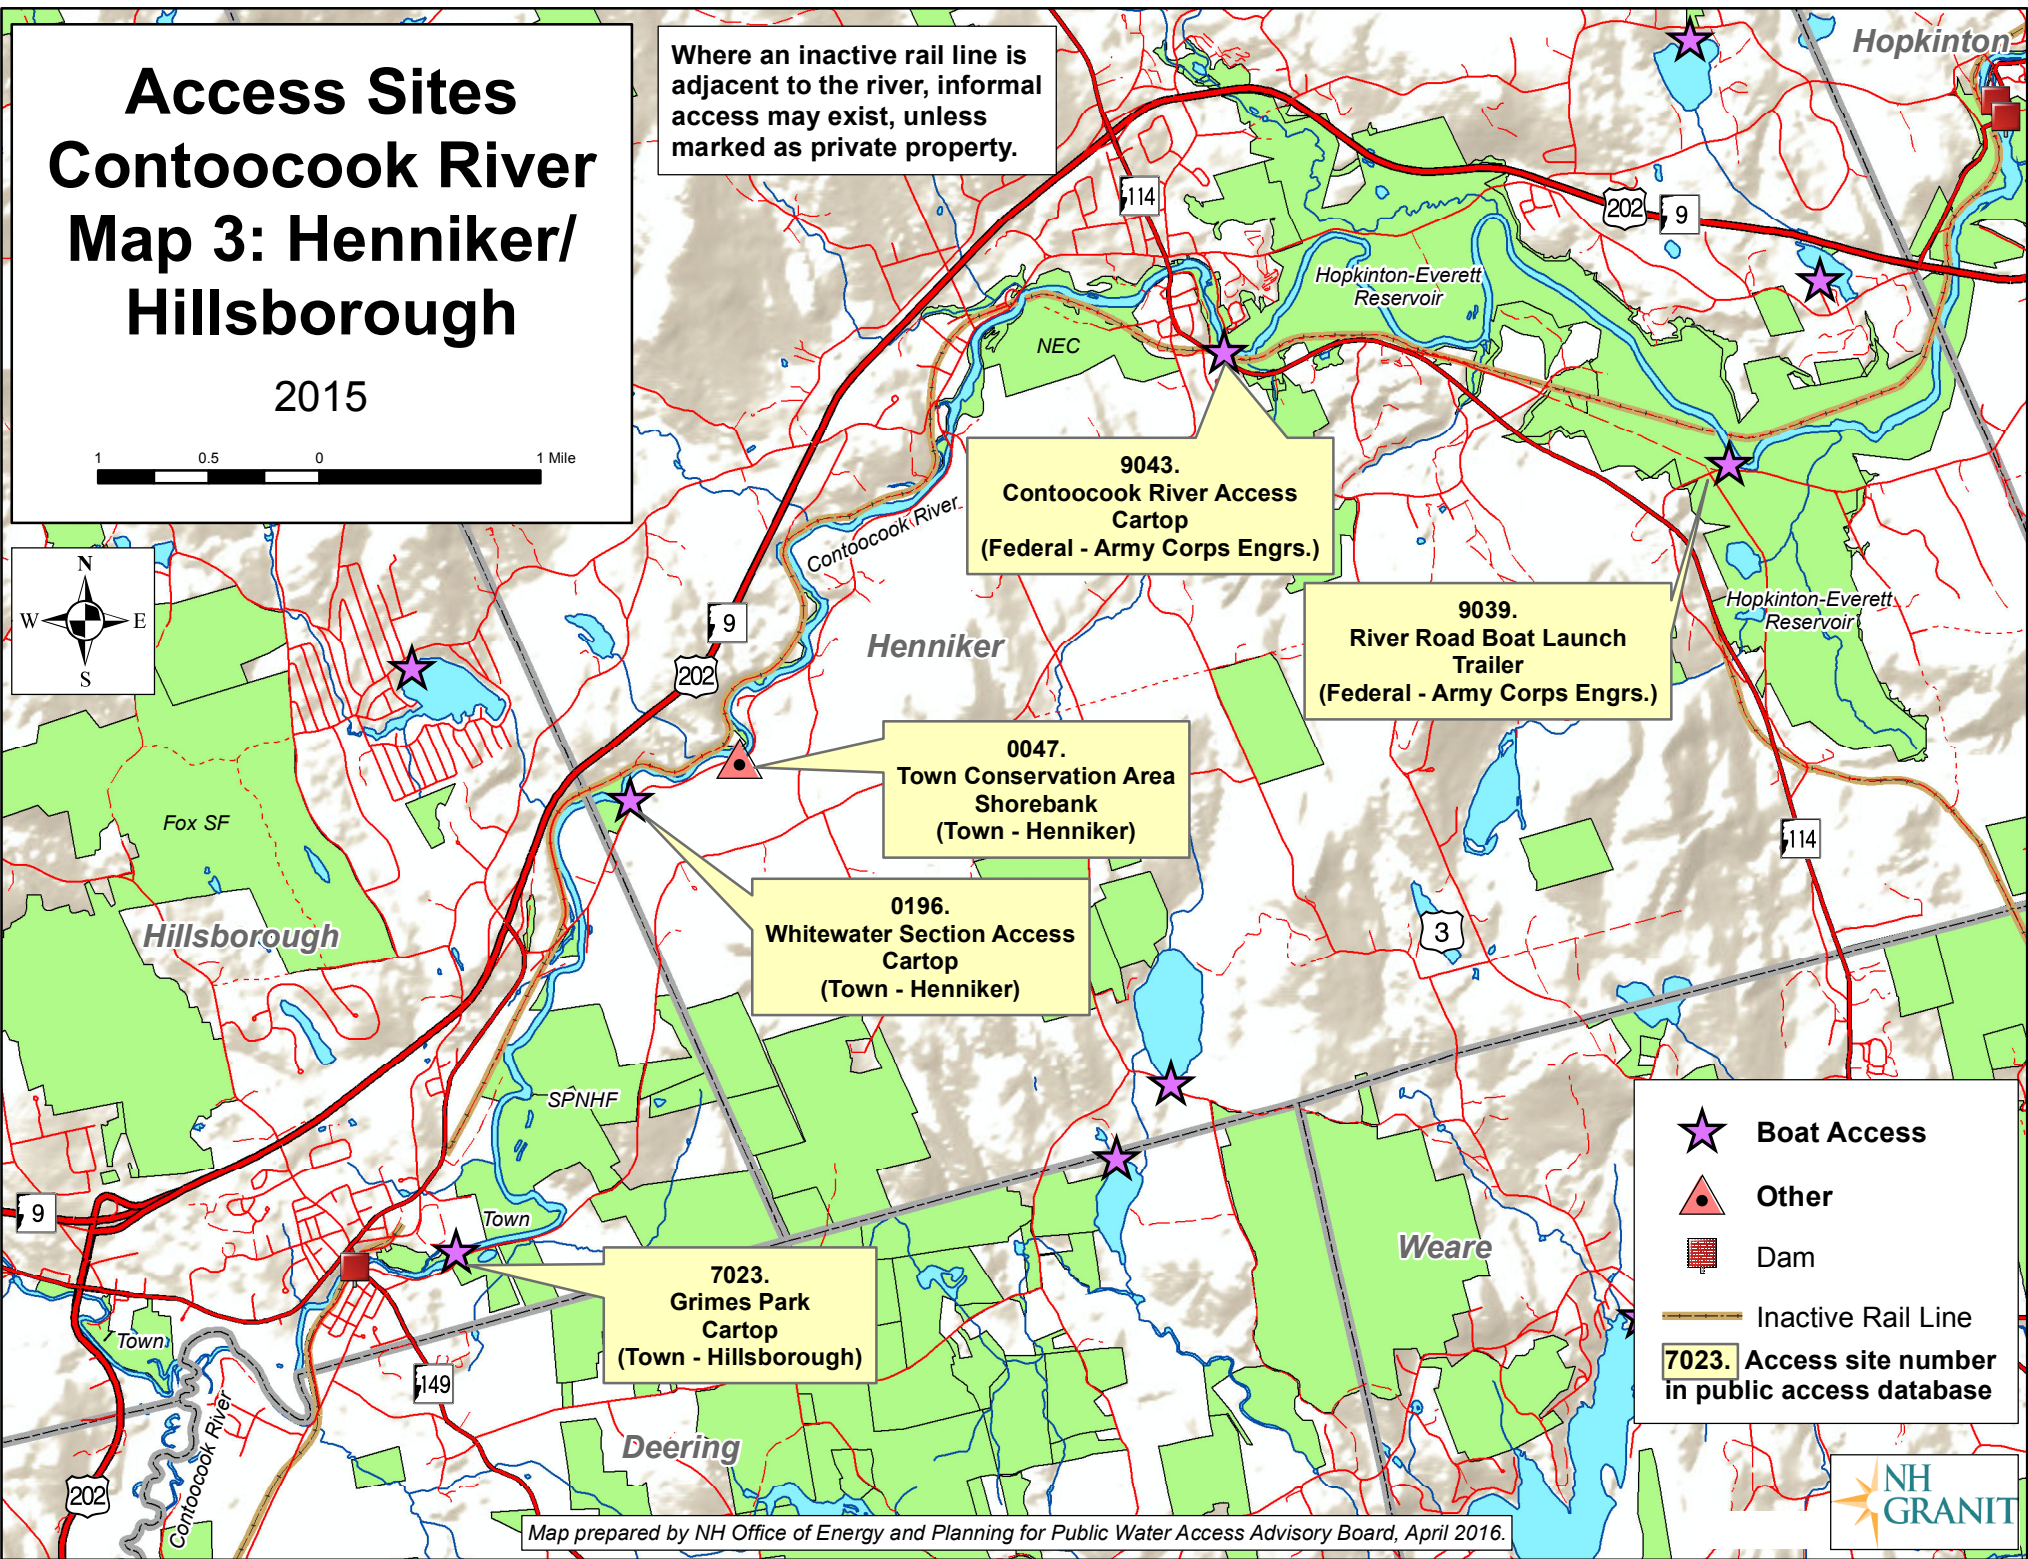

Access Sites Contoocook River Map 3: Henniker/ Hillsborough

2015

Where an inactive rail line is adjacent to the river, informal access may exist, unless marked as private property.

9043.
Contoocook River Access
Cartop
(Federal - Army Corps Engrs.)

9039.
River Road Boat Launch
Trailer
(Federal - Army Corps Engrs.)

0047.
Town Conservation Area
Shorebank
(Town - Henniker)

0196.
Whitewater Section Access
Cartop
(Town - Henniker)

7023.
Grimes Park
Cartop
(Town - Hillsborough)

- Boat Access
- Other
- Dam
- Inactive Rail Line
- 7023.** Access site number in public access database