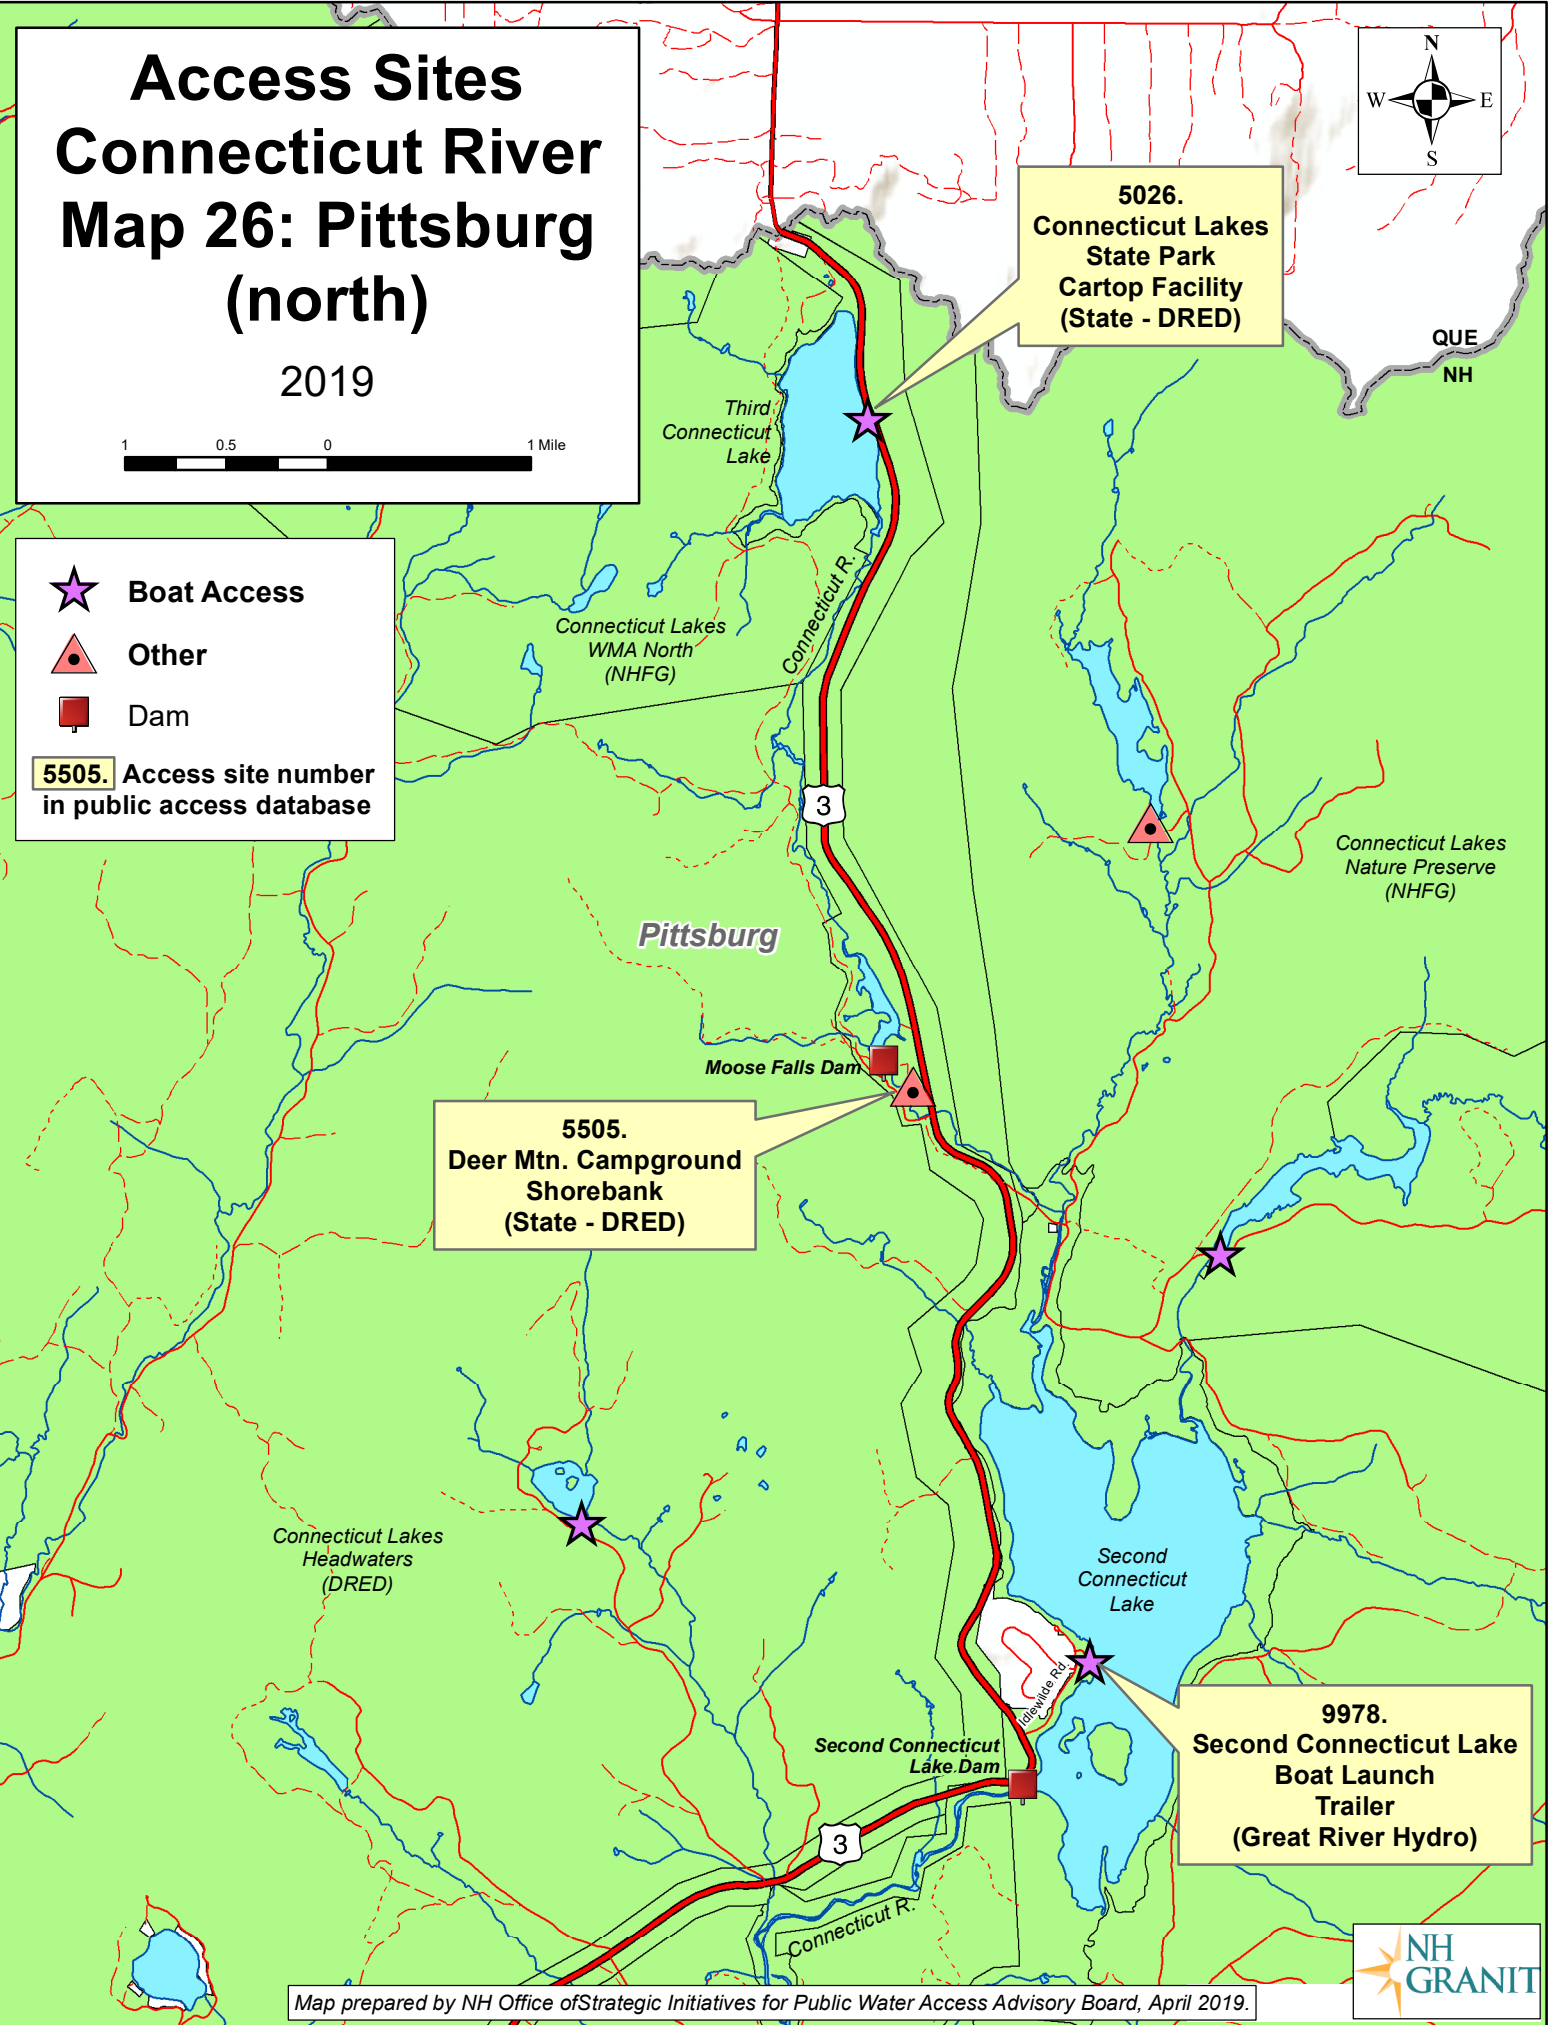

Access Sites Connecticut River Map 26: Pittsburg (north)

2019

5026.
Connecticut Lakes
State Park
Cartop Facility
(State - DRED)

- ★ Boat Access
- ▲ Other
- Dam

5505. Access site number
in public access database

5505.
Deer Mtn. Campground
Shorebank
(State - DRED)

9978.
Second Connecticut Lake
Boat Launch
Trailer
(Great River Hydro)