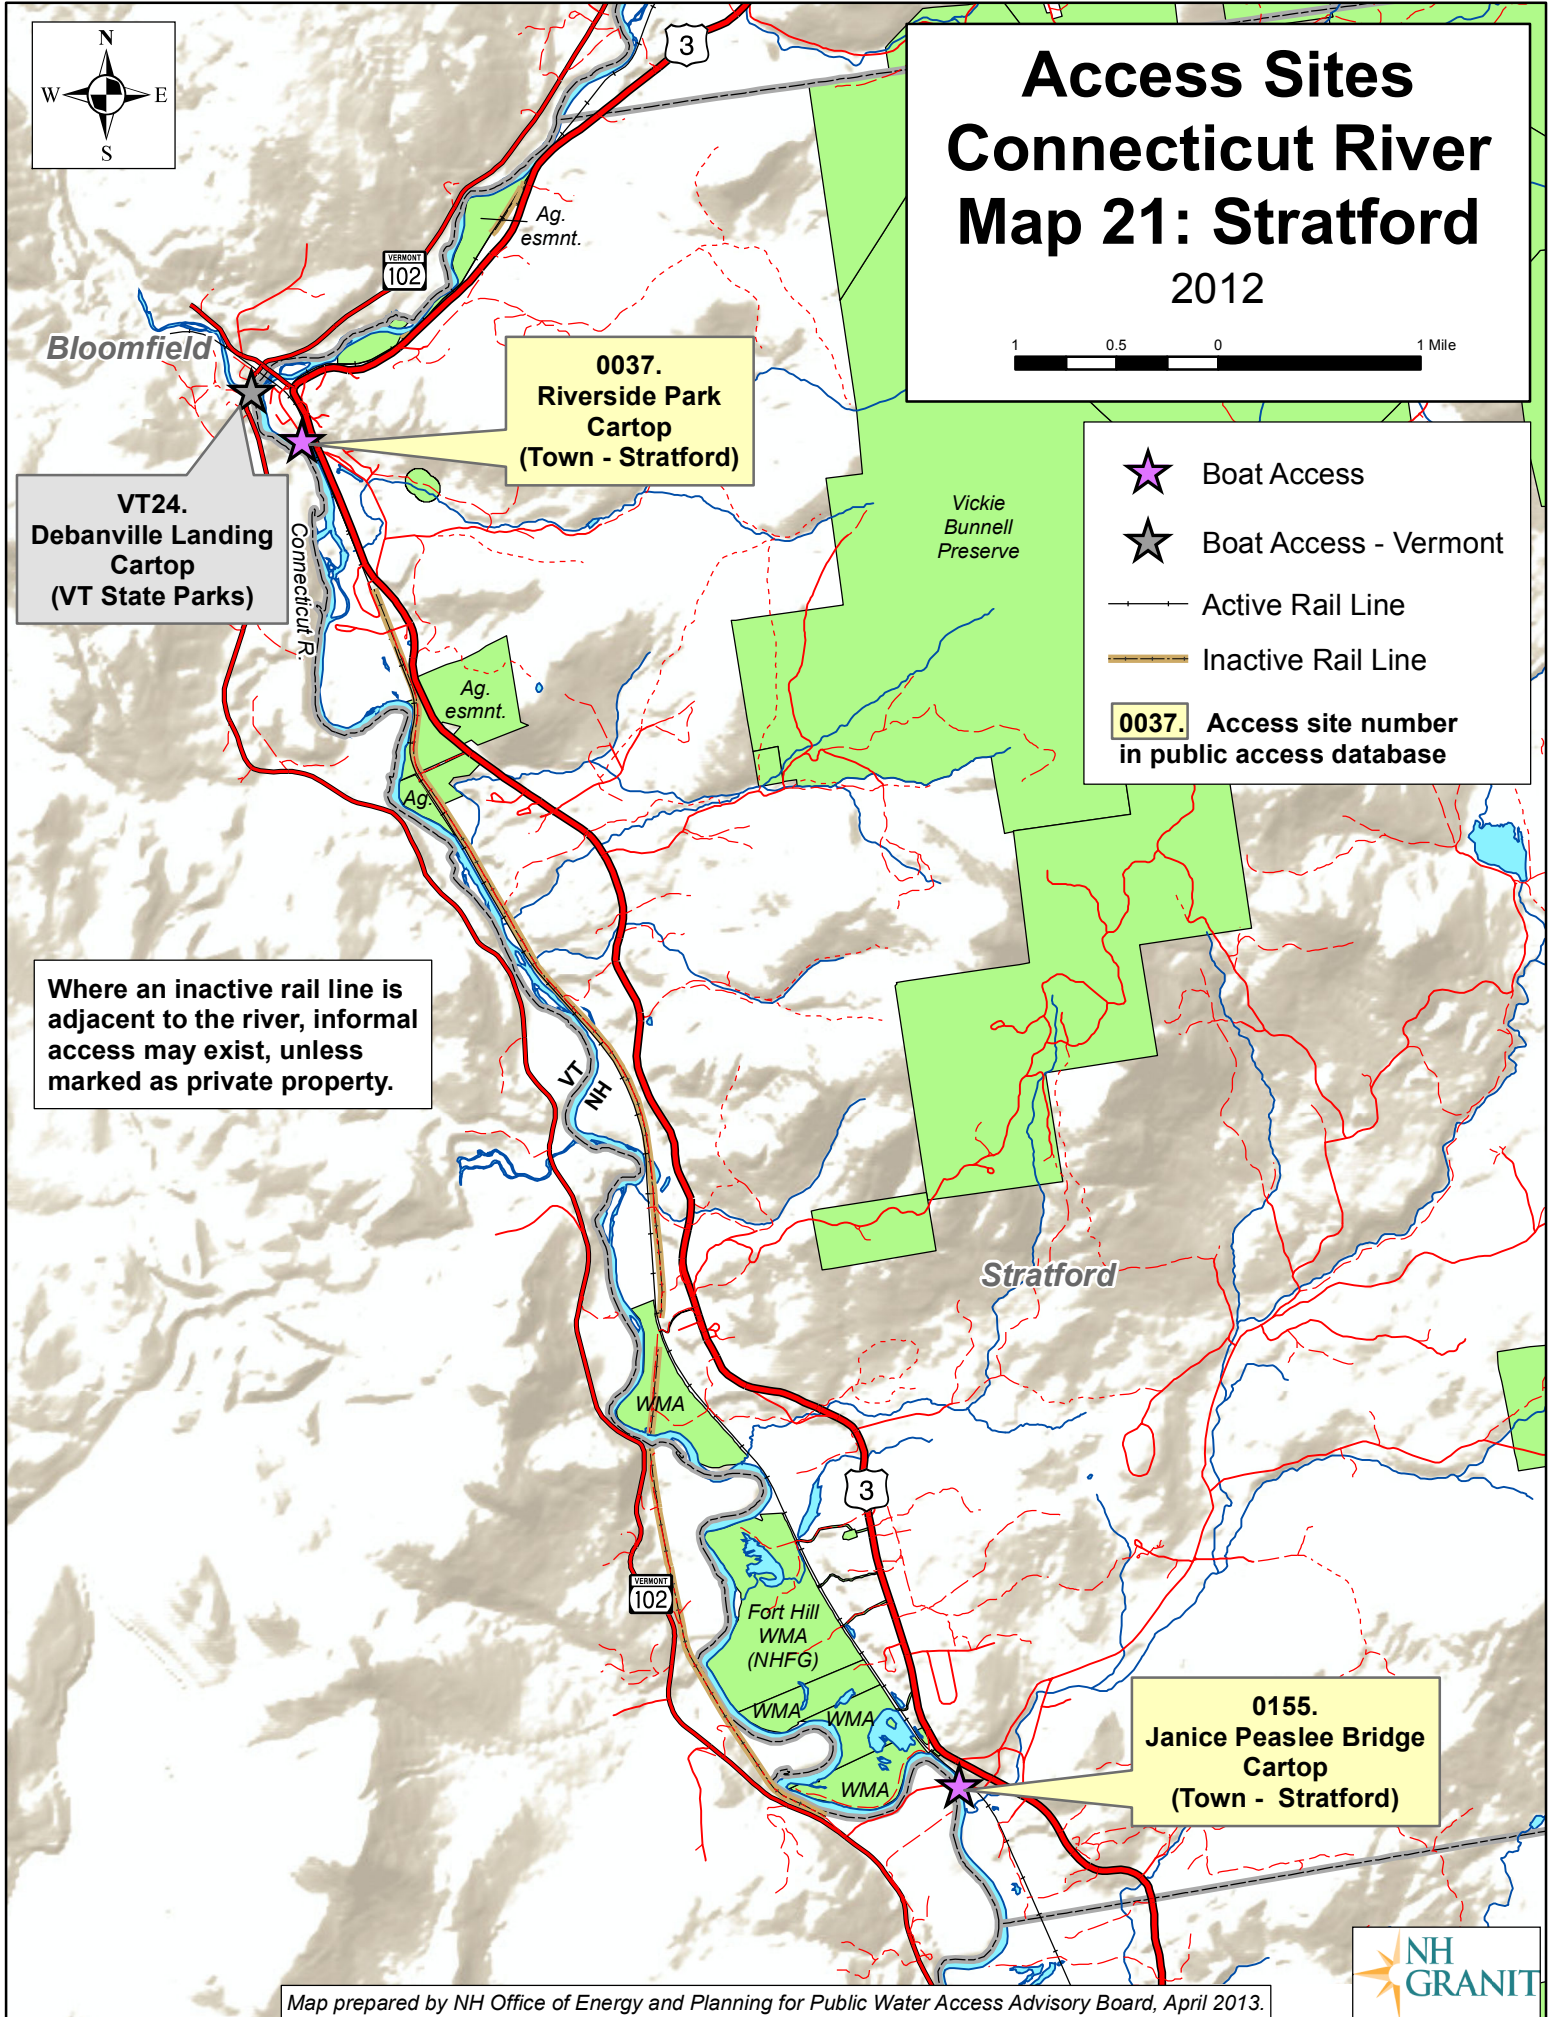

Access Sites Connecticut River Map 21: Stratford

2012

VT24.
Debanville Landing
Cartop
(VT State Parks)

0037.
Riverside Park
Cartop
(Town - Stratford)

- Boat Access
 - Boat Access - Vermont
 - Active Rail Line
 - Inactive Rail Line
- 0037.** Access site number
in public access database

Where an inactive rail line is adjacent to the river, informal access may exist, unless marked as private property.

0155.
Janice Peaslee Bridge
Cartop
(Town - Stratford)