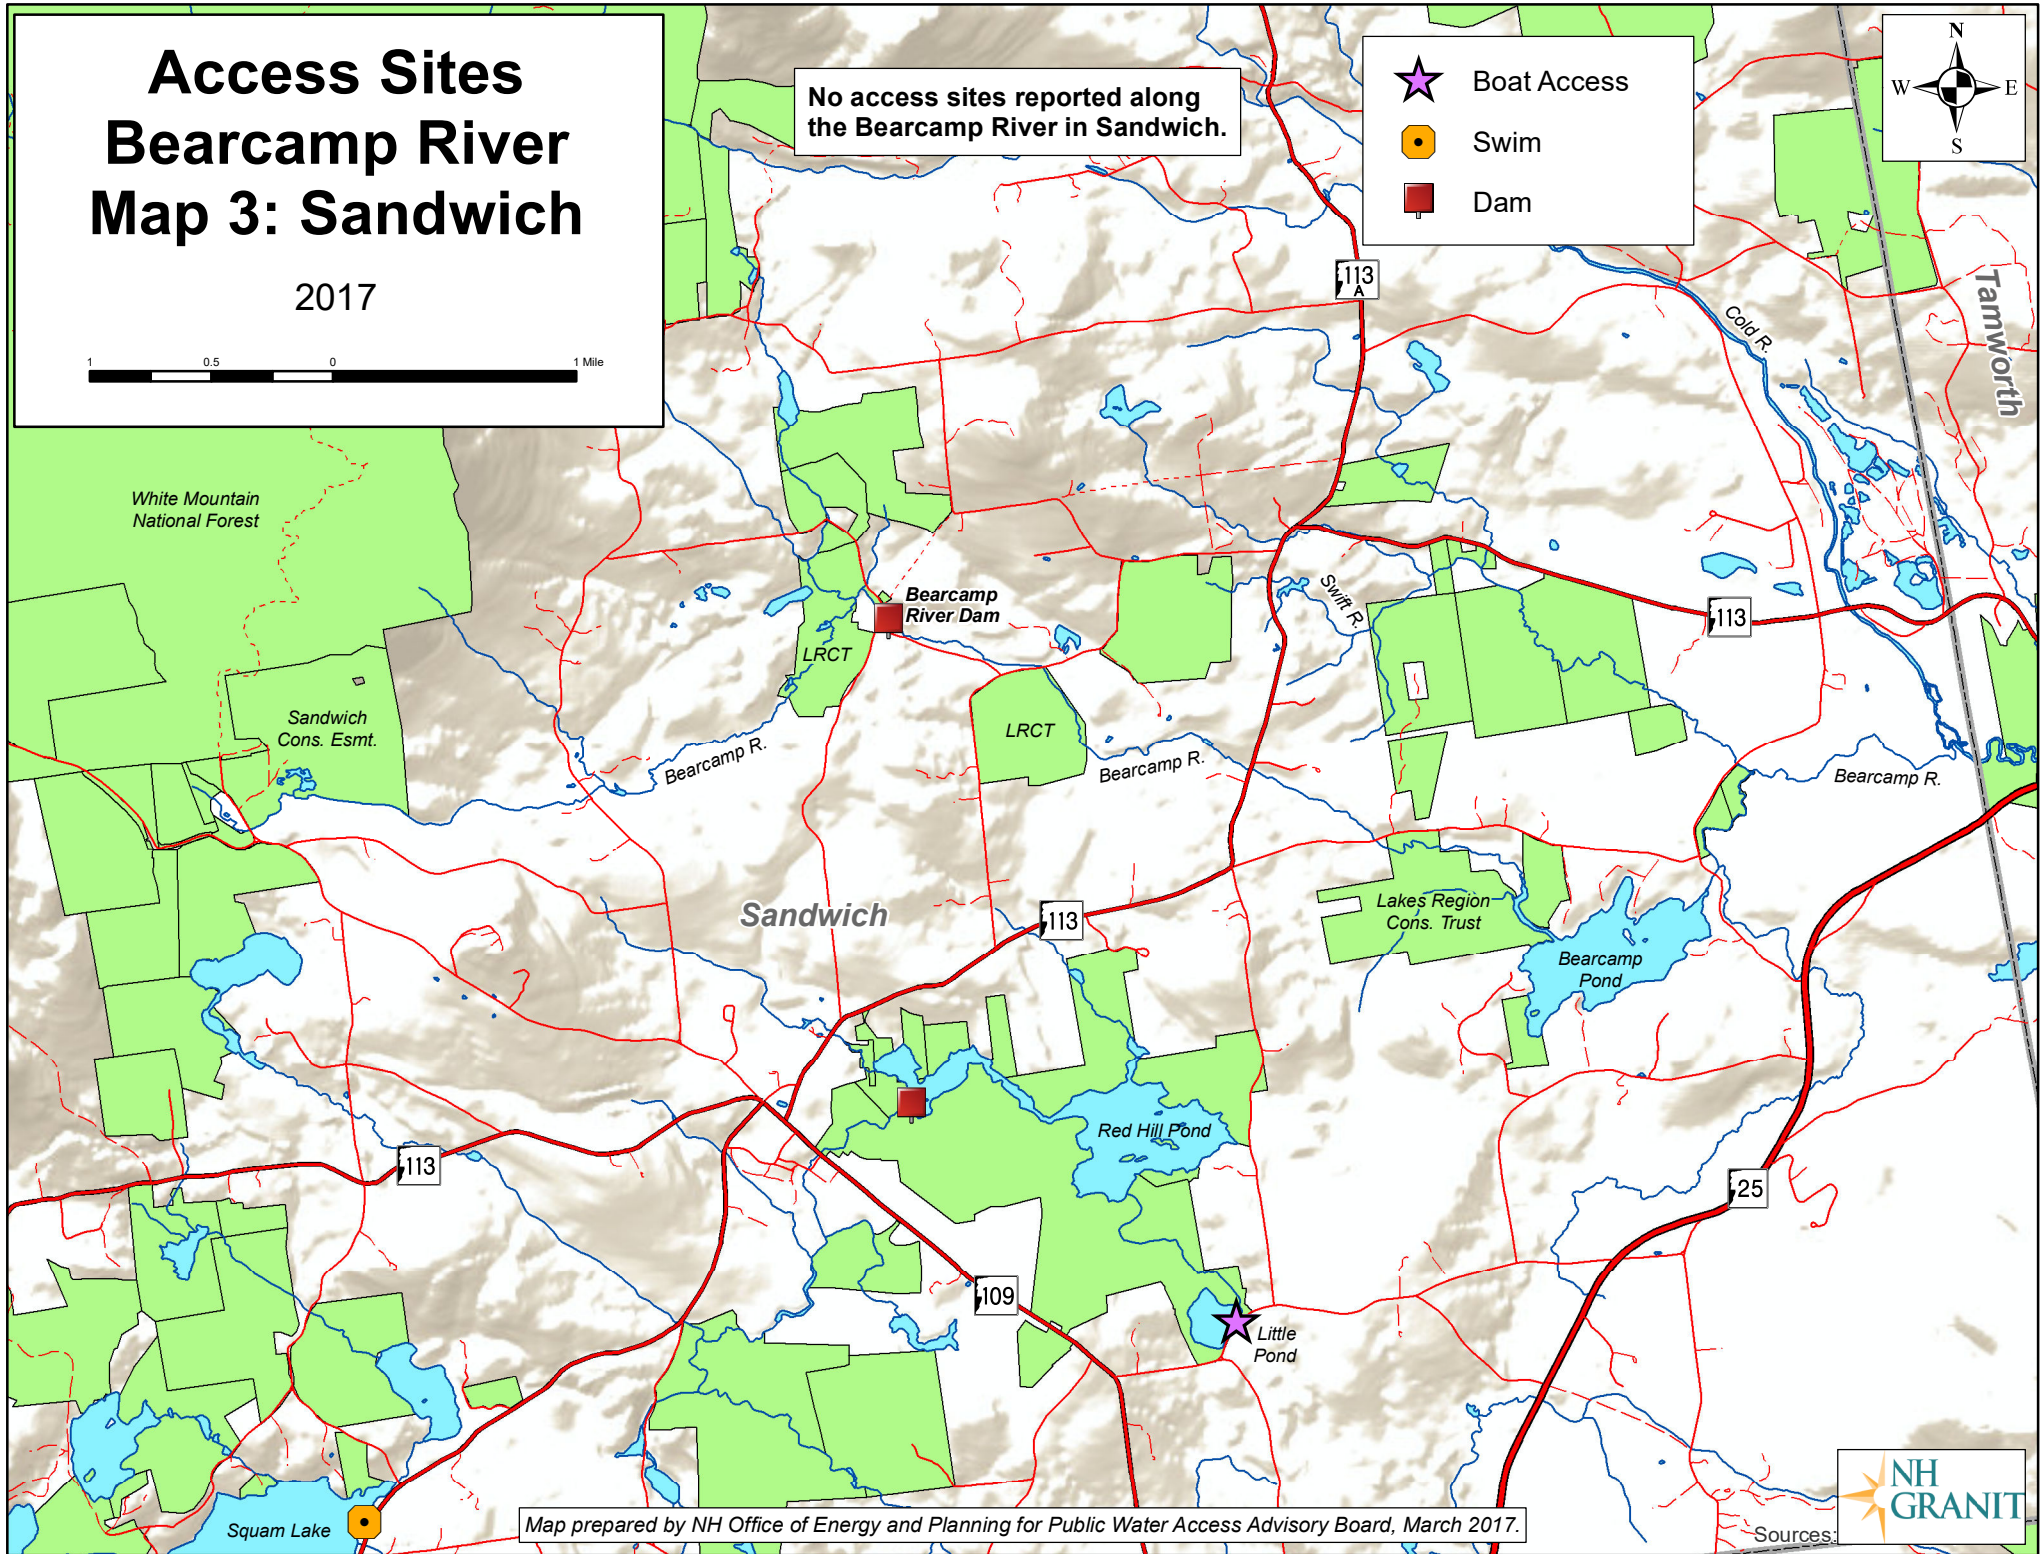

Access Sites Bearcamp River Map 3: Sandwich

2017

No access sites reported along
the Bearcamp River in Sandwich.

- ★ Boat Access
- Swim
- Dam

Map prepared by NH Office of Energy and Planning for Public Water Access Advisory Board, March 2017.