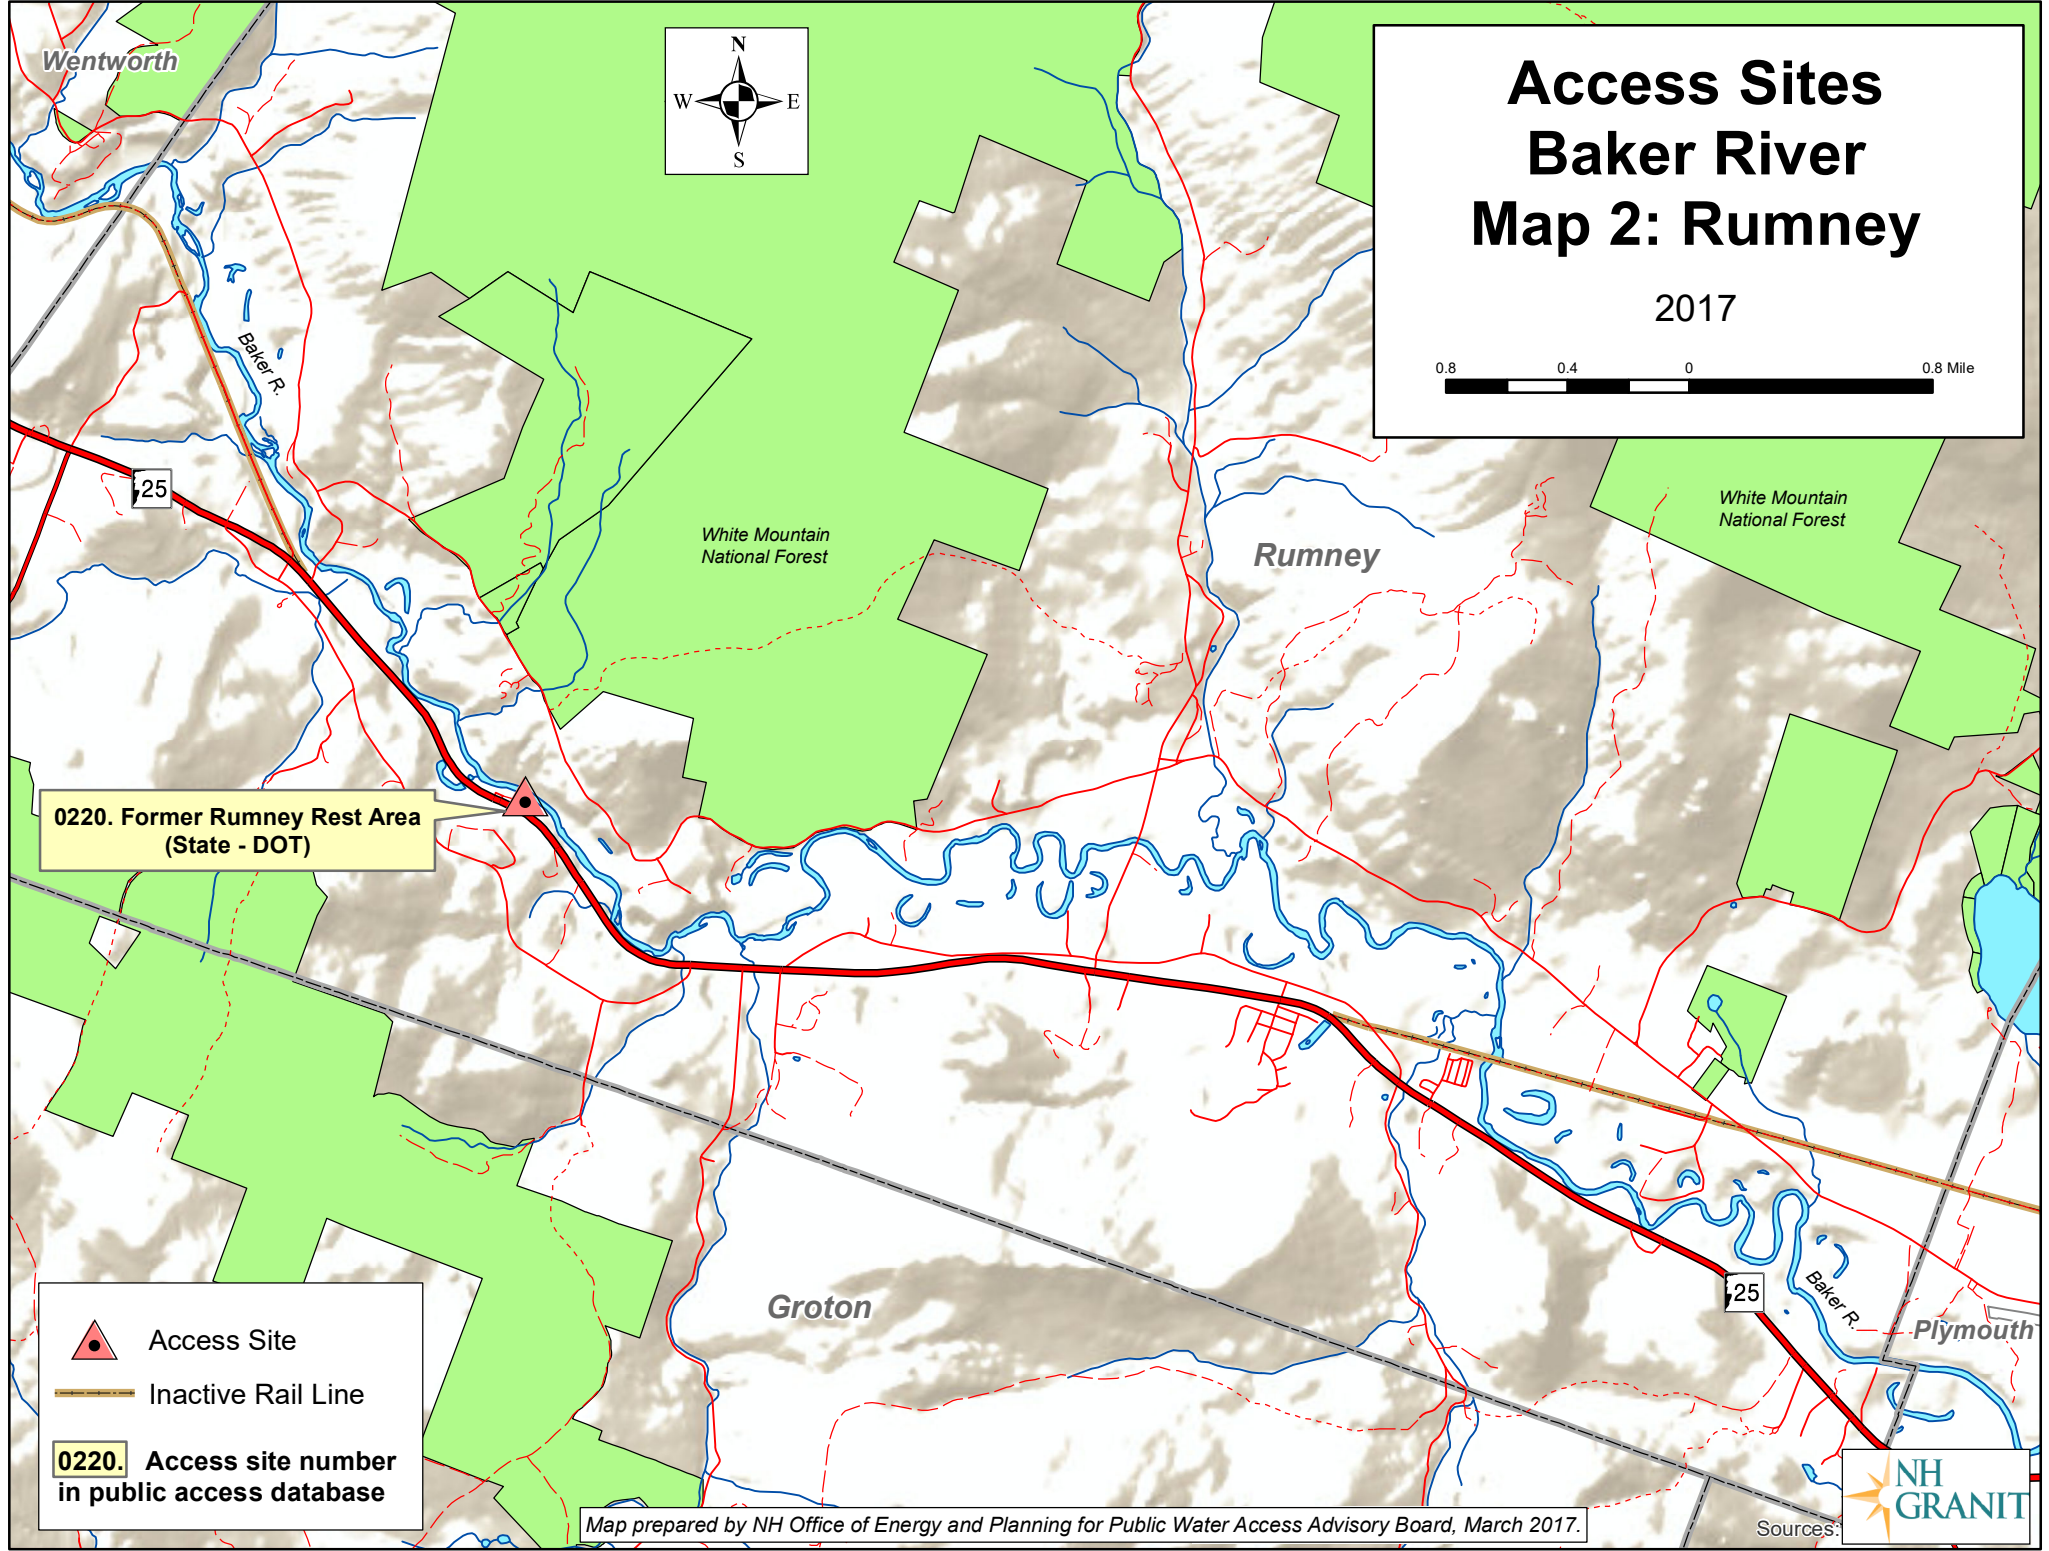

Access Sites Baker River Map 2: Rumney

2017

**0220. Former Rumney Rest Area
(State - DOT)**

 Access Site

 Inactive Rail Line

0220. Access site number
in public access database