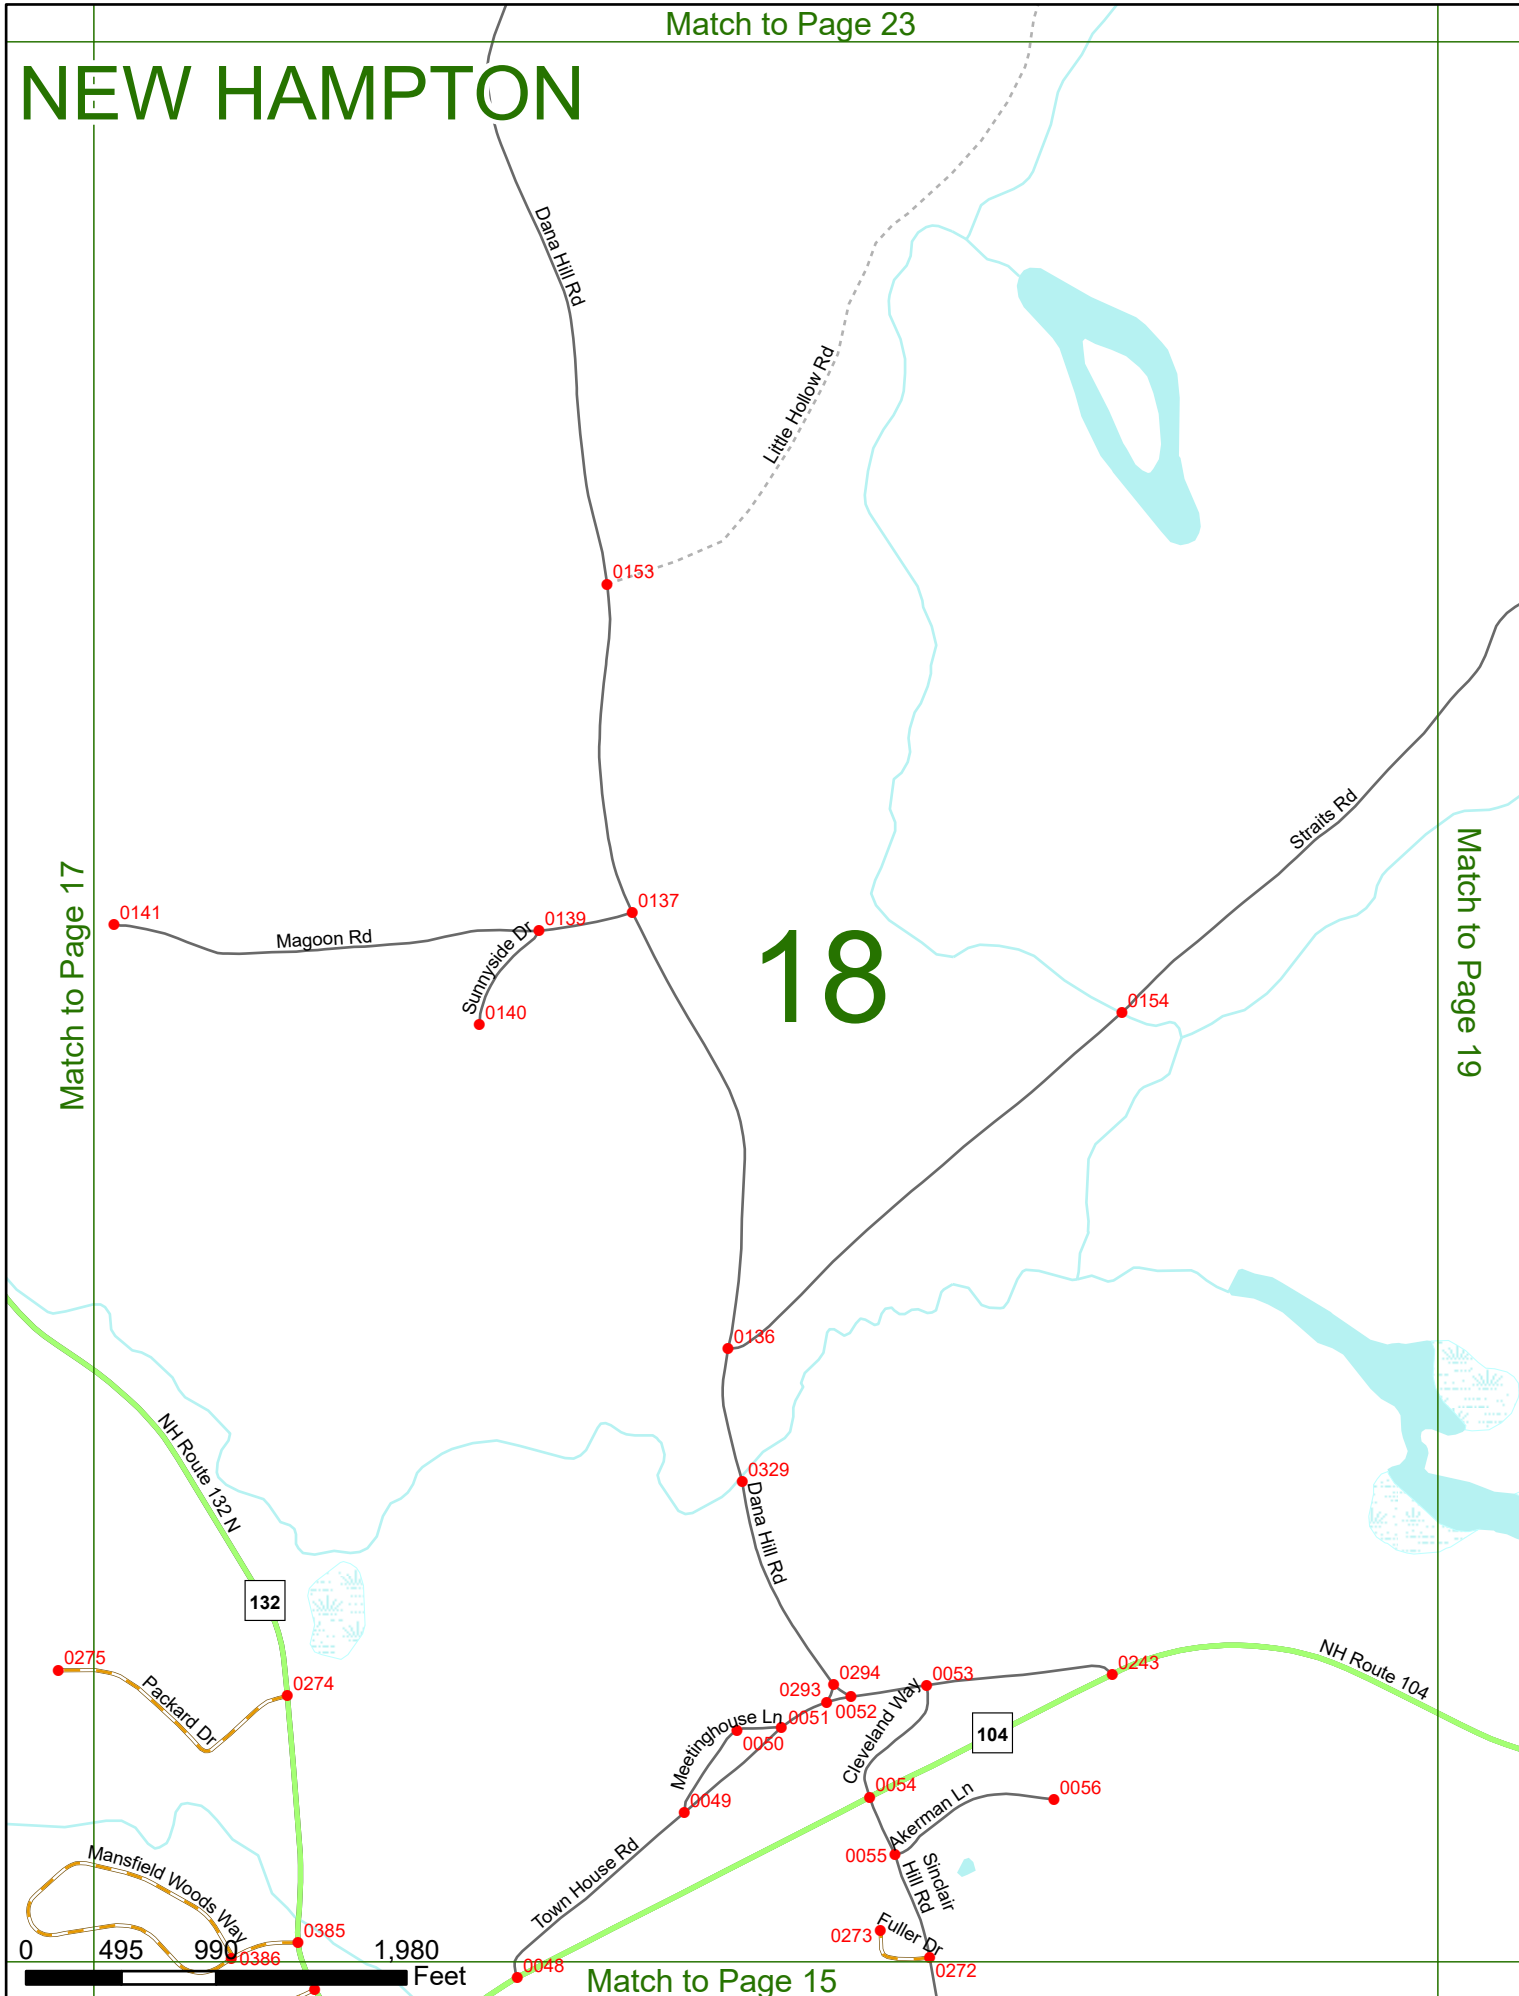

NEW HAMPTON

18

Match to Page 17

Match to Page 19