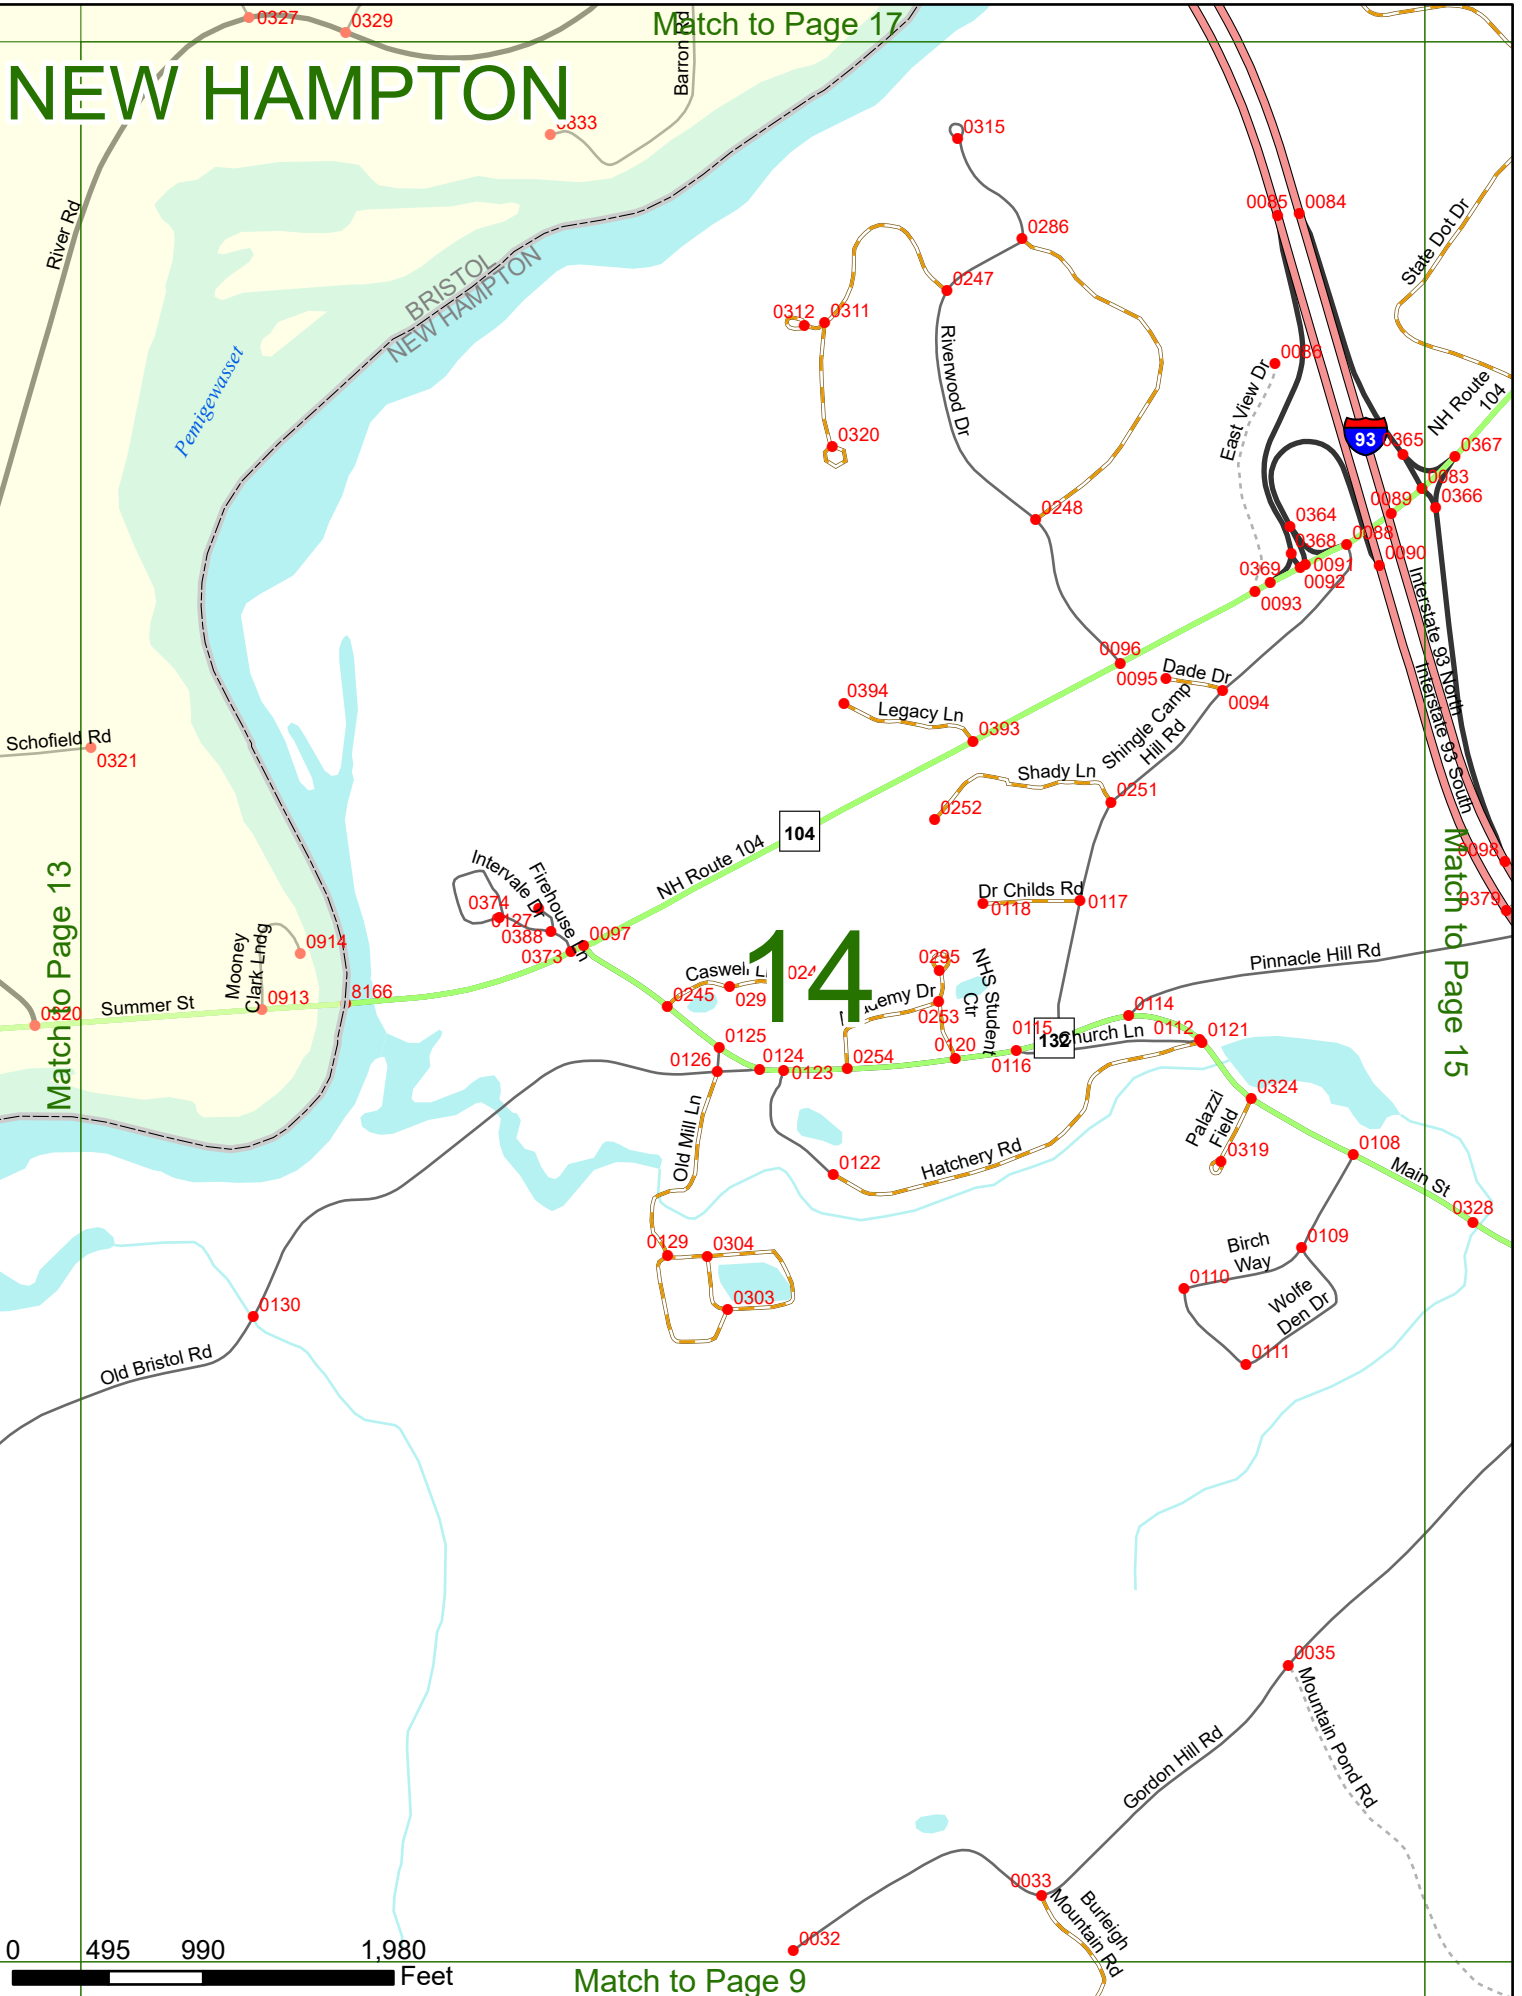

NEW HAMPTON

Match to Page 17

Match to Page 13

Match to Page 15

Match to Page 9

0 495 990 1,980 Feet