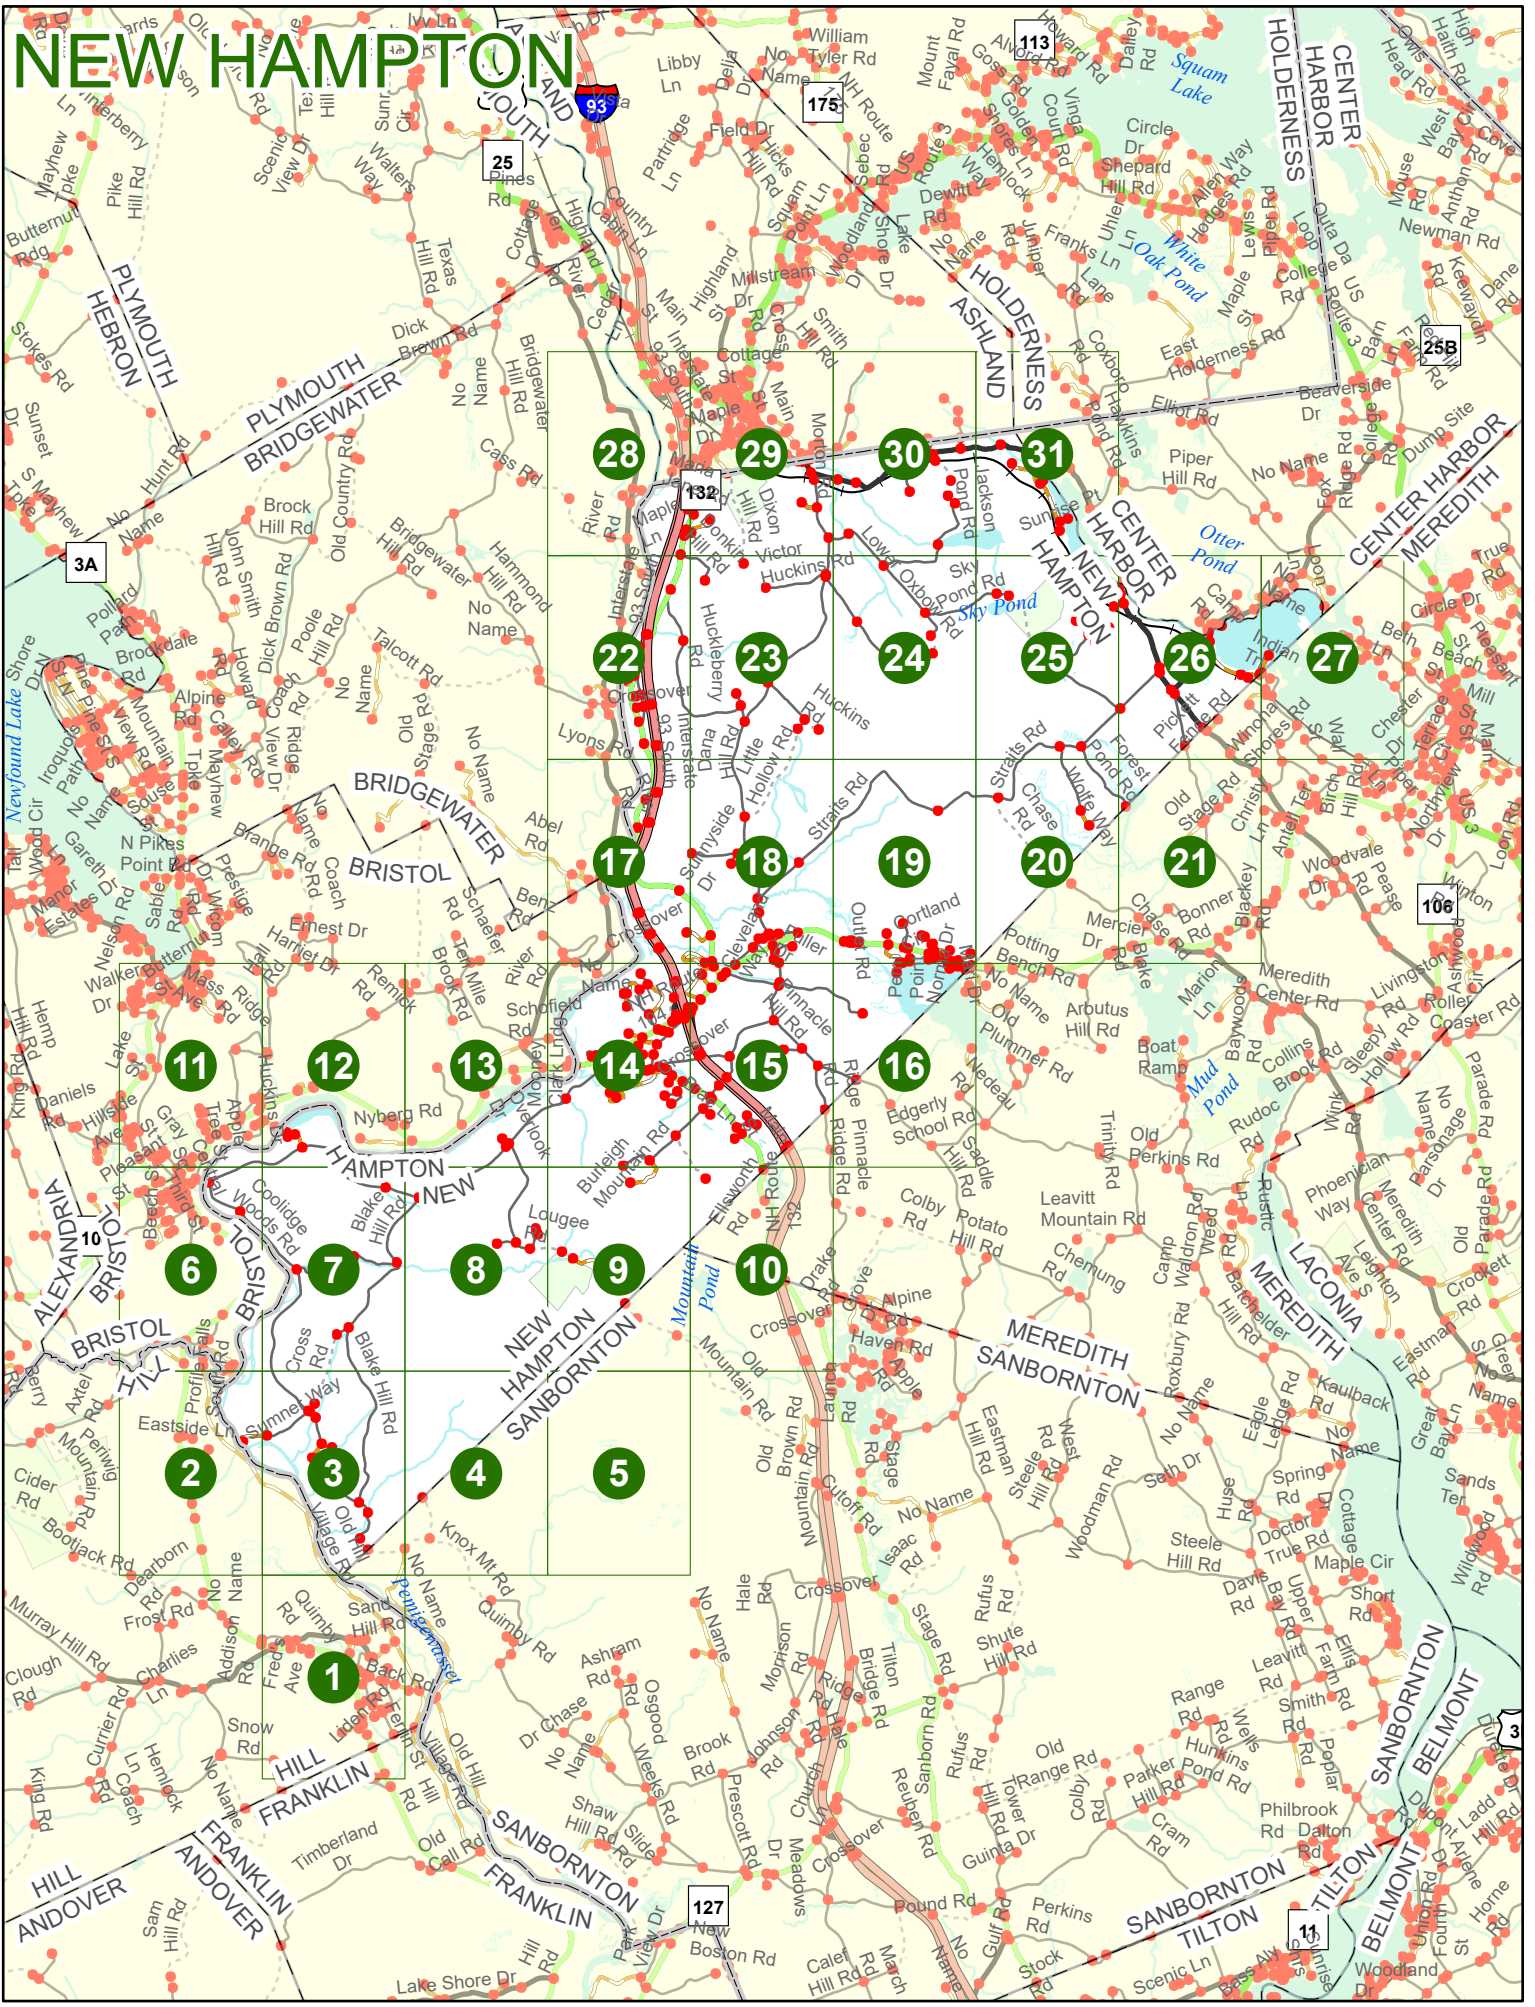

New Hampshire
DOT
 Department of Transportation

Maps and data sets are not guaranteed to be free from errors and omissions. Data is in a constant state of update and correction by various groups and agencies. Information displayed on this map is the best available at the time of publication.

2026 Nodal Reference Bookmap

LEGEND

NHDOT will accept crash locations based on the State of NH Uniform Police Traffic Accident Report.

Crash occurred on:

Option 1 Street Address
 123 Main Street

Option 2 Route No and/or Distance from NESW Intesecting Road, Bridge,
 Street name Intersecting Street Town/County line
 Main Street 500 E Oak Street

Option 3 First Node Distance from First Node Second Node
 515 212 632

Option 4 Route No and/or Mile Marker on Interstate Only NESW Mile (Marker)
 Street name
 189S 700 feet S 36.8

Option 3 – Example

Street Name Loudon Road
First Node 803
Distance from First Node 318 Ft
Second Node 813

NEW HAMPTON

Match to Page 3

NEW HAMPTON

Match to Page 0

Match to Page 0

1

Match to Page 0

Match to Page 6