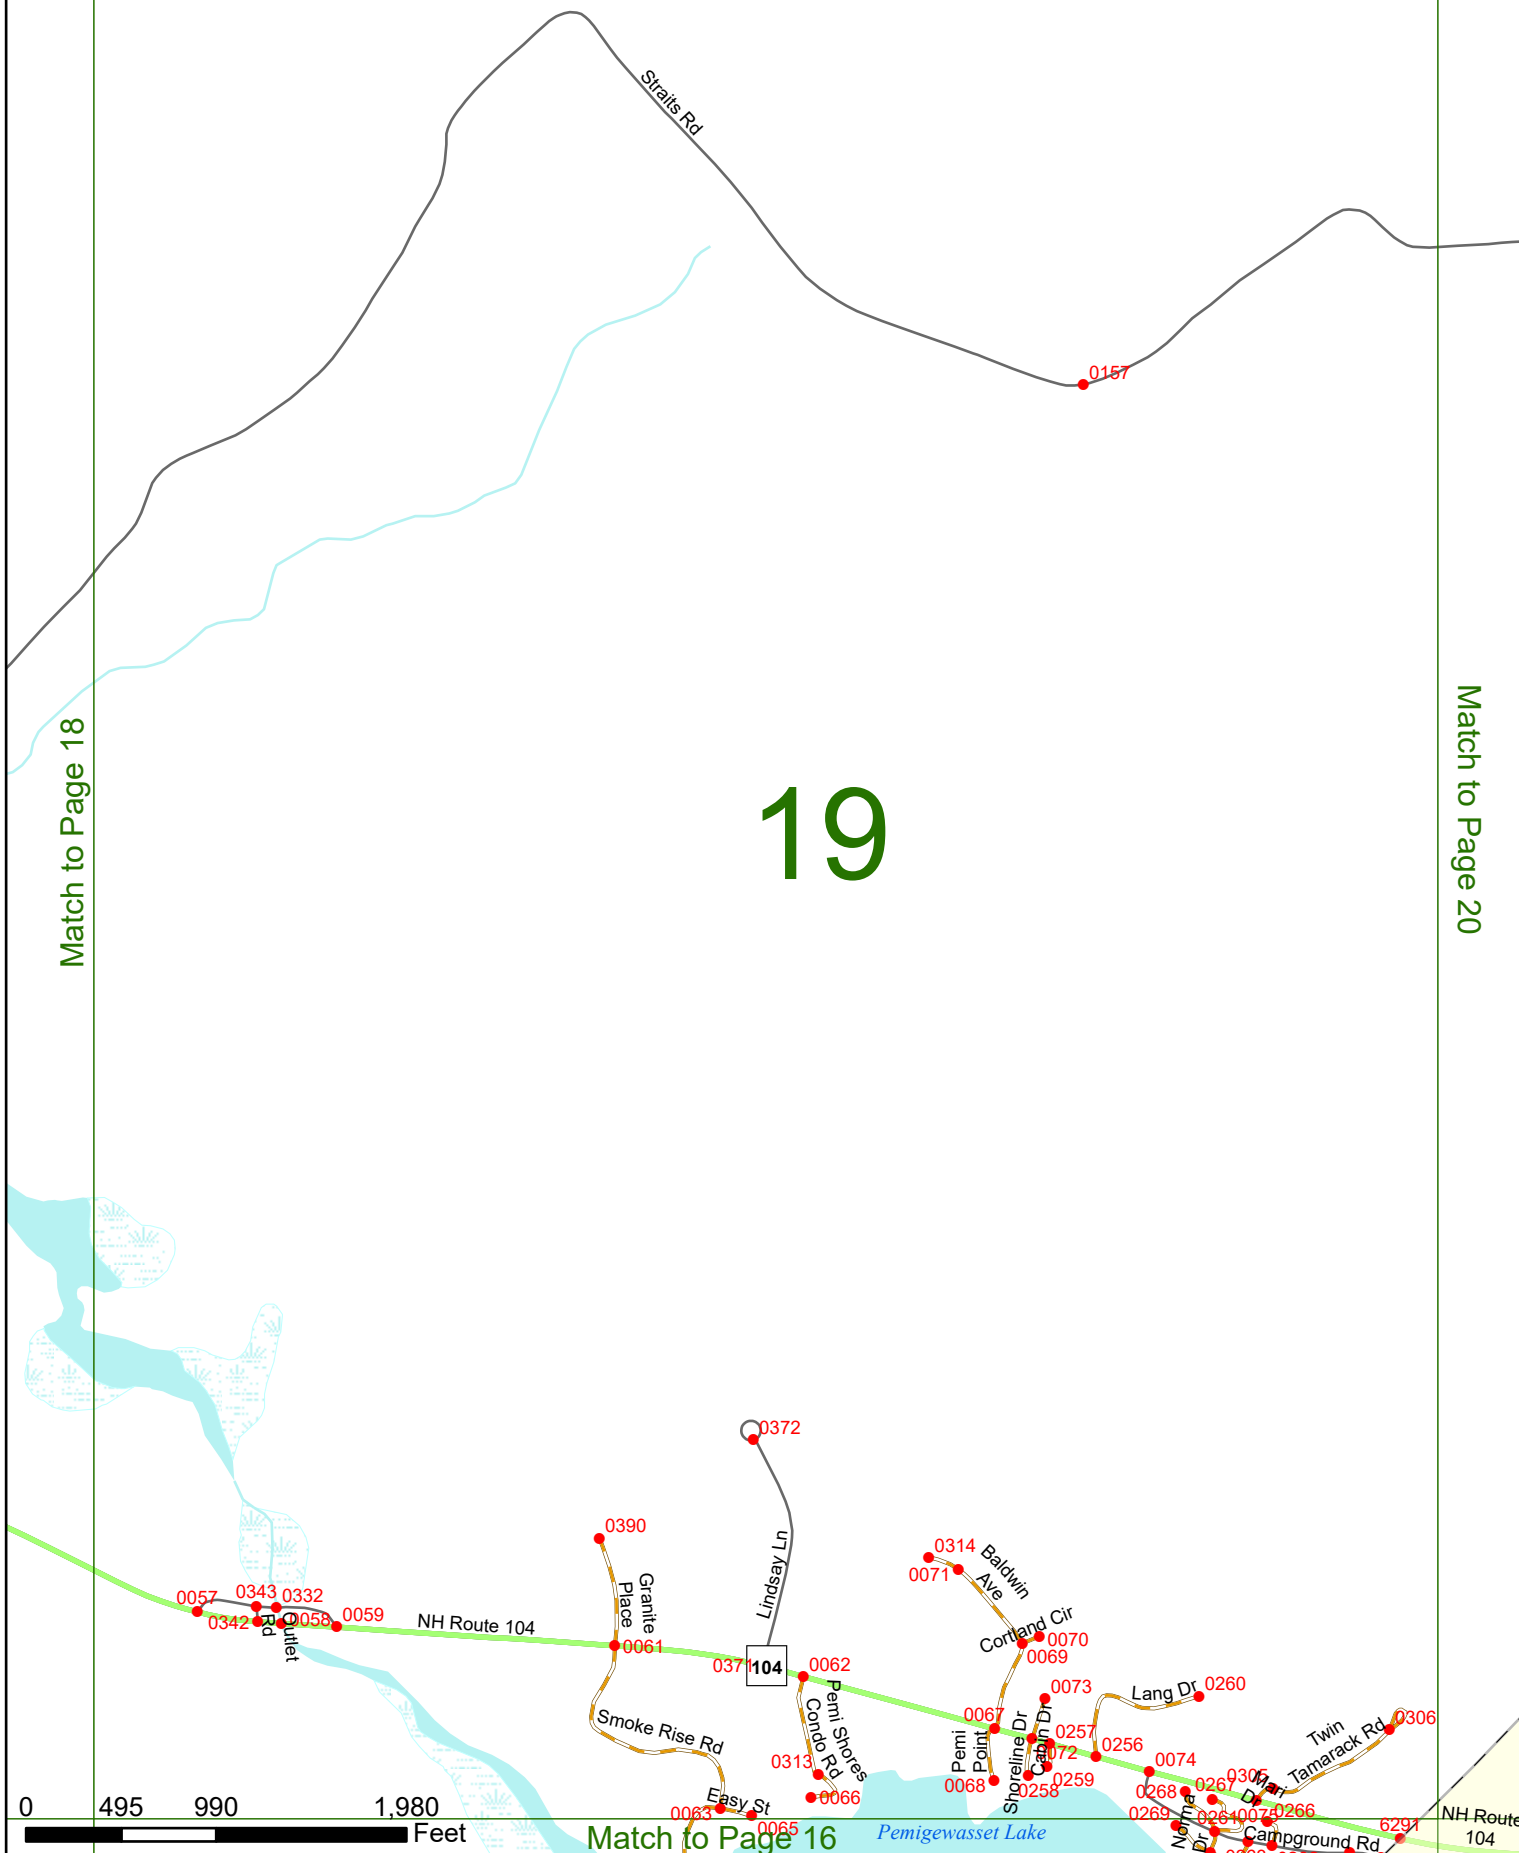

NEW HAMPTON

Match to Page 18

Match to Page 20

19