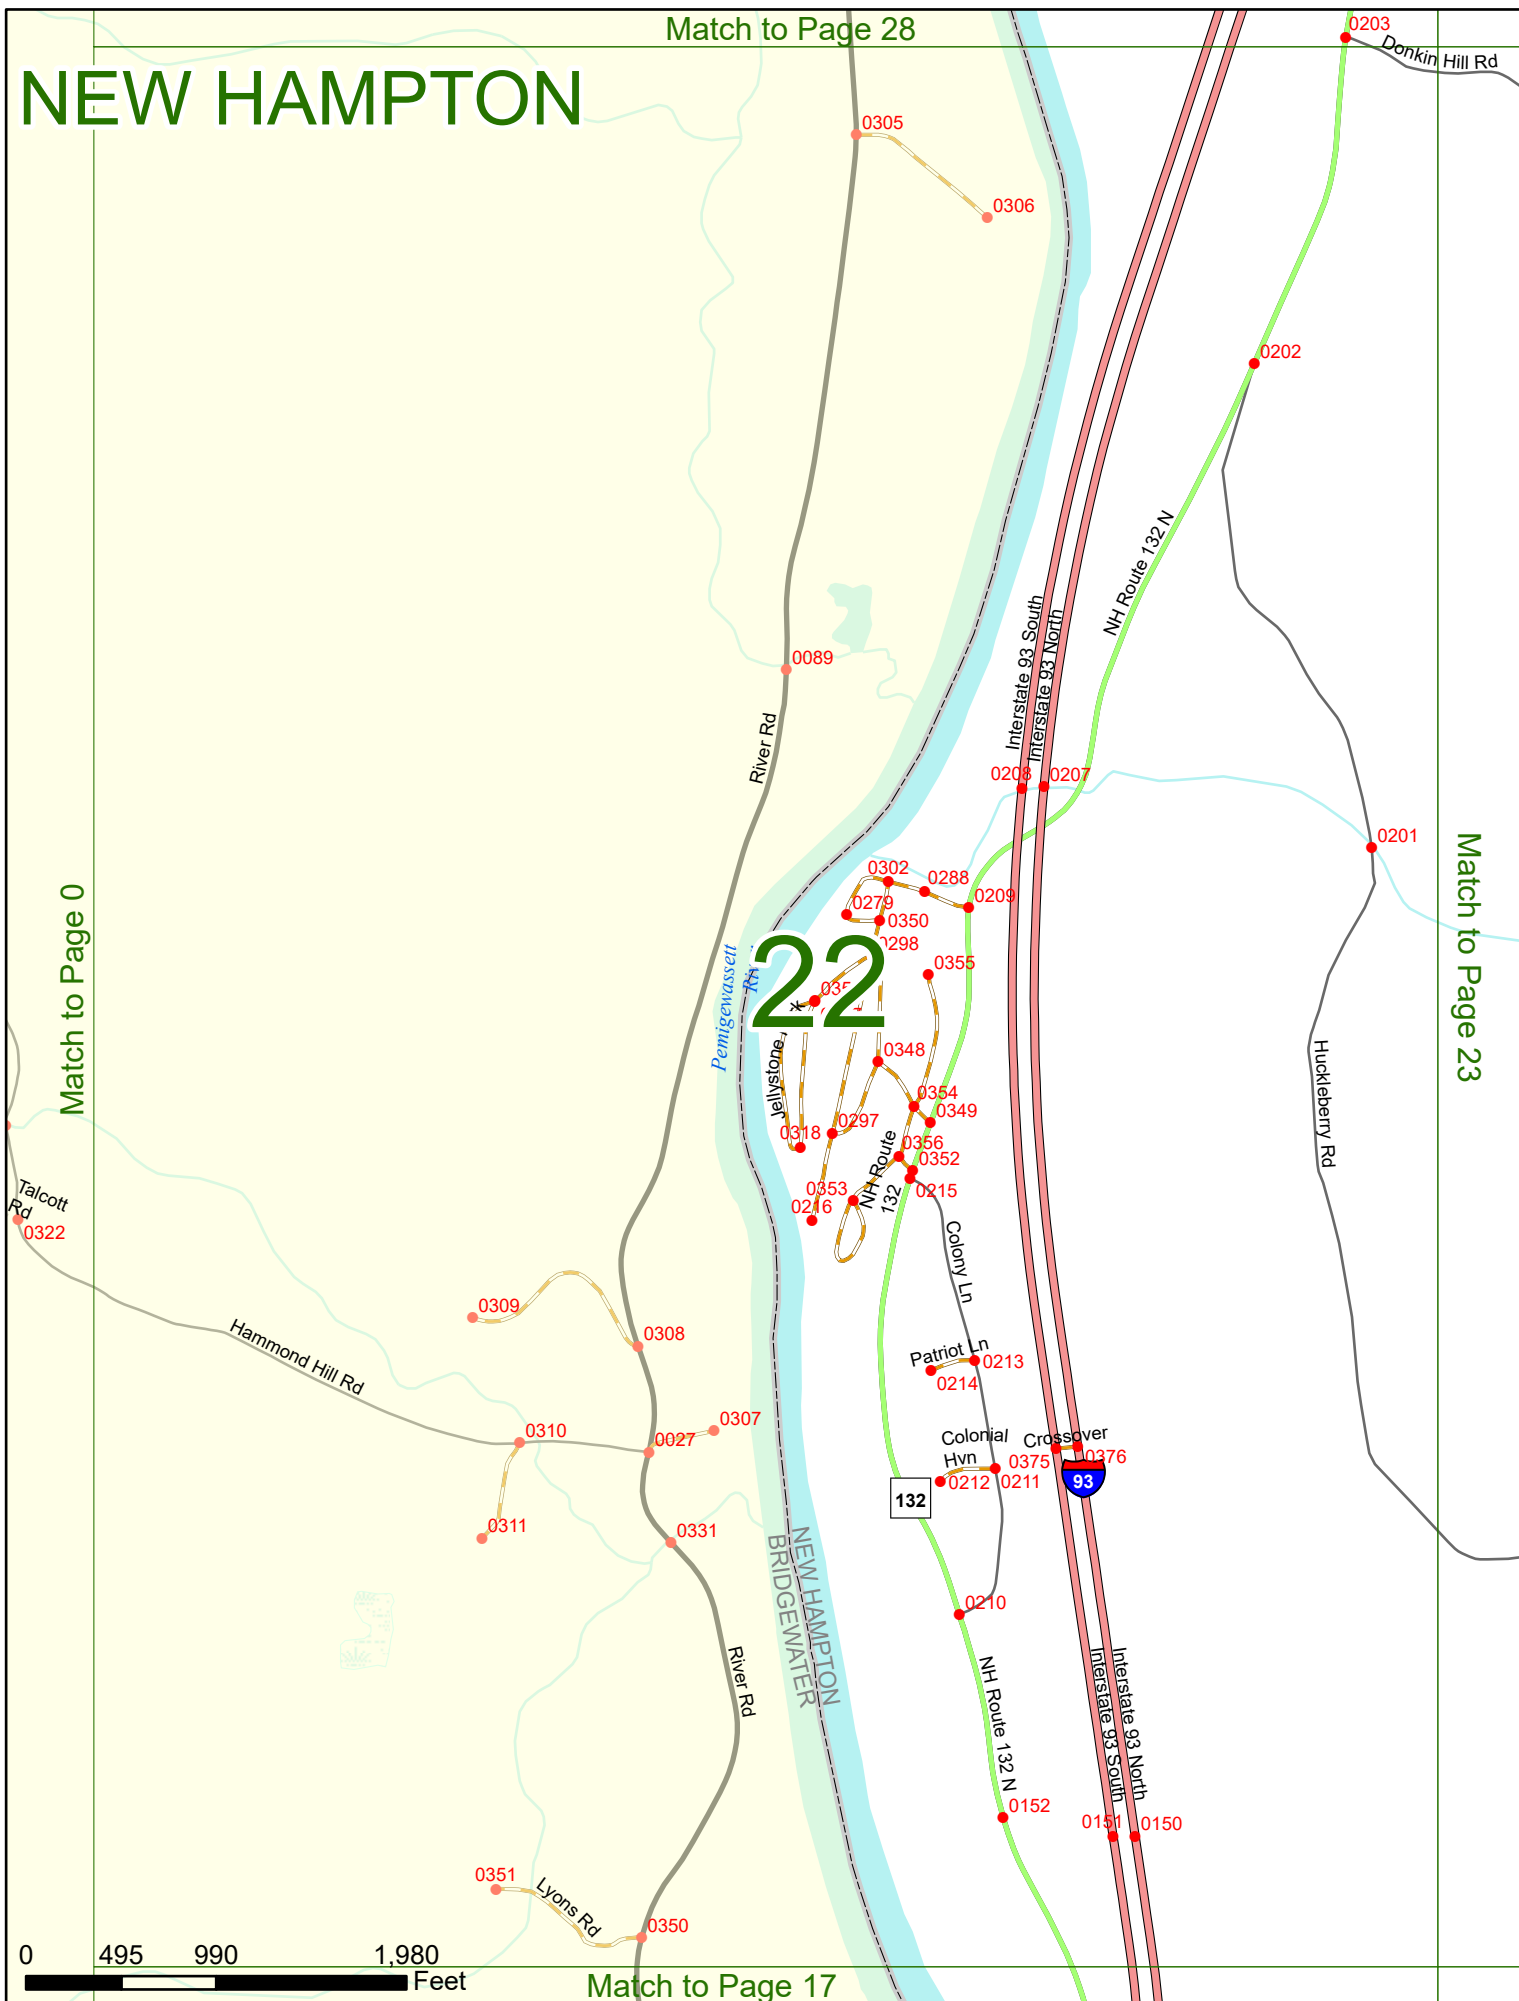

Match to Page 28

NEW HAMPTON

Match to Page 0

Match to Page 23

Match to Page 17