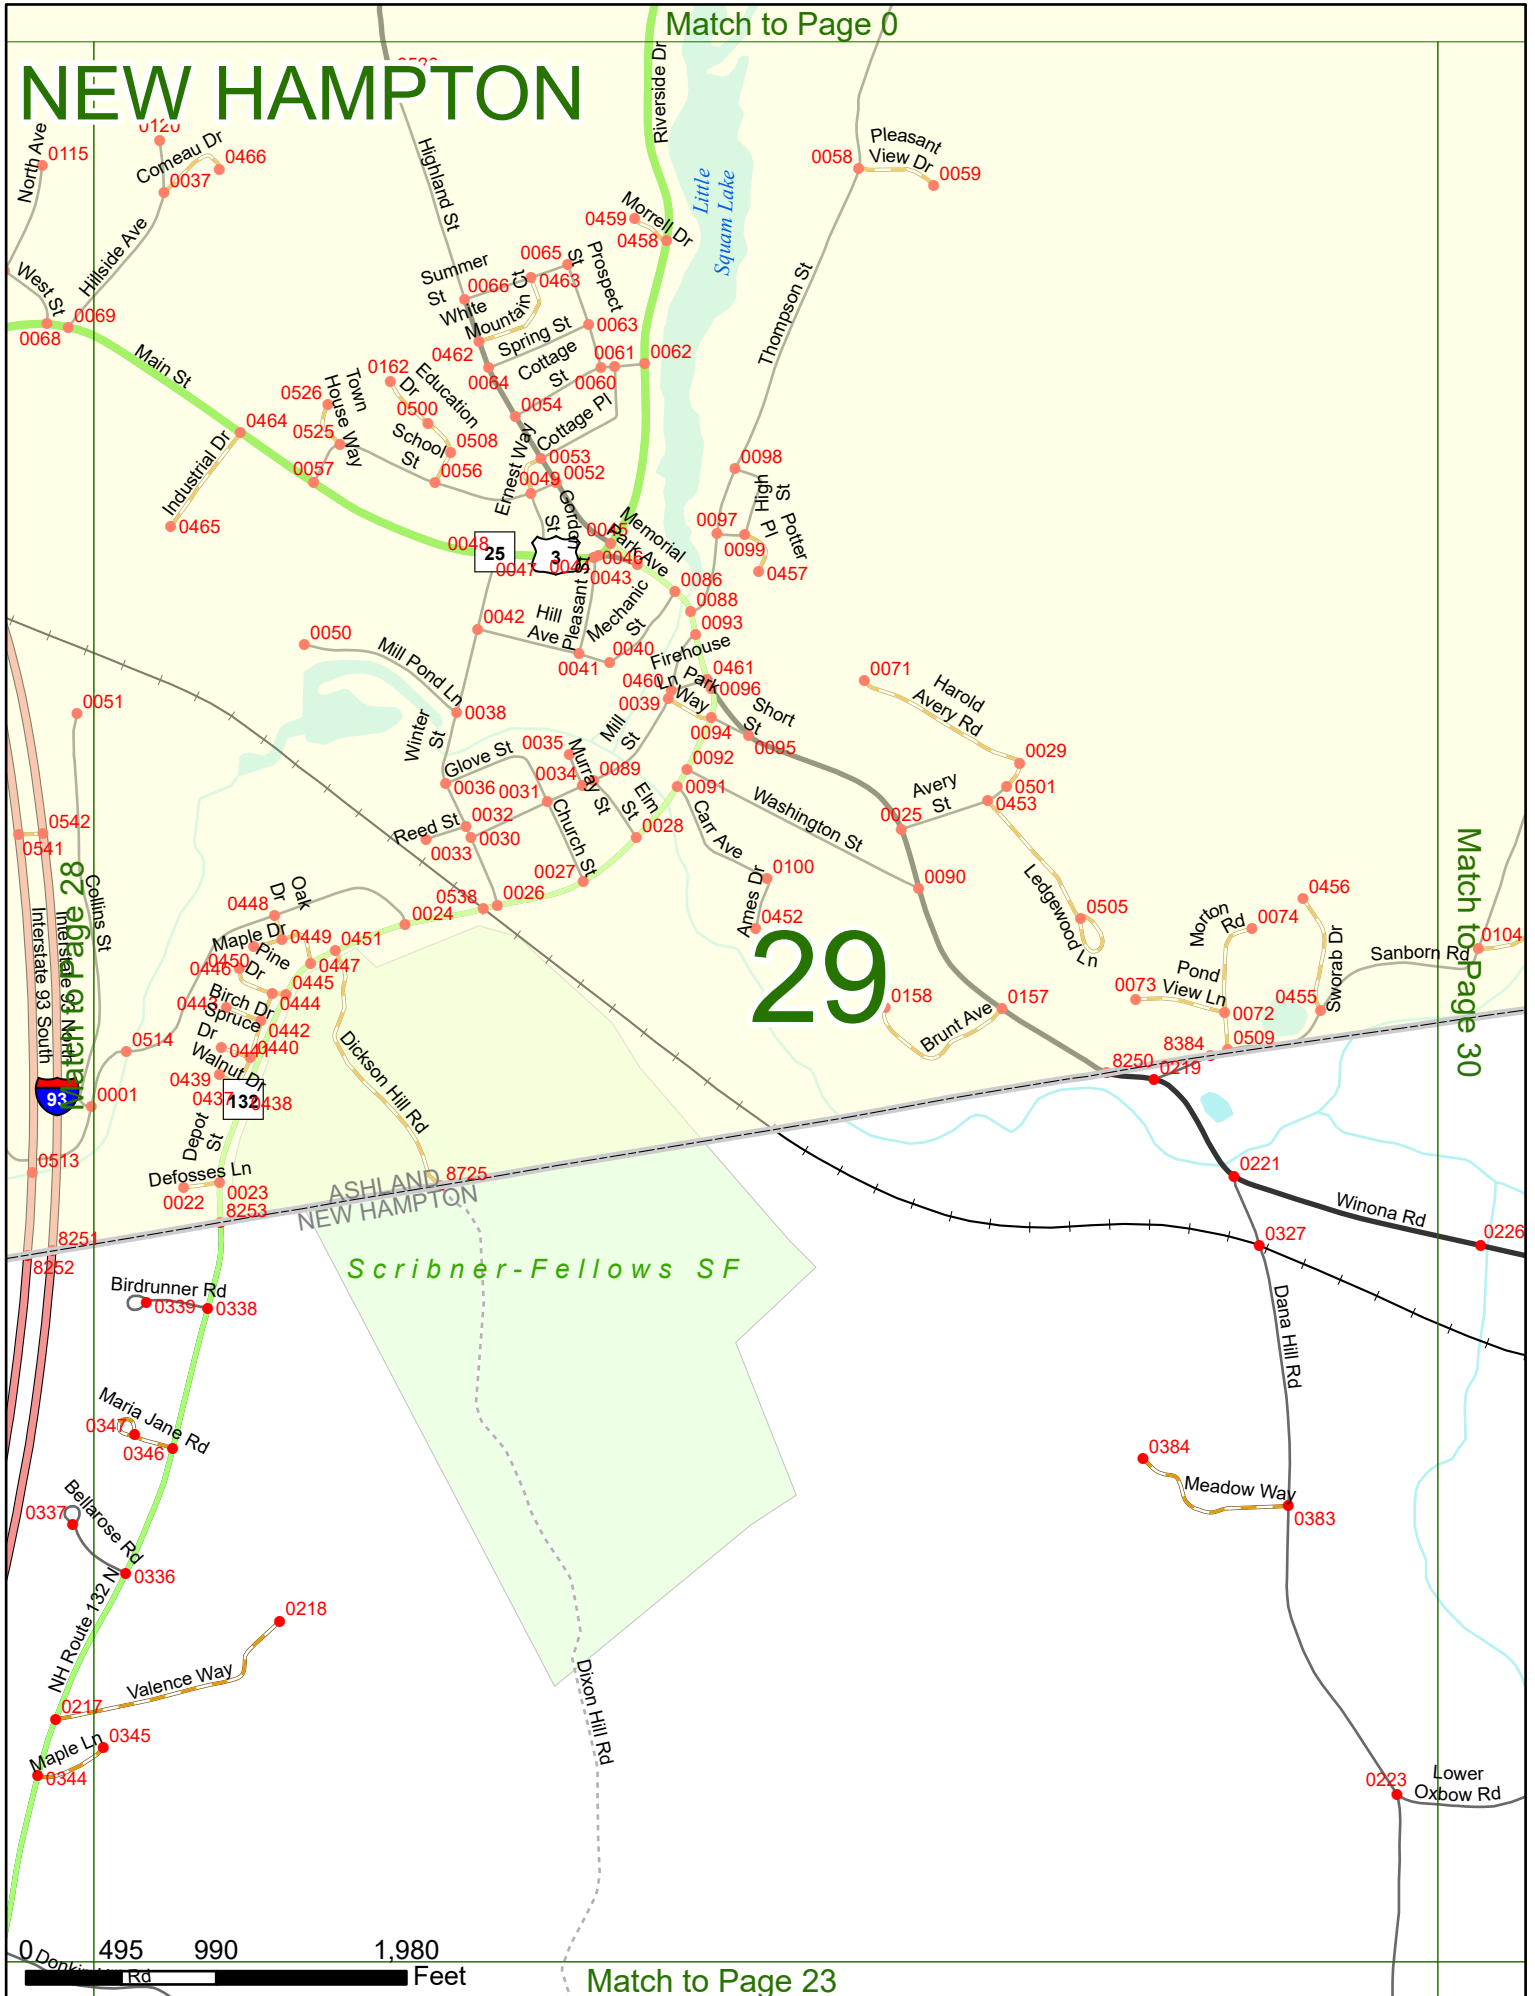

NEW HAMPTON

29

Scribner-Fellows SF

ASHLAND 8725
NEW HAMPTON