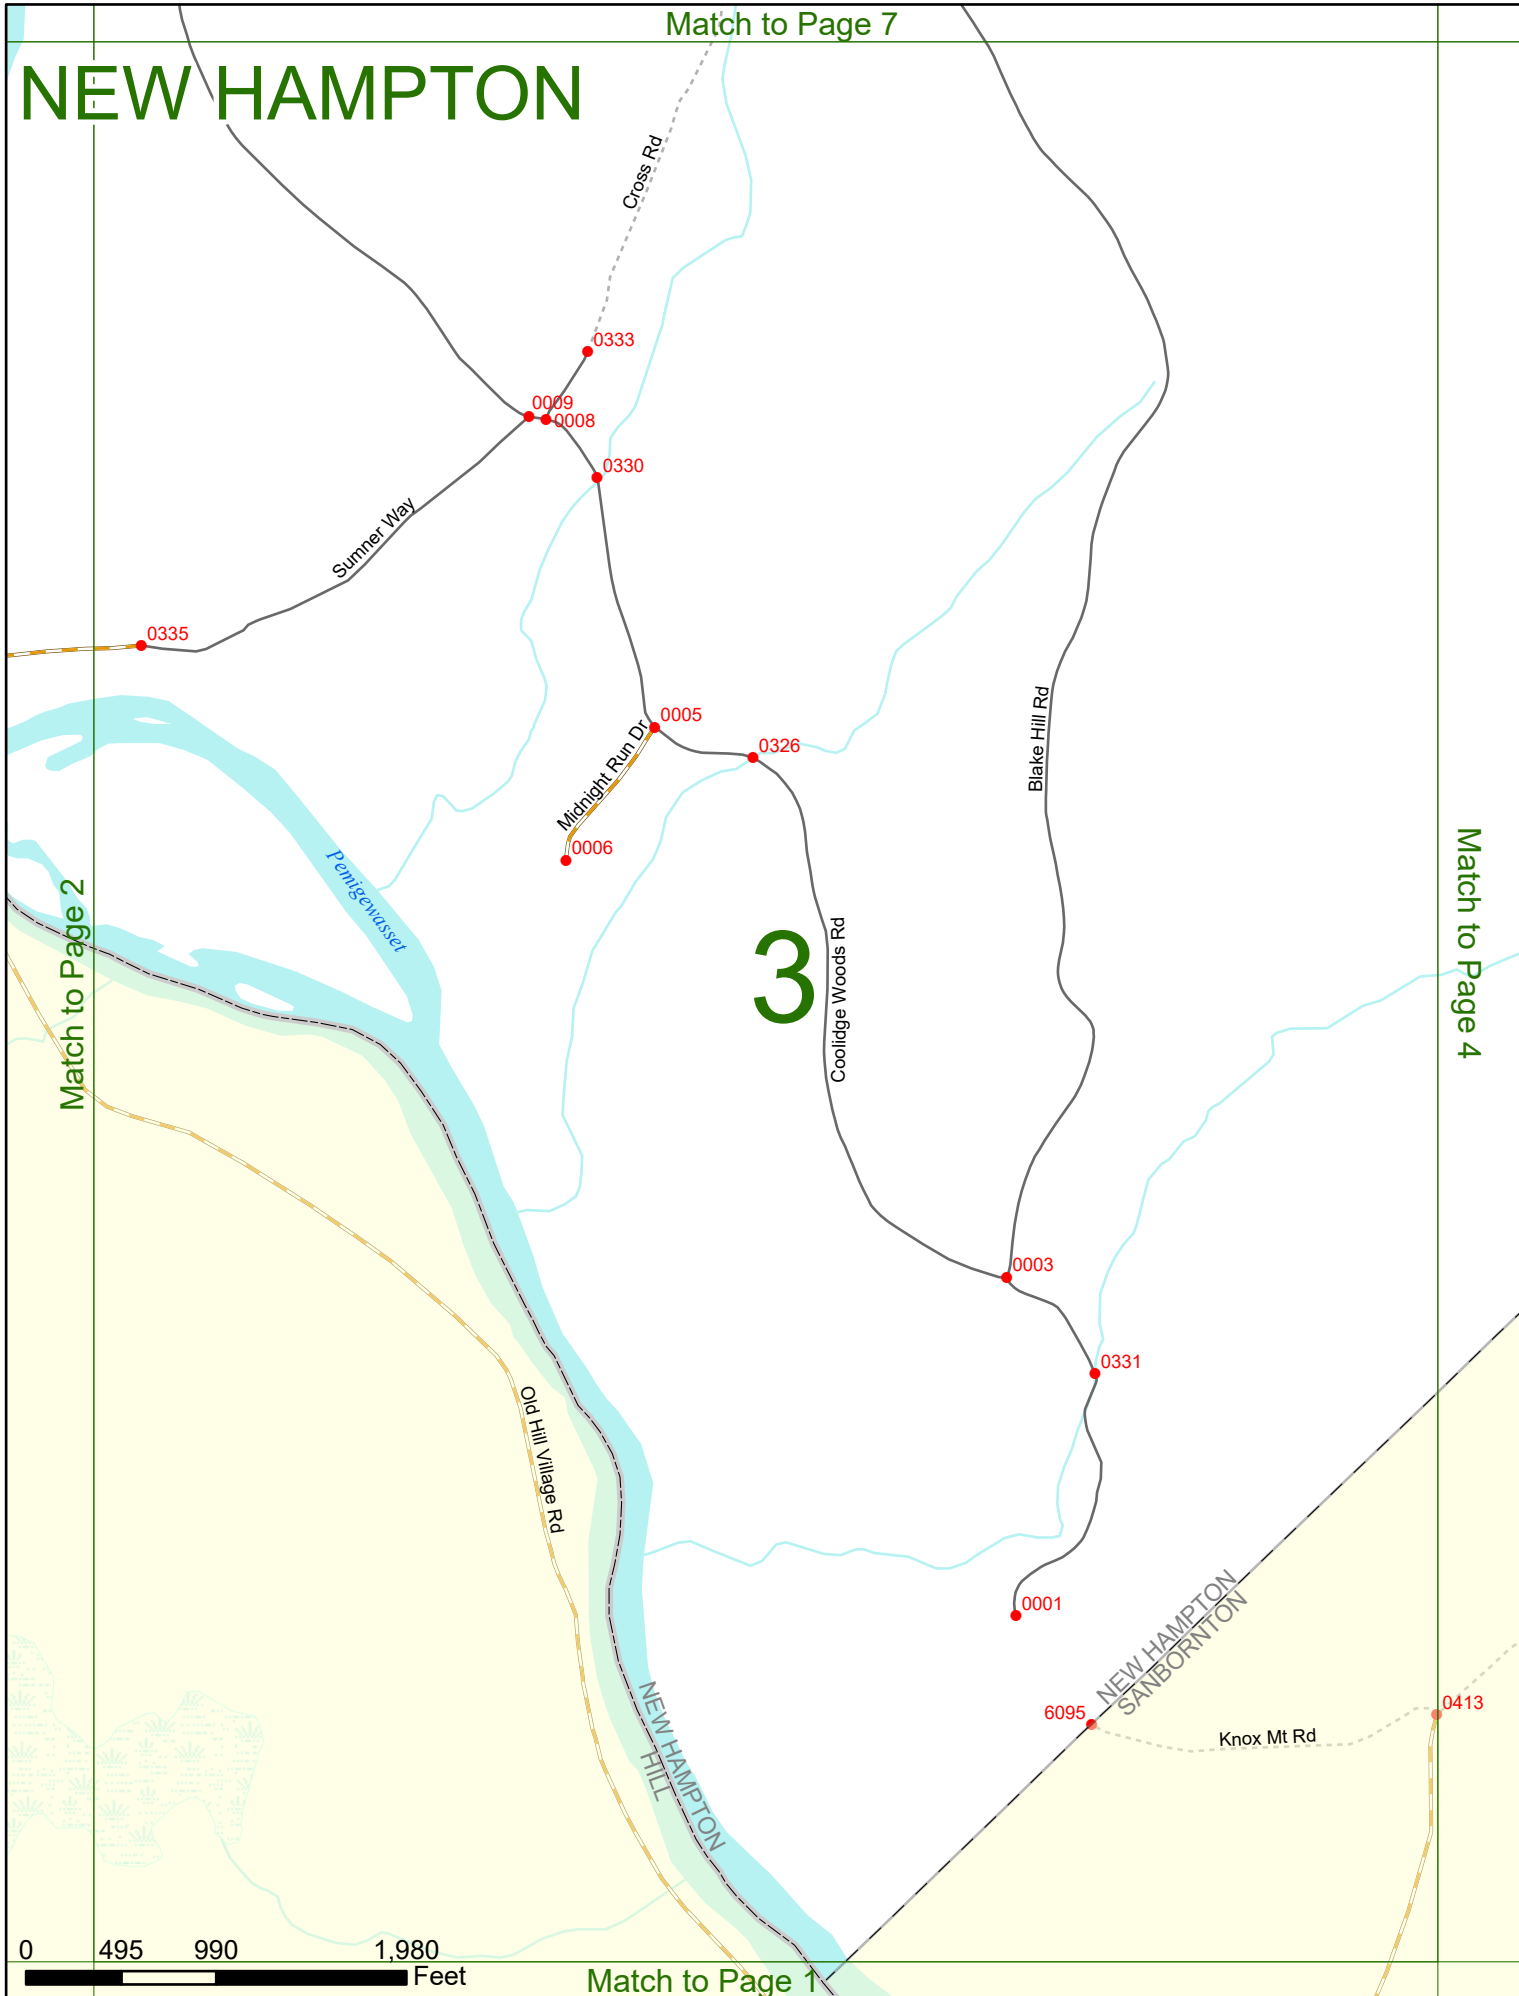

Match to Page 7

NEW HAMPTON

Match to Page 2

Match to Page 4

3

0 495 990 1,980 Feet

Match to Page 1