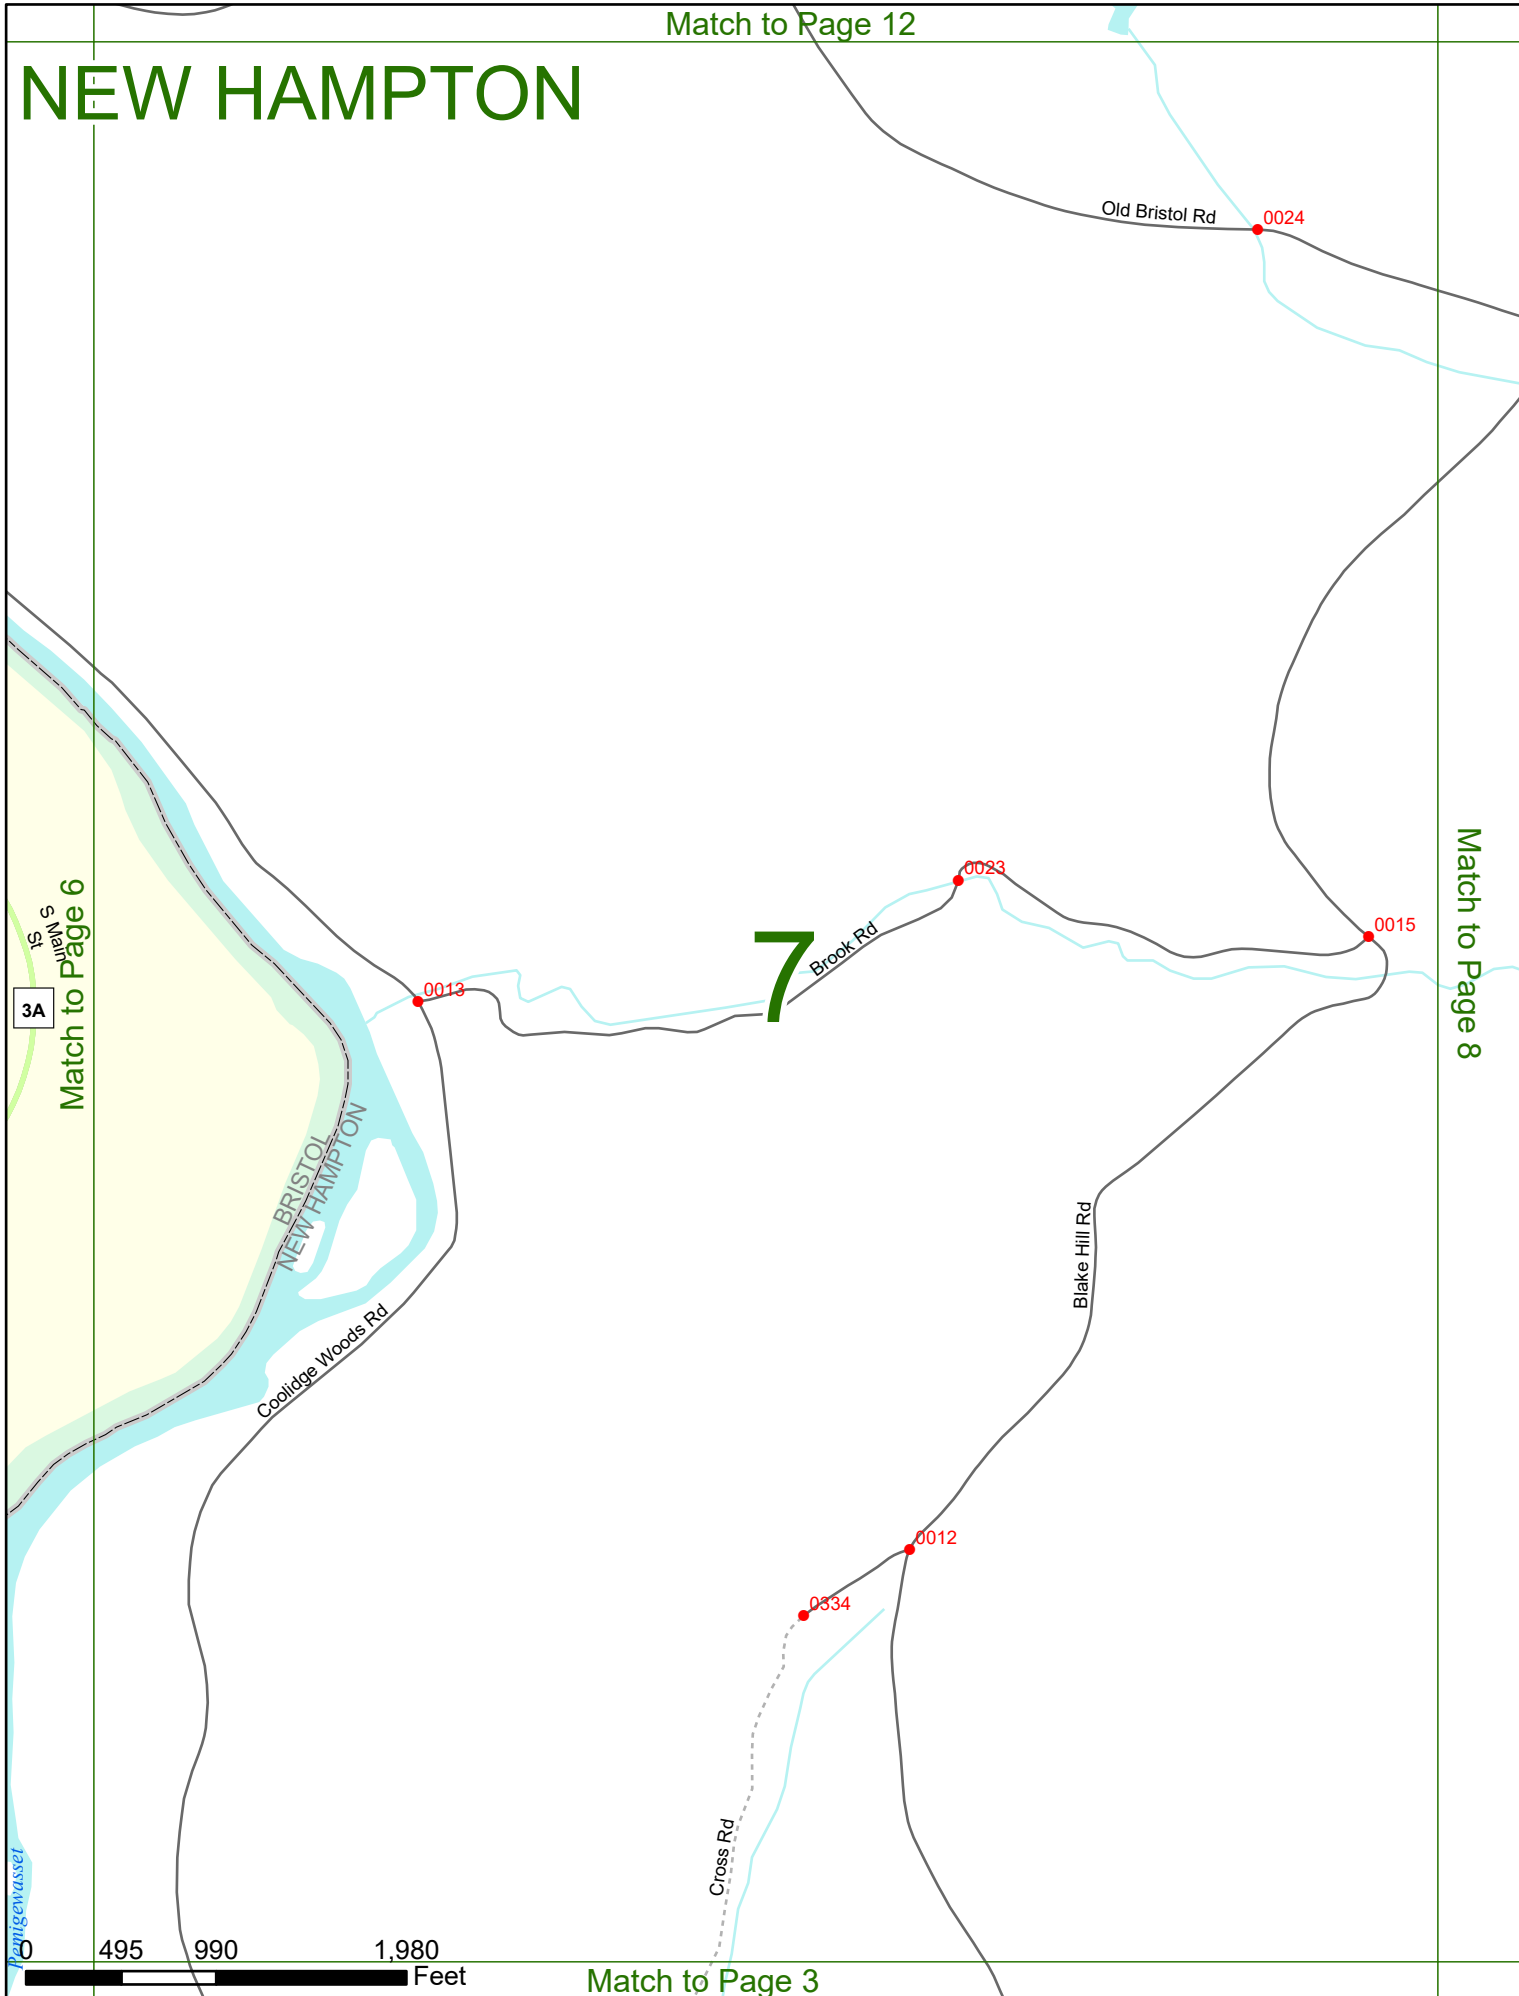

NEW HAMPTON

Match to Page 6

Match to Page 8

Match to Page 3

3A

Peritgenwasser

BRISTOL
NEW HAMPTON

Coolidge Woods Rd

Brook Rd

Old Bristol Rd

Blake Hill Rd

Cross Rd

0013

0023

0024

0015

0012

0334

7