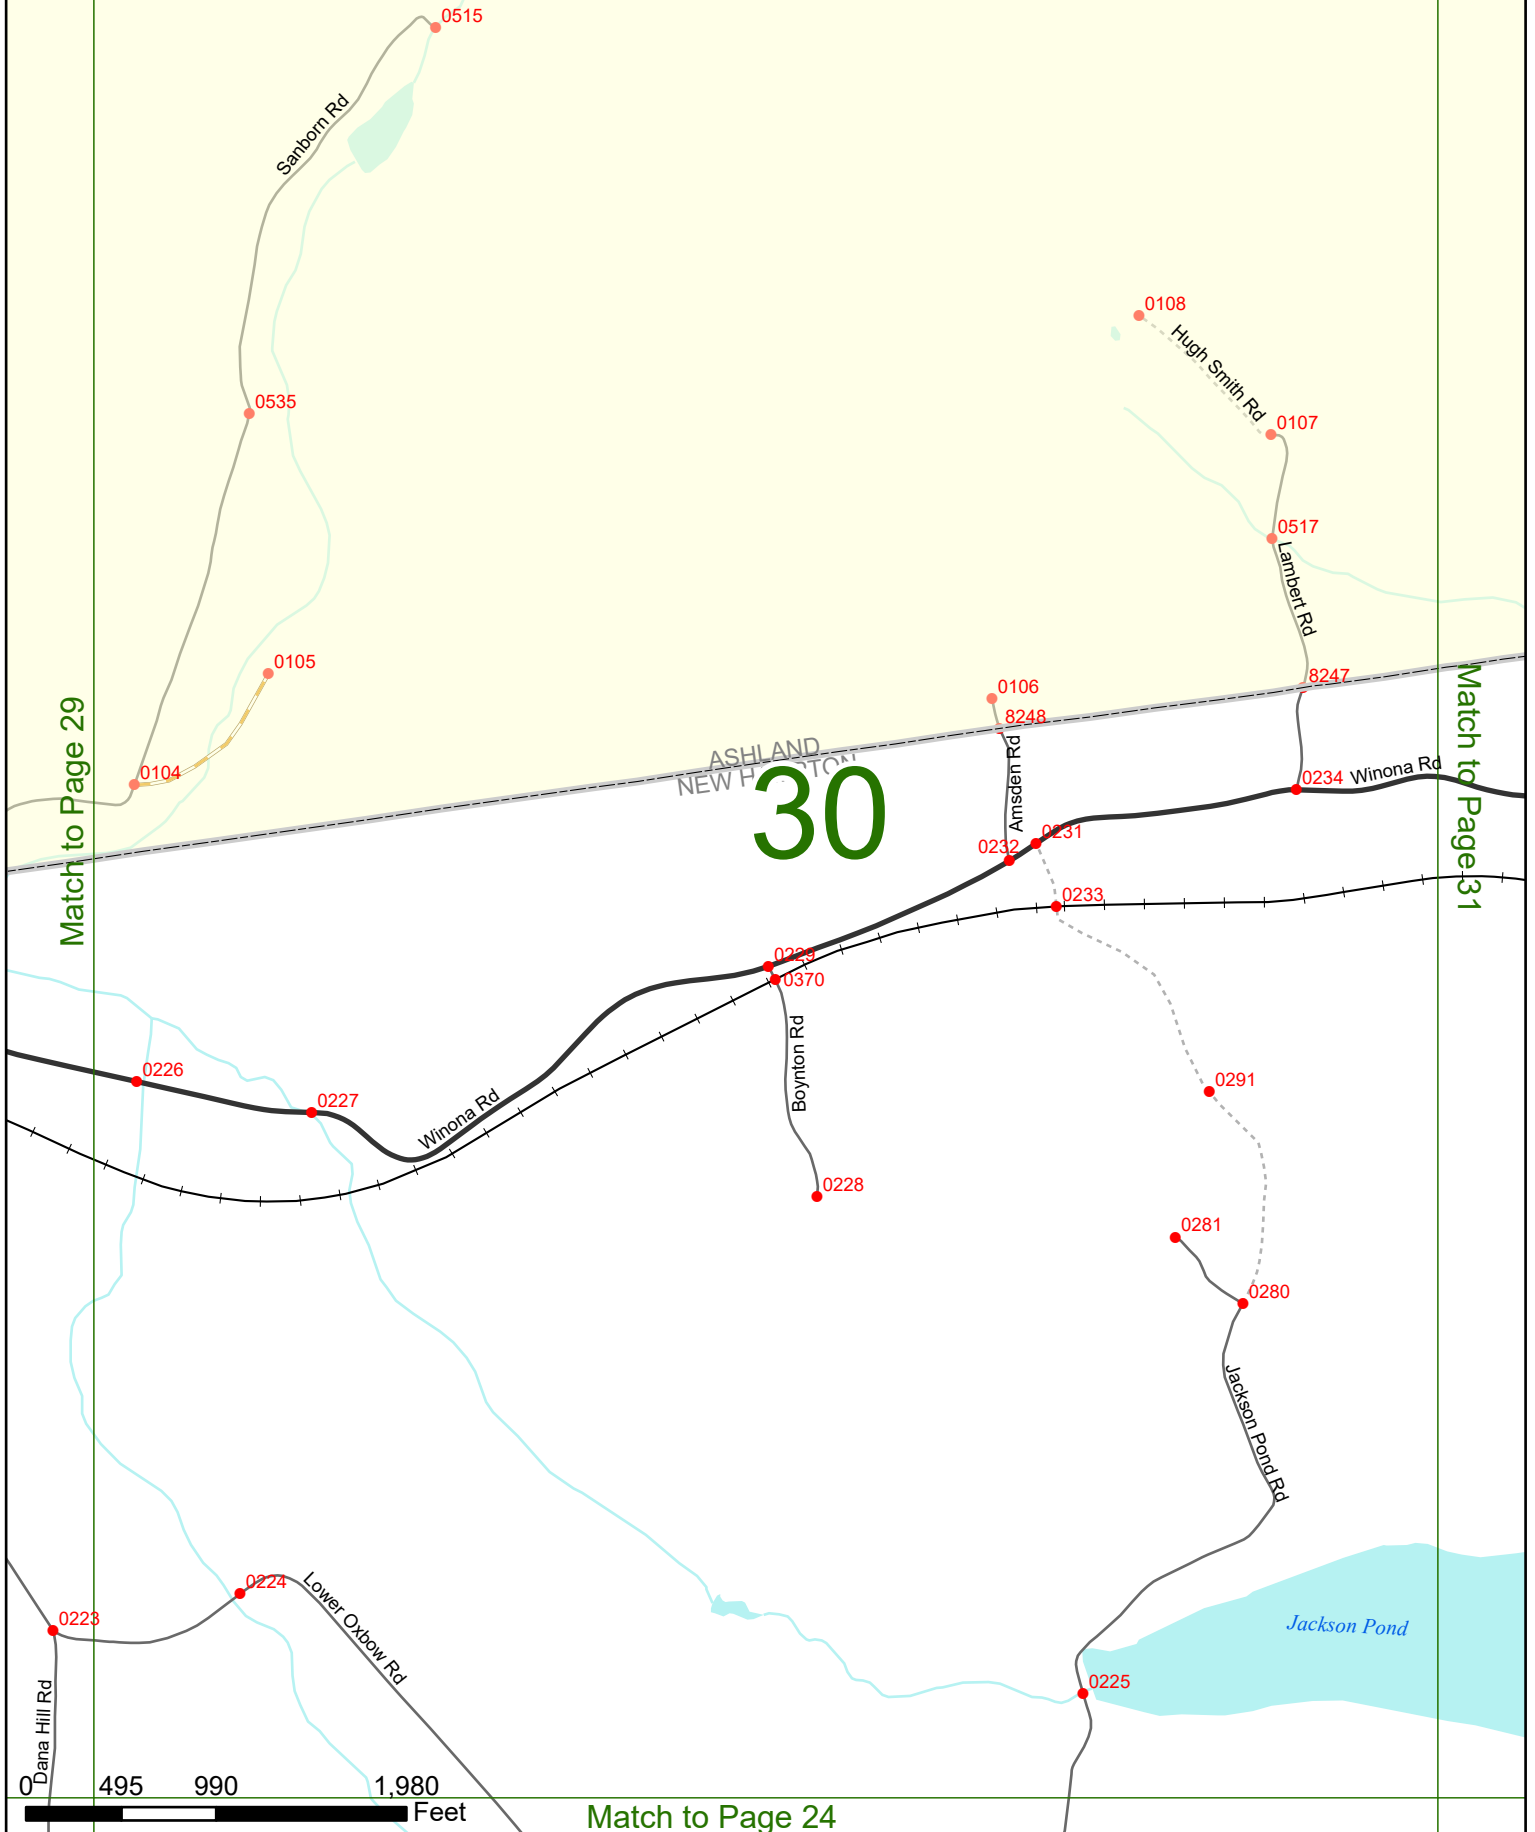

NEW HAMPTON

Match to Page 29

Match to Page 31

Match to Page 24