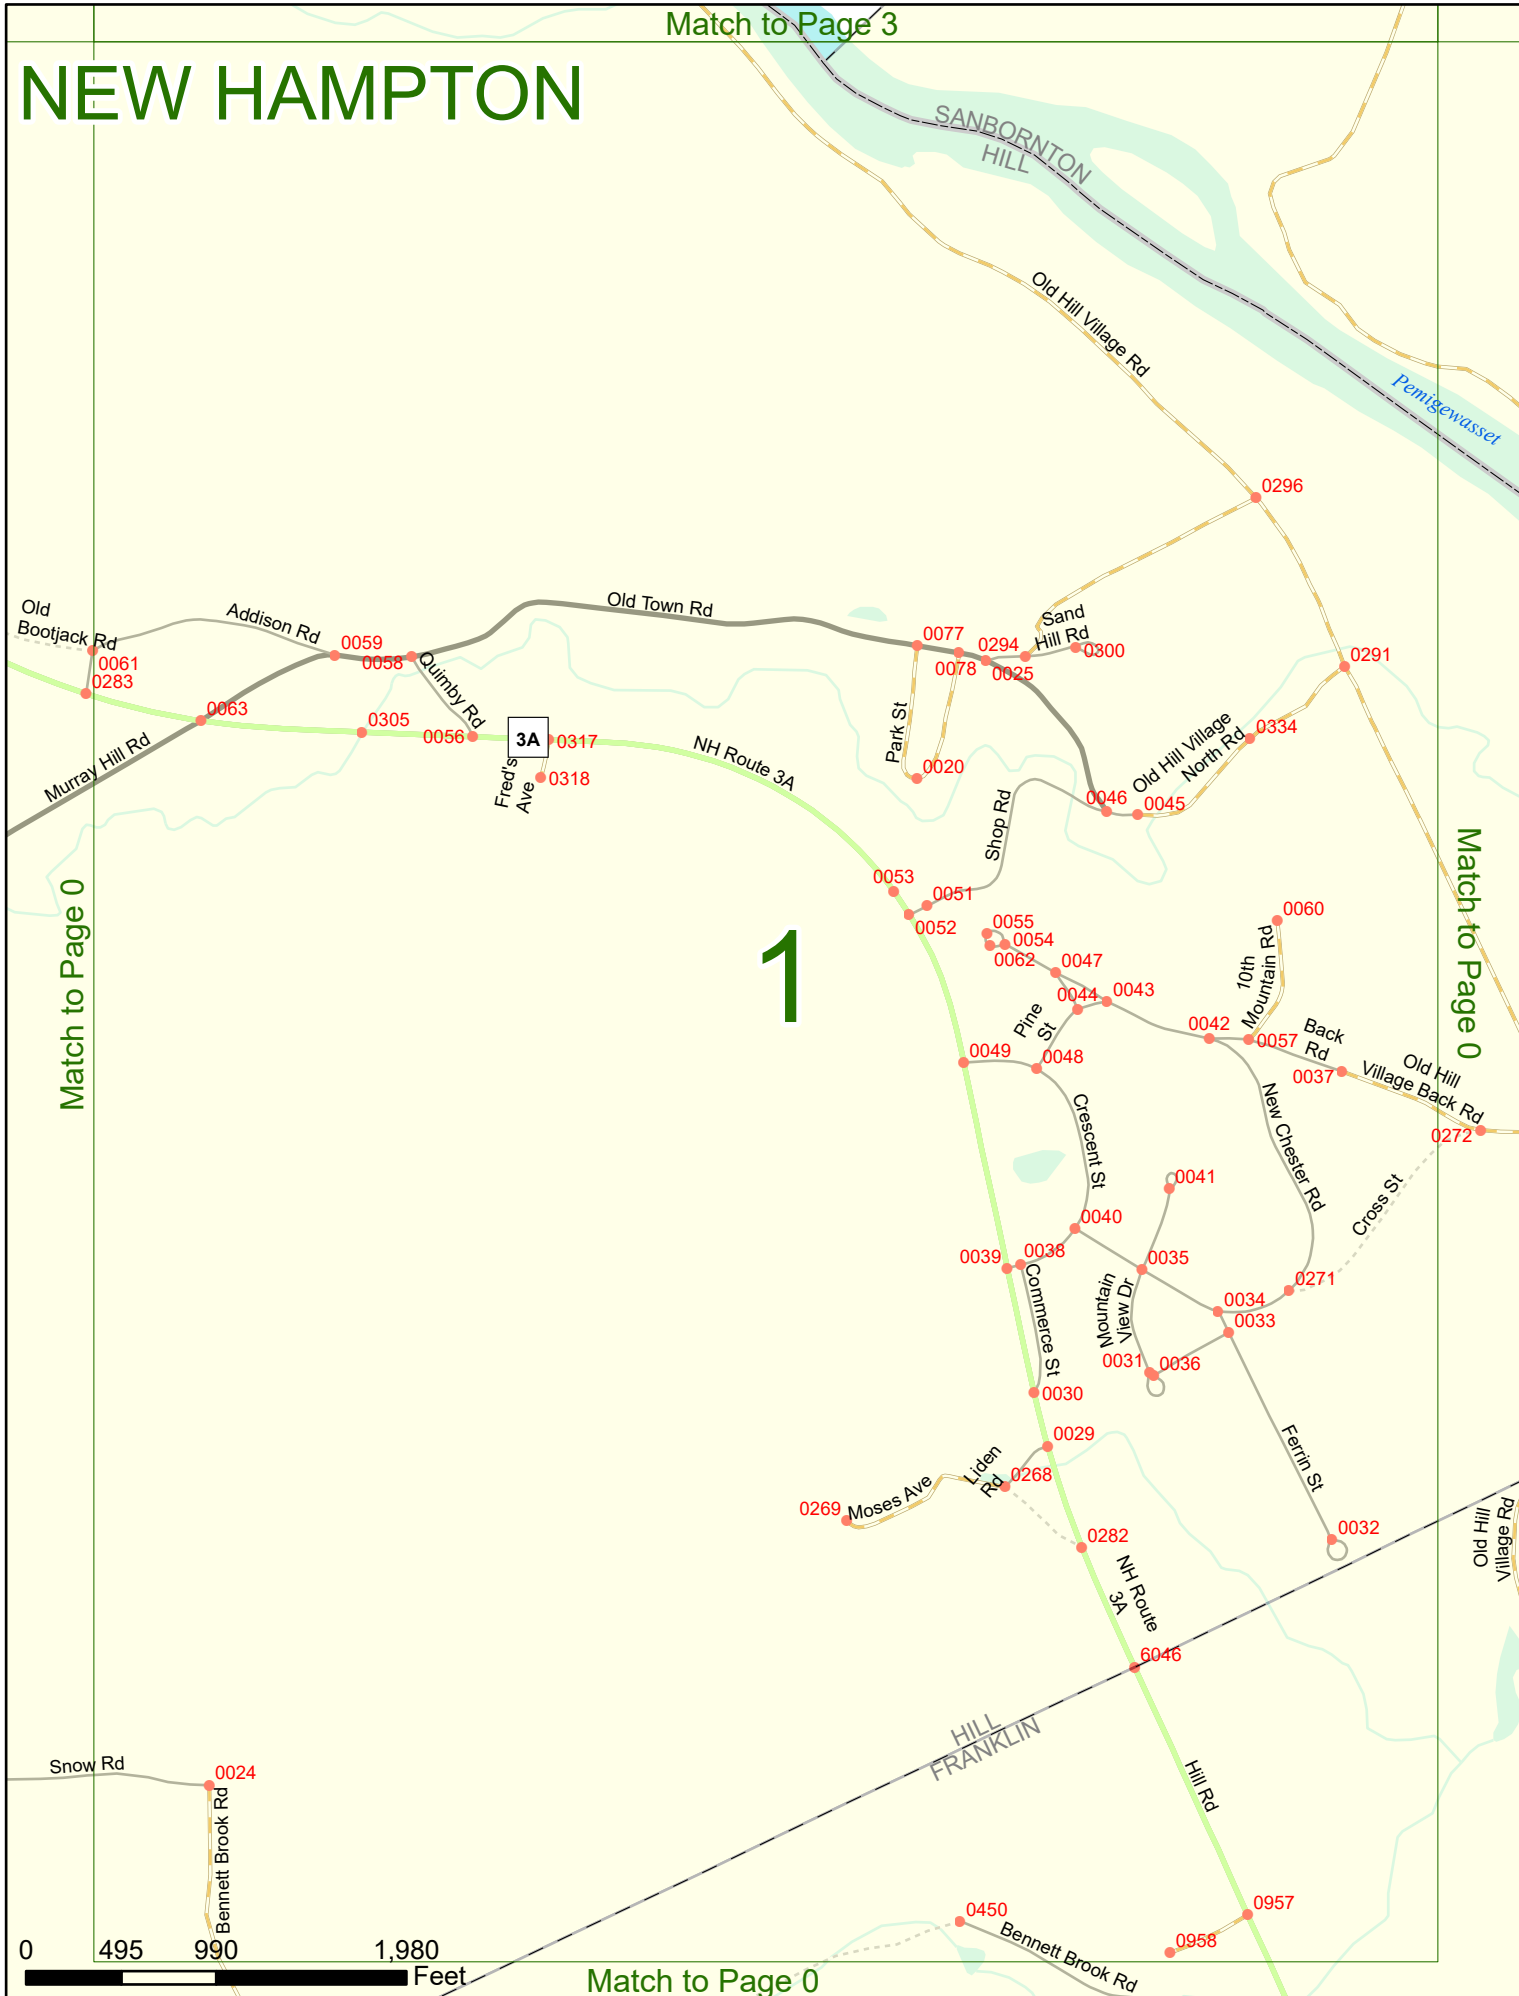

Match to Page 3

NEW HAMPTON

Match to Page 0

Match to Page 0

1

Match to Page 0