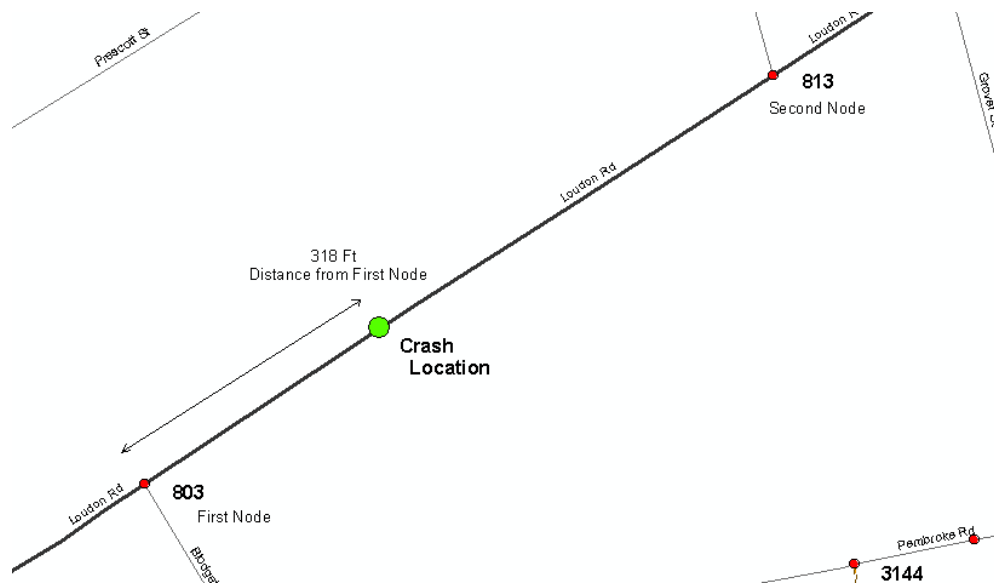

2026 Nodal Reference Bookmap

LEGEND

NHDOT will accept crash locations based on the State of NH Uniform Police Traffic Accident Report.

Crash occurred on:

Option 1 Street Address
 123 Main Street

Option 2 Route No and/or Distance from NESW Intesecting Road, Bridge,
 Street name Intersecting Street Town/County line
 Main Street 500 E Oak Street

Option 3 First Node Distance from First Node Second Node
 515 212 632

Option 4 Route No and/or Mile Marker on Interstate Only NESW Mile (Marker)
 Street name
 189S 700 feet S 36.8

Option 3 – Example

Street Name Loudon Road
First Node 803
Distance from First Node 318 Ft
Second Node 813