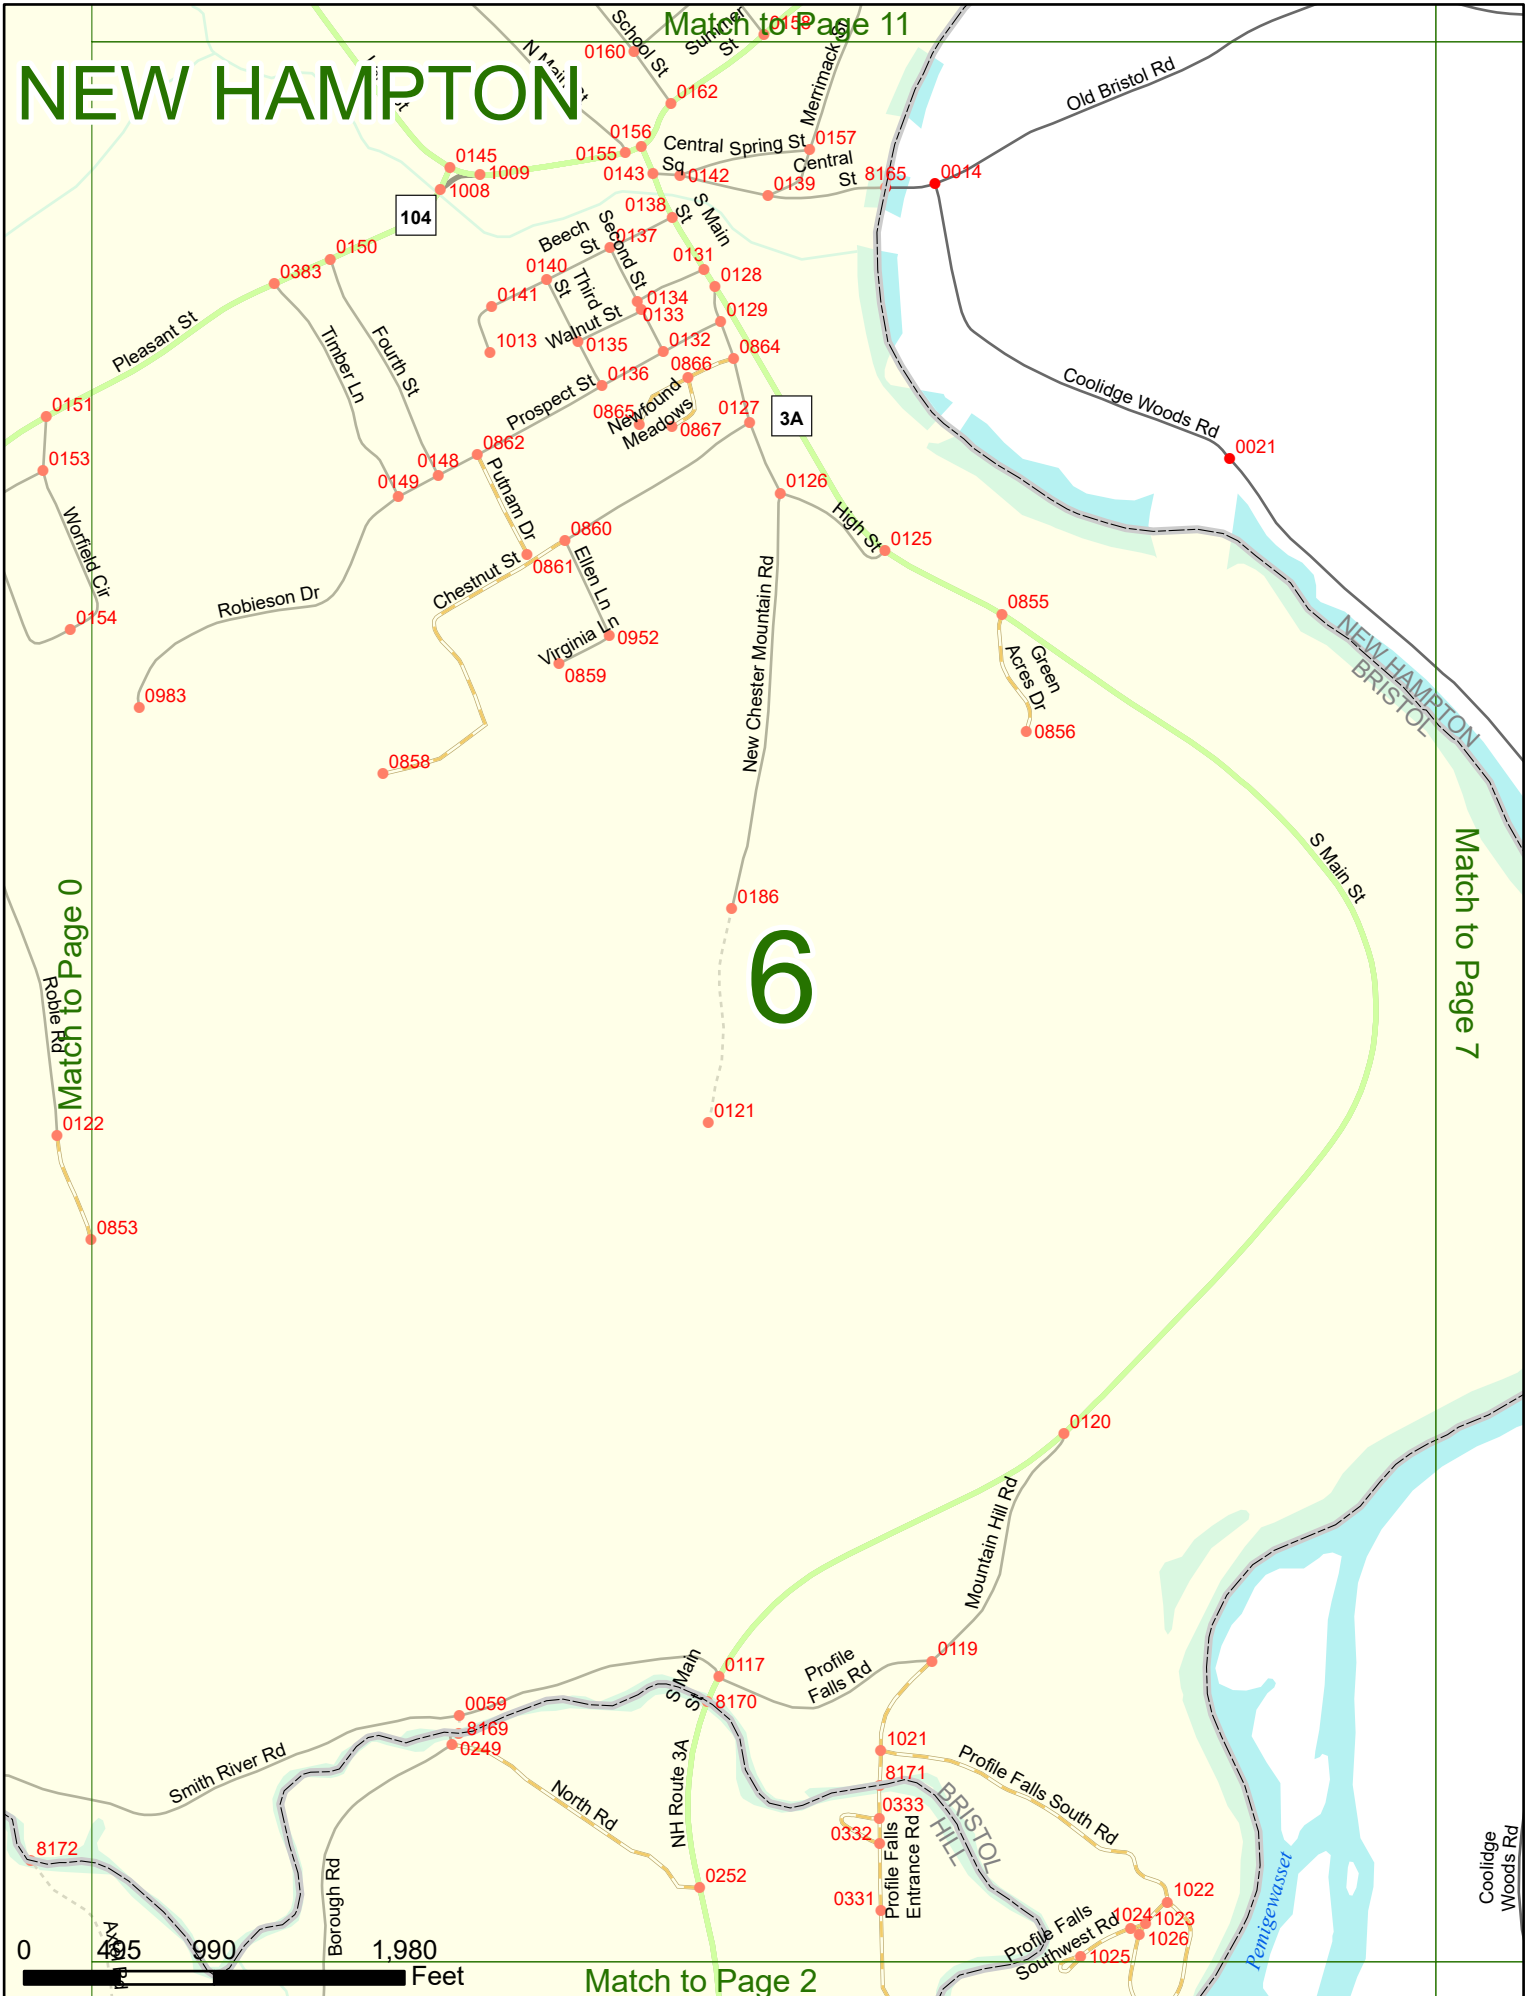

NEW HAMPTON

Match to Page 11

Match to Page 0

Match to Page 7

6

0 495 990 1,980 Feet

Match to Page 2