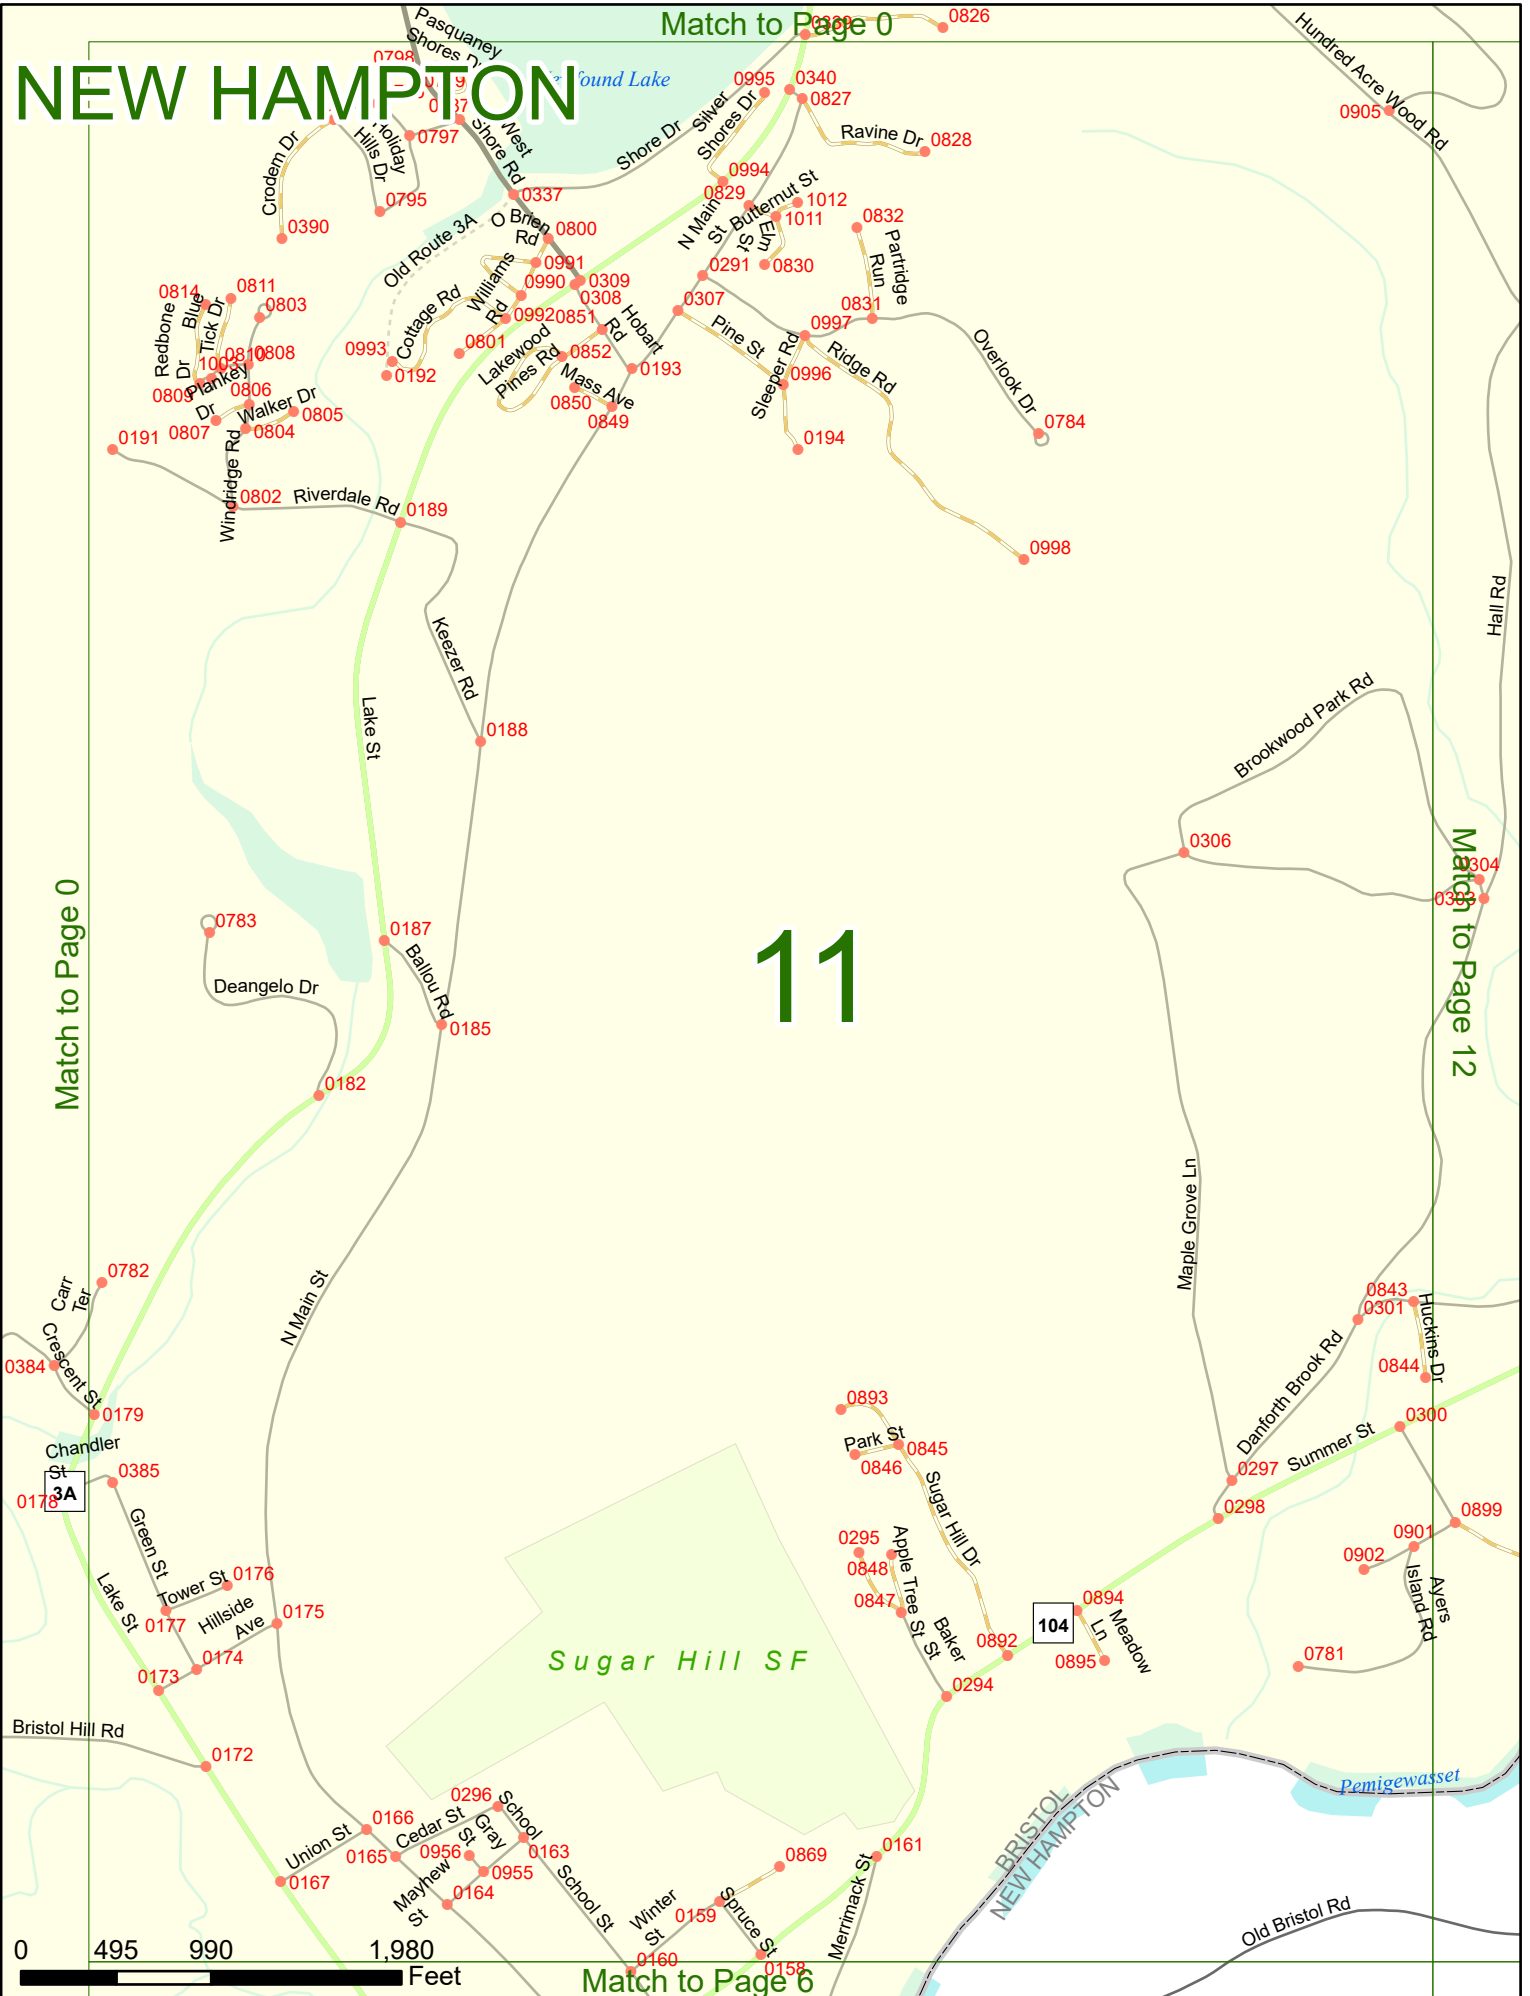

NEW HAMPTON

Match to Page 0

11

Match to Page 12

Match to Page 0

Match to Page 6

Sugar Hill SF

BRISTOL
NEW HAMPTON