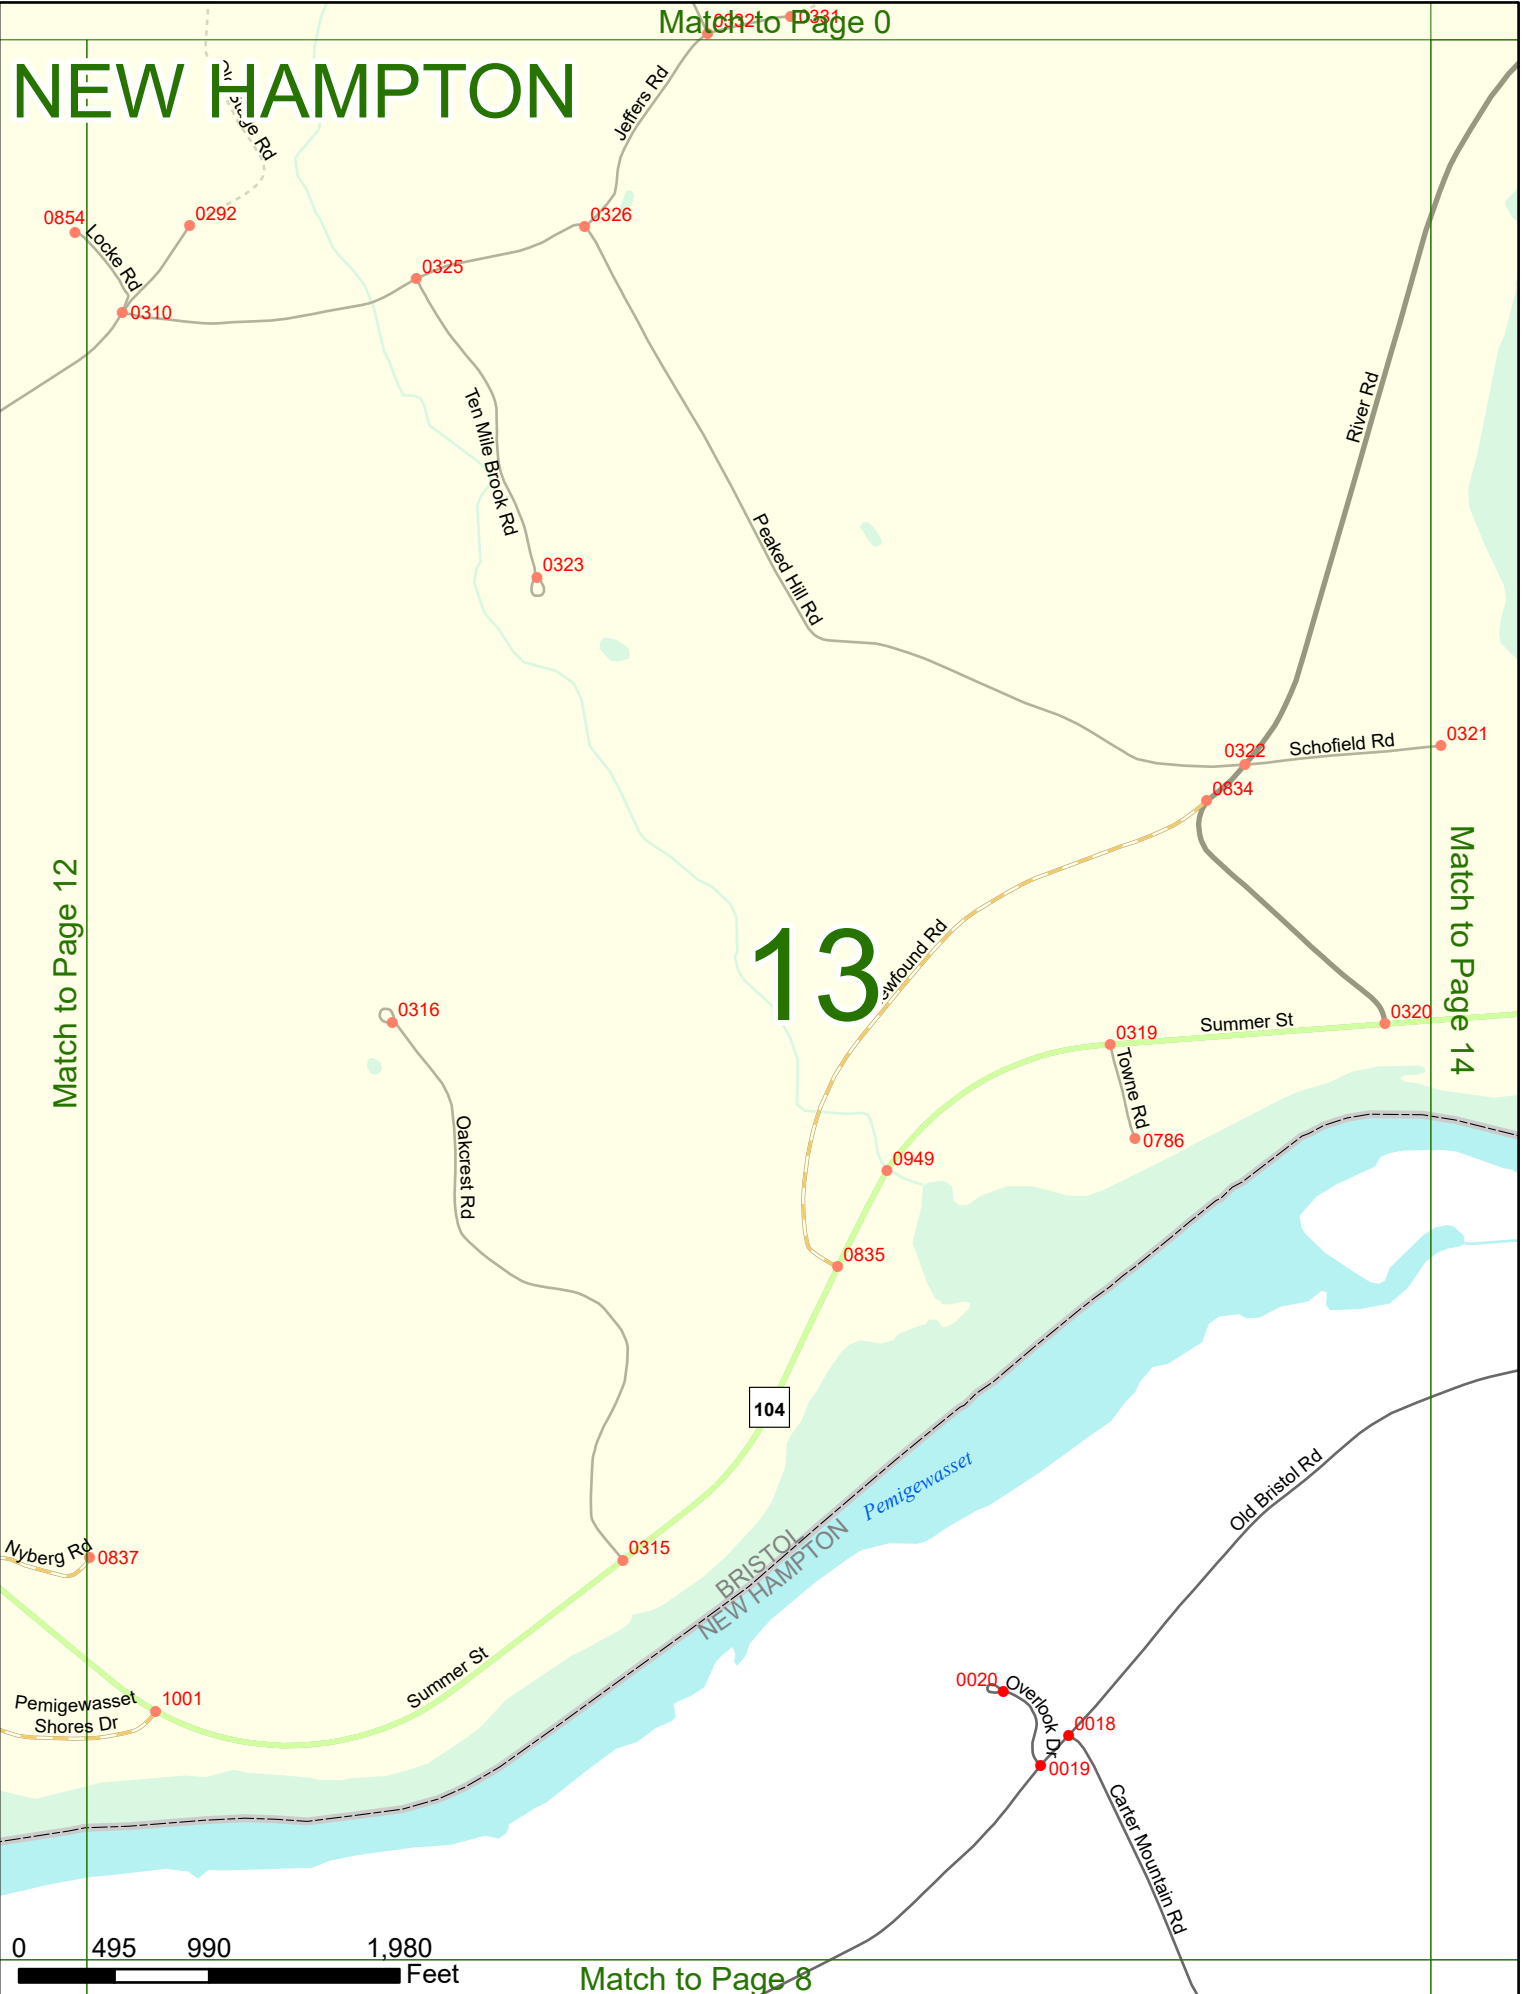

NEW HAMPTON

Match to Page 0

Match to Page 12

Match to Page 14

13

0 495 990 1,980 Feet

Match to Page 8