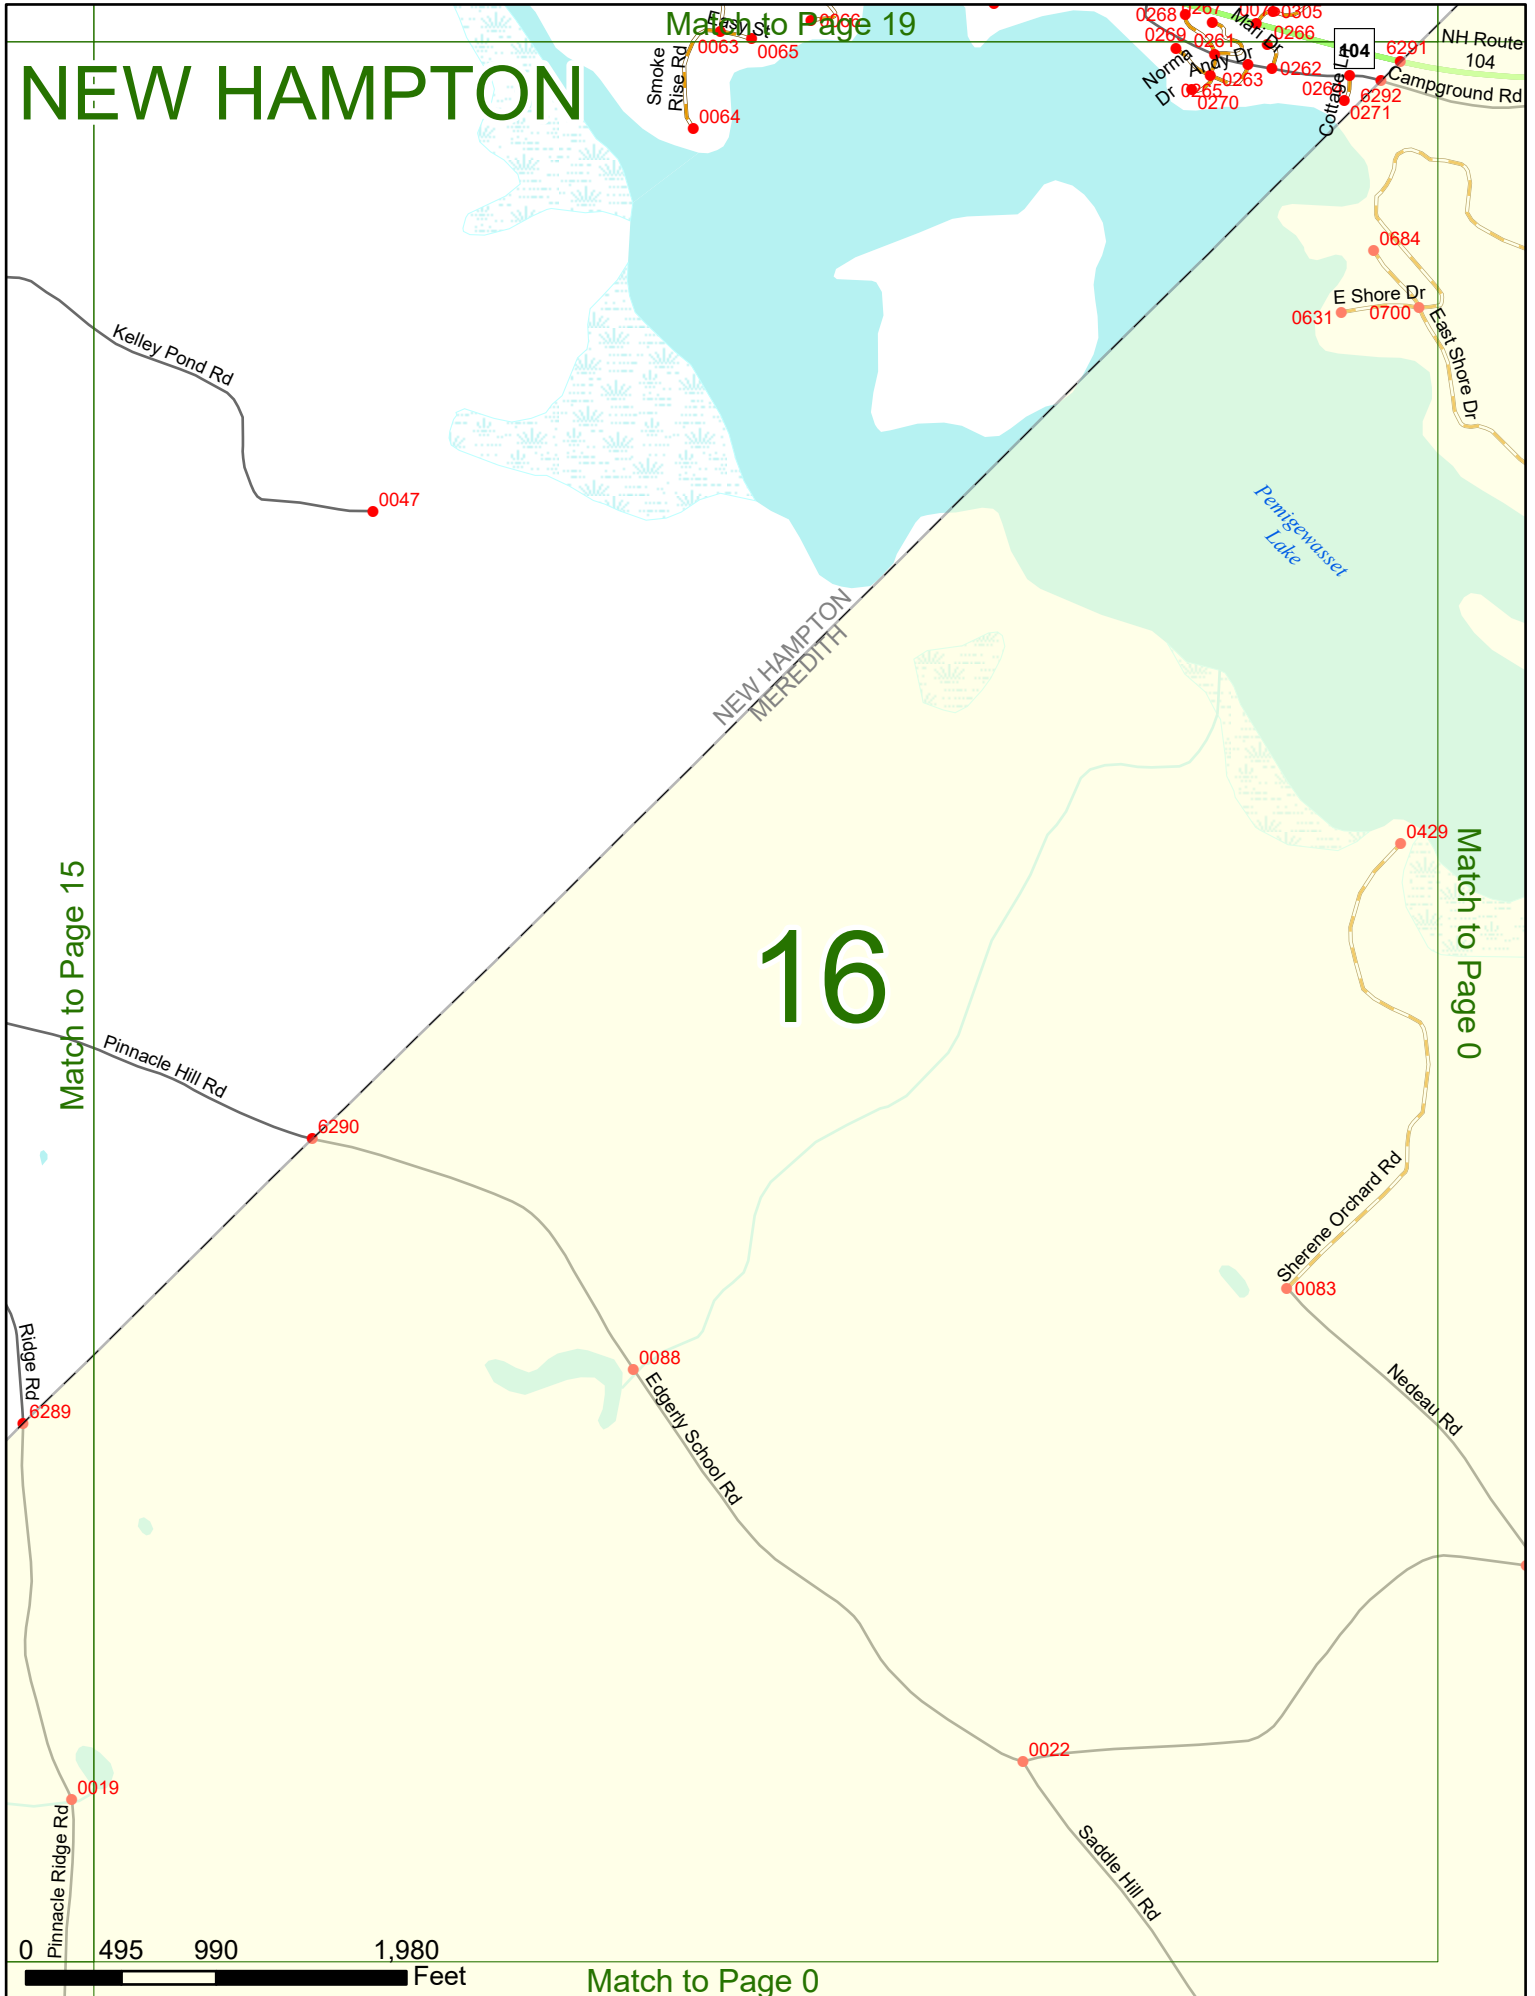

NEW HAMPTON

Match to Page 19

16

Match to Page 0

Match to Page 0

0 495 990 1,980 Feet