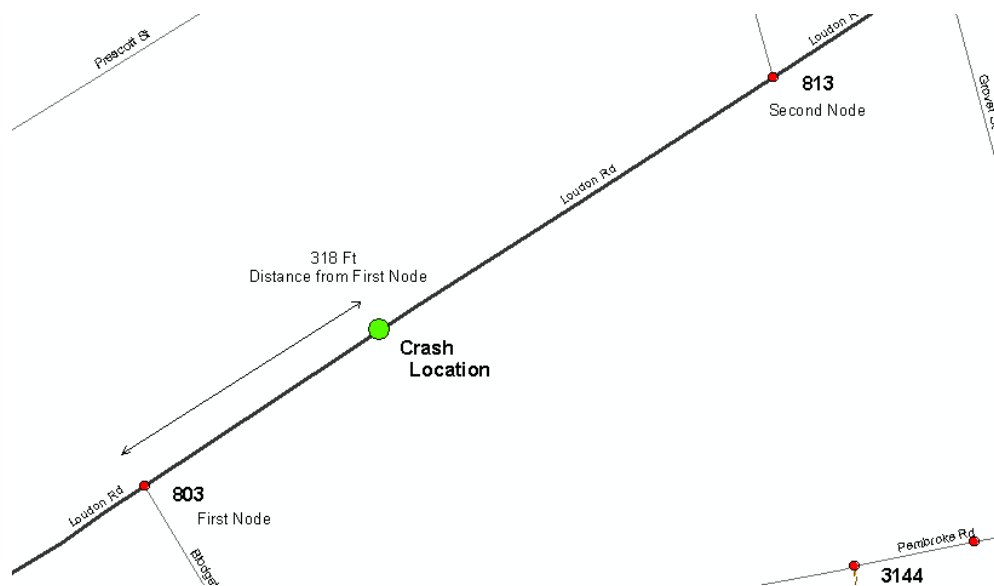

2026 Nodal Reference Bookmap

LEGEND

NHDOT will accept crash locations based on the State of NH Uniform Police Traffic Accident Report.

Crash occurred on:

Option 1 Street Address
 123 Main Street

Option 2 Route No and/or Distance from NESW Intesecting Road, Bridge,
 Street name Intersecting Street Town/County line
 Main Street 500 E Oak Street

Option 3 First Node Distance from First Node Second Node
 515 212 632

Option 4 Route No and/or Mile Marker on Interstate Only NESW Mile (Marker)
 Street name
 189S 700 feet S 36.8

Option 3 – Example

Street Name Loudon Road
First Node 803
Distance from First Node 318 Ft
Second Node 813