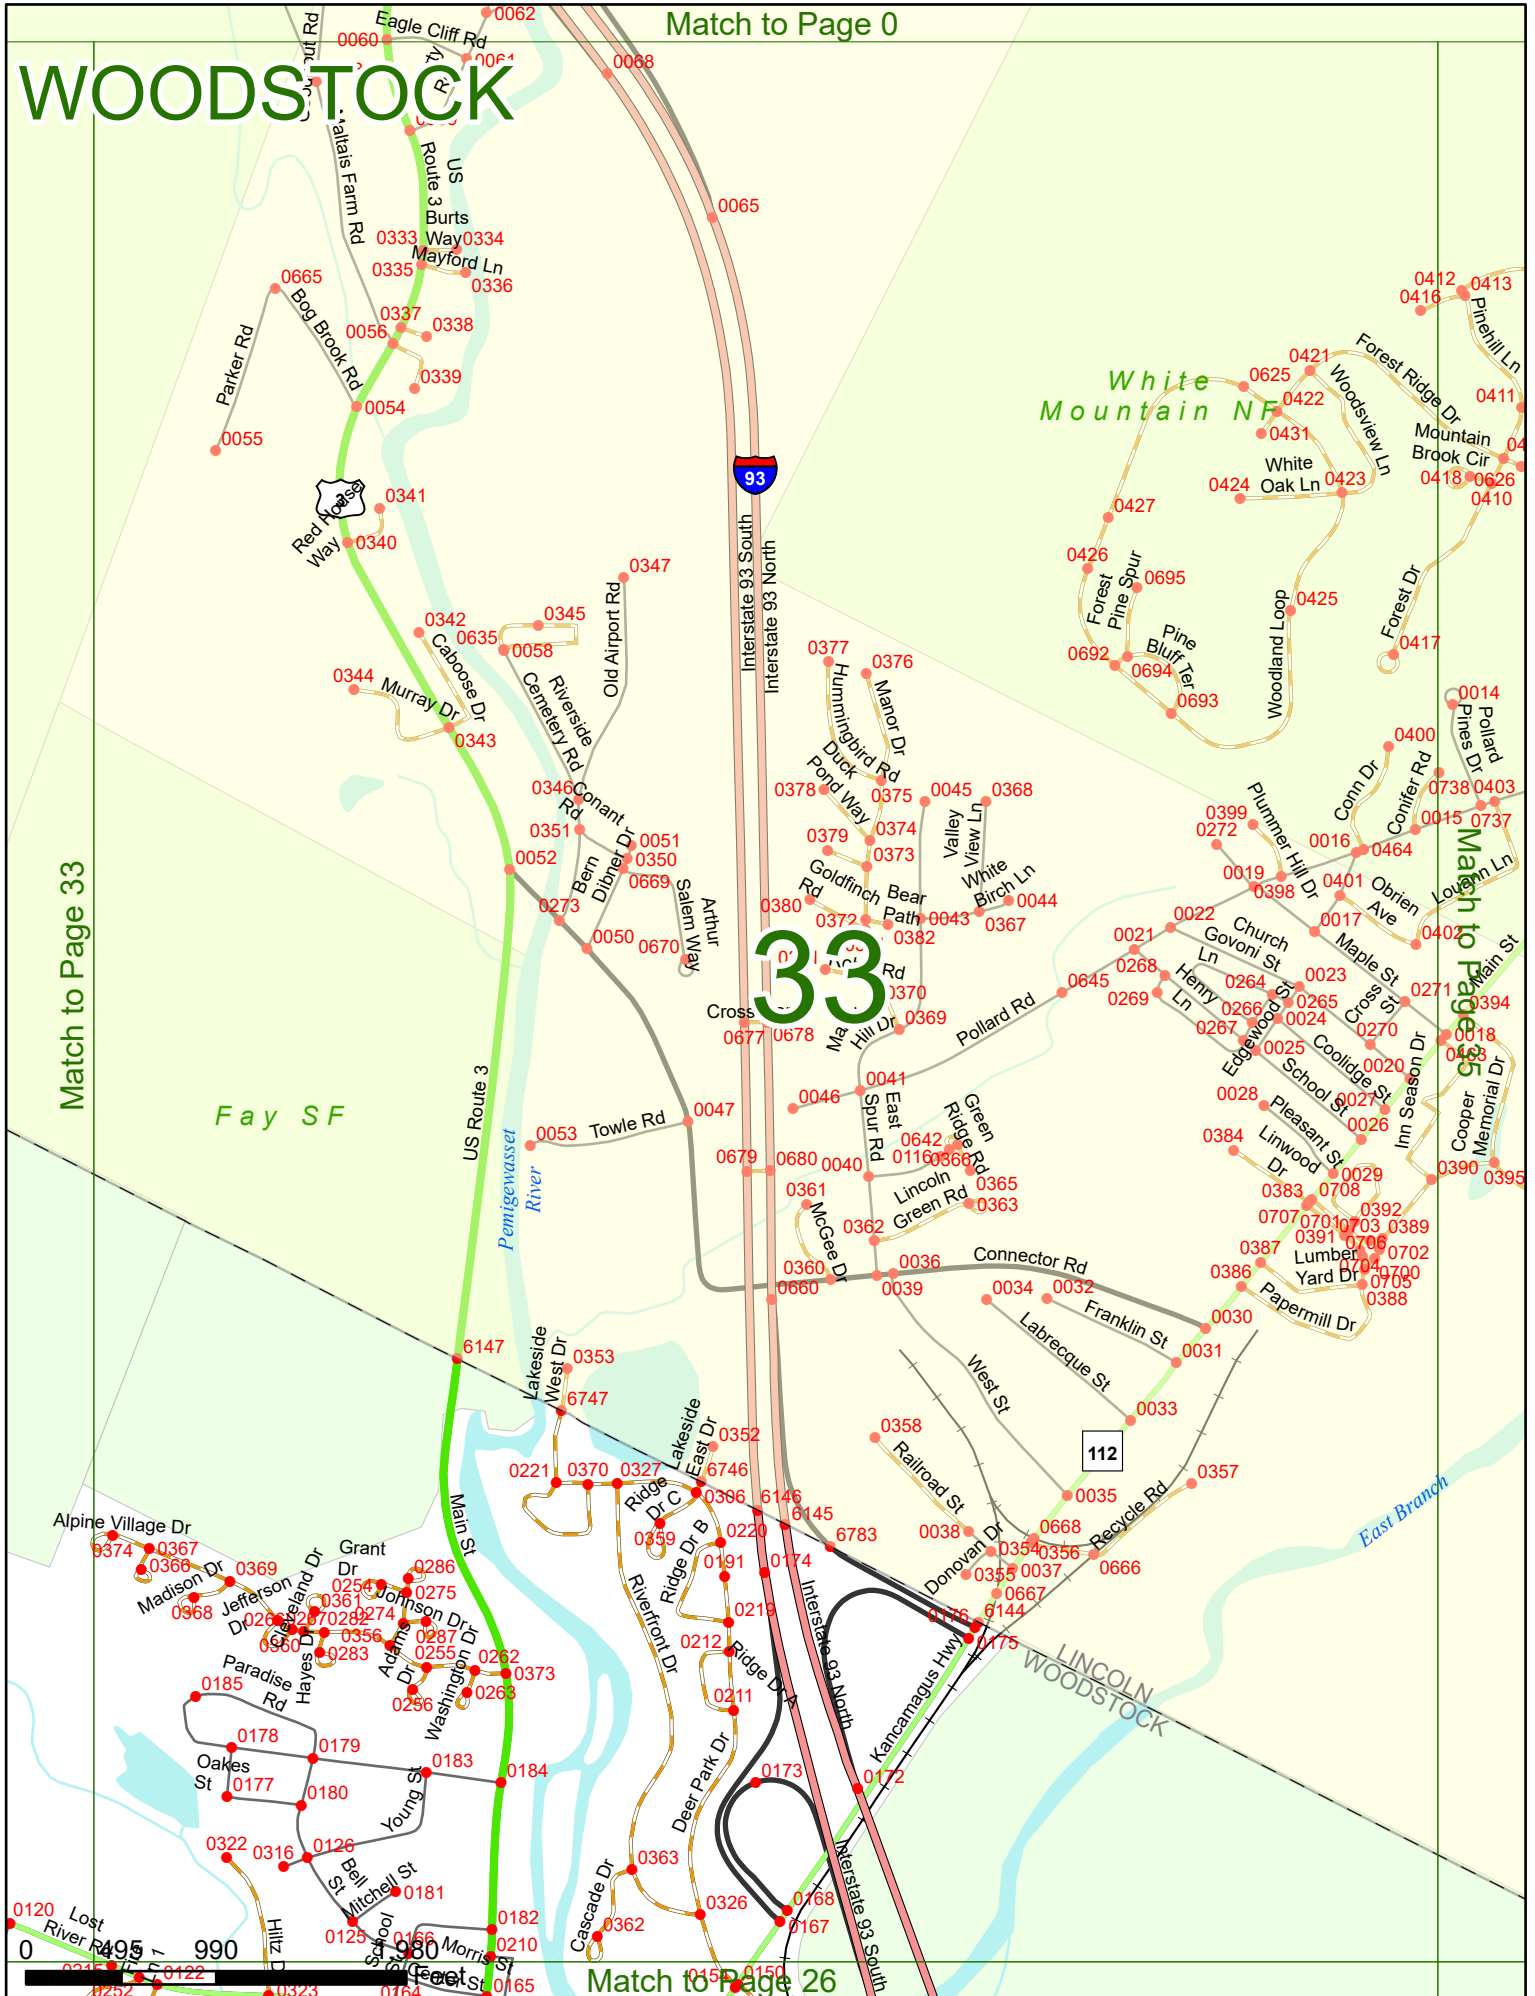

WOODSTOCK

Match to Page 0

Match to Page 33

Match to Page 35

Match to Page 26

Fay SF

White Mountain NF

112

LINCOLN WOODSTOCK