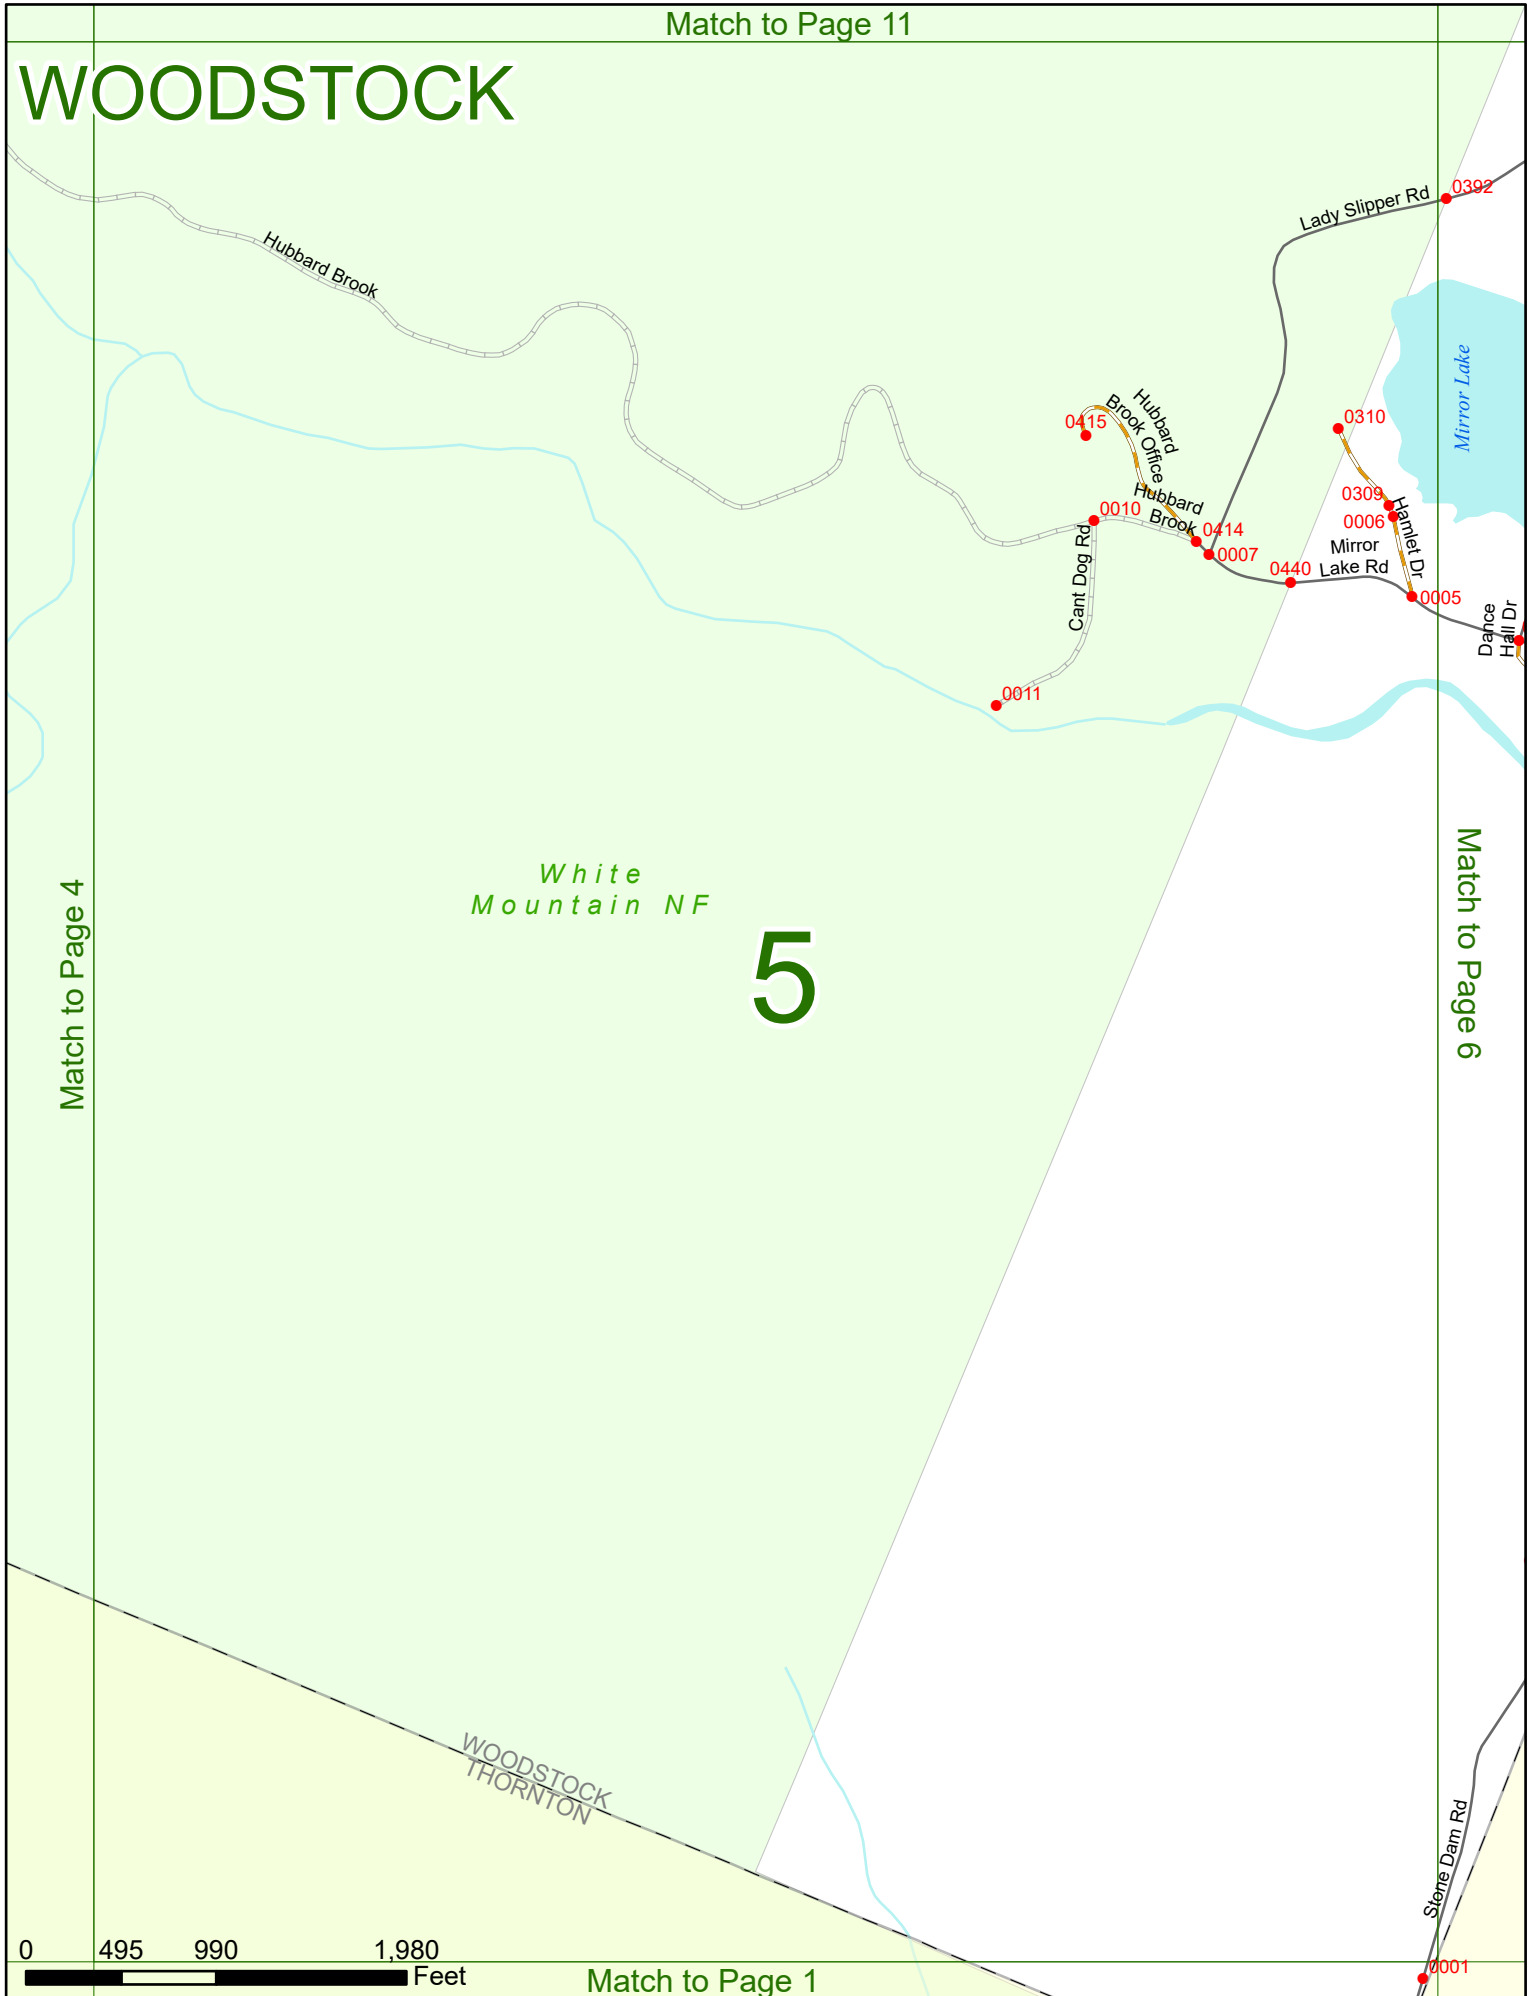

WOODSTOCK

White Mountain NF

5

Match to Page 4

Match to Page 6

WOODSTOCK
THORNTON