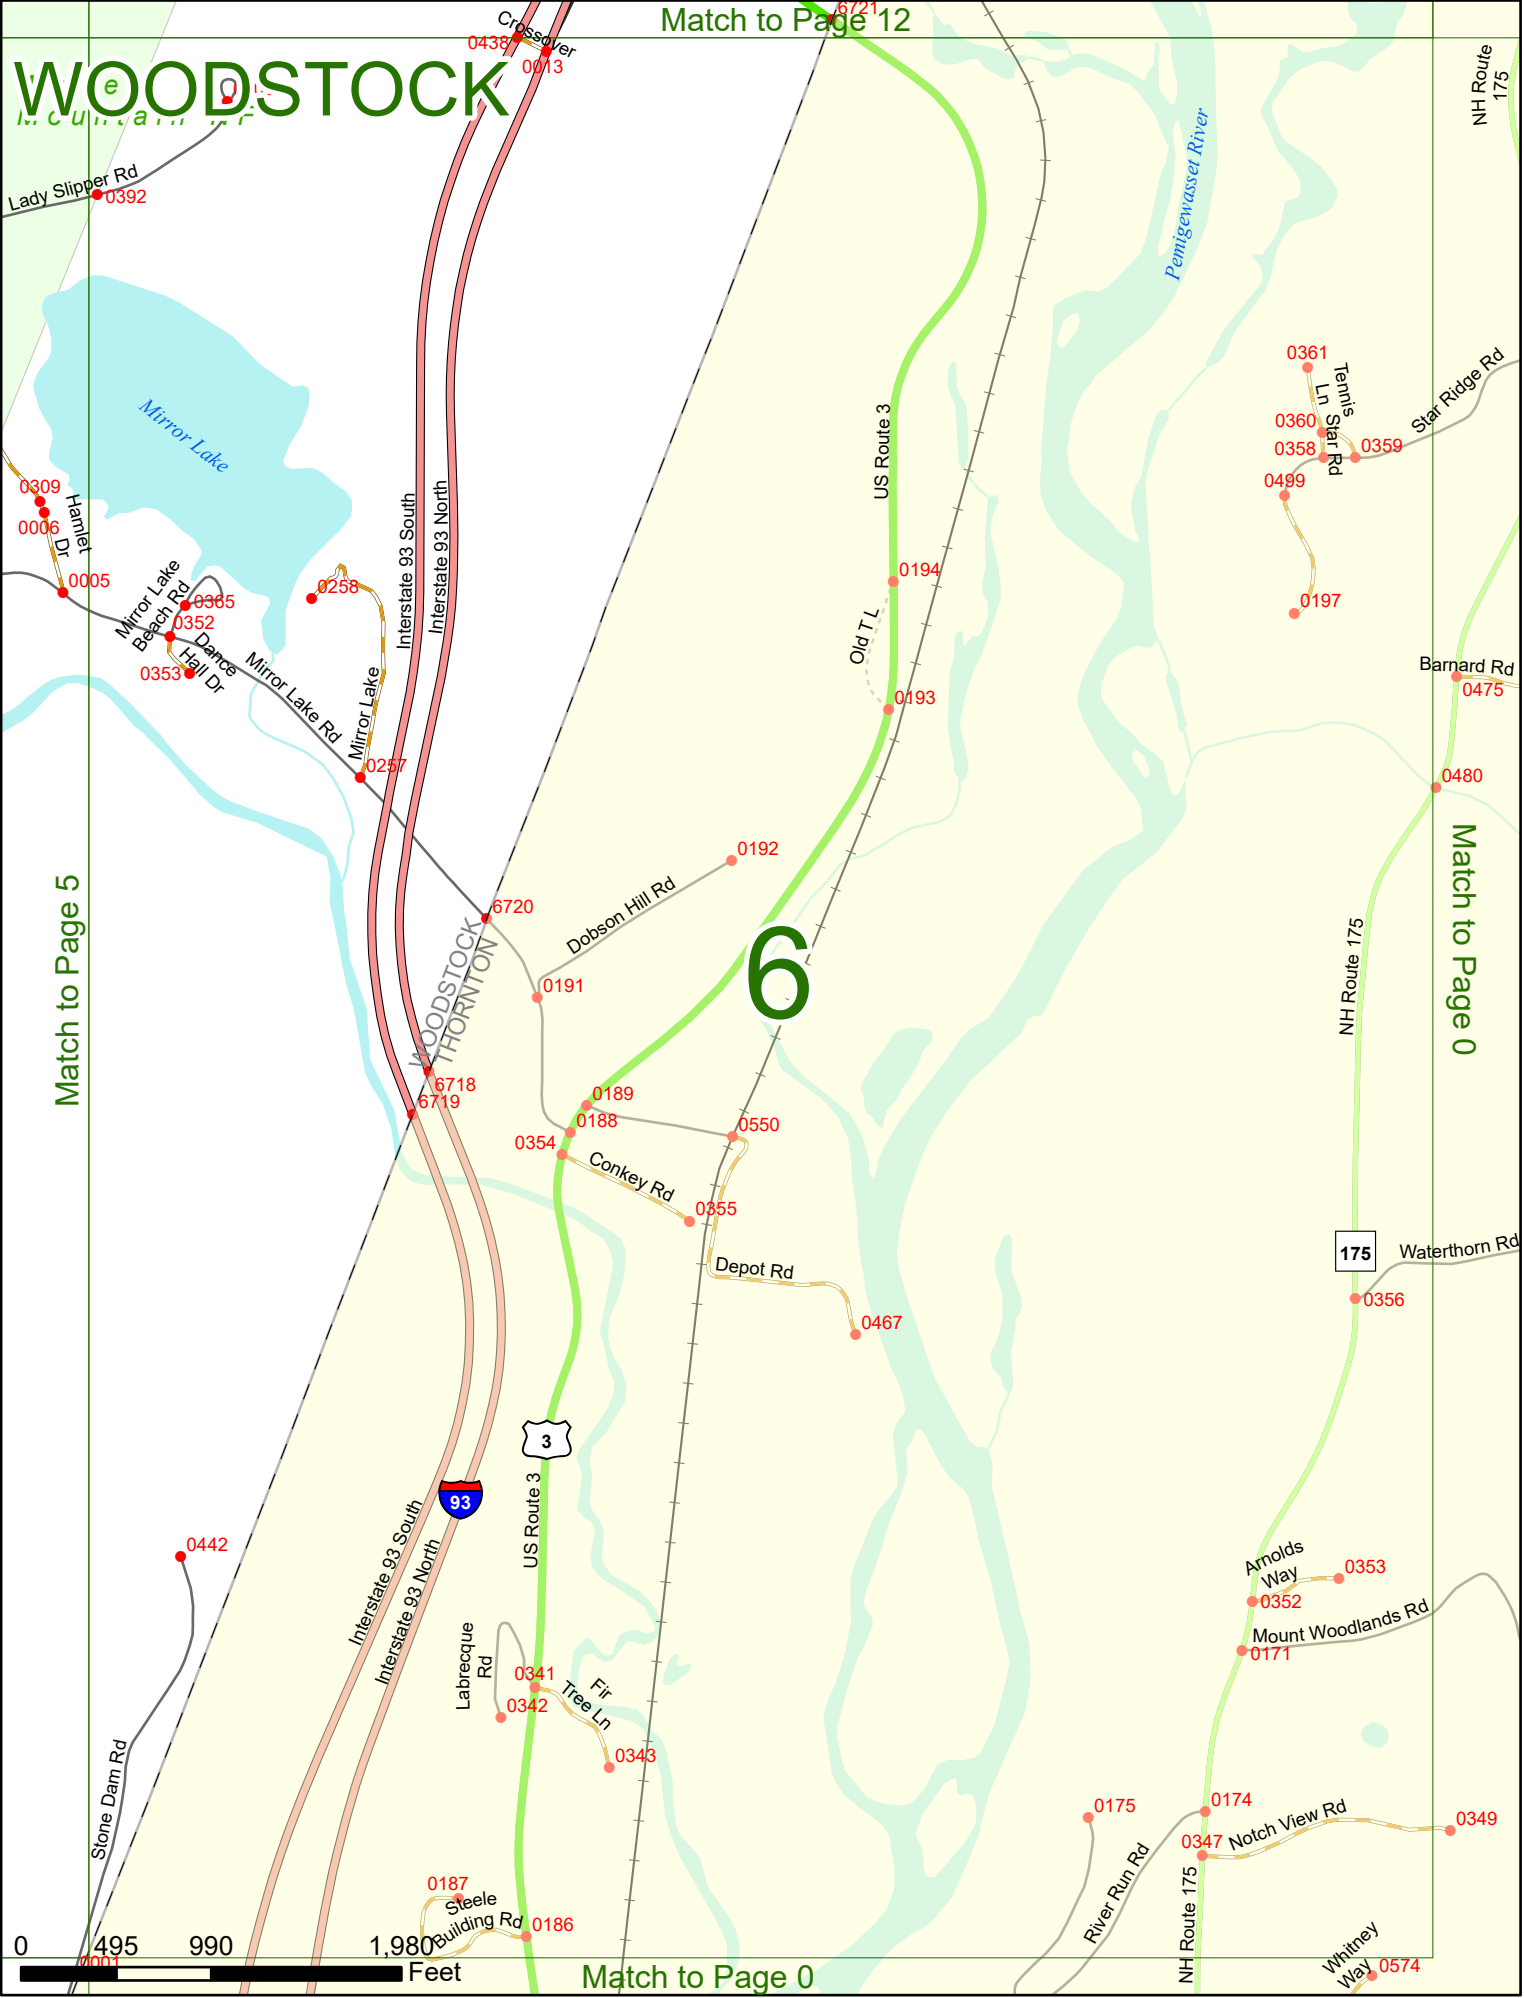

WOODSTOCK

Match to Page 12

Lady Slipper Rd
0392

Crossover
0438
0013

0309
0006
0005
Hamlet Dr

Mirror Lake

Mirror Lake
0365
0352
Dance Hall Dr
0353

0258

Mirror Lake Rd
0257

Interstate 93 South
Interstate 93 North

US Route 3
Old T.L.
0194
0193

0361
0360
0358
0499
Tennis Star Rd
0359

NH Route 175

Barnard Rd
0475

0480

Match to Page 0

Match to Page 5

6

WOODSTOCK
THORNTON

06720

0191

0192

0189
0188

0550

0354

Conkey Rd

0355

Depot Rd

0467

175 Waterthorn Rd

0356

3

93

Interstate 93 South
Interstate 93 North

US Route 3

Labrecque Rd

0341
0342

Fir Tree Ln

0343

Arnolds Way
0353

0352

Mount Woodlands Rd
0171

Stone Dam Rd

0442

0175

0174

0347 Notch View Rd

0349

0187

Steele Building Rd

0186

River Run Rd

NH Route 175

Whitney Way

0574

0 495 990

1,980

Feet

Match to Page 0