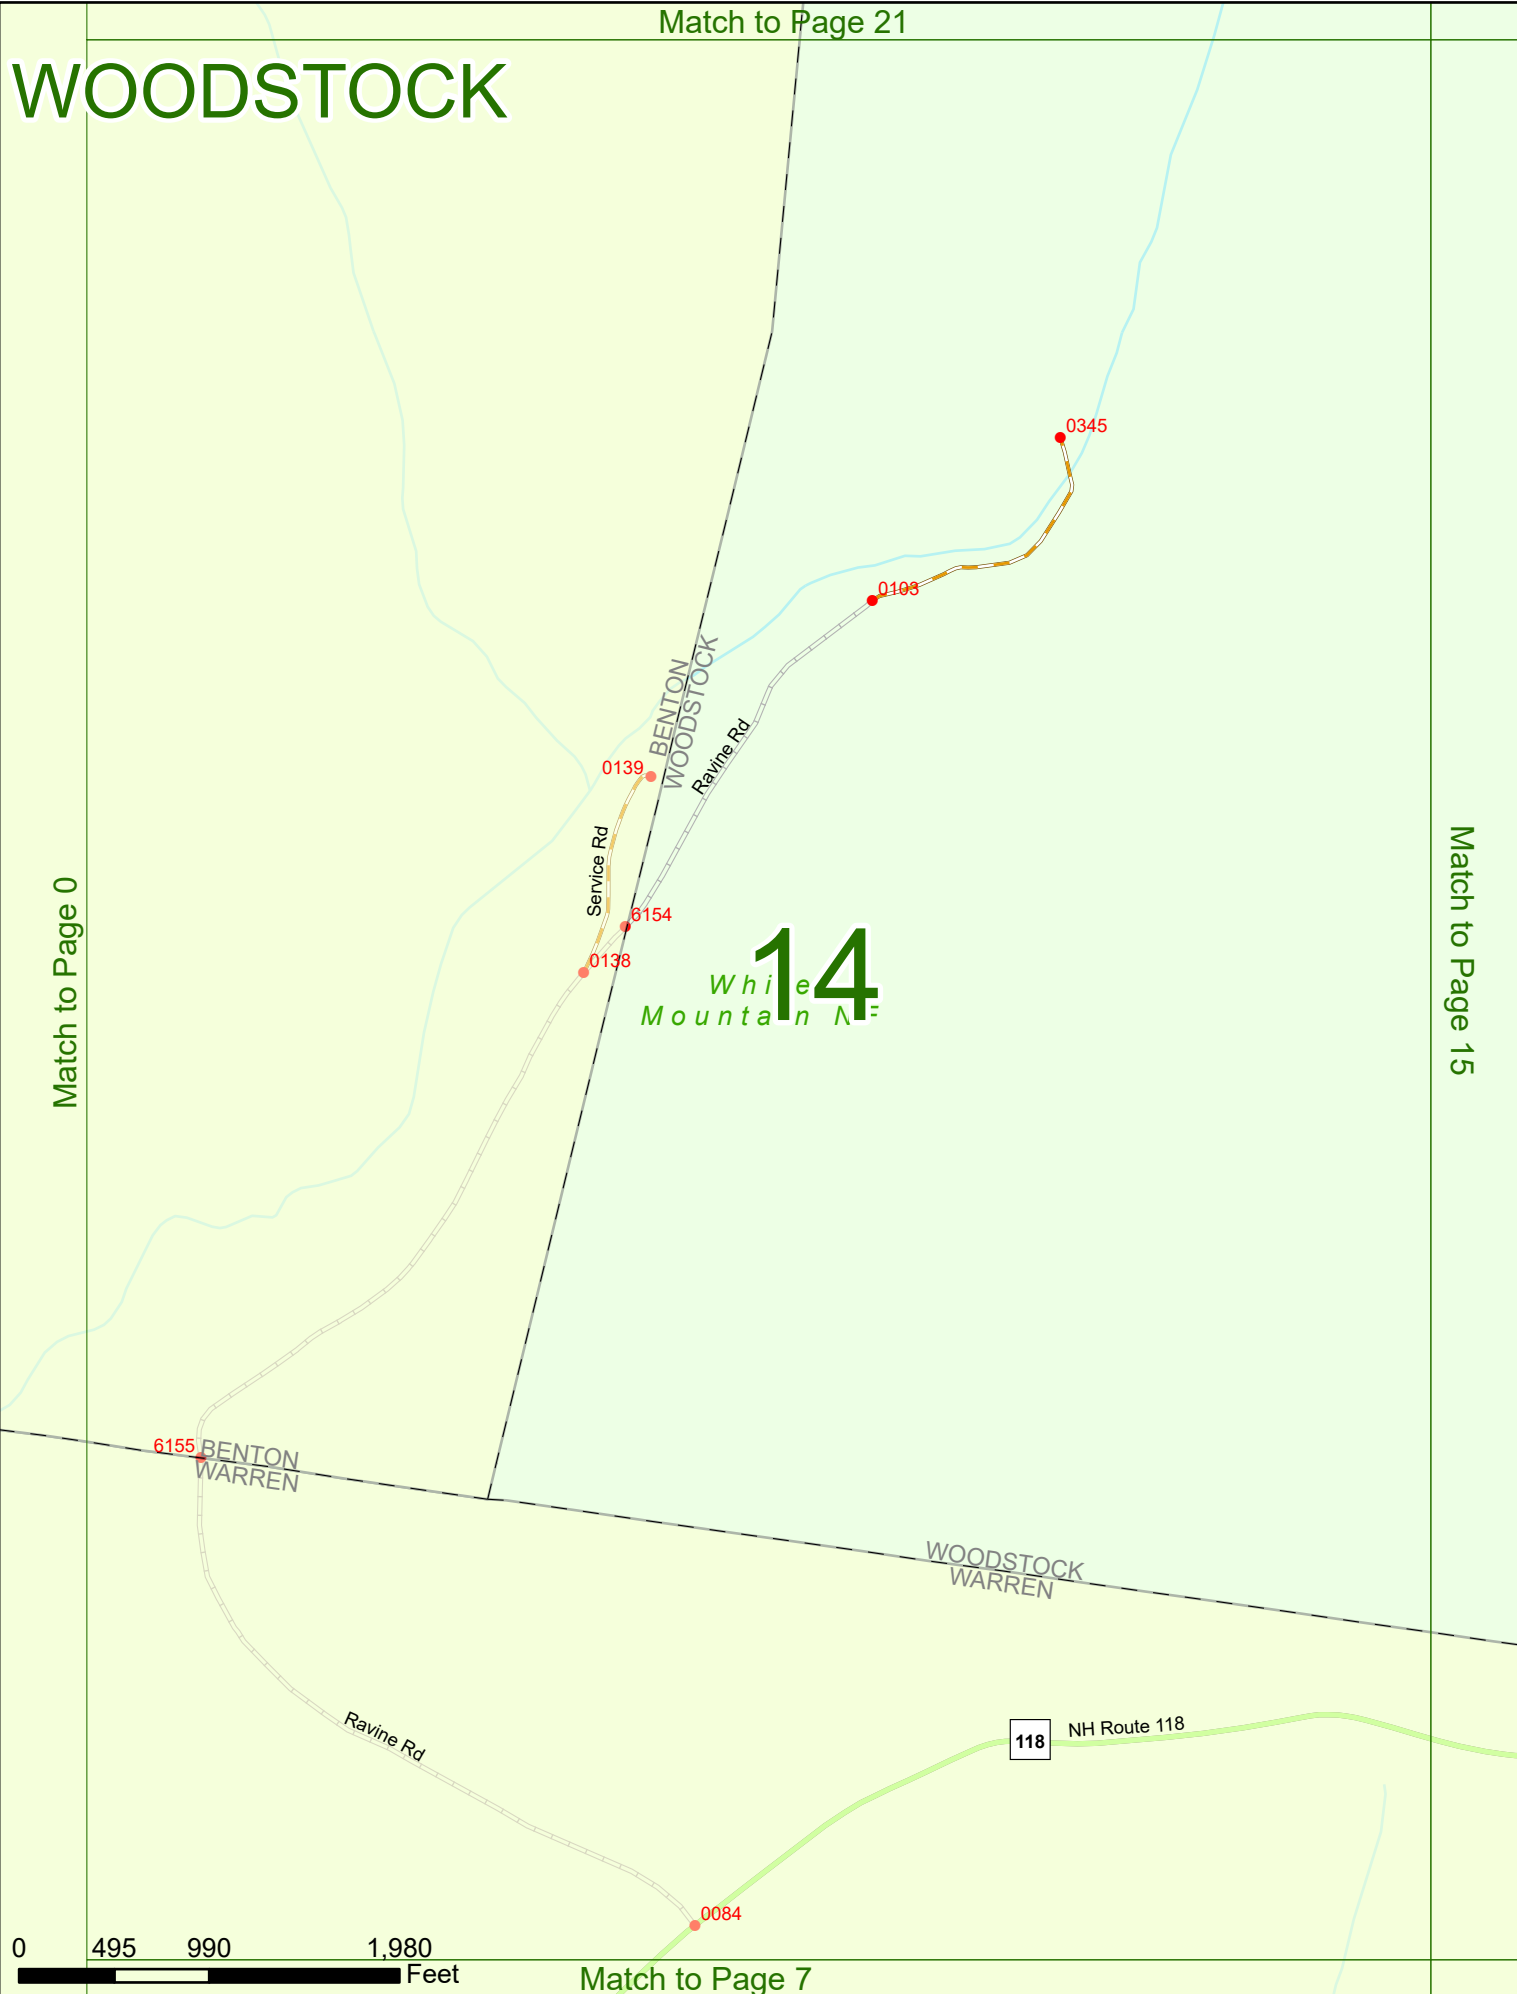

WOODSTOCK

Match to Page 0

Match to Page 15

White Mountain National Forest
14