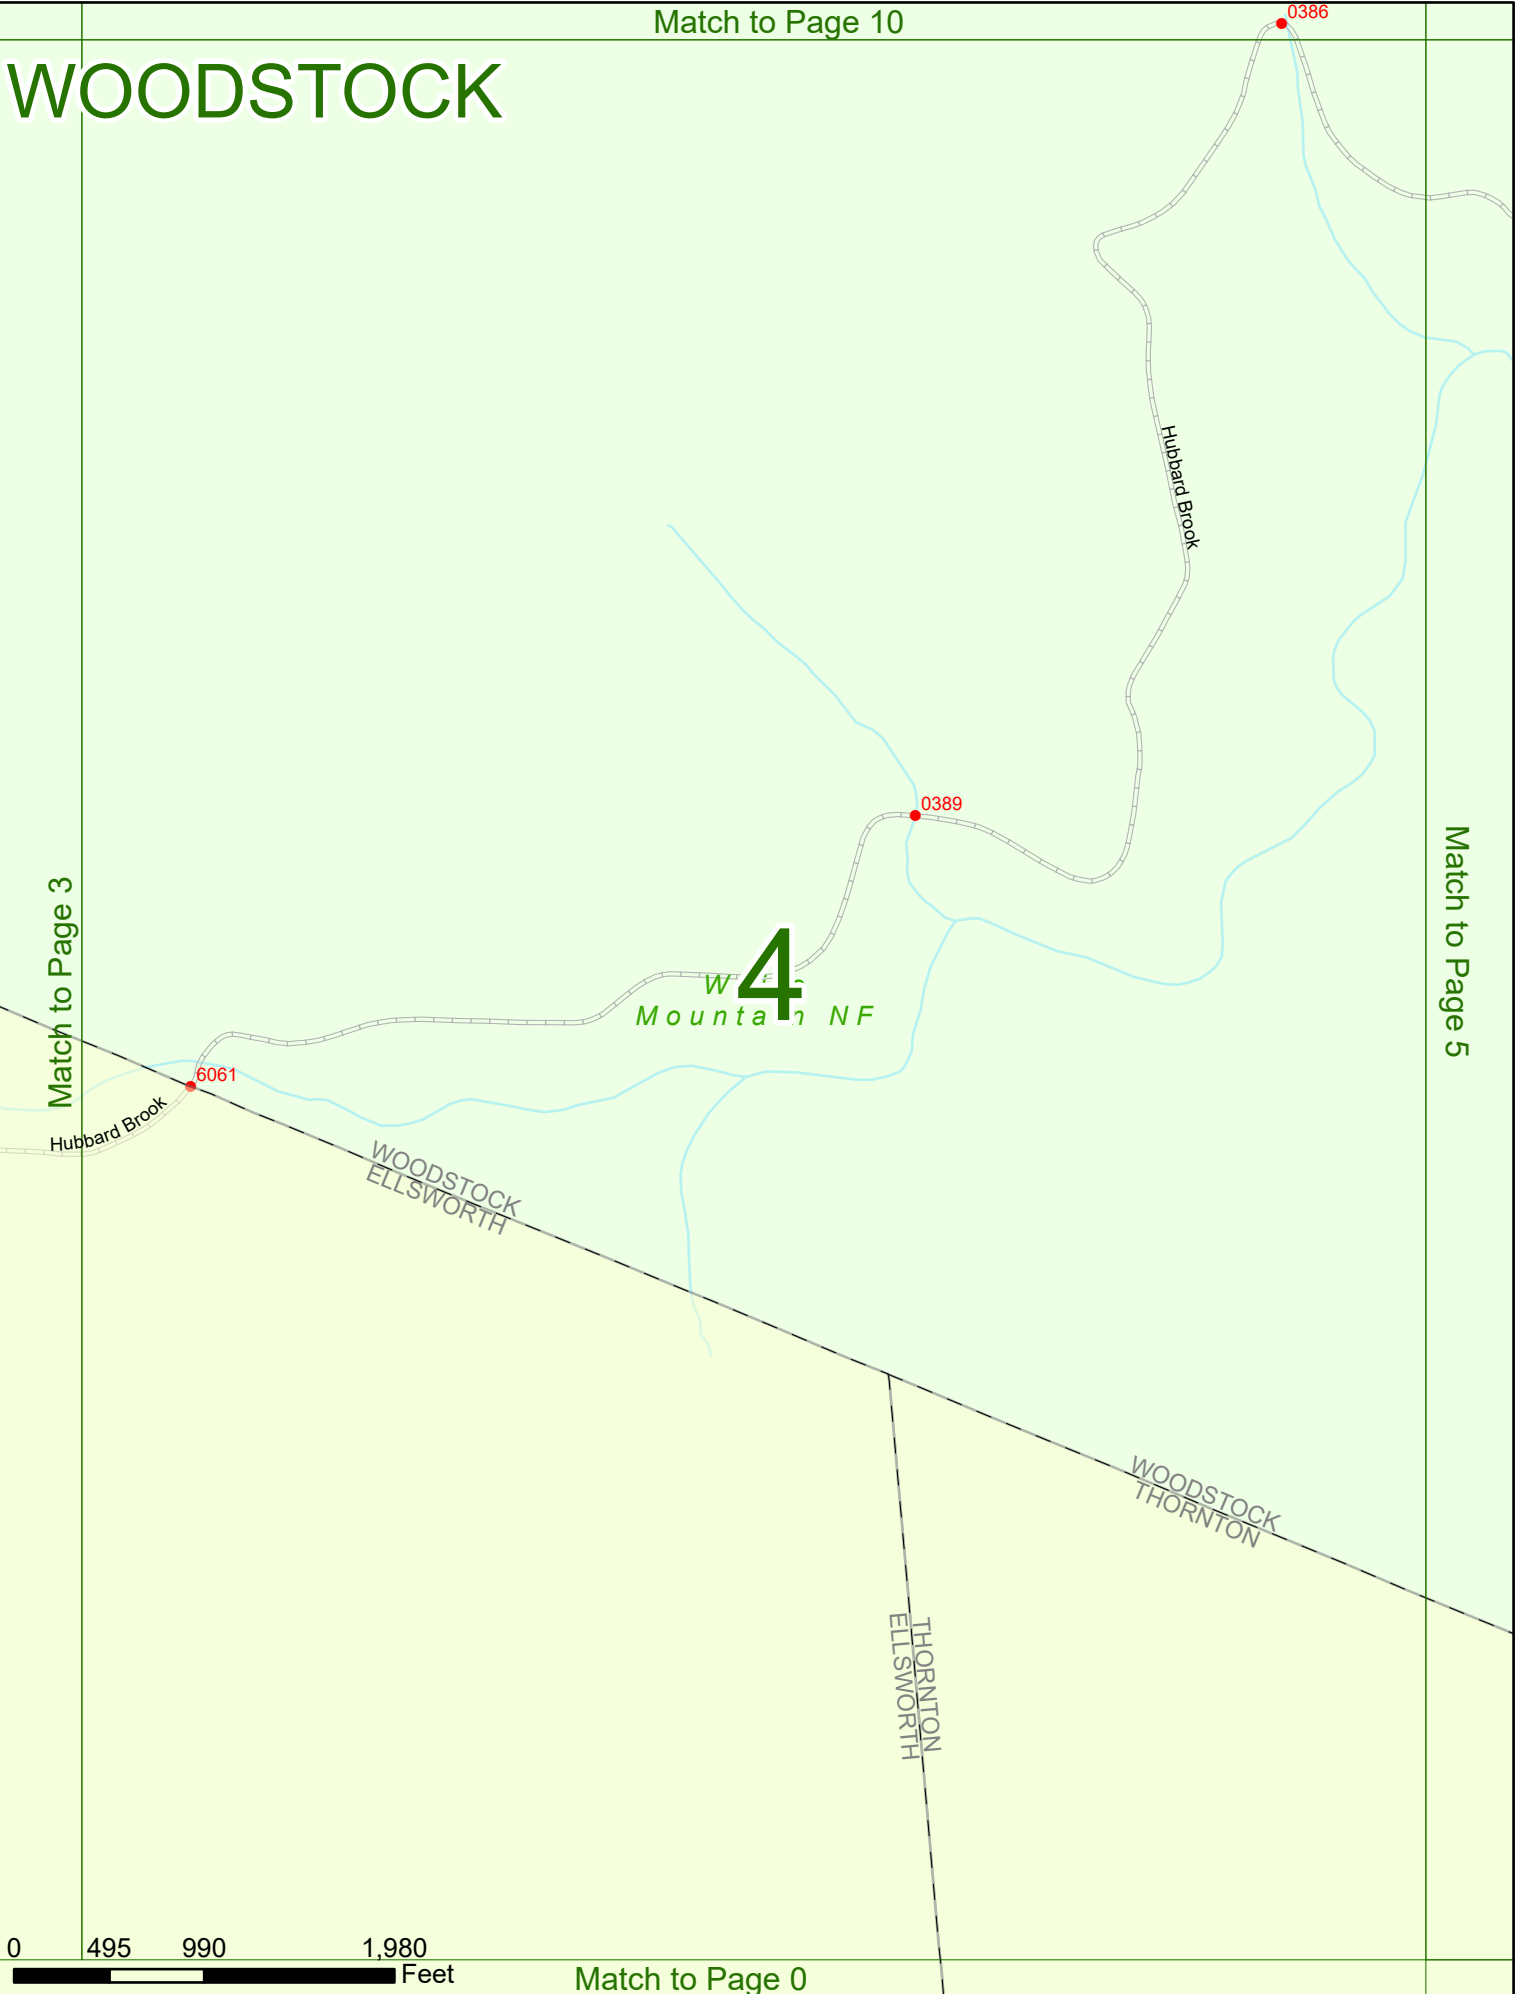

WOODSTOCK

Match to Page 5

Match to Page 3