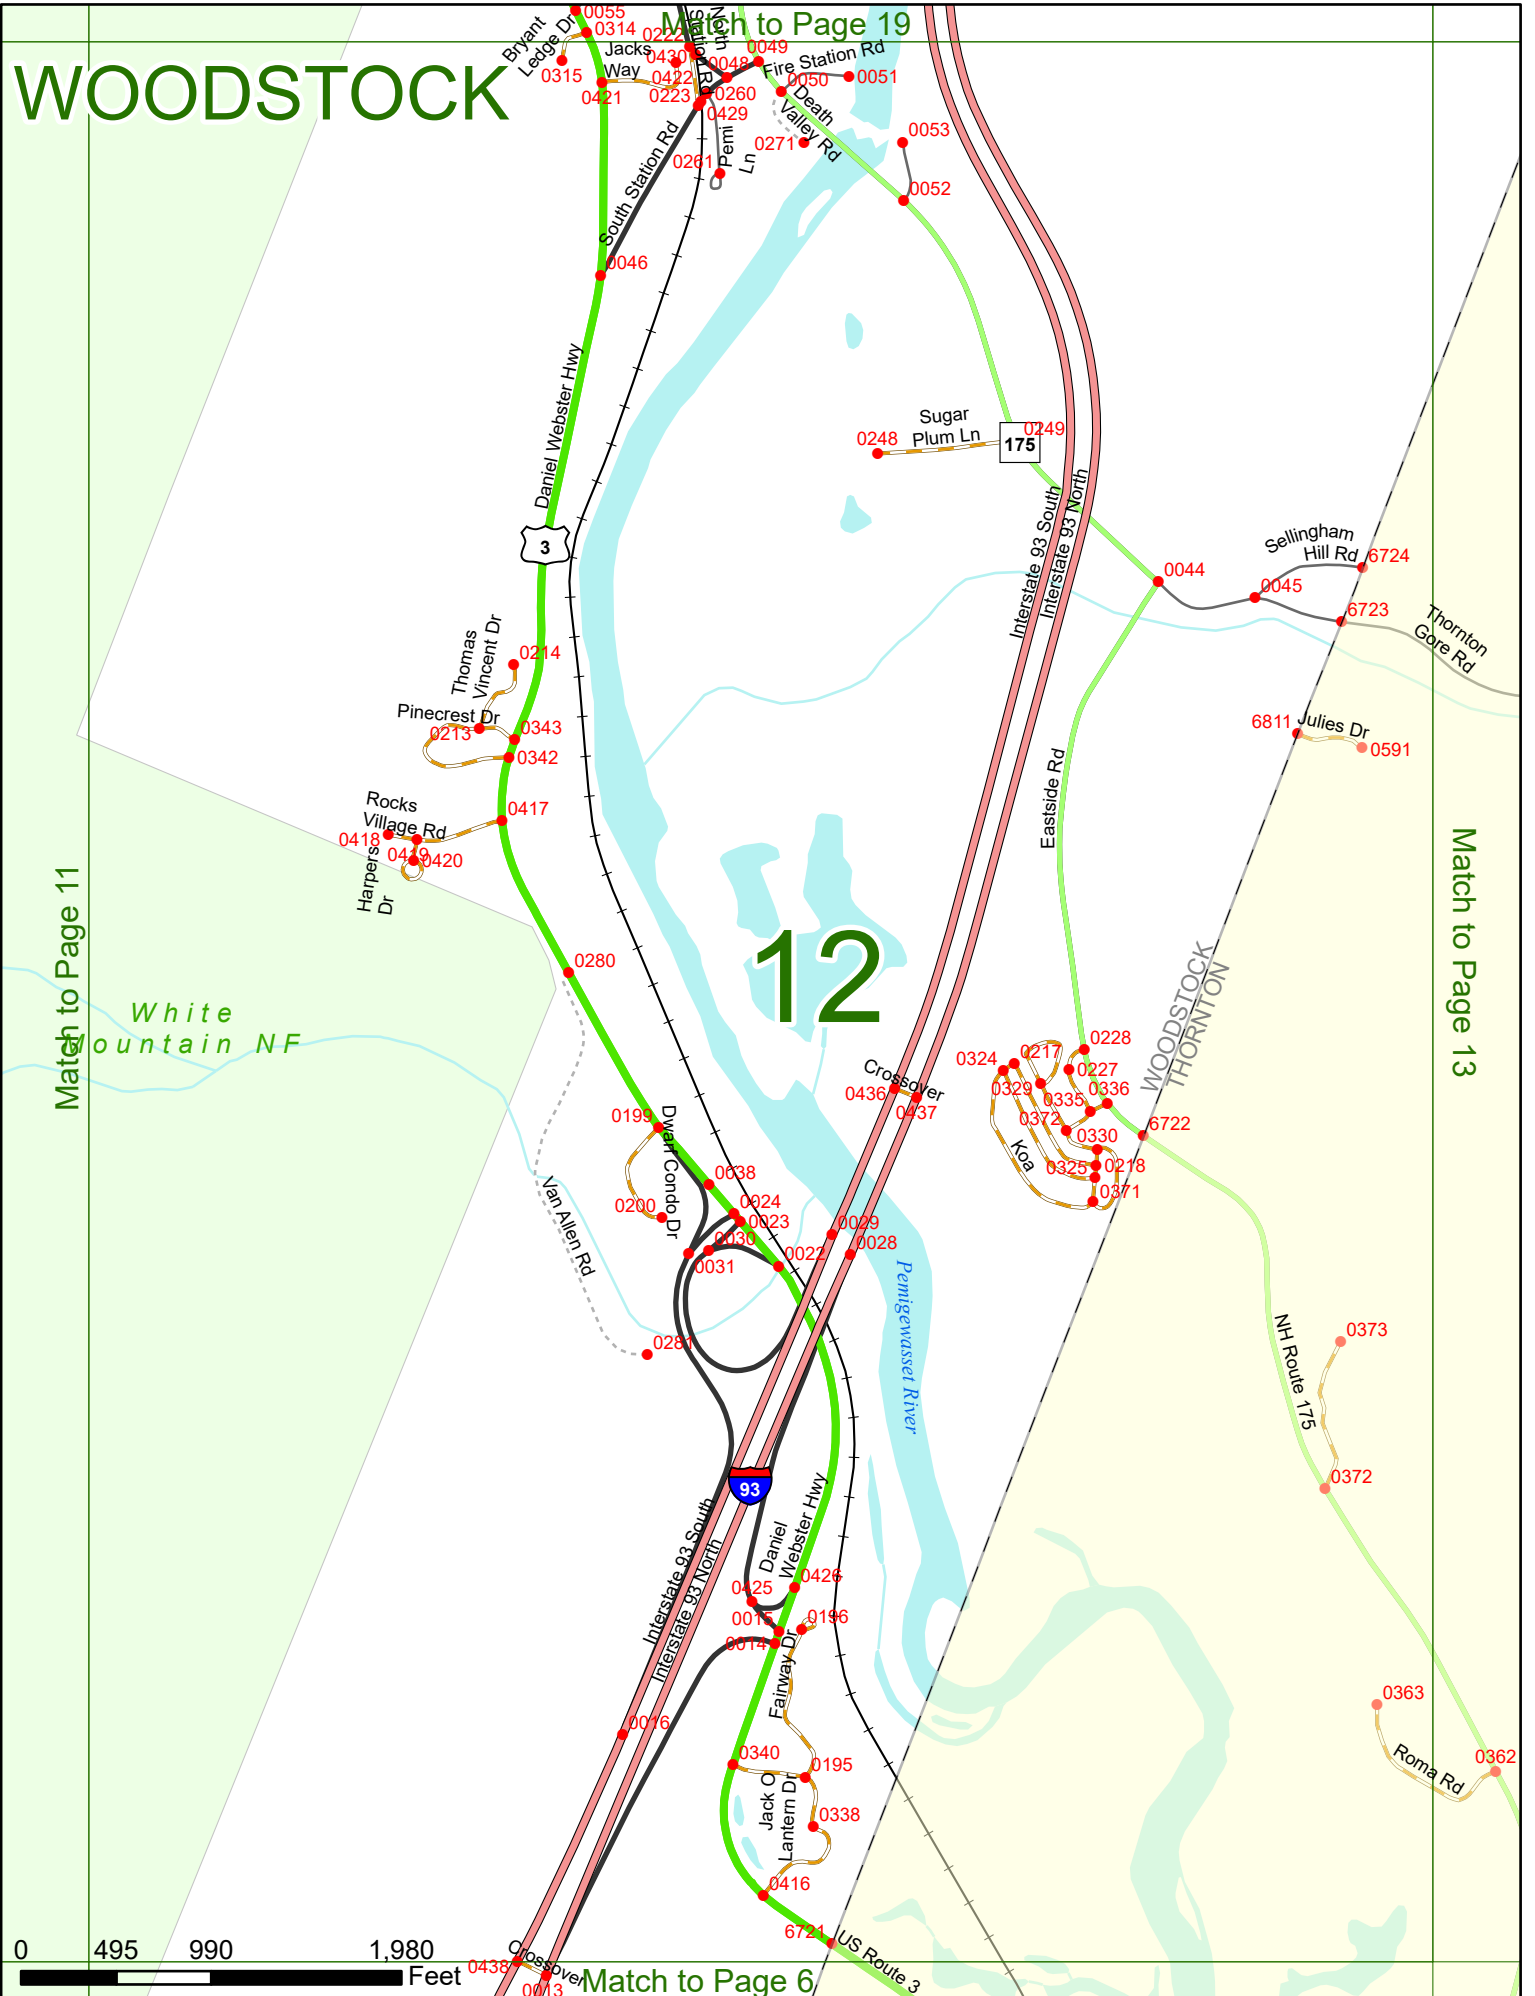

WOODSTOCK

Match to Page 19

Match to Page 11

Match to Page 13

12

0 495 990 1,980 Feet

Match to Page 6