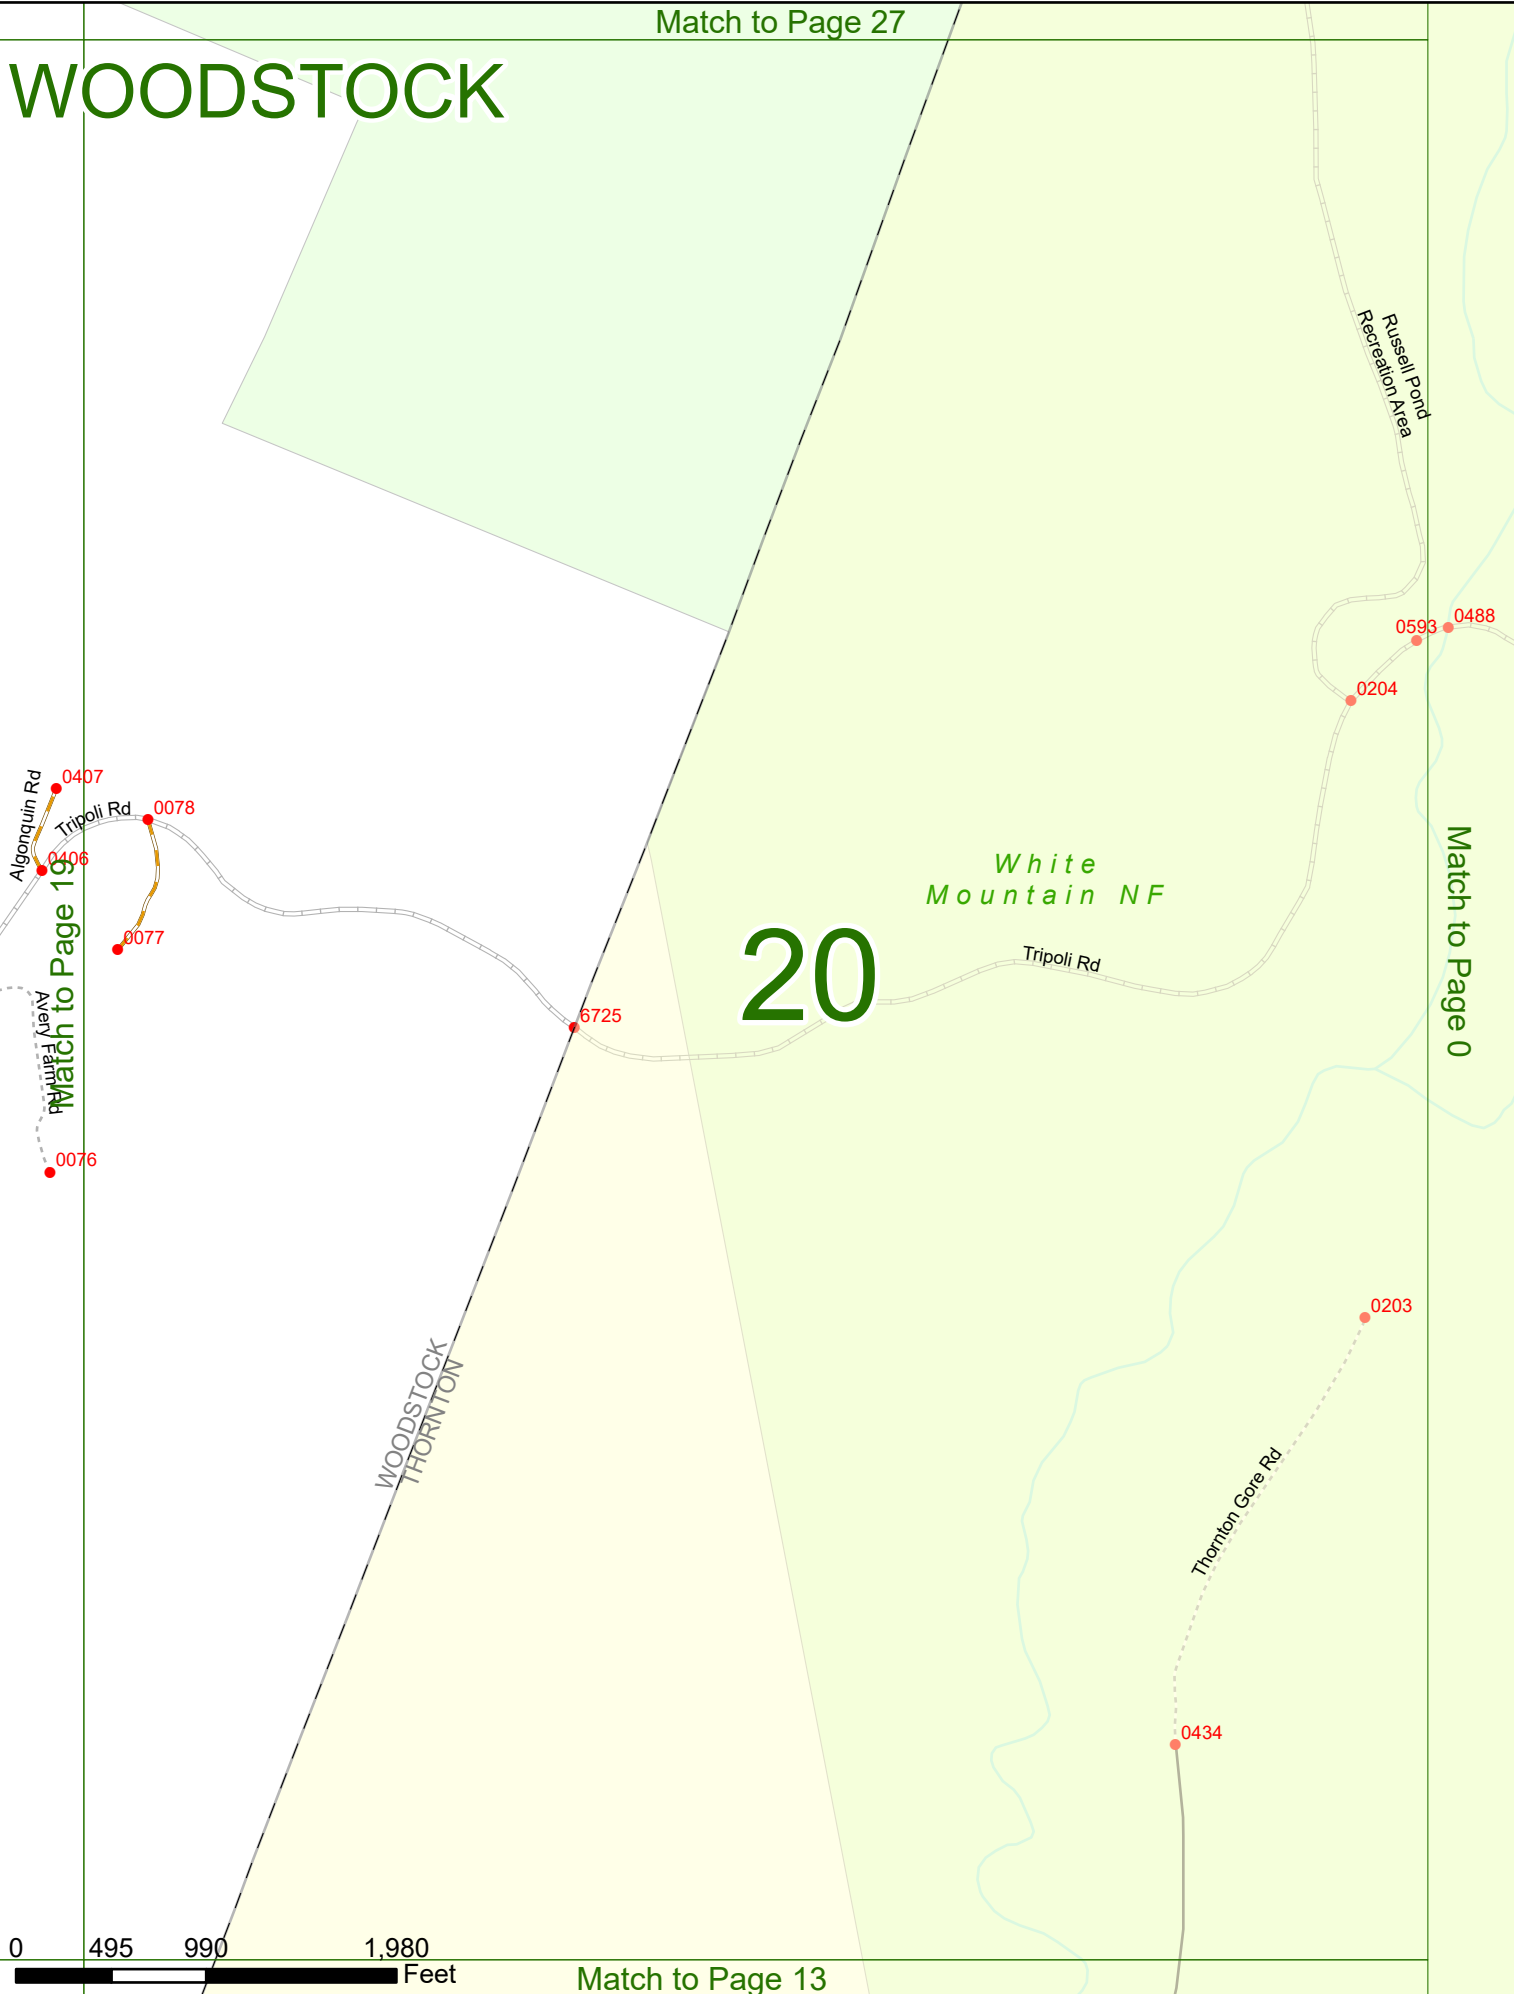

Match to Page 27

WOODSTOCK

20

White Mountain NF

Match to Page 0

Match to Page 19

Match to Page 13