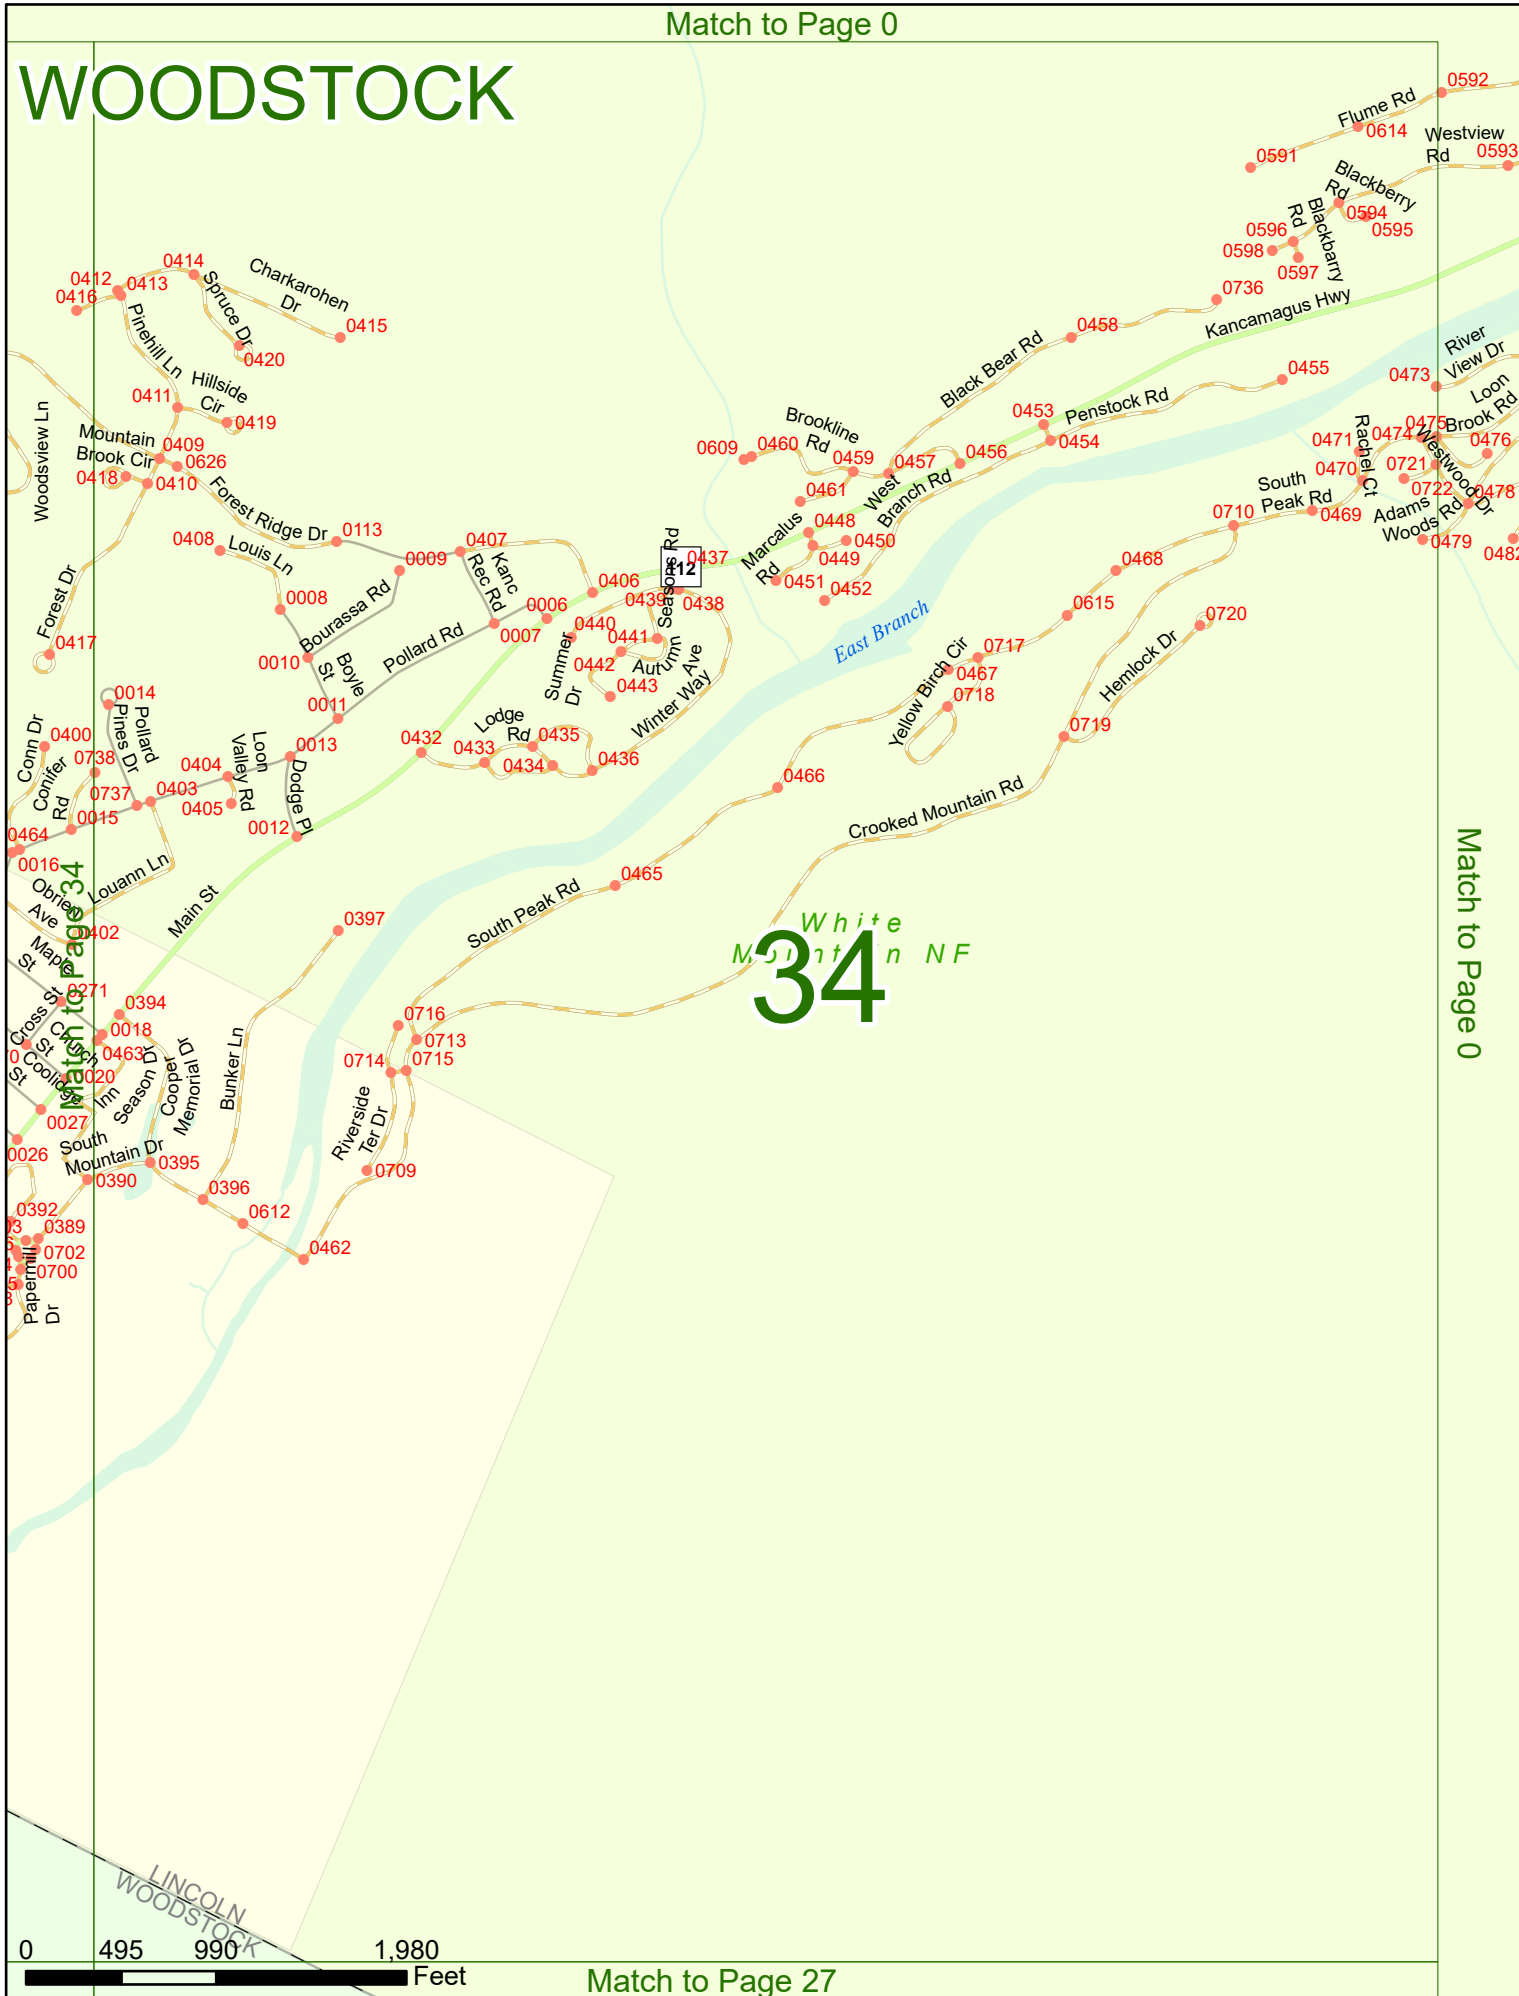

WOODSTOCK

Match to Page 0

0 495 990 Feet

Match to Page 27

White Mountain NF
34