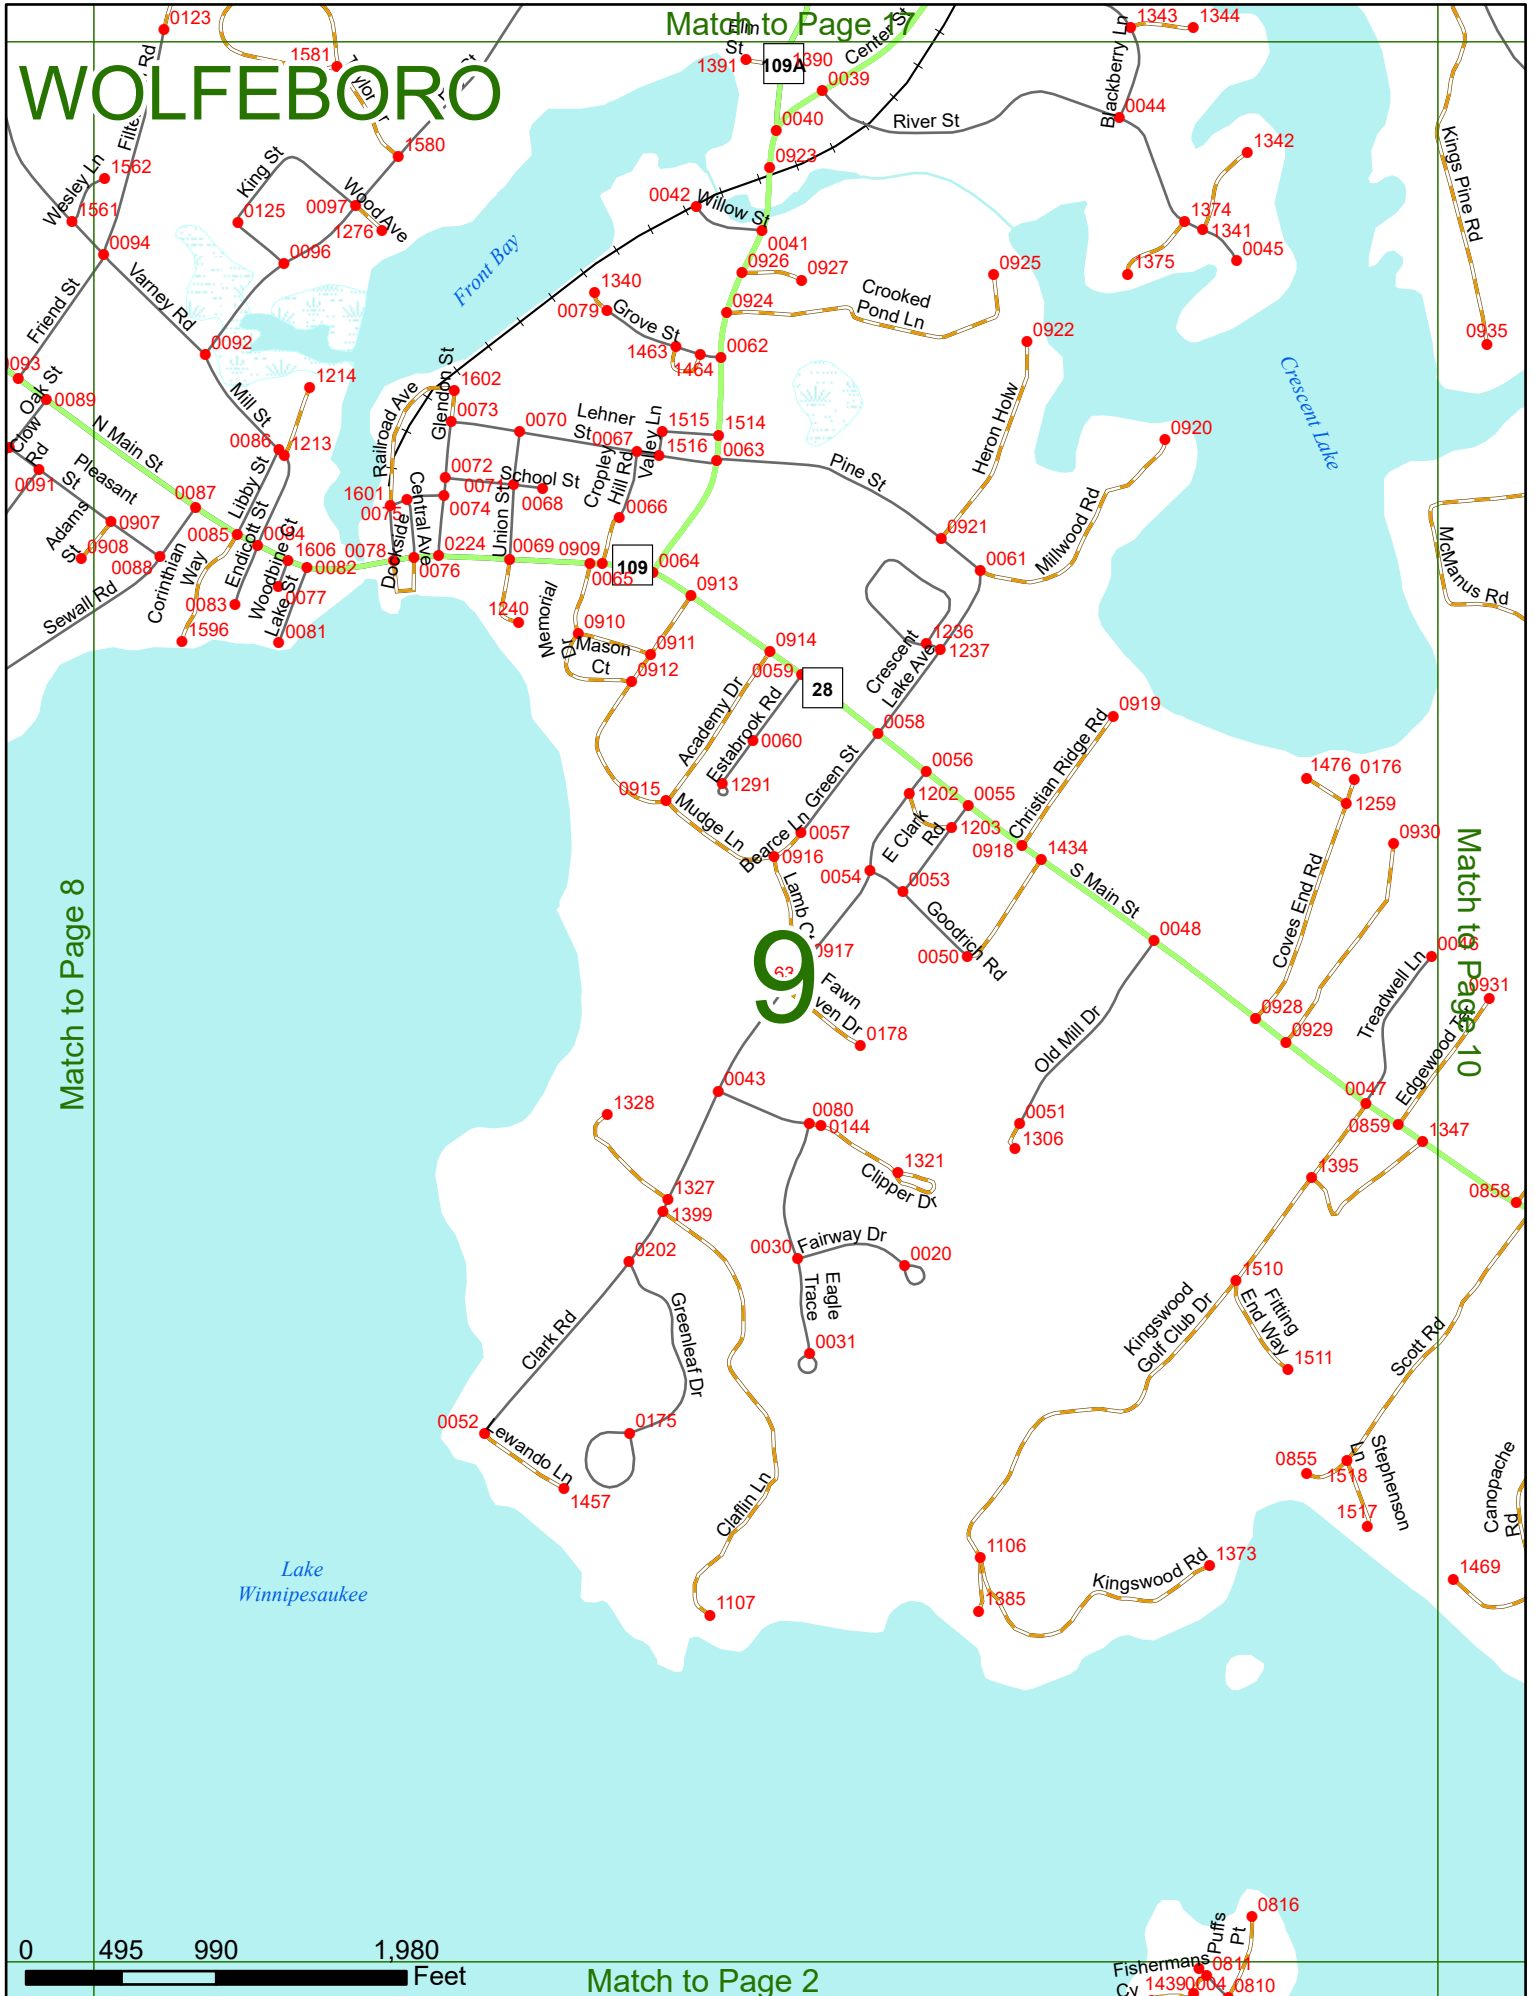

WOLFEBORO

0 495 990 1,980 Feet

Match to Page 2

Fisherman's Pt. 0816
Cv 1439004 0810