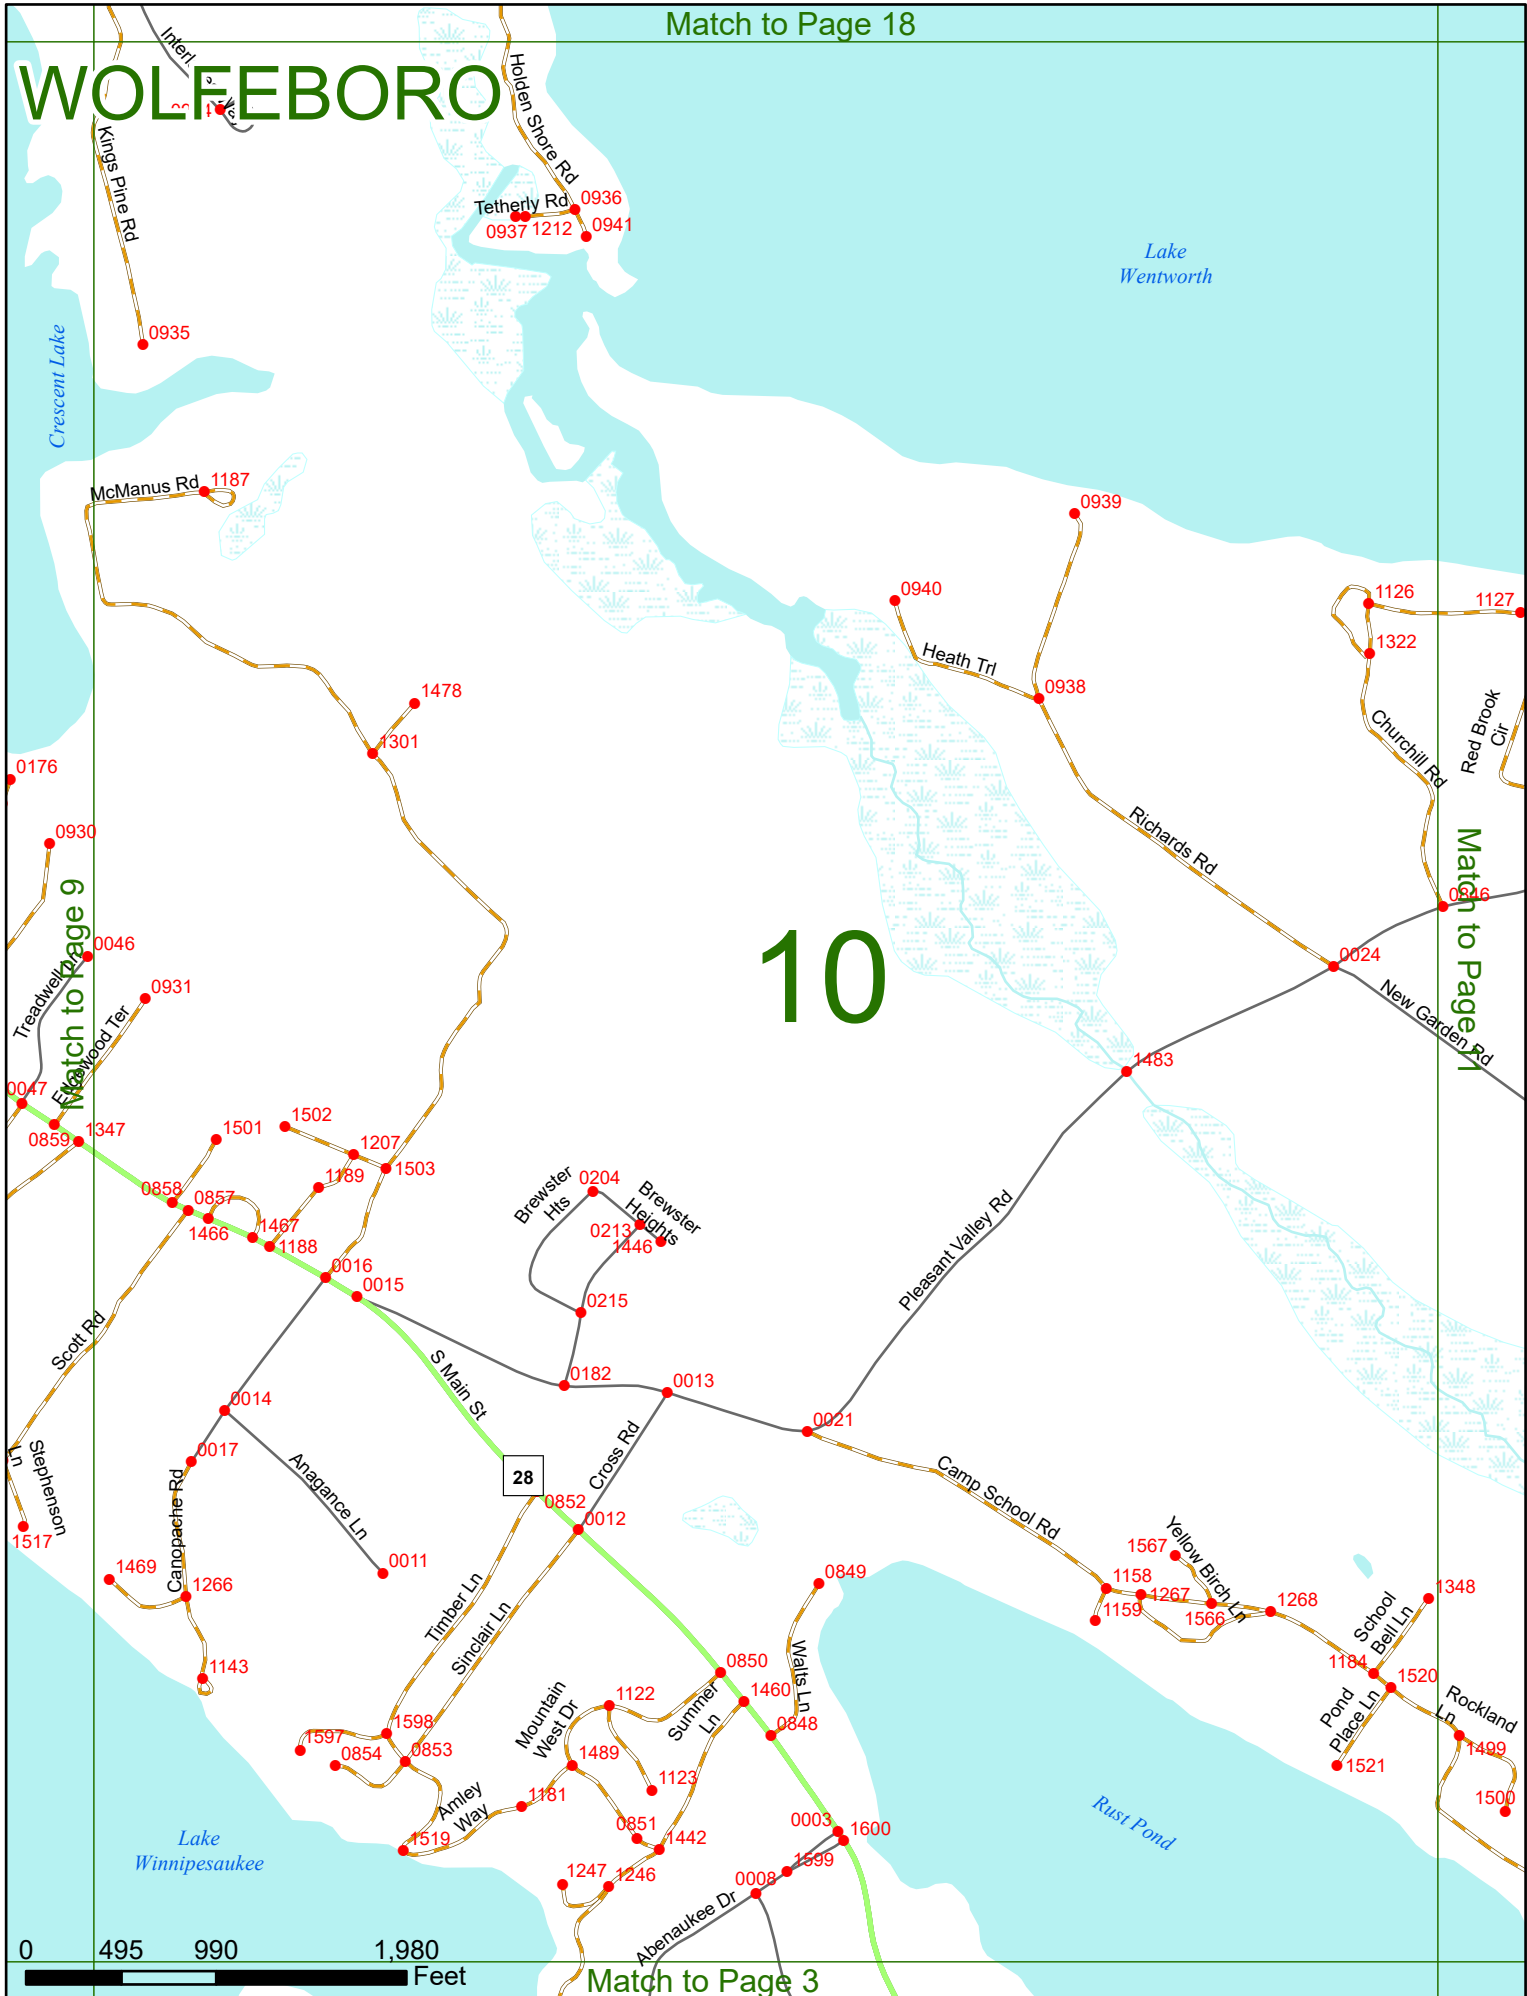

WOLFEBORO

10

Match to Page 9

Match to Page 11