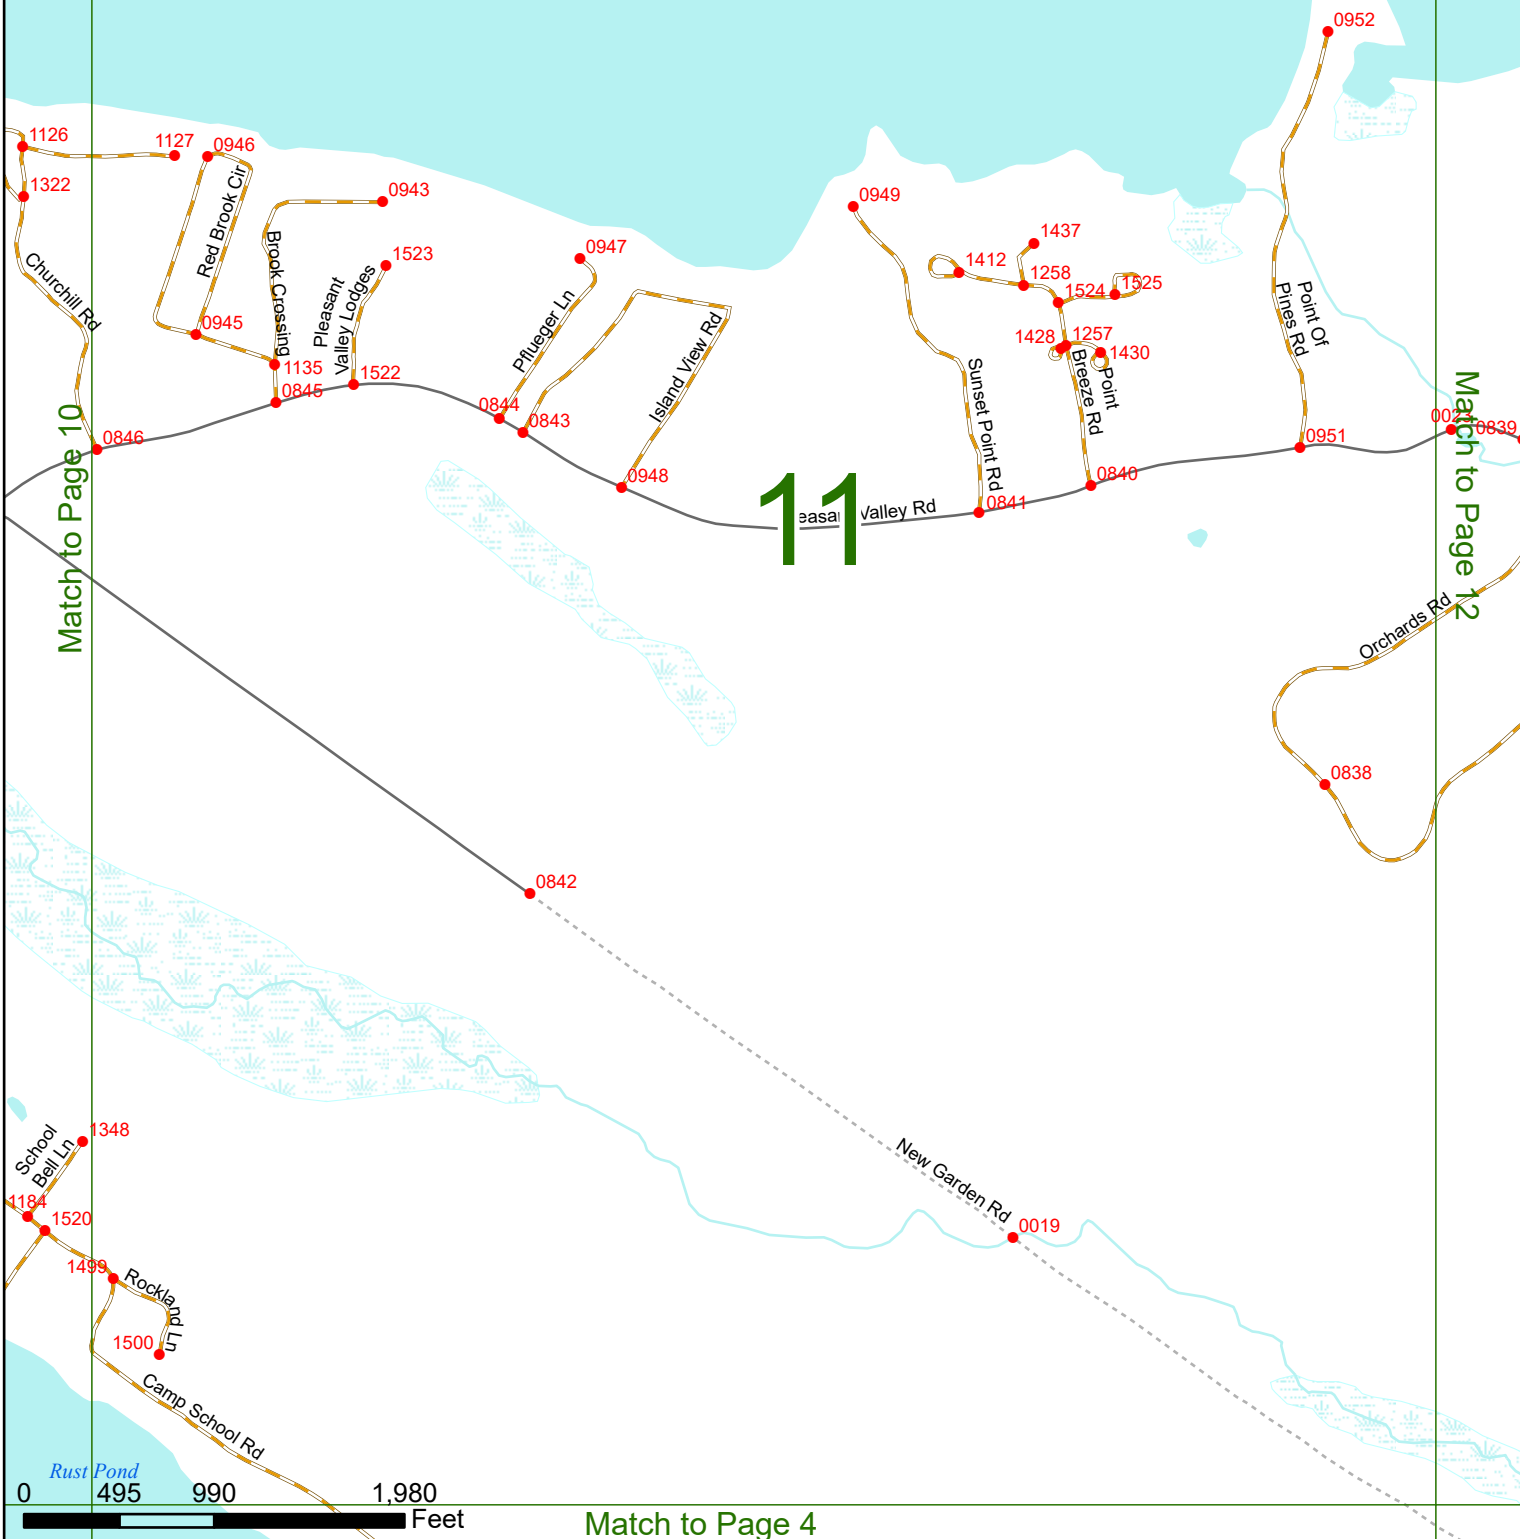

WOLFEBORO

Lake Wentworth

Match to Page 10

Match to Page 12

11

Match to Page 4