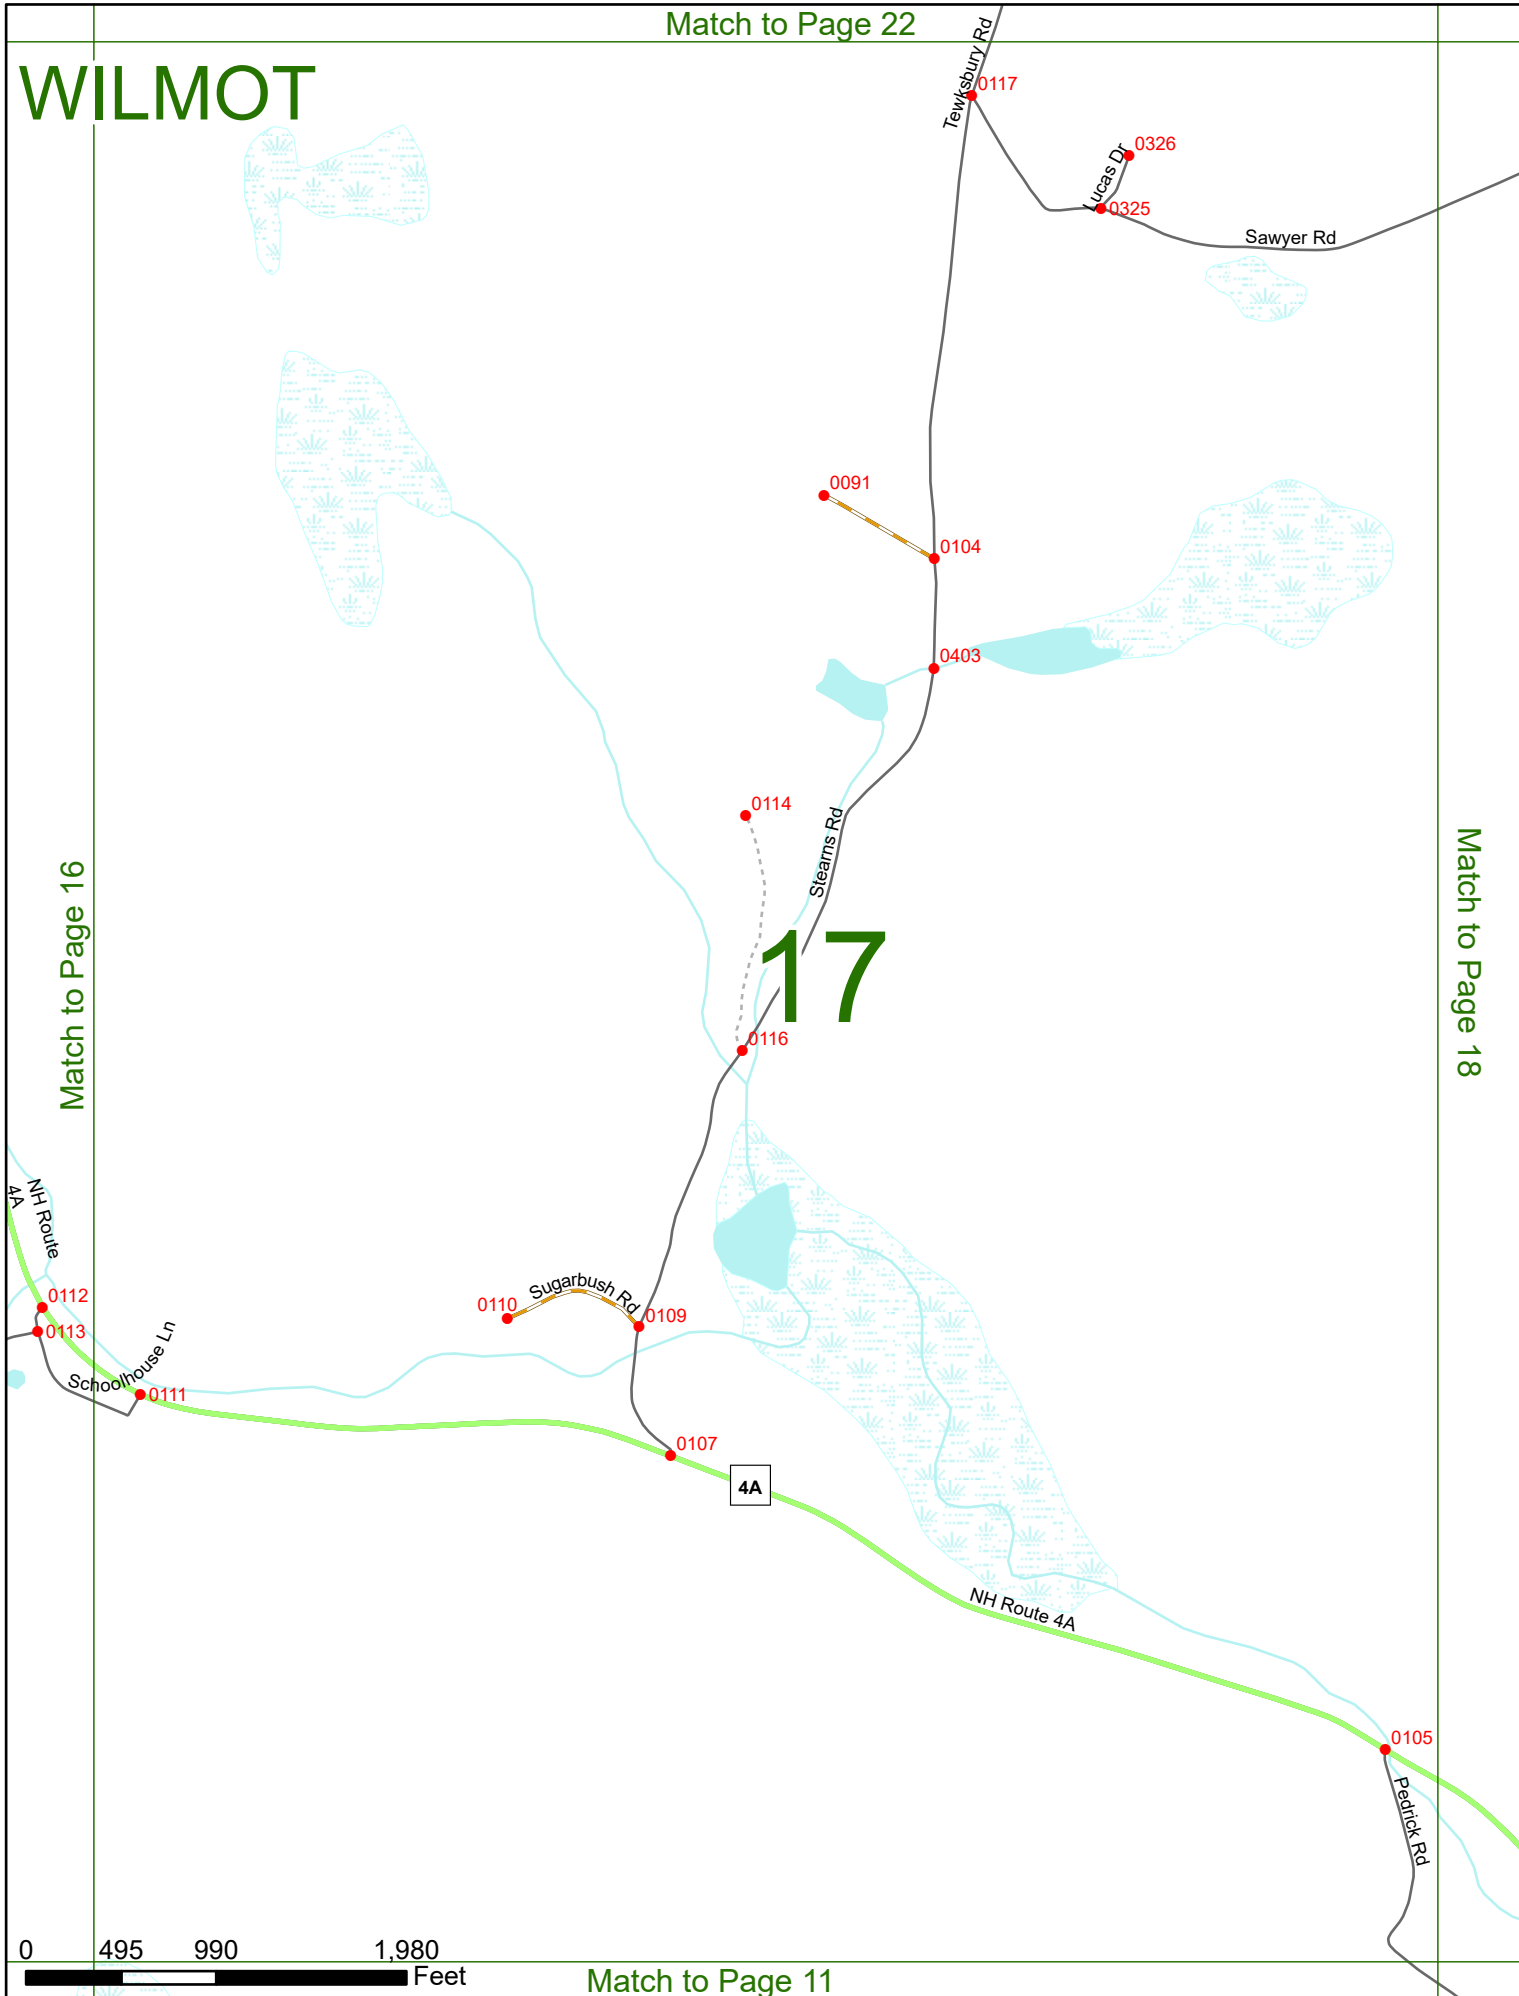

WILMOT

Match to Page 16

Match to Page 18