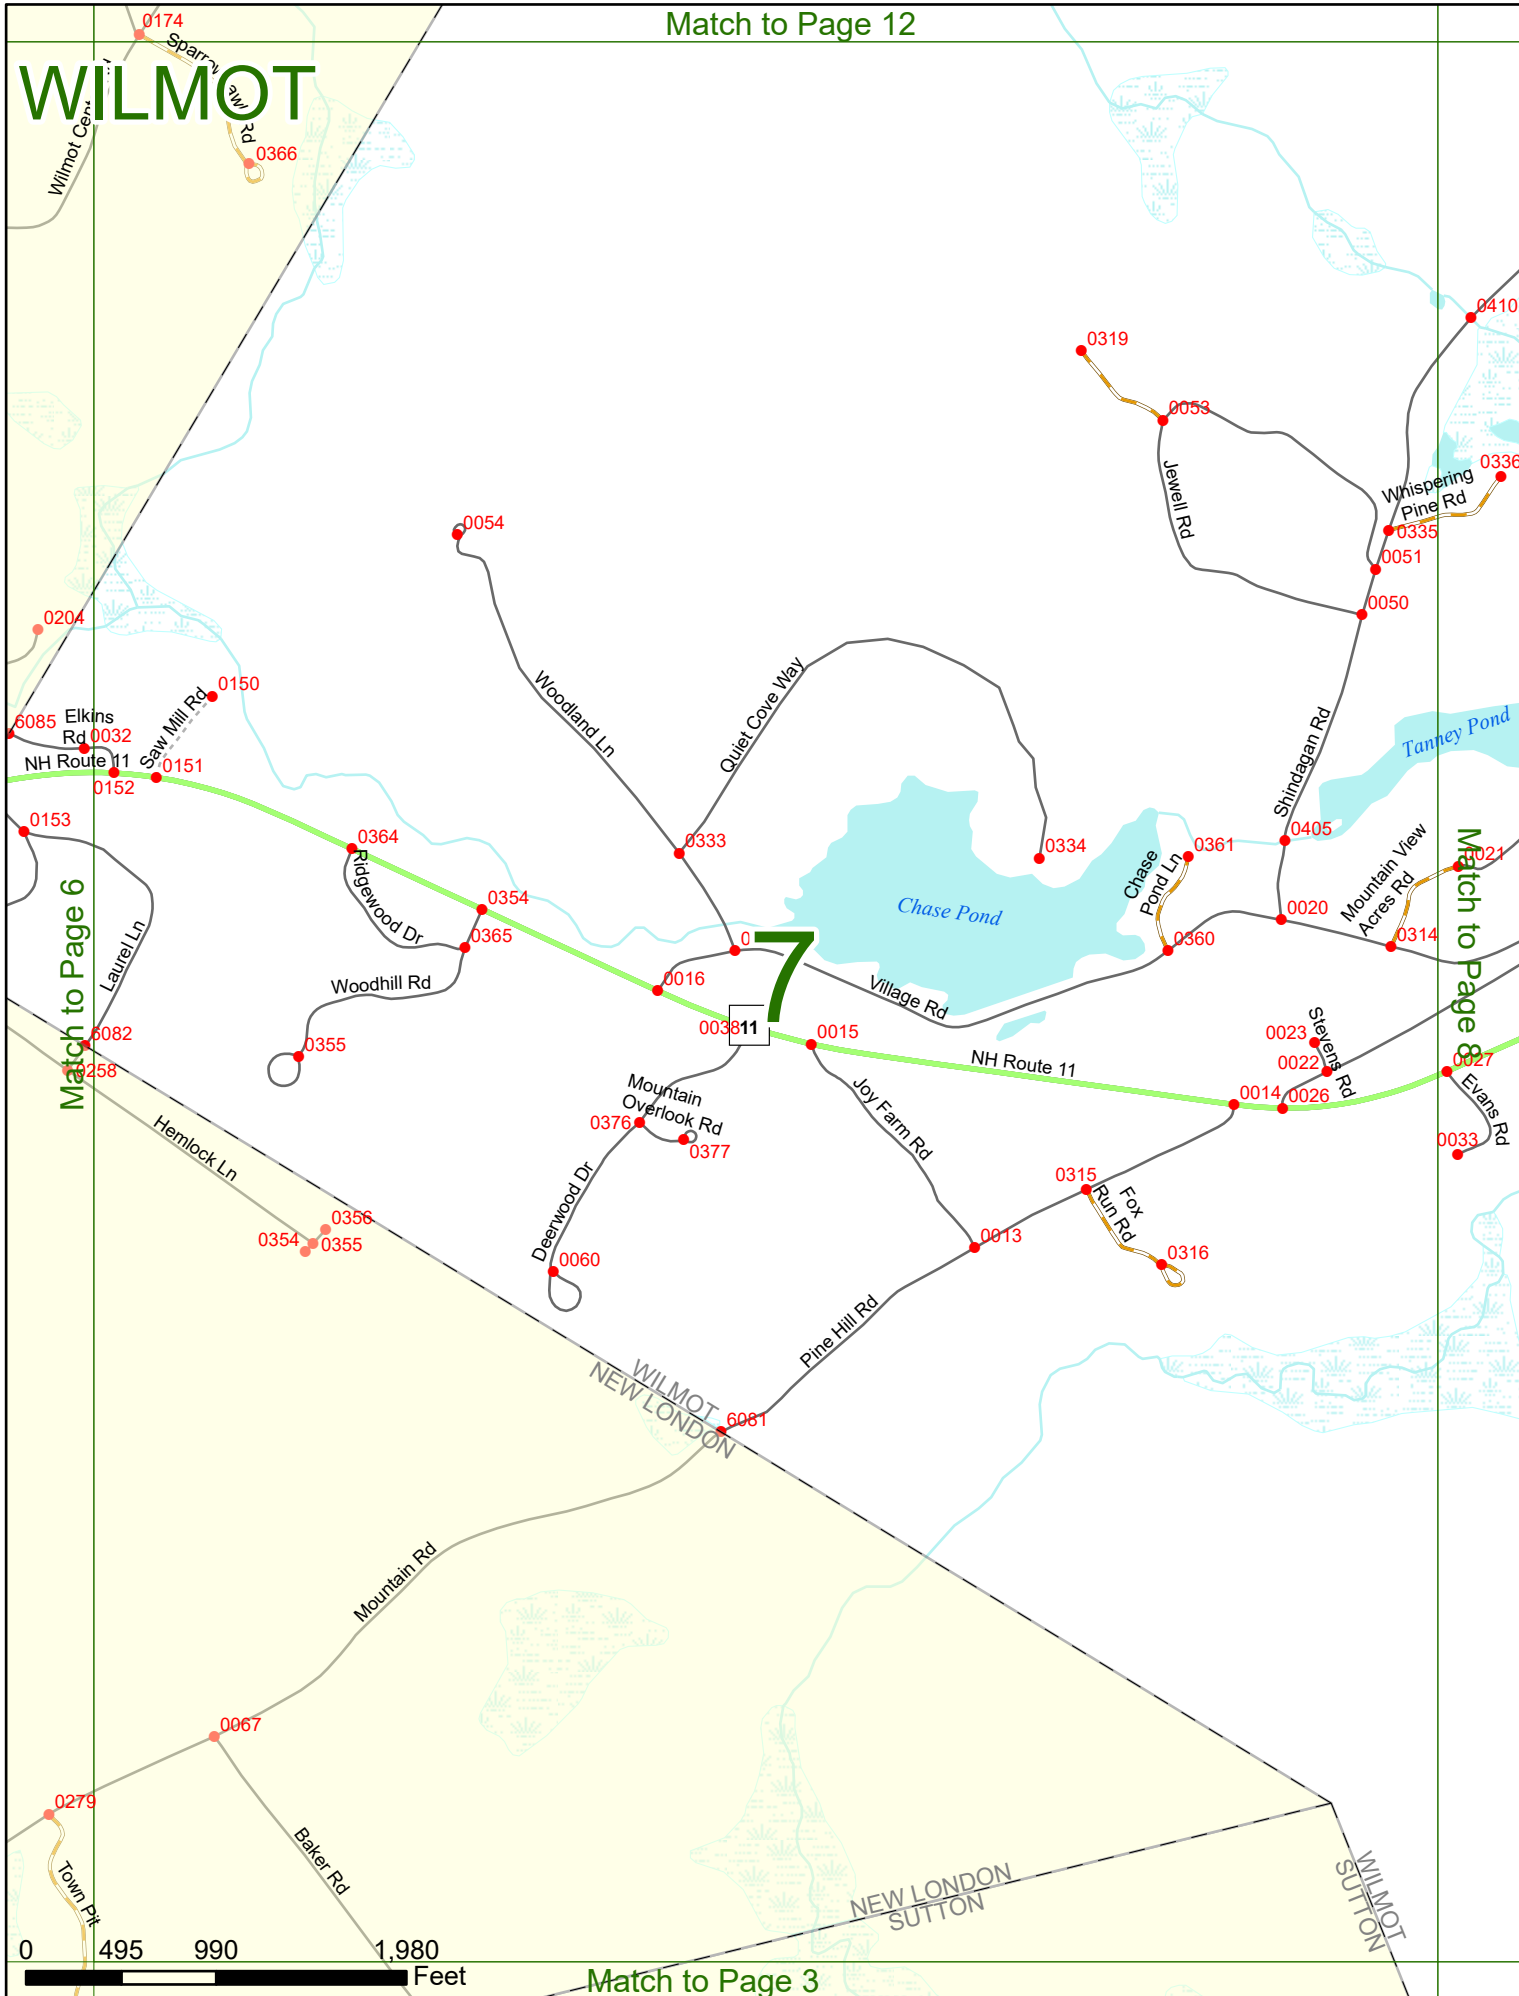

WILMOT

Match to Page 6

Match to Page 8