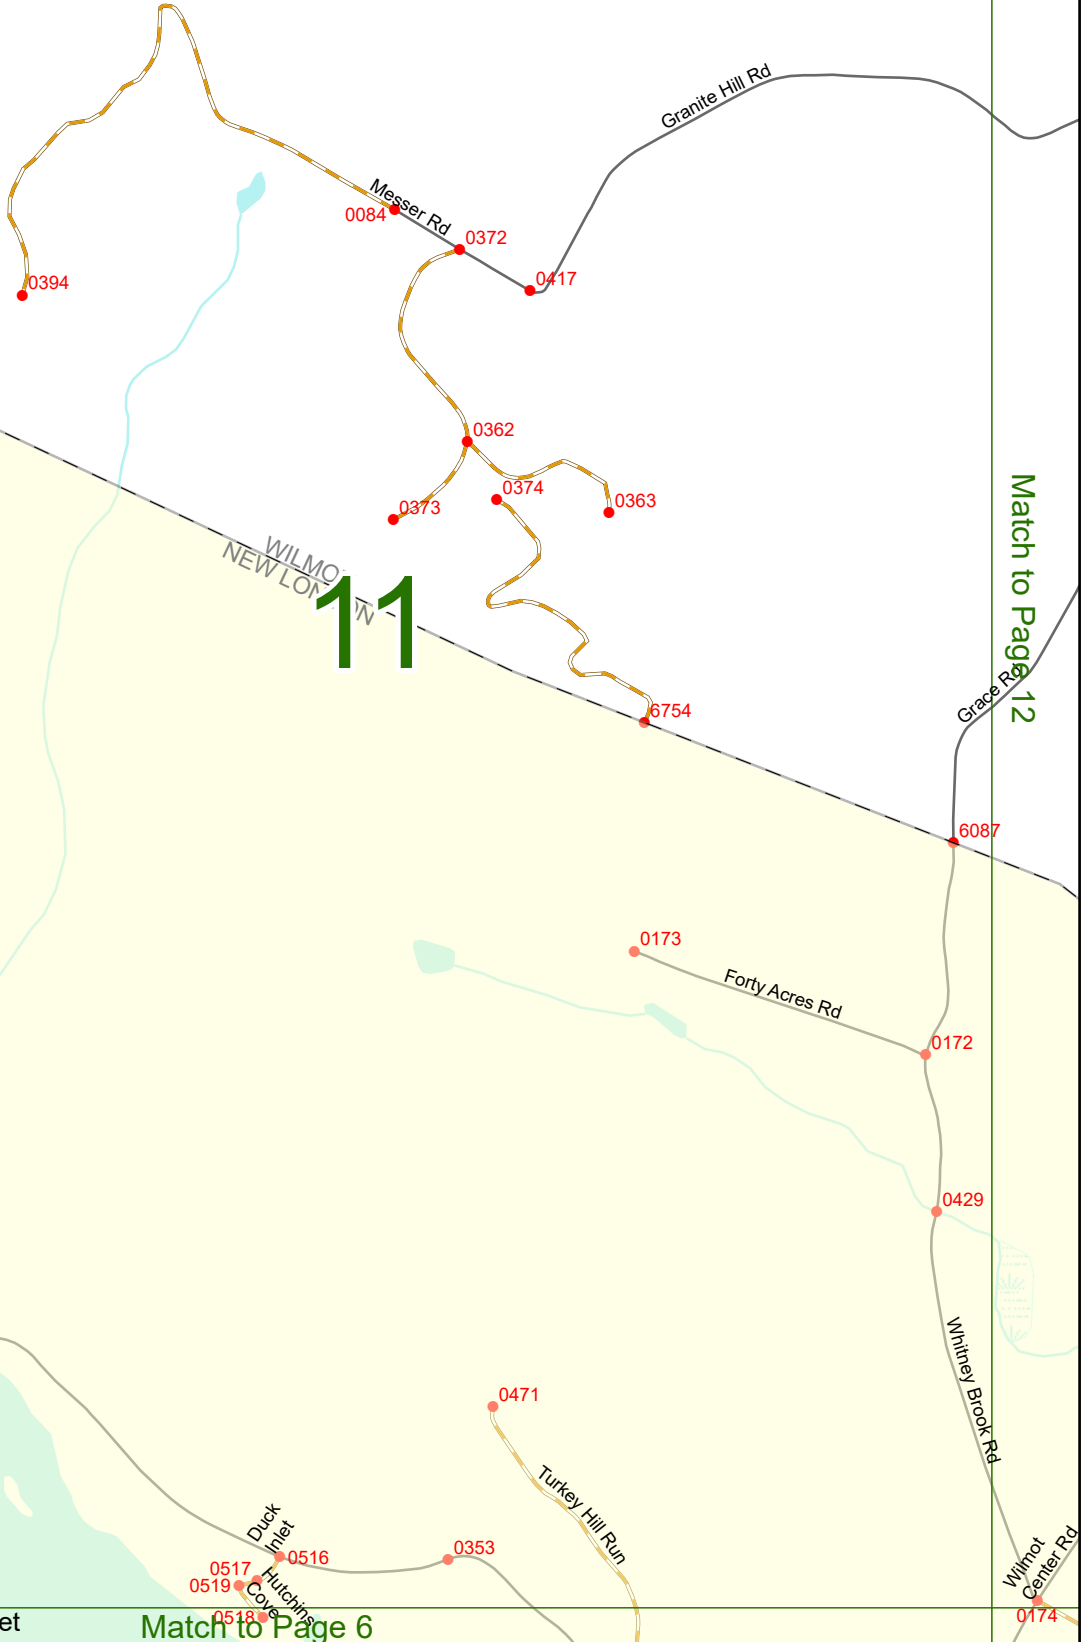

WILMOT

Match to Page 10

Match to Page 12

11

WILMOT
NEW LONDON

Match to Page 6

Wilmot
Center Rd

Pedrick Rd

Granite Hill Rd

Messer Rd

Forty Acres Rd

Lakeshore Dr

Turkey Hill Run

Duck Inlet
Hutchins
Cove

Whiteley Brook Rd

Pleasant Lake