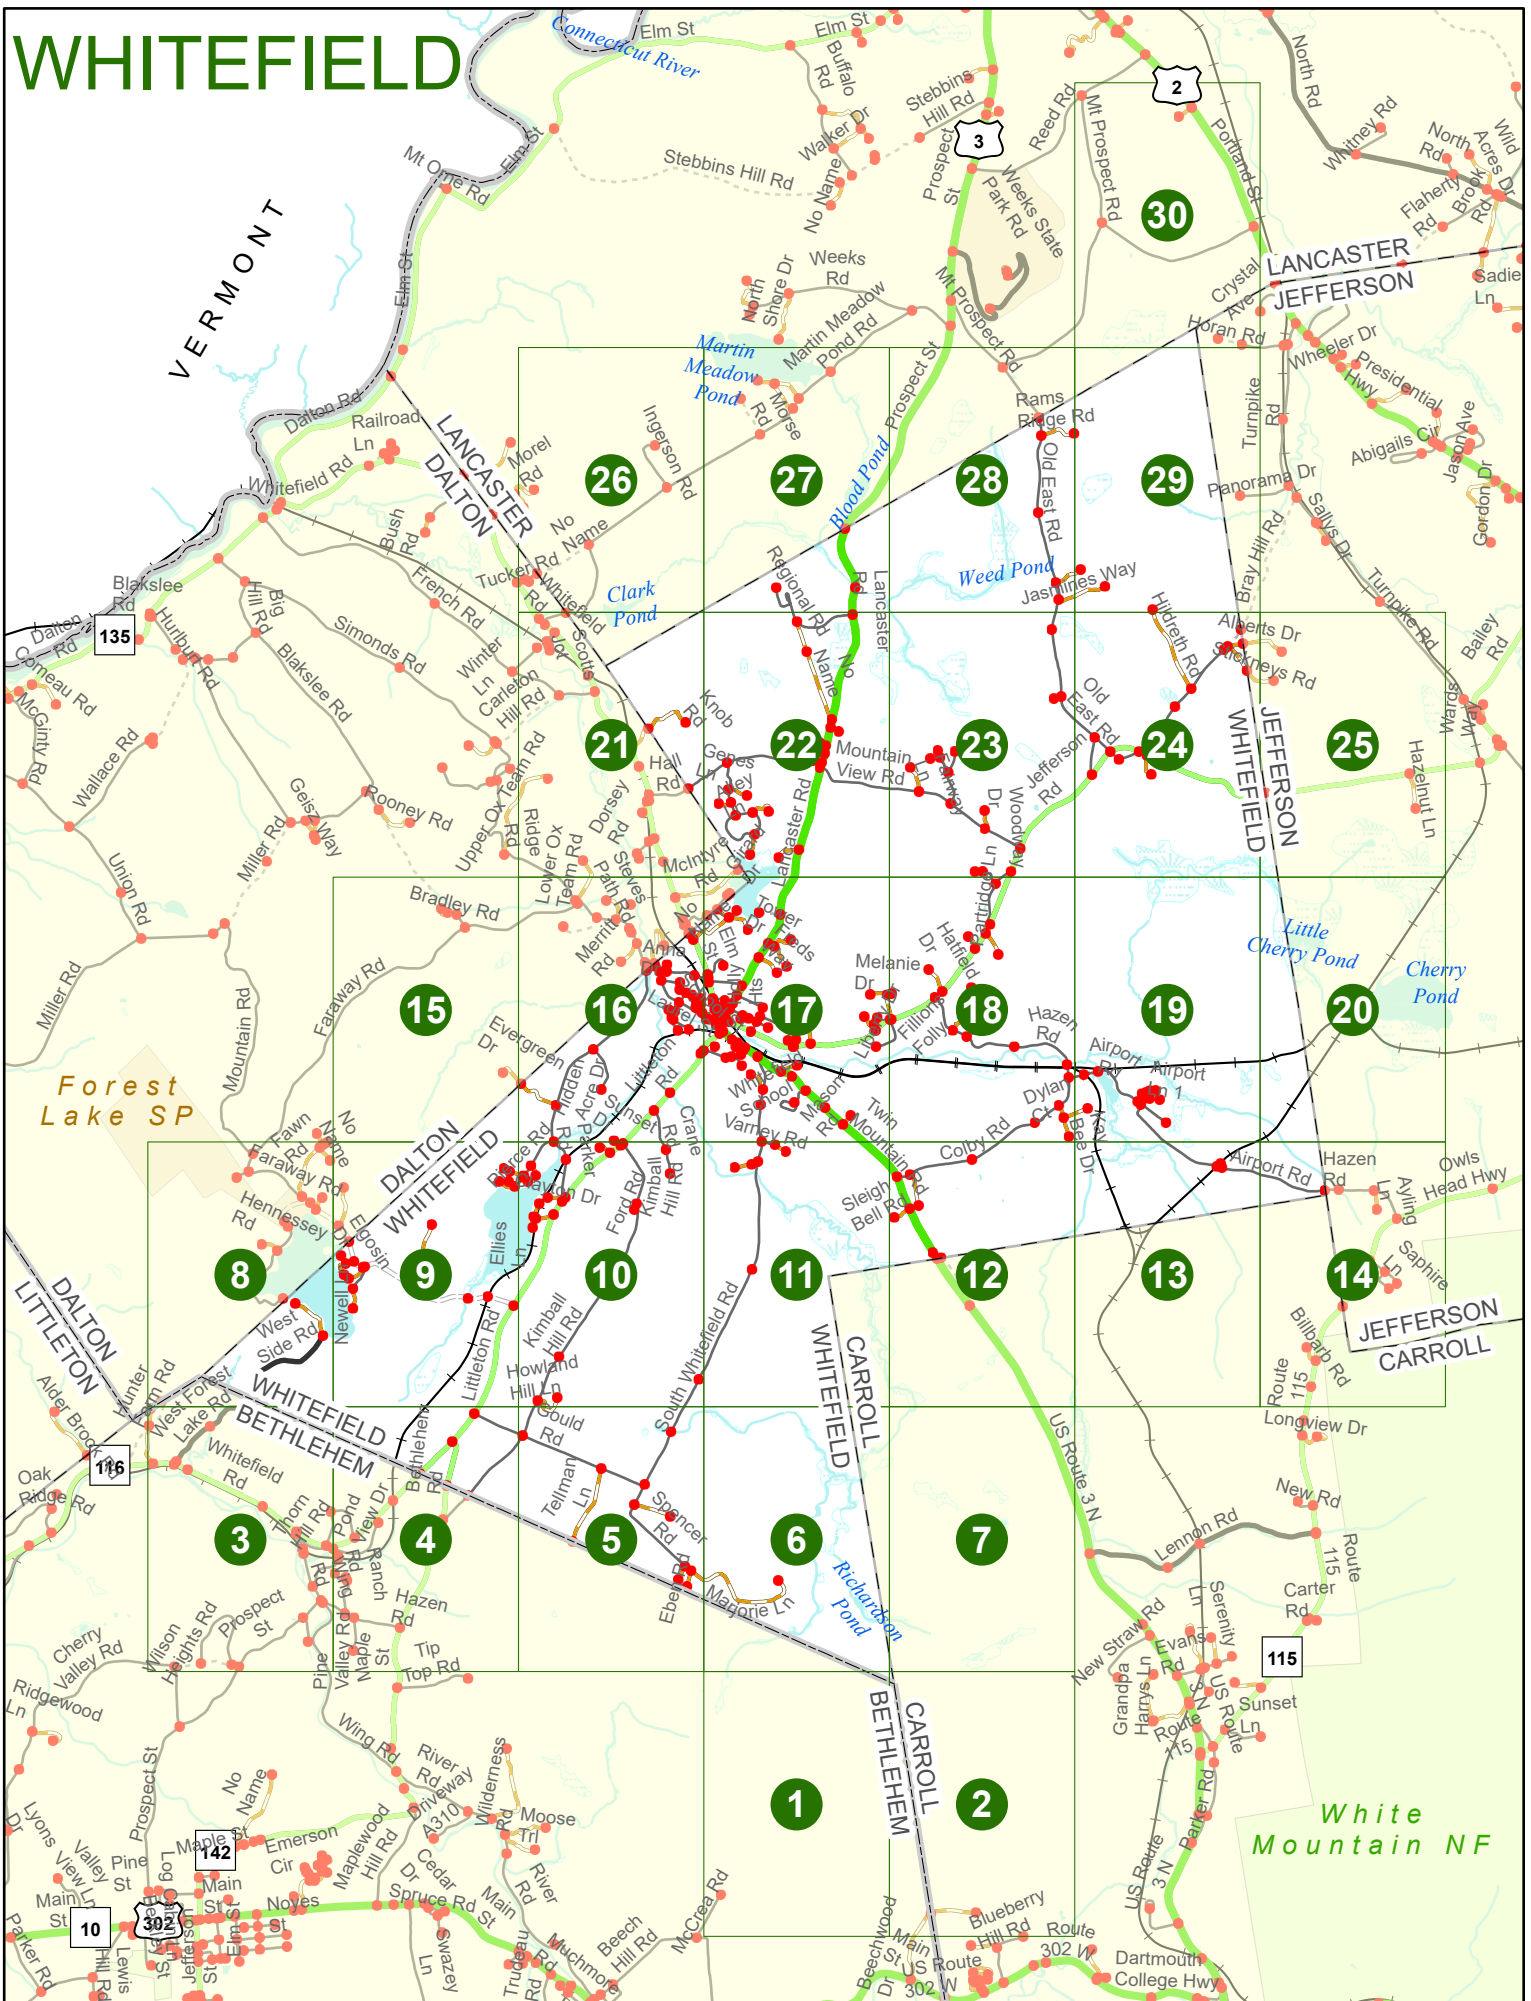

WHITEFIELD