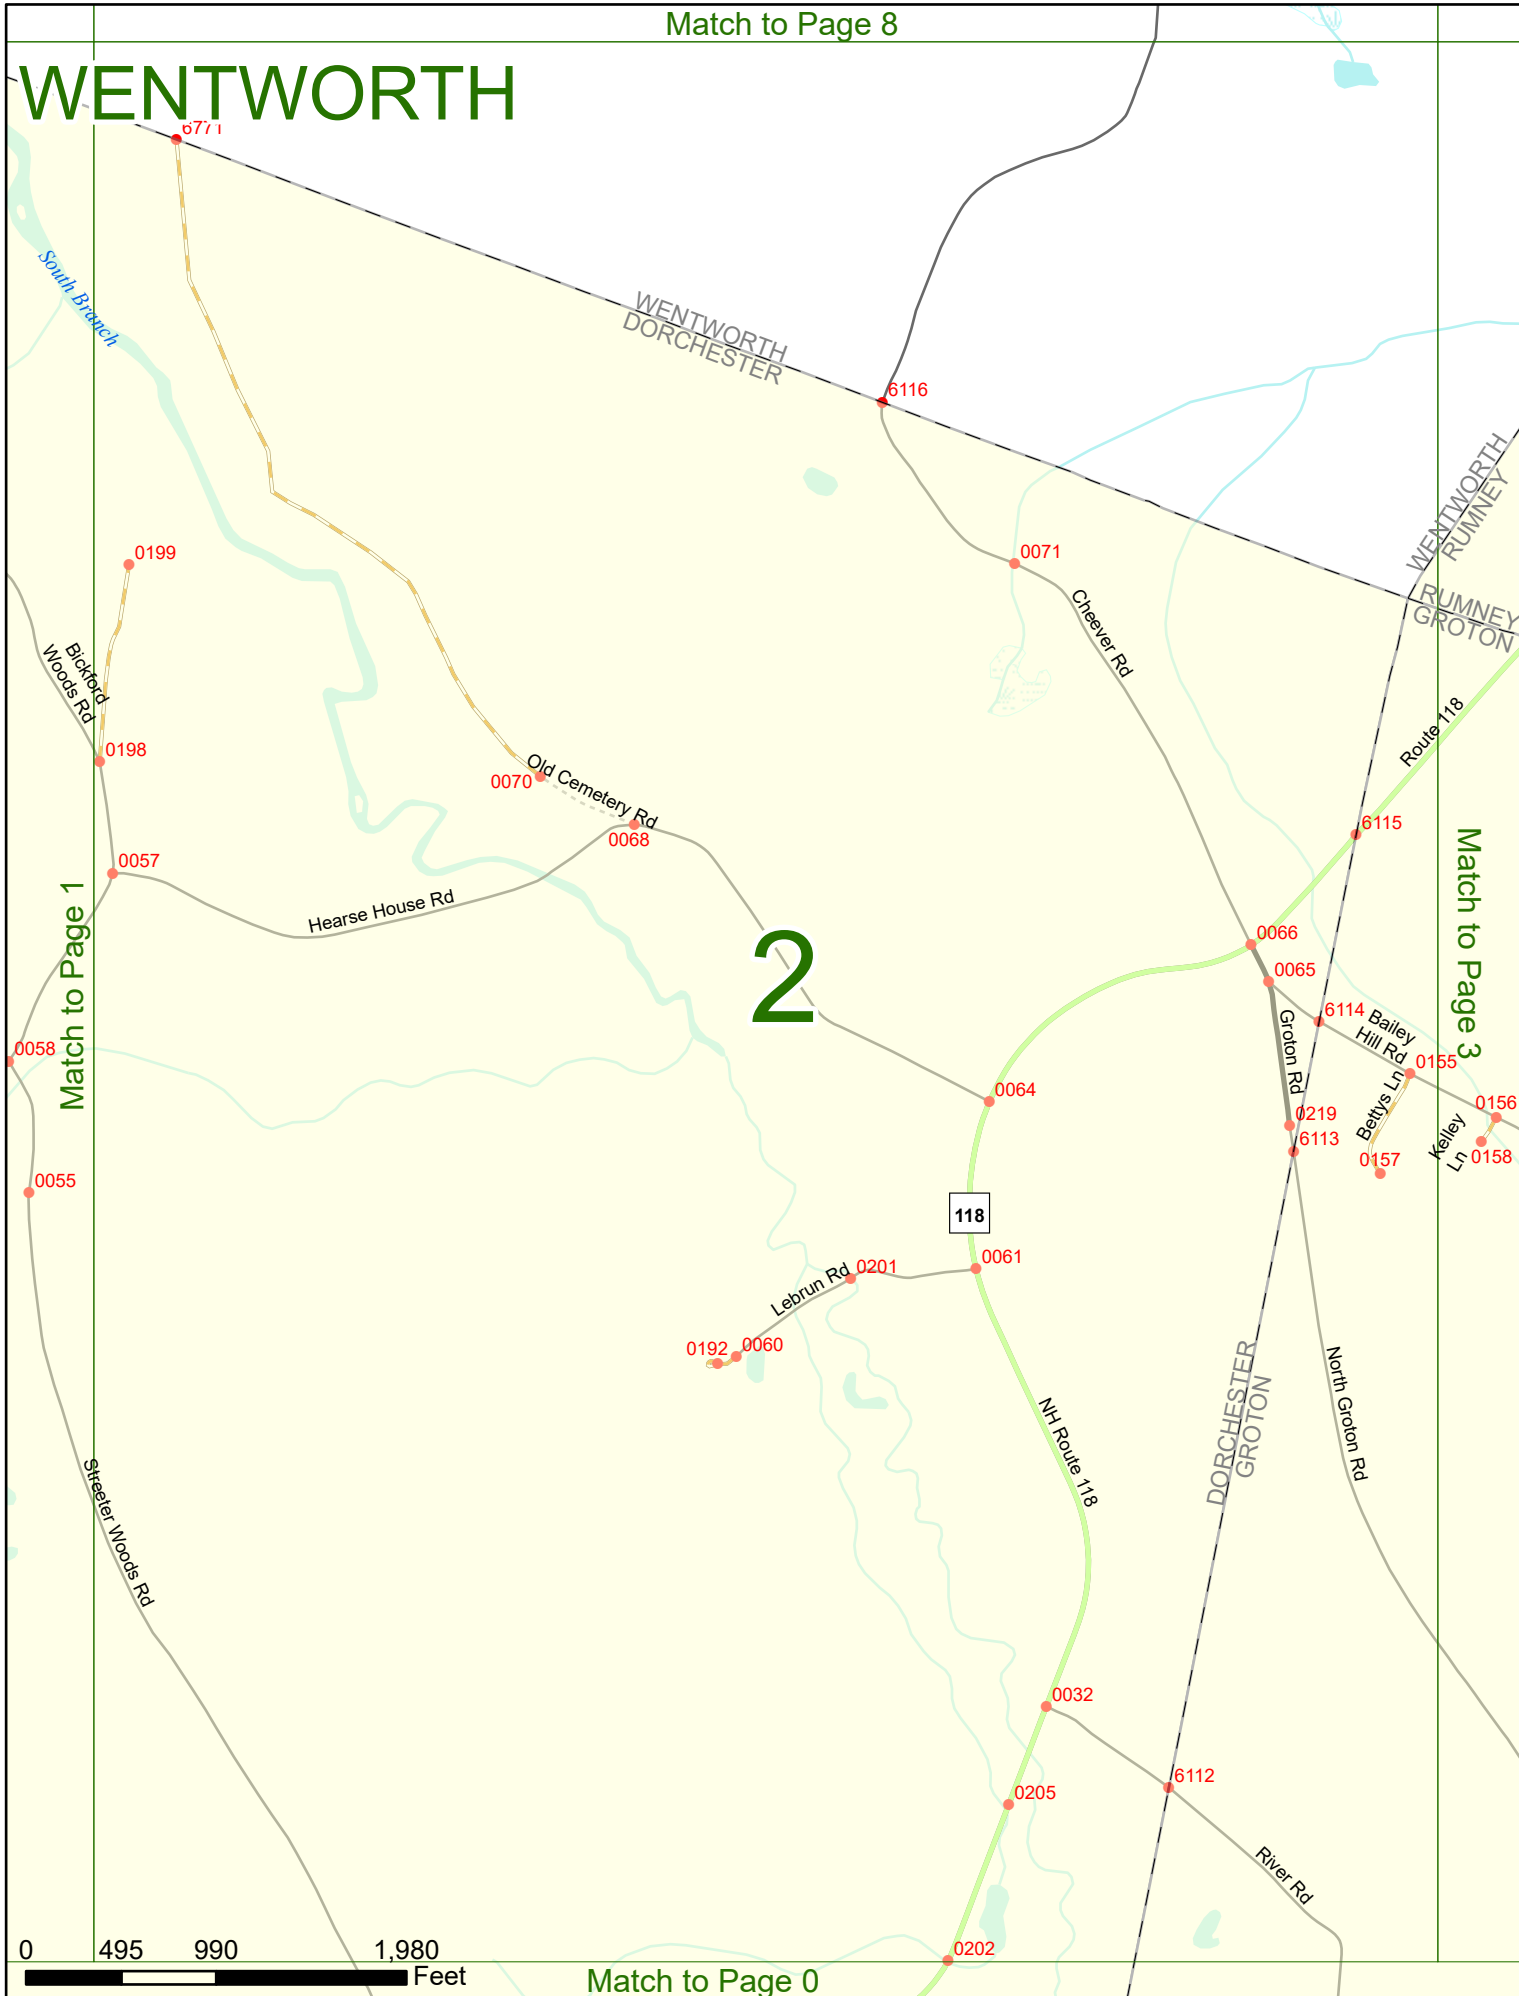

Davenport Rd

Siblester Woods Rd

0 495 990 1,980 Feet

Match to Page 0

WENTWORTH

2

Match to Page 1

Match to Page 3