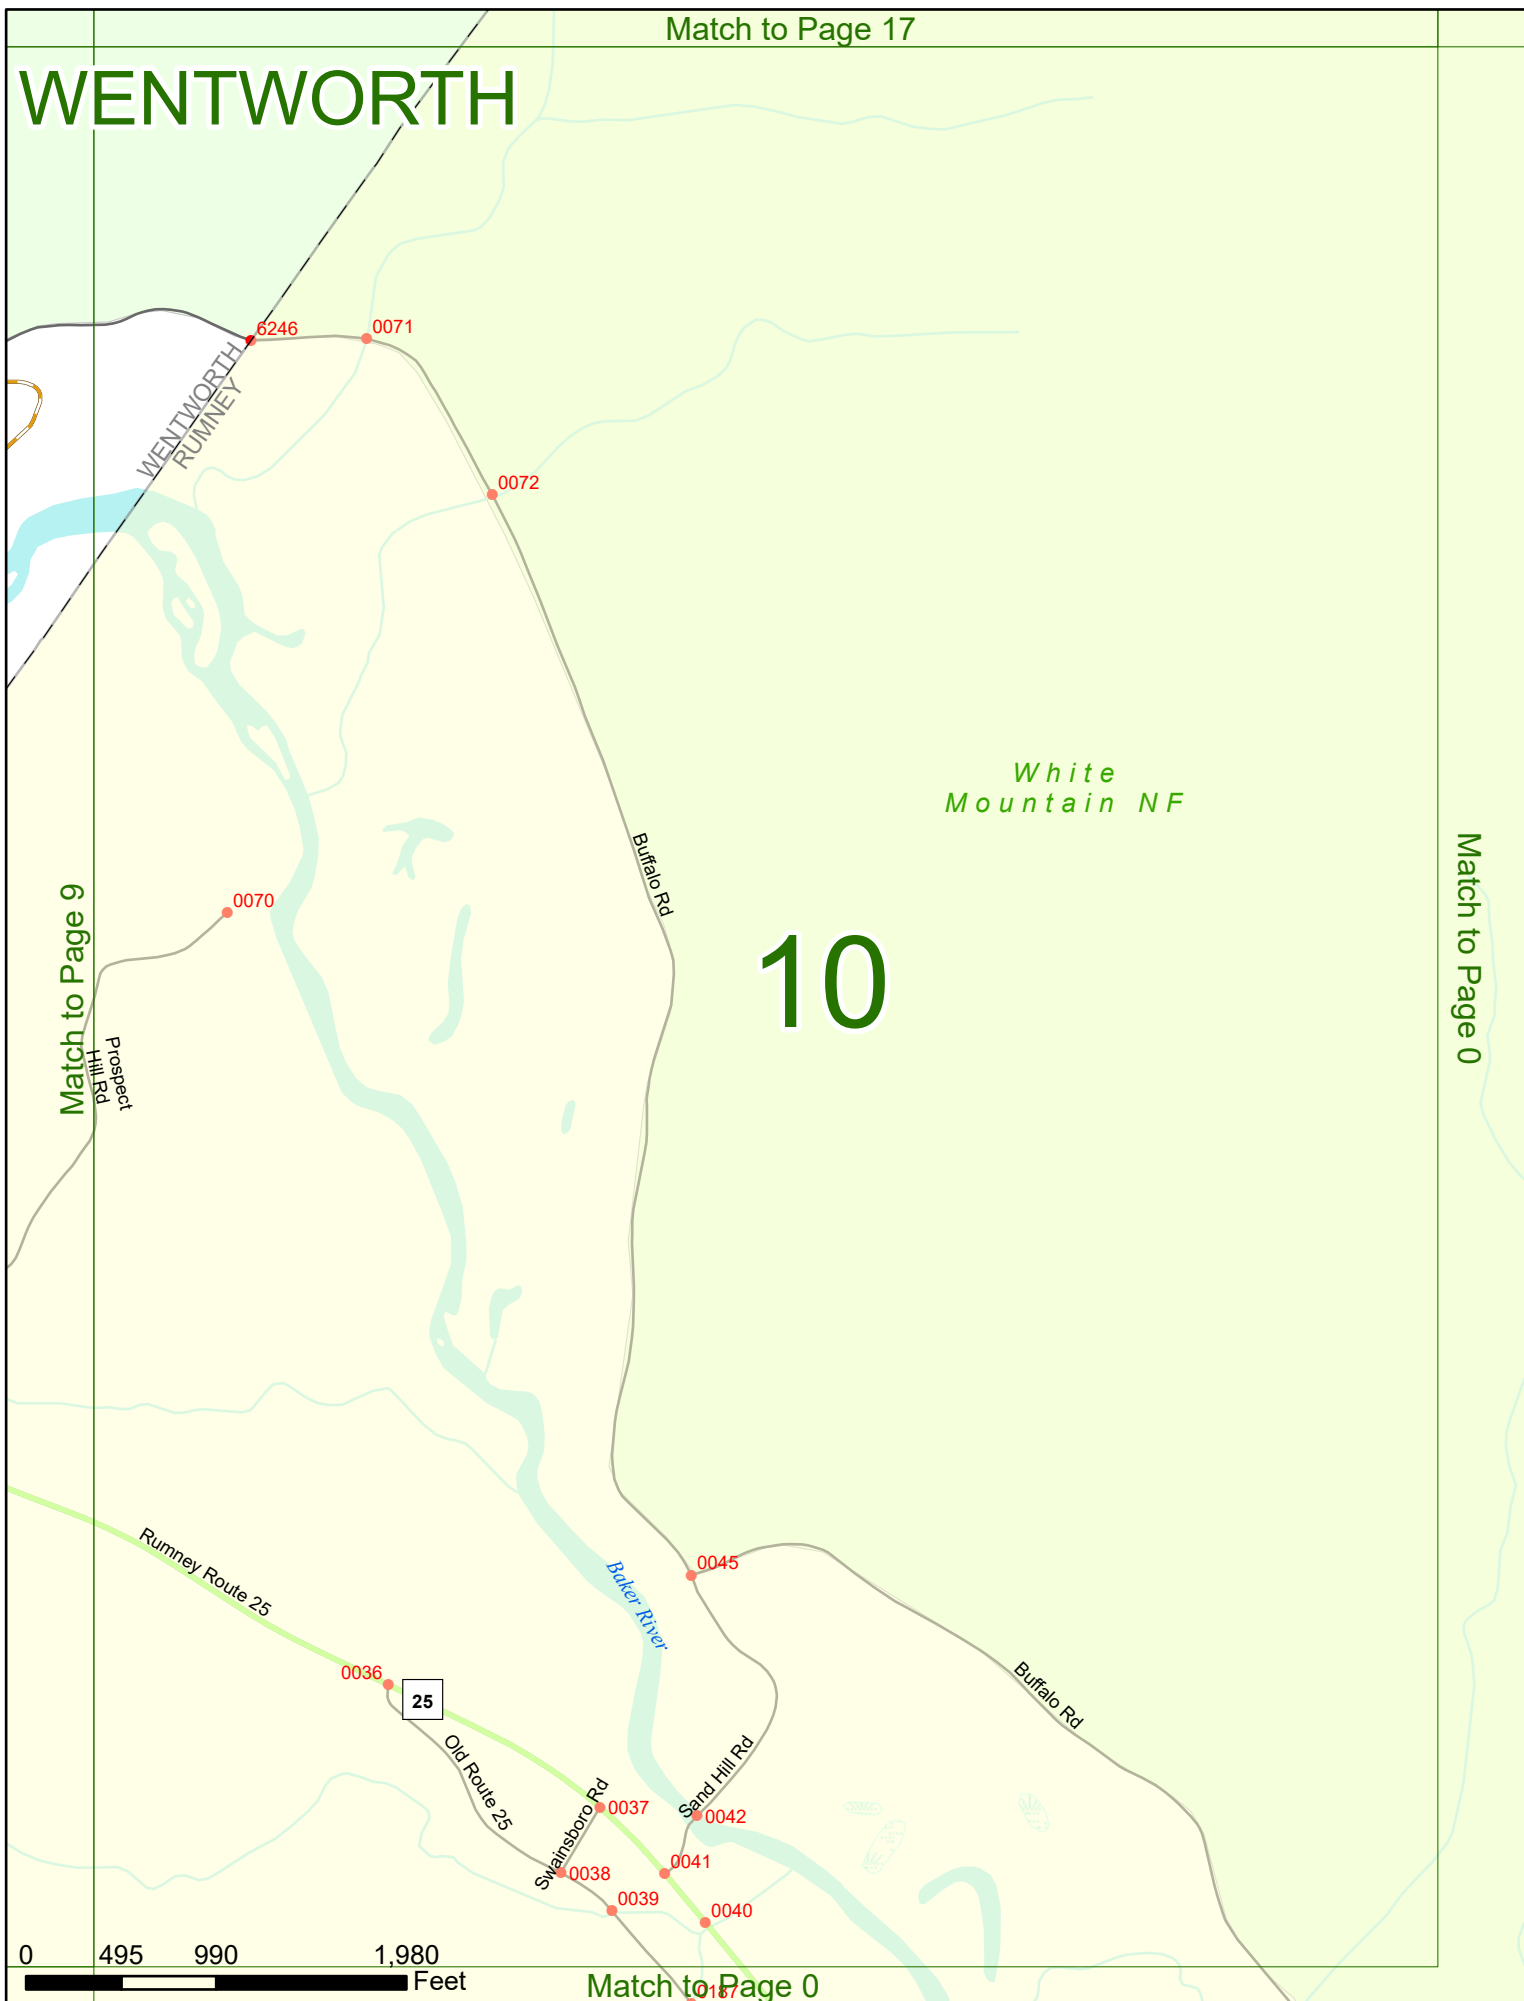

WENTWORTH

White Mountain NF

10

Match to Page 0

0 495 990 1,980 Feet

Match to Page 0