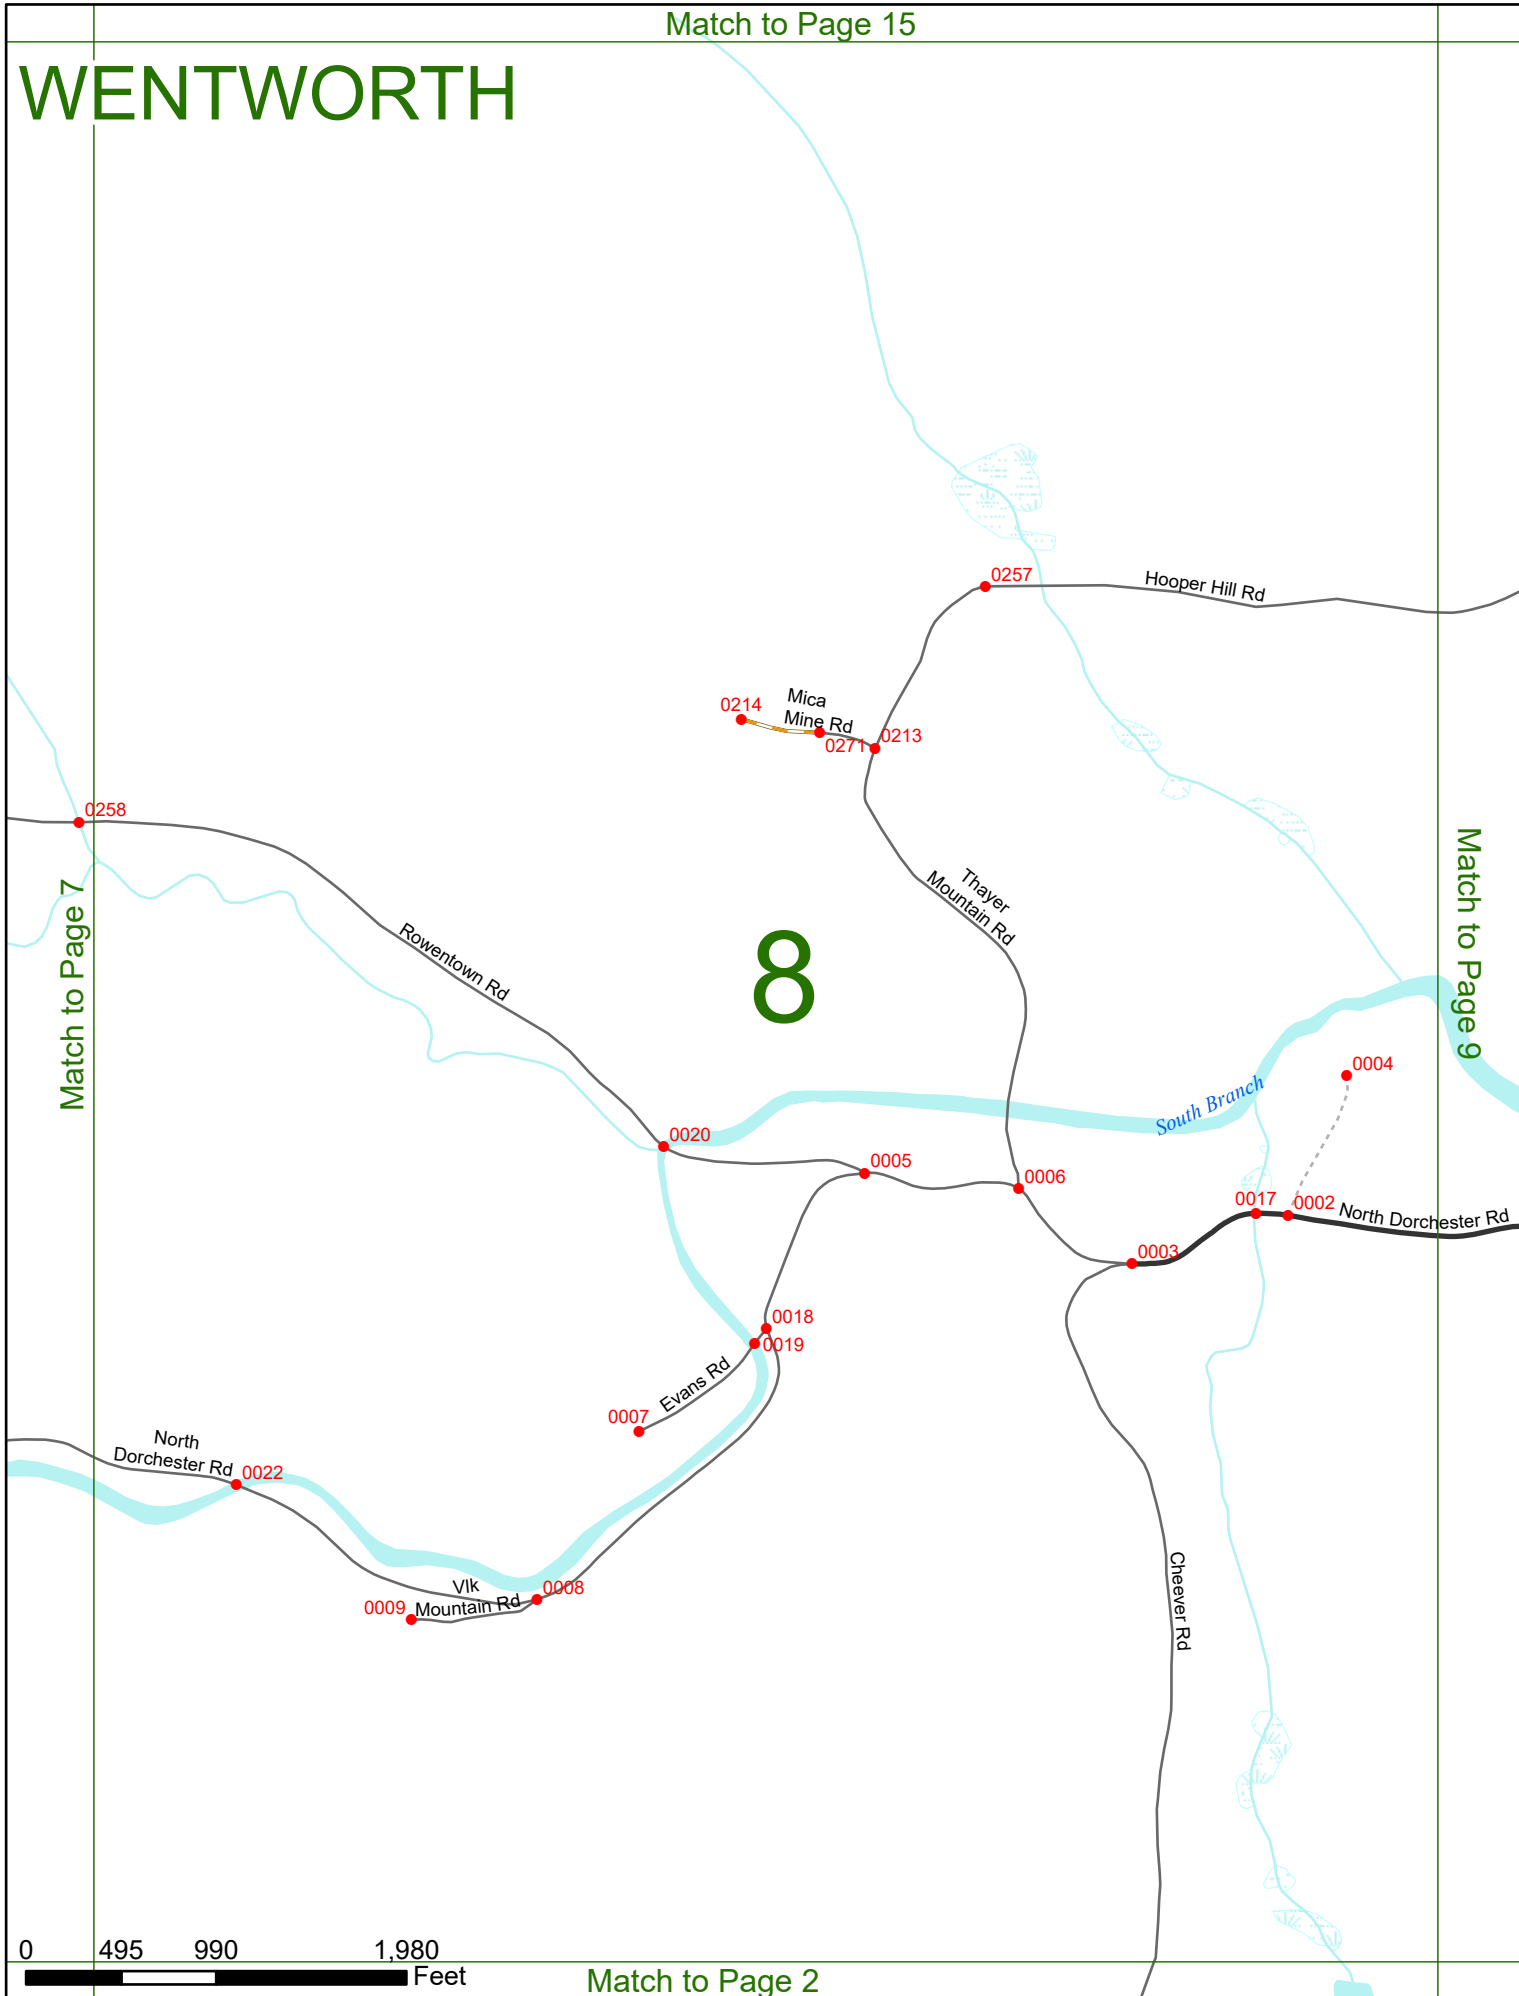

WENTWORTH

Match to Page 7

Match to Page 9

8