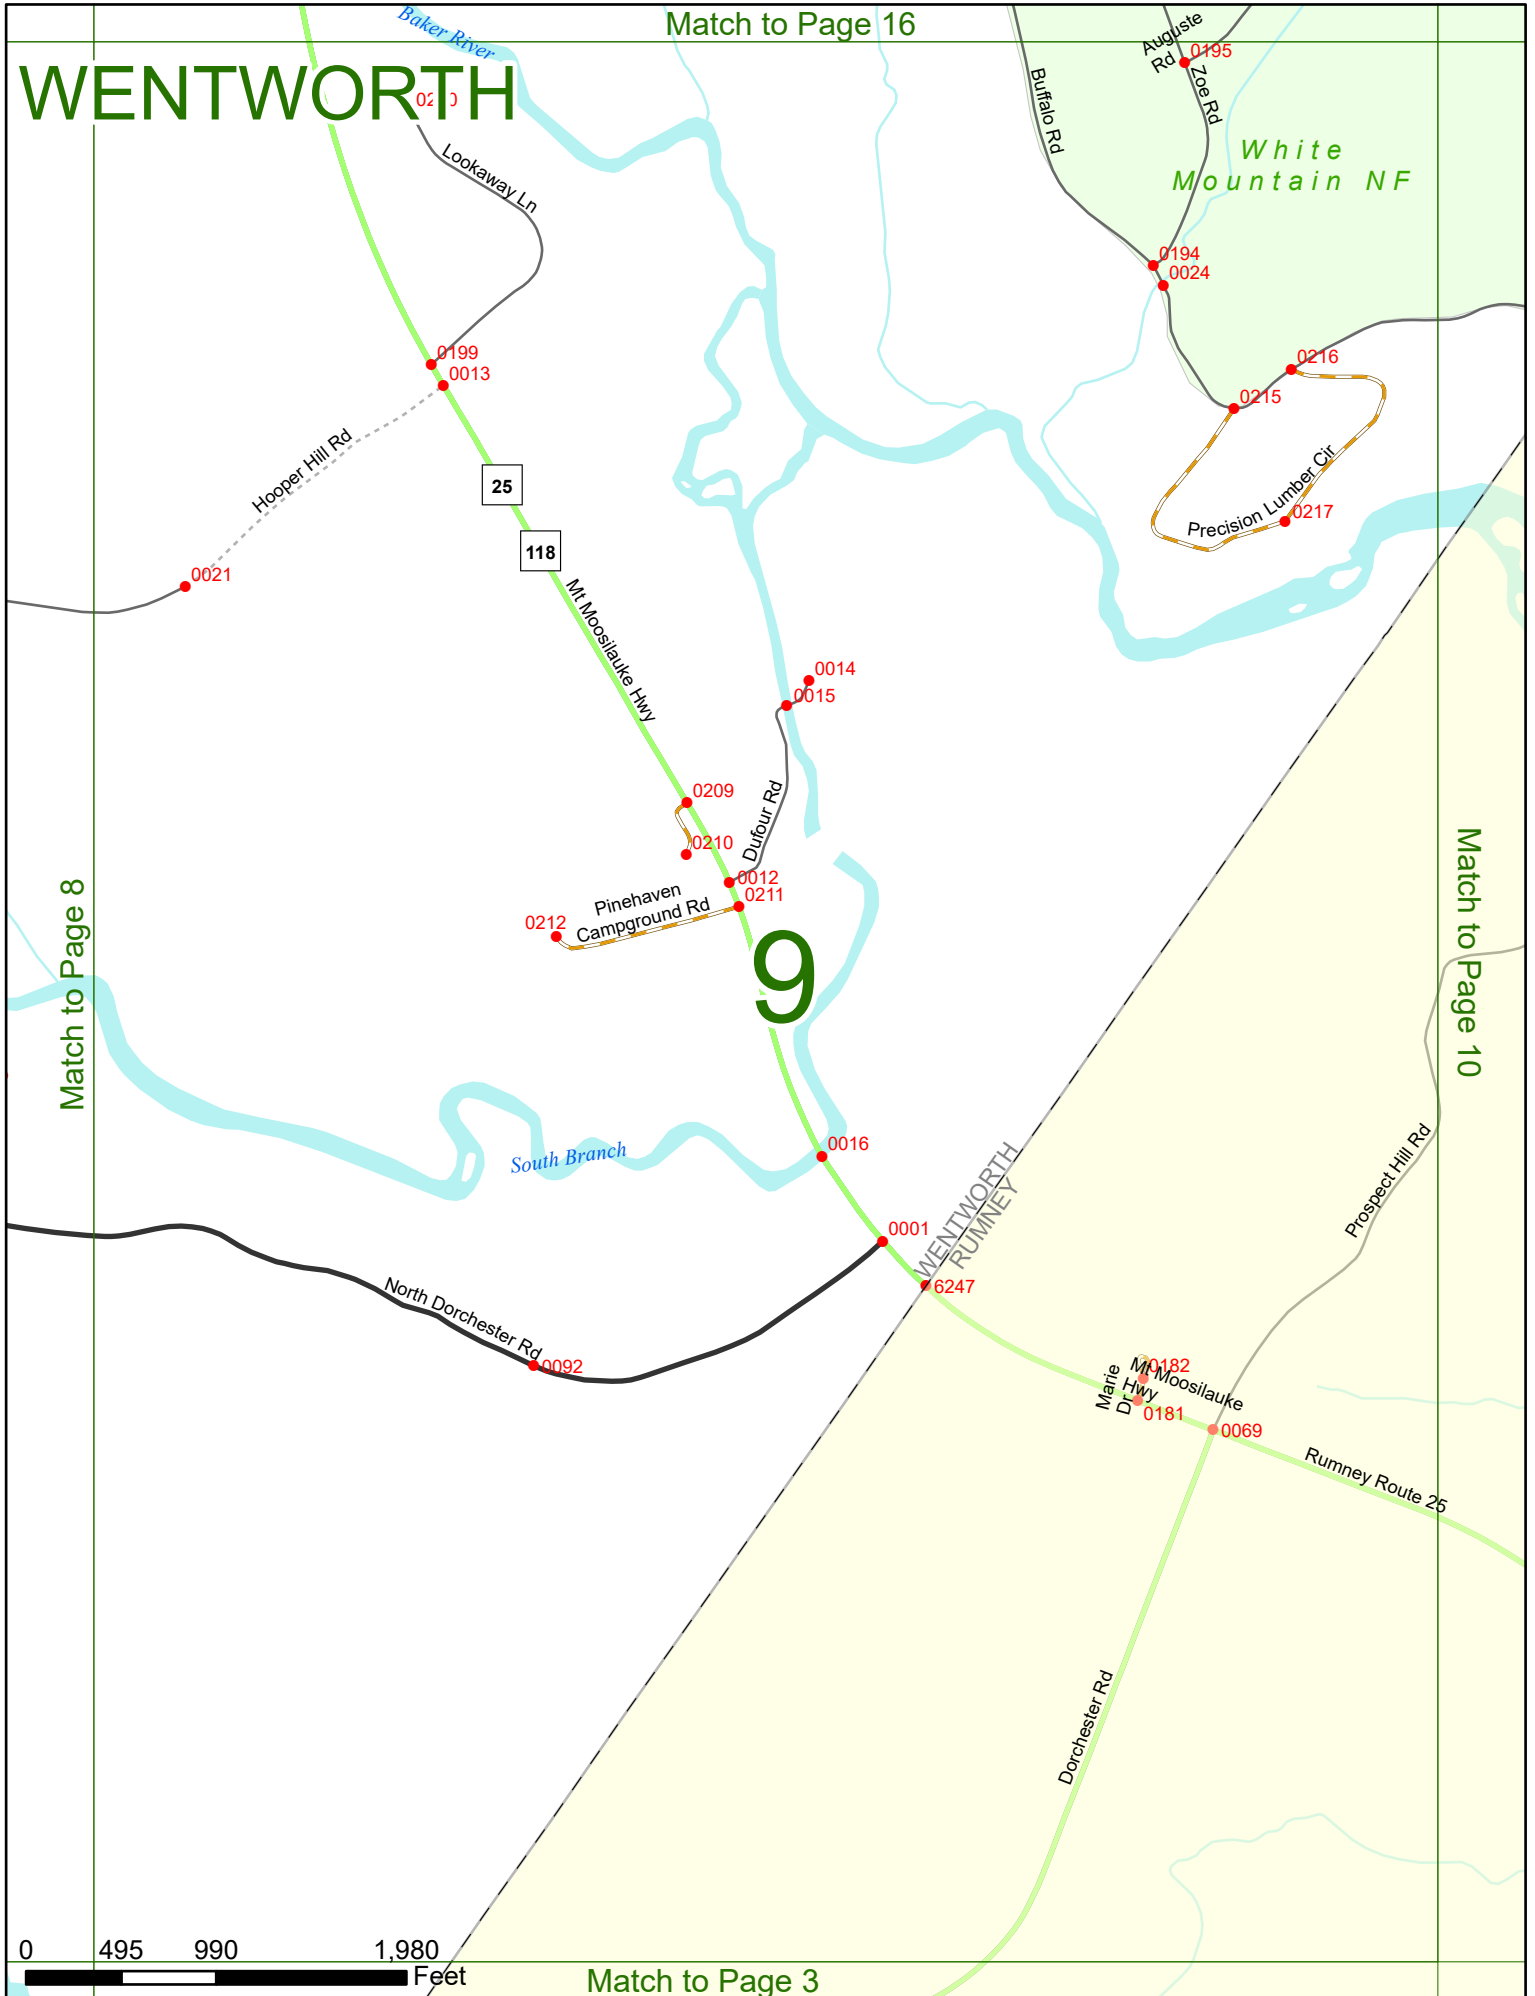

Match to Page 16

WENTWORTH

White Mountain NF

Match to Page 8

Match to Page 10

9

Match to Page 3