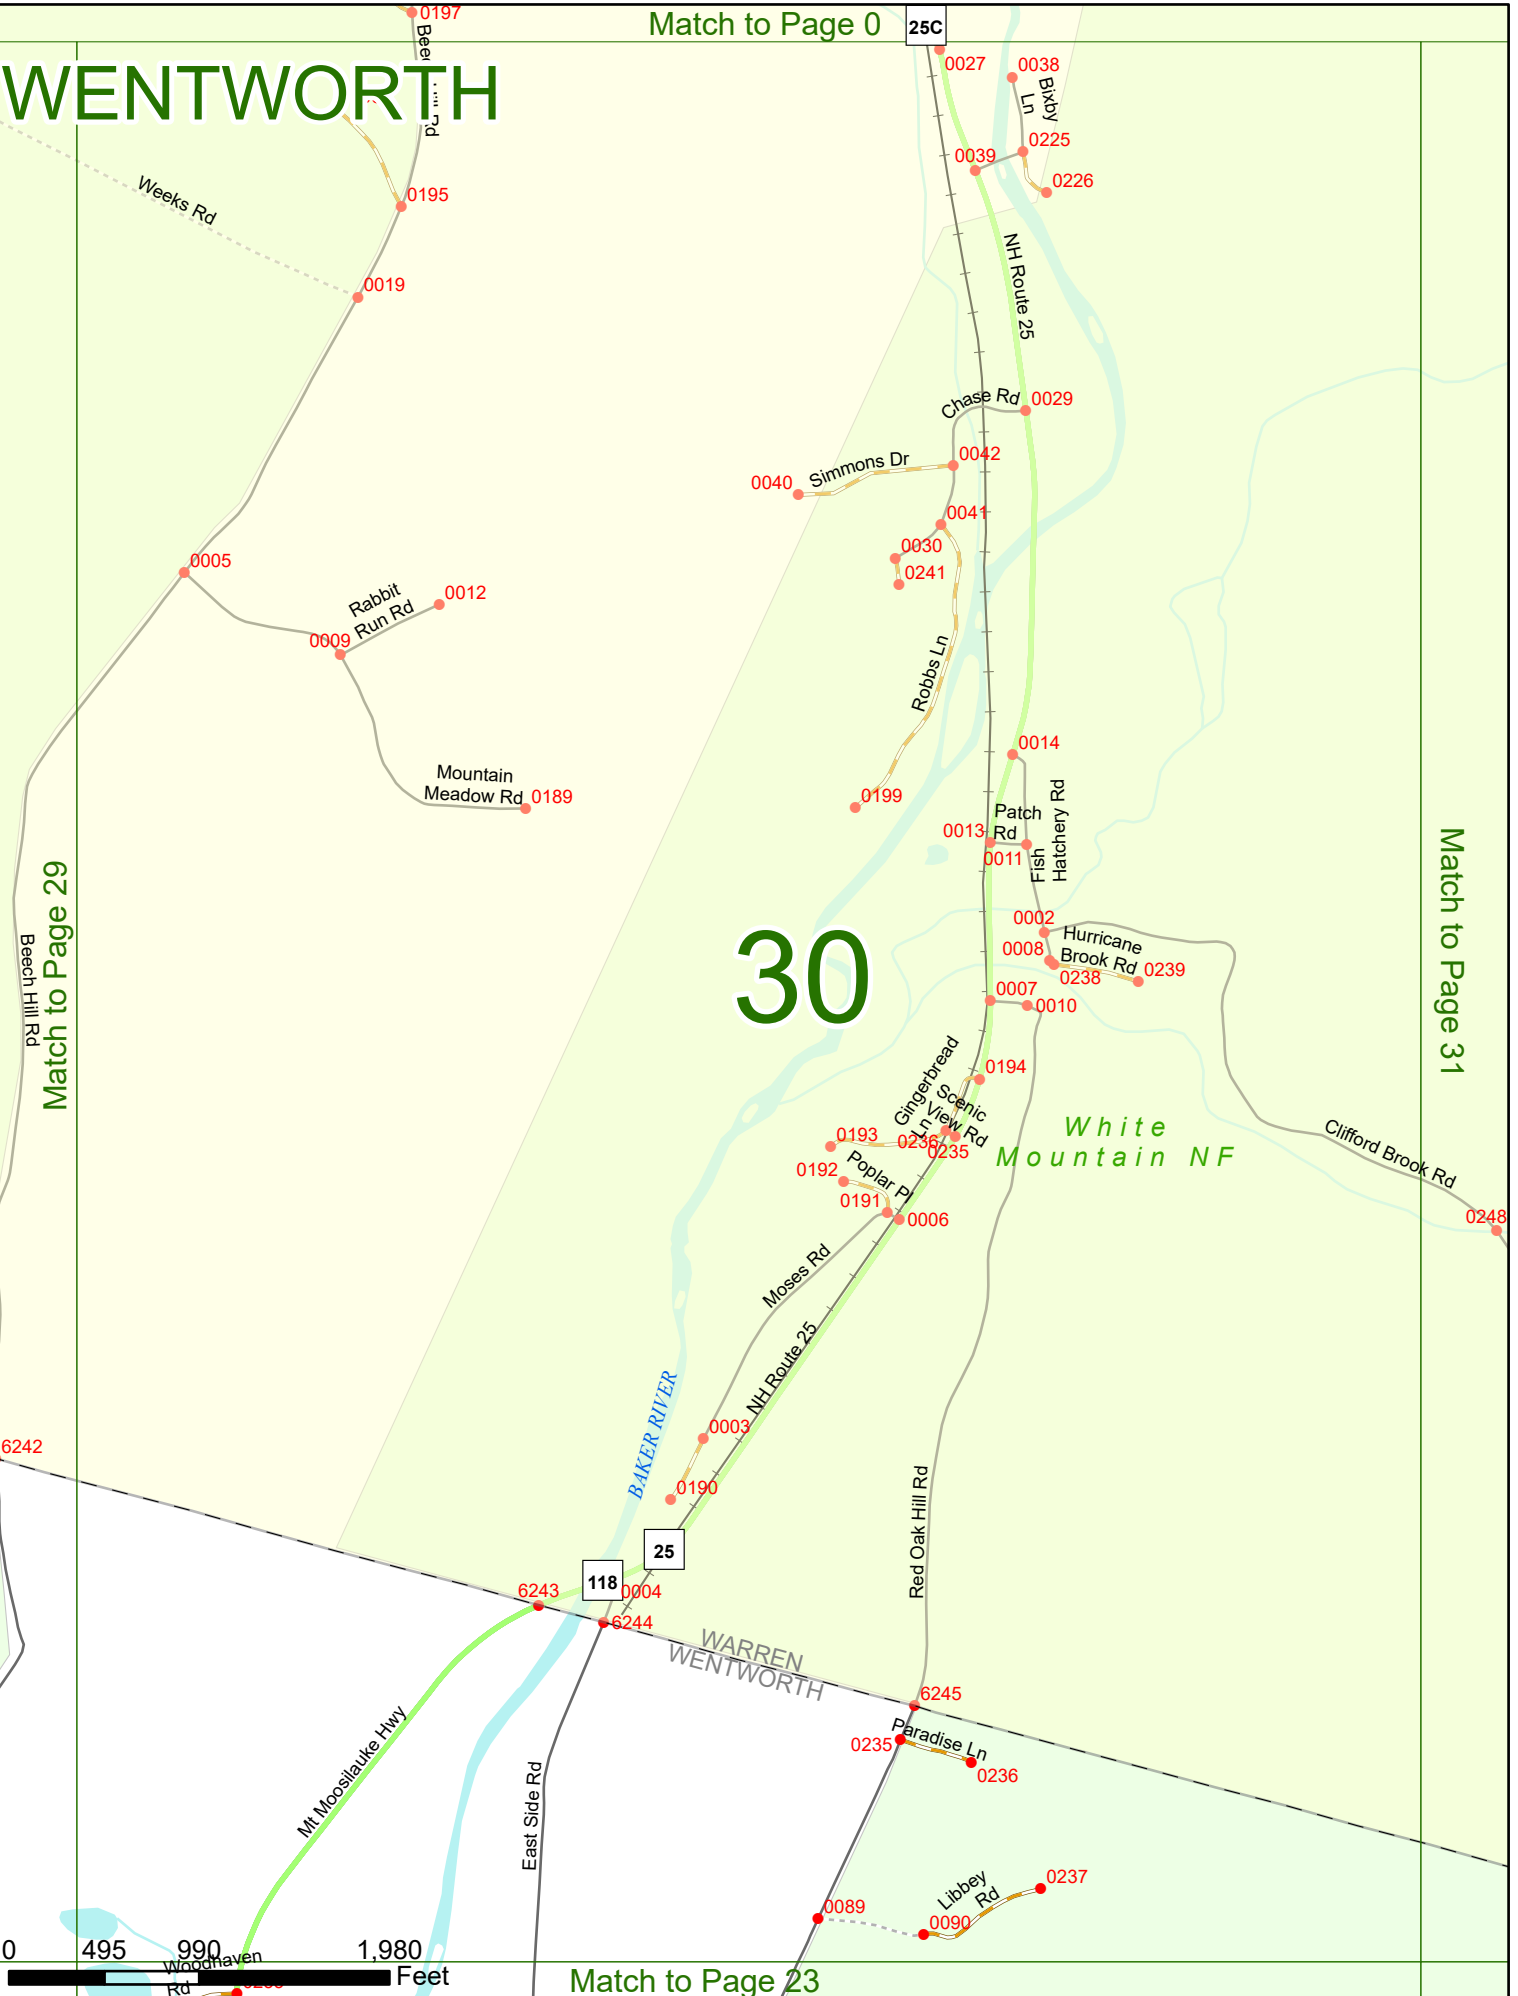

WENTWORTH

Match to Page 0

25C

30

White Mountain NF

BAKER RIVER

WARREN WENTWORTH

Mt. Moosilauke Hwy

NH Route 25

Match to Page 29

Match to Page 31

Match to Page 23