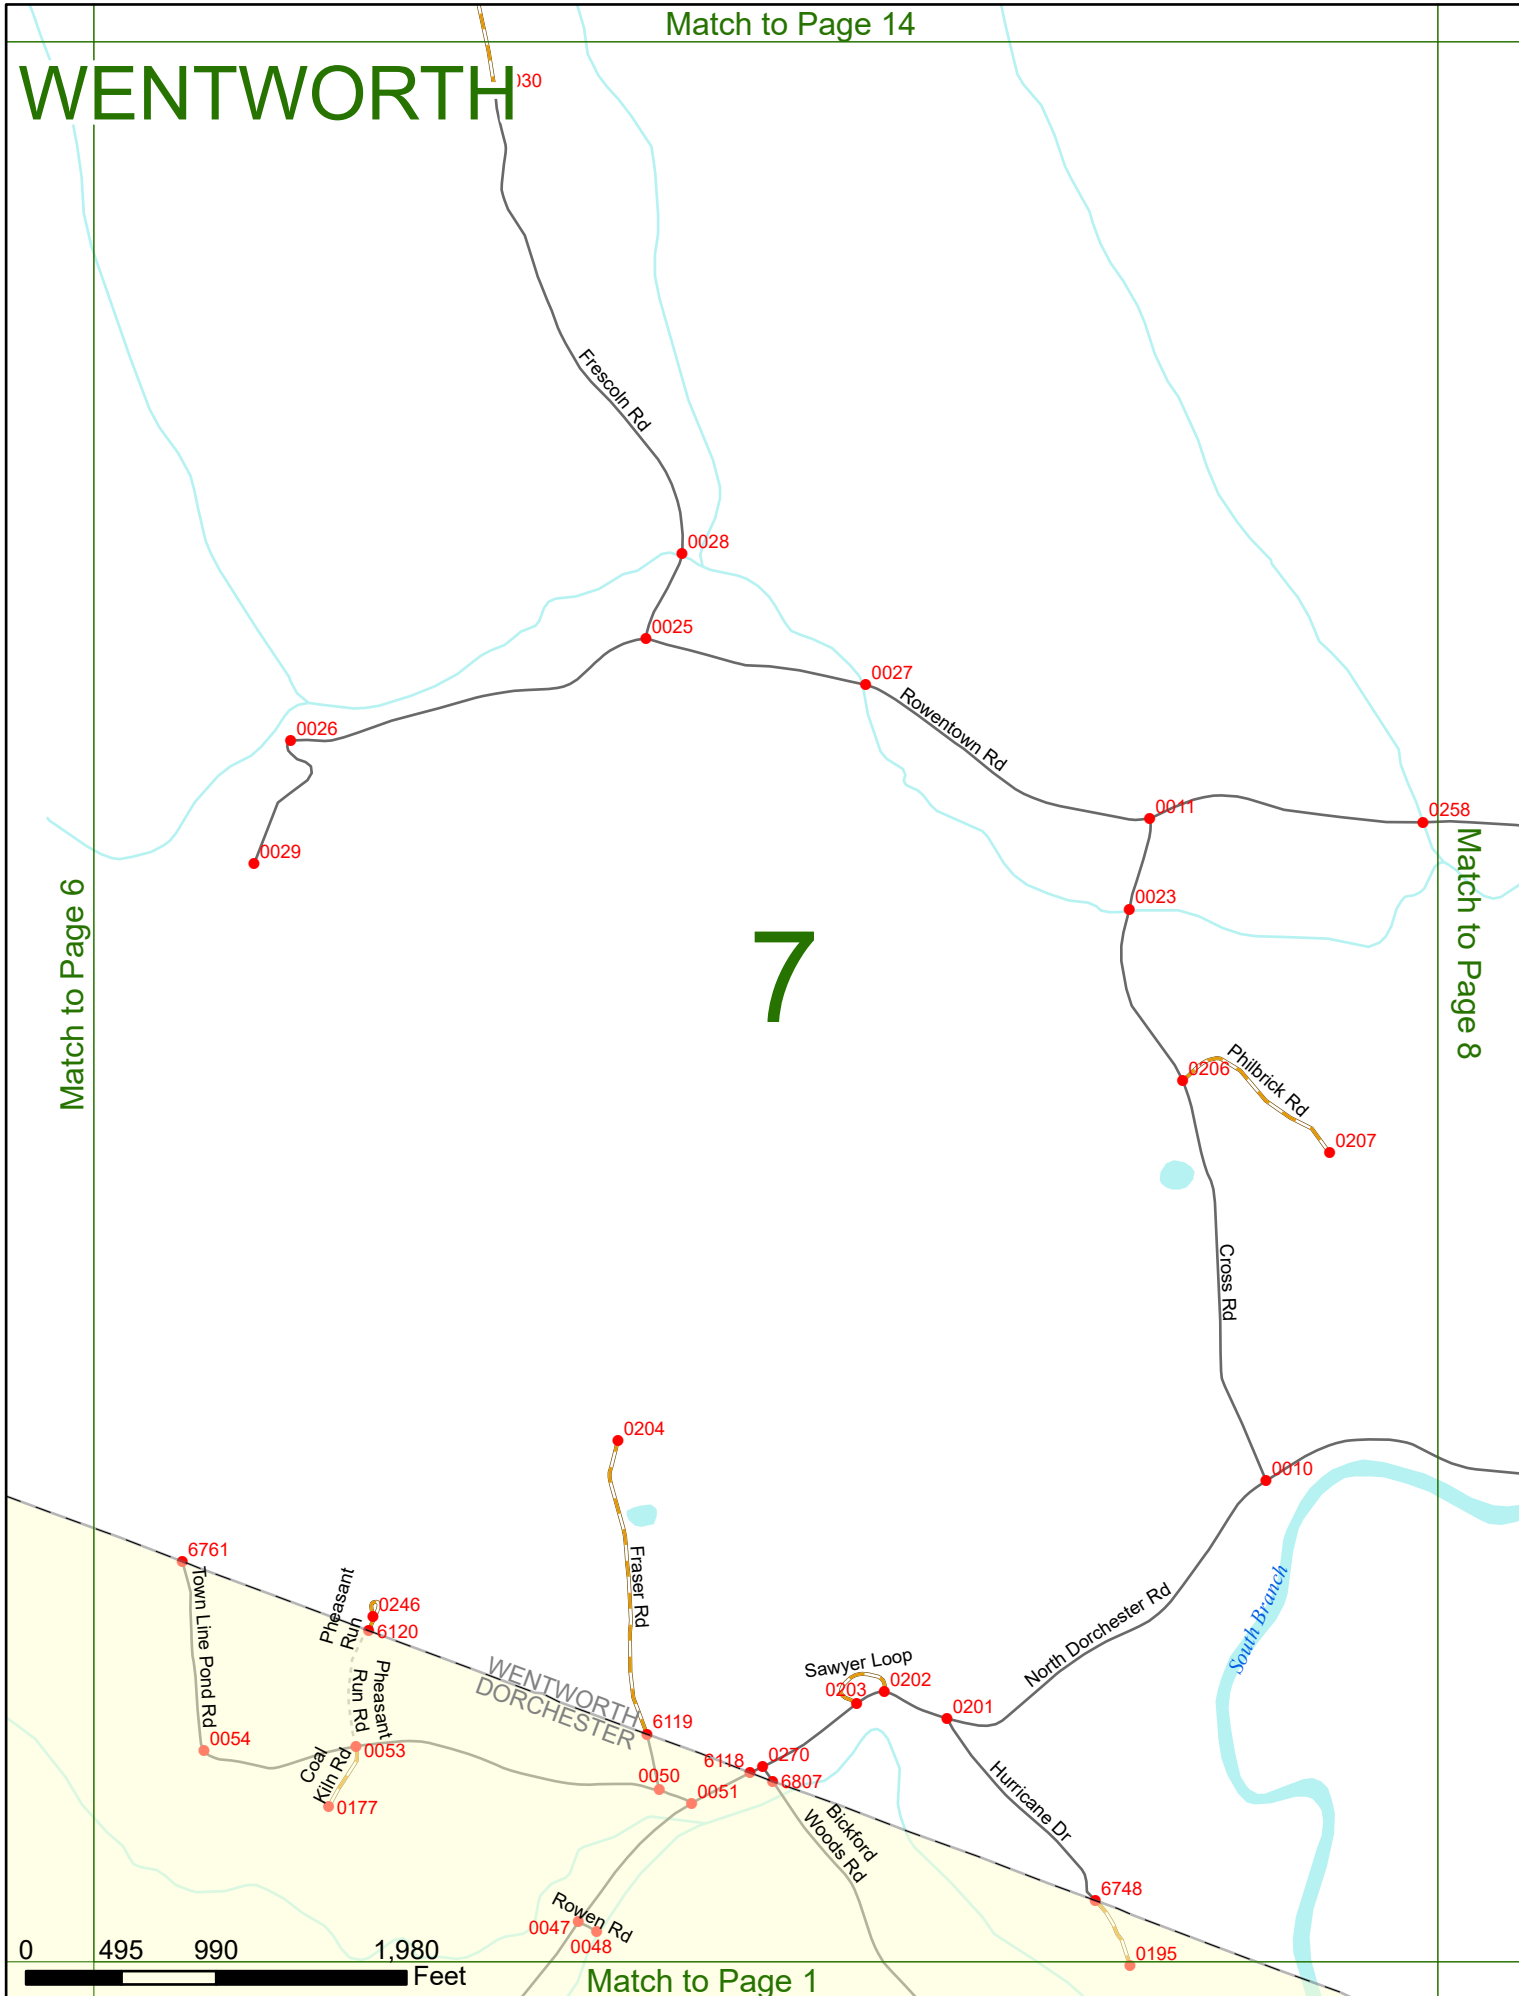

WENTWORTH

7

Match to Page 6

Match to Page 8