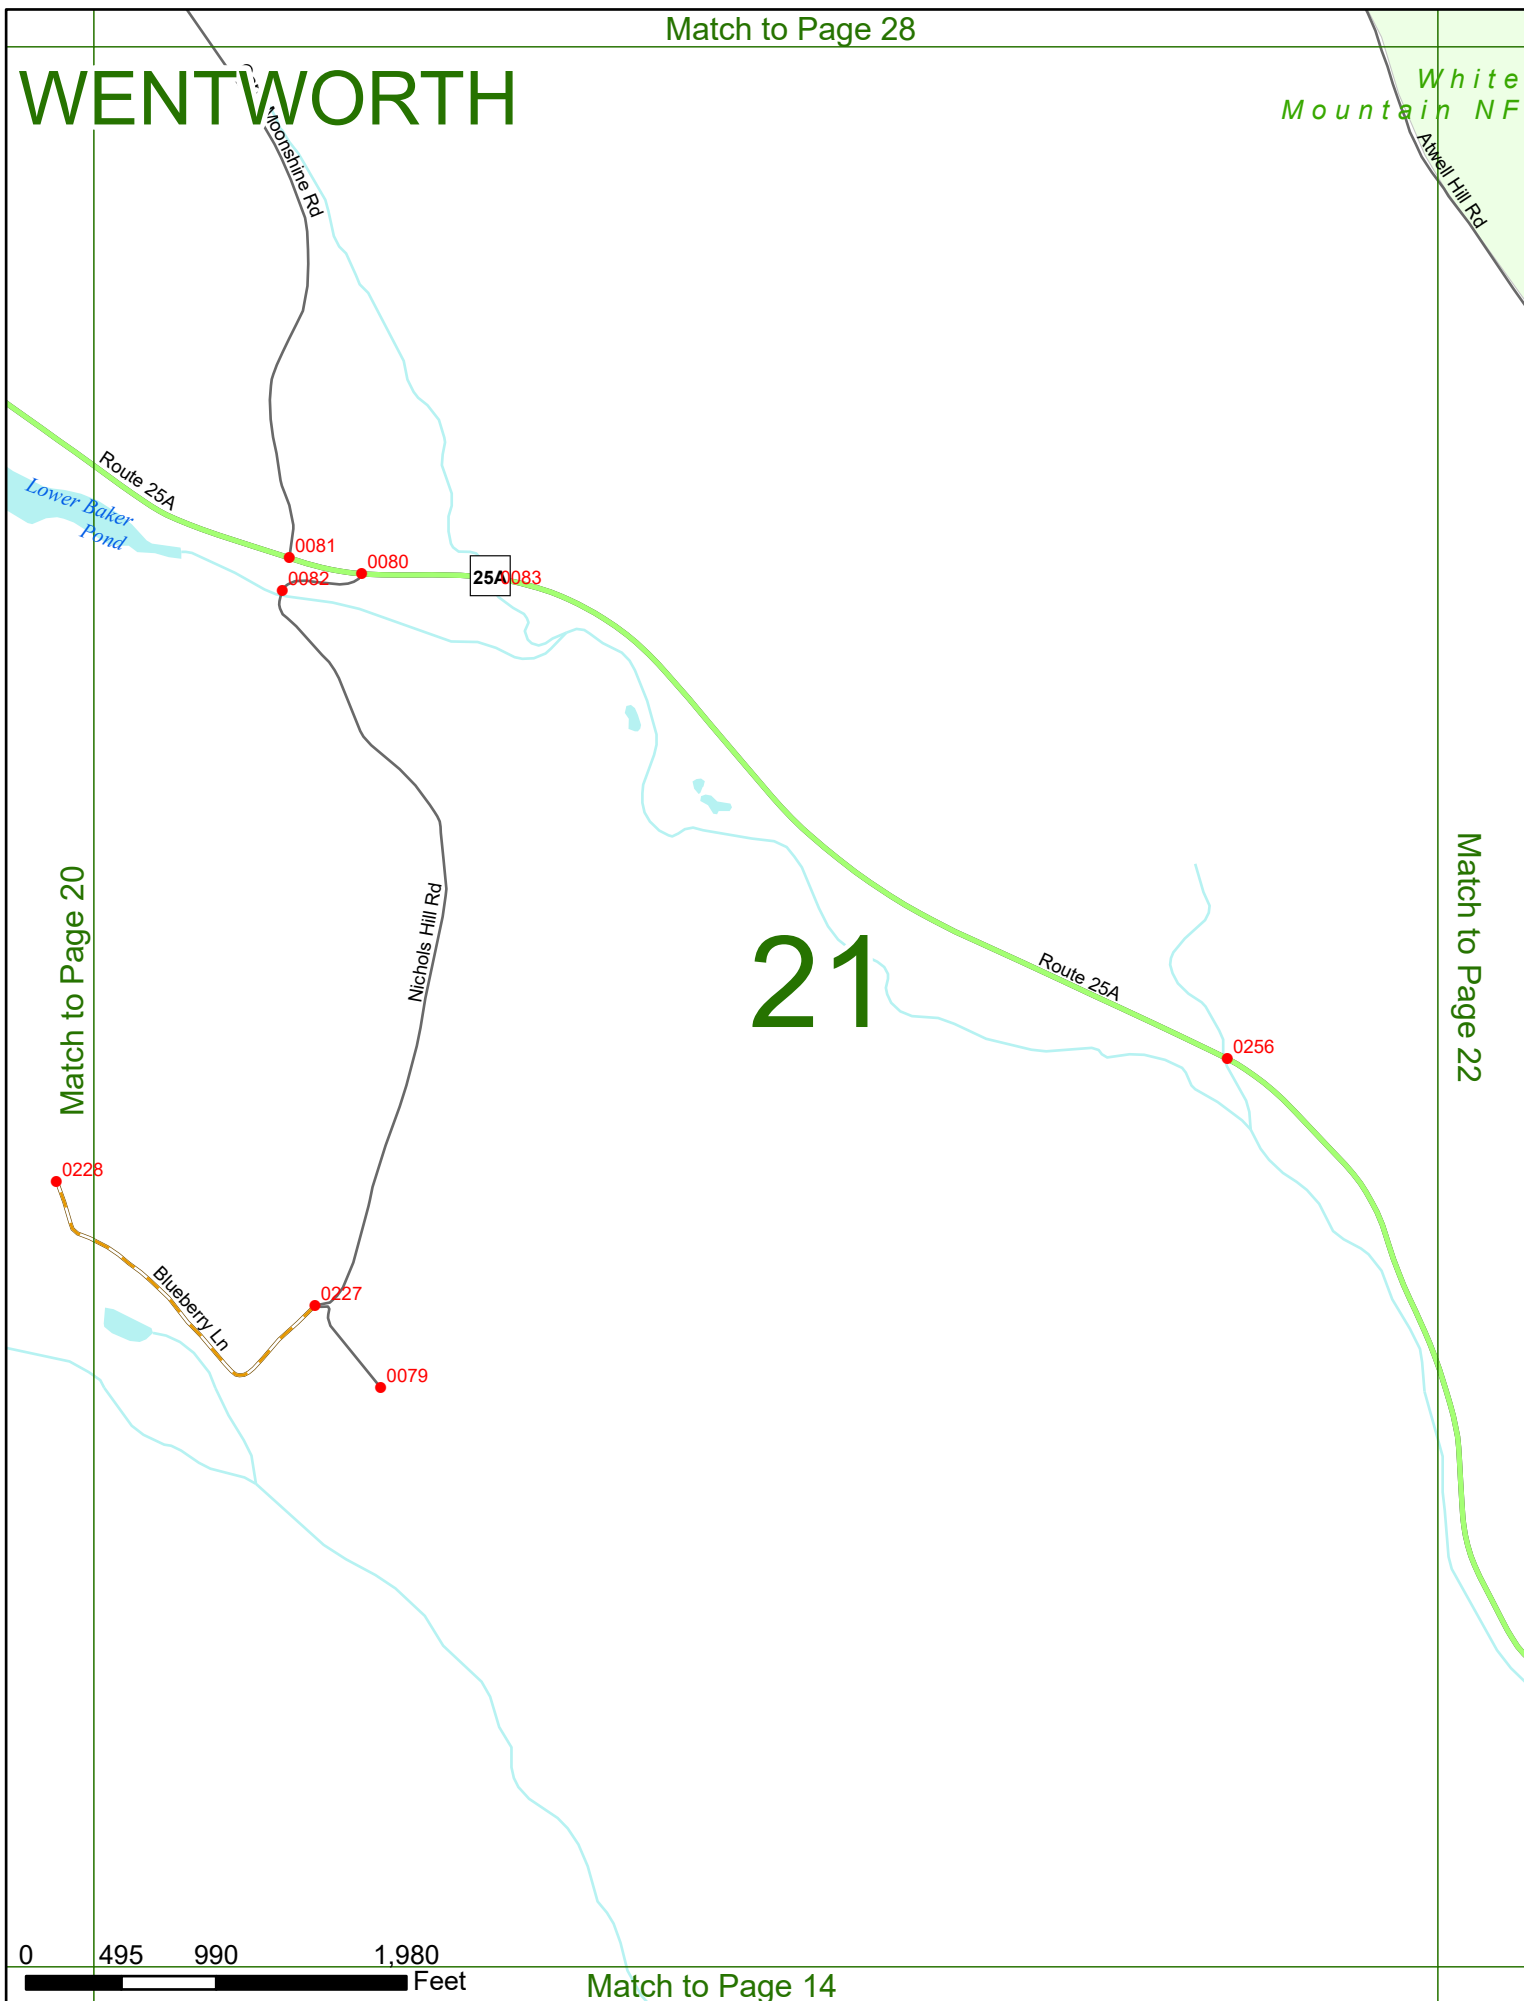

0228

Blueberry Ln

0 495 990 1,980 Feet

Match to Page 13

WENTWORTH

White Mountain NF

Match to Page 20

Match to Page 22