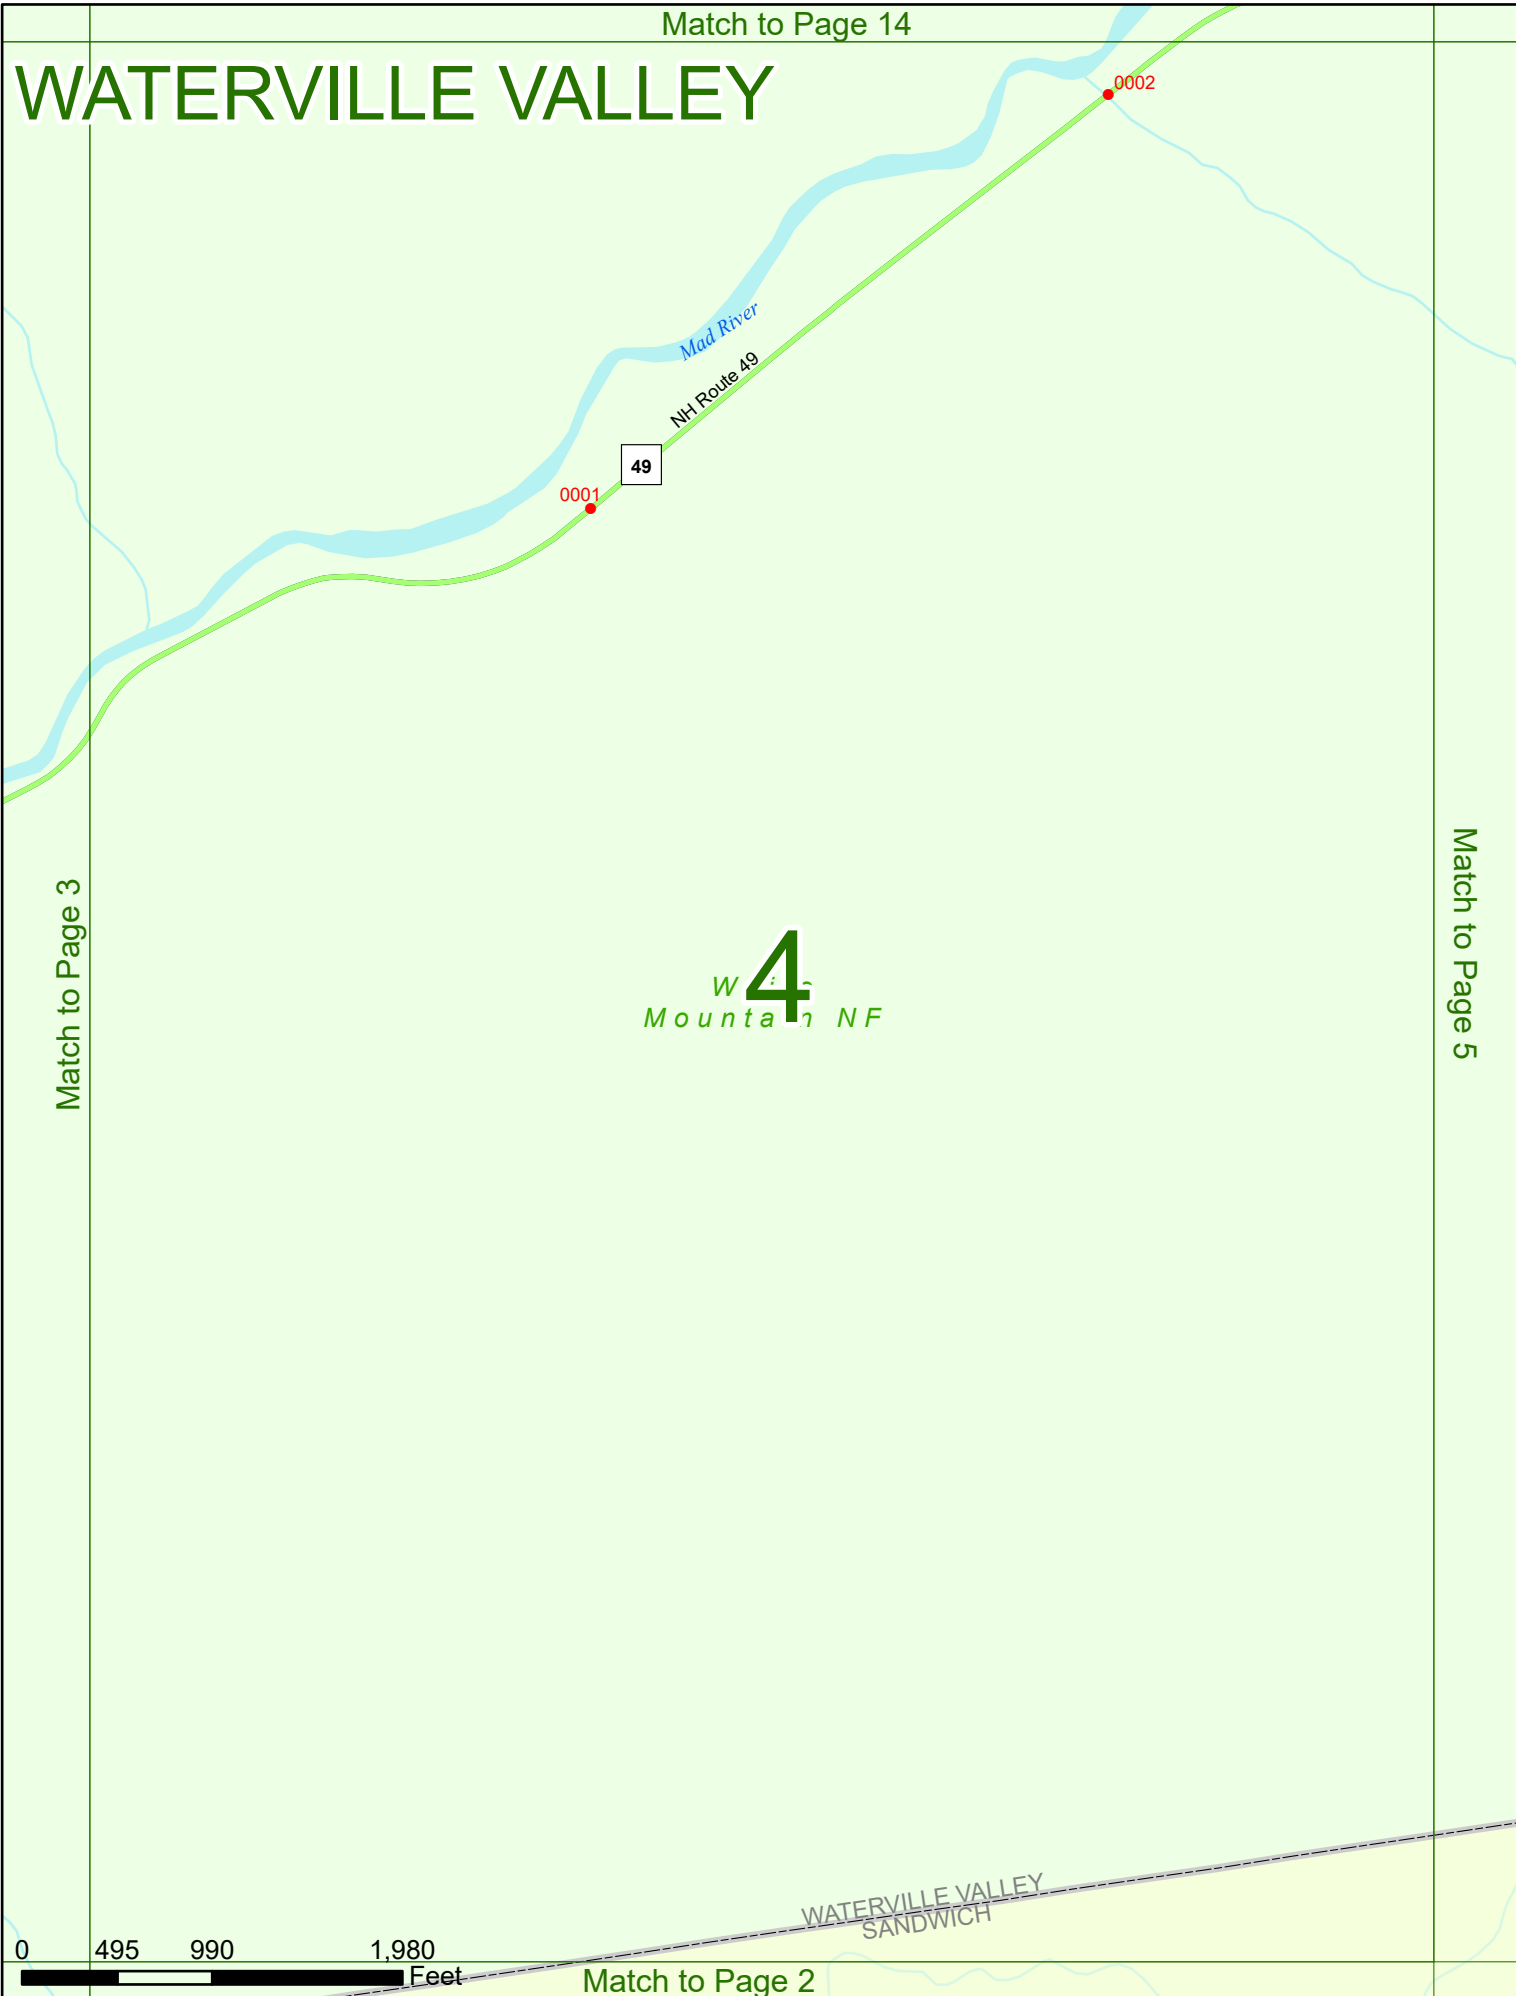

WATERVILLE VALLEY

Match to Page 3

Match to Page 5

W 4
Mountain NF

0 495 990 1,980 Feet

Match to Page 2

WATERVILLE VALLEY
SANDWICH