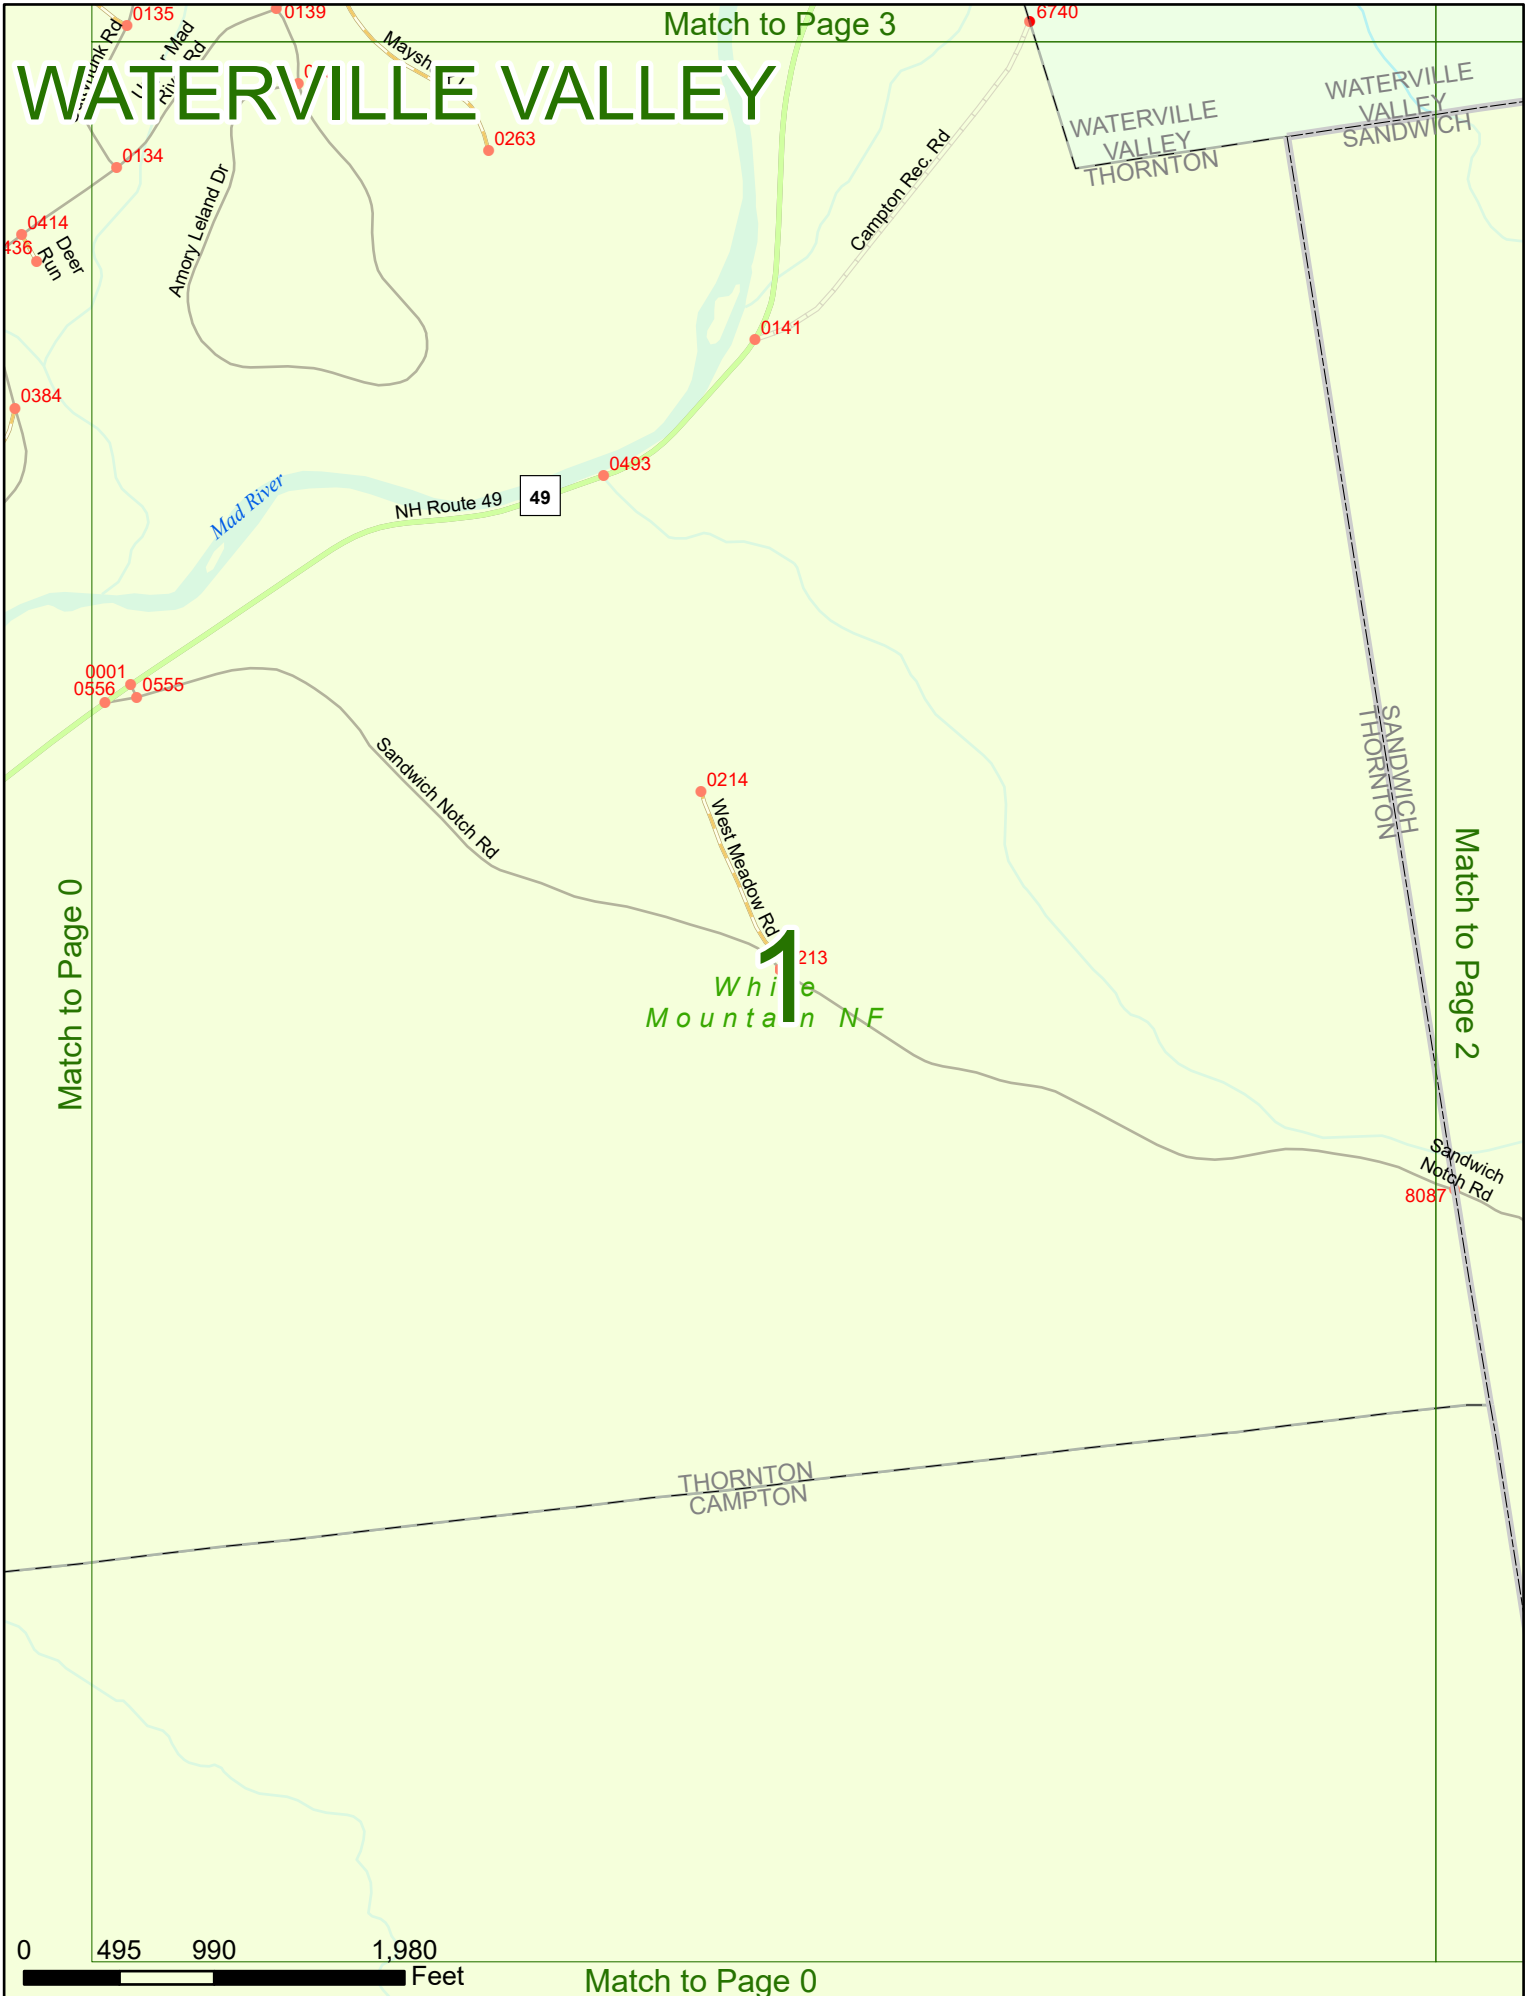

WATERVILLE VALLEY

Match to Page 3

Match to Page 0

Match to Page 2

0 495 990 1,980 Feet

Match to Page 0