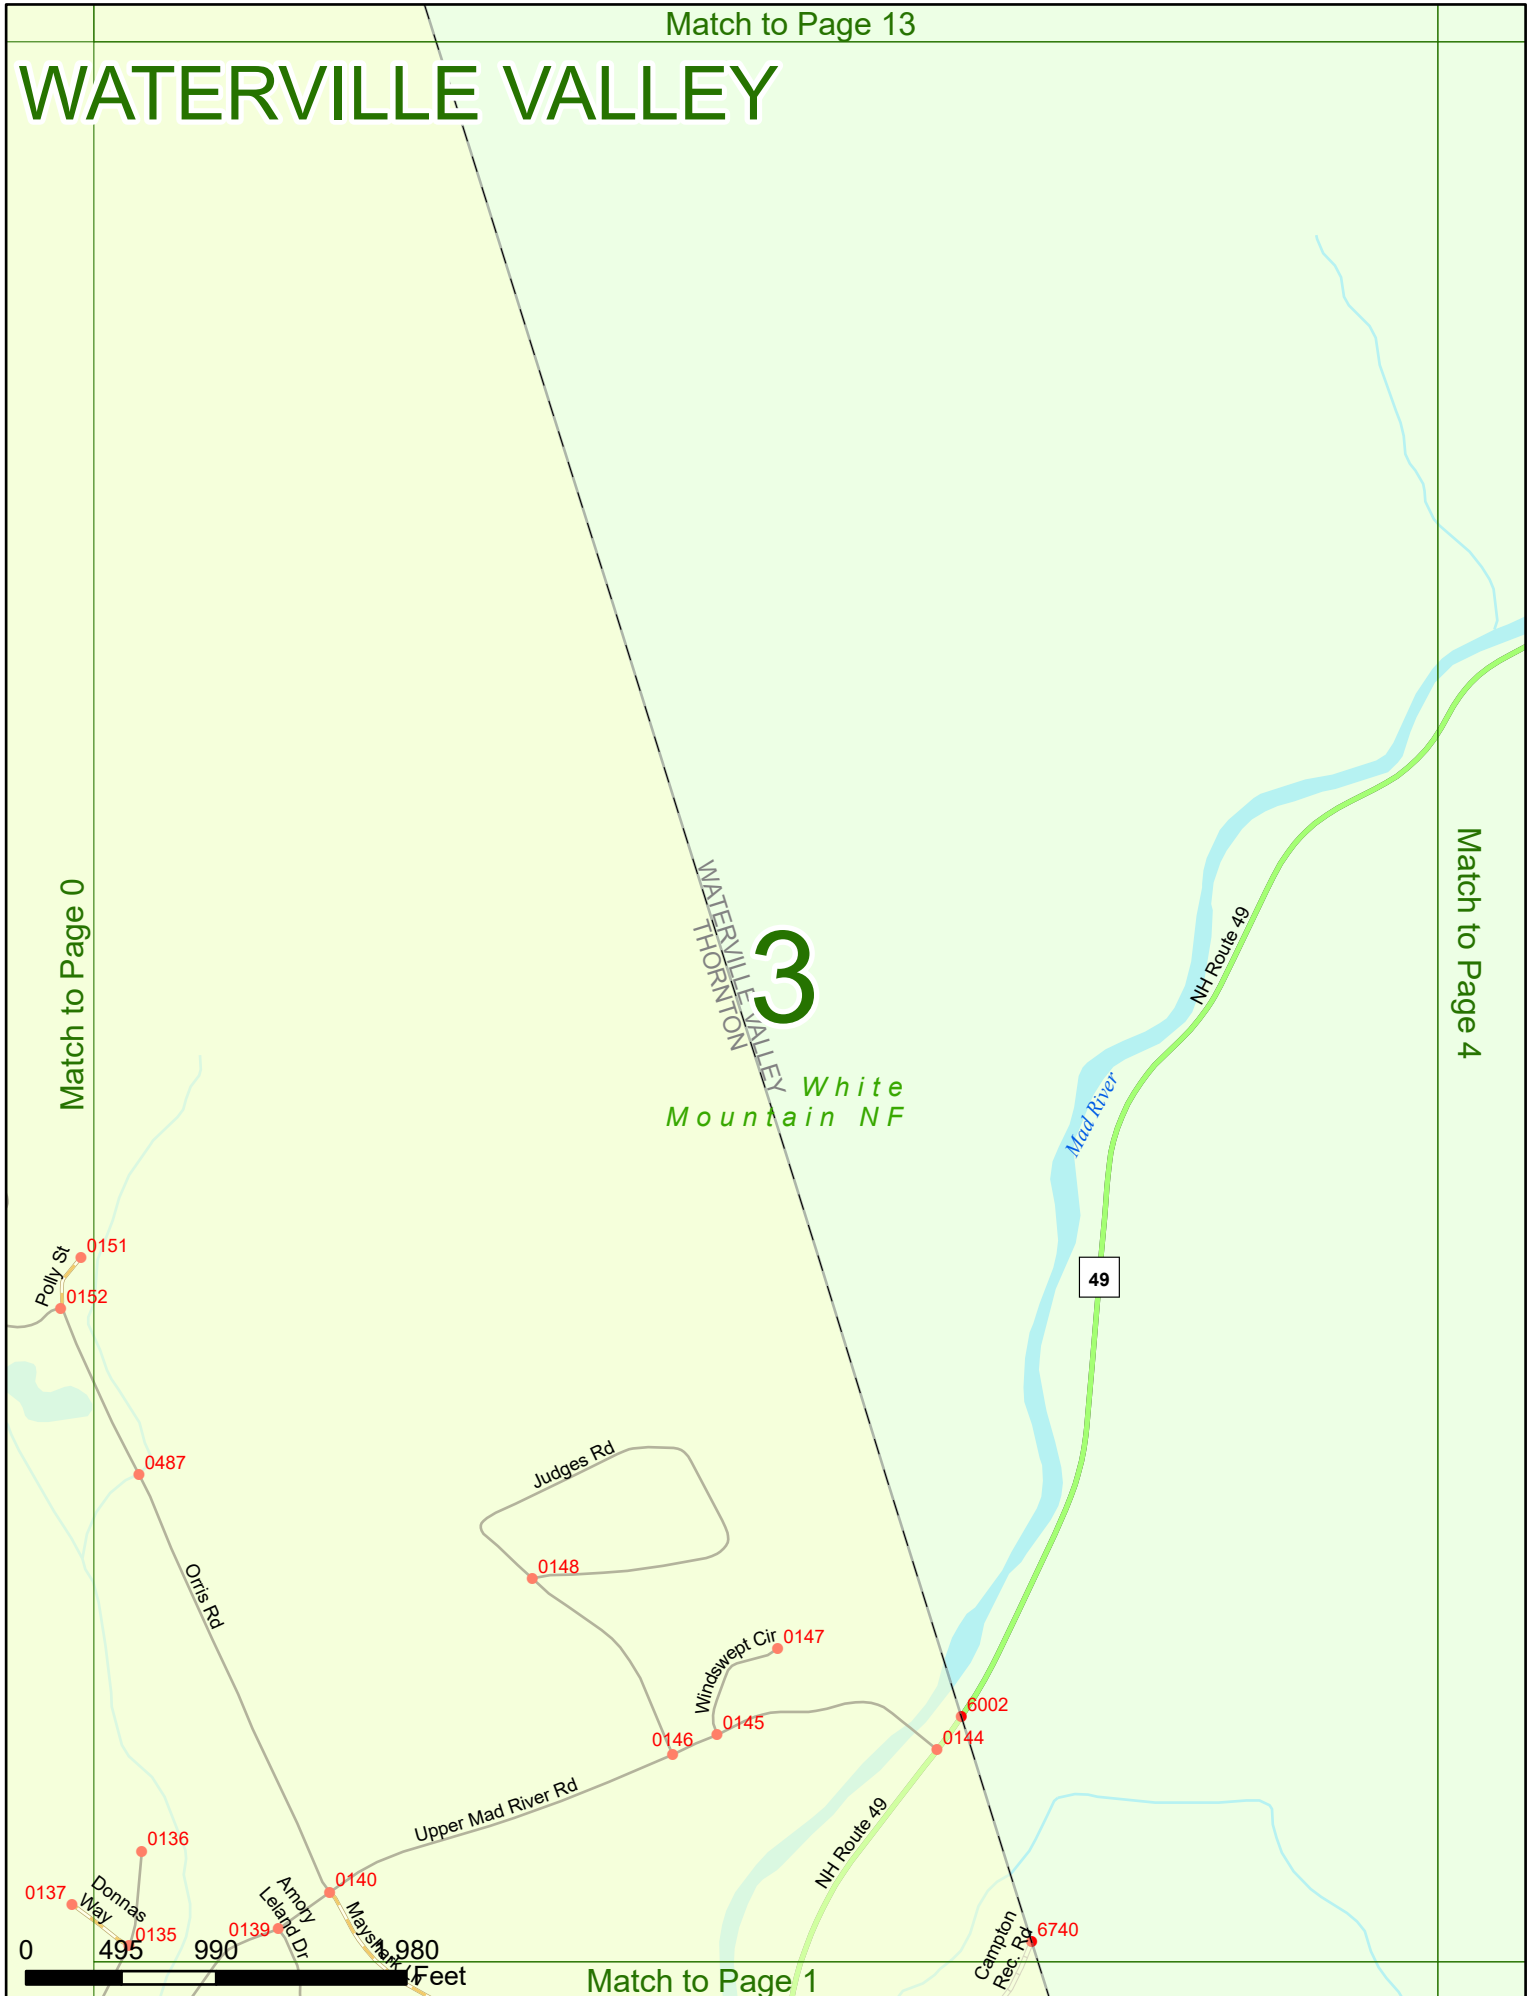

WATERVILLE VALLEY

Match to Page 0

Match to Page 4

WATERVILLE VALLEY
3
White Mountain NF

Polly St
0151
0152

0487

Ortis Rd

Judges Rd

0148

Windswept Cir
0147
0145

6002

Upper Mad River Rd

0146

0145

0144

Donnas Way
0137
0135

0136

Amory Leland Dr
0139

0140

Maysbrook Rd
980

0 495 990

Feet

Match to Page 1

Campton Rec. Rd
6740

NH Route 49

Mad River

49

NH Route 49