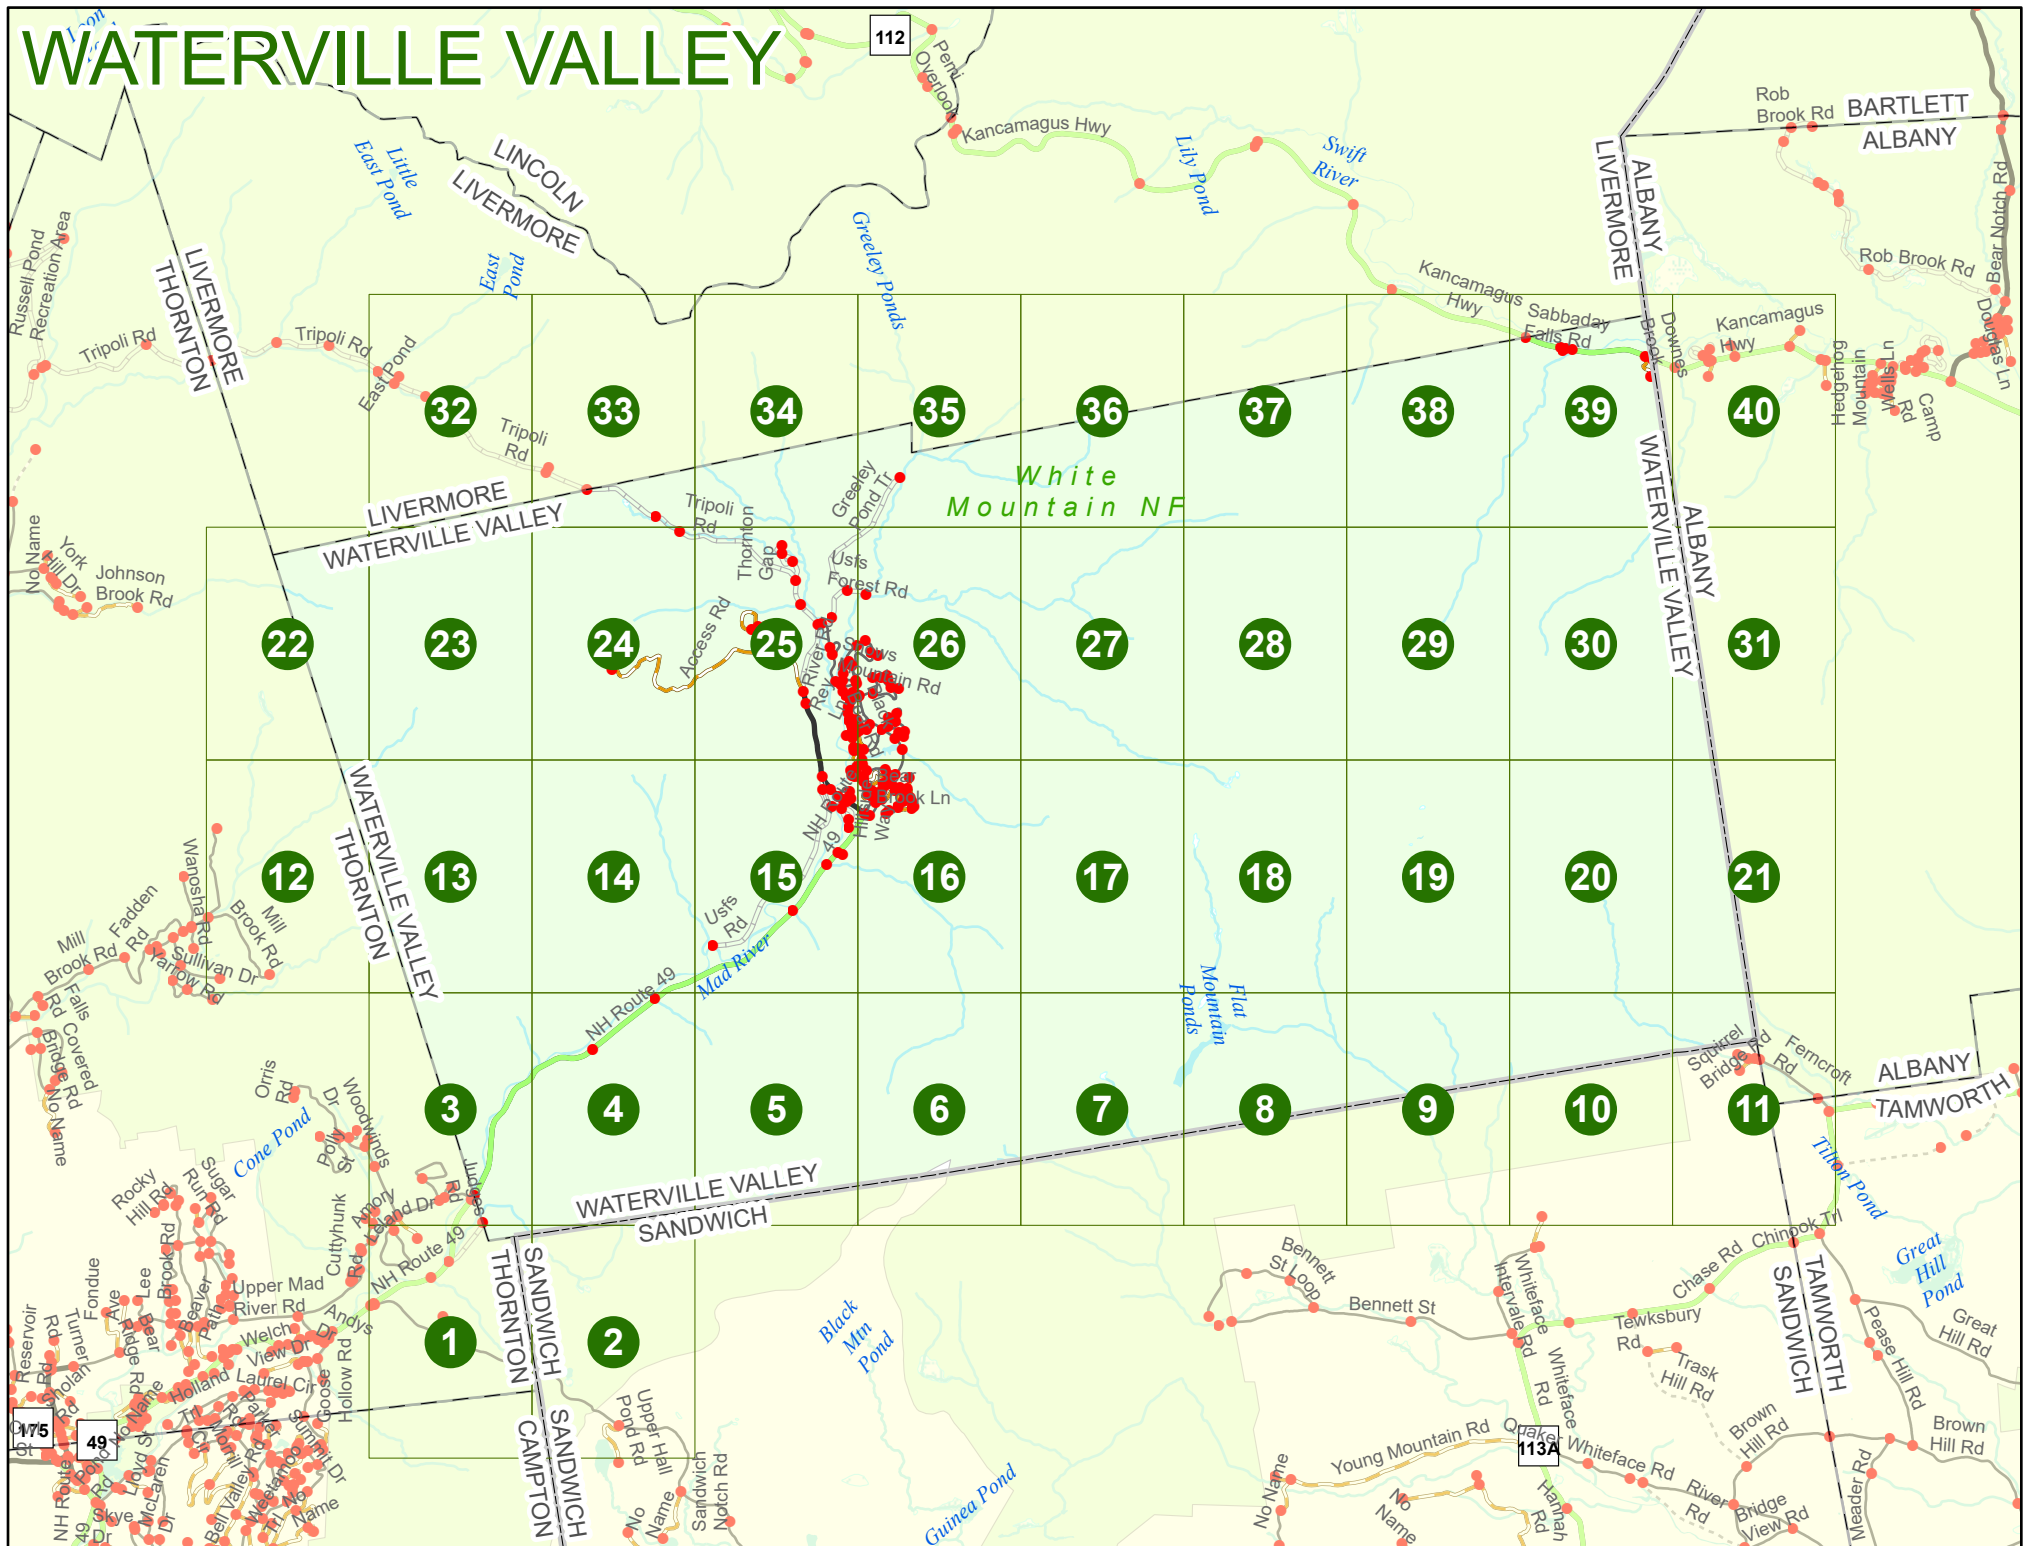

WATERVILLE VALLEY