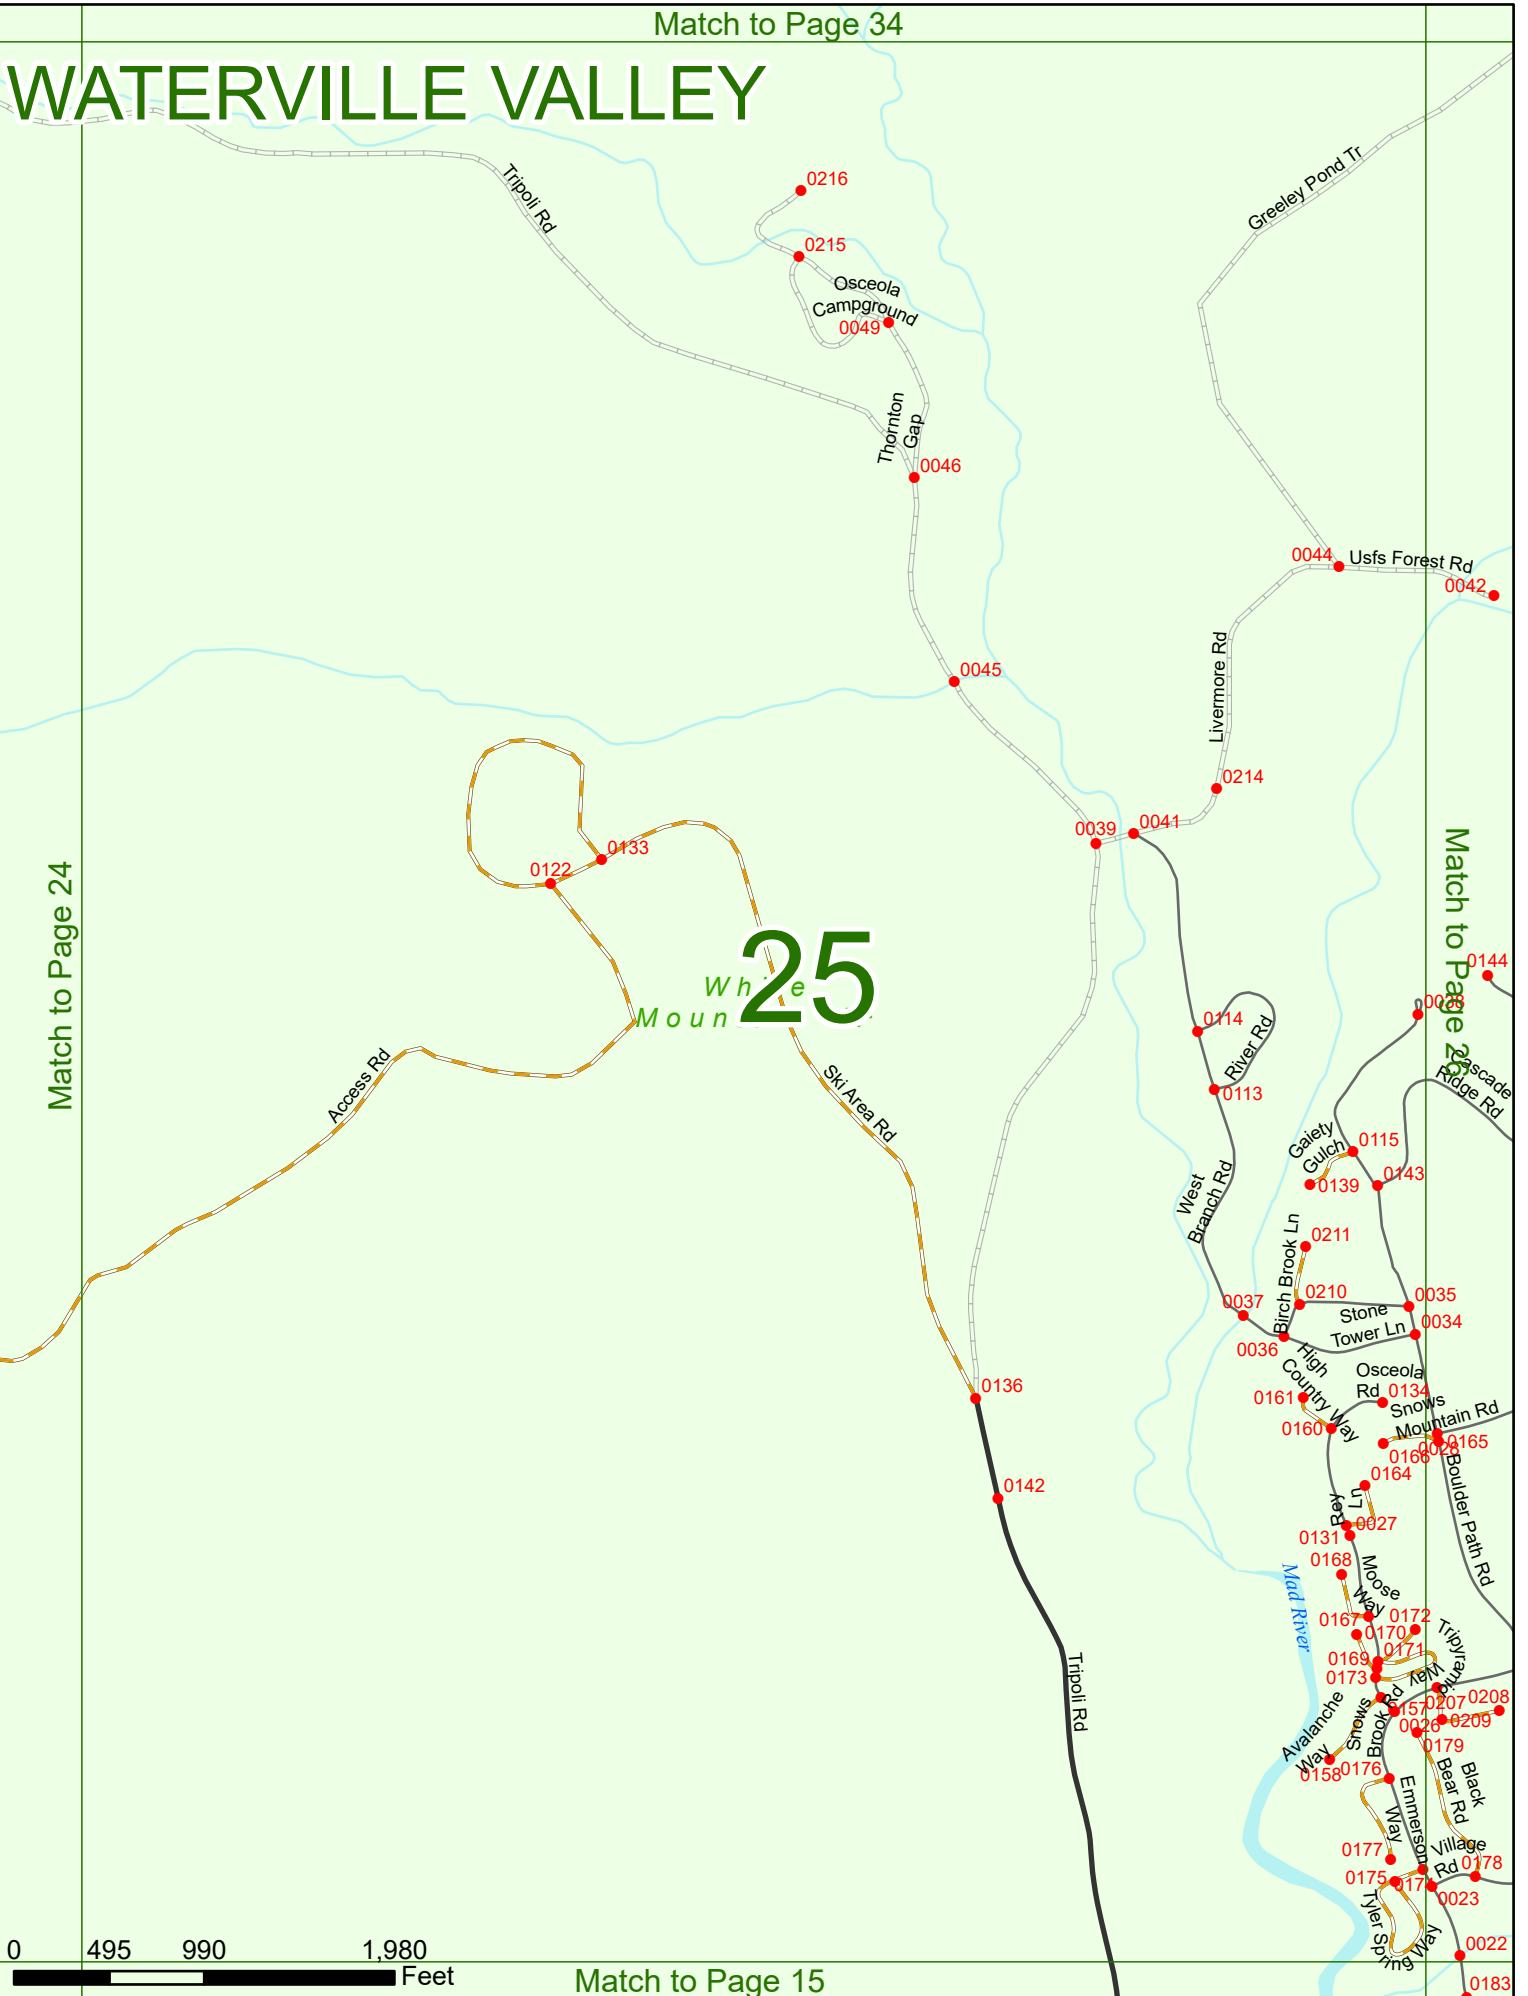

WATERVILLE VALLEY

Match to Page 24

Match to Page 26