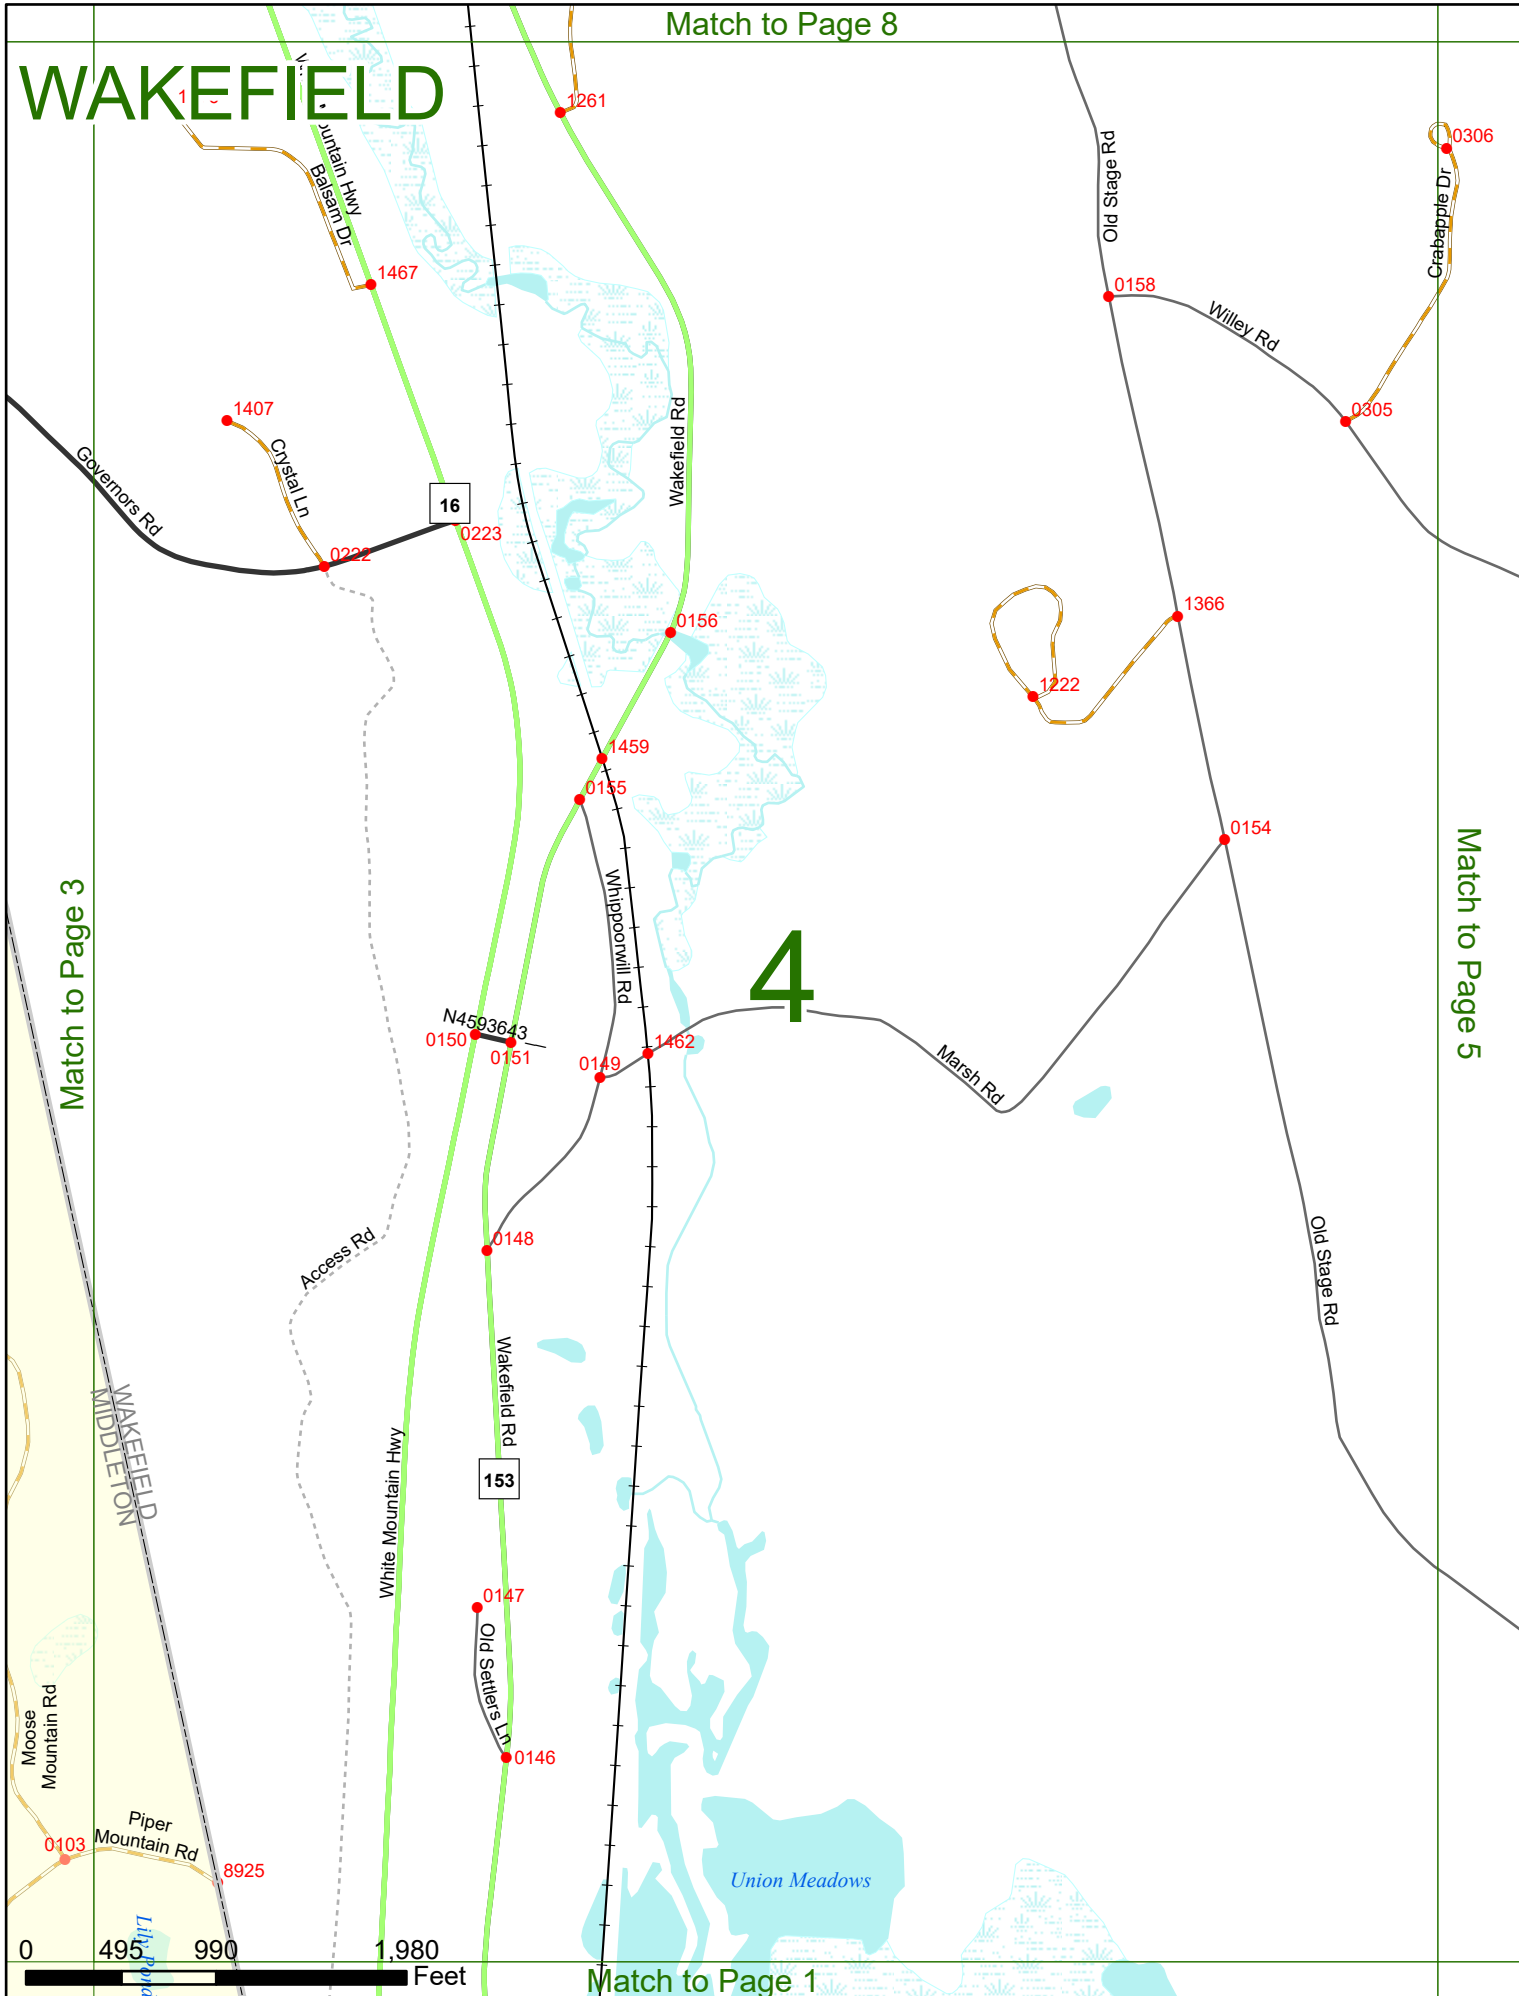

Match to Page 8

WAKEFIELD

4

Match to Page 3

Match to Page 5

Match to Page 1