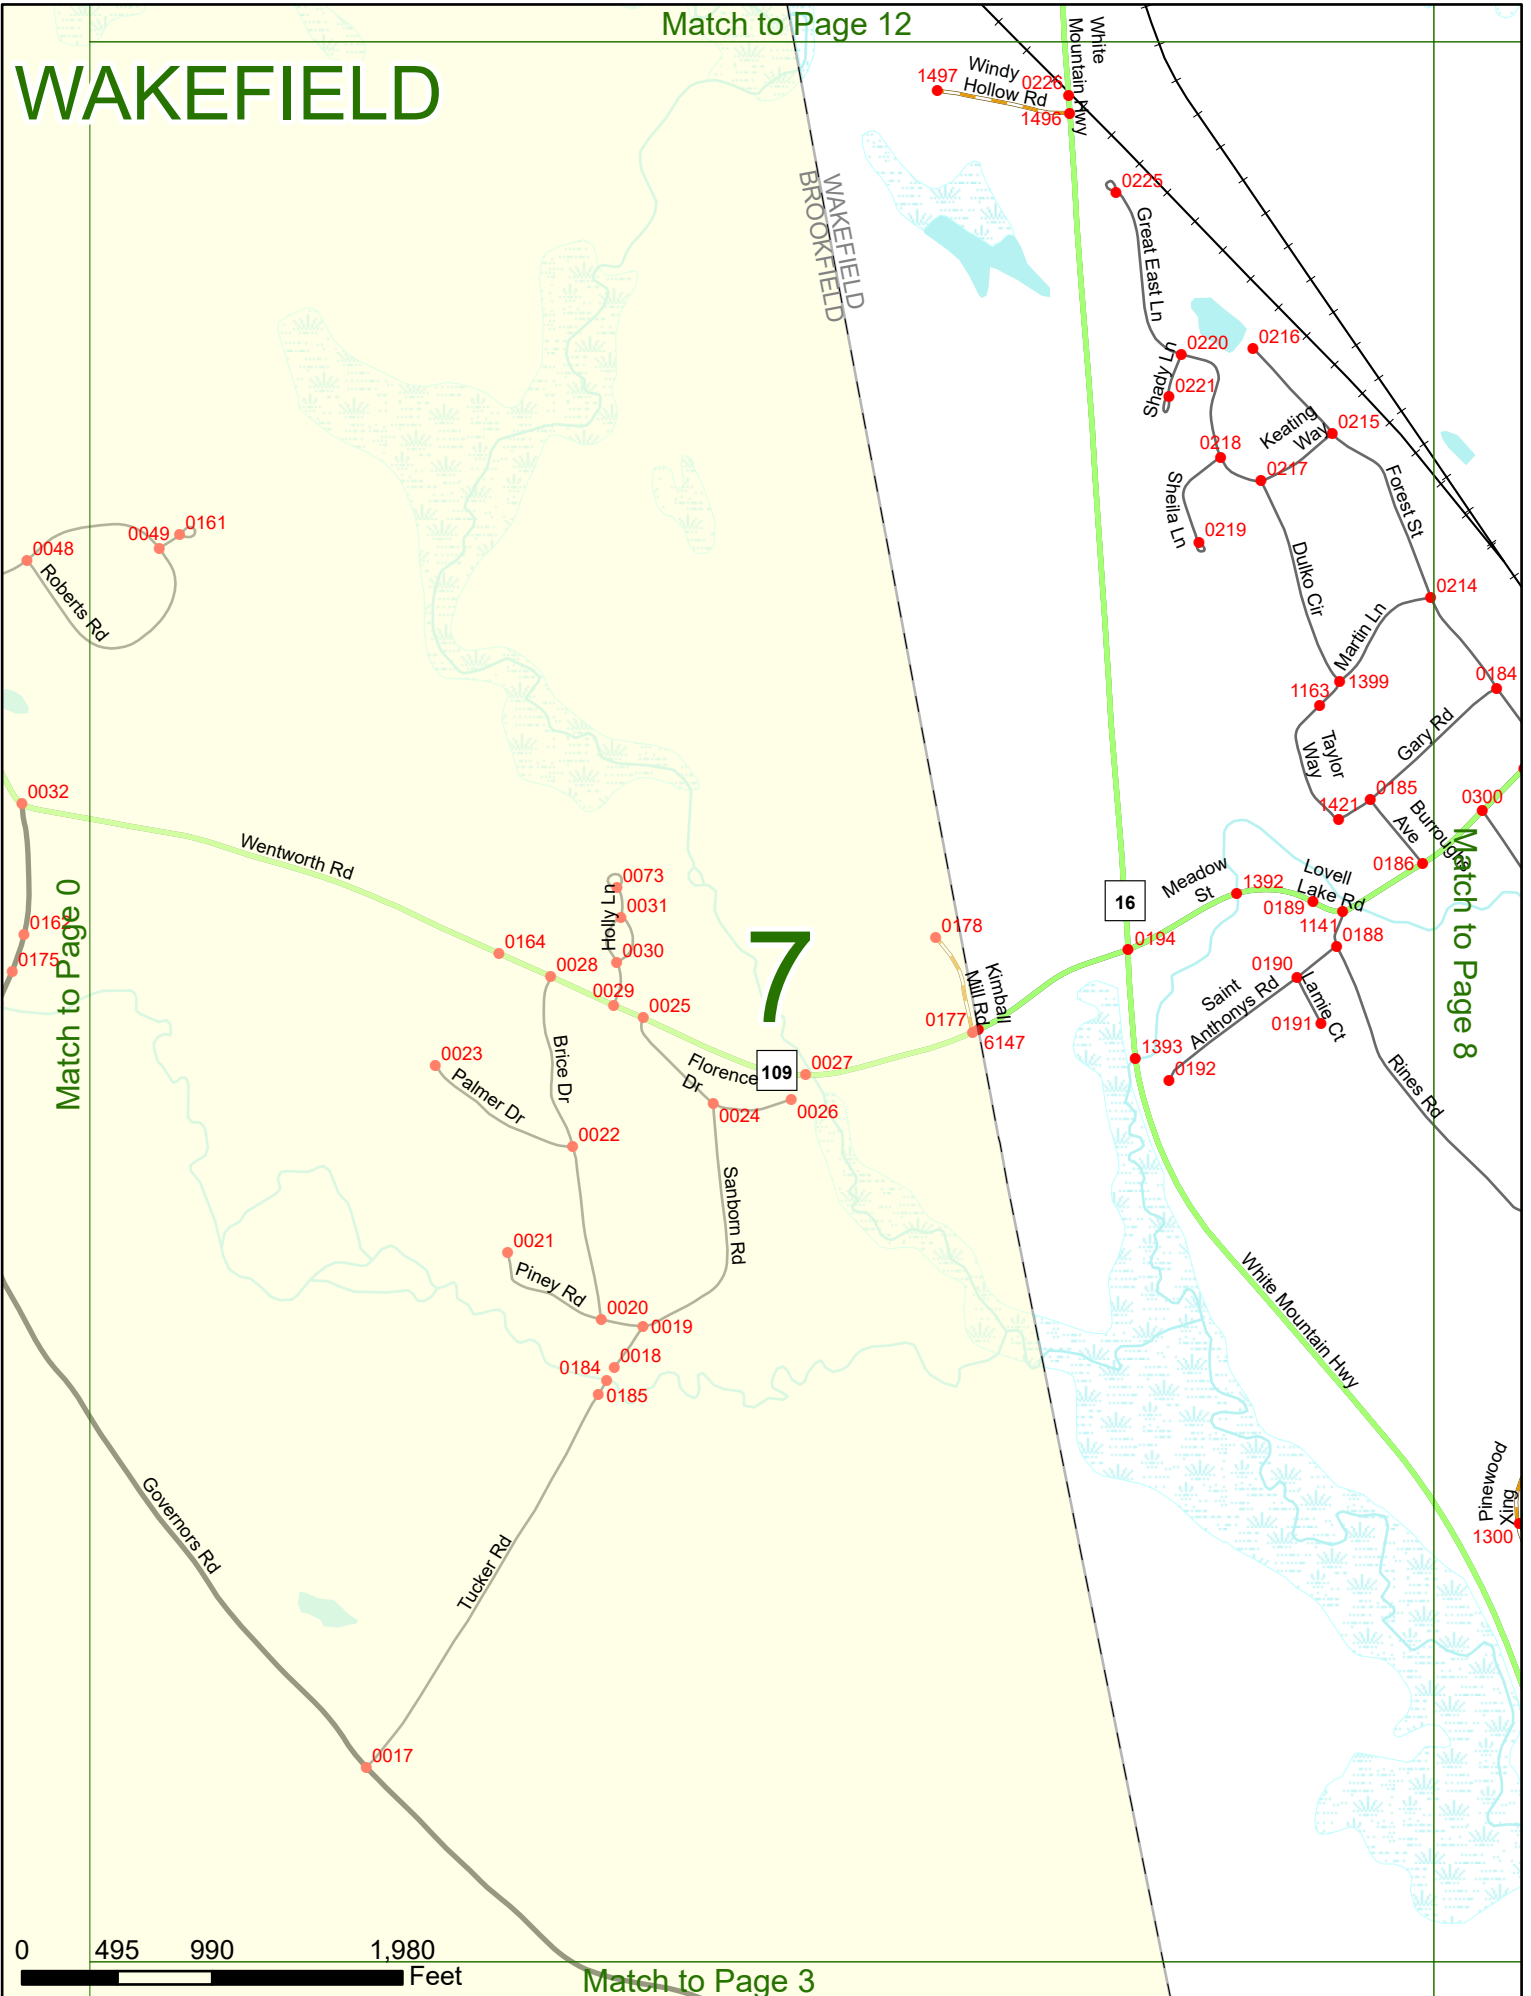

WAKEFIELD

Match to Page 12

7

Match to Page 0

Match to Page 8

Match to Page 3

0 495 990 1,980 Feet