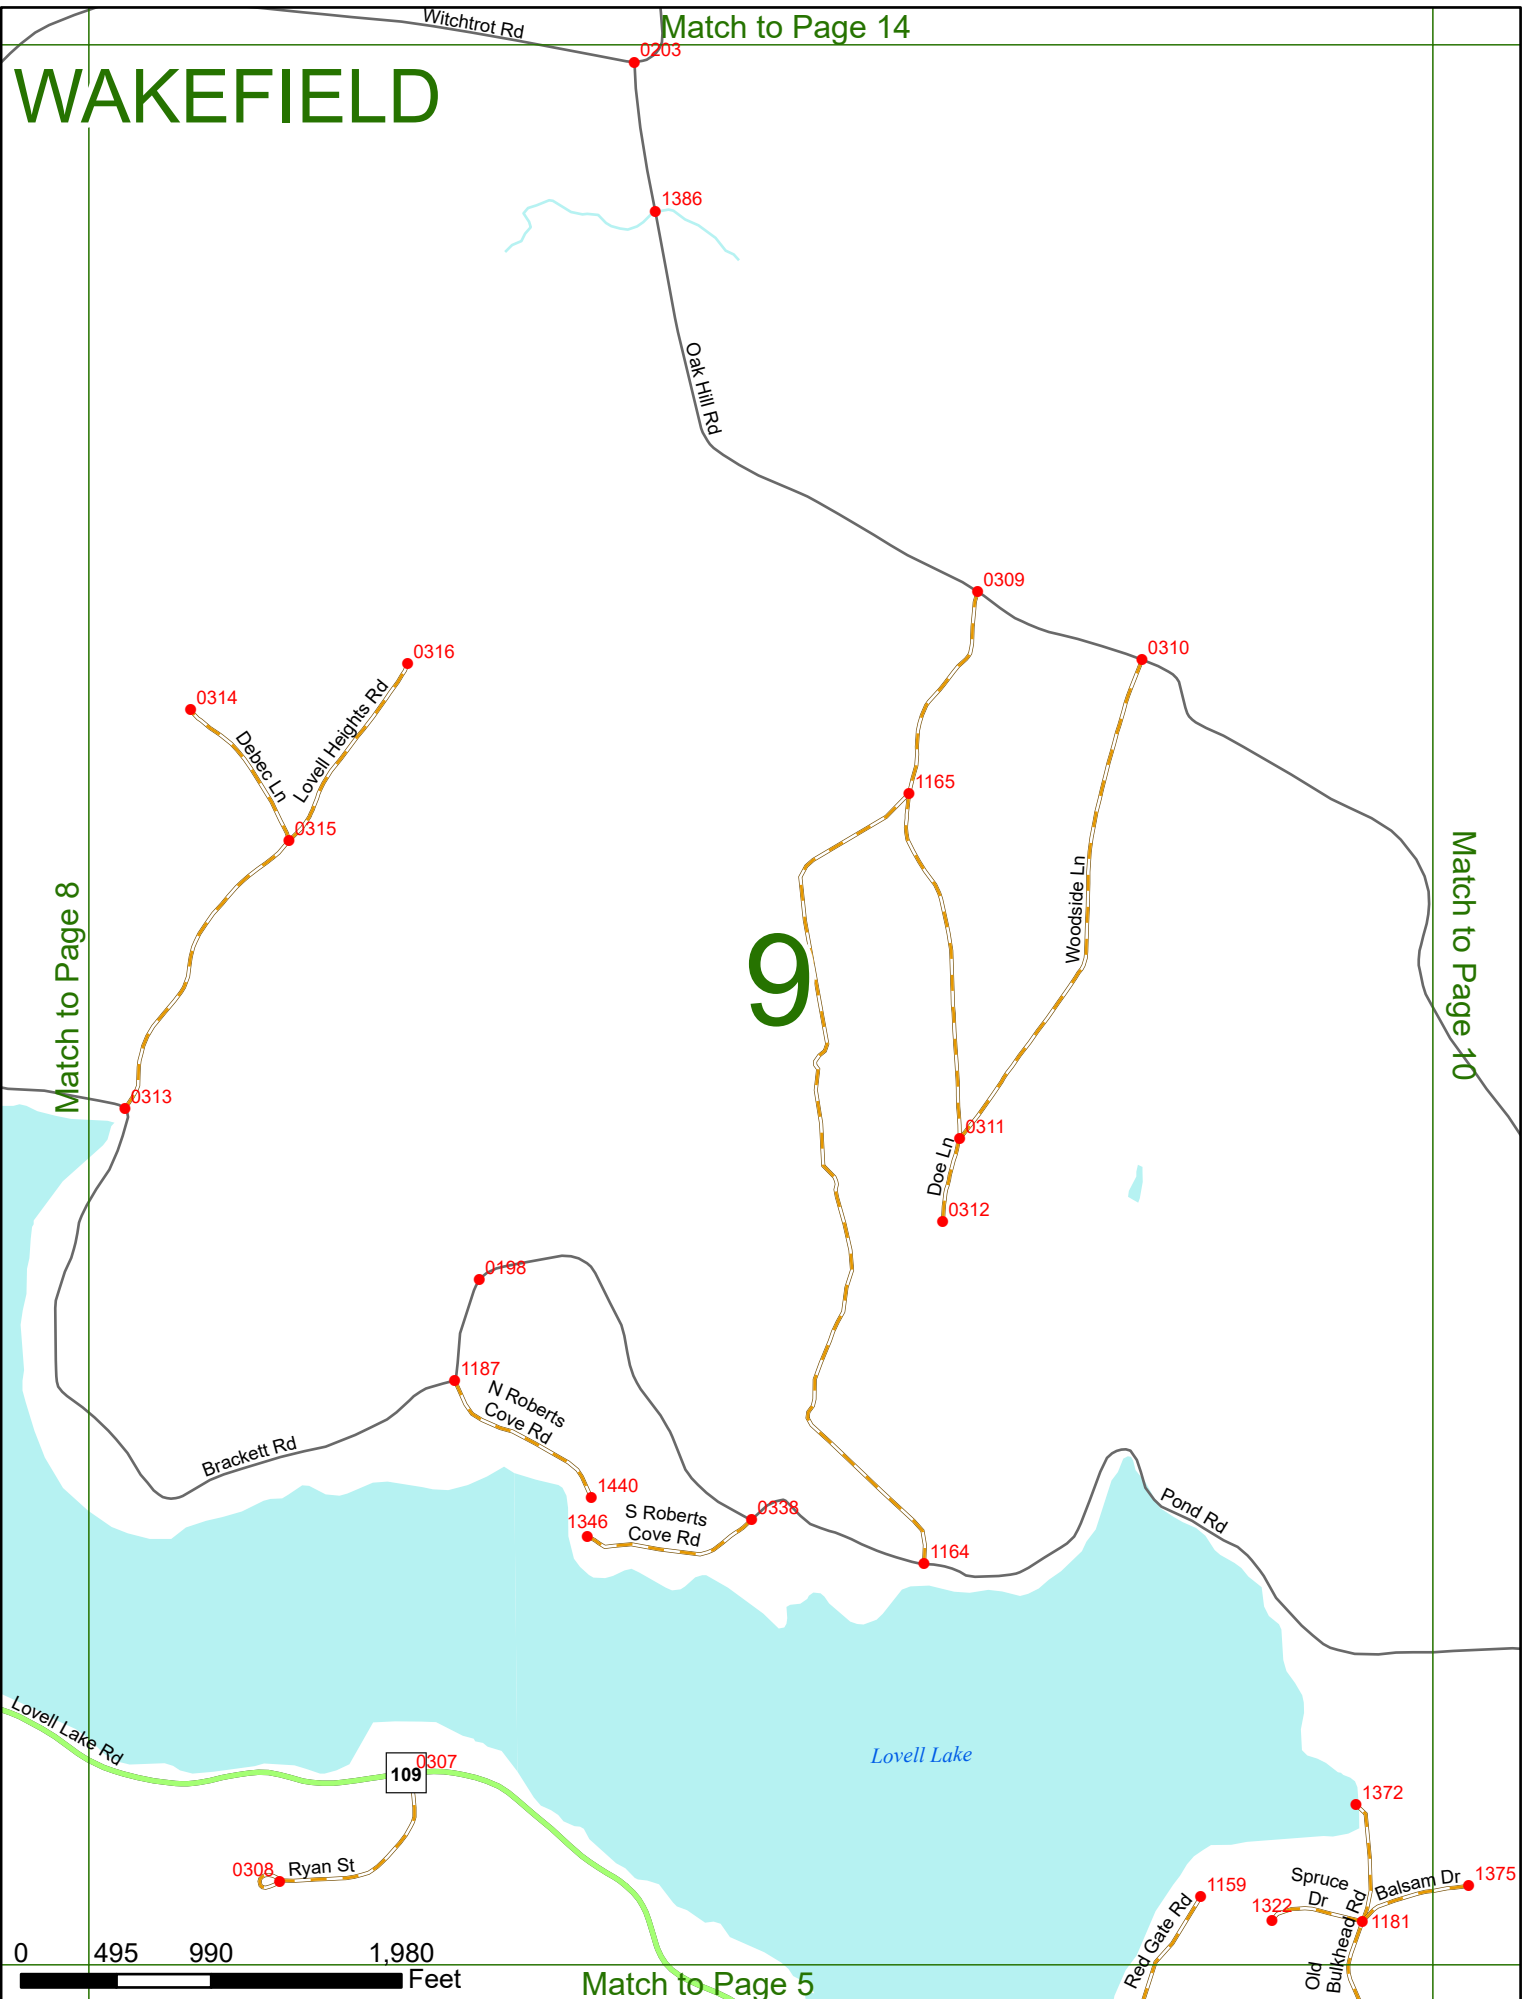

WAKEFIELD

Match to Page 14

9

Match to Page 8

Match to Page 10

Match to Page 5