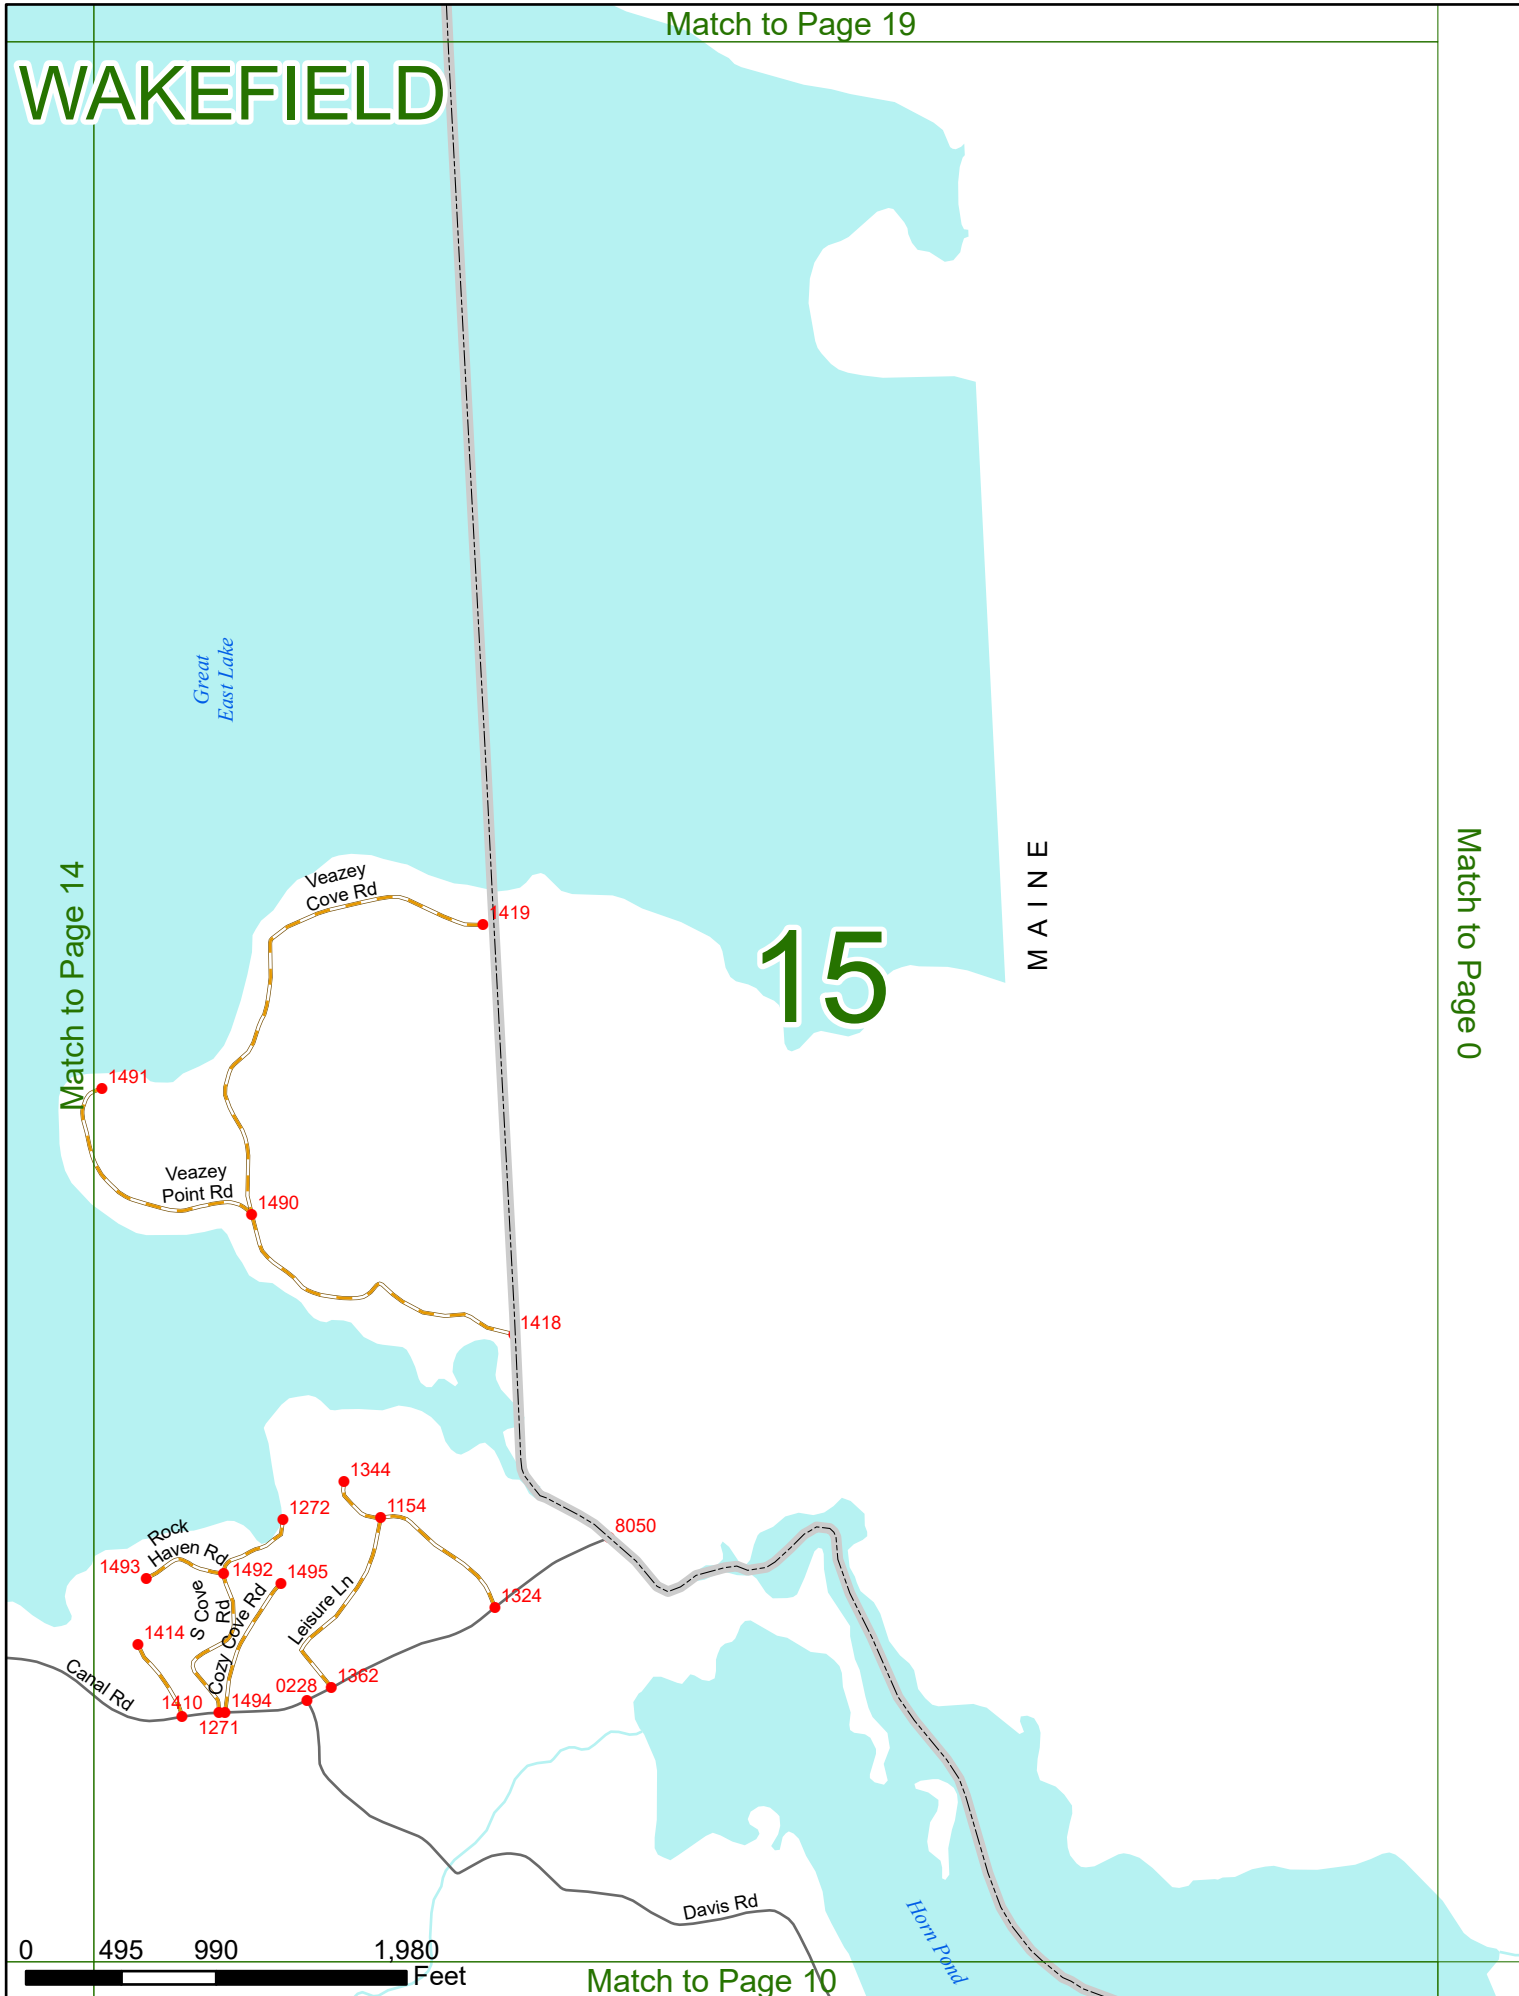

WAKEFIELD

MAINE

15

Match to Page 14

Match to Page 0

0 495 990 1,980 Feet

Match to Page 10