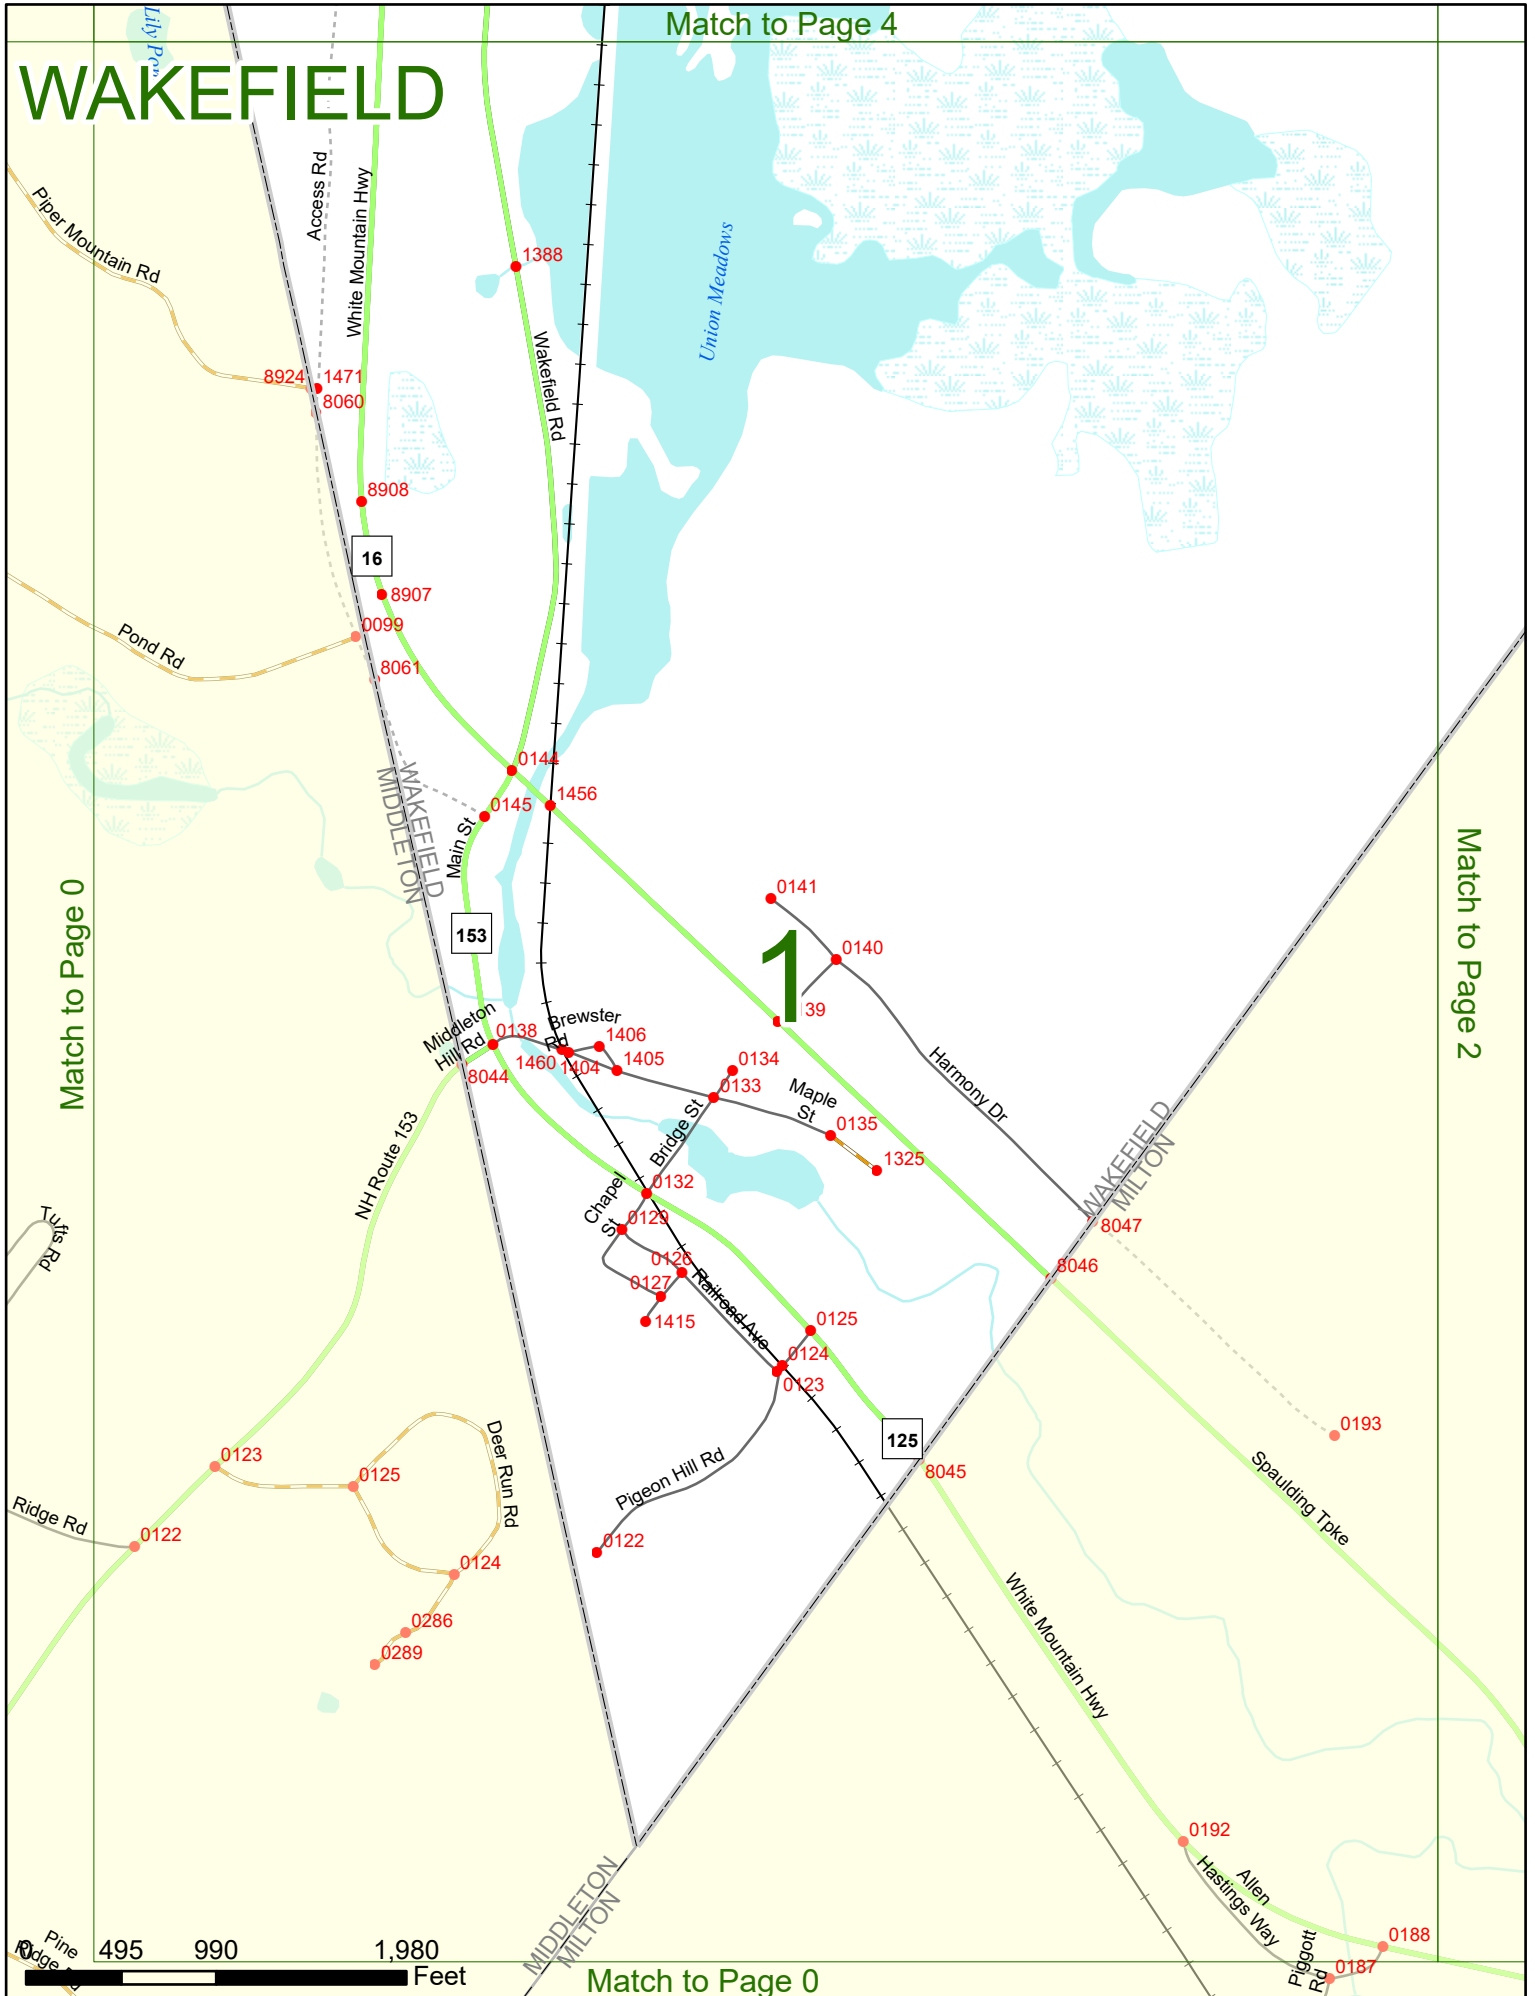

WAKEFIELD

Match to Page 4

Match to Page 0

Match to Page 2

Match to Page 0

495 990 1,980 Feet