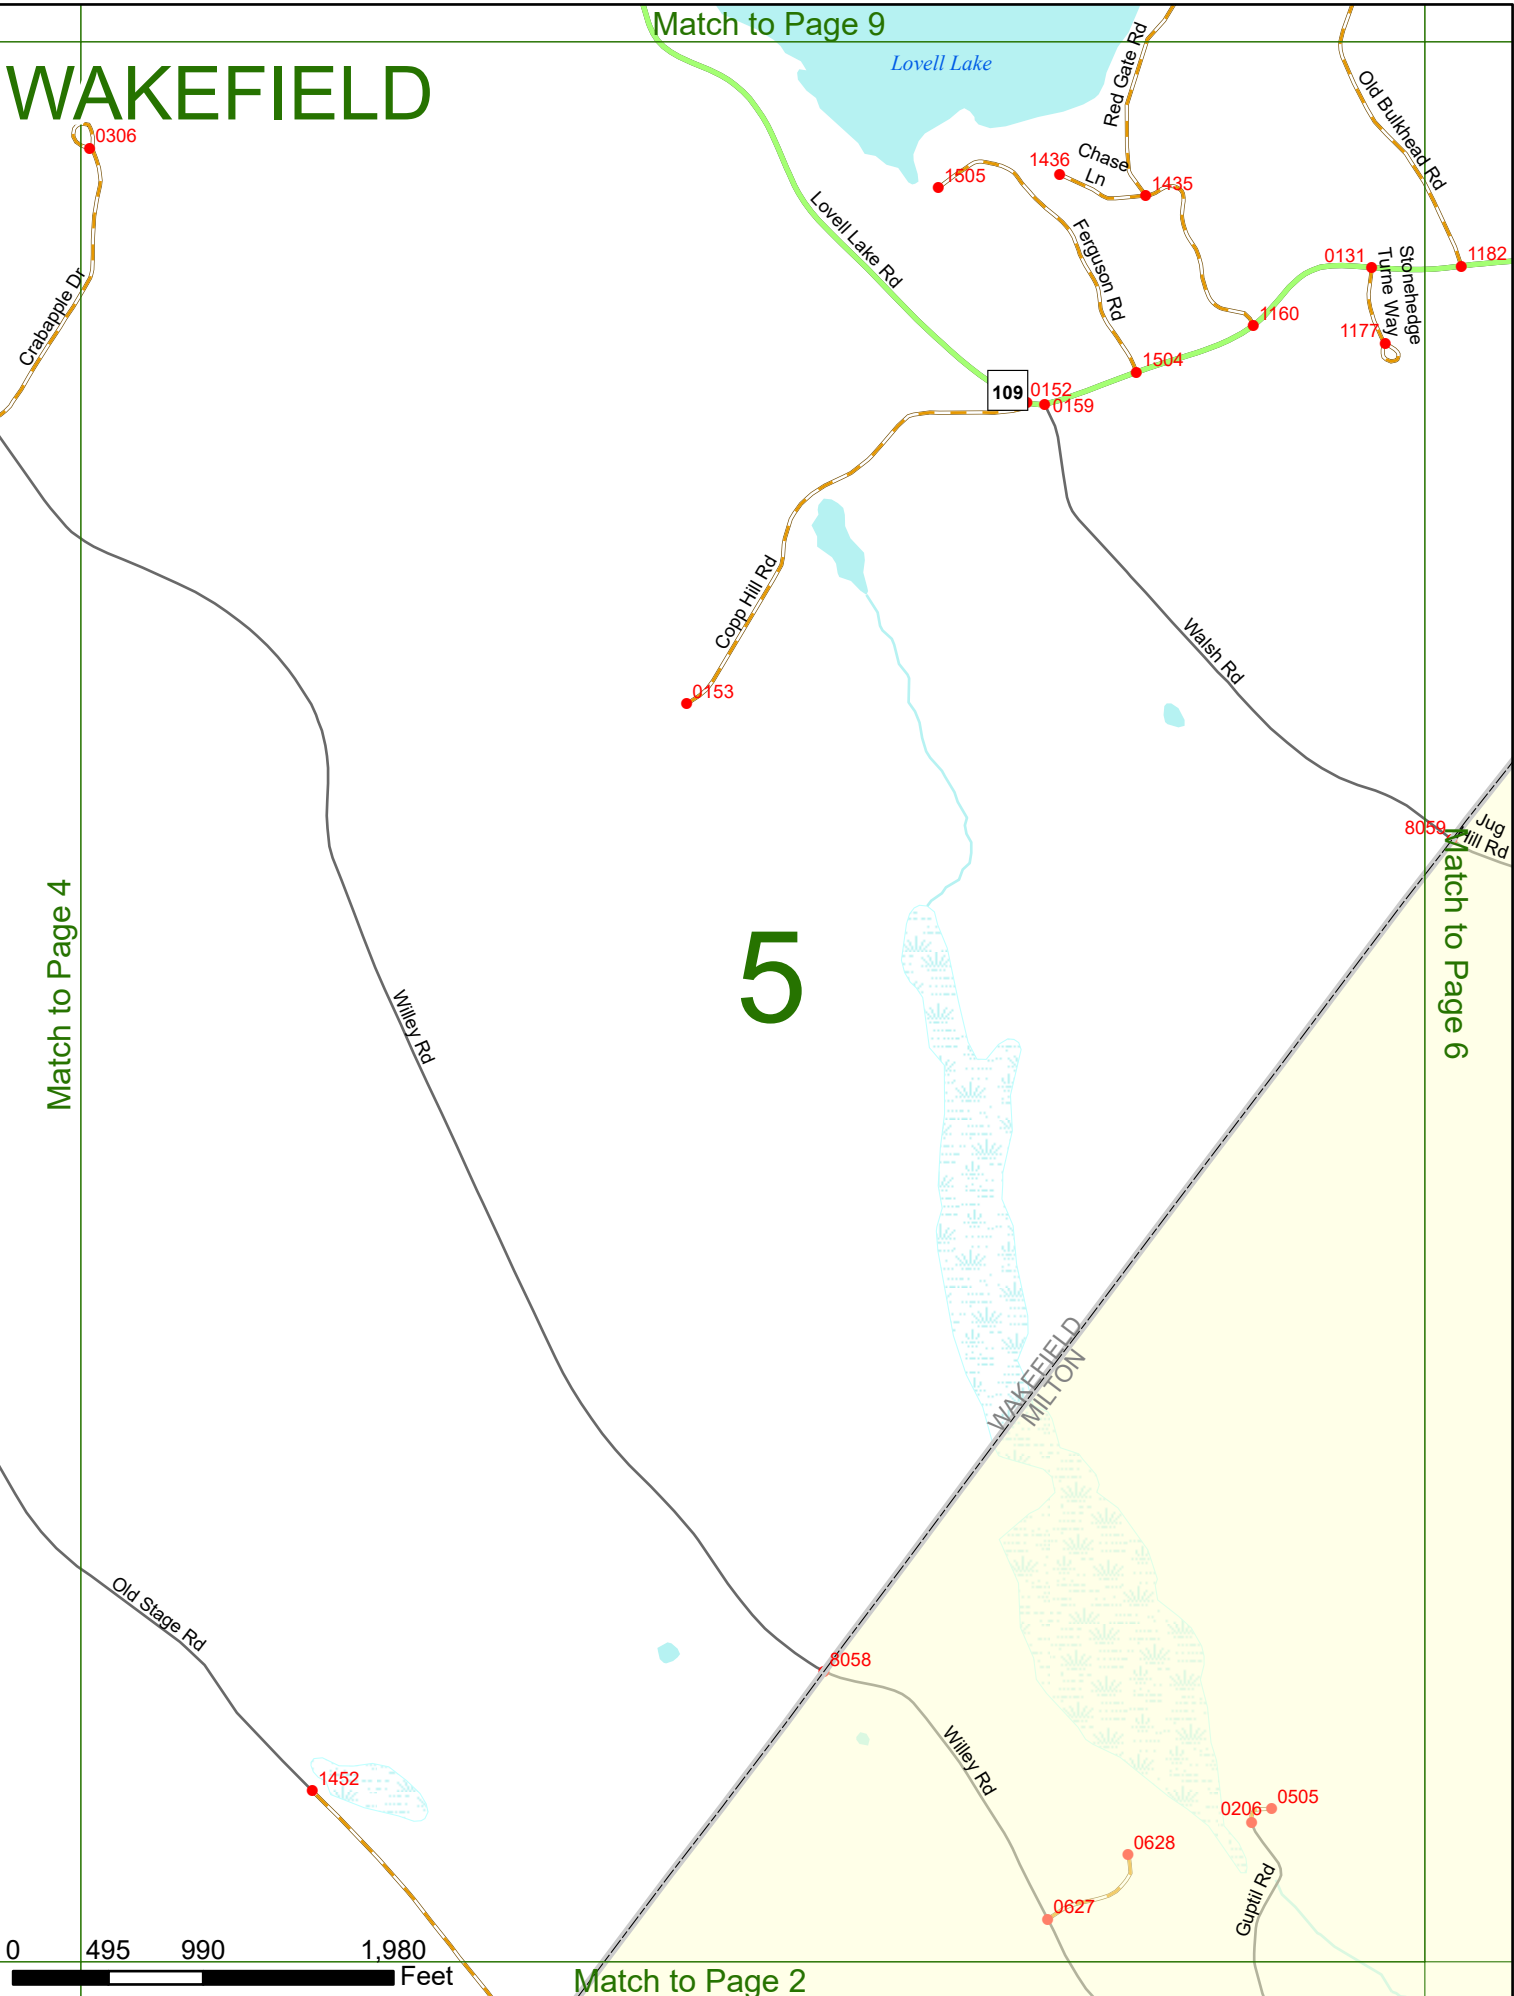

WAKEFIELD

Match to Page 9

Match to Page 4

Match to Page 6

Match to Page 2