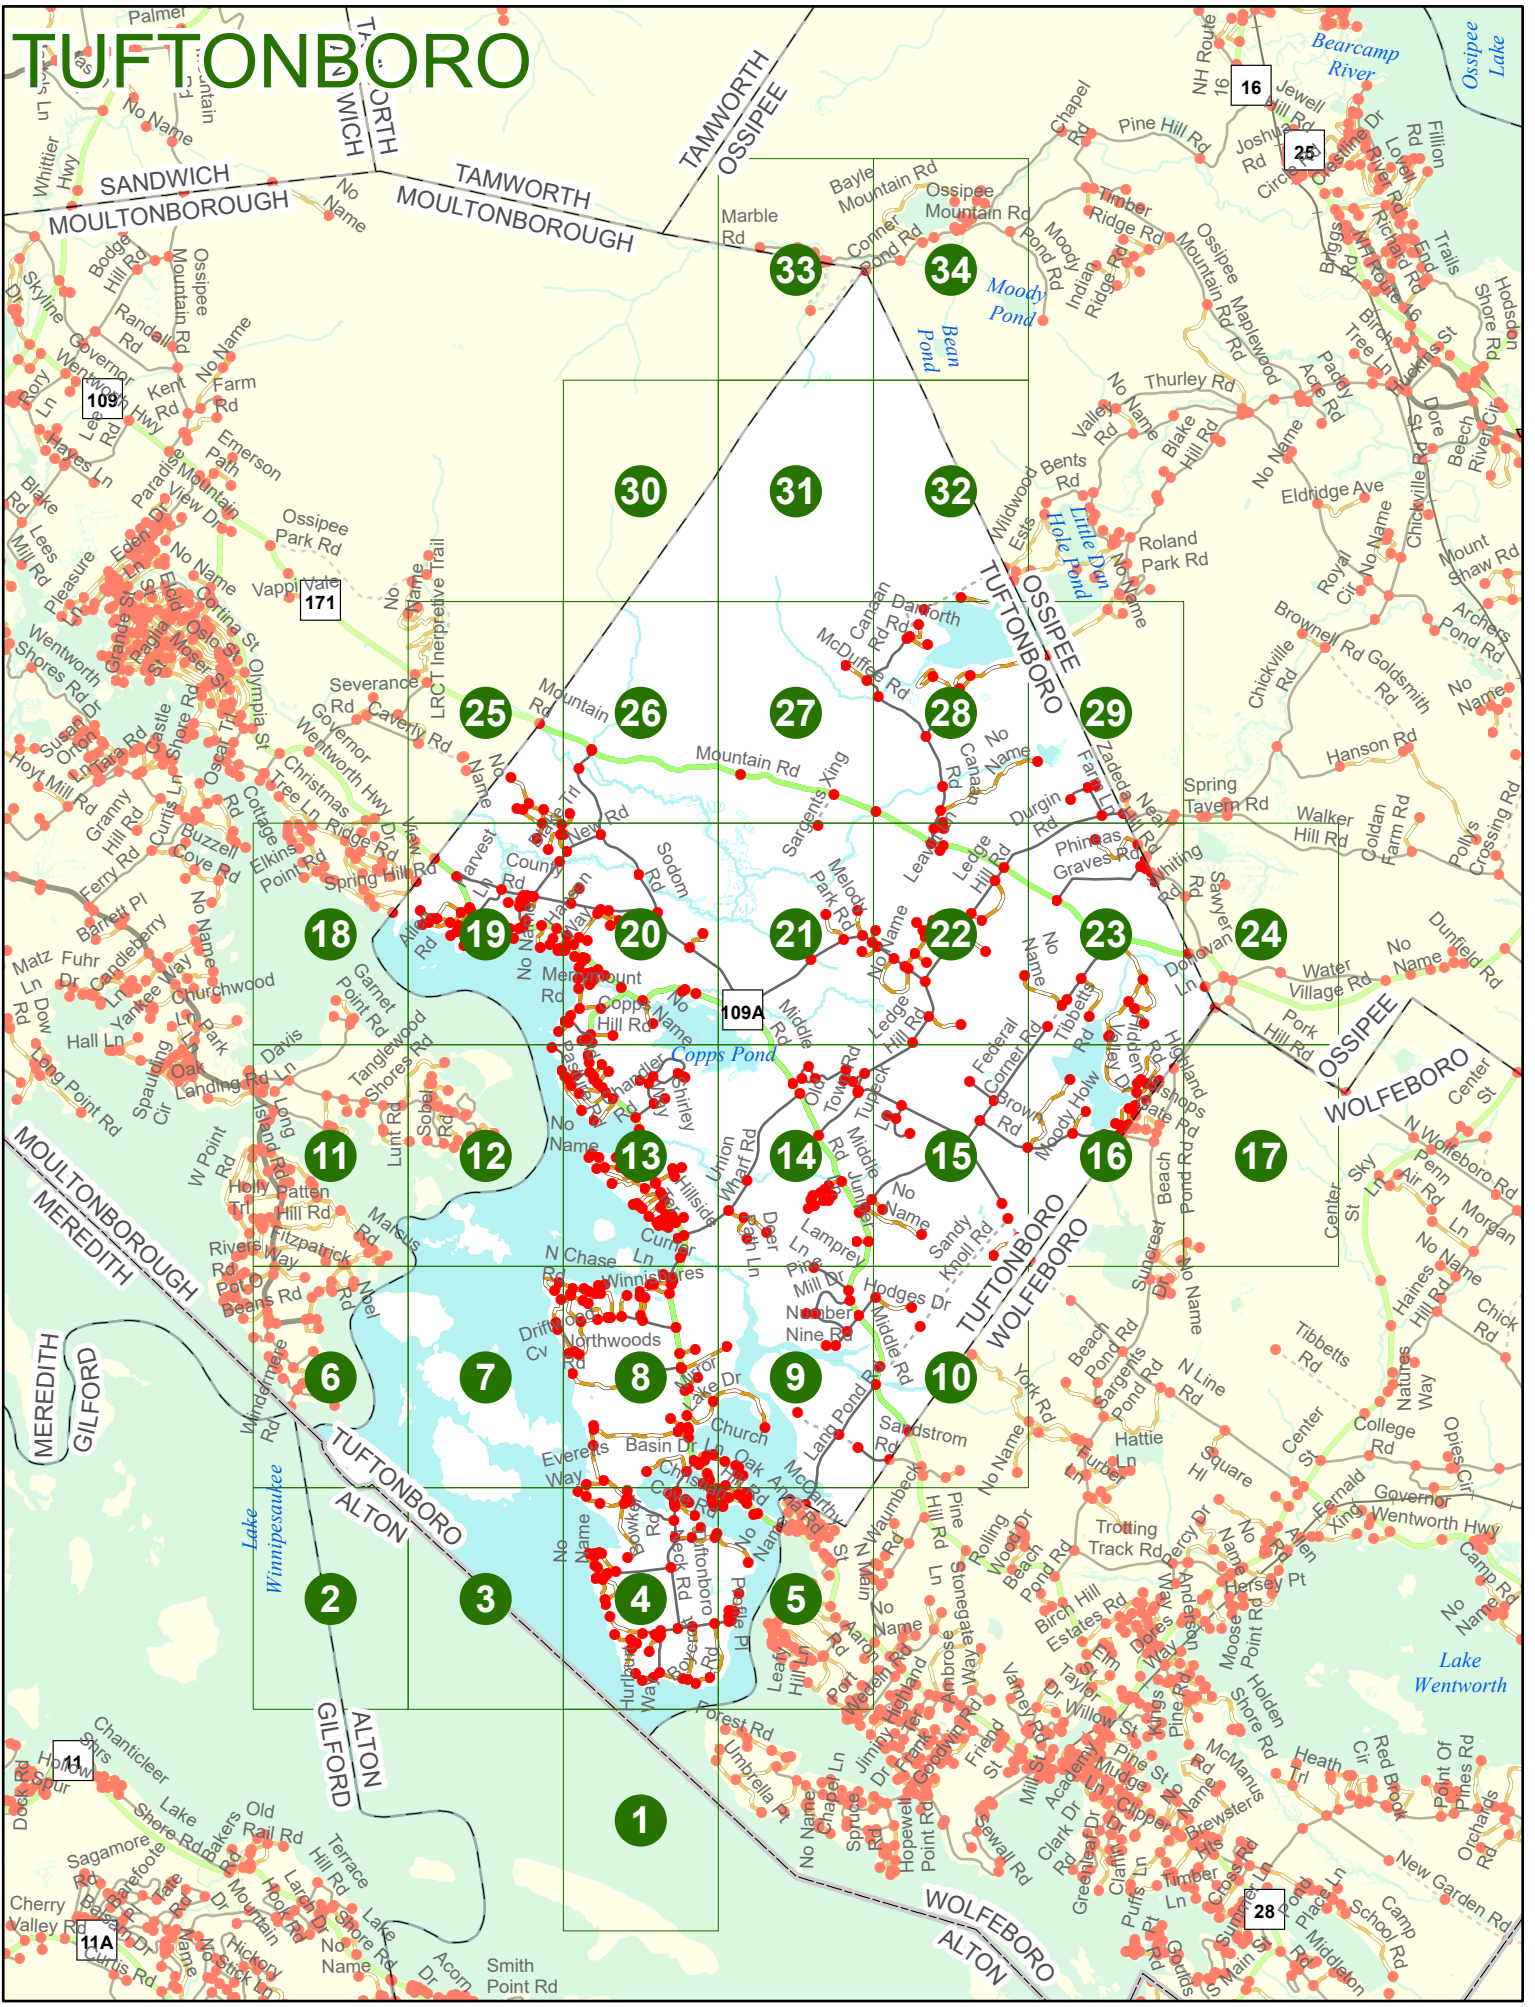

TUFTONBORO