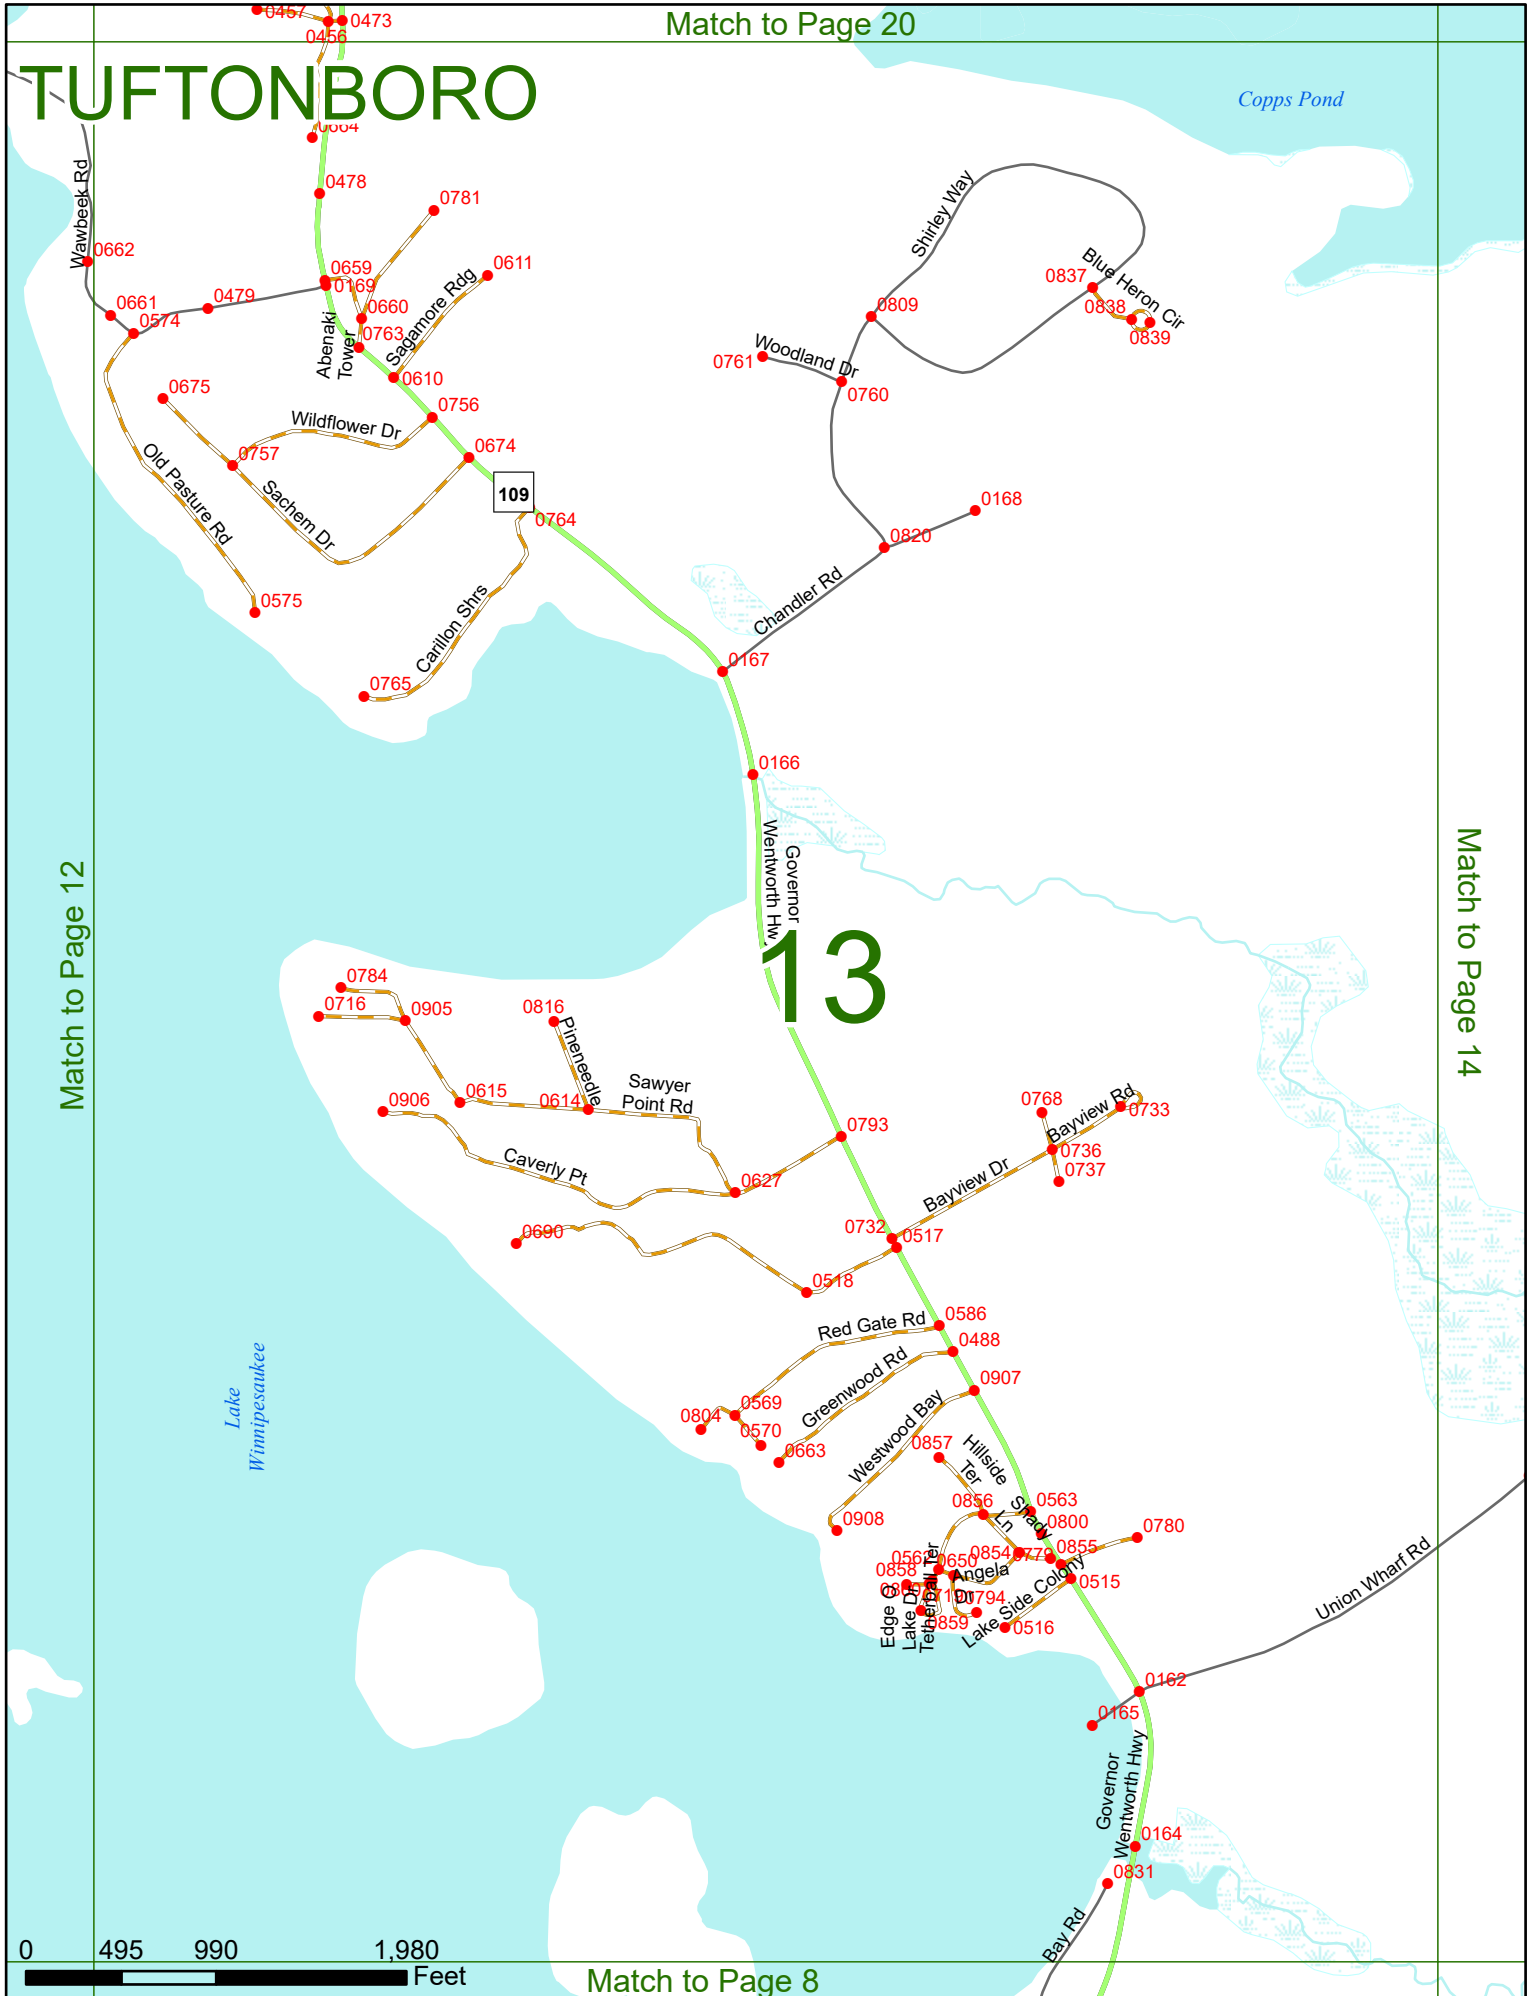

TUFTONBORO

Copps Pond

Match to Page 12

Match to Page 14

13