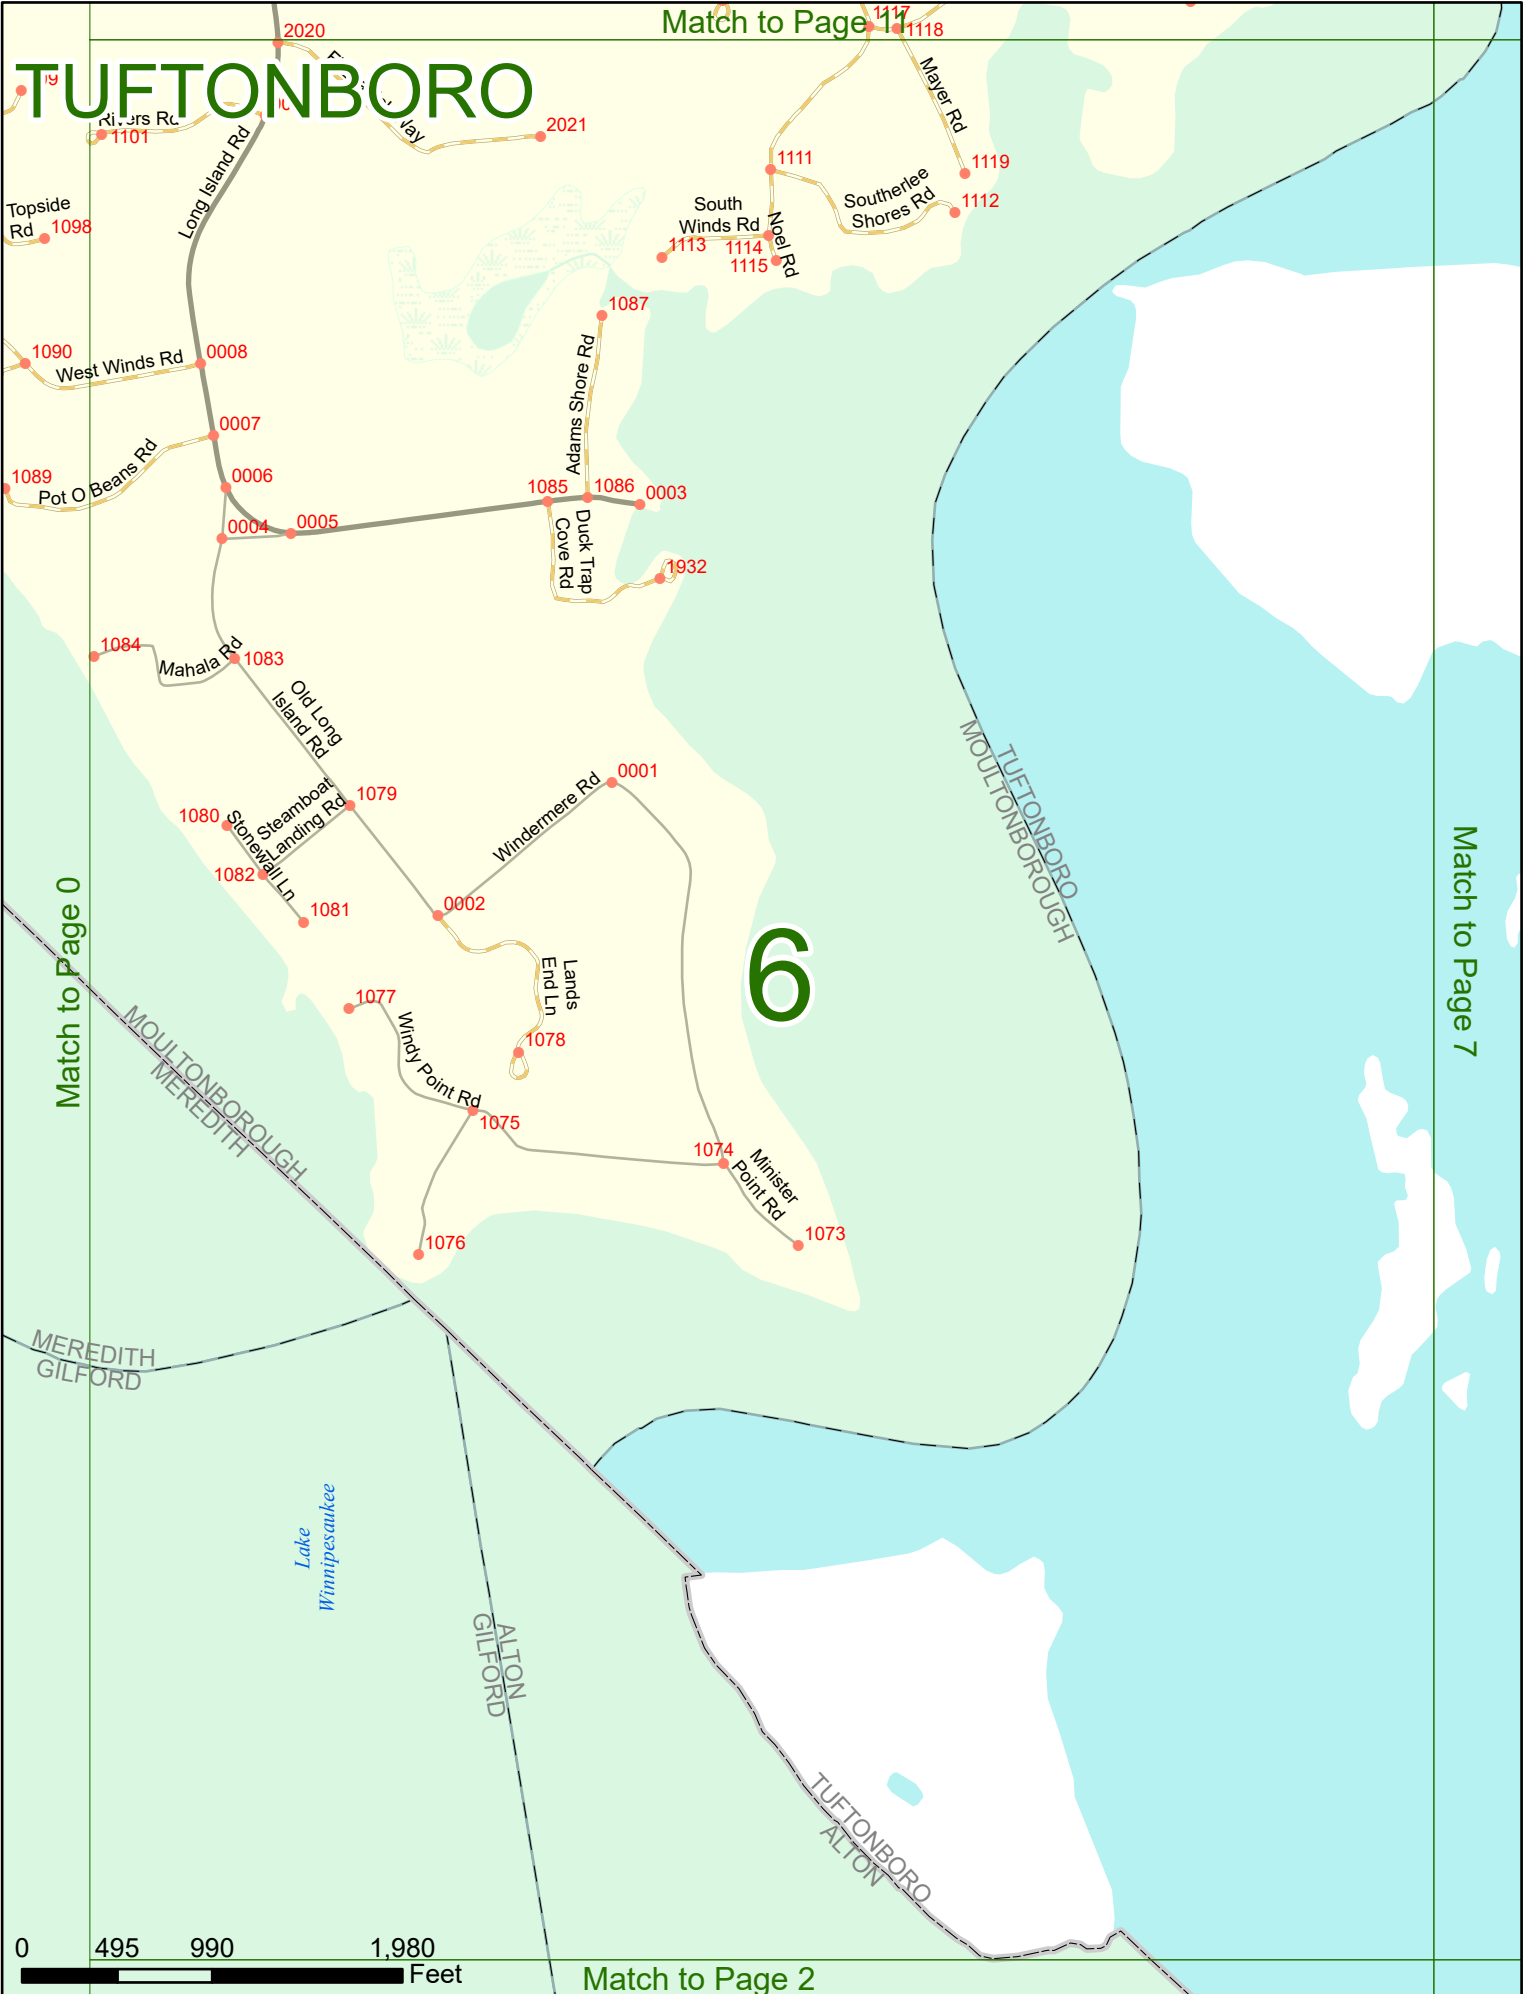

TUFTONBORO

Match to Page 11

Match to Page 0

Match to Page 7

6

Match to Page 2