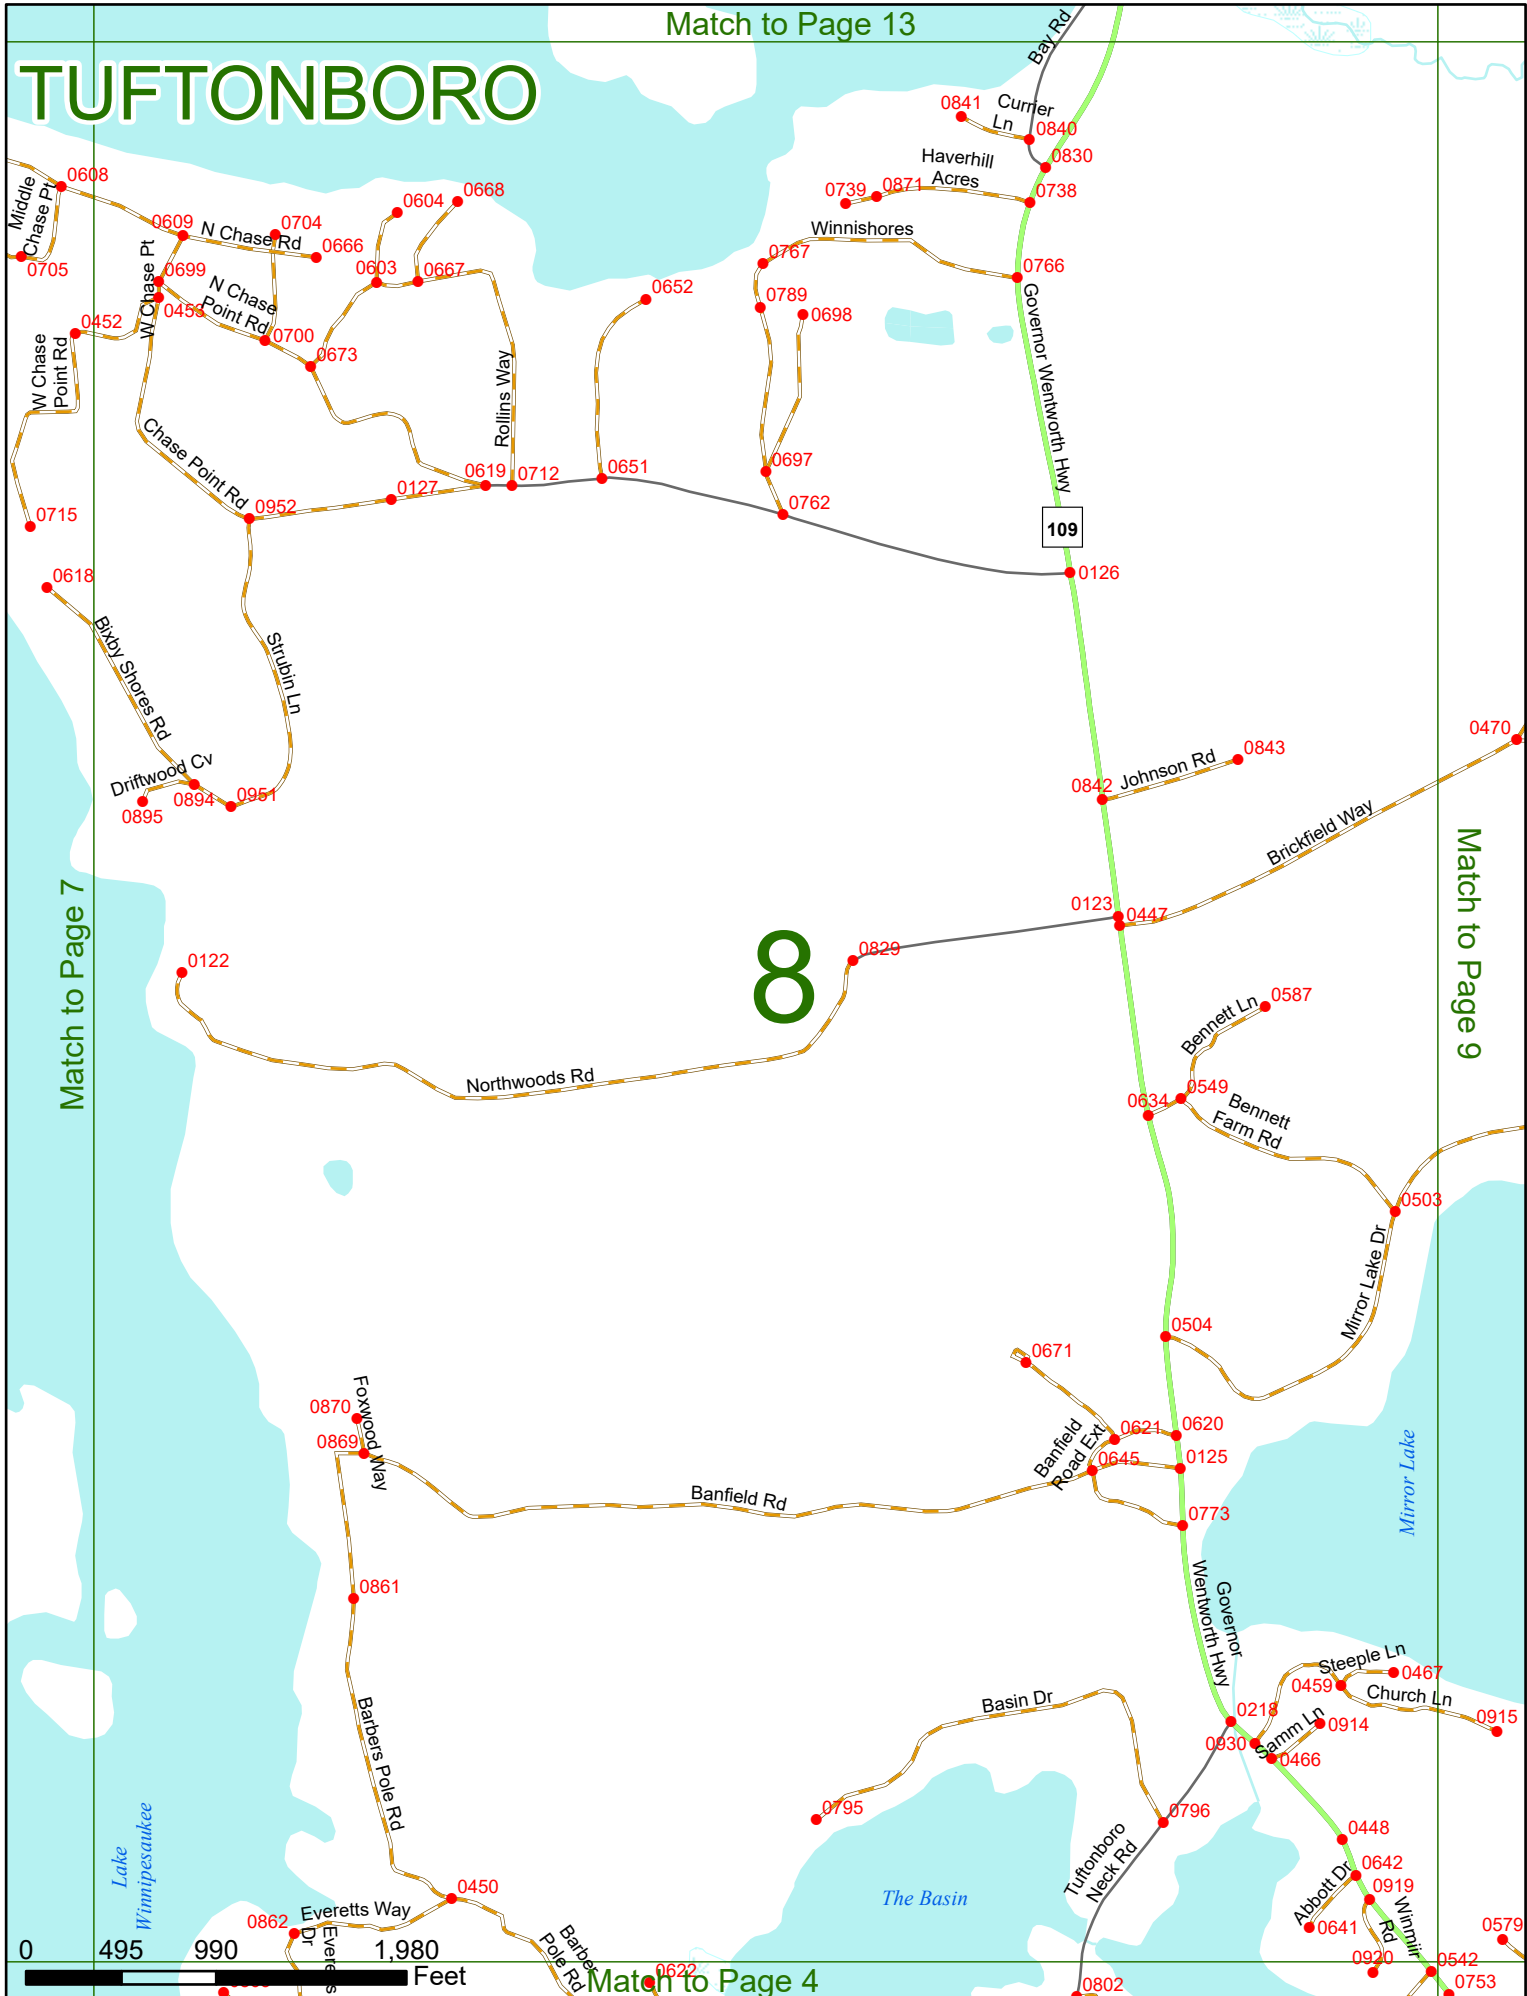

TUFTONBORO

Match to Page 7

Match to Page 9

8

Match to Page 4