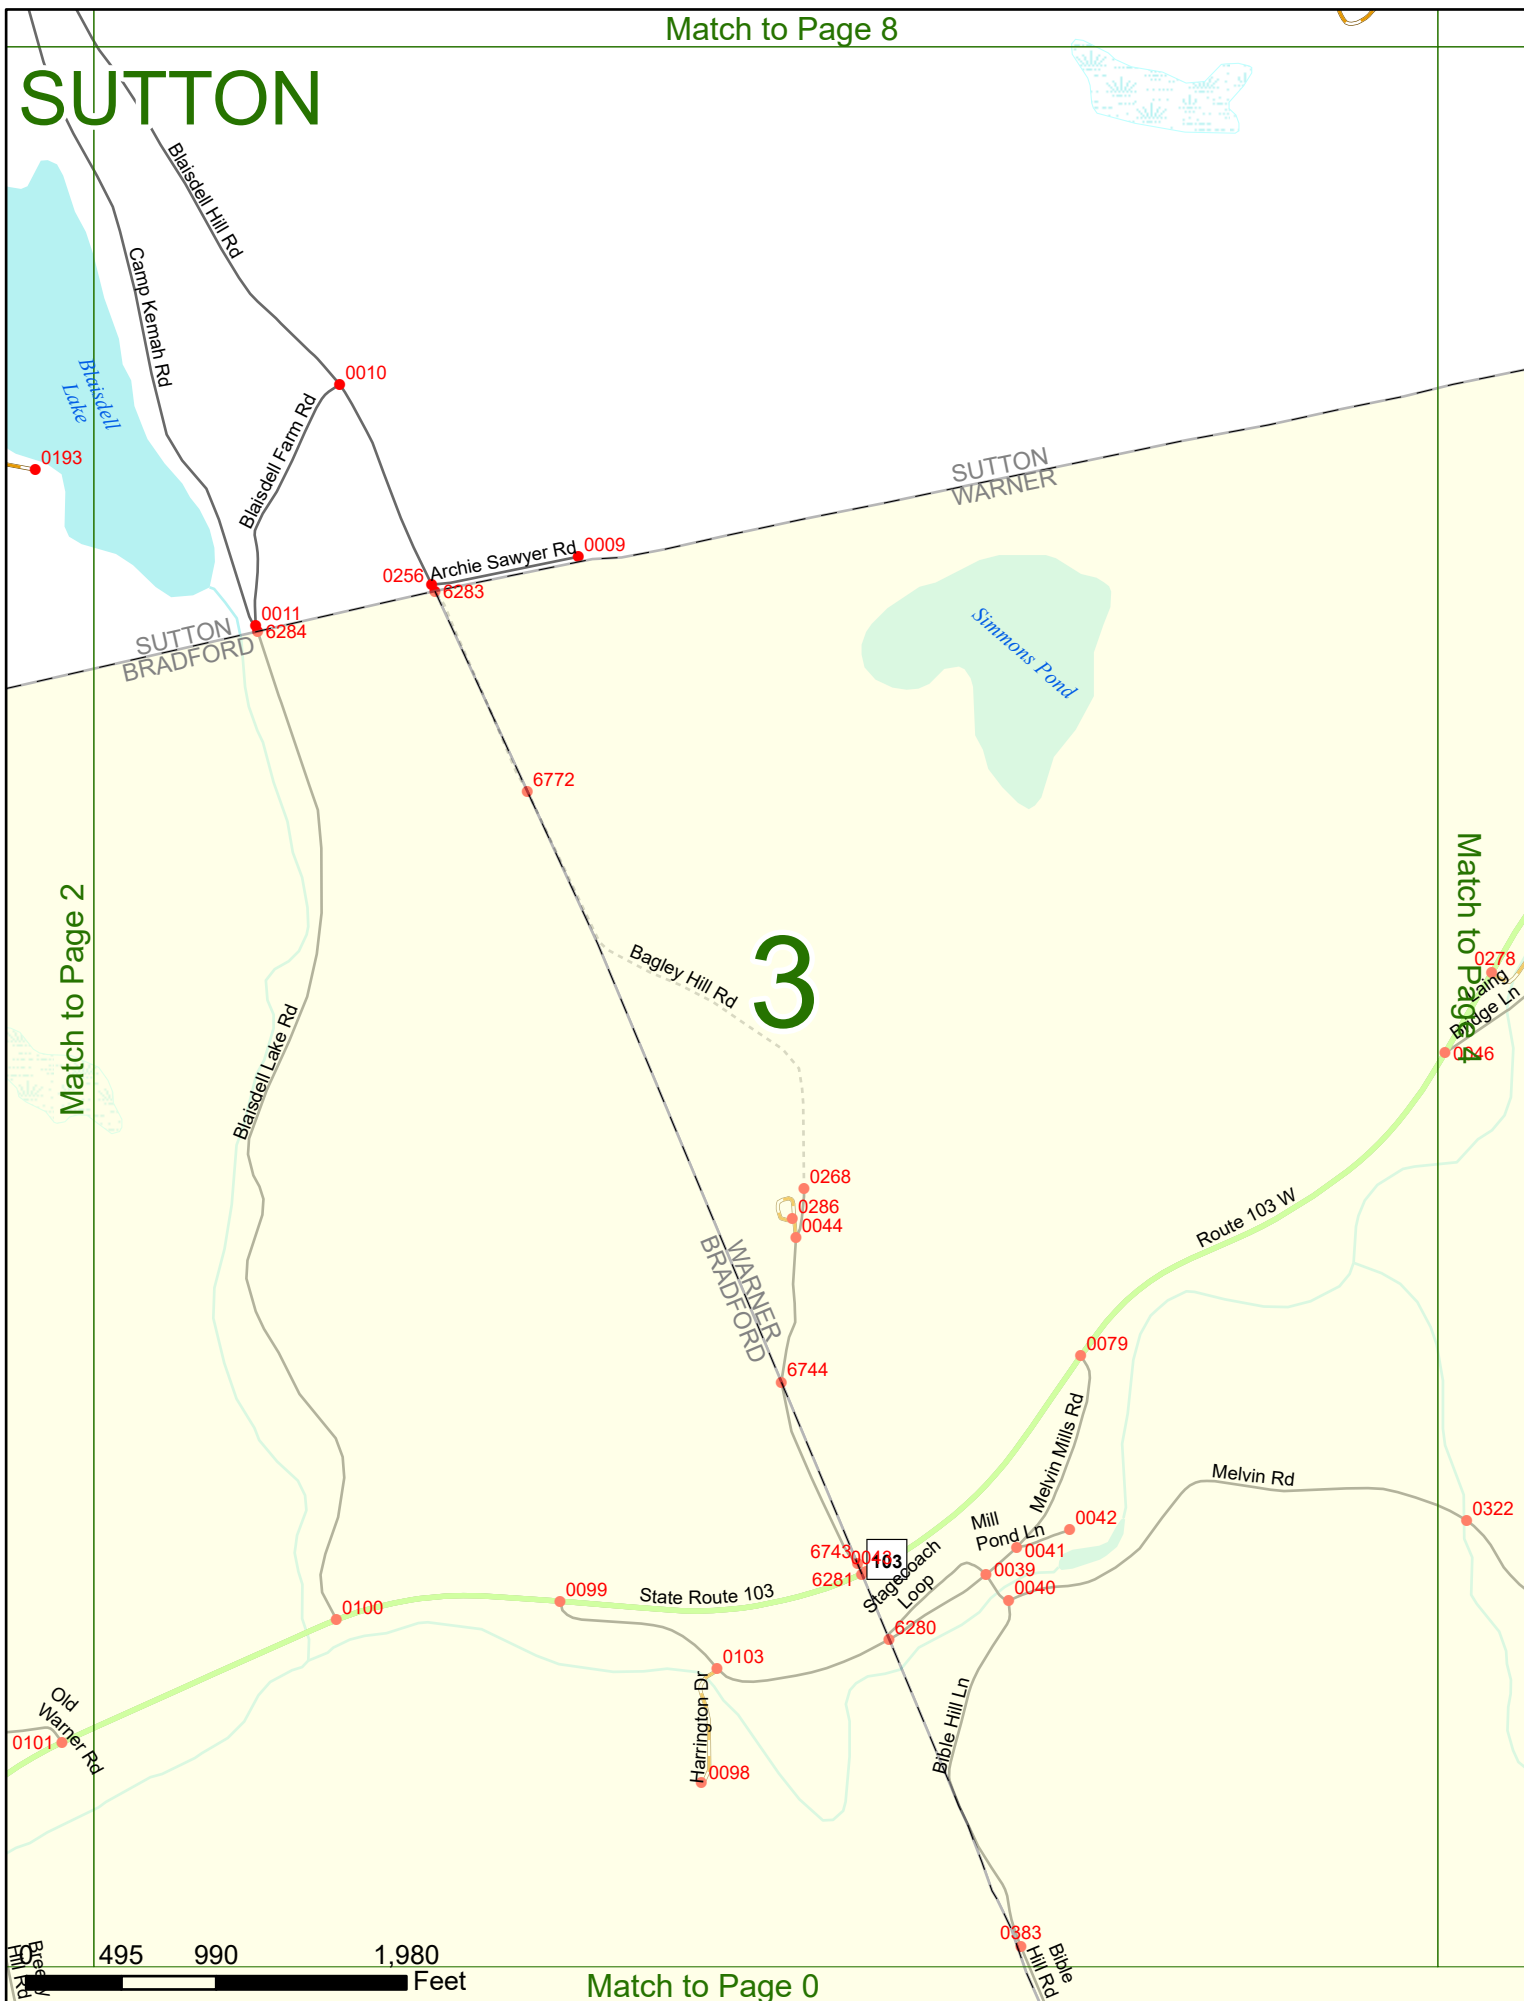

SUTTON

Match to Page 2

Match to Page 7

3

Match to Page 0