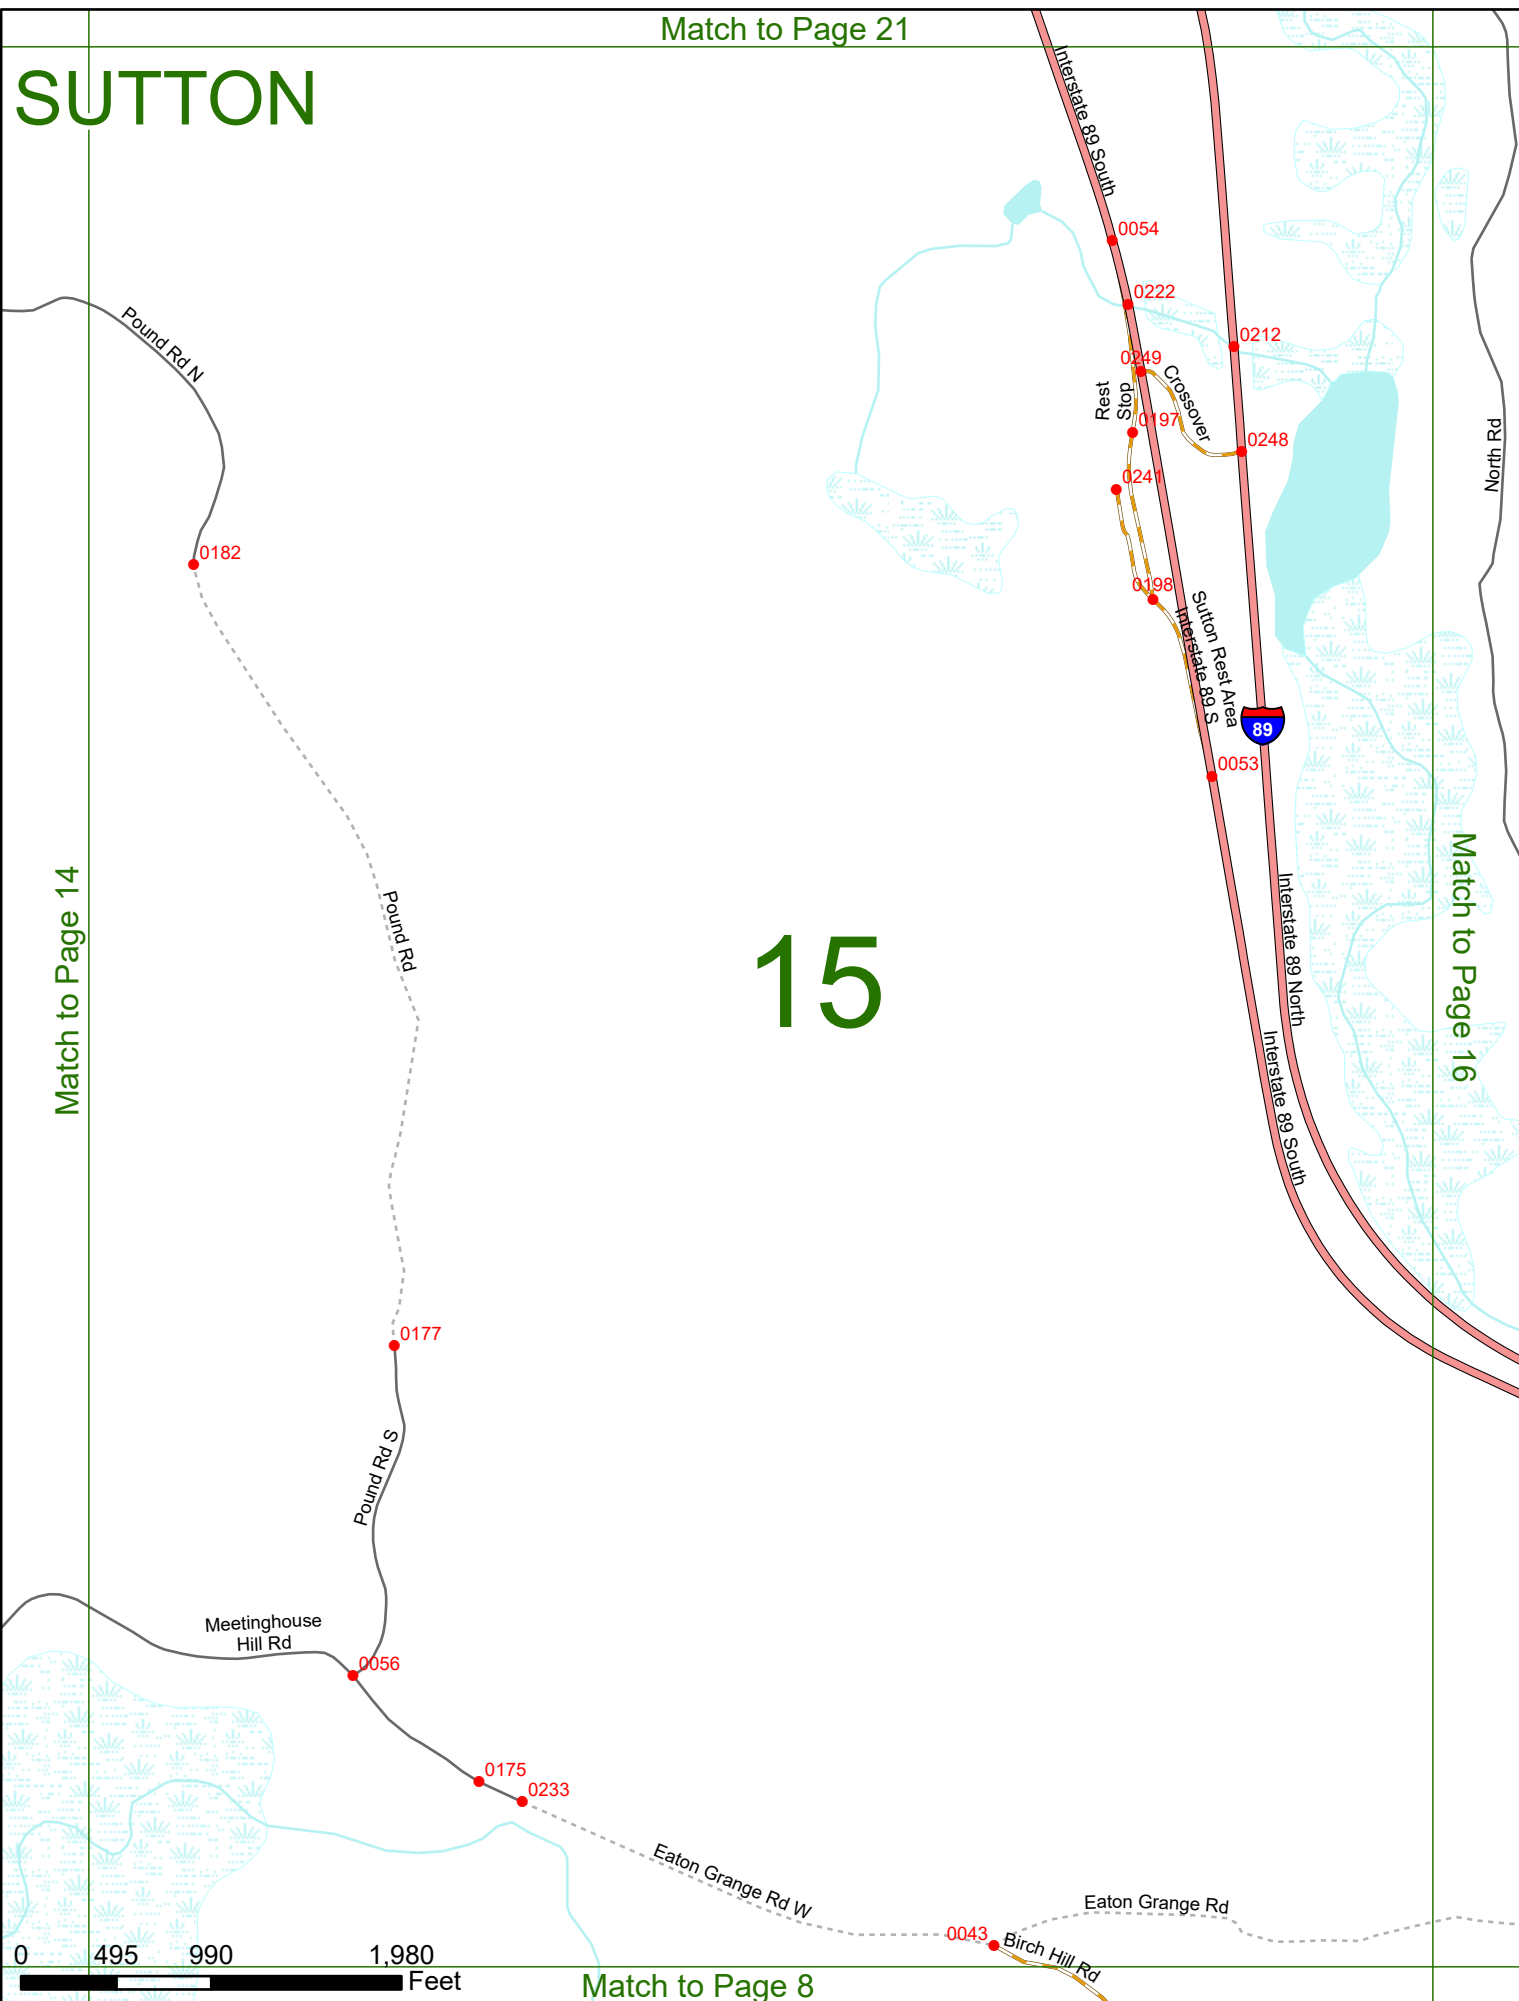

SUTTON

Match to Page 14

Match to Page 16

15