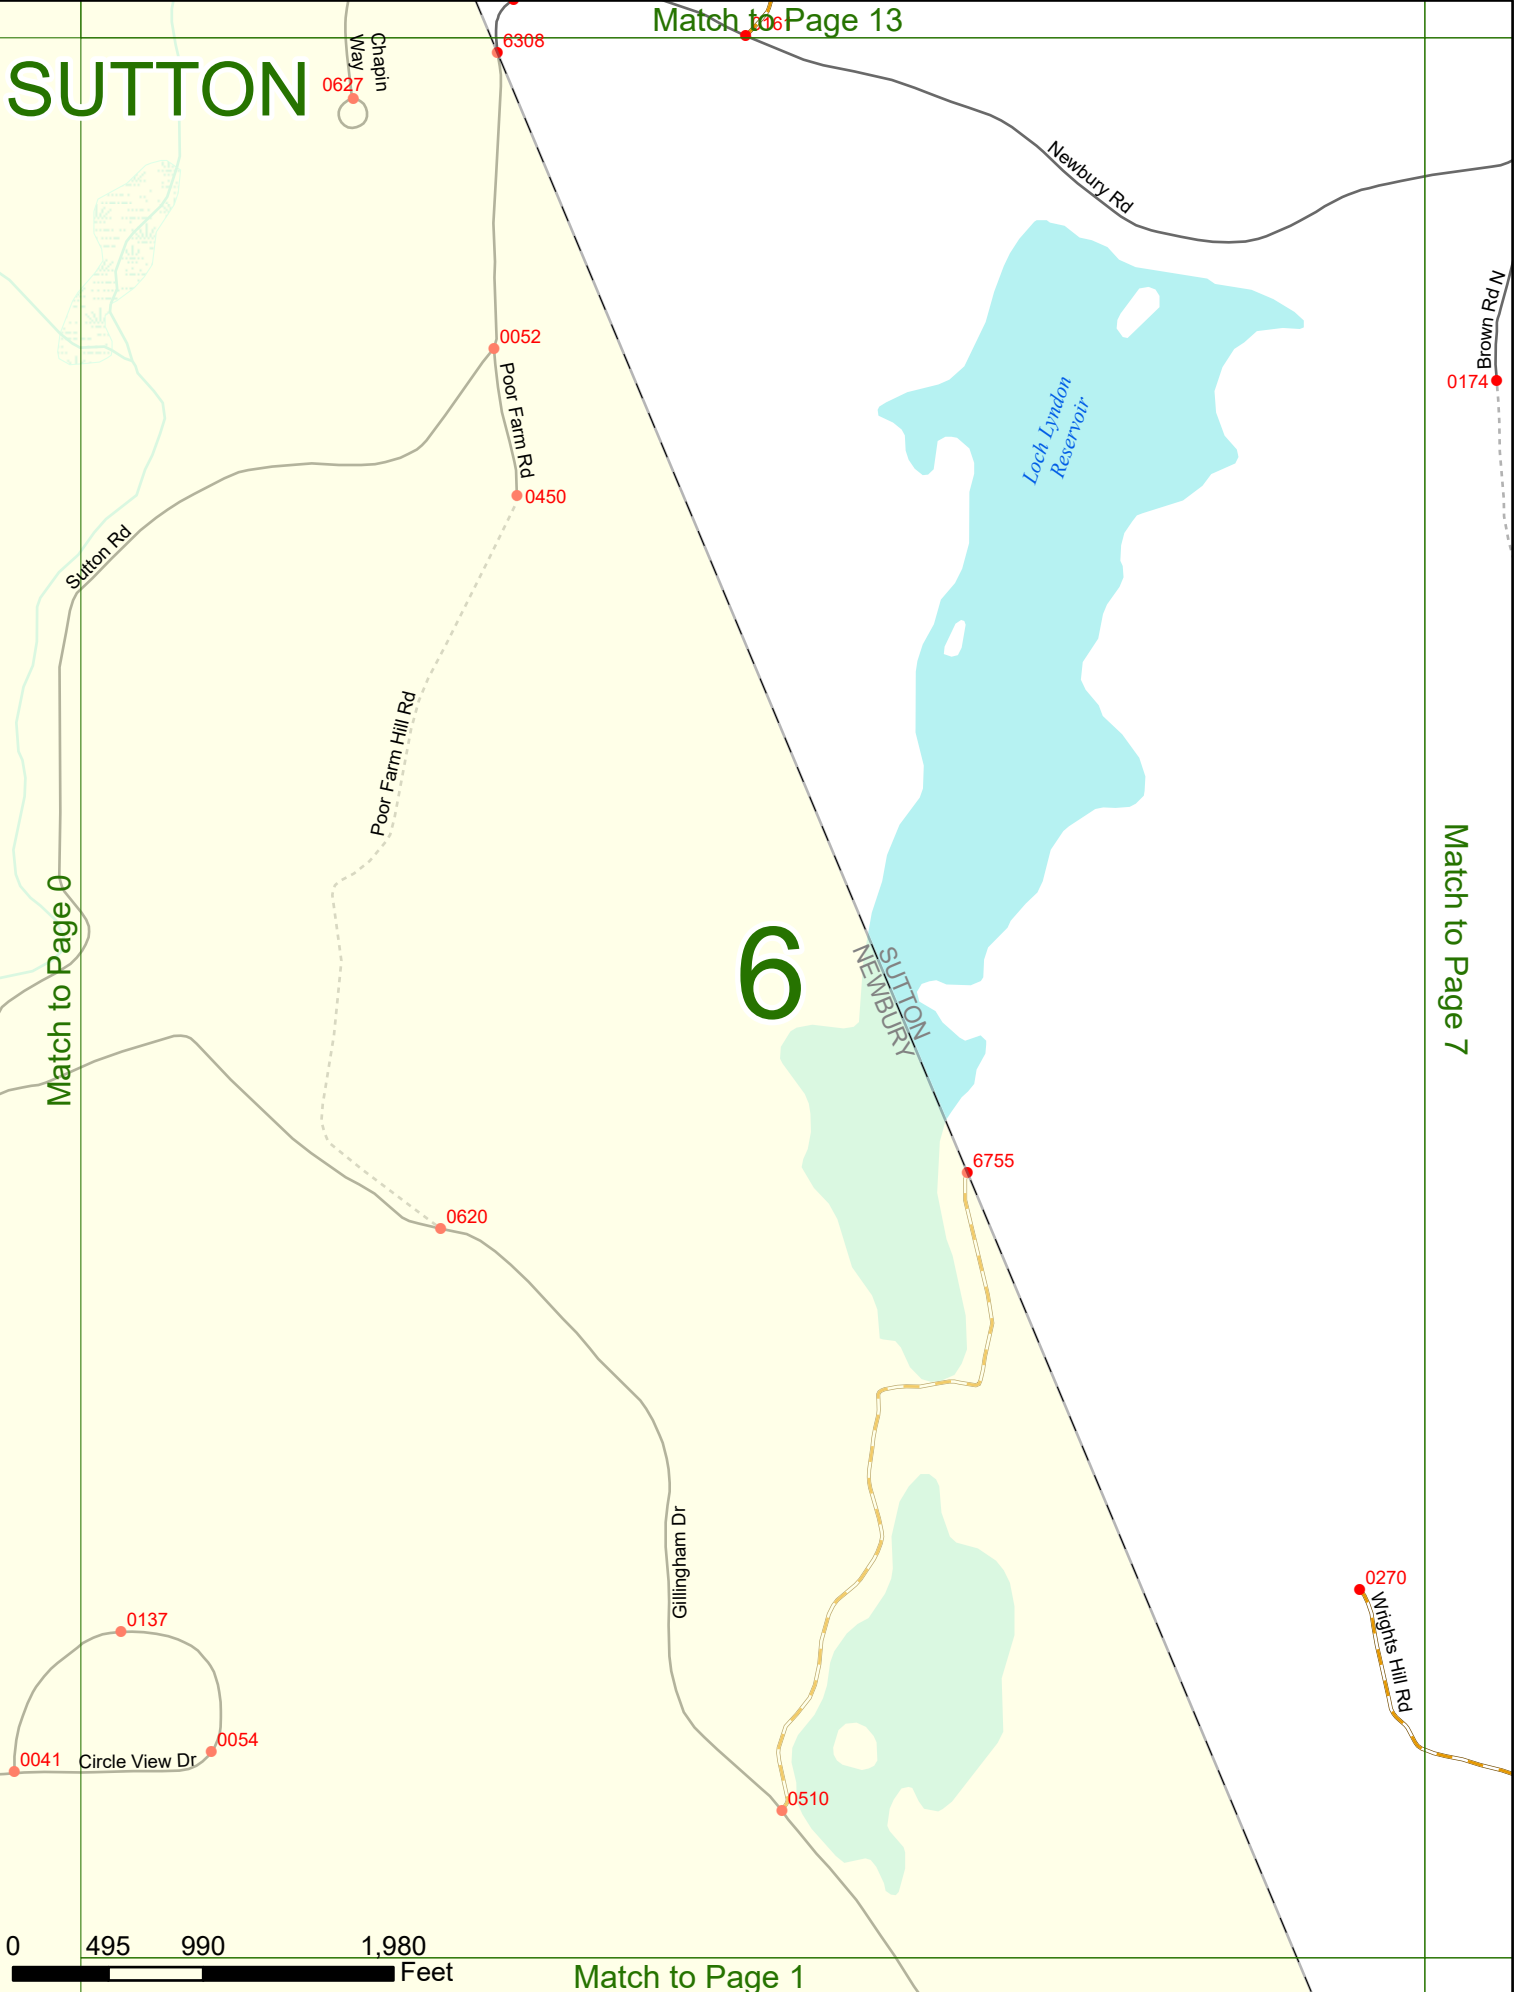

SUTTON

Match to Page 13

Match to Page 7

6

Loch Lyndon Reservoir

Match to Page 1