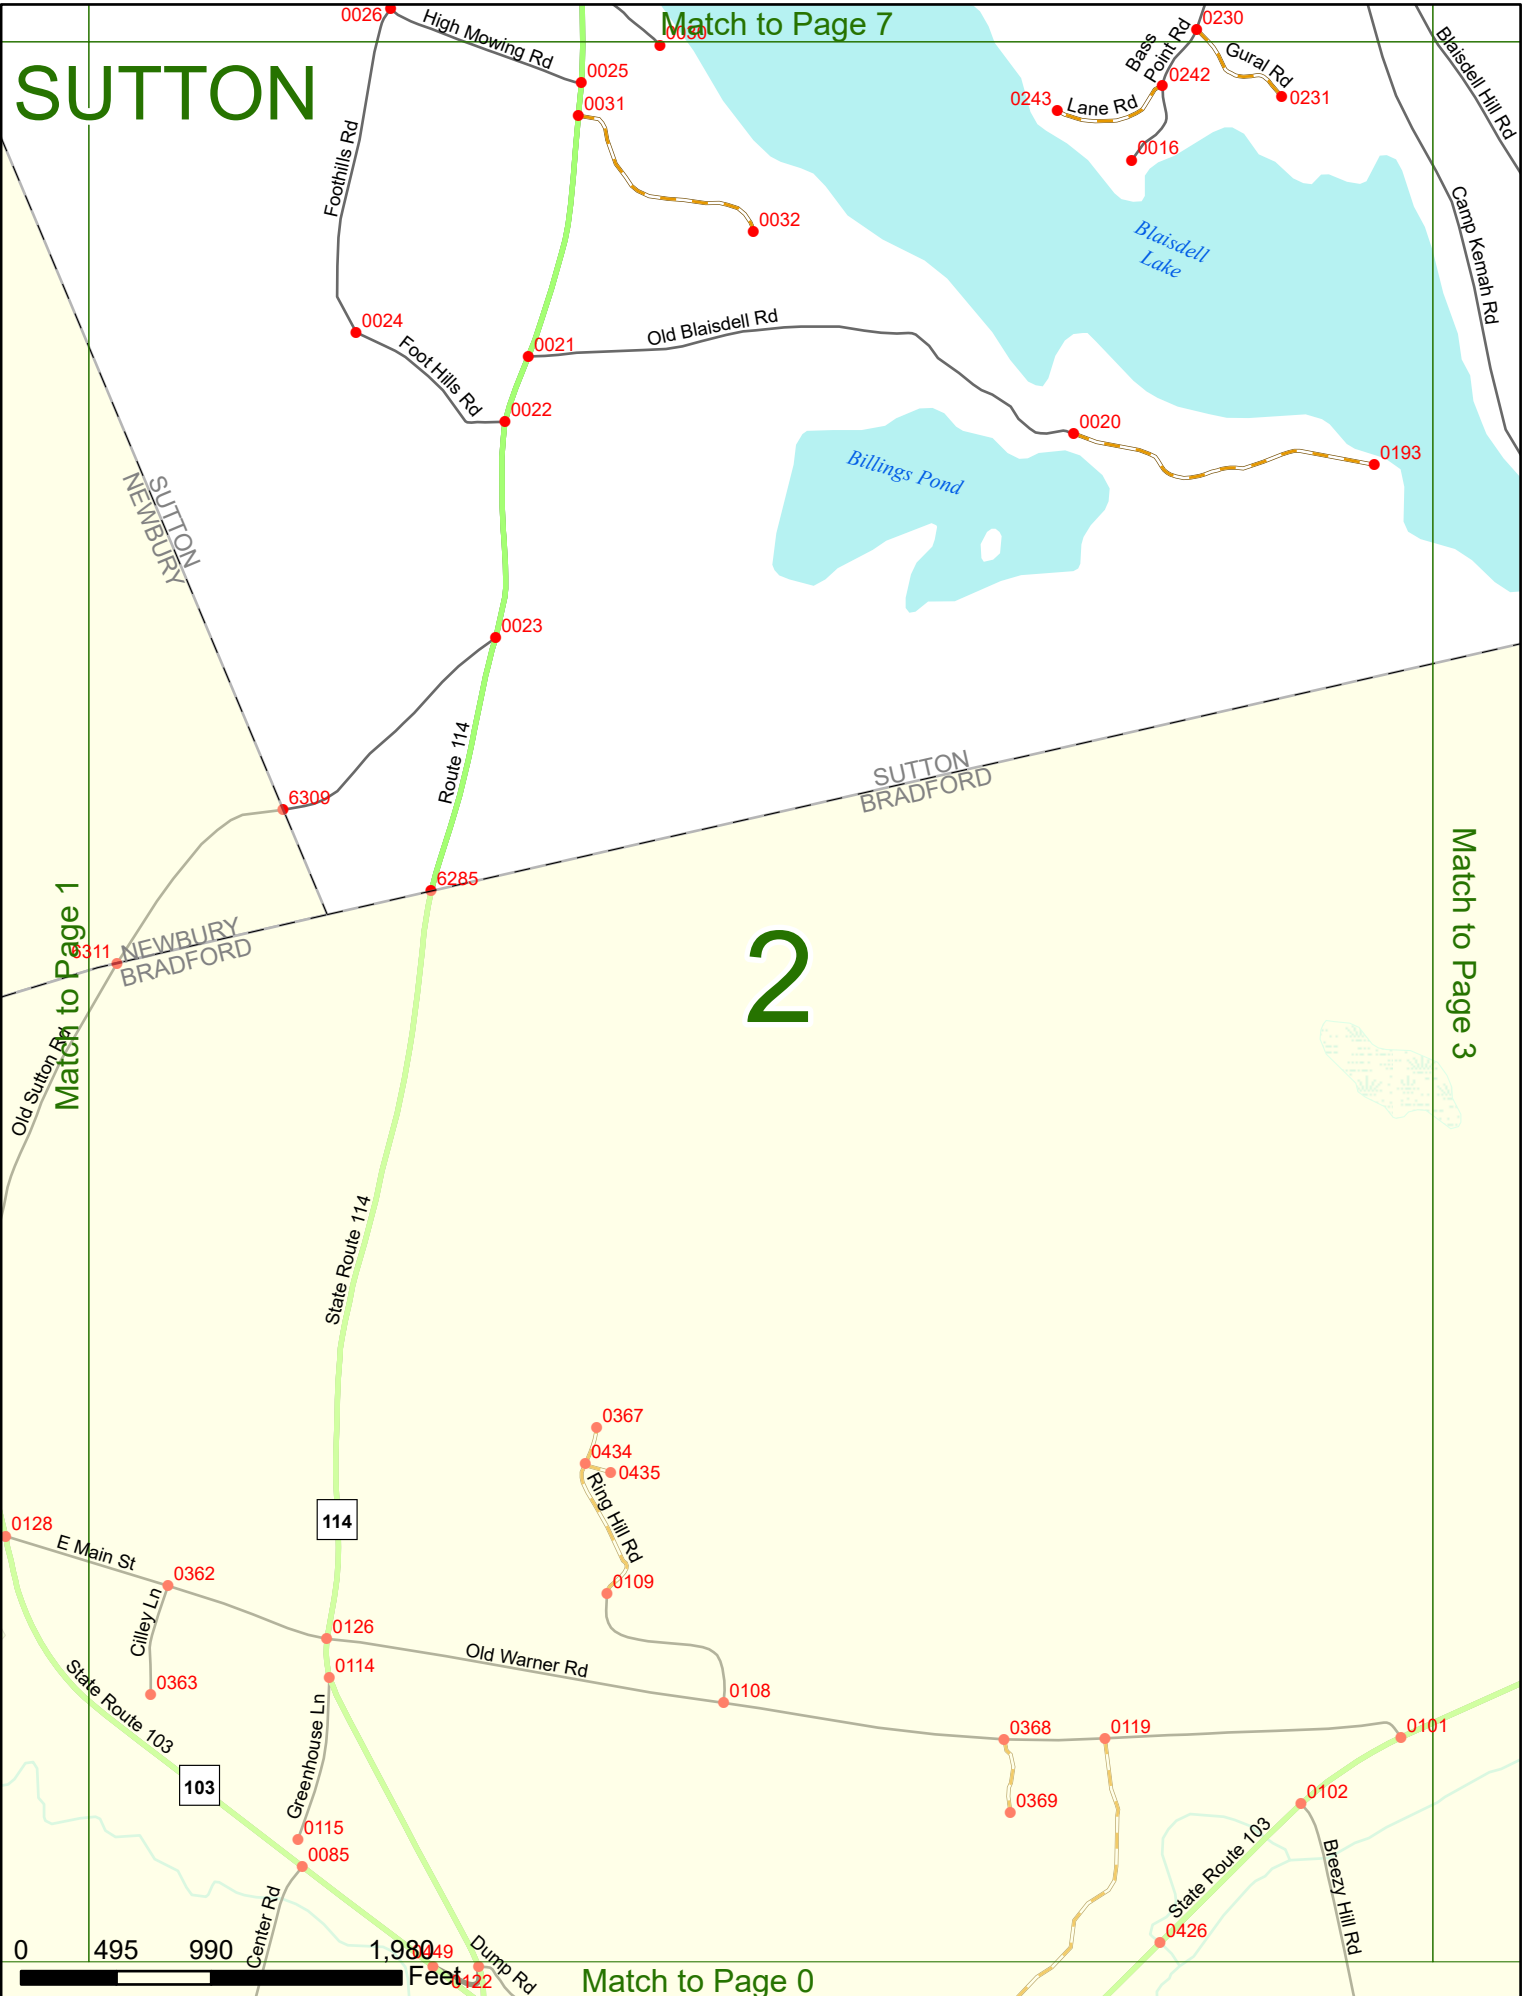

SUTTON

Match to Page 7

Match to Page 3

2

Match to Page 1

Match to Page 0