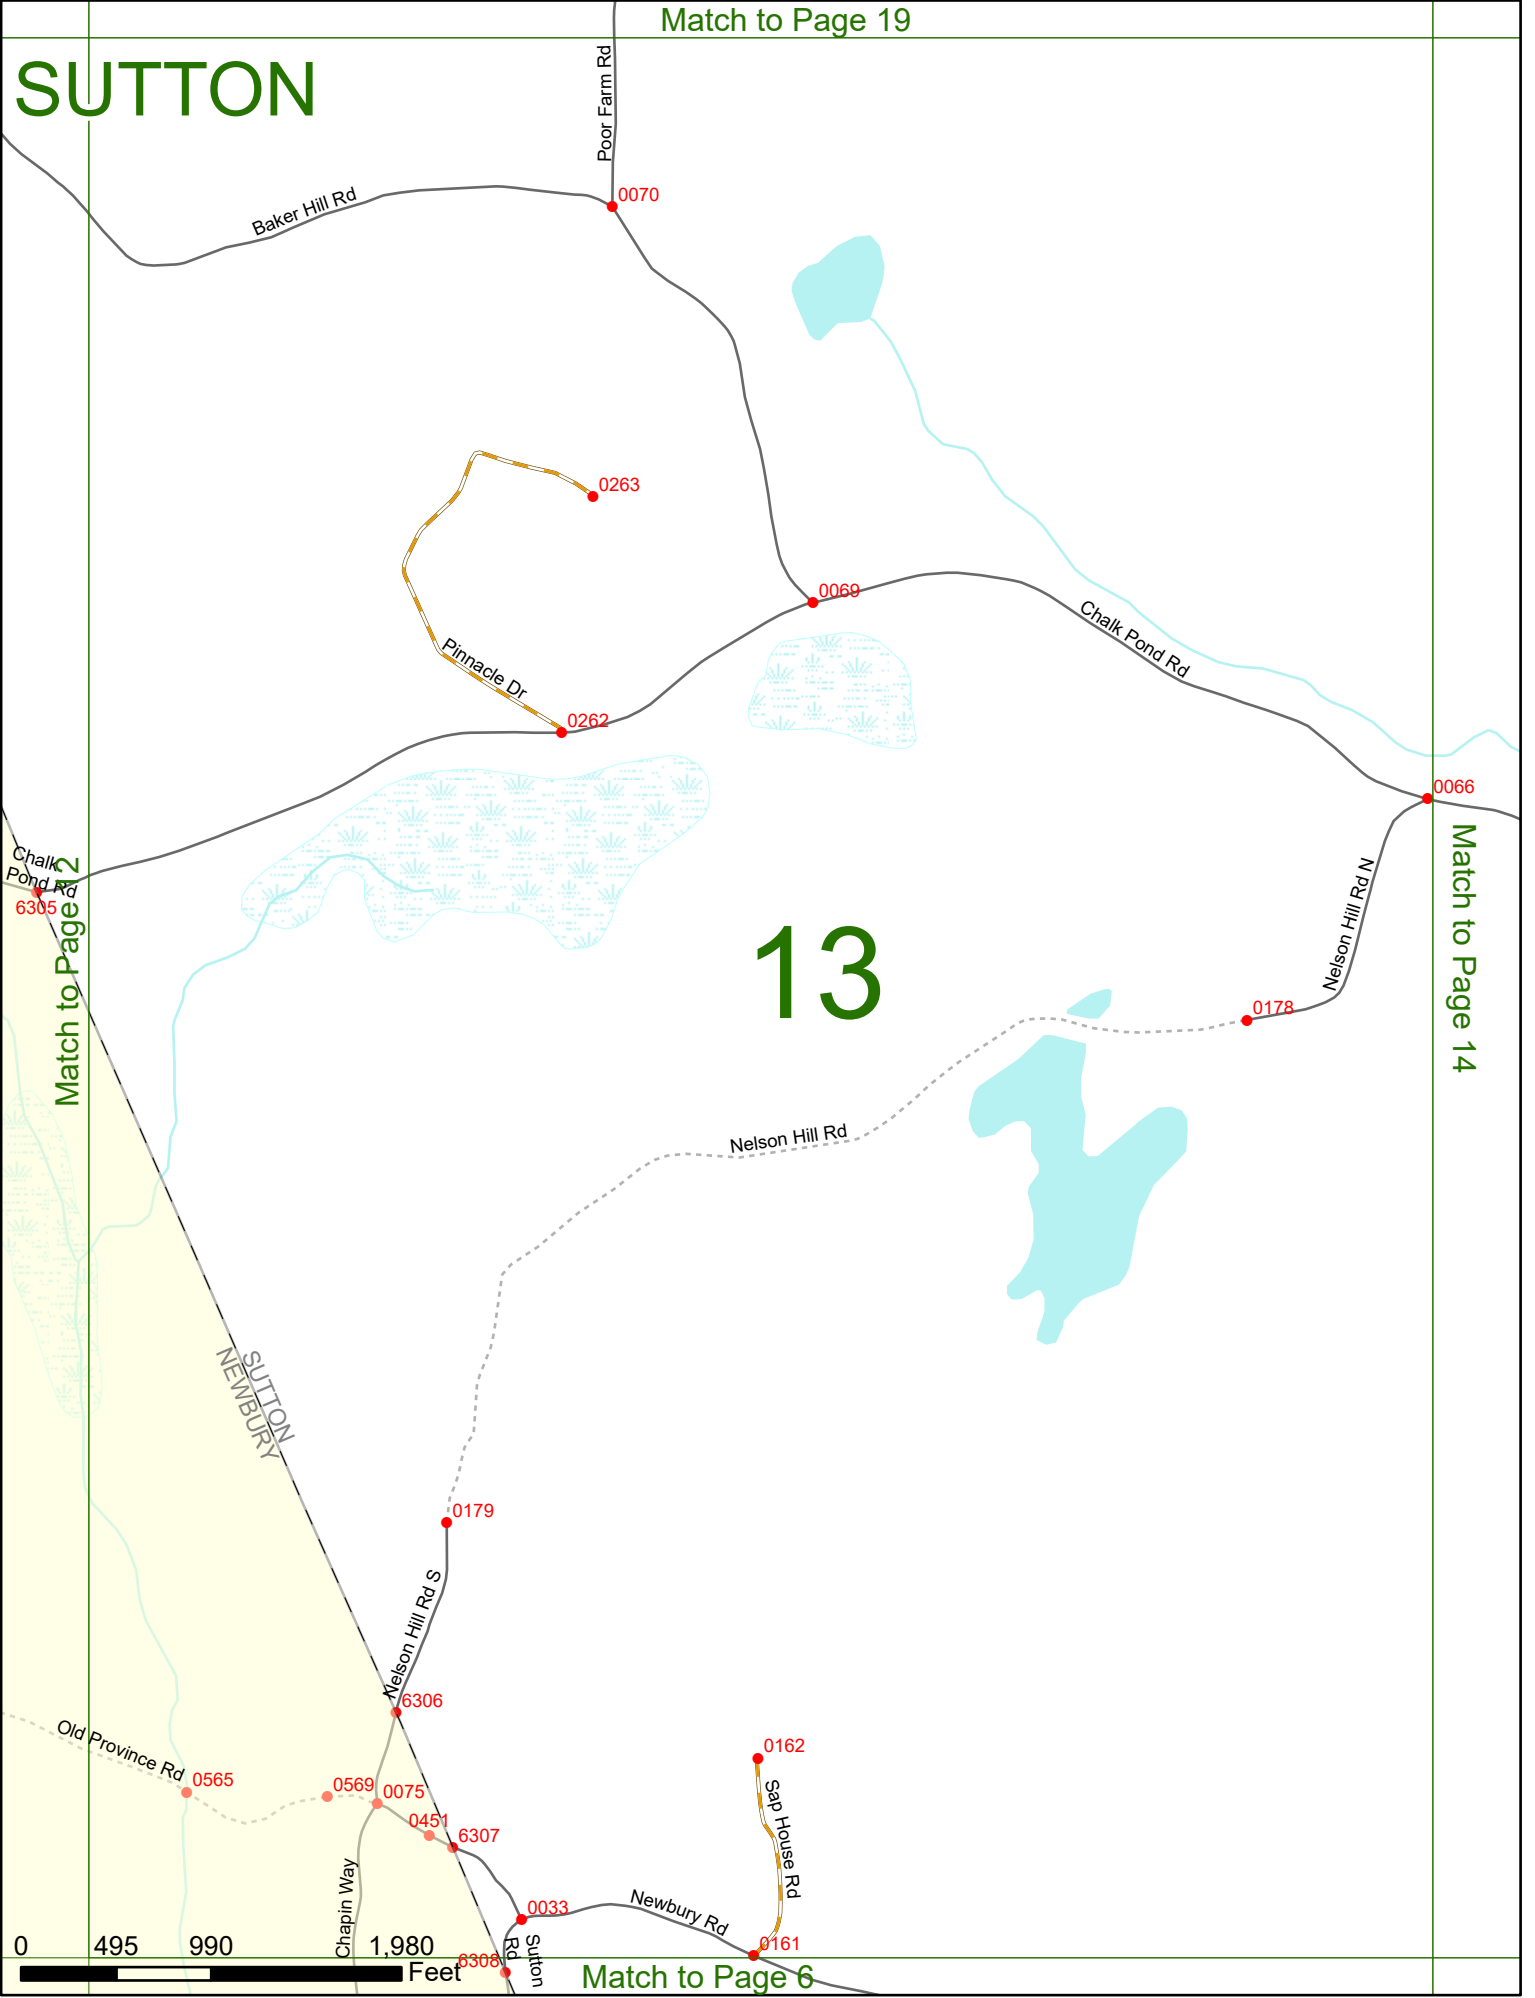

SUTTON

13

Match to Page 12

Match to Page 14

Match to Page 6