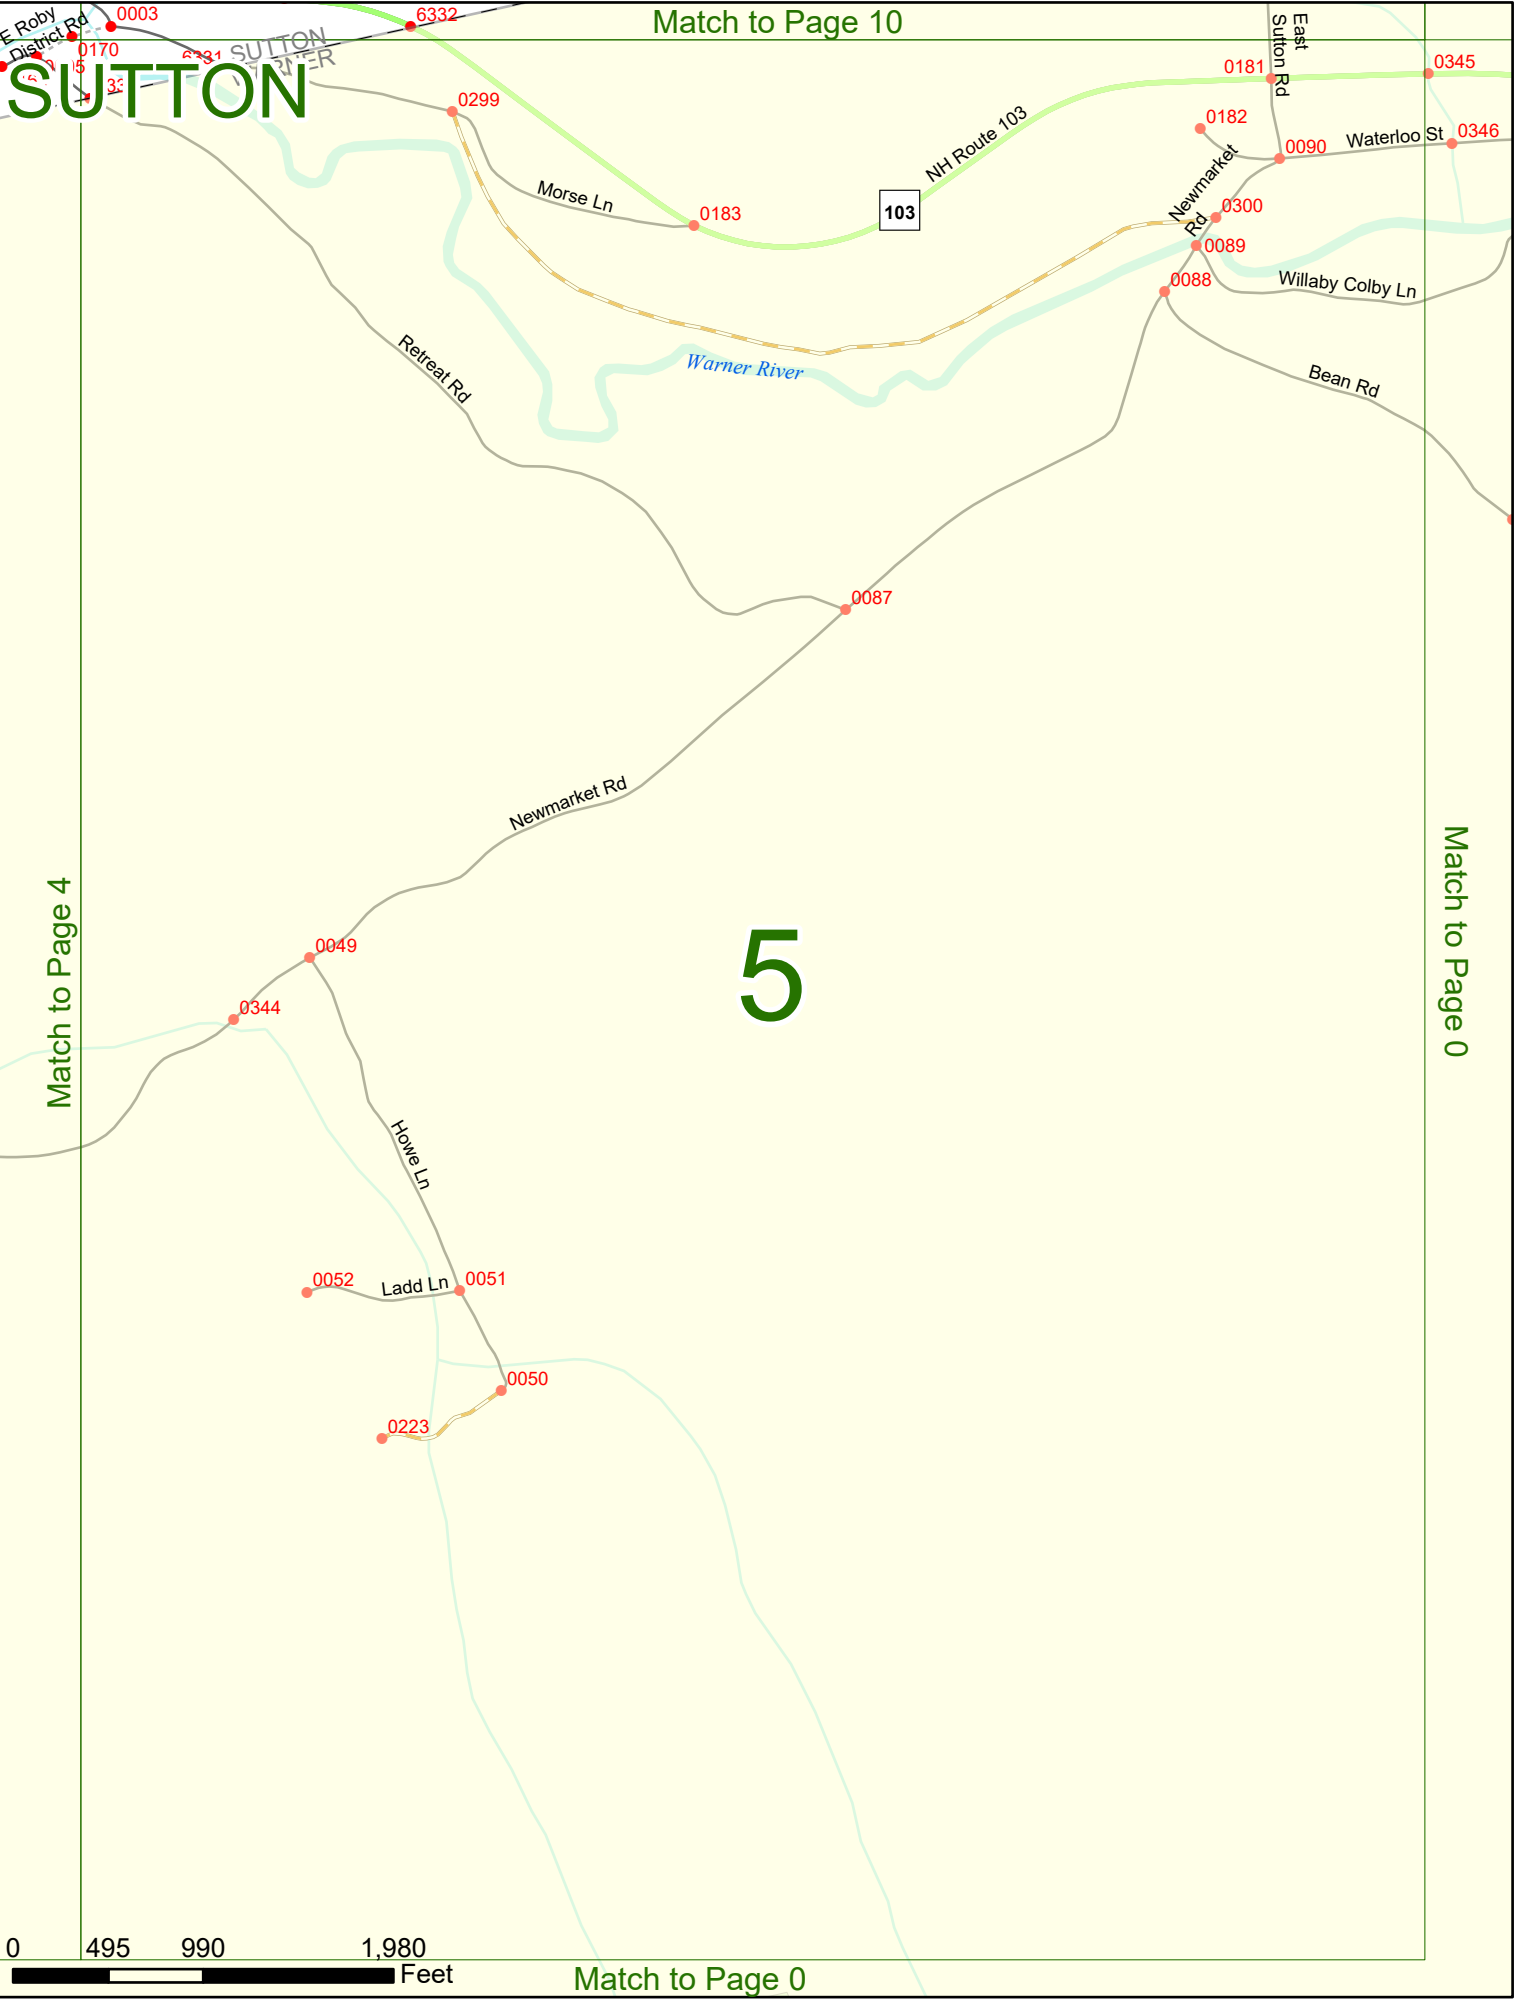

Match to Page 10

SUTTON

Match to Page 4

Match to Page 0

5

Match to Page 0