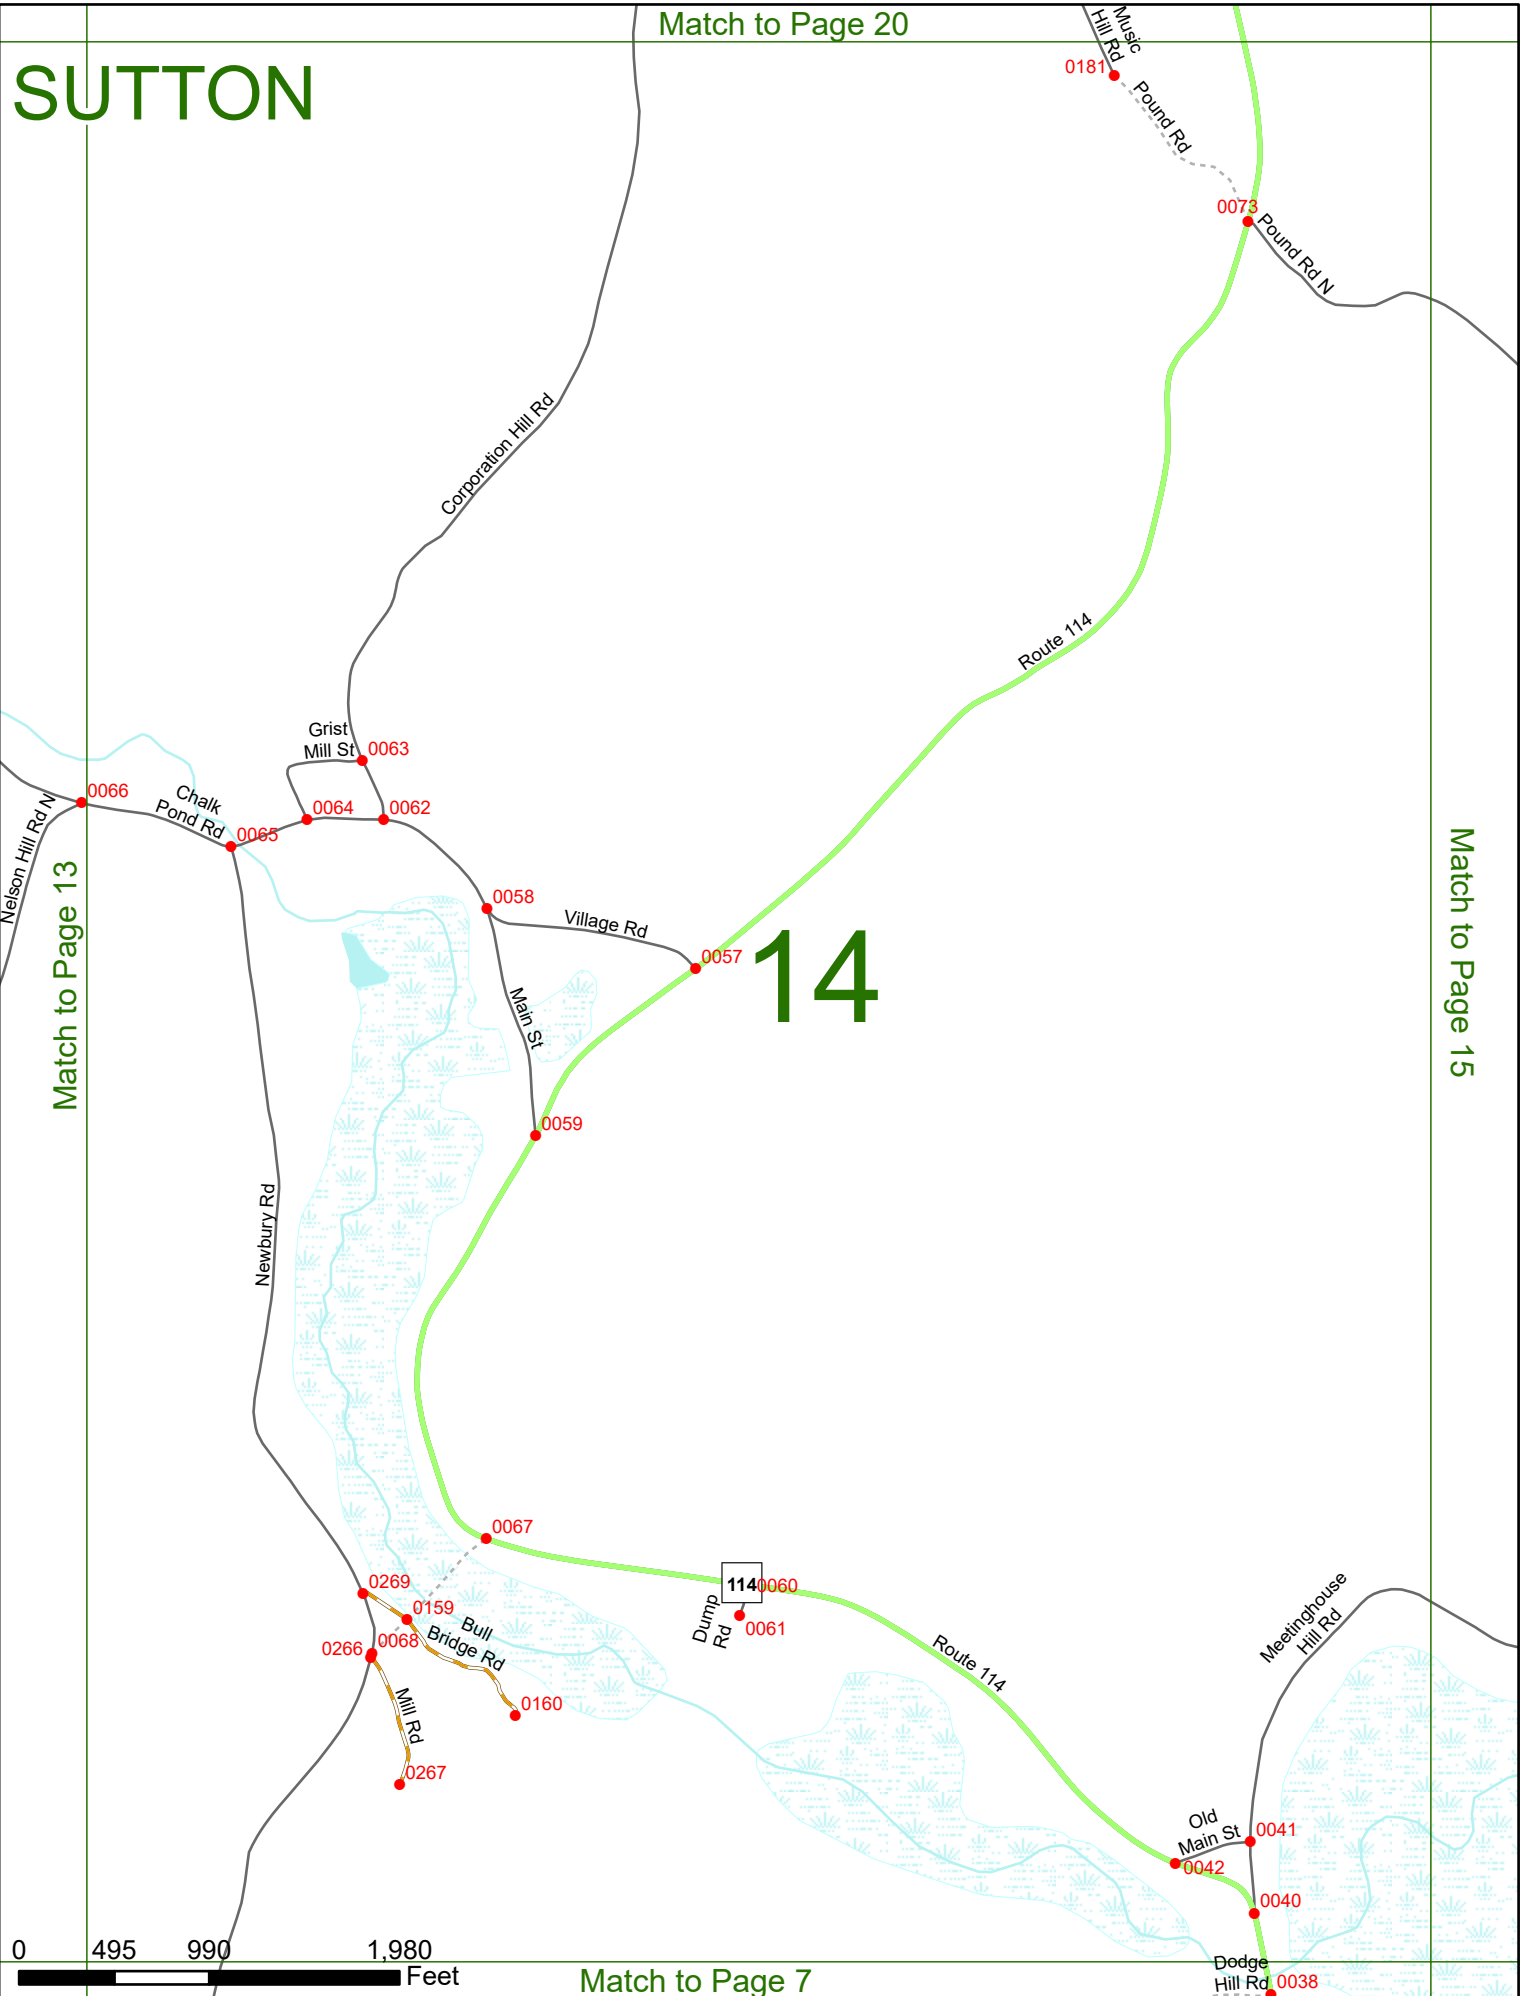

SUTTON

Match to Page 20

Match to Page 13

Match to Page 15

14

Match to Page 7