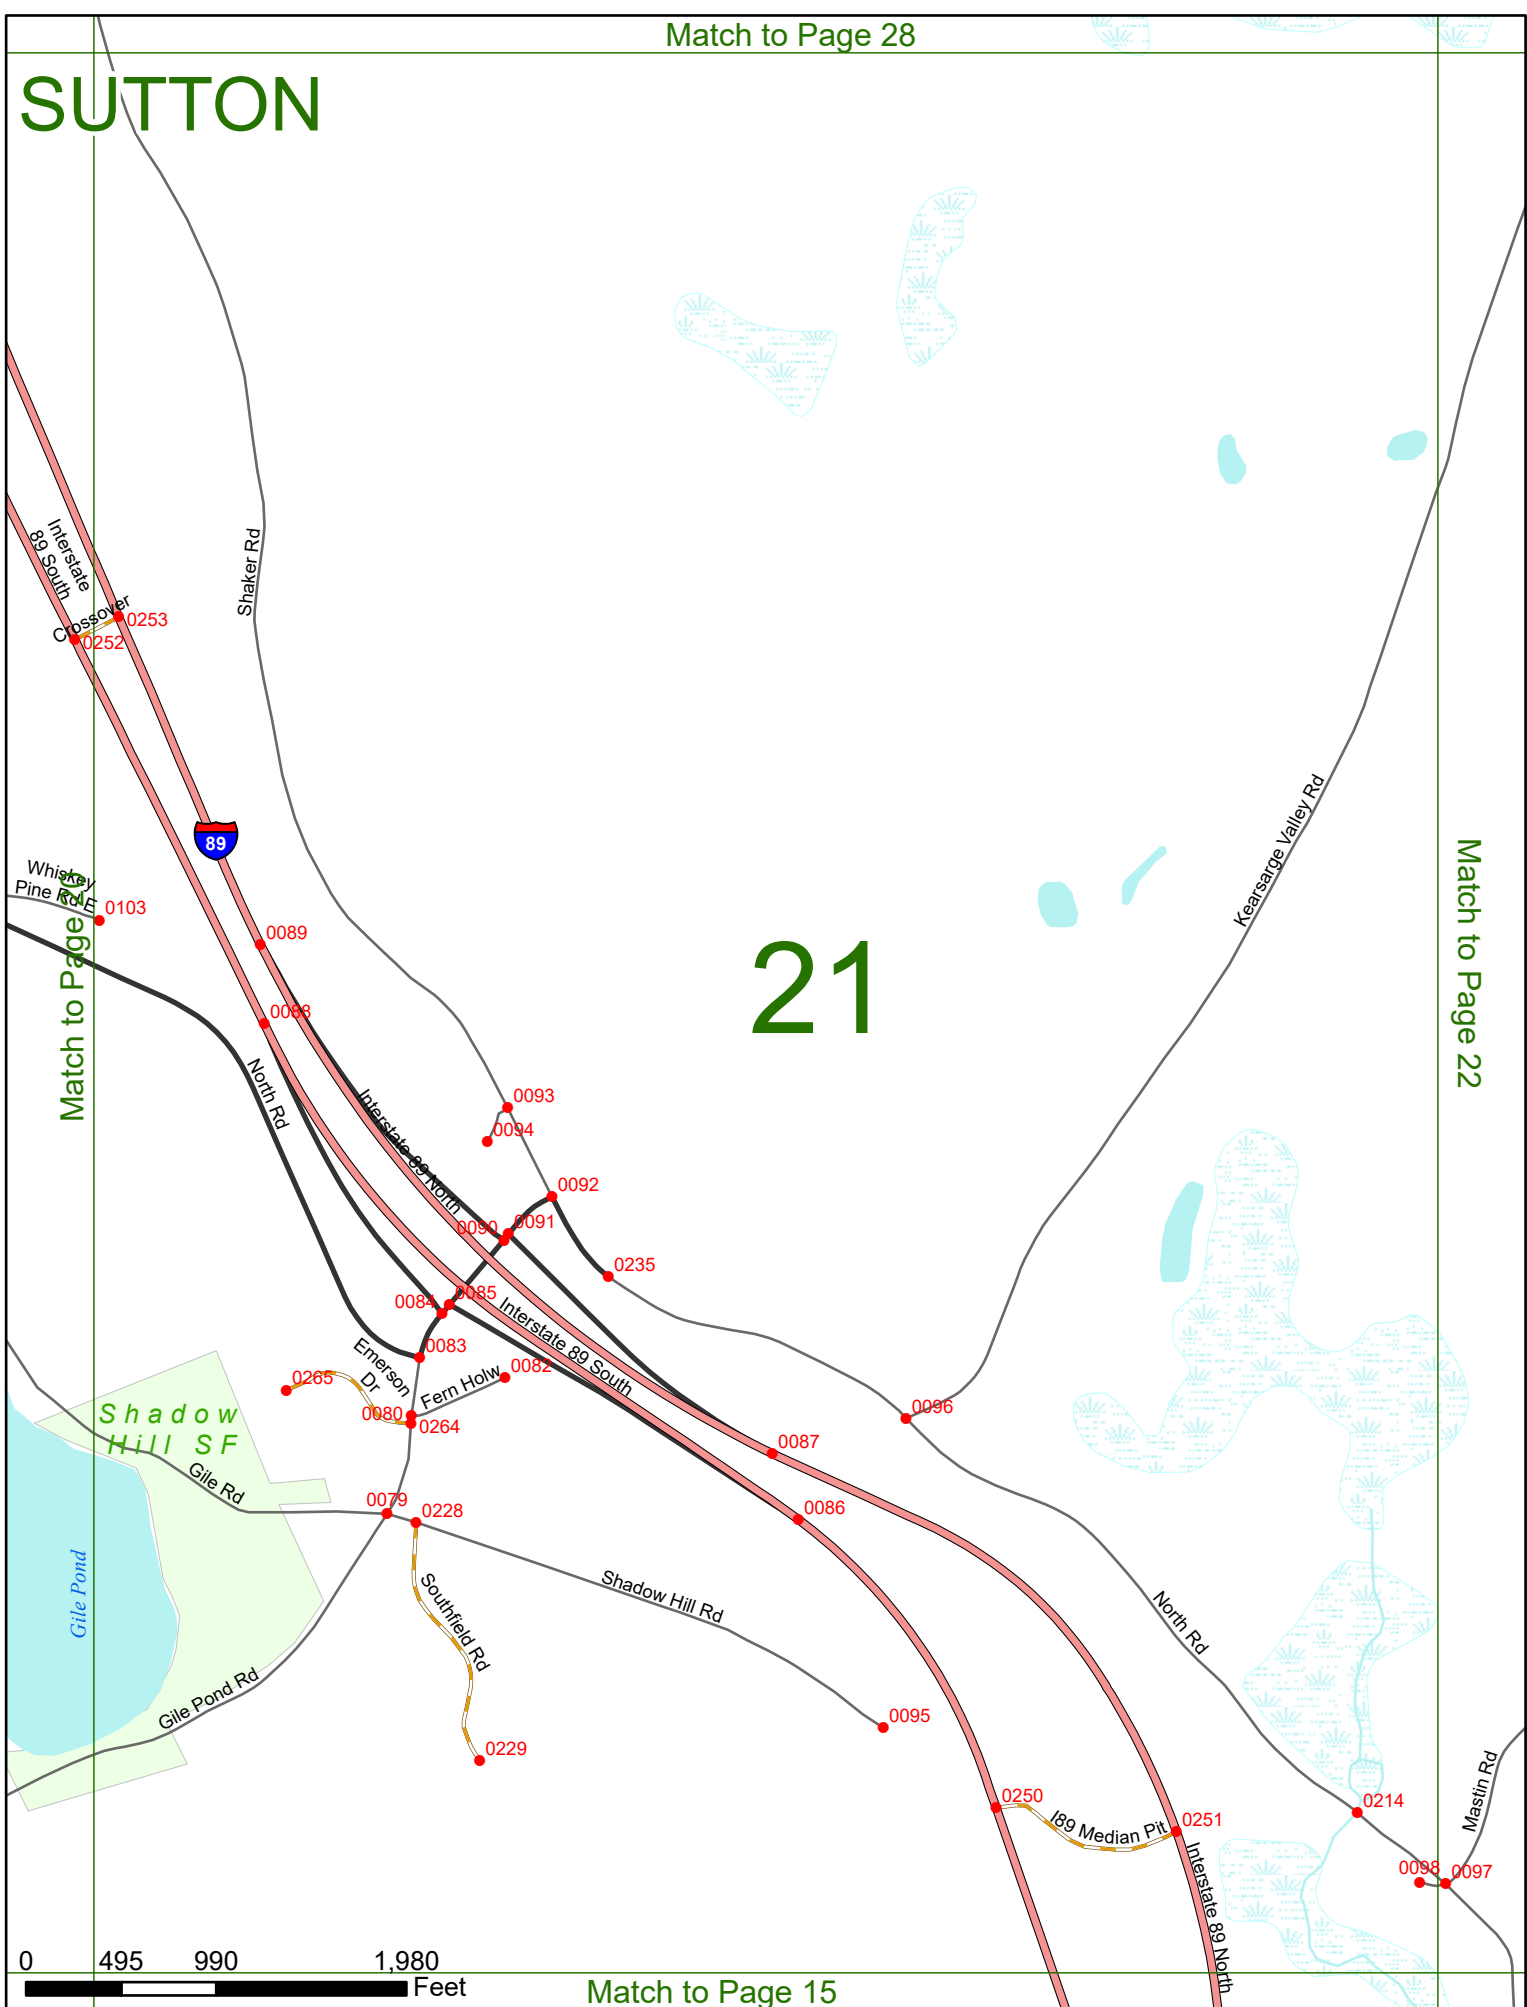

Music Hill Rd

0 495 990 1,980 Feet

Match to Page 14

0181

SUTTON

21

Match to Page 29

SUTTON