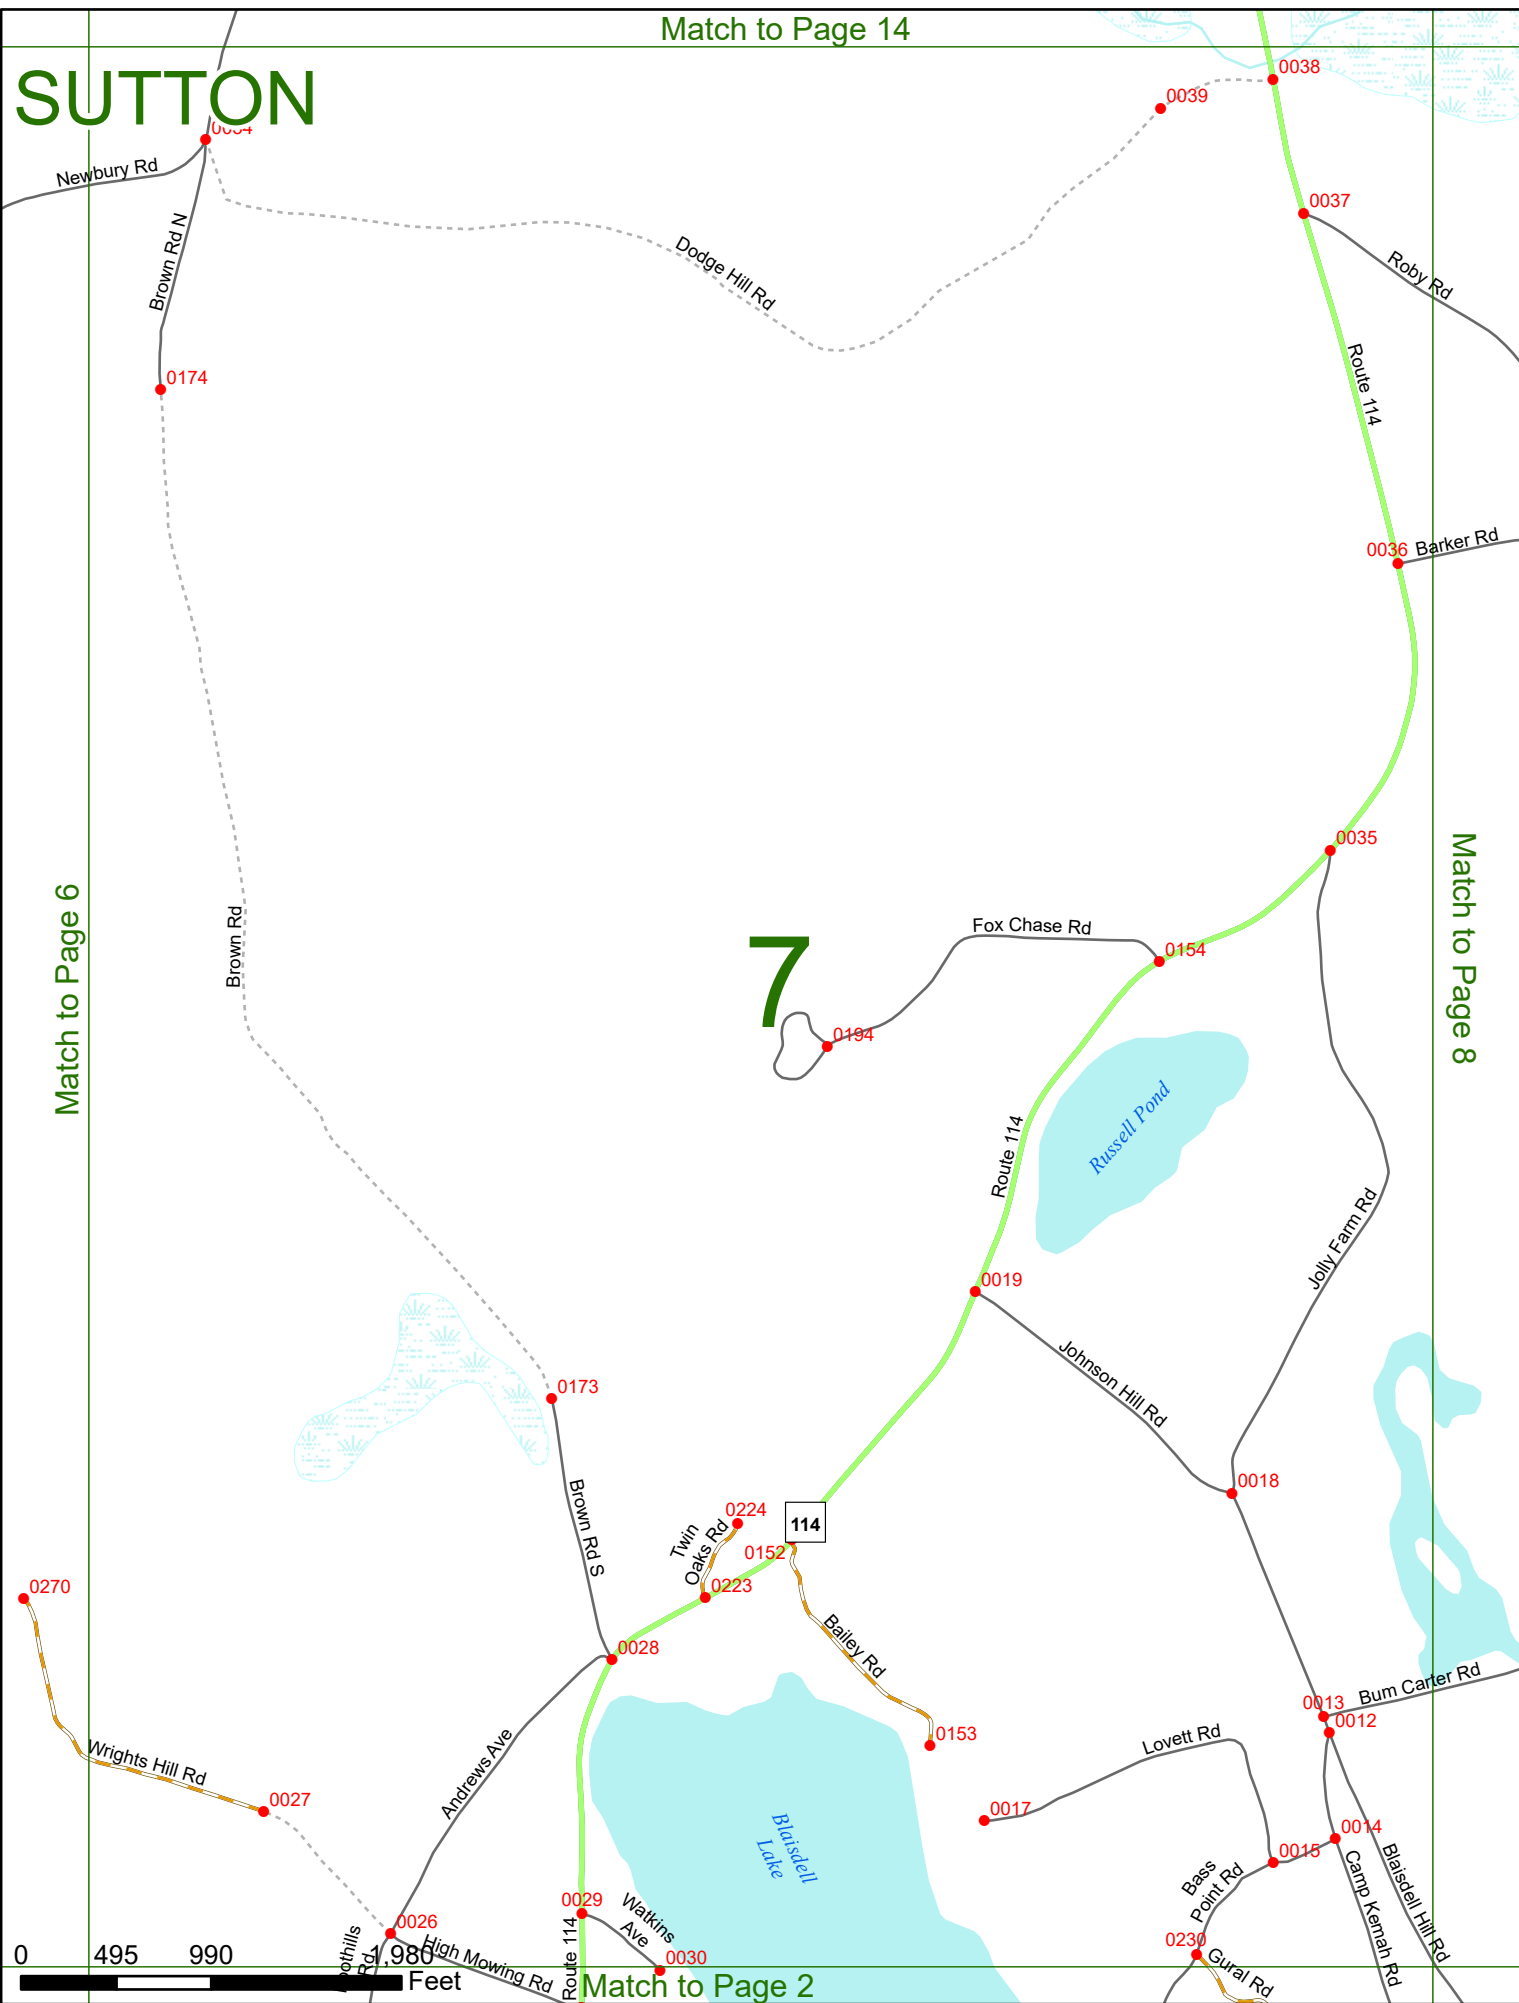

SUTTON

Match to Page 6

Match to Page 8

7