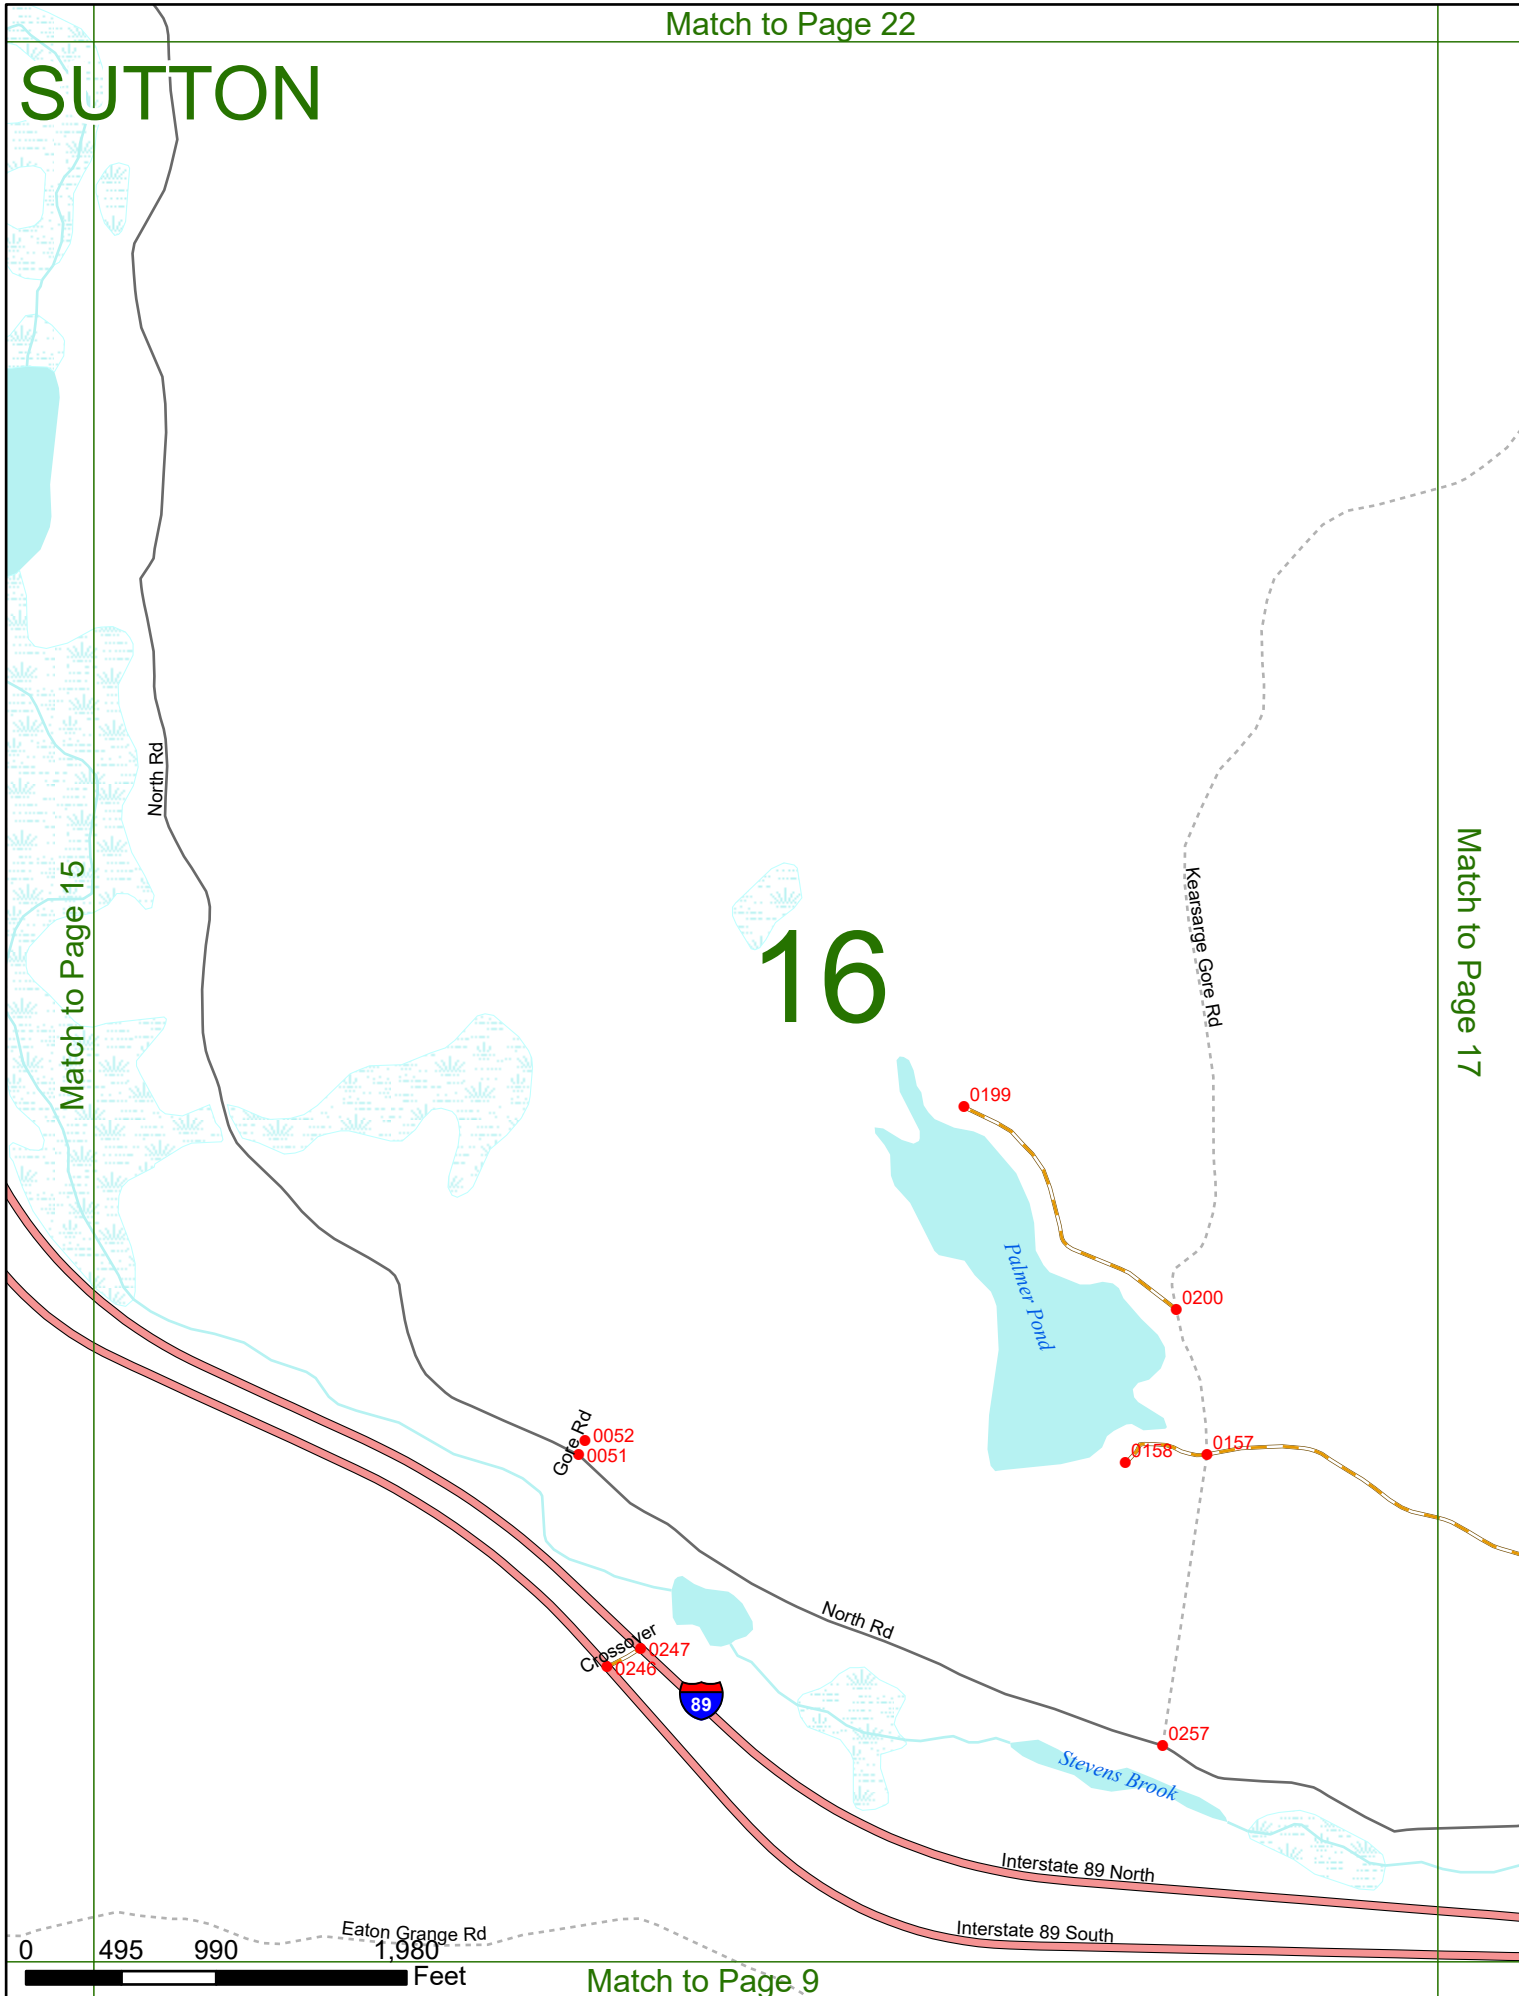

SUTTON

16

Match to Page 15

Match to Page 17

Match to Page 9