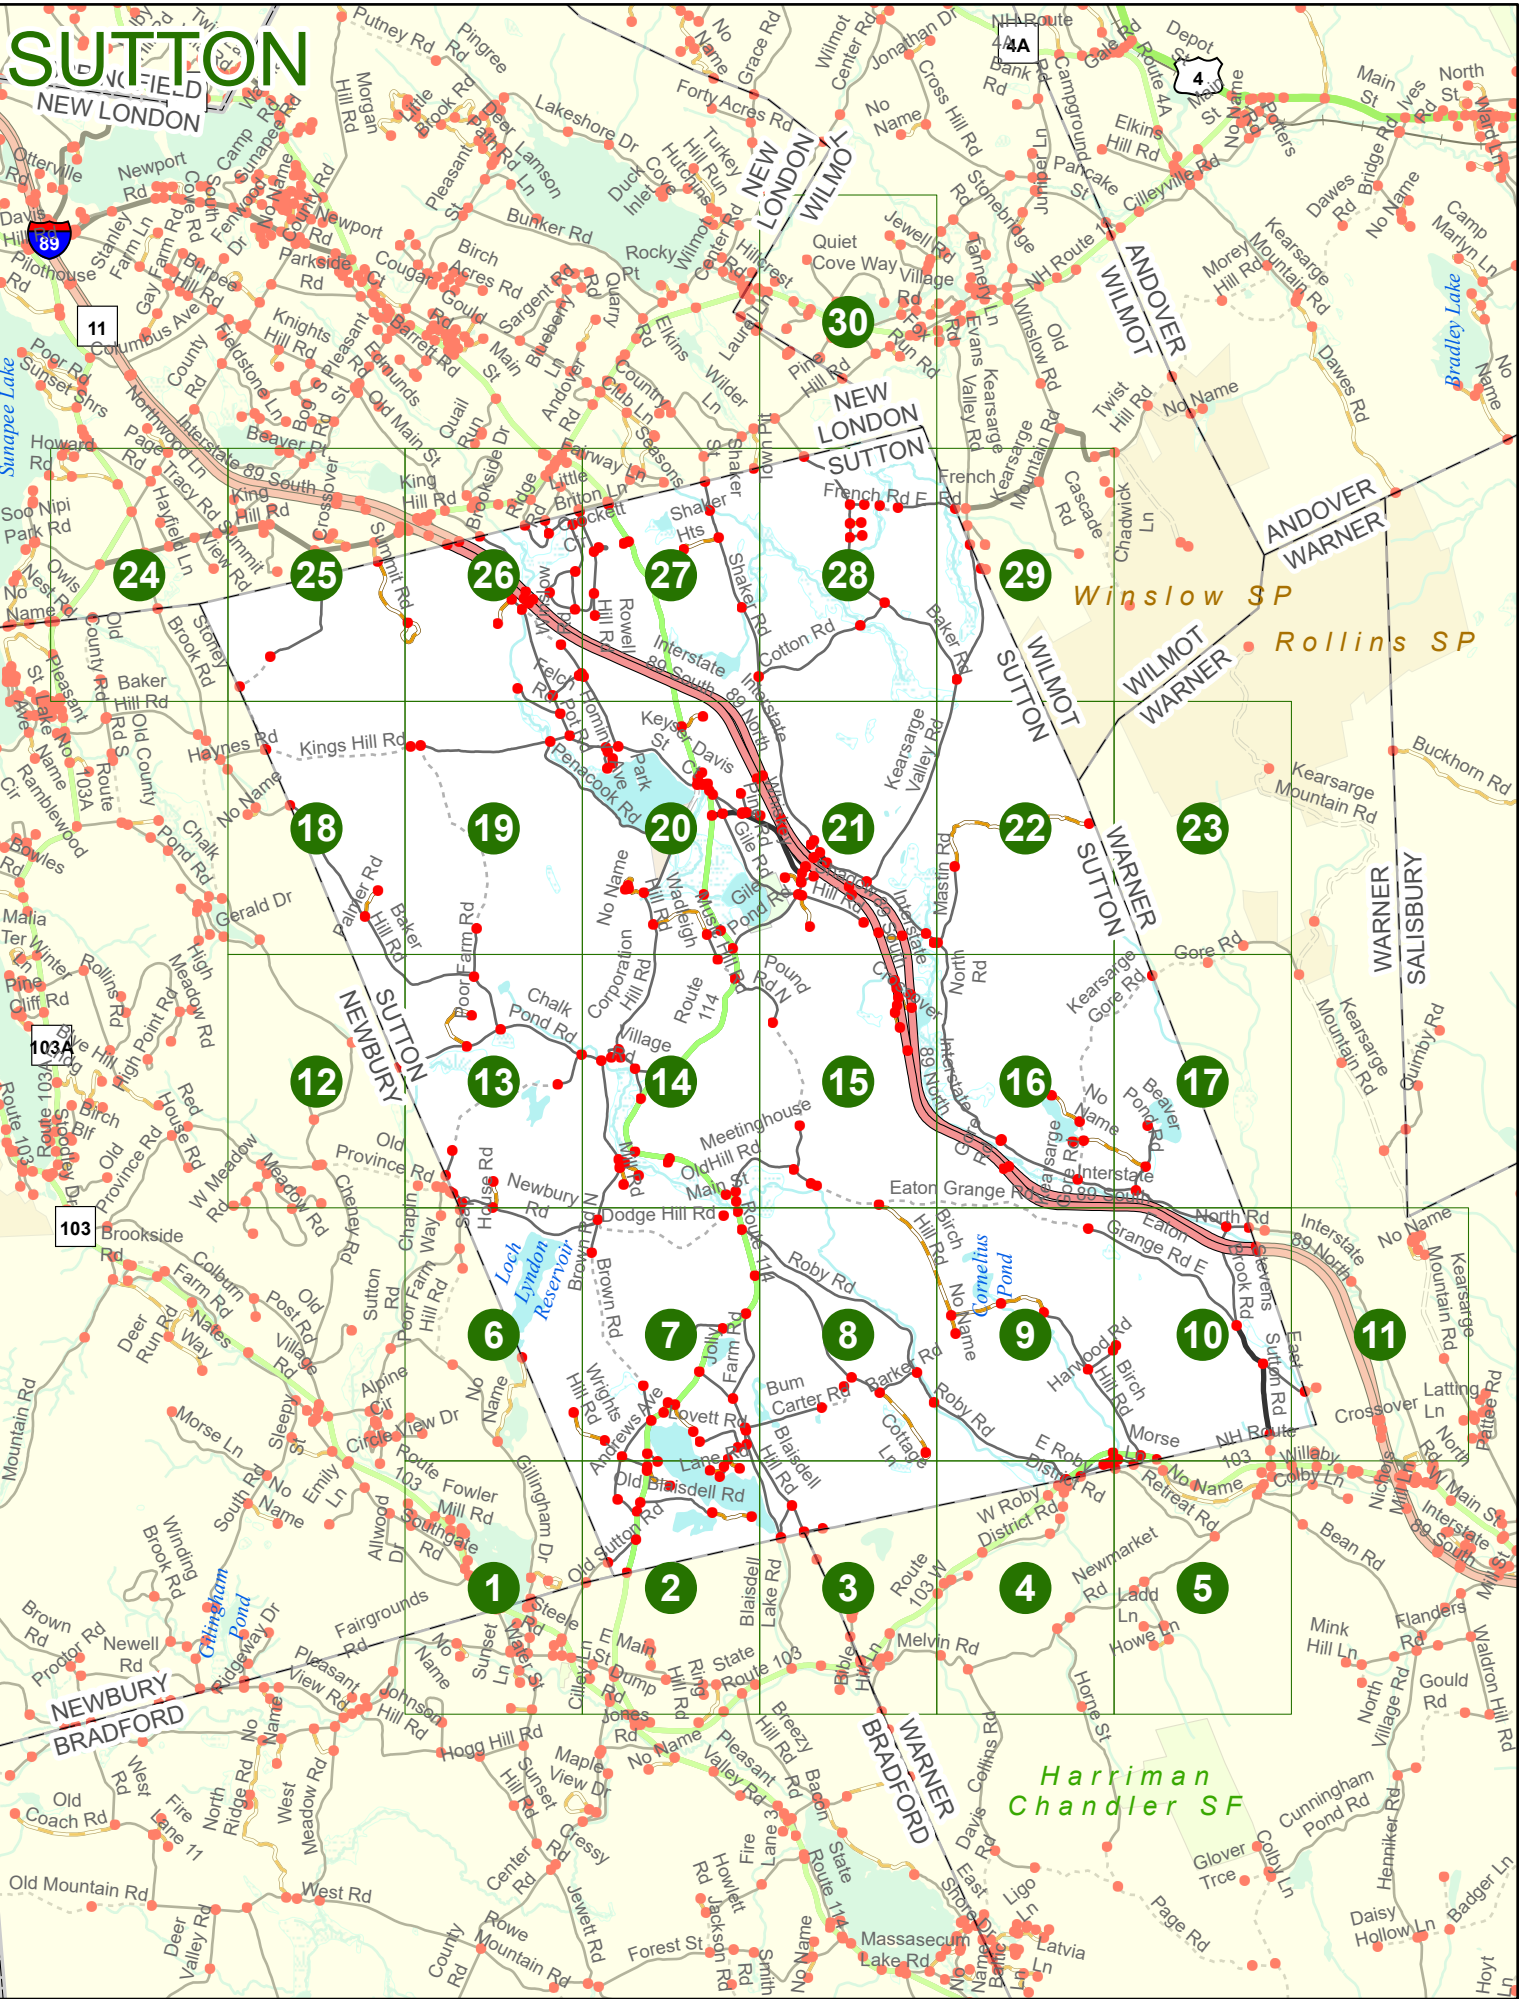

Maps and data sets are not guaranteed to be free from errors and omissions. Data is in a constant state of update and correction by various groups and agencies. Information displayed on this map is the best available at the time of publication.

2025 Nodal Reference Bookmap

LEGEND

NHDOT will accept crash locations based on the State of NH Uniform Police Traffic Accident Report.

Crash occurred on:

Option 1 Street Address
 123 Main Street

Option 2 Route No and/or Distance from NESW Intesecting Road, Bridge,
 Street name Intersecting Street Town/County line
 Main Street 500 E Oak Street

Option 3 First Node Distance from First Node Second Node
 515 212 632

Option 4 Route No and/or Mile Marker on Interstate Only NESW Mile (Marker)
 Street name
 189S 700 feet S 36.8

Option 3 – Example

Street Name Loudon Road
First Node 803
Distance from First Node 318 Ft
Second Node 813