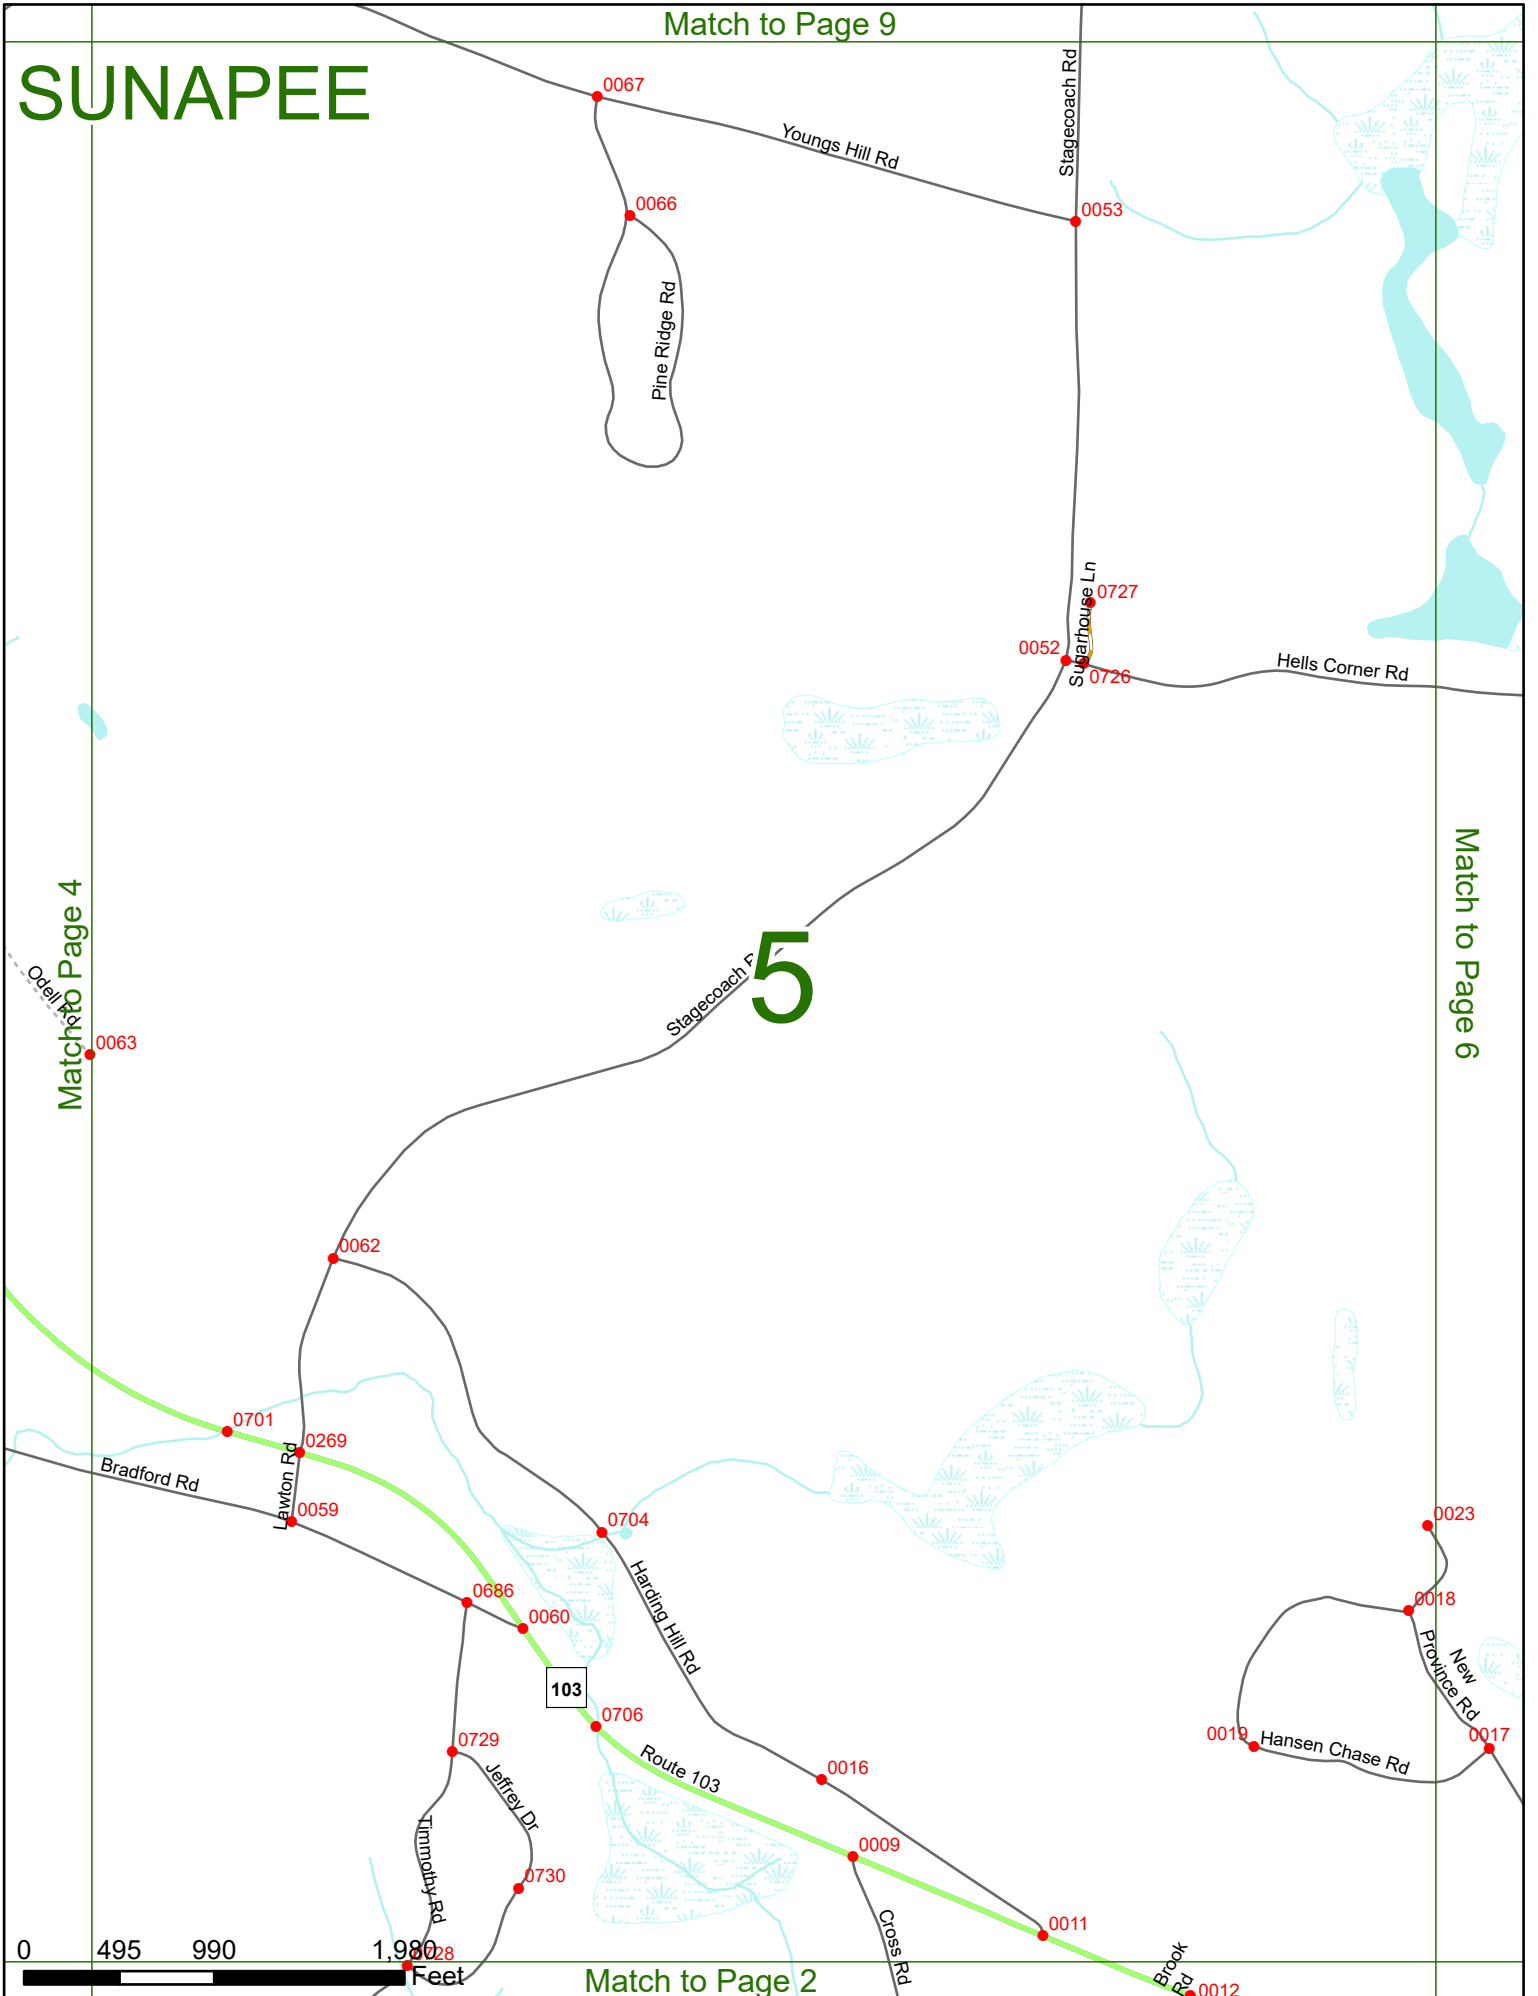

SUNAPEE

Match to Page 9

Match to Page 4

Match to Page 6

5

0 495 990 1,980 Feet

Match to Page 2