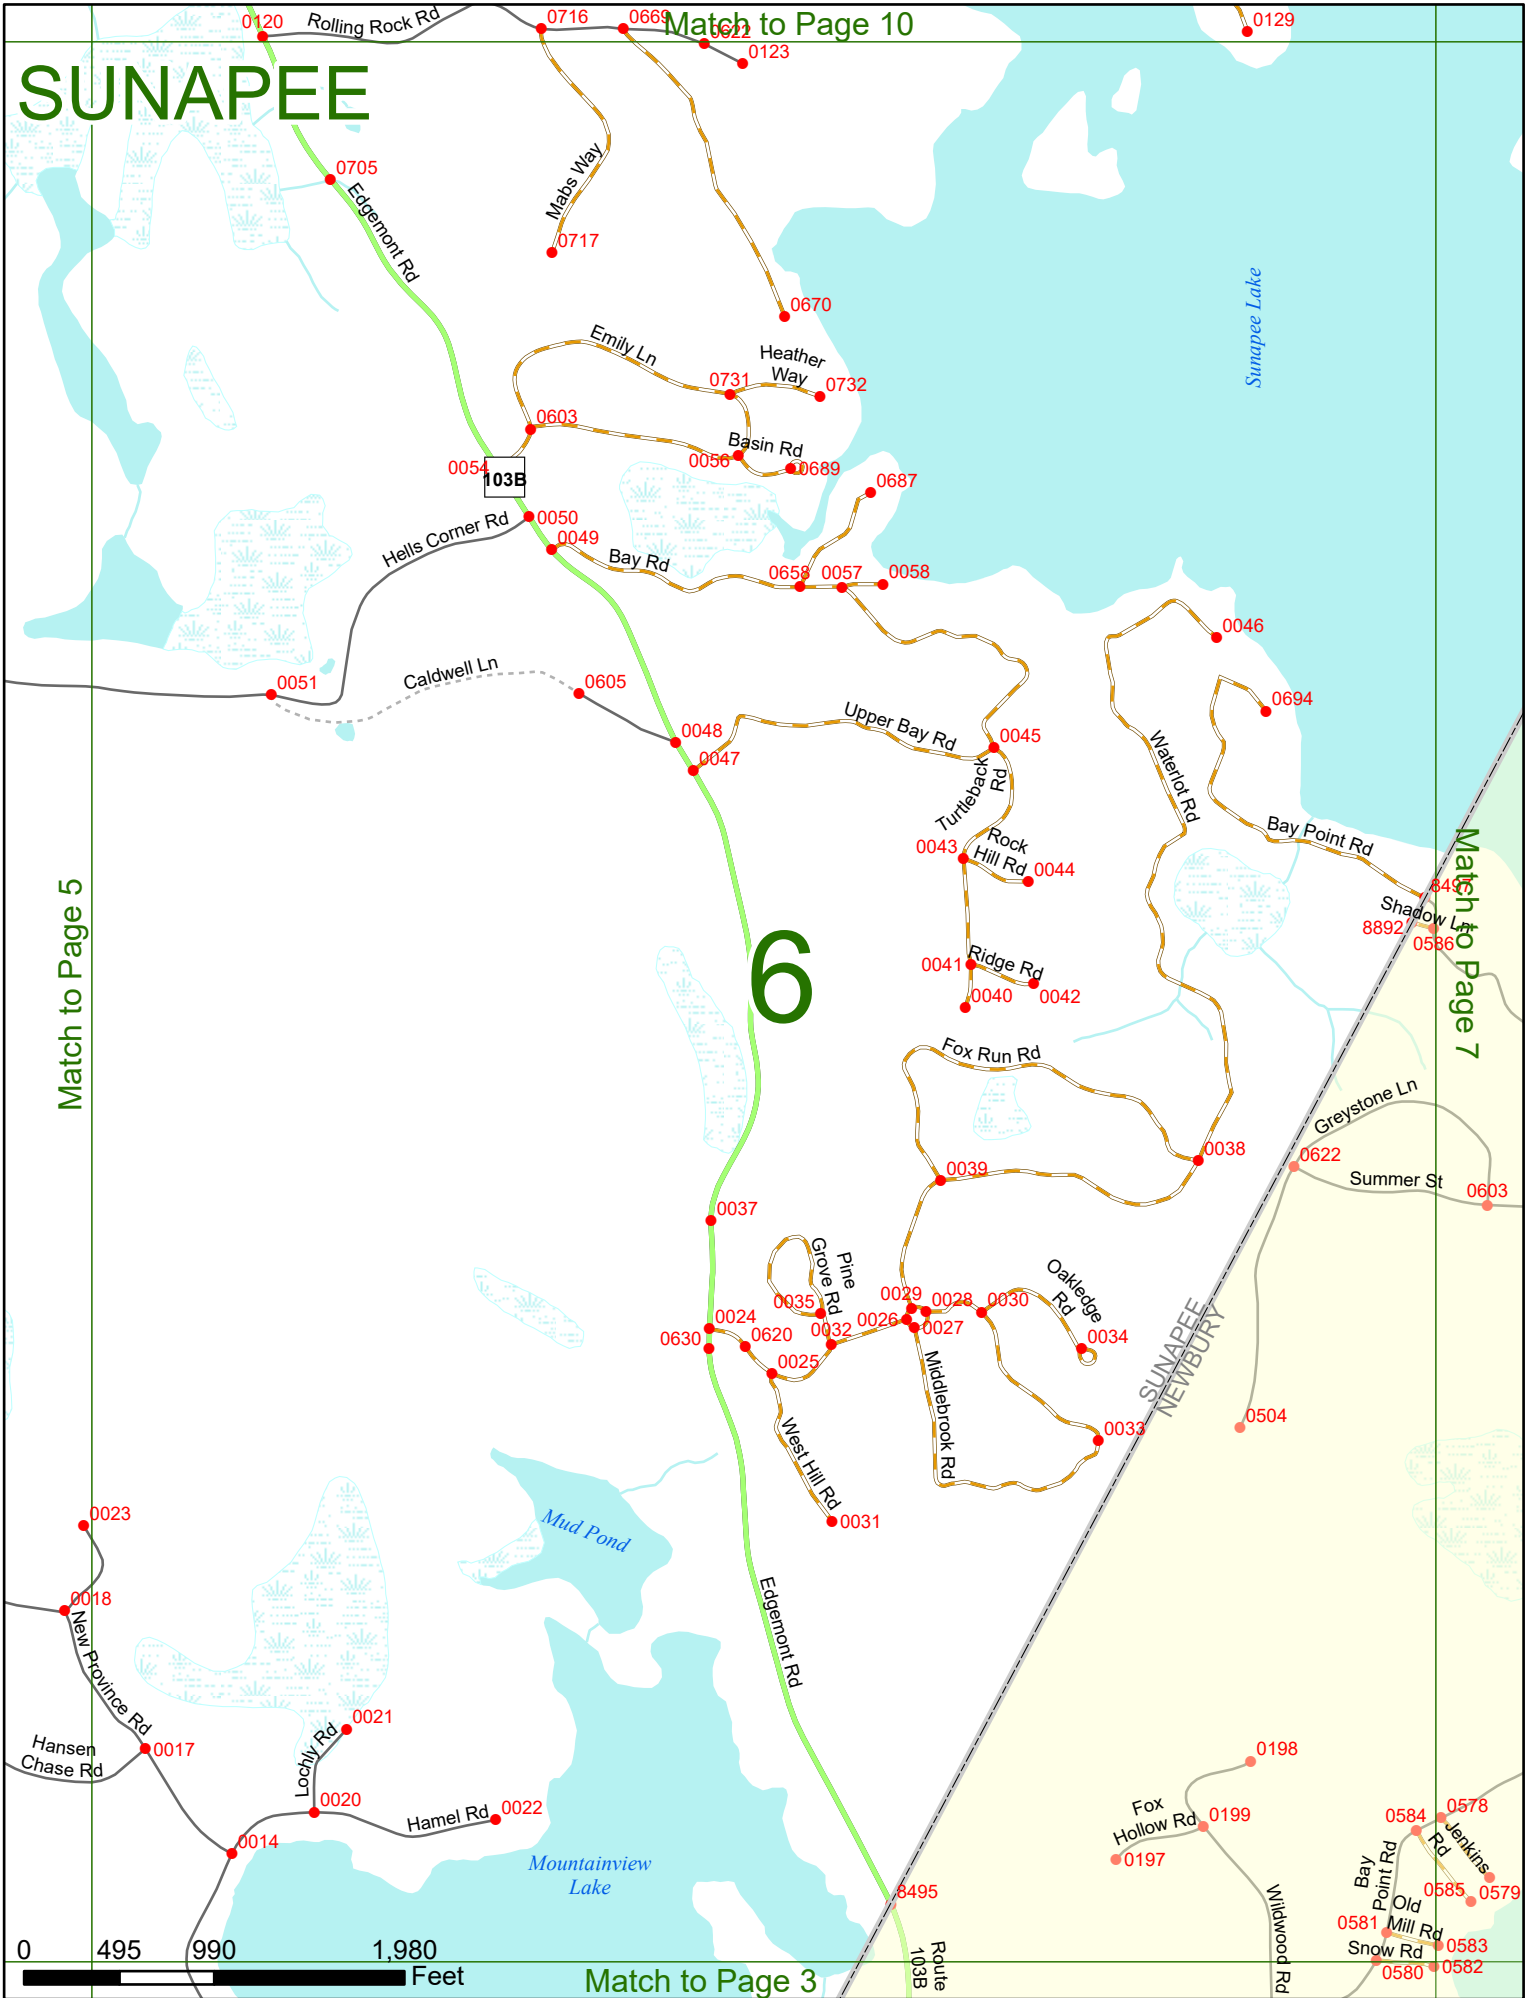

SUNAPEE

Match to Page 10

Match to Page 5

Match to Page 7

6

Match to Page 3

0 495 990 1,980 Feet