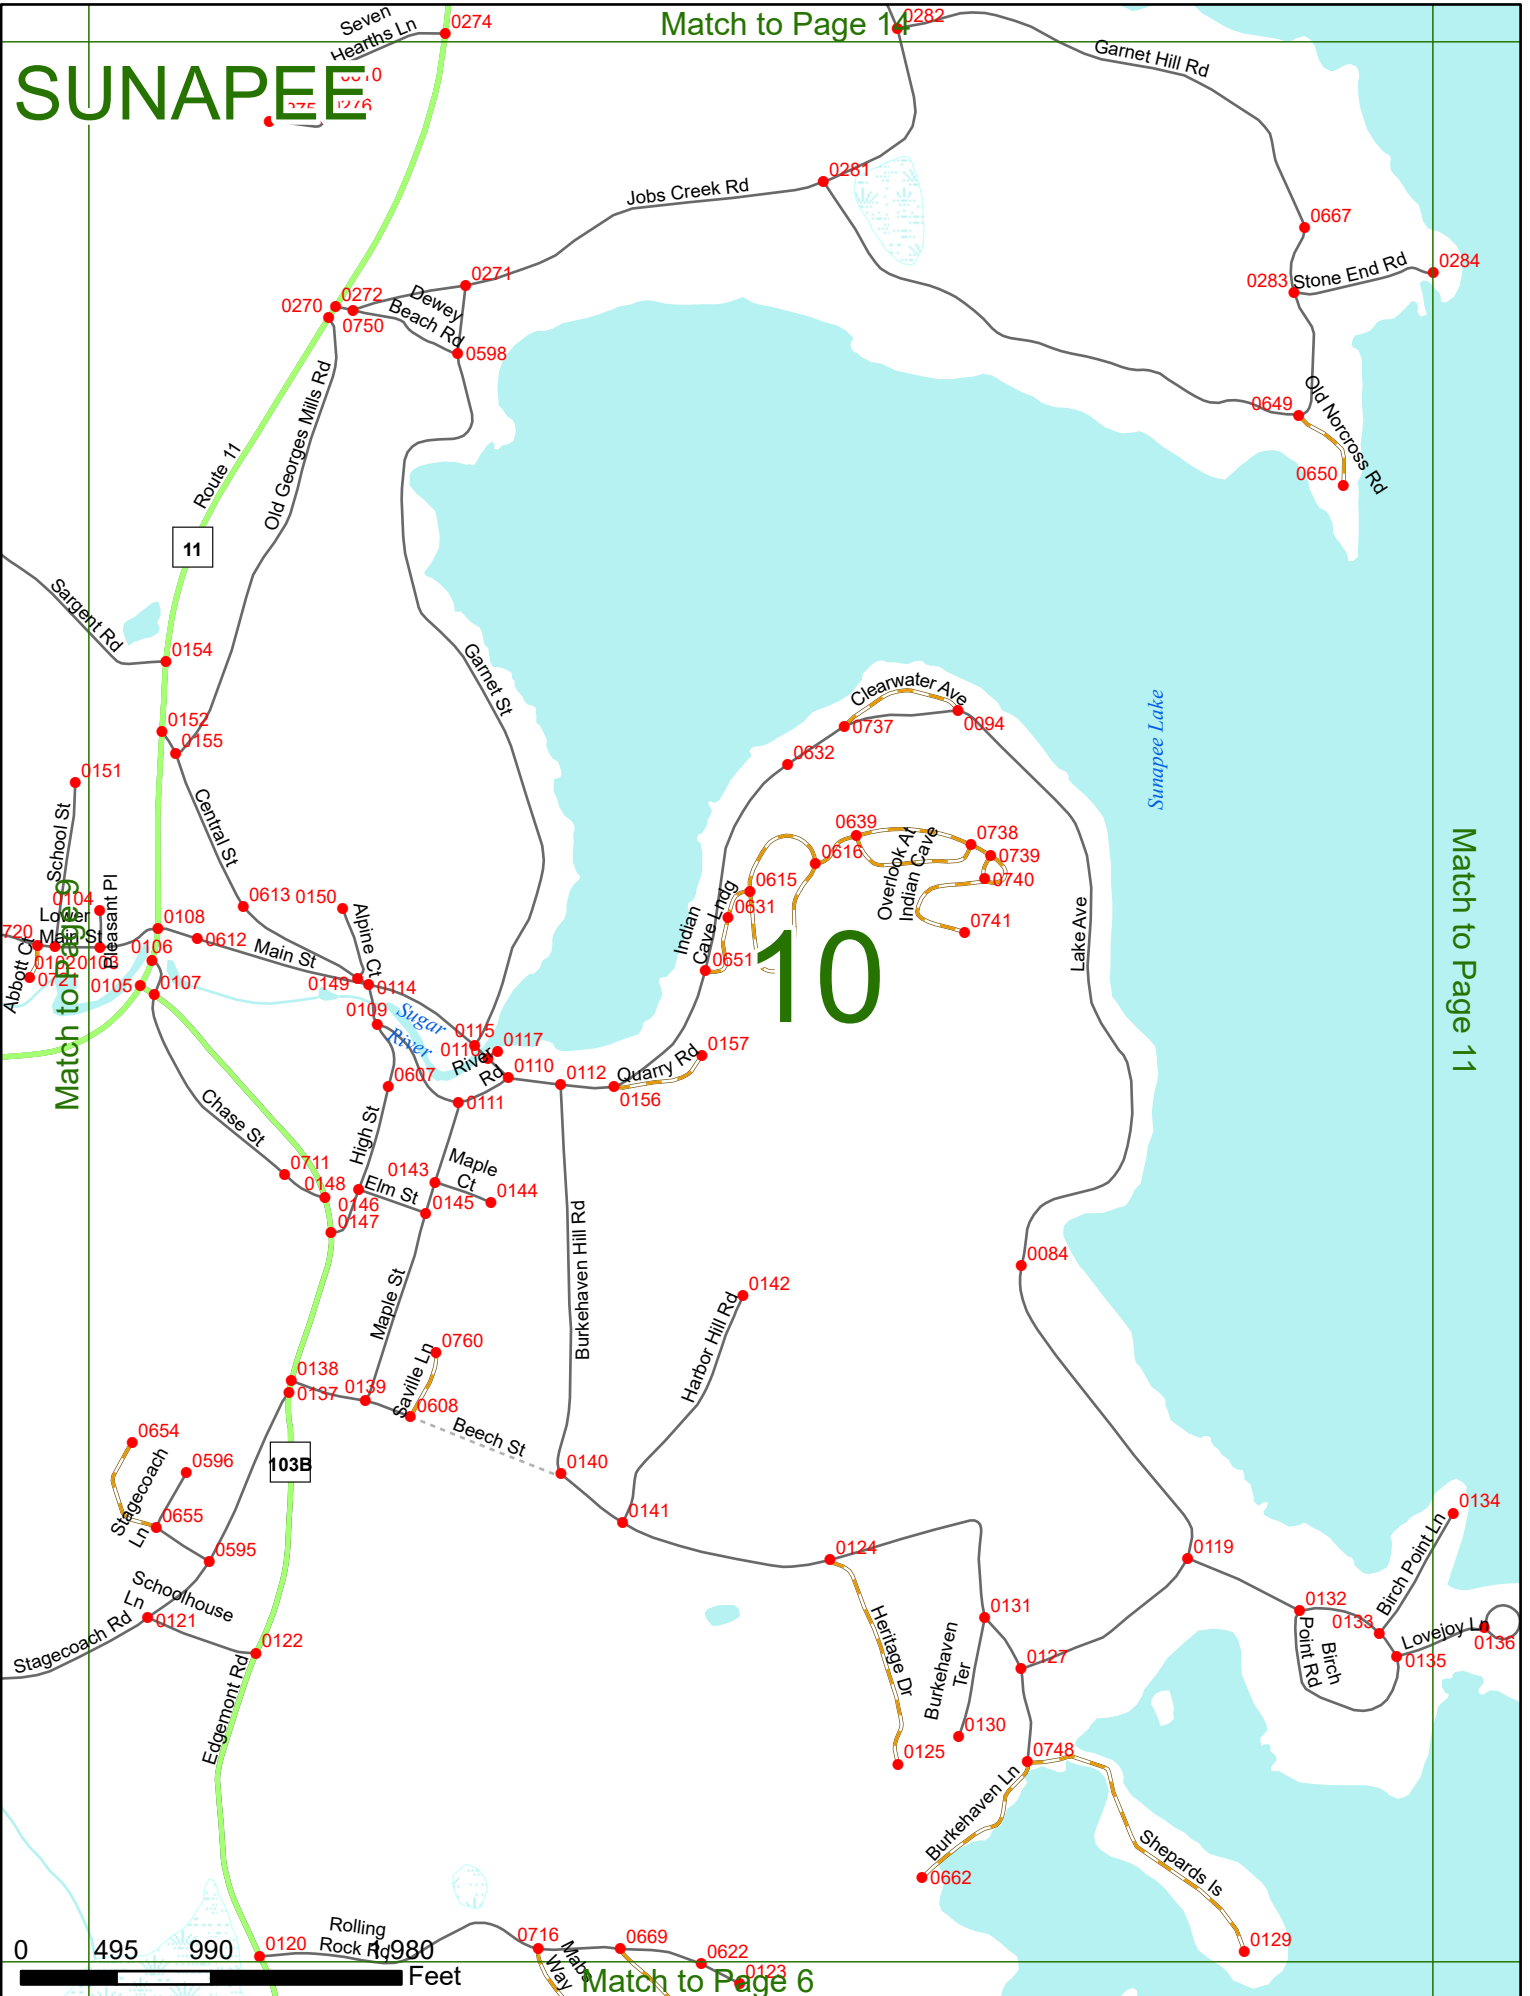

SUNAPEE

Match to Page 14

Match to Page 11

Match to Page 6

10