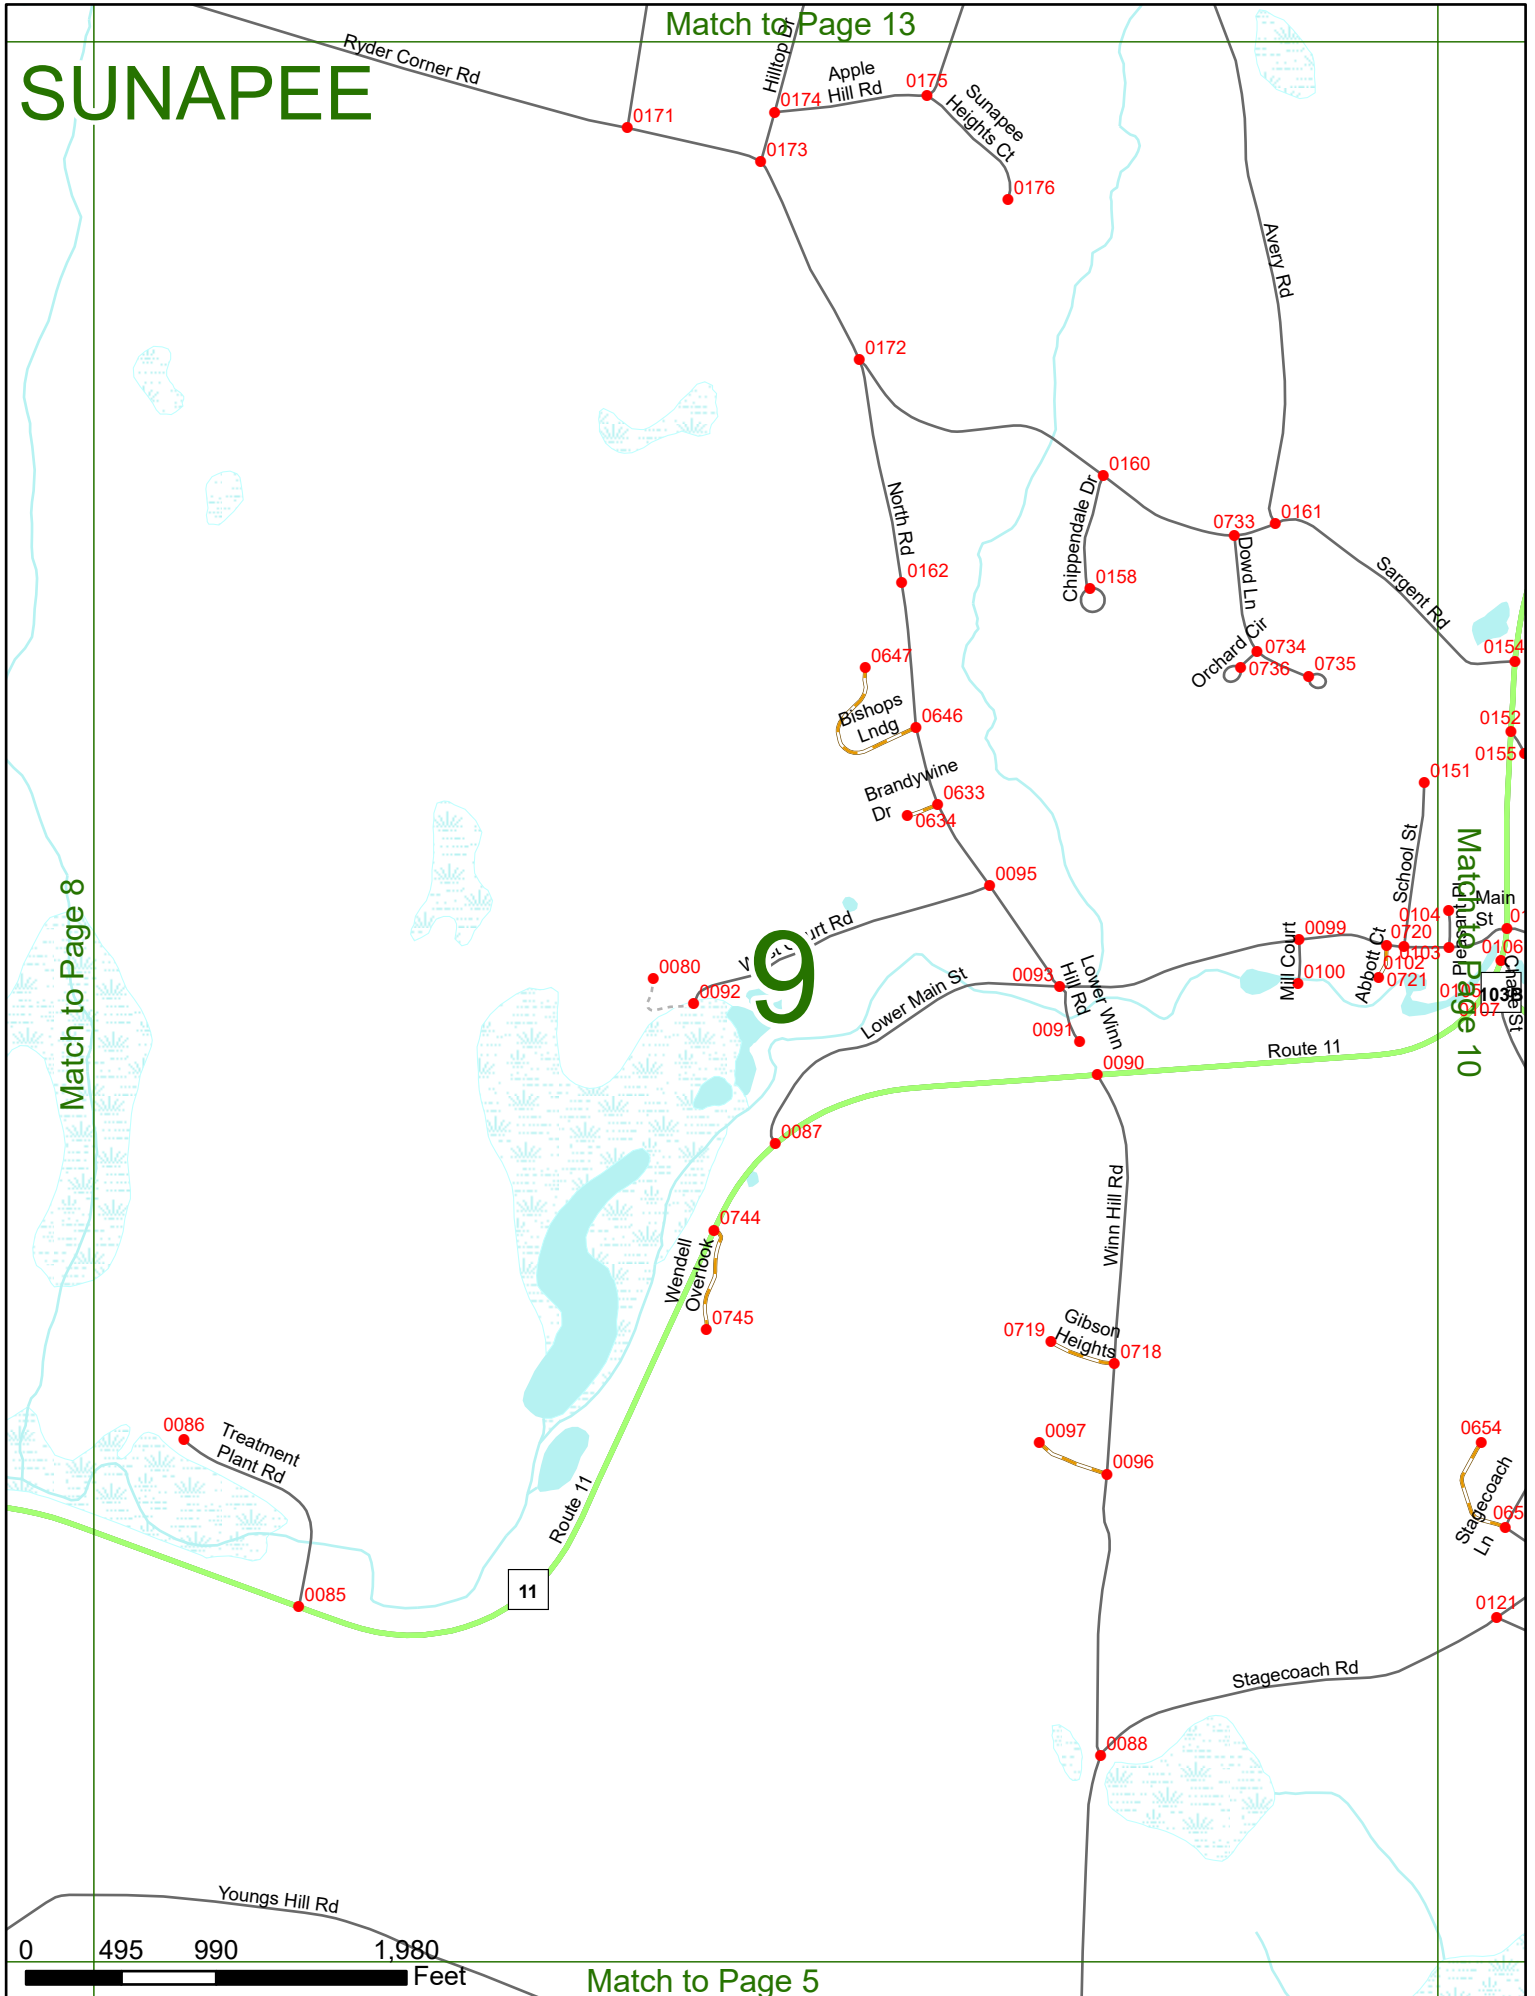

SUNAPEE

Match to Page 13

Match to Page 8

Match to Page 10

9

Match to Page 5