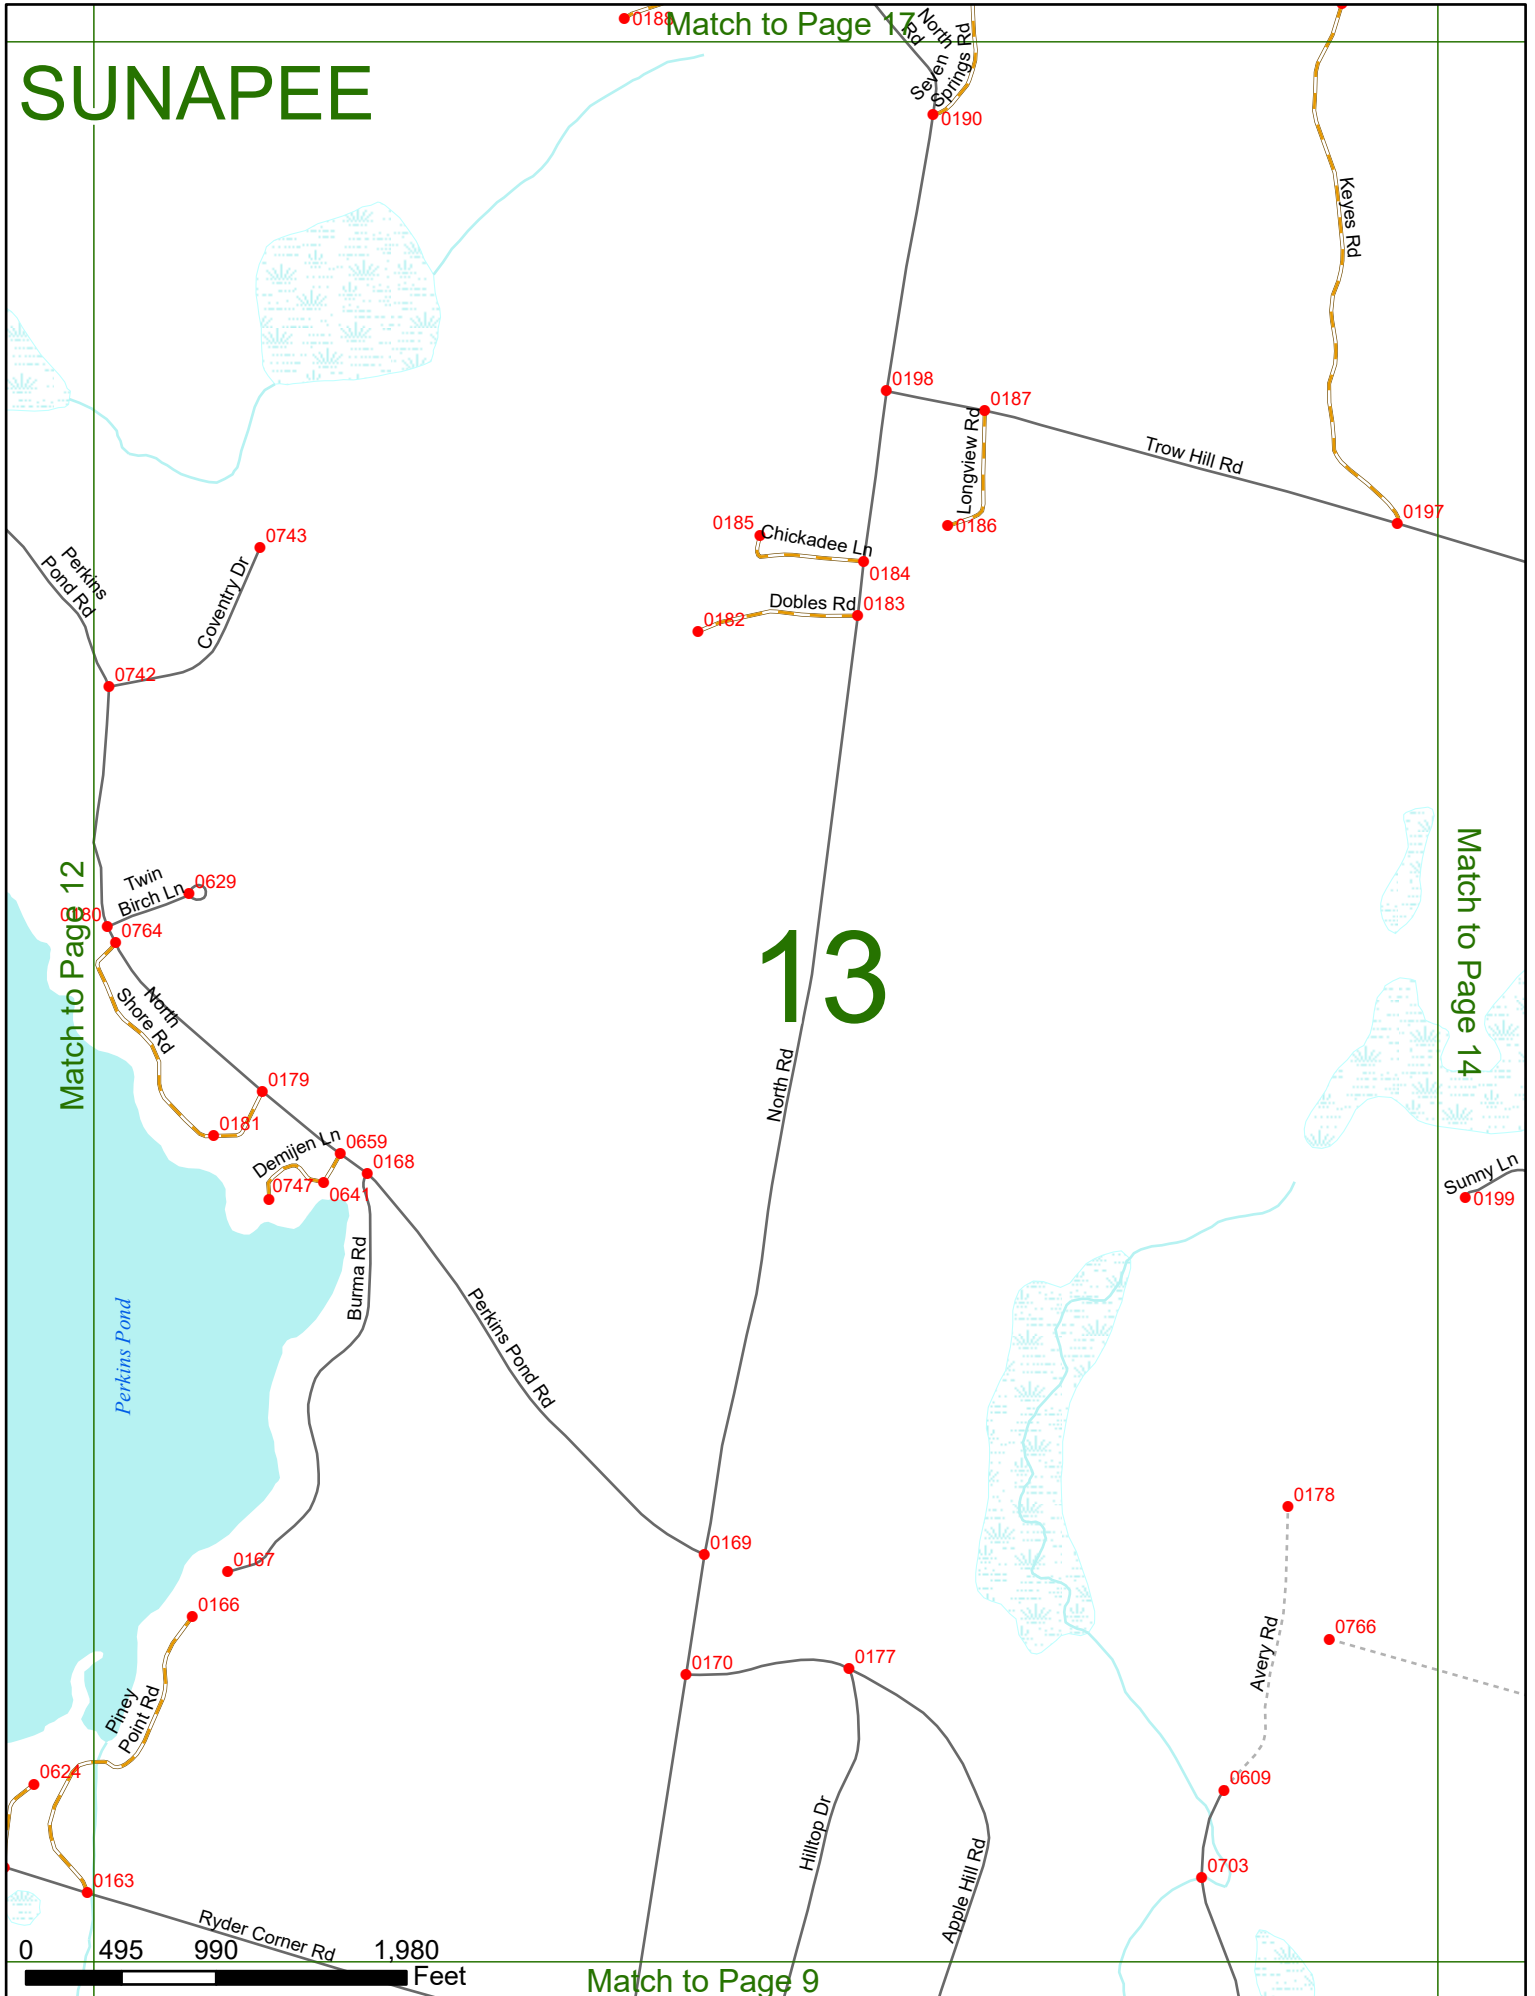

SUNAPEE

Match to Page 17

13

Match to Page 12

Match to Page 14

Match to Page 9