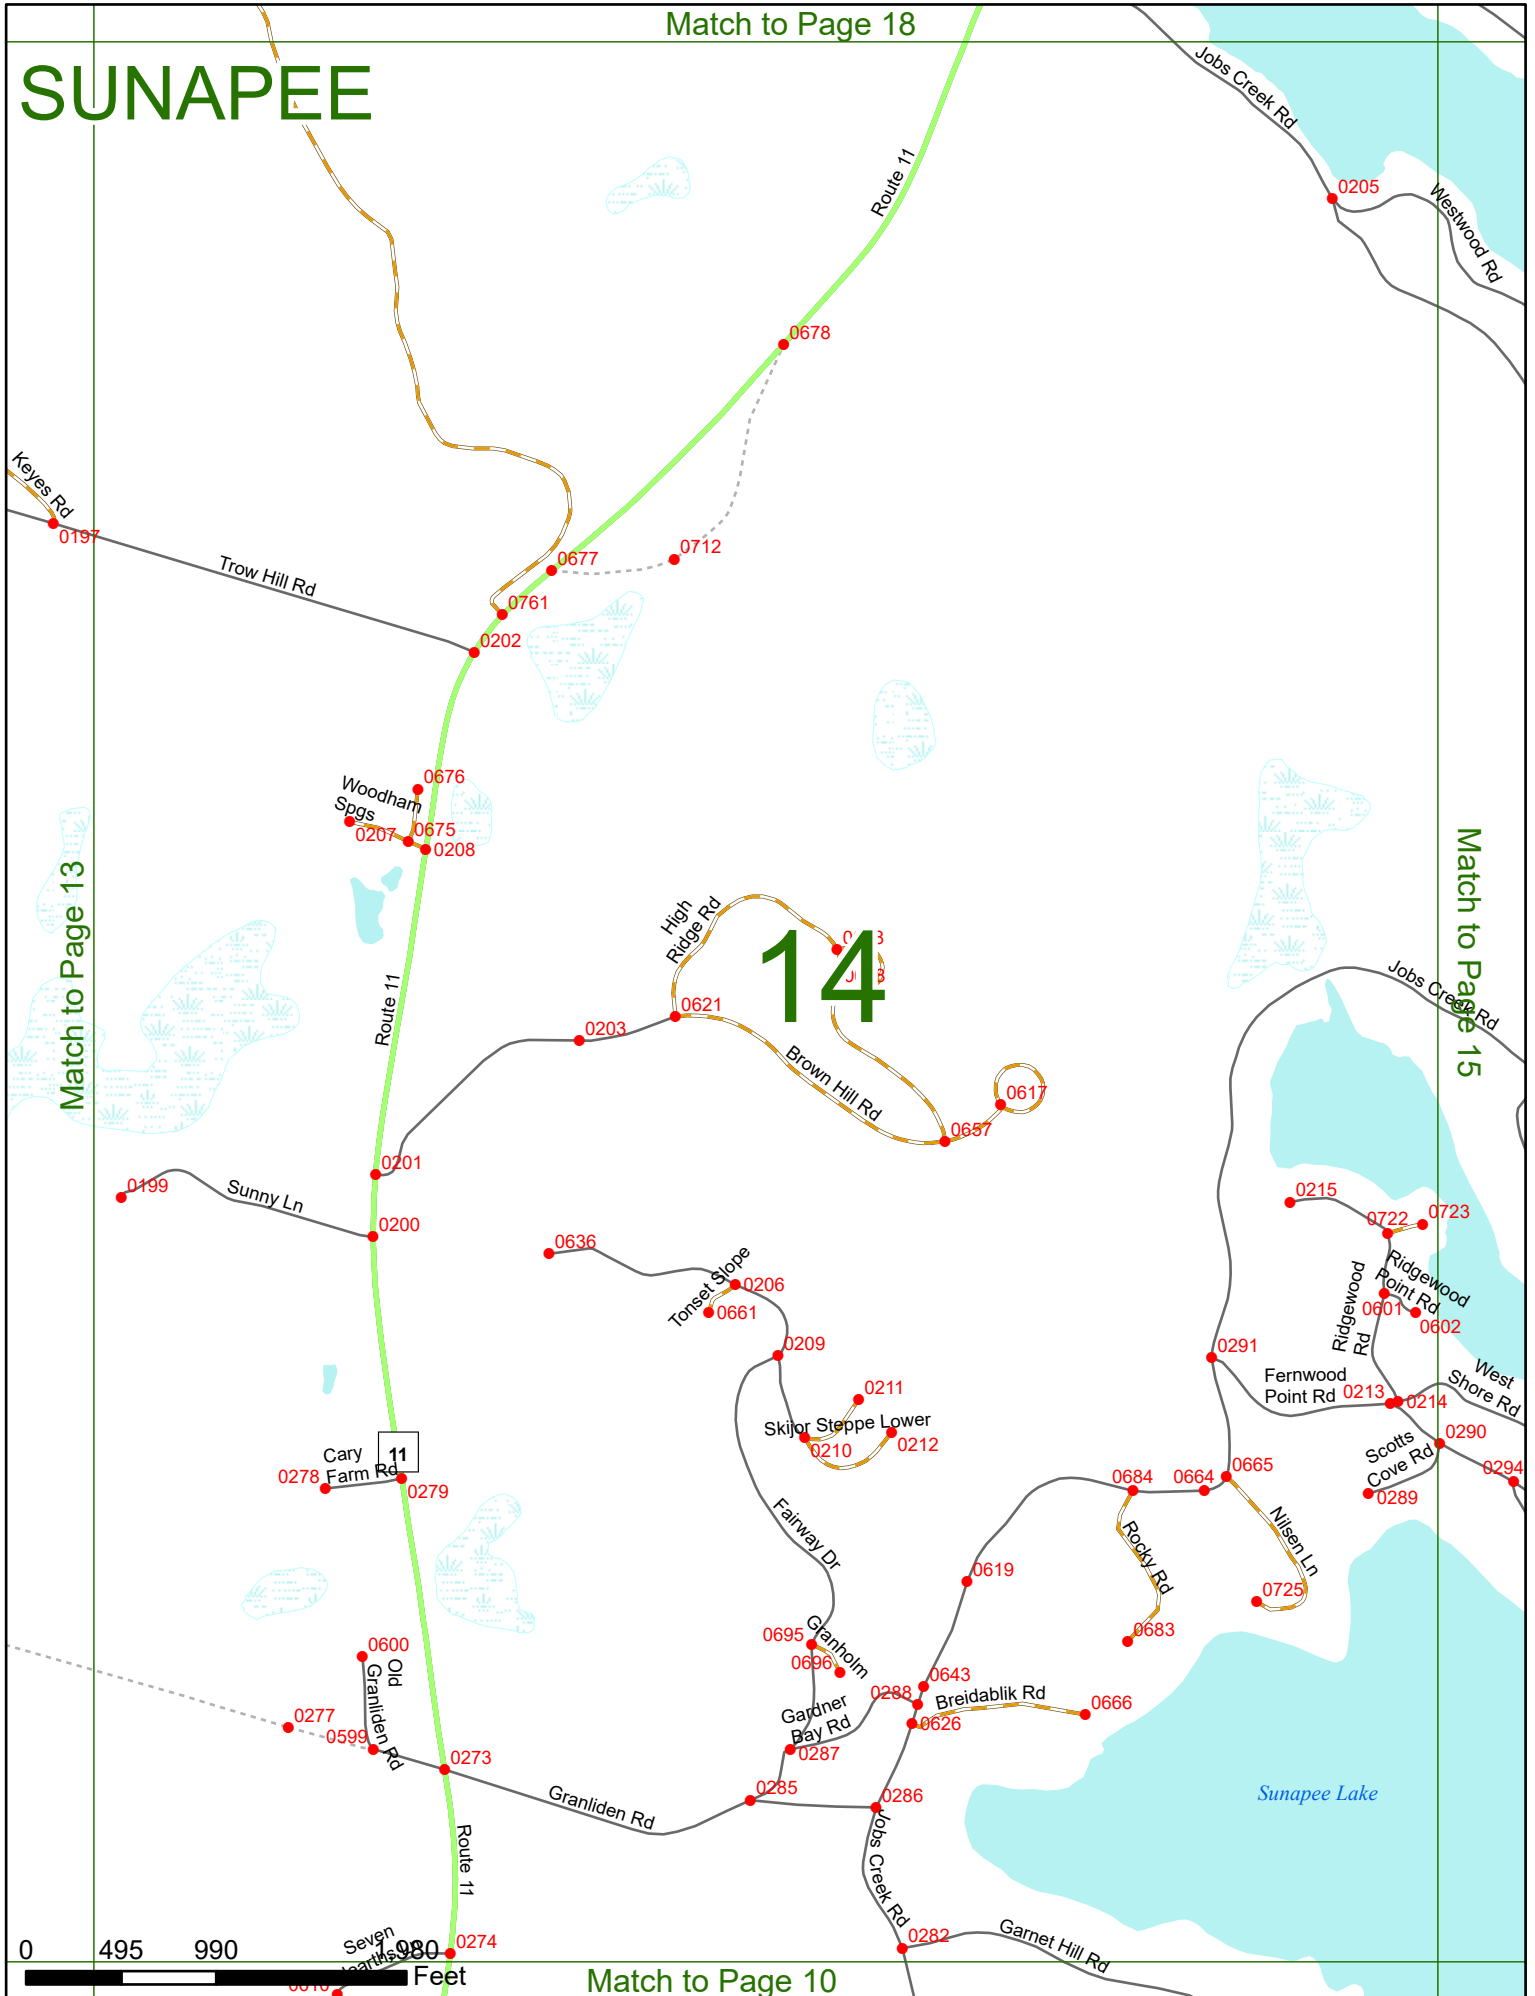

SUNAPEE

Match to Page 13

Match to Page 15