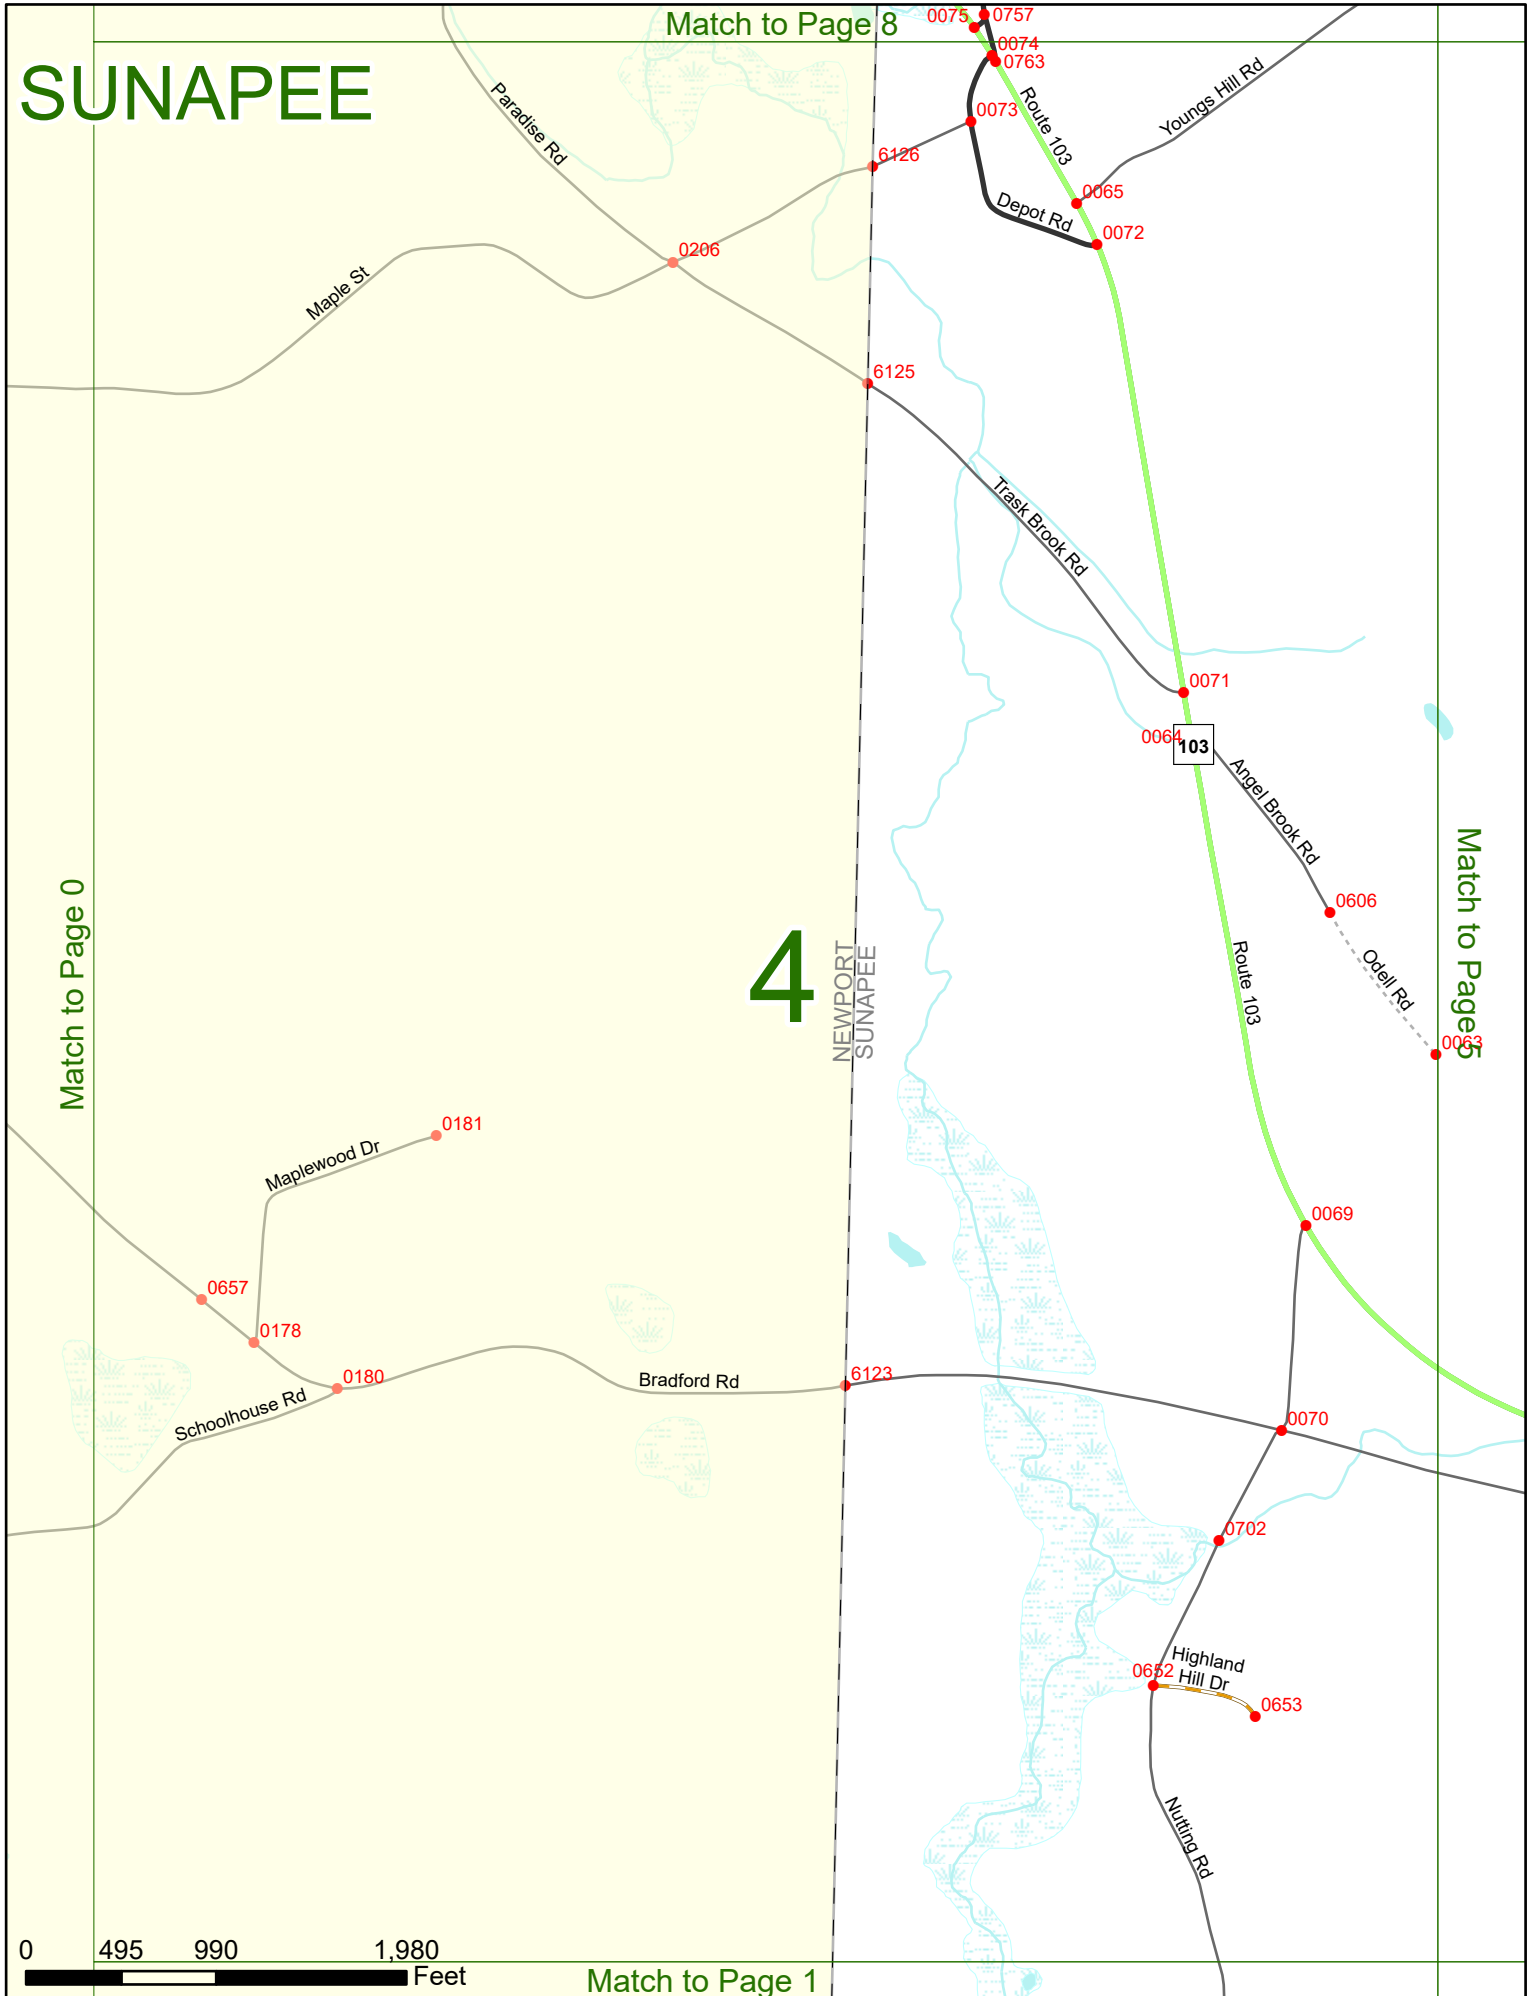

SUNAPEE

Match to Page 8

Match to Page 0

4

NEWPORT
SUNAPEE

Match to Page 5

Match to Page 1