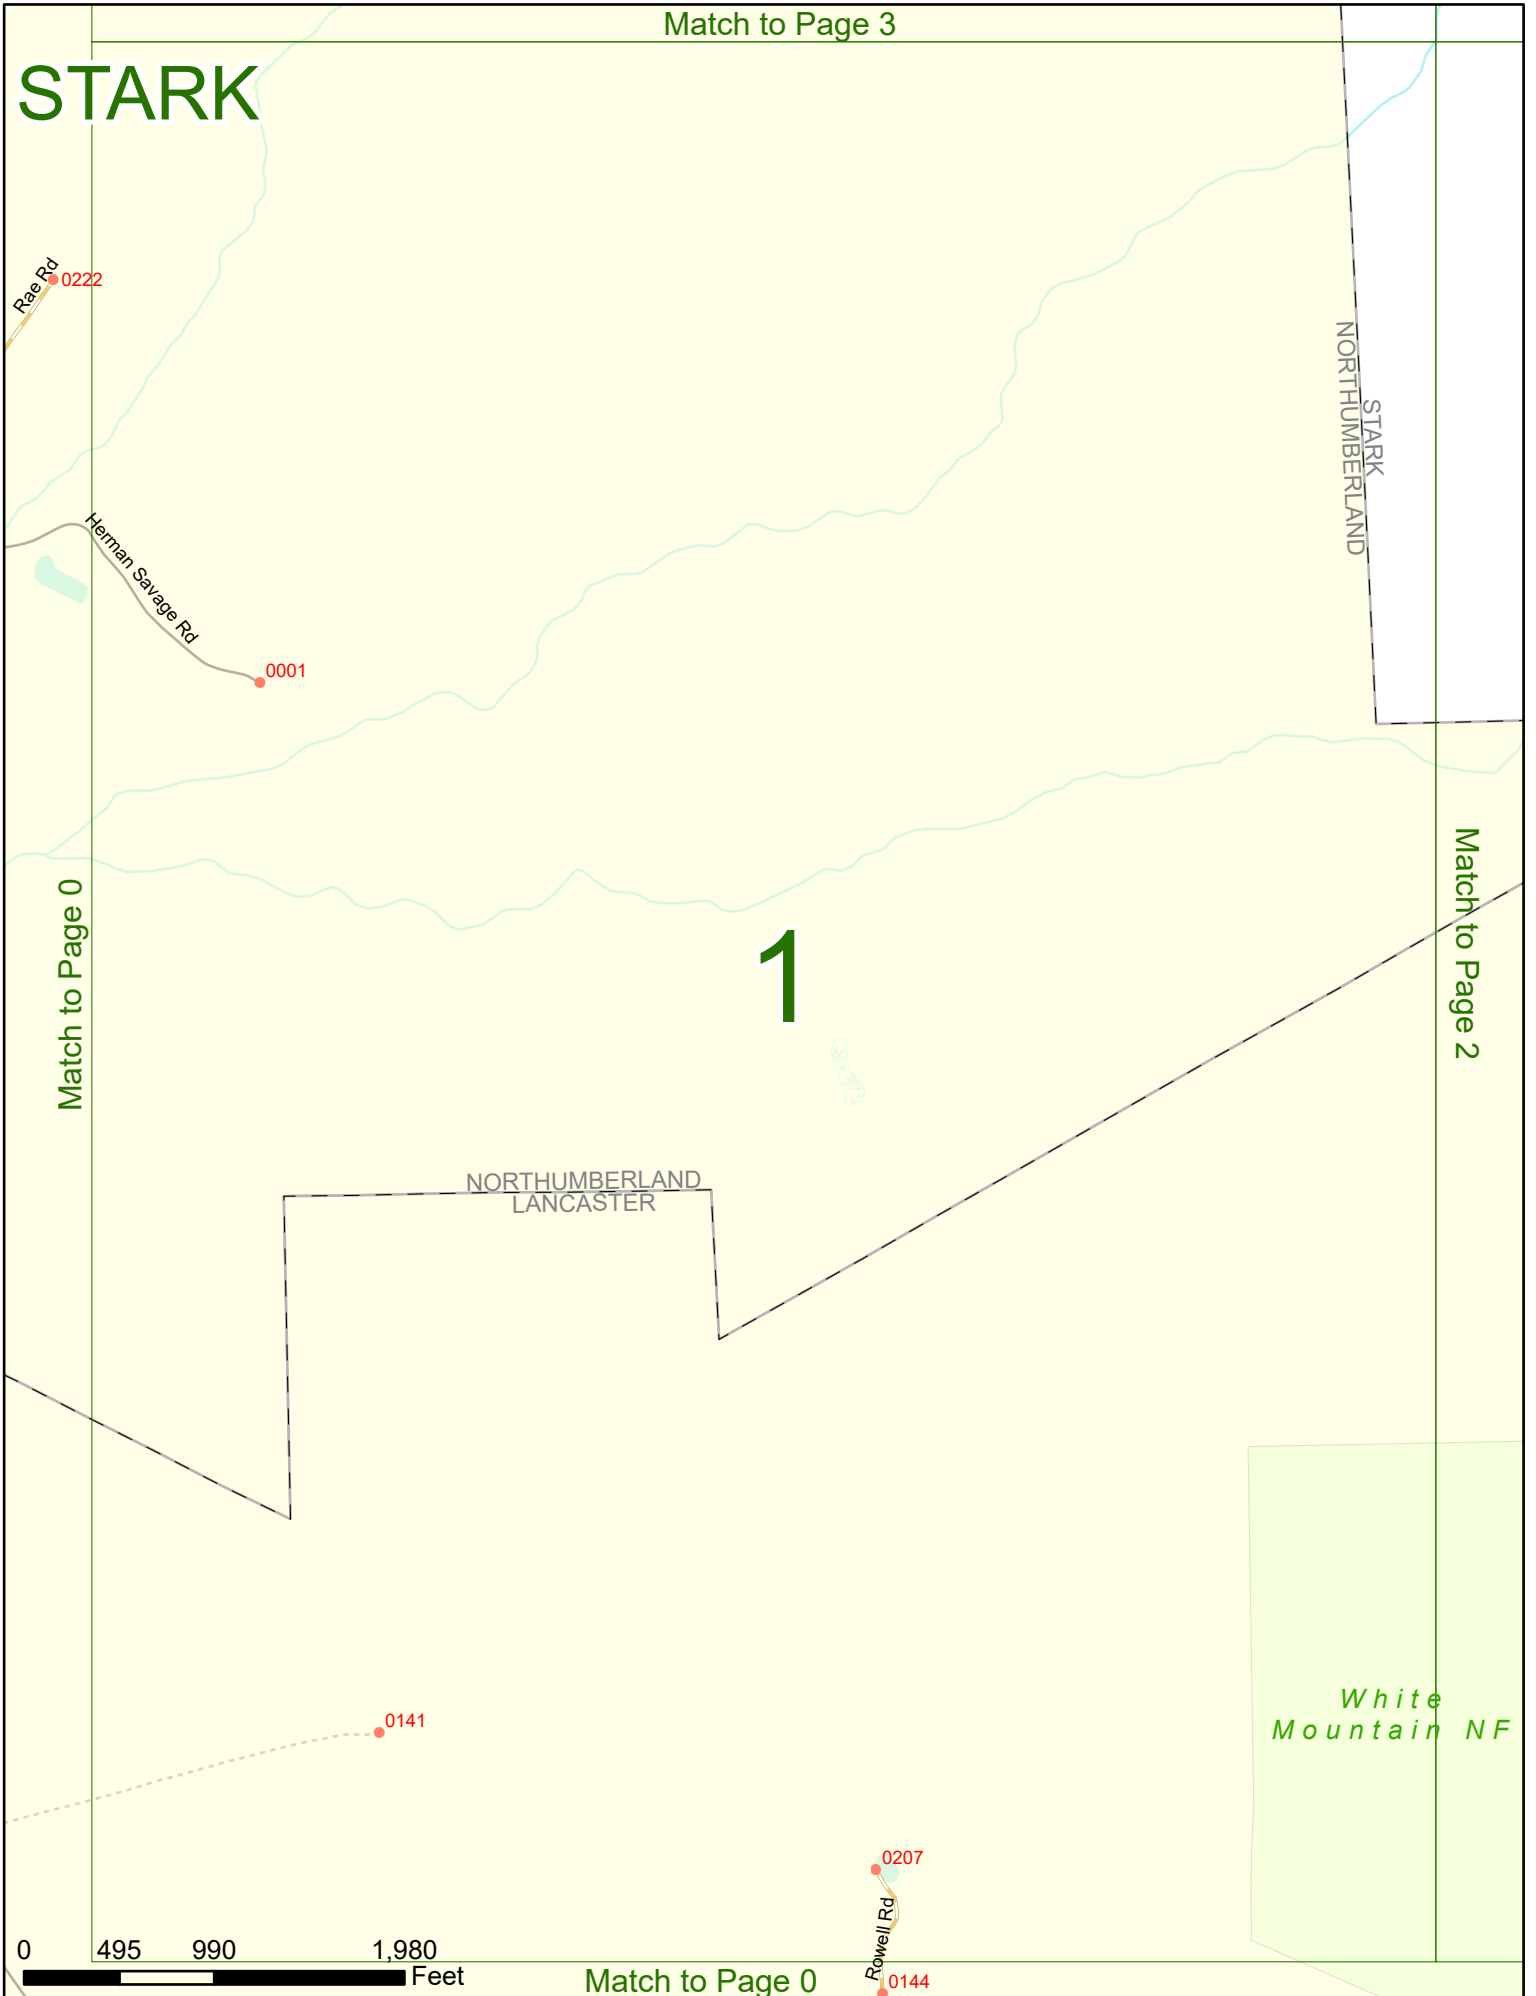

Match to Page 3

STARK

Rae Rd
0222

Herman Savage Rd
0001

STARK
NORTHUMBERLAND

Match to Page 0

1

Match to Page 2

NORTHUMBERLAND
LANCASTER

White
Mountain NF

0141

Rowell Rd
0207

0144

0 495 990 1,980 Feet

Match to Page 0