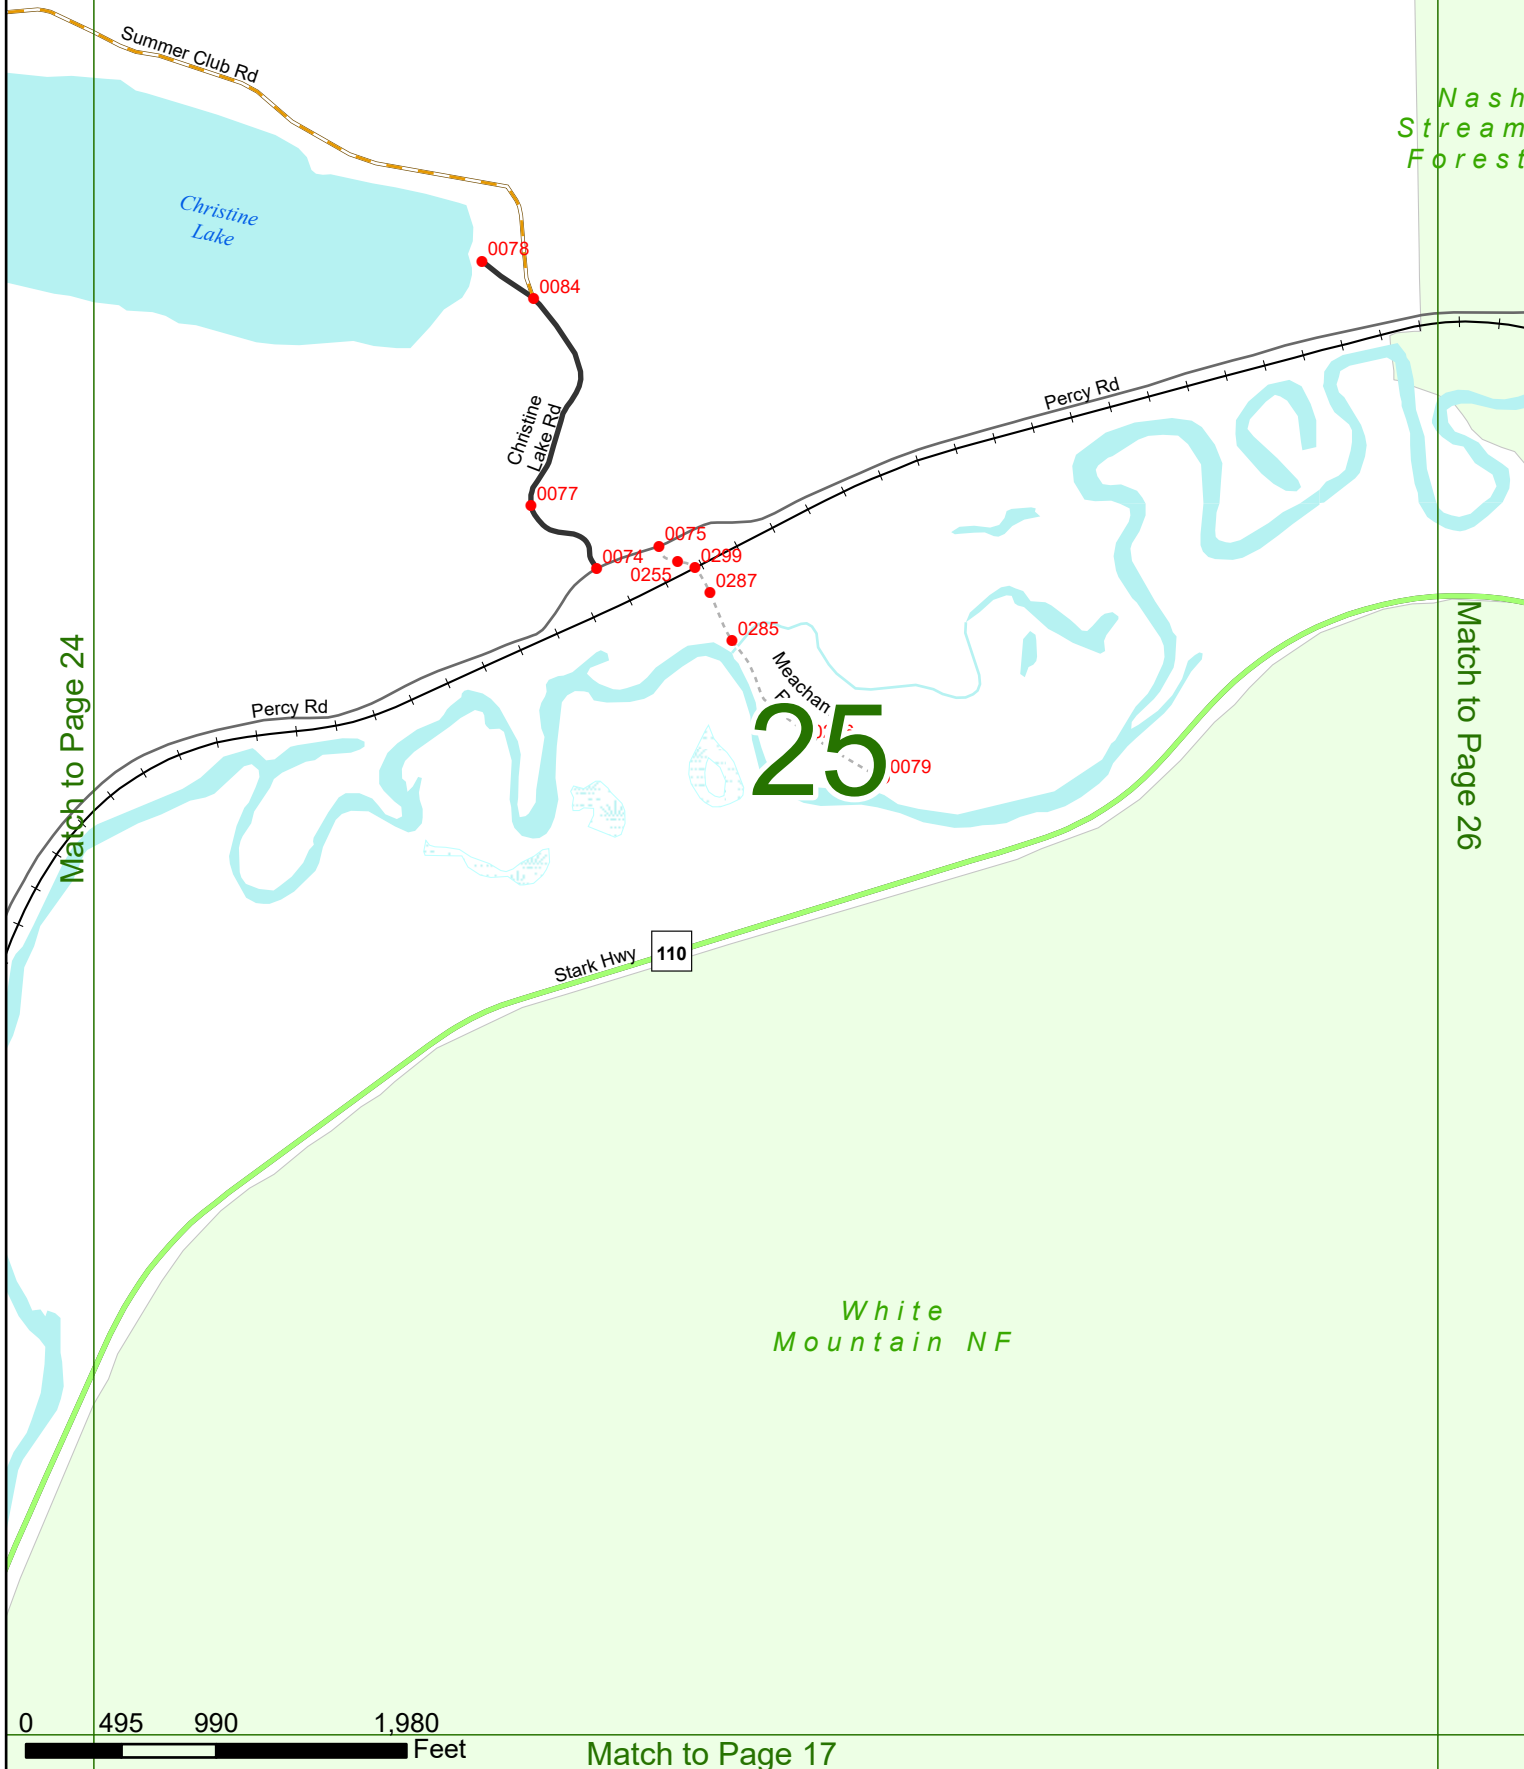

Doherty Rd

0007

White Mountain NF

Match to Page 16

STARK

25

STARK

Nash Stream Forest