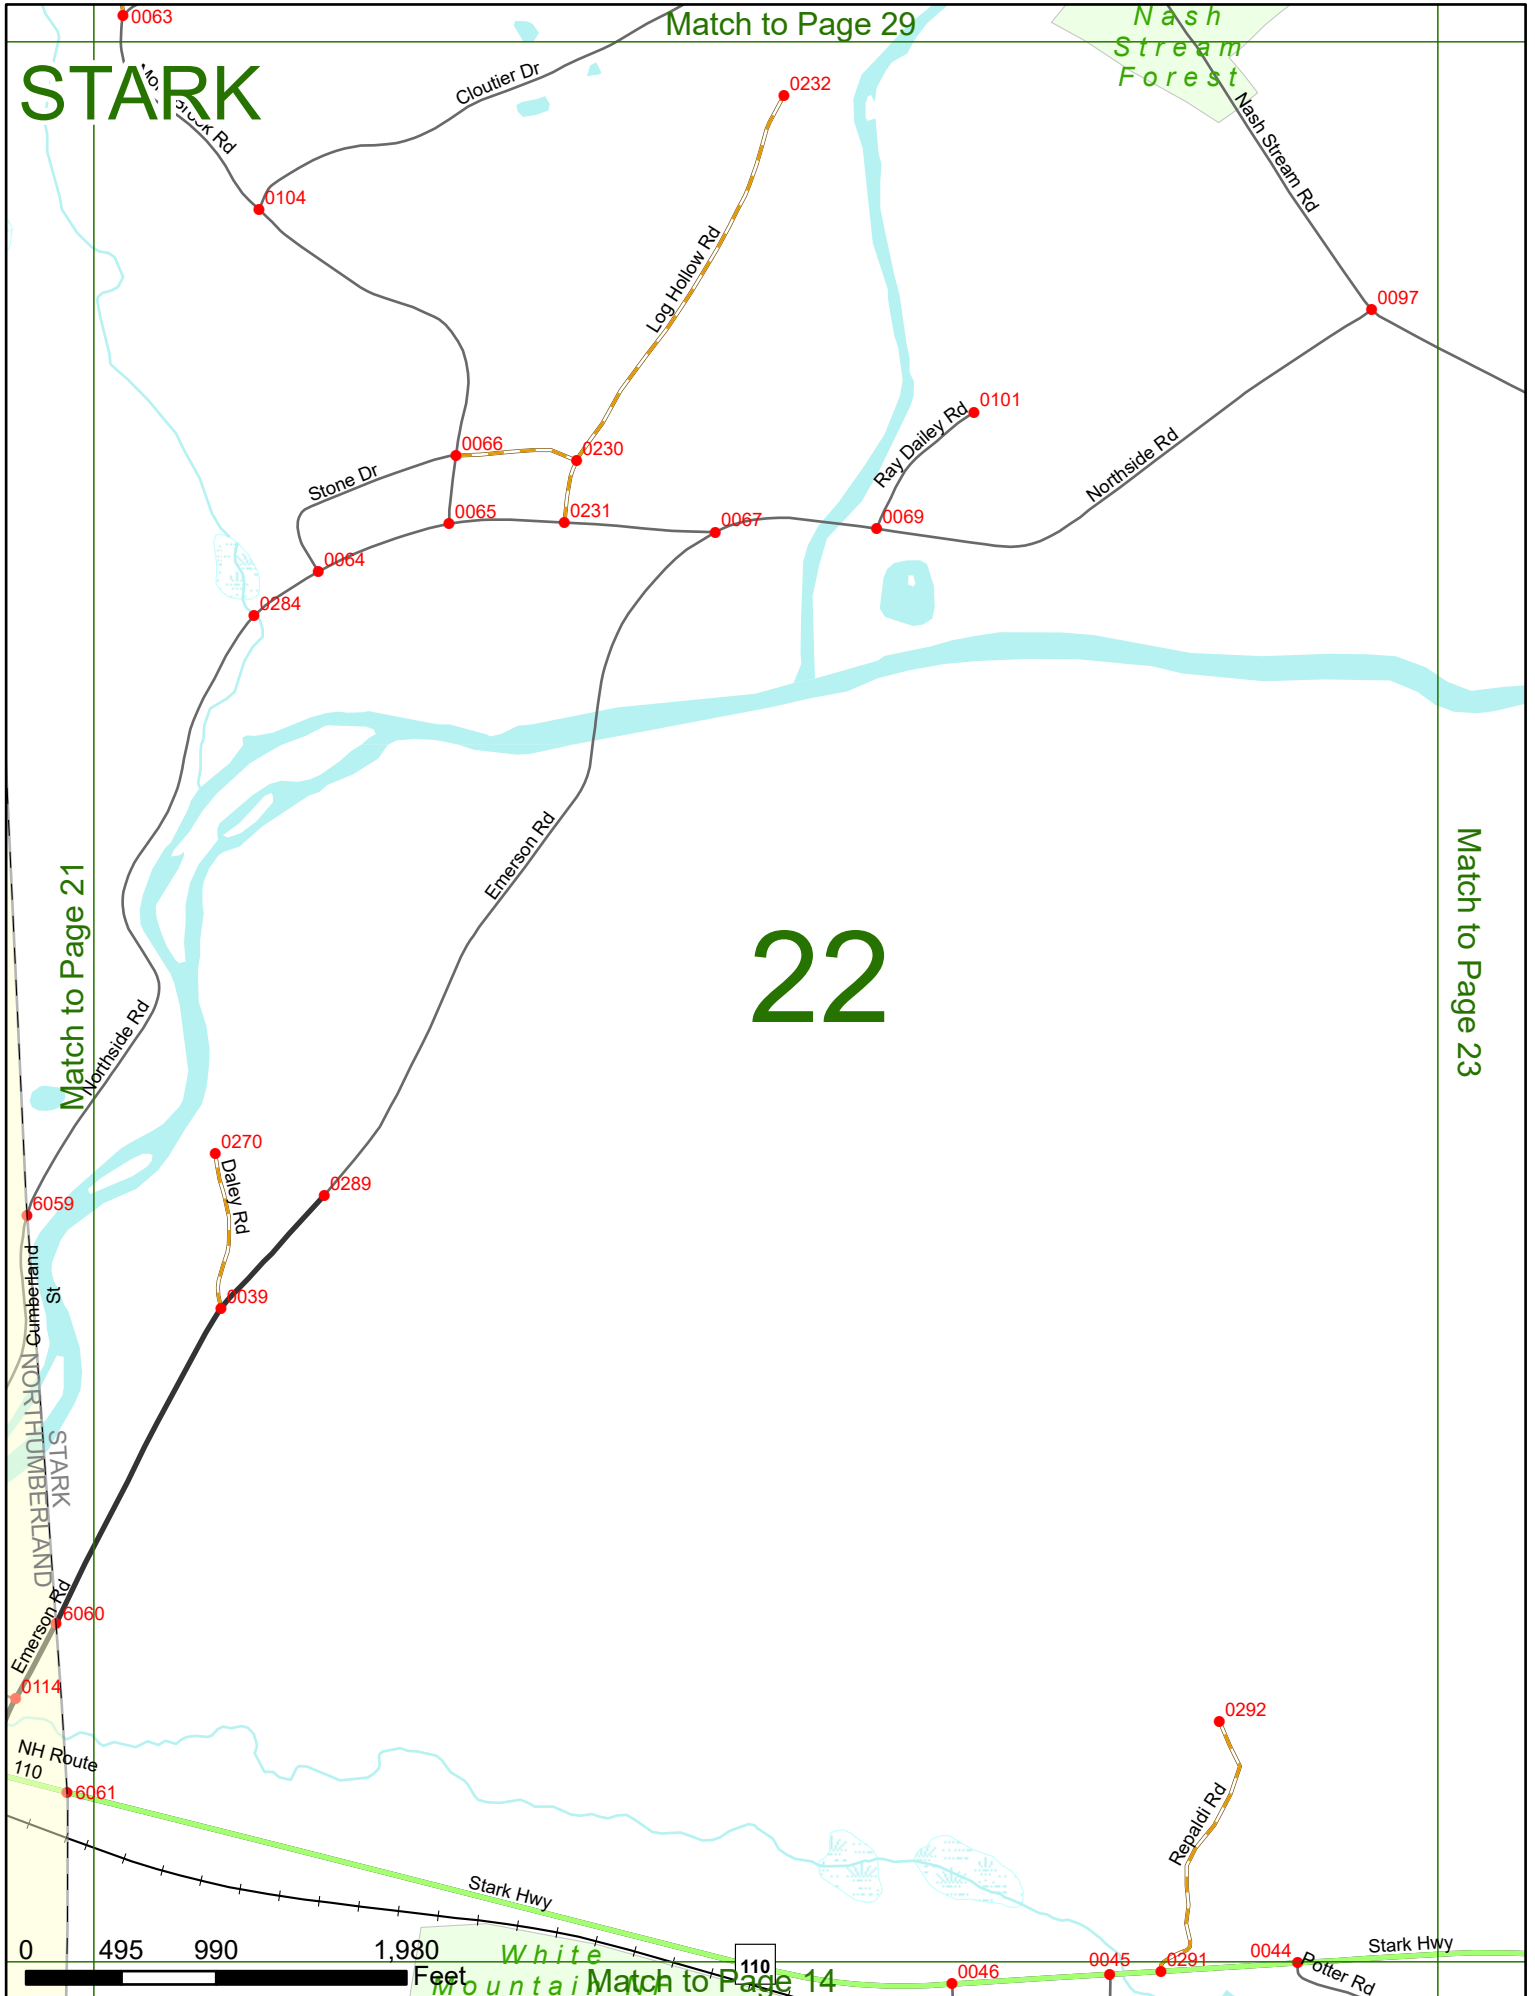

STARK

Match to Page 29

Nash Stream Forest

22

Match to Page 21

Match to Page 23

0063

0104

0232

0097

0101

0066

0230

0065

0231

0067

0069

0064

0284

Emerson Rd

Northside Rd

Ray Dailey Rd

Cloutier Dr

Stark Rd

Nash Stream Rd

Stone Dr

Log Hollow Rd

0270

0289

0039

Daley Rd

06059

06060

0114

06061

Stark Hwy

Repaidd Rd

0292

0046

0045

0291

0044

Stark Hwy

Potter Rd

110

0 495 990 1,980 Feet

White Mountain Match to Page 14

Emerson Rd
Cumberland St
NORTHUMBERLAND STARK

NH Route 110