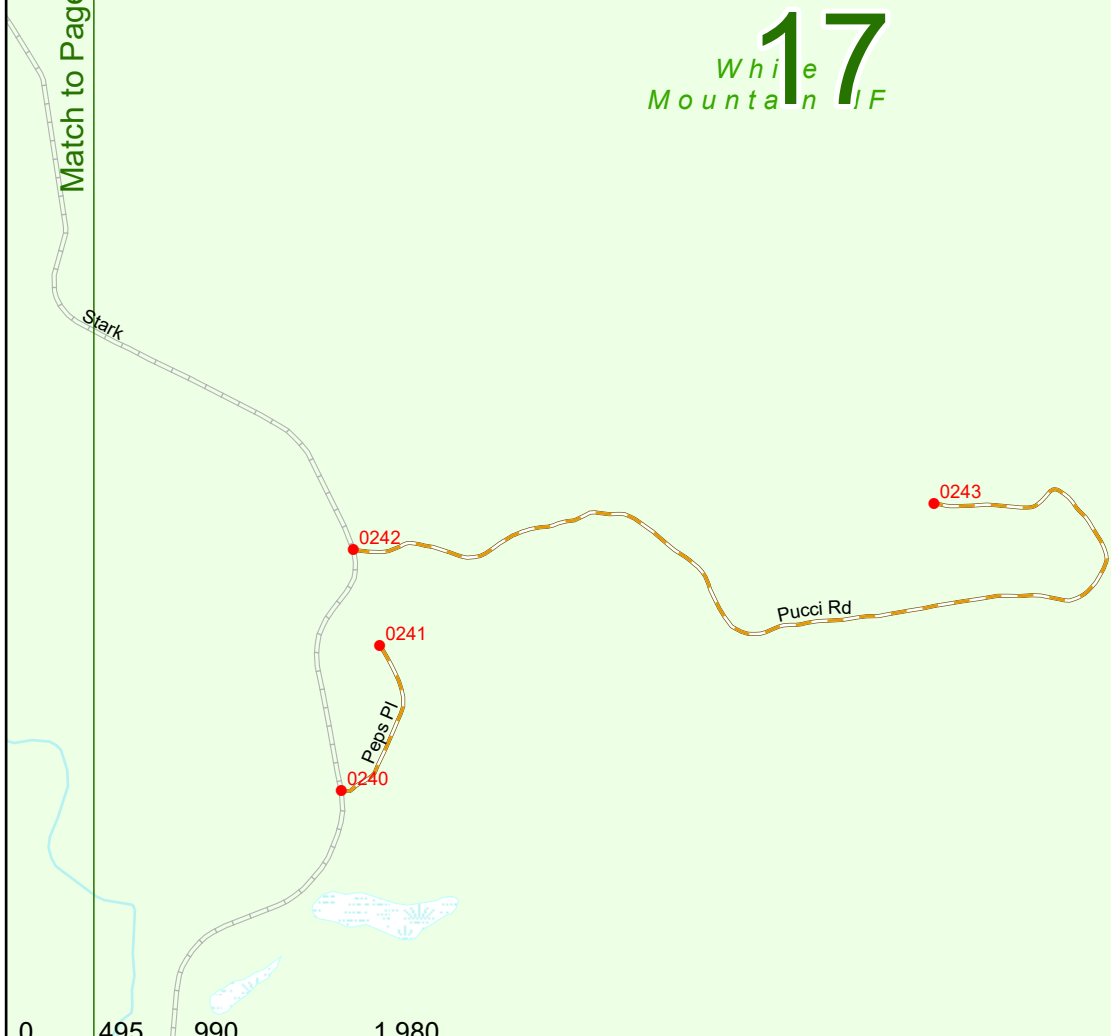

STARK

17

White Mountain IF

Match to Page 16

Match to Page 18

Match to Page 10