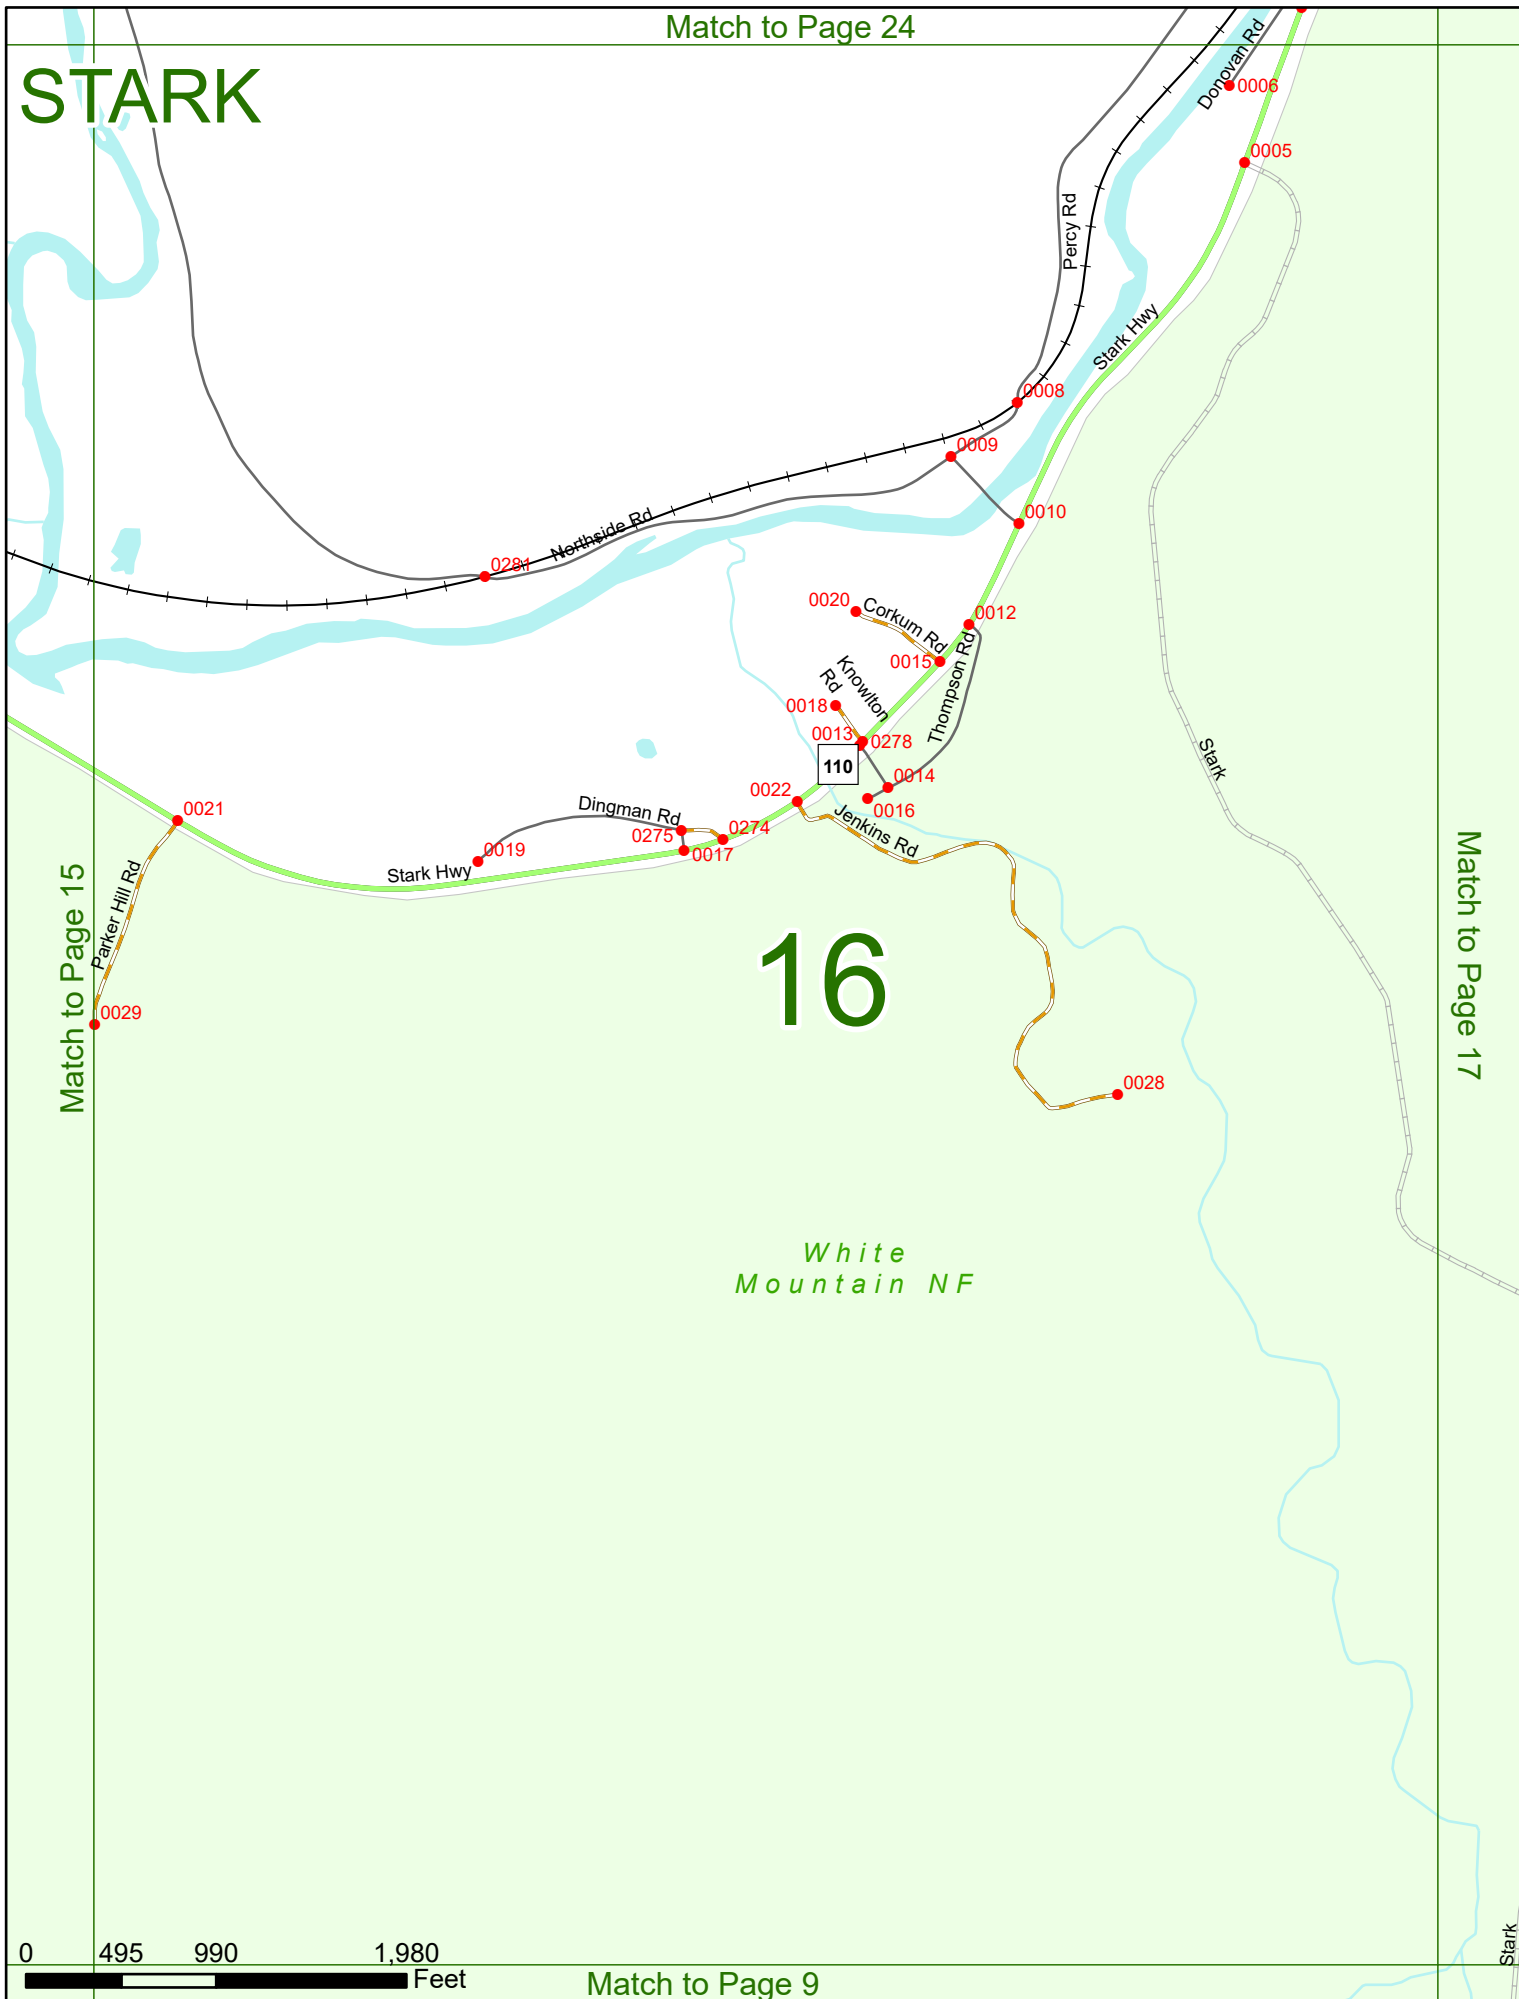

STARK

Match to Page 15

Match to Page 17

16

White Mountain NF

Stark