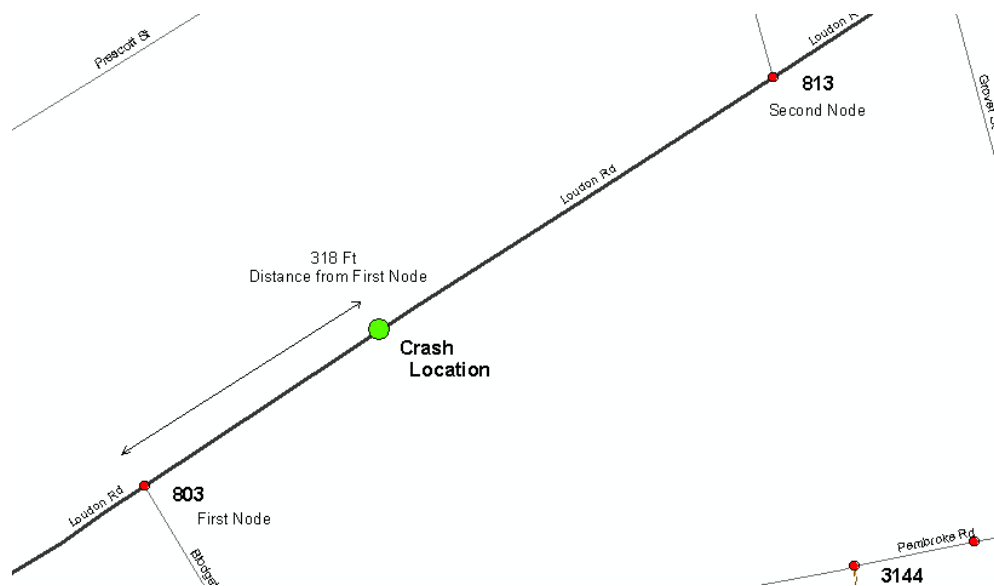

2025 Nodal Reference Bookmap

LEGEND

NHDOT will accept crash locations based on the State of NH Uniform Police Traffic Accident Report.

Crash occurred on:

Option 1 Street Address
 123 Main Street

Option 2 Route No and/or Distance from NESW Intesecting Road, Bridge,
 Street name Intersecting Street Town/County line
 Main Street 500 E Oak Street

Option 3 First Node Distance from First Node Second Node
 515 212 632

Option 4 Route No and/or Mile Marker on Interstate Only NESW Mile (Marker)
 Street name
 189S 700 feet S 36.8

Option 3 – Example

Street Name Loudon Road
First Node 803
Distance from First Node 318 Ft
Second Node 813