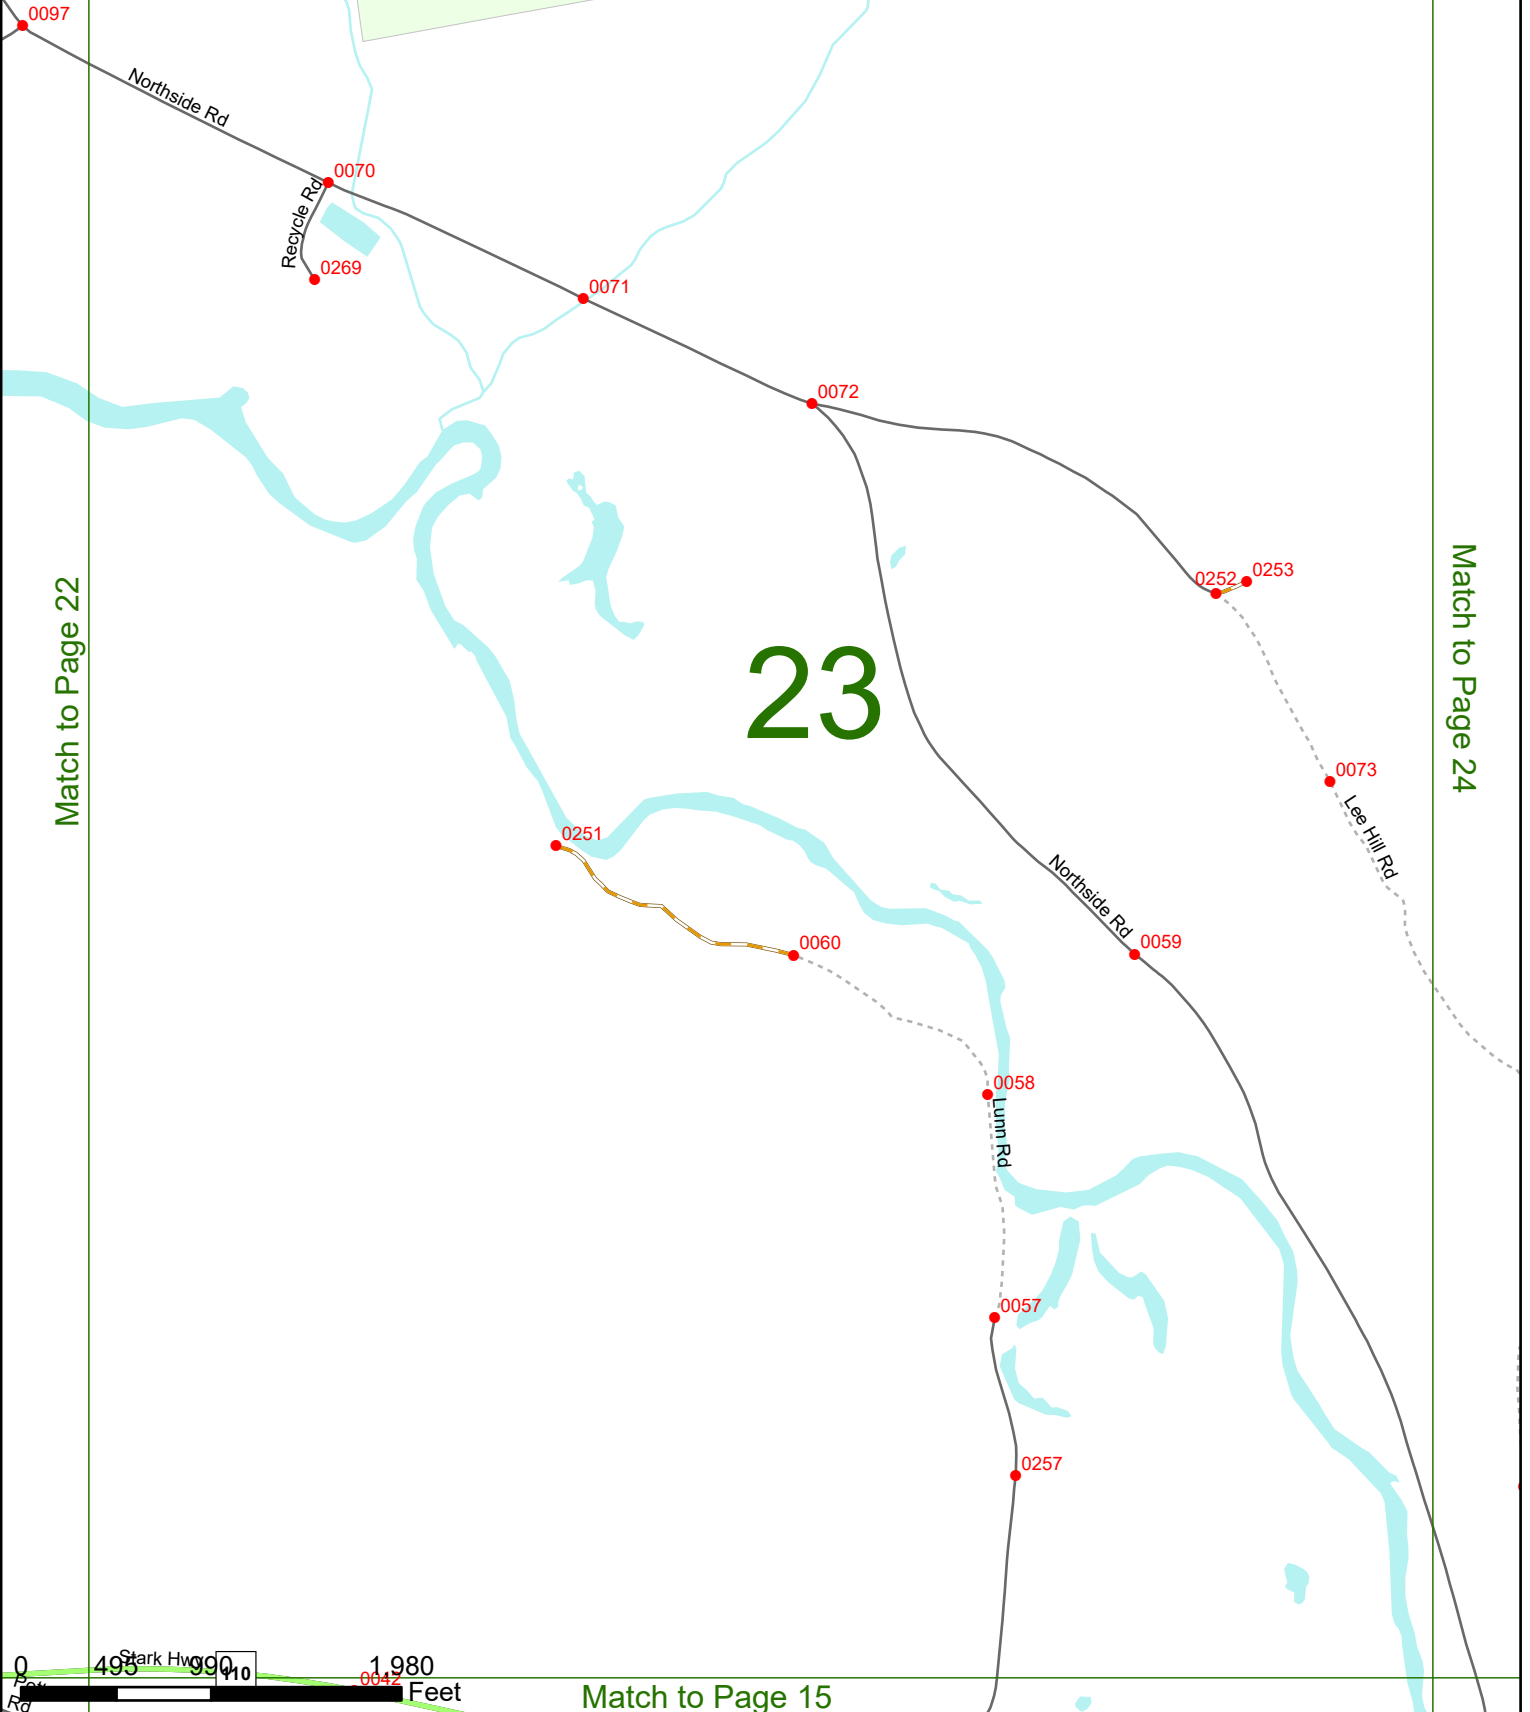

Match to Page 30

STARK

Nash Stream Forest

23

Match to Page 22

Match to Page 24

Match to Page 15