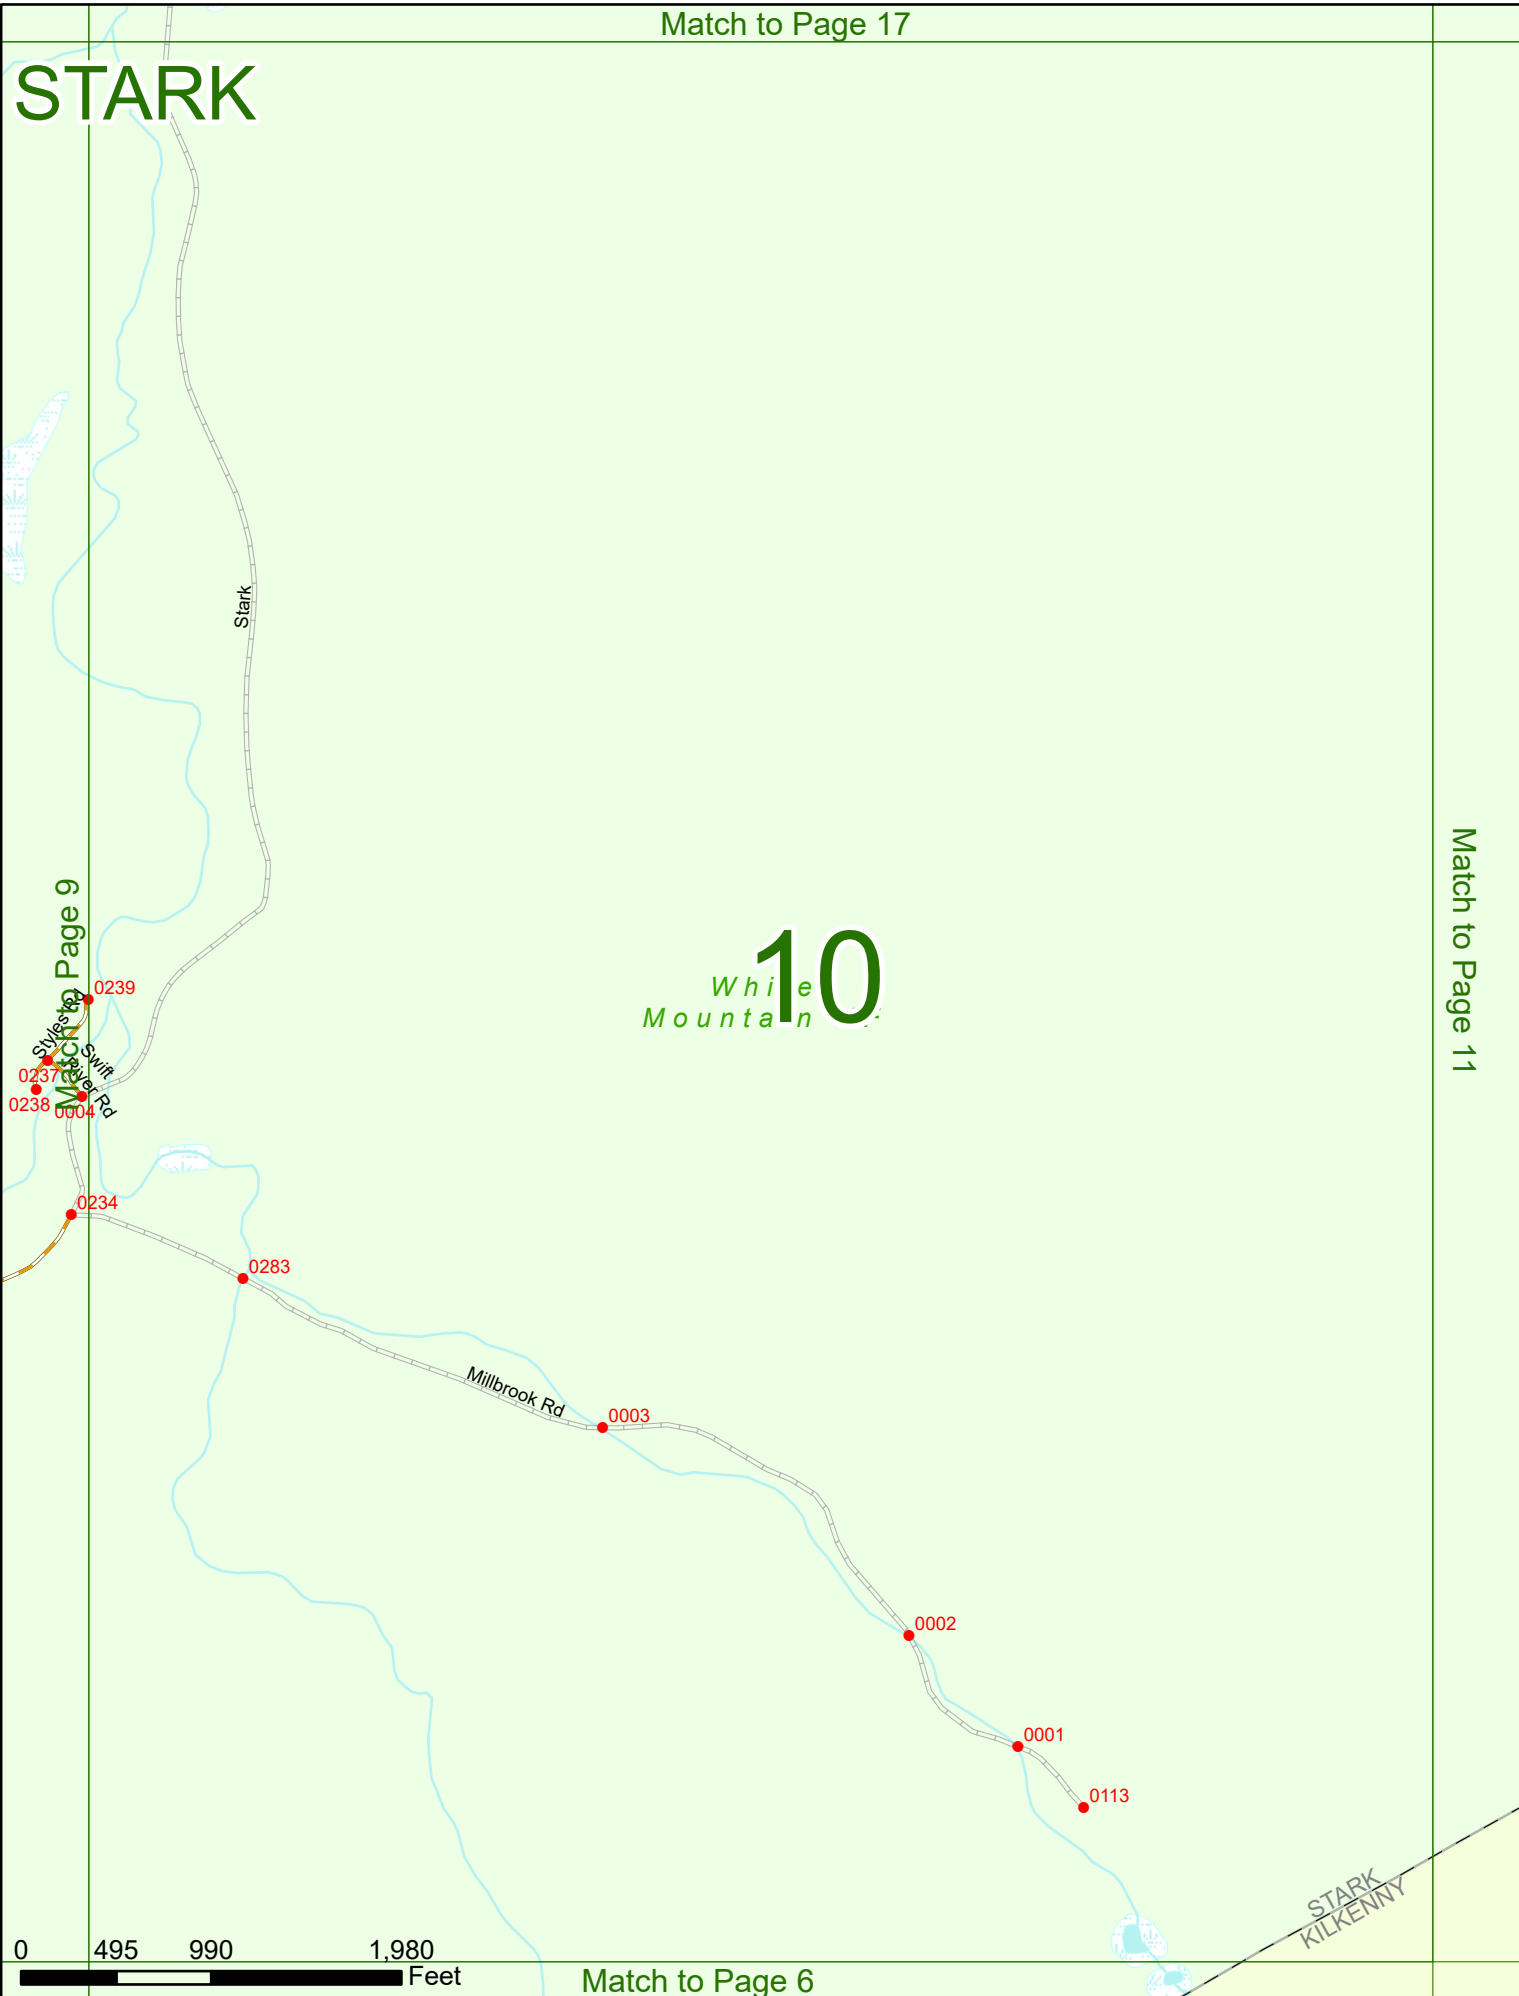

STARK

White Mountain 10

STARK
KILKENNY