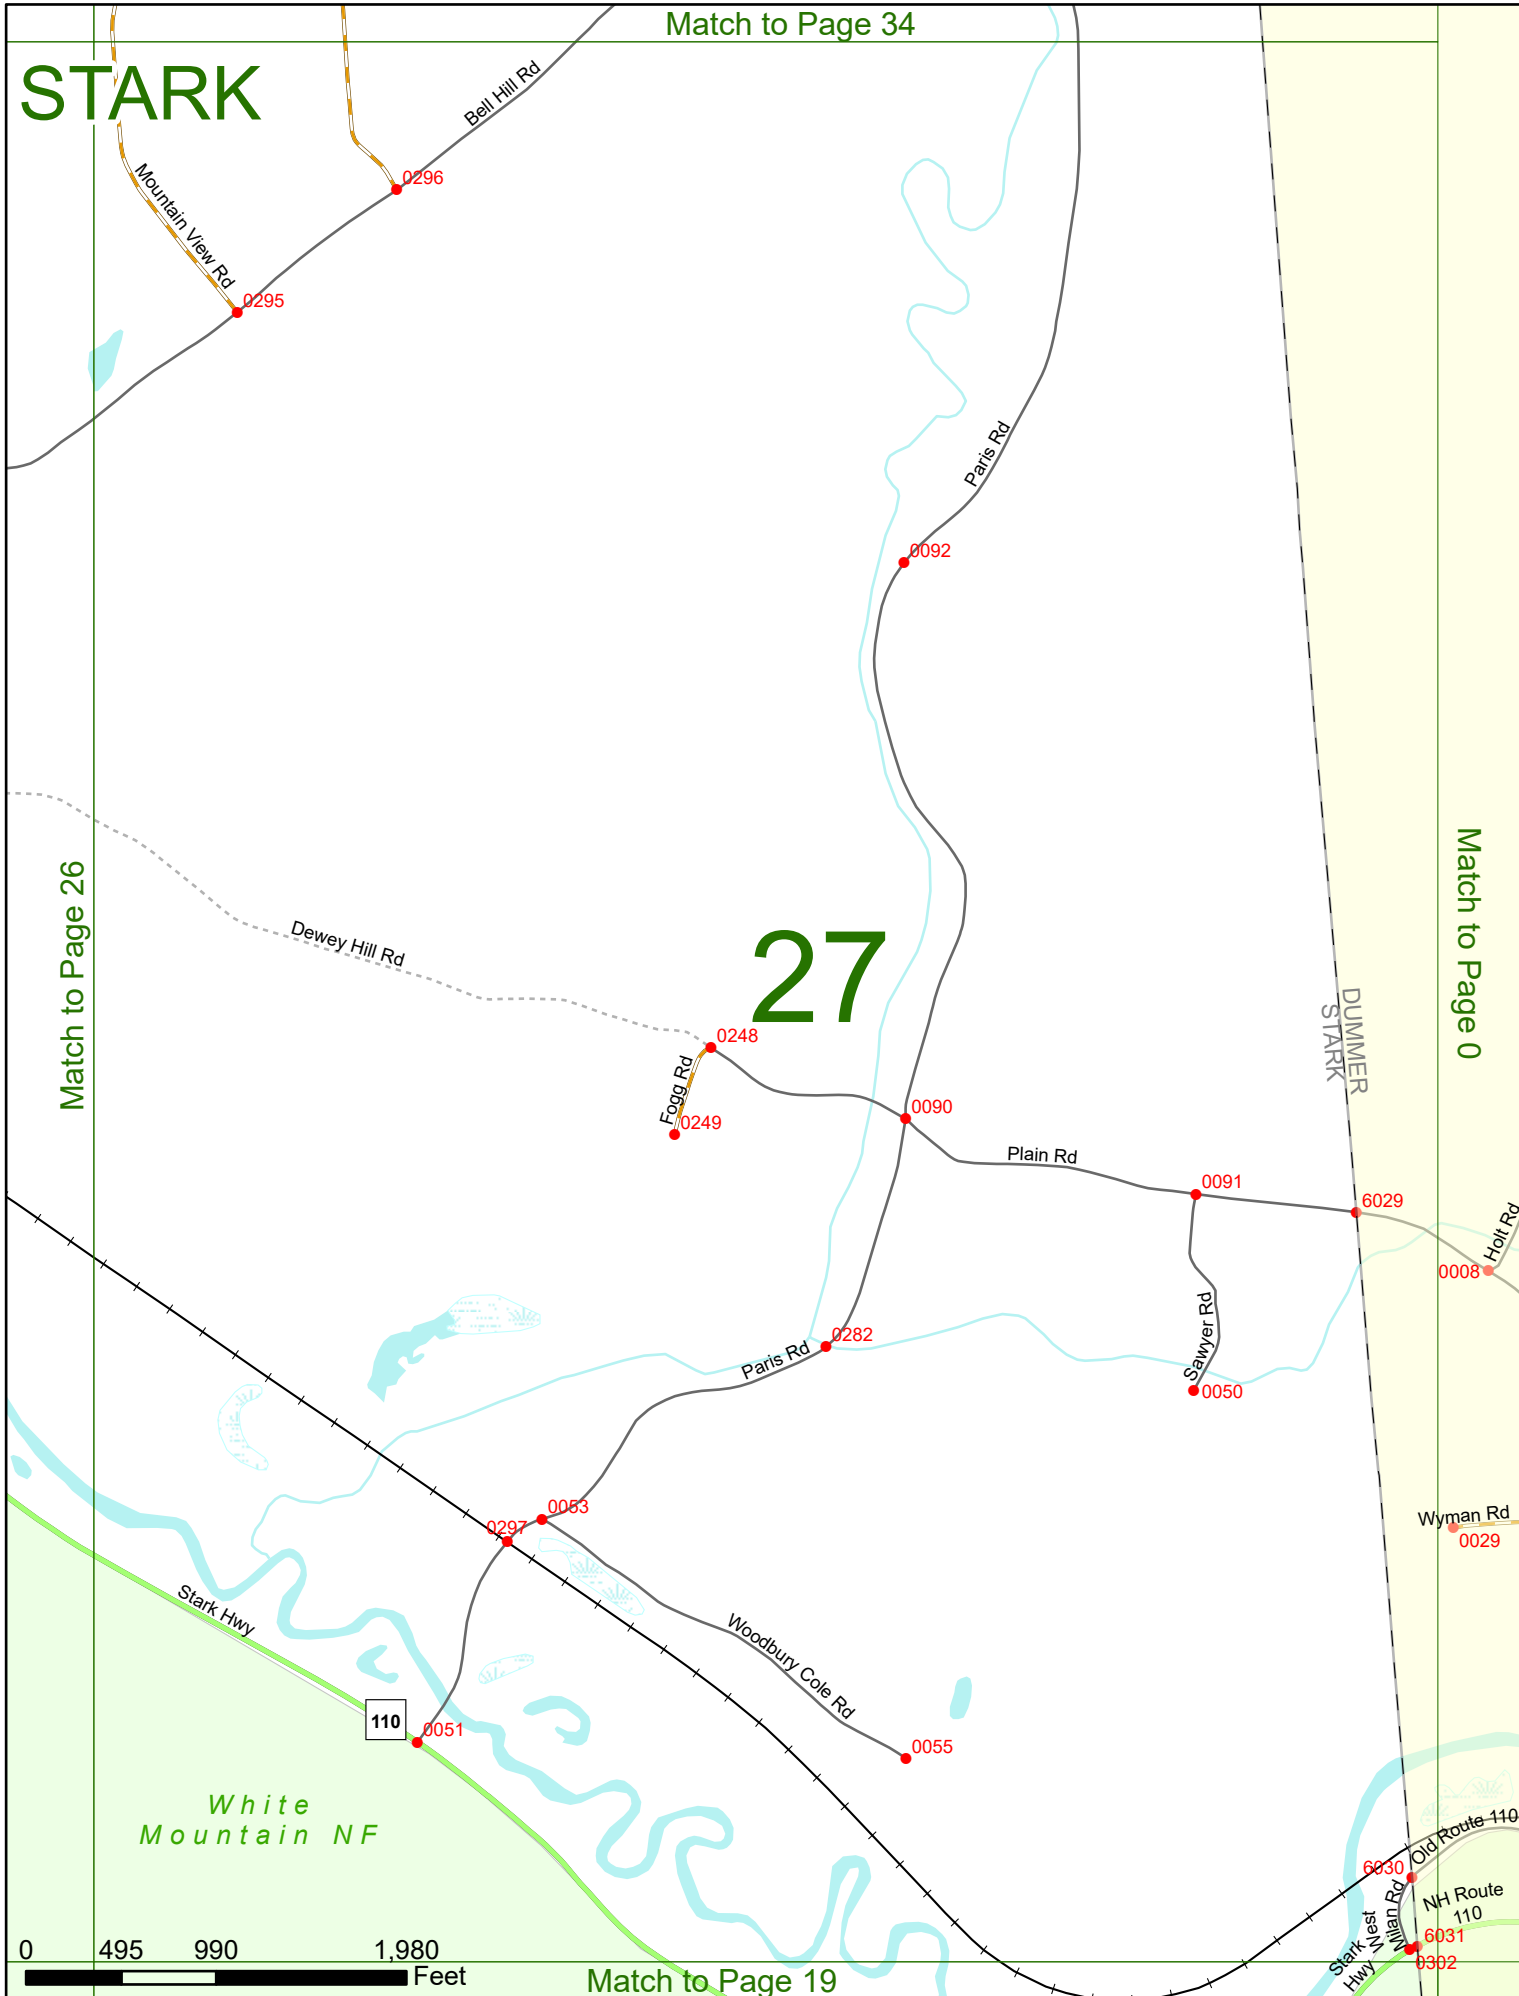

Match to Page 34

STARK

27

Match to Page 26

Match to Page 0

DUMMER
STARK

0 495 990 1,980 Feet

Match to Page 19