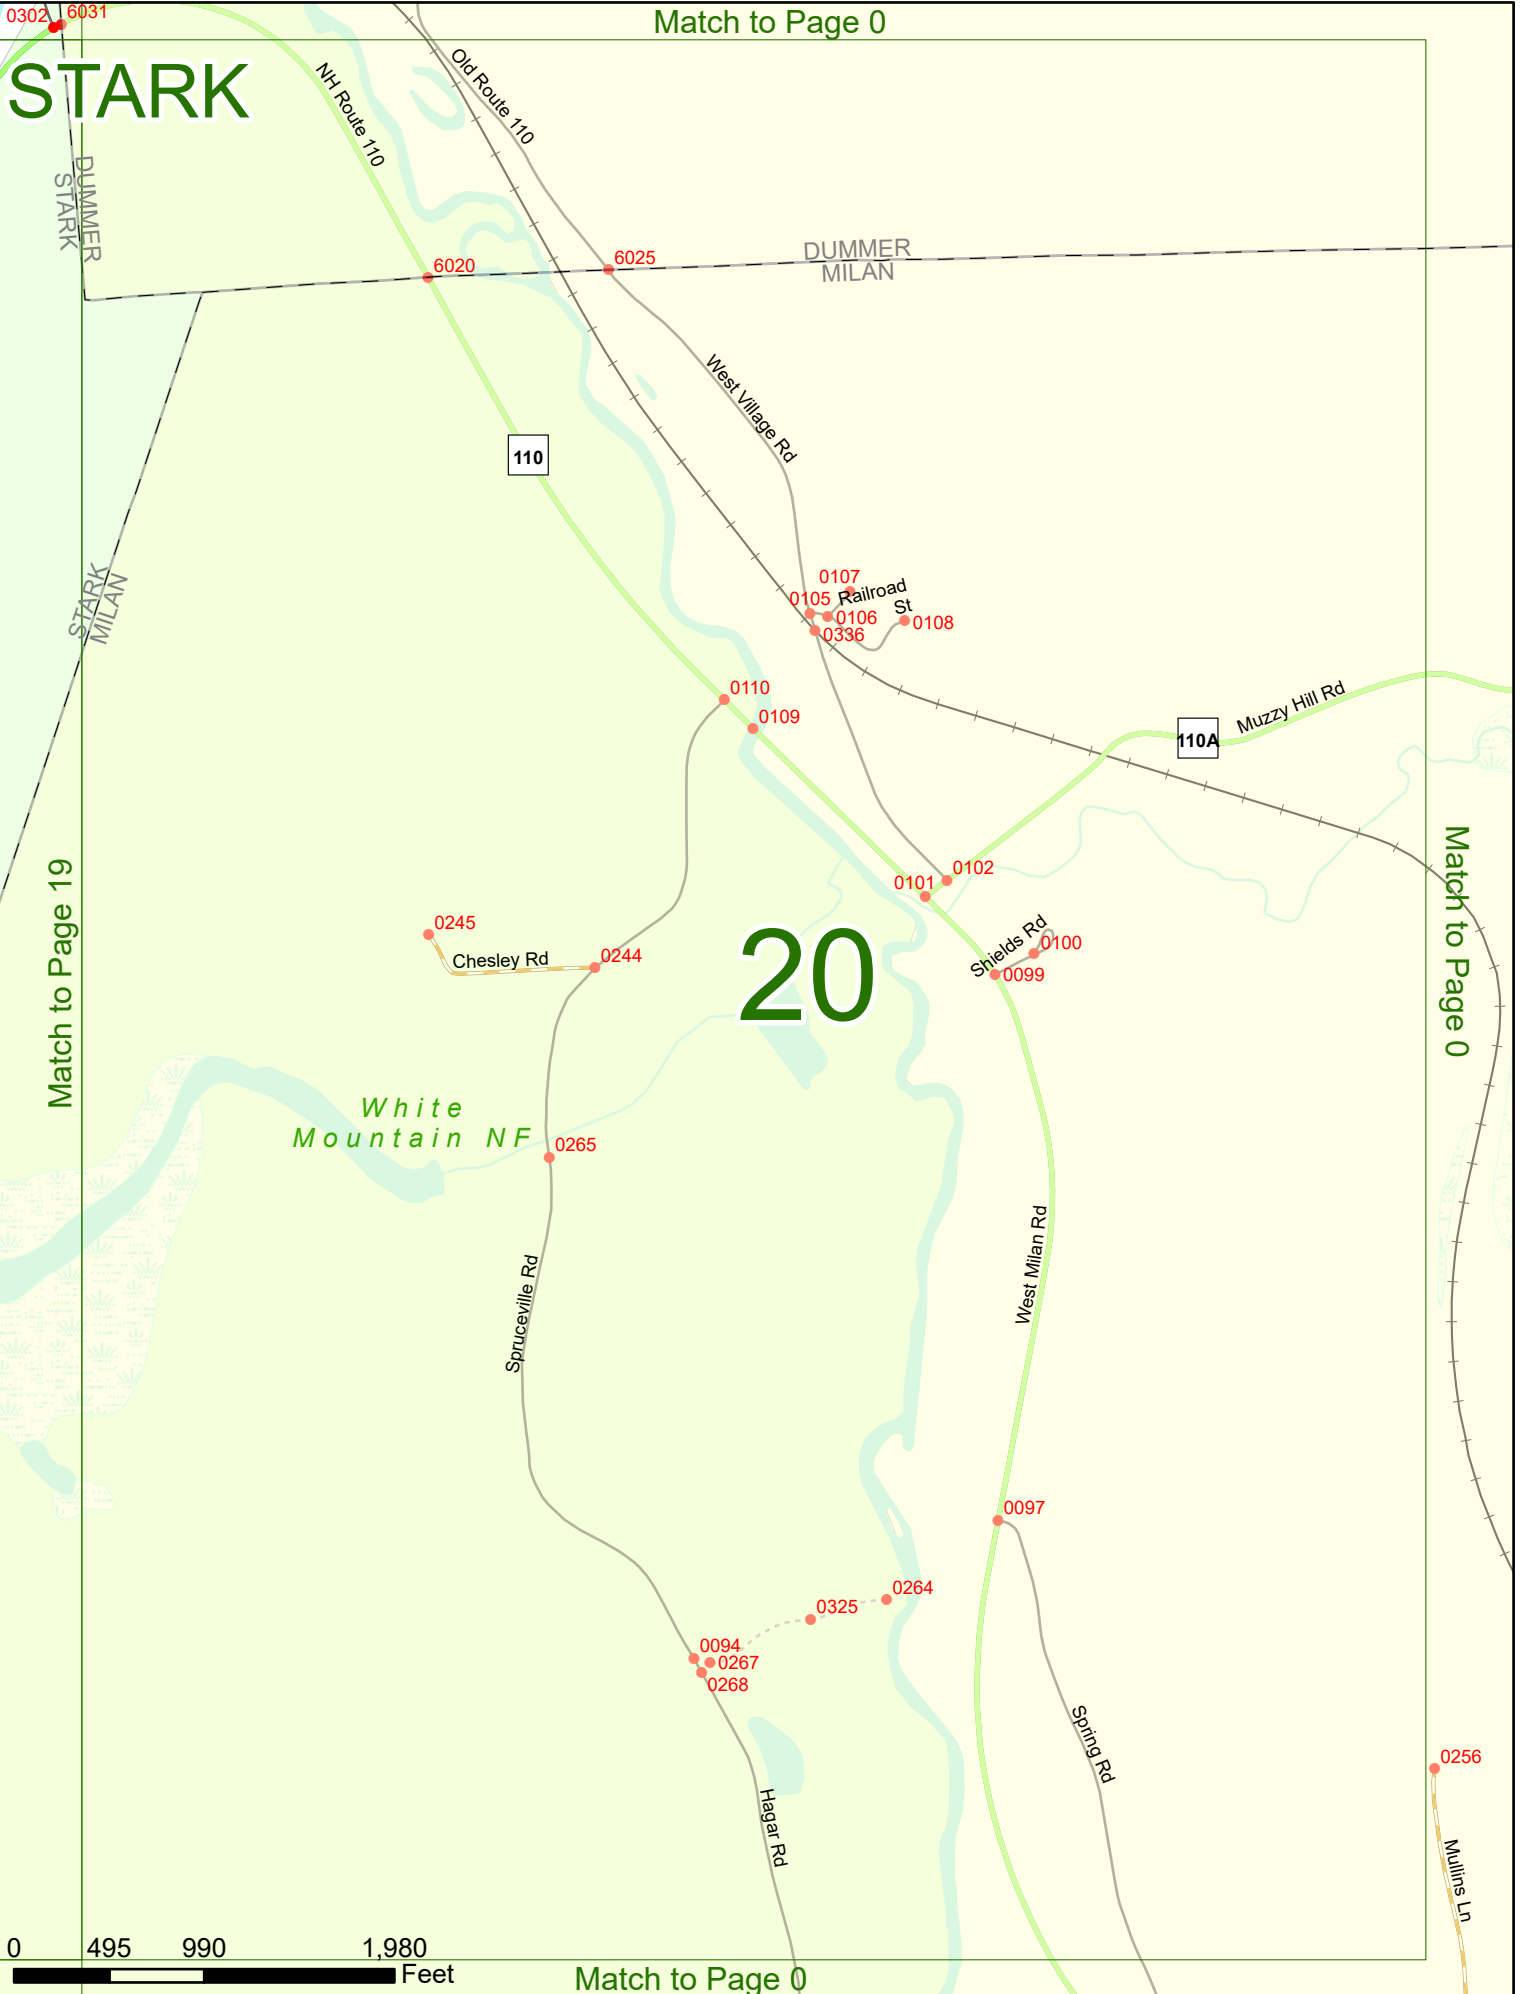

Match to Page 0

STARK

20

White Mountain NF

Match to Page 19

Match to Page 0

Match to Page 0