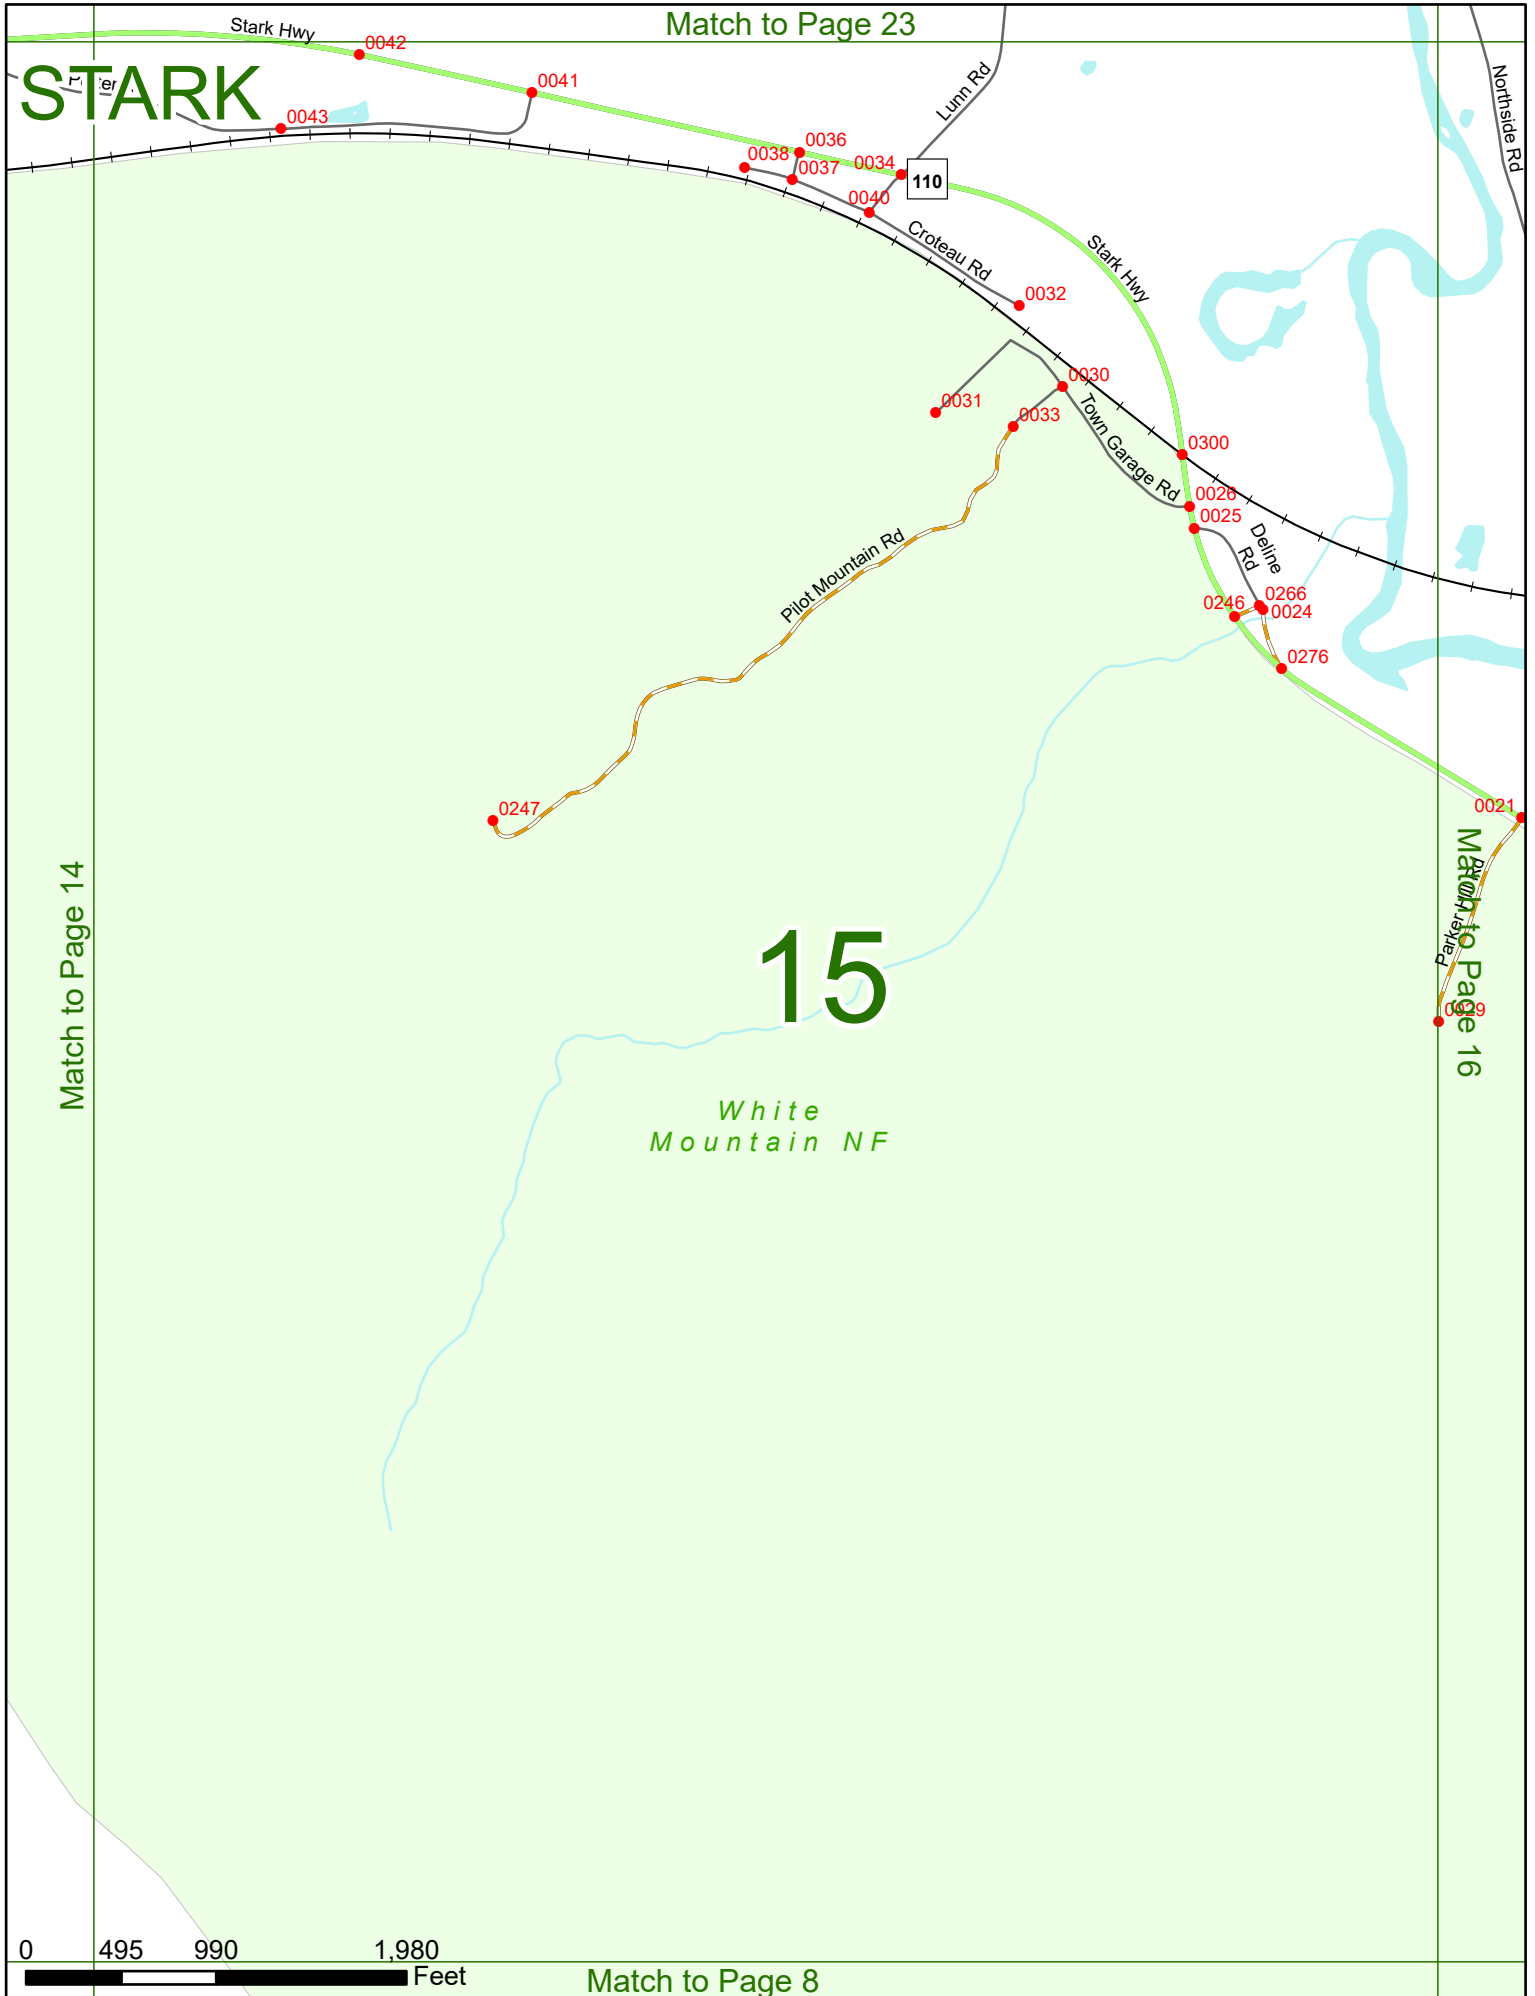

STARK

Match to Page 23

15

White Mountain NF

Match to Page 14

Match to Page 16

0 495 990 1,980 Feet

Match to Page 8