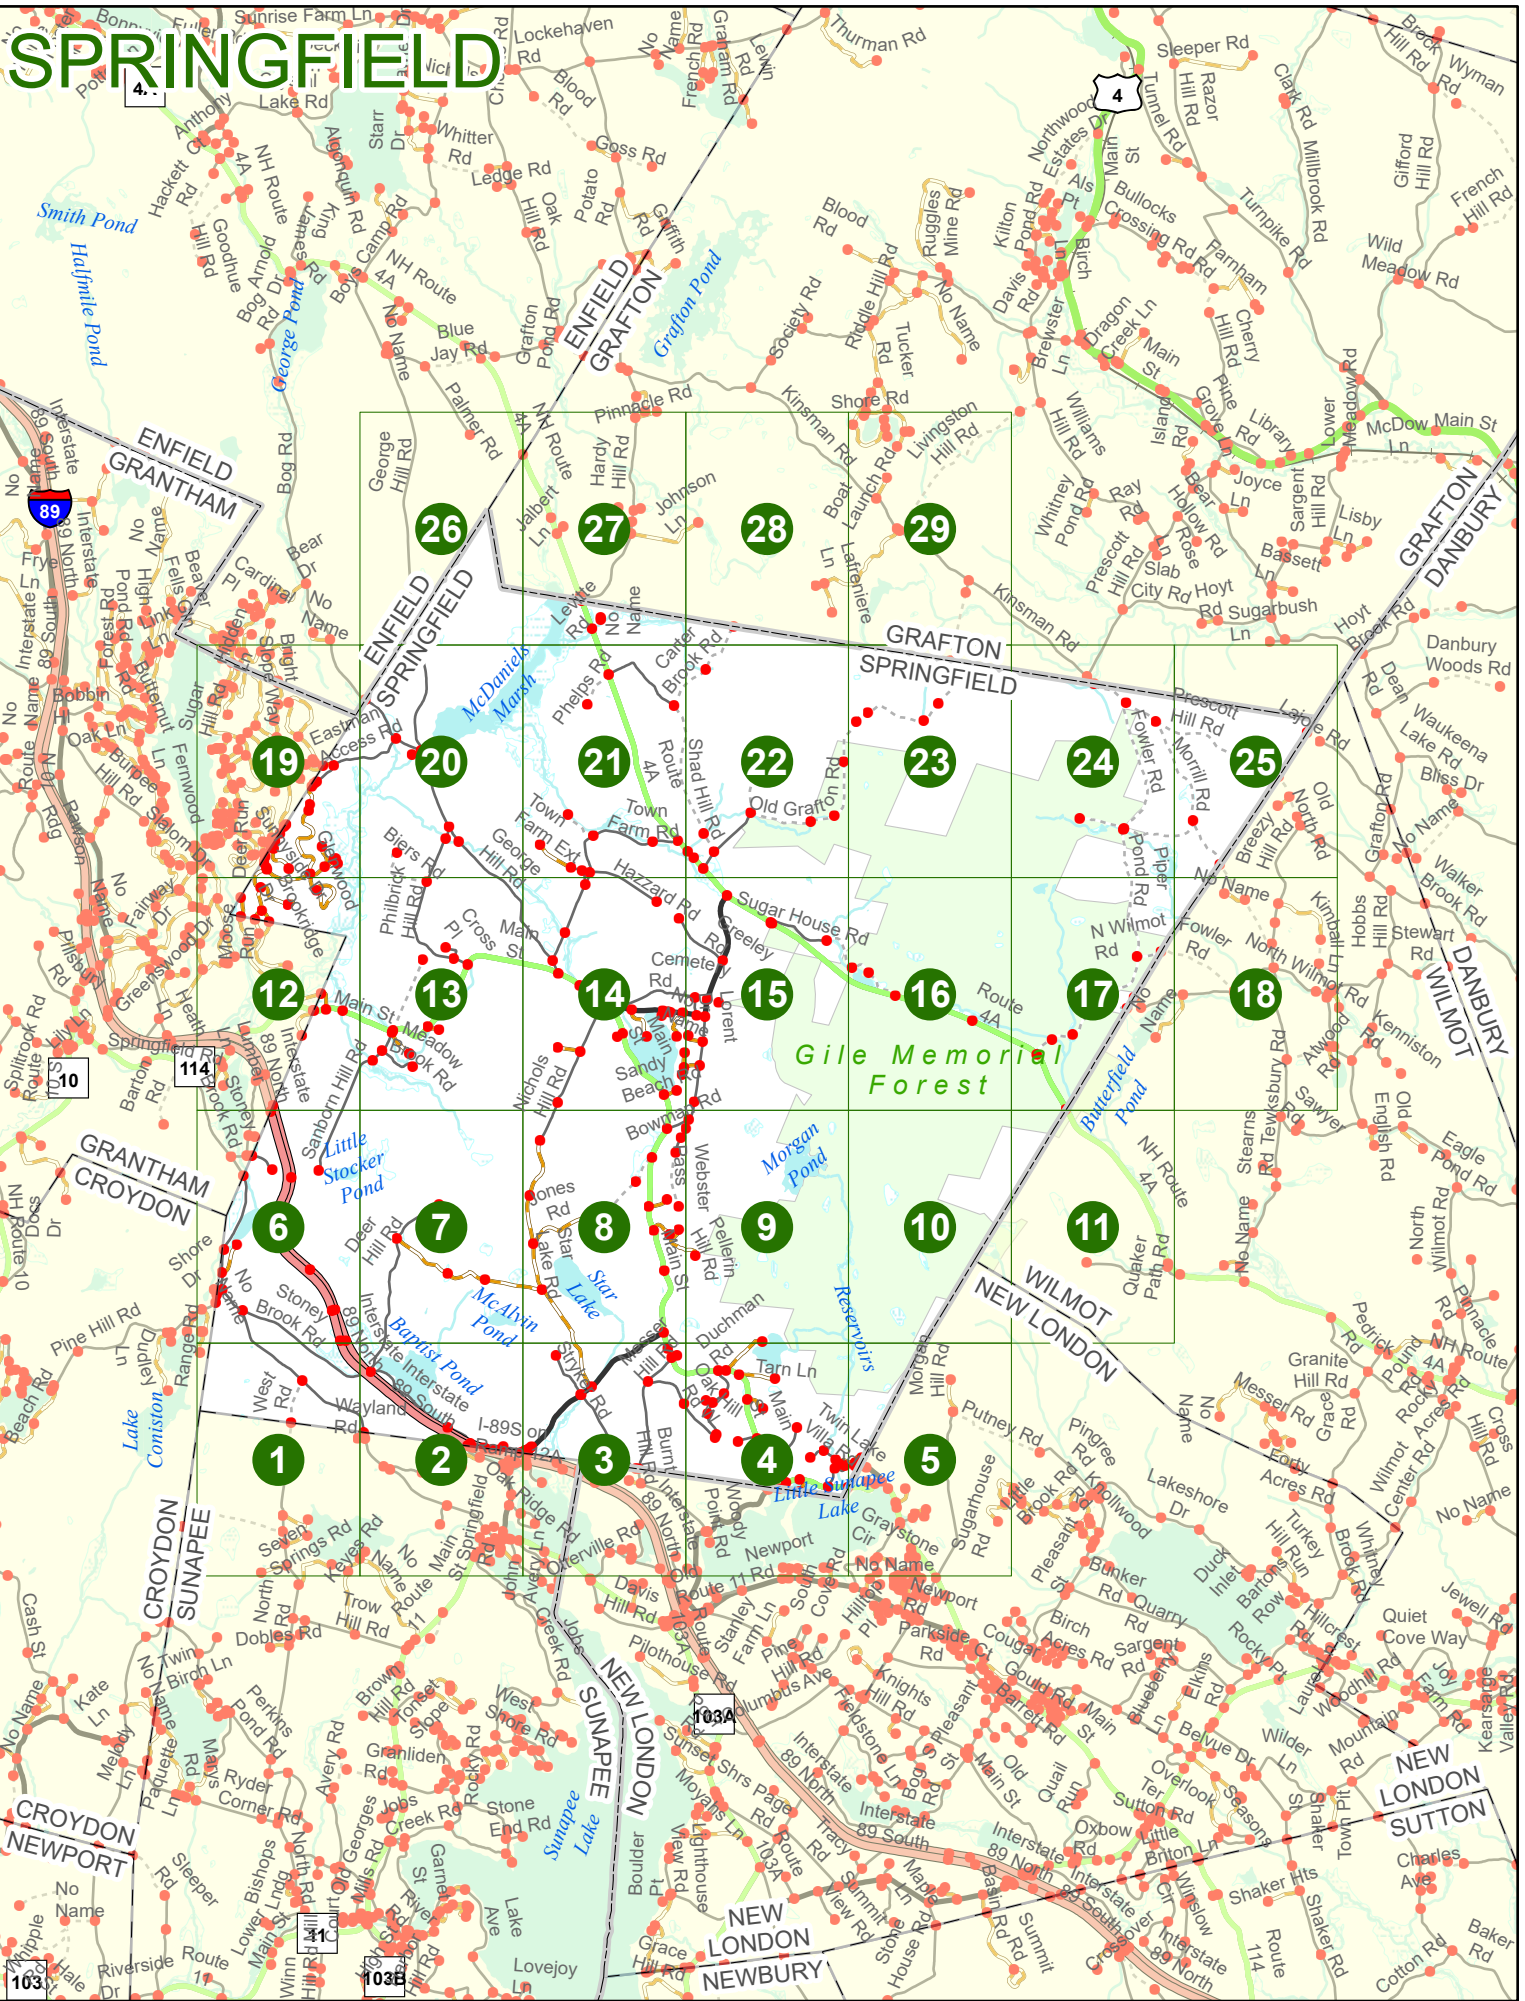

Maps and data sets are not guaranteed to be free from errors and omissions. Data is in a constant state of update and correction by various groups and agencies. Information displayed on this map is the best available at the time of publication.

2025 Nodal Reference Bookmap

LEGEND

NHDOT will accept crash locations based on the State of NH Uniform Police Traffic Accident Report.

Crash occurred on:

Option 1 Street Address
 123 Main Street

Option 2 Route No and/or Distance from NESW Intesecting Road, Bridge,
 Street name Intersecting Street Town/County line
 Main Street 500 E Oak Street

Option 3 First Node Distance from First Node Second Node
 515 212 632

Option 4 Route No and/or Mile Marker on Interstate Only NESW Mile (Marker)
 Street name
 189S 700 feet S 36.8

Option 3 – Example

Street Name Loudon Road
First Node 803
Distance from First Node 318 Ft
Second Node 813