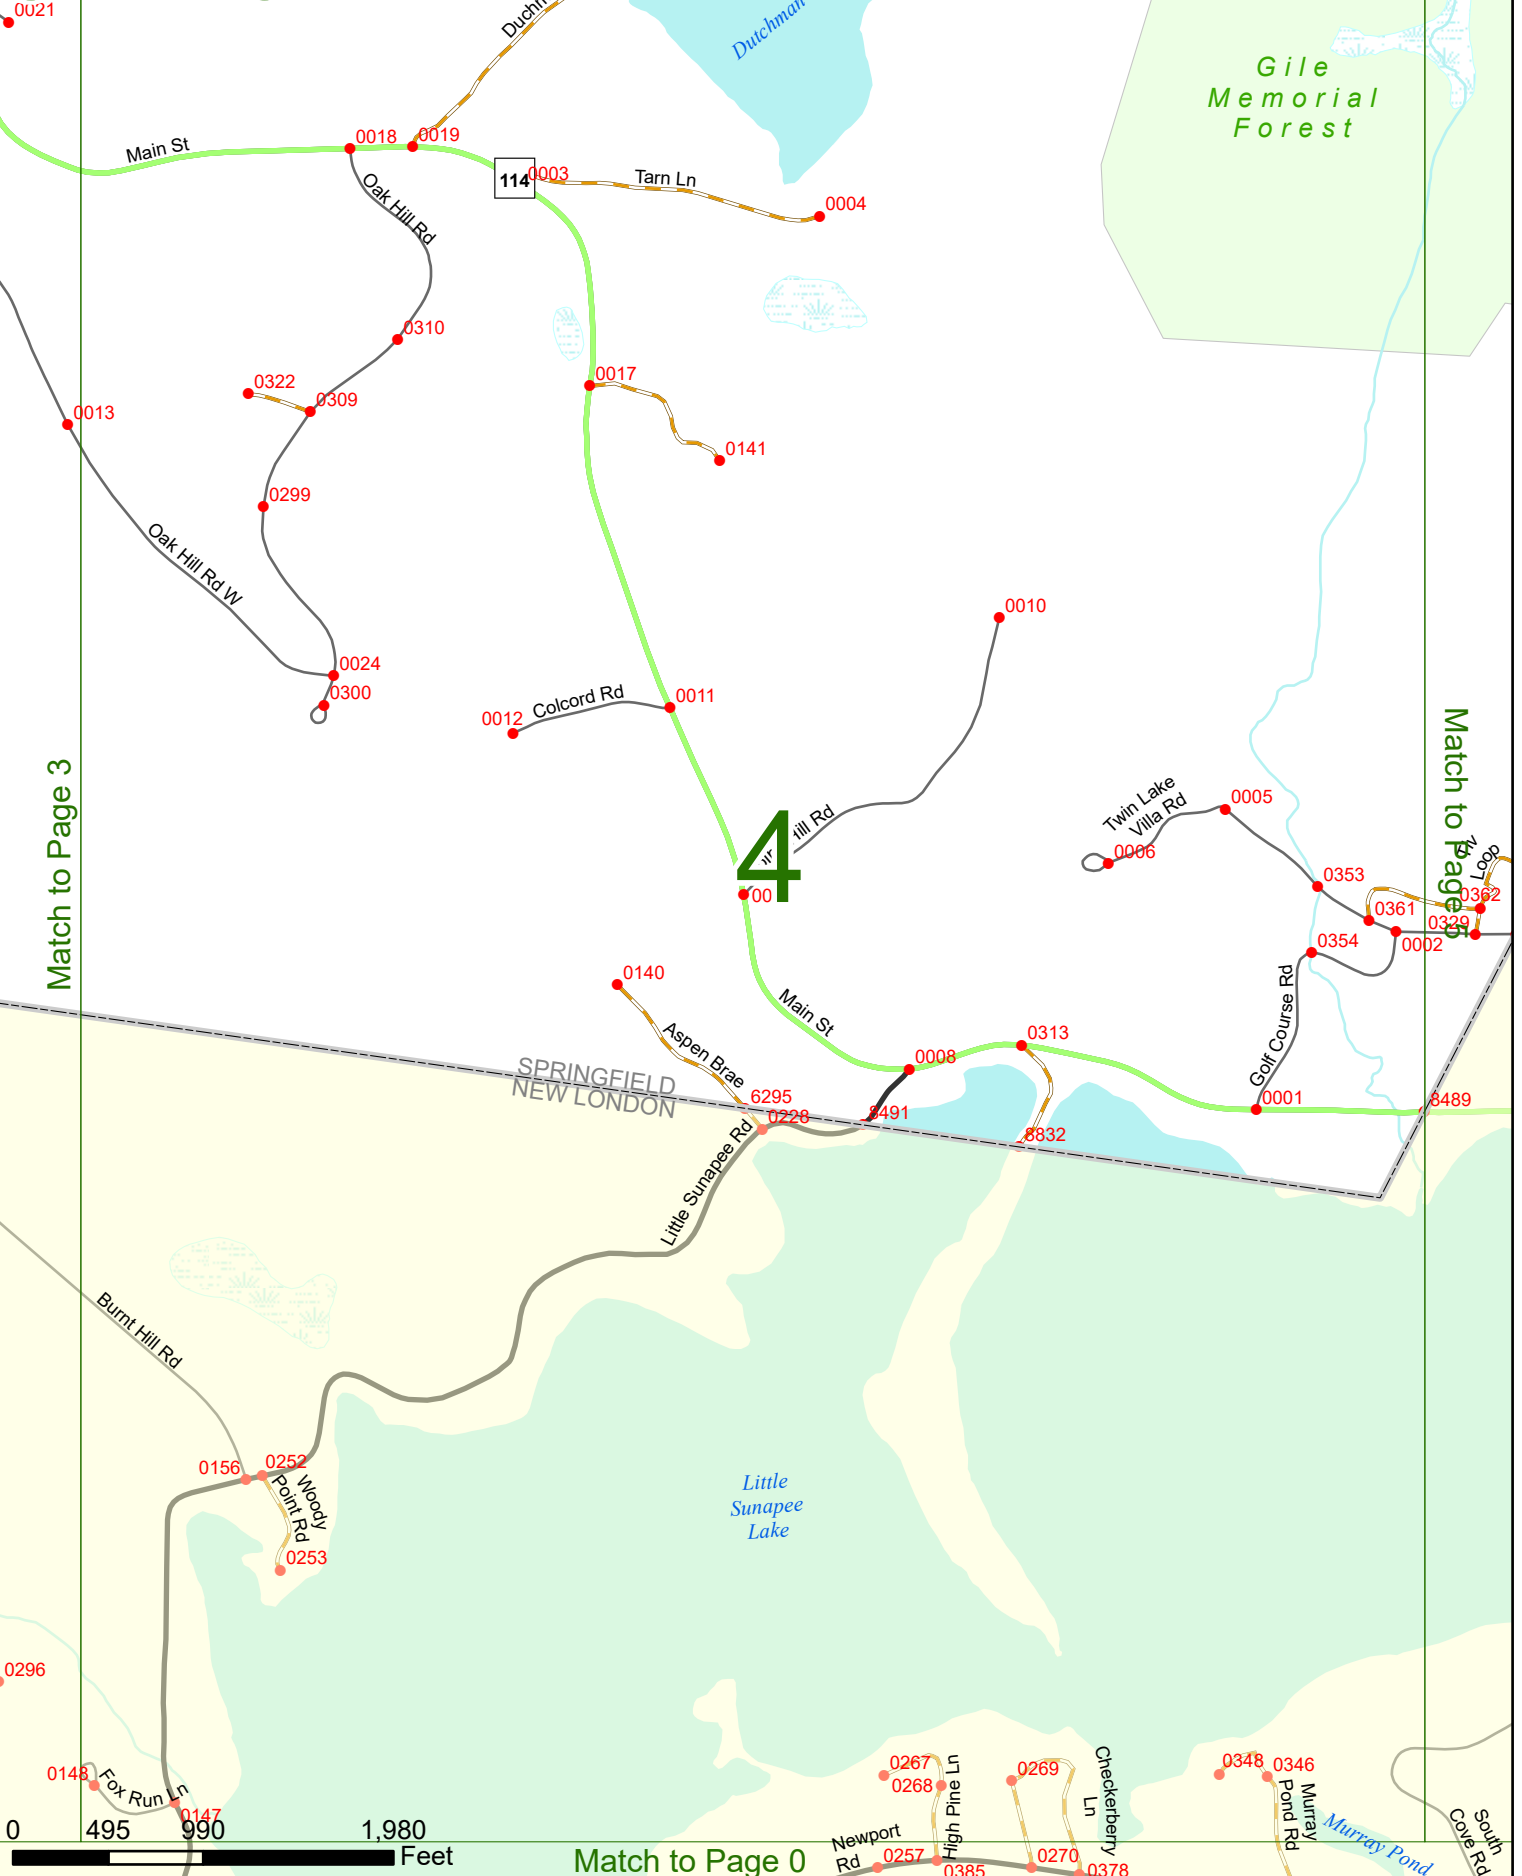

Match to Page 9

Gile Memorial Forest

Match to Page 3

Match to Page 5

4

SPRINGFIELD
NEW LONDON

0 495 990 1,980 Feet

Match to Page 0