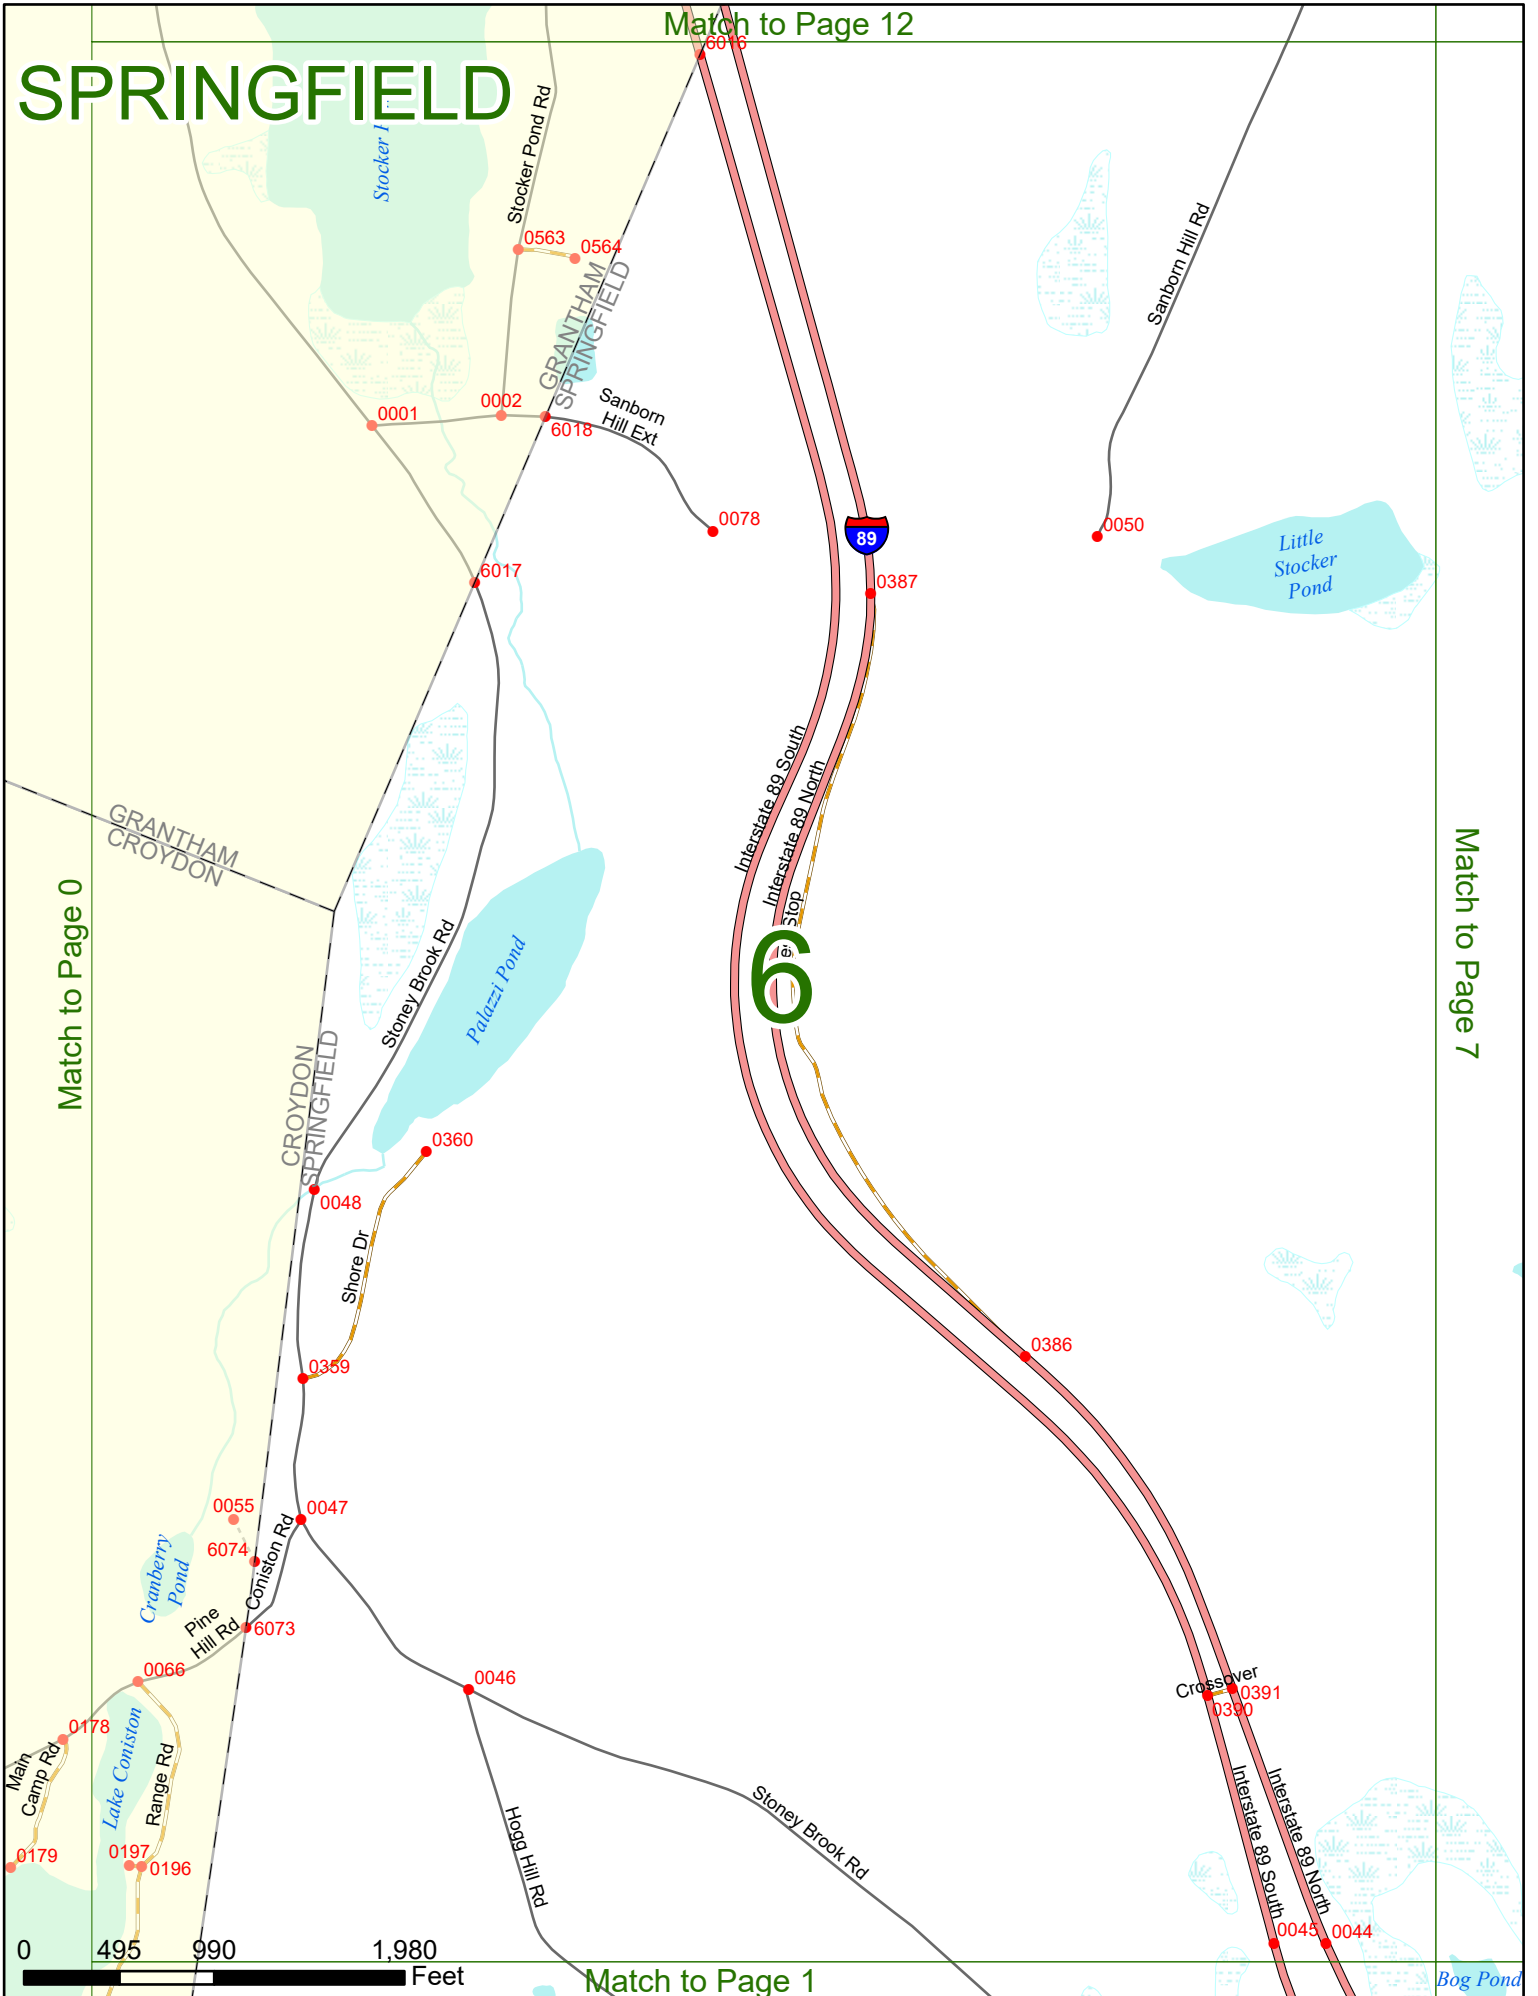

SPRINGFIELD

Match to Page 12

Match to Page 0

Match to Page 7

6

0 495 990 1,980 Feet

Match to Page 1

Bog Pond