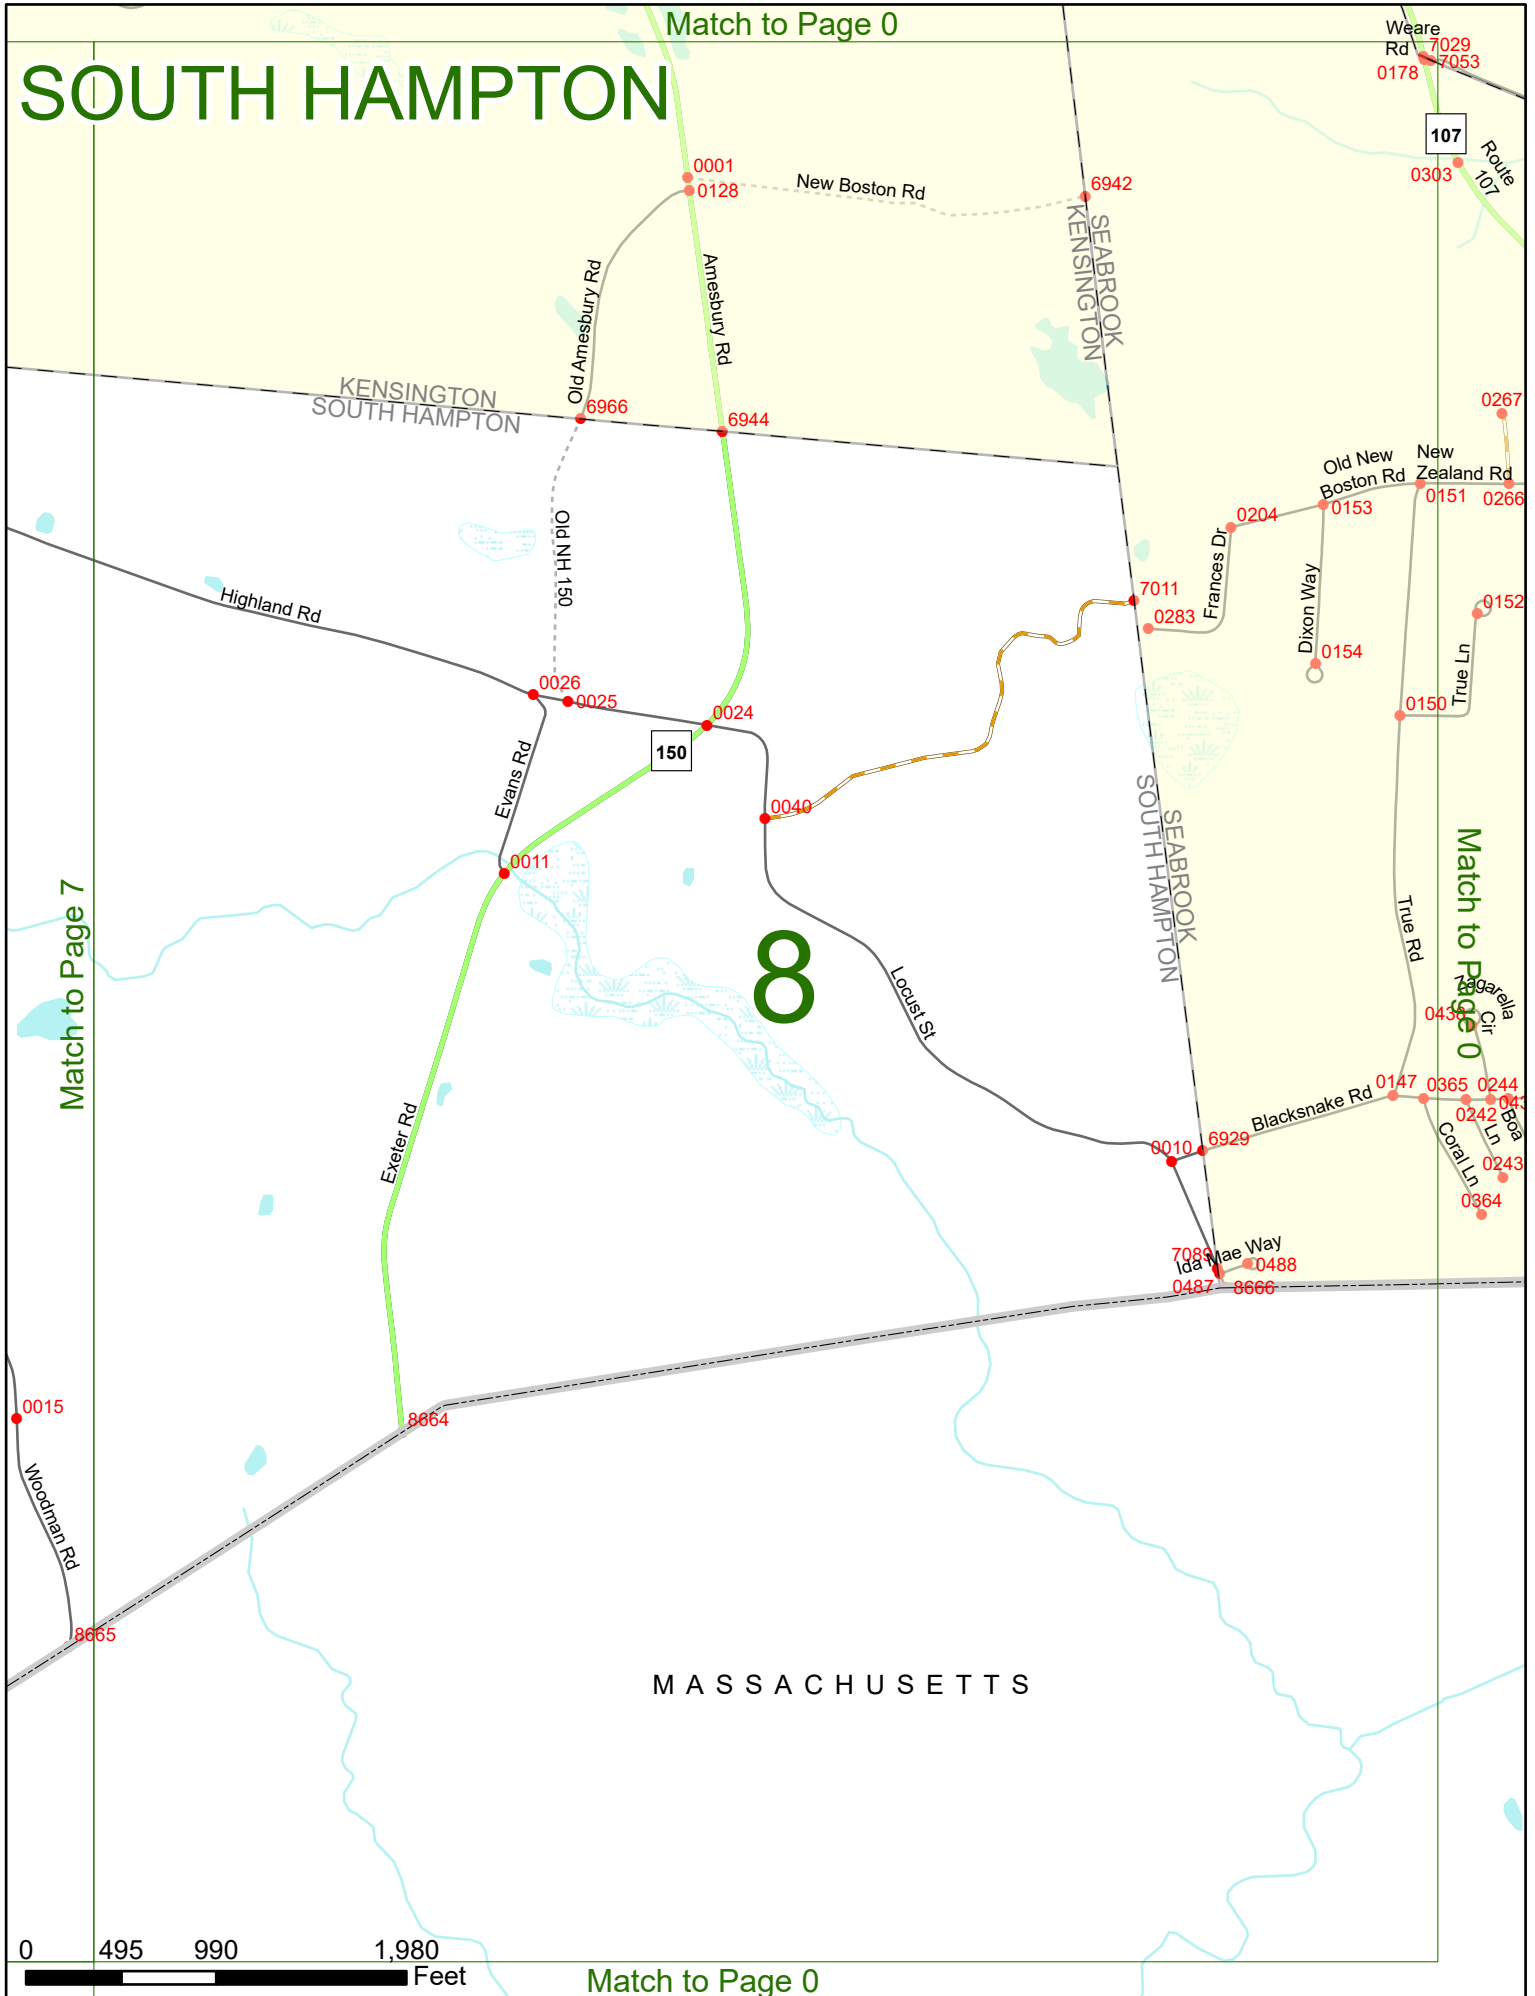

SOUTH HAMPTON

Match to Page 0

Match to Page 7

Match to Page 0

MASSACHUSETTS

Match to Page 0