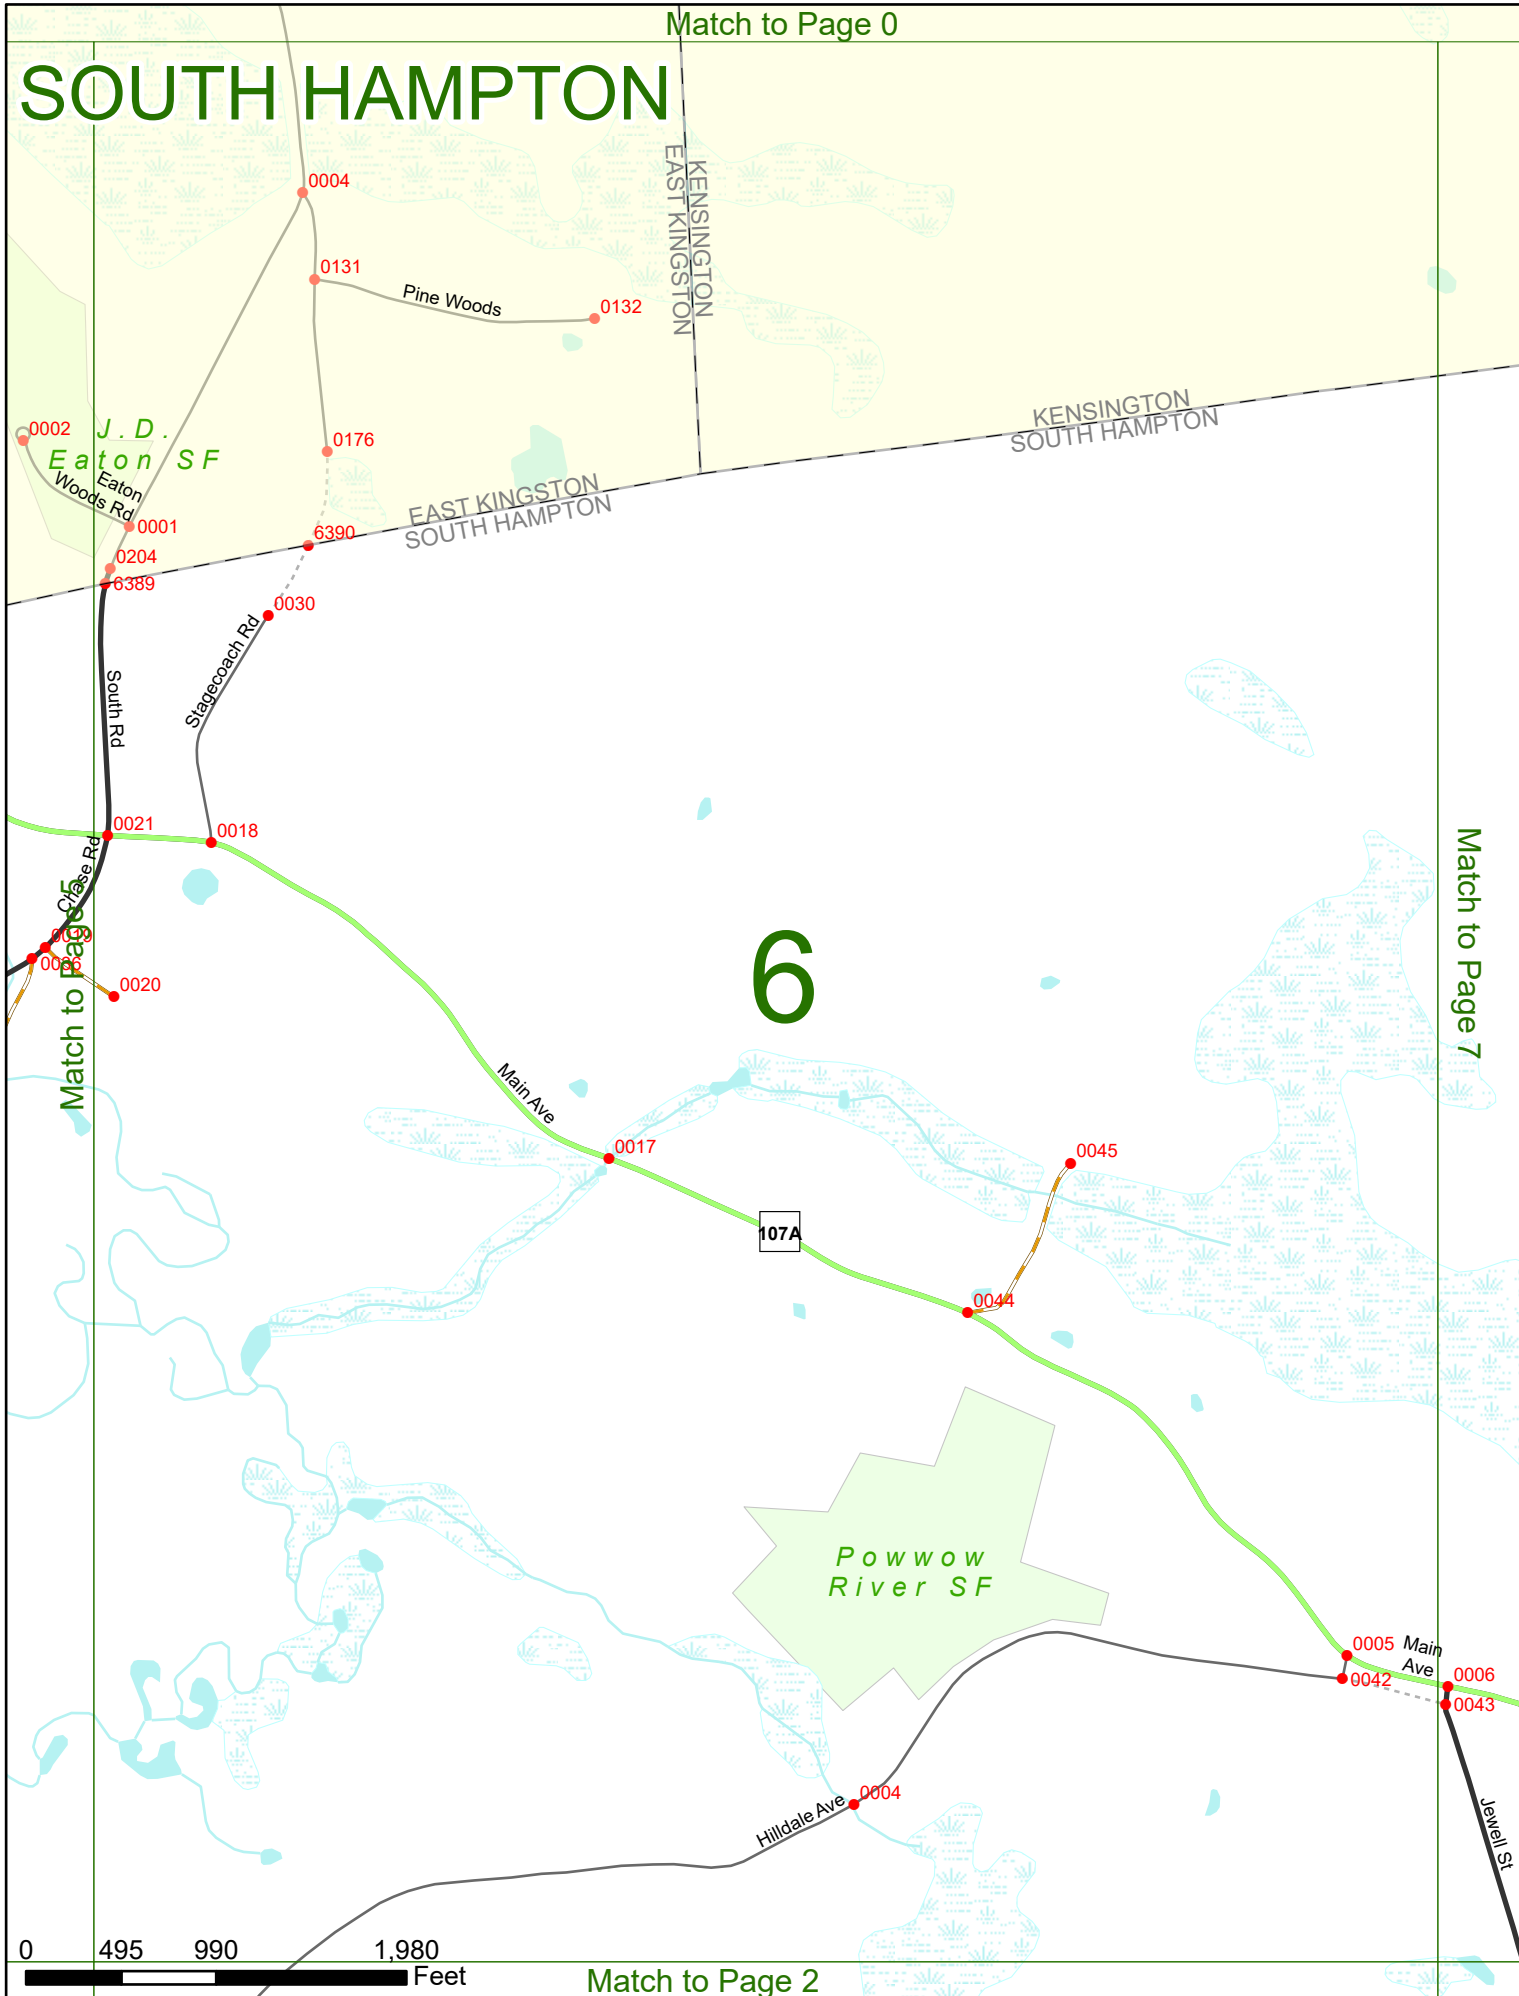

Match to Page 0

SOUTH HAMPTON

Match to Page 2