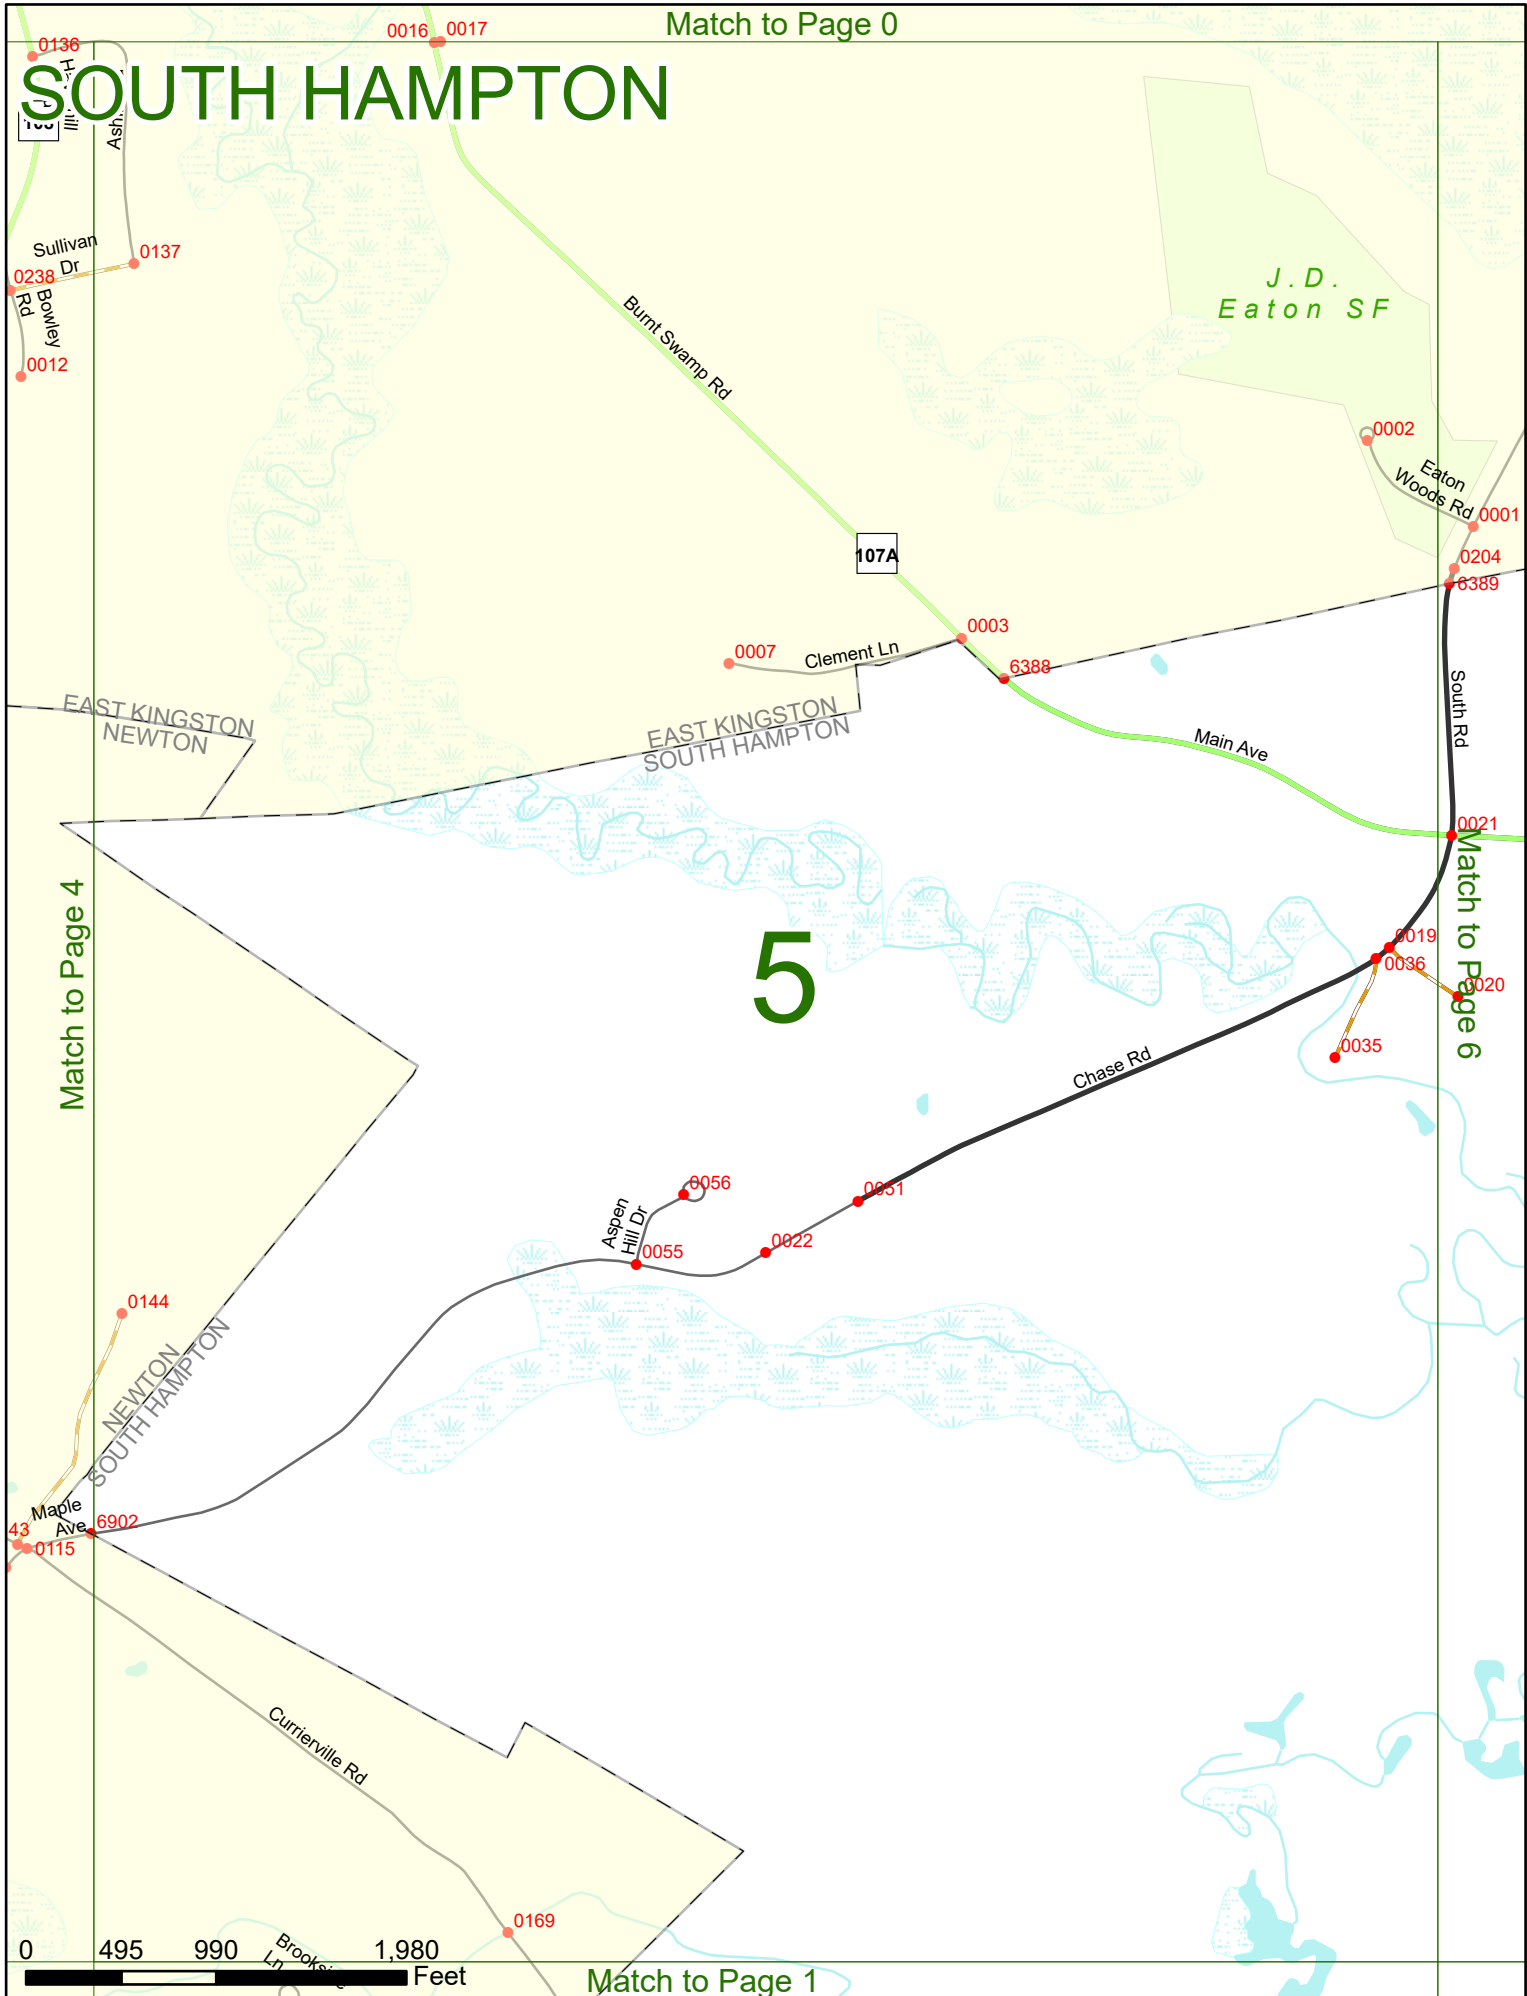

Match to Page 0

SOUTH HAMPTON

Match to Page 4

Match to Page 6

5

Match to Page 1