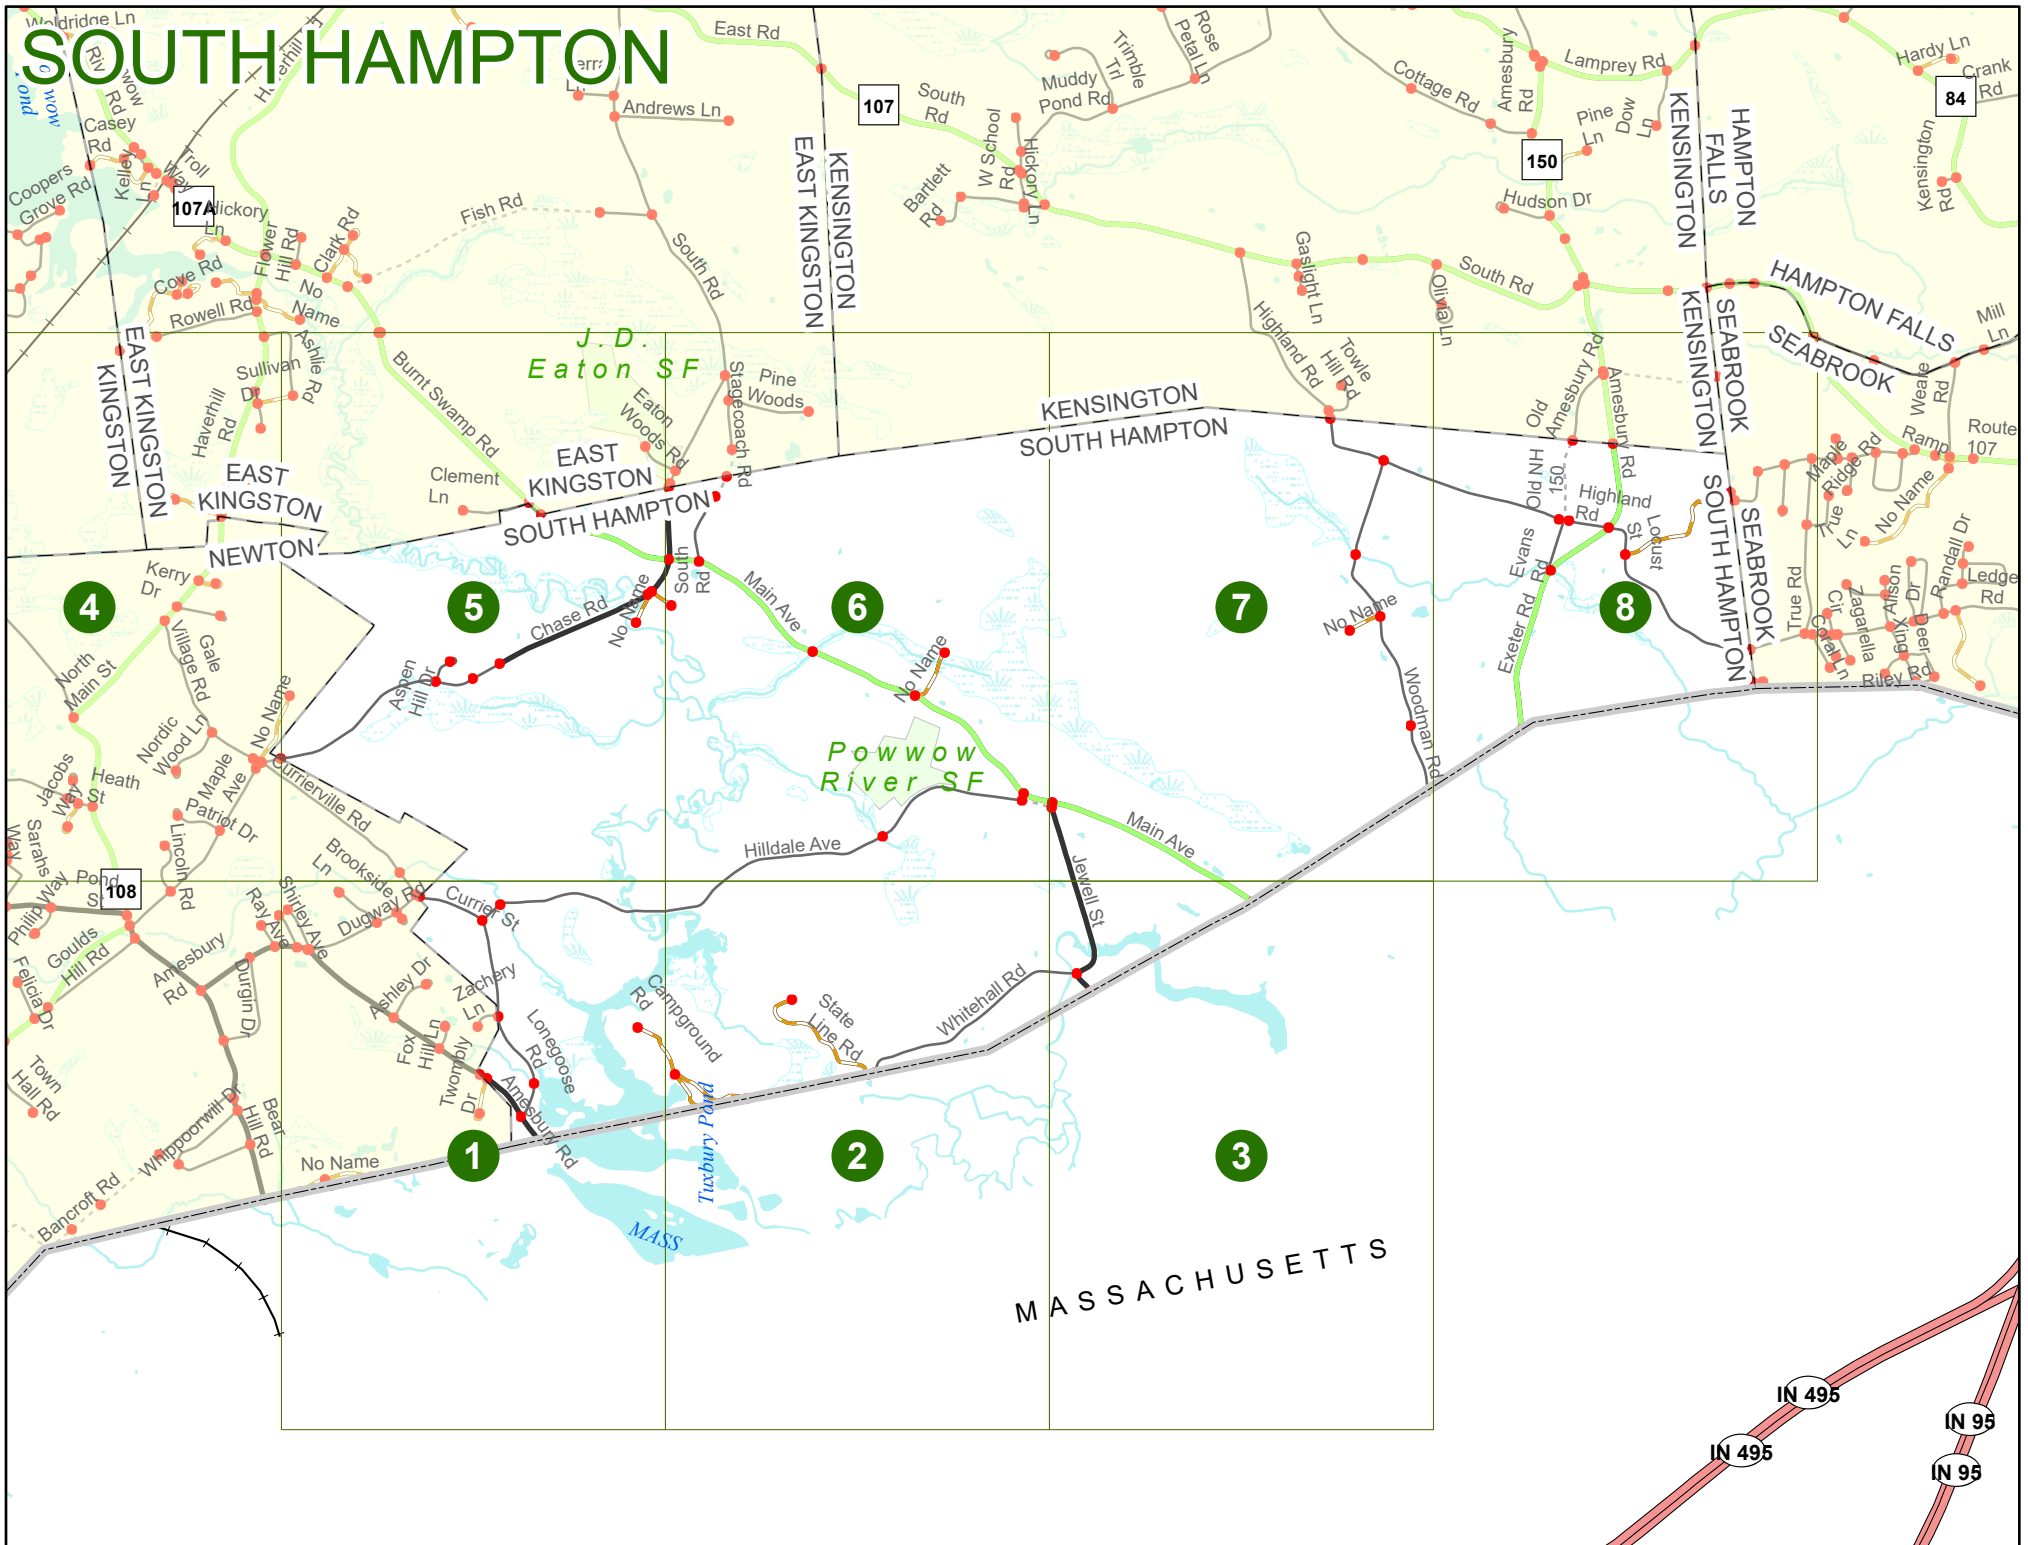

SOUTH HAMPTON

J.D.
Eaton SF

Powwow
River SF

4

5

6

7

8

1

2

3

MASSACHUSETTS

IN 495

IN 95