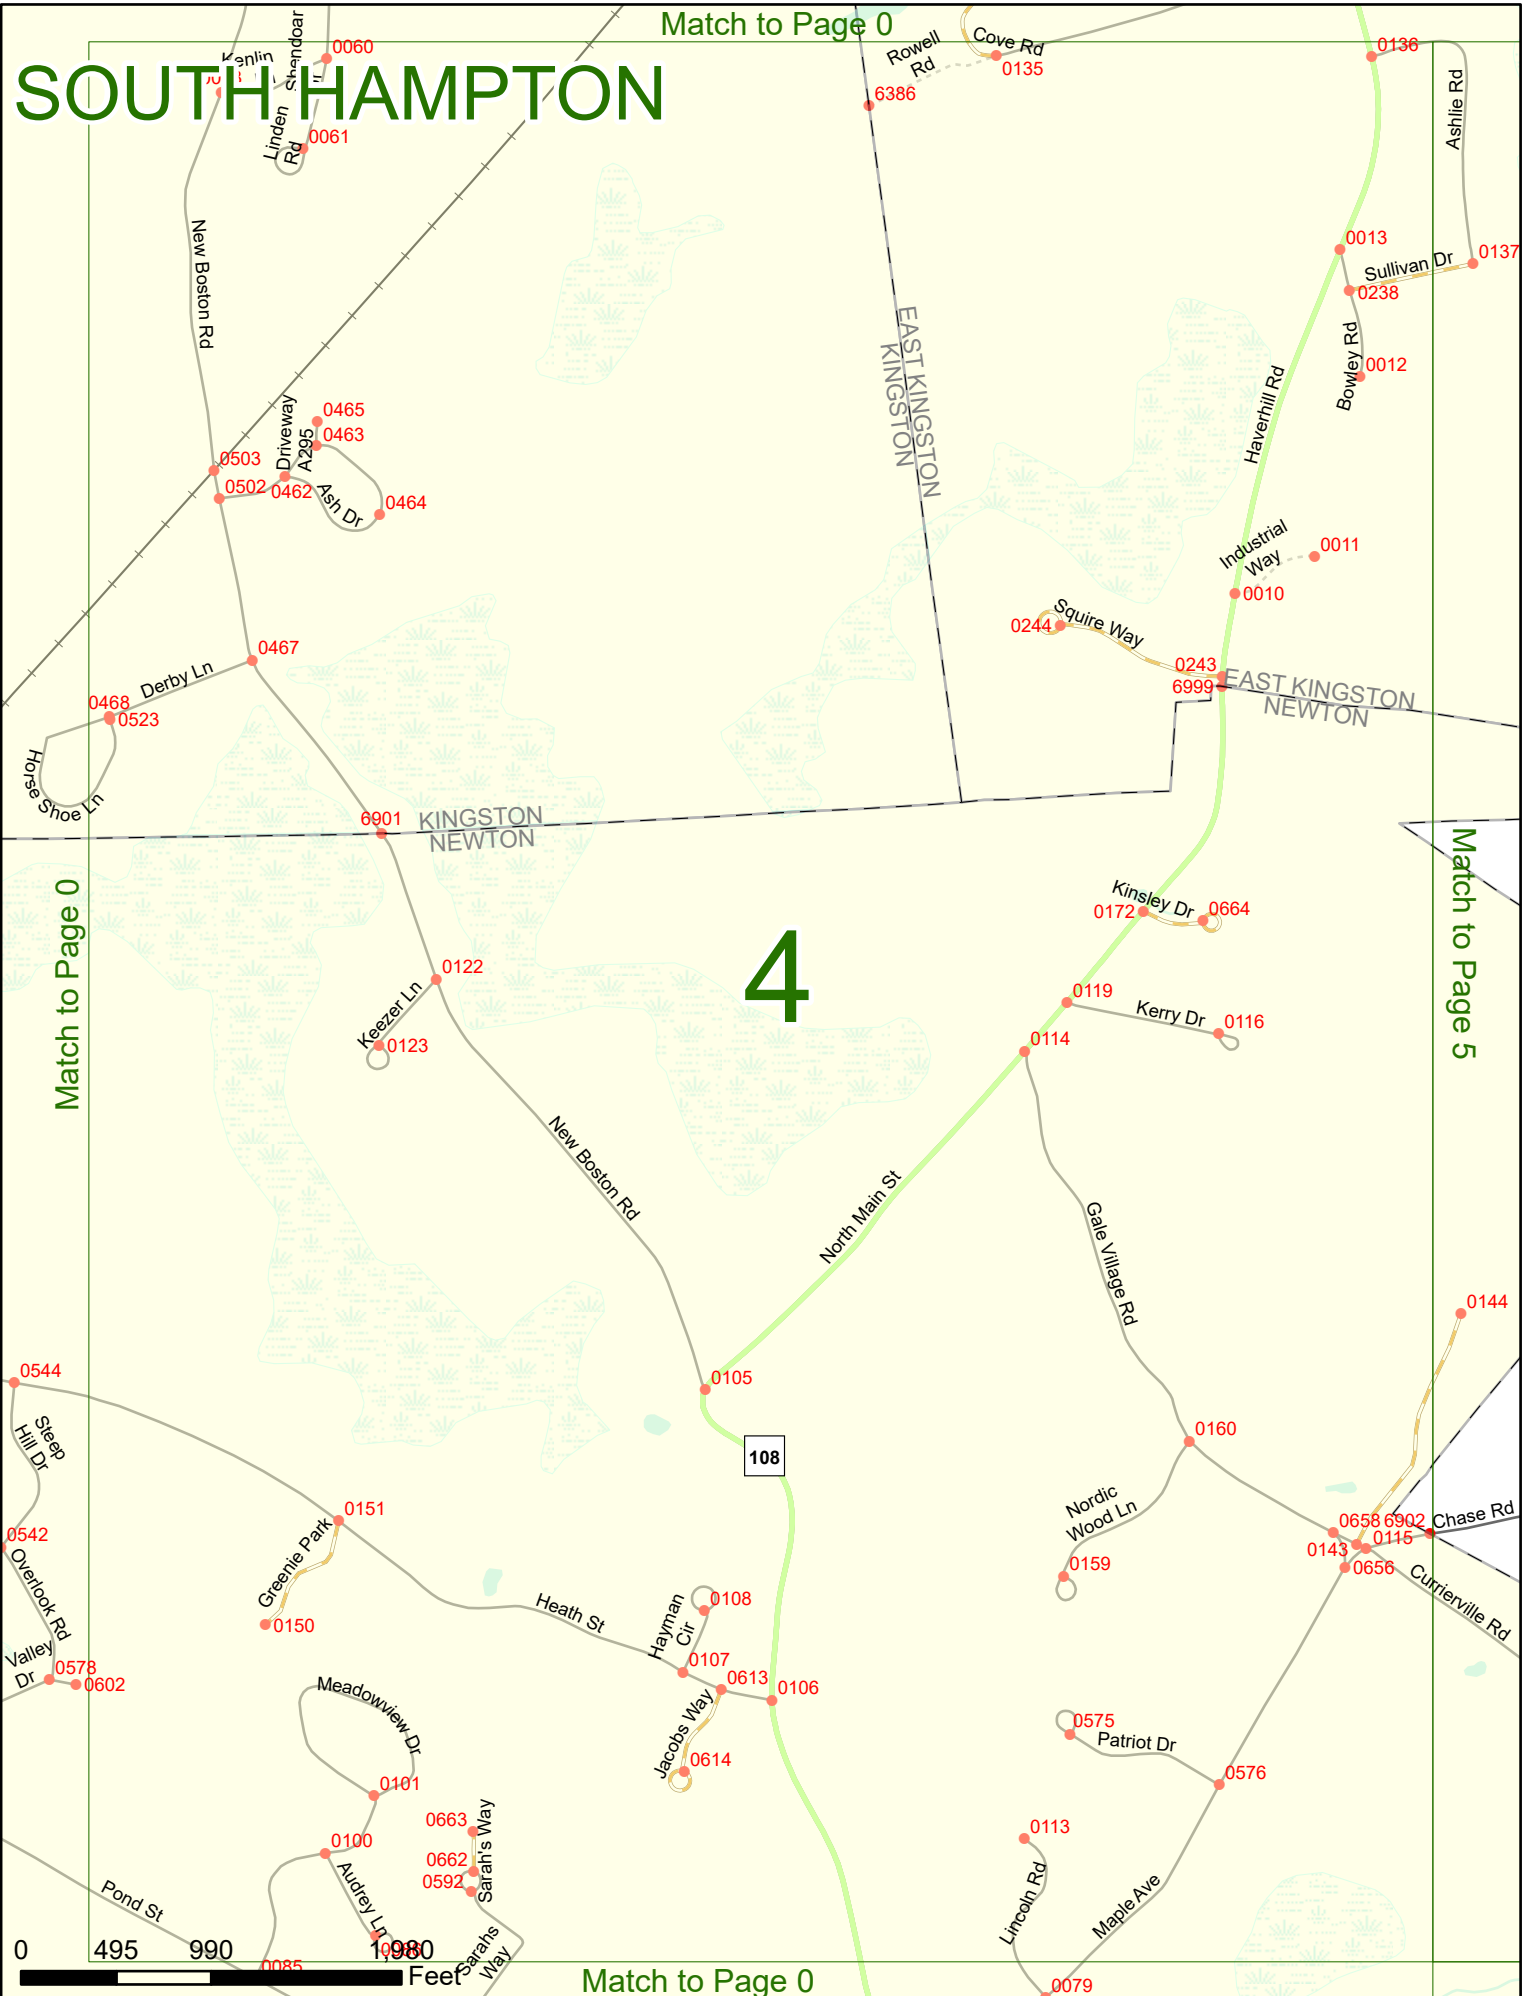

SOUTH HAMPTON

Match to Page 0

4

Match to Page 0

Match to Page 5

Match to Page 0