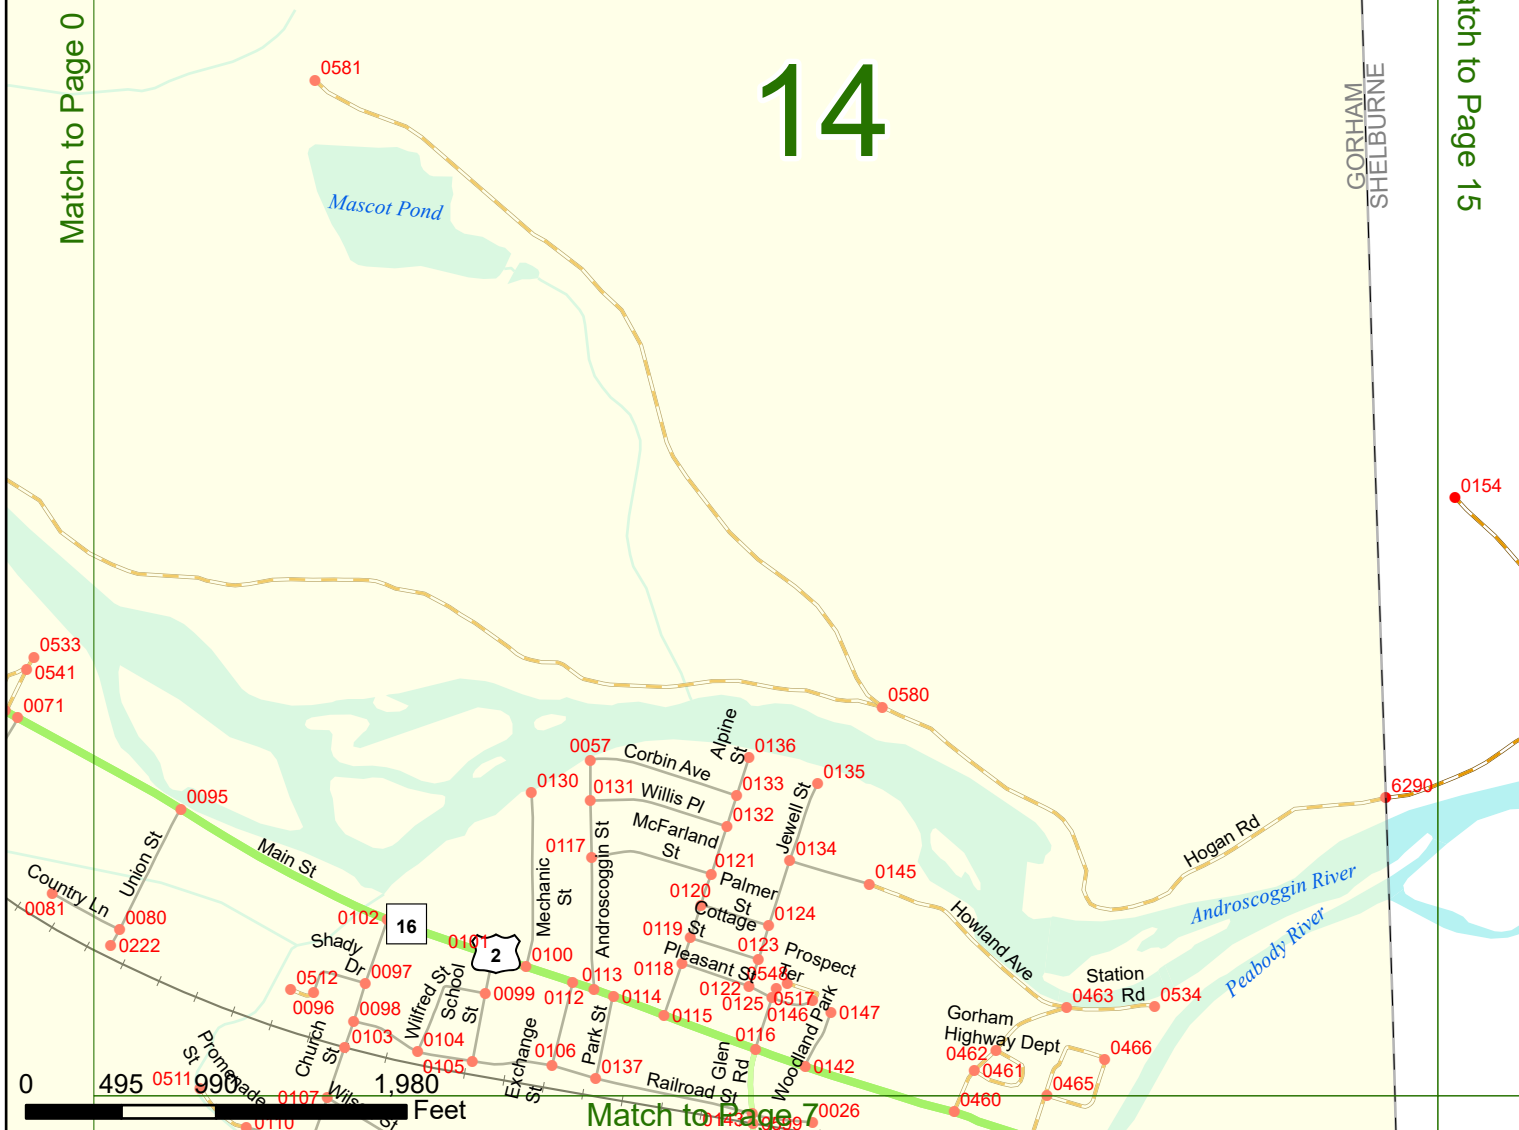

SHELburnE

14

Match to Page 0

Match to Page 15

GORHAM
SHELburnE

Match to Page 7