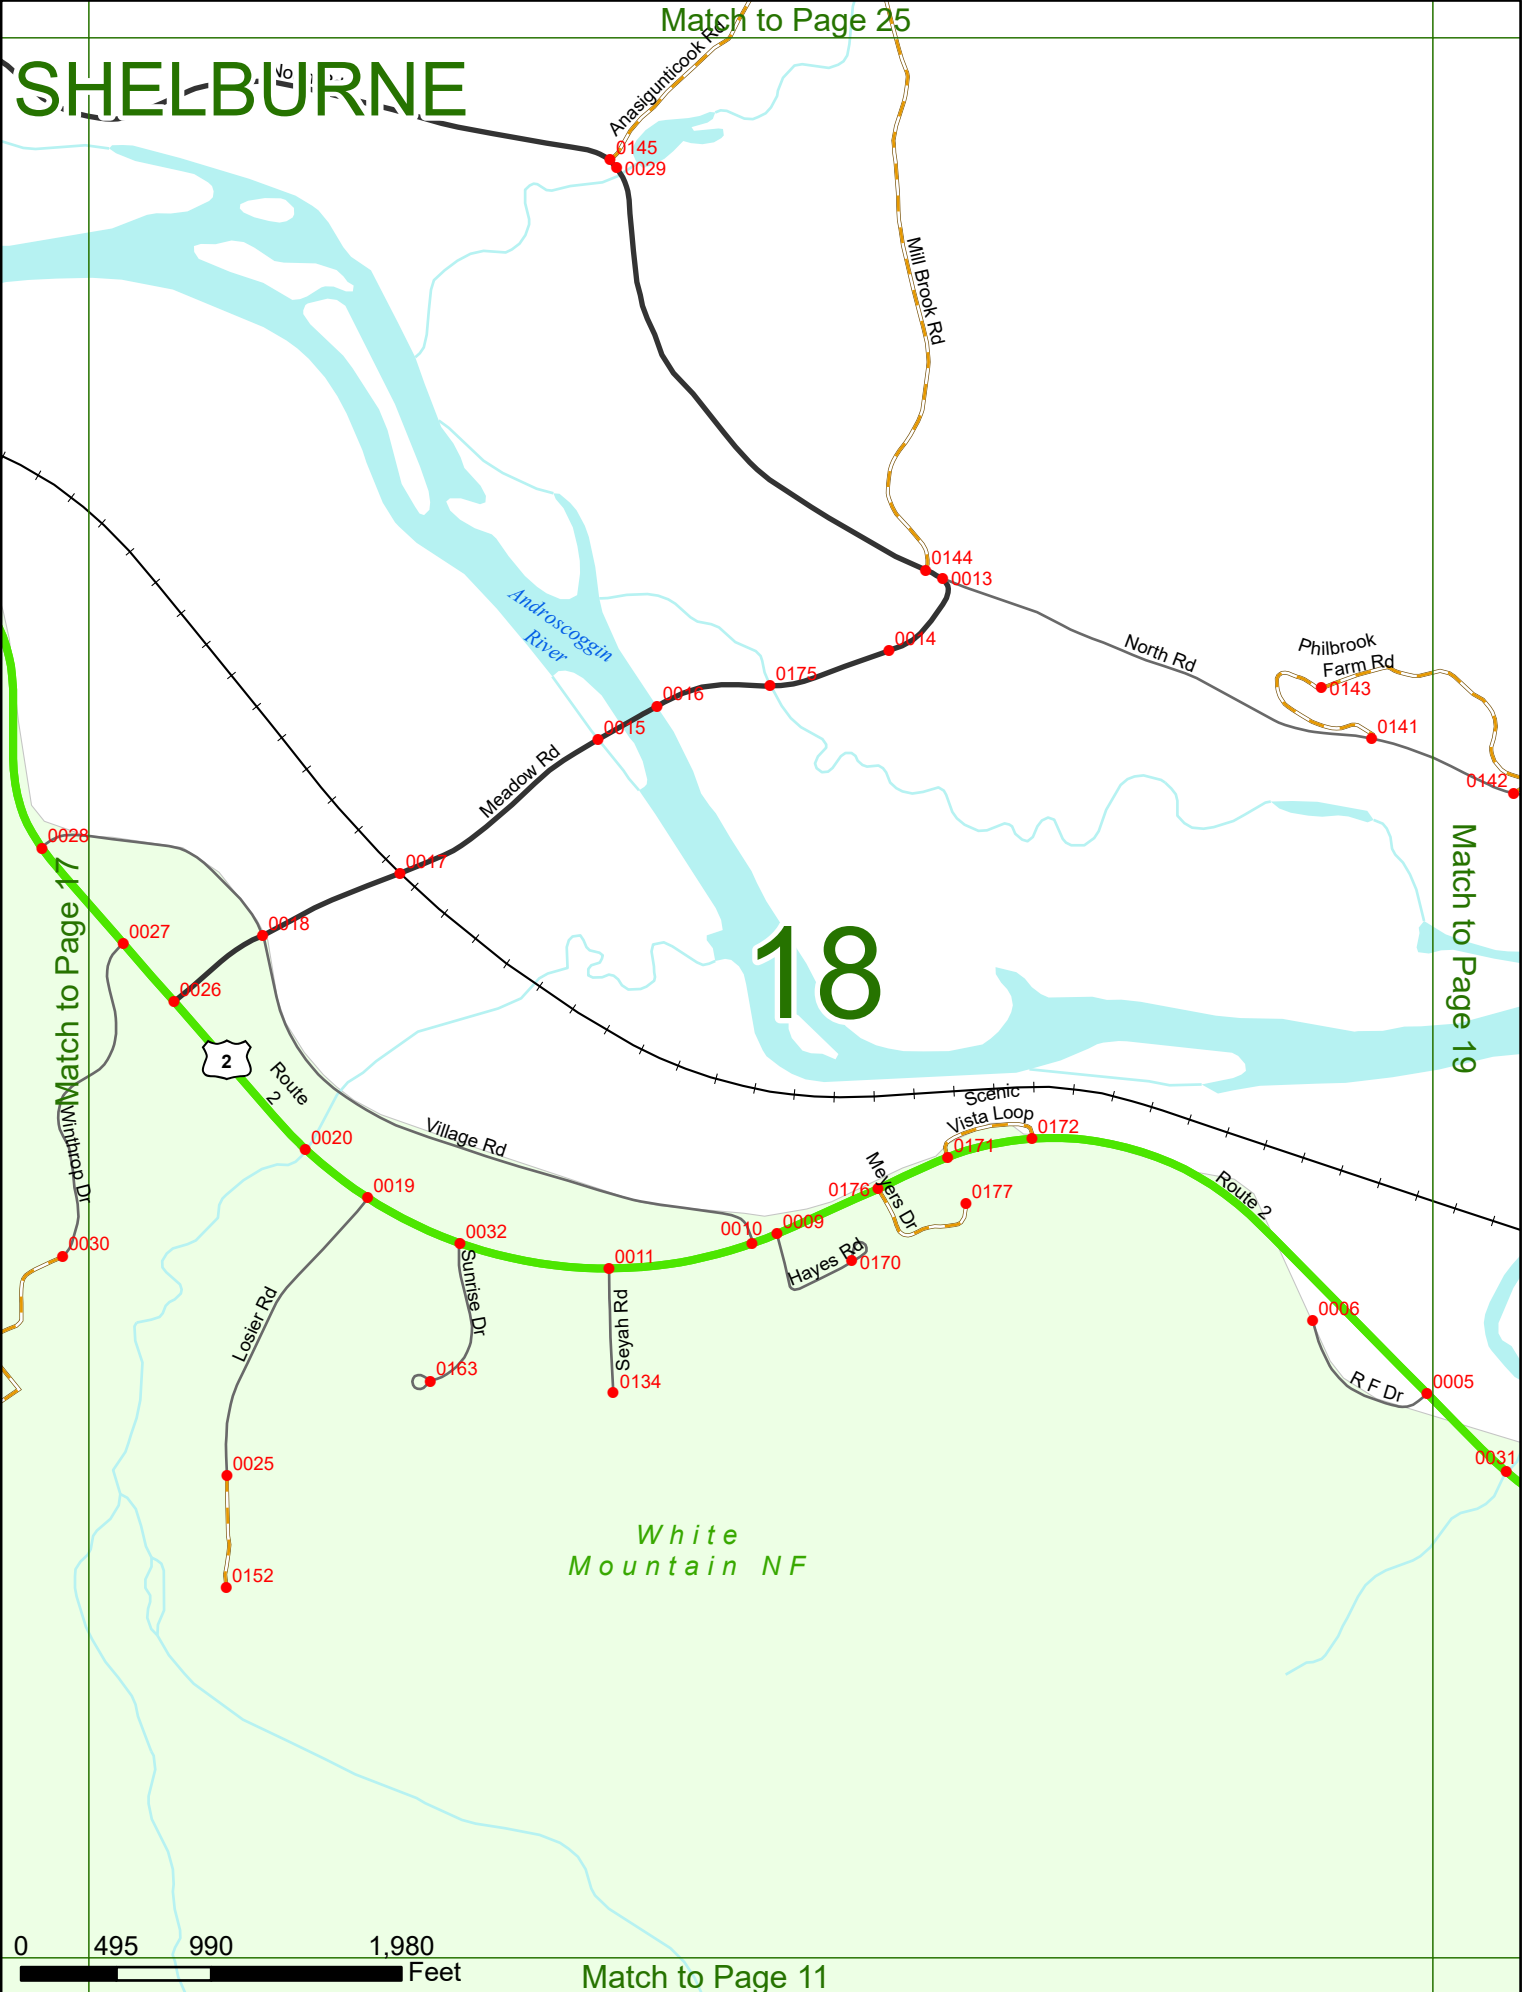

2025 Nodal Reference Bookmap

LEGEND

NHDOT will accept crash locations based on the State of NH Uniform Police Traffic Accident Report.

Crash occurred on:

Option 1 Street Address
 123 Main Street

Option 2 Route No and/or Distance from NESW Intesecting Road, Bridge,
 Street name Intersecting Street Town/County line
 Main Street 500 E Oak Street

Match to Page 18

0 495 990 1,980 Feet

Match to Page 10

SHELBURNE

Match to Page 25

18

Match to Page 19

0 495 990 1,980 Feet