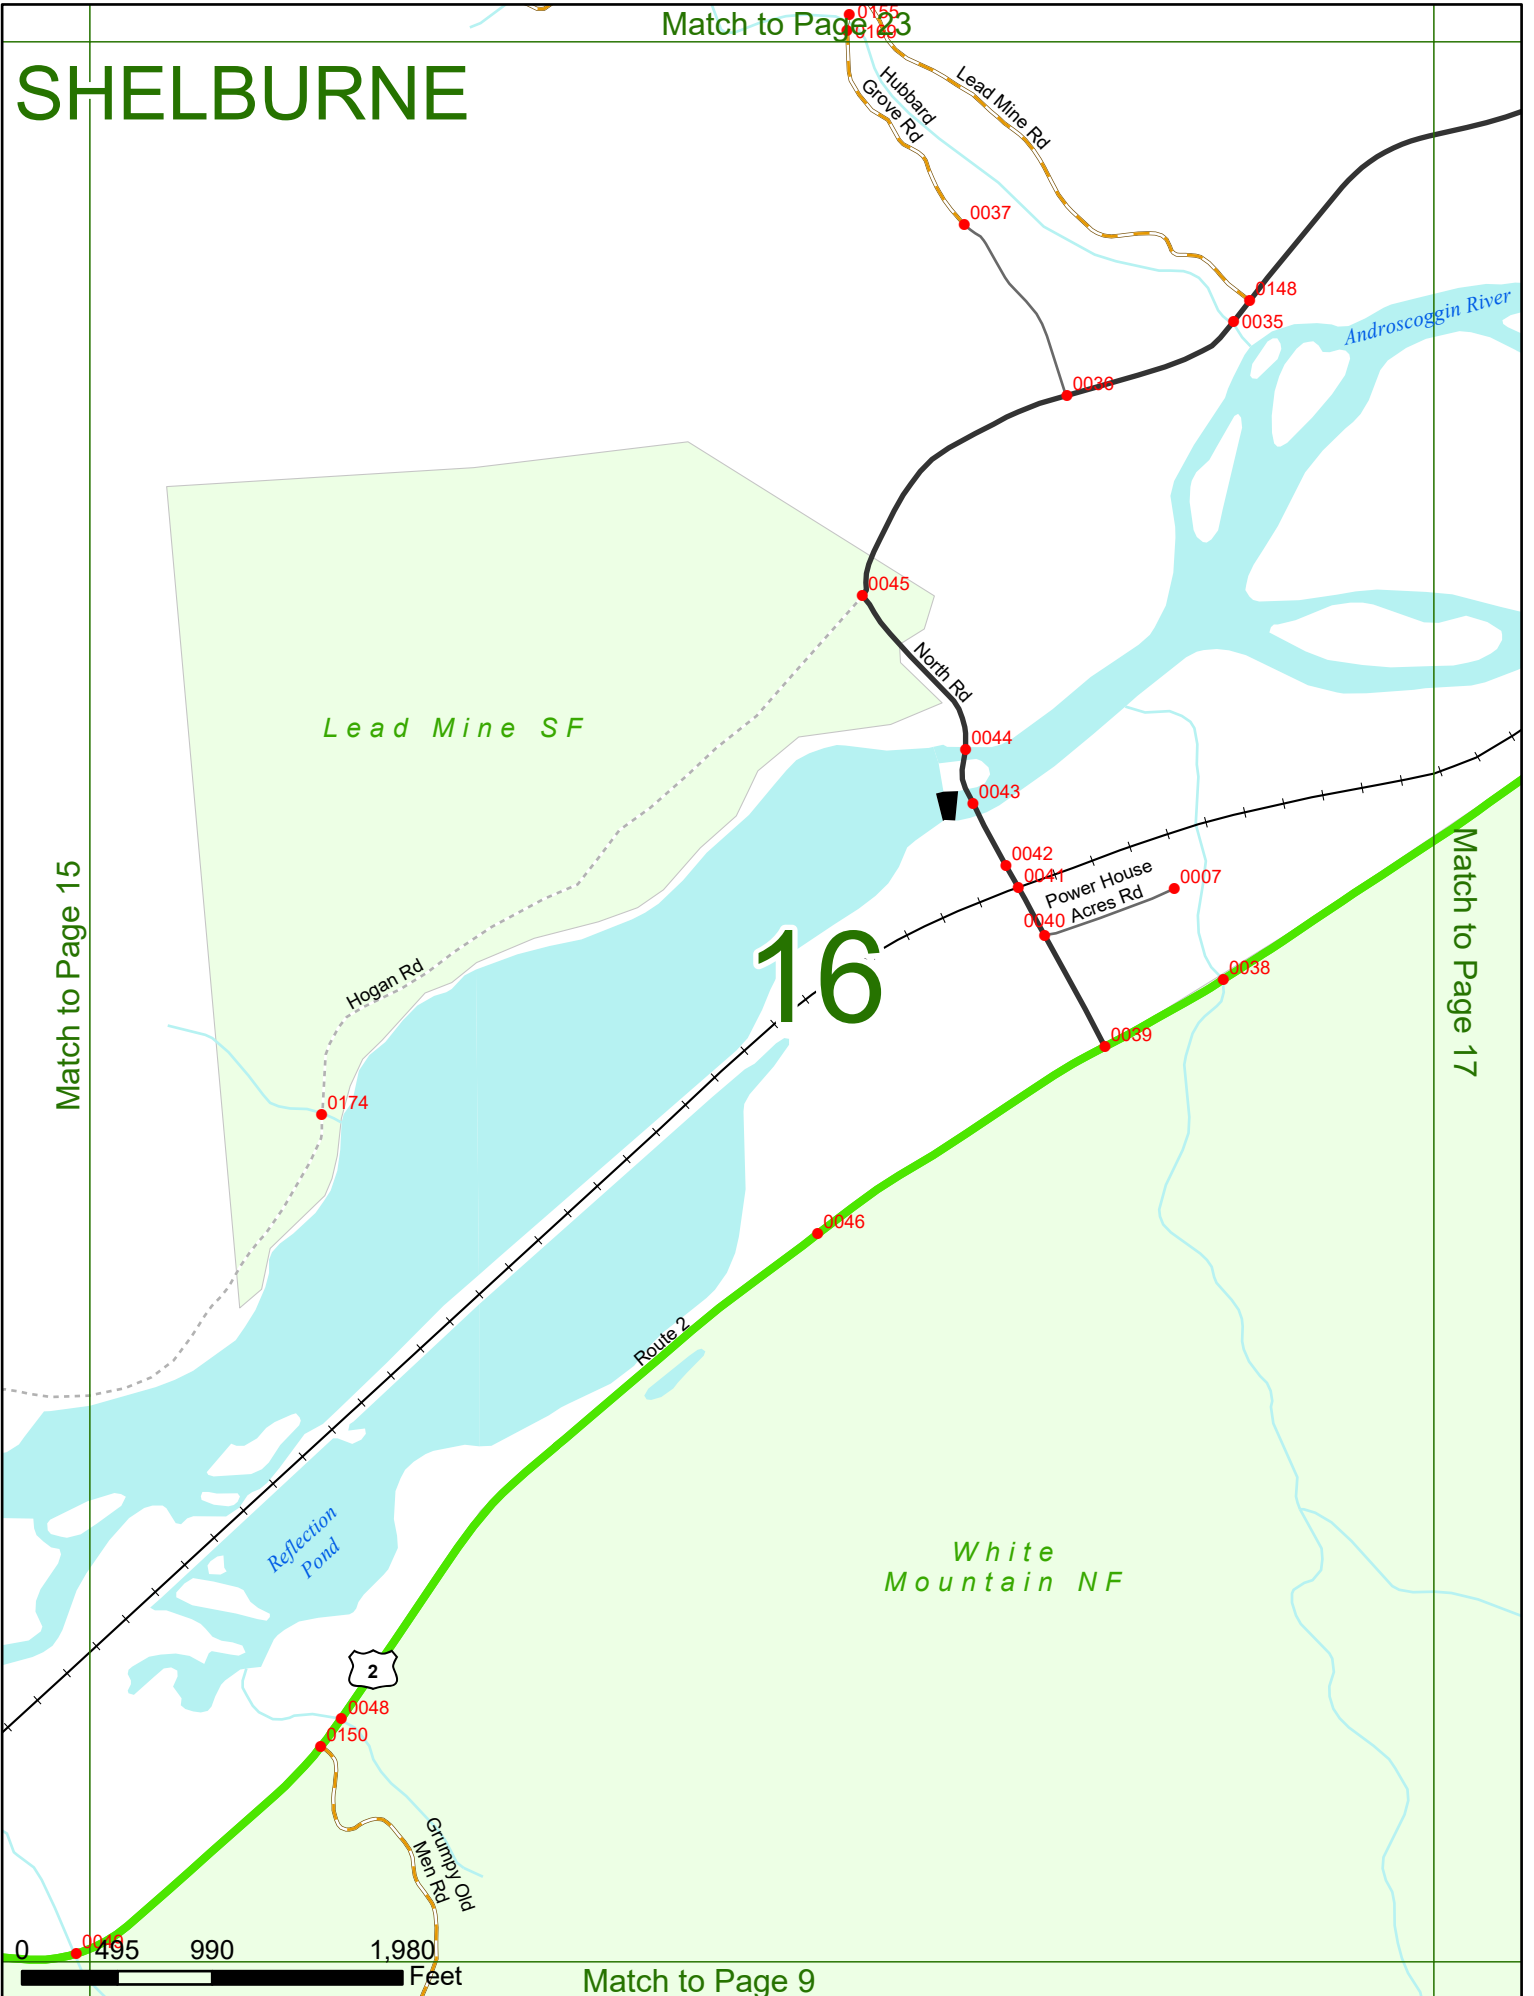

SHELBURNE

Match to Page 13

Match to Page 15

Match to Page 17

16

Match to Page 9