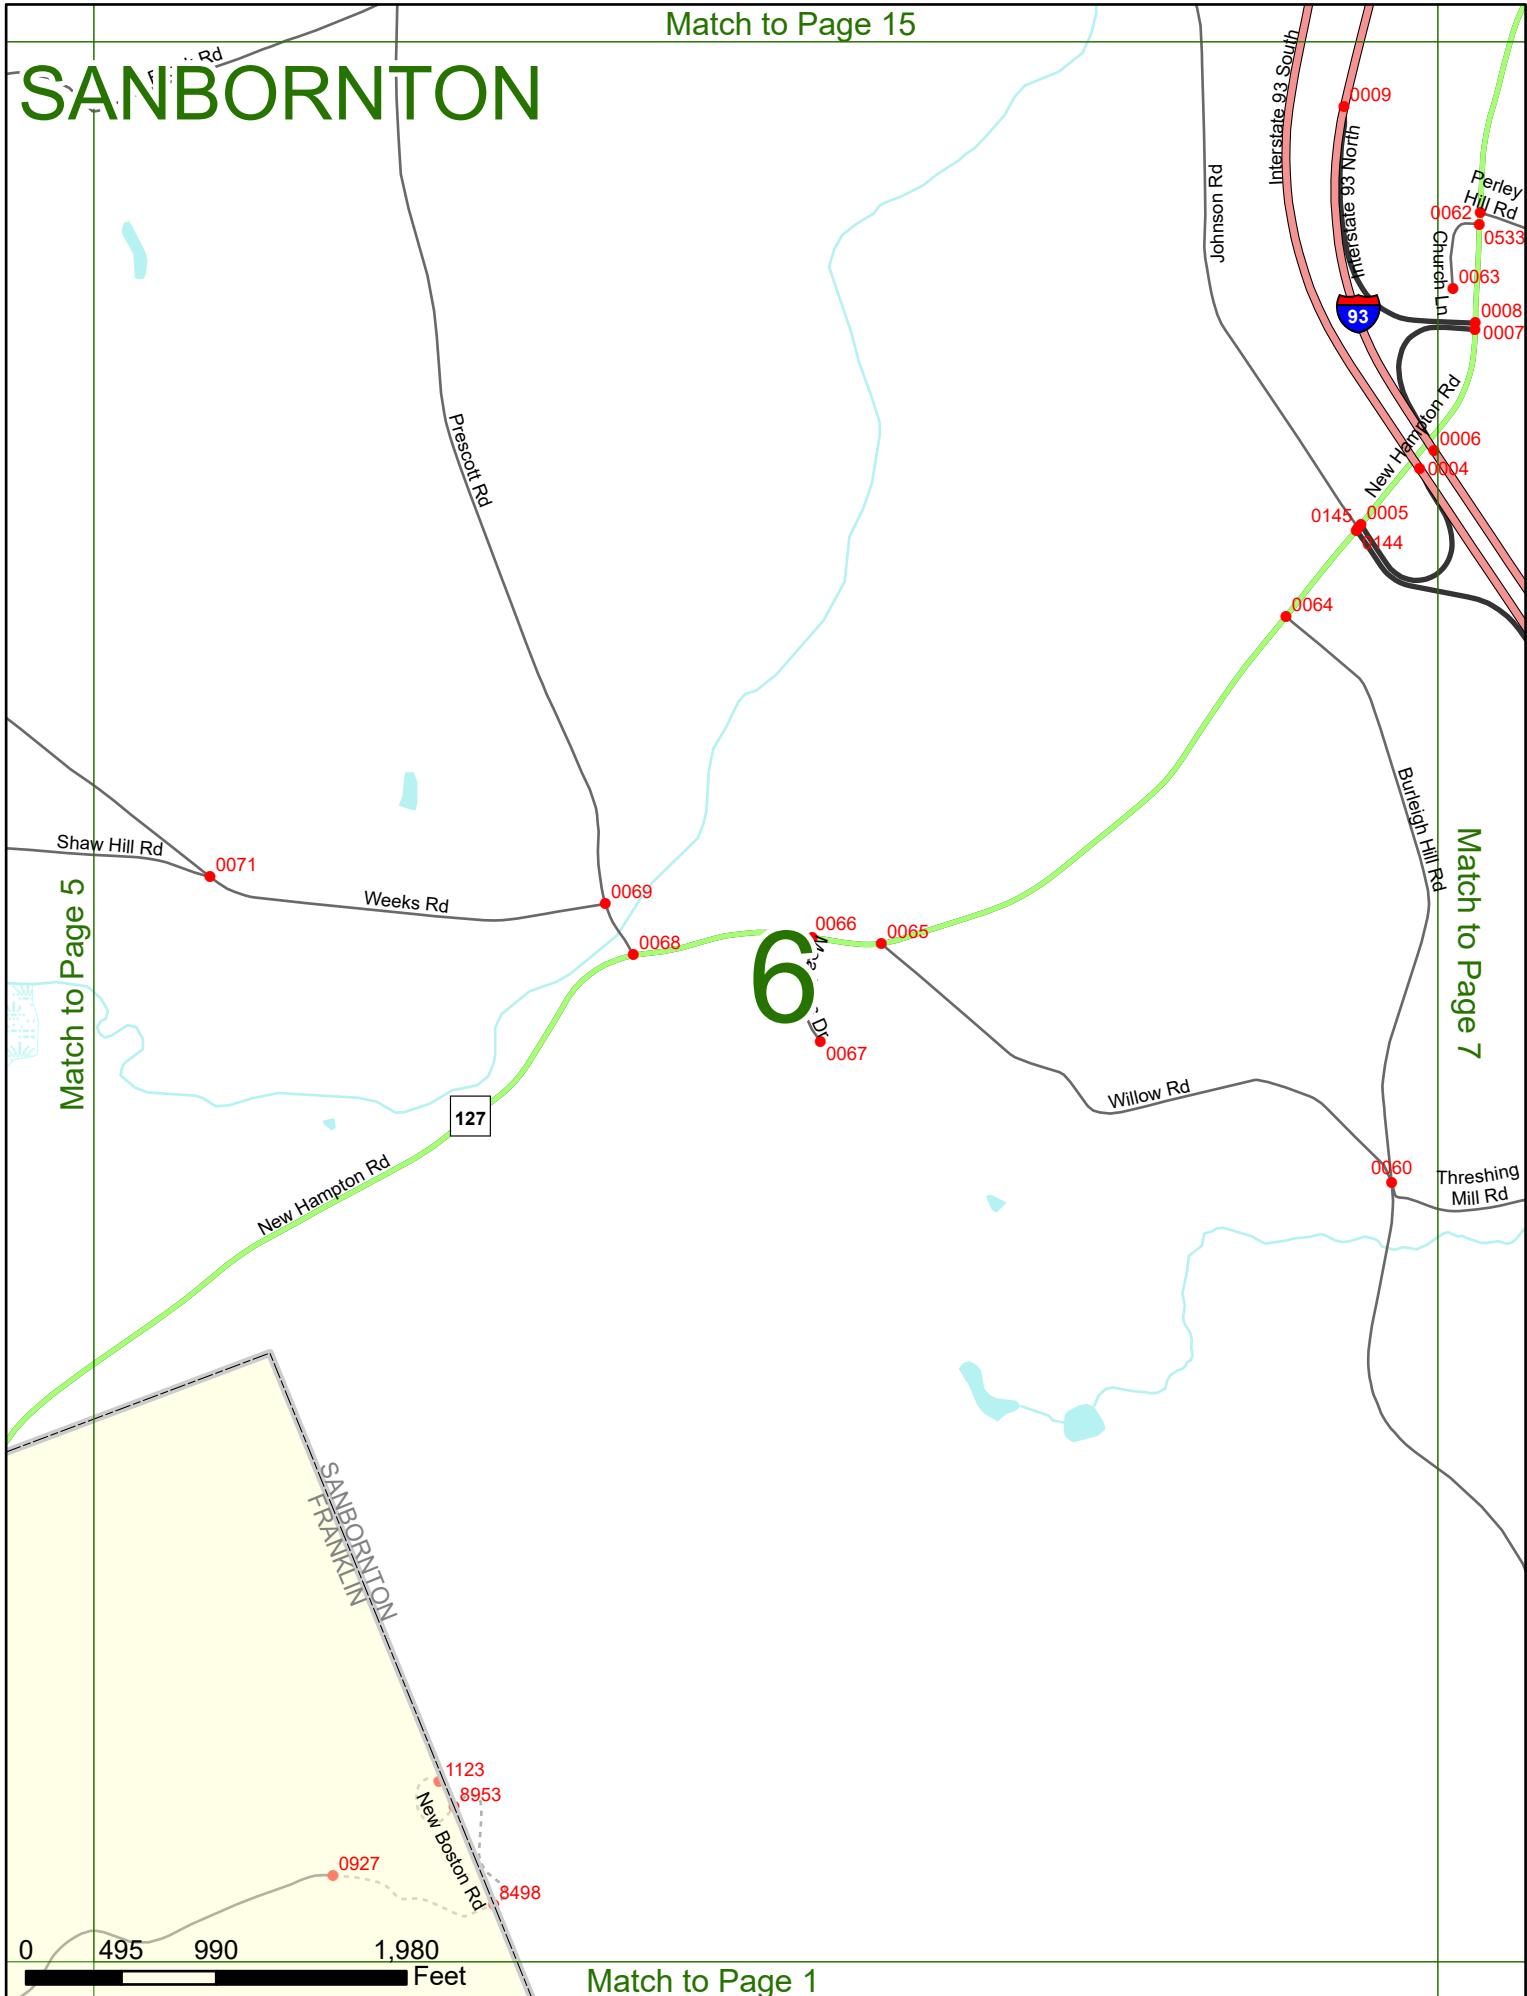

SANBORNTON

Match to Page 5

Match to Page 7

6