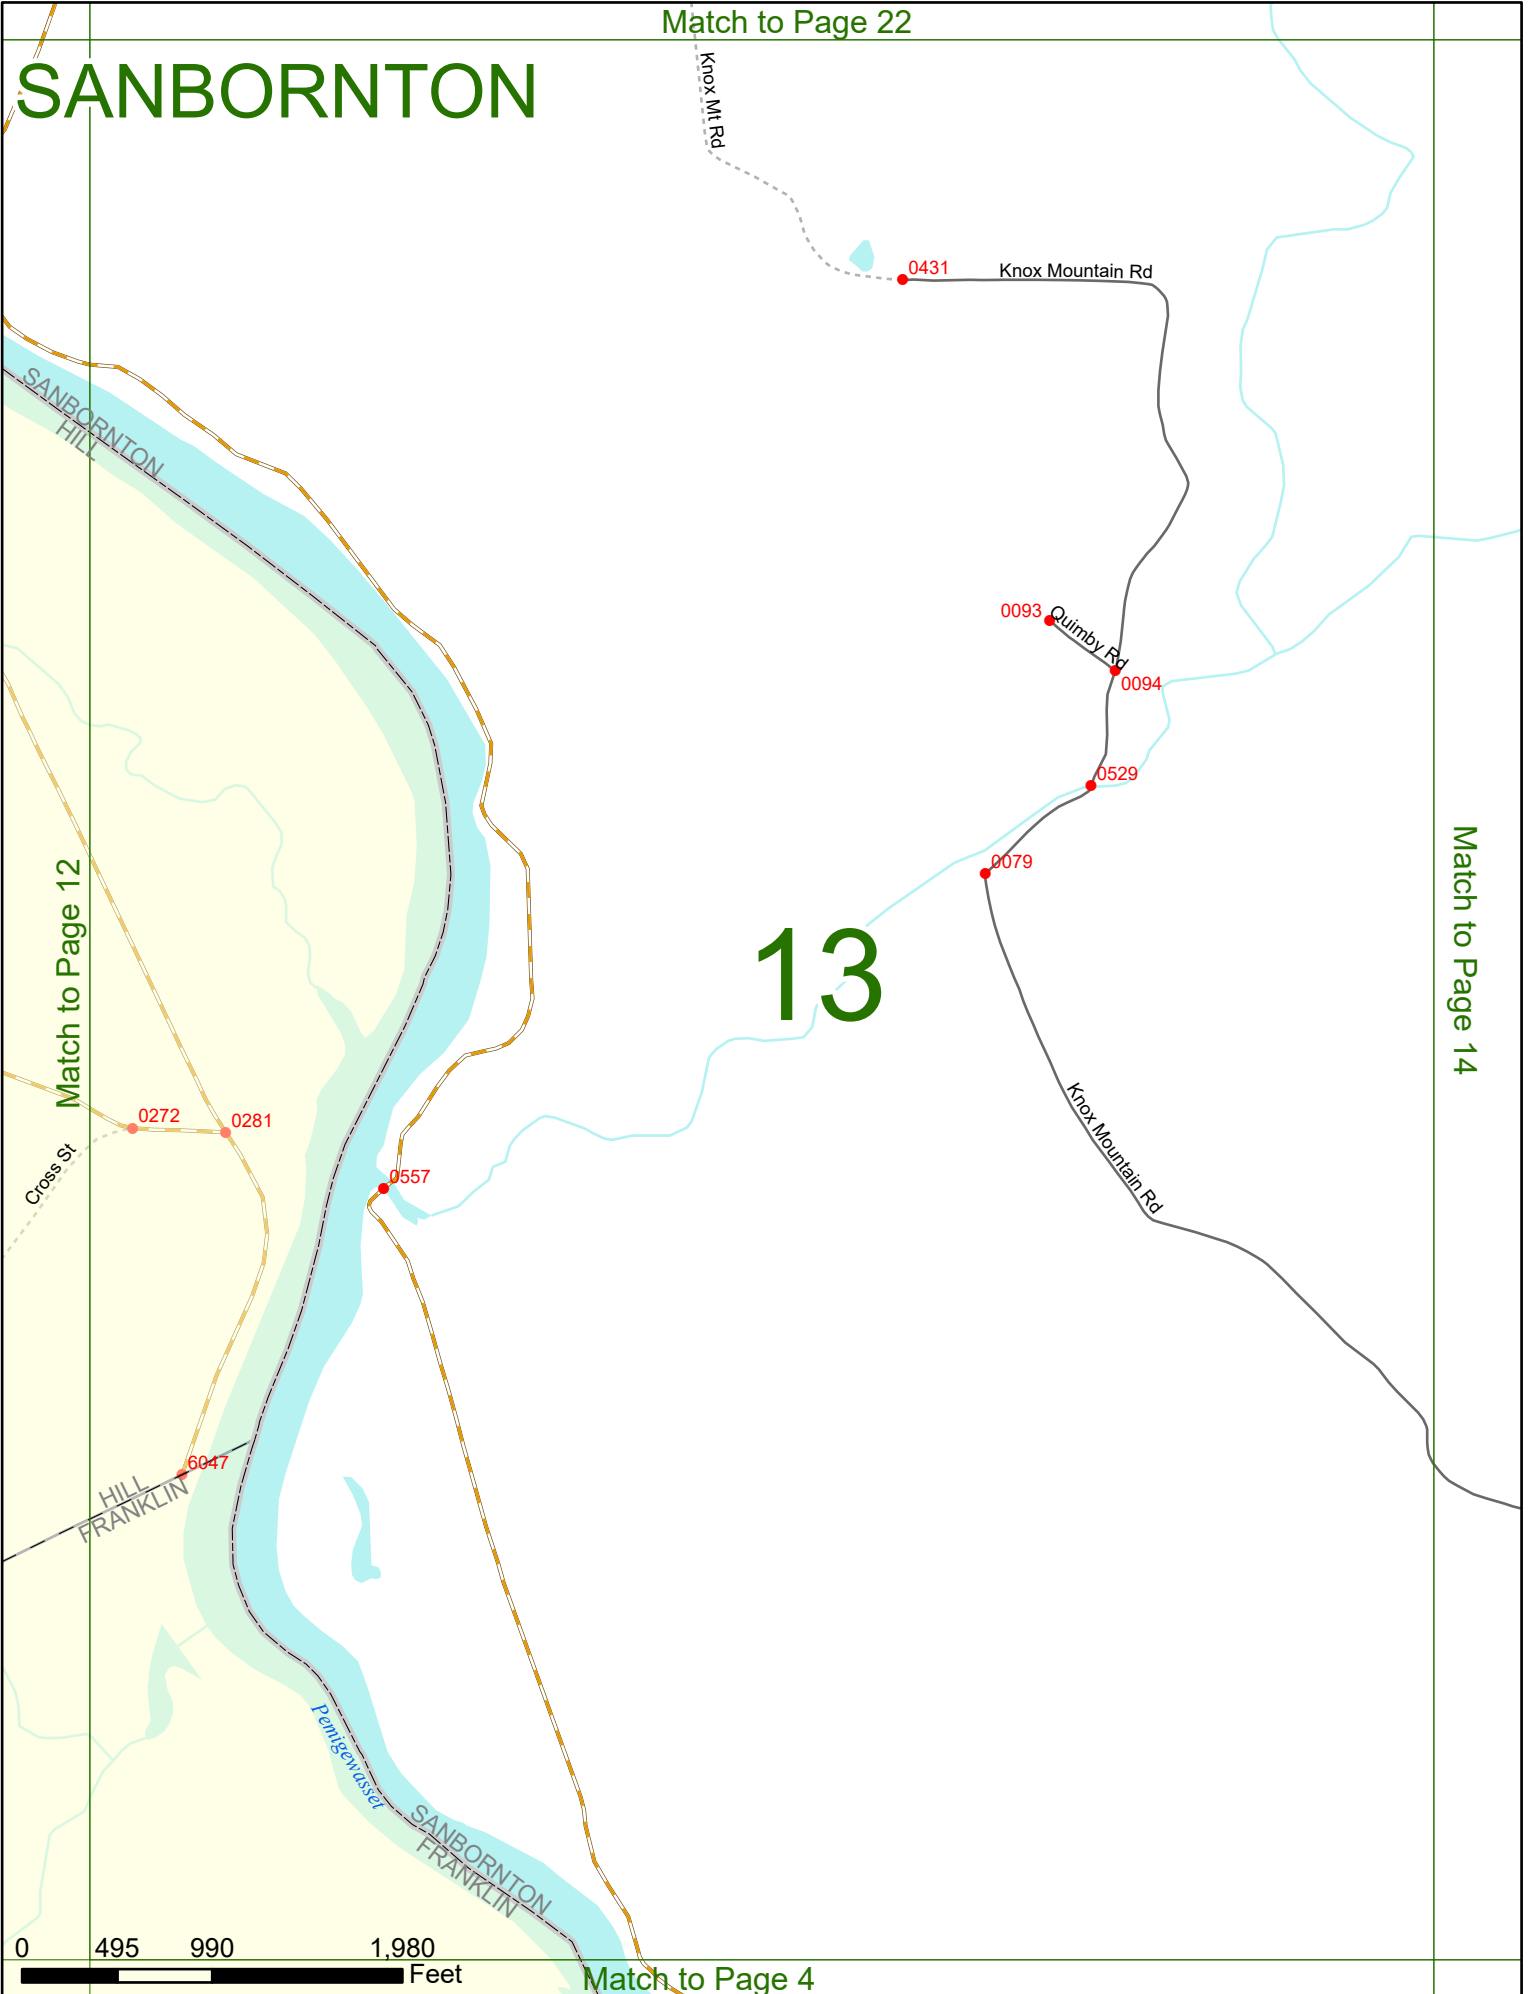

Match to Page 22

SANBORNTON

Knox Mt Rd

0431

Knox Mountain Rd

0093

Quimby Rd

0094

0529

0079

Knox Mountain Rd

Match to Page 14

13

Match to Page 12

0272

0281

0557

0647

HILL
FRANKLIN

Penigewasser

SANBORNTON
FRANKLIN

0 495 990 1,980 Feet

Match to Page 4