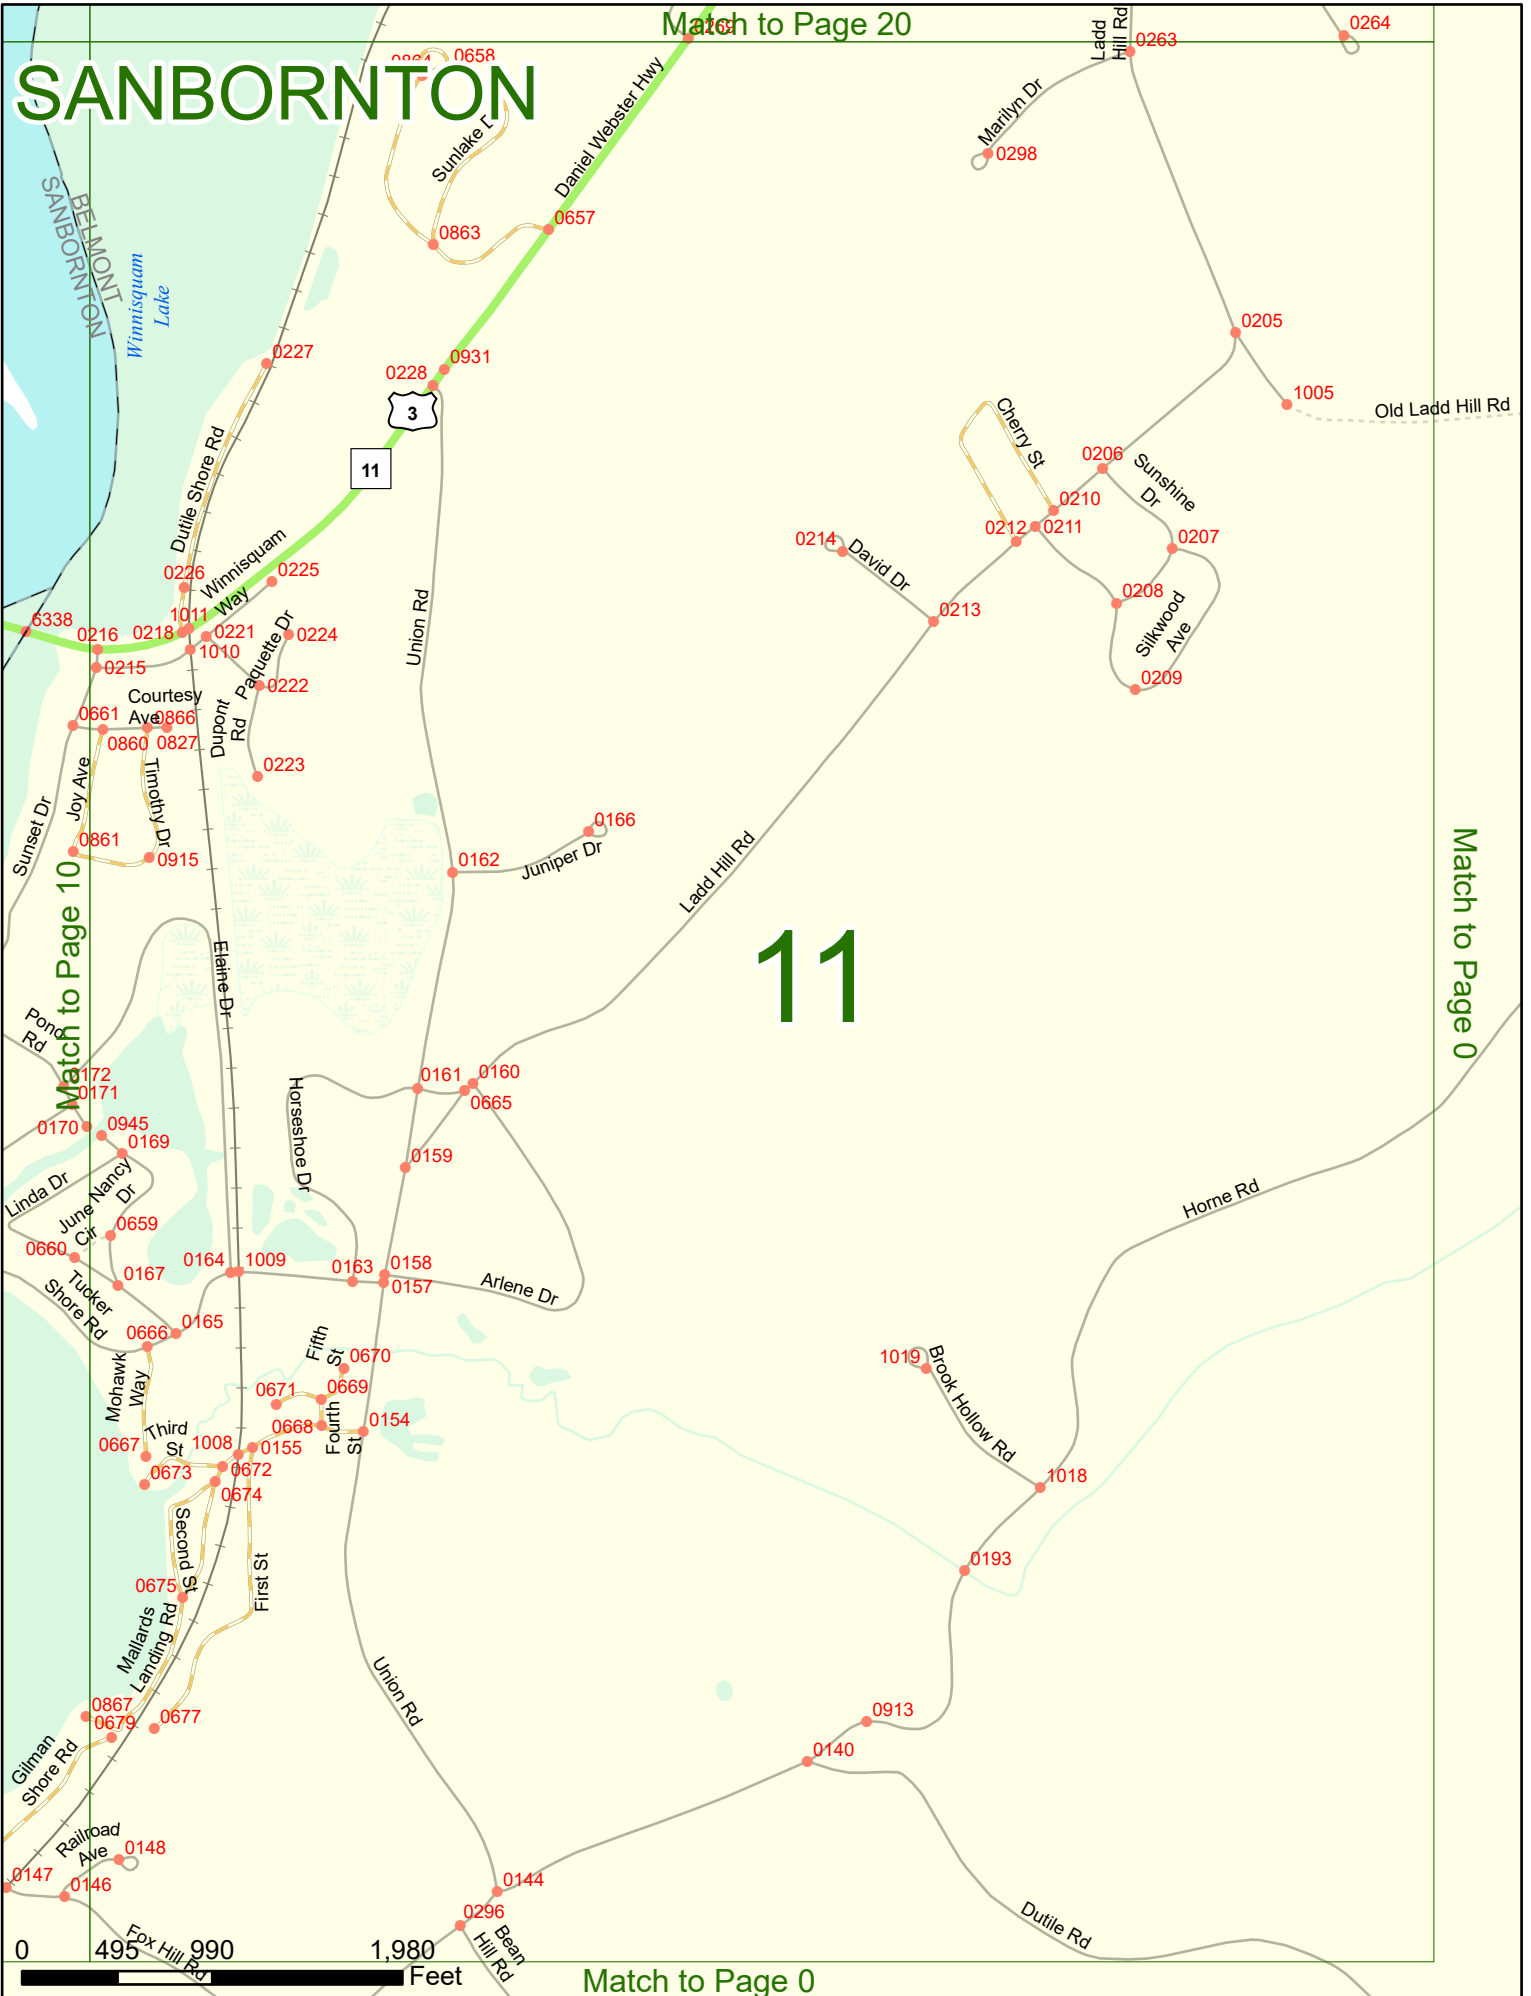

SANBORNTON

Match to Page 20

Match to Page 10

Match to Page 0

11

0 495 990 1,980 Feet

Match to Page 0