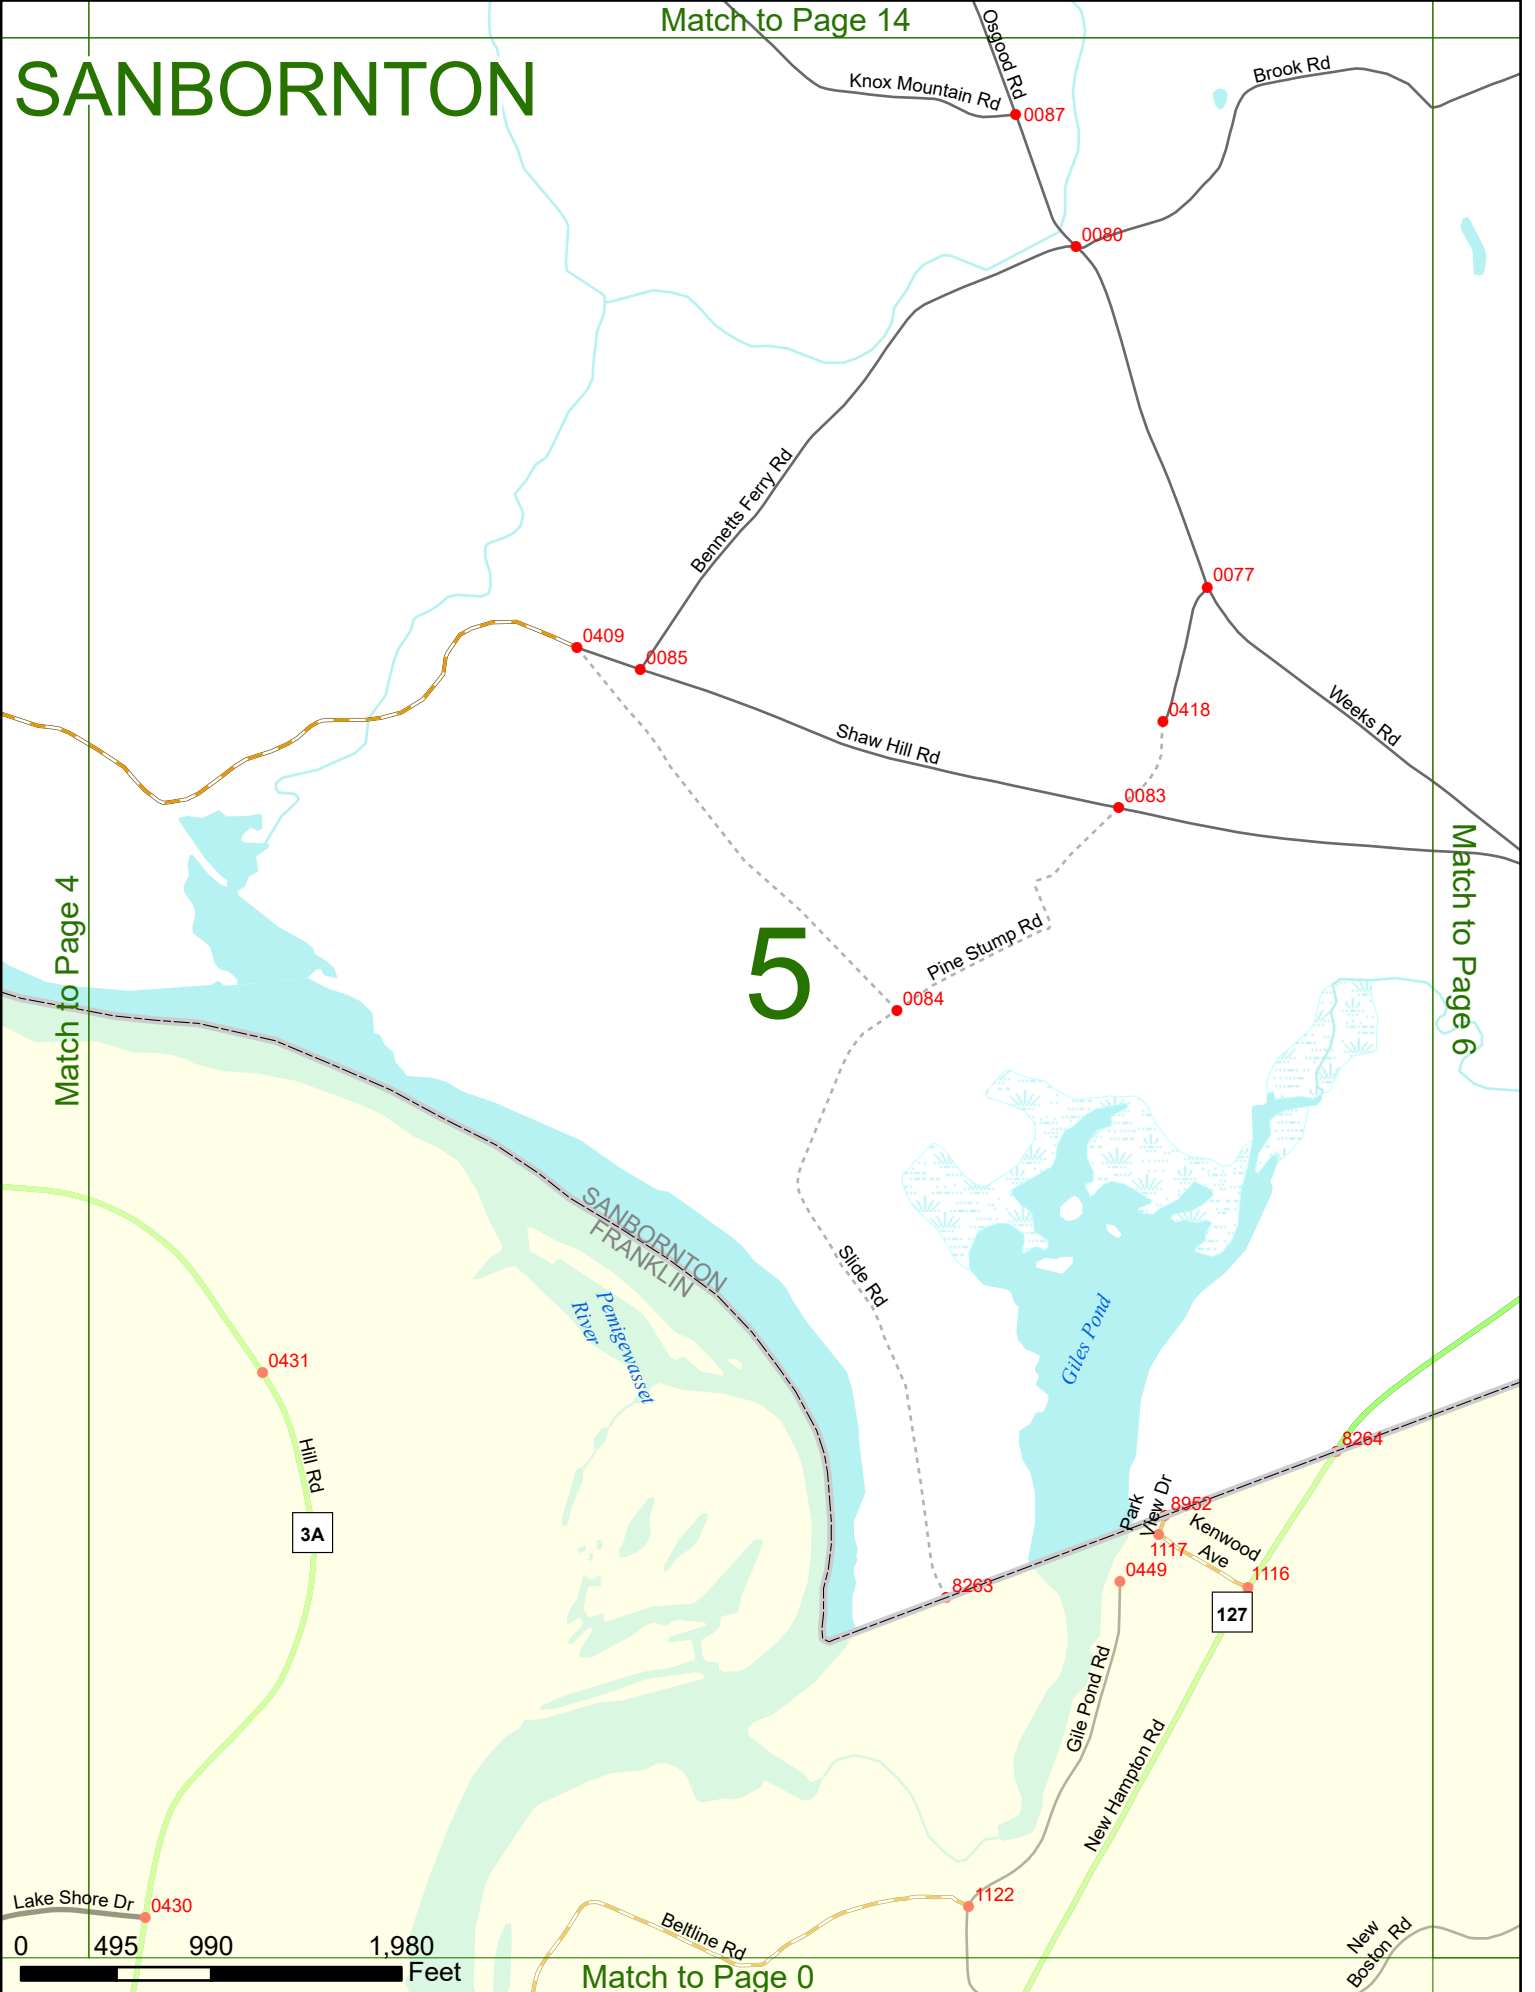

SANBORNTON

Match to Page 14

Match to Page 4

Match to Page 6

5

Match to Page 0