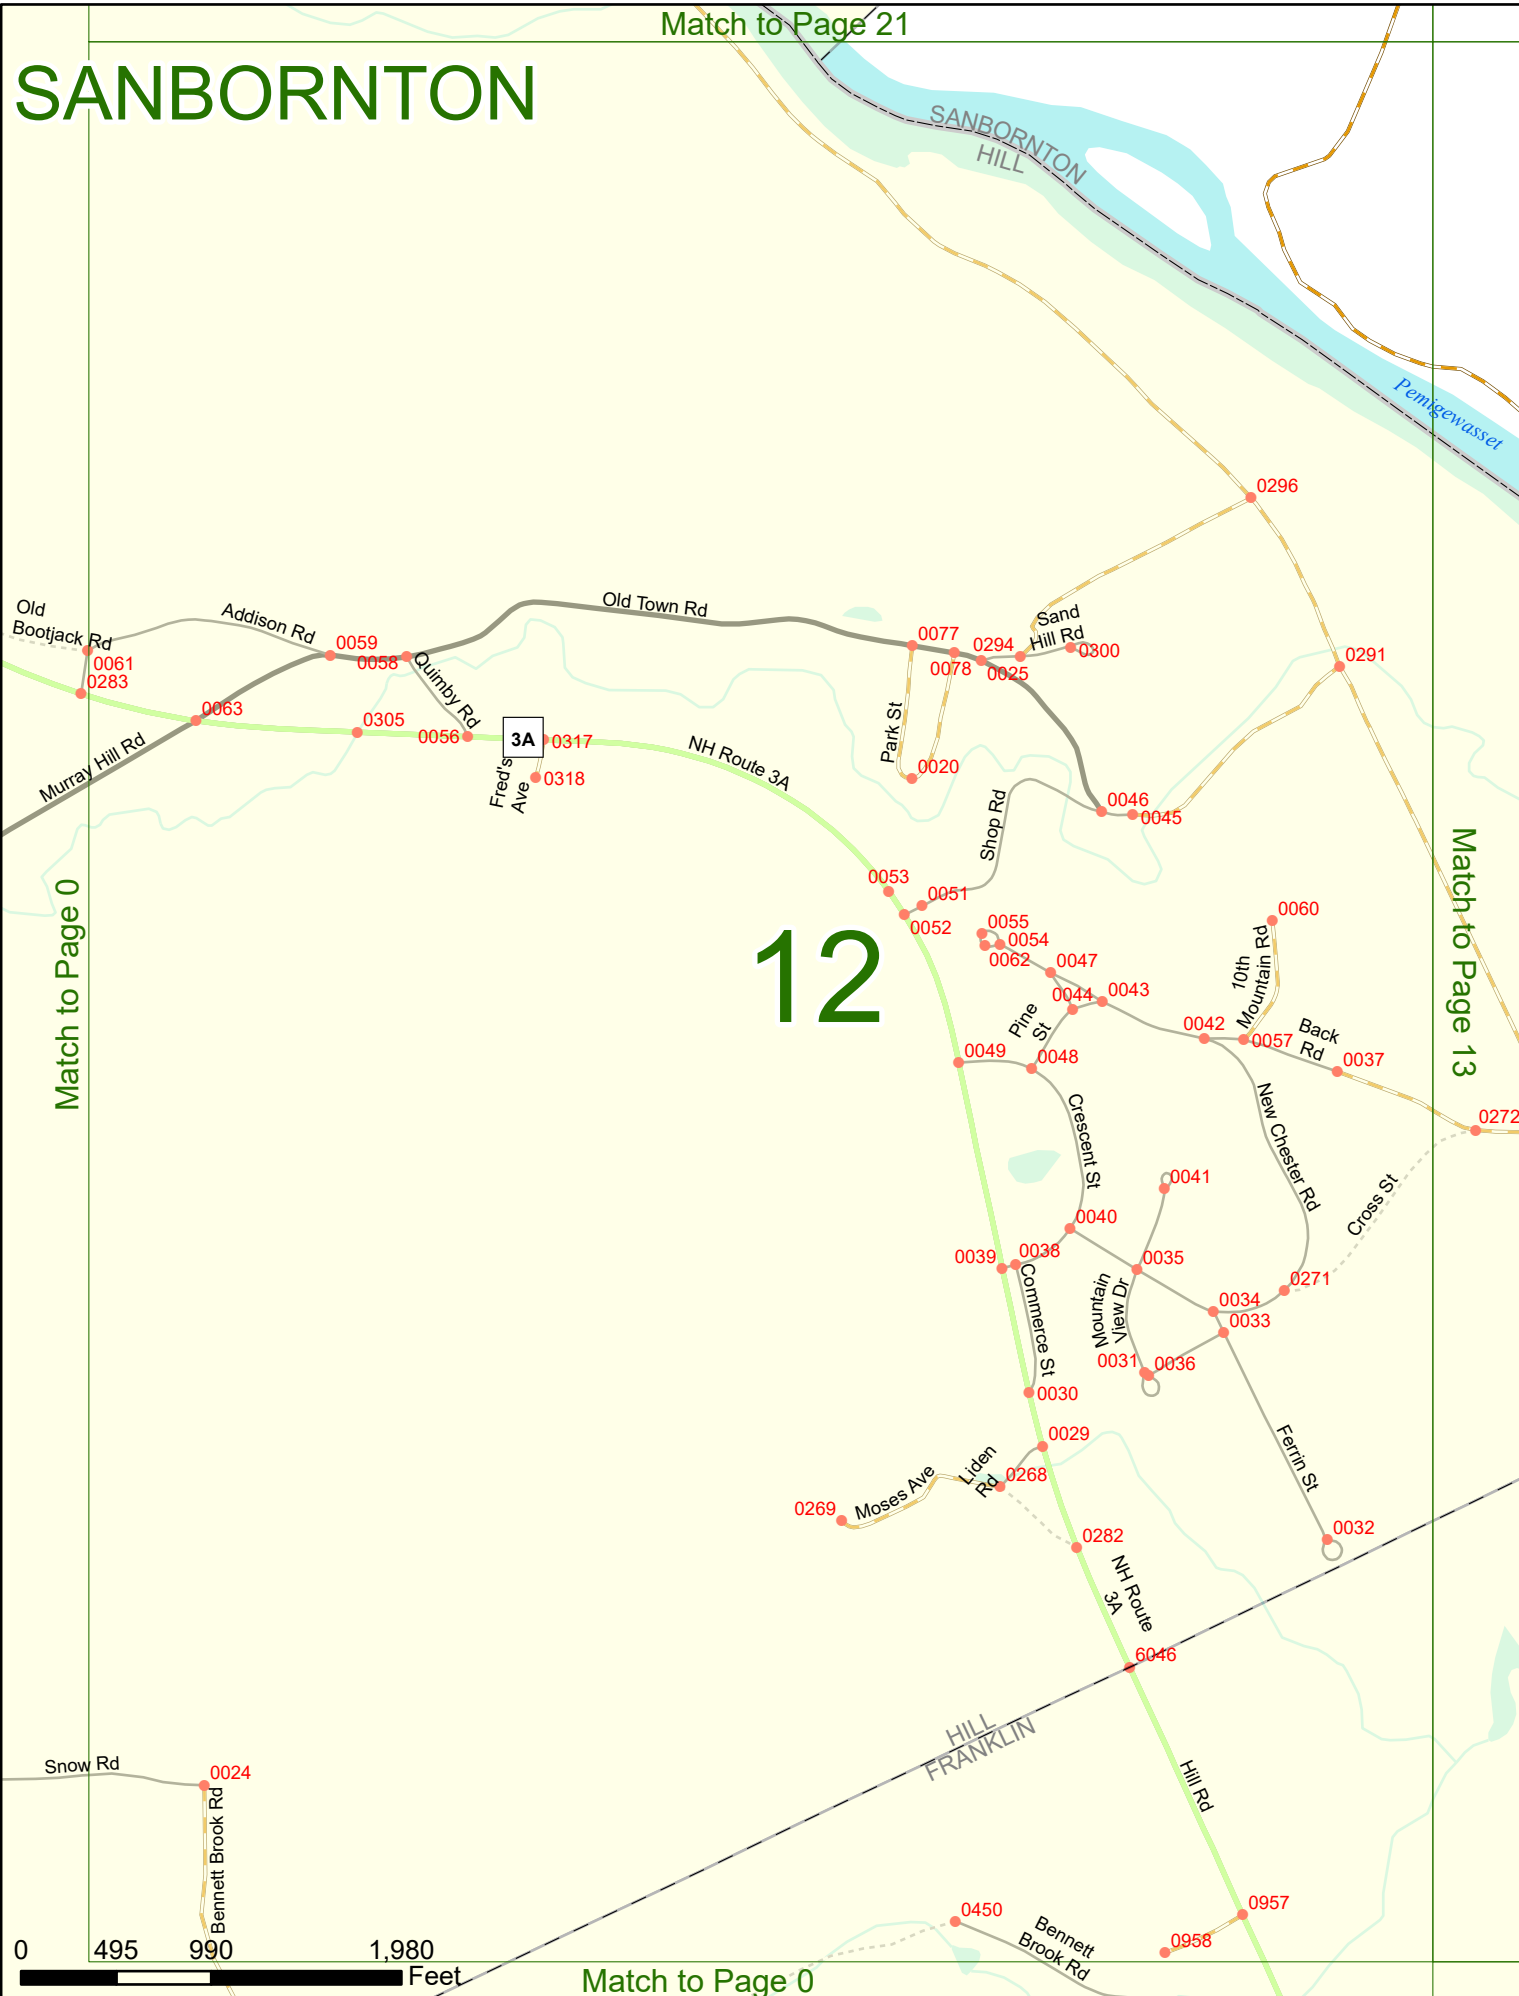

Match to Page 21

SANBORNTON

12

Match to Page 0

Match to Page 13

Match to Page 0