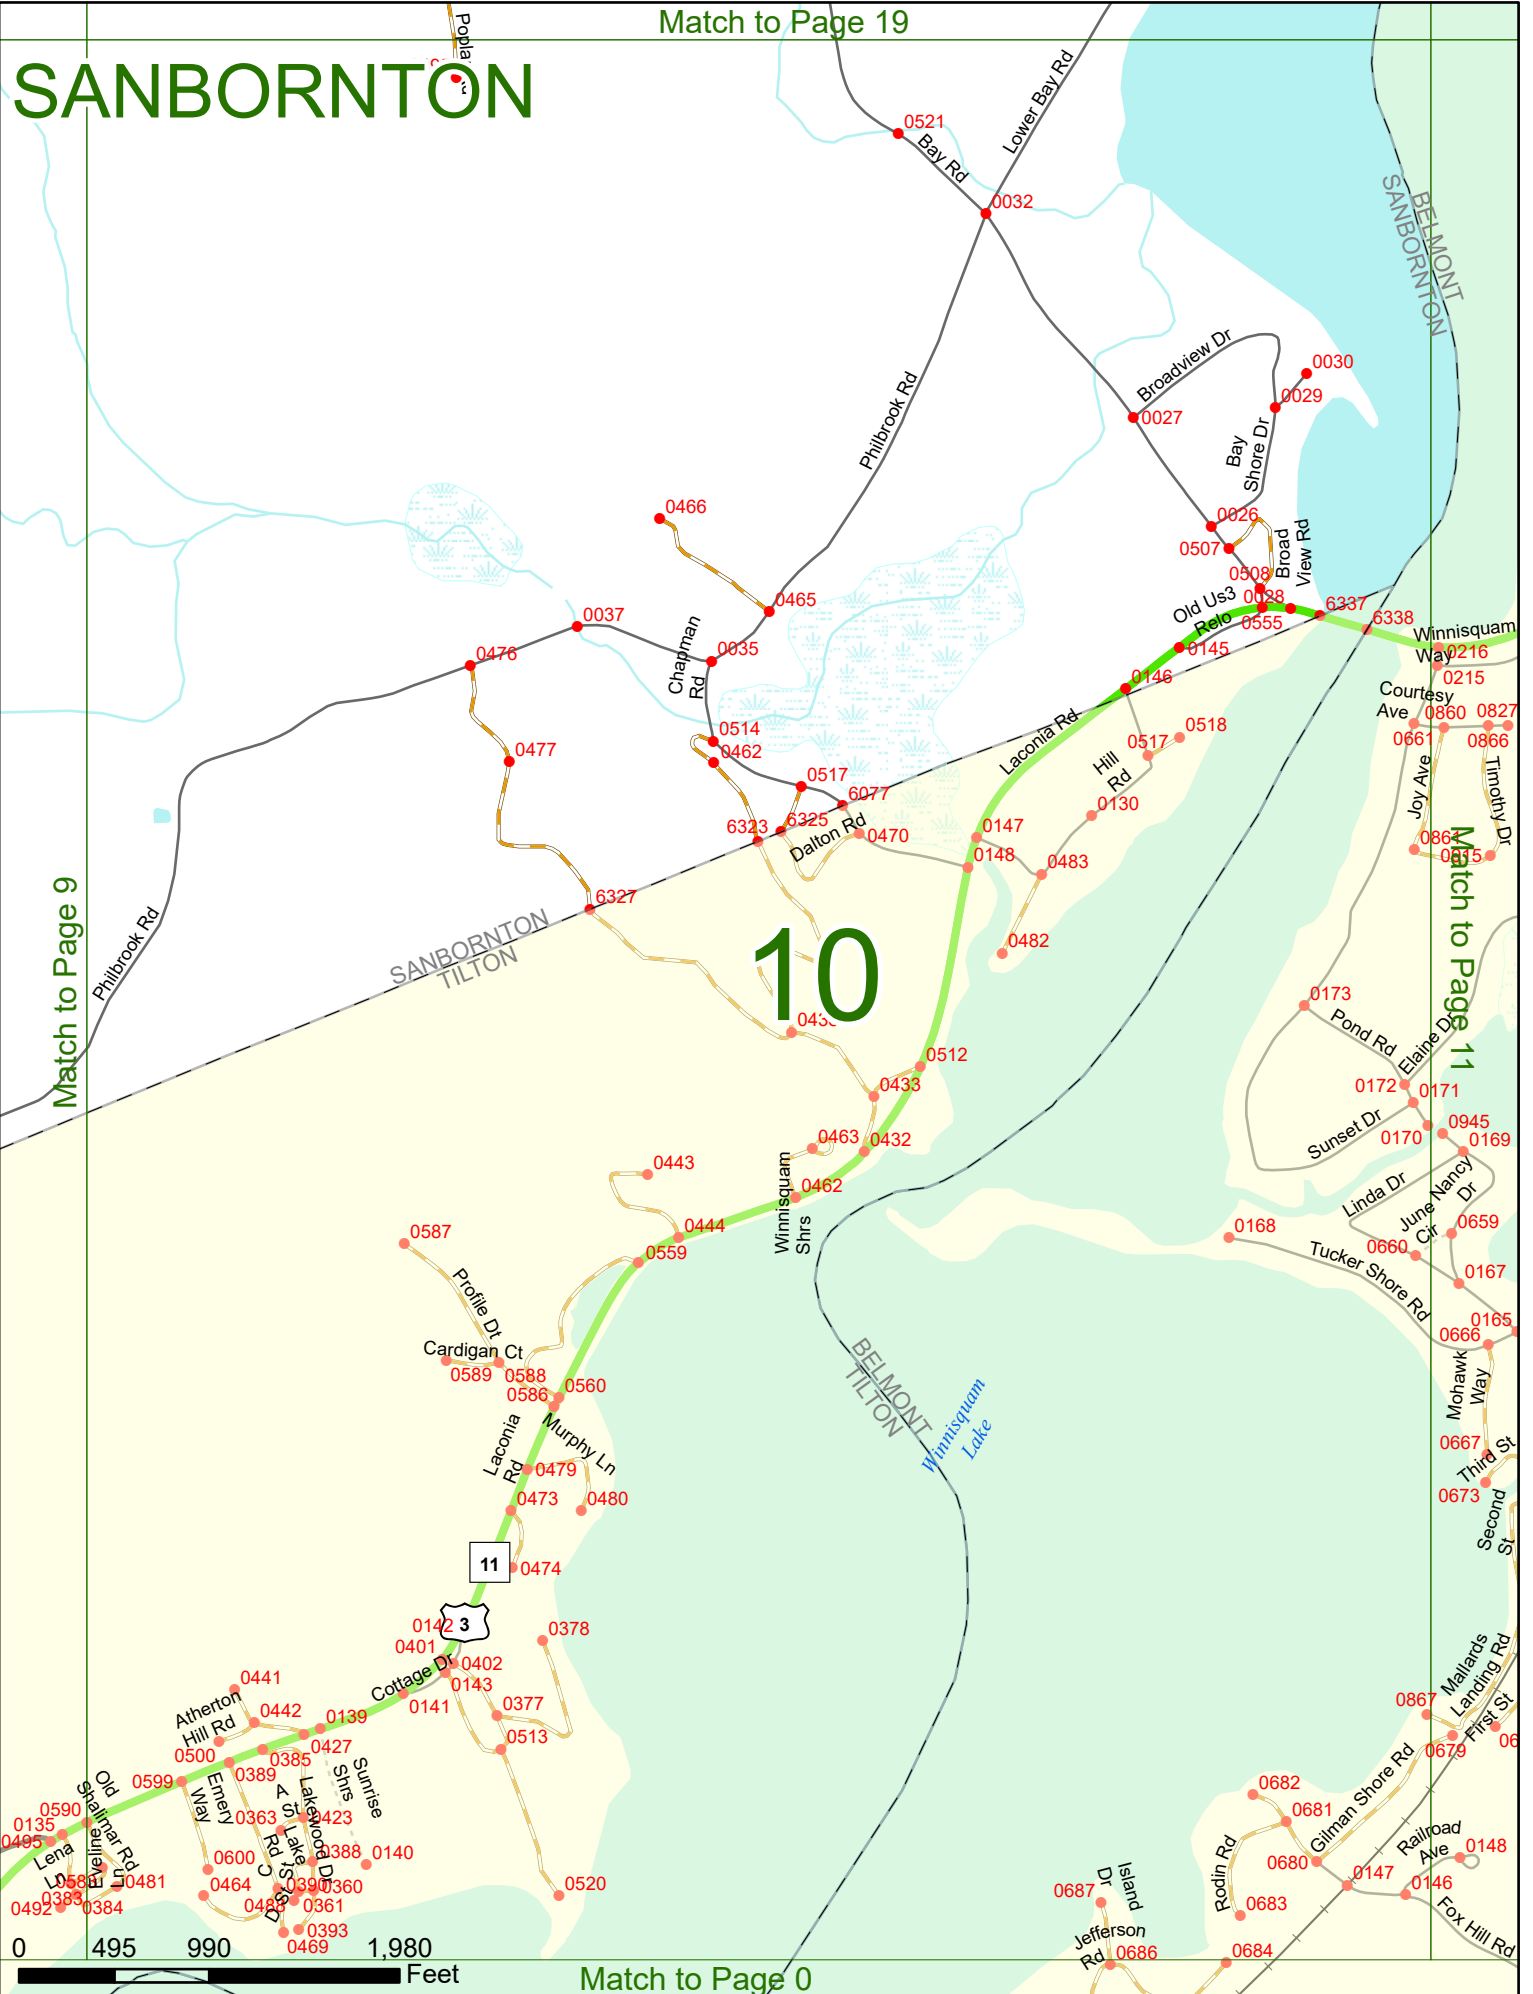

SANBORNTON

Match to Page 19

Match to Page 9

Match to Page 11

10

Match to Page 0