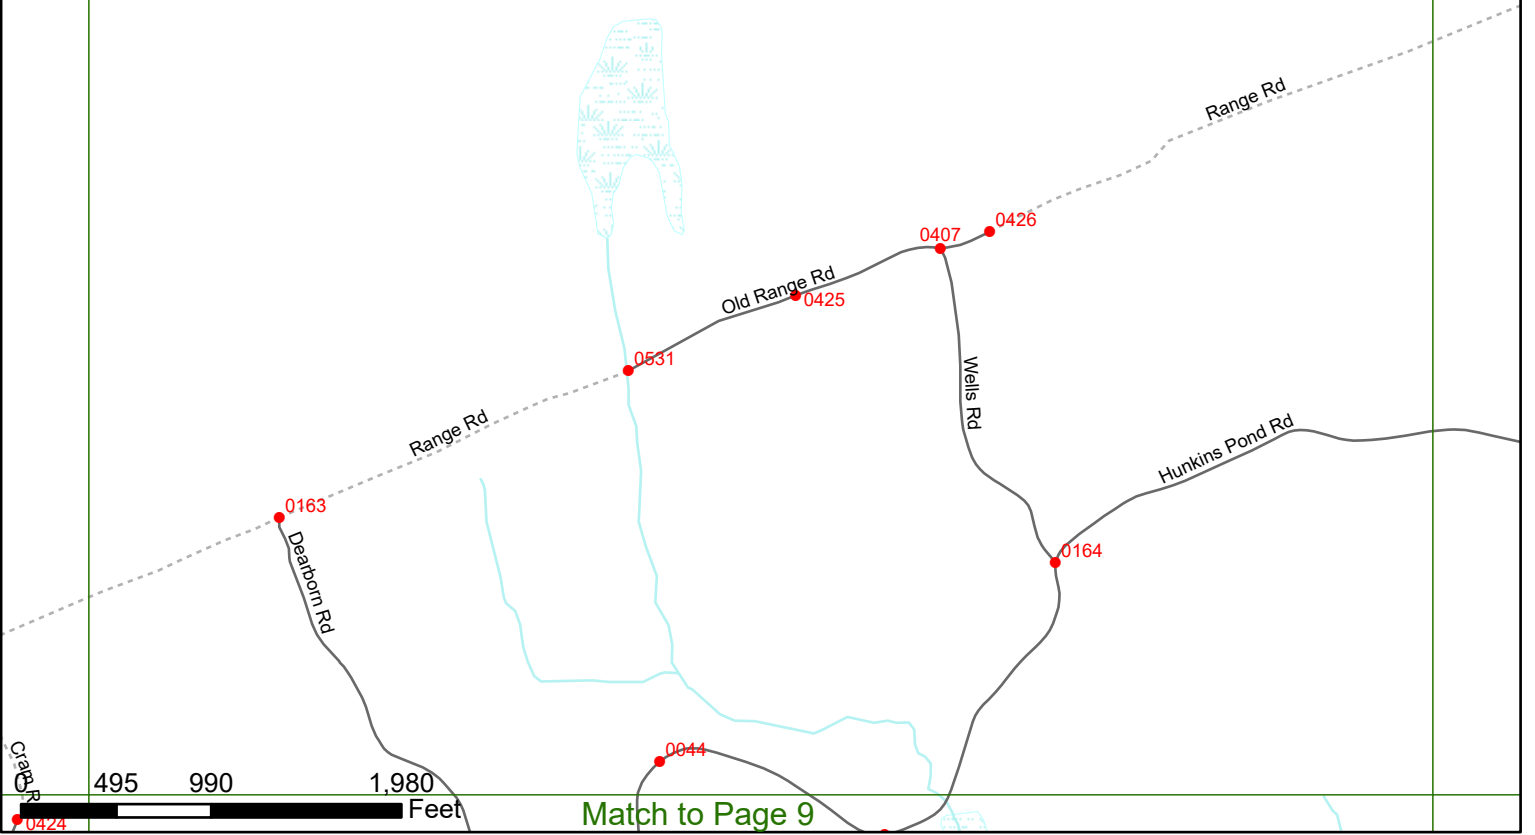

Match to Page 27

Steele Hill Rd

0184

Upper Bay Rd

SANBORNTON

Match to Page 17

Match to Page 19

18

Match to Page 9