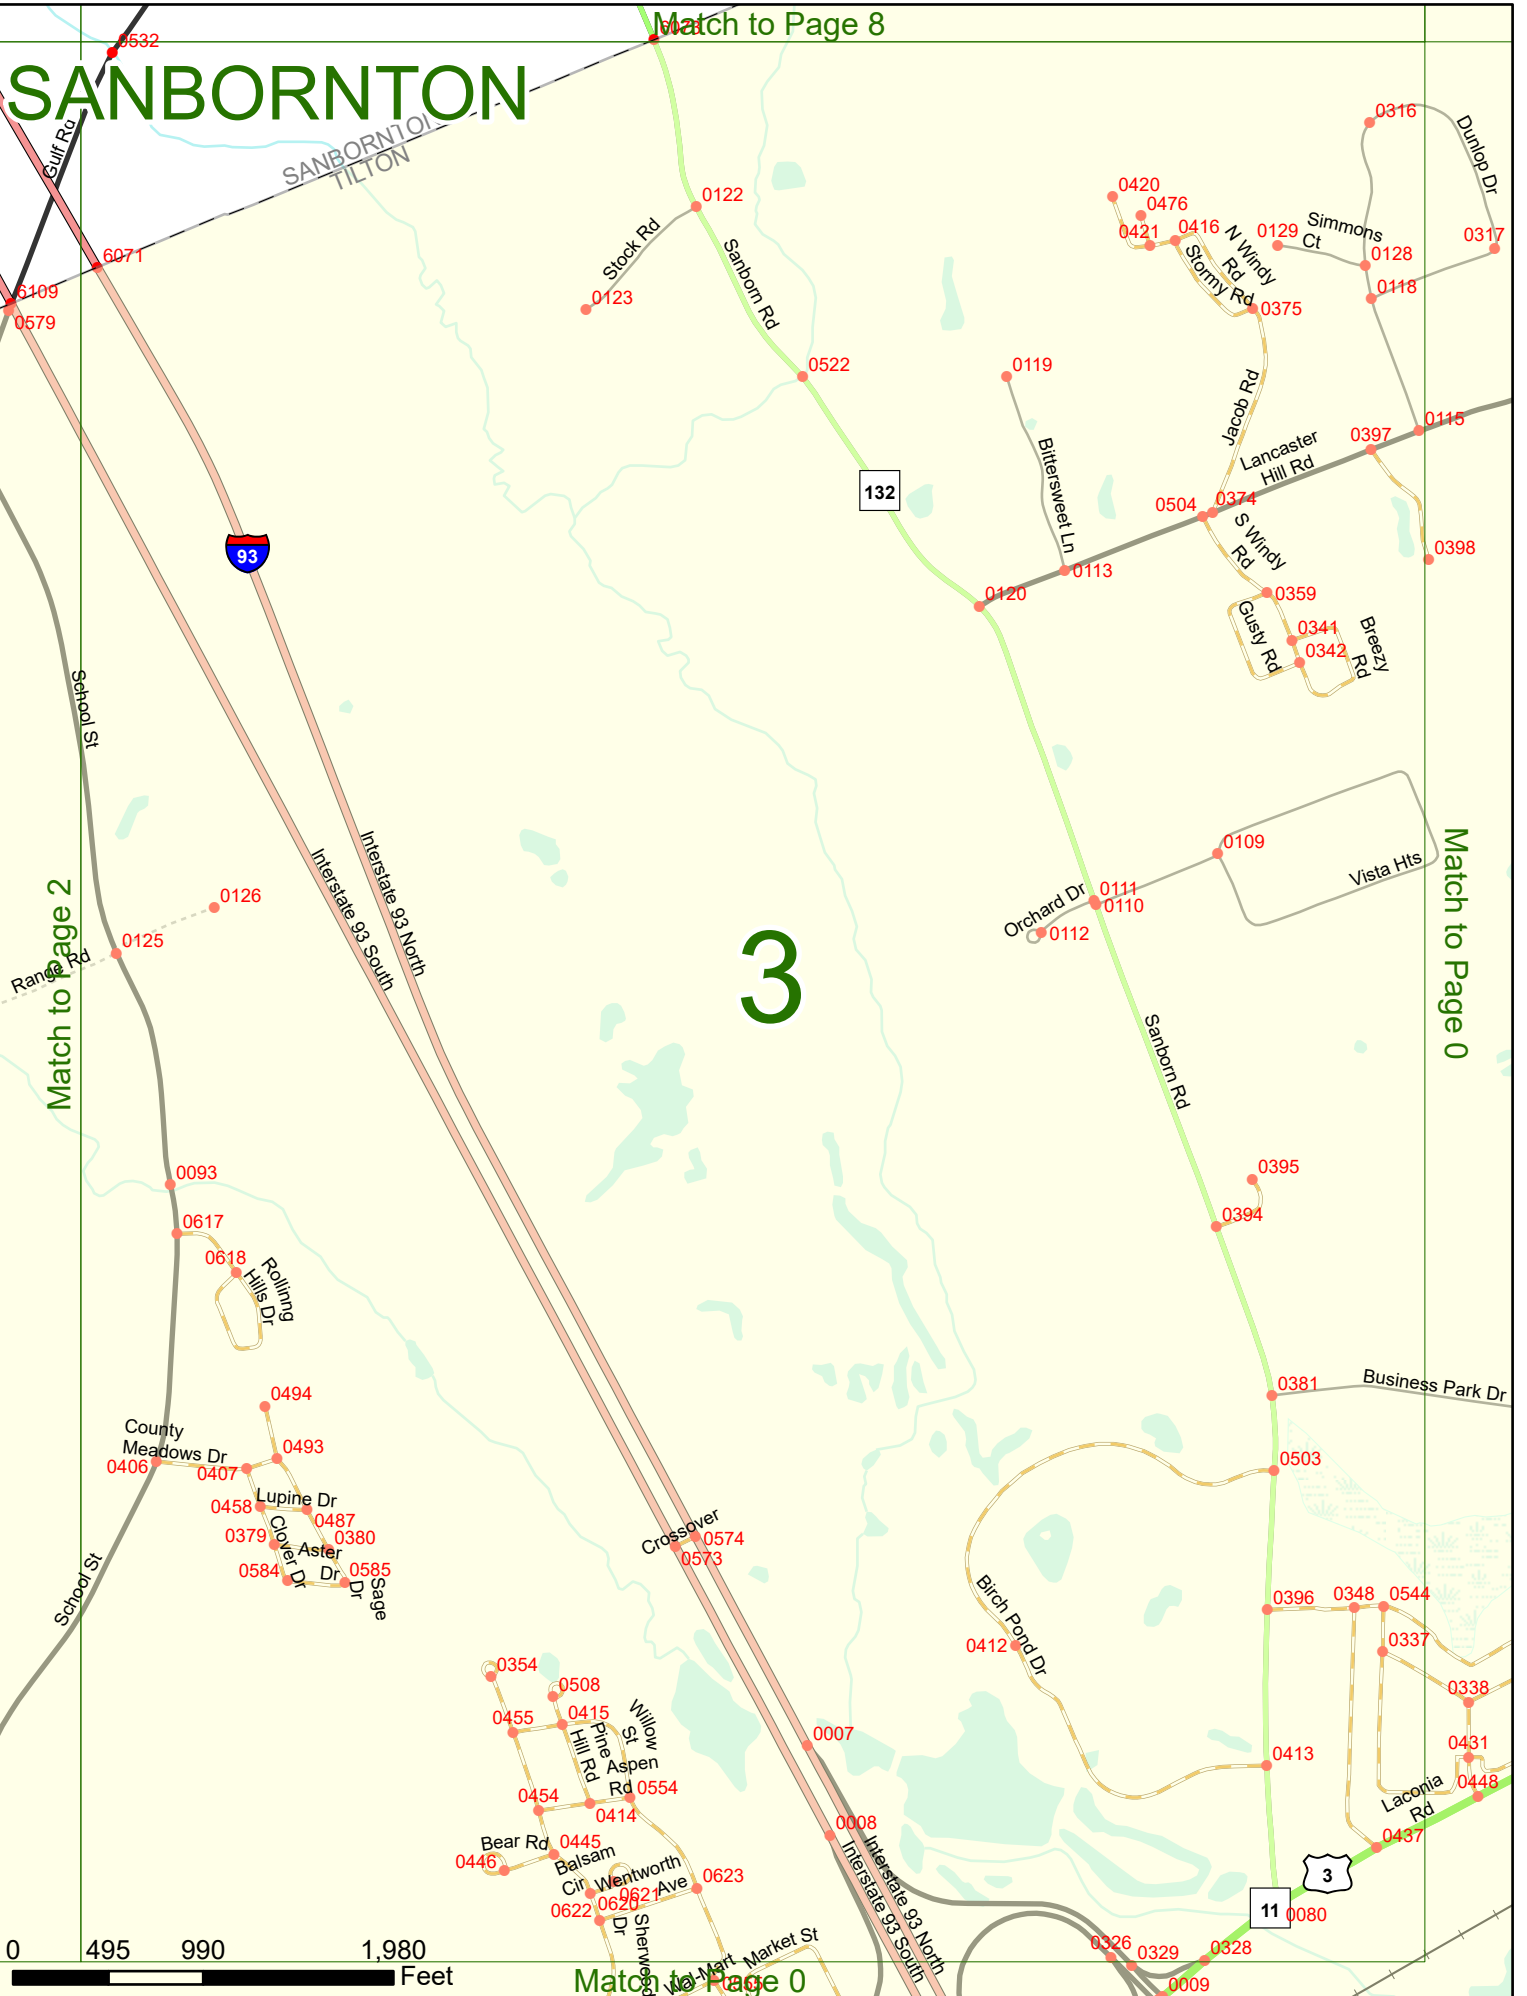

SANBORNTON

0 495 990 1,980 Feet

Match to Page 0

Match to Page 8

Match to Page 2

Match to Page 0

3