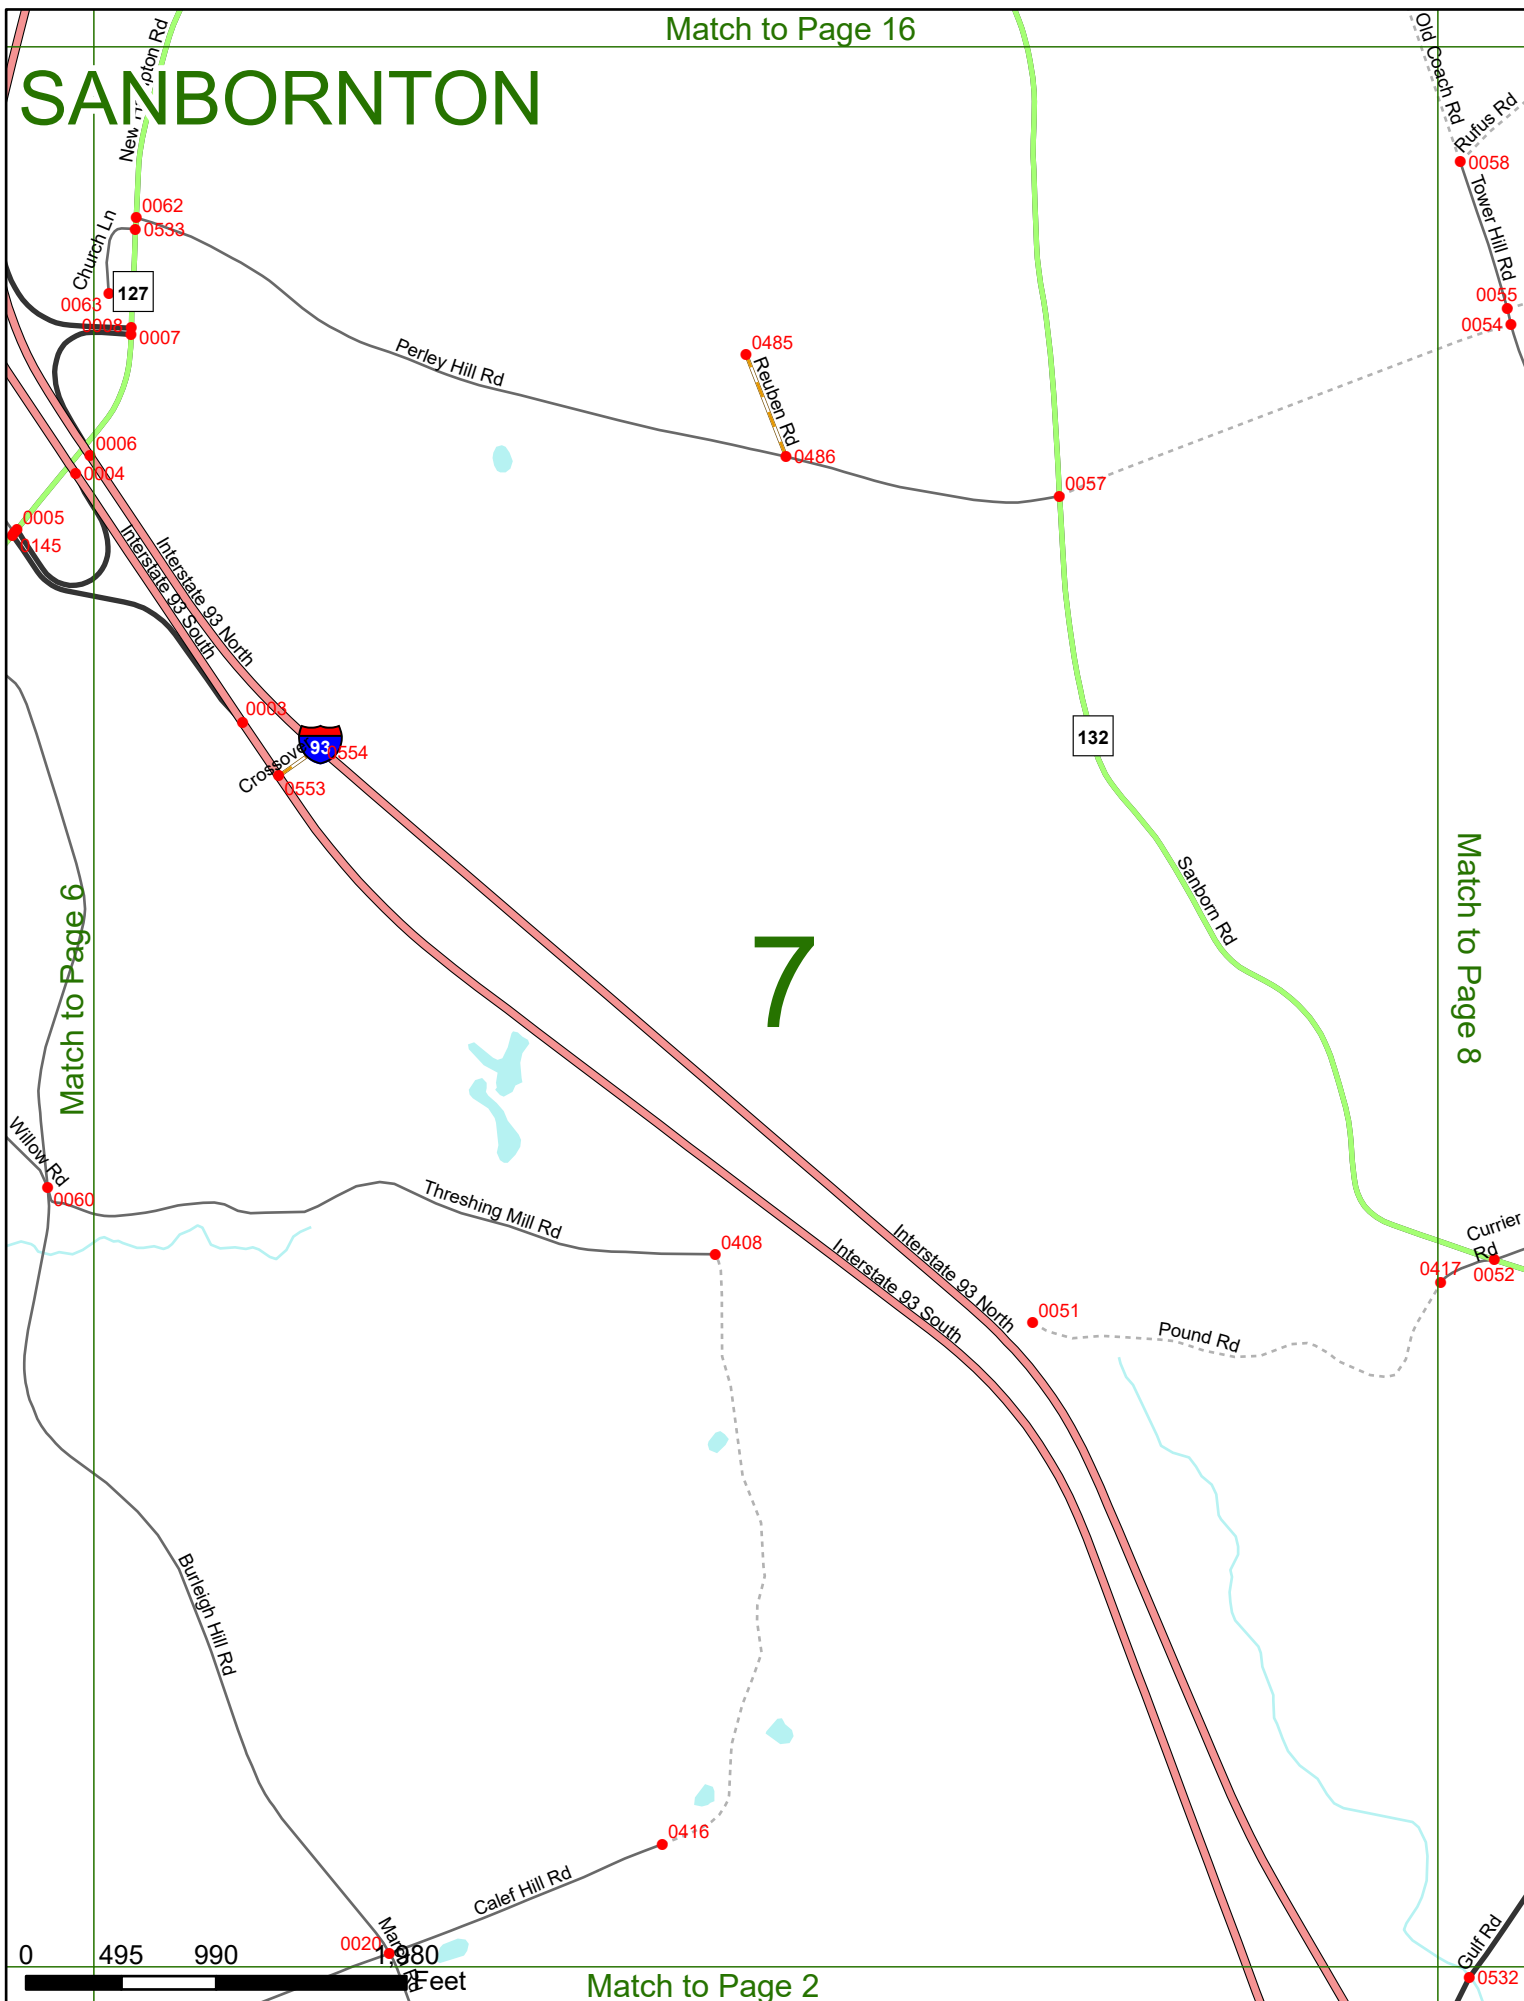

SANBORNTON

Match to Page 6

Match to Page 8

7

0 495 990 Feet

Match to Page 2