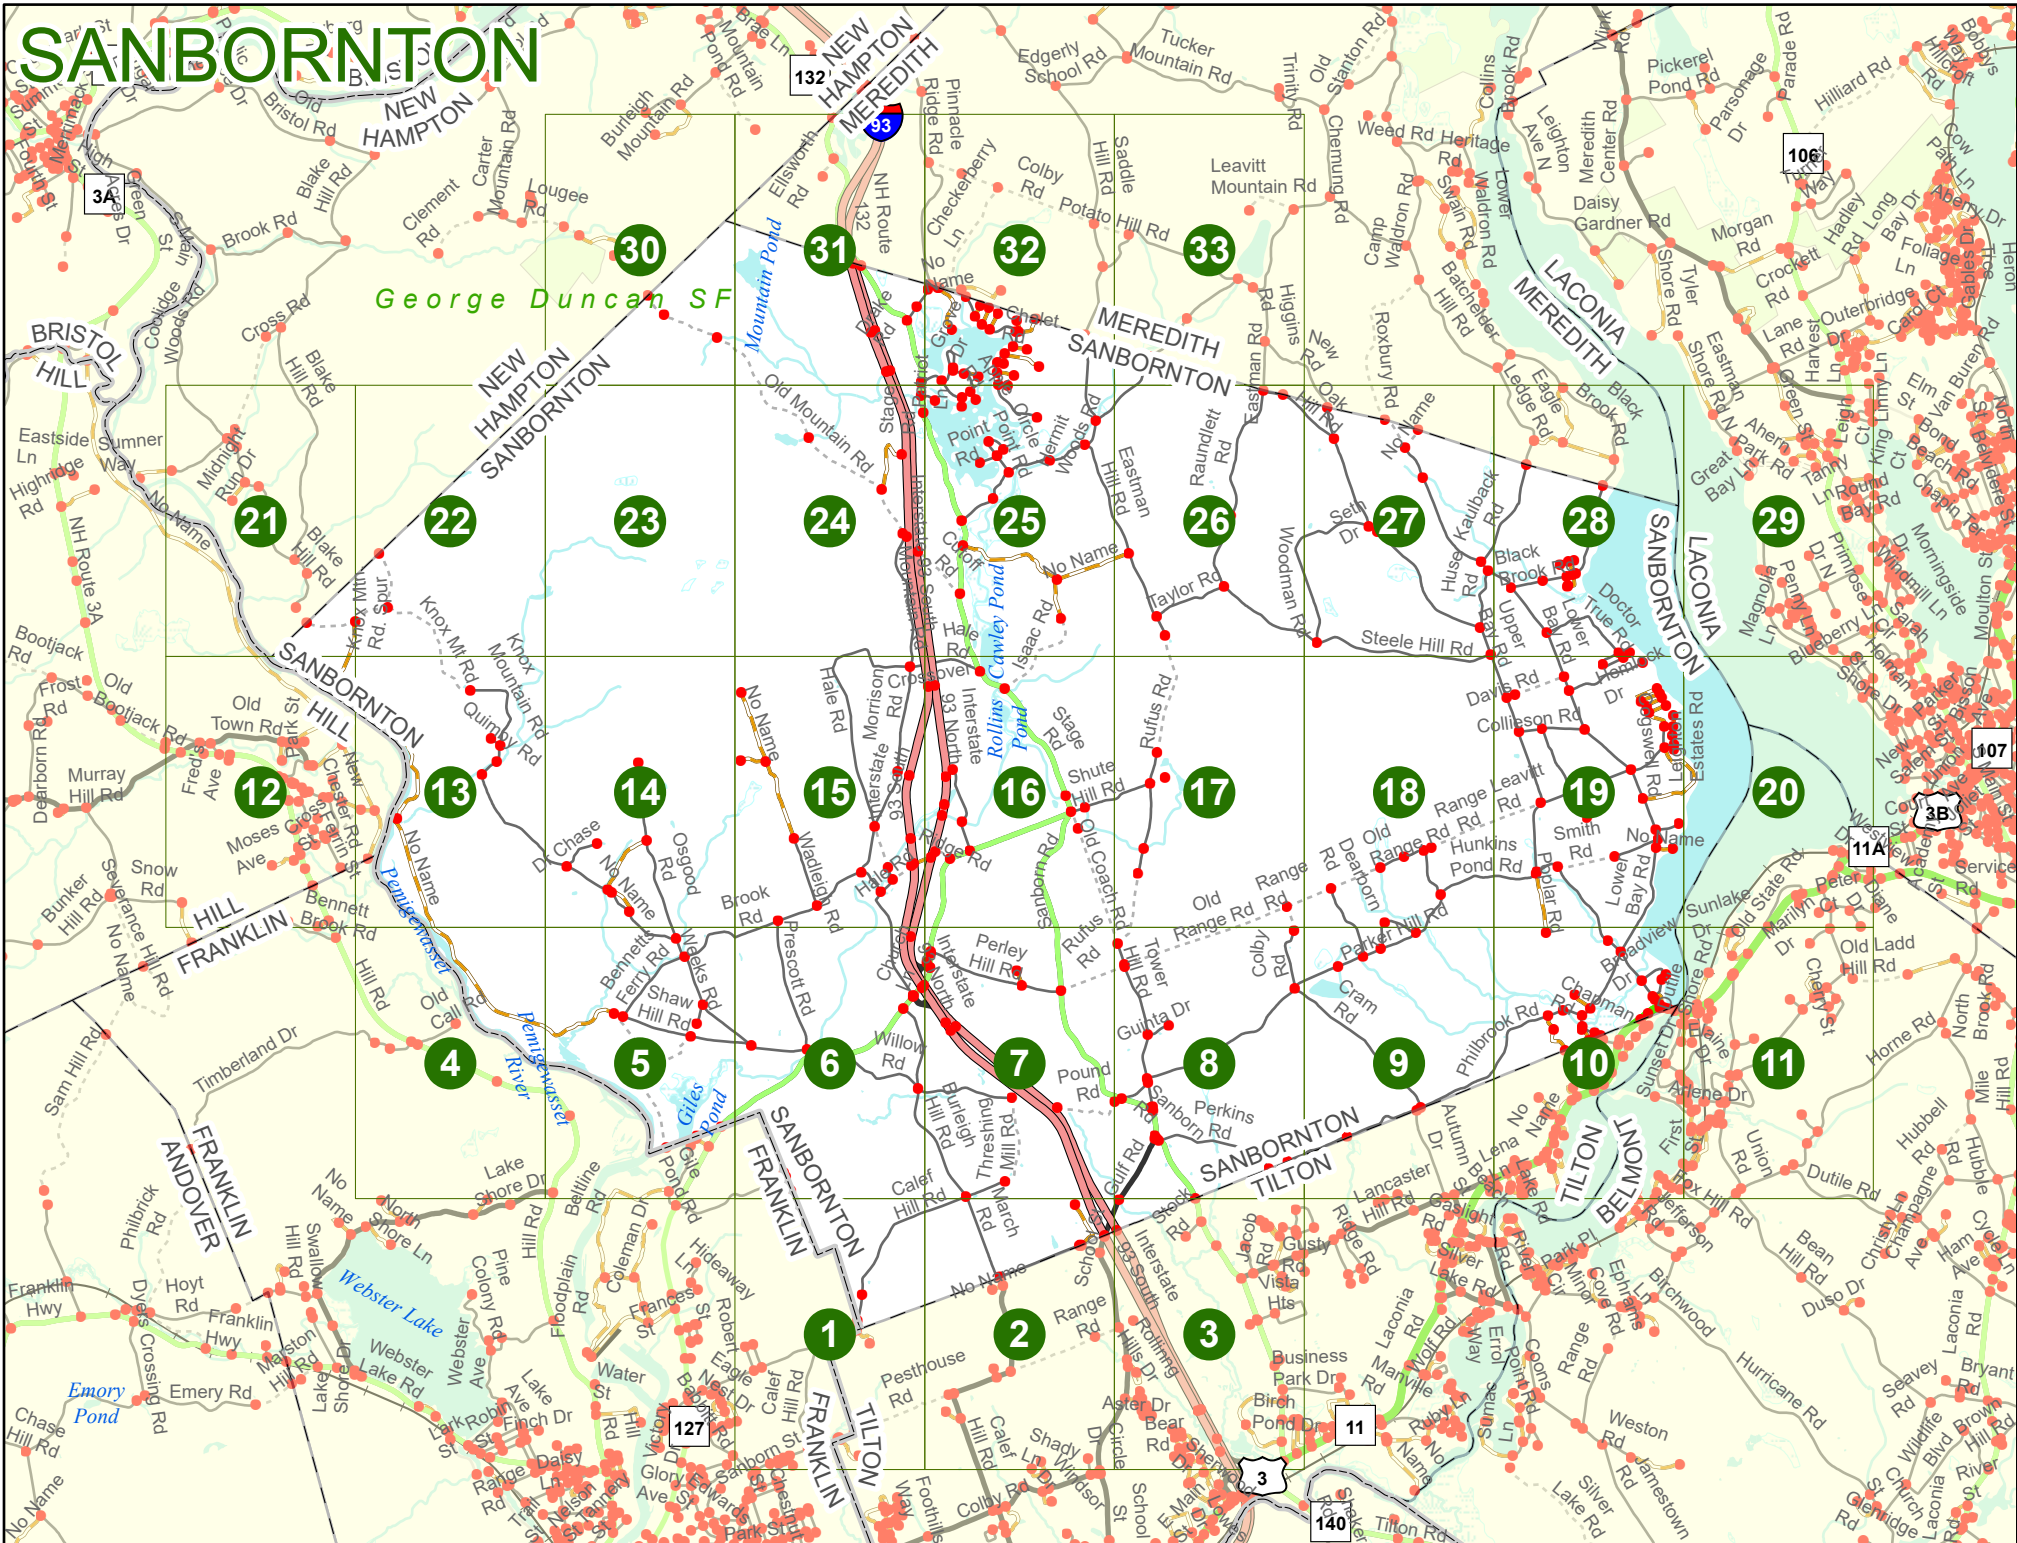

SANBORNTON