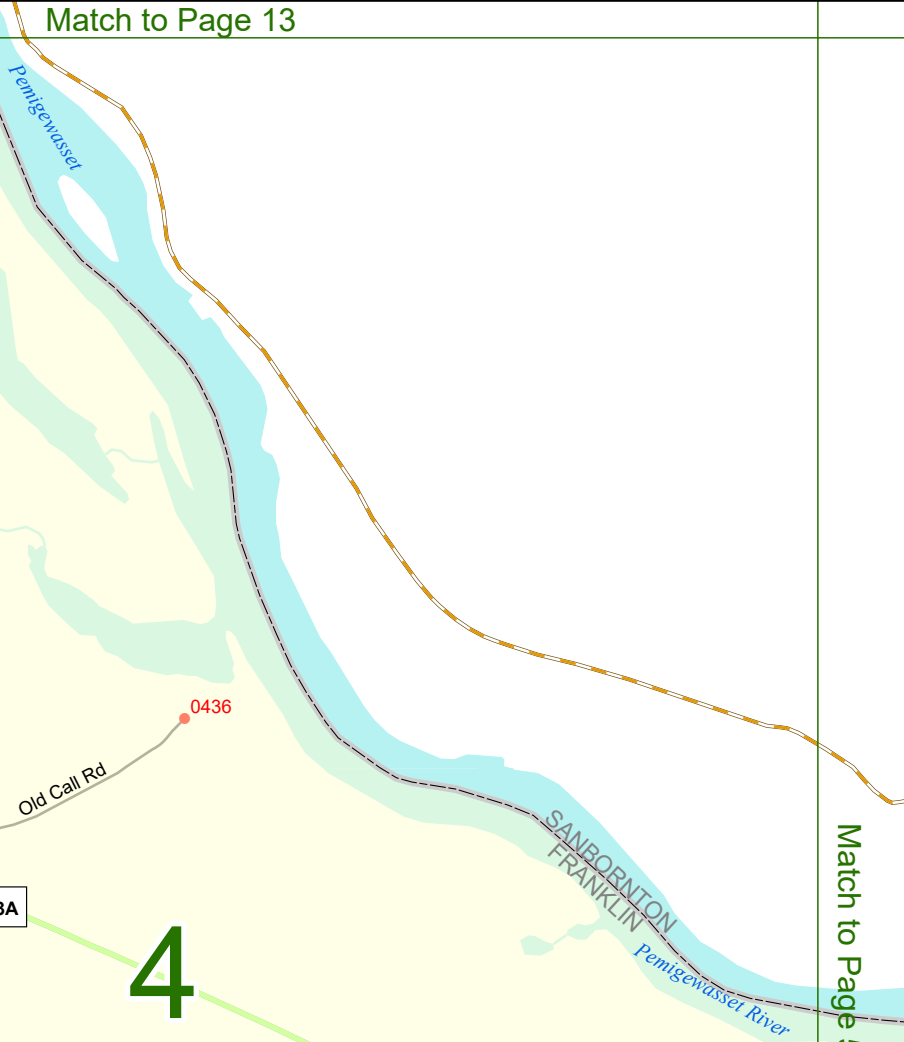

Match to Page 13

SANBORNTON

Match to Page 0

Match to Page 5

0 495 990 1,980 Feet

Match to Page 0

Ridge Farm Rd 1115

Lake Shore Dr

Hill Rd 0430

0437

0928

Timberland Dr

0433

0435

3A

4

Old Call Rd

0436

Hill Rd

0432