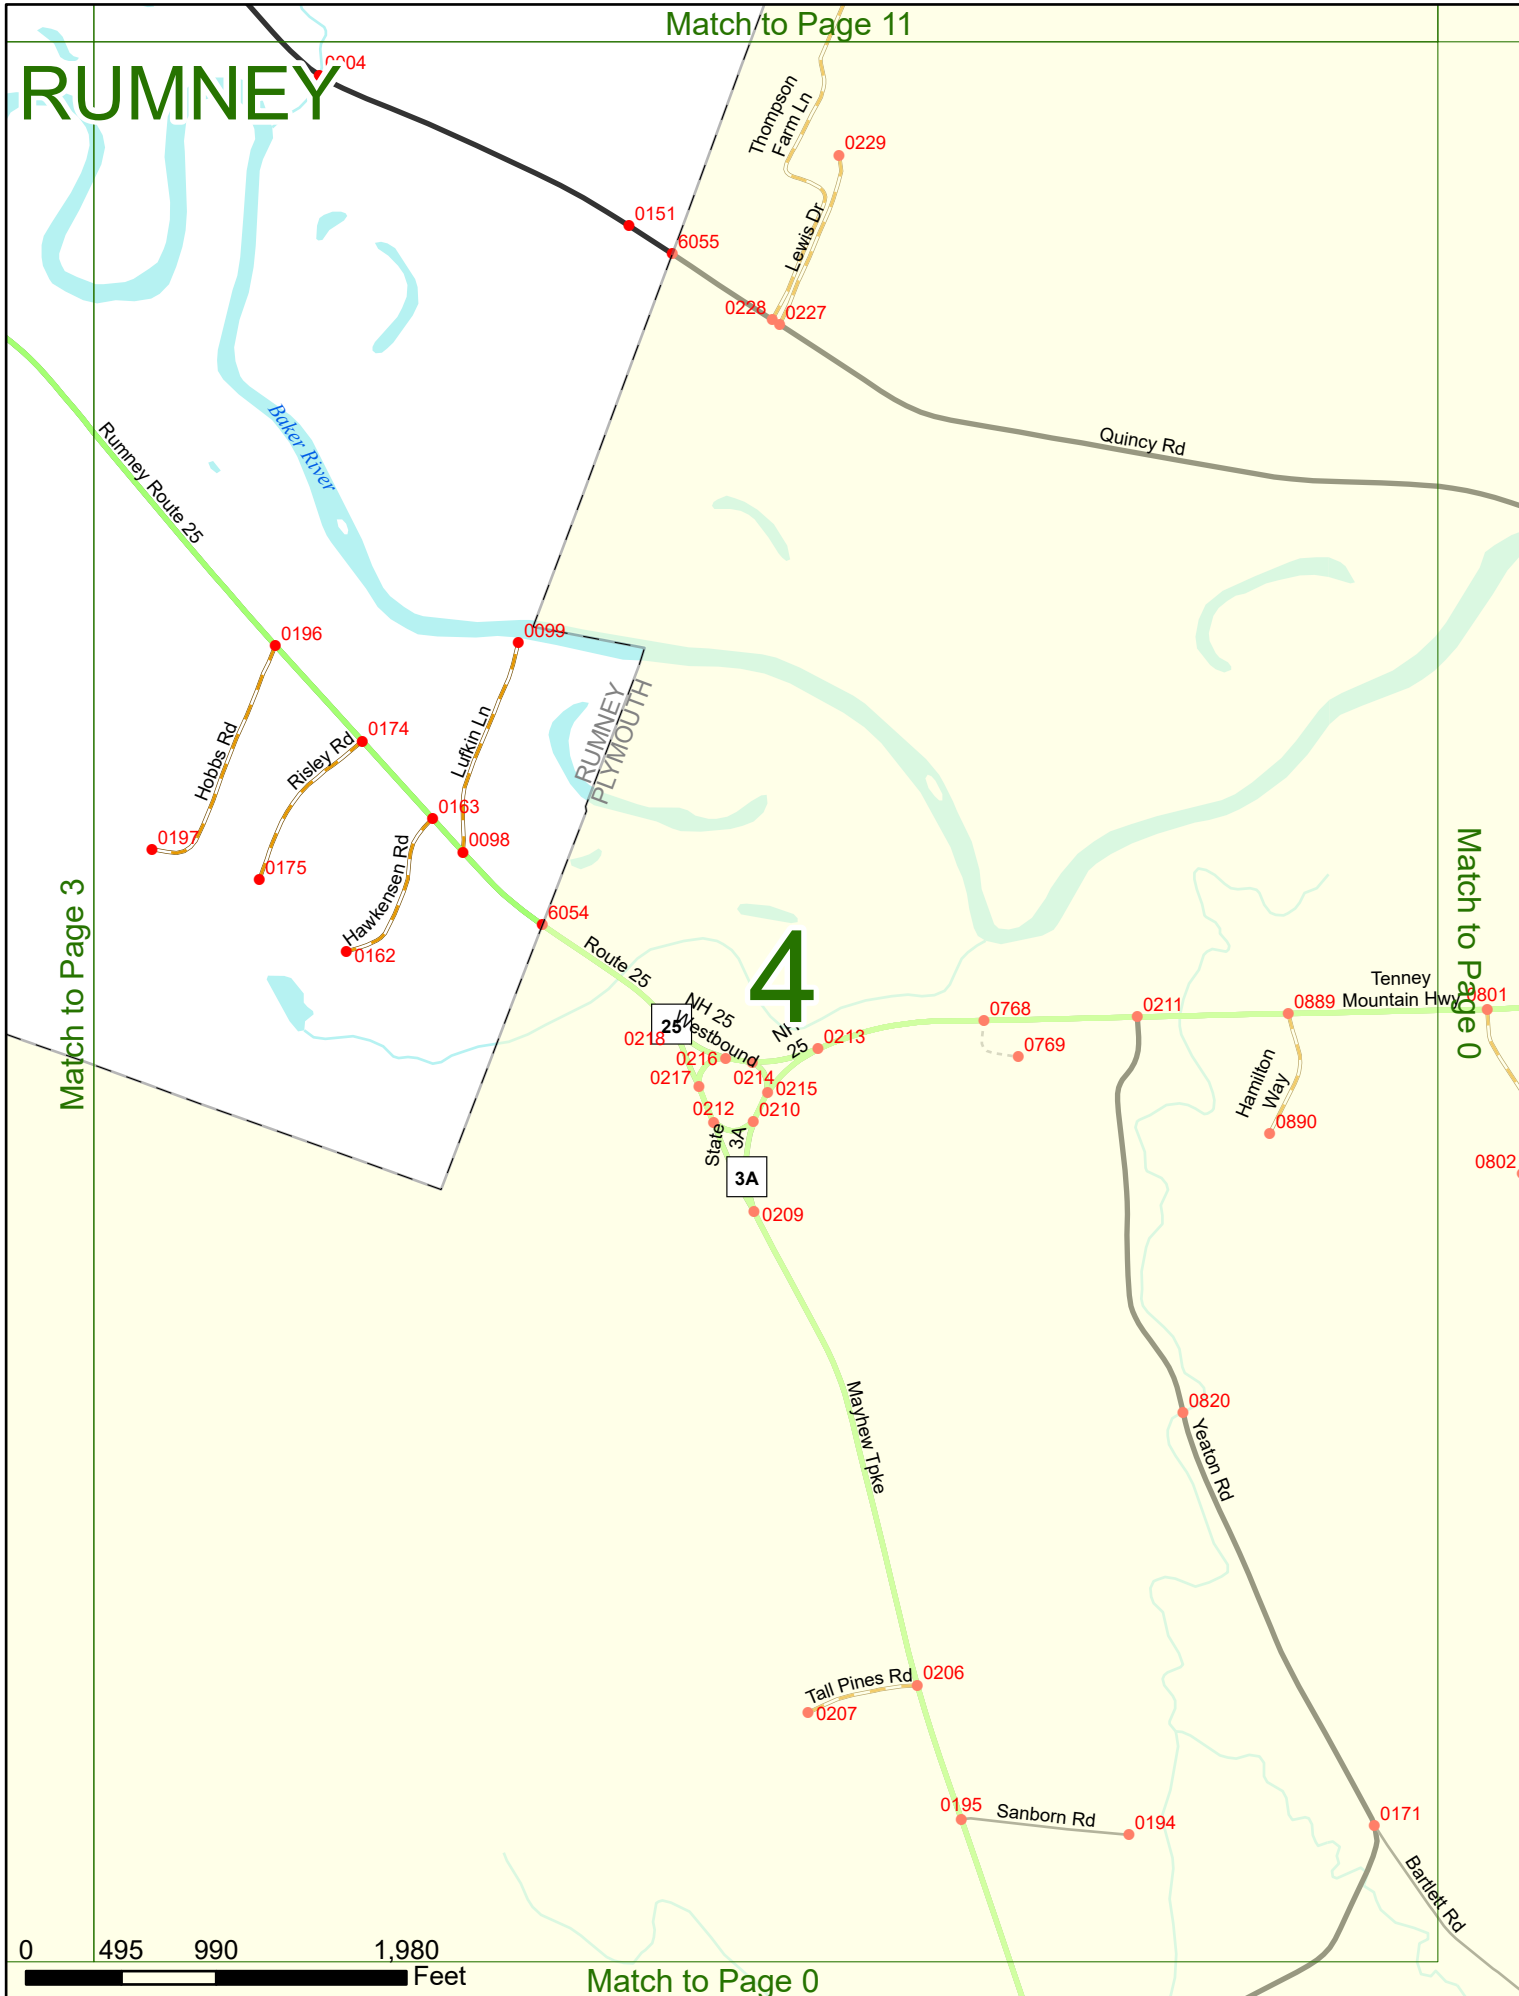

Match to Page 11

RUMNEY

Match to Page 3

Match to Page 0

4

0 495 990 1,980 Feet

Match to Page 0