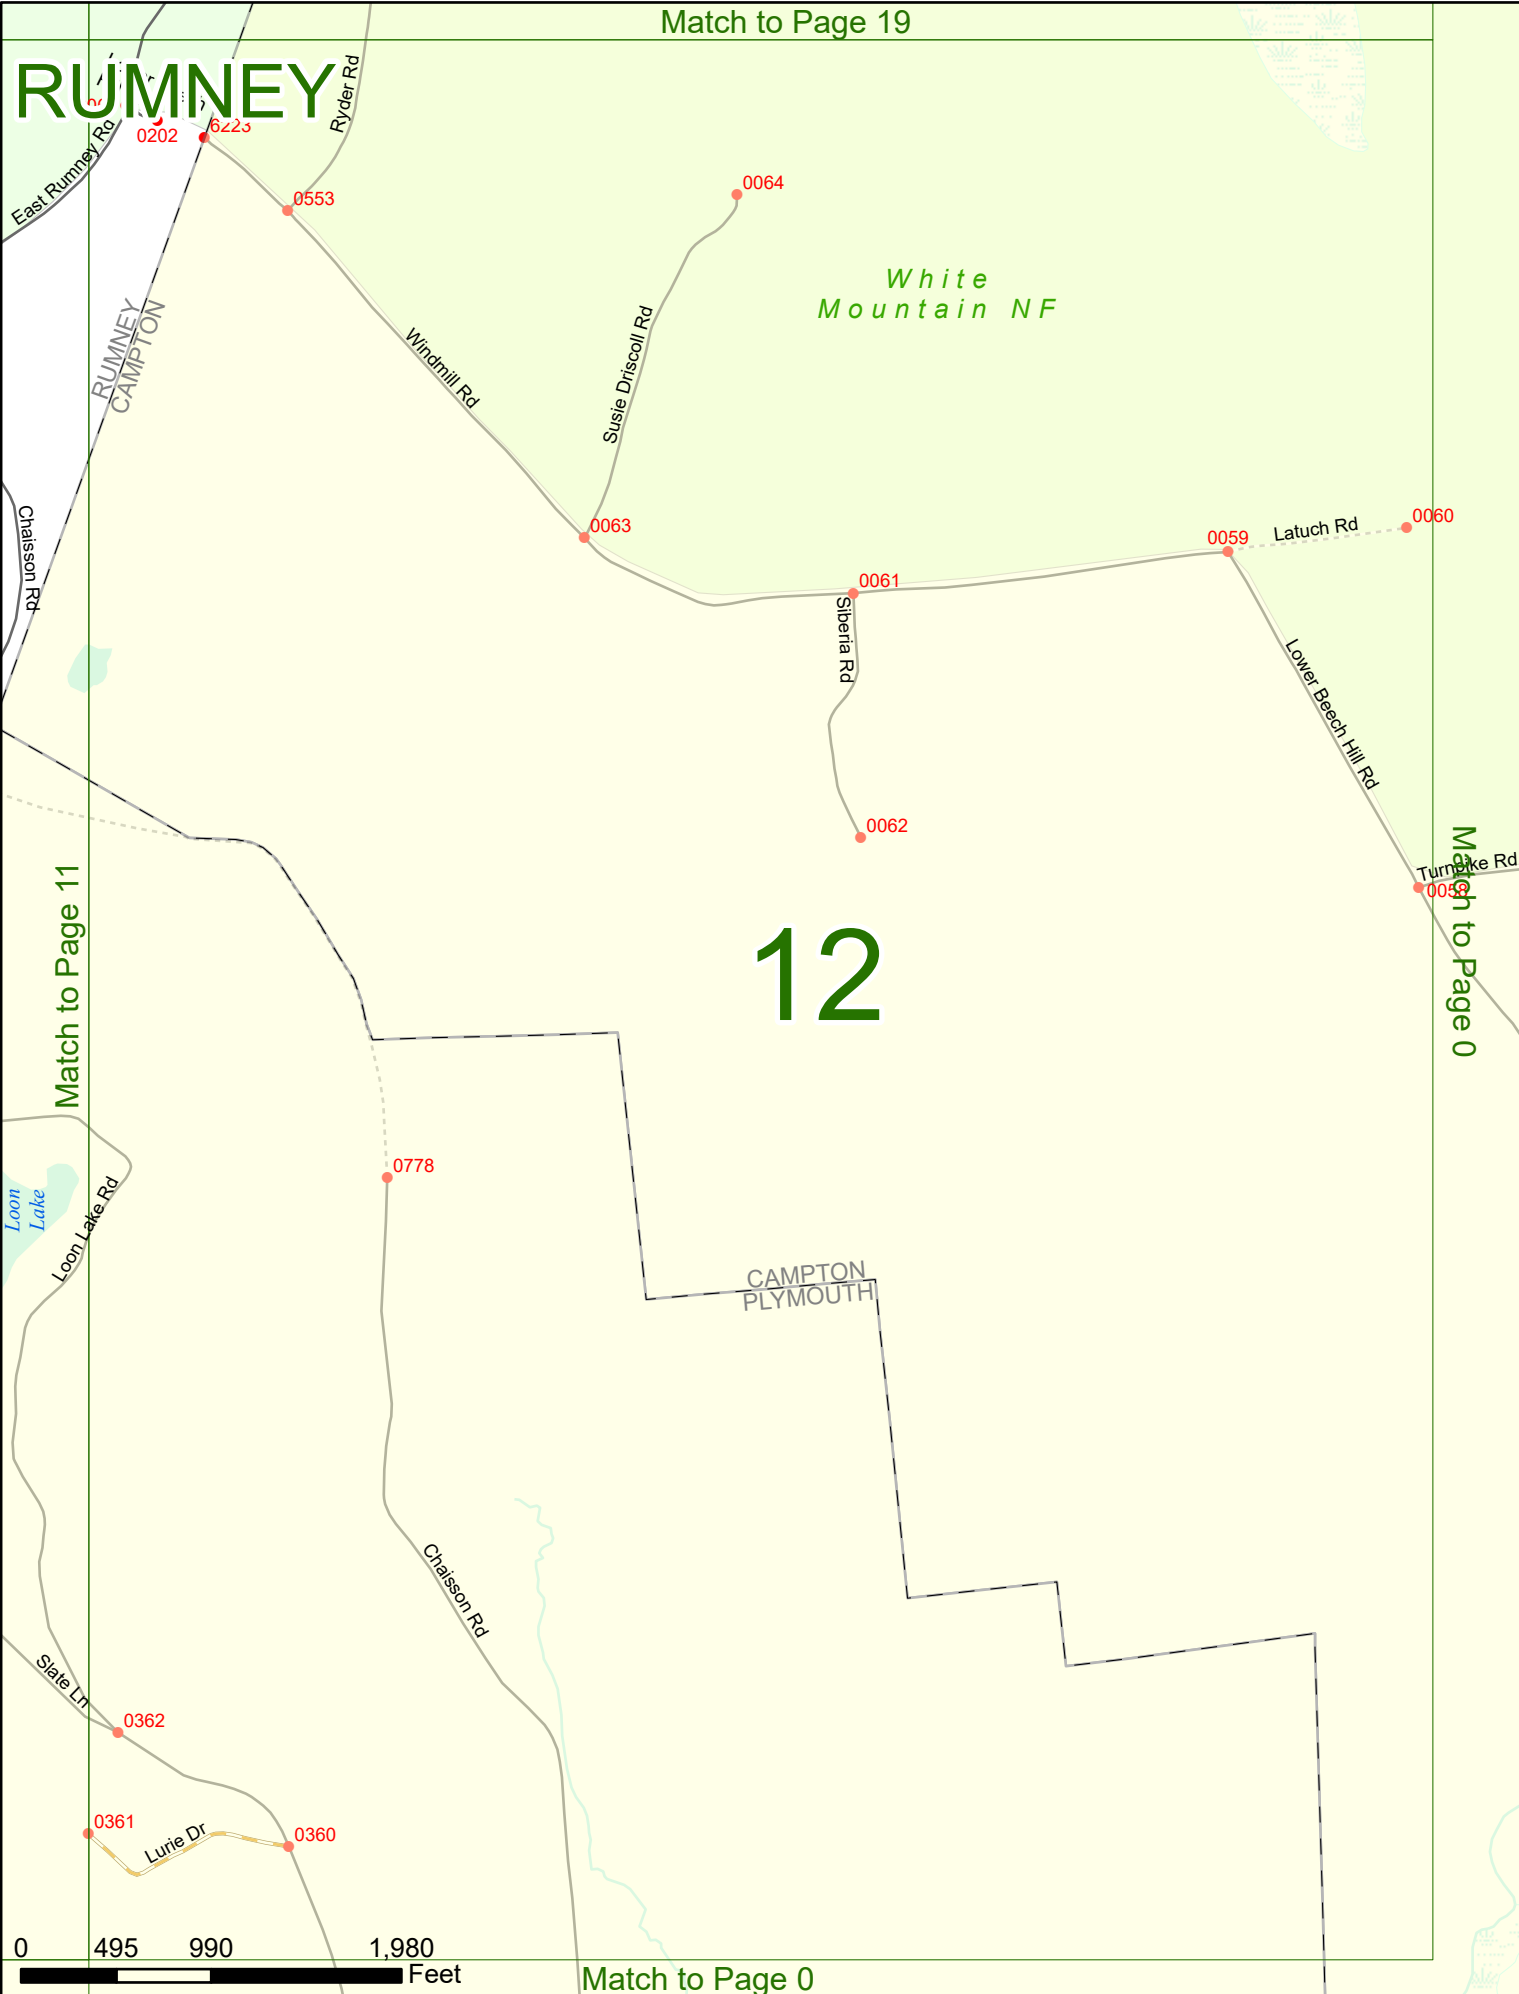

Match to Page 19

RUMNEY

White Mountain NF

12

Match to Page 0

Match to Page 11

Match to Page 0