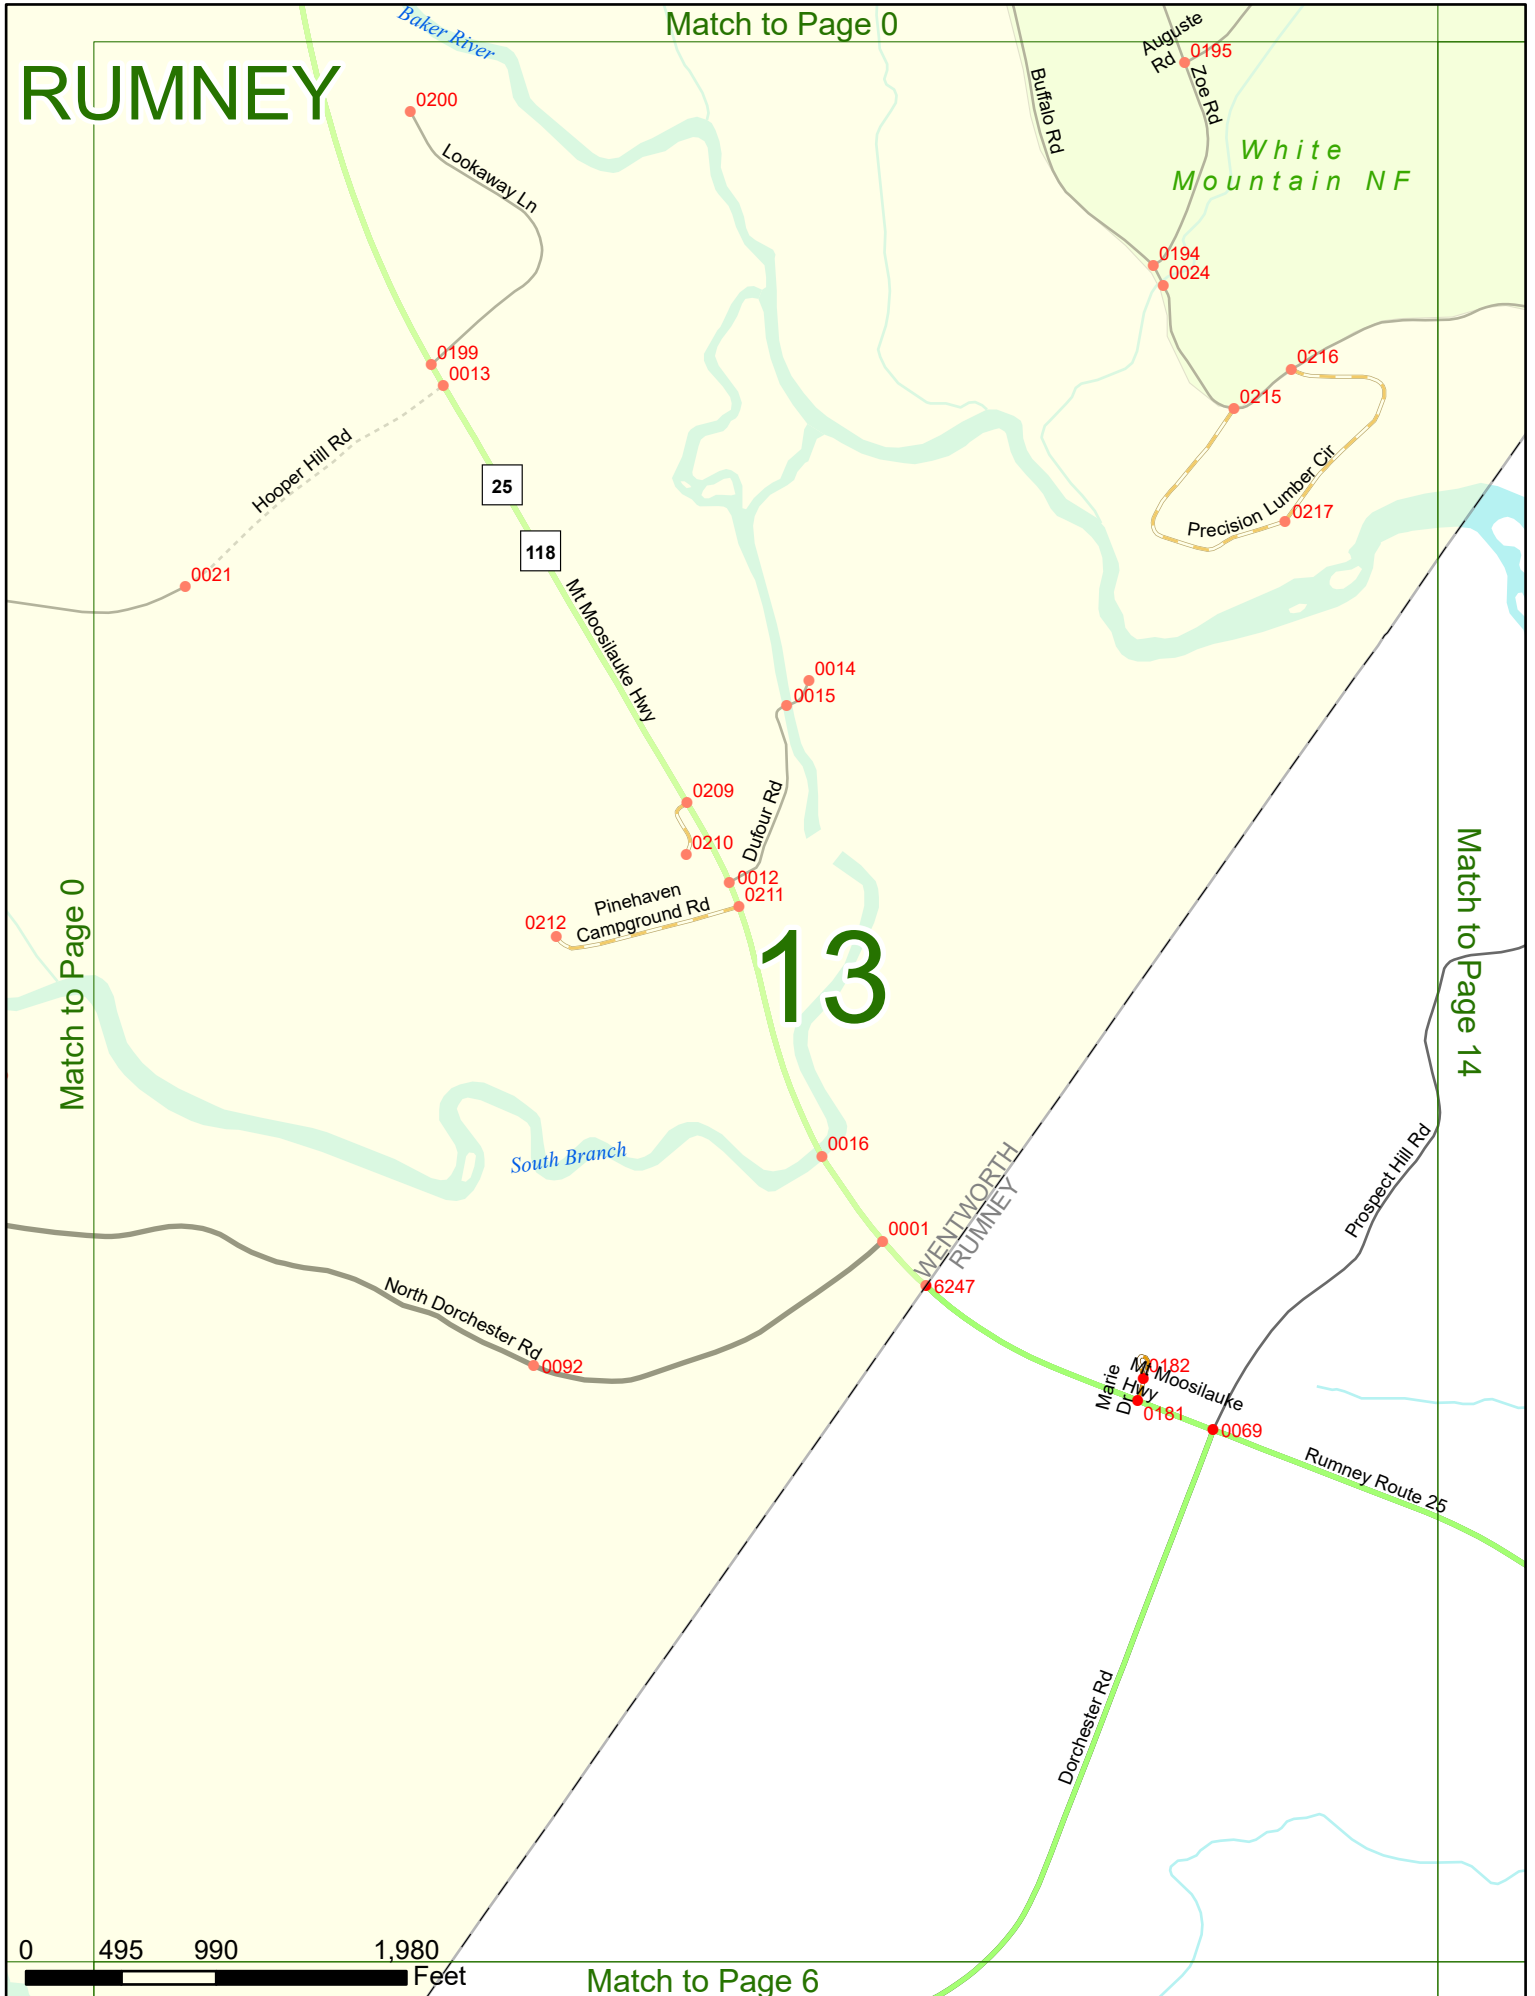

RUMNEY

Match to Page 0

White Mountain NF

13

Match to Page 0

Match to Page 14

Match to Page 6