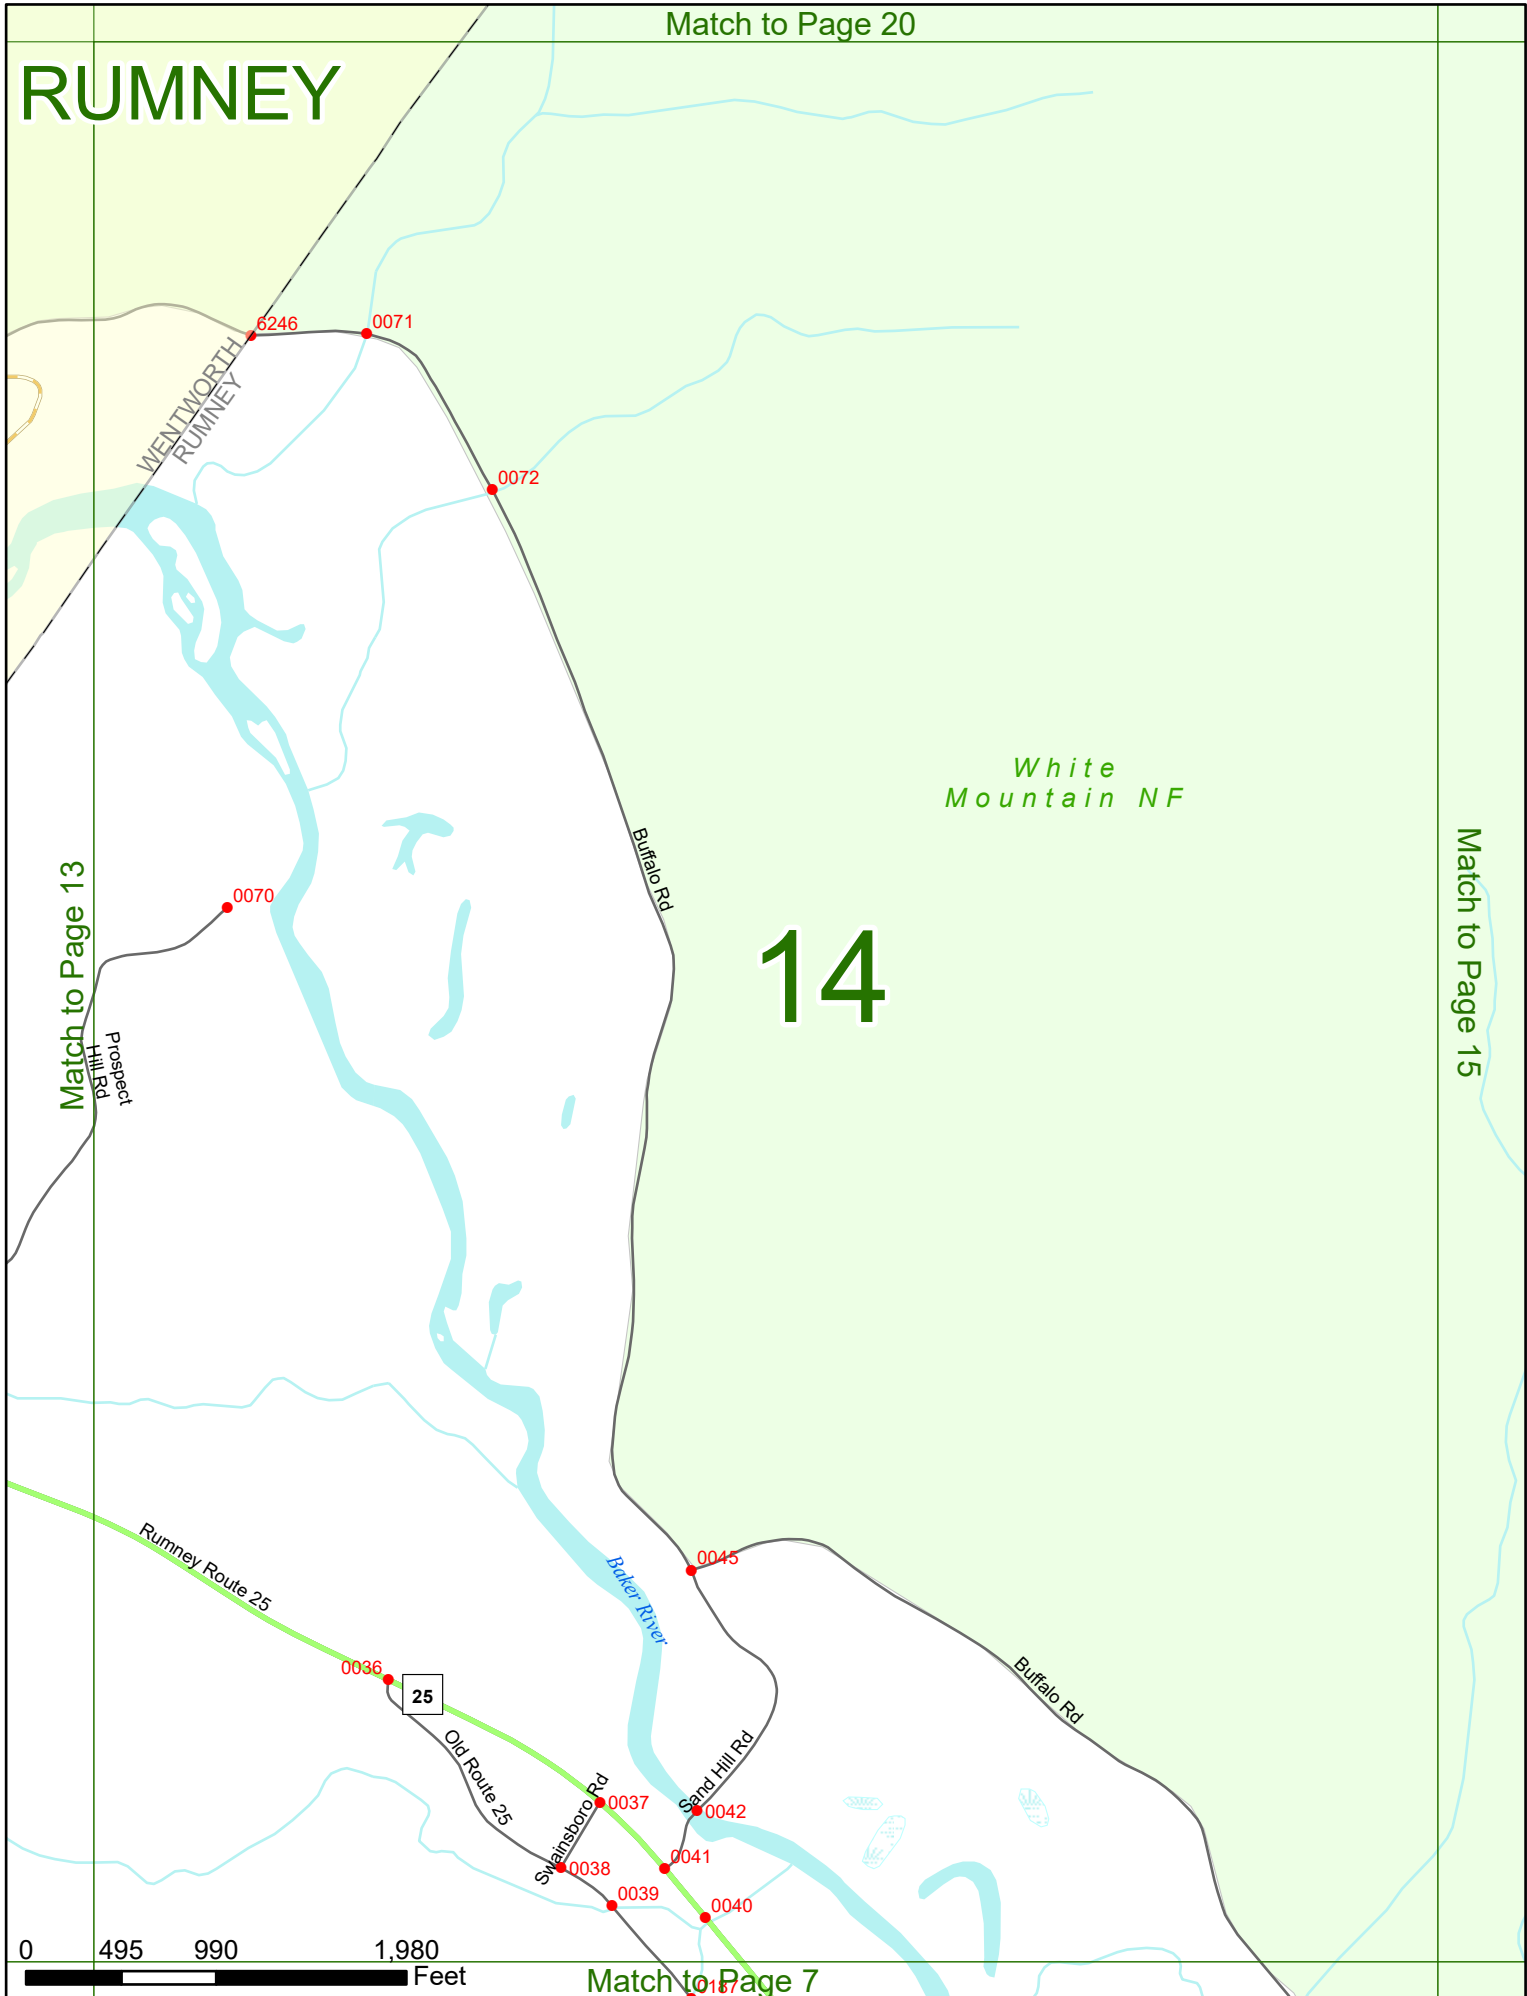

RUMNEY

White Mountain NF

14

Match to Page 13