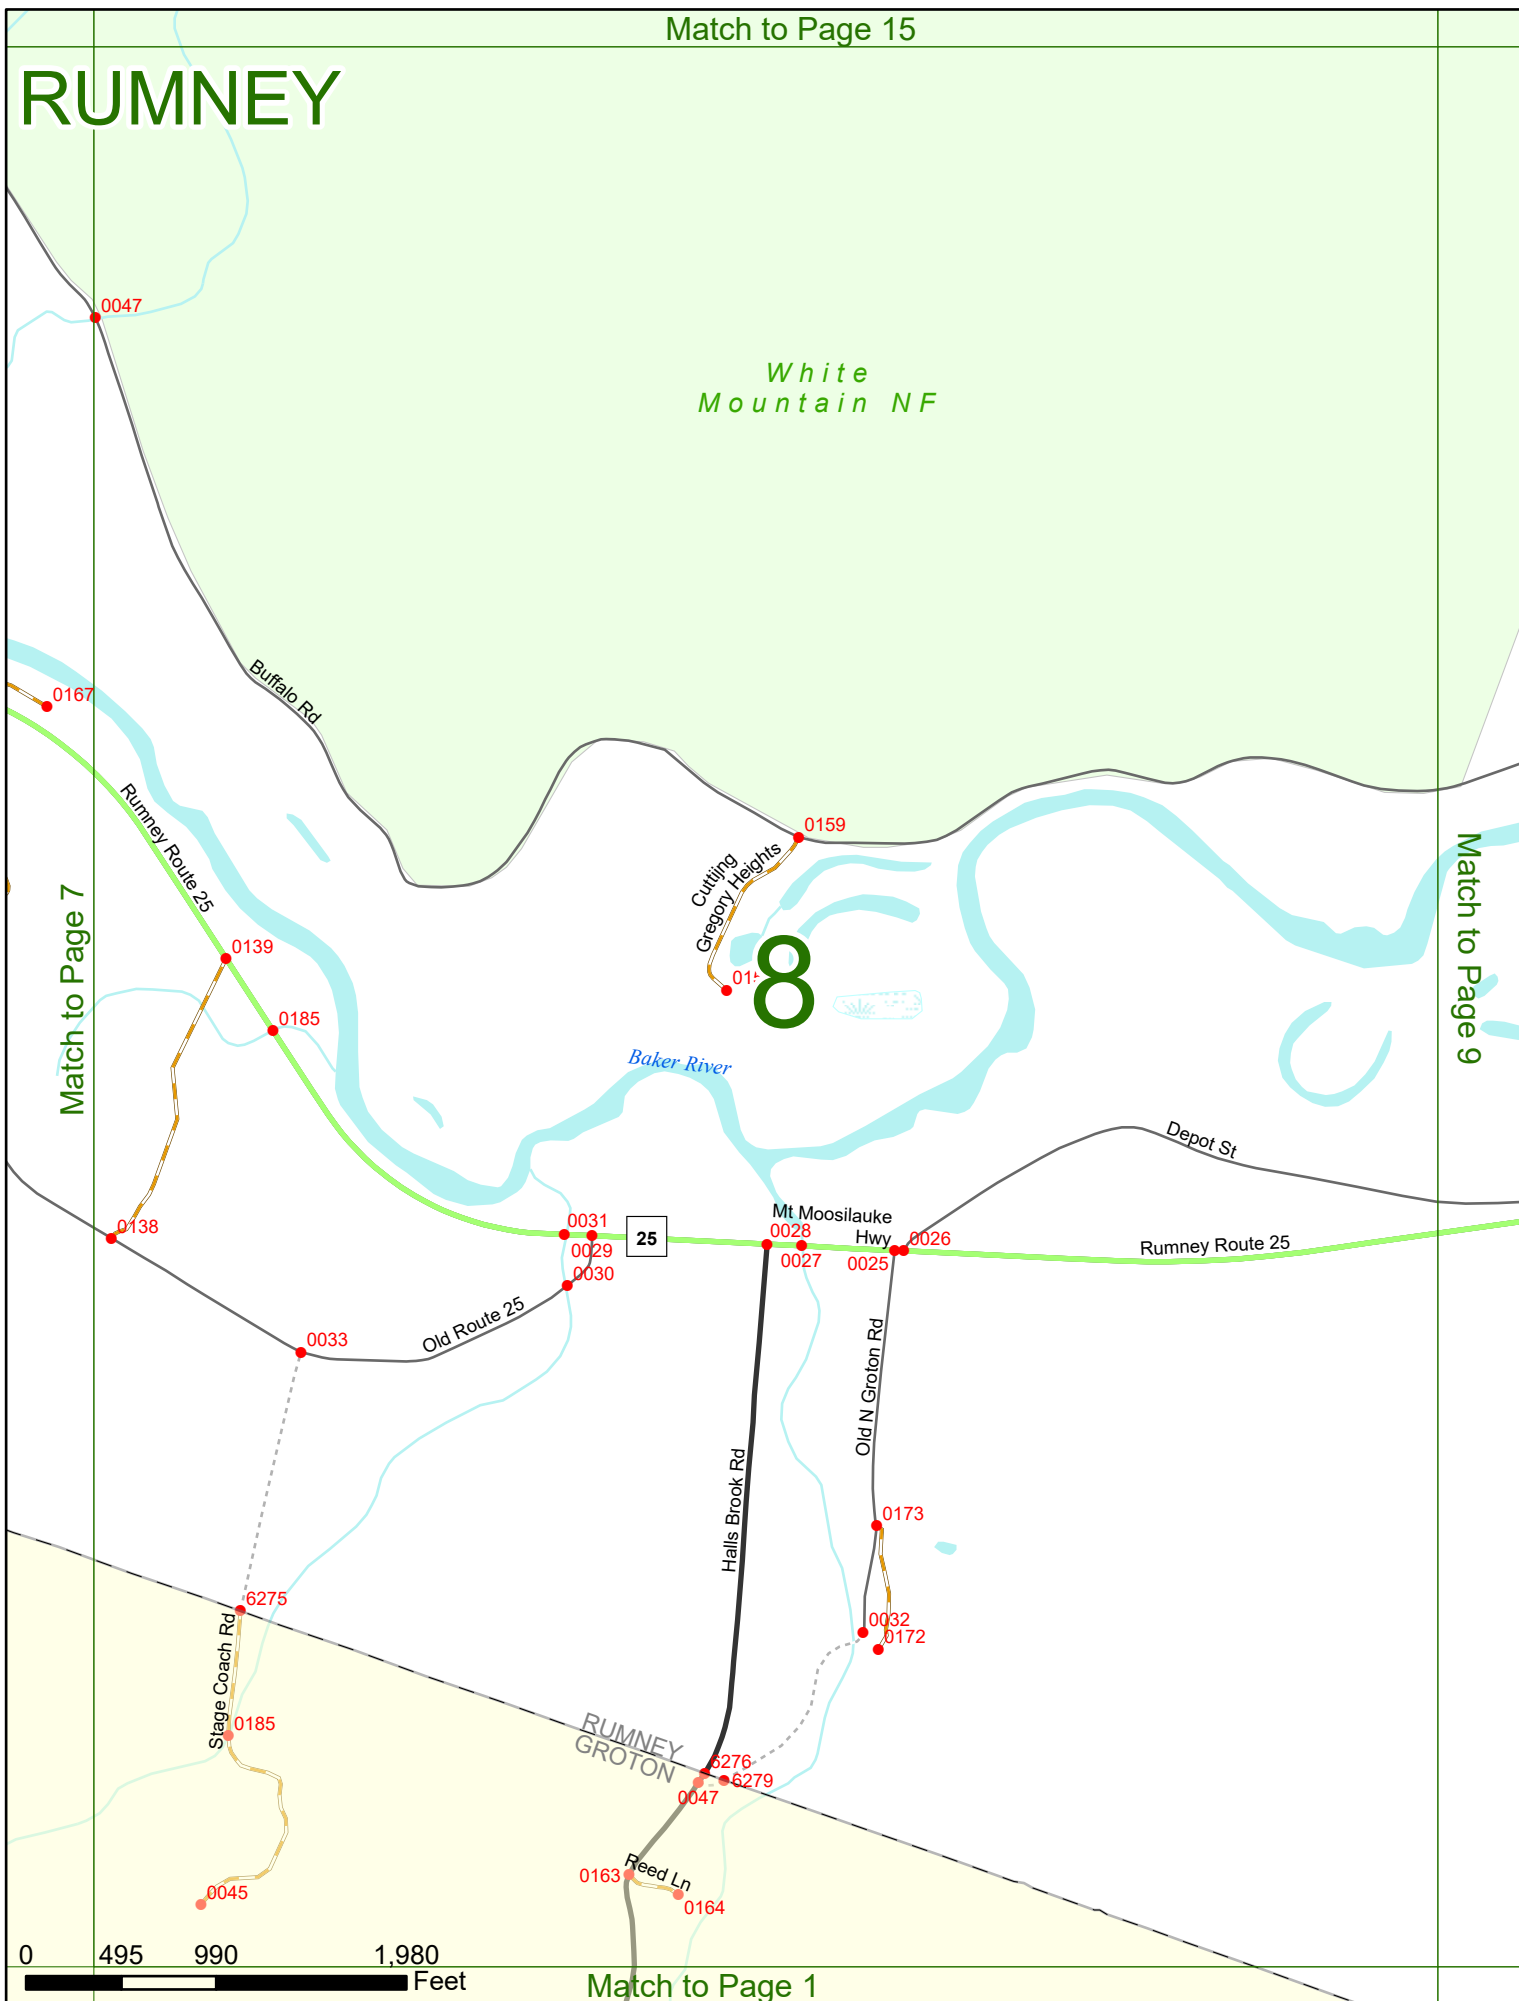

RUMNEY

White Mountain NF

Match to Page 7

Match to Page 9

Match to Page 1