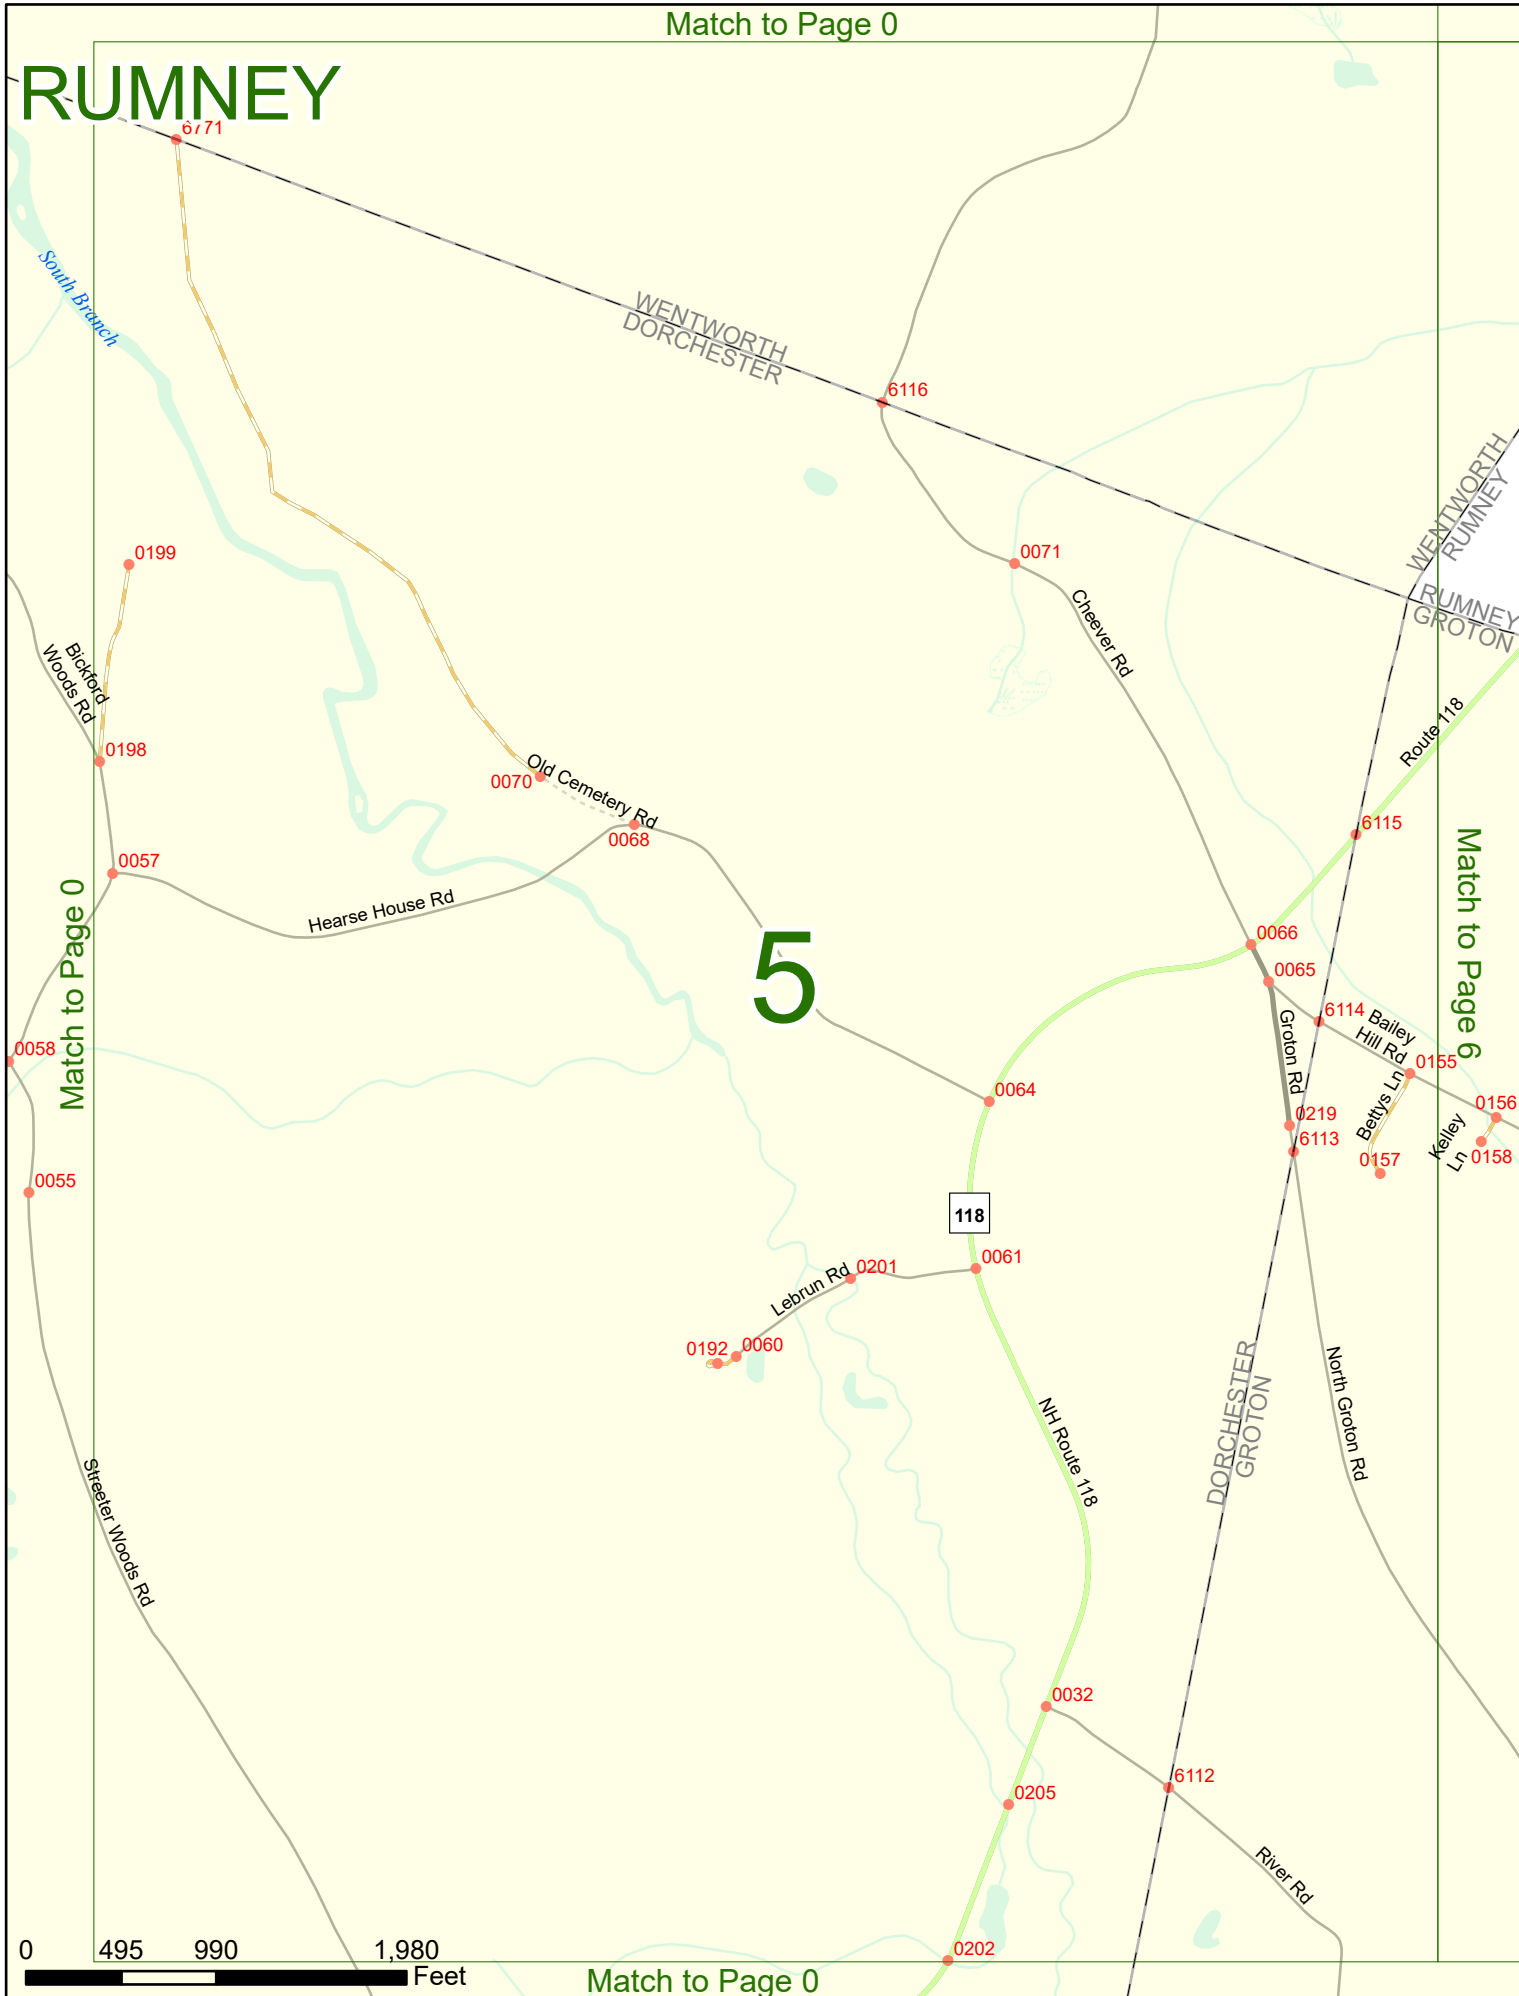

RUMNEY

Match to Page 0

Match to Page 6

5

0 495 990 1,980 Feet

Match to Page 0