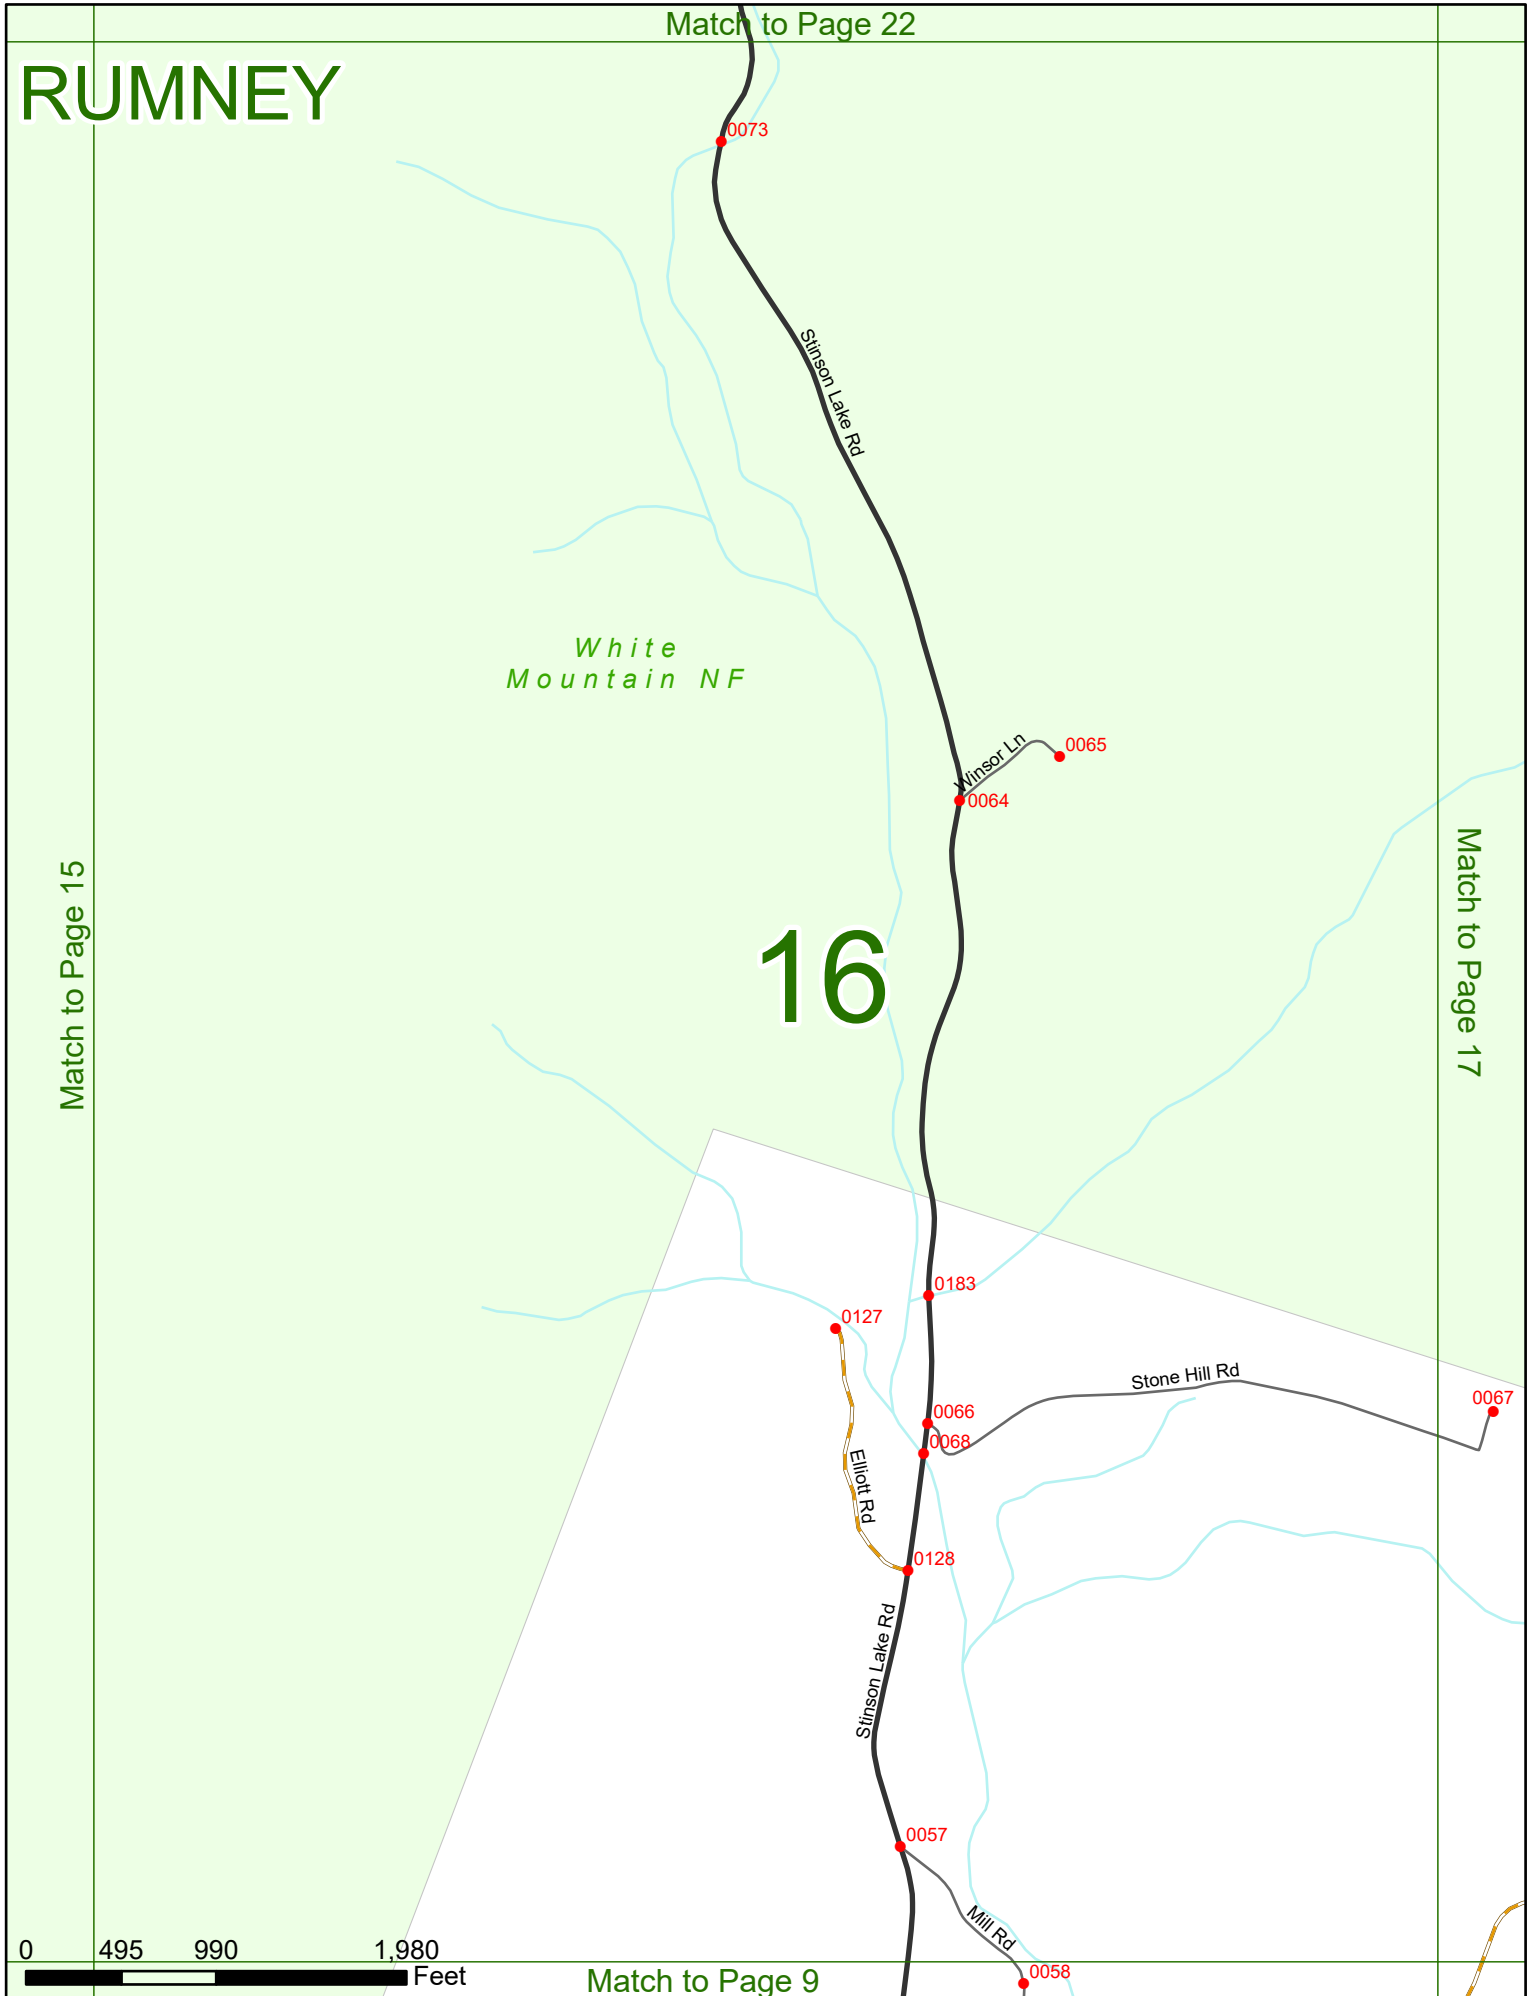

RUMNEY

Match to Page 22

White Mountain NF

16

Match to Page 15

Match to Page 17

0 495 990 1,980 Feet

Match to Page 9