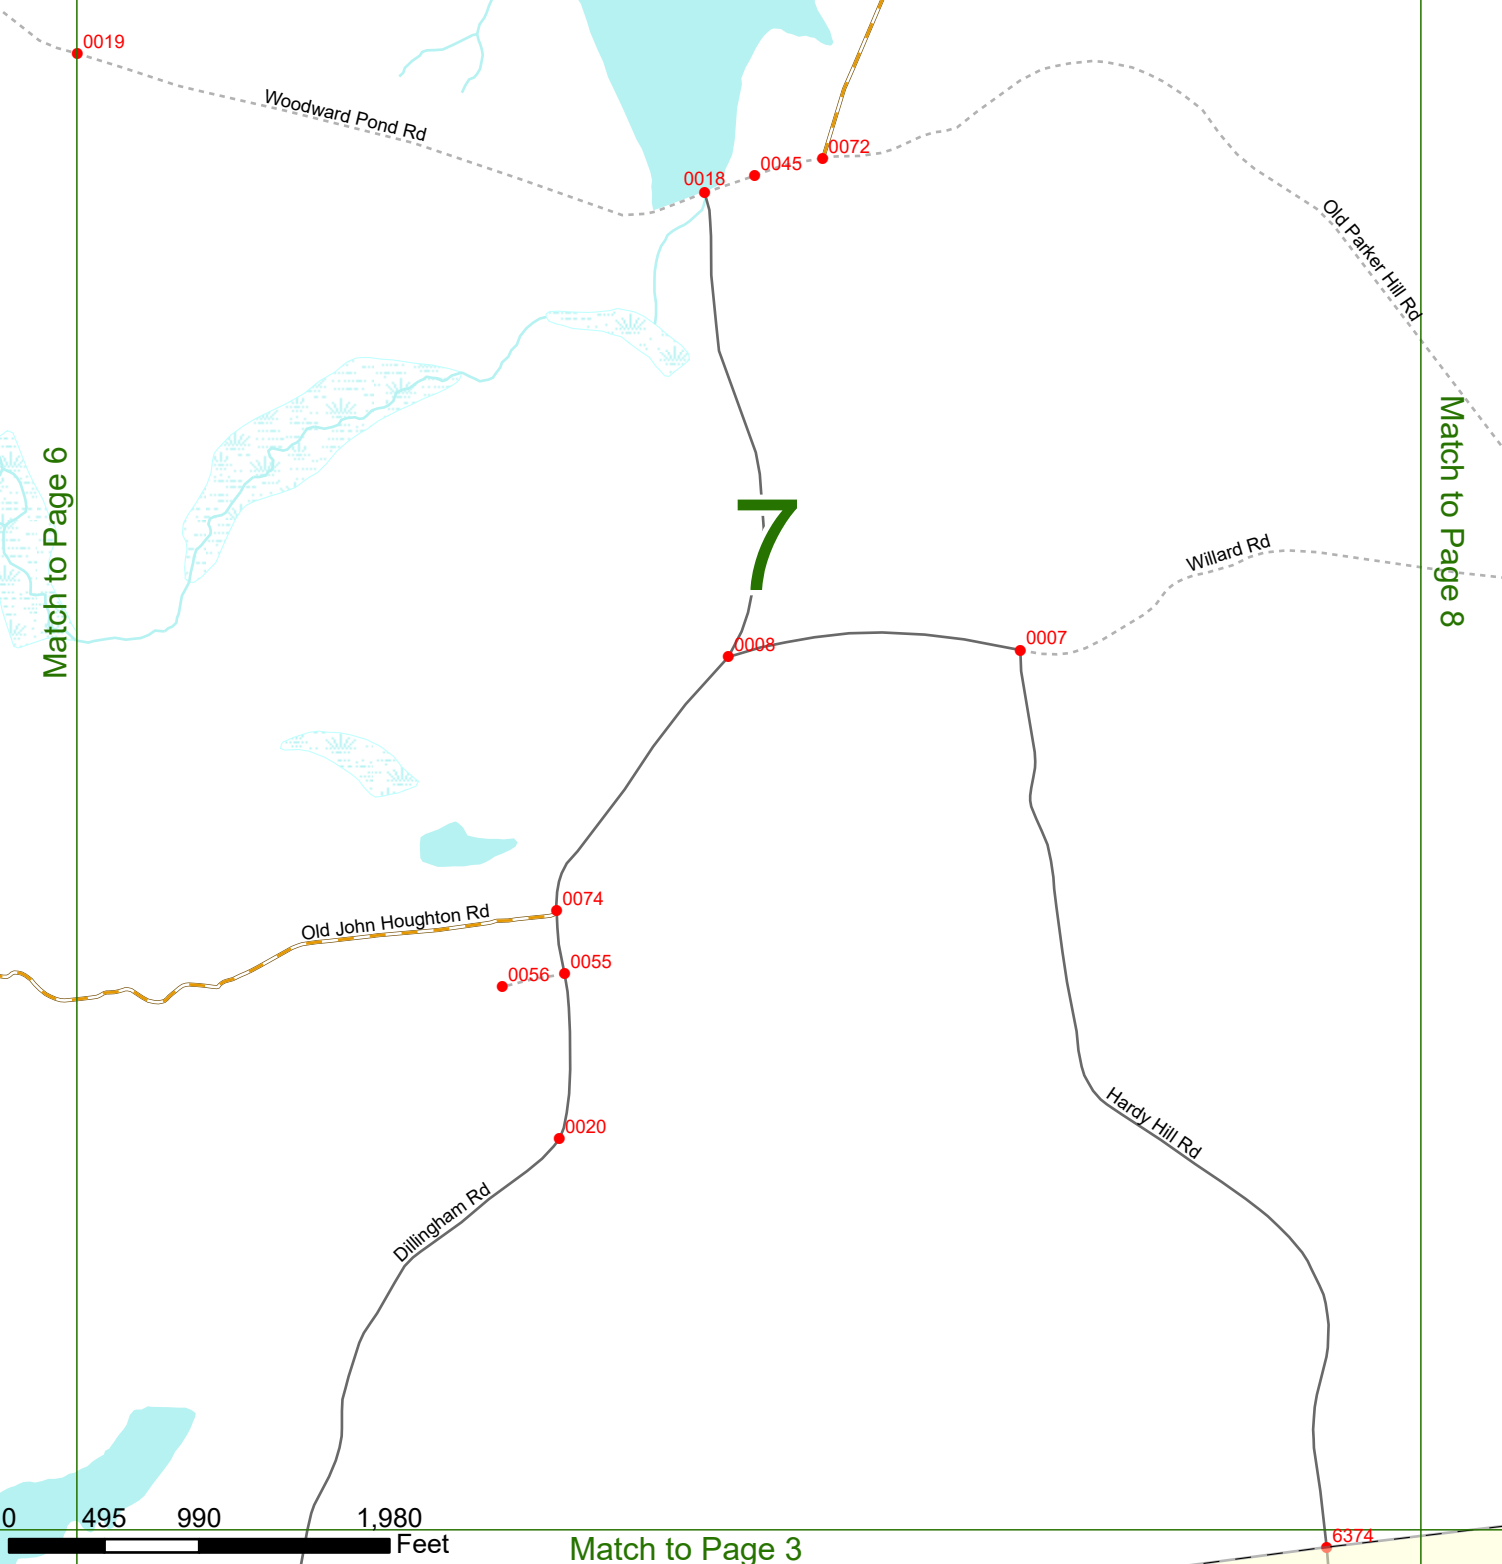

ROXBURY

ROXBURY
HARRISVILLE

Match to Page 6

Match to Page 8

6374