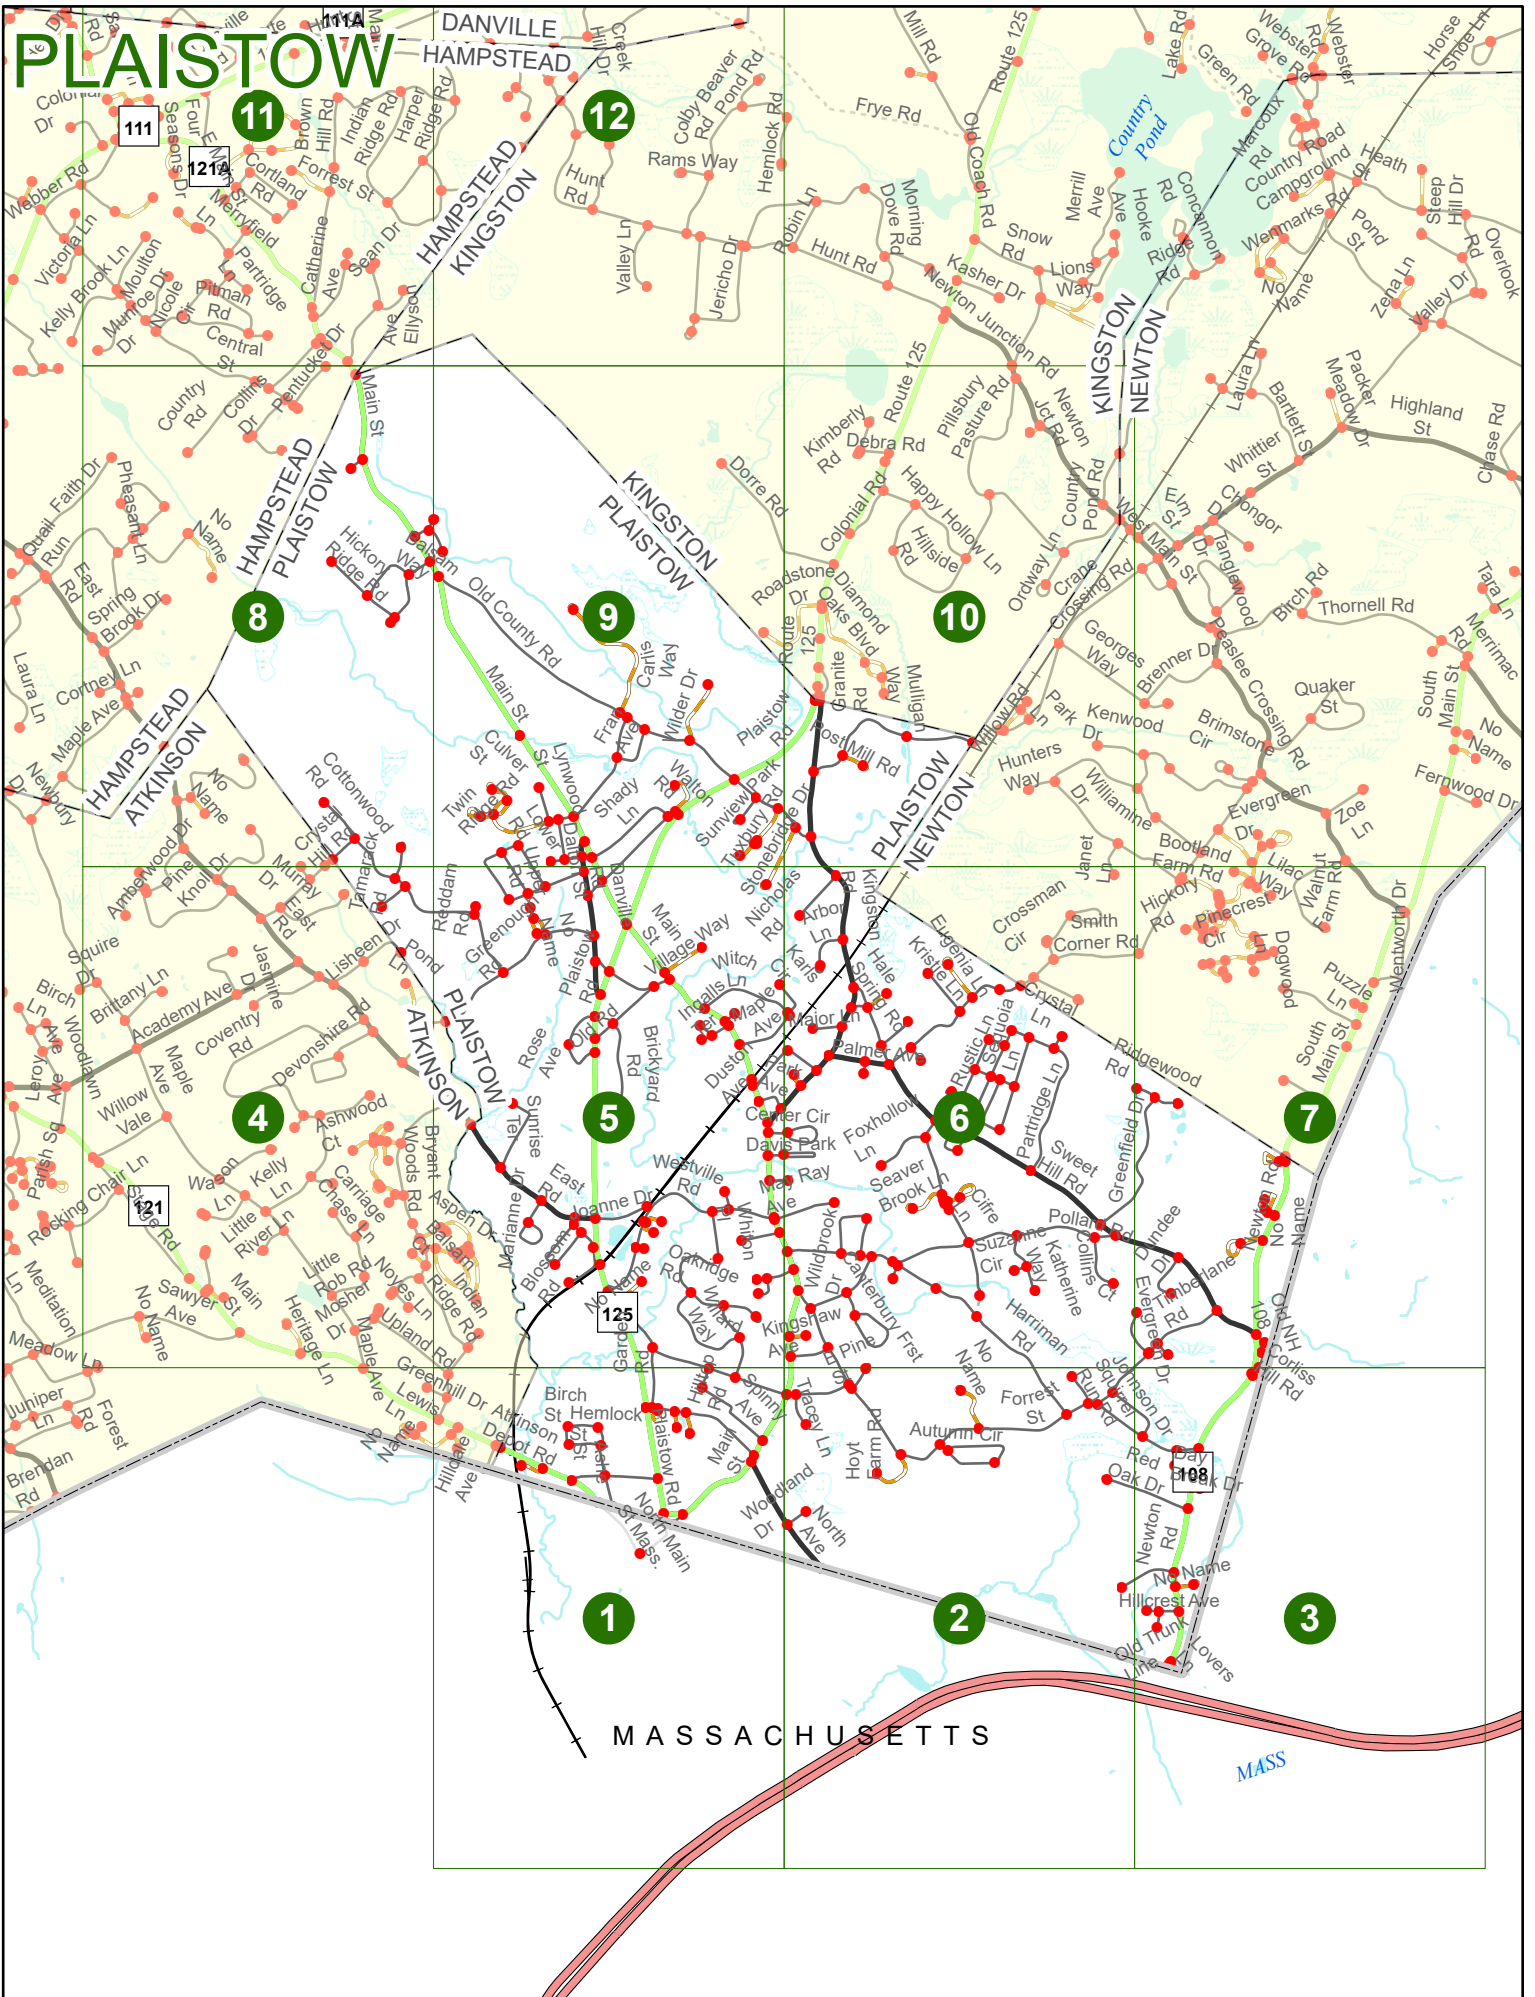

Maps and data sets are not guaranteed to be free from errors and omissions. Data is in a constant state of update and correction by various groups and agencies. Information displayed on this map is the best available at the time of publication.

2025 Nodal Reference Bookmap

LEGEND

NHDOT will accept crash locations based on the State of NH Uniform Police Traffic Accident Report.

Crash occurred on:

Option 1 Street Address
 123 Main Street

Option 2 Route No and/or Distance from NESW Intesecting Road, Bridge,
 Street name Intersecting Street Town/County line
 Main Street 500 E Oak Street

Option 3 First Node Distance from First Node Second Node
 515 212 632

Option 4 Route No and/or Mile Marker on Interstate Only NESW Mile (Marker)
 Street name
 189S 700 feet S 36.8

Option 3 – Example

Street Name Loudon Road
First Node 803
Distance from First Node 318 Ft
Second Node 813