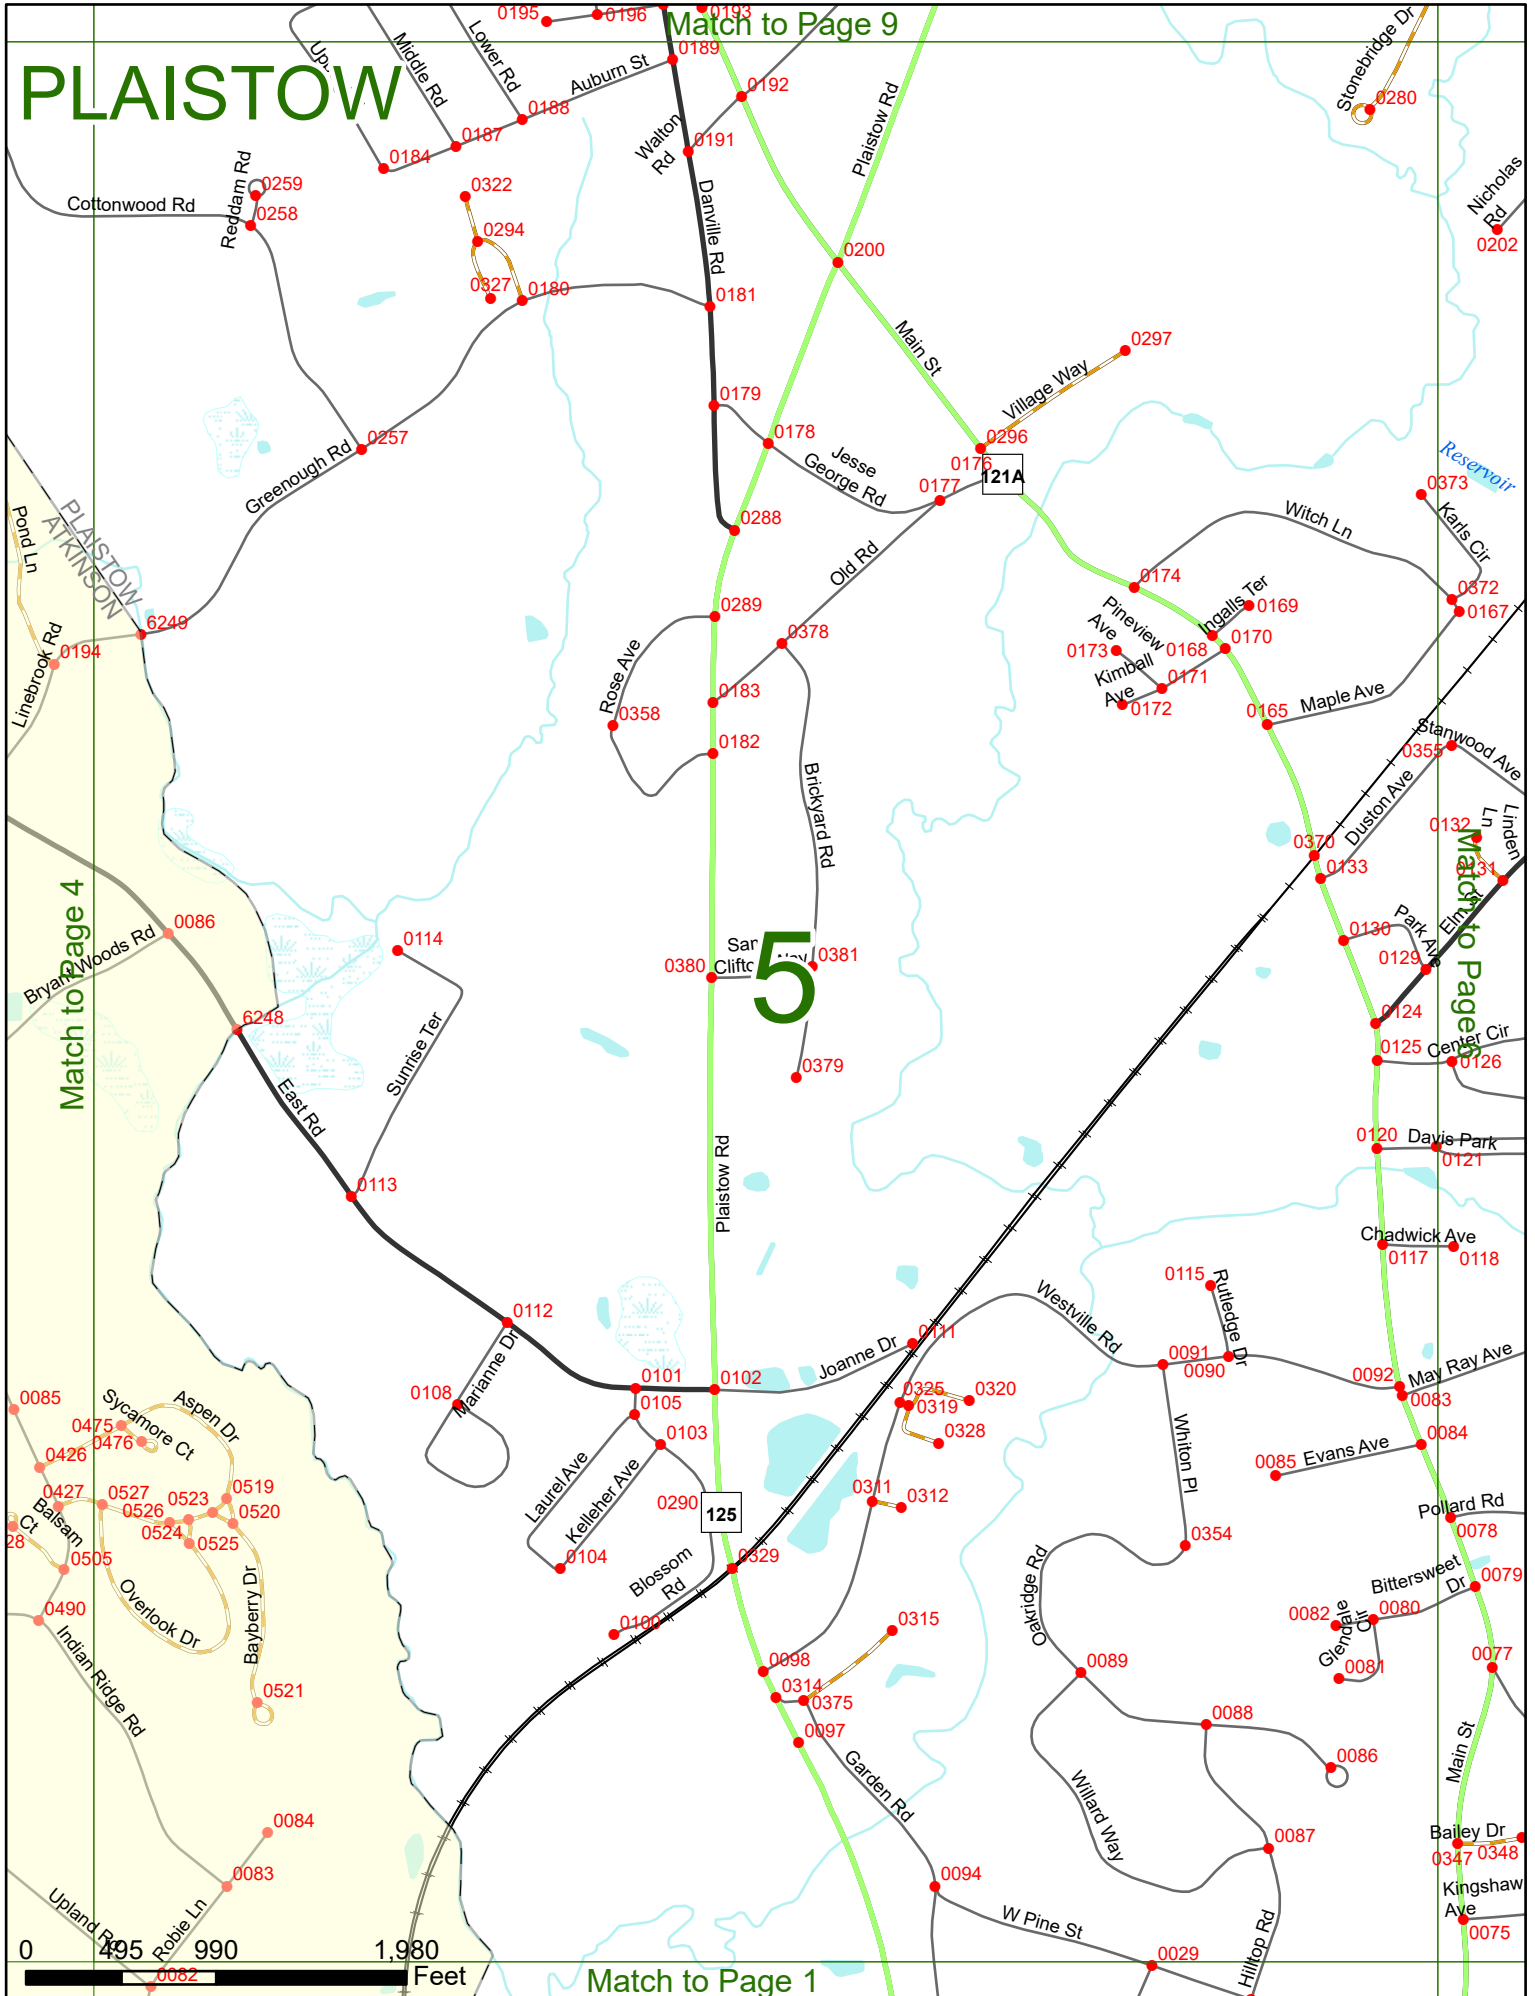

PLAISTOW

Match to Page 9

Match to Page 4

Match to Page 6

5

Match to Page 1