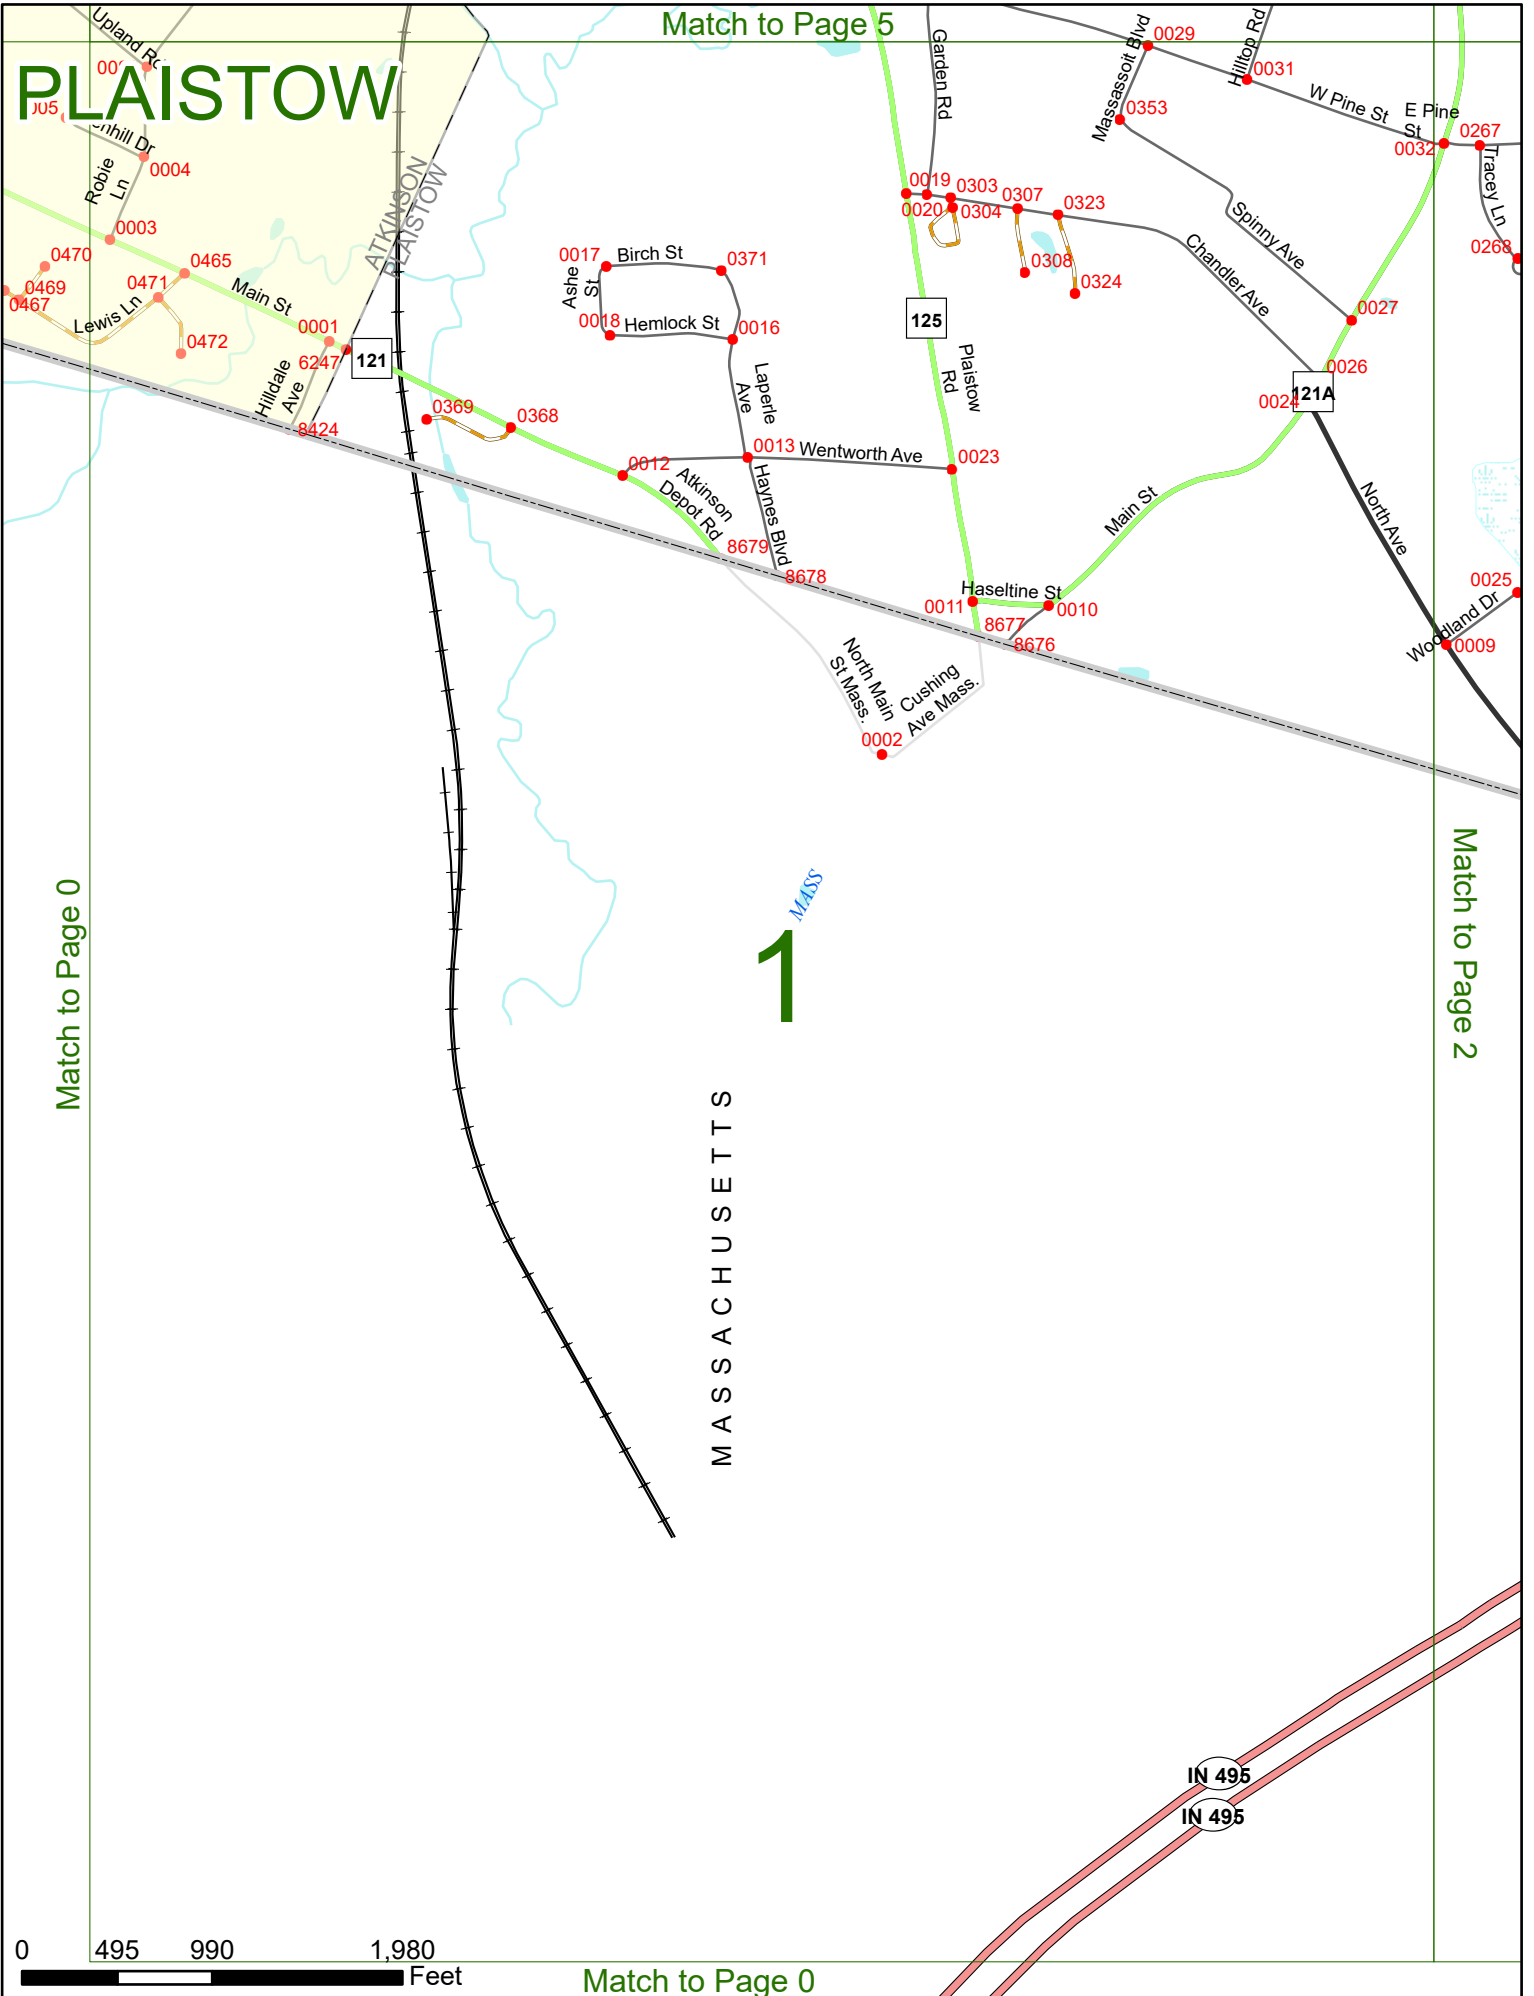

2025 Nodal Reference Bookmap

LEGEND

NHDOT will accept crash locations based on the State of NH Uniform Police Traffic Accident Report.

Crash occurred on:

Option 1 Street Address
 123 Main Street

Option 2 Route No and/or Distance from NESW Intesecting Road, Bridge,
 Street name Intersecting Street Town/County line
 Main Street 500 E Oak Street

Option 3 First Node Distance from First Node Second Node
 515 212 632

Option 4 Route No and/or Mile Marker on Interstate Only NESW Mile (Marker)
 Street name
 189S 700 feet S 36.8

Option 3 – Example

Street Name Loudon Road
First Node 803
Distance from First Node 318 Ft
Second Node 813

PLAISTOW

Match to Page 5

Match to Page 0

Match to Page 2

1

MASSACHUSETTS

0 495 990 1,980 Feet

Match to Page 0