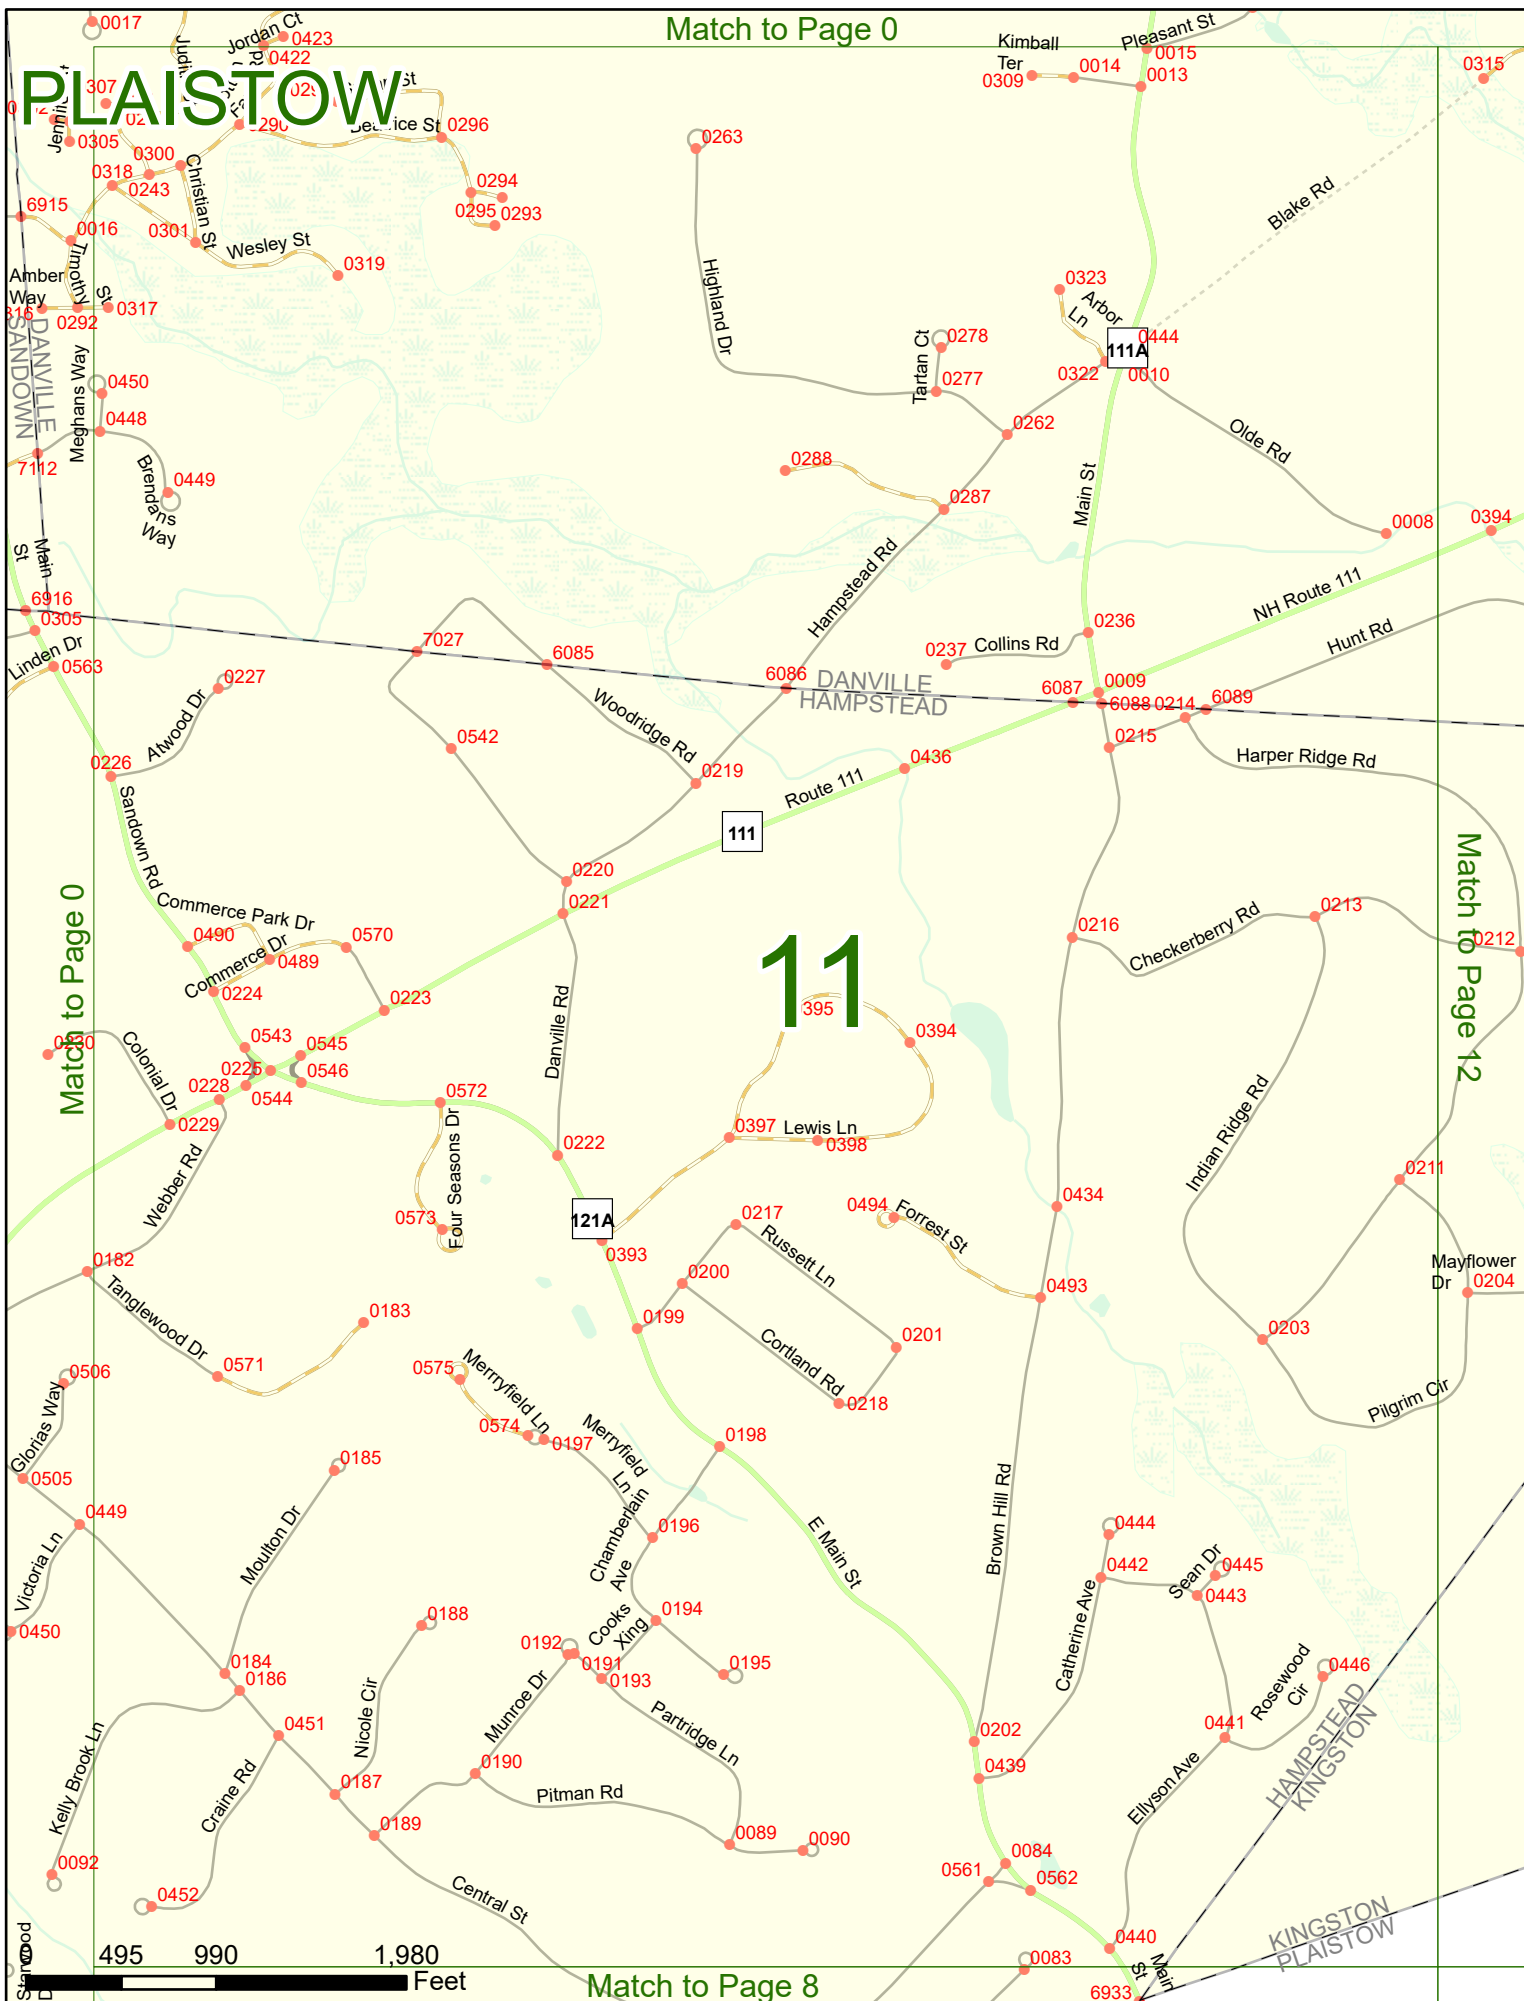

Match to Page 0

PLAISTOW

Match to Page 0

Match to Page 12

11

Match to Page 8

495 990 1,980 Feet