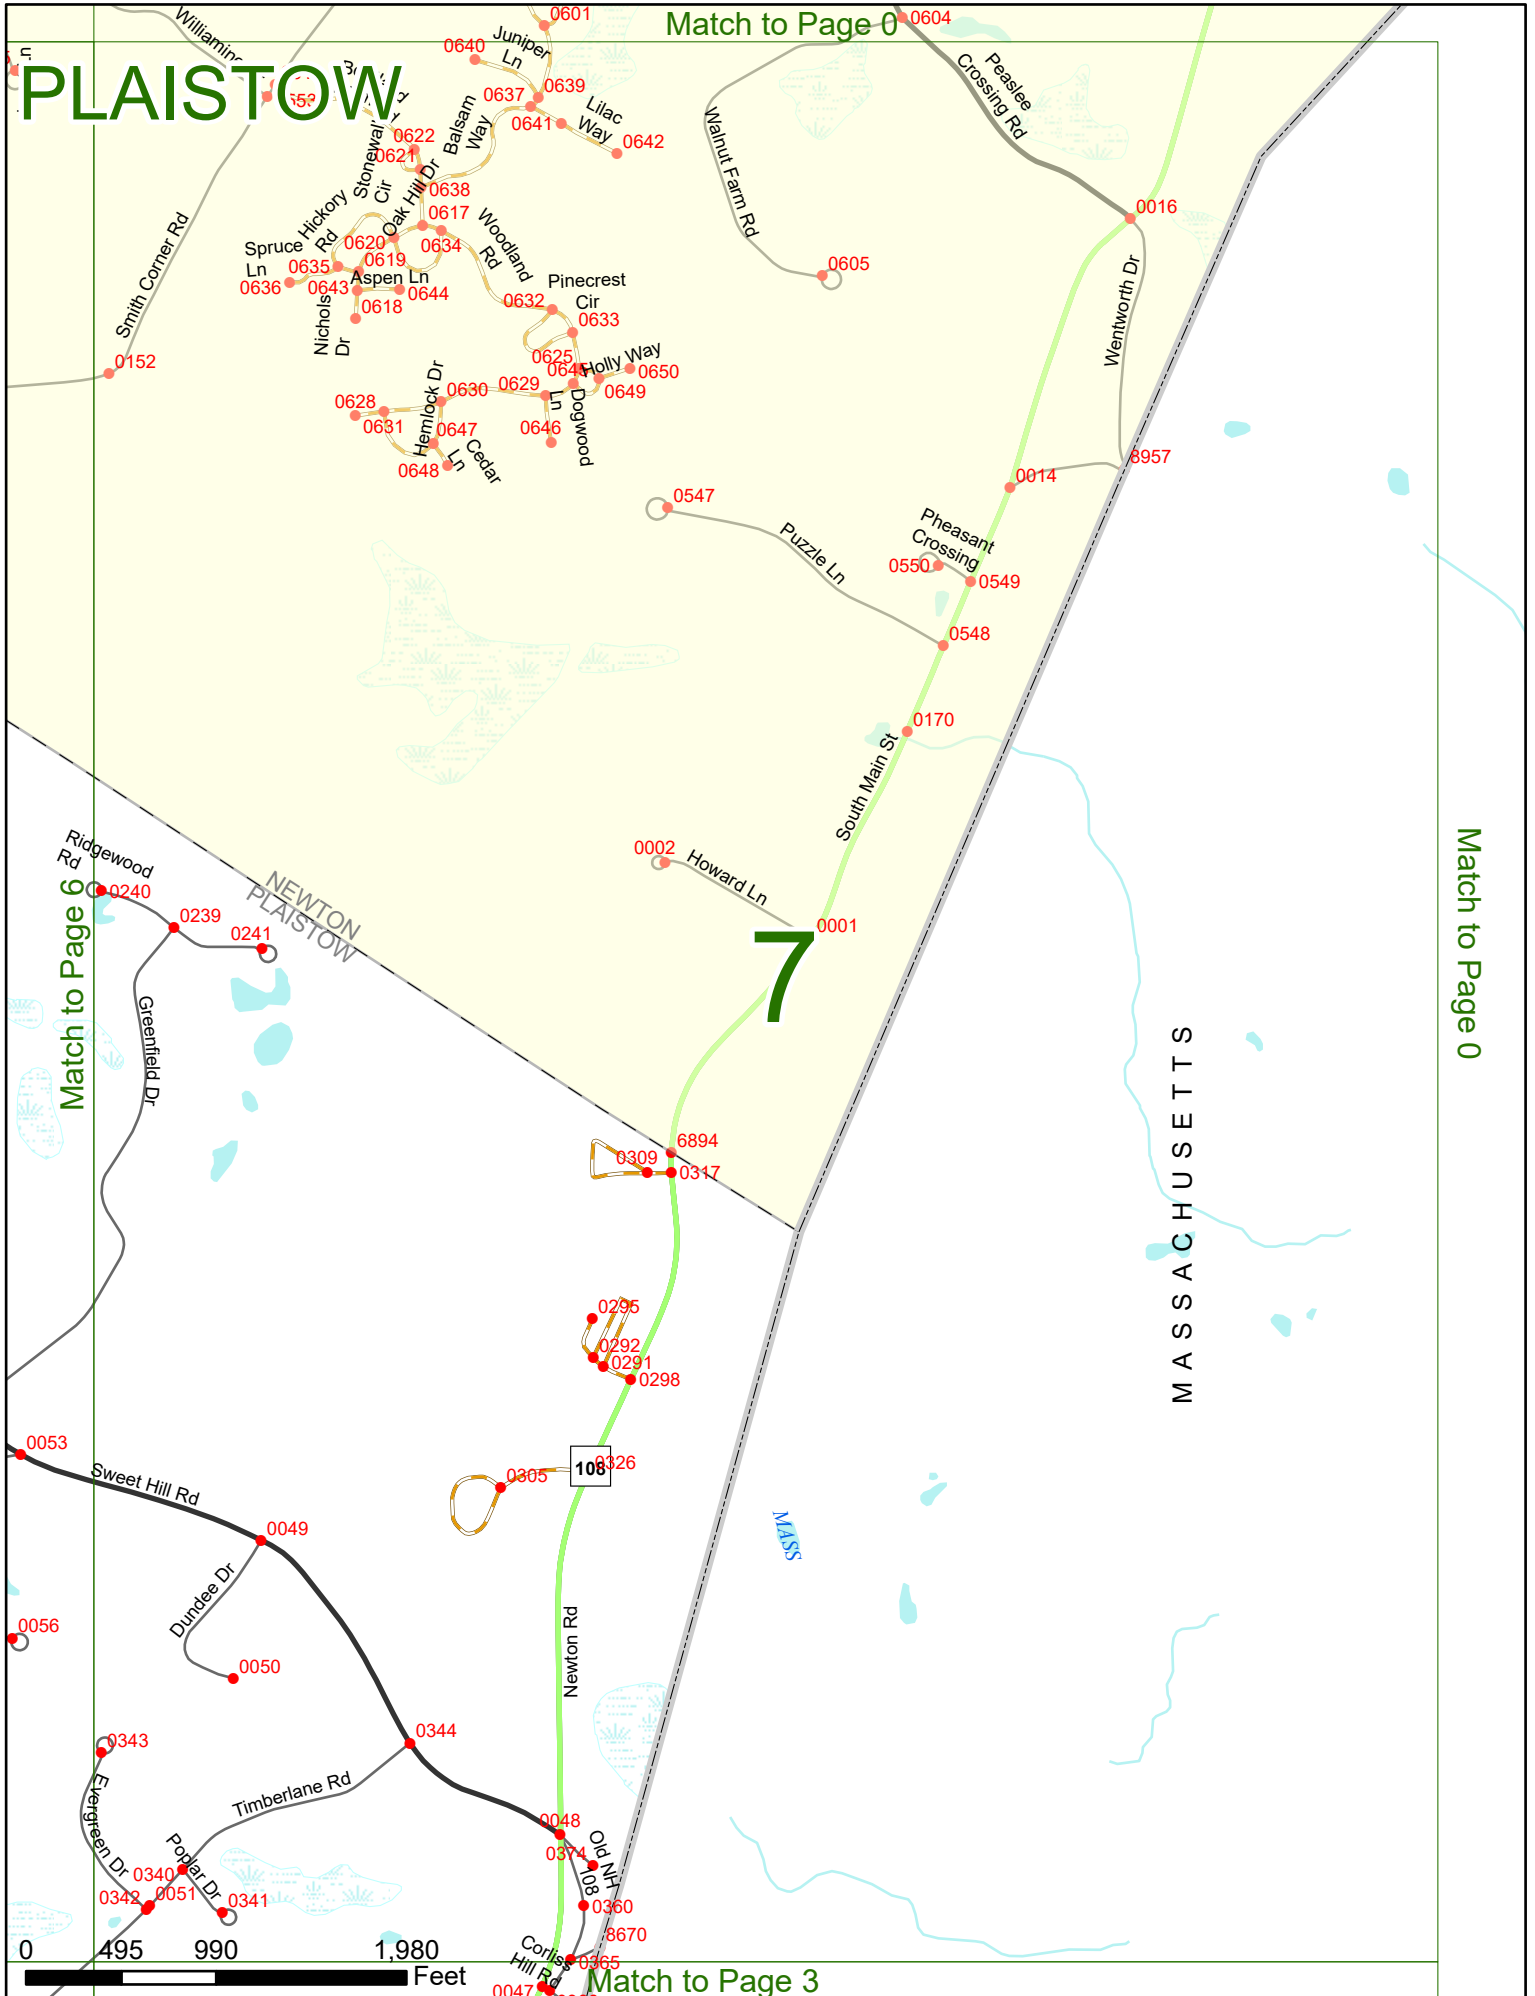

PLAISTOW

Match to Page 0

Match to Page 6

Match to Page 0

7

MASSACHUSETTS

0 495 990 1,980 Feet

Match to Page 3