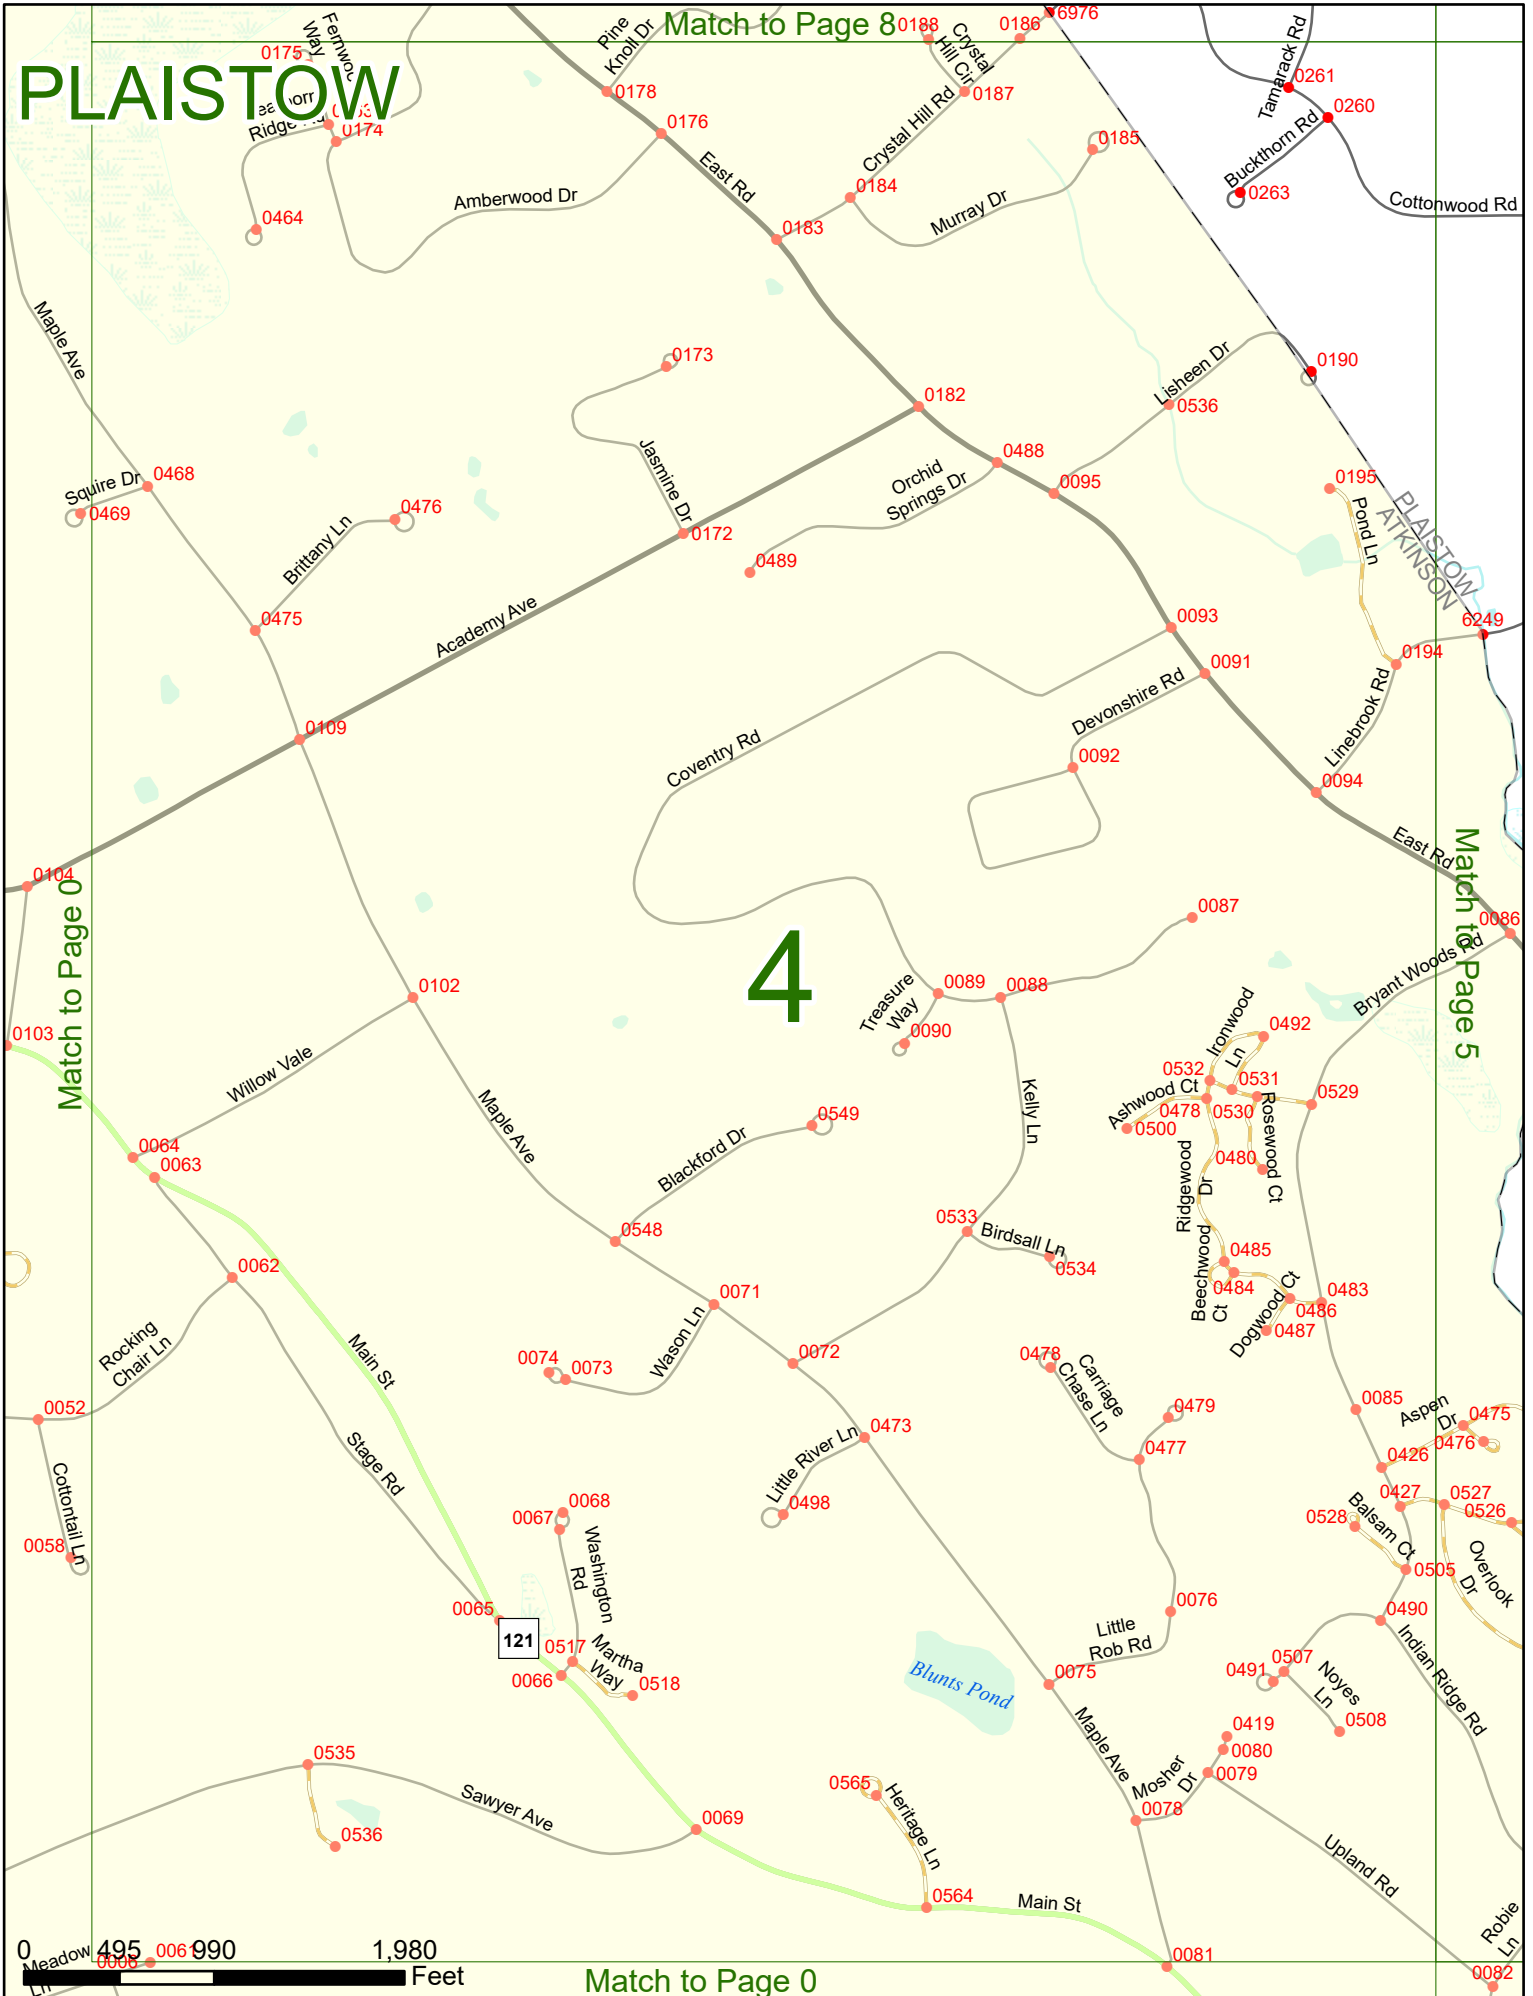

PLAISTOW

Match to Page 8

4

Match to Page 0

Match to Page 5

0 495 006 990 1,980 Feet

Match to Page 0