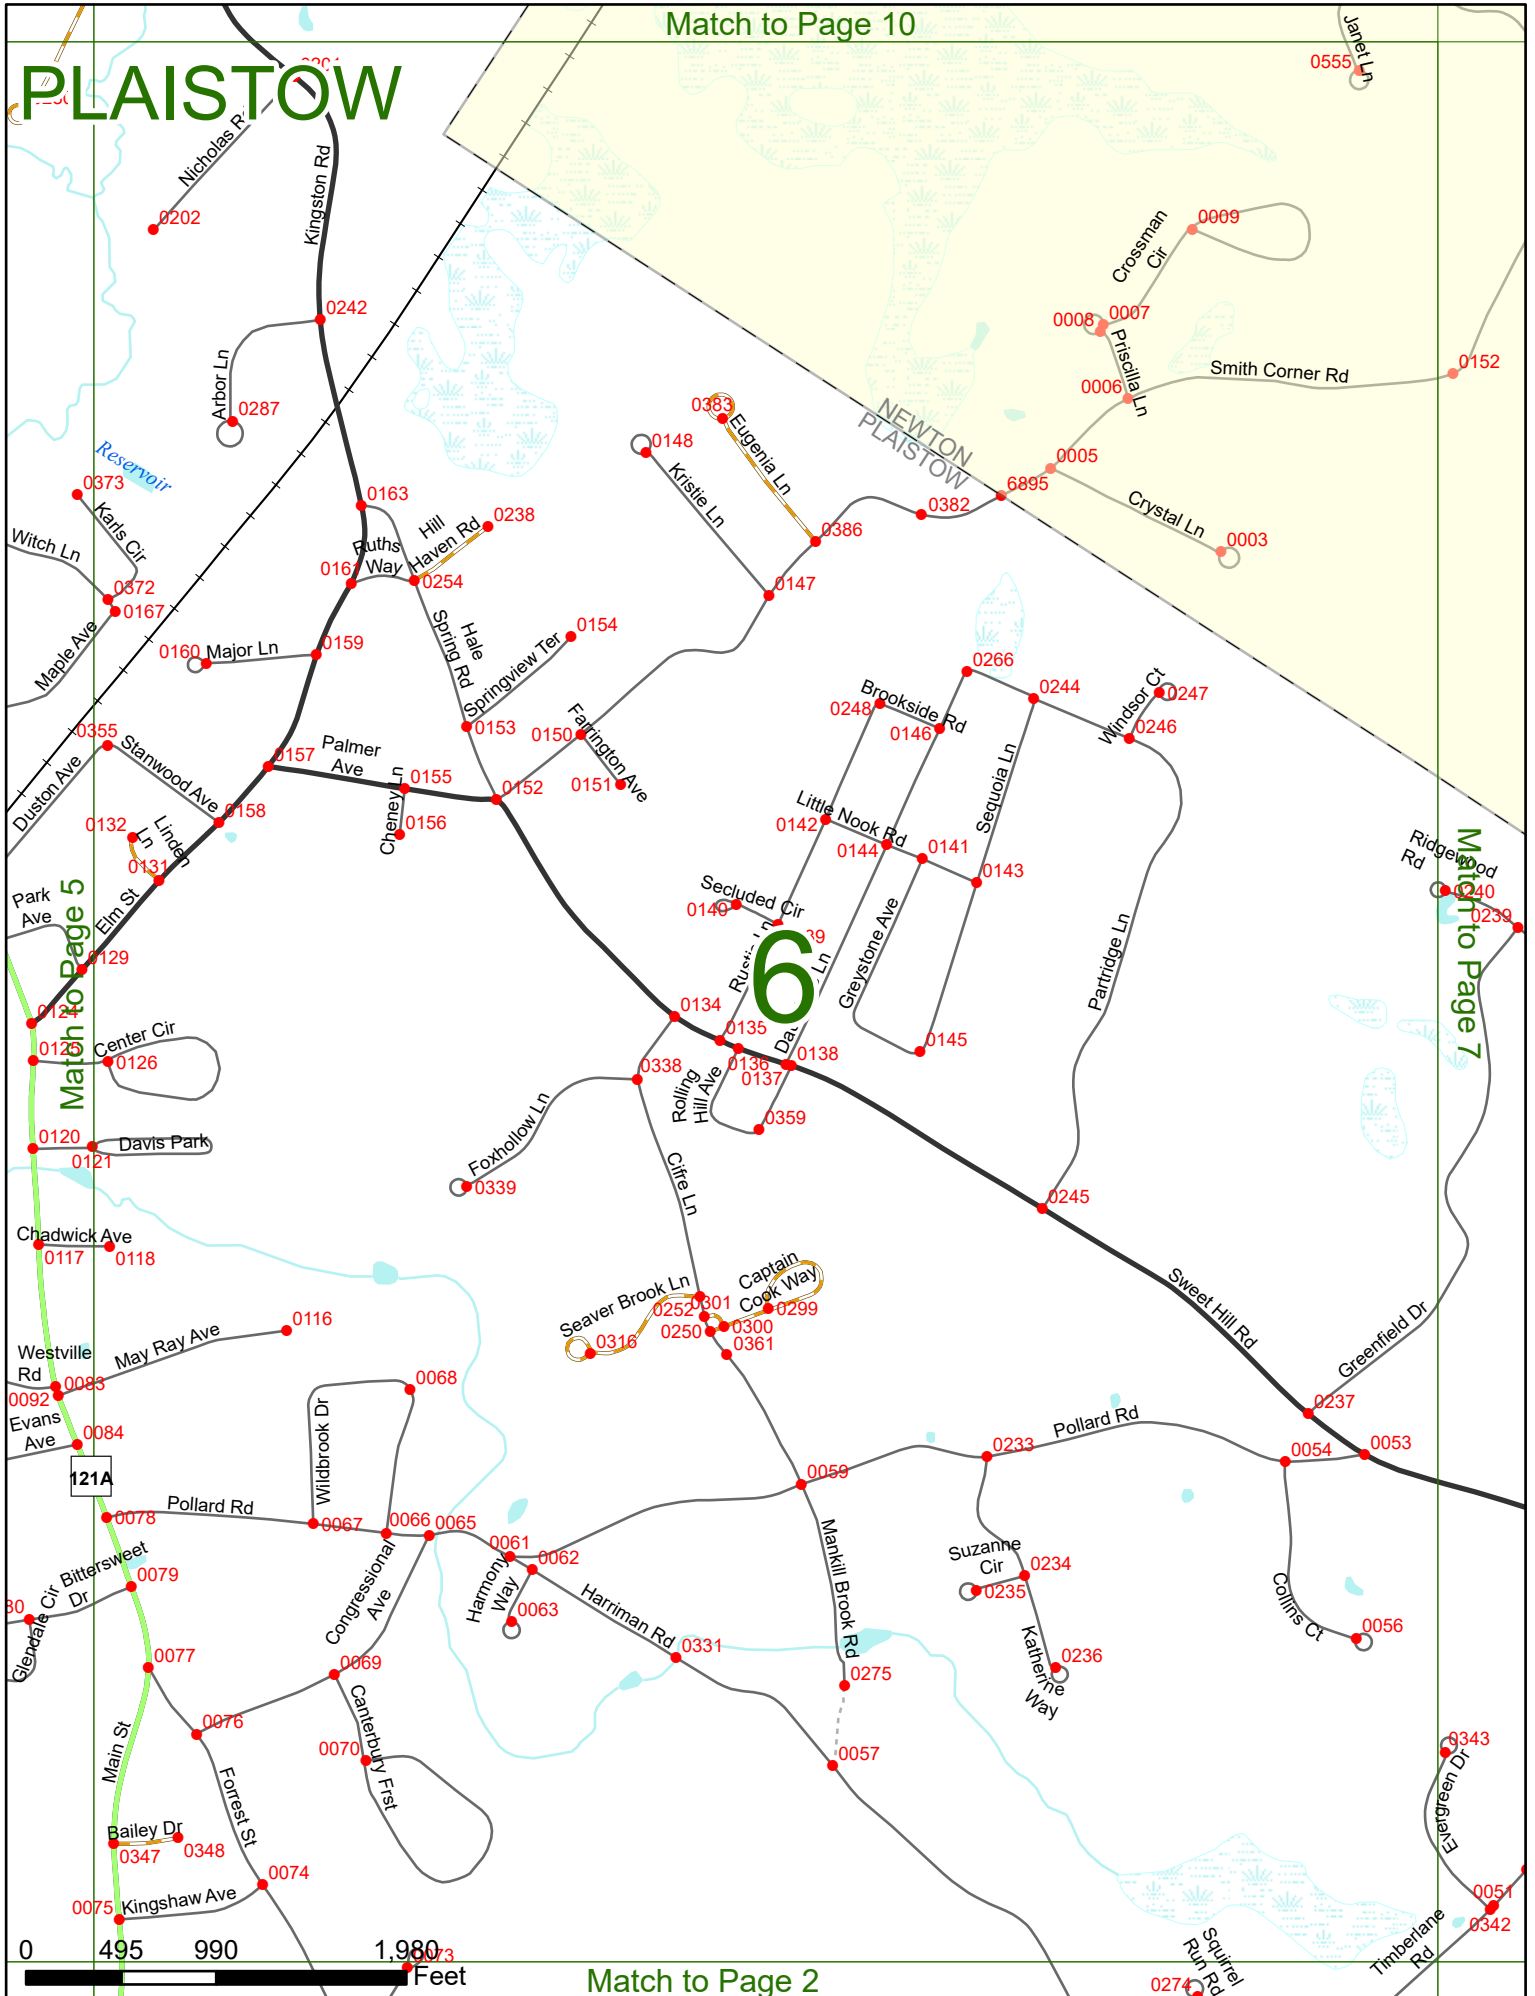

PLAISTOW

Match to Page 5

Match to Page 7

6