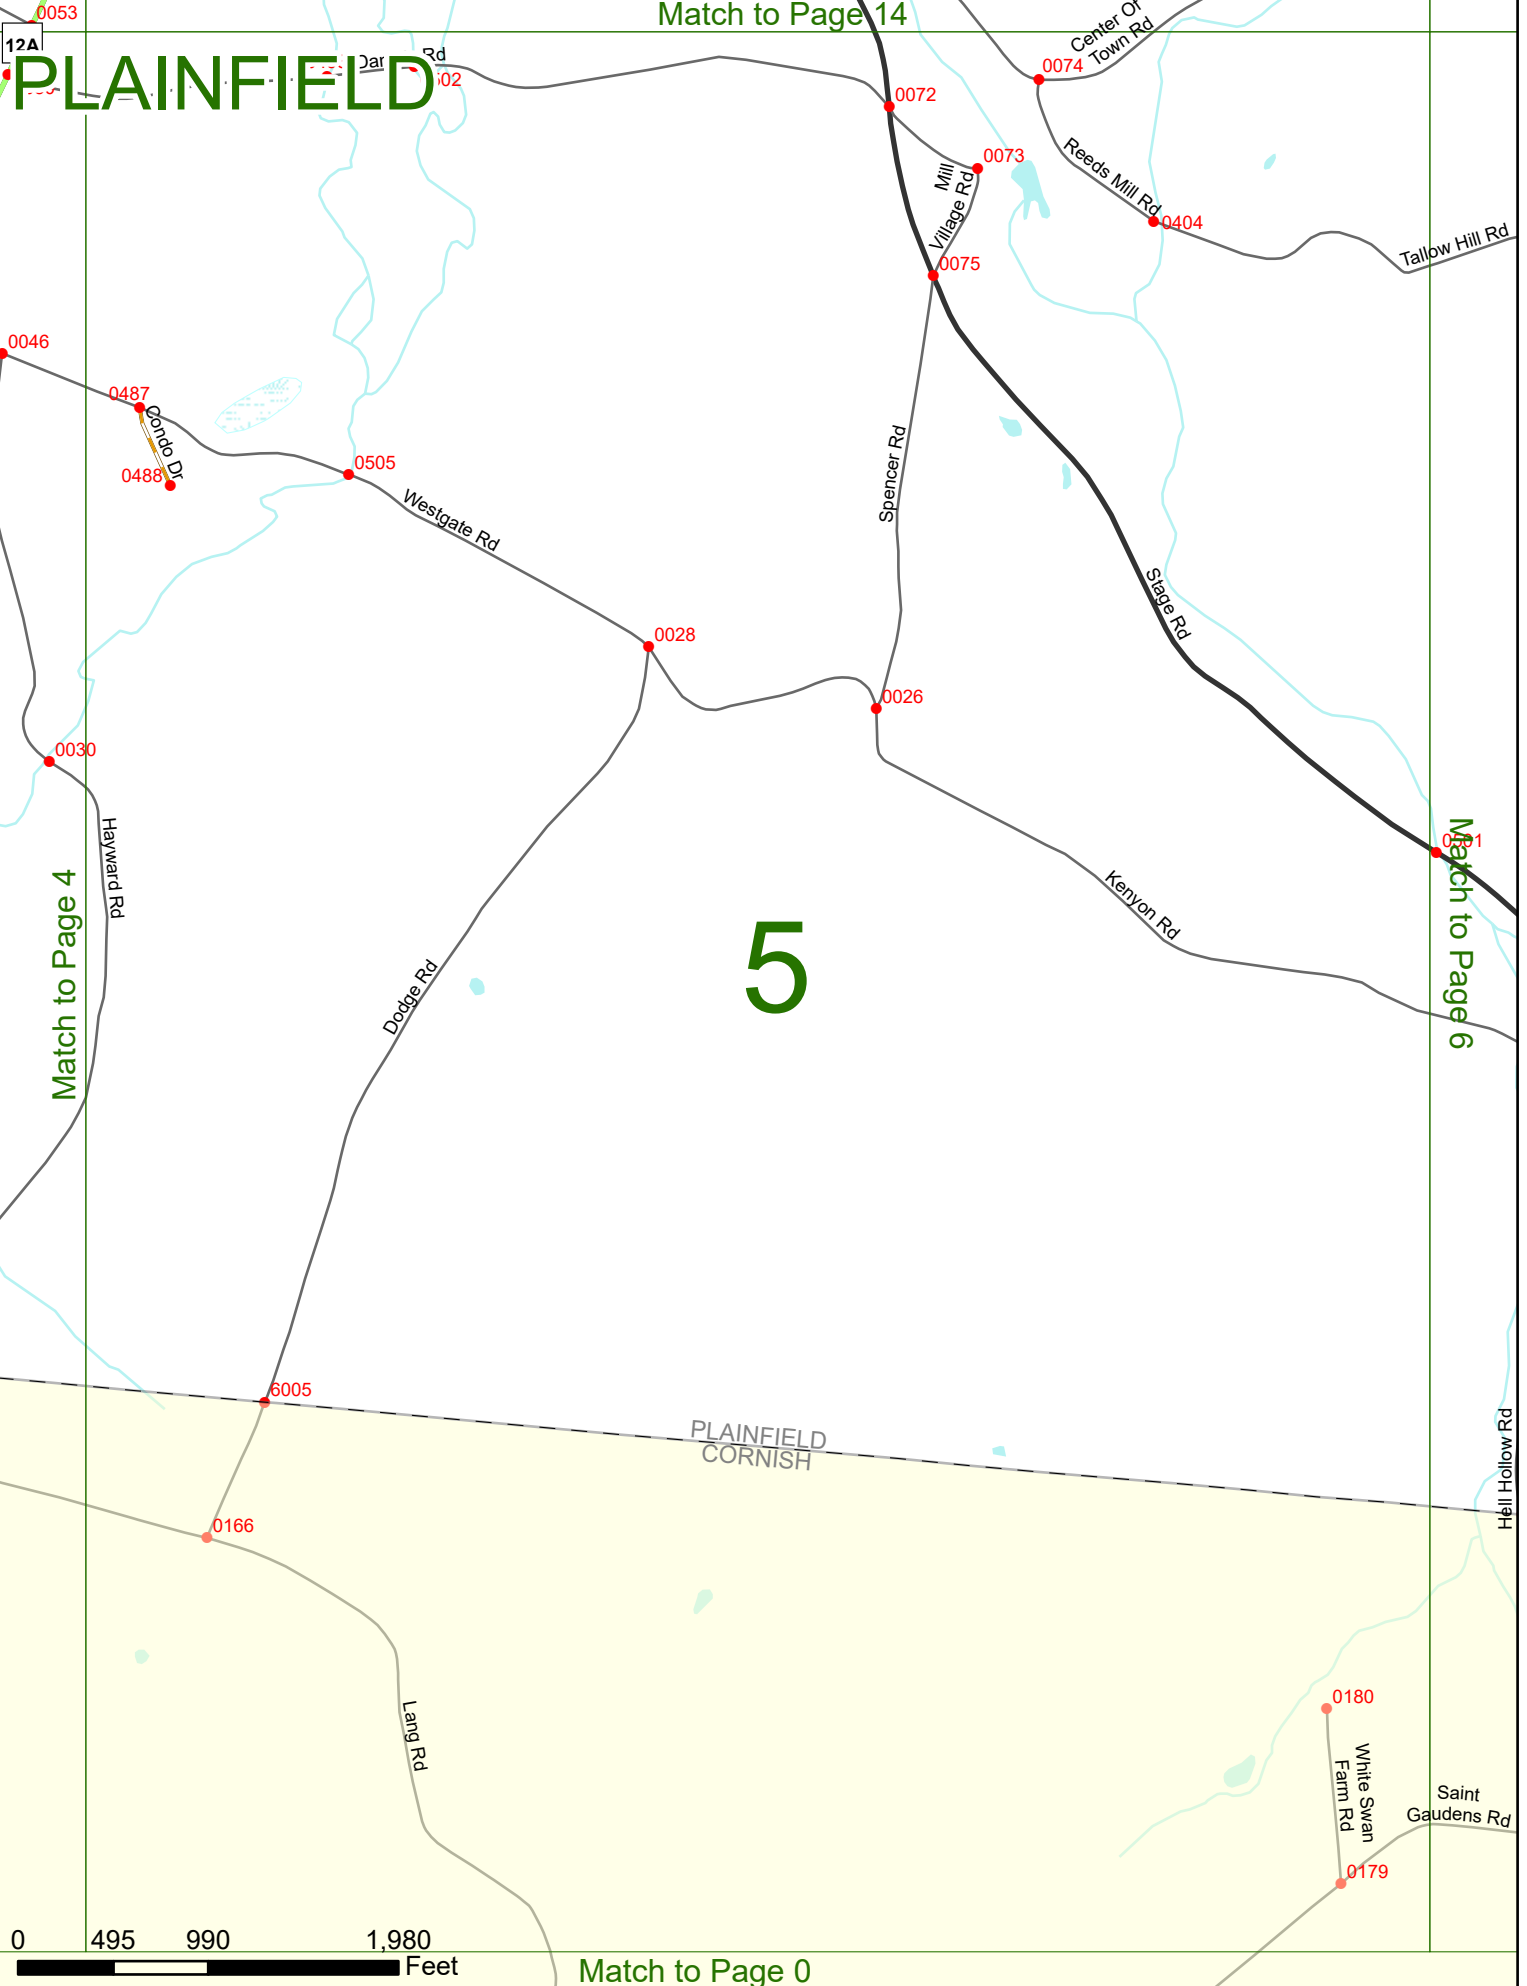

Match to Page 14

PLAINFIELD

5

Match to Page 6

Match to Page 4

Match to Page 0