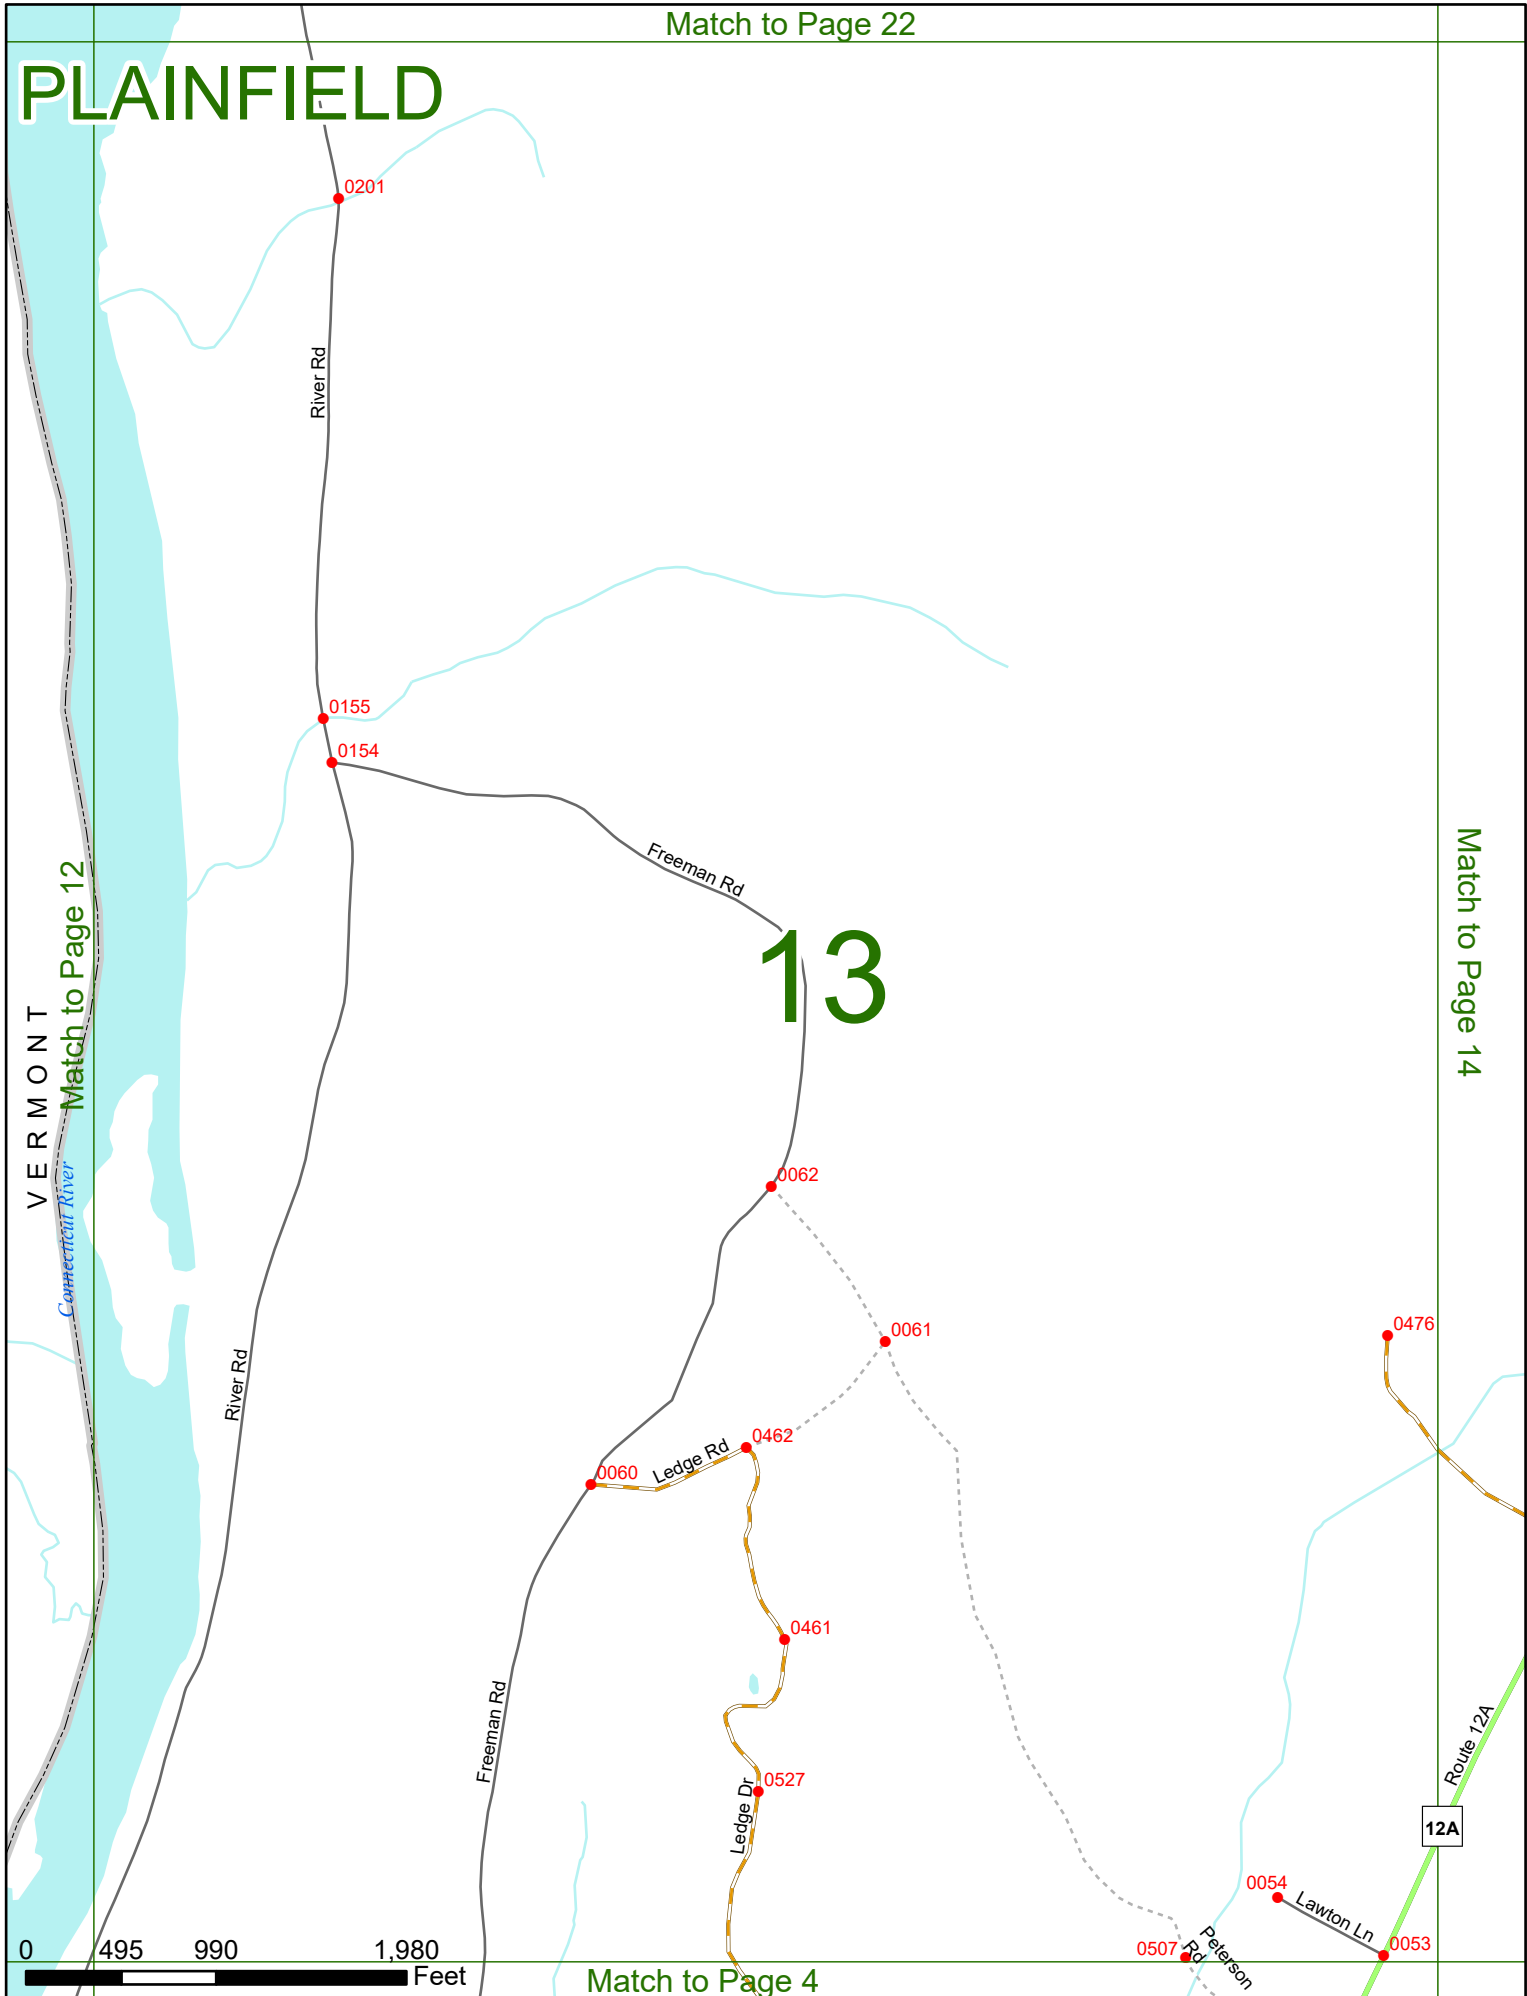

PLAINFIELD

13

VERMONT

Match to Page 12

Match to Page 14

12A