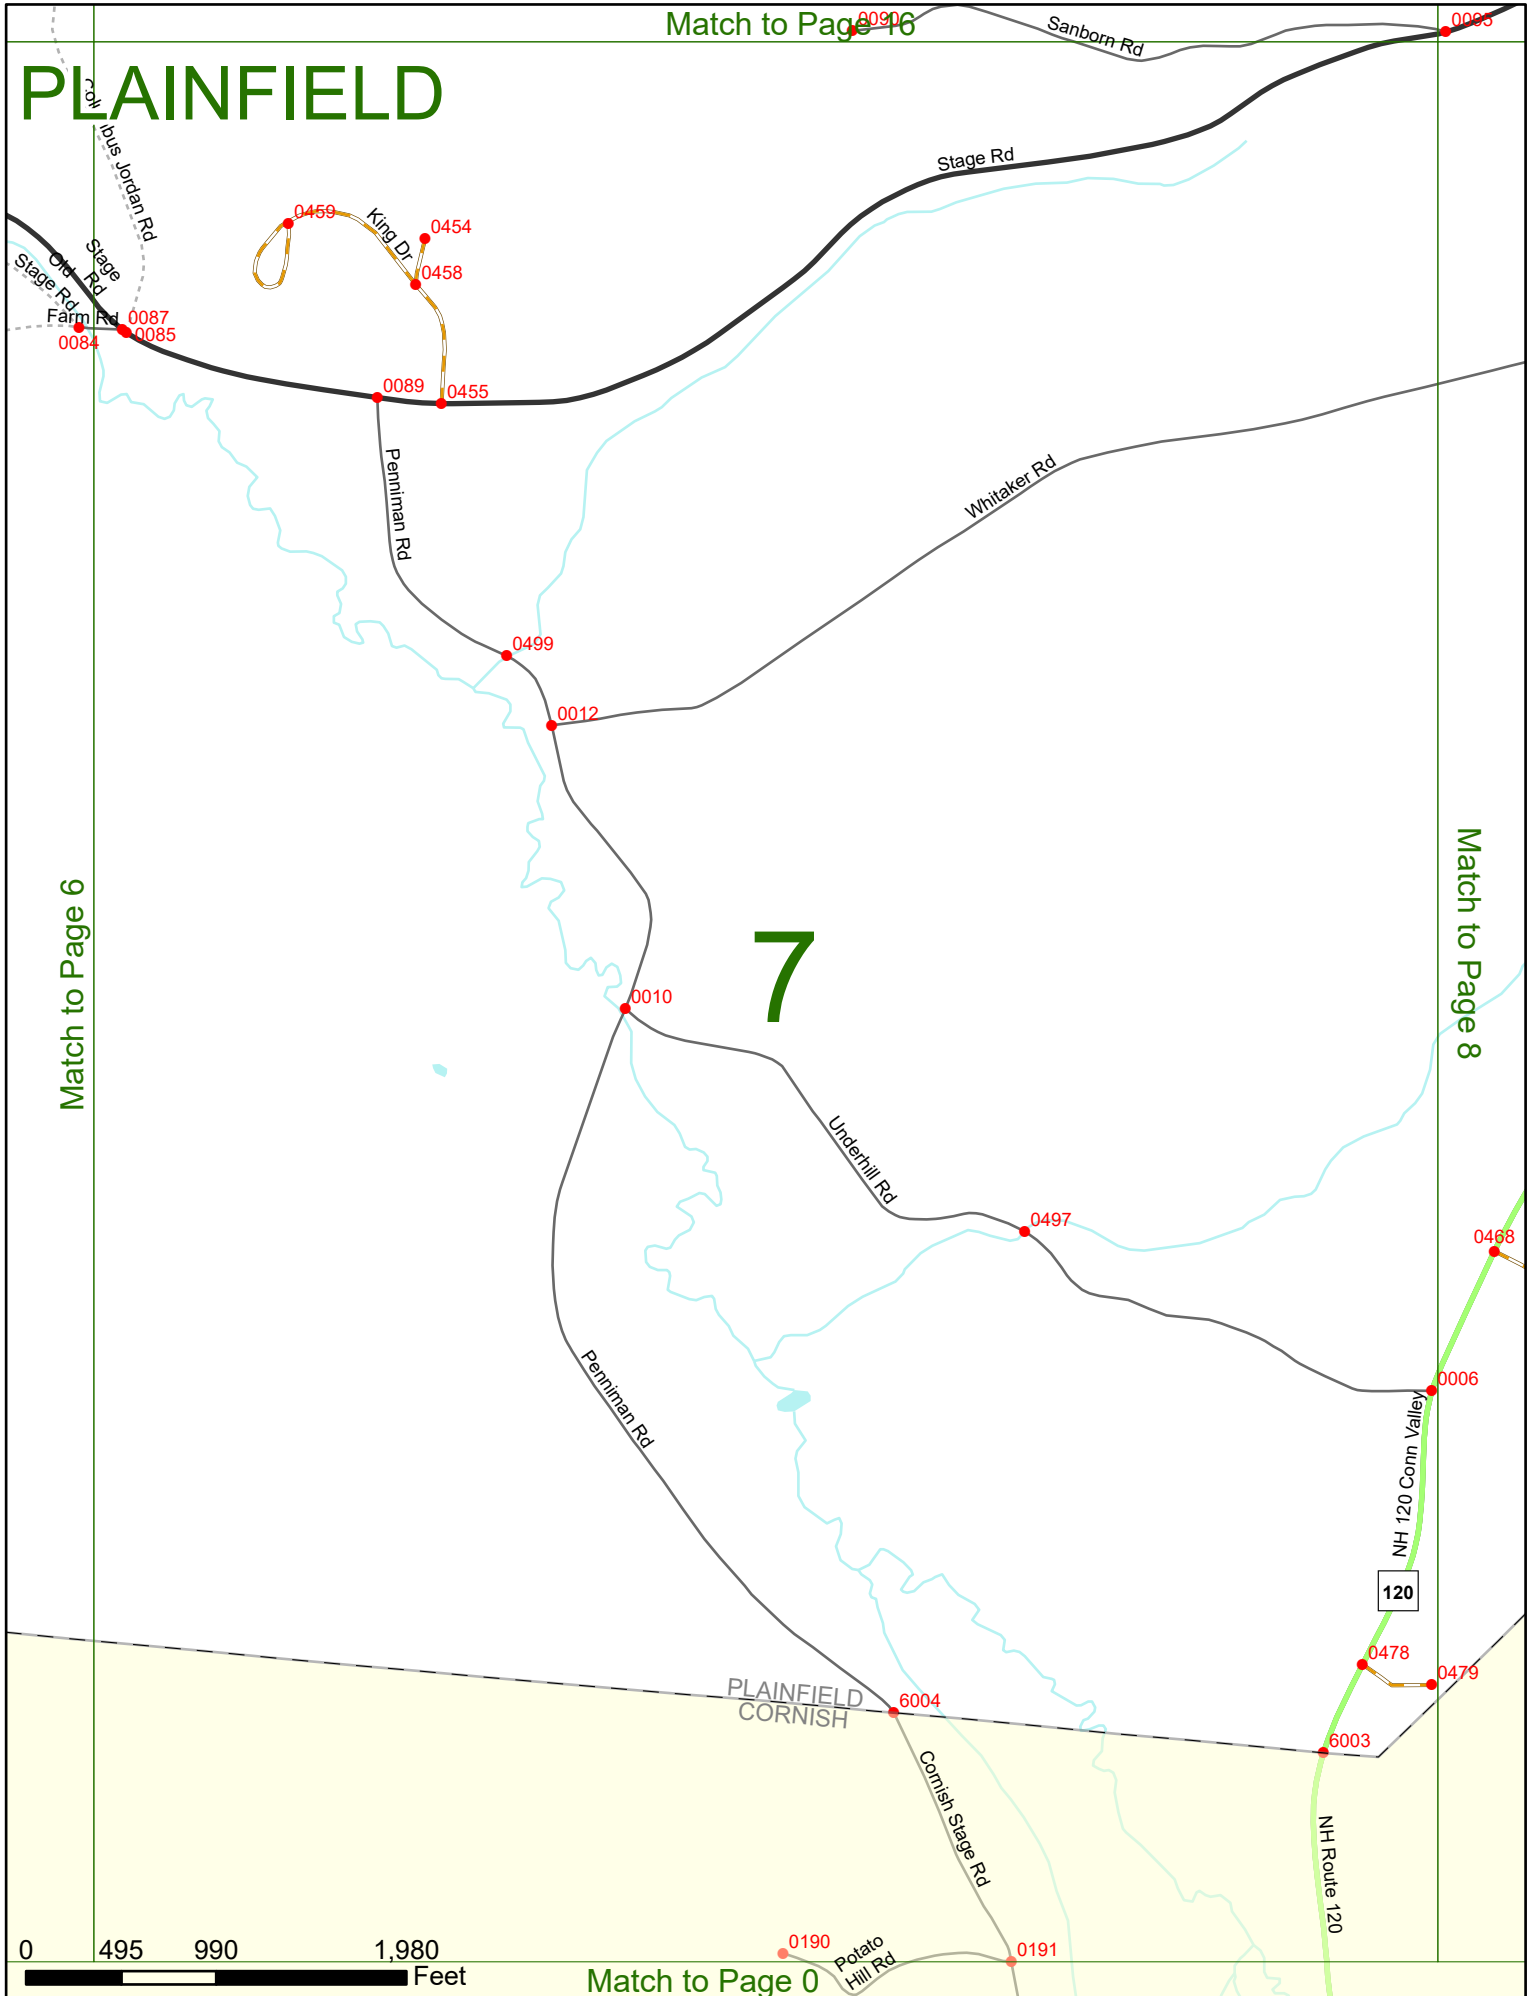

Match to Page 16

PLAINFIELD

Match to Page 6

Match to Page 8

7

Match to Page 0

0190 Potato Hill Rd 0191

NH Route 120

120

PLAINFIELD CORNISH

0468

0006

0497

0010

0499

0012

0089

0455

0459

0454

0458

0087

0085

0084

0095

0090