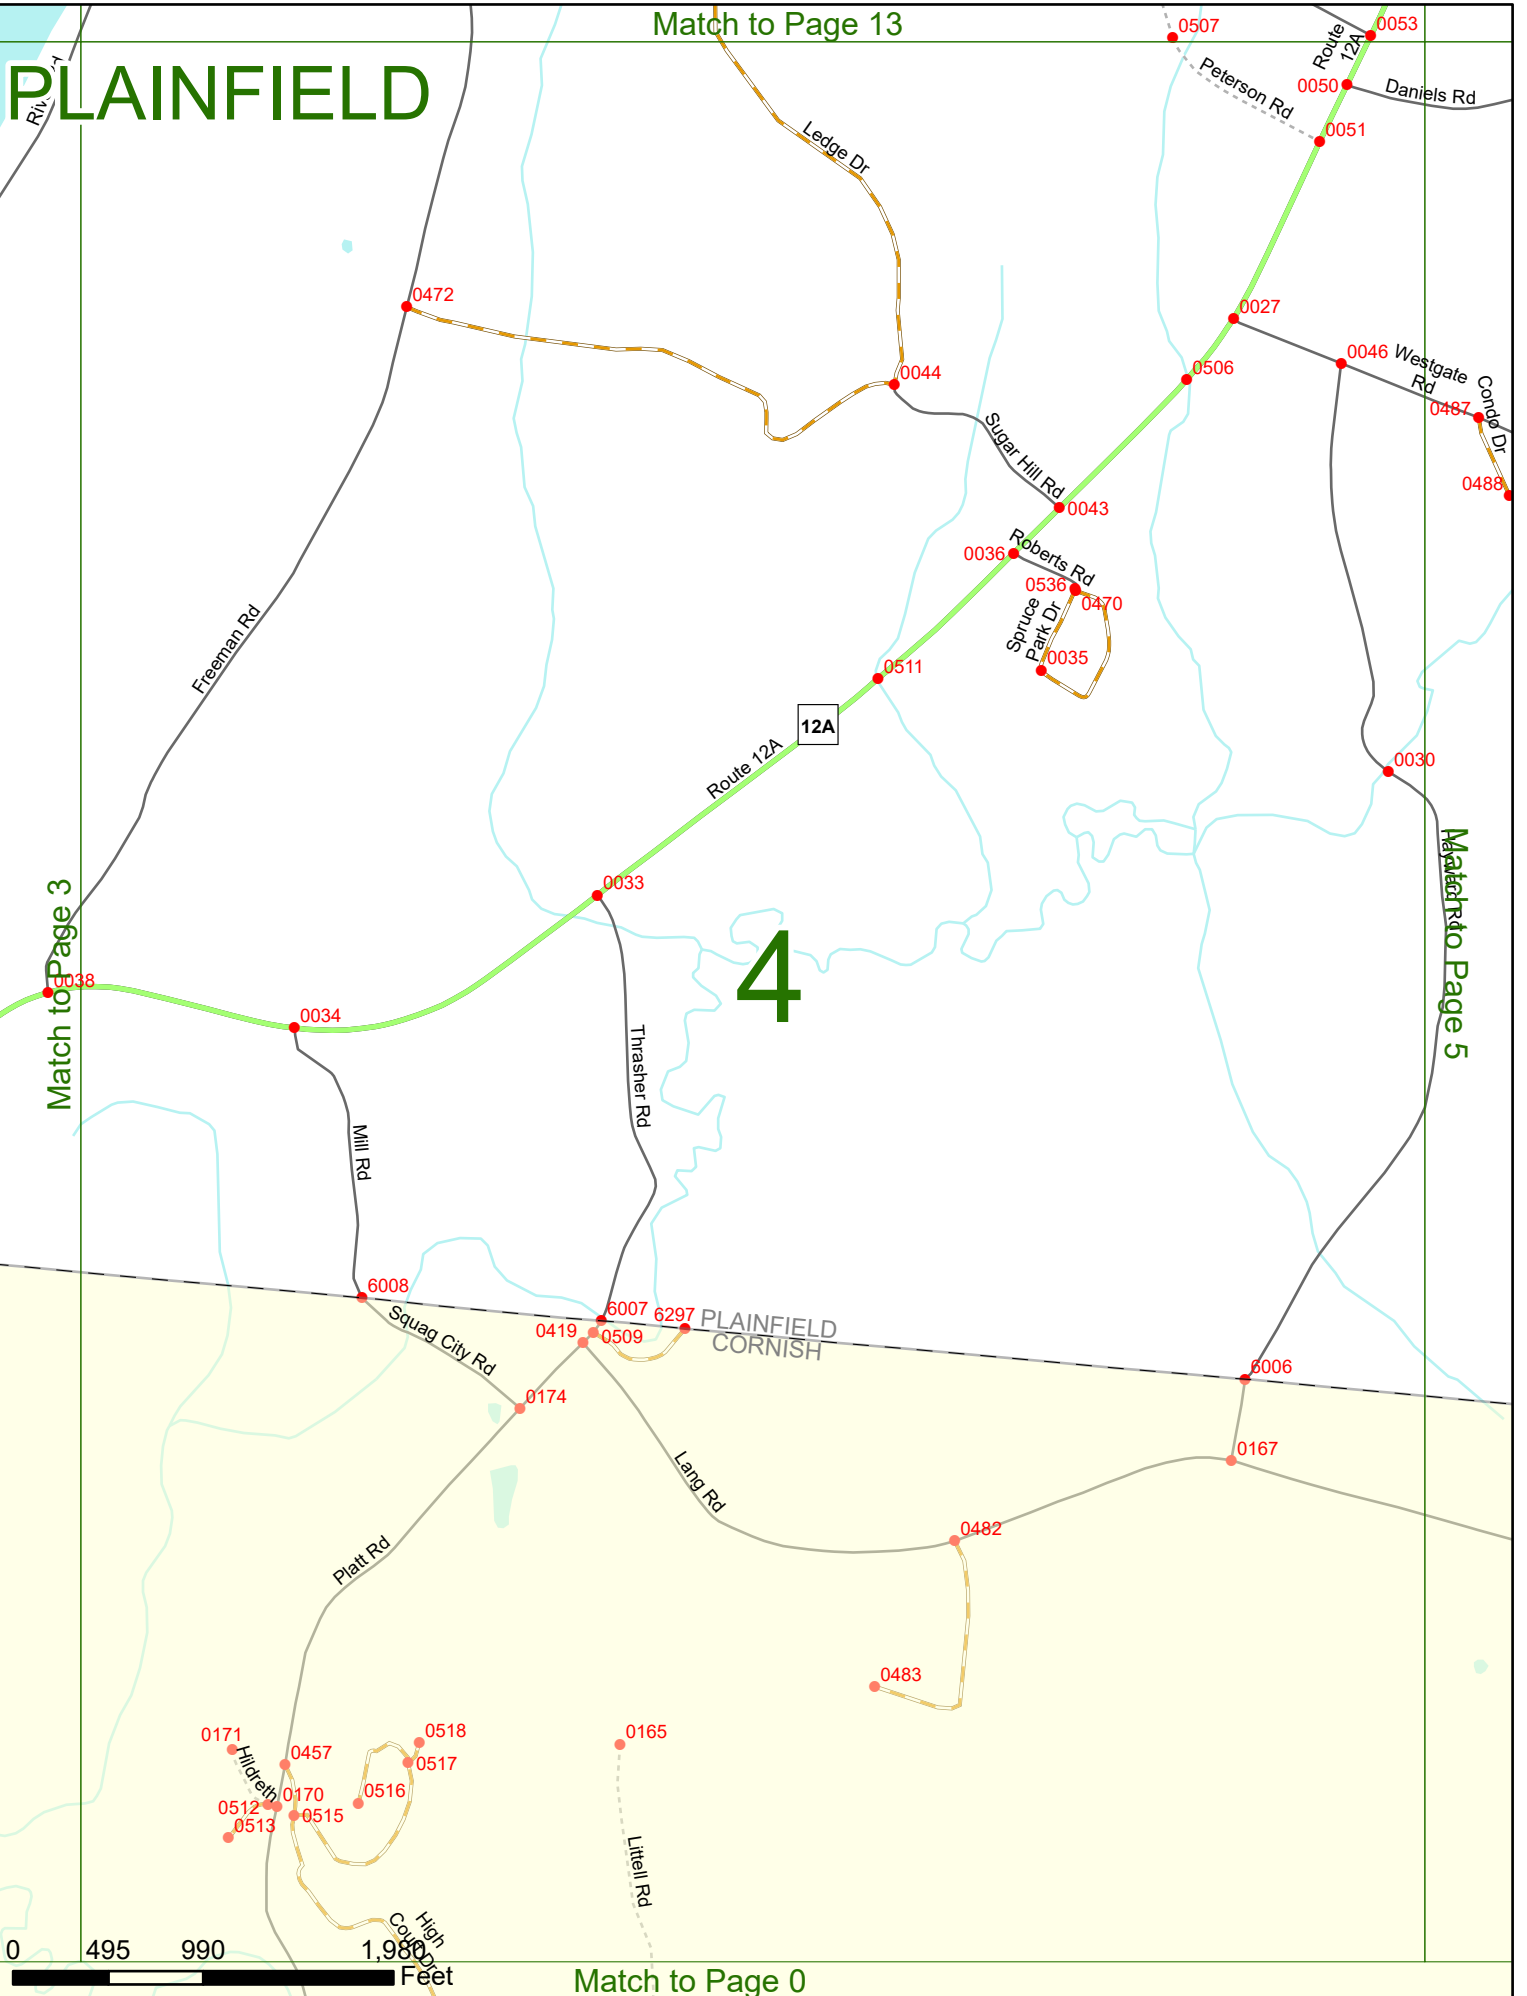

PLAINFIELD

Match to Page 13

Match to Page 3

Match to Page 5

4

Match to Page 0