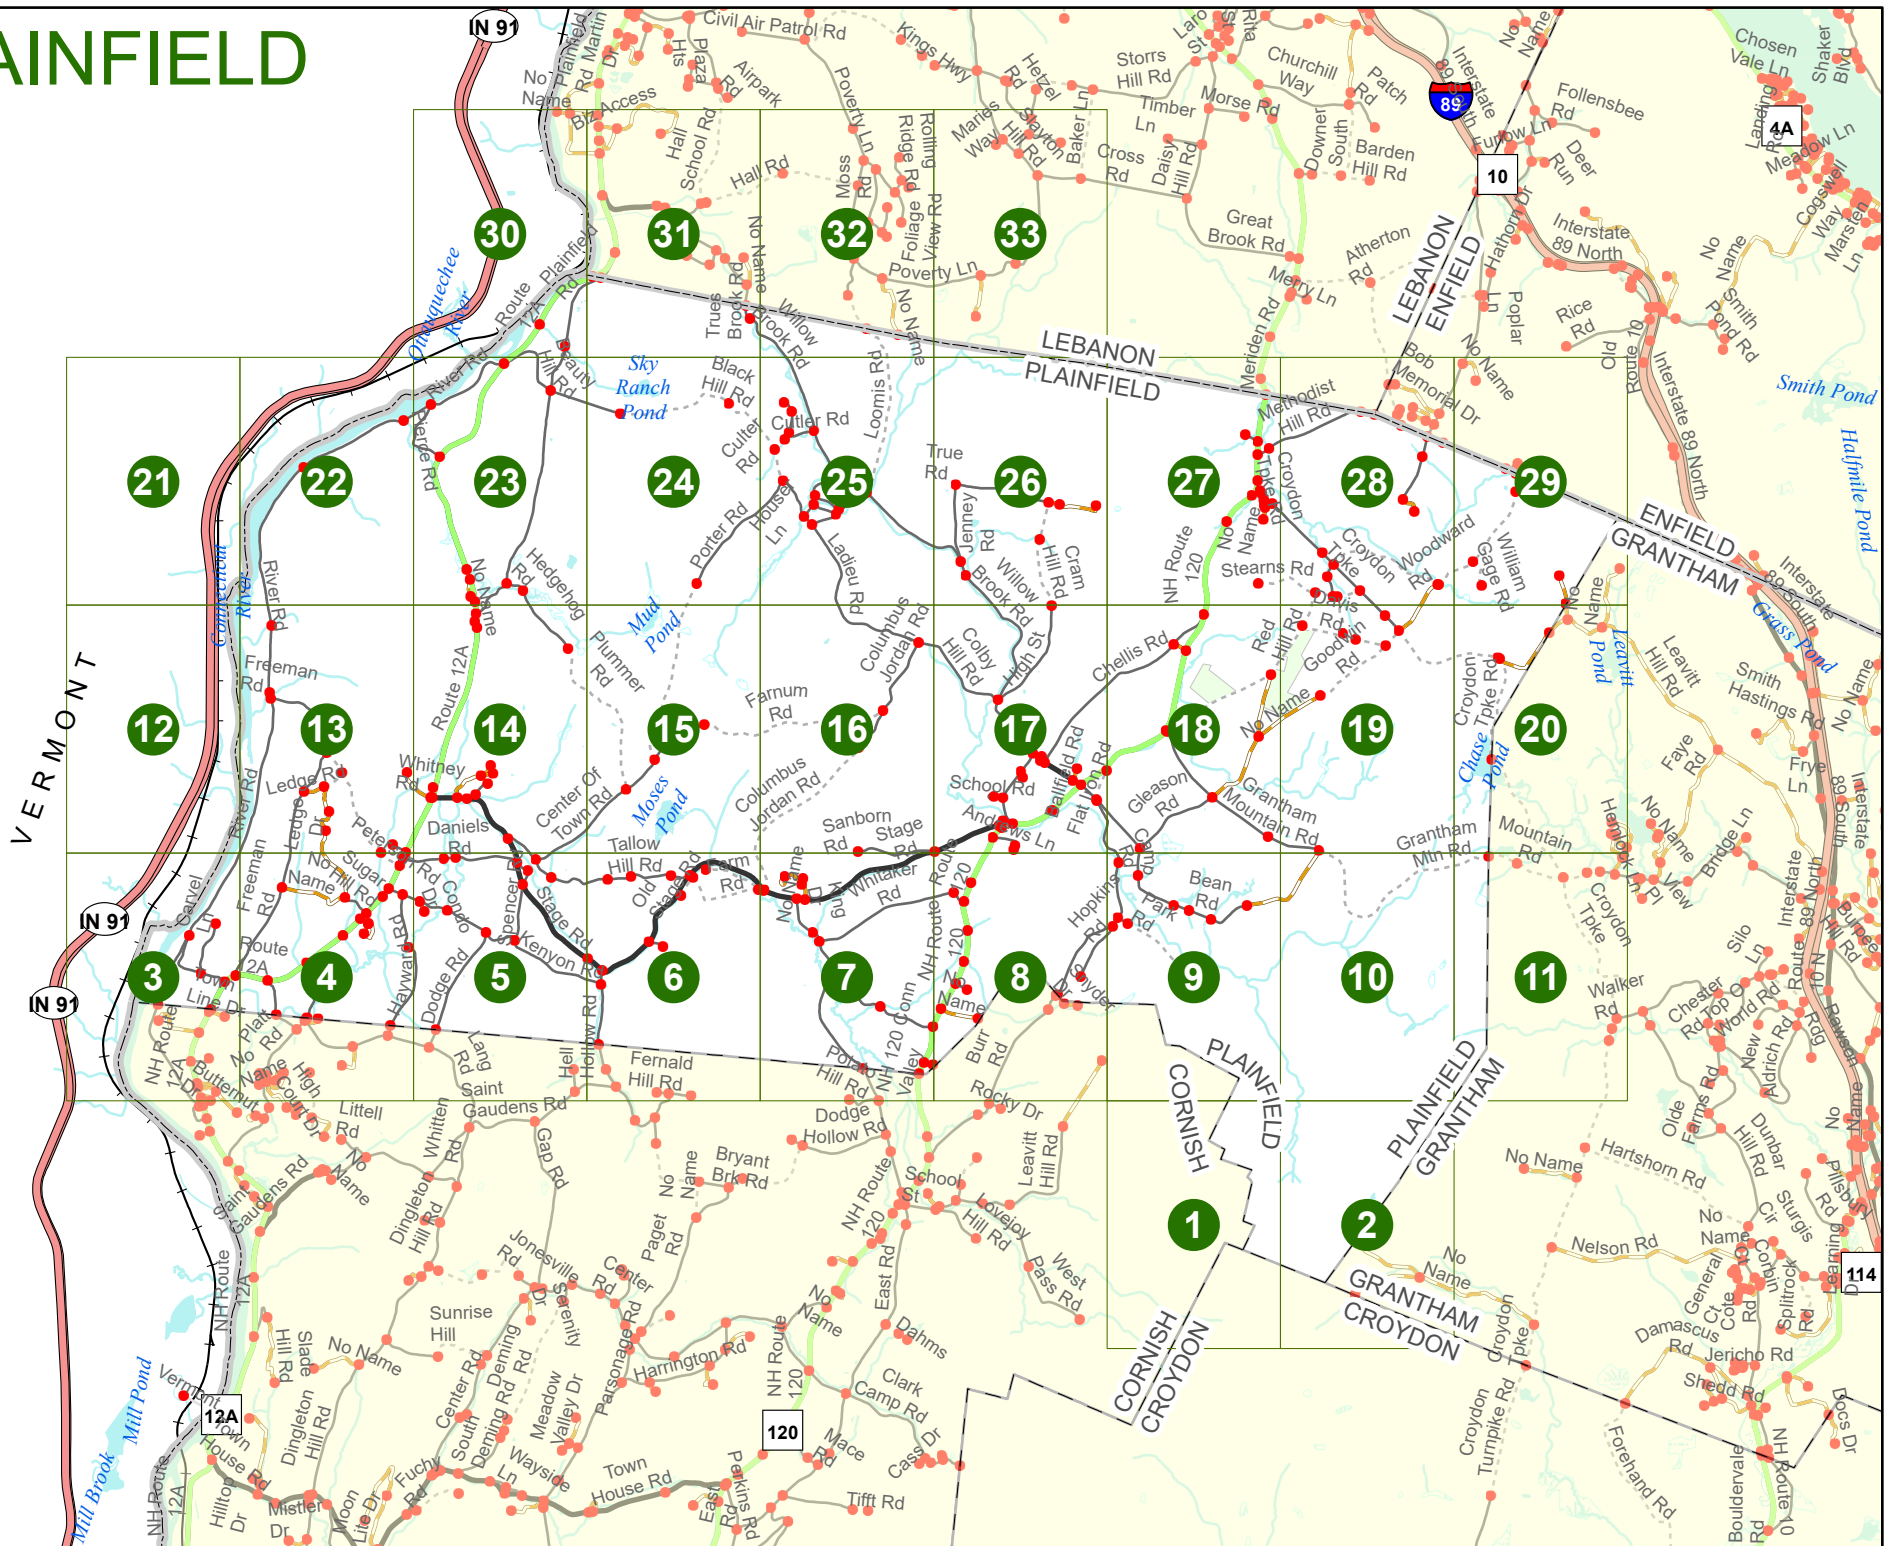

PLAINFIELD