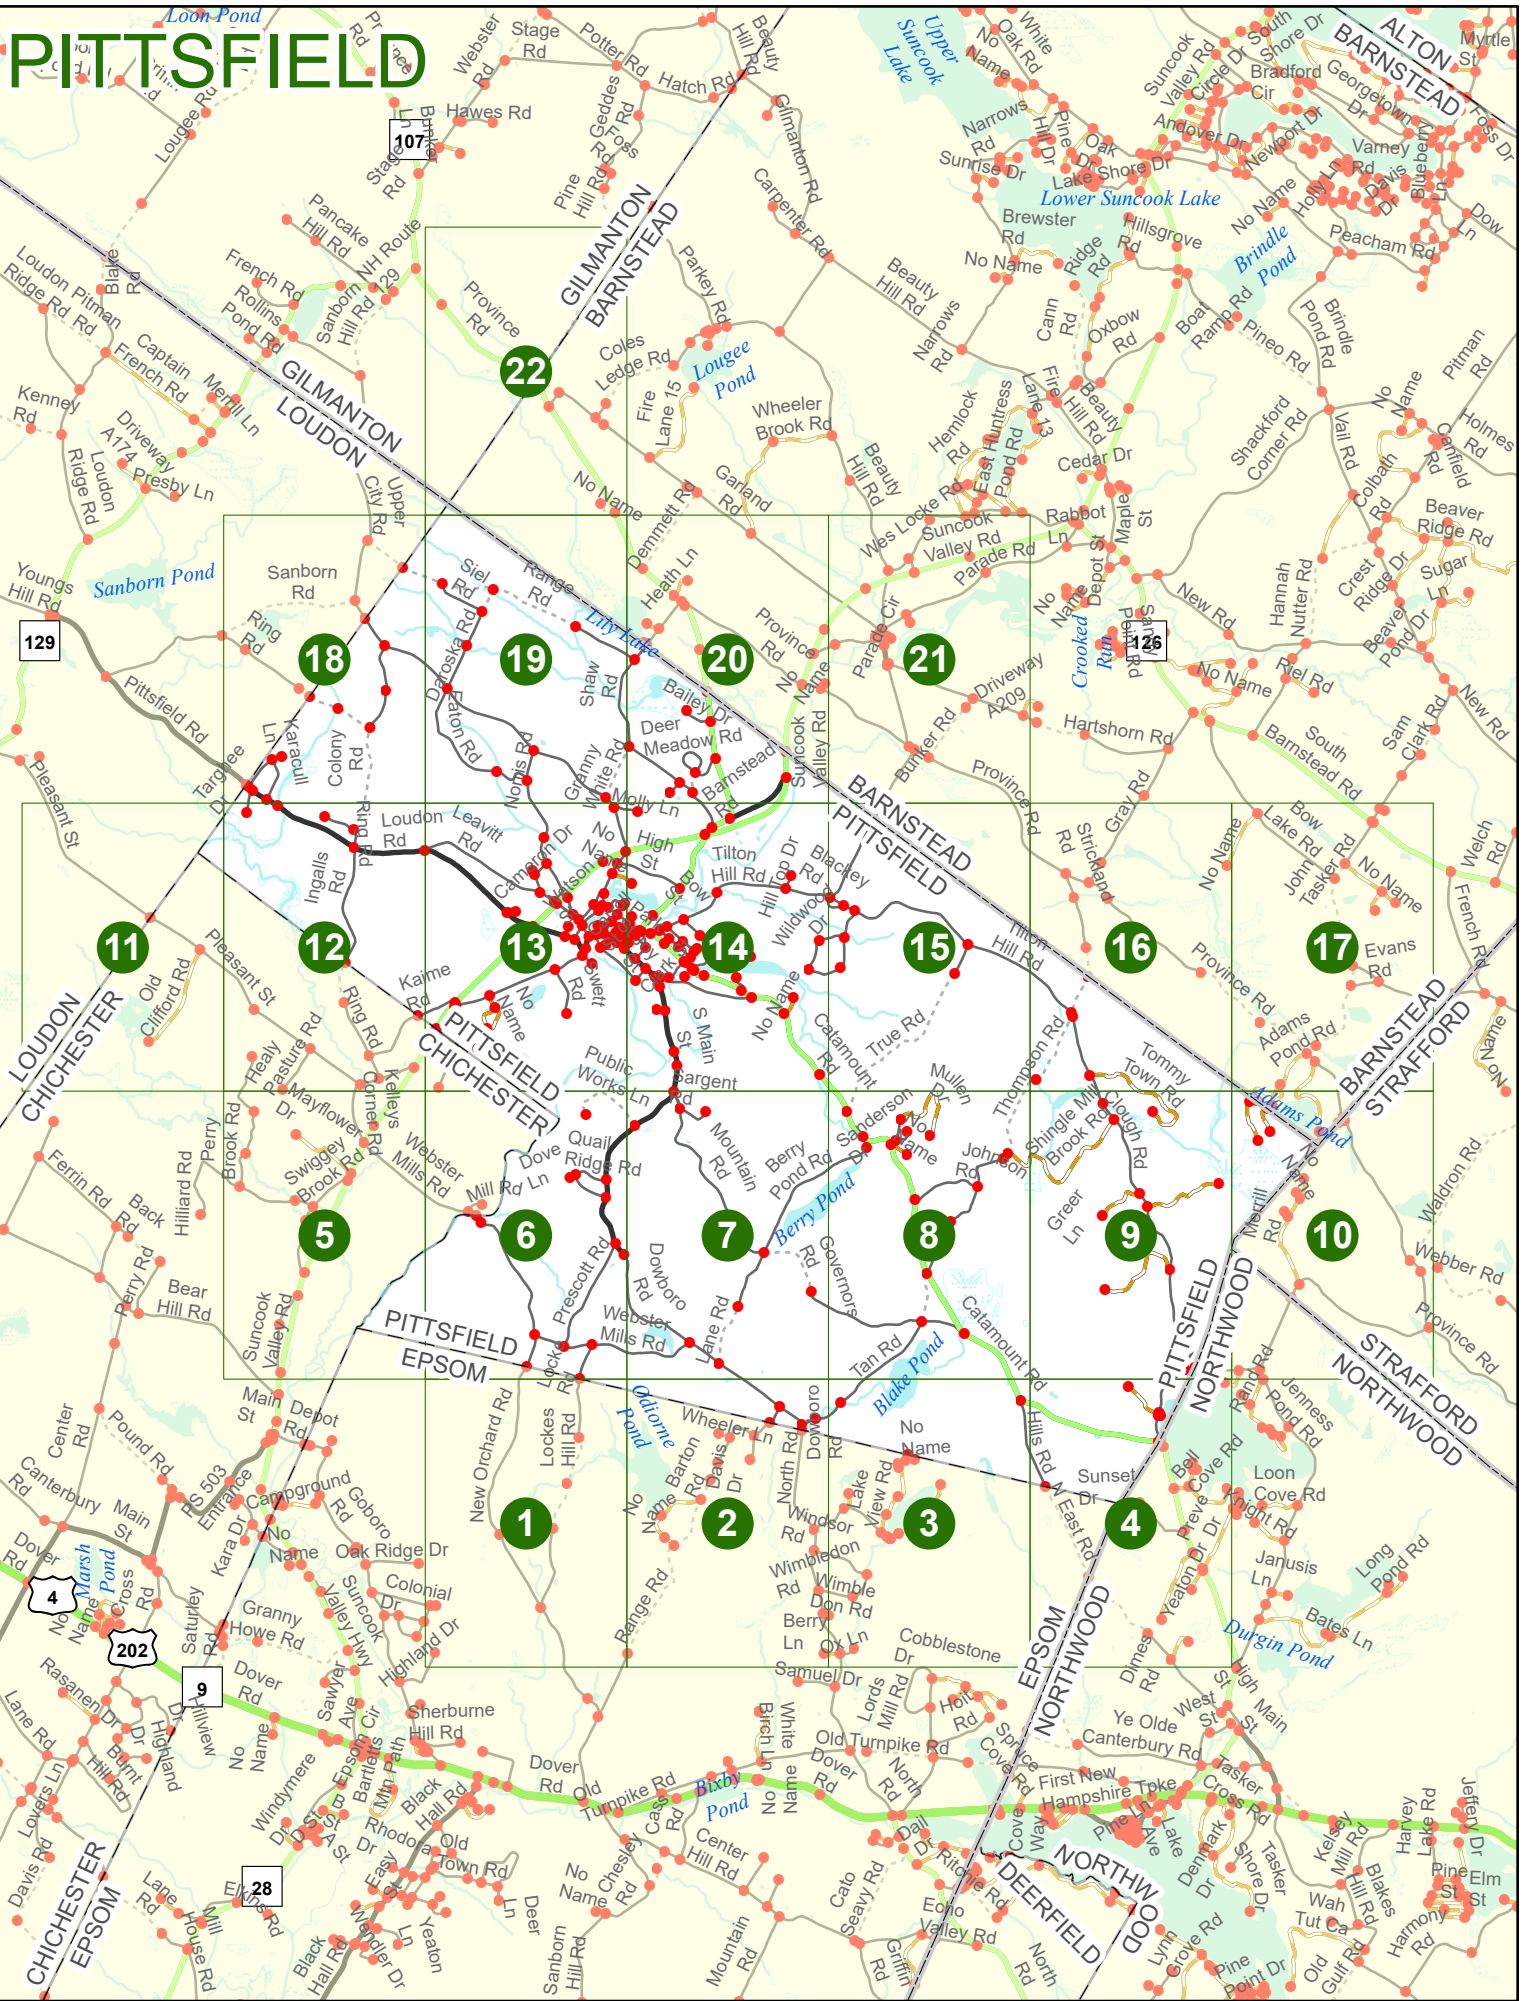

PITTSFIELD