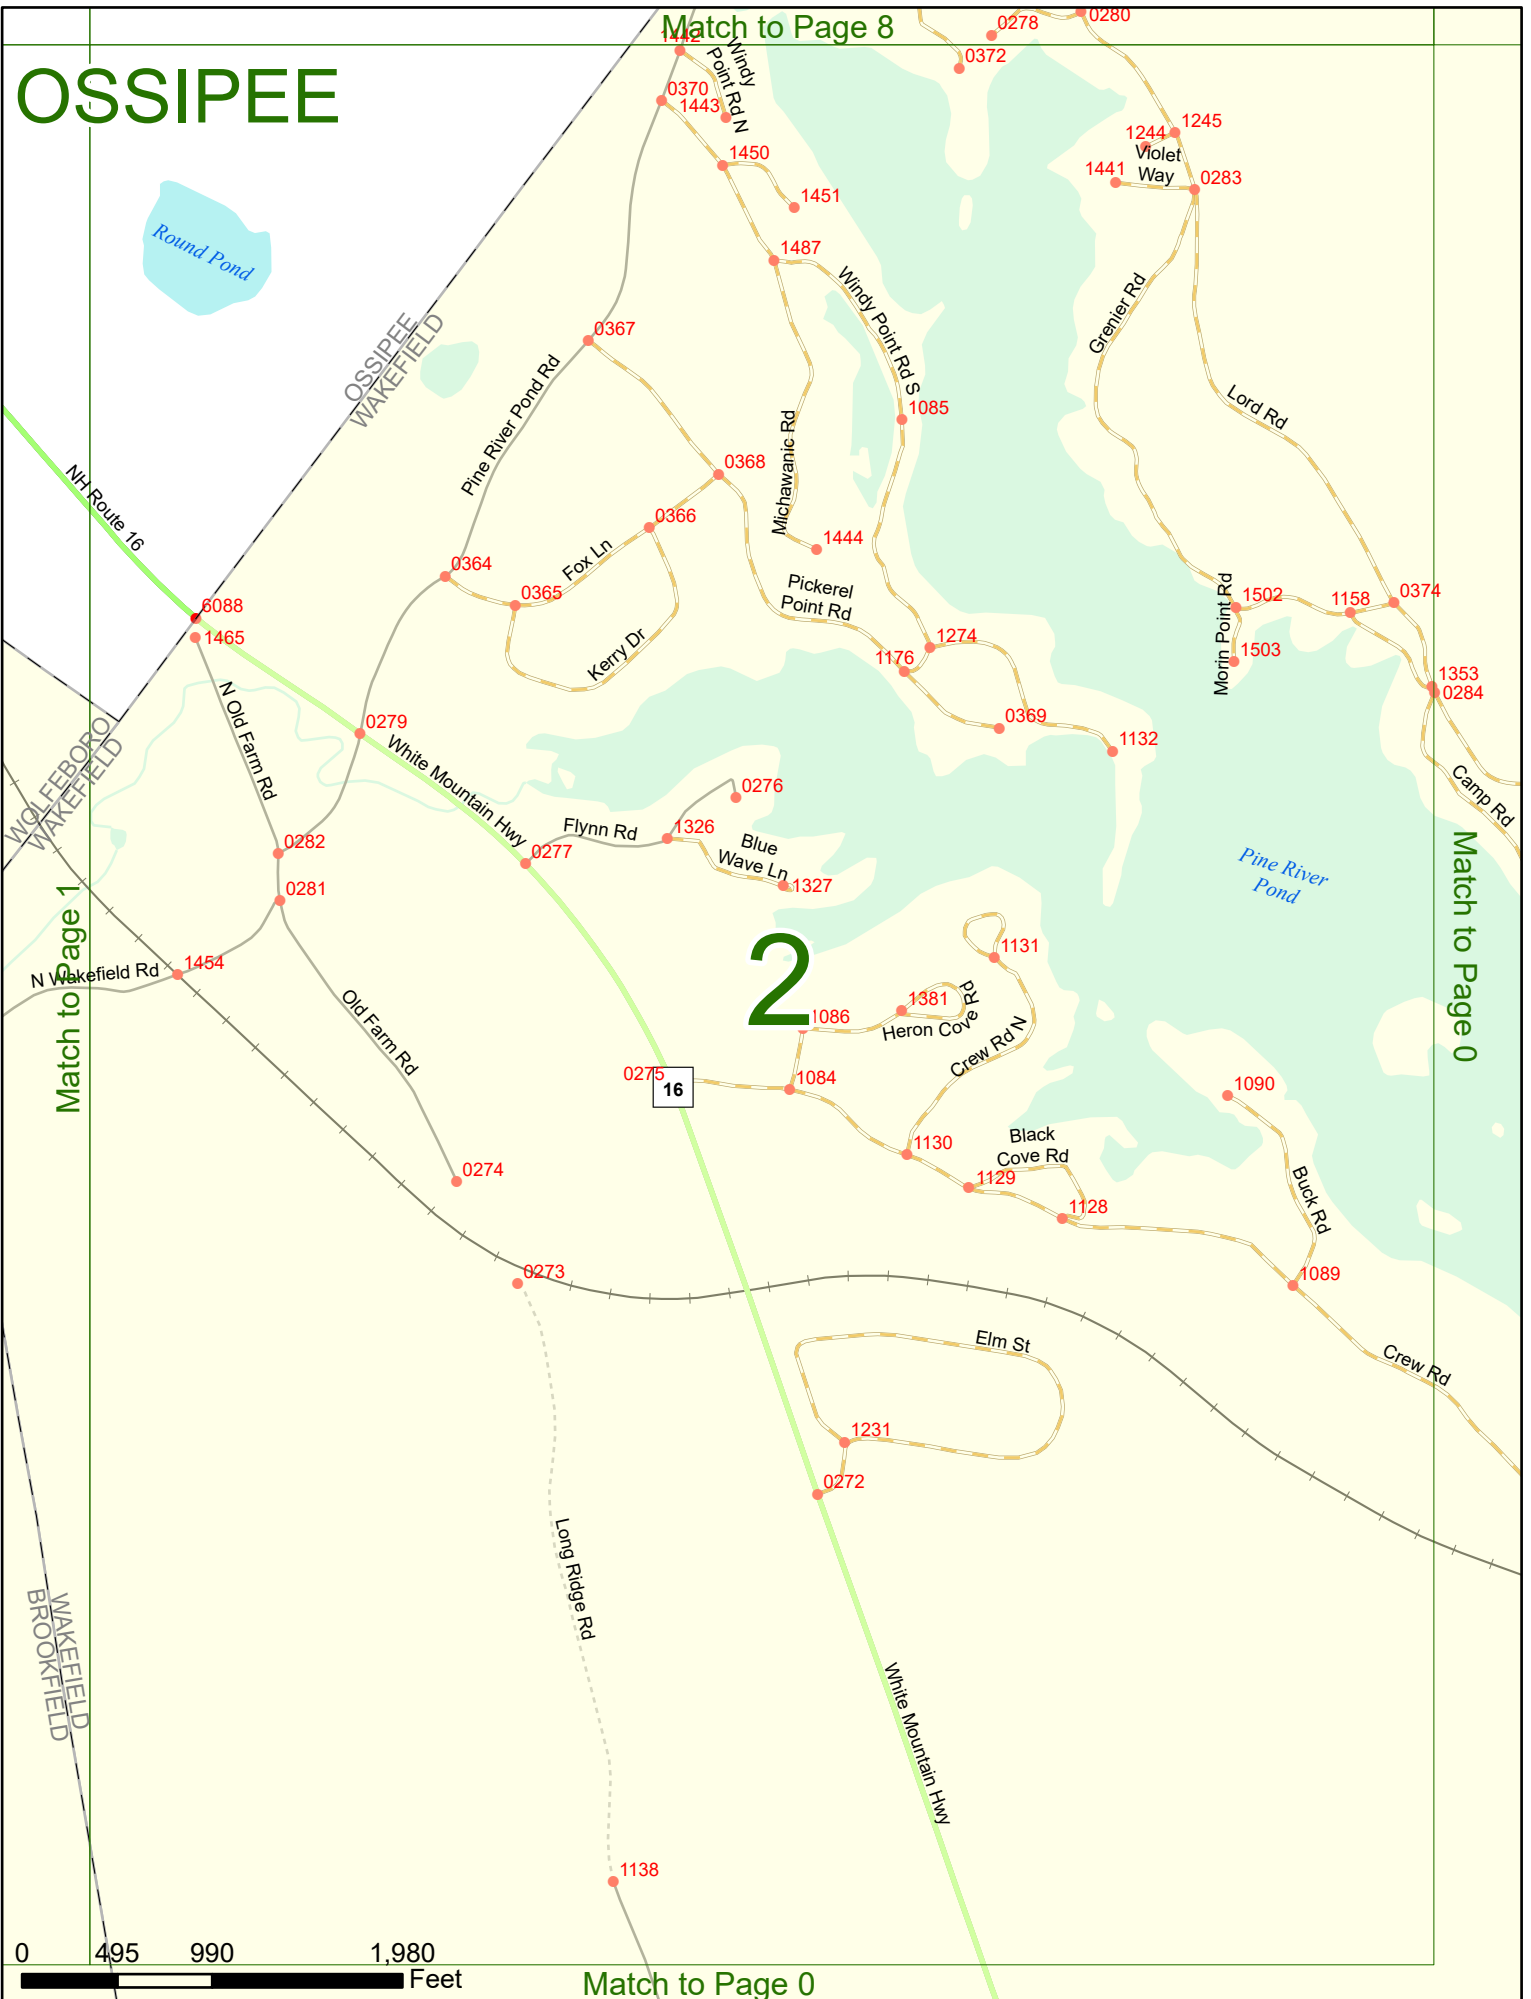

OSSIPEE

Match to Page 8

Match to Page 1

Match to Page 0

Match to Page 0

2