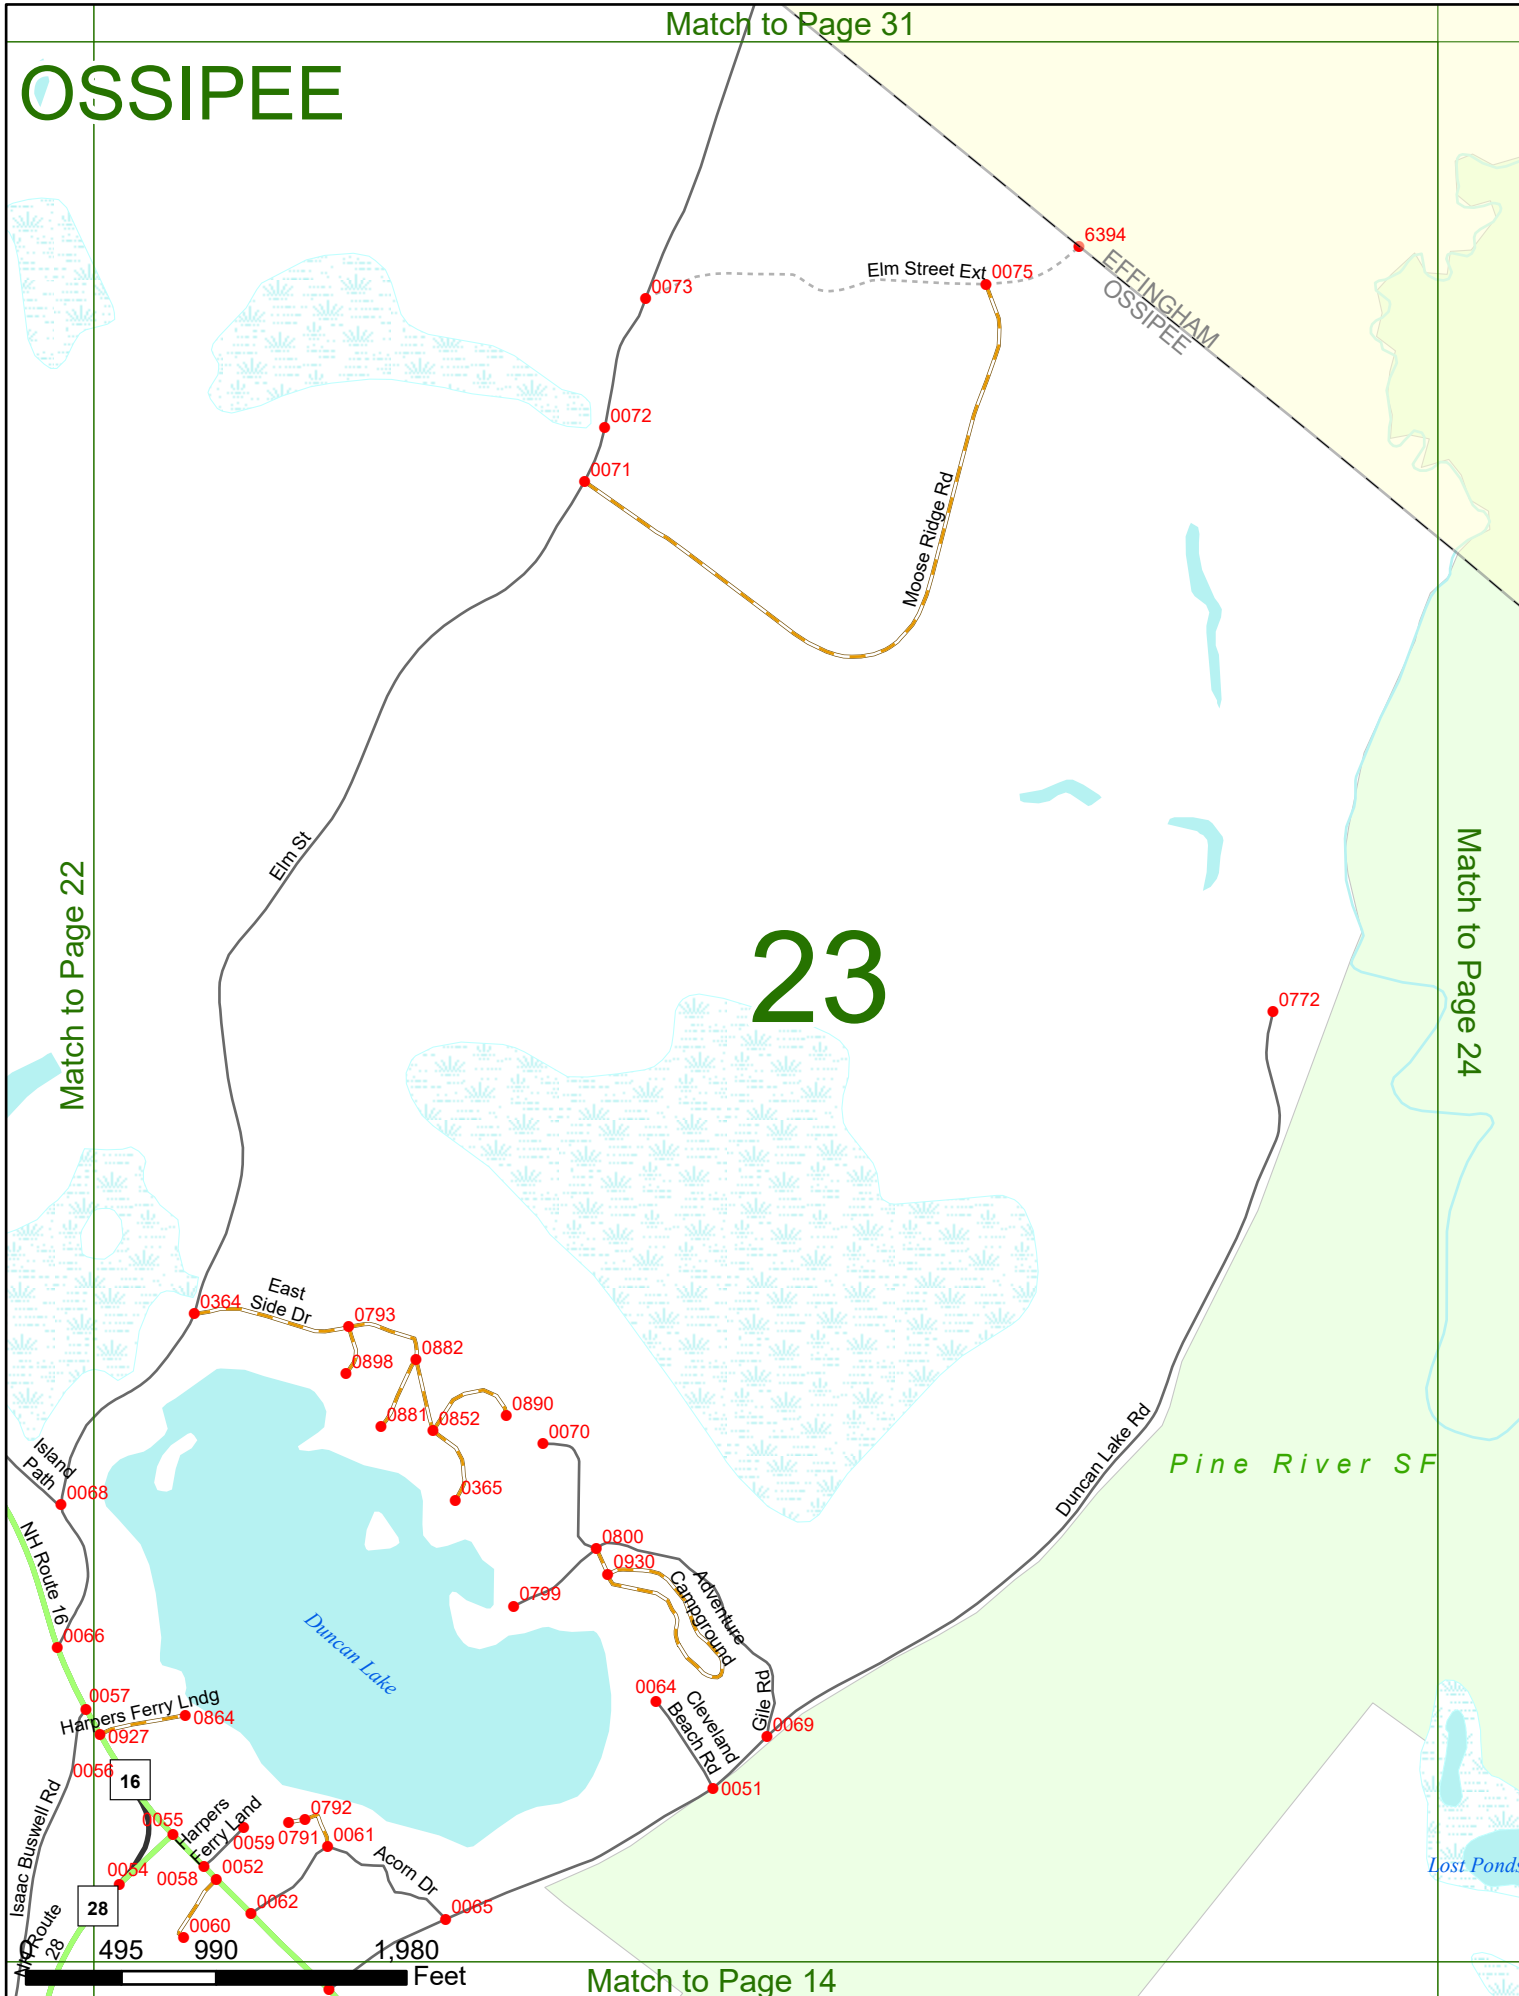

22

0 495 990 1,980 Feet

Match to Page 13

OSSIPEE

23

Match to Page 22

Match to Page 24

EFFINGHAM
OSSIPEE