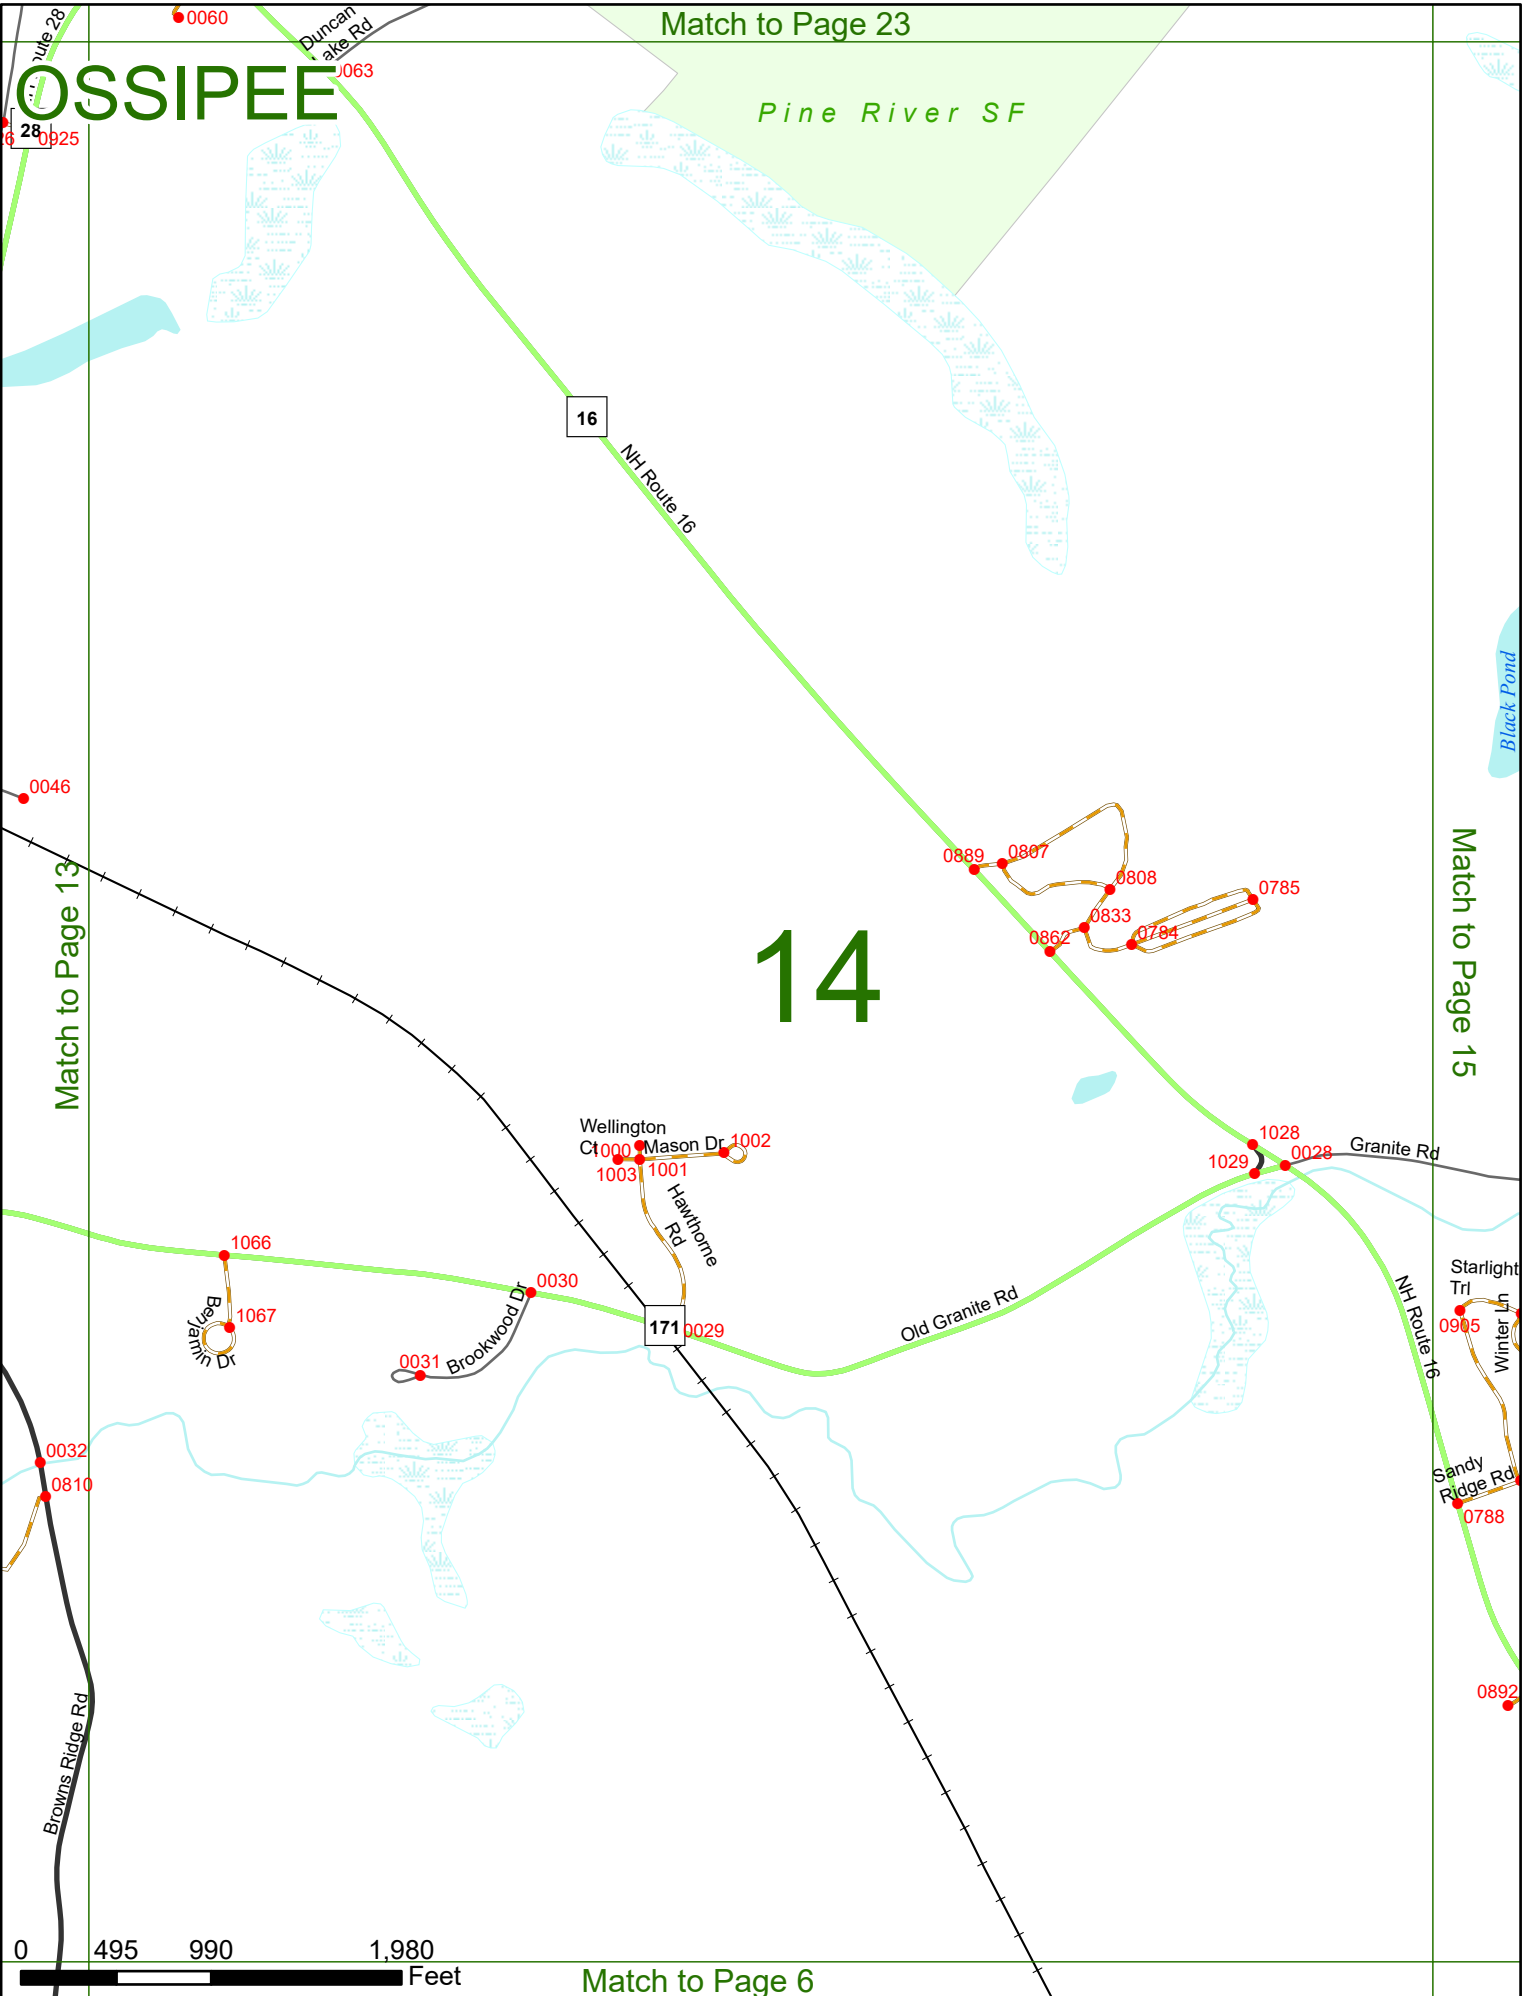

COSSIPEE

Match to Page 23

Pine River SF

14

Match to Page 15

Match to Page 13

0 495 990 1,980 Feet

Match to Page 6