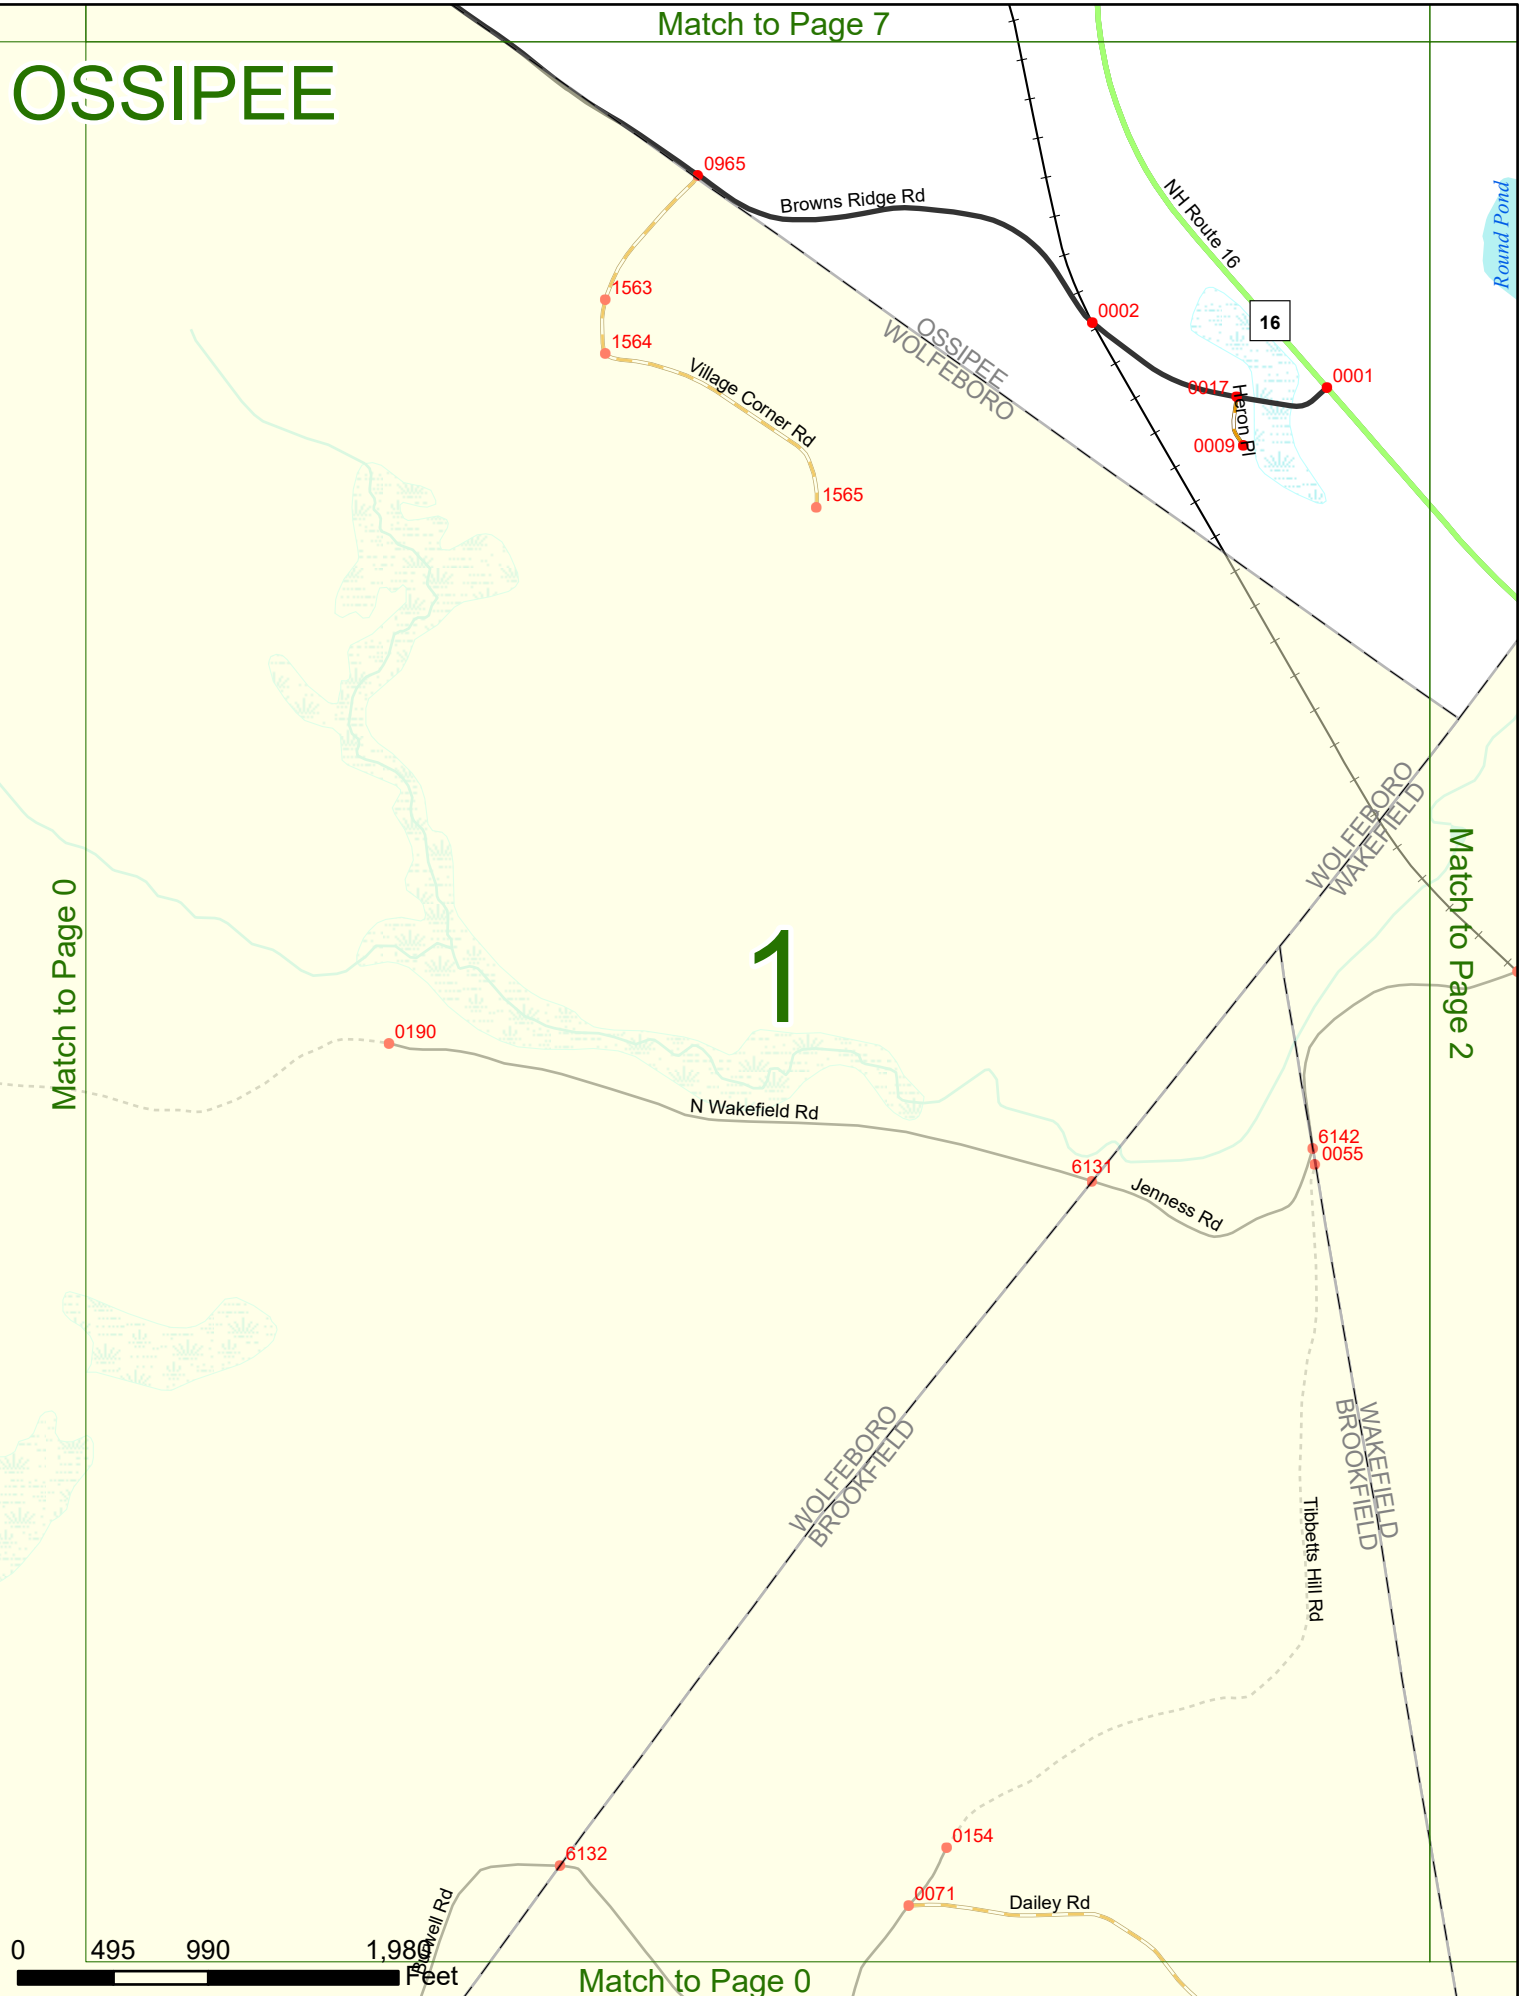

OSSIPEE

Match to Page 7

Match to Page 0

Match to Page 2

1

0 495 990 1,980 Feet

Match to Page 0