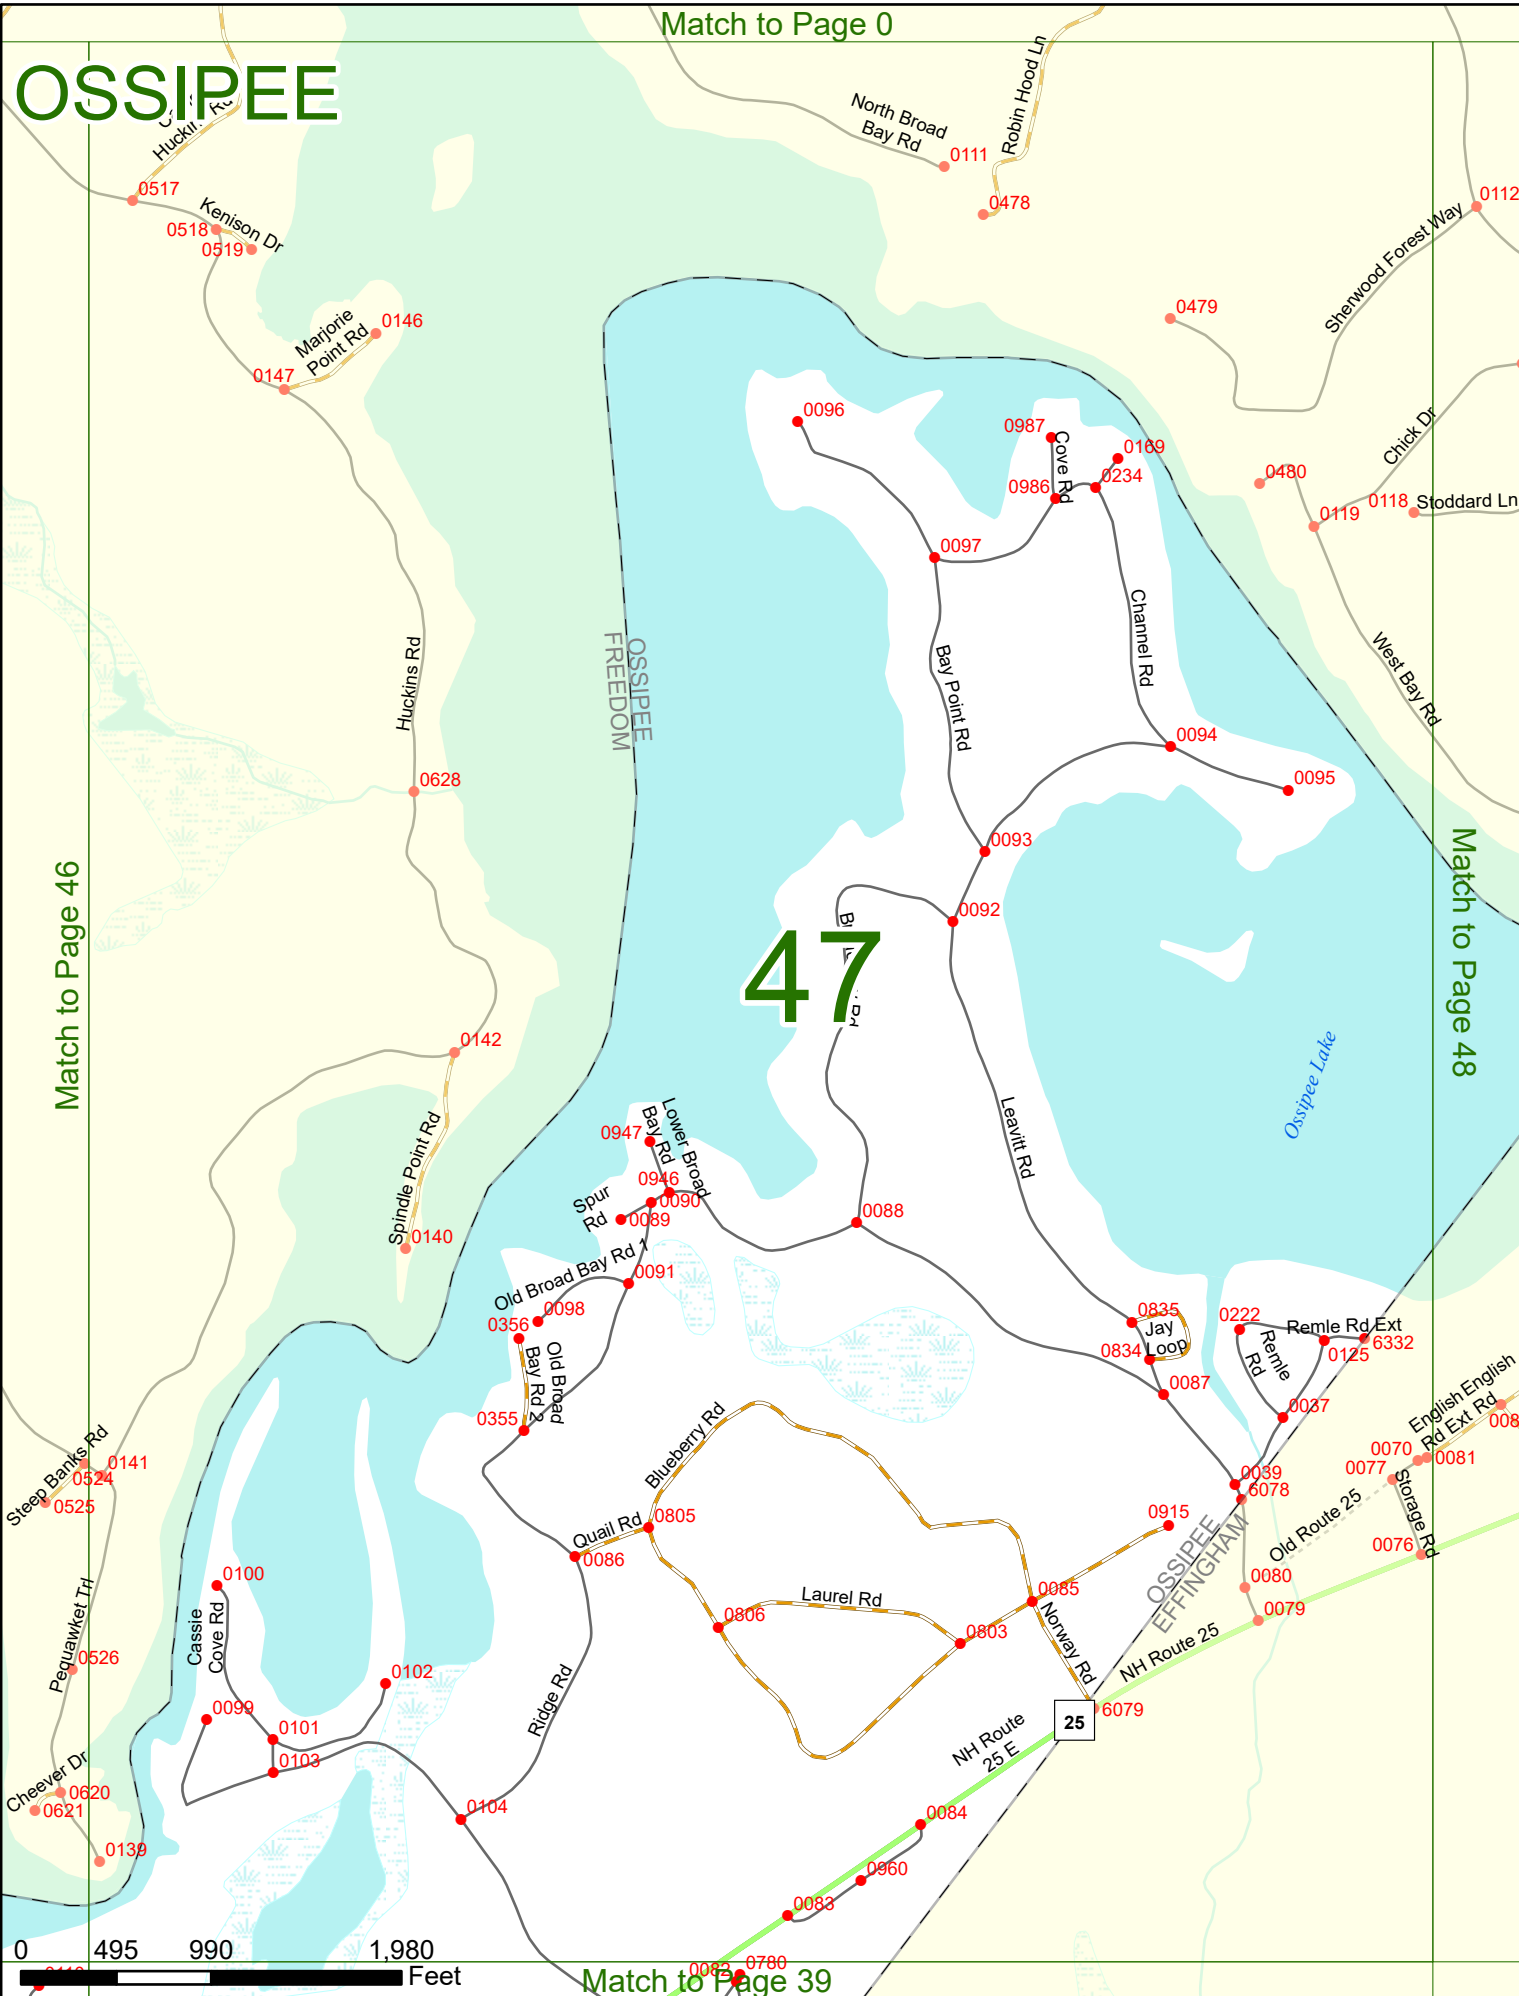

OSSIPEE

47

Match to Page 46

Match to Page 48