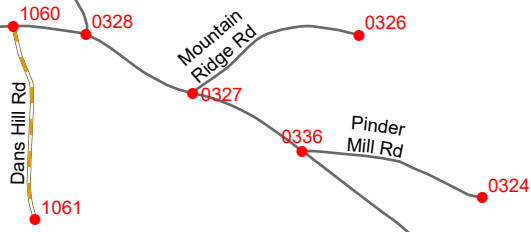

OSSIPEE

Match to Page 43

Match to Page 34

Match to Page 36

35

Match to Page 27