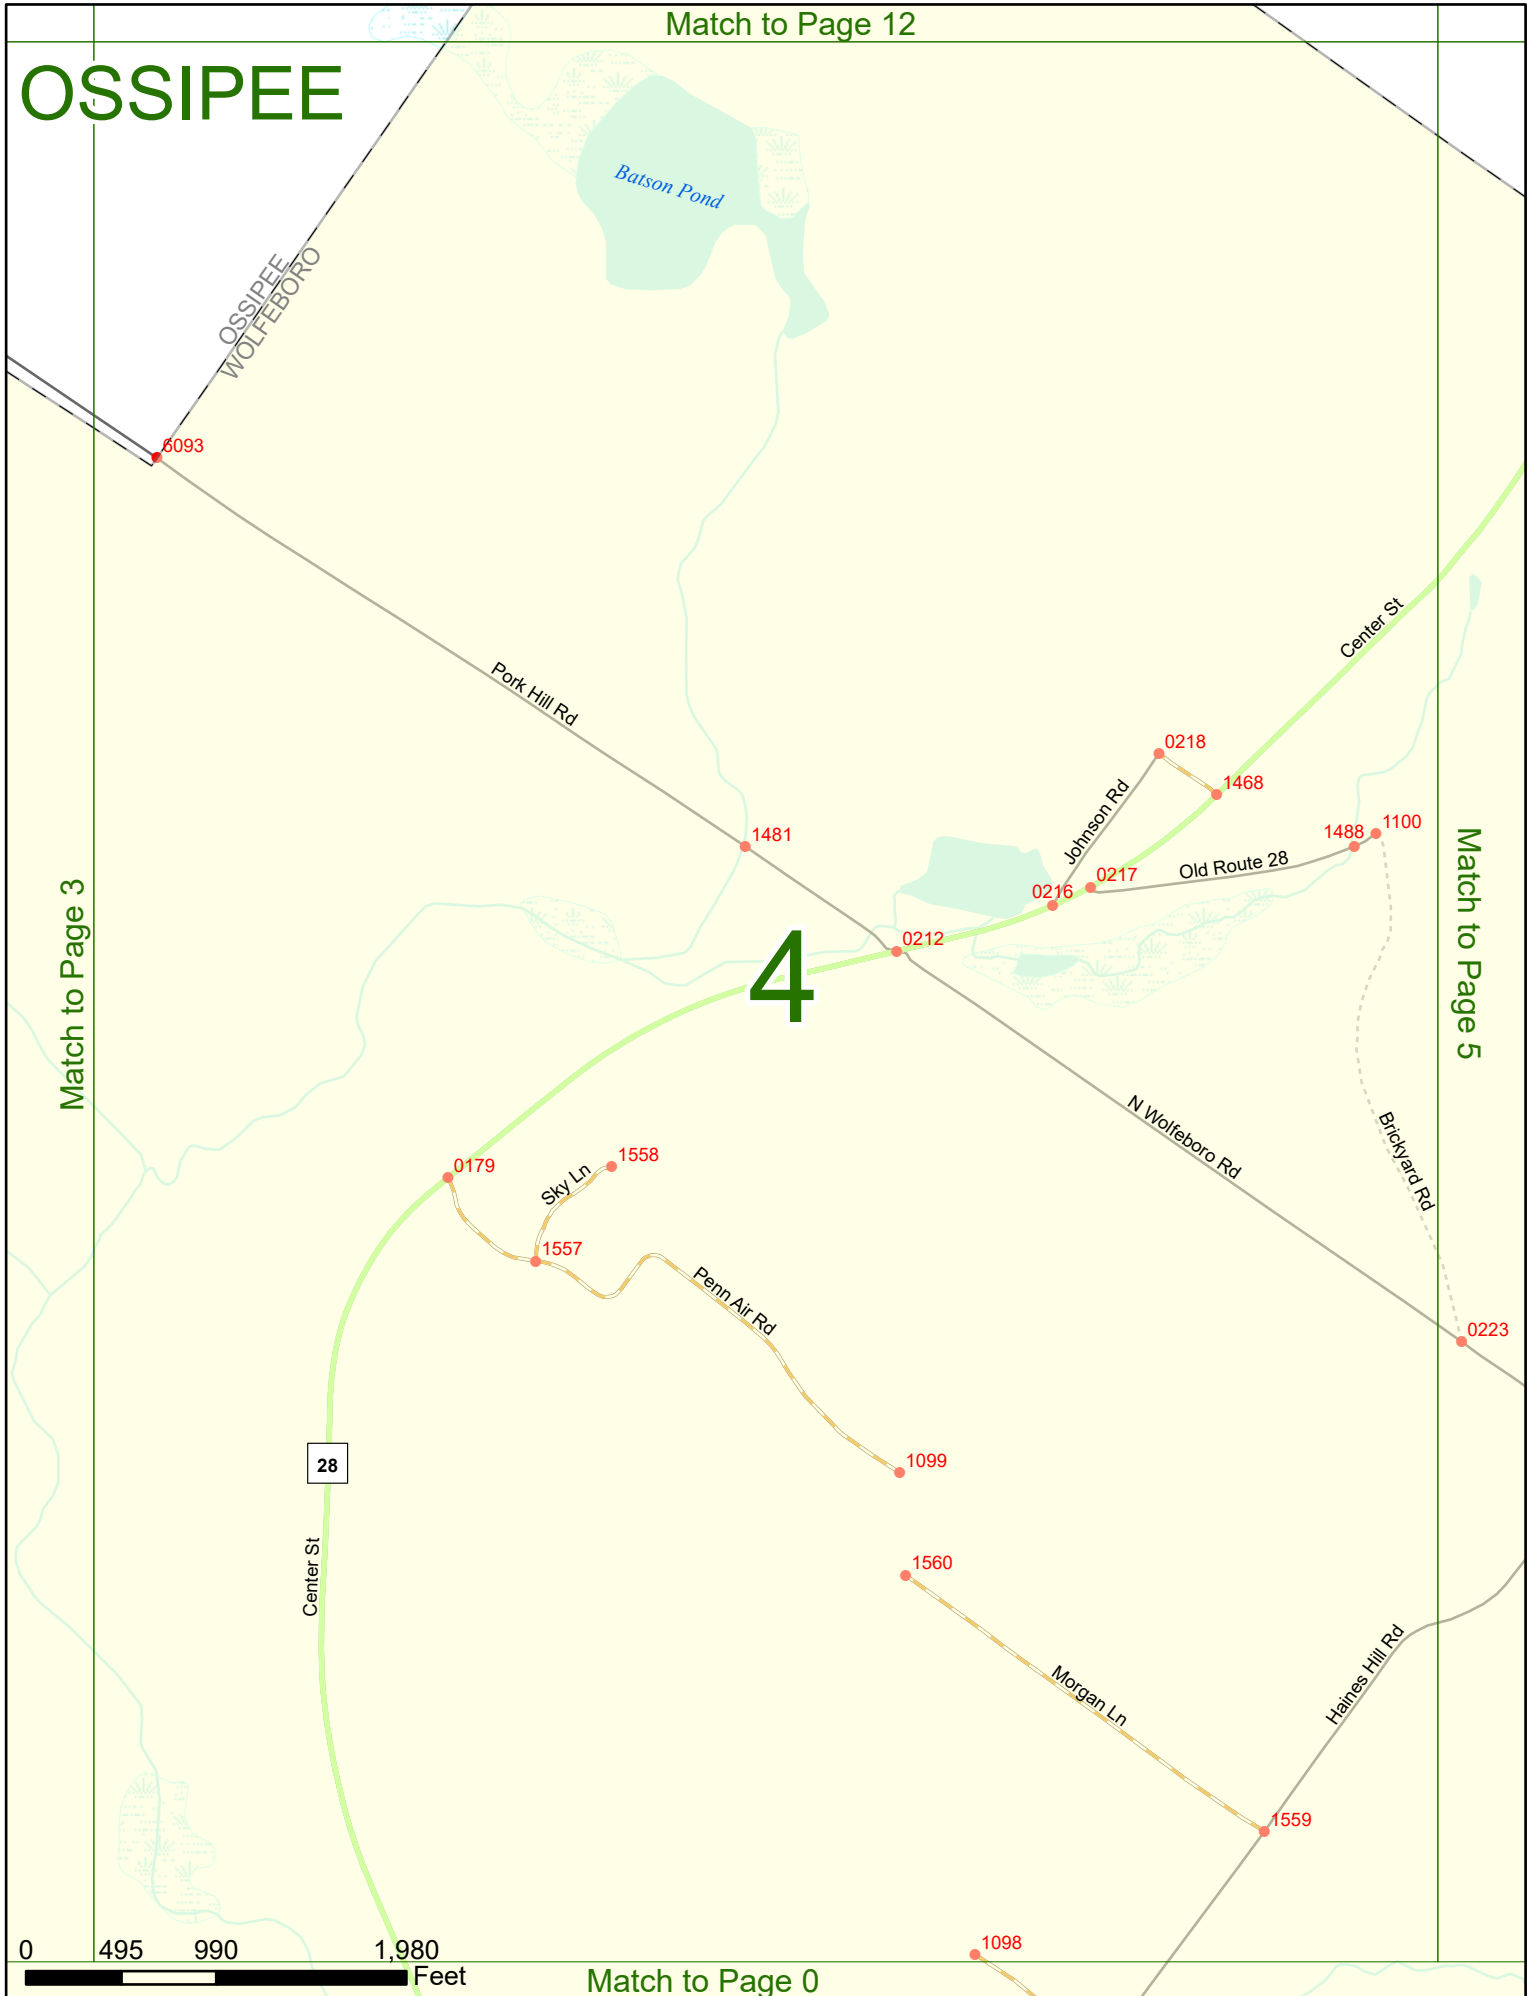

Match to Page 12

OSSIPEE

OSSIPEE
WOLFEBORO

Batson Pond

6093

Pork Hill Rd

1481

Center St

0218

1468

Johnson Rd

1488

1100

Old Route 28

0216

0217

0212

4

N Wolfeboro Rd

Birchyard Rd

Match to Page 5

Match to Page 3

0179

Sky Ln

1558

1557

Penn Air Rd

1099

28

Center St

1560

Morgan Ln

Haines Hill Rd

1559

1098

0 495 990 1,980 Feet

Match to Page 0