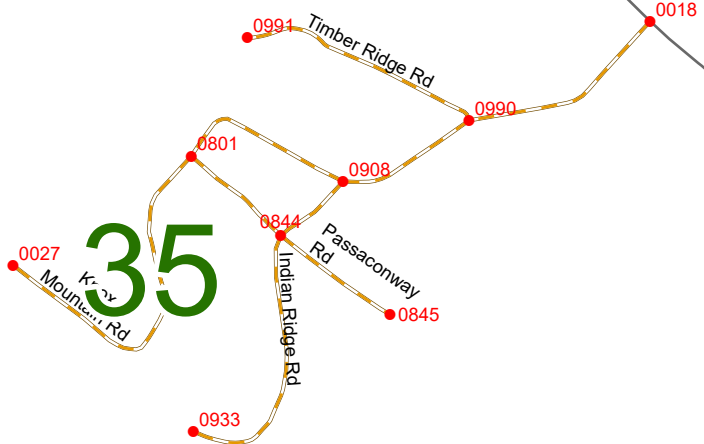

35

Match to Page 27

OSSIPEE

Match to Page 44

36

Match to Page 35

Match to Page 37

0 495 990 1,980 Feet