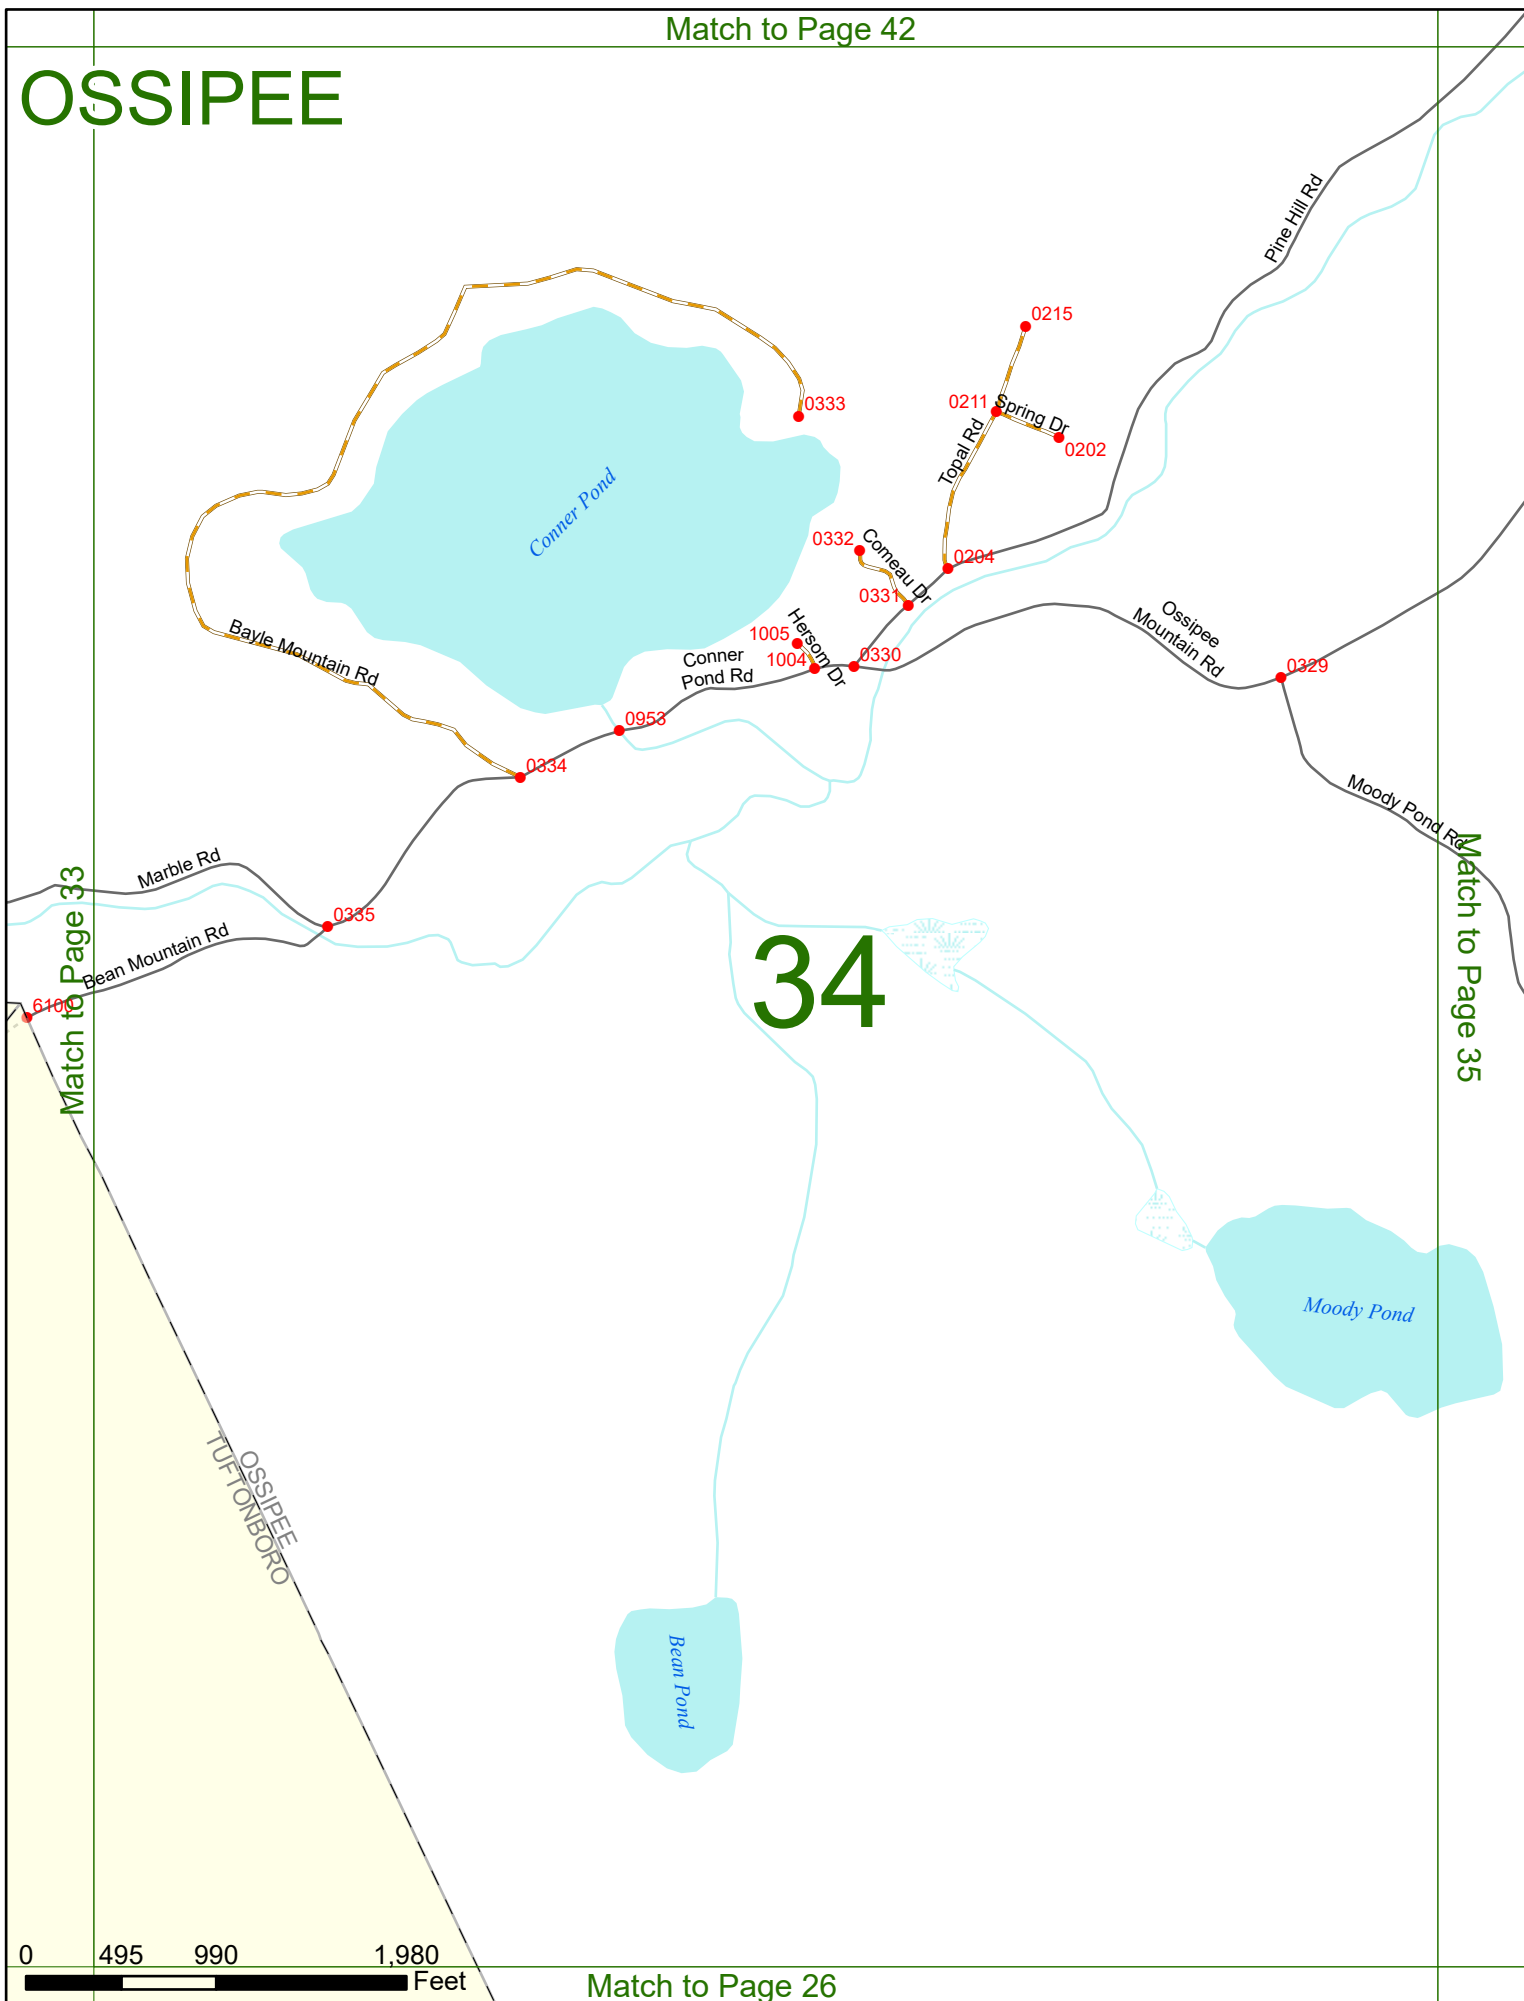

OSSIPEE

Match to Page 33

Match to Page 35

34