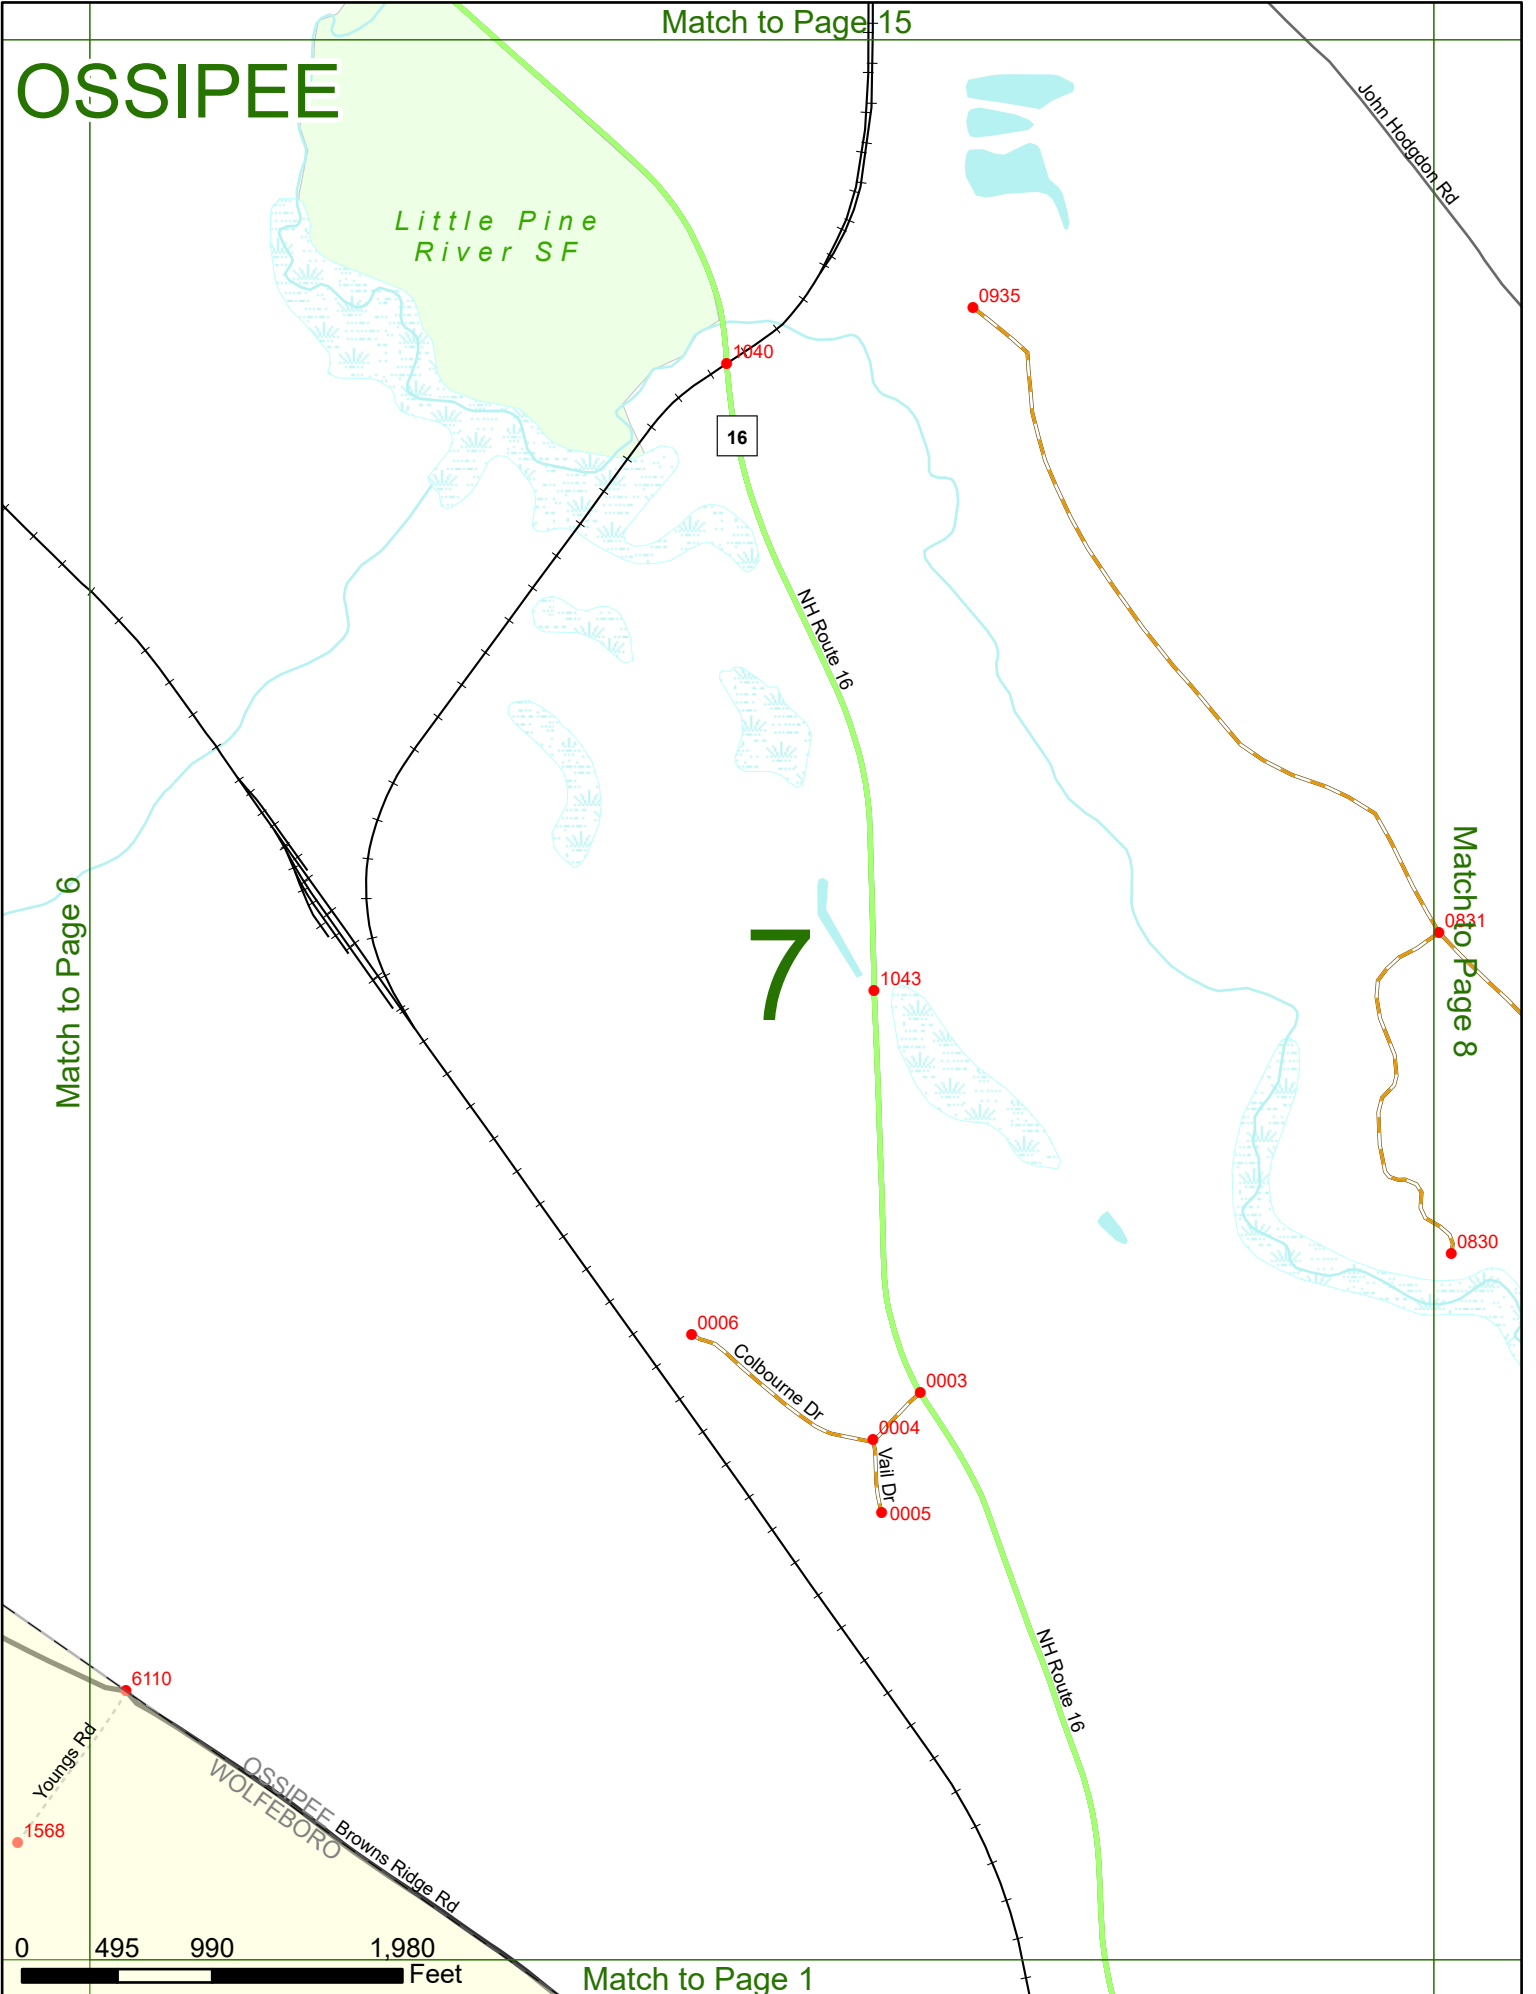

OSSIPEE

Match to Page 15

Little Pine River SF

John Hobden Rd

1040

16

NH Route 16

0935

7

1043

Match to Page 8

0831

0830

0006

Colbourne Dr

0003

0004

Vail Dr

0005

NH Route 16

Match to Page 6

6110

Youngs Rd

1568

OSSIPEE Browns Ridge Rd
WOLFEBORO

0 495 990 1,980 Feet

Match to Page 1