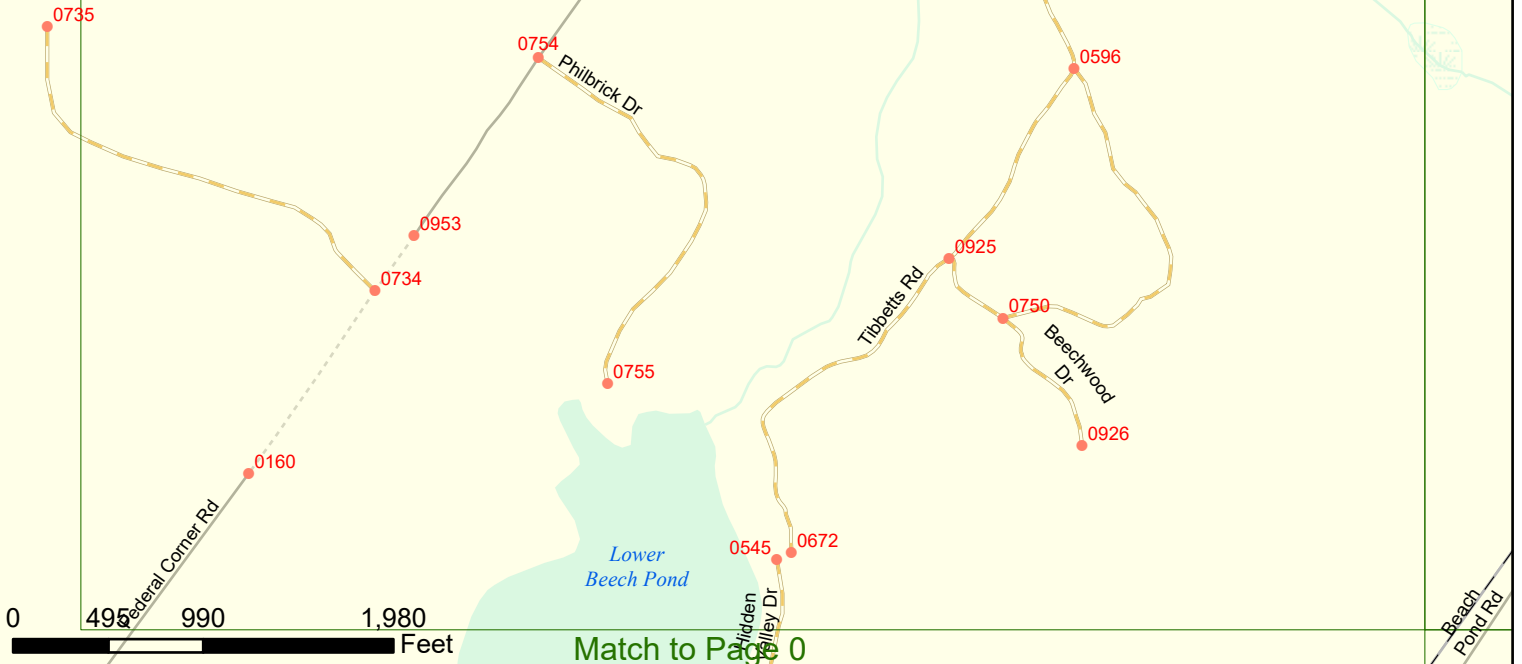

OSSIPEE

Match to Page 19

Match to Page 0

Match to Page 11

10

171

Match to Page 0