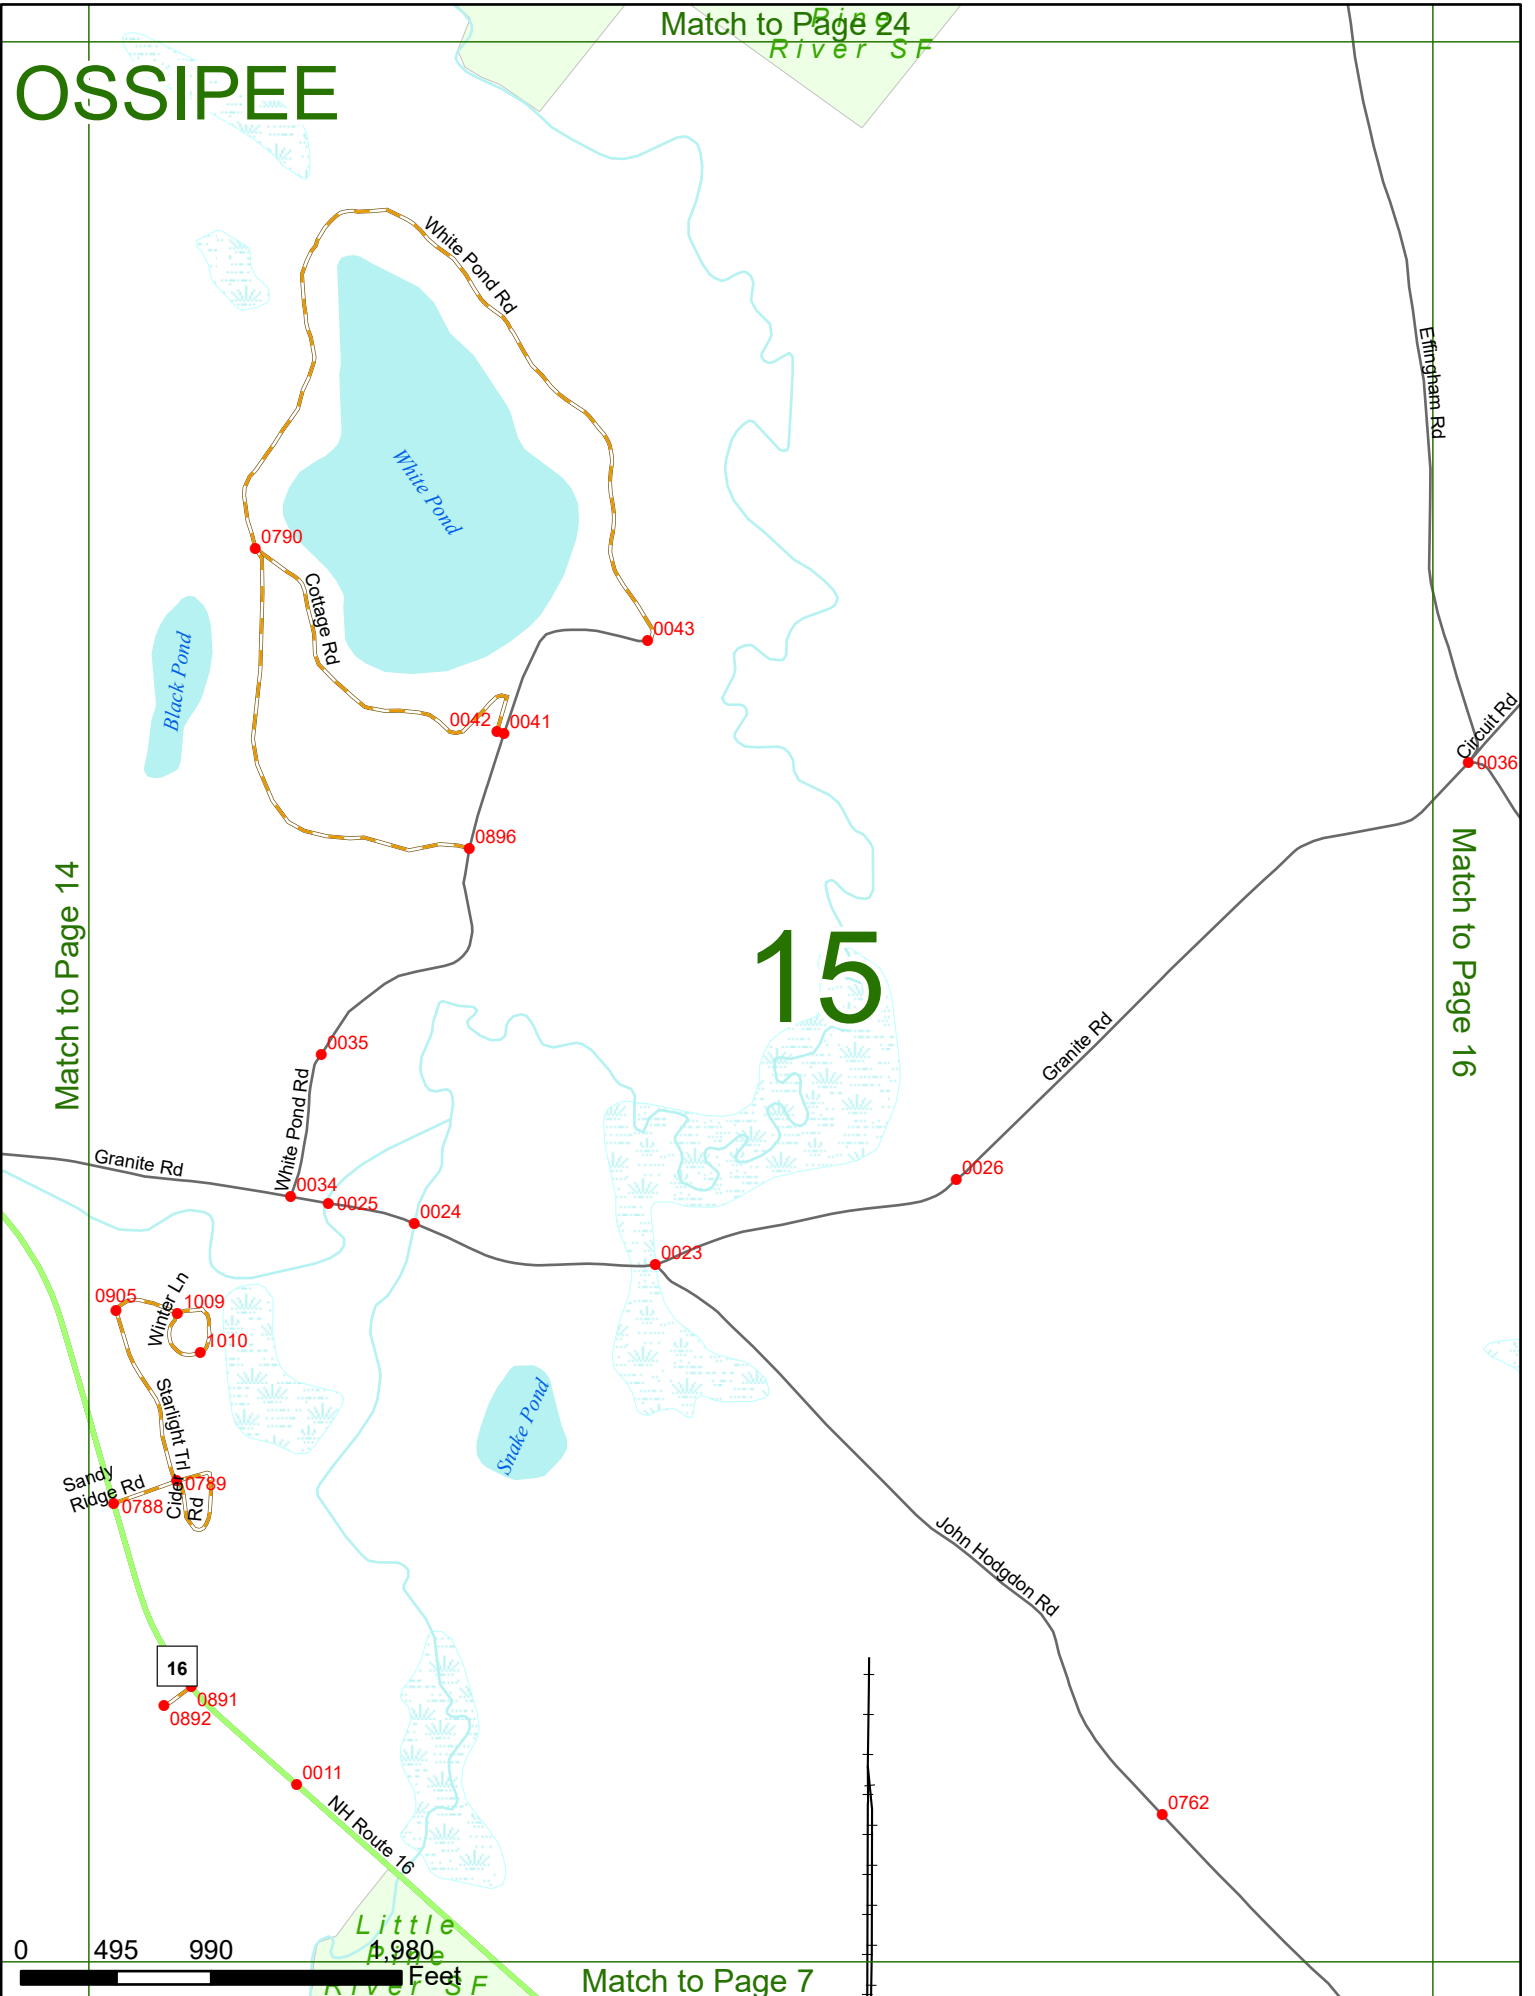

OSSIPEE

Match to Page 24
River SF

15

Match to Page 14

Match to Page 16

0 495 990 Feet

Match to Page 7