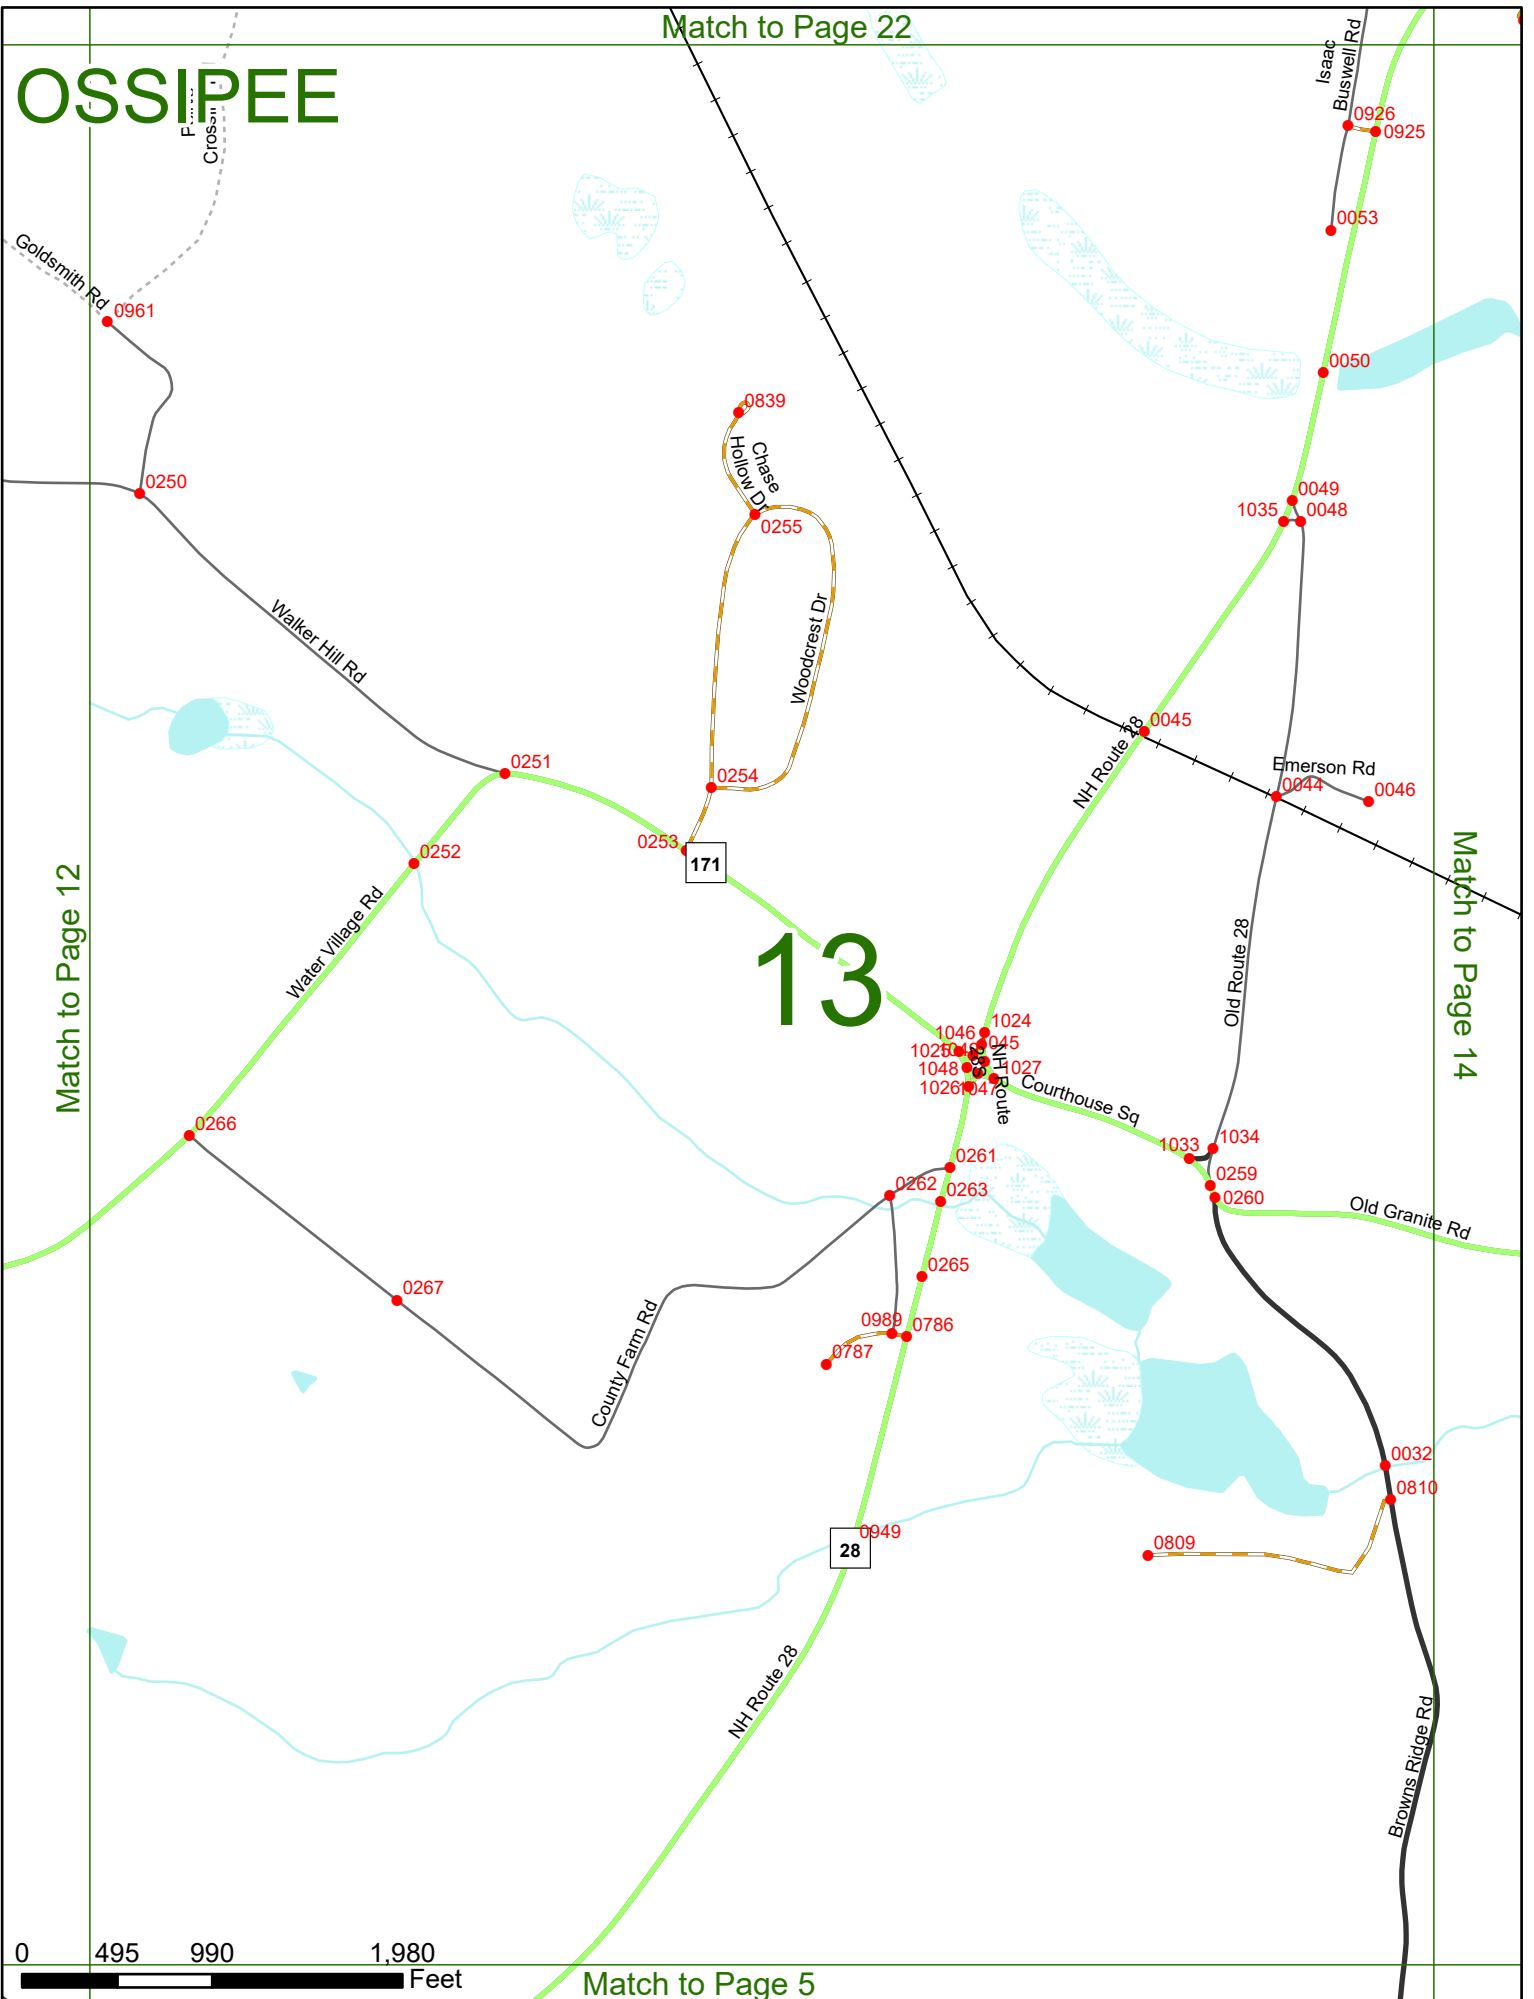

OSSIPEE

Match to Page 22

Match to Page 12

Match to Page 14

13

Match to Page 5

0 495 990 1,980 Feet