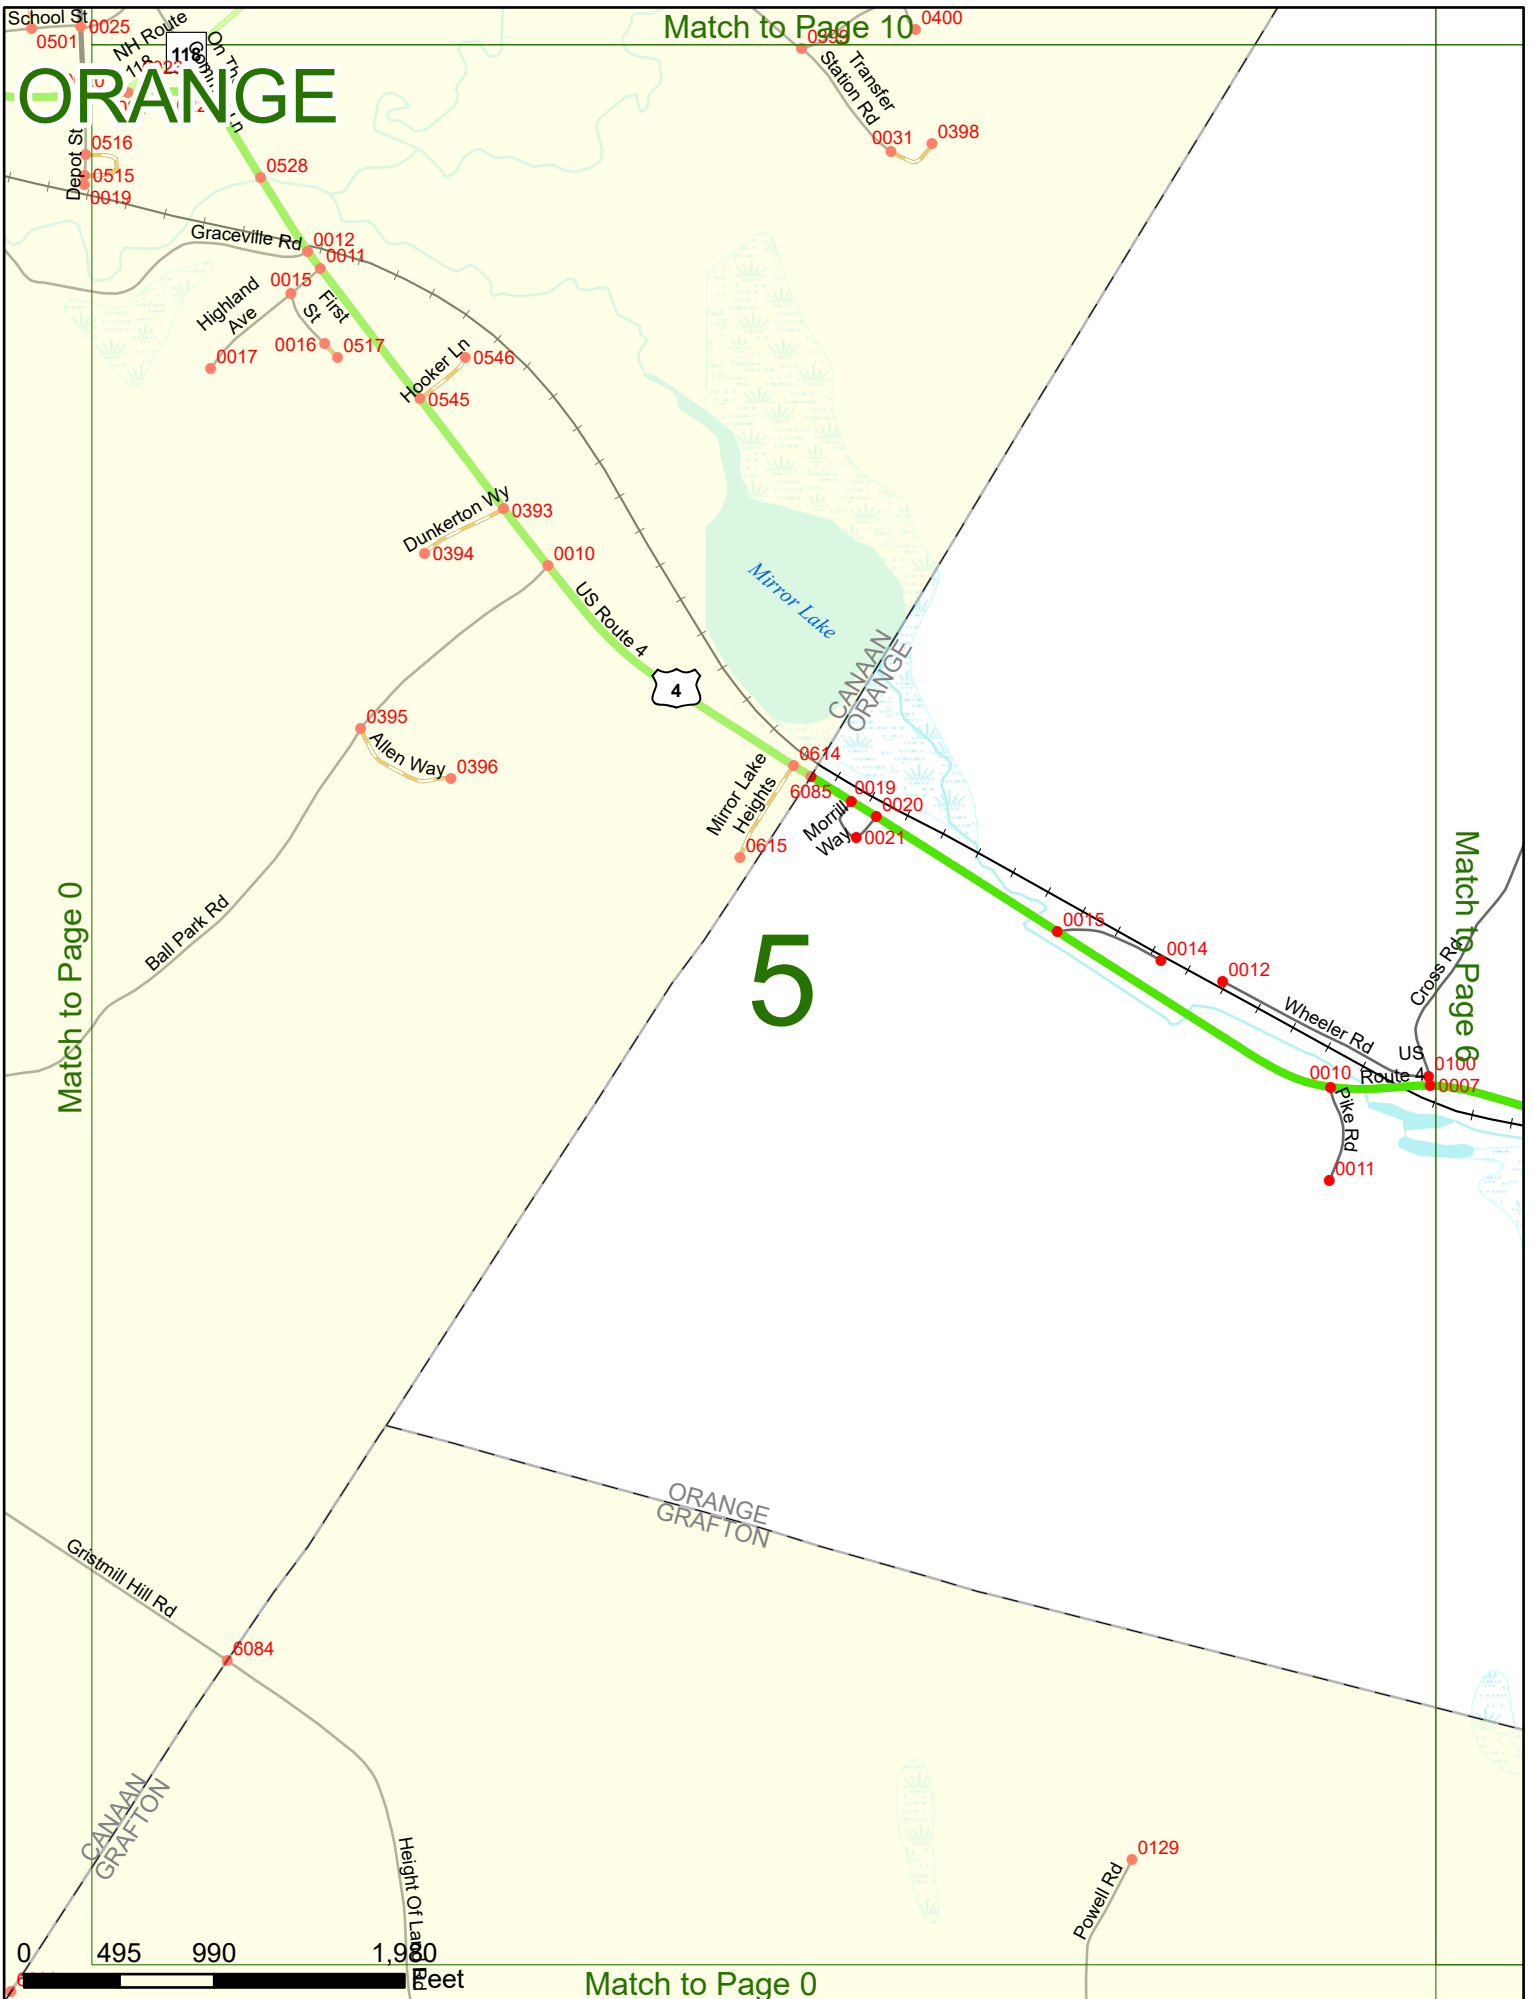

ORANGE

Match to Page 10

Match to Page 0

Match to Page 6

5

Match to Page 0