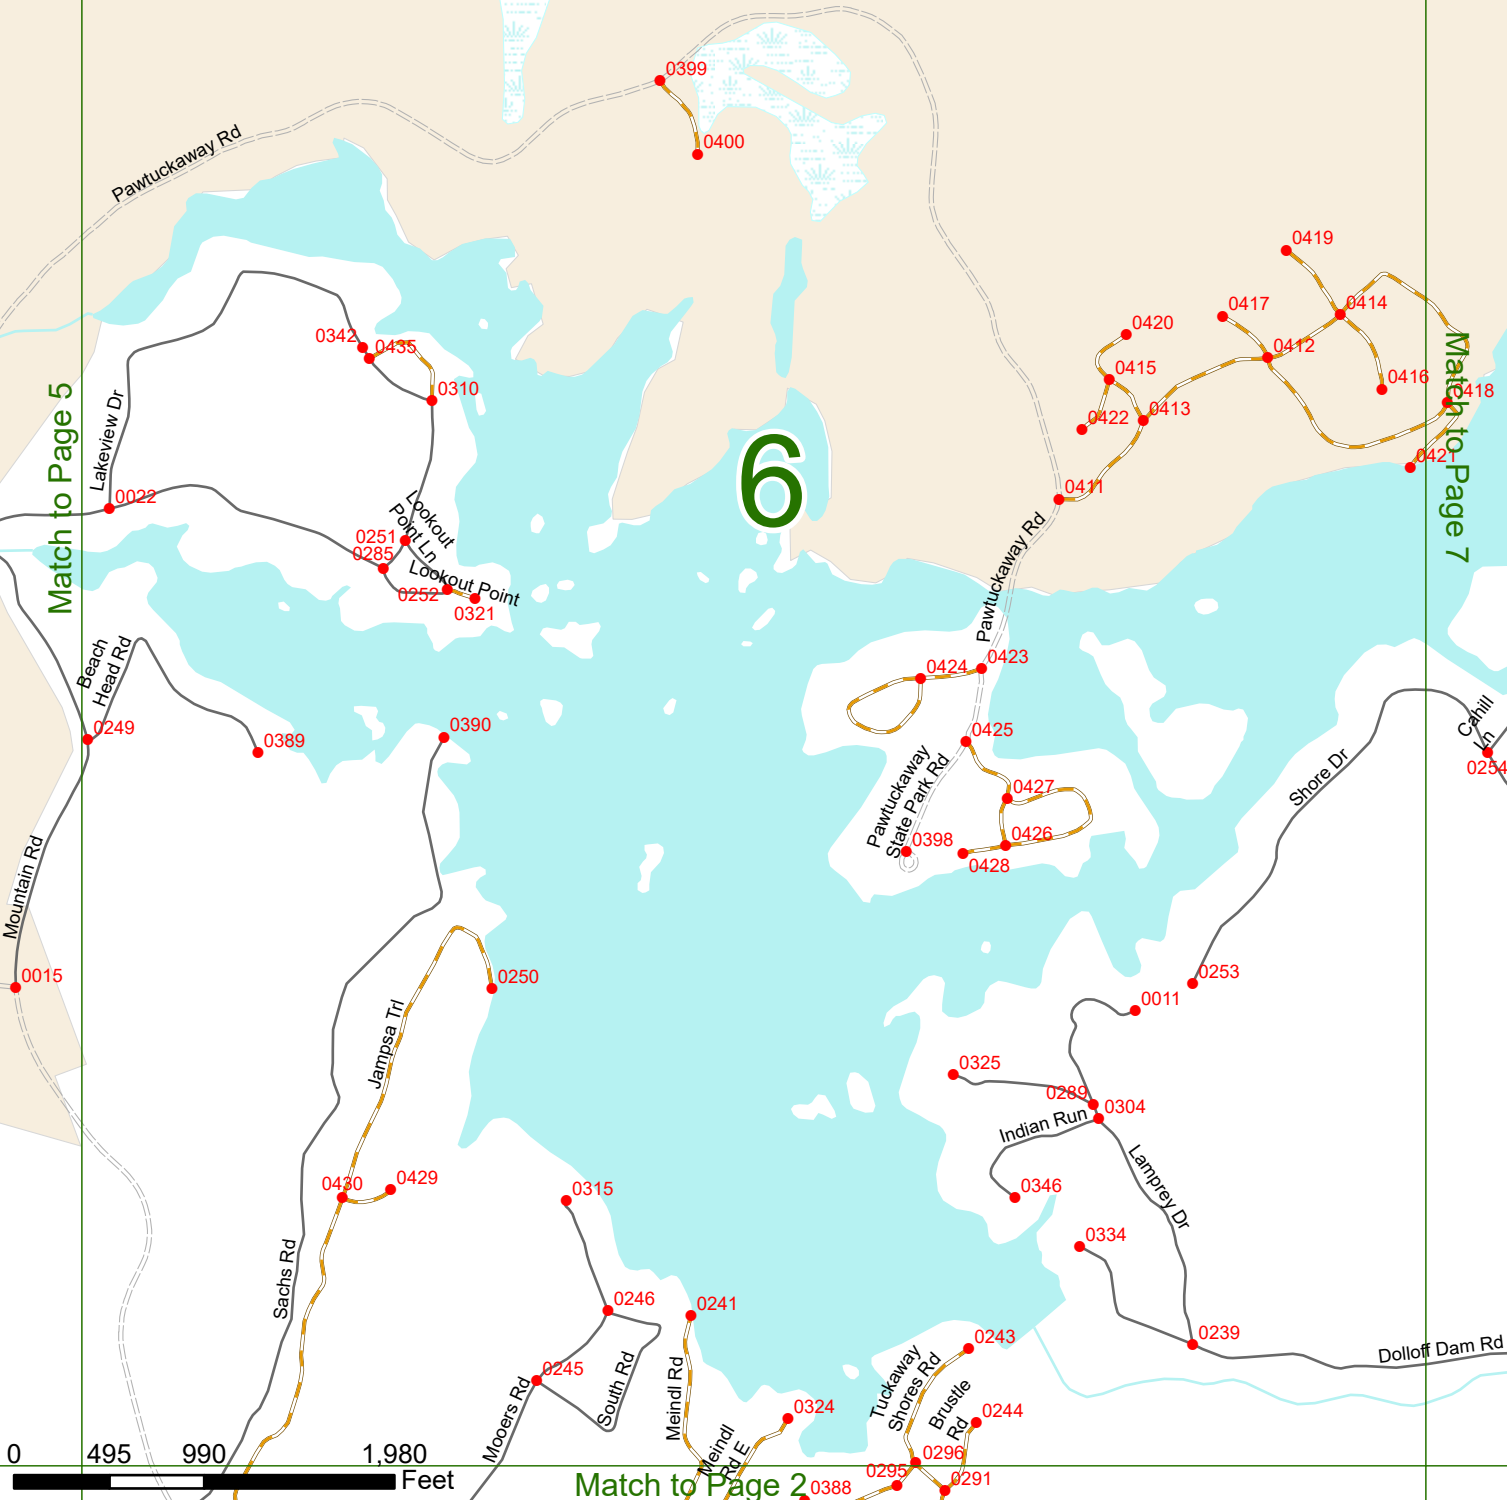

NOTTINGHAM

Pawtuckaway SP

6

Match to Page 5

Match to Page 7

Match to Page 2