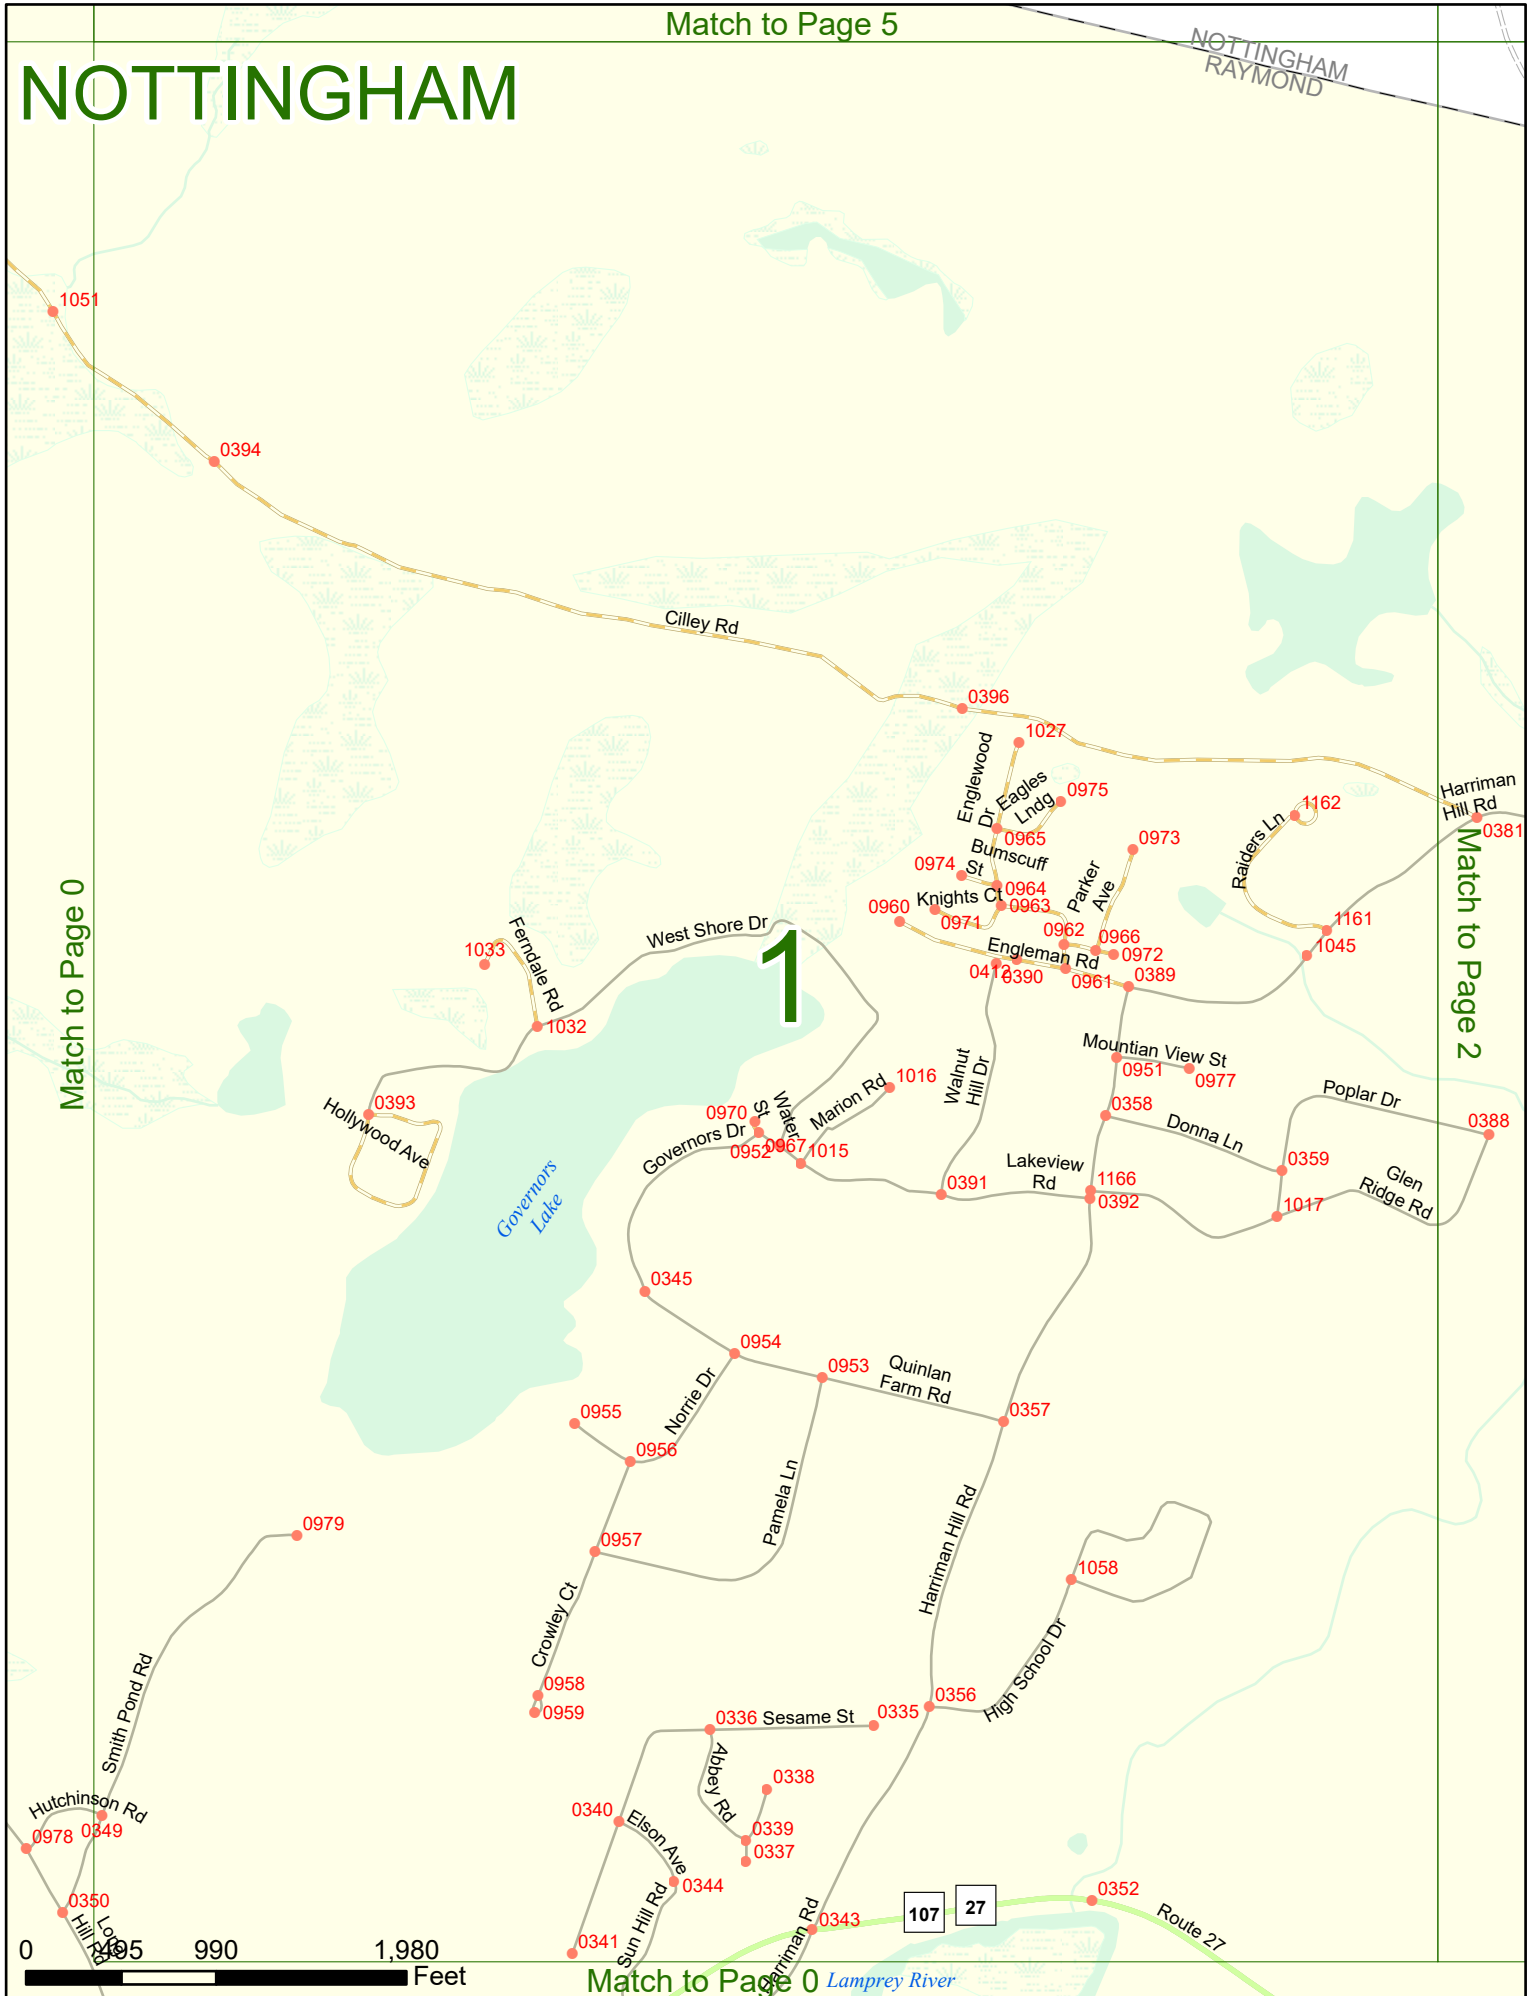

NOTTINGHAM

NOTTINGHAM
RAYMOND

Match to Page 0

Match to Page 2

1

0 990 1,980 Feet