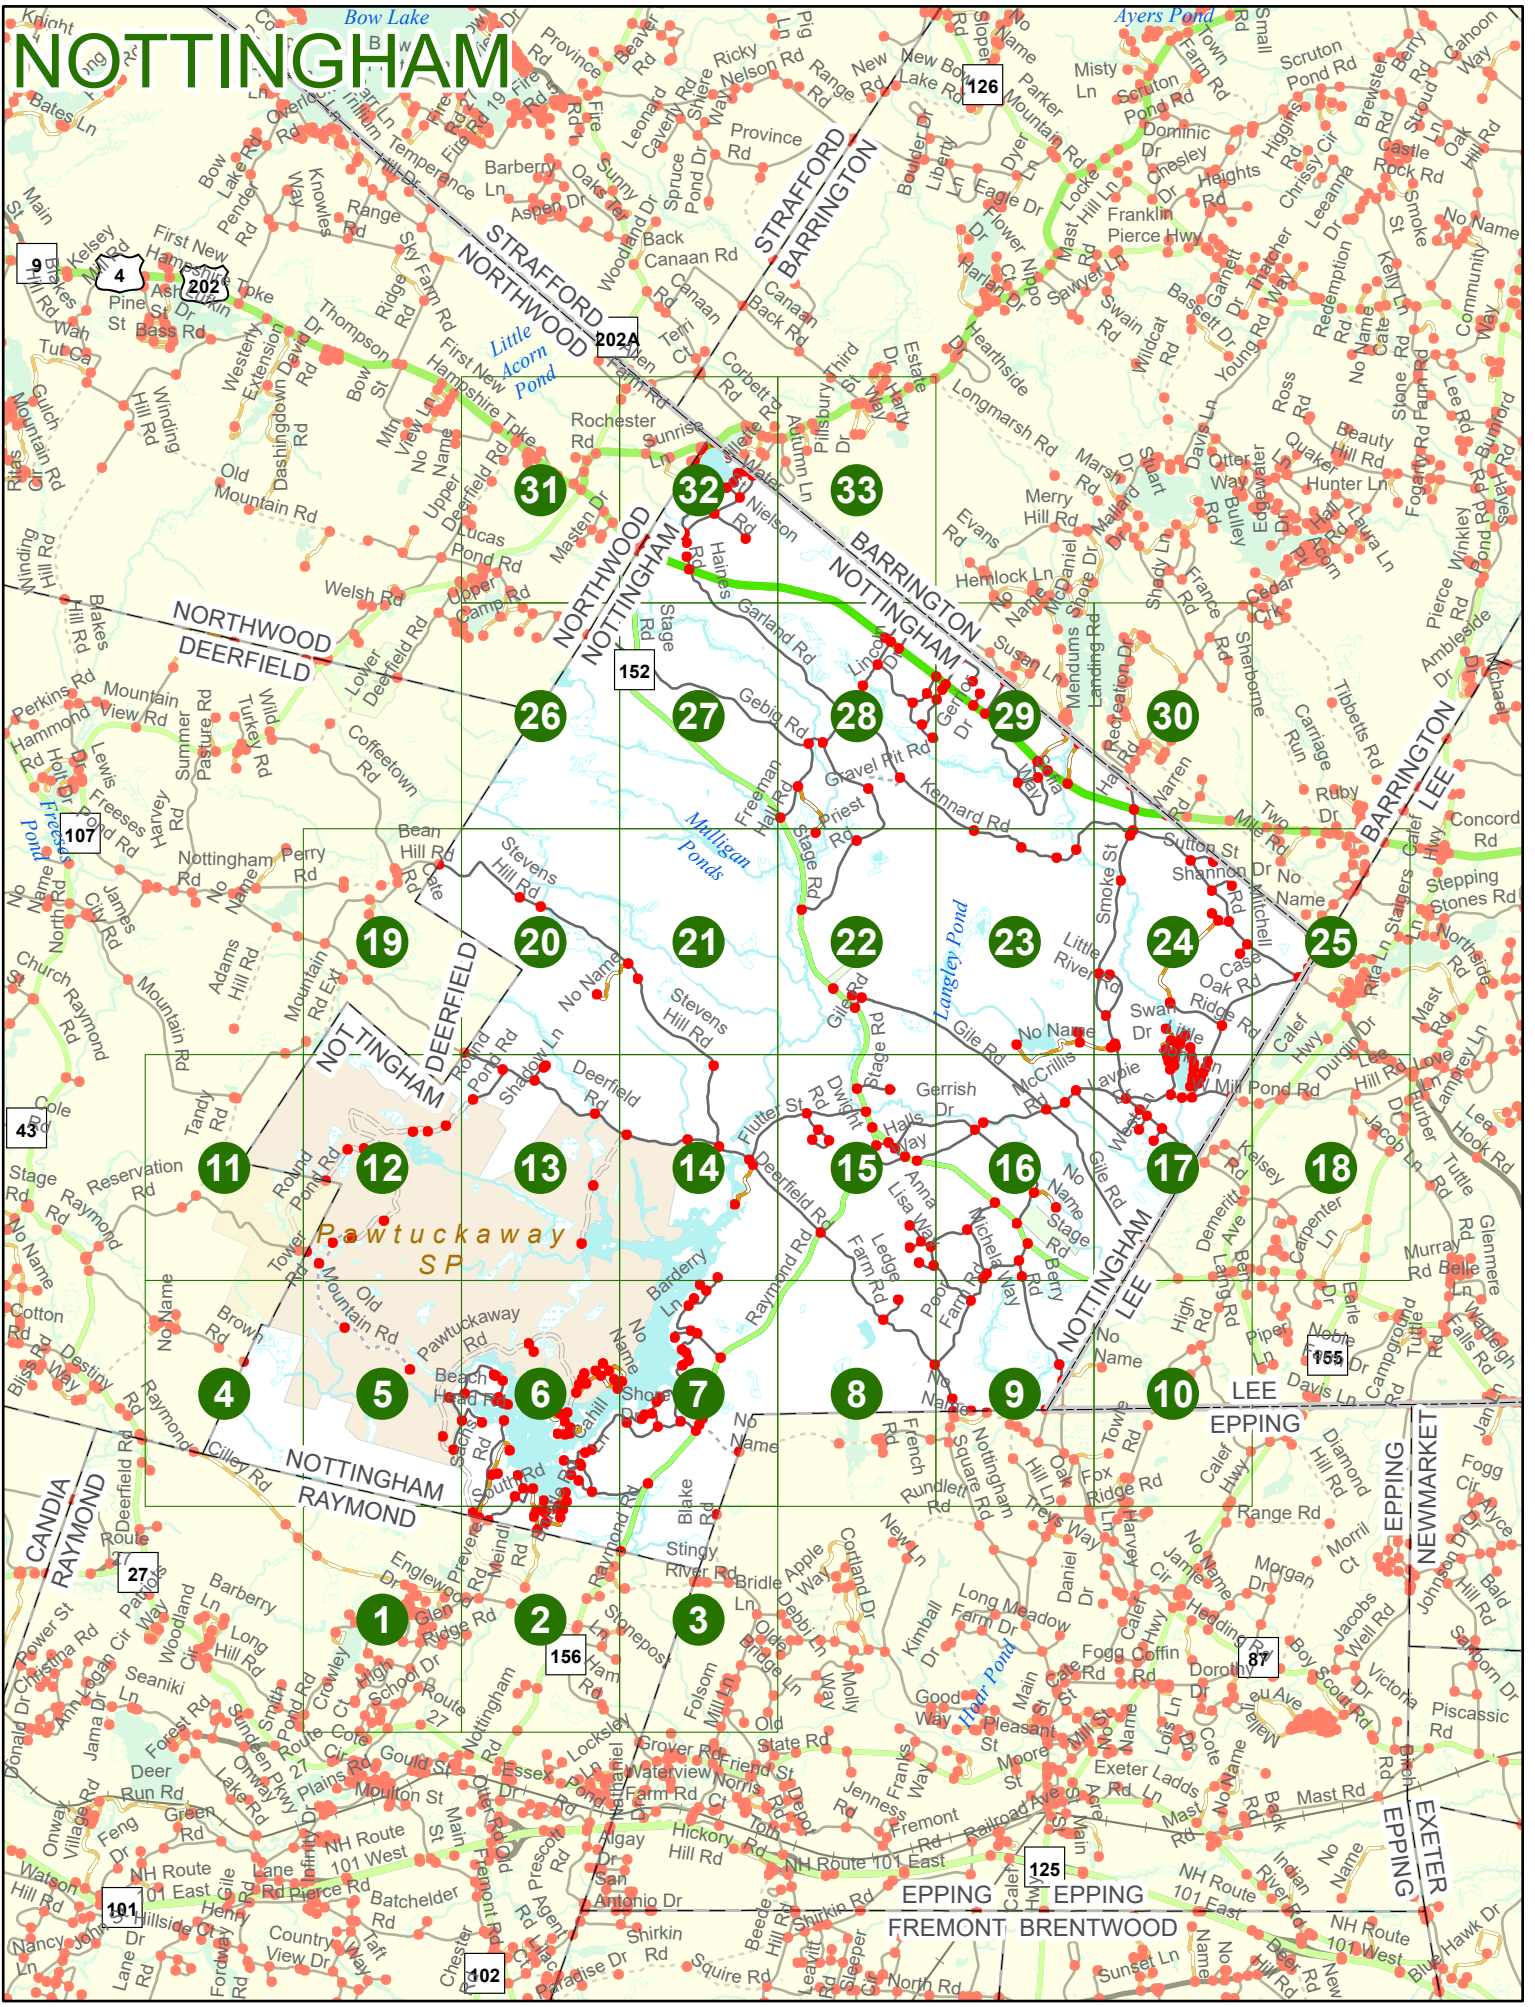

NOTTINGHAM