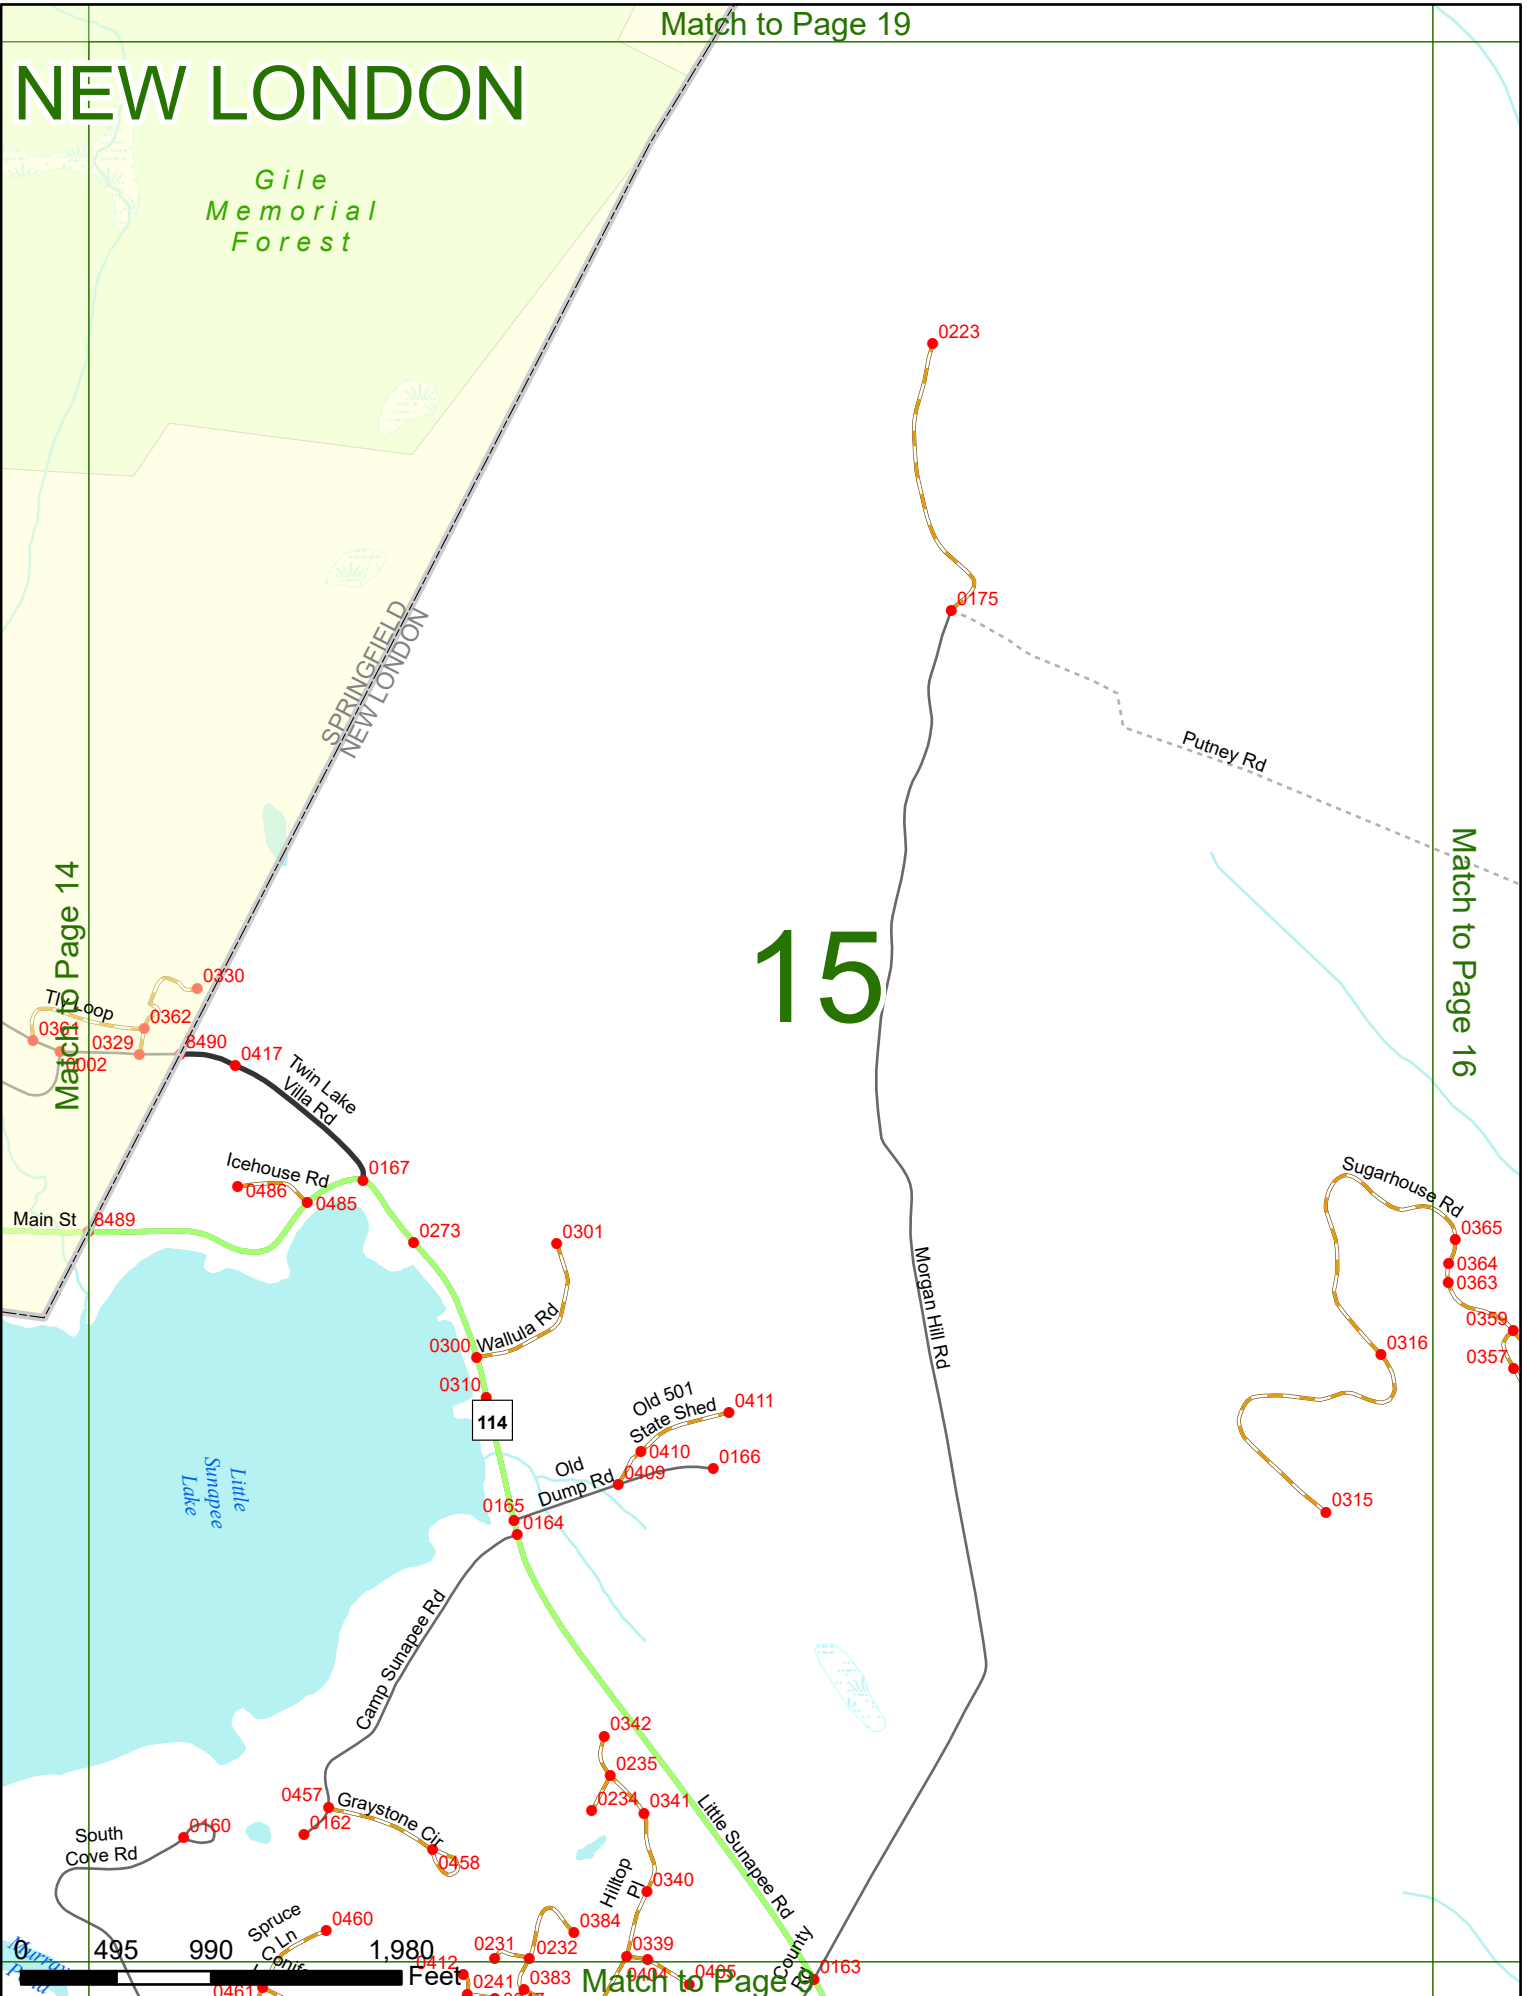

NEW LONDON

Gile
Memorial
Forest

15

Match to Page 14

Match to Page 16