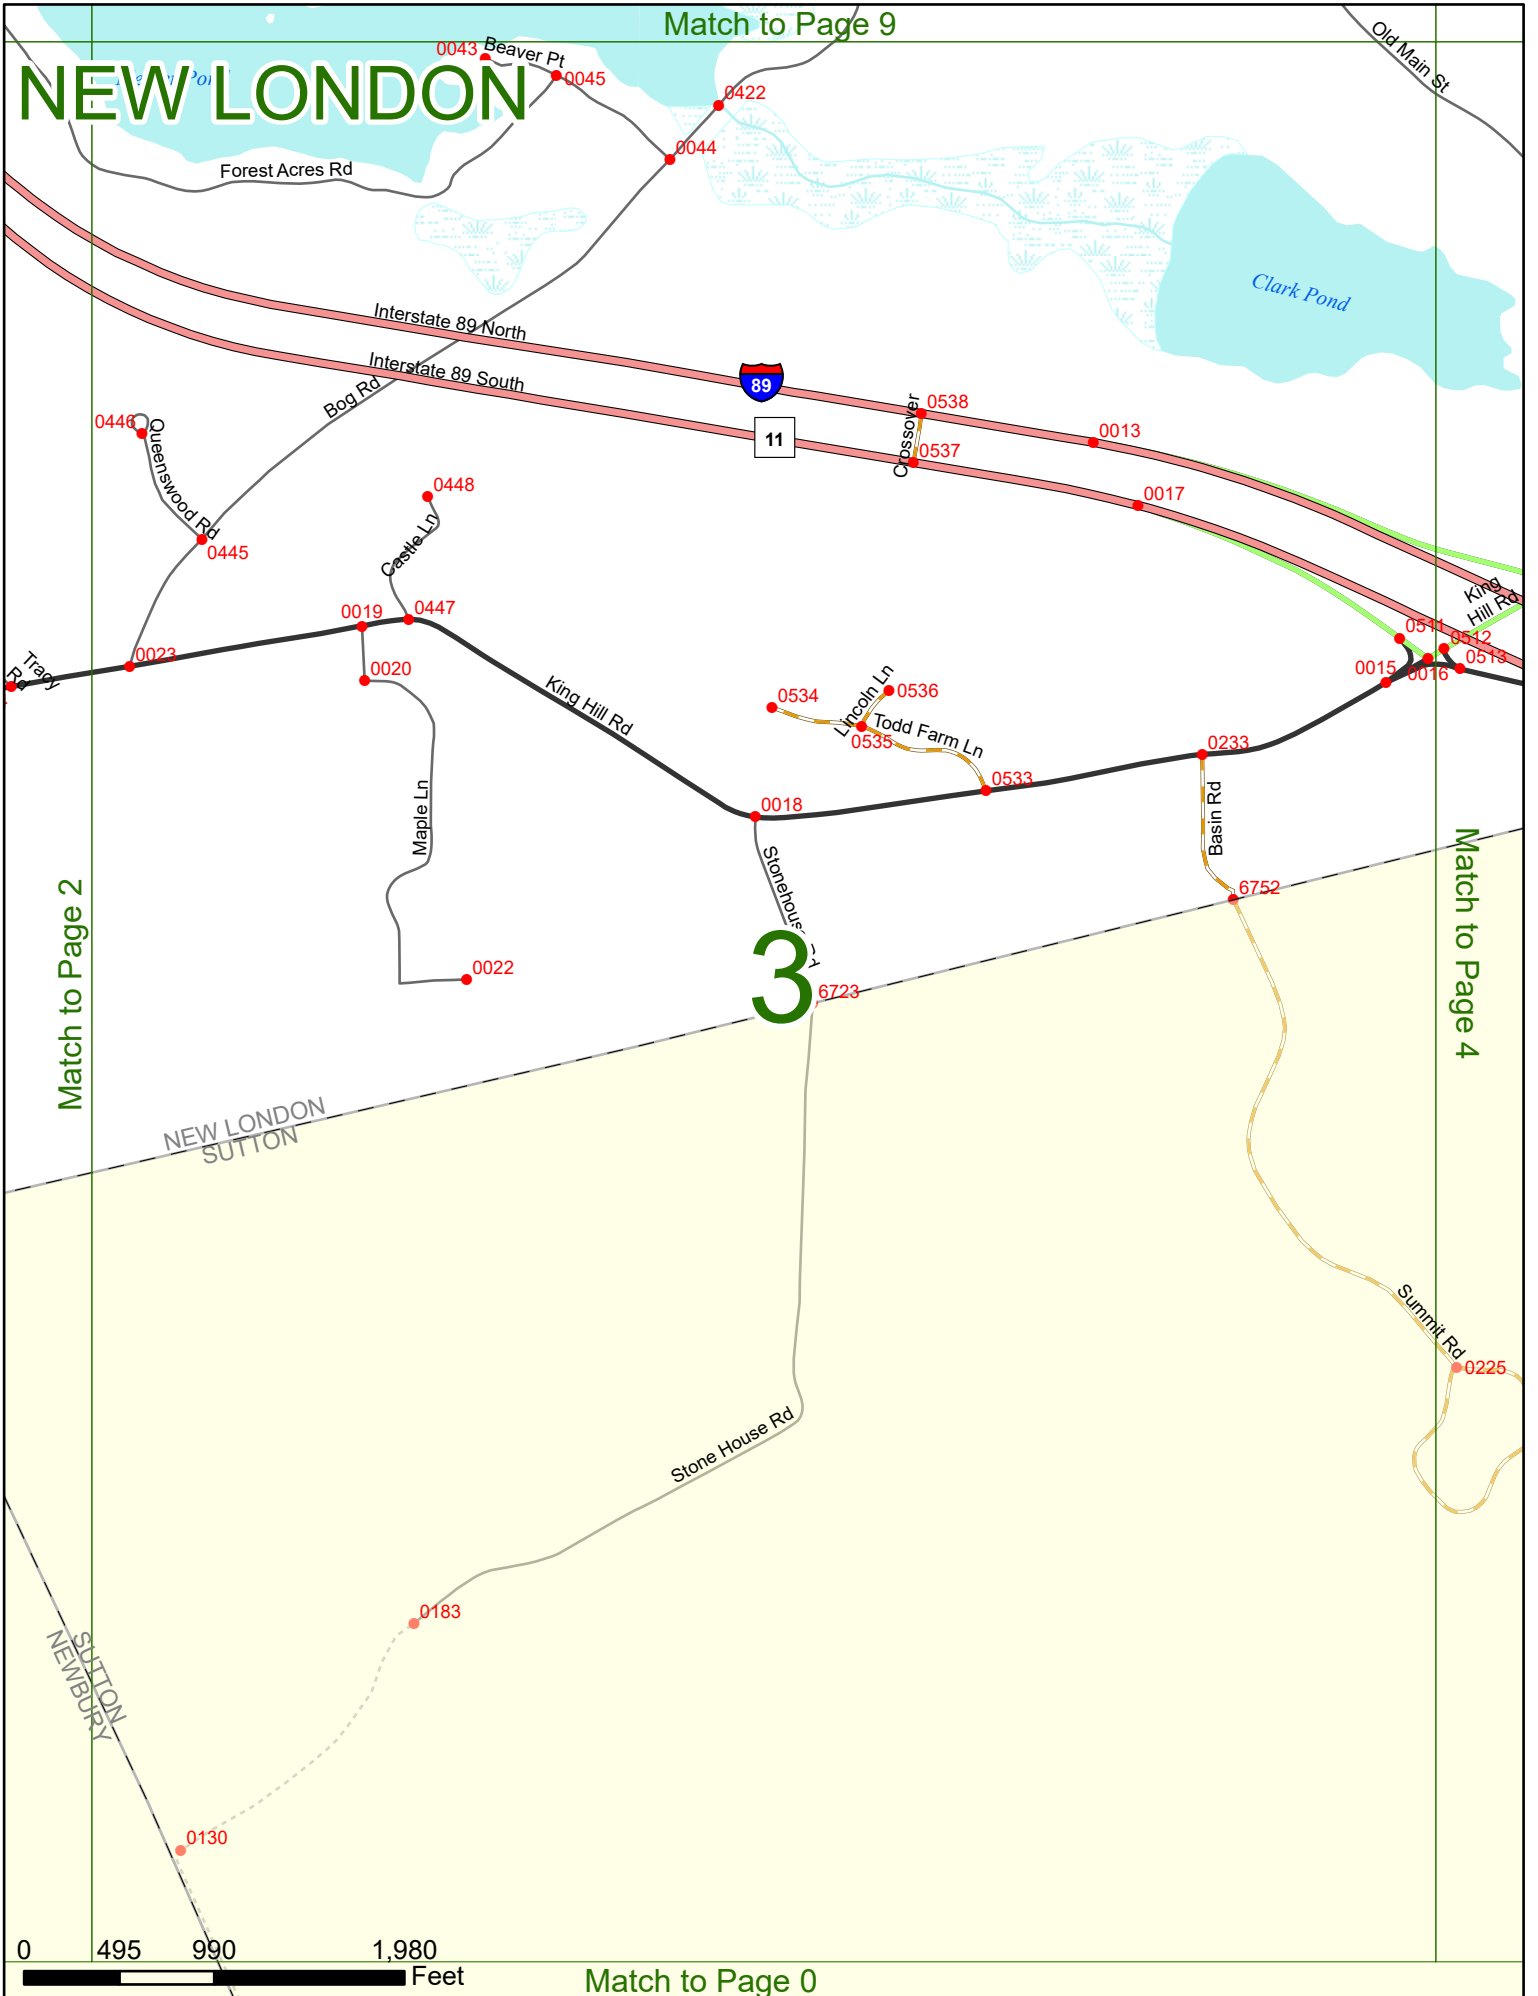

NEW LONDON

Match to Page 9

Match to Page 0