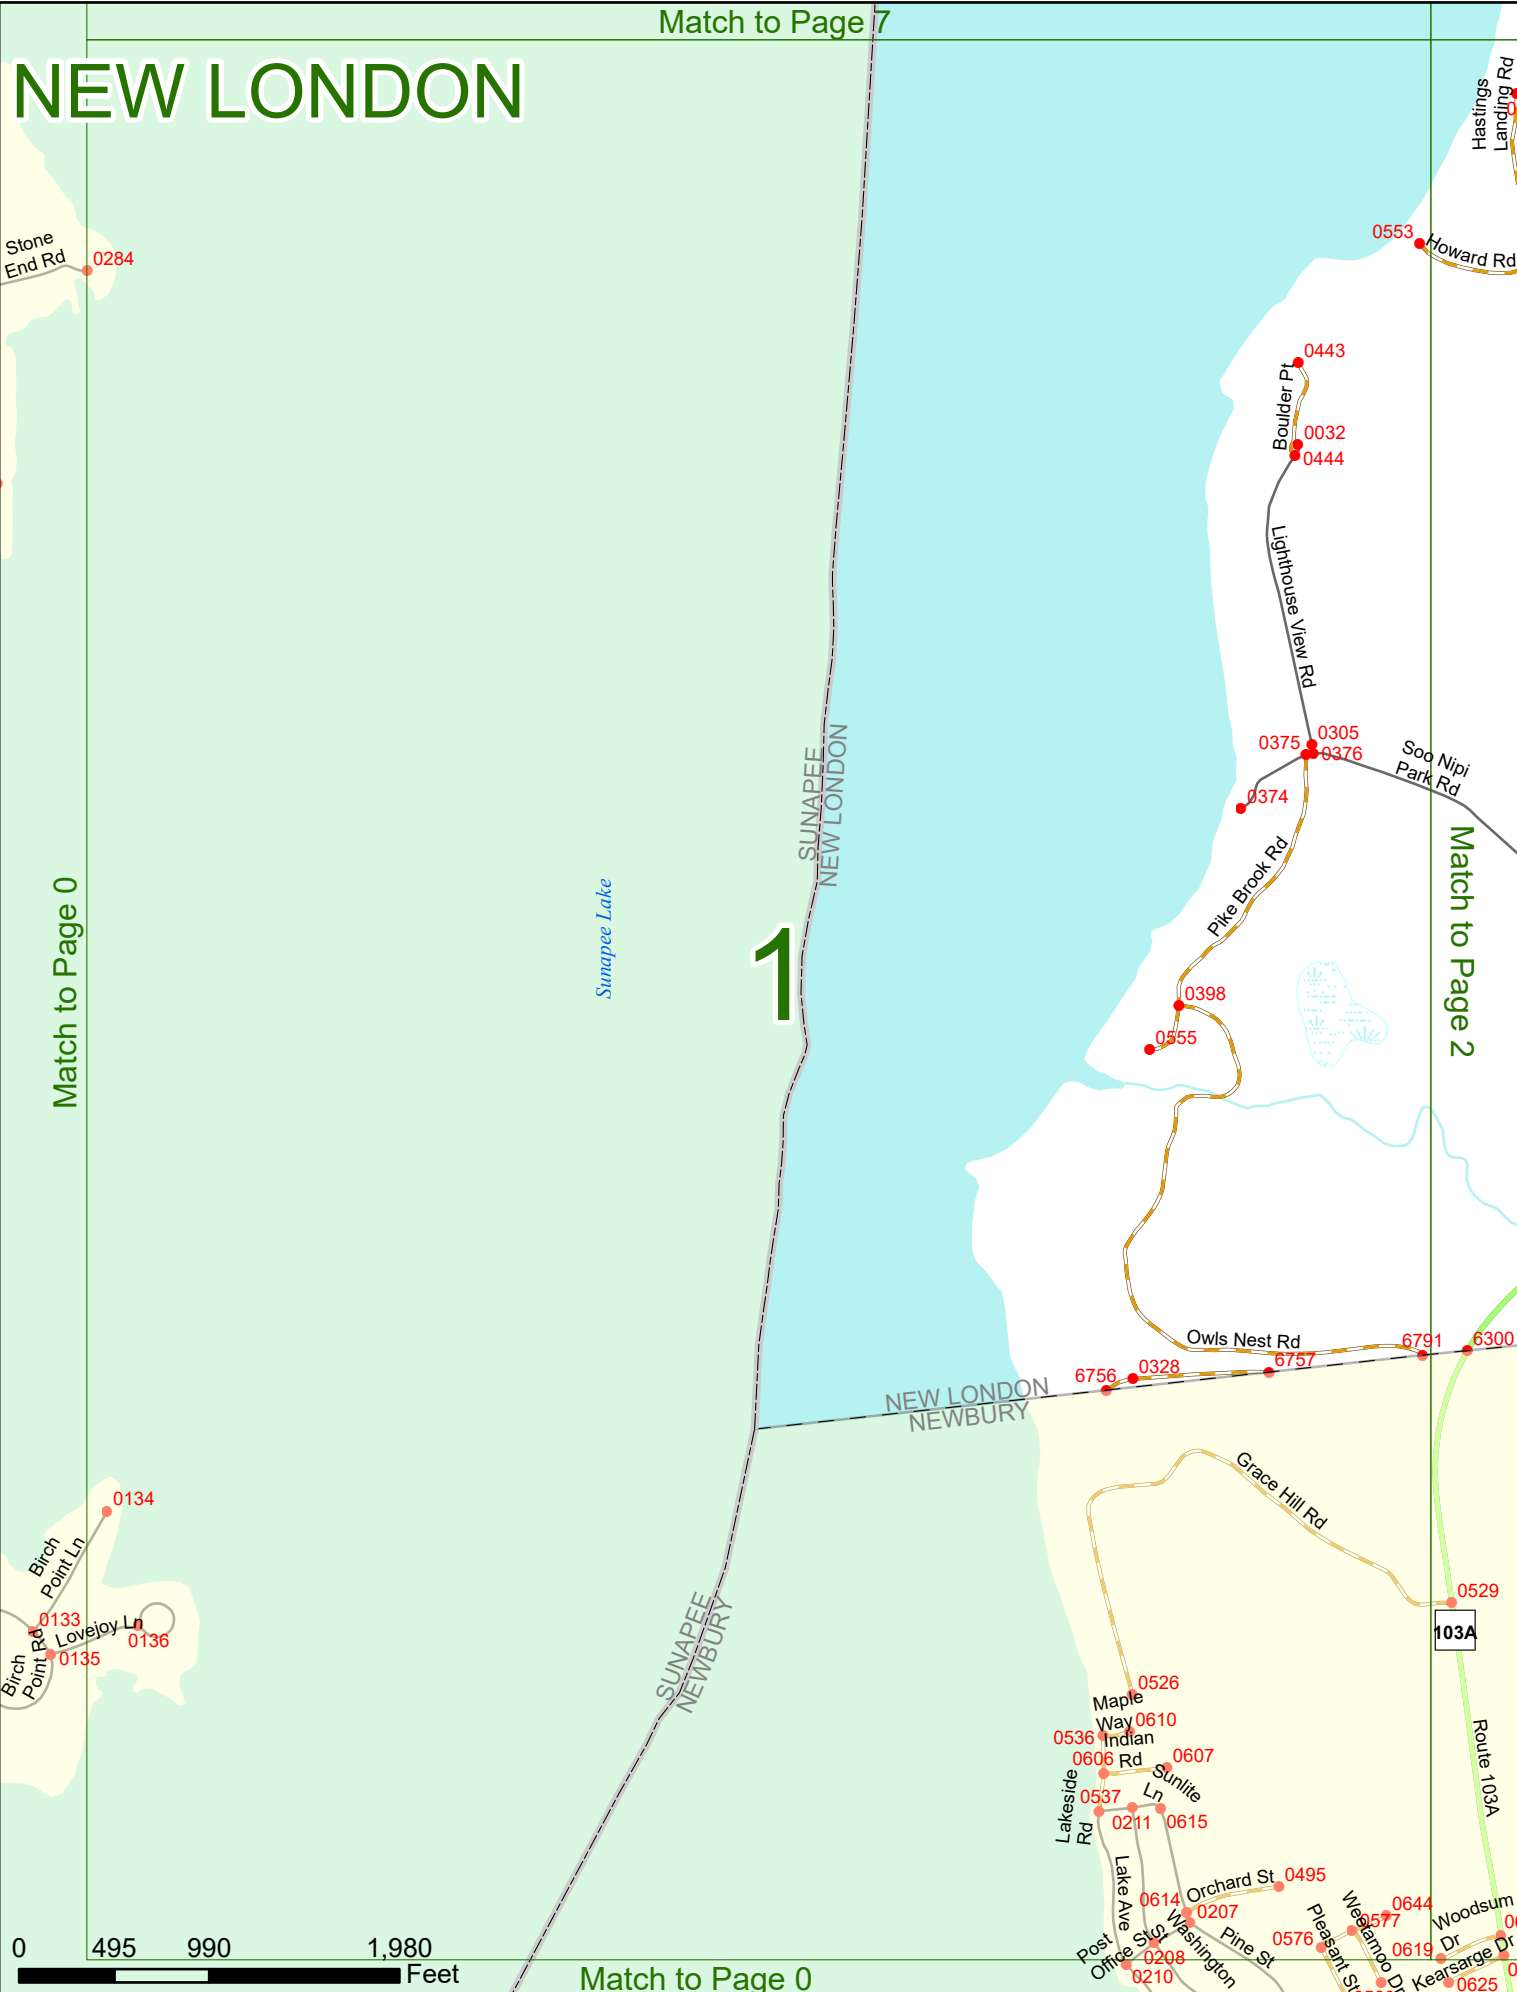

NEW LONDON

Match to Page 0

Match to Page 2

1

Stone End Rd 0284

Howard Rd 0553

Boulder Pt 0443
0032
0444

Lighthouse View Rd

0375 0305
0376

Soo Nipi Park Rd

0374

Pike Brook Rd

0398

0555

Owls Nest Rd

6756

0328

6757

6791

6300

NEW LONDON
NEWBURY

SUNAPEE
NEWBURY

Birch Point Ln 0134
0133
Lovejoy Ln 0136
0135

Grace Hill Rd

0529

103A

Route 103A

0526
Maple Way 0610
0536 Indian Rd 0607
0606
Lakeside Rd 0537
Sunlite Ln 0615
0211

Lake Ave
Post Office Stp
0208
0210

0614 Orchard St 0495
0207
Pine St
0576

0644
Weslamo Dr 0619
Woodsum Dr
Kearsarge Dr 0625

0 495 990 1,980 Feet

Match to Page 0