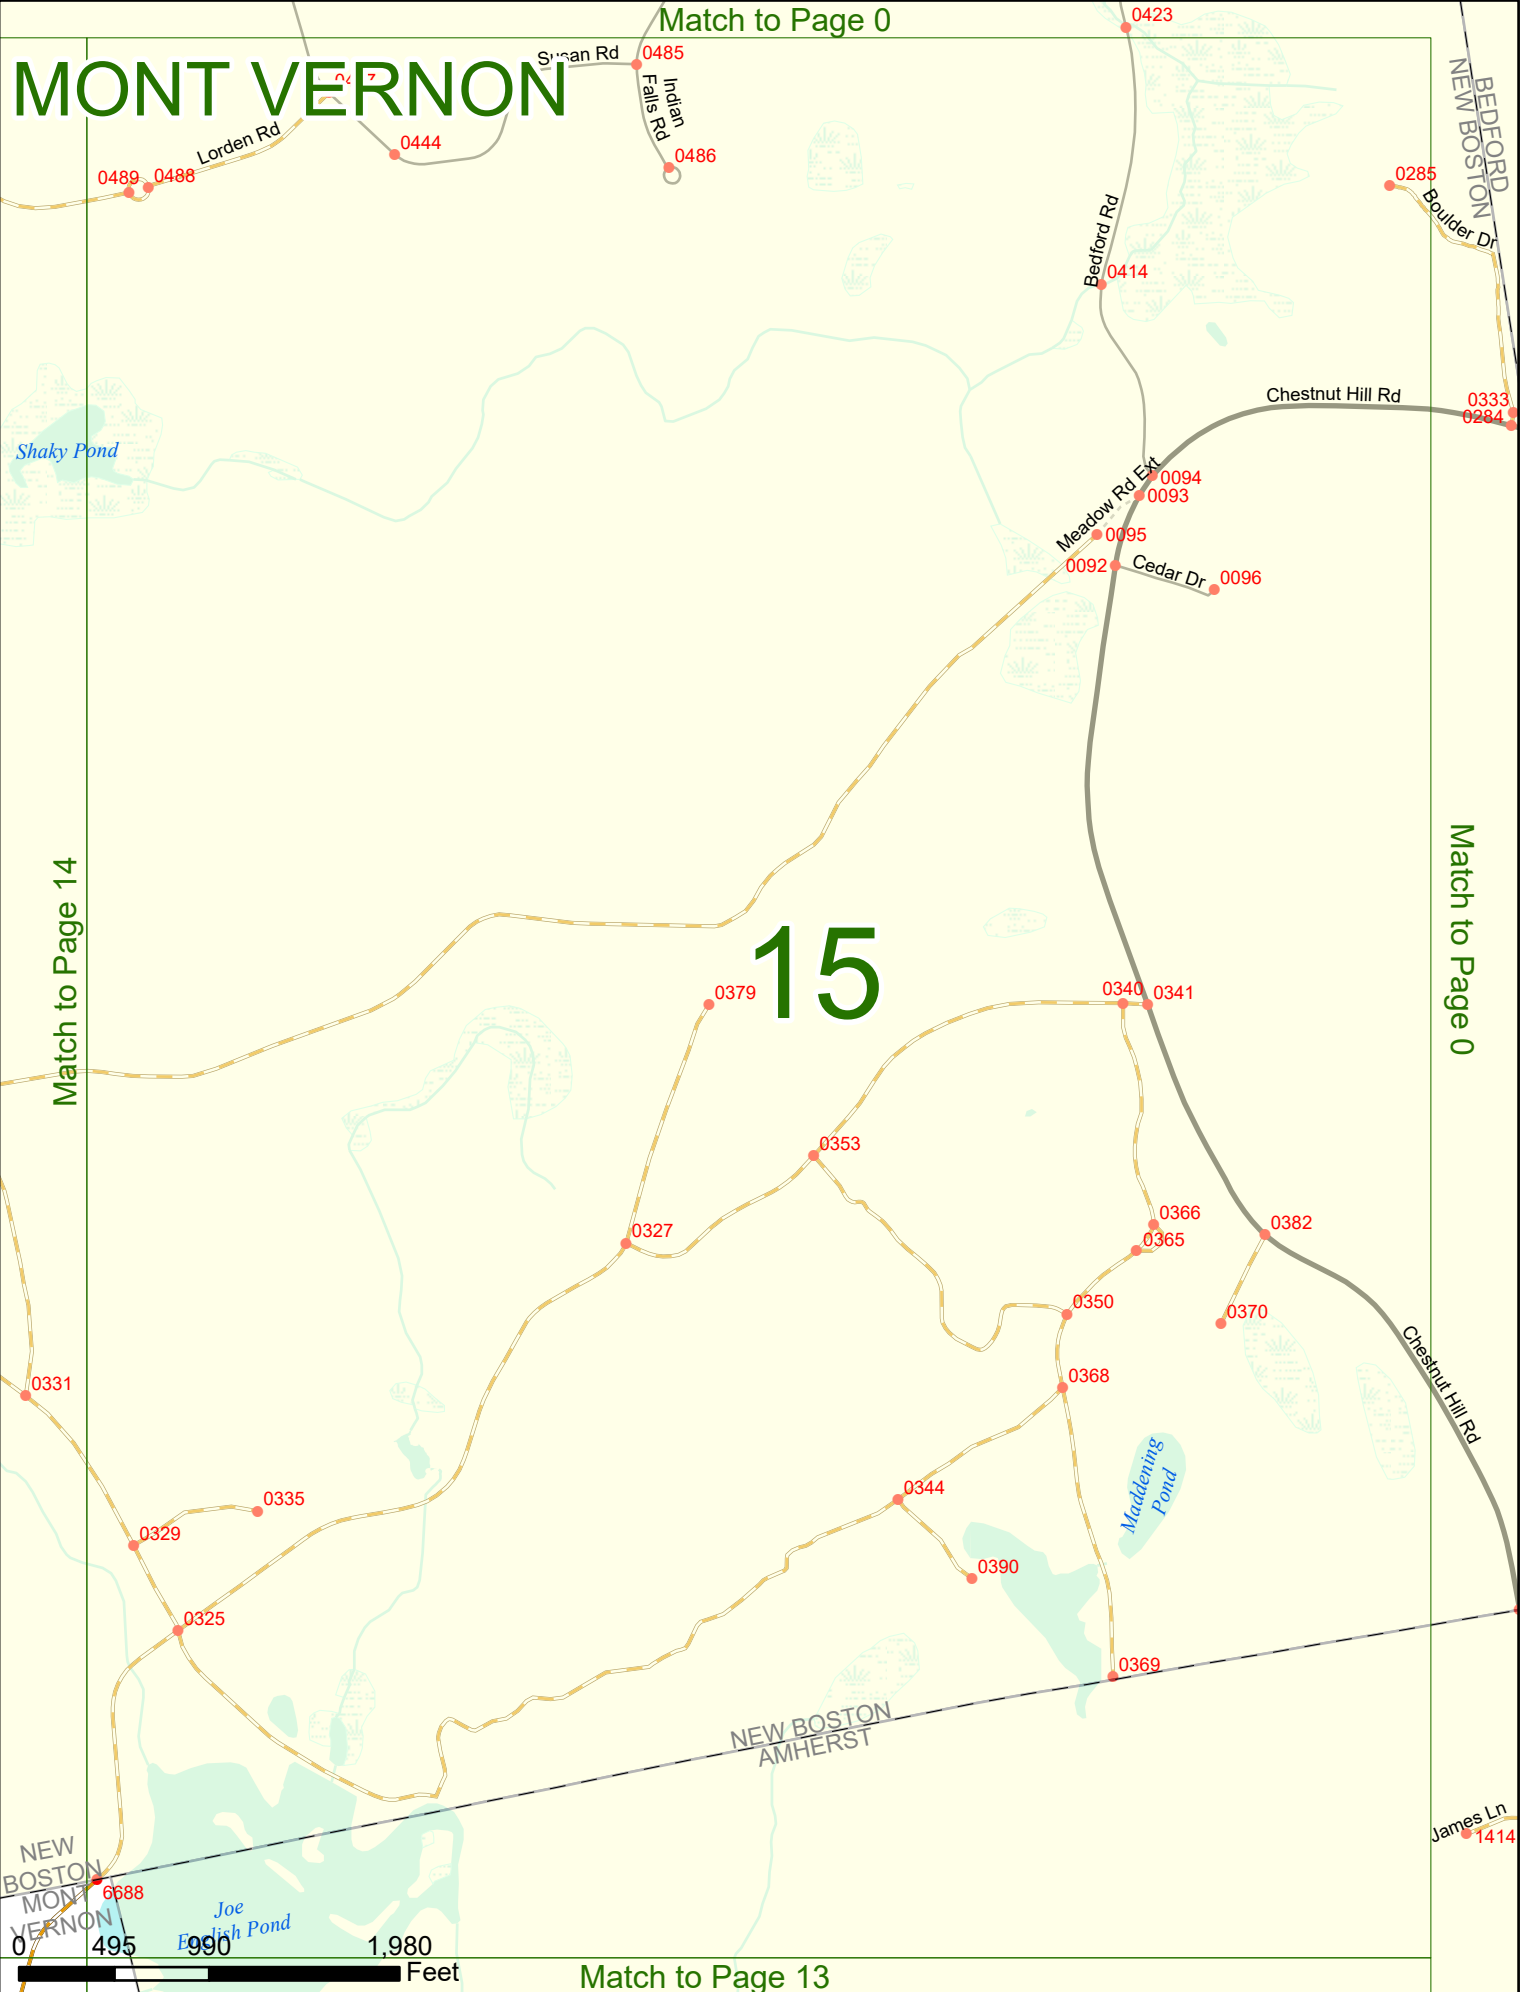

2025 Nodal Reference Bookmap

LEGEND

NHDOT will accept crash locations based on the State of NH Uniform Police Traffic Accident Report.

Crash occurred on:

Option 1 Street Address
 123 Main Street

Option 2 Route No and/or Distance from NESW Intesecting Road, Bridge,
 Street name Intersecting Street Town/County line
 Main Street 500 E Oak Street

Match to Page 12

NEW BOSTON
MONT VERNON

6688

Joe
English Pond

MONT VERNON

Match to Page 0

BEDFORD
NEW BOSTON
Boulder Dr

Match to Page 0

15

Match to Page 14

NEW BOSTON
MONT VERNON
6688

Joe English Pond

NEW BOSTON
AMHERST

James Ln
1414

Match to Page 13

0 495 990 1,980 Feet