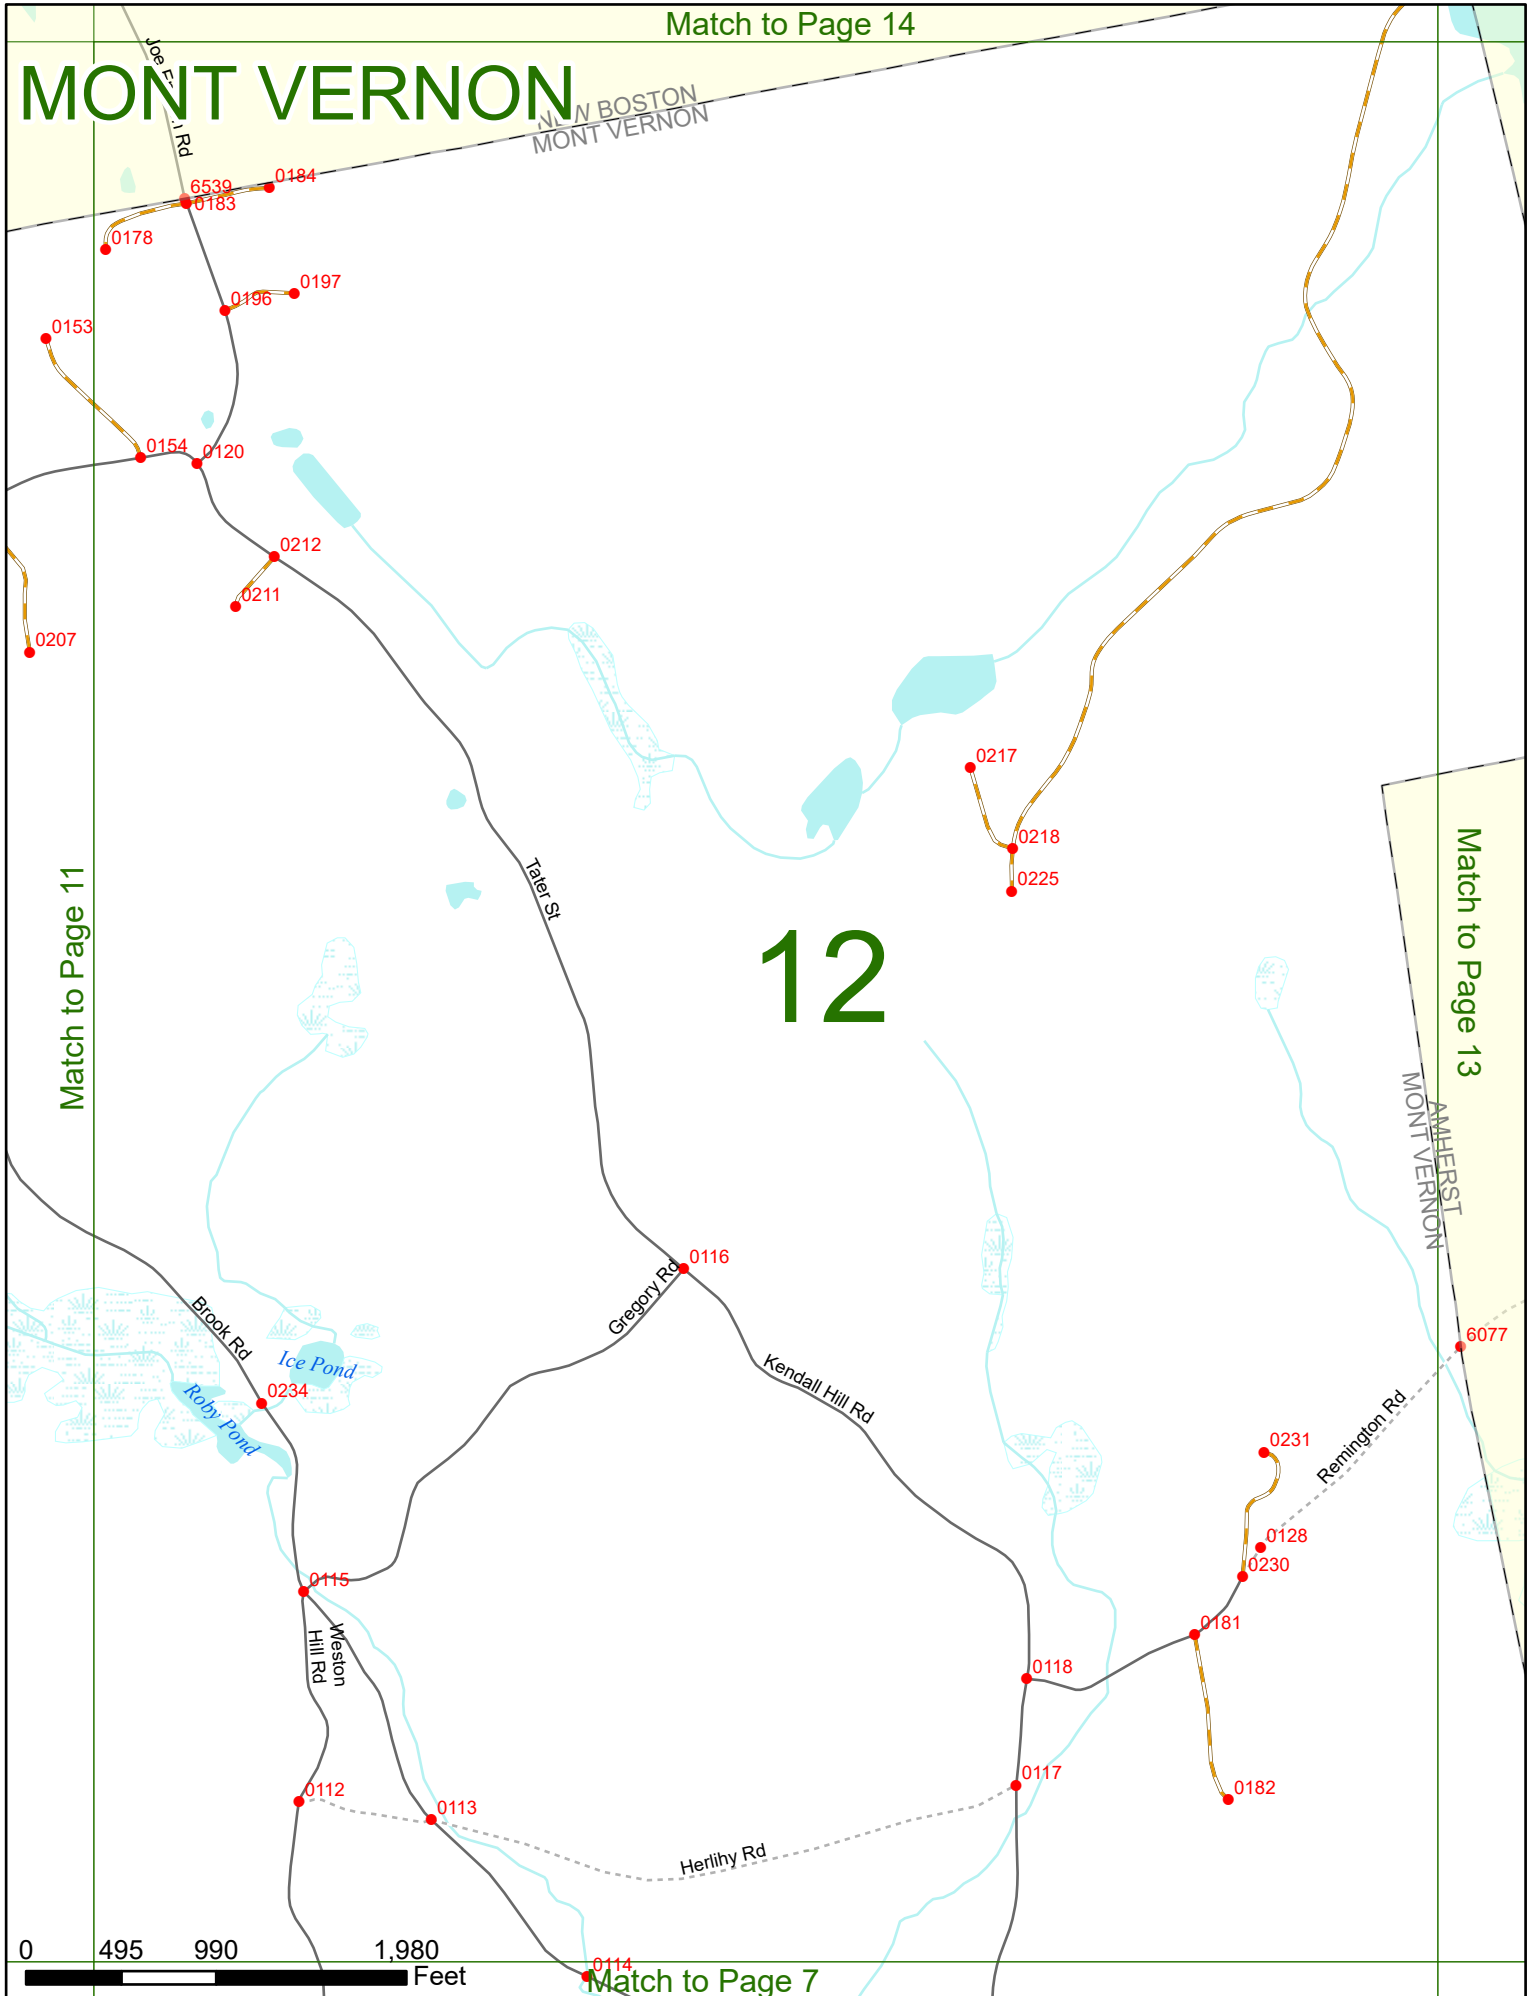

2025 Nodal Reference Bookmap

LEGEND

NHDOT will accept crash locations based on the State of NH Uniform Police Traffic Accident Report.

Crash occurred on:

Option 1 Street Address
 123 Main Street

Option 2 Route No and/or Distance from NESW Intesecting Road, Bridge,
 Street name Intersecting Street Town/County line
 Main Street 500 E Oak Street

MONT VERNON

N W BOSTON
MONT VERNON

12

Match to Page 11

Match to Page 13

AMHERST
MONT VERNON

MONT VERNON

13