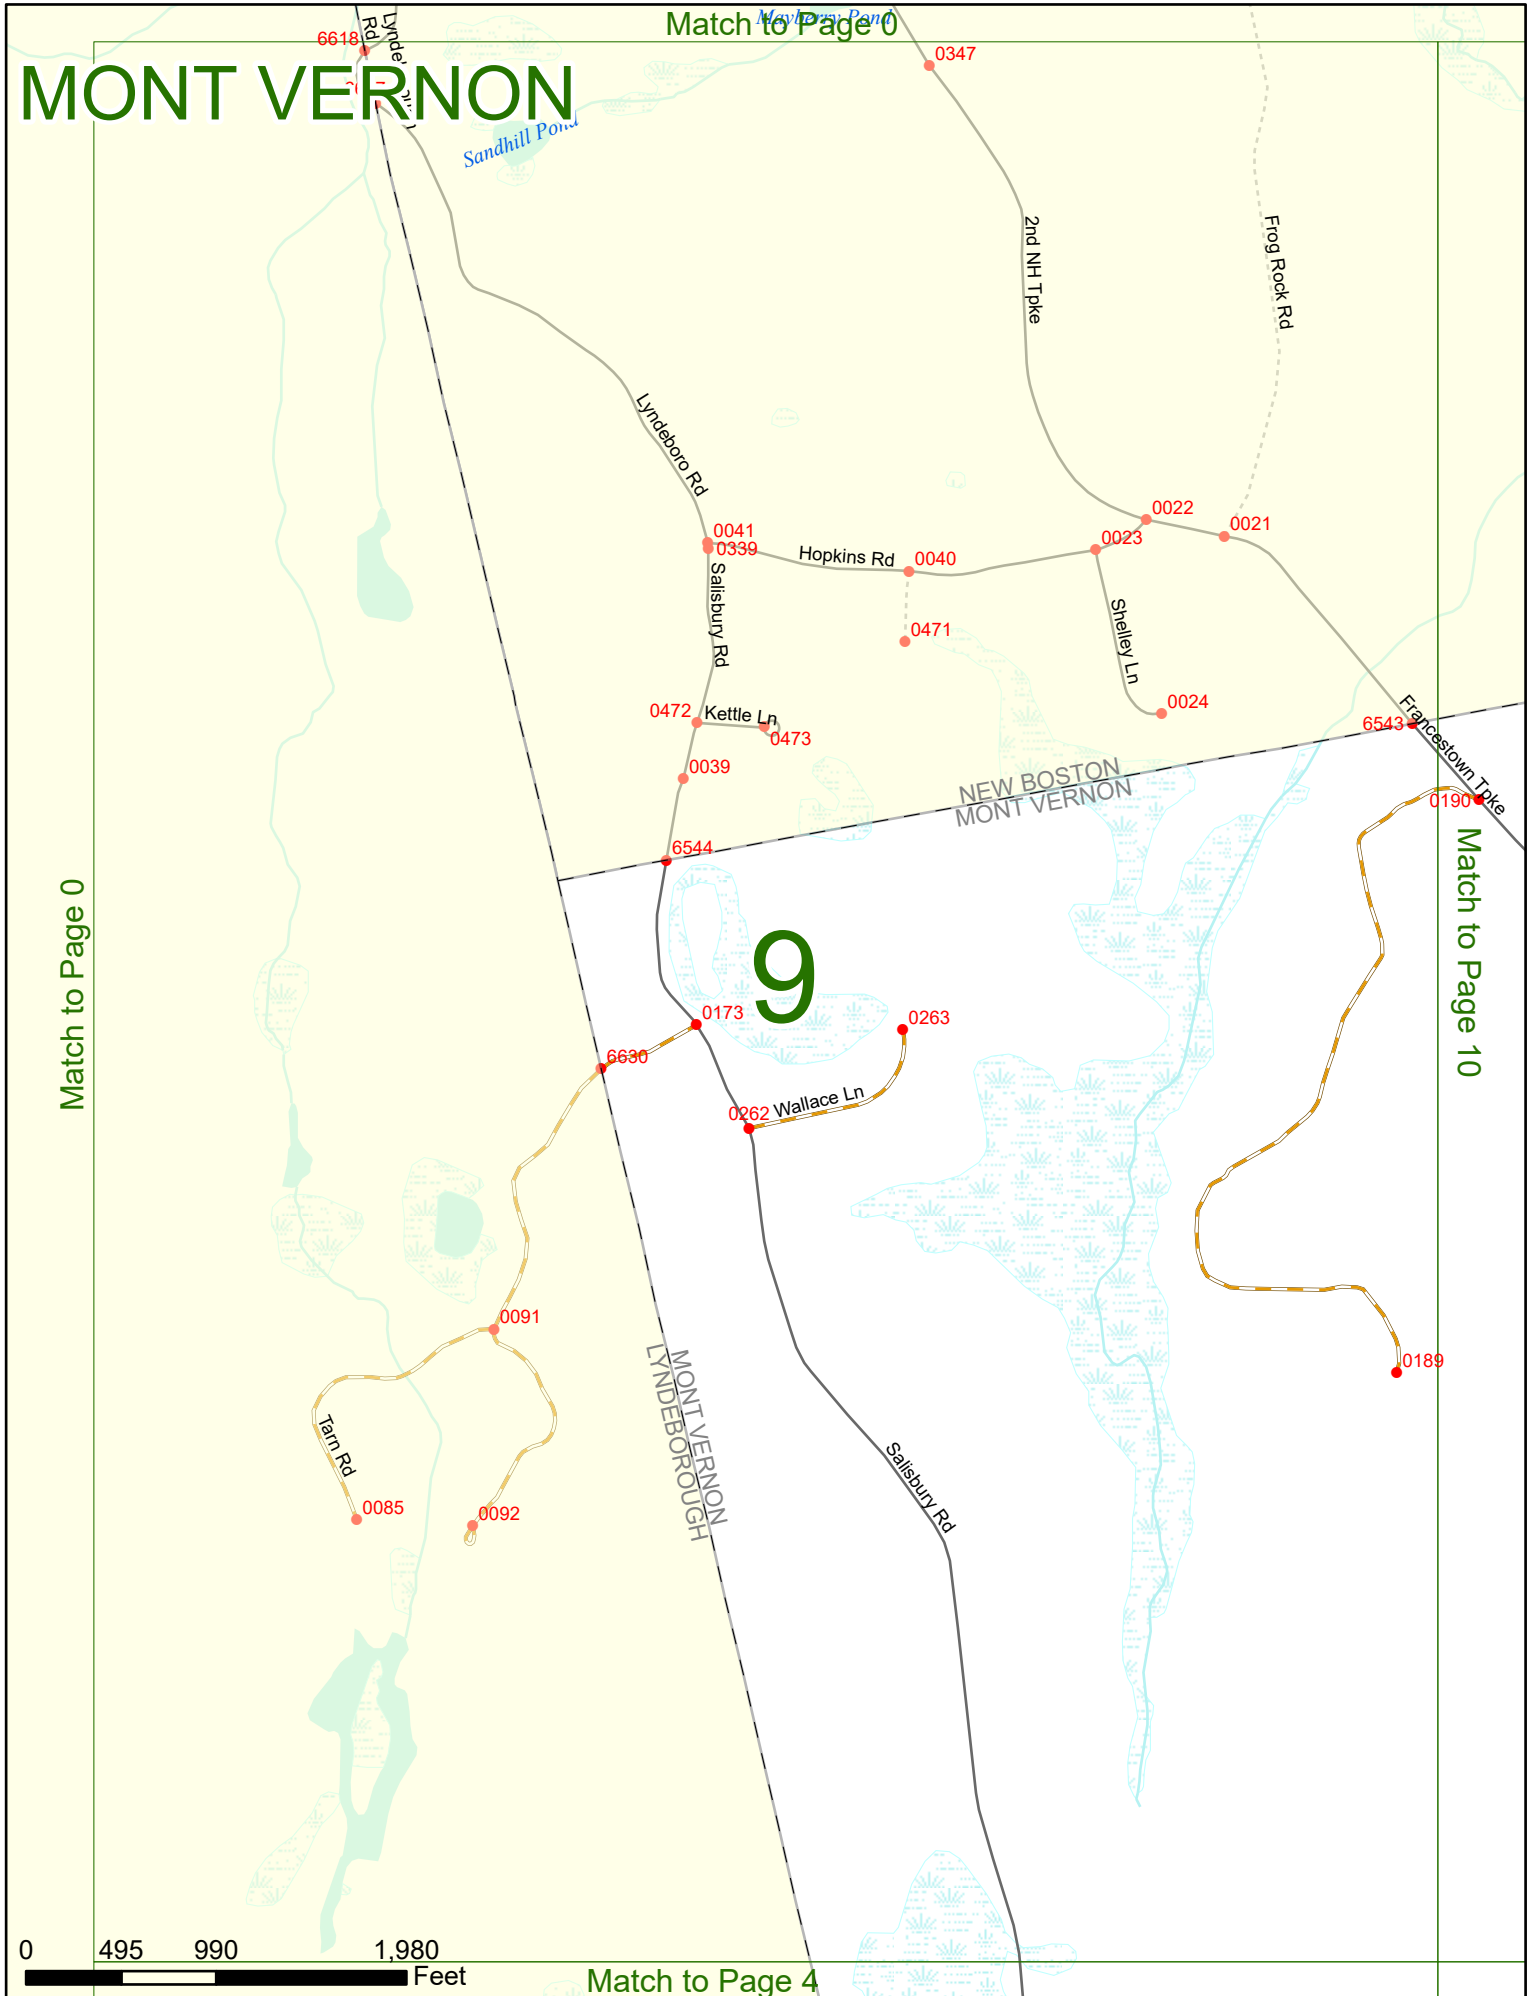

MONT VERNON

Match to Page 0

Match to Page 0

Match to Page 10

9

Match to Page 4