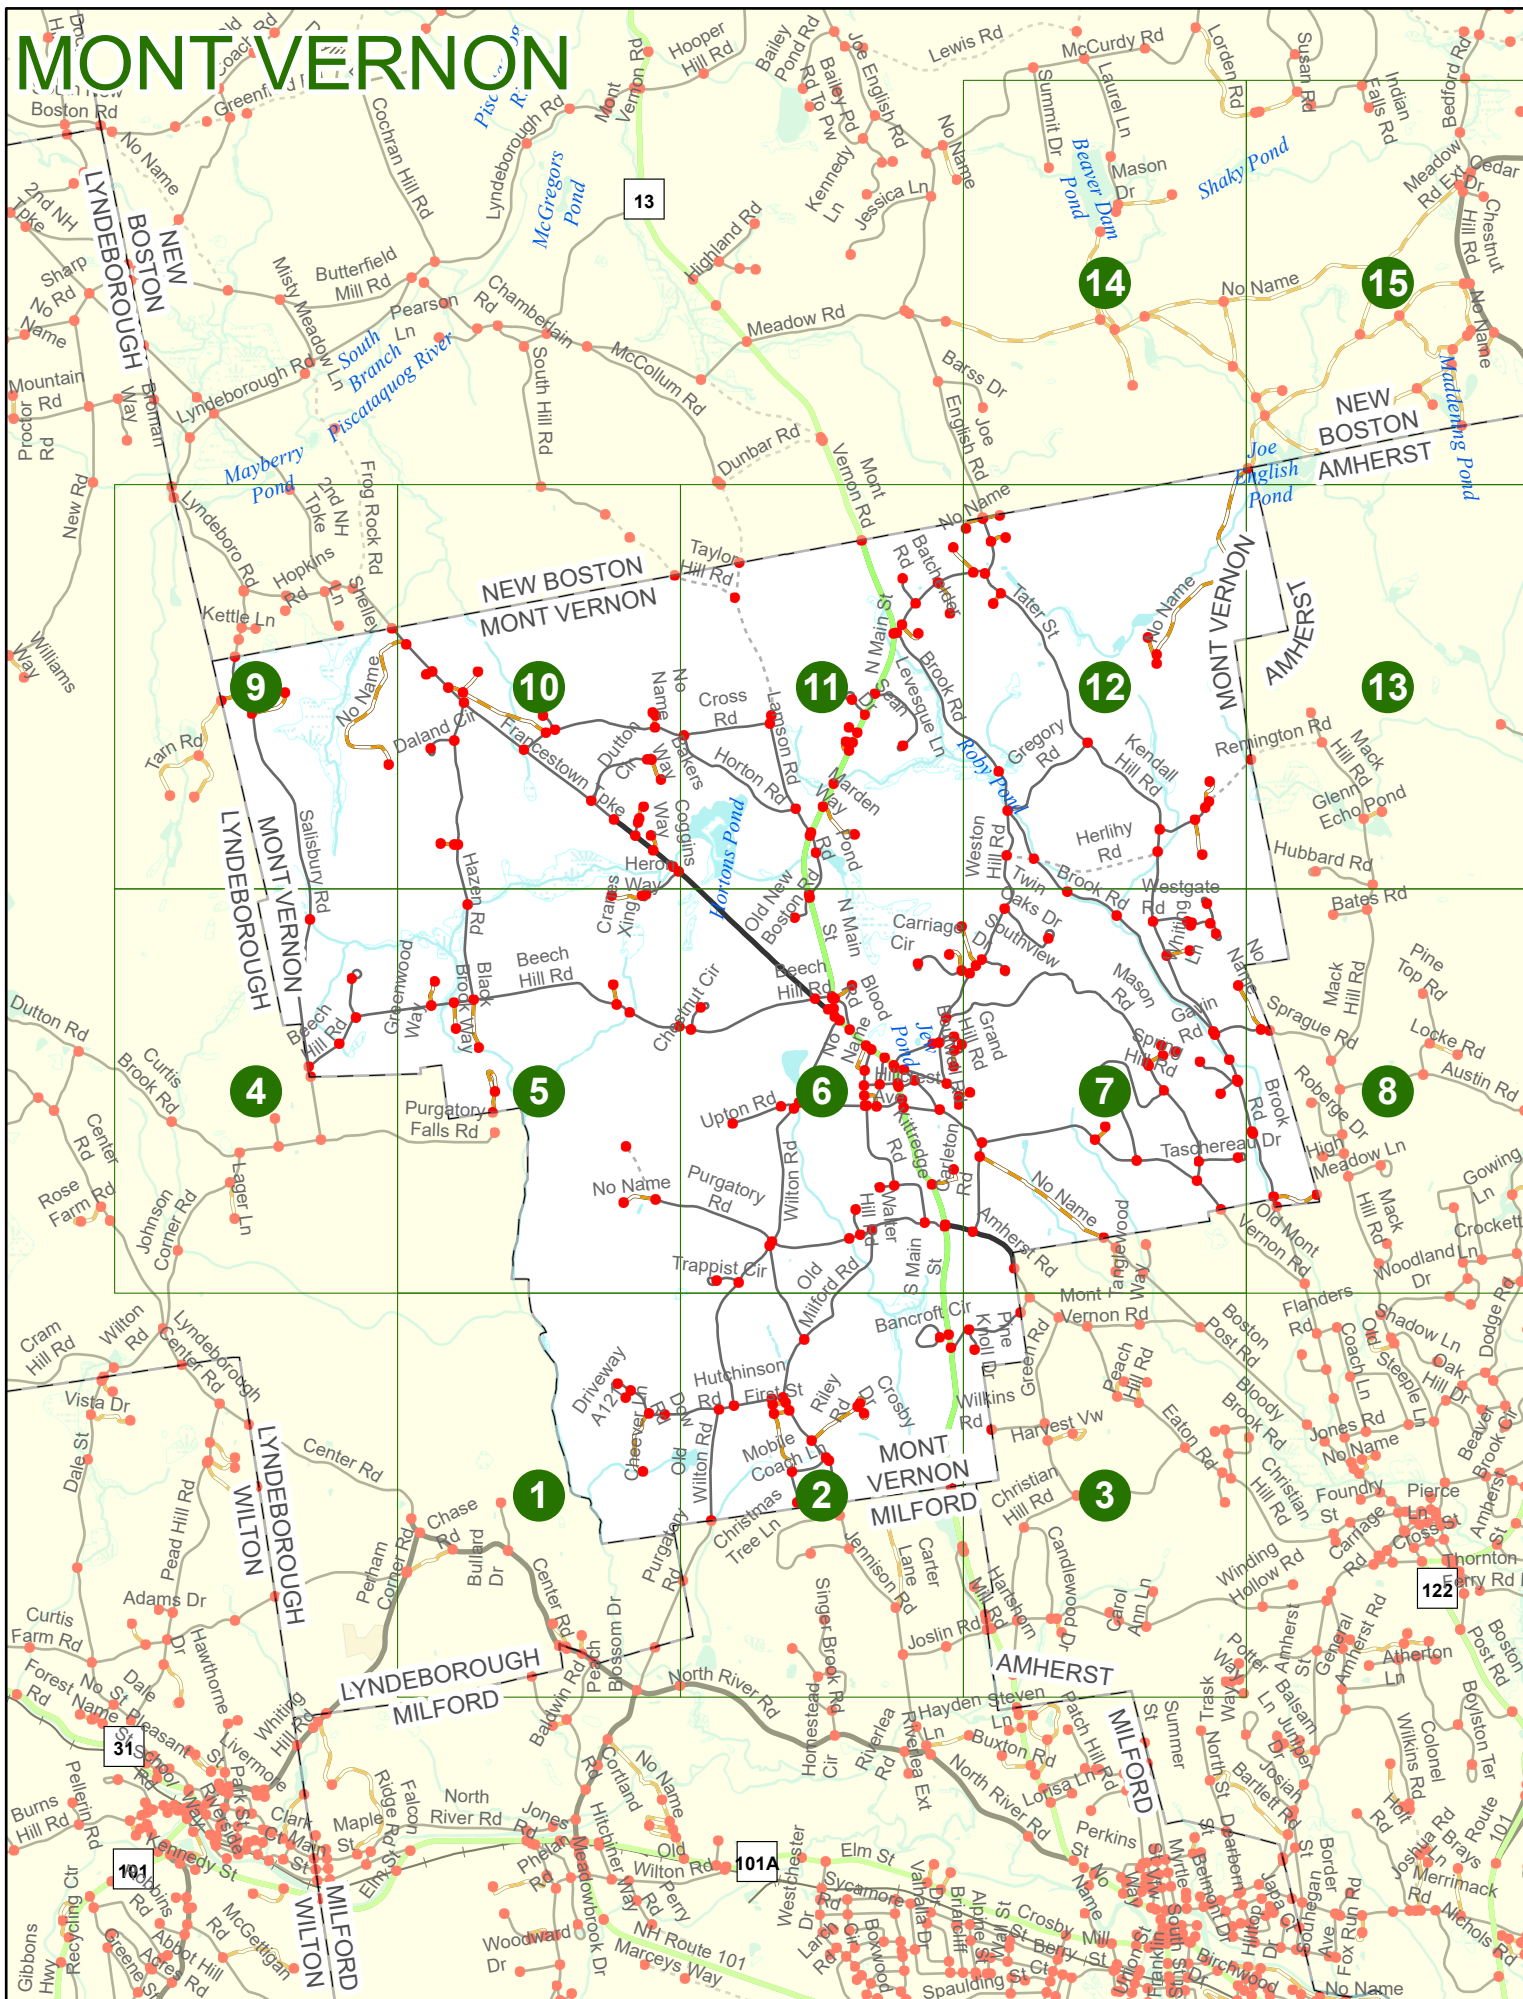

MONT VERNON