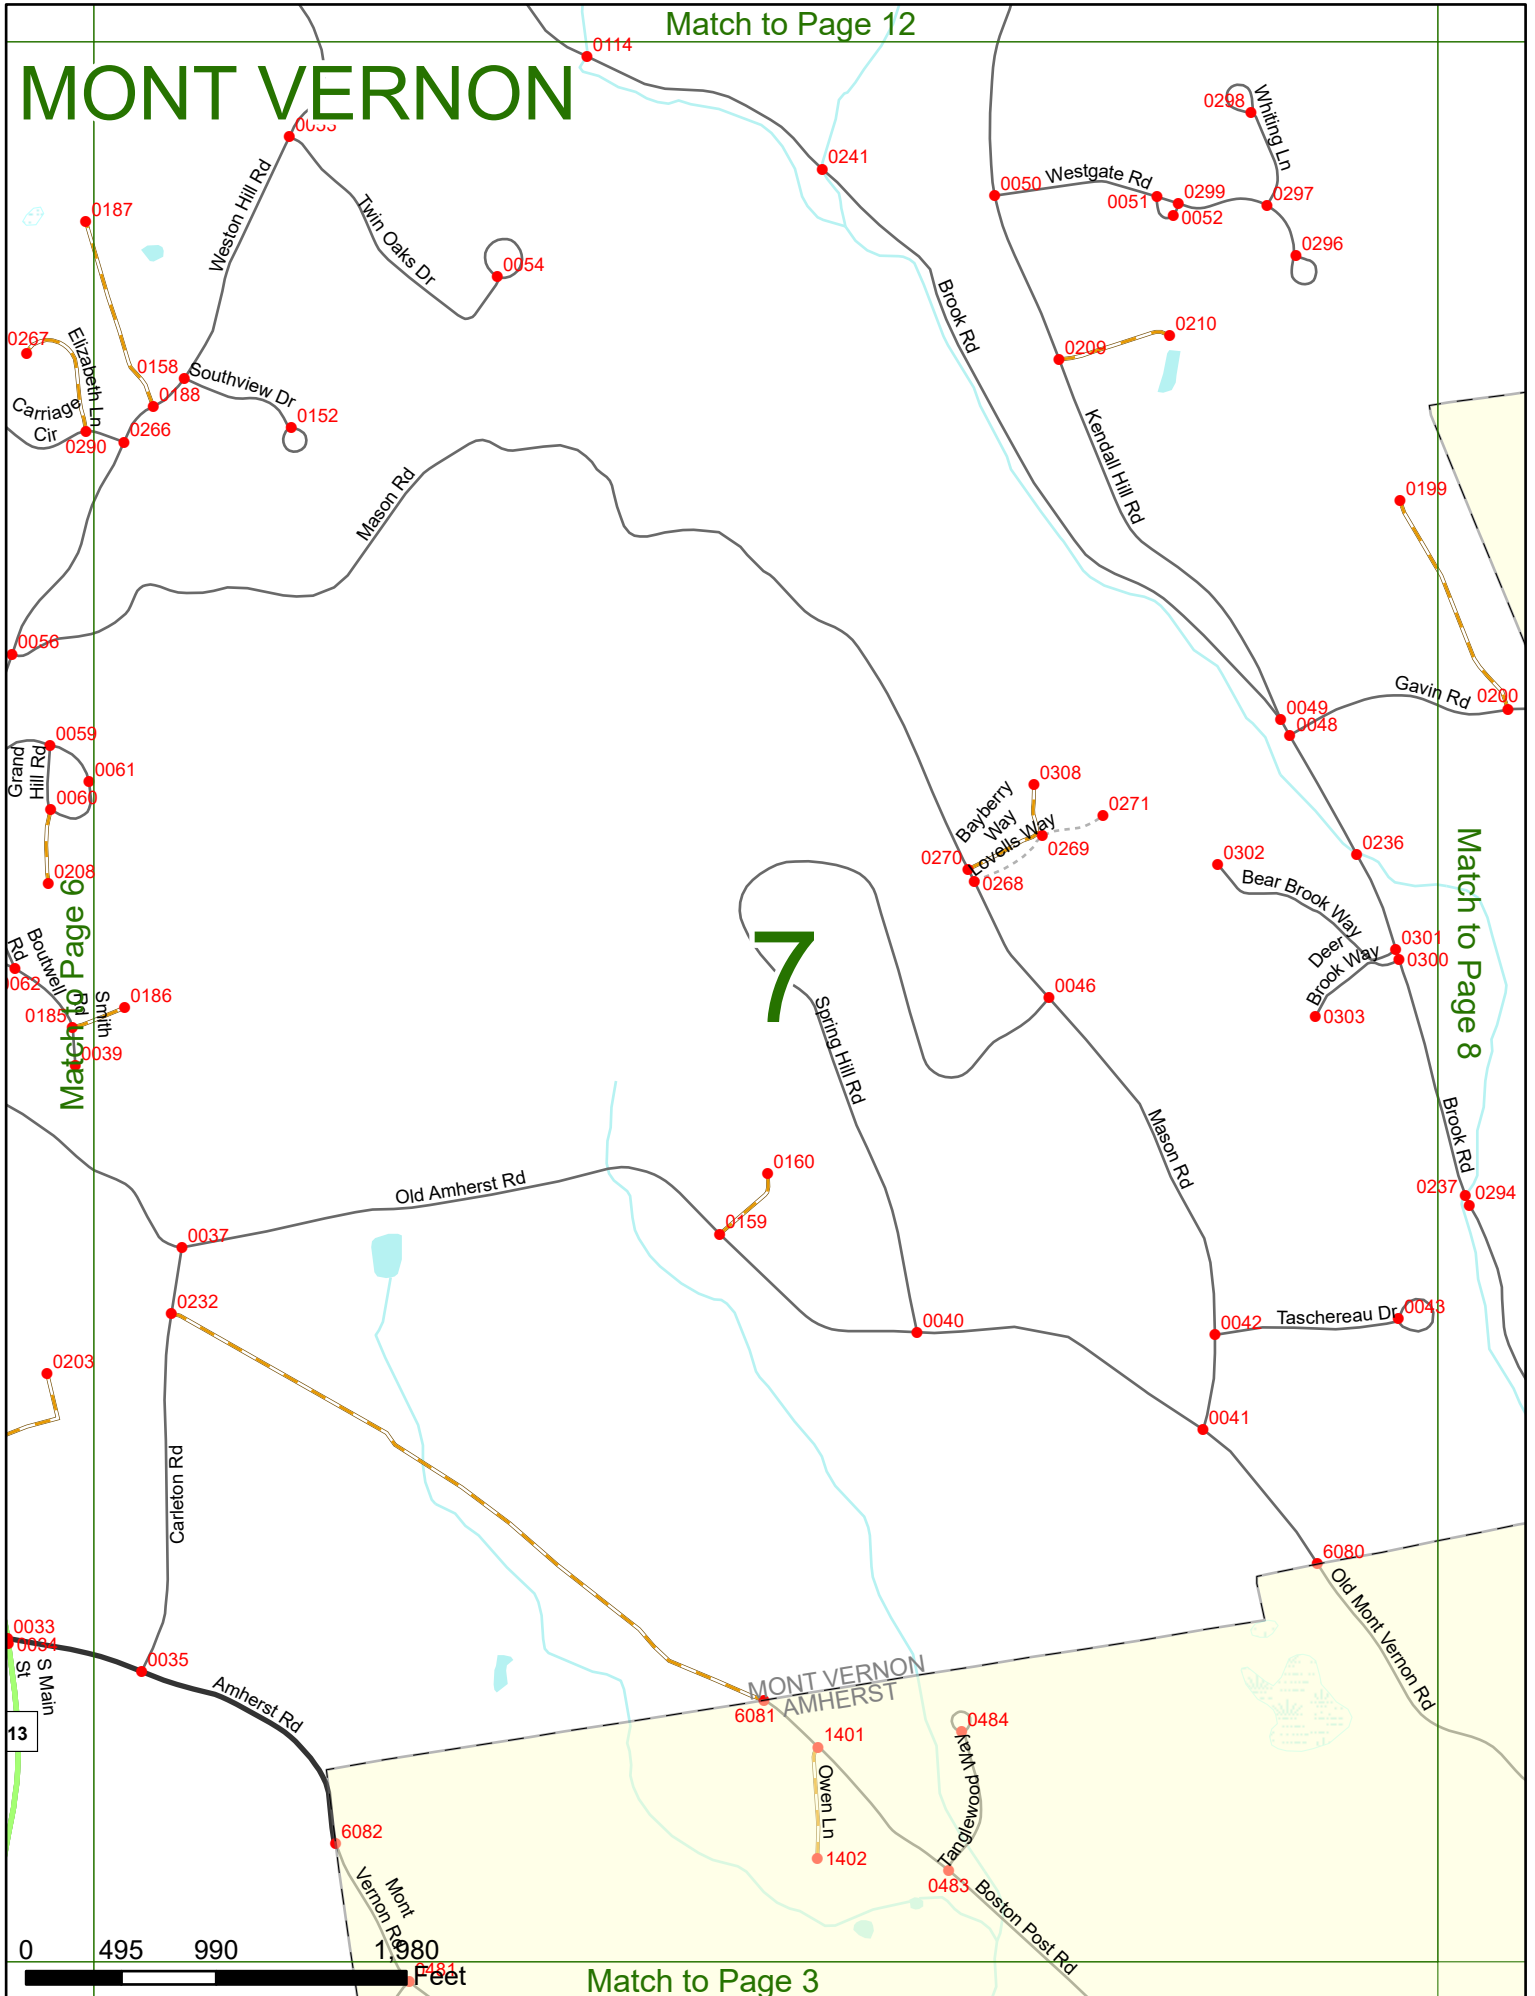

2025 Nodal Reference Bookmap

LEGEND

NHDOT will accept crash locations based on the State of NH Uniform Police Traffic Accident Report.

Crash occurred on:

Option 1 Street Address
 123 Main Street

Option 2 Route No and/or Distance from NESW Intesecting Road, Bridge,
 Street name Intersecting Street Town/County line
 Main Street 500 E Oak Street

Match to Page 5

Match to Page 7

Match to Page 2

6

MONT VERNON

Match to Page 12

Match to Page 6

Match to Page 8