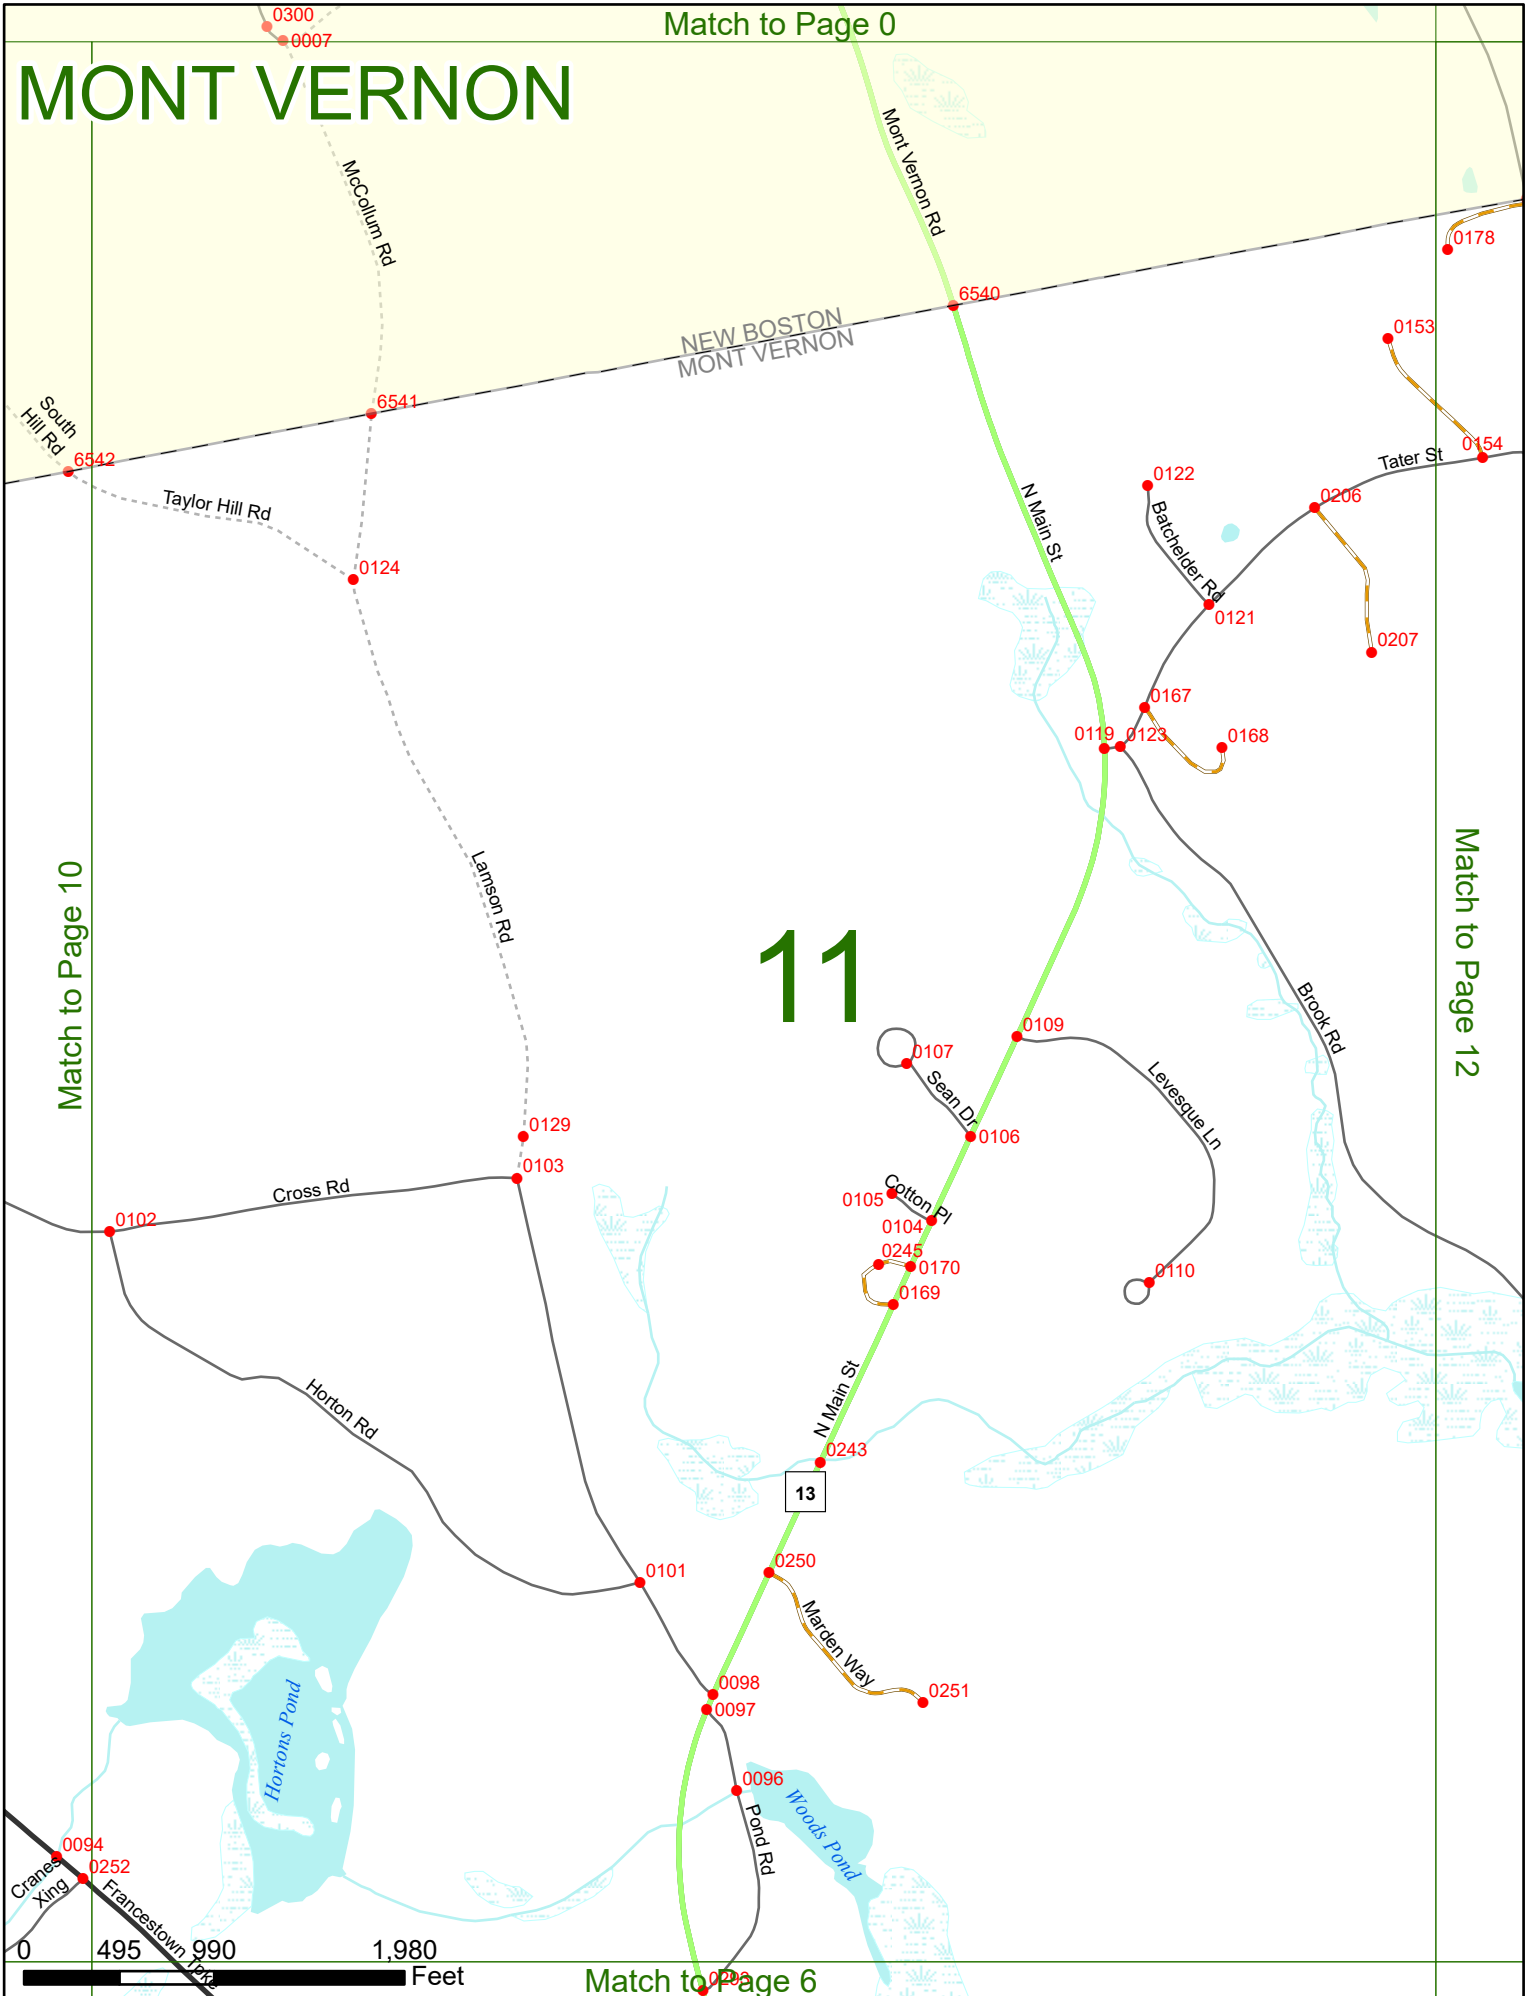

MONT VERNON

Match to Page 0

Match to Page 10

Match to Page 12

11

Match to Page 6