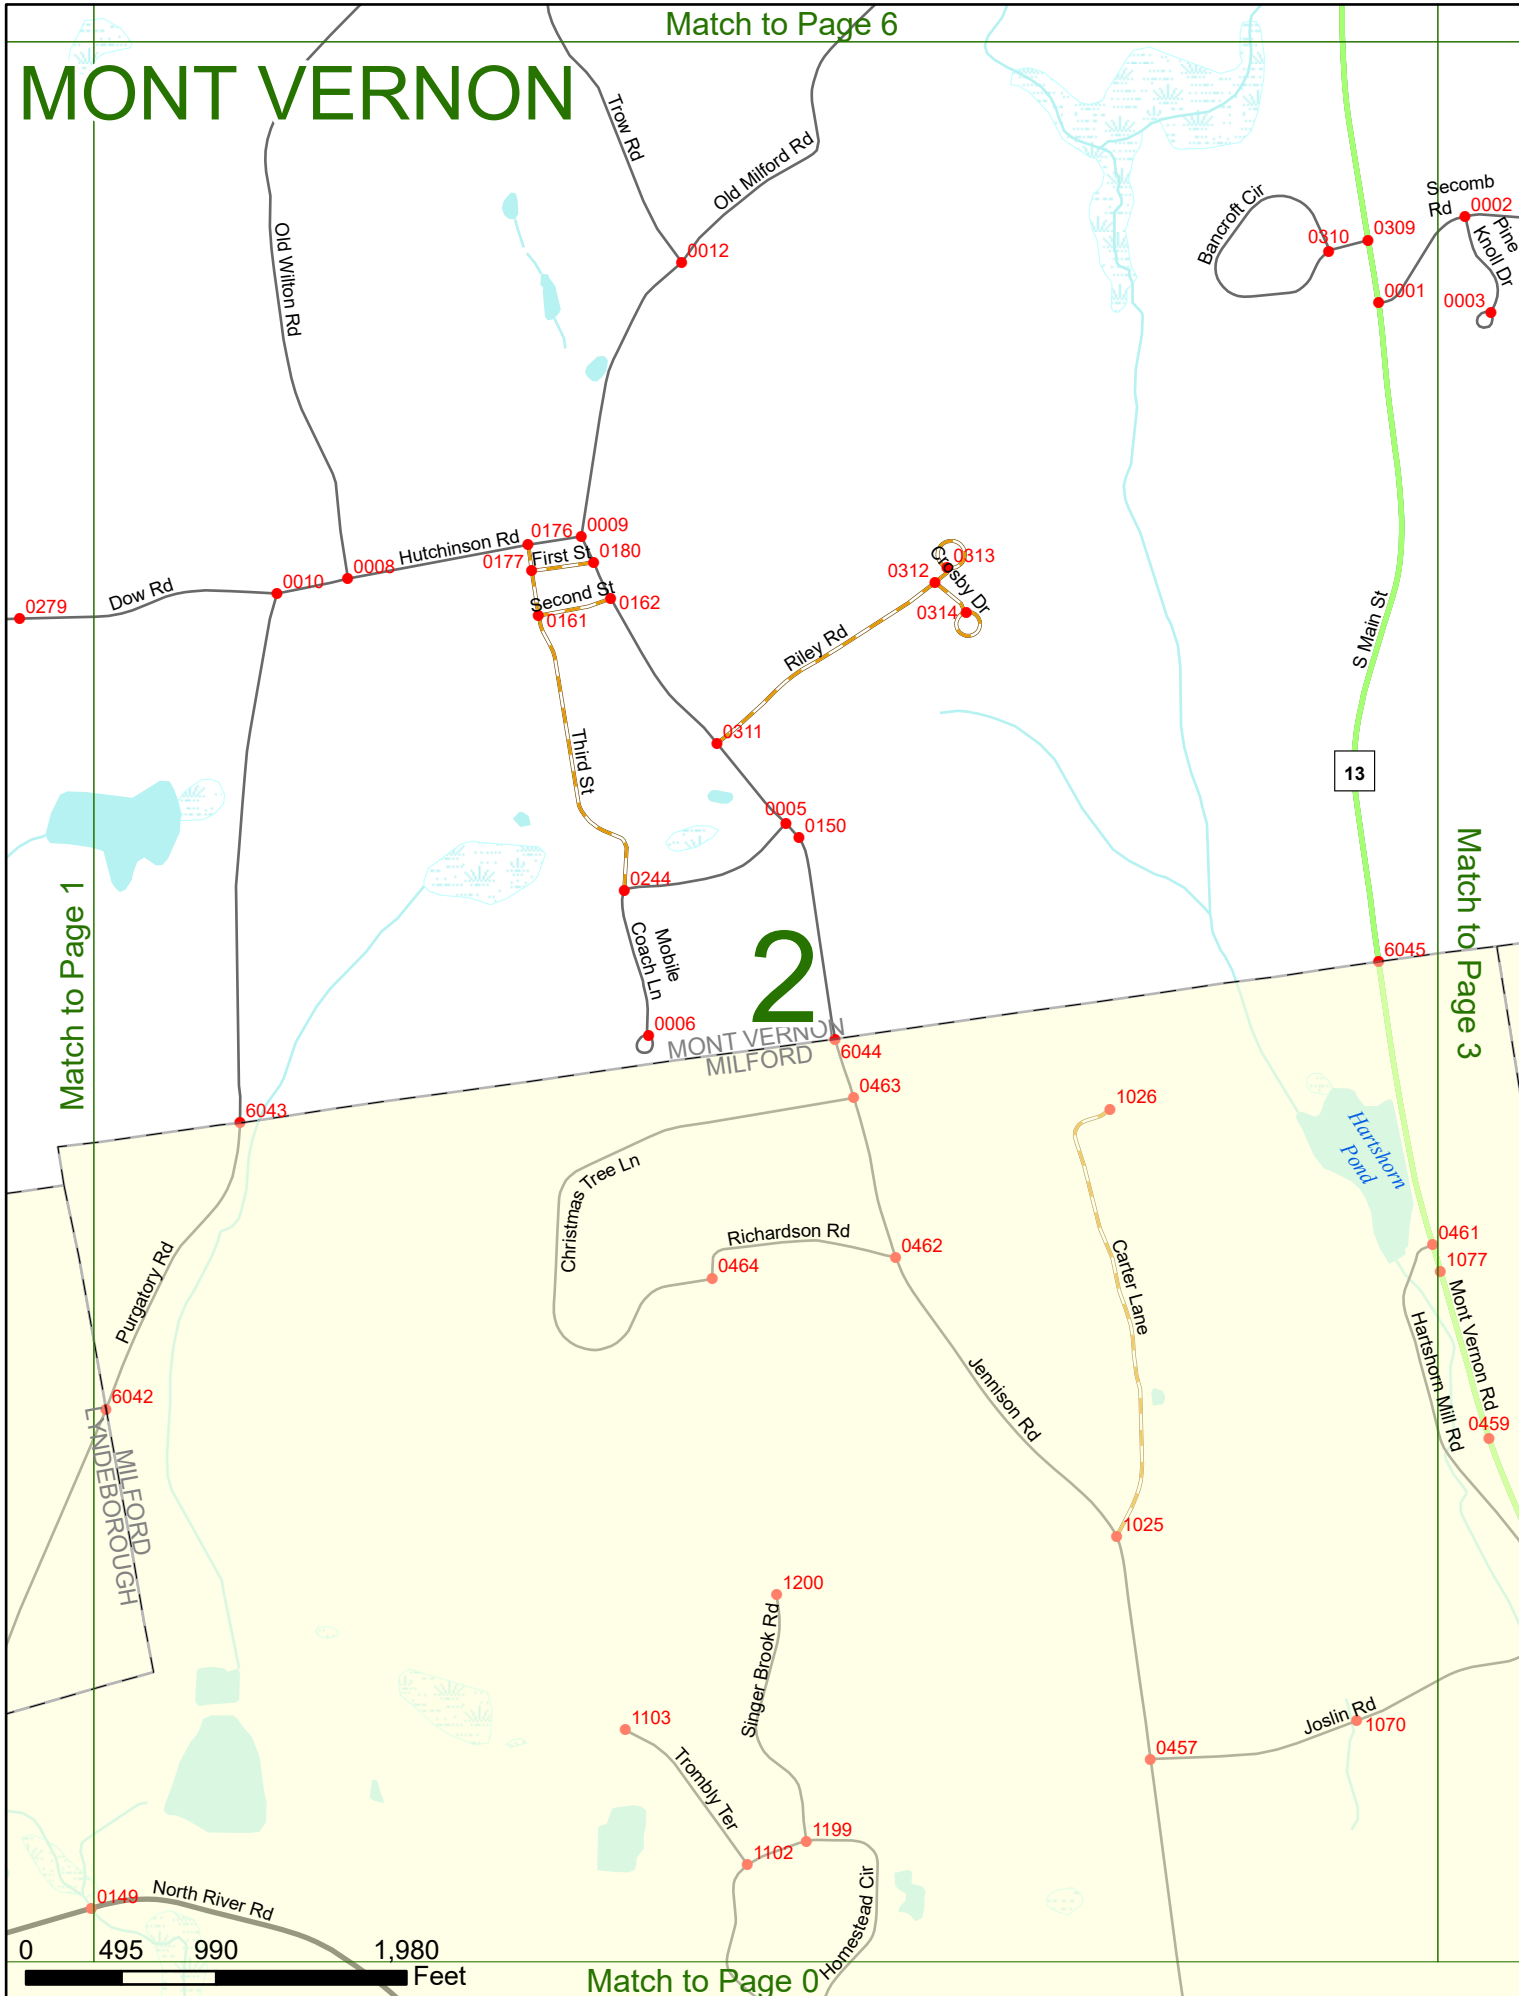

MONT VERNON

Match to Page 1

Match to Page 3

2

MONT VERNON
MILFORD