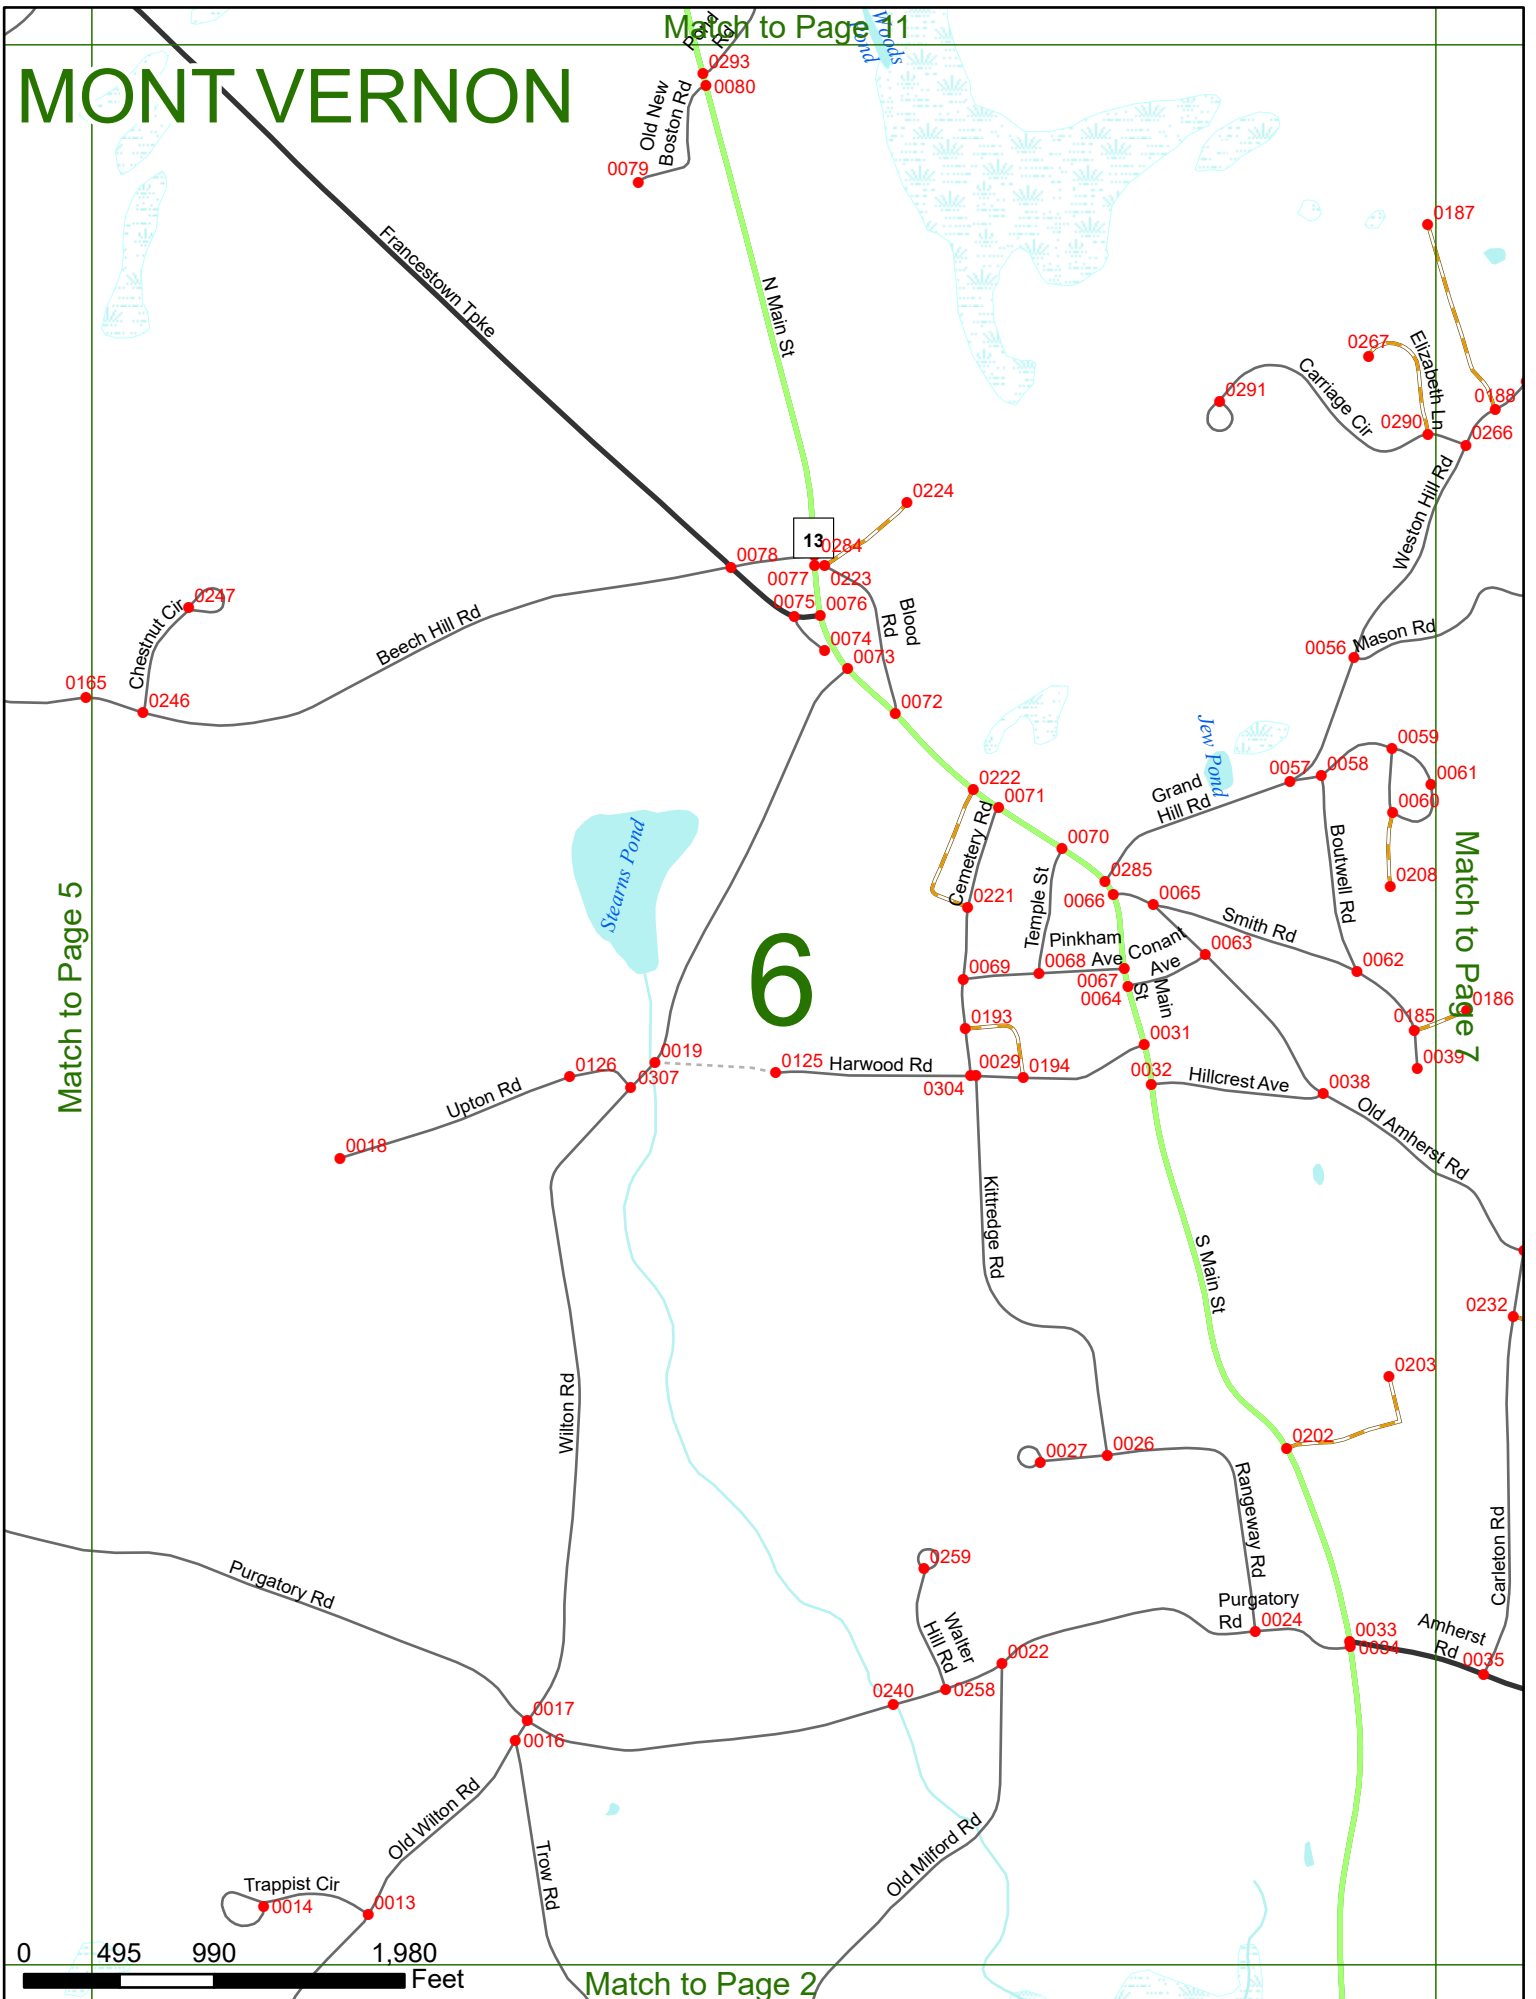

MONT VERNON

Match to Page 11

Match to Page 5

Match to Page 7

Match to Page 2

6