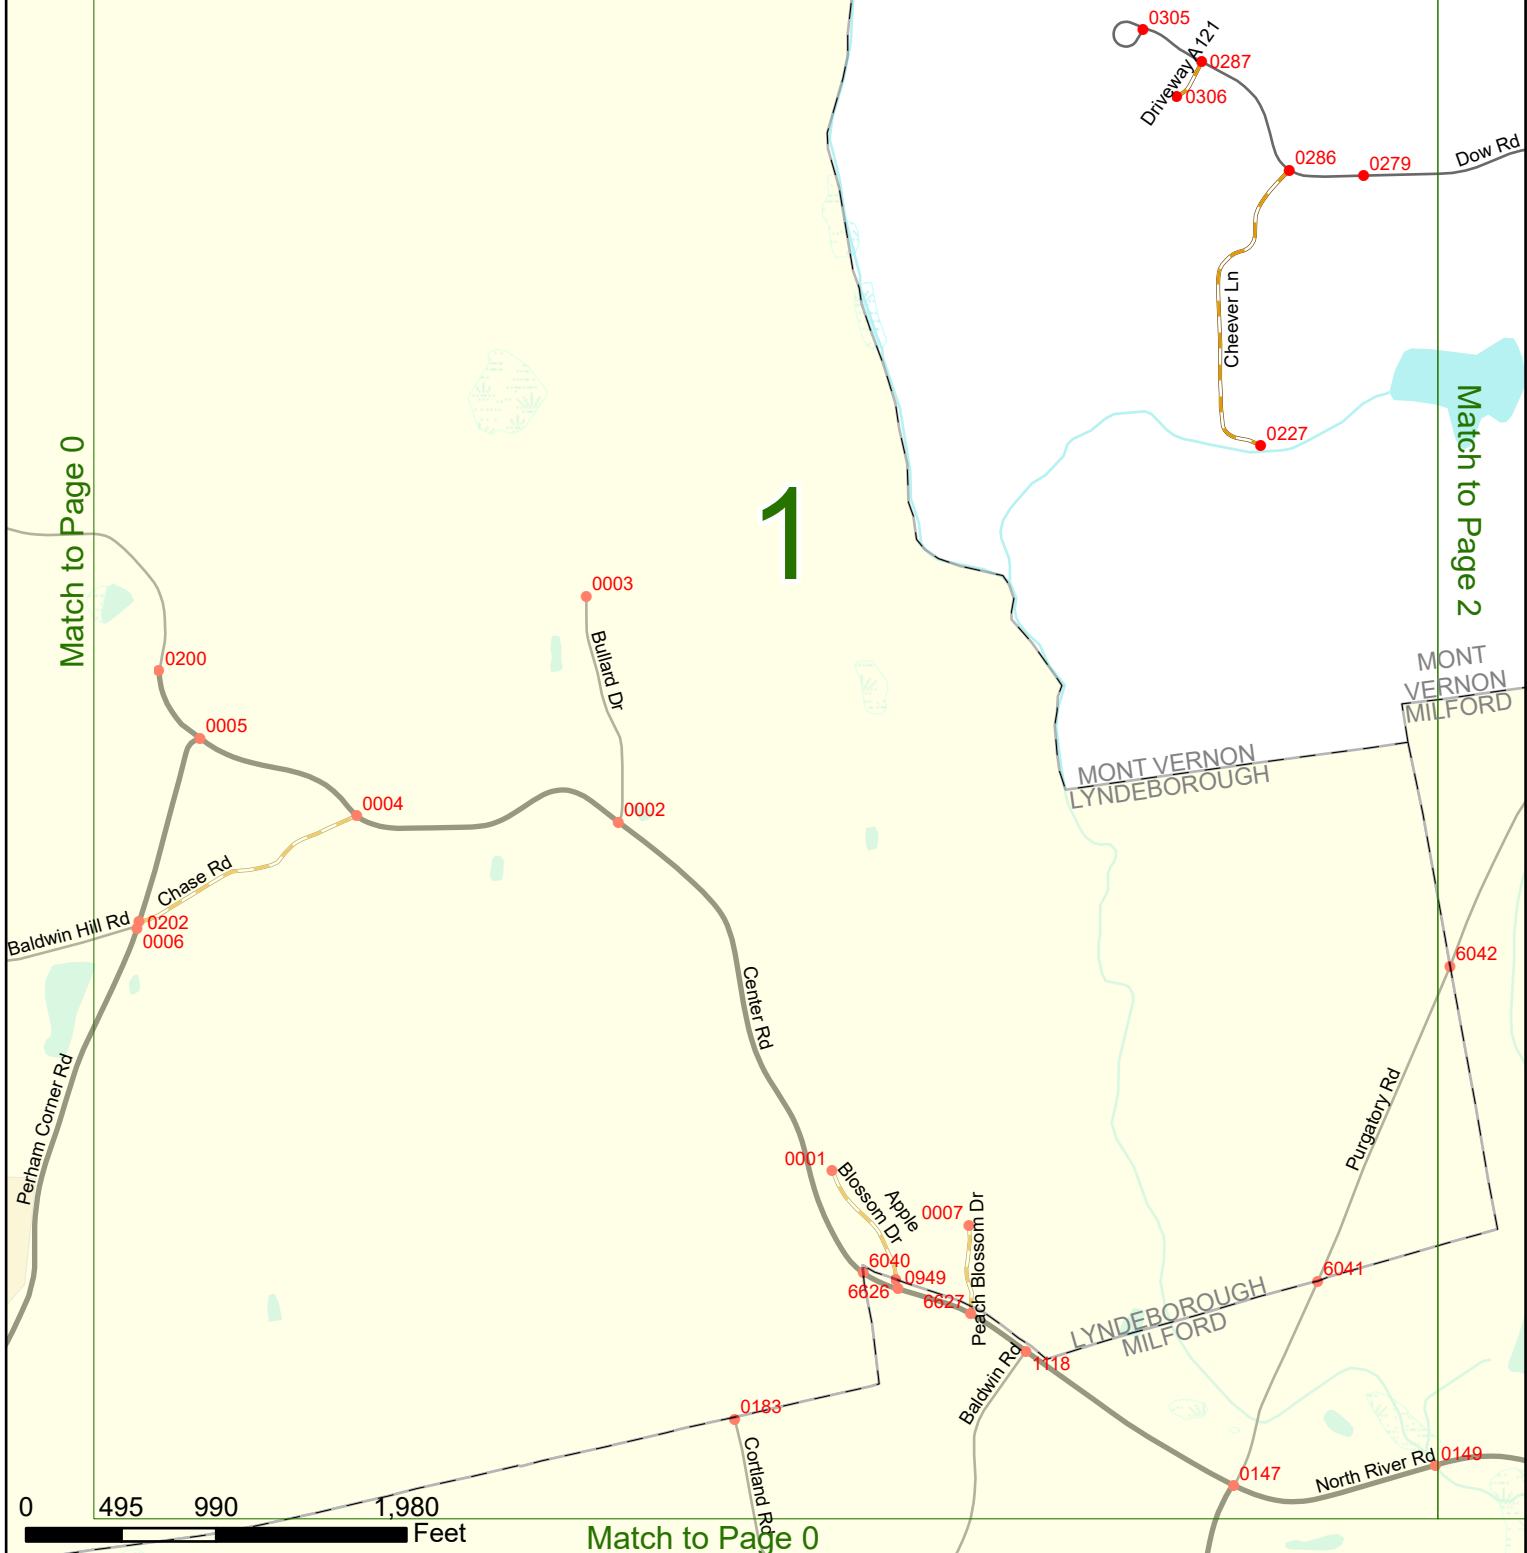

MONT VERNON

1

Match to Page 0

Match to Page 2