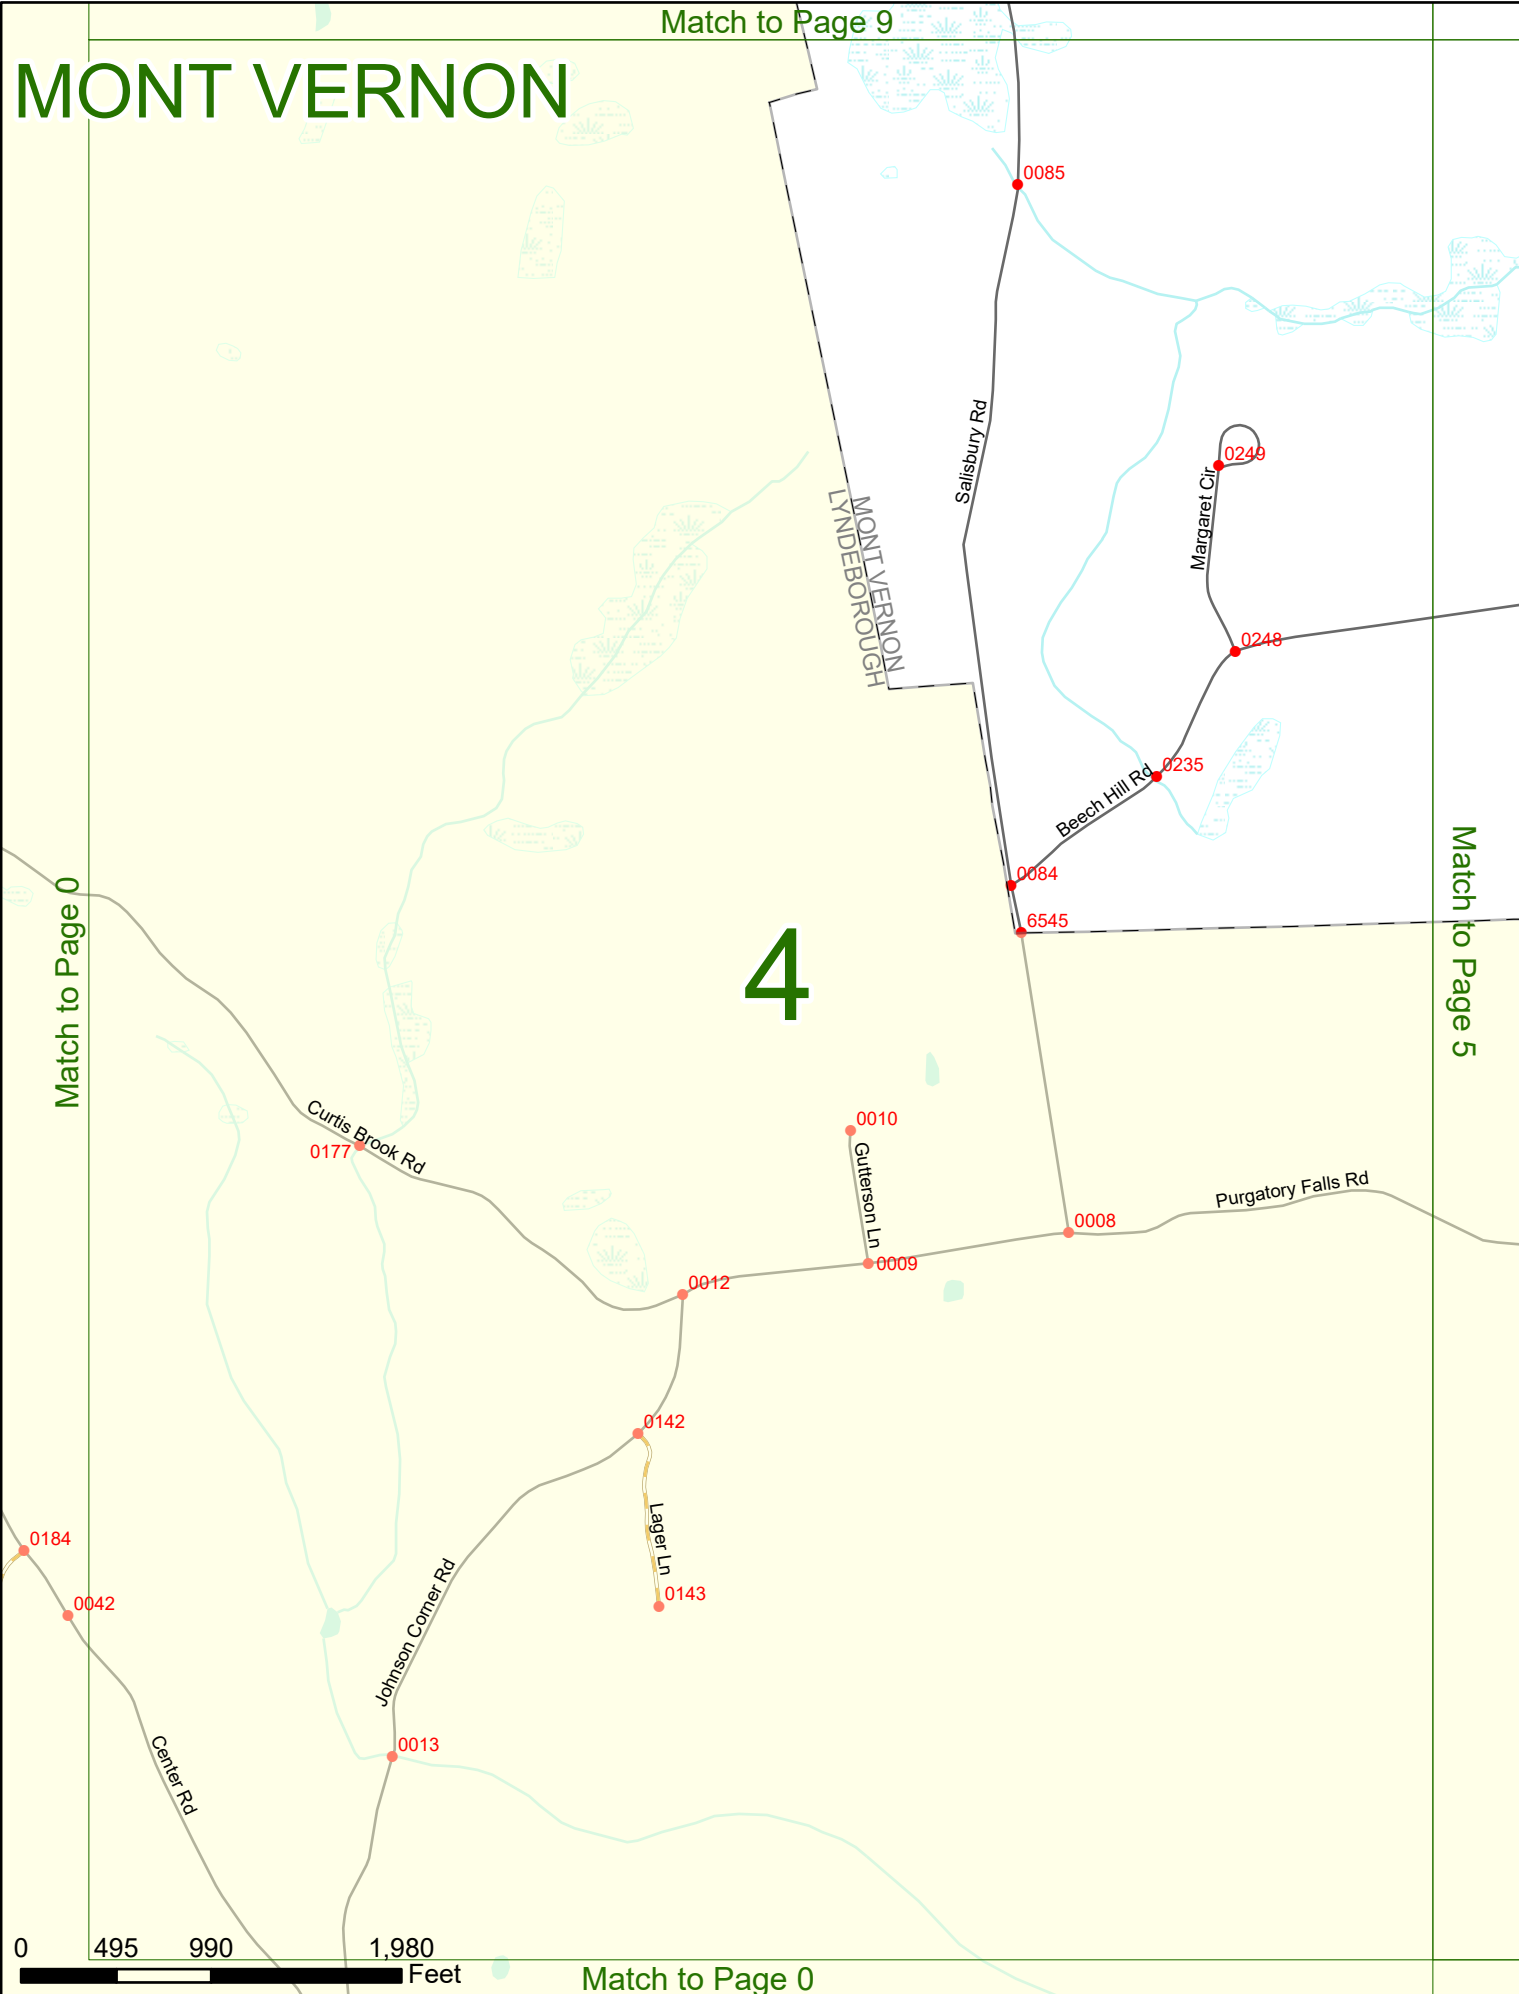

MONT VERNON

MONT VERNON
LYNDEBOROUGH

4

Match to Page 0

Match to Page 5