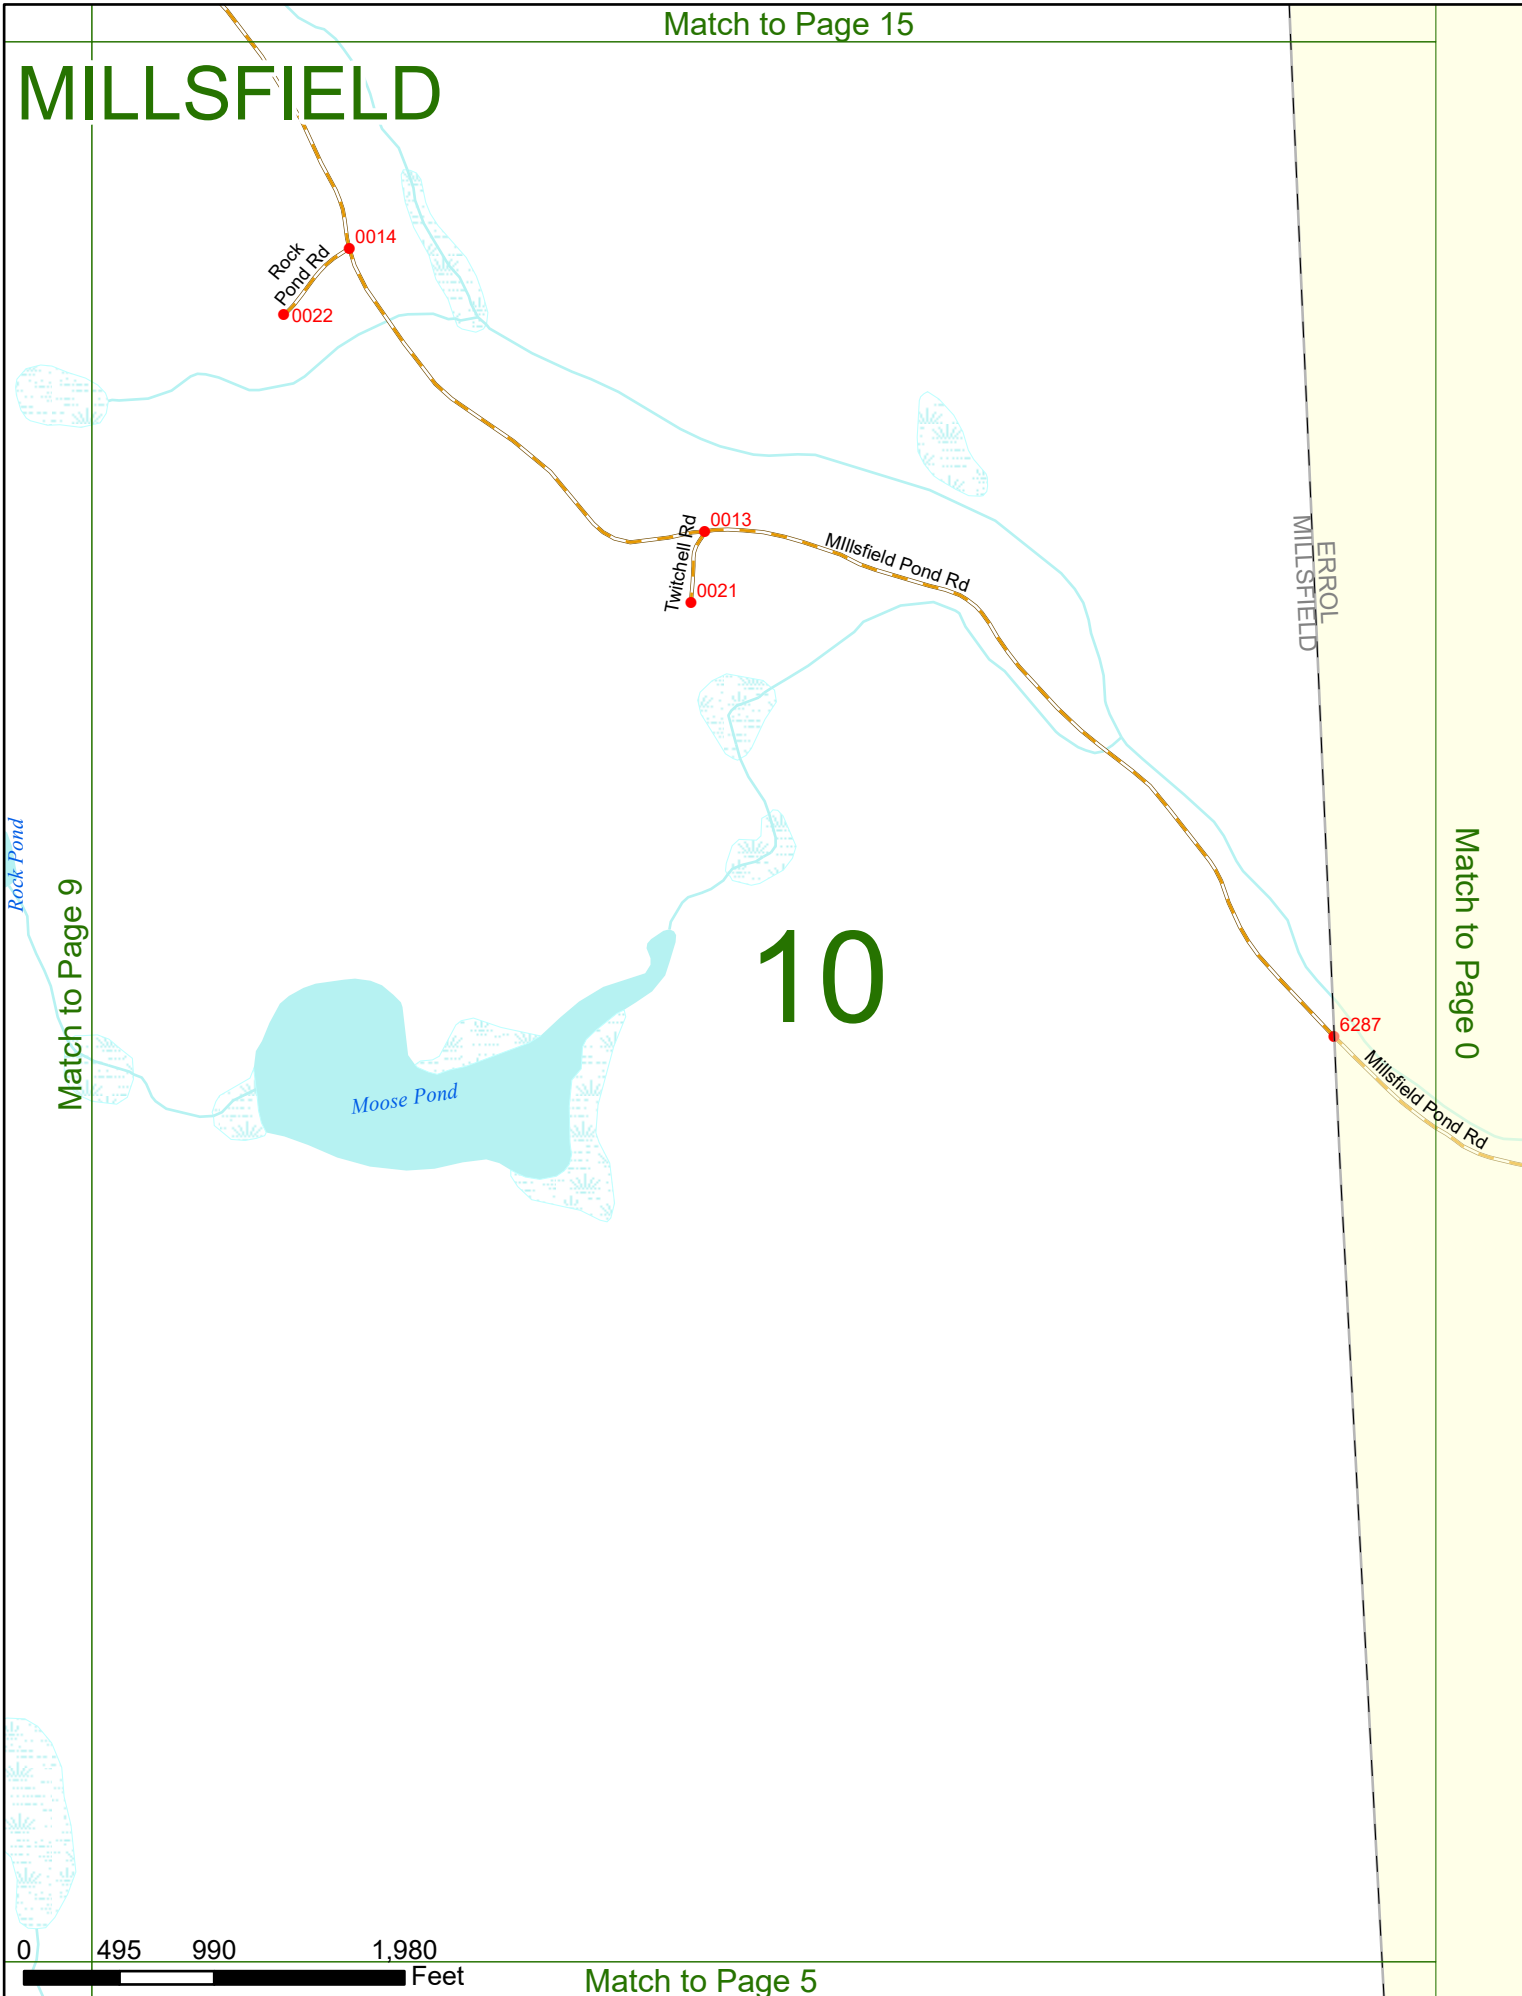

MILLSFIELD

Match to Page 9

10

Match to Page 0

ERROL
MILLSFIELD

Rock Pond

Rock
Pond Rd
0022
0014

Twitchell Rd
0021
0013

Millsfield Pond Rd

6287

Millsfield Pond Rd

Moose Pond

0 495 990 1,980 Feet

Match to Page 5