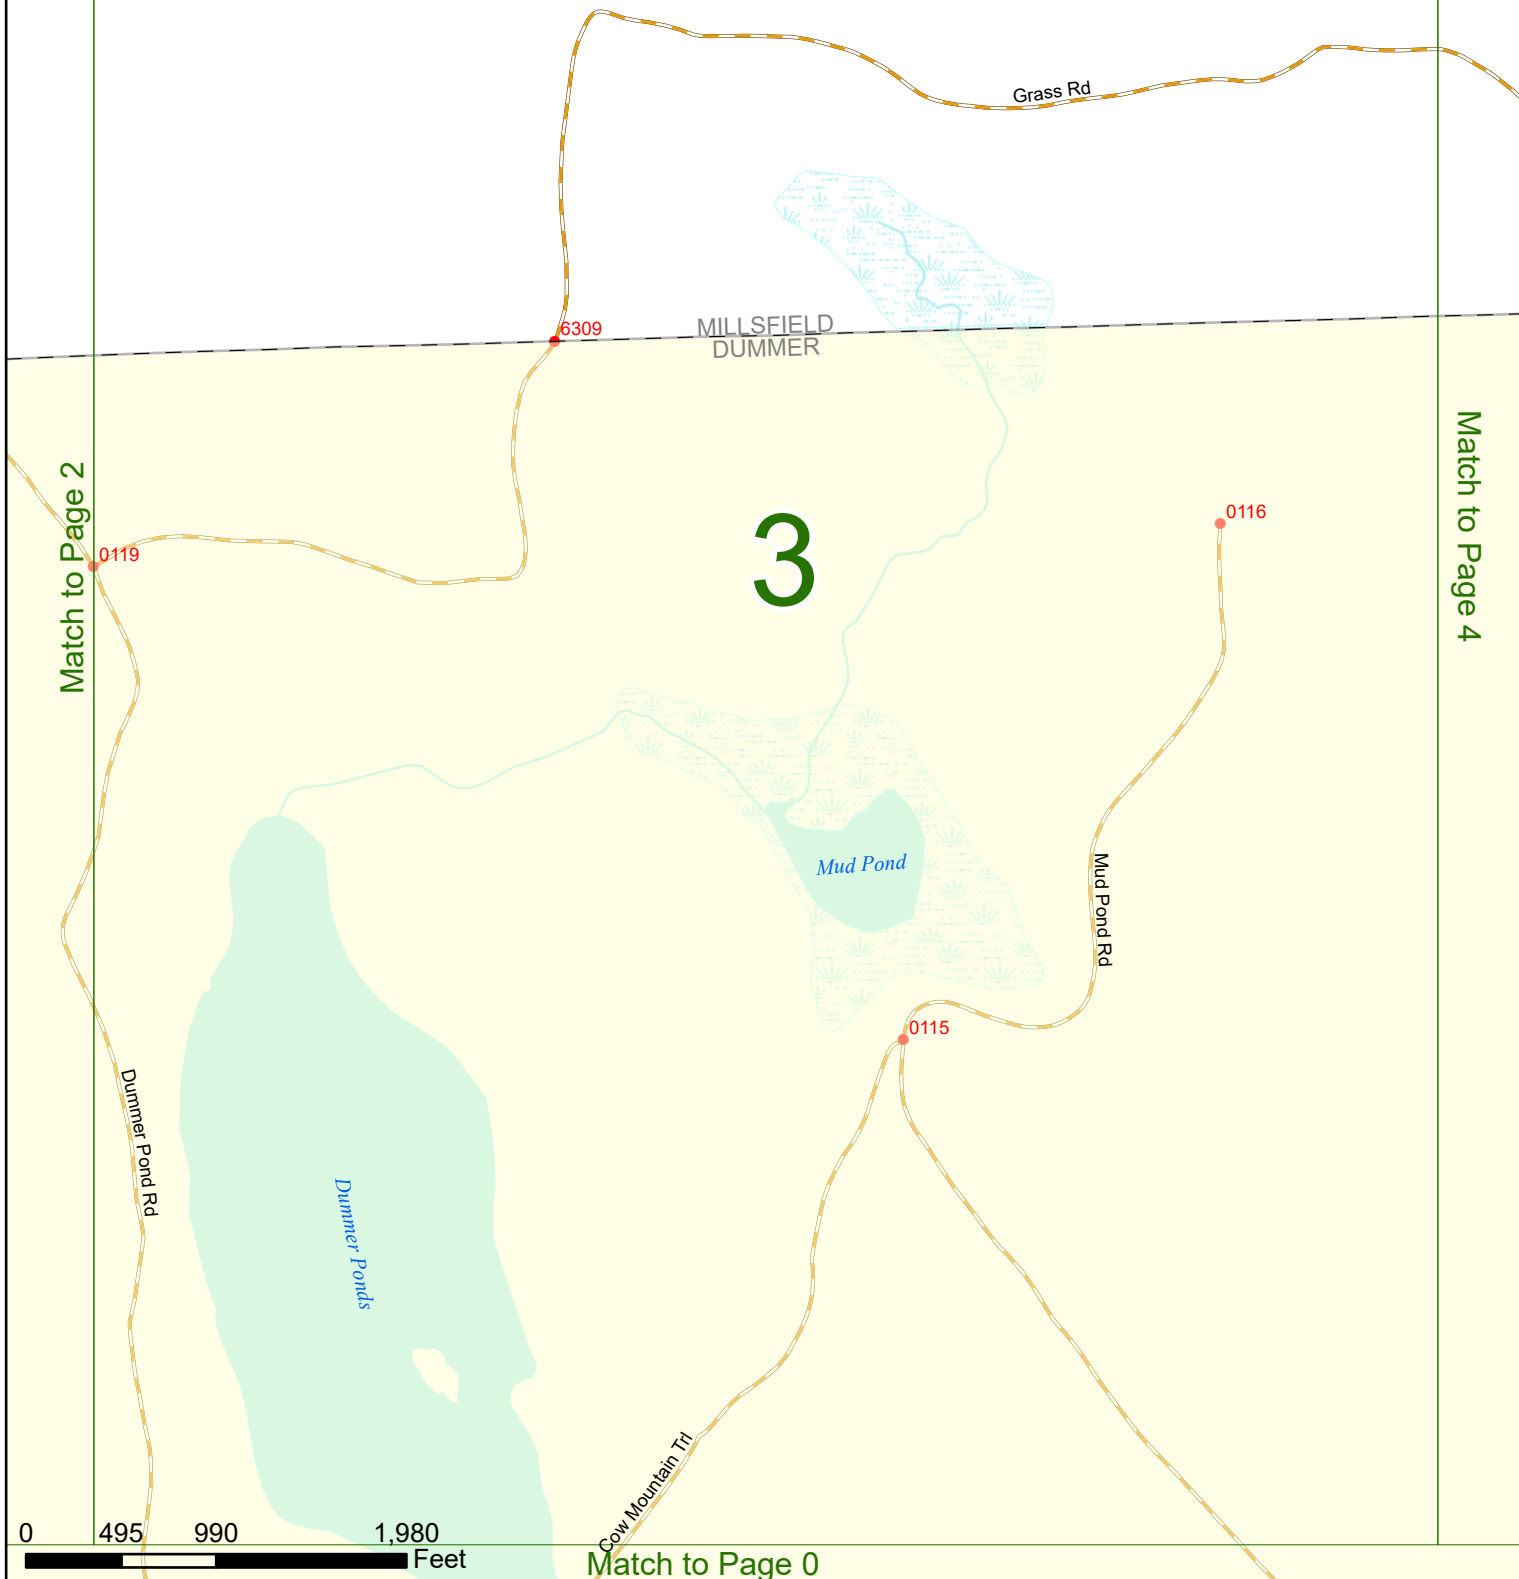

MILLSFIELD

Match to Page 2

Match to Page 4

3

0 495 990 1,980 Feet

Match to Page 0