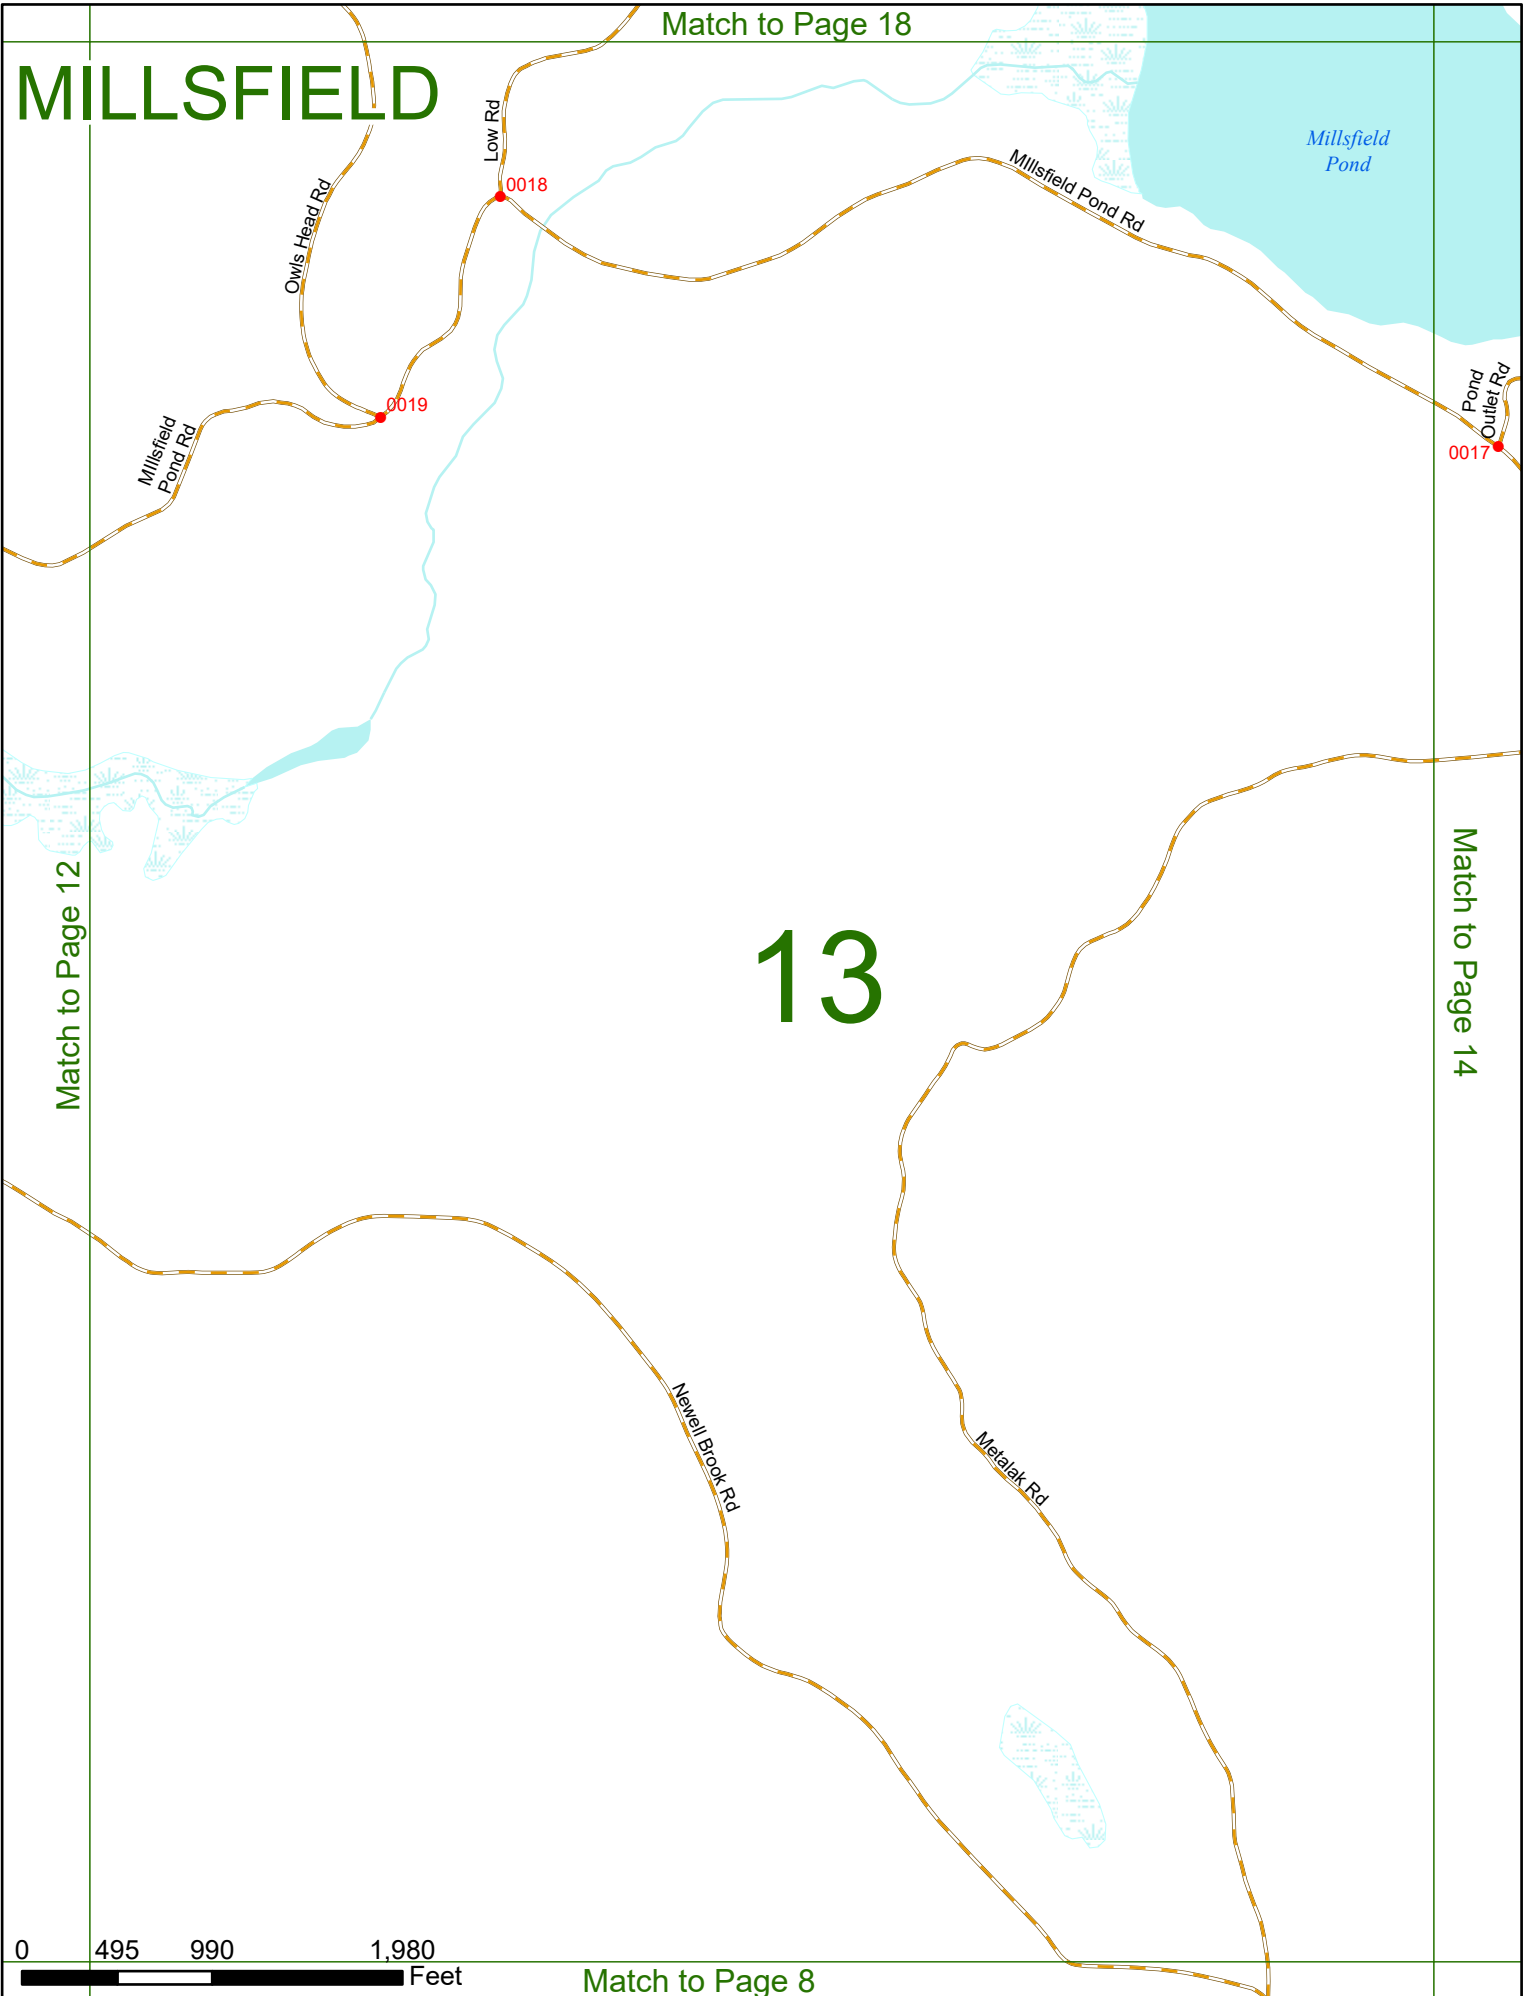

MILLSFIELD

Match to Page 18

Millsfield Pond

Owls Head Rd

Low Rd

0018

Millsfield Pond Rd

Millsfield Pond Rd

0019

Pond Outlet Rd

0017

Match to Page 12

13

Match to Page 14

Newell Brook Rd

Metlak Rd

0 495 990 1,980 Feet

Match to Page 8