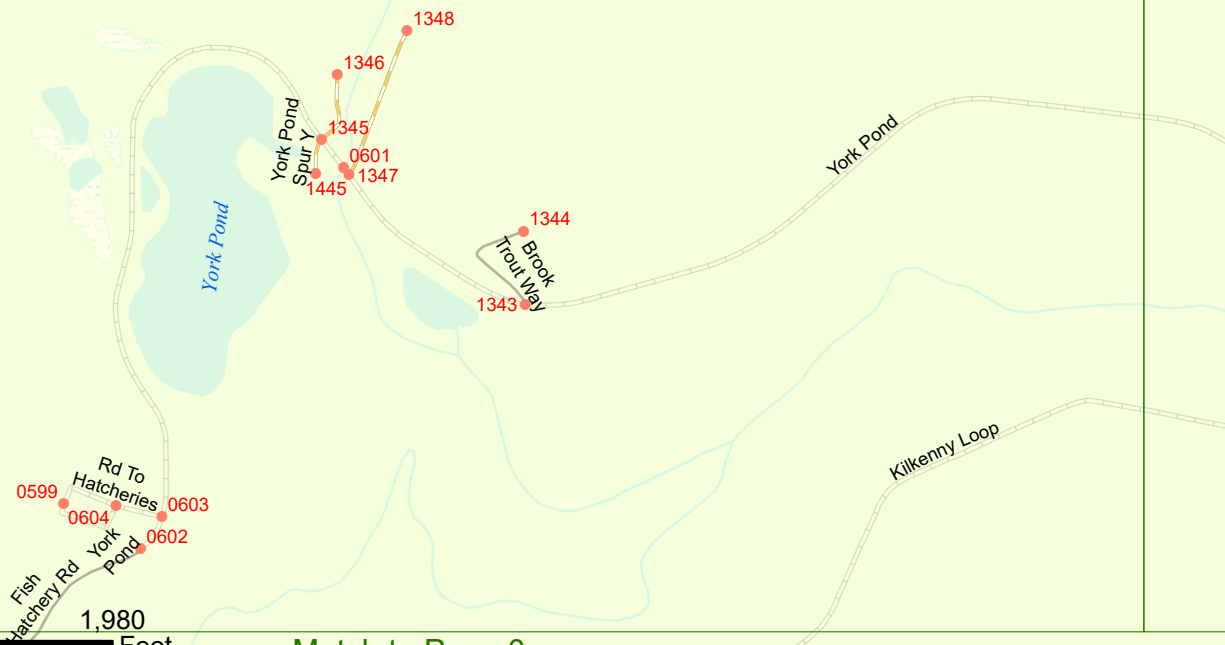

Match to Page 5

MILAN

MILAN
BERLIN

Match to Page 1

Match to Page 3

Wh^e 2 Moun^e NF

Match to Page 0