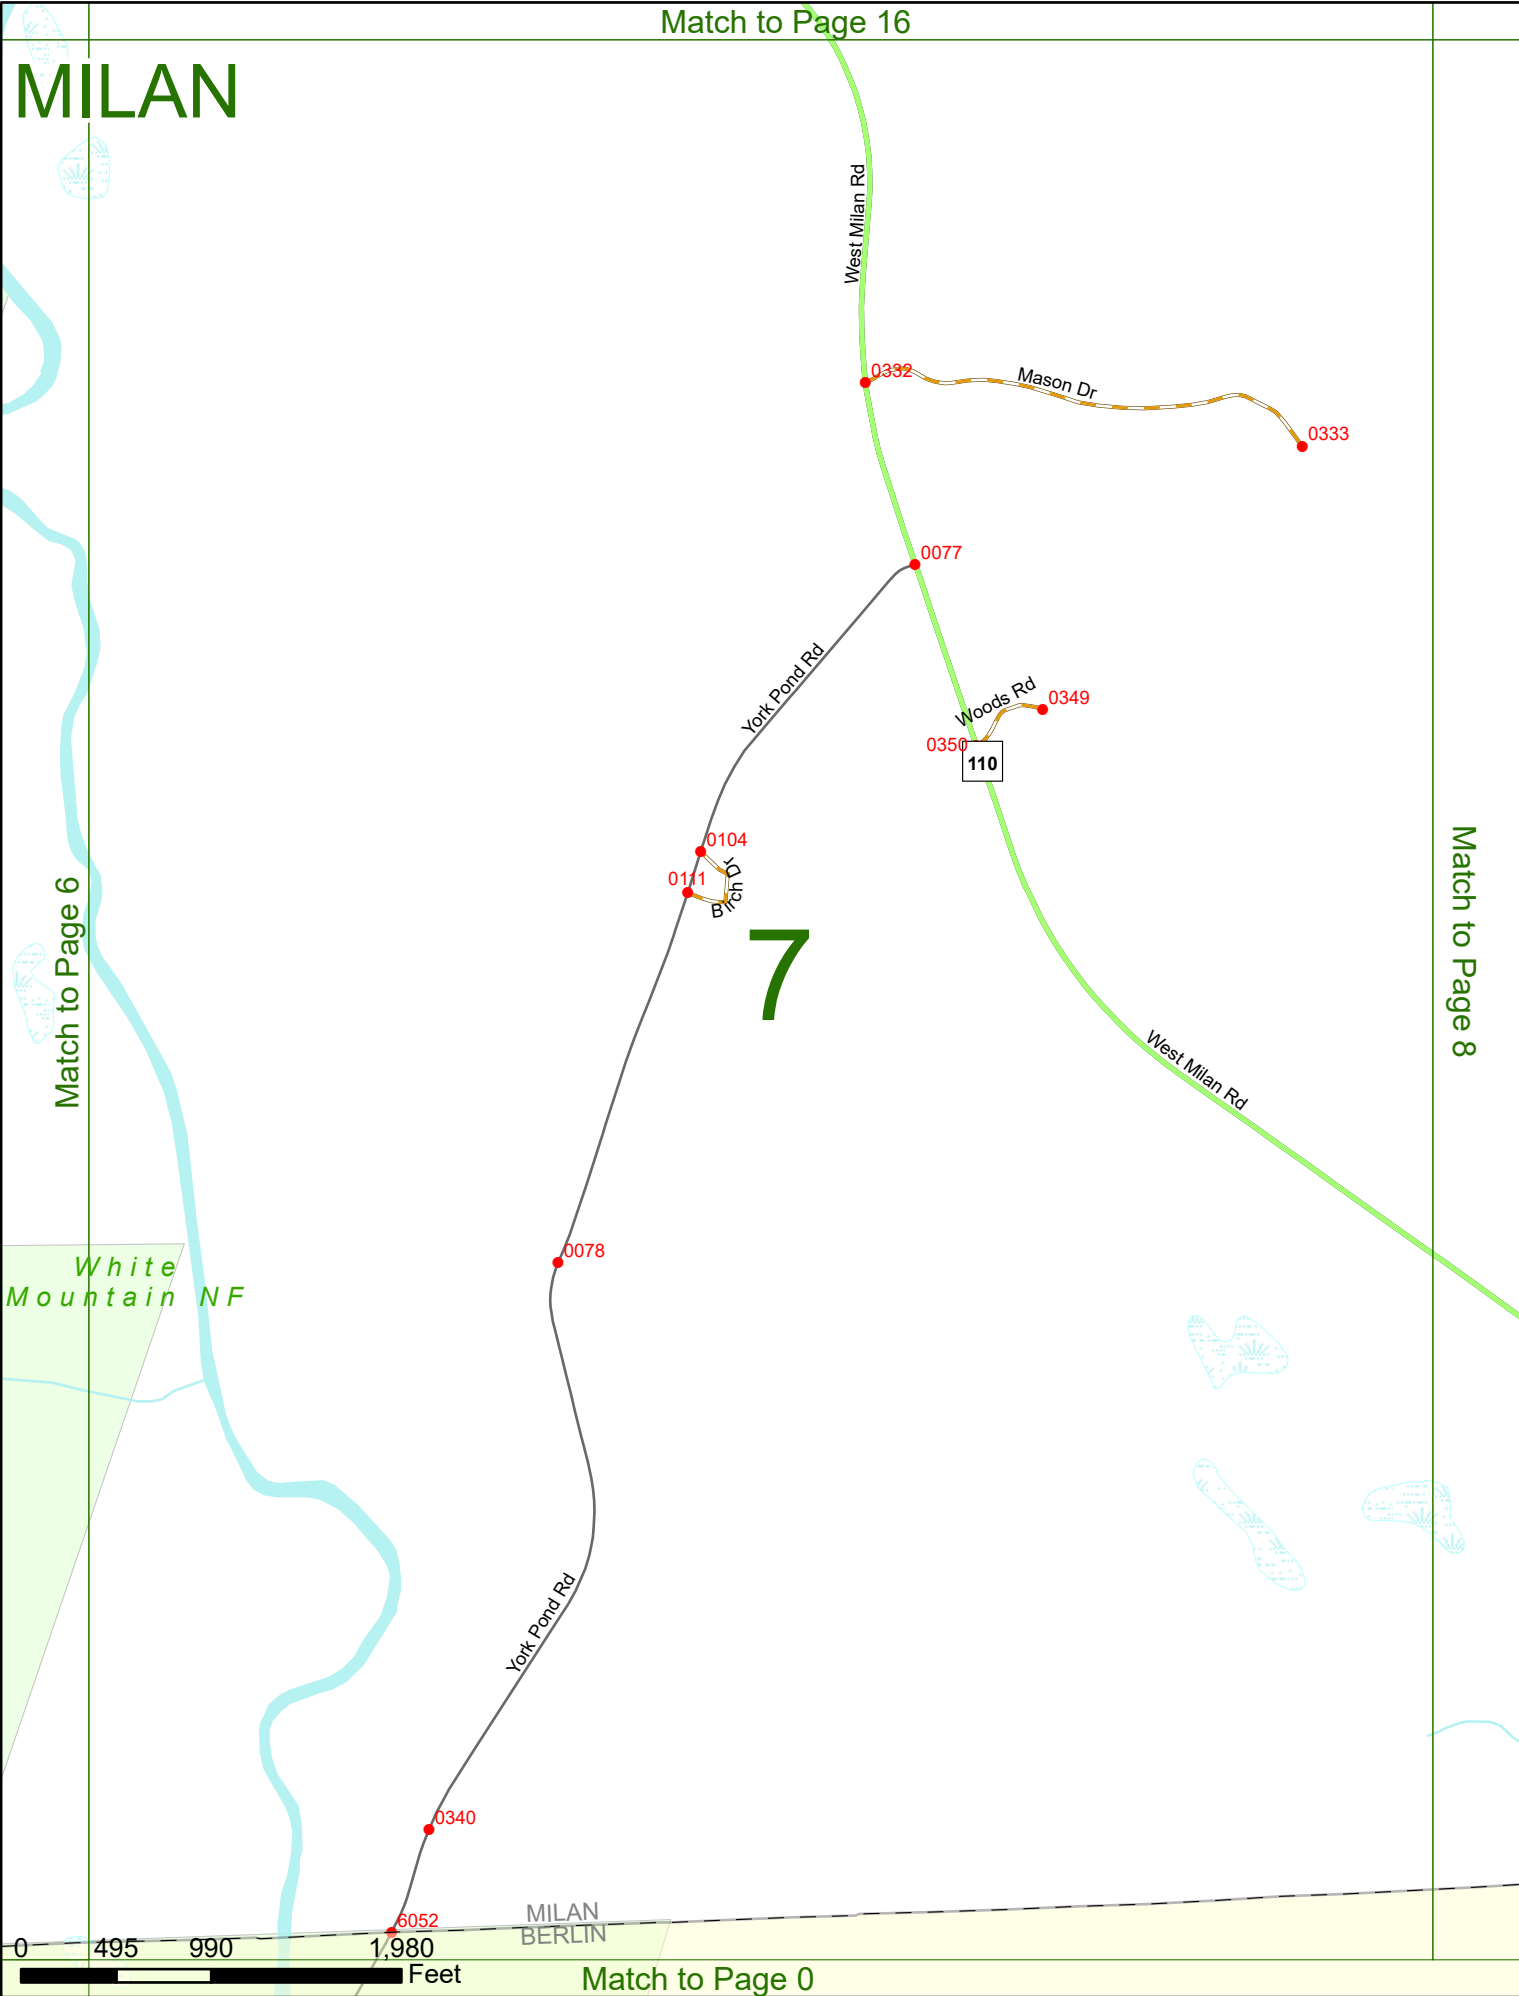

Match to Page 16

MILAN

Match to Page 6

Match to Page 8

7

White Mountain NF

MILAN
BERLIN

Match to Page 0