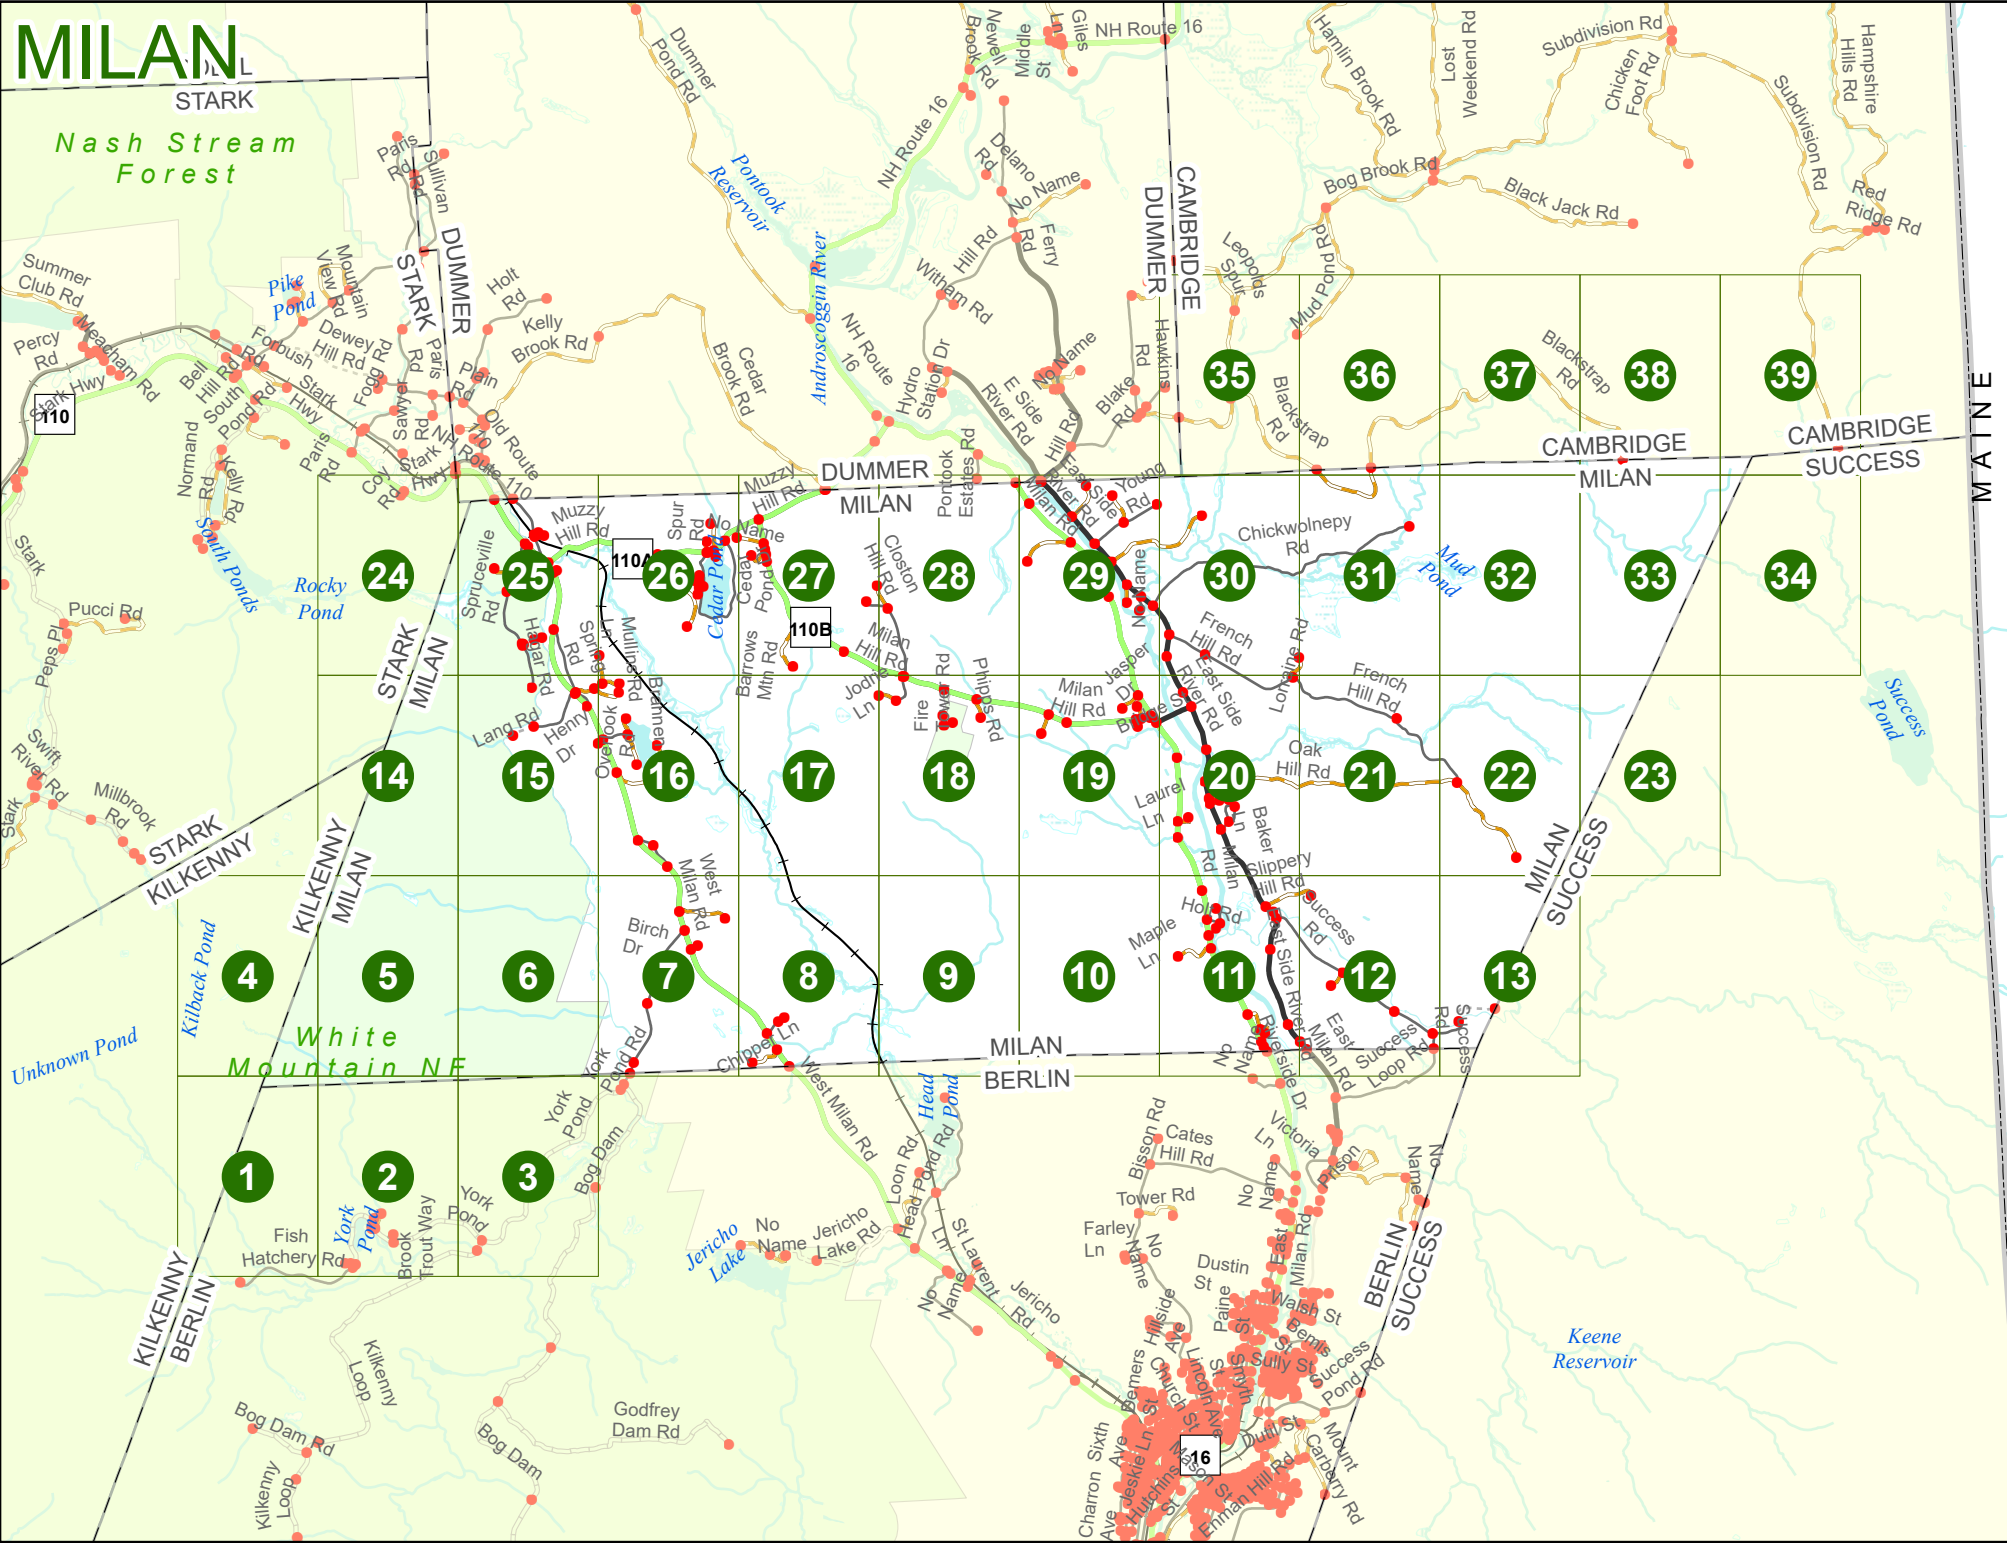

Maps and data sets are not guaranteed to be free from errors and omissions. Data is in a constant state of update and correction by various groups and agencies. Information displayed on this map is the best available at the time of publication.

2025 Nodal Reference Bookmap

LEGEND

NHDOT will accept crash locations based on the State of NH Uniform Police Traffic Accident Report.

Crash occurred on:

Option 1 Street Address
 123 Main Street

Option 2 Route No and/or Distance from NESW Intesecting Road, Bridge,
 Street name Intersecting Street Town/County line
 Main Street 500 E Oak Street

Option 3 First Node Distance from First Node Second Node
 515 212 632

Option 4 Route No and/or Mile Marker on Interstate Only NESW Mile (Marker)
 Street name
 189S 700 feet S 36.8

Option 3 – Example

Street Name Loudon Road
First Node 803
Distance from First Node 318 Ft
Second Node 813

MILAN

Match to Page 4

MILAN

KILKENNY
MILAN

MILAN
BERLIN

Match to Page 0

Match to Page 2

White
Mountain NF