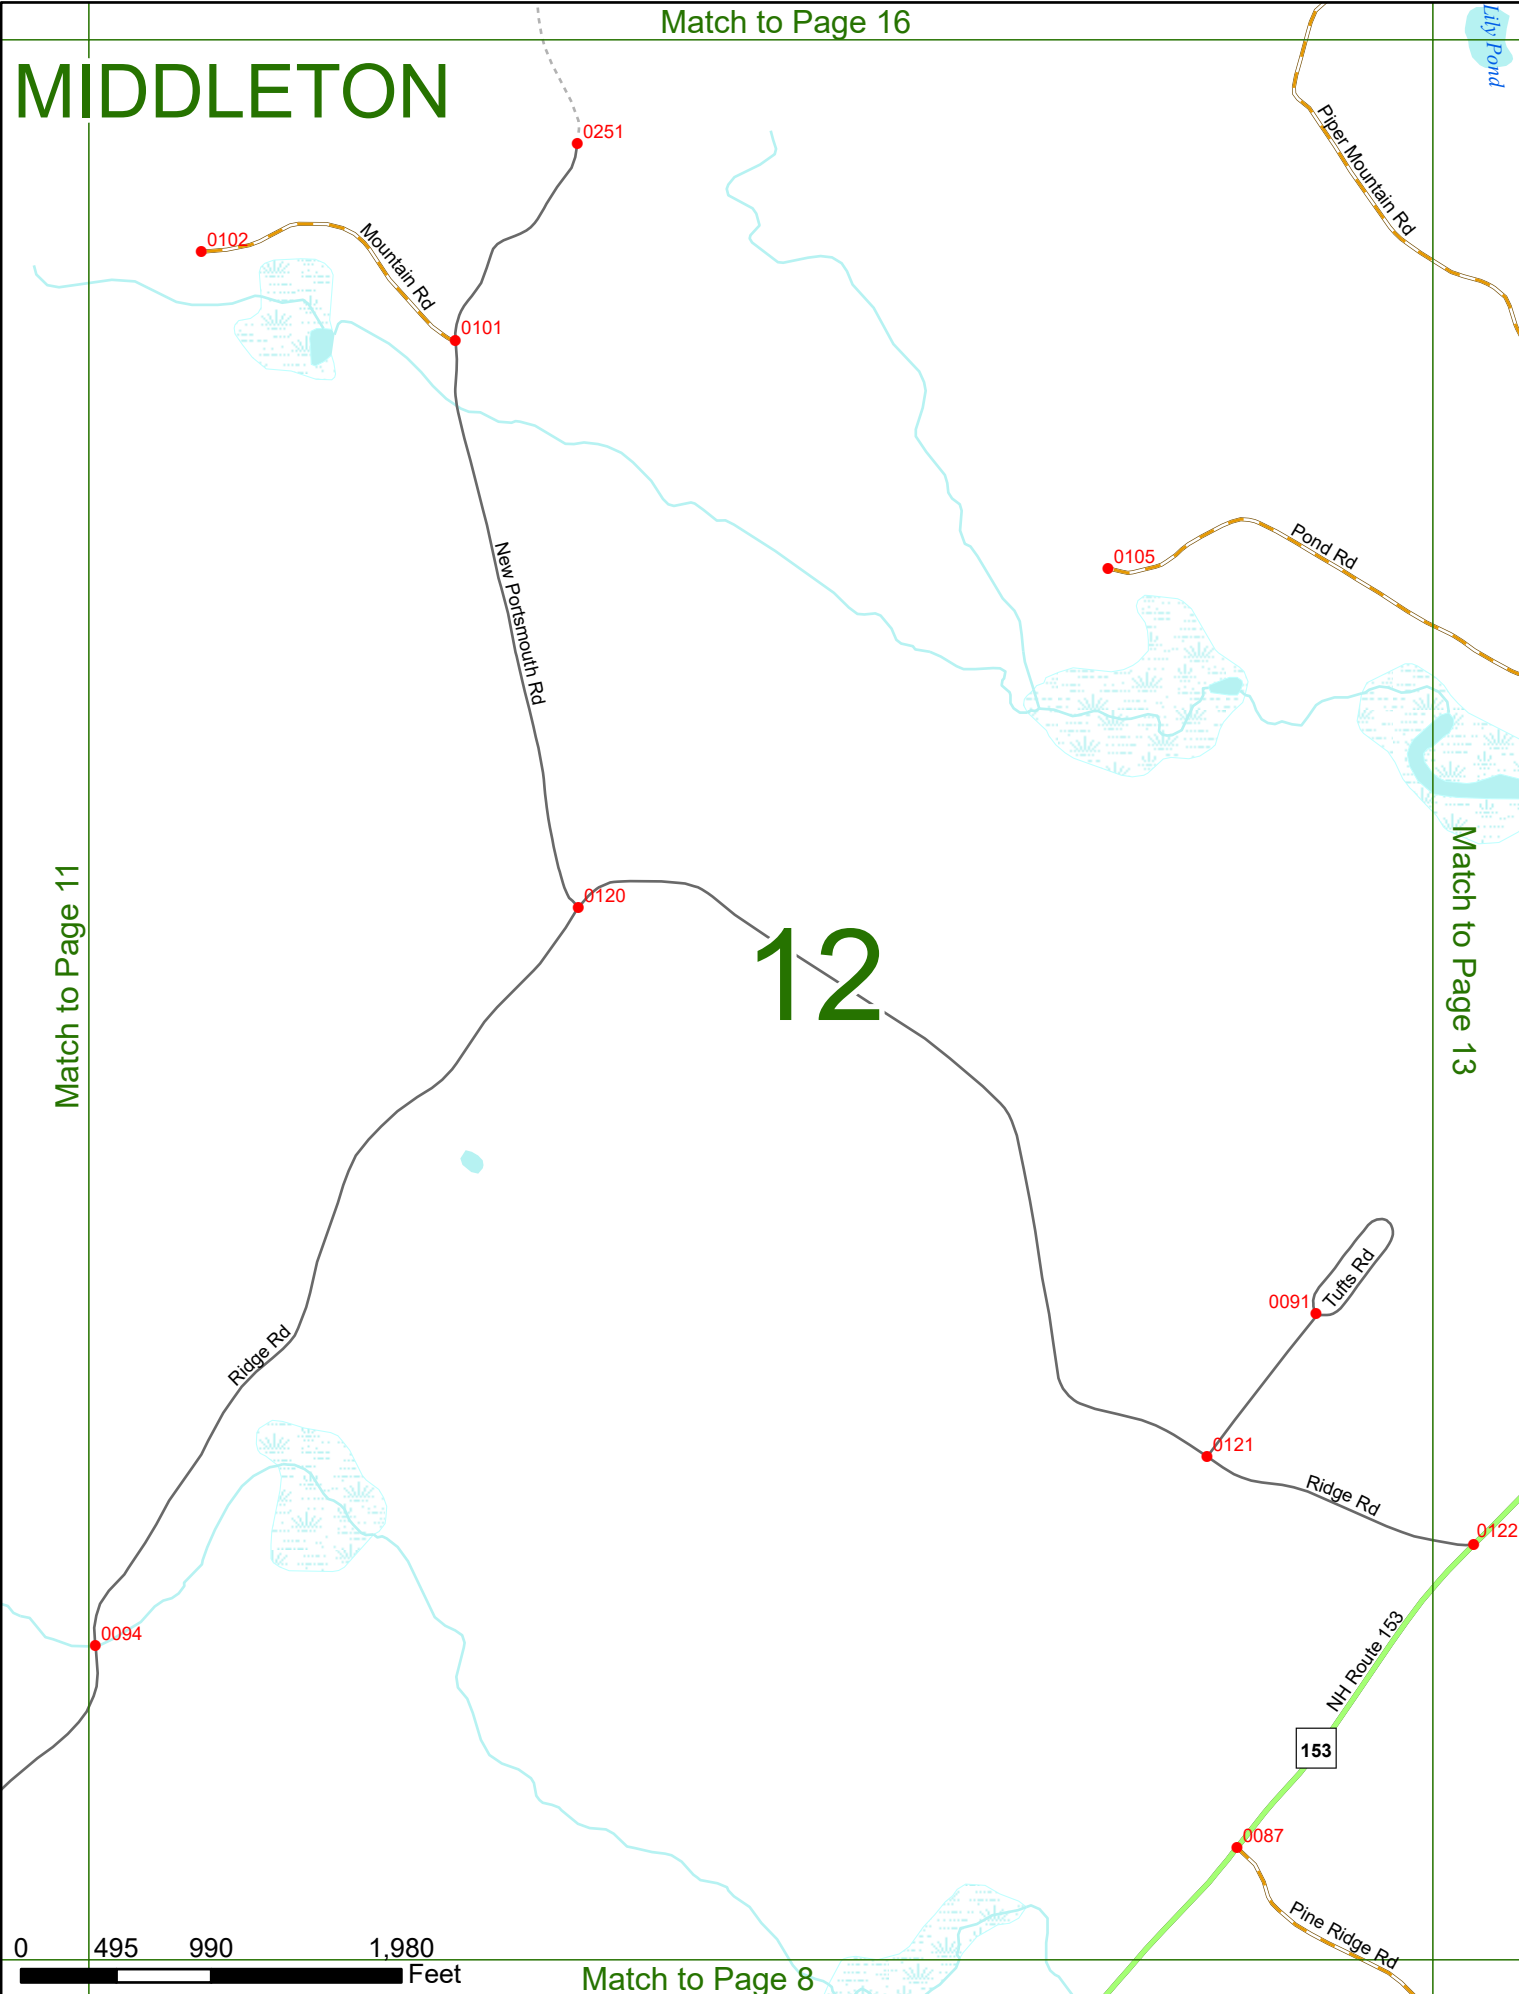

MIDDLETON

Lily Pond

Match to Page 11

Match to Page 13

12

Match to Page 8