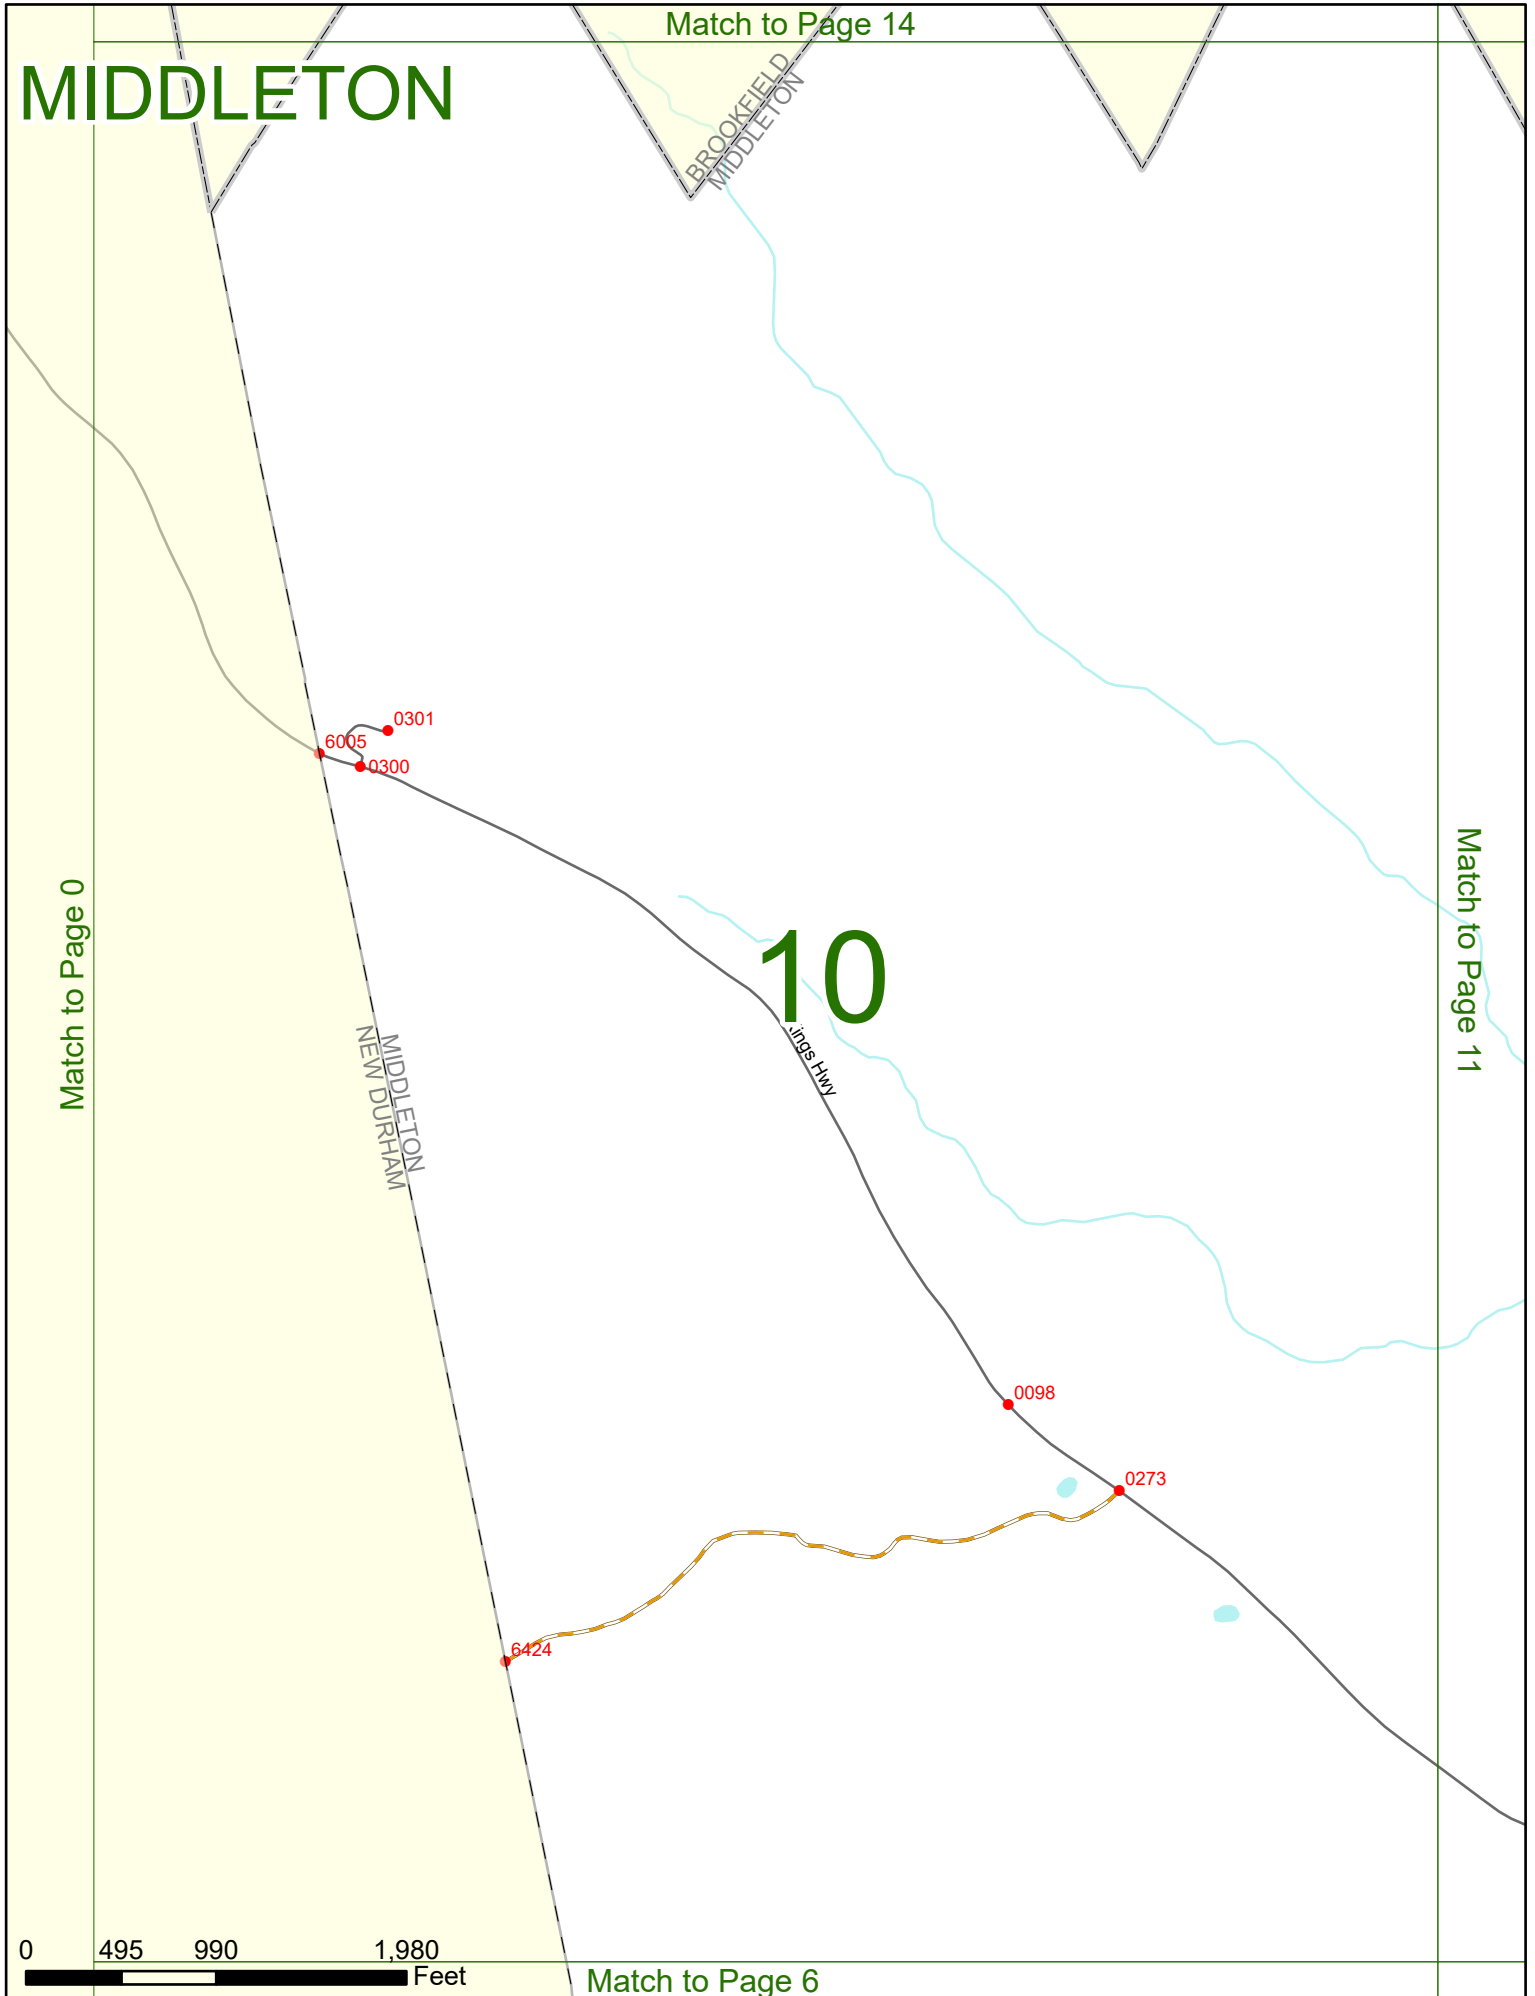

MIDDLETON

Match to Page 14

BROOKFIELD
MIDDLETON

Match to Page 0

MIDDLETON
NEW DURHAM

Match to Page 11

10

Jiggs Hwy

6005
0301
0300

0098

0273

6424

0 495 990 1,980 Feet

Match to Page 6