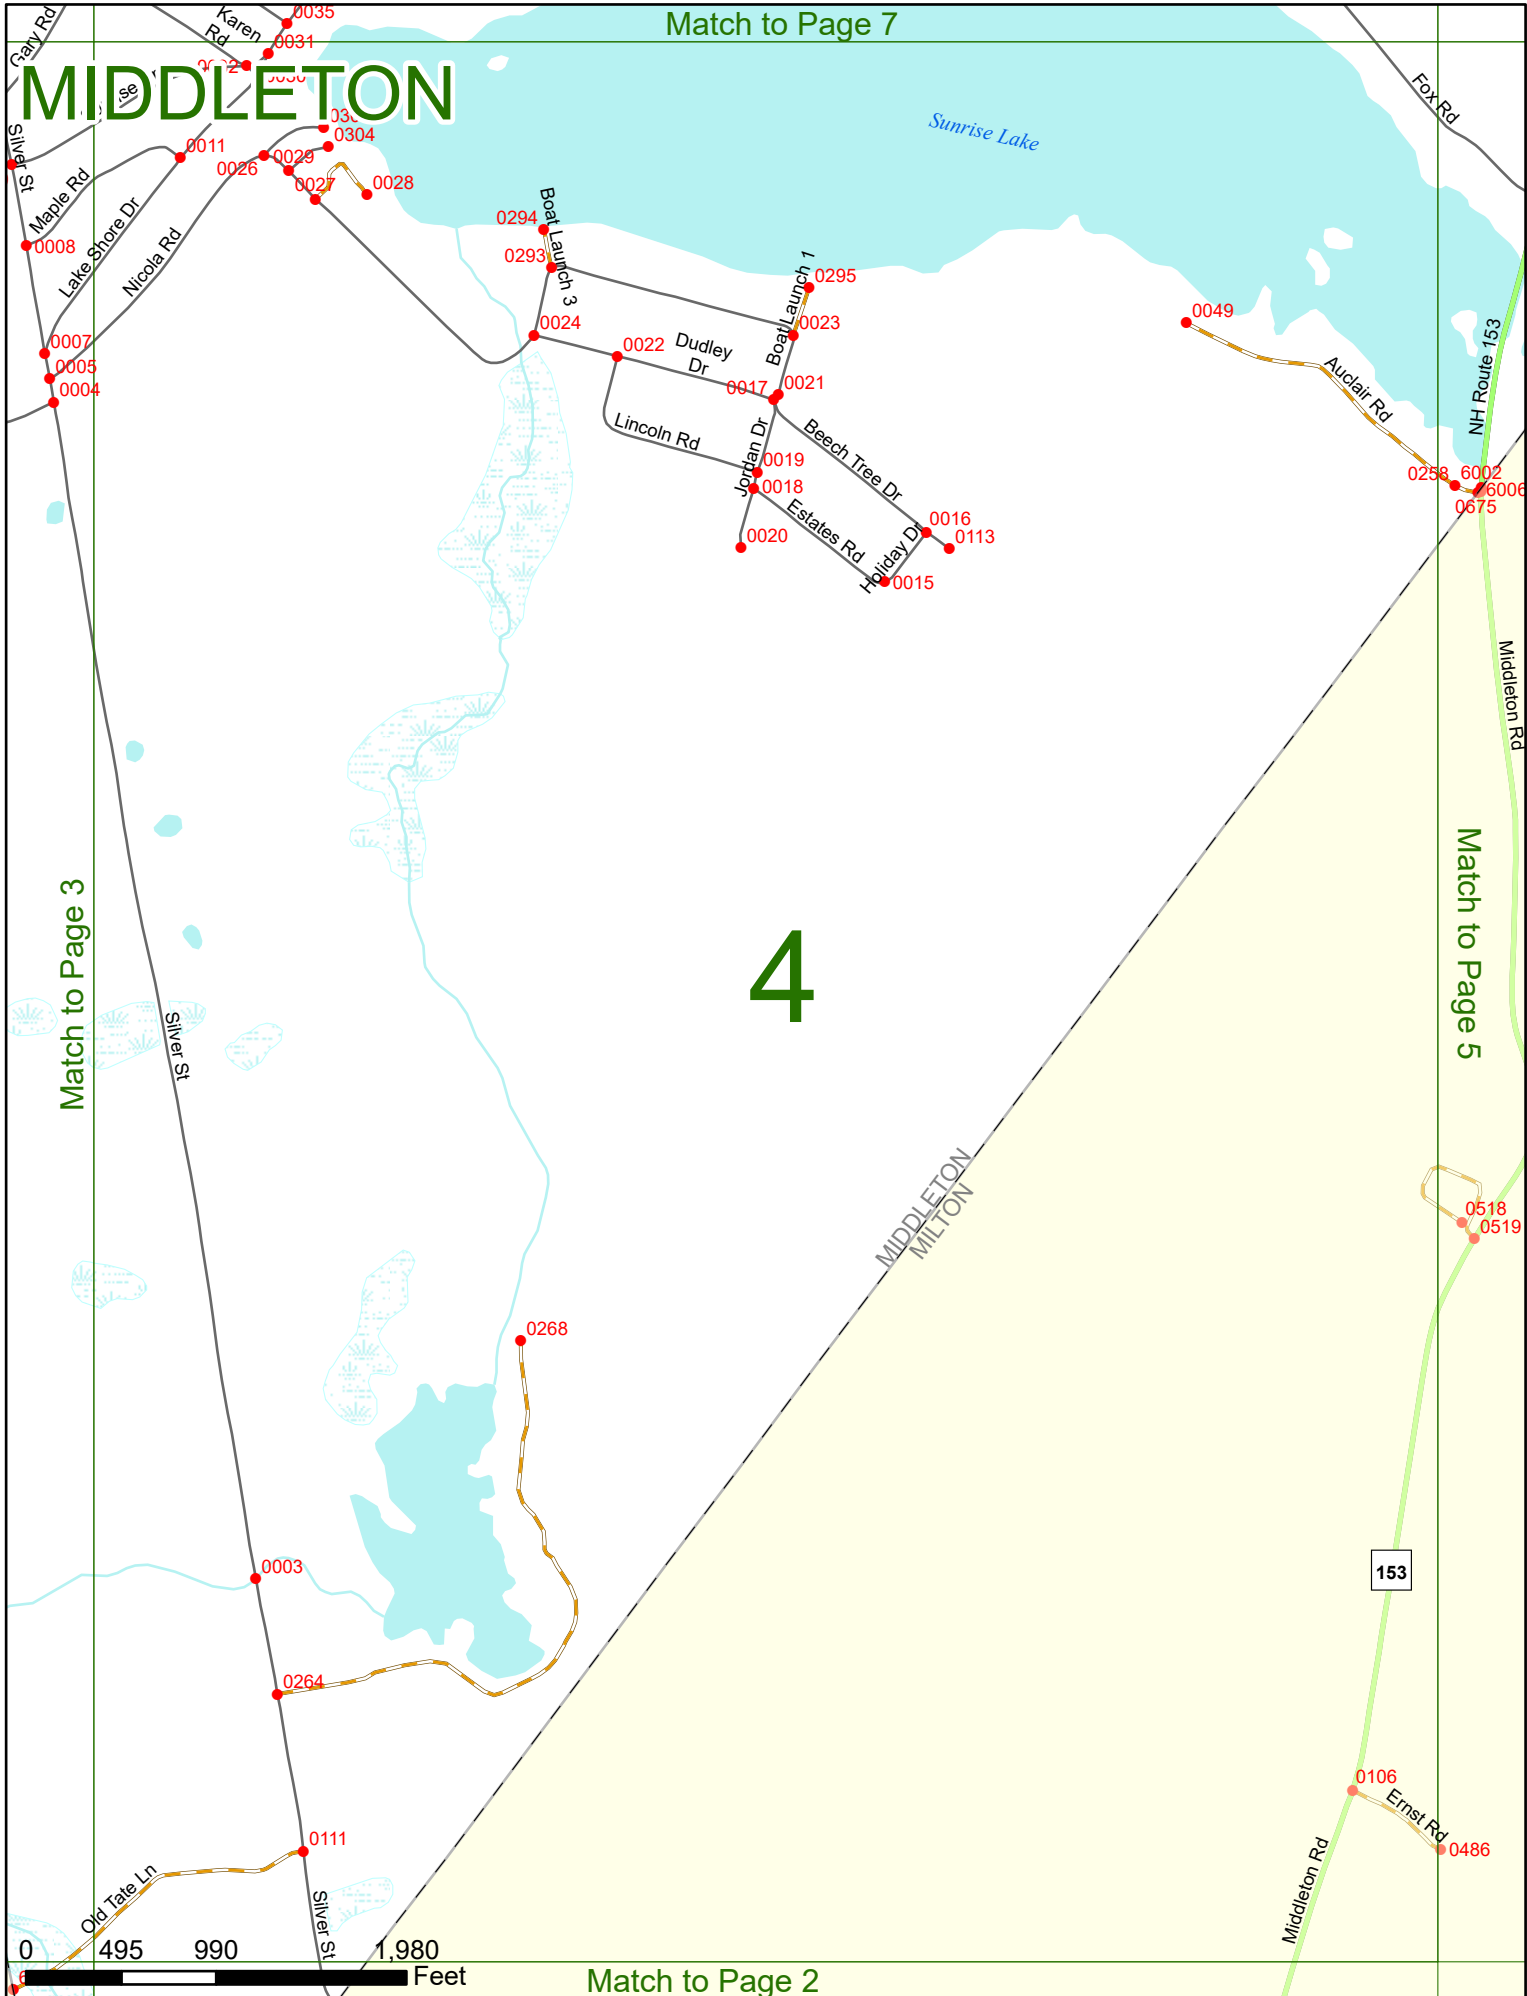

Match to Page 7

MIDDLETON

Match to Page 3

Match to Page 5

4

Match to Page 2

153

0518
0519

0486

0106

Ernst Rd

Middleton Rd

MIDDLETON
MILTON

NH Route 153

Auclair Rd

0049

0258 6002
0675 6006

Holiday Dr
0015

Beech Tree Dr
0016 0113

Estates Rd
0018 0020

Lincoln Rd
0017 0019

Dudley Dr
0022

Boat Launch 3
0294 0293
0024

Boat Launch 1
0295 0023
0021

0028 0027 0026 0025 0011
0304 0300 0031 0035

Nicola Rd

Lake Shore Dr

Maple Rd

0008

0007 0005 0004

Silver St

0003

0264

0111

0268

0518
0519

0486

0106

Ernst Rd

Middleton Rd

MIDDLETON
MILTON

NH Route 153

Auclair Rd

0049

0258 6002
0675 6006

Holiday Dr
0015

Beech Tree Dr
0016 0113

Estates Rd
0018 0020

Lincoln Rd
0017 0019

Dudley Dr
0022

Boat Launch 3
0294 0293
0024

Boat Launch 1
0295 0023
0021

0028 0027 0026 0025 0011
0304 0300 0031 0035

Nicola Rd

Lake Shore Dr

Maple Rd

0008

0007 0005 0004

Silver St

0003

0264

0111

0268