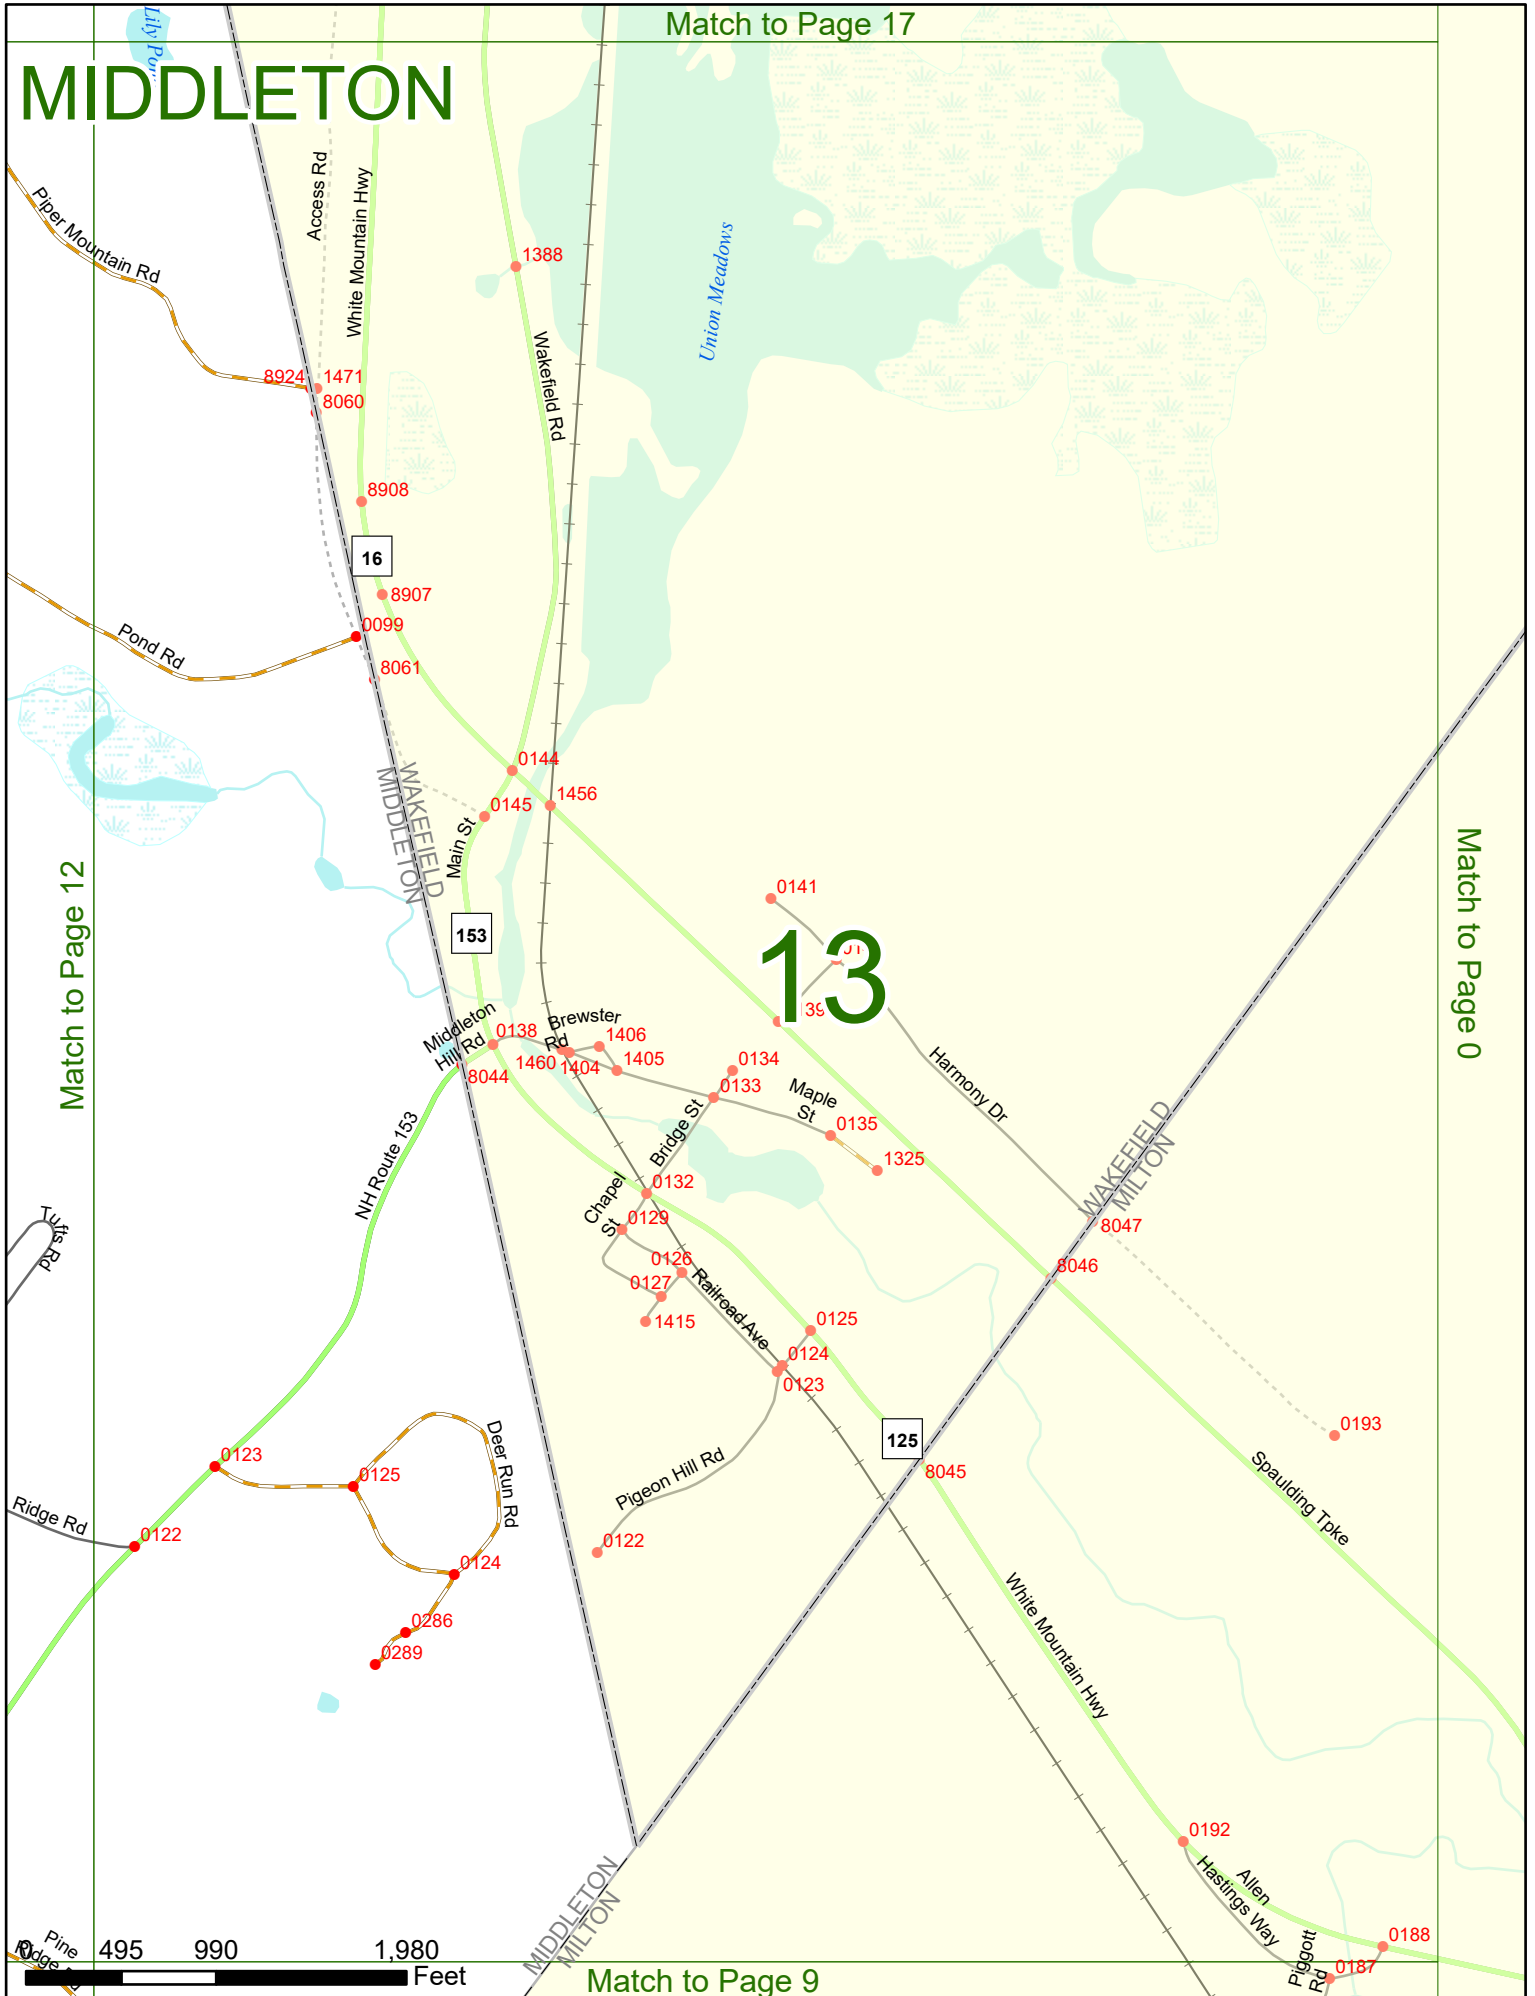

MIDDLETON

13

Match to Page 12

Match to Page 0