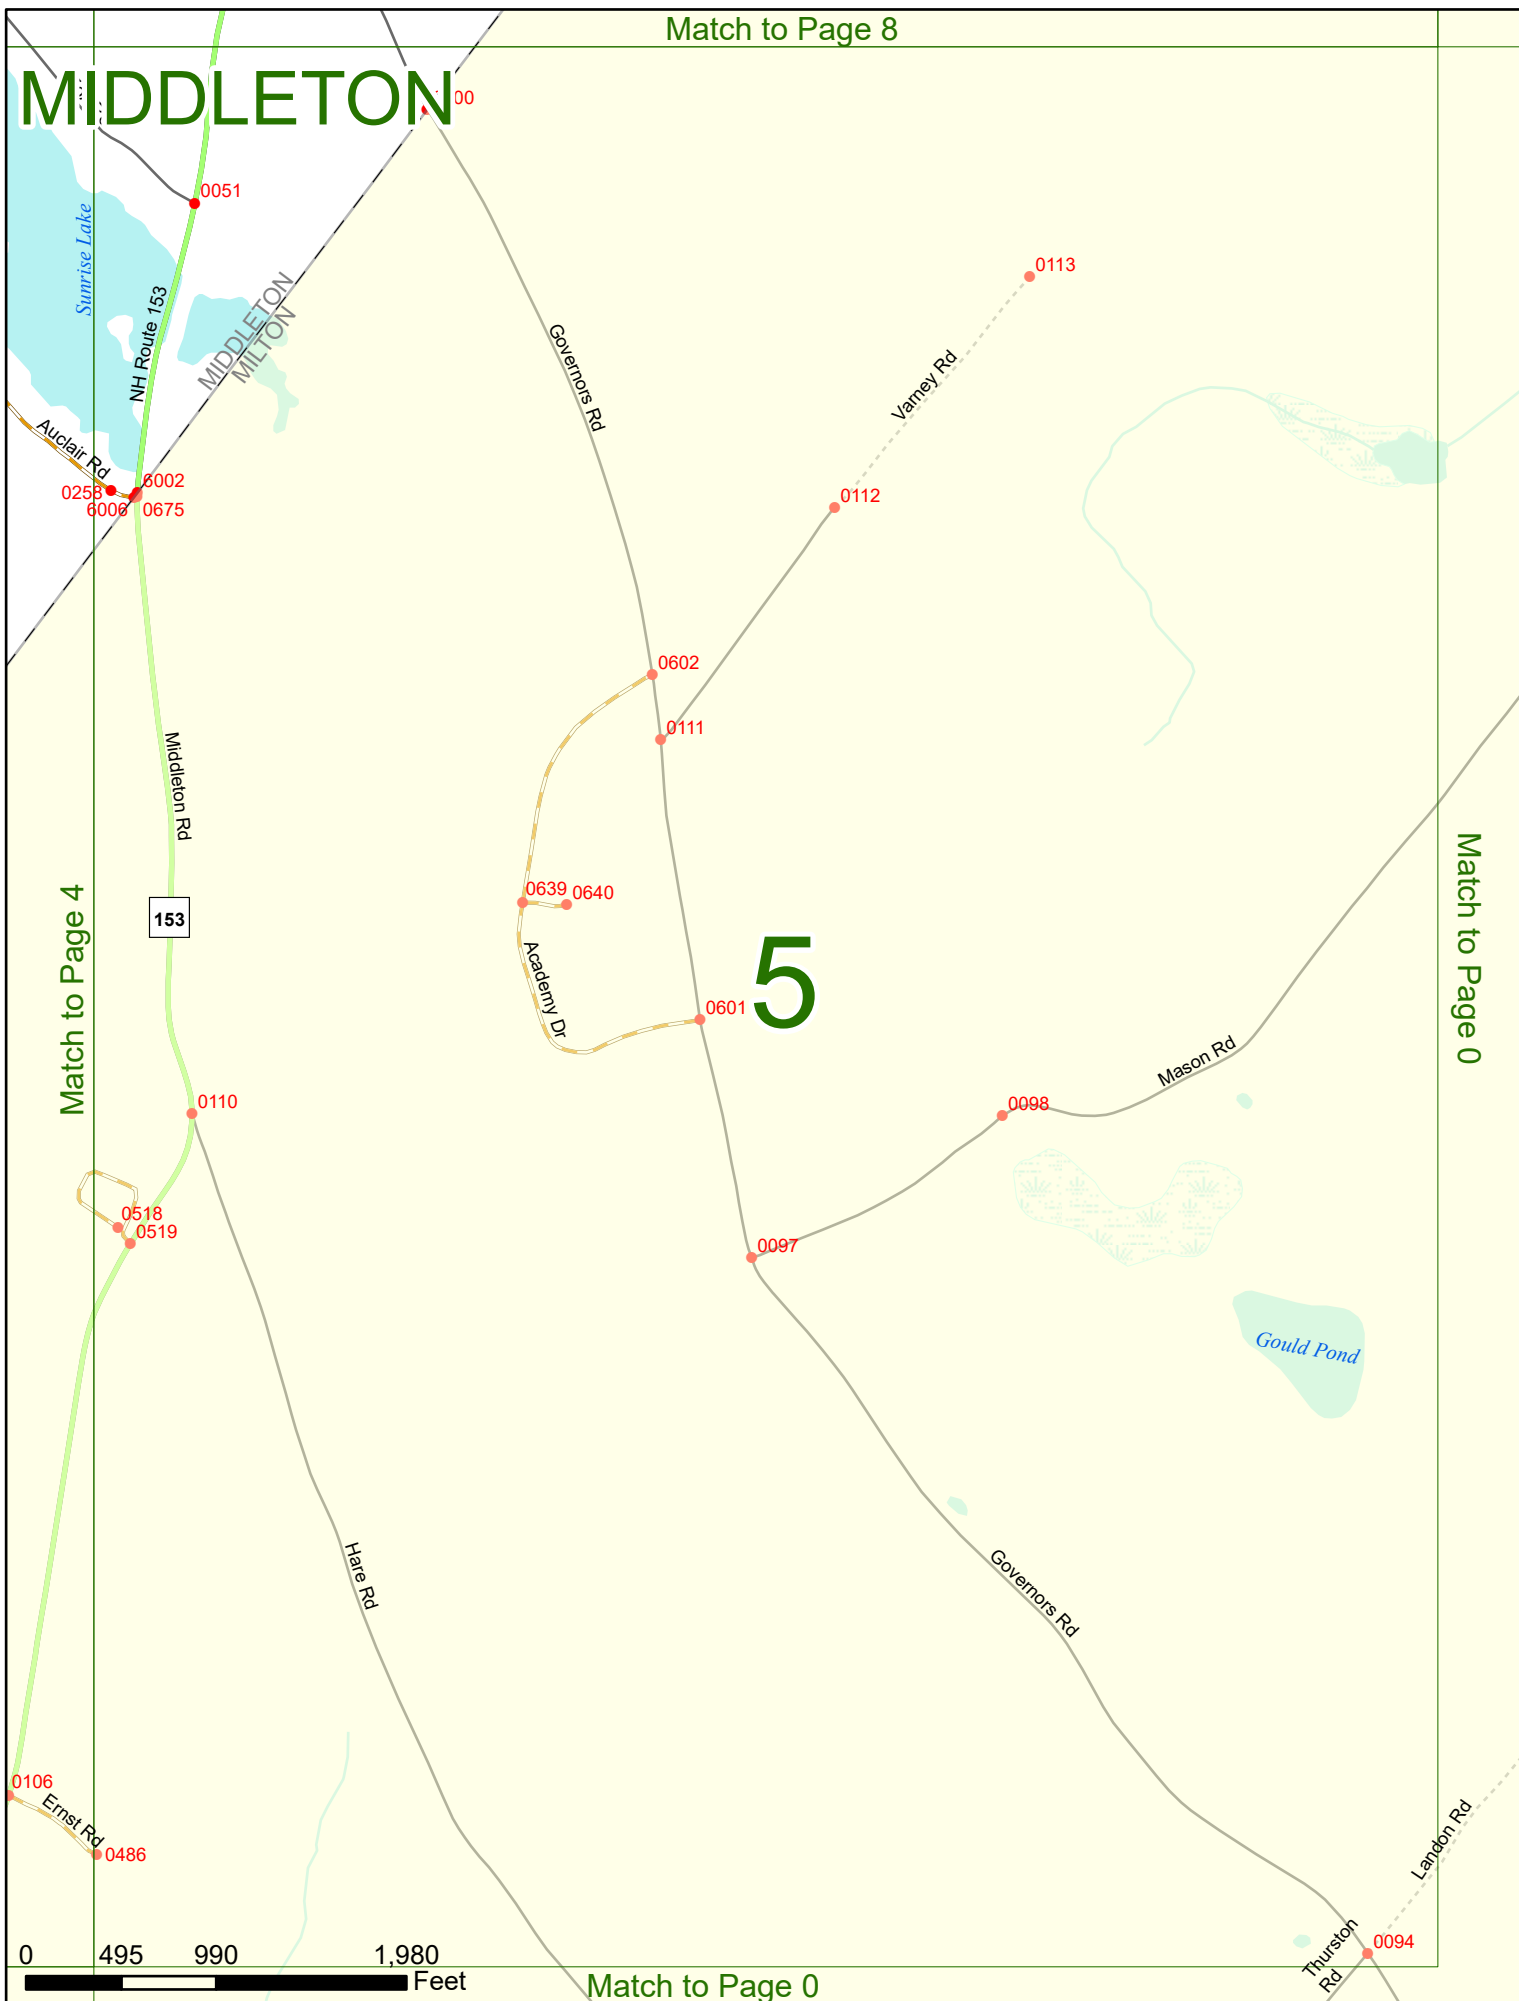

MIDDLETON

Match to Page 4

Match to Page 0

5

0 495 990 1,980 Feet

Match to Page 0