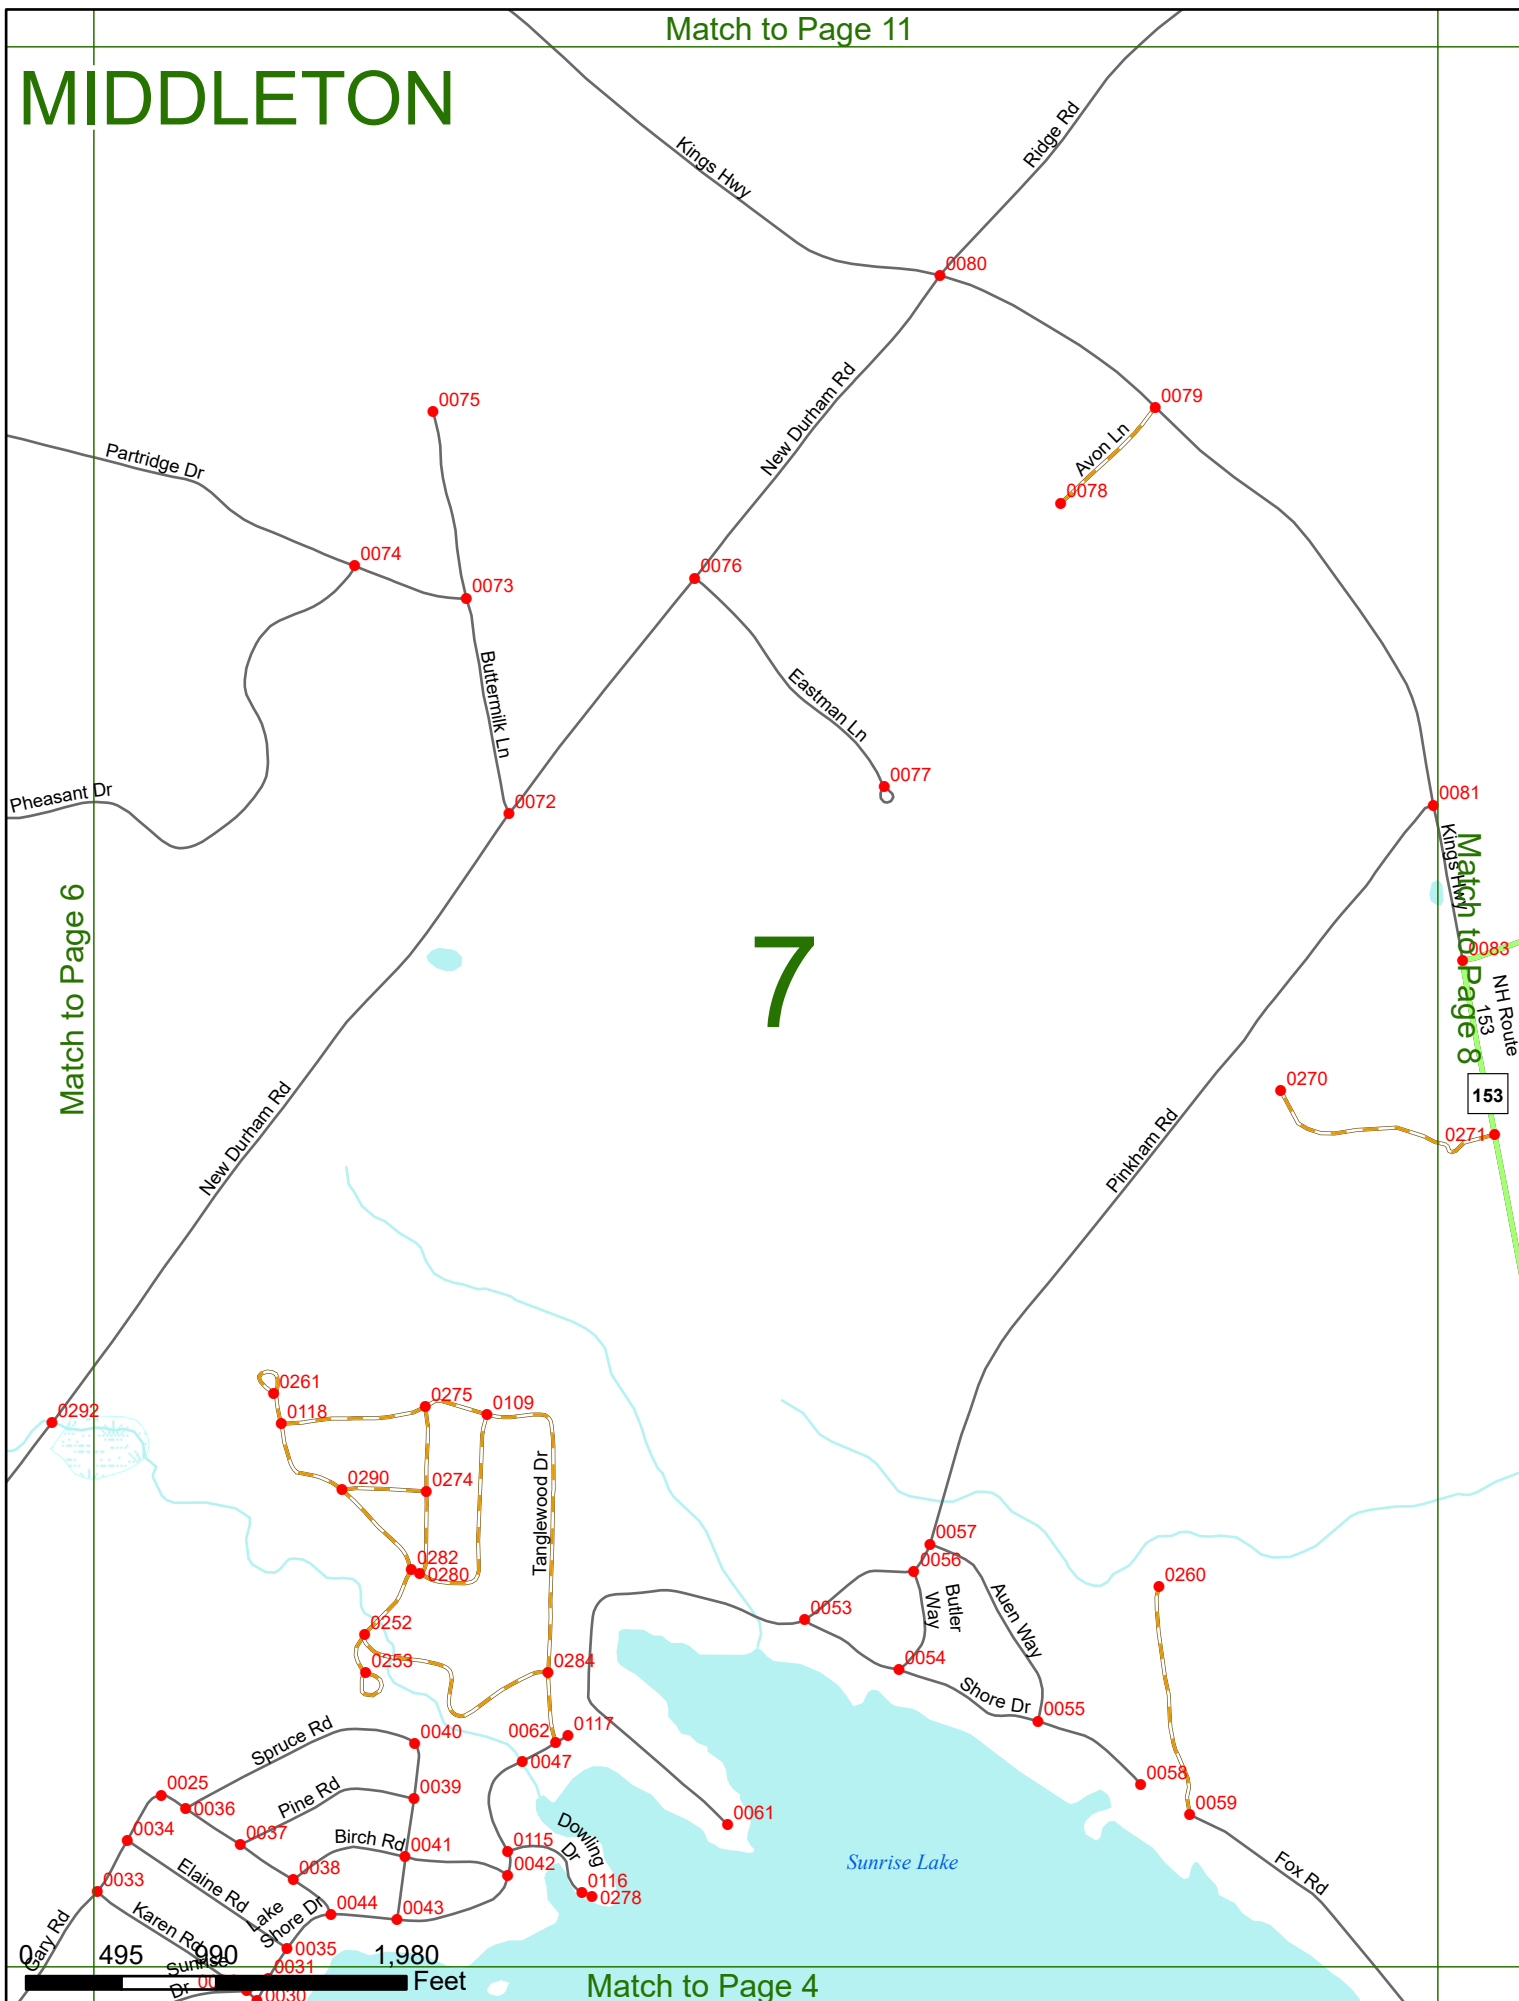

2025 Nodal Reference Bookmap

LEGEND

NHDOT will accept crash locations based on the State of NH Uniform Police Traffic Accident Report.

Crash occurred on:

Option 1 Street Address
 123 Main Street

Option 2 Route No and/or Distance from NESW Intesecting Road, Bridge,
 Street name Intersecting Street Town/County line
 Main Street 500 E Oak Street

6

NEW DURHAM

Match to Page 3

Match to Page 11

MIDDLETON

7

Match to Page 6

Match to Page 8