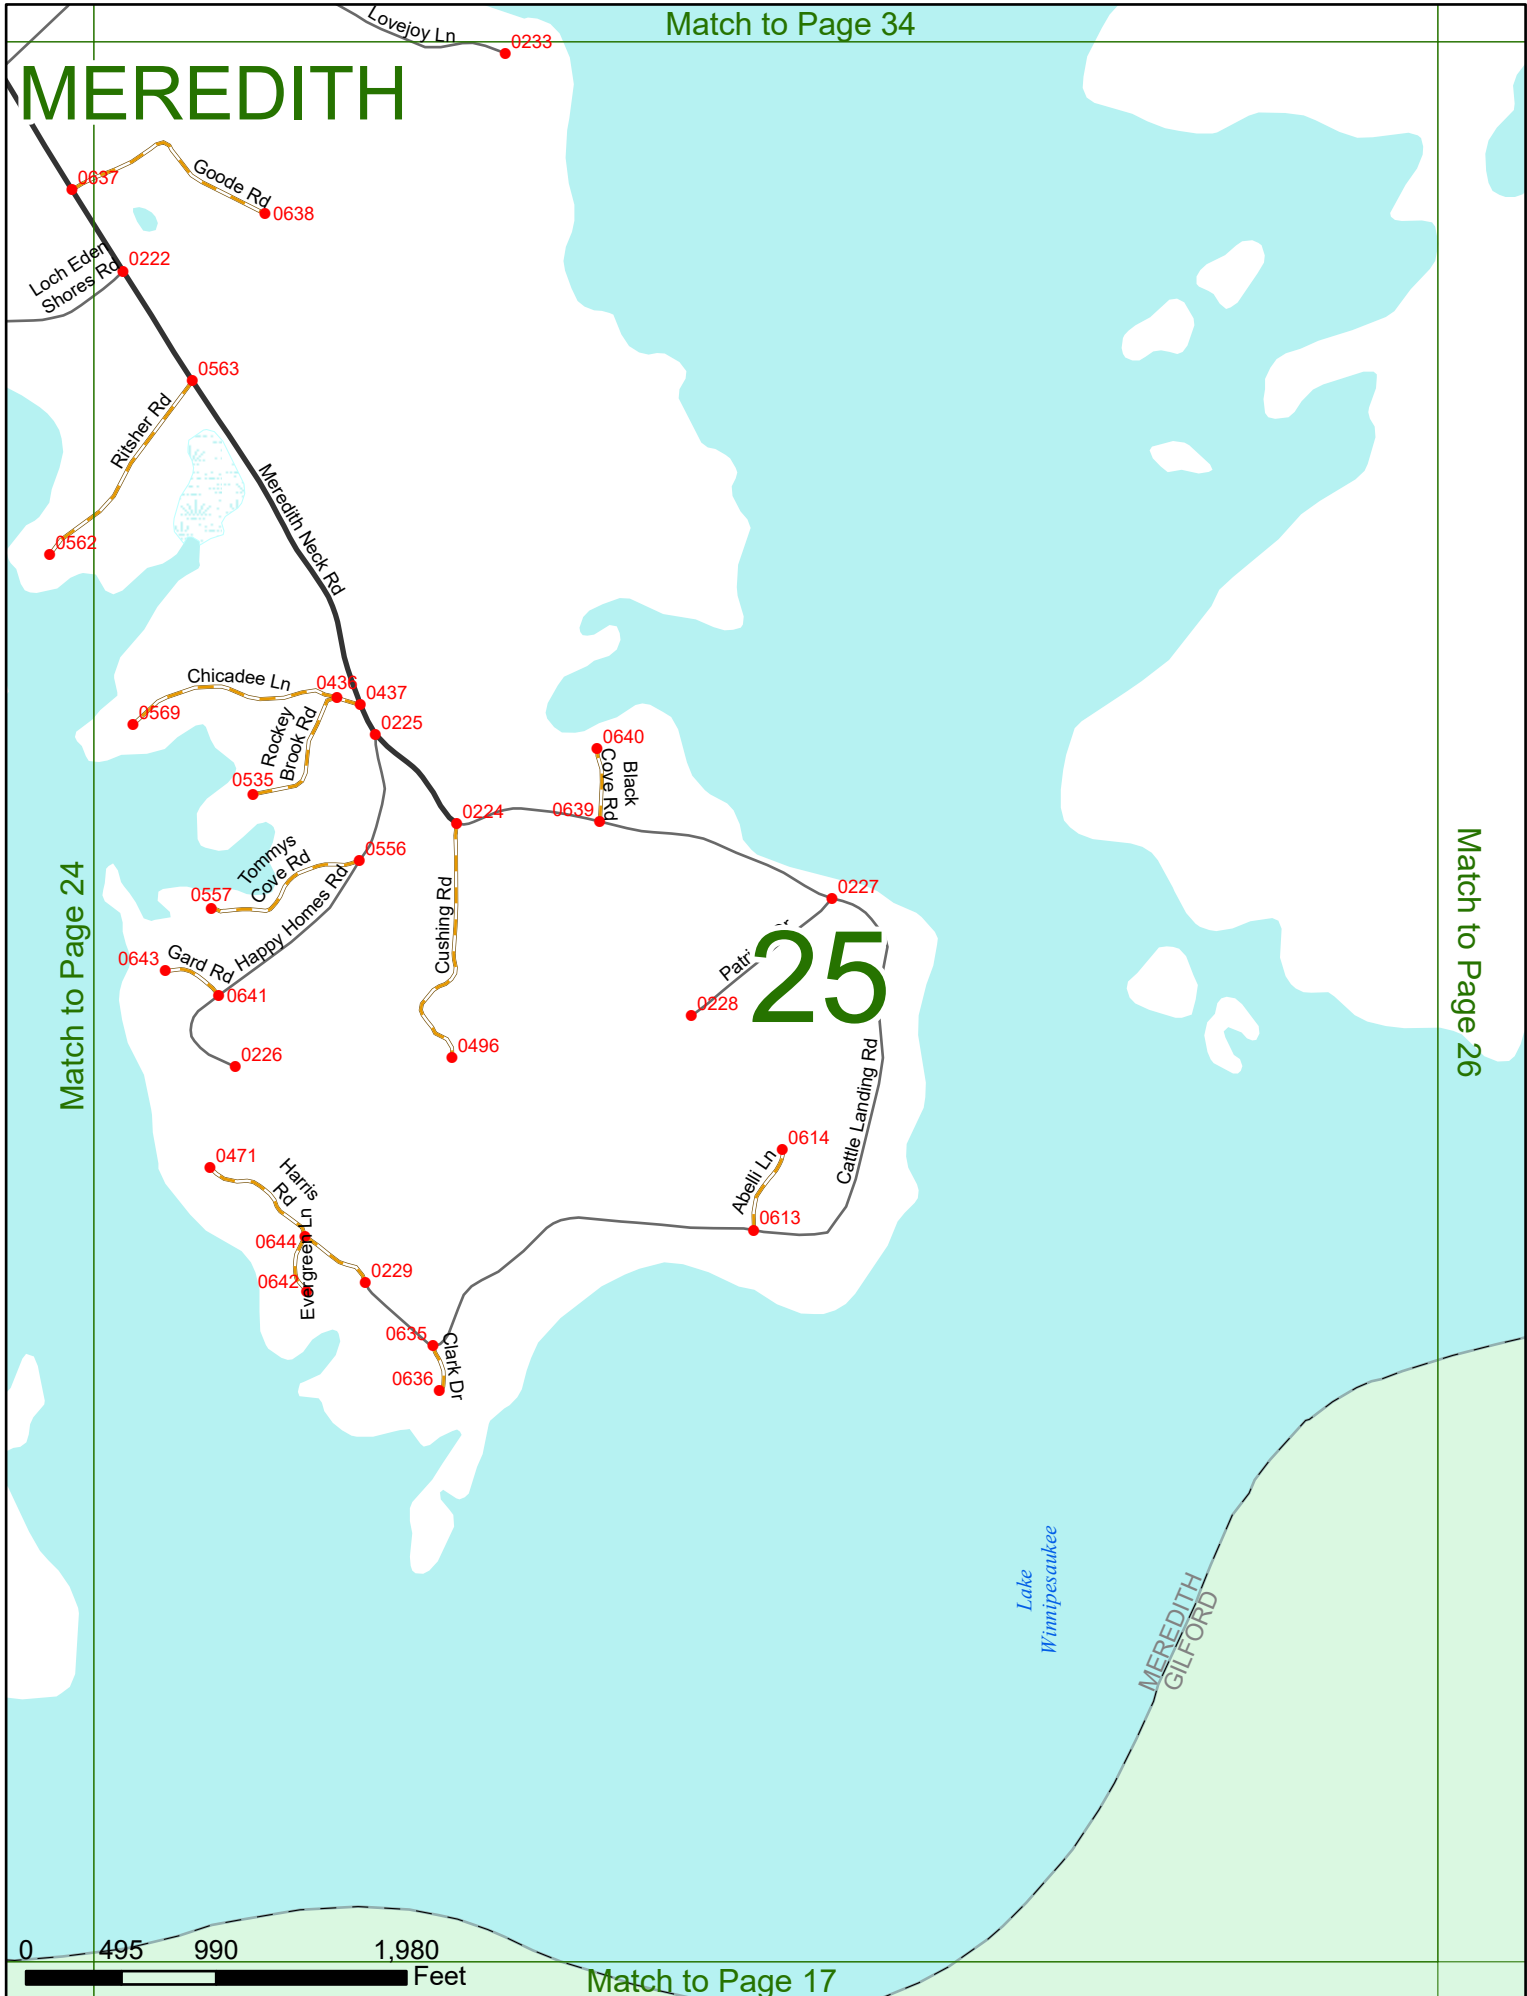

MEREDITH

25