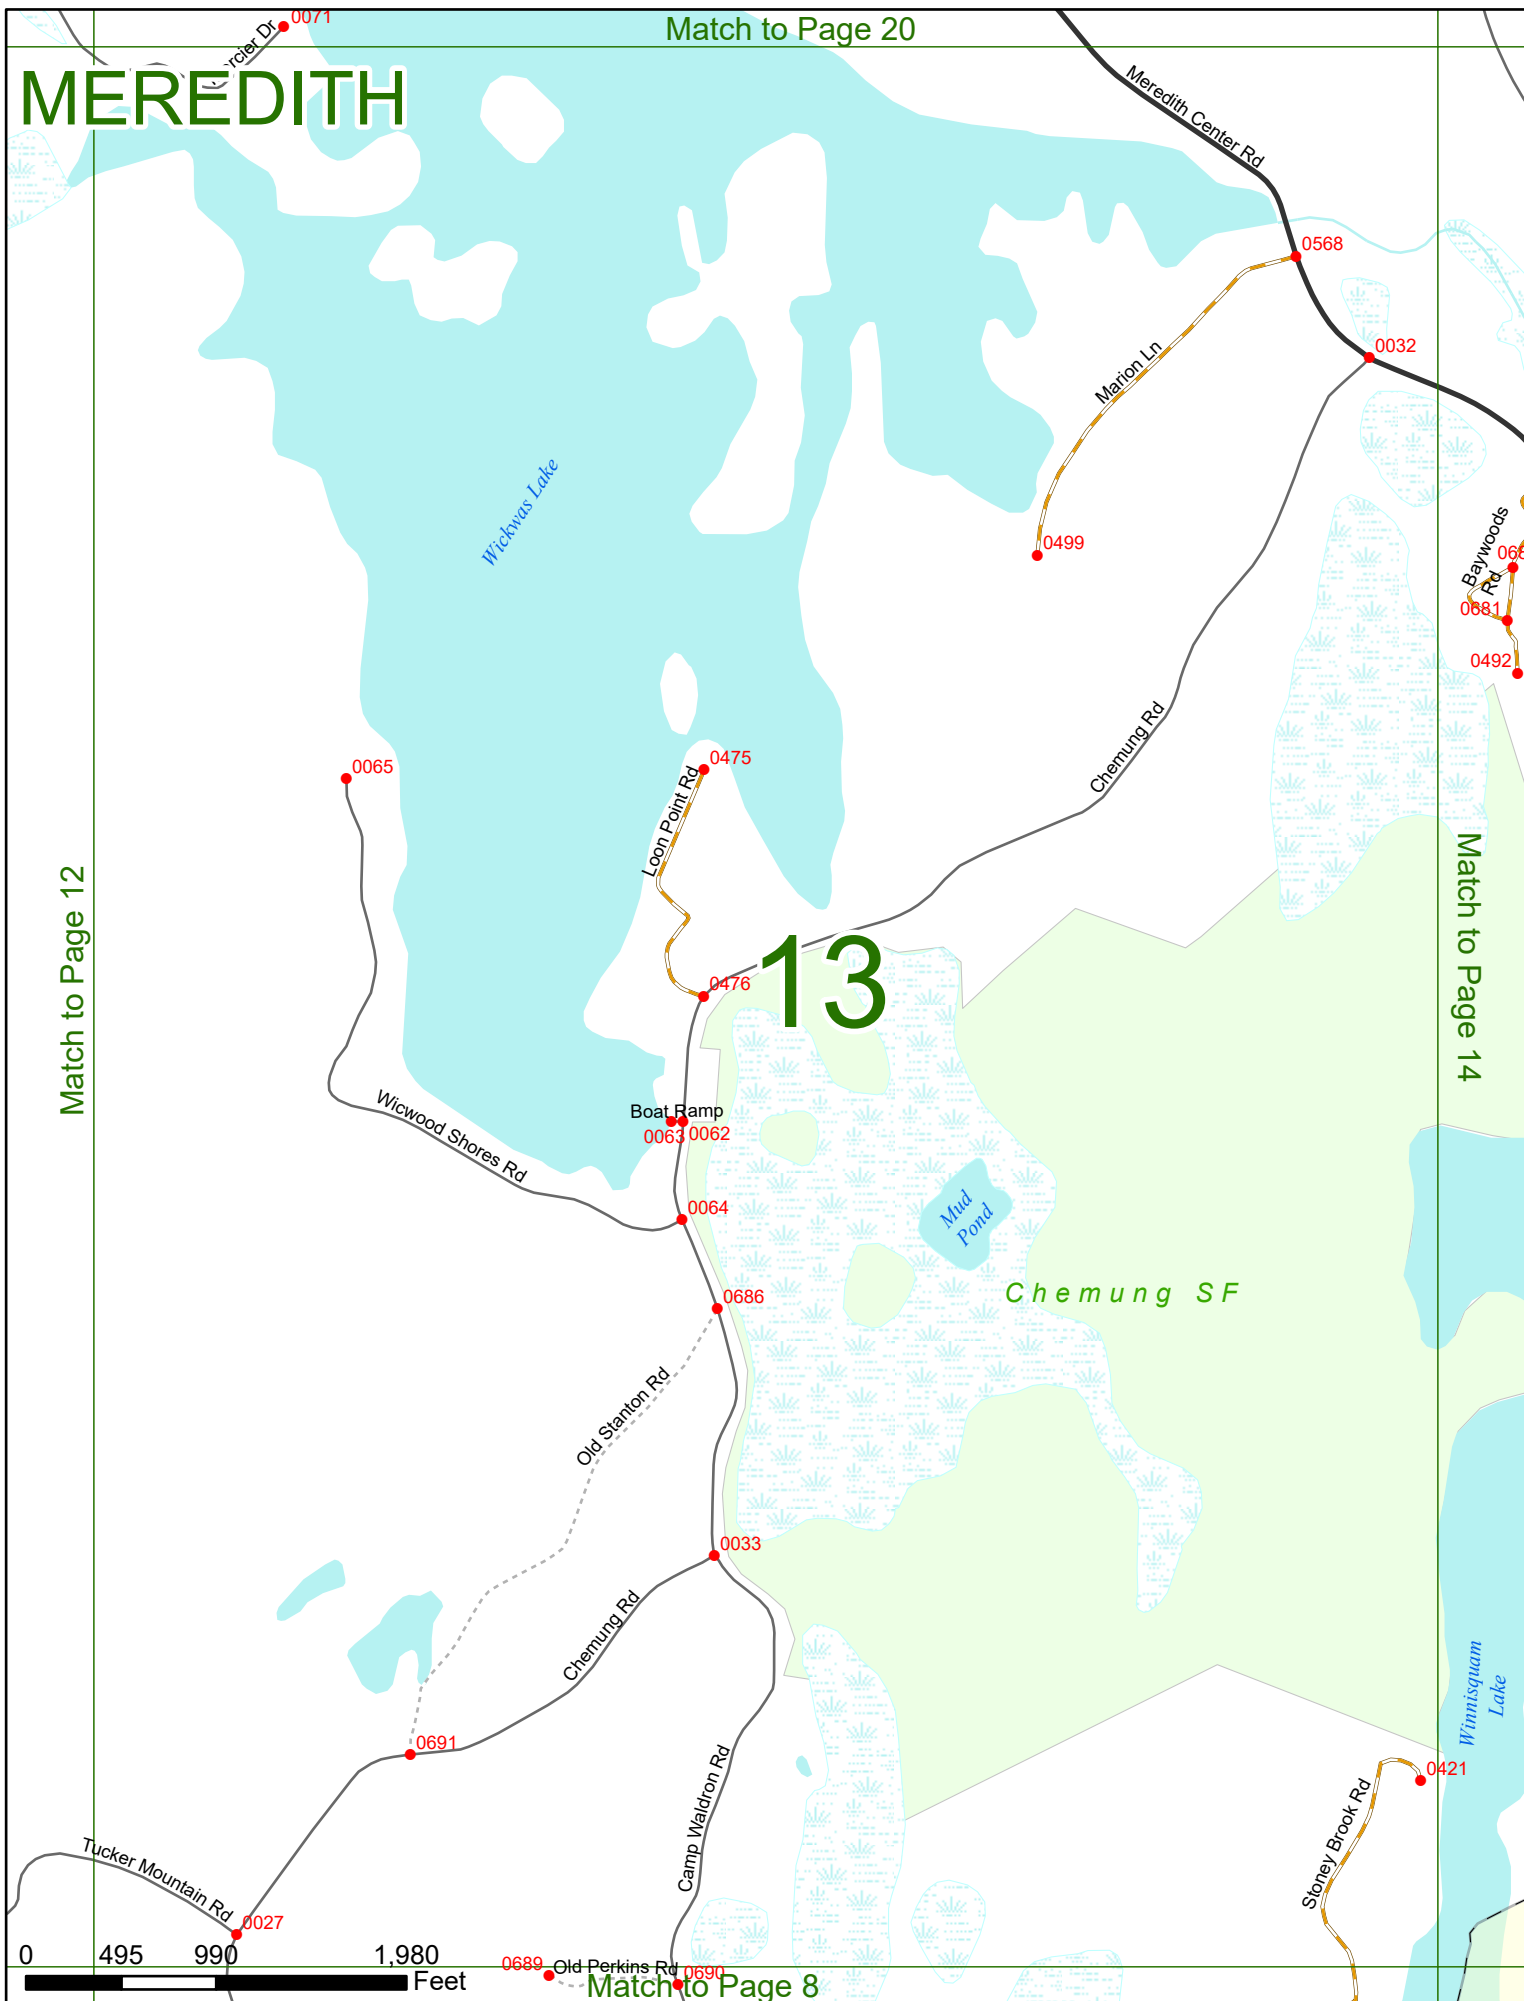

MEREDITH

Match to Page 12

Match to Page 14

13