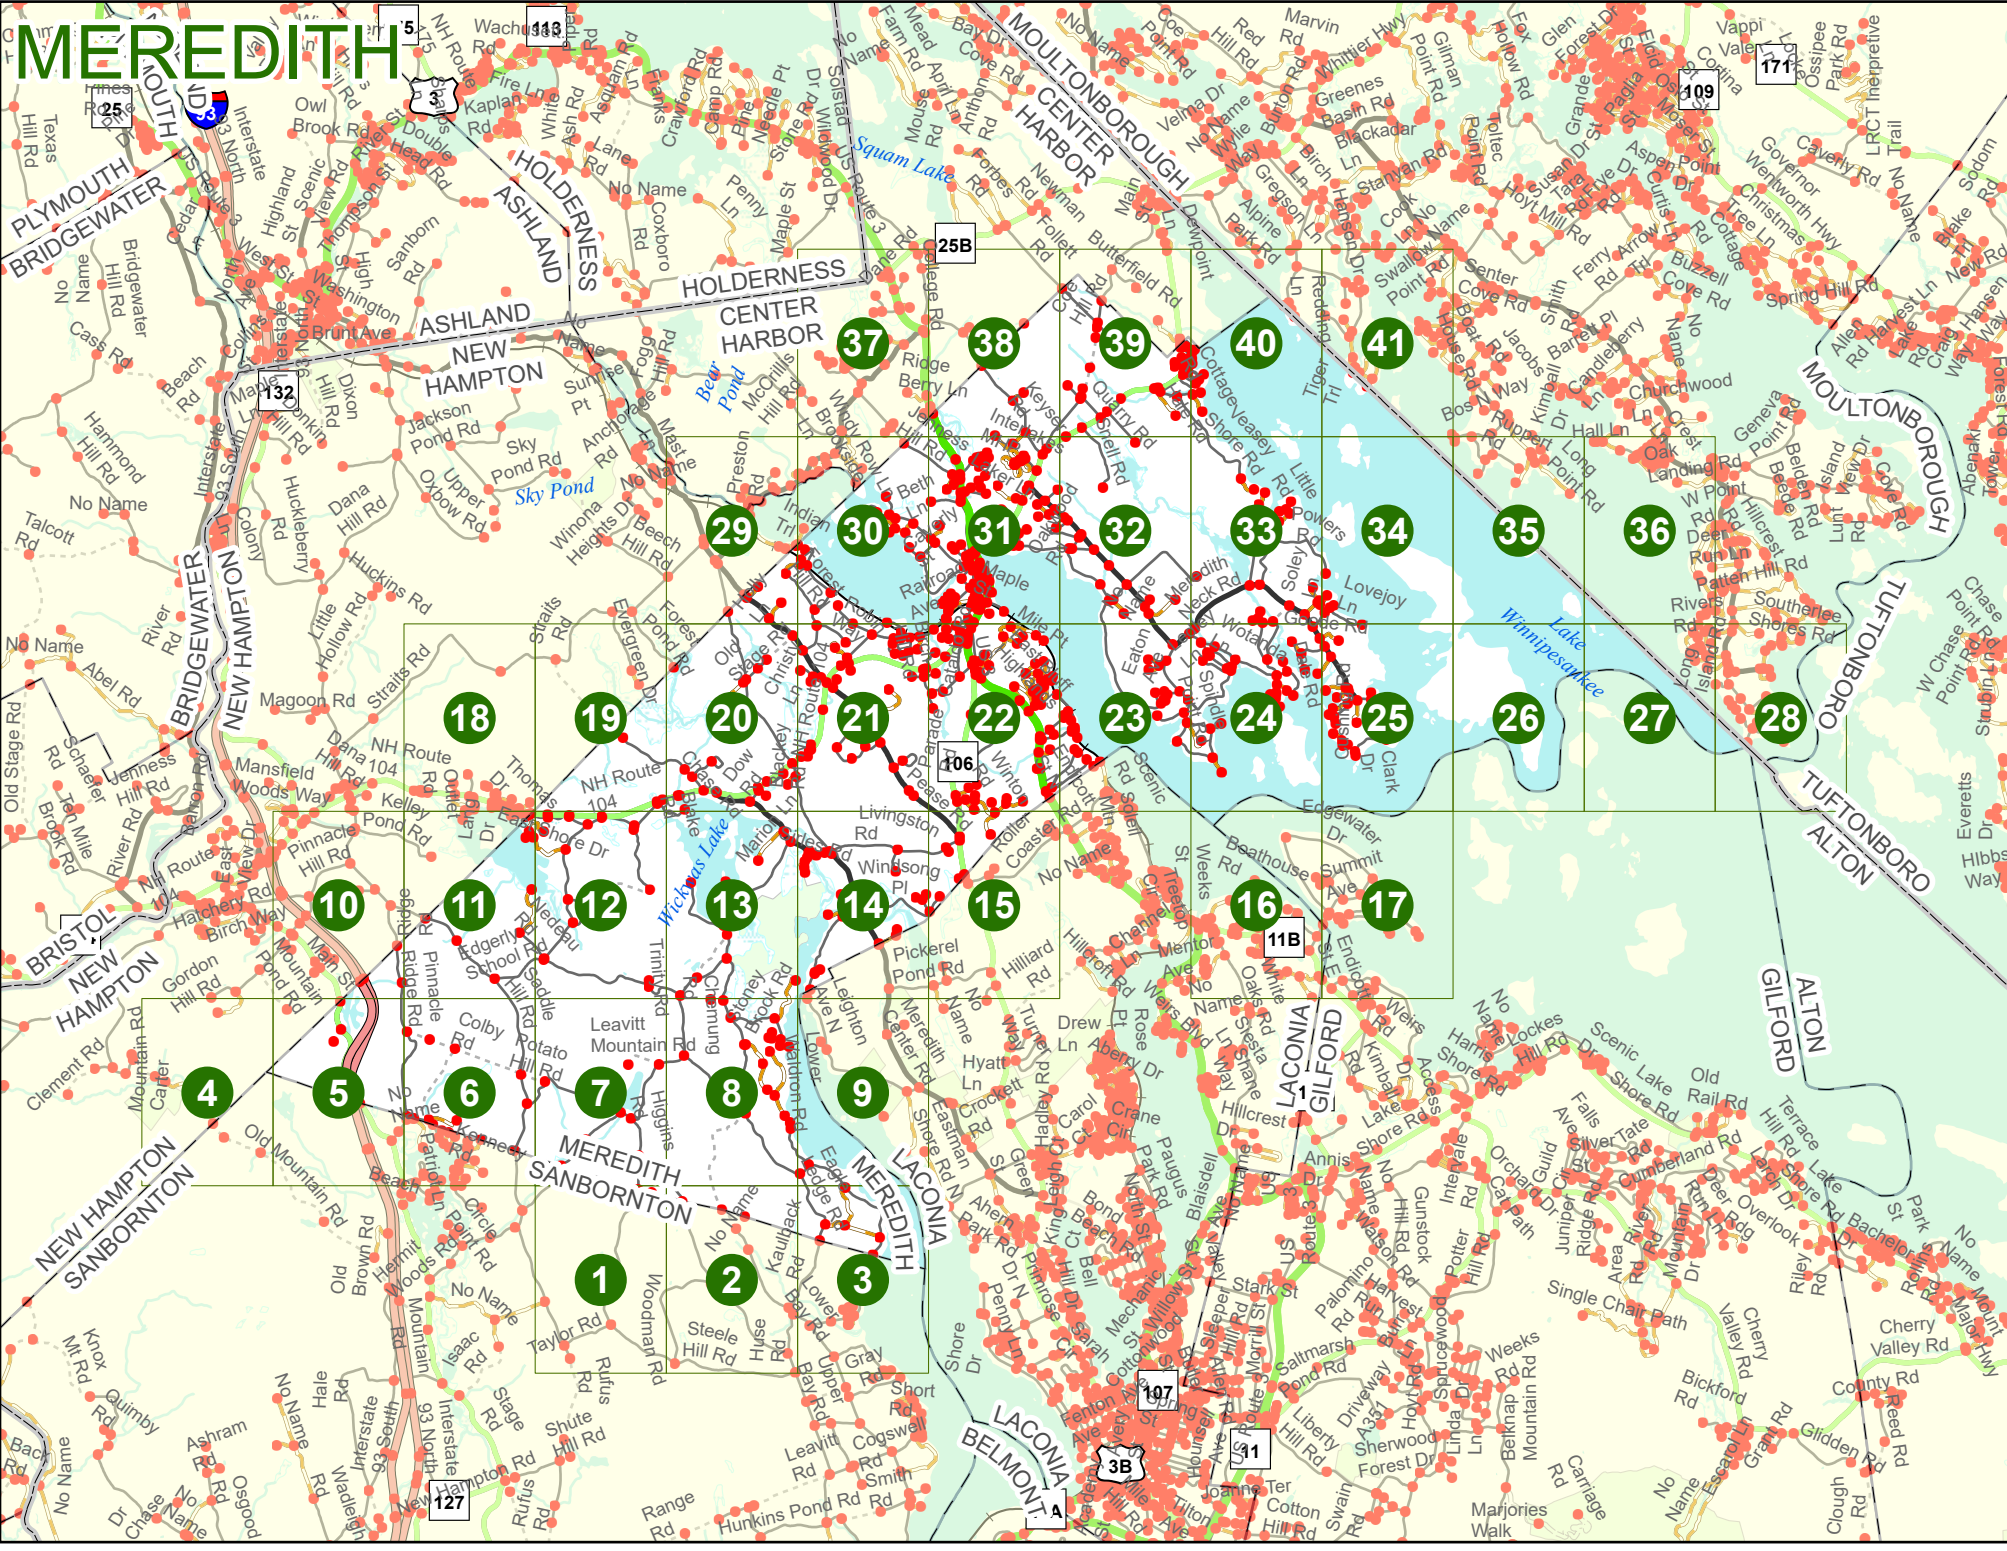

Maps and data sets are not guaranteed to be free from errors and omissions. Data is in a constant state of update and correction by various groups and agencies. Information displayed on this map is the best available at the time of publication.

2025 Nodal Reference Bookmap

LEGEND

NHDOT will accept crash locations based on the State of NH Uniform Police Traffic Accident Report.

Crash occurred on:

Option 1 Street Address
 123 Main Street

Option 2 Route No and/or Distance from NESW Intesecting Road, Bridge,
 Street name Intersecting Street Town/County line
 Main Street 500 E Oak Street

Option 3 First Node Distance from First Node Second Node
 515 212 632

Option 4 Route No and/or Mile Marker on Interstate Only NESW Mile (Marker)
 Street name
 189S 700 feet S 36.8

Option 3 – Example

Street Name Loudon Road
First Node 803
Distance from First Node 318 Ft
Second Node 813