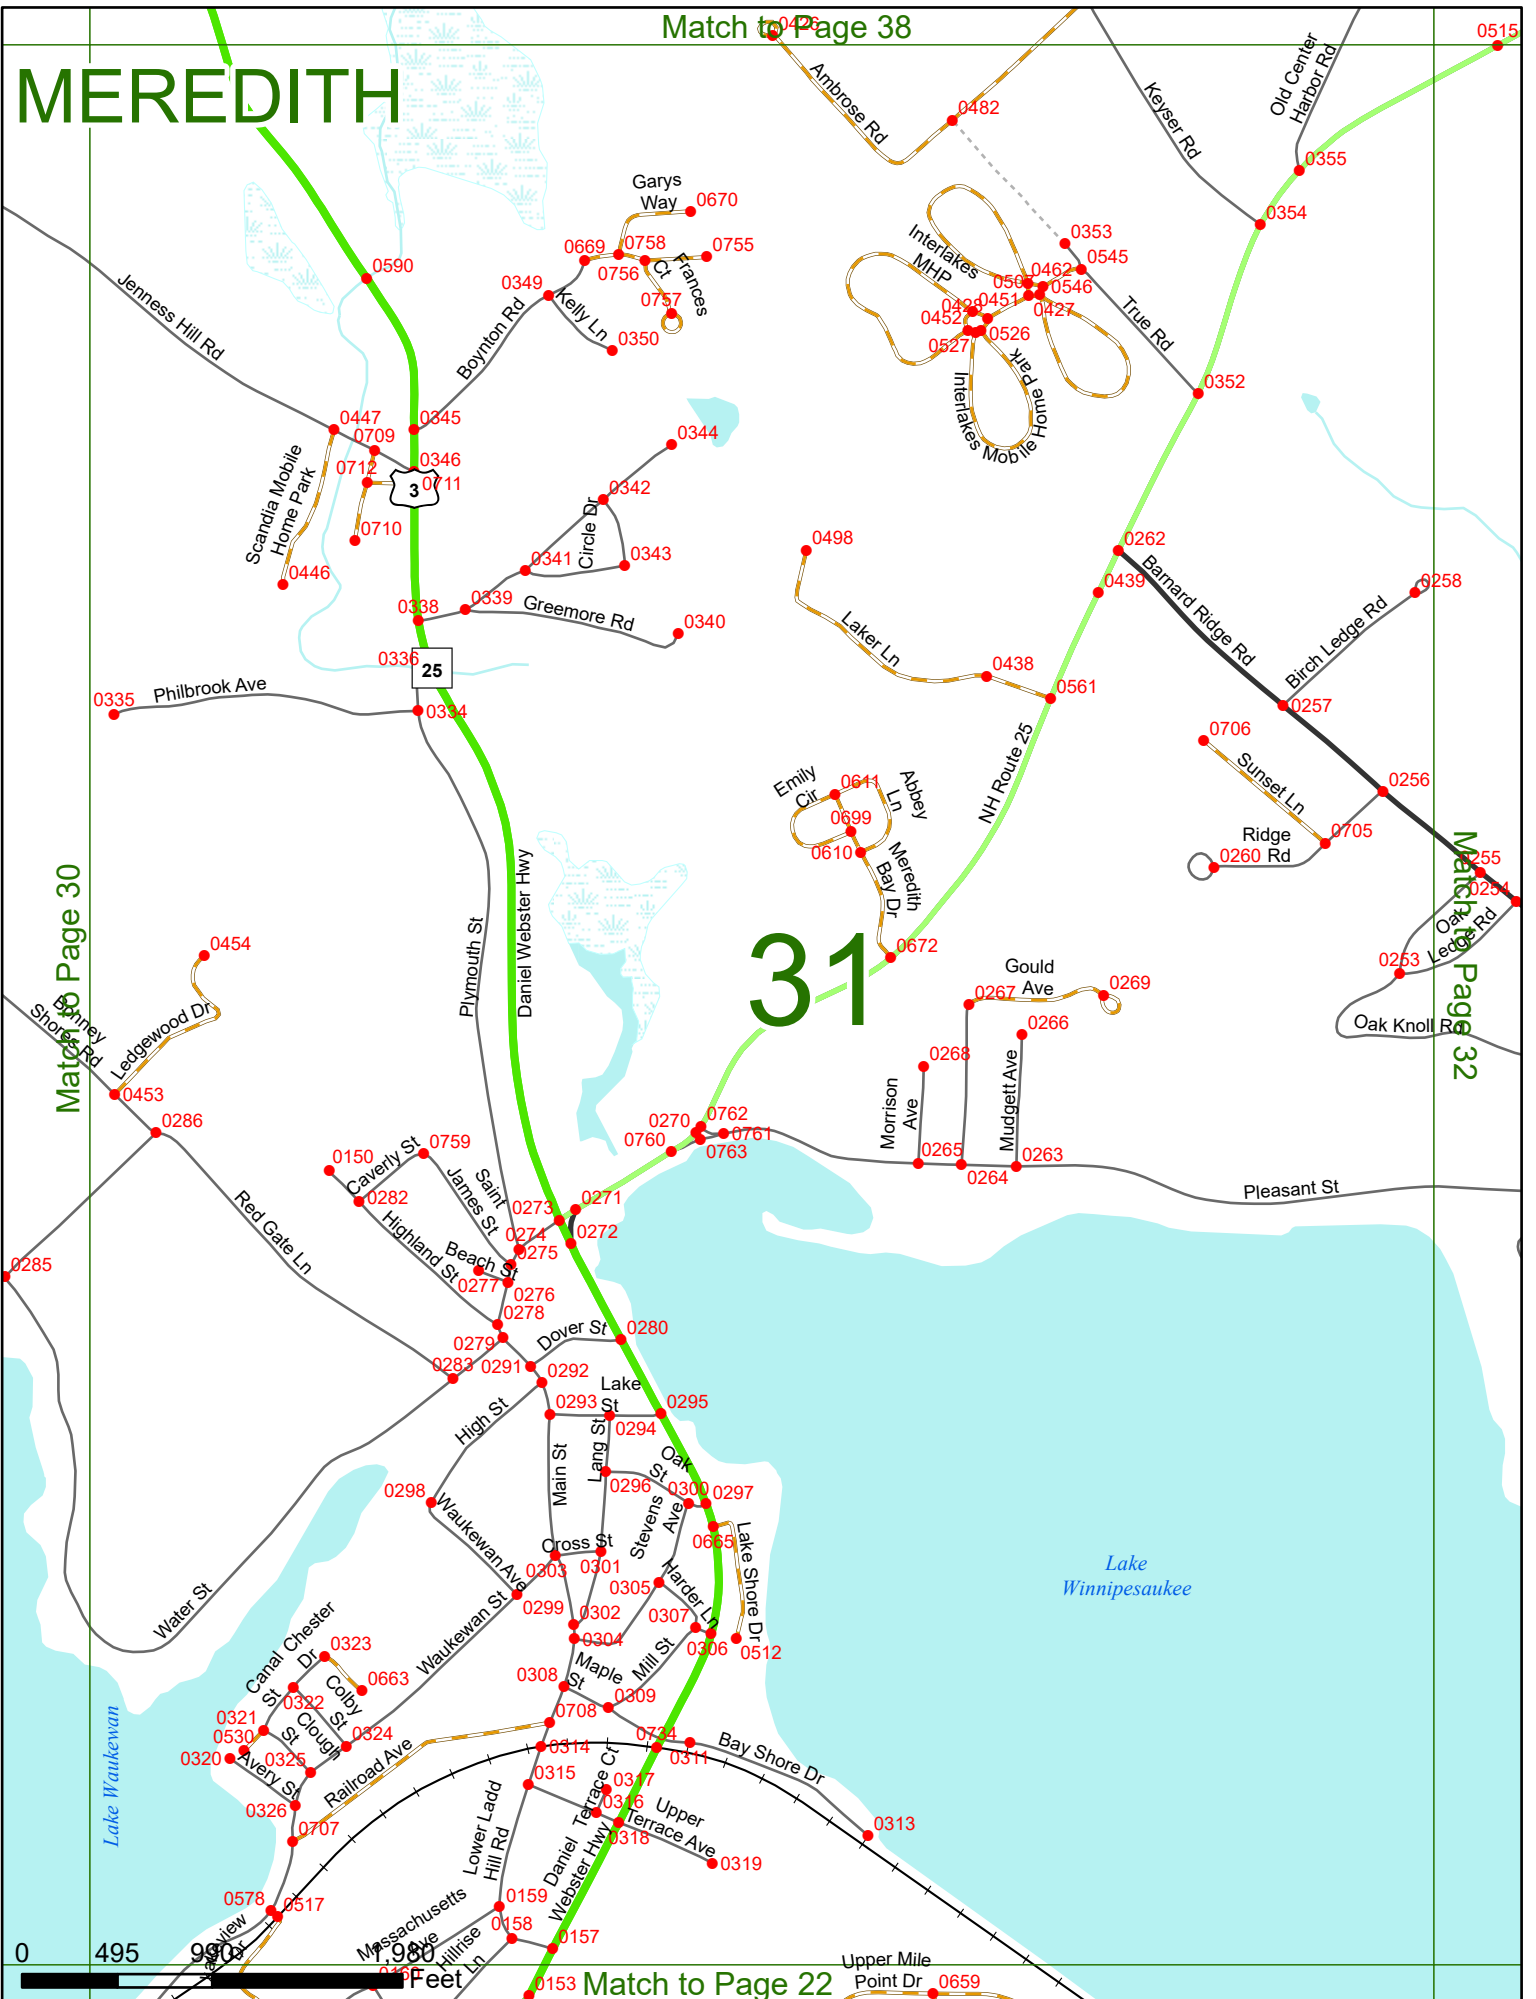

MEREDITH

Match to Page 38

Match to Page 30

Match to Page 32

31

Match to Page 22