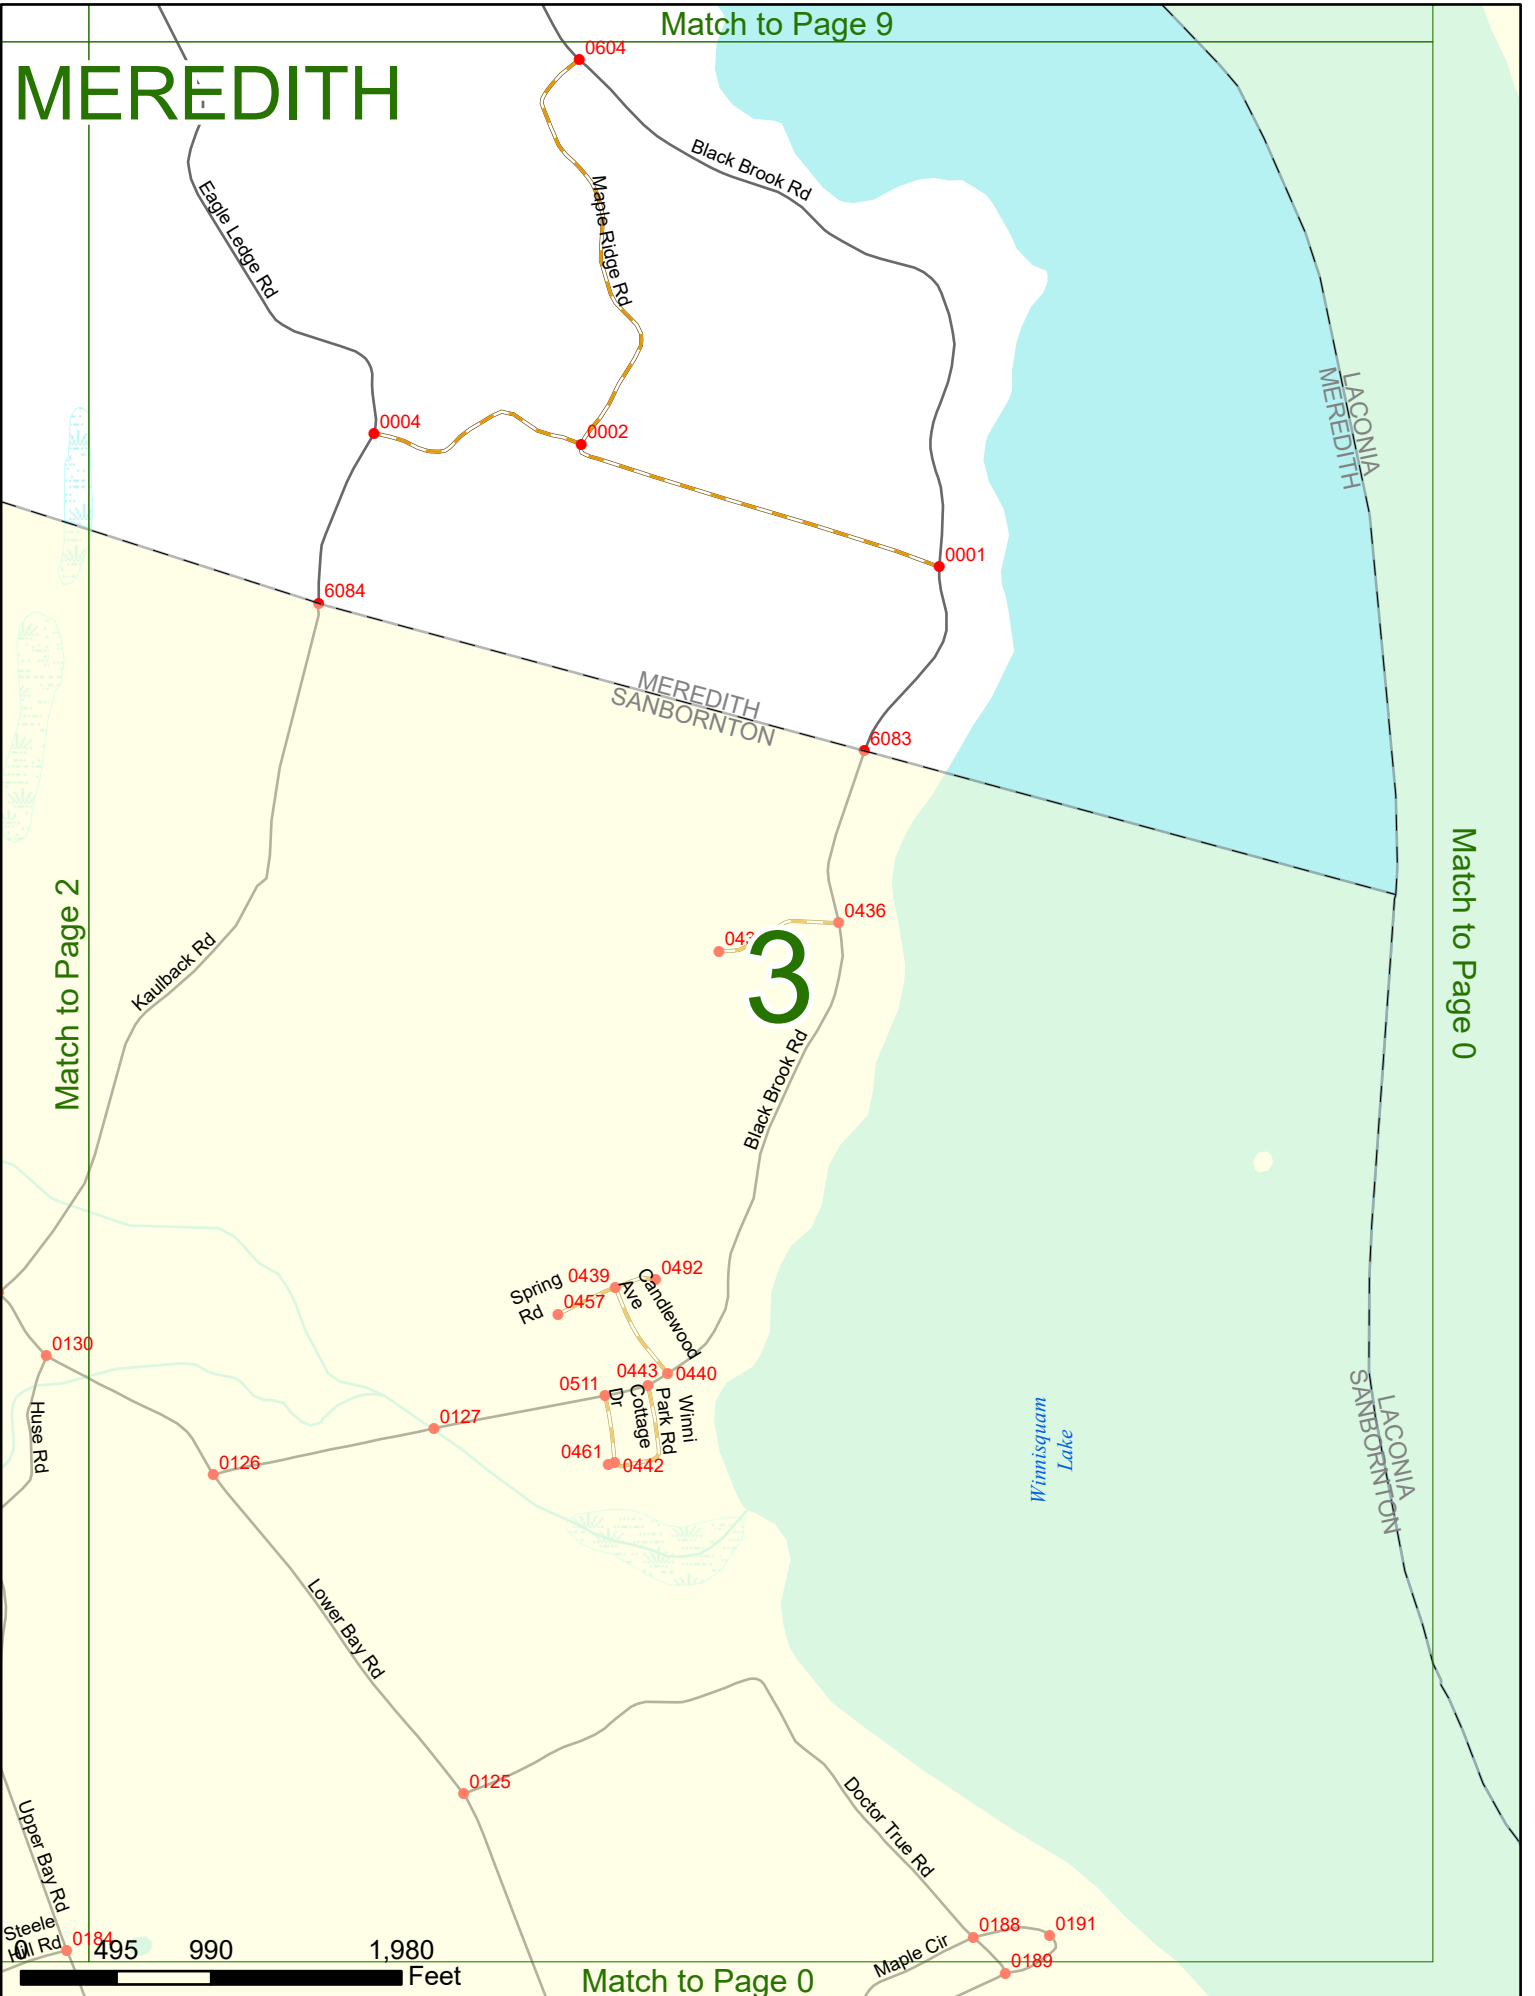

MEREDITH

Match to Page 9

Match to Page 0

Match to Page 2

Match to Page 0