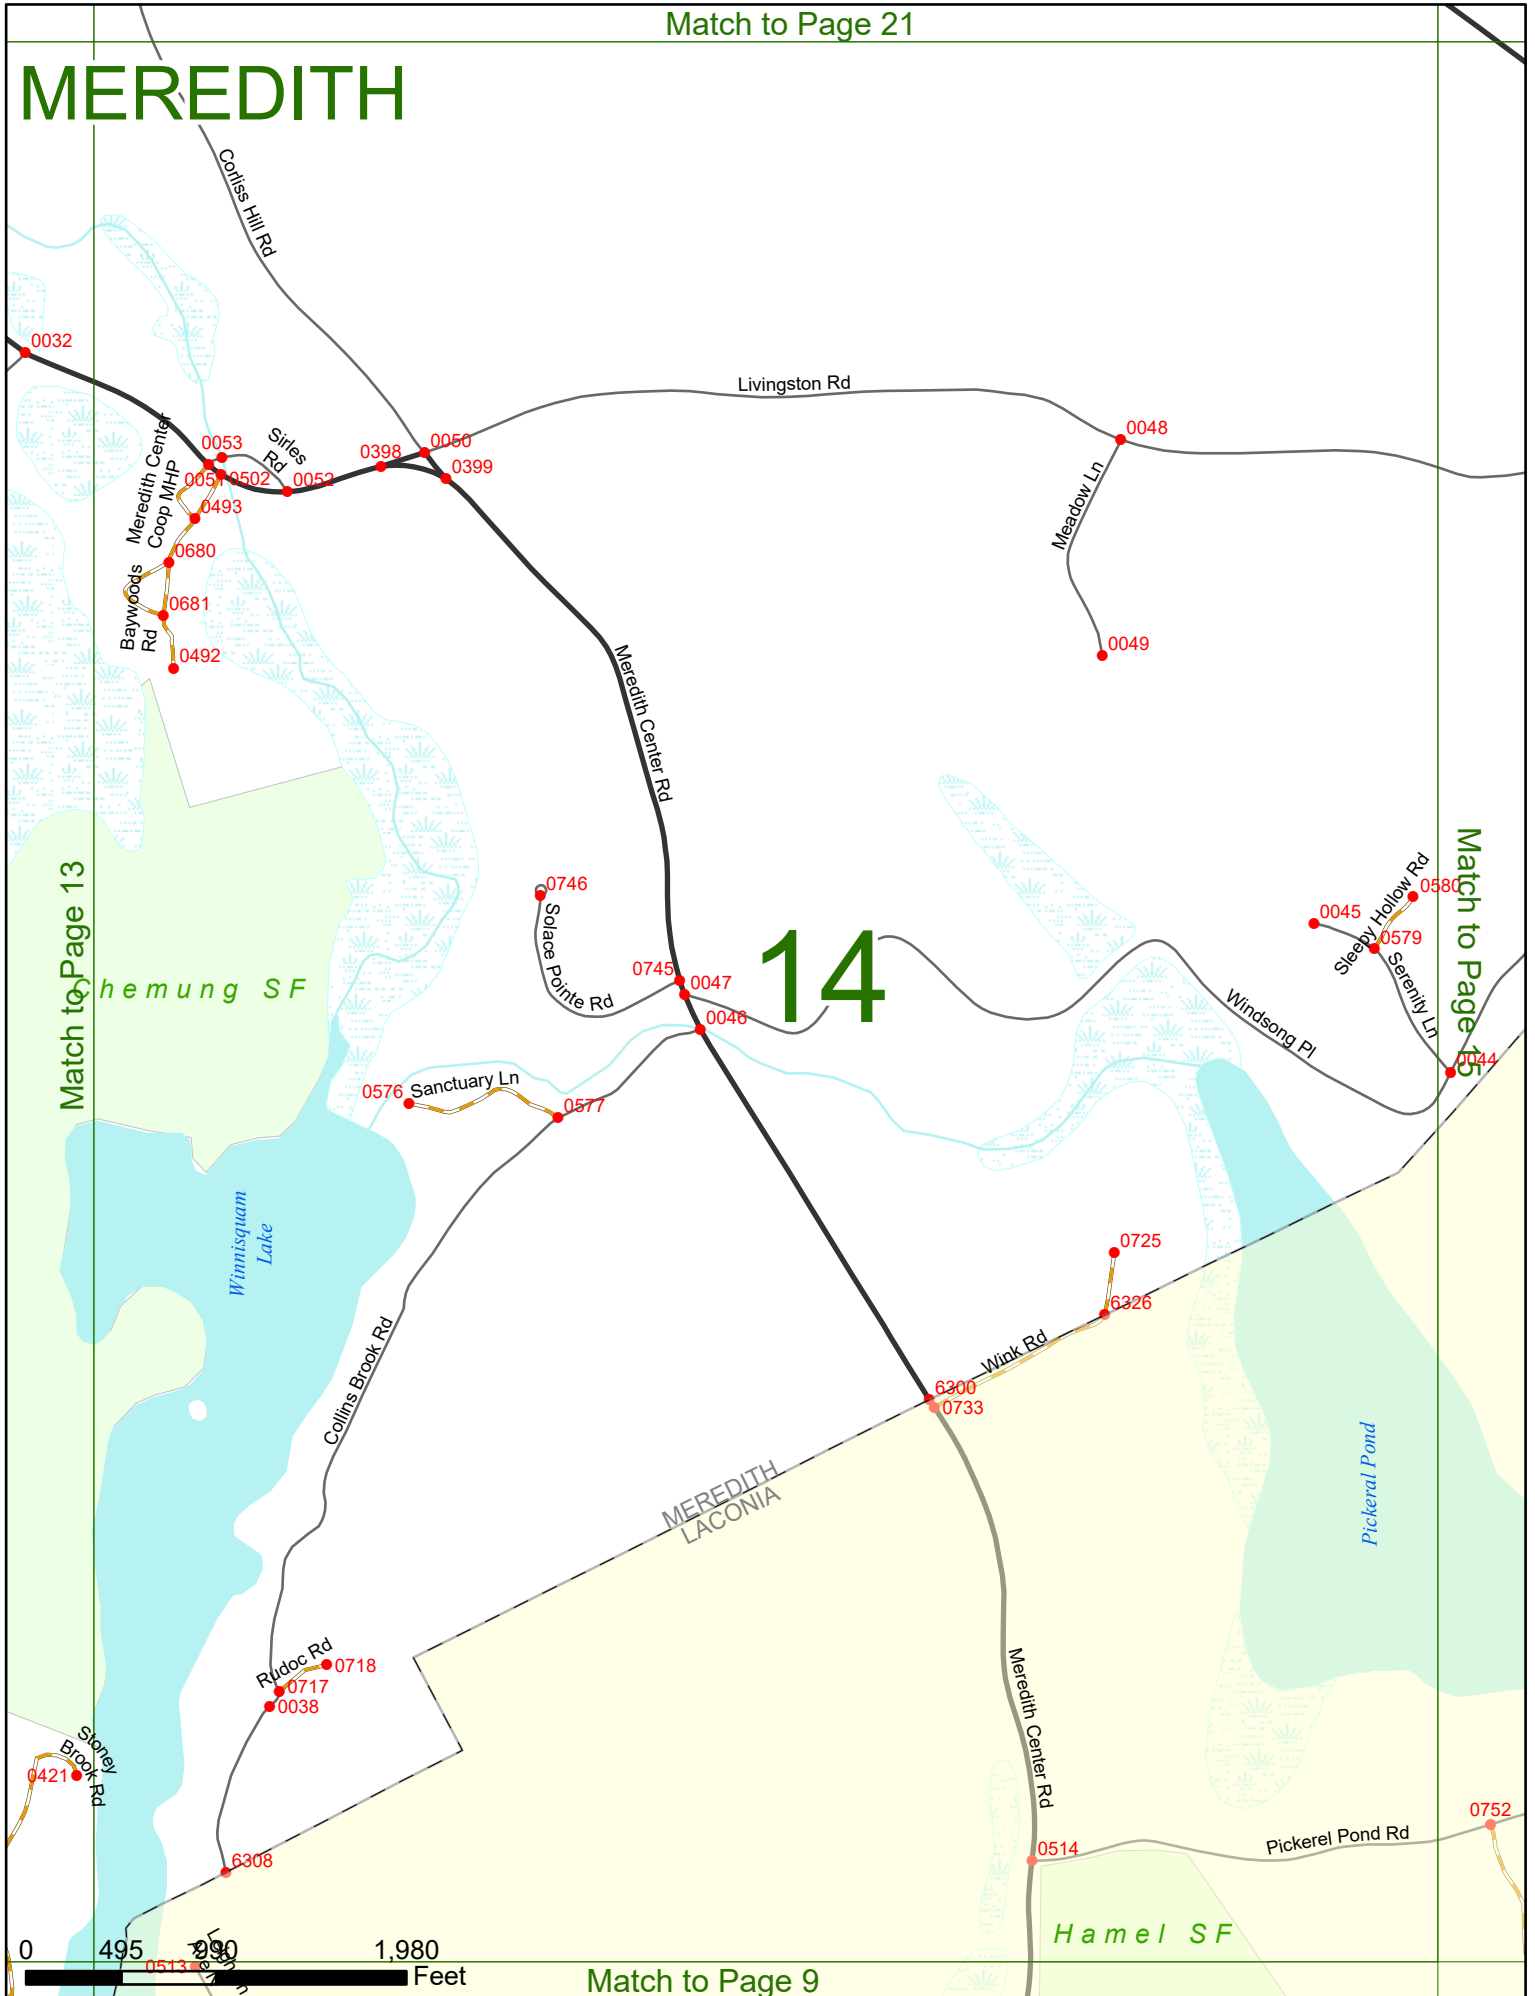

MEREDITH

Match to Page 13

Match to Page 15

14

MEREDITH
LACONIA

Match to Page 9

hemung SF

Hamel SF

Wimmisquam Lake

Pickerel Pond

Baywoods
Meredith Center
Coop MHP

Collins Hill Rd

Livingston Rd

Meadow Ln

Solace Pointe Rd

Sanctuary Ln

Windsong Pl

Collins Brook Rd

Wink Rd

Stoney Brook Rd

Ridoc Rd

Meredith Center Rd

Pickerel Pond Rd

Sleepy Hollow Rd
Serenity Ln

0032

0053

0398

0050

0048

0051

0502

0052

0399

0493

0680

0681

0492

0049

0746

0745

0047

0046

0045

0580

0579

0544

0576

0577

0725

6326

6300

0733

0421

0718

0717

0038

6308

0514

0752

0513