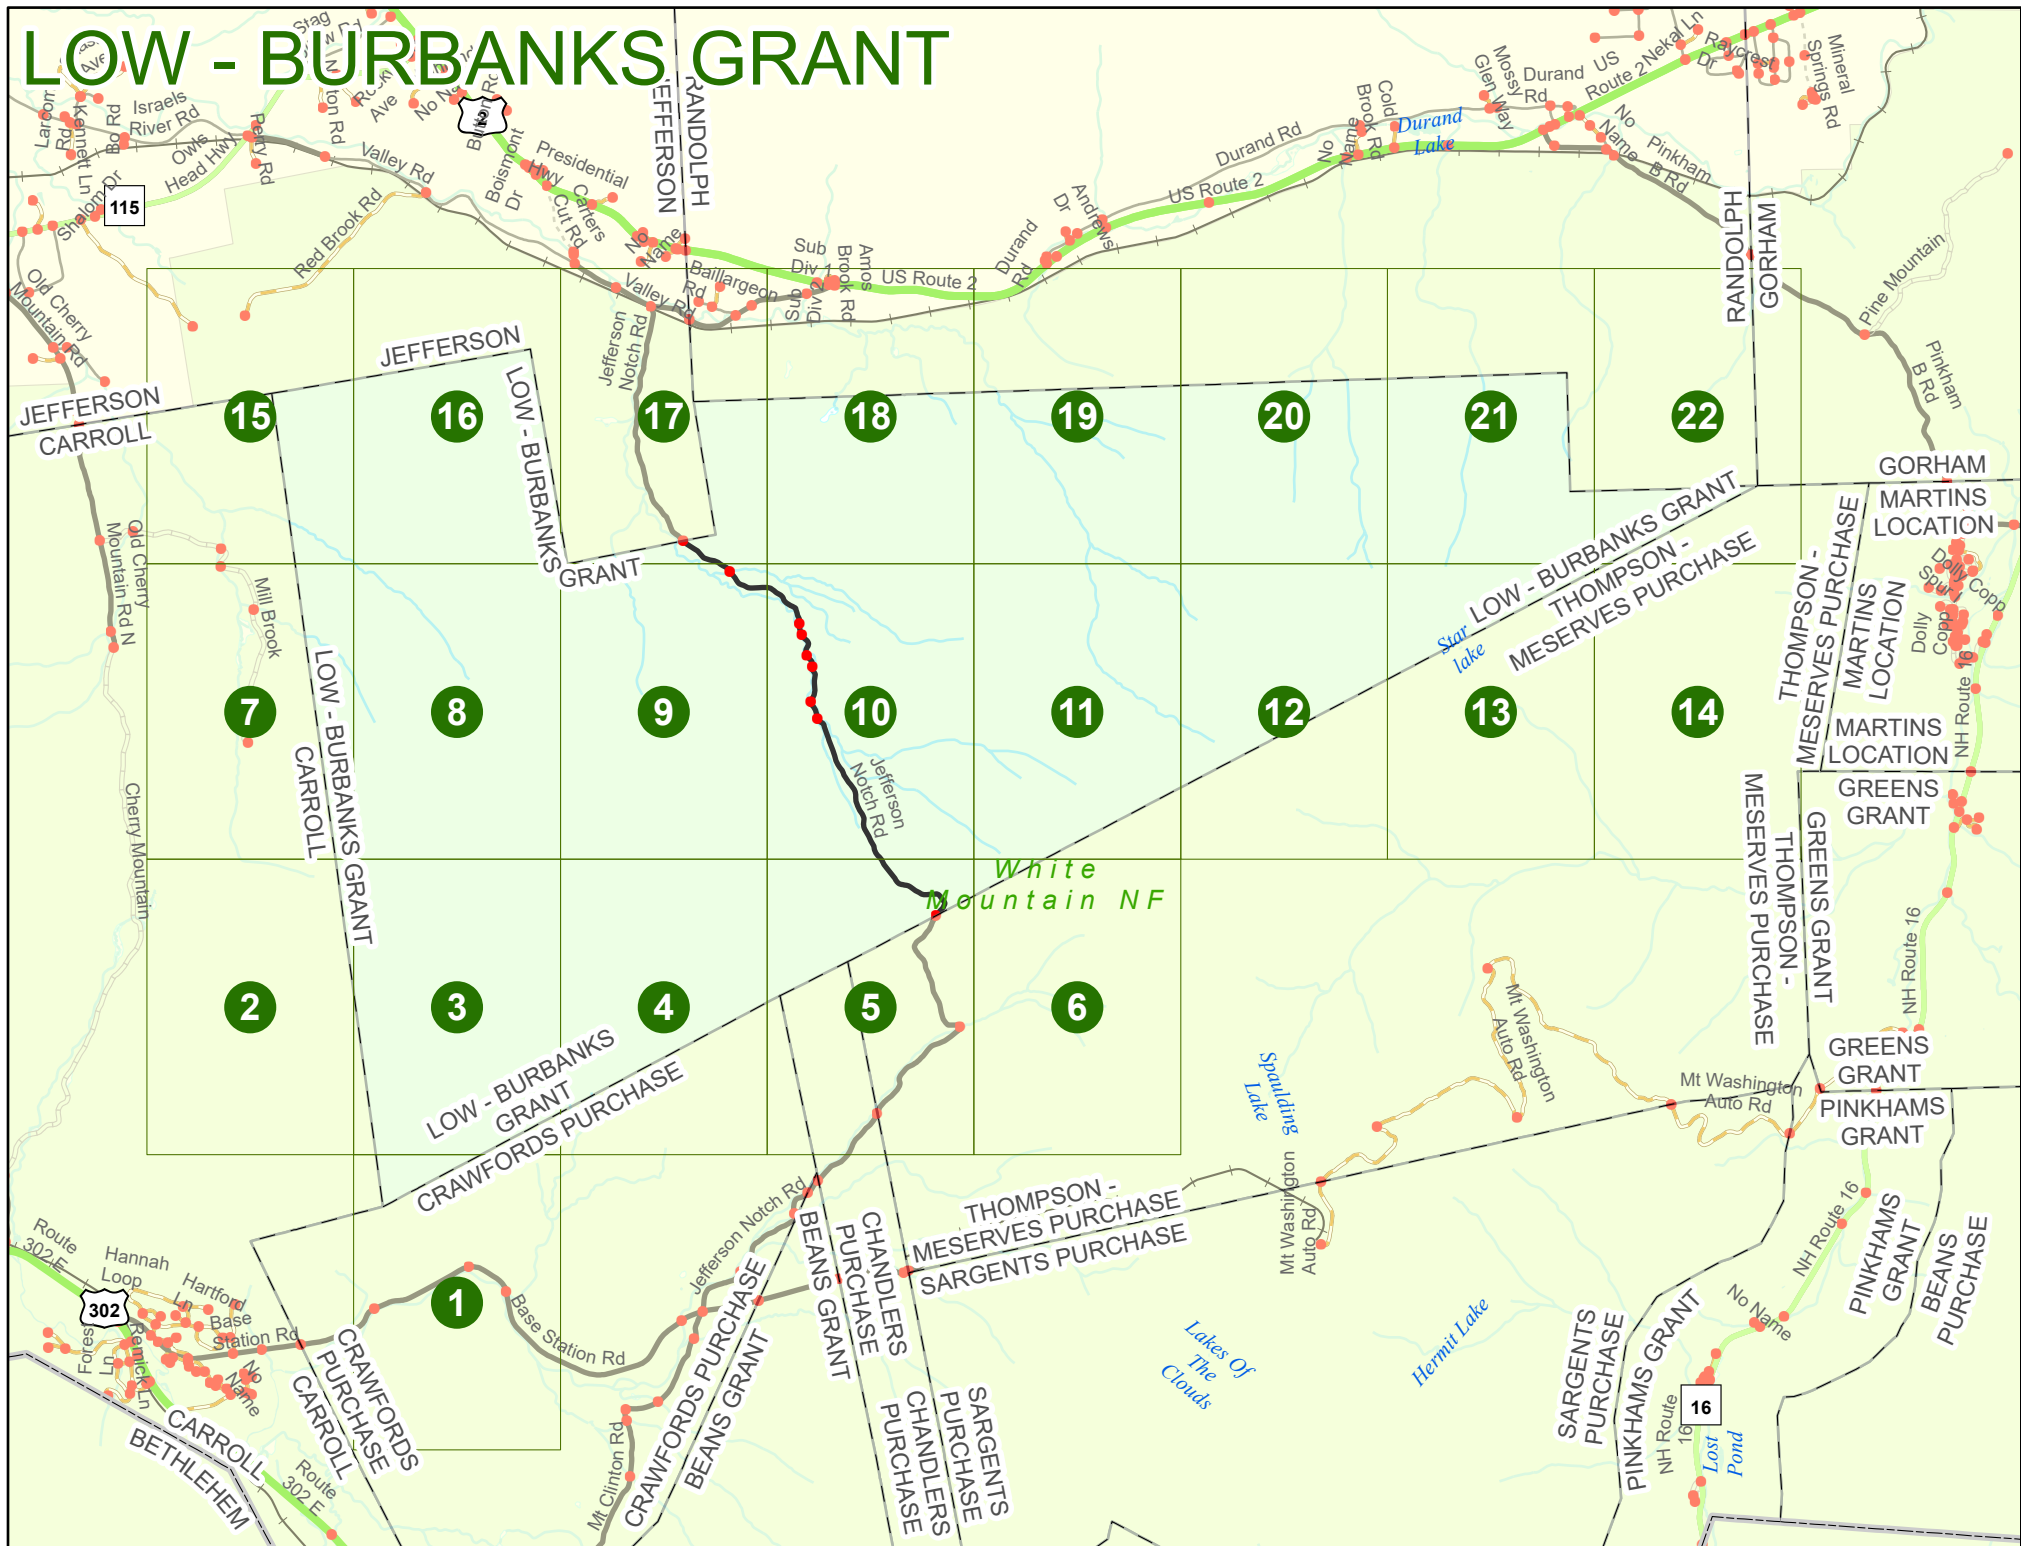

LOW - BURBANKS GRANT