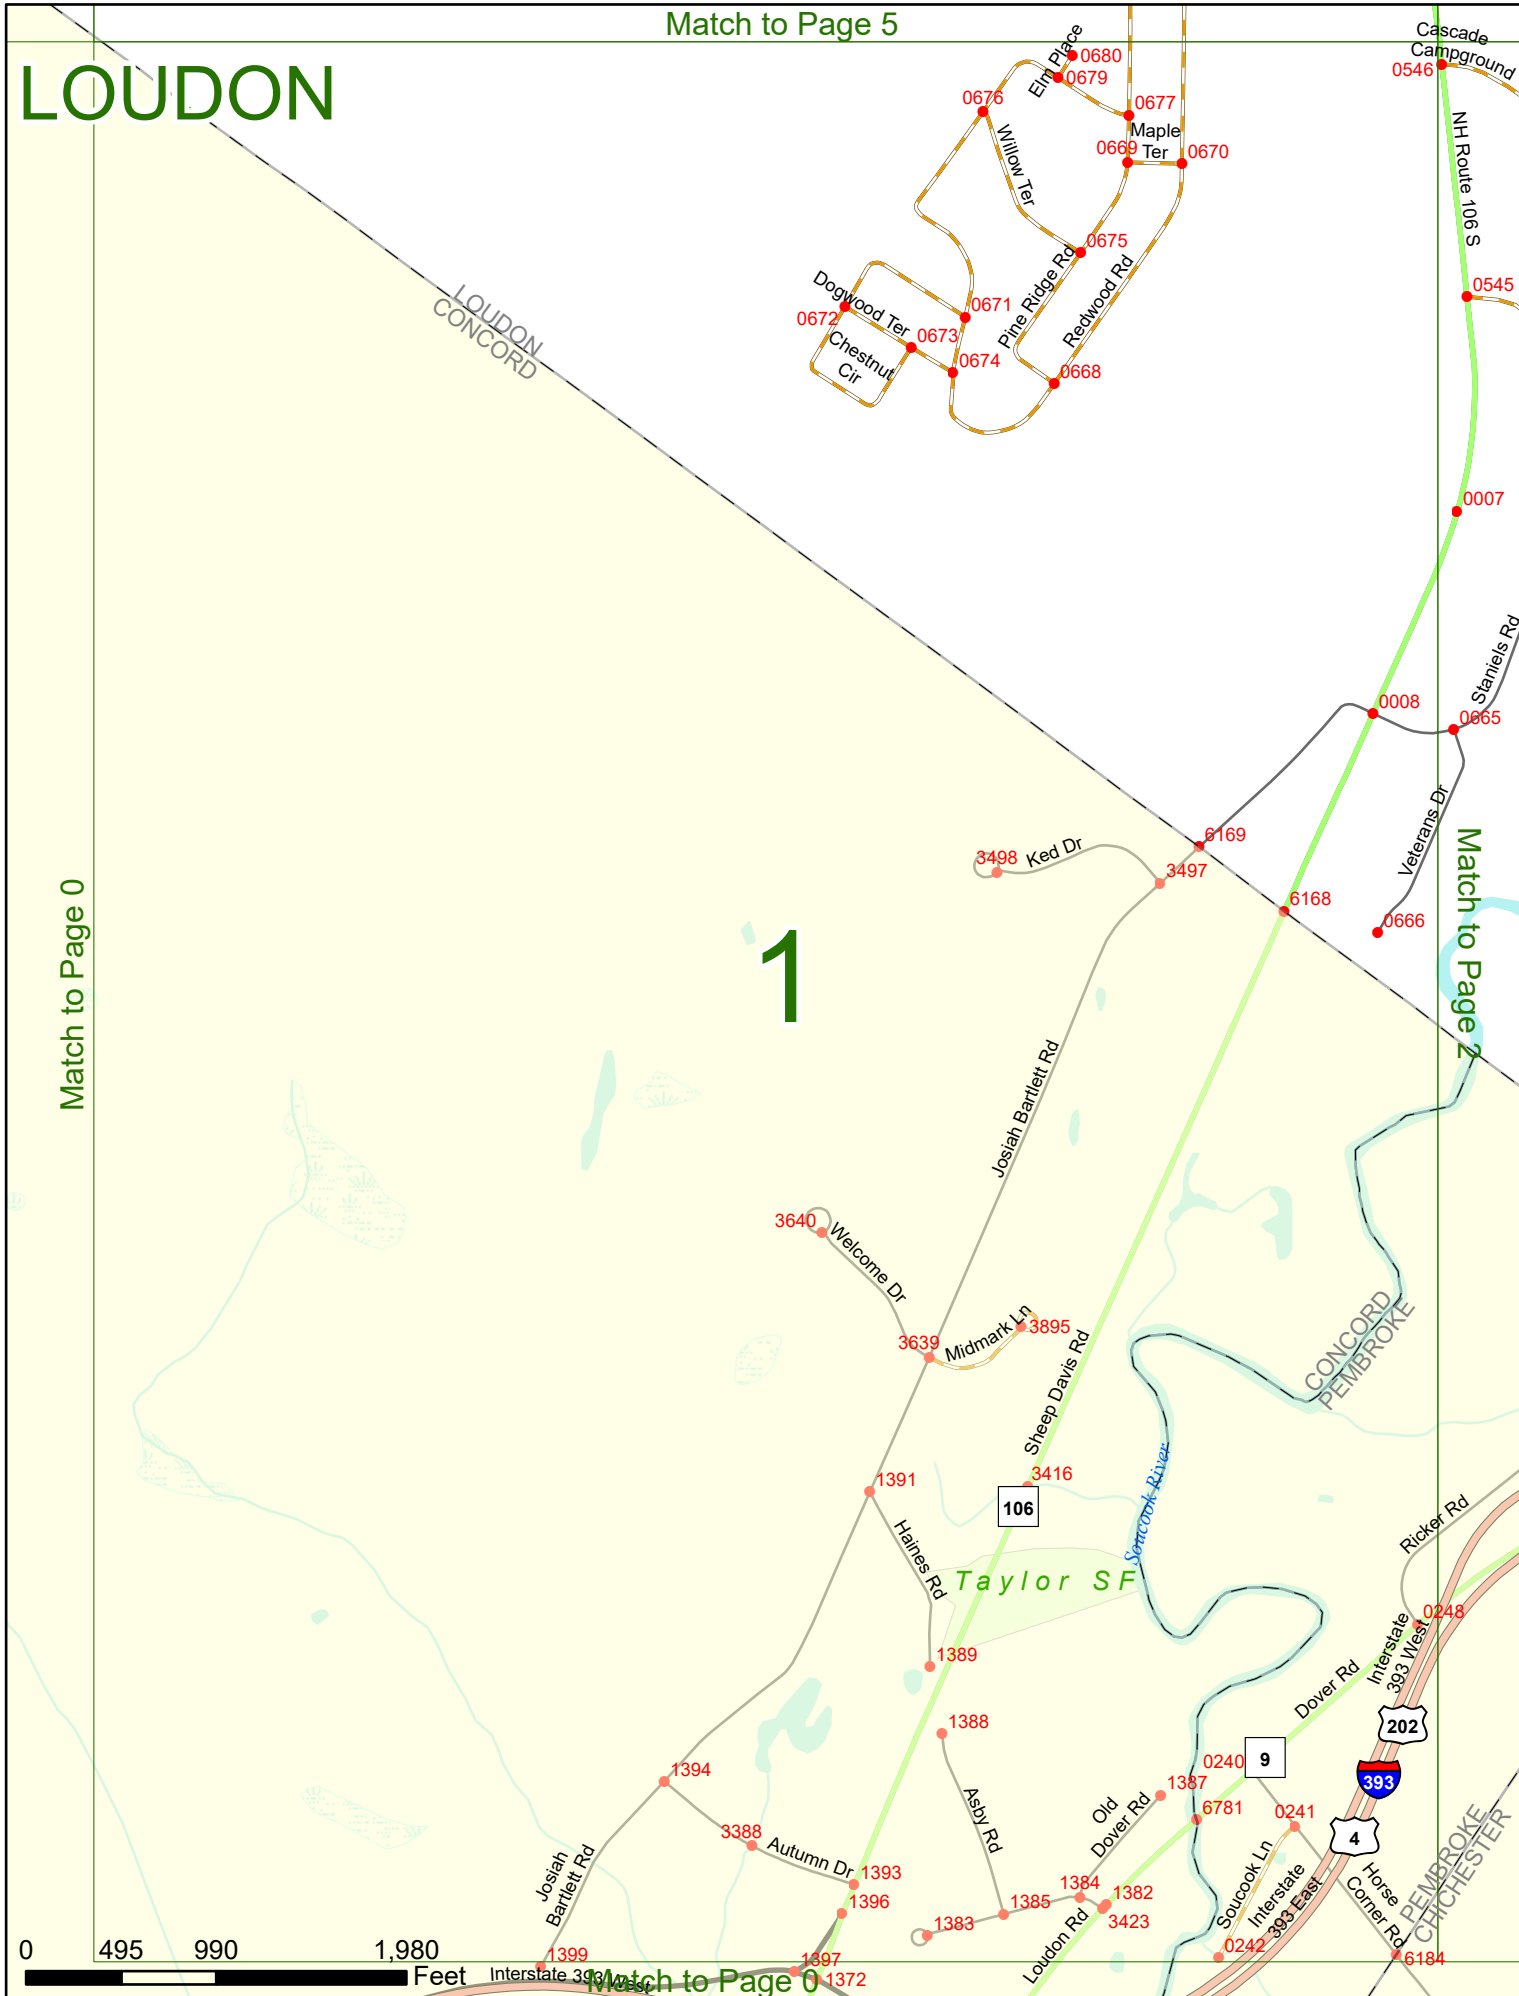

LOUDON

LOUDON
CONCORD

Match to Page 0

1

Match to Page 2

CONCORD
PEMBROKE

Taylor SF

PEMBROKE
CHICHESTER

0 495 990 1,980 Feet

Interstate 393 West

Match to Page 0