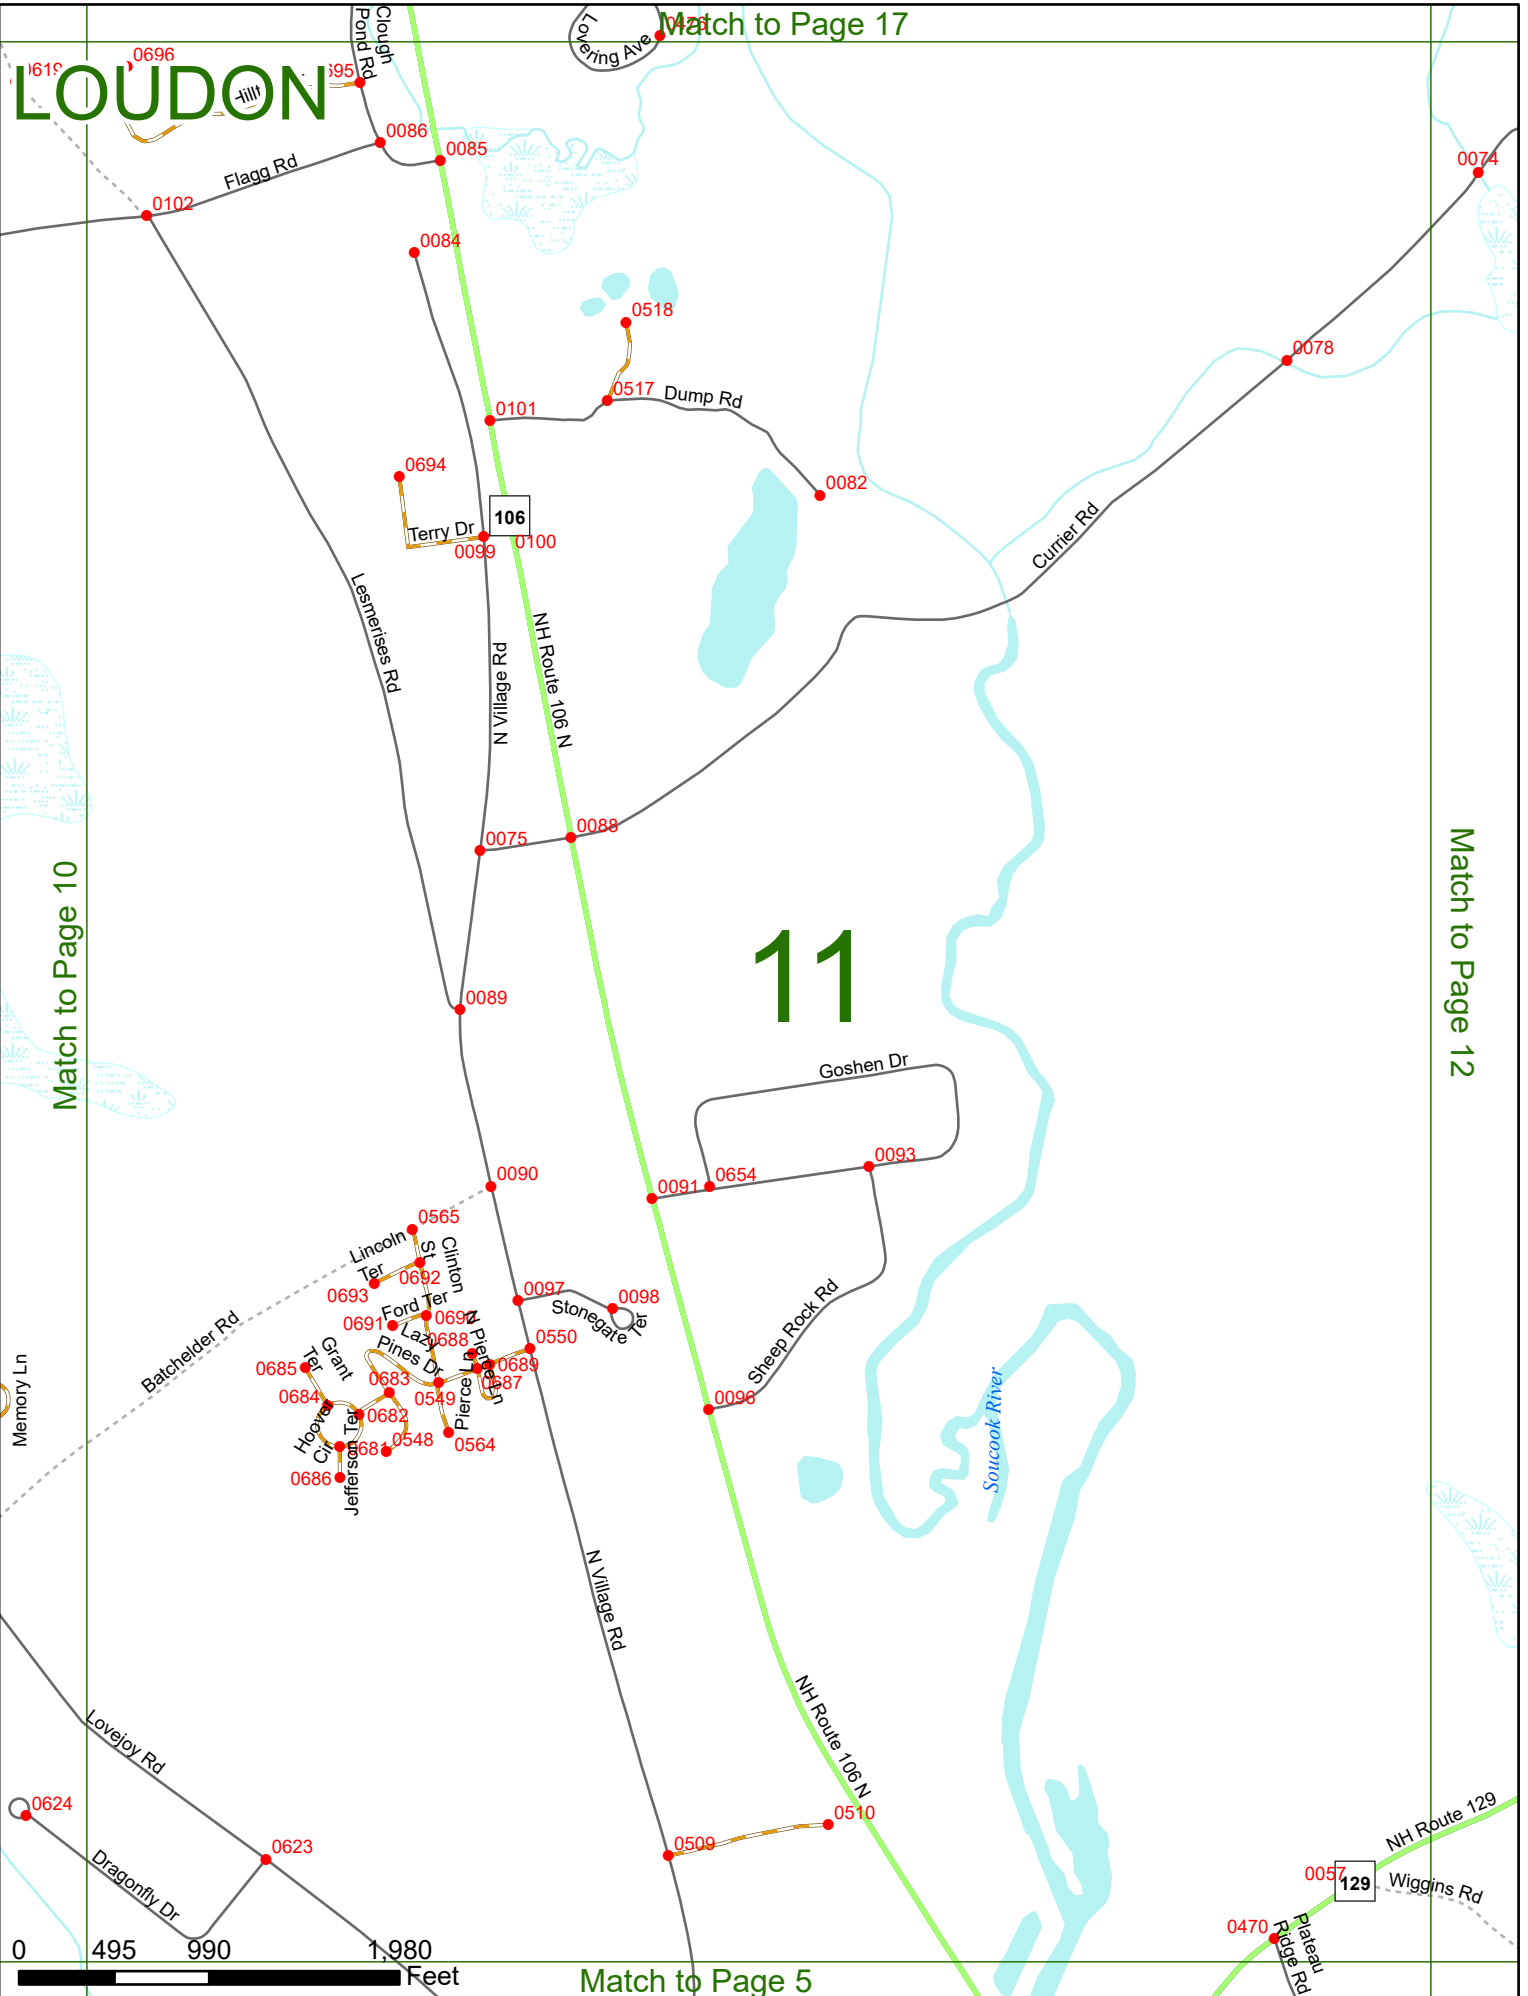

LOUDON

Match to Page 17

Match to Page 10

Match to Page 12

11

Match to Page 5