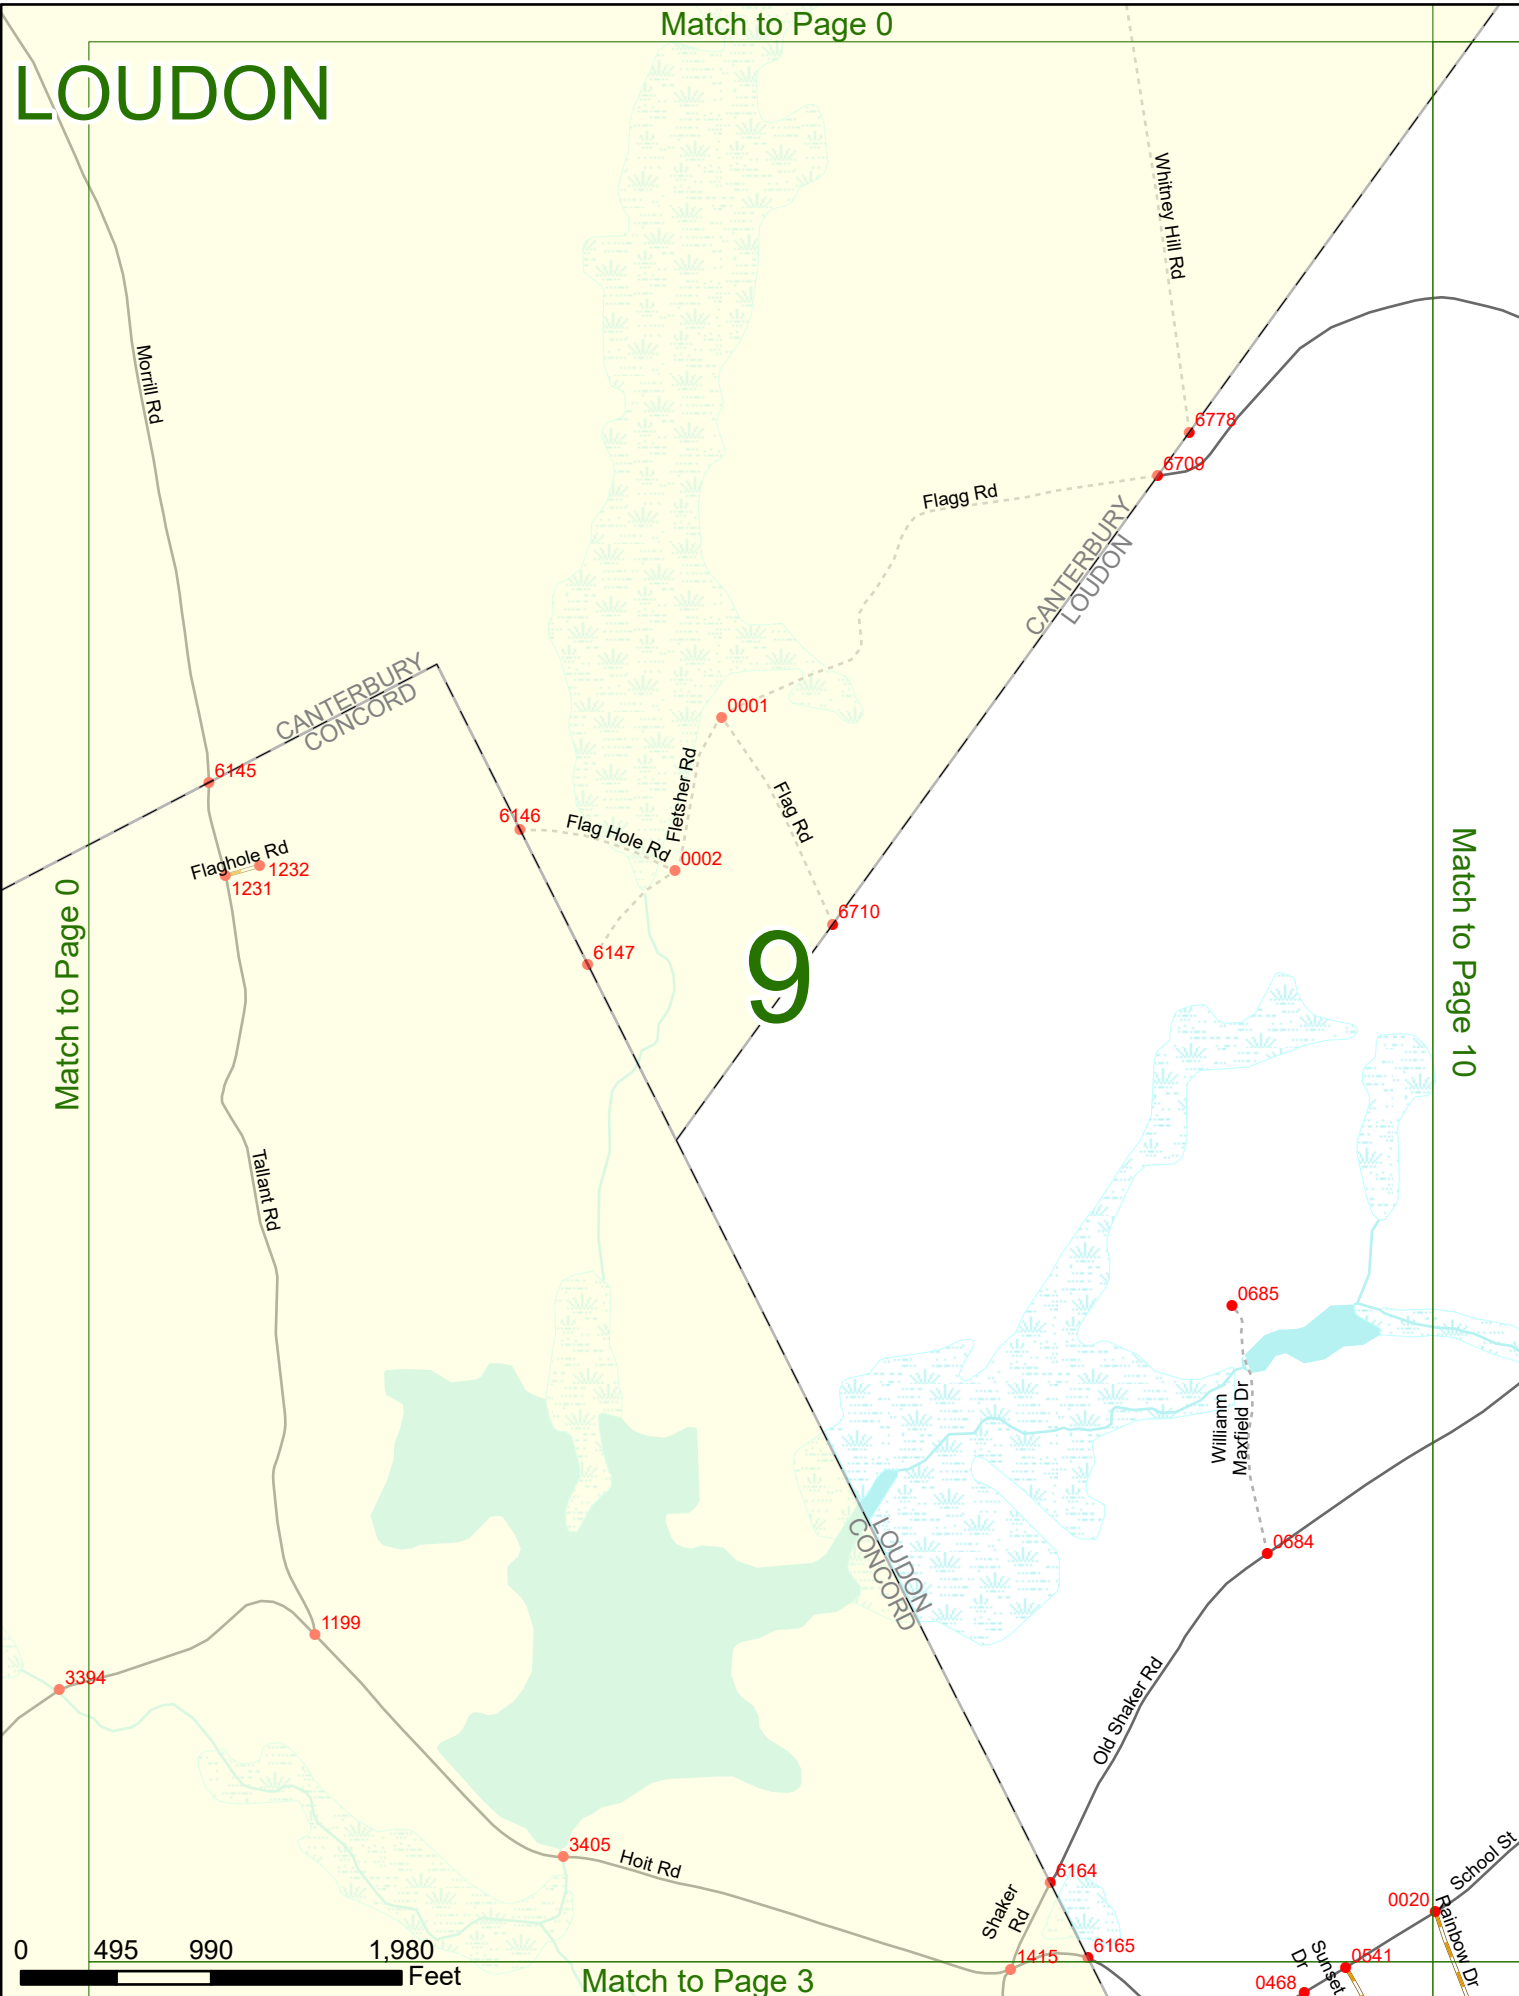

LOUDON

Match to Page 0

Match to Page 10

9