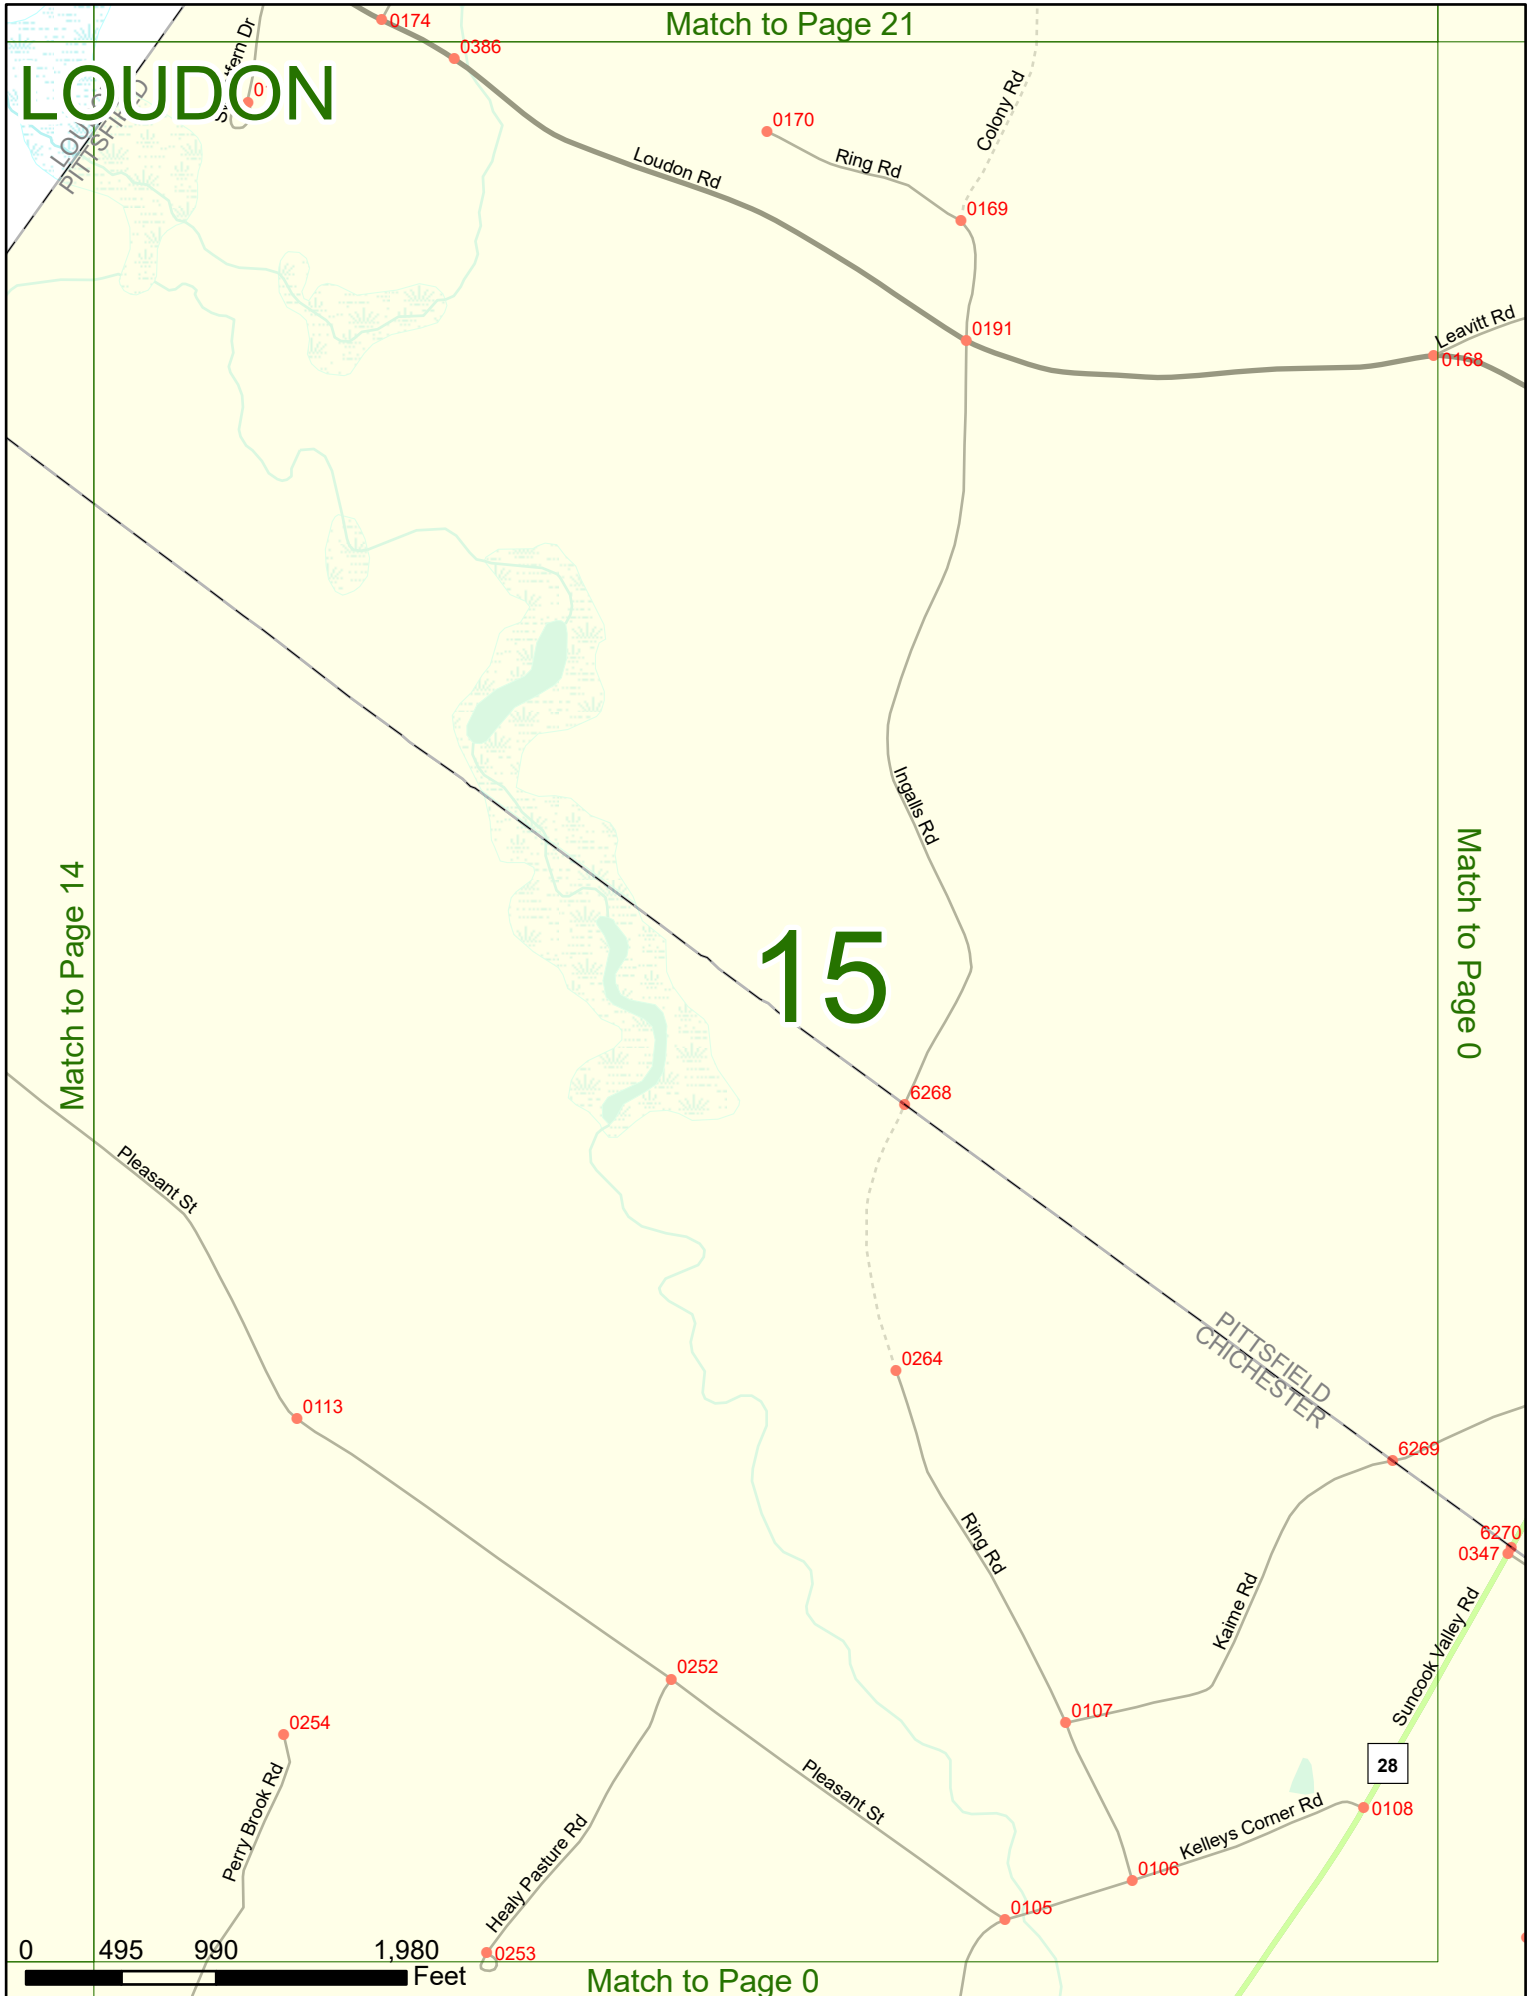

LOUDON

Match to Page 21

15

Match to Page 14

Match to Page 0

0 495 990 1,980 Feet

Match to Page 0