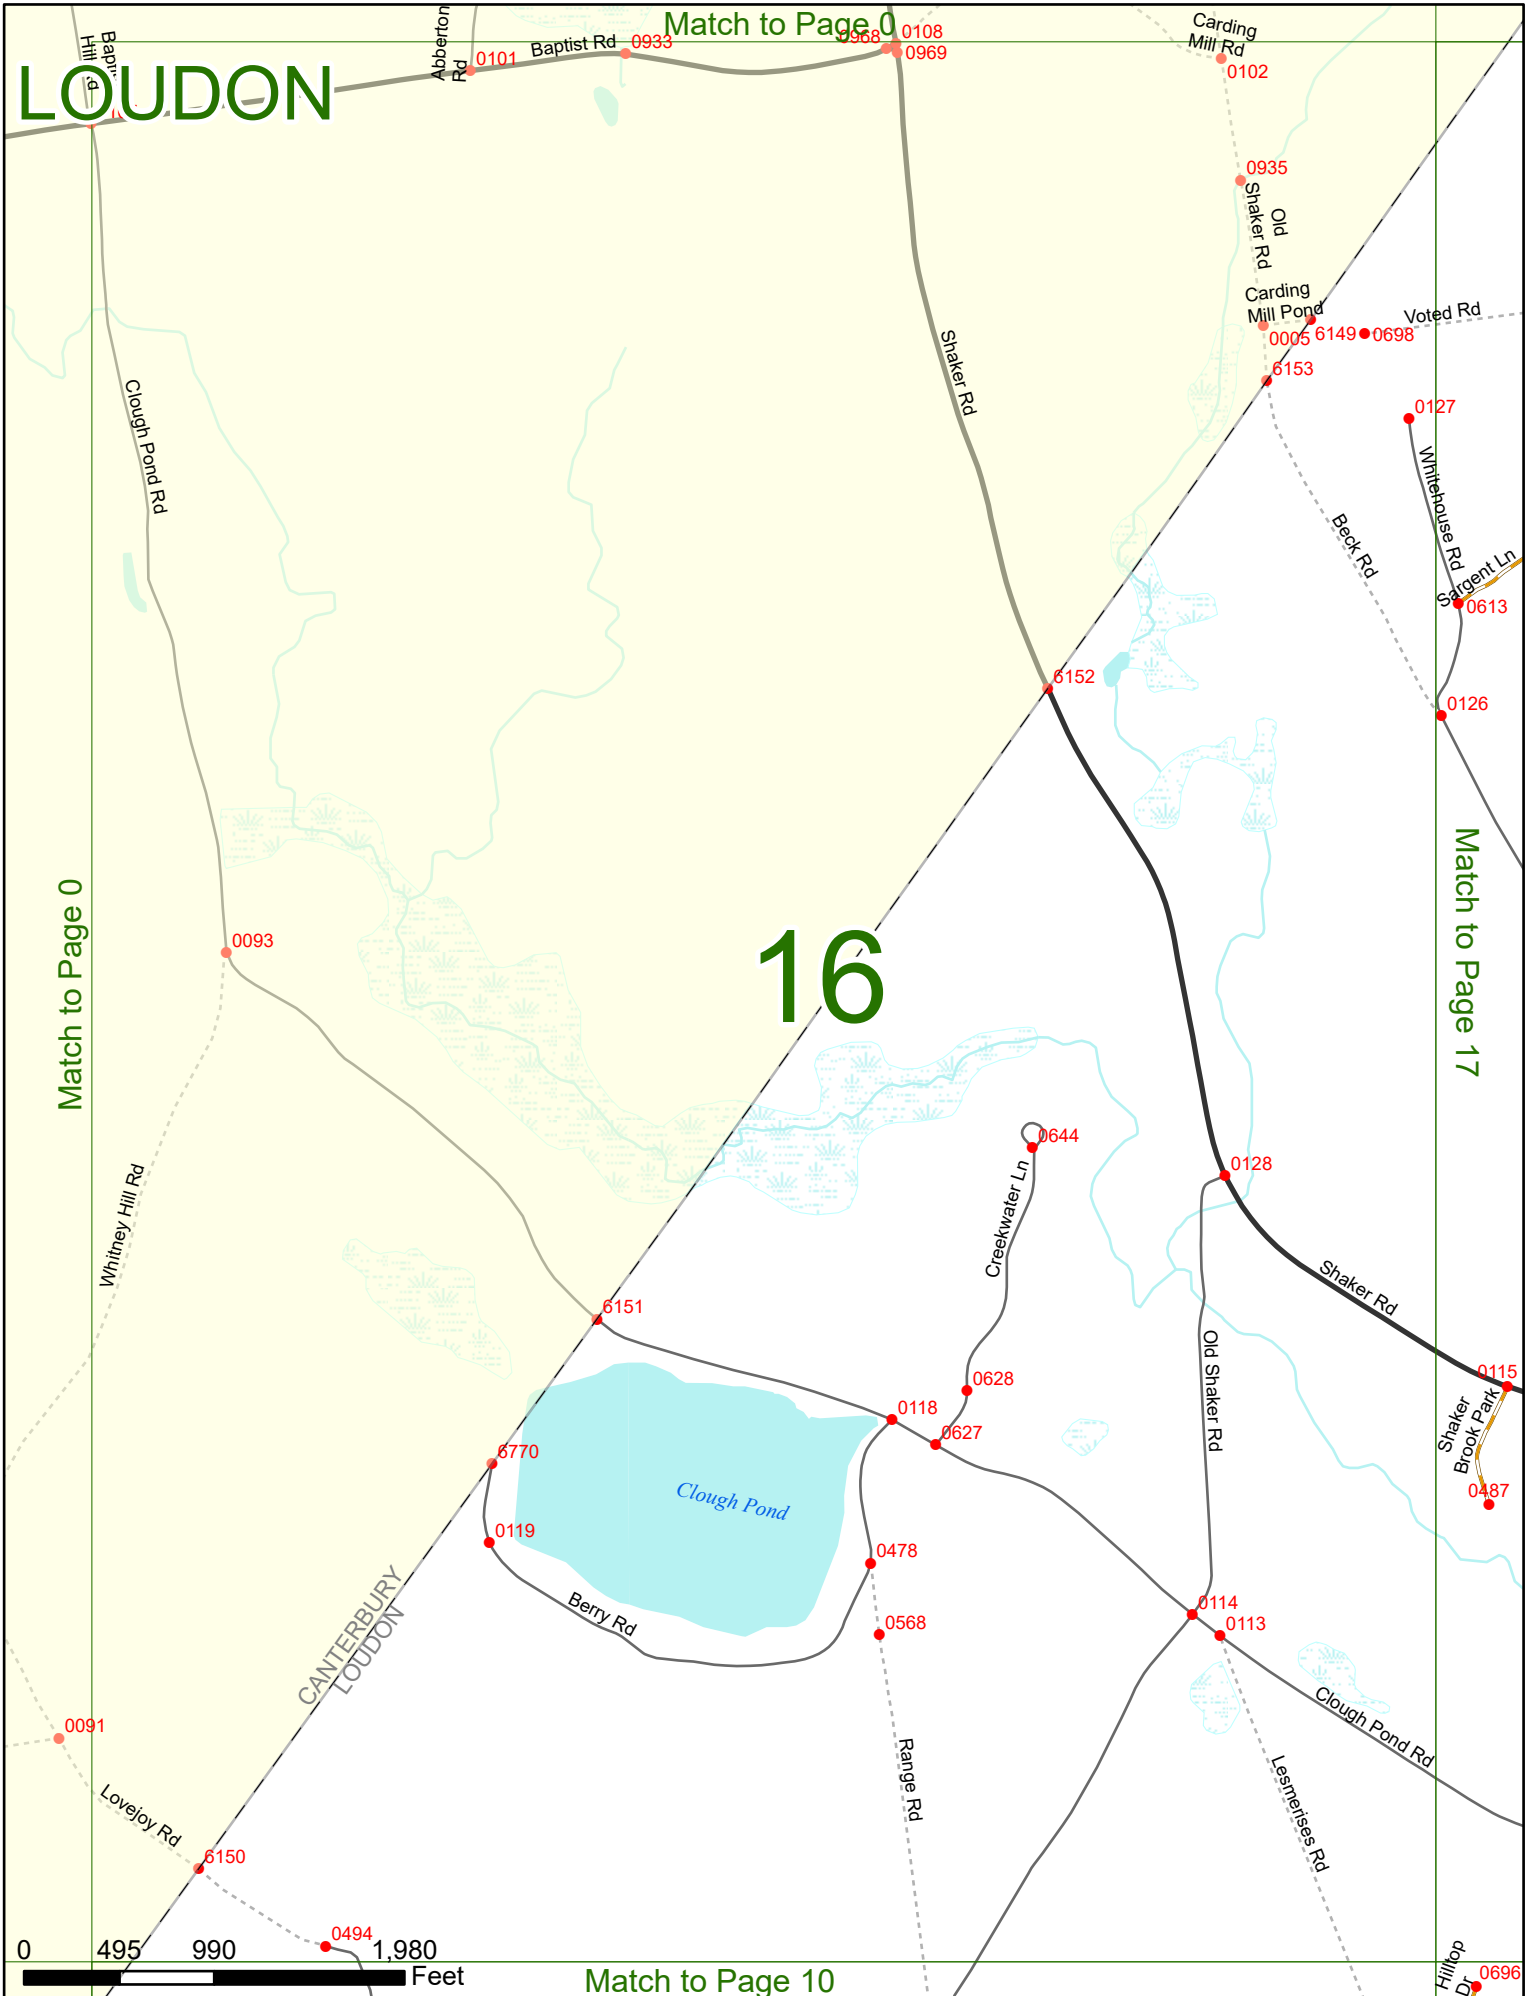

LOUDON

Match to Page 0

16

Match to Page 0

Match to Page 17

Match to Page 10