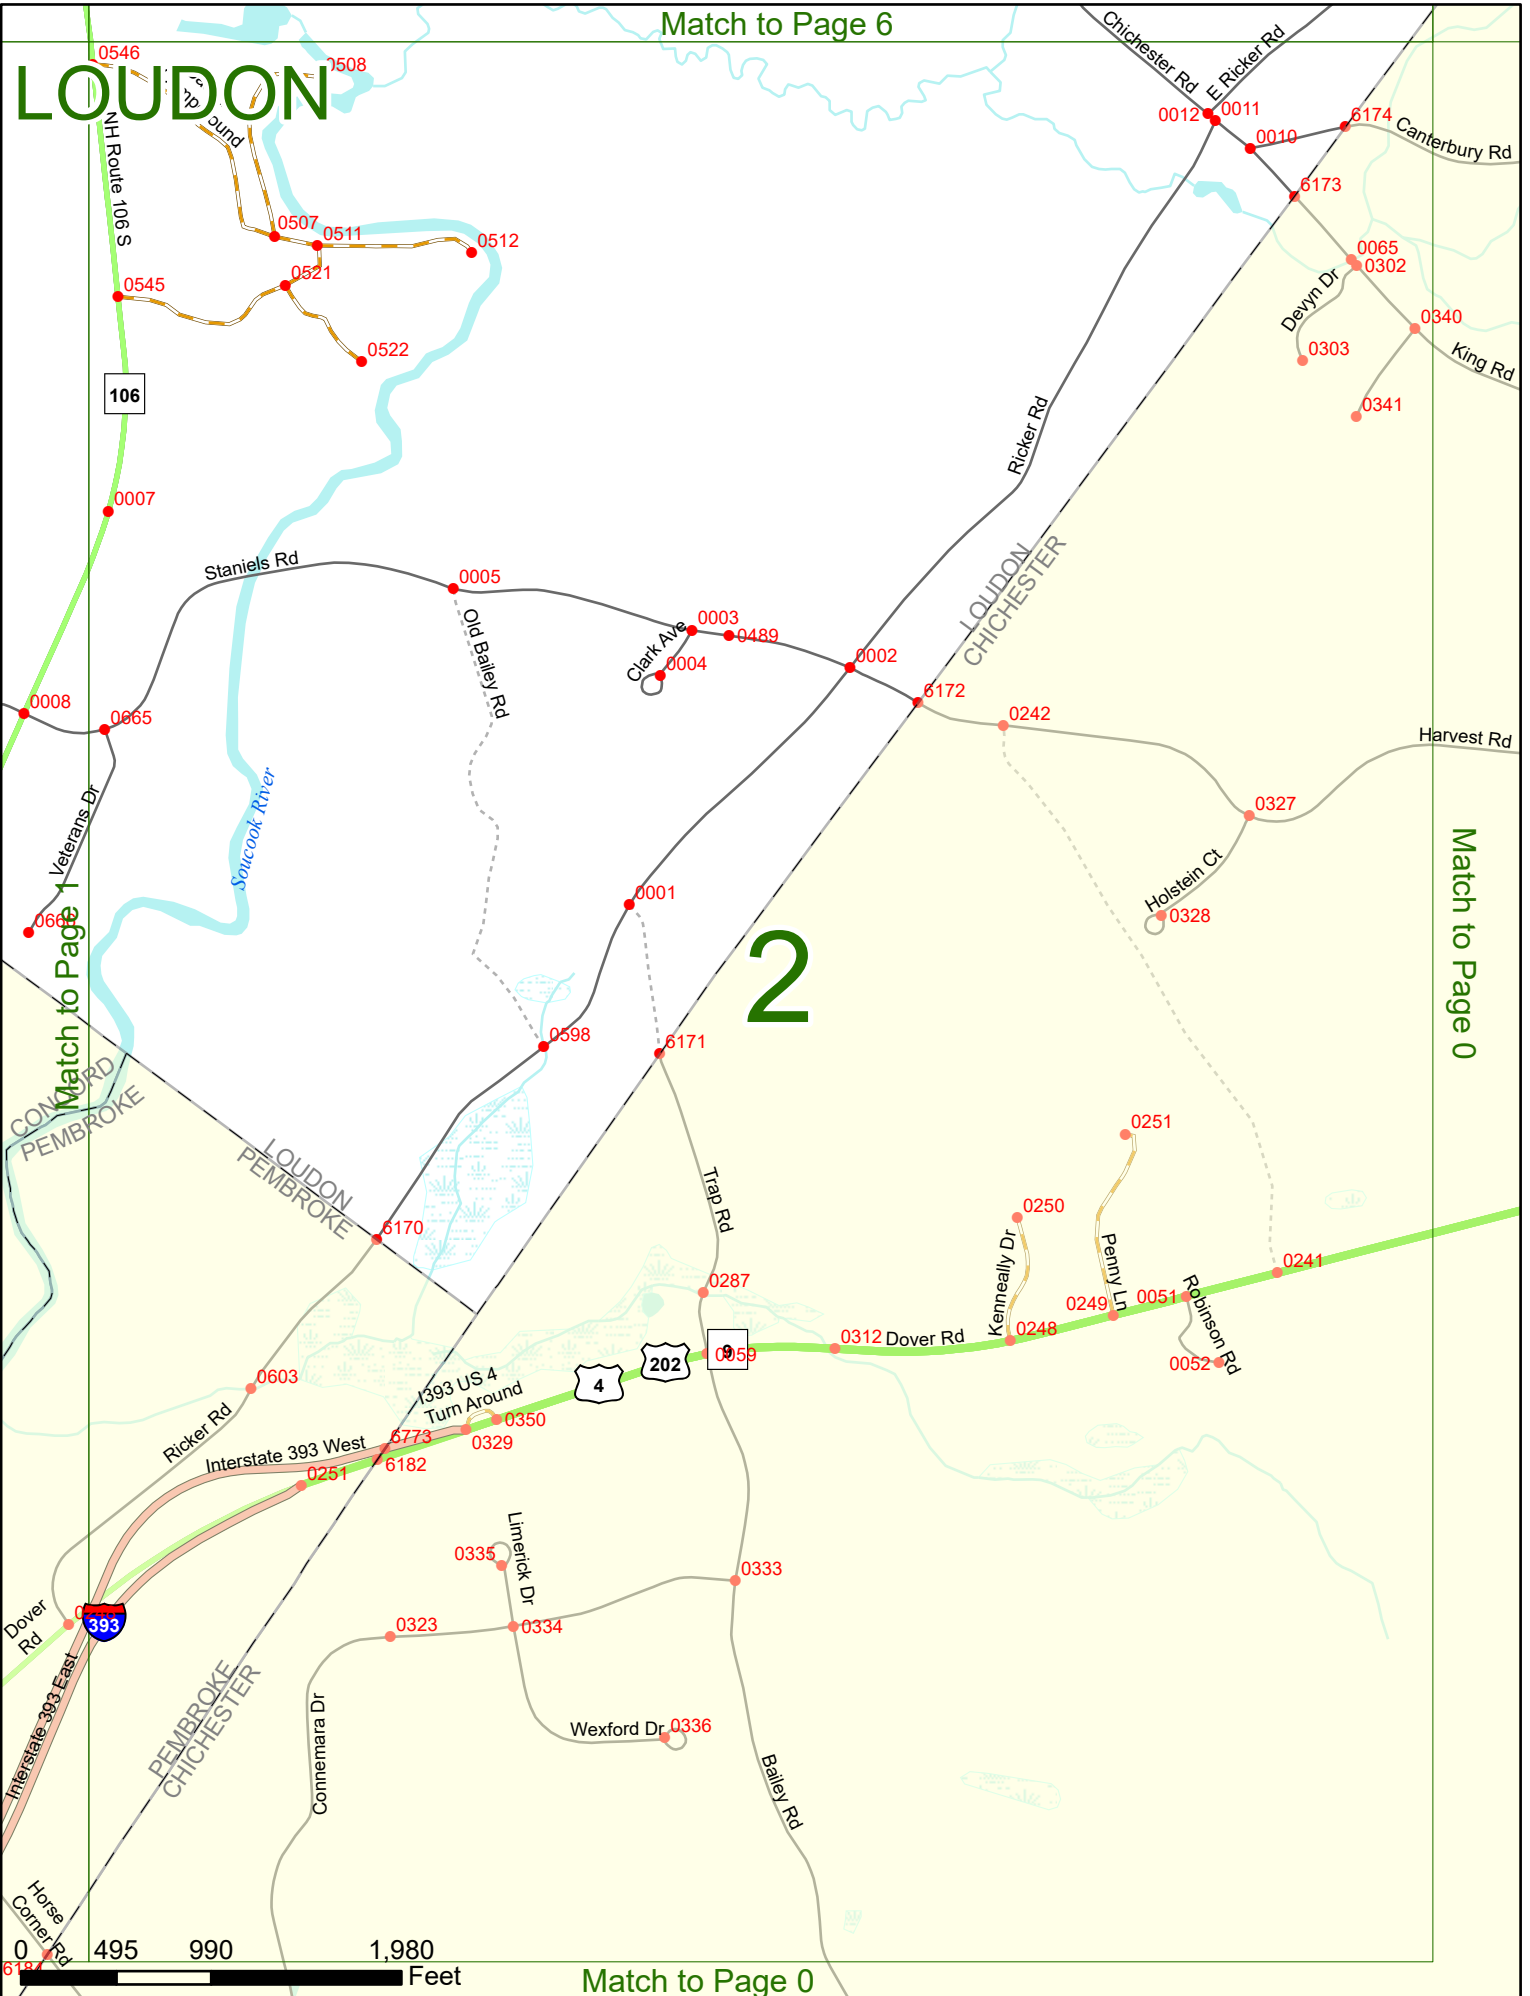

0 495 990 1,980 Feet

Interstate 393 West

Match to Page 0

Match to Page 6

LOUDON

2

Match to Page 1

Match to Page 0