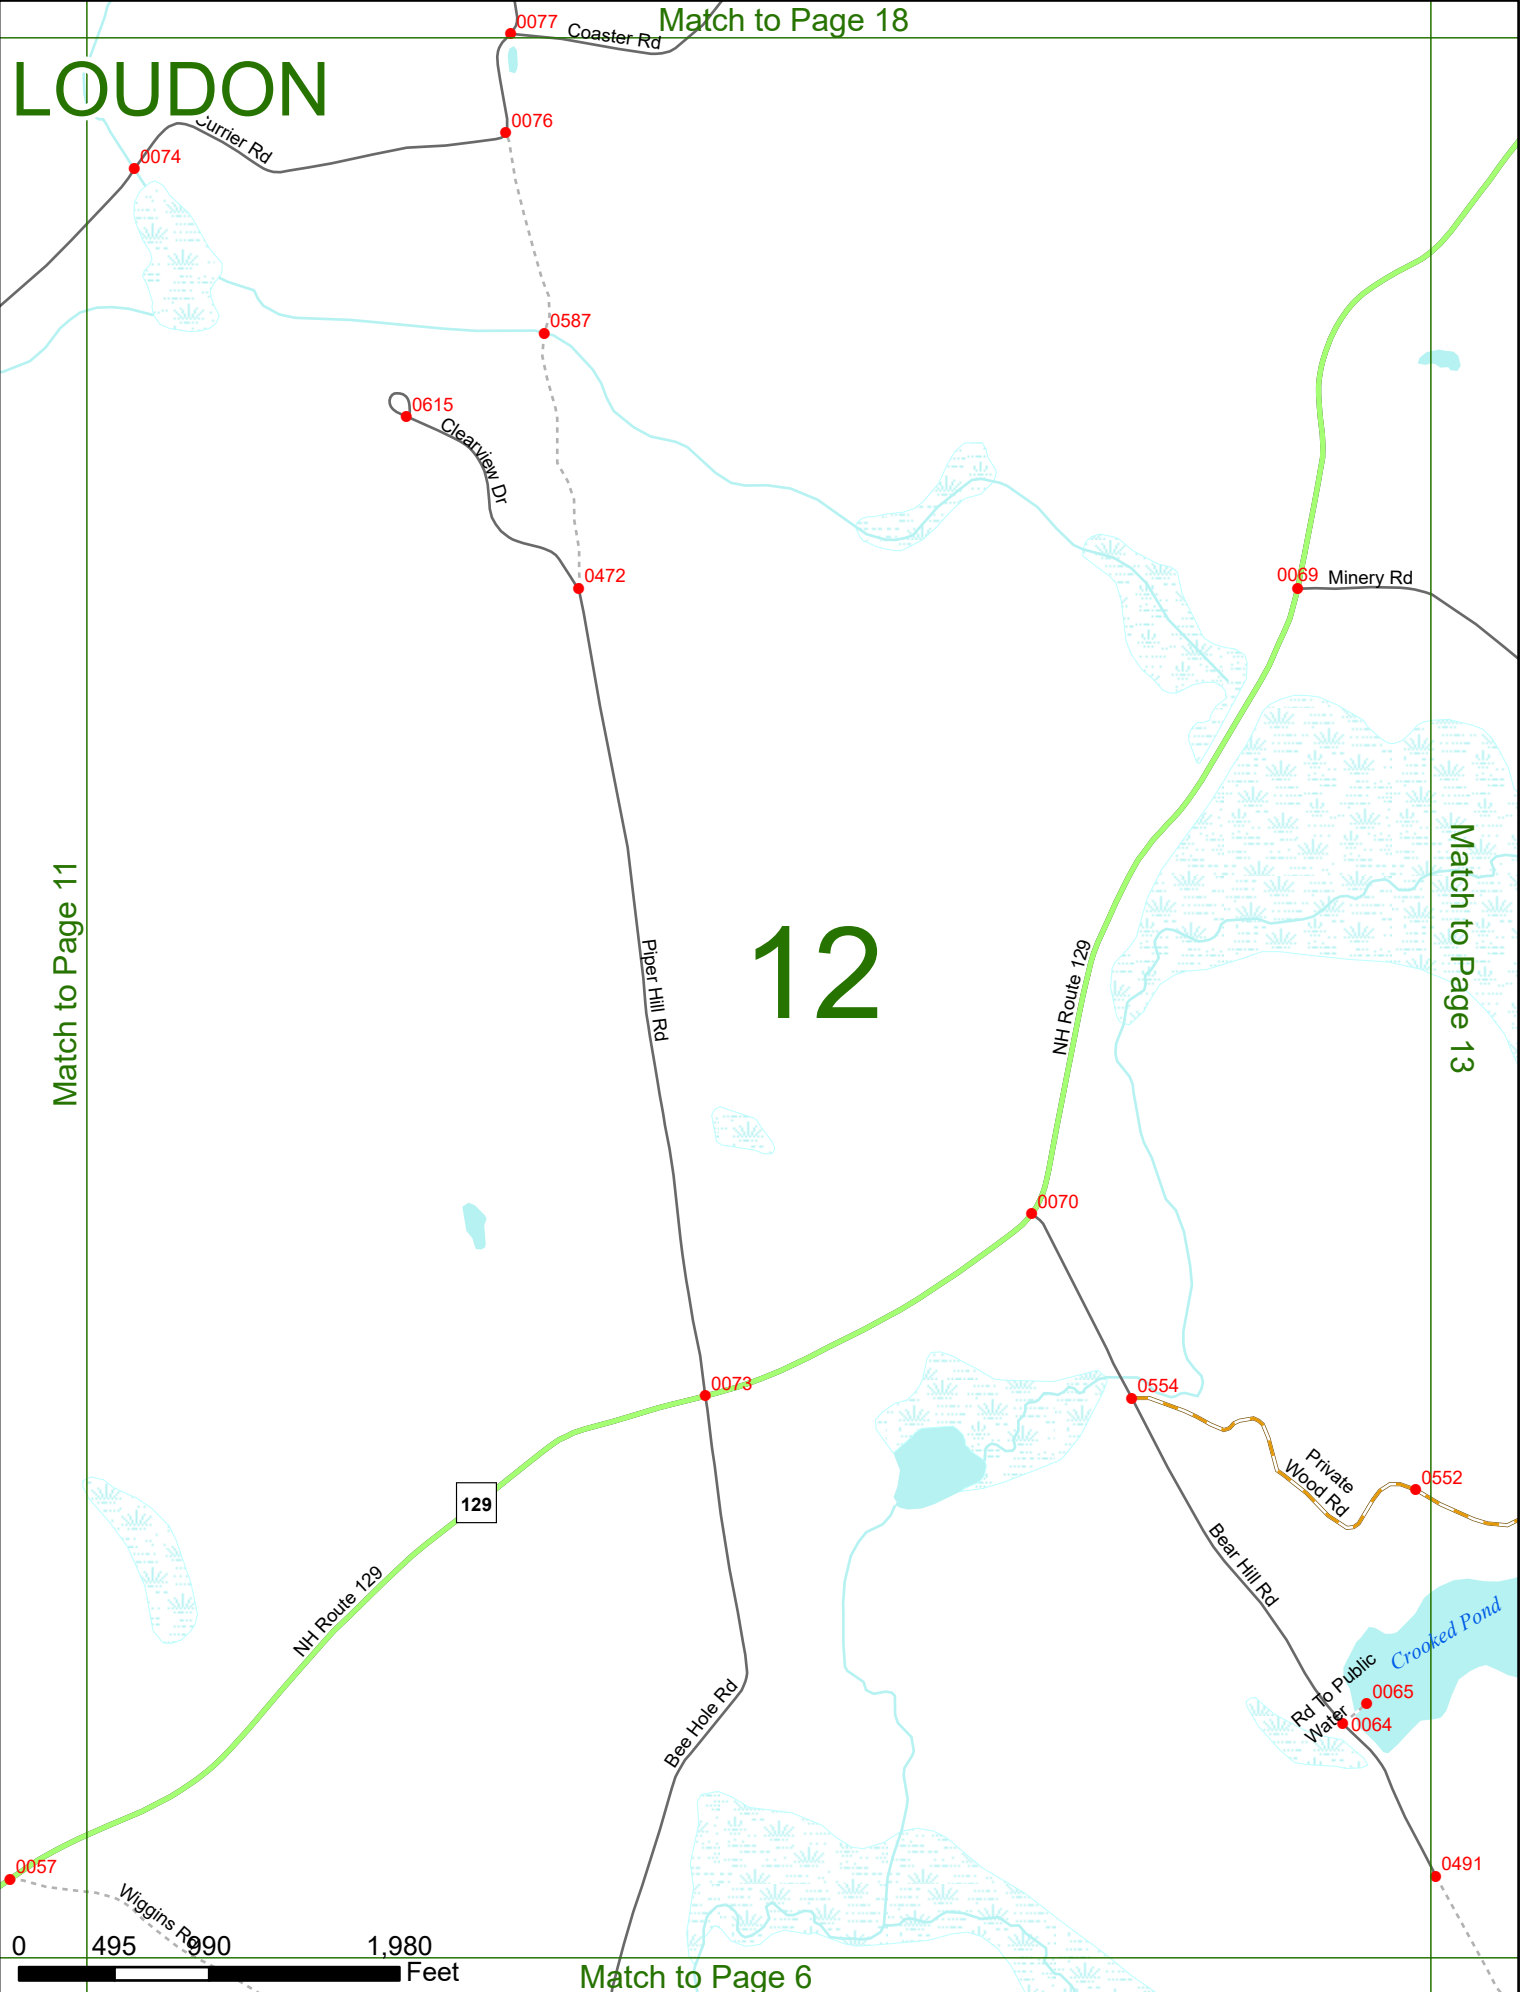

LOUDON

Match to Page 18

12

Match to Page 11

Match to Page 13

Match to Page 6