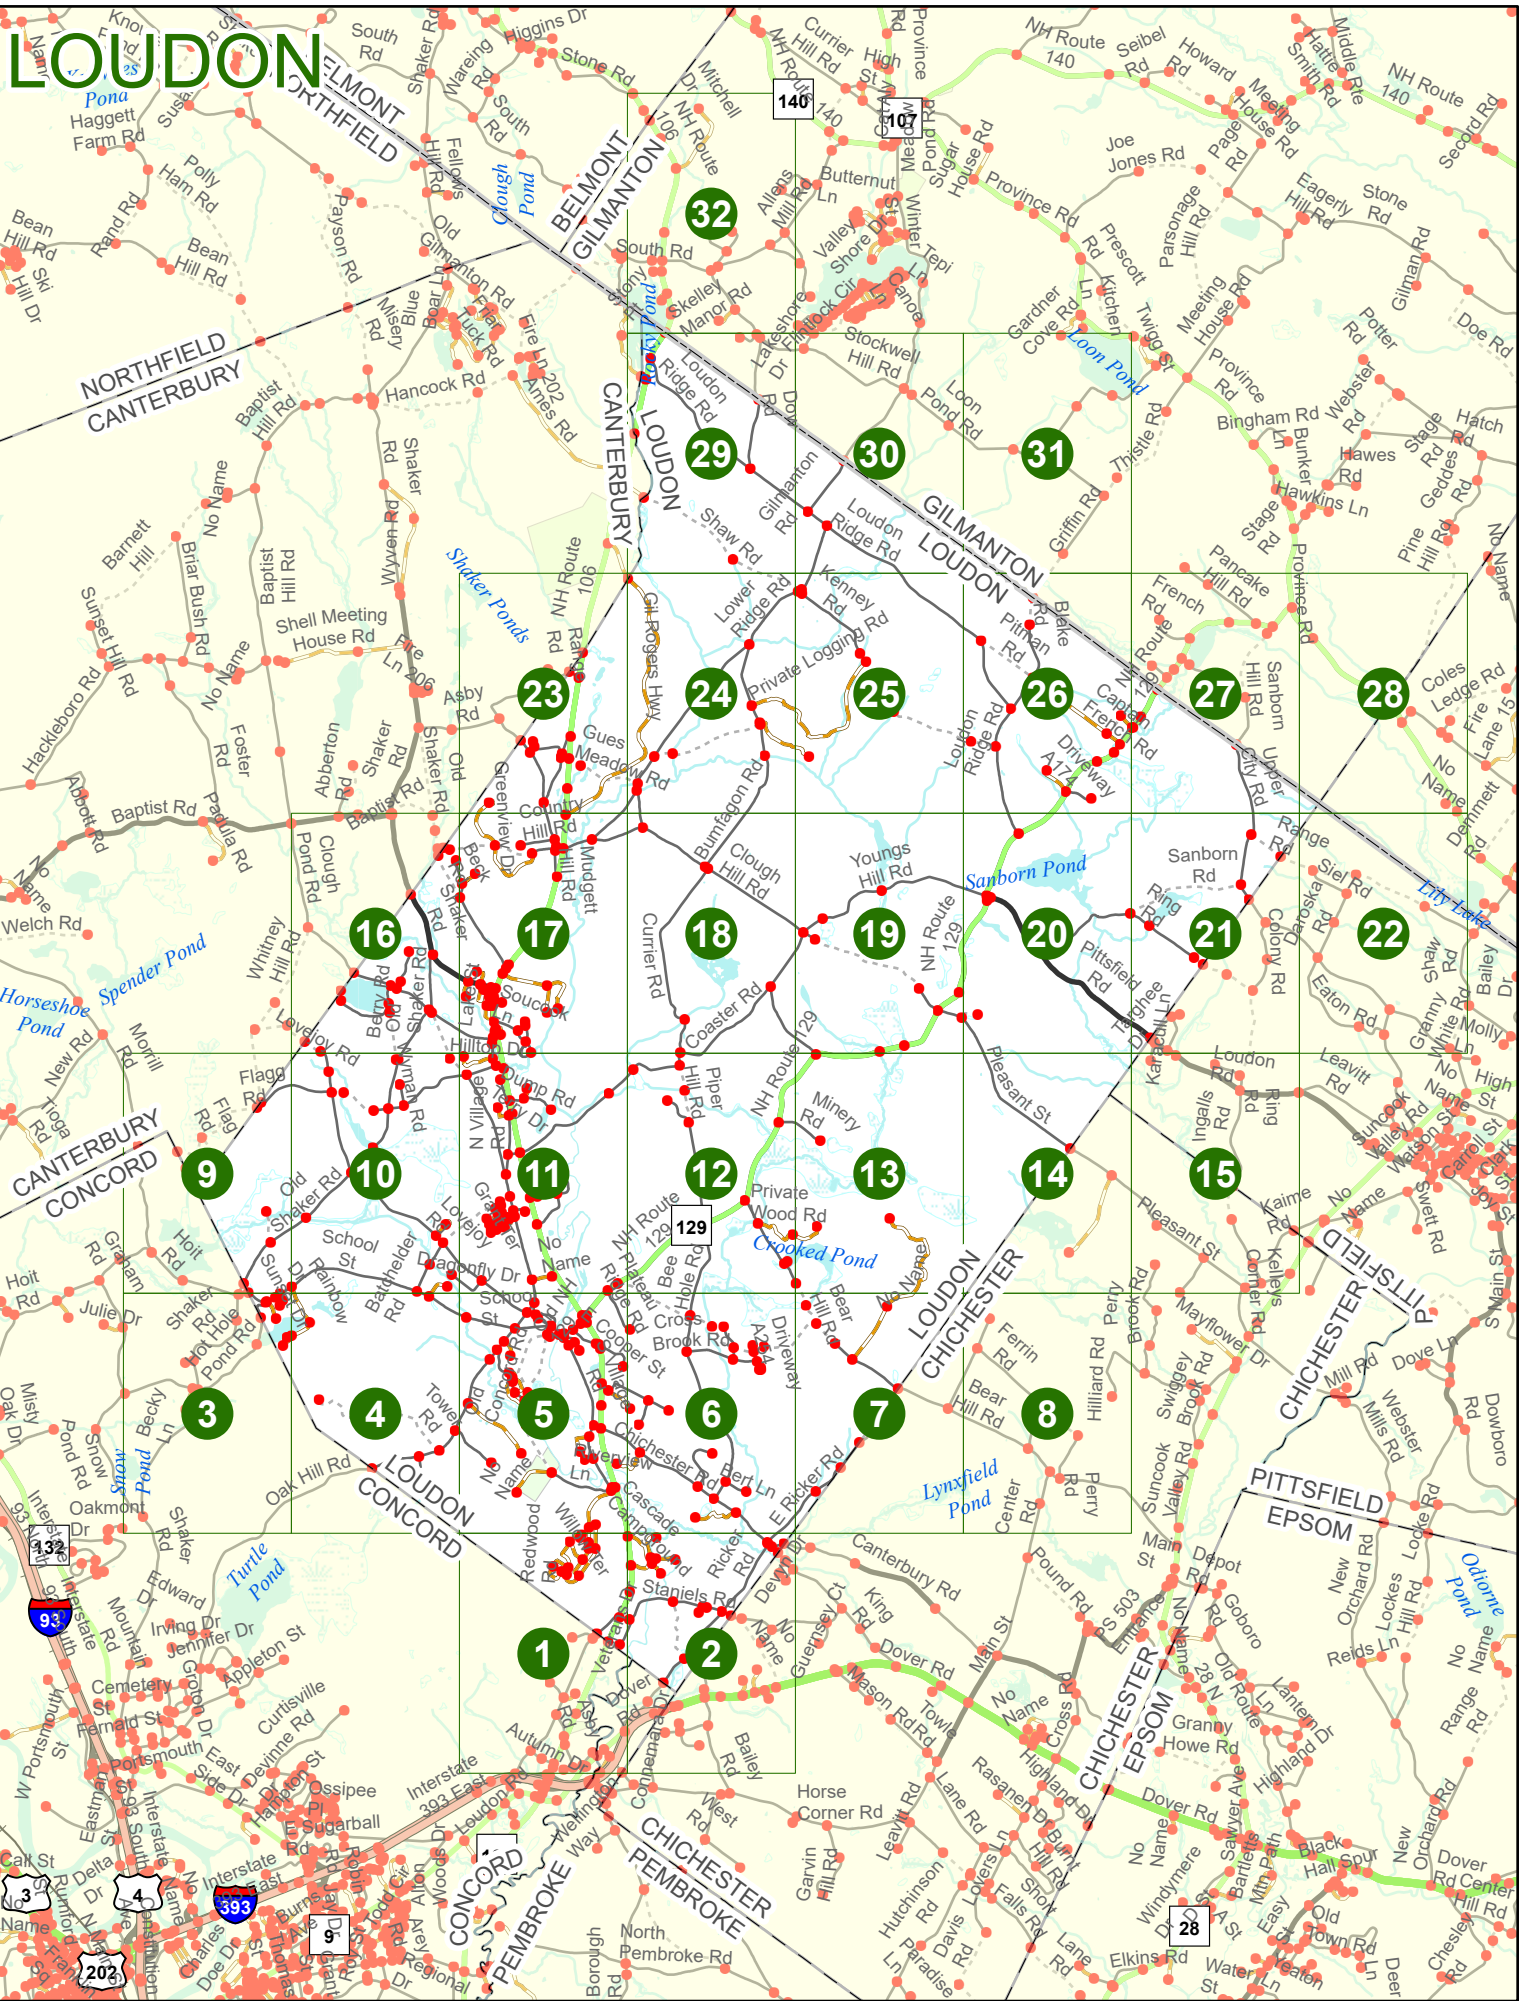

Maps and data sets are not guaranteed to be free from errors and omissions. Data is in a constant state of update and correction by various groups and agencies. Information displayed on this map is the best available at the time of publication.

2025 Nodal Reference Bookmap

LEGEND

NHDOT will accept crash locations based on the State of NH Uniform Police Traffic Accident Report.

Crash occurred on:

Option 1 Street Address
 123 Main Street

Option 2 Route No and/or Distance from NESW Intesecting Road, Bridge,
 Street name Intersecting Street Town/County line
 Main Street 500 E Oak Street

Option 3 First Node Distance from First Node Second Node
 515 212 632

Option 4 Route No and/or Mile Marker on Interstate Only NESW Mile (Marker)
 Street name
 189S 700 feet S 36.8

Option 3 – Example

Street Name Loudon Road
First Node 803
Distance from First Node 318 Ft
Second Node 813