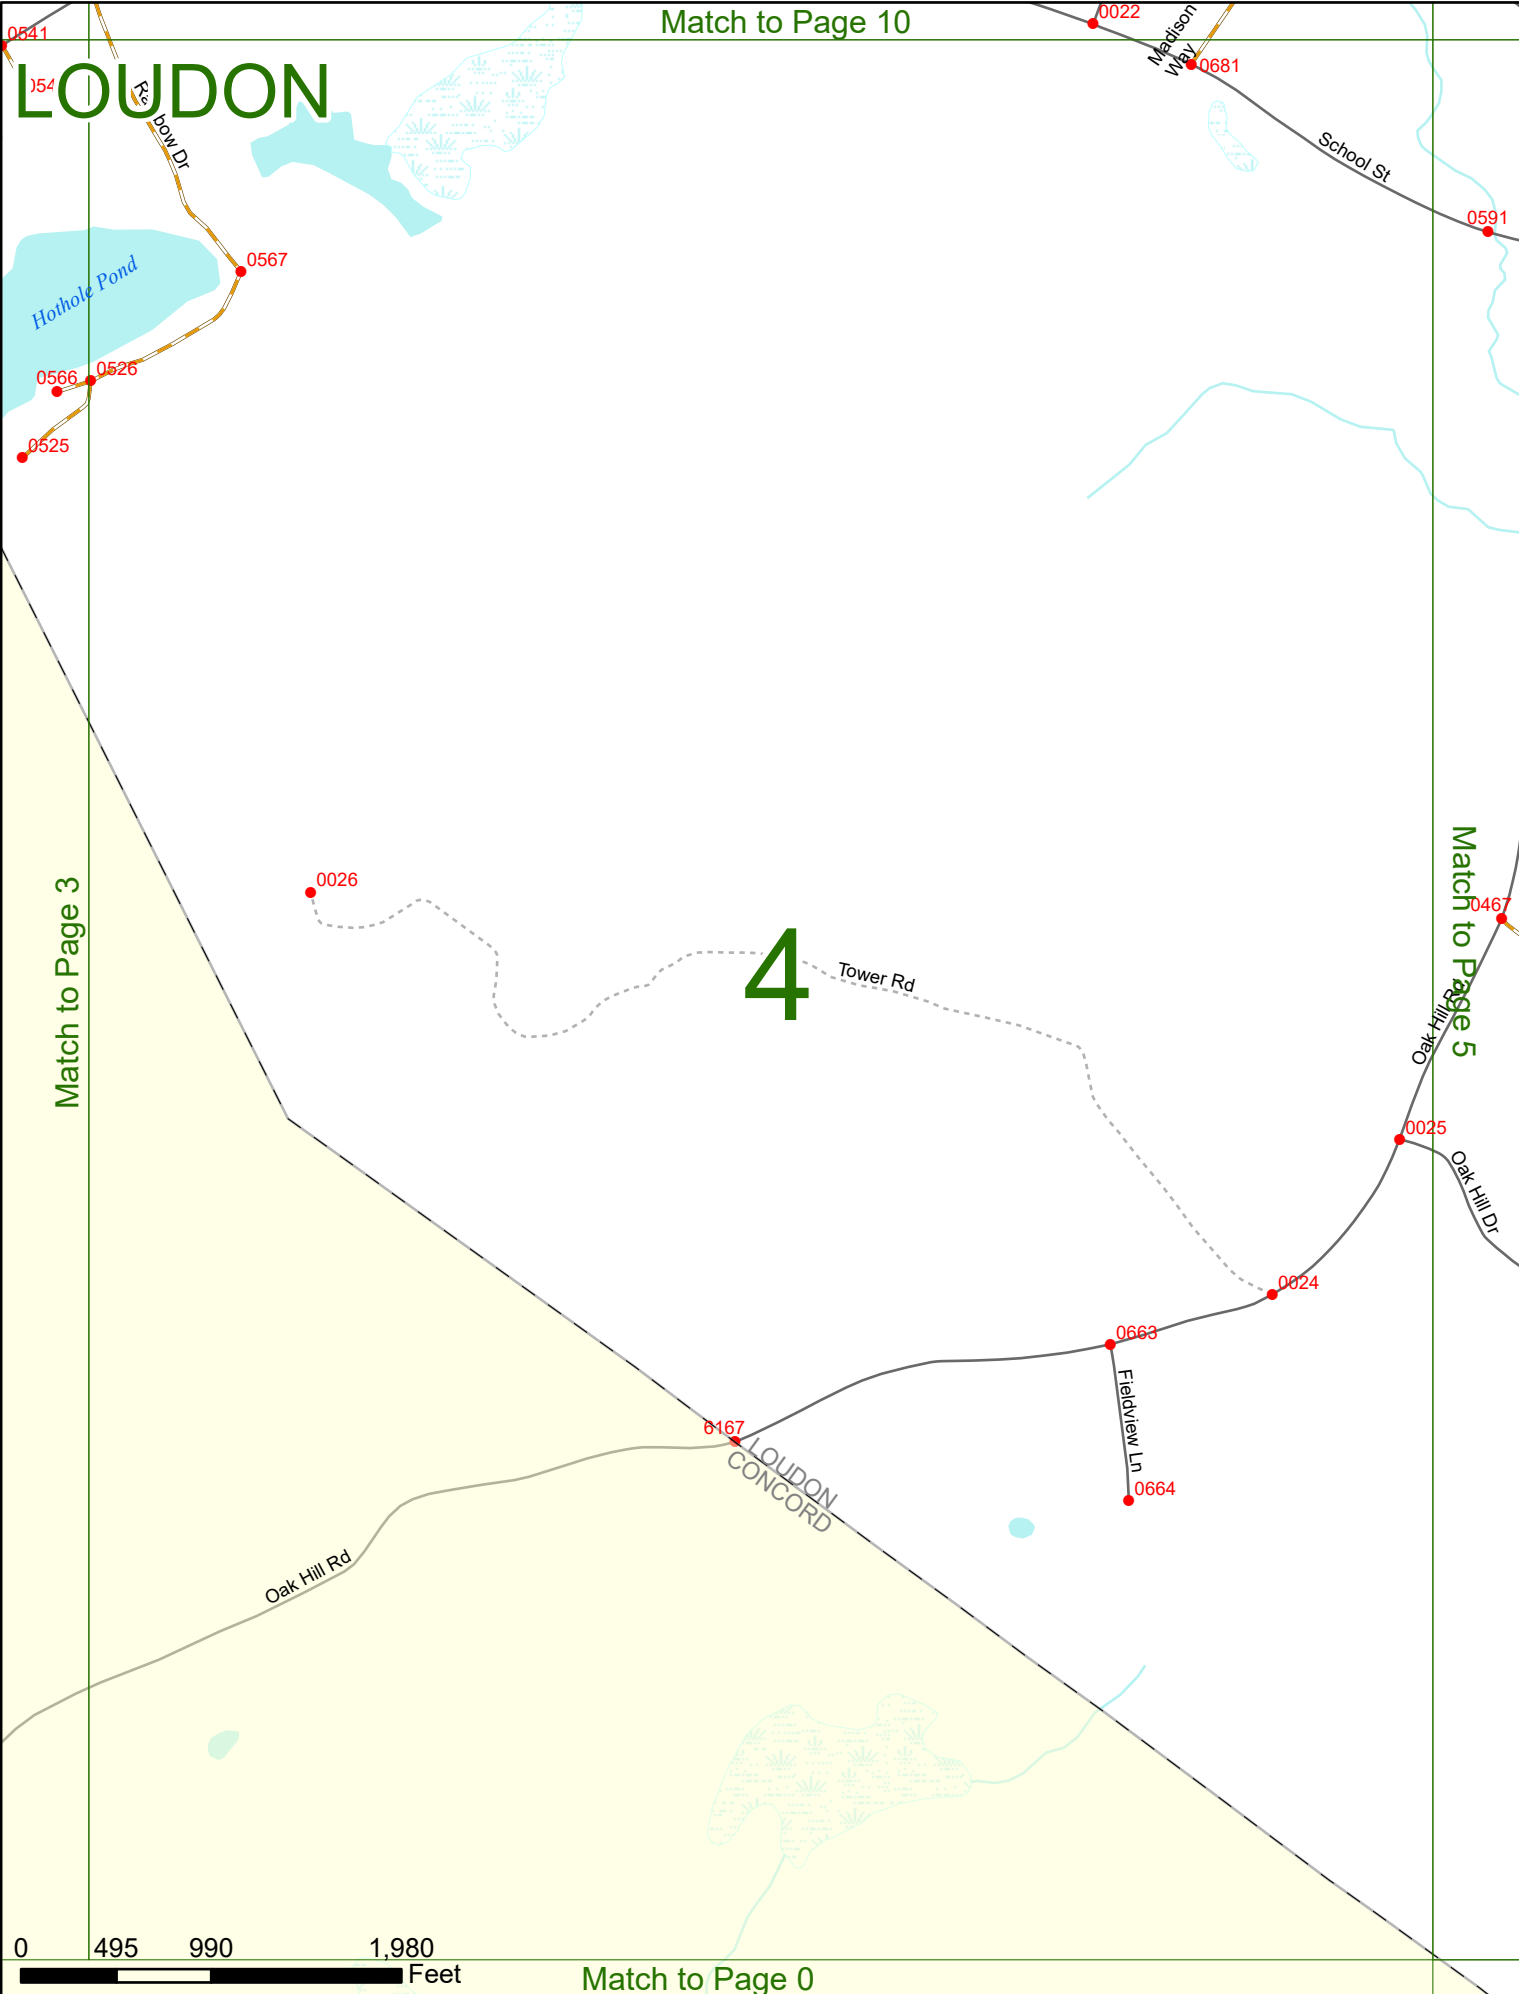

Match to Page 10

LOUDON

Match to Page 0