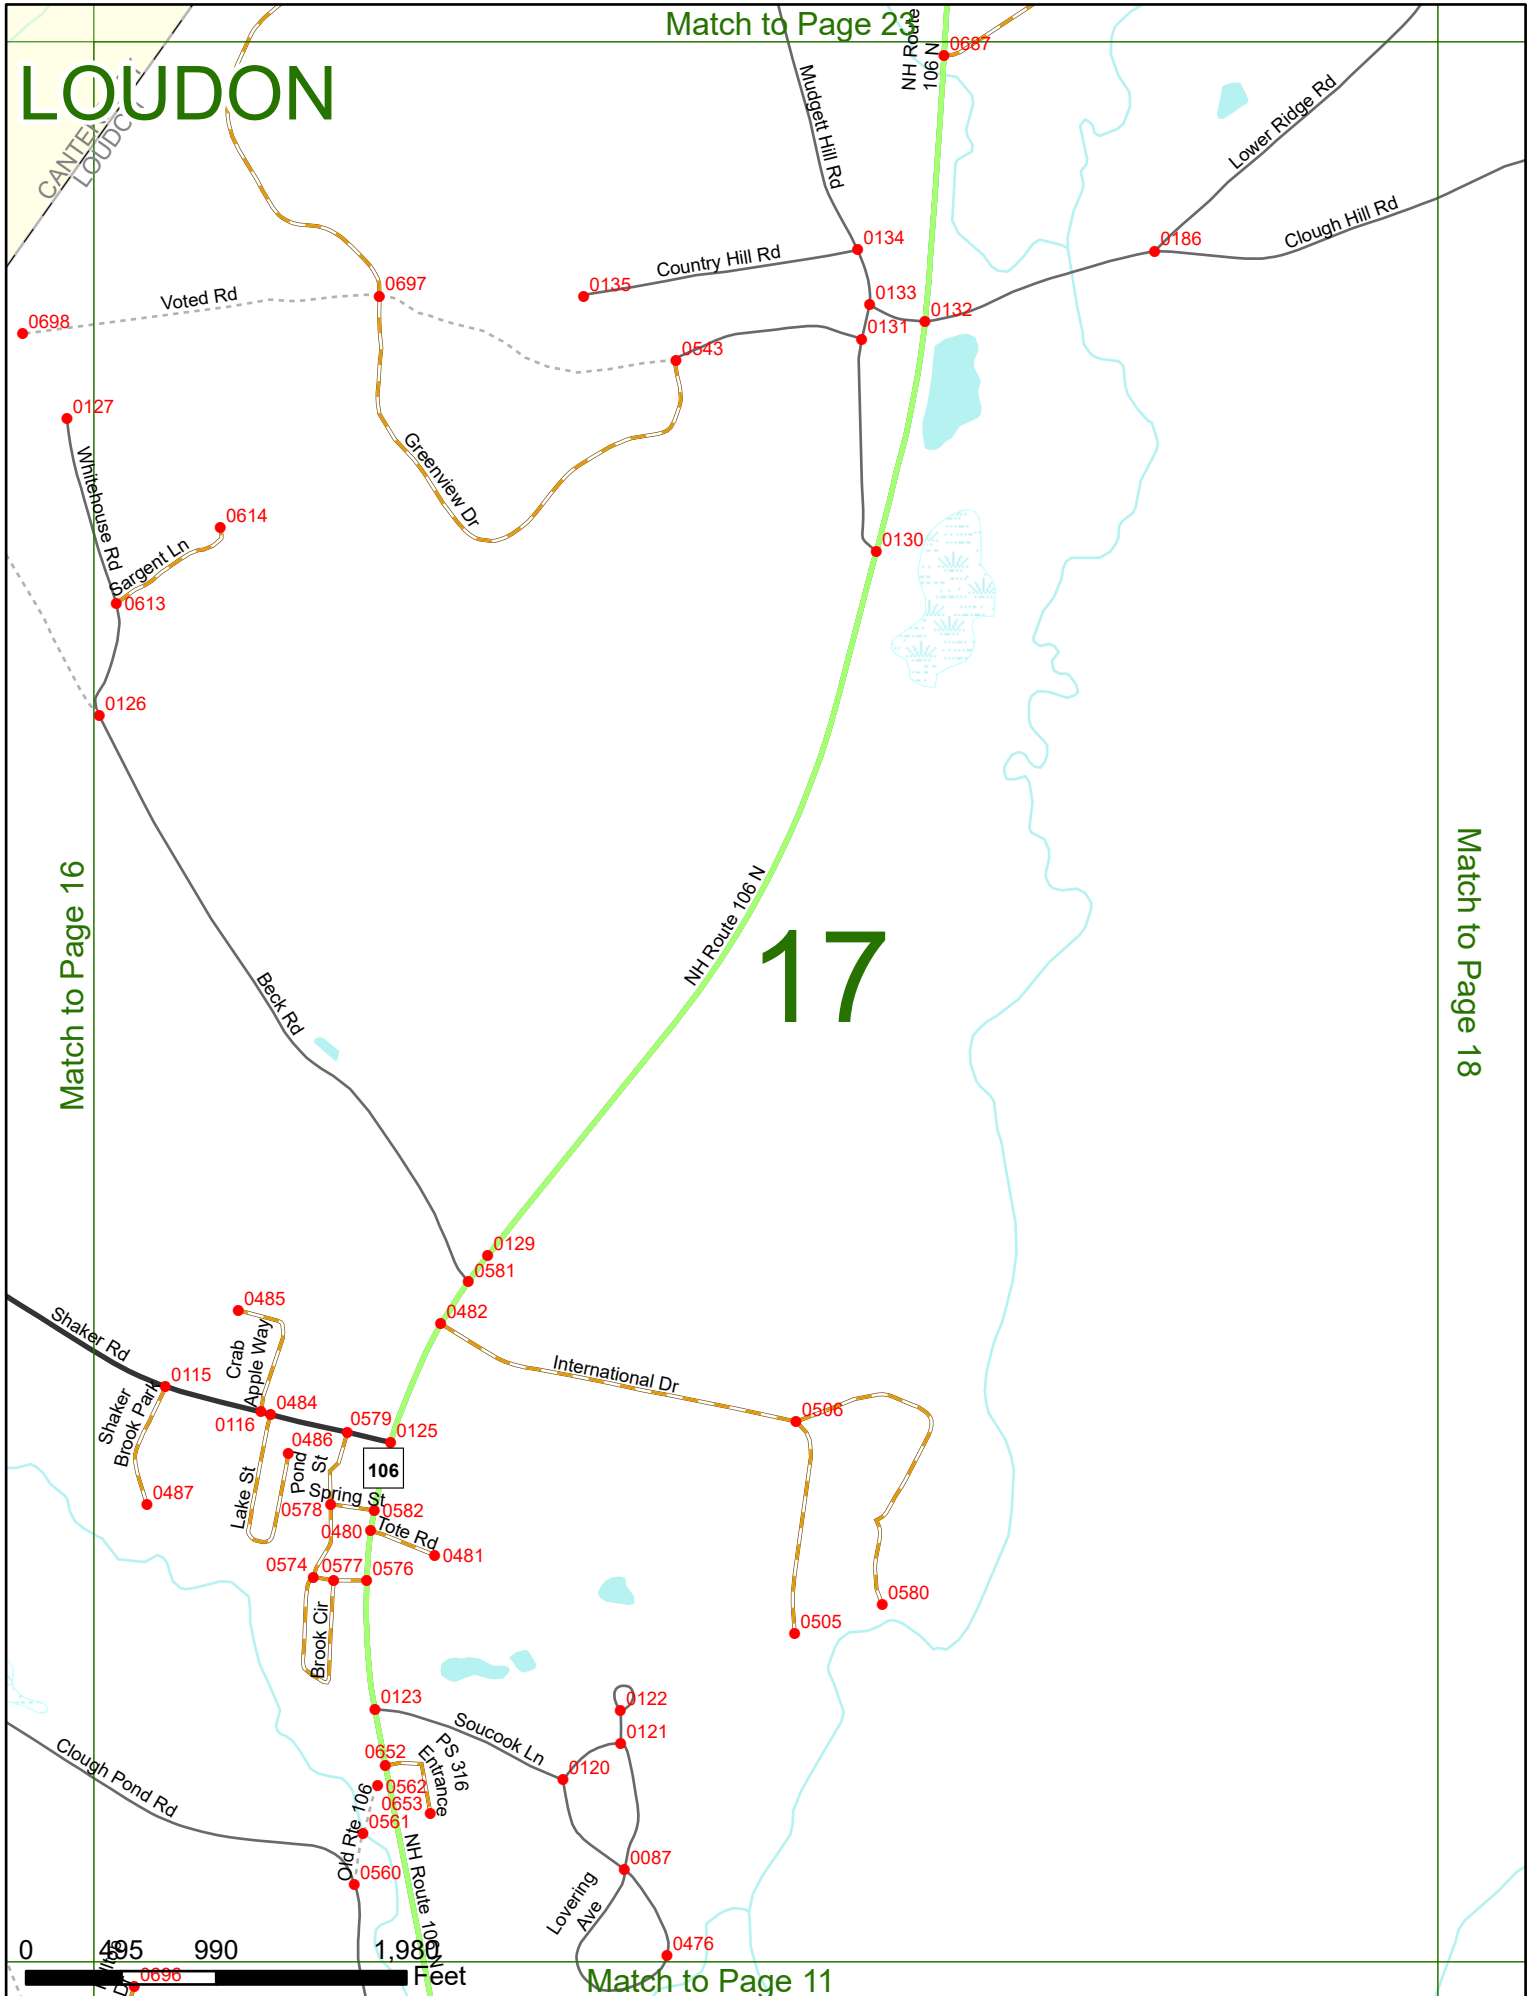

LOUDON

Match to Page 20

17

Match to Page 18

Match to Page 16

Match to Page 11