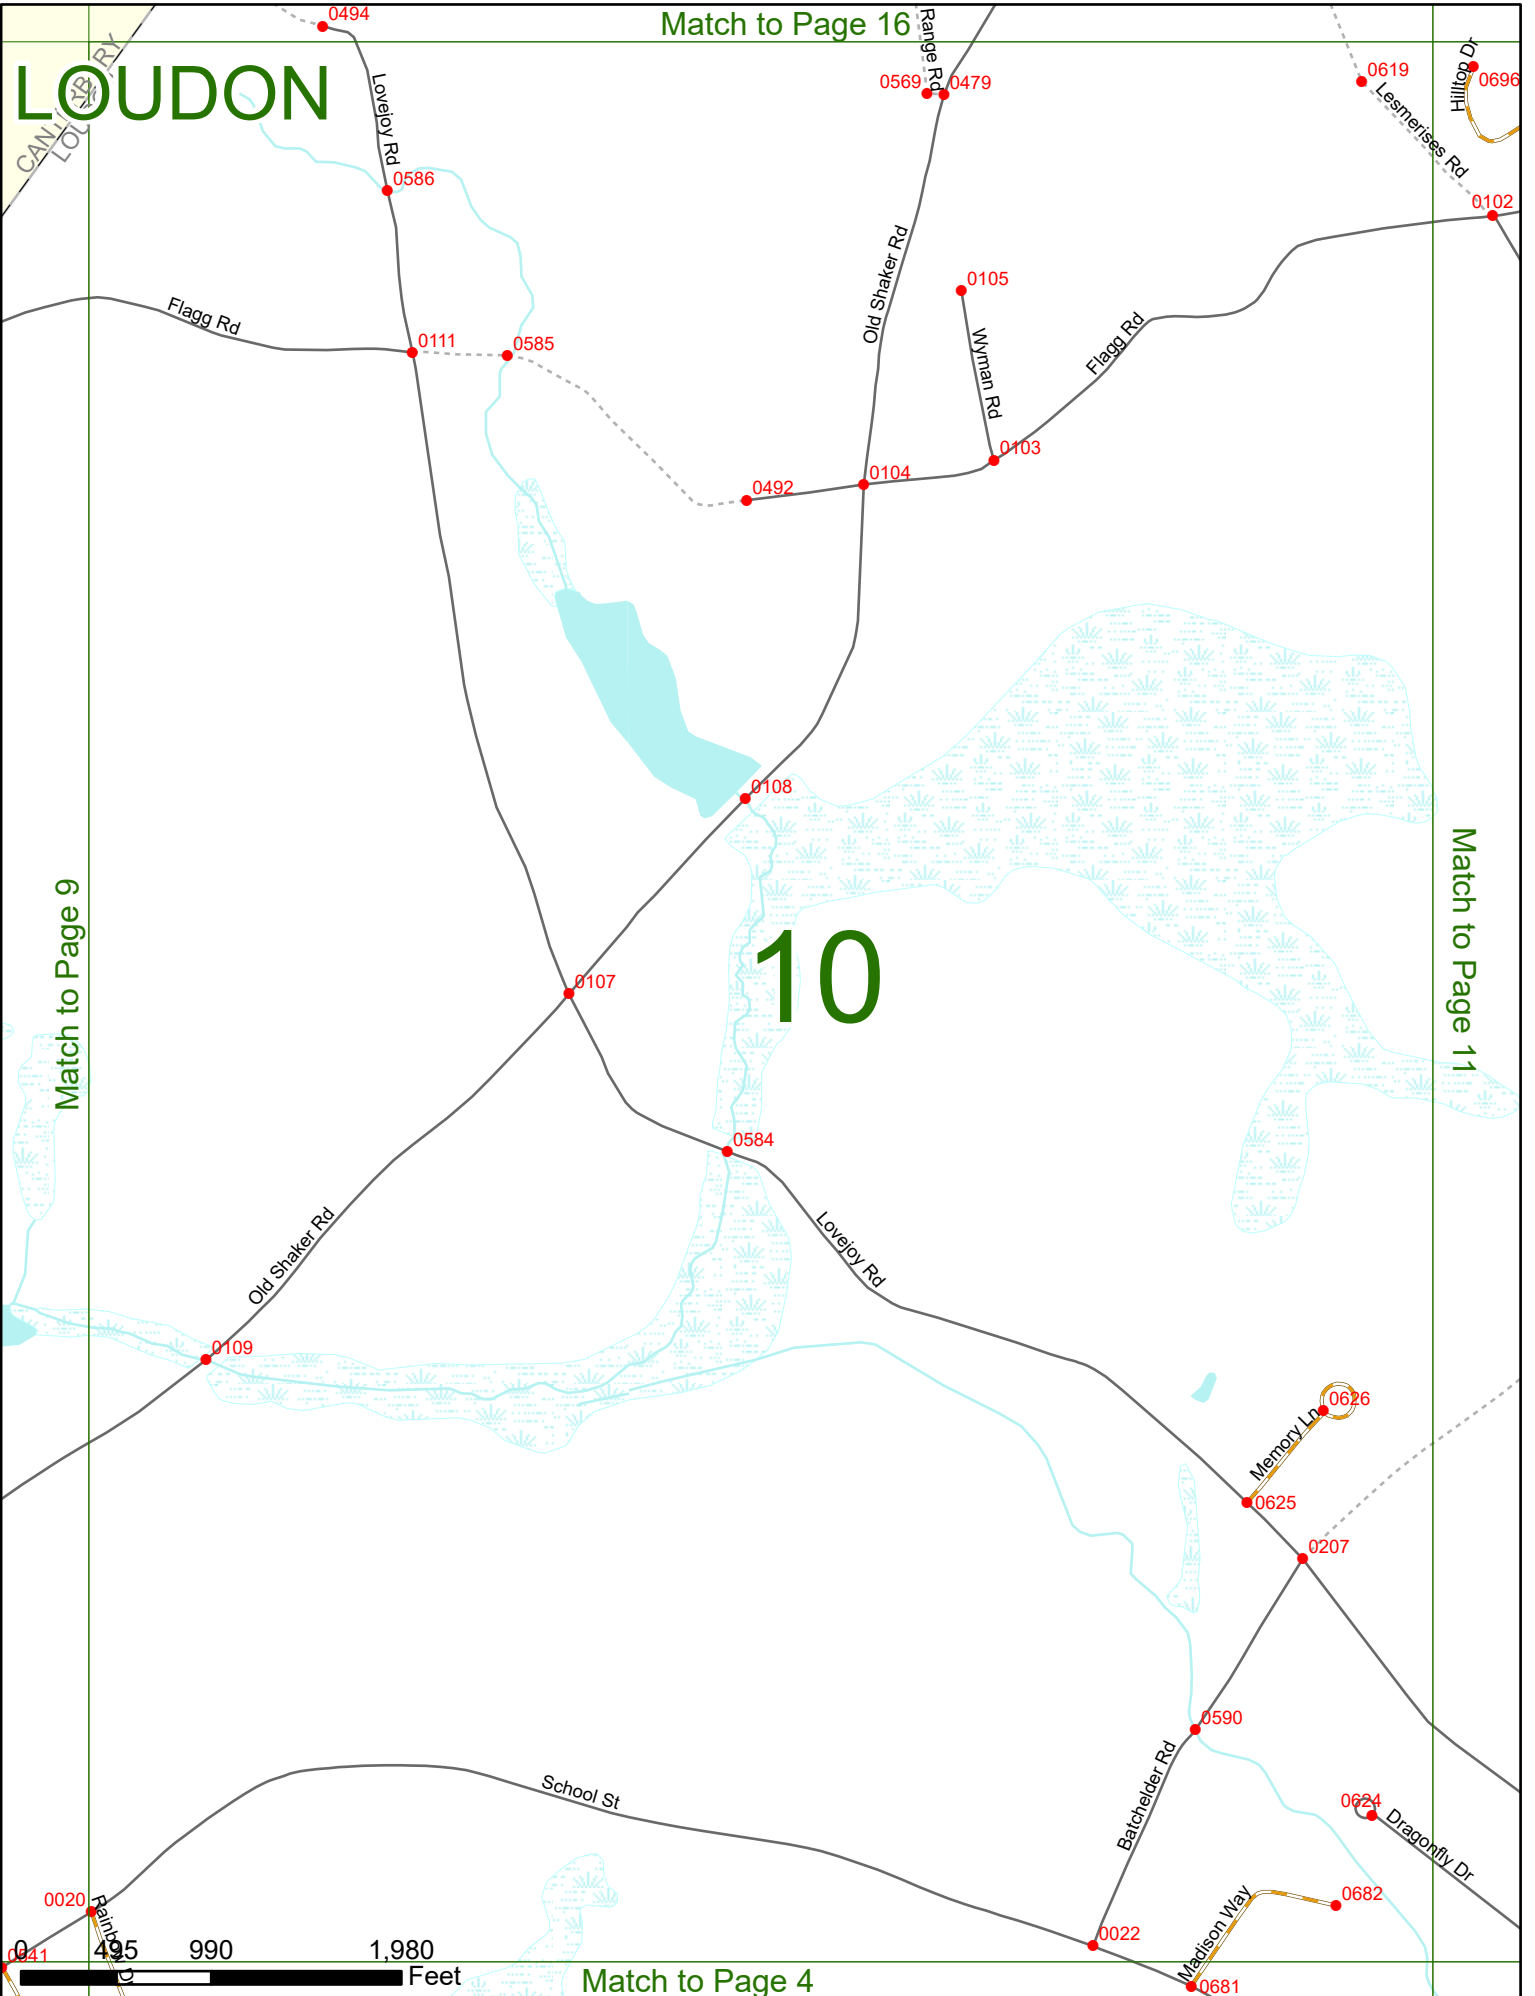

LOUDON

Match to Page 16

10

Match to Page 11

Match to Page 9

Match to Page 4