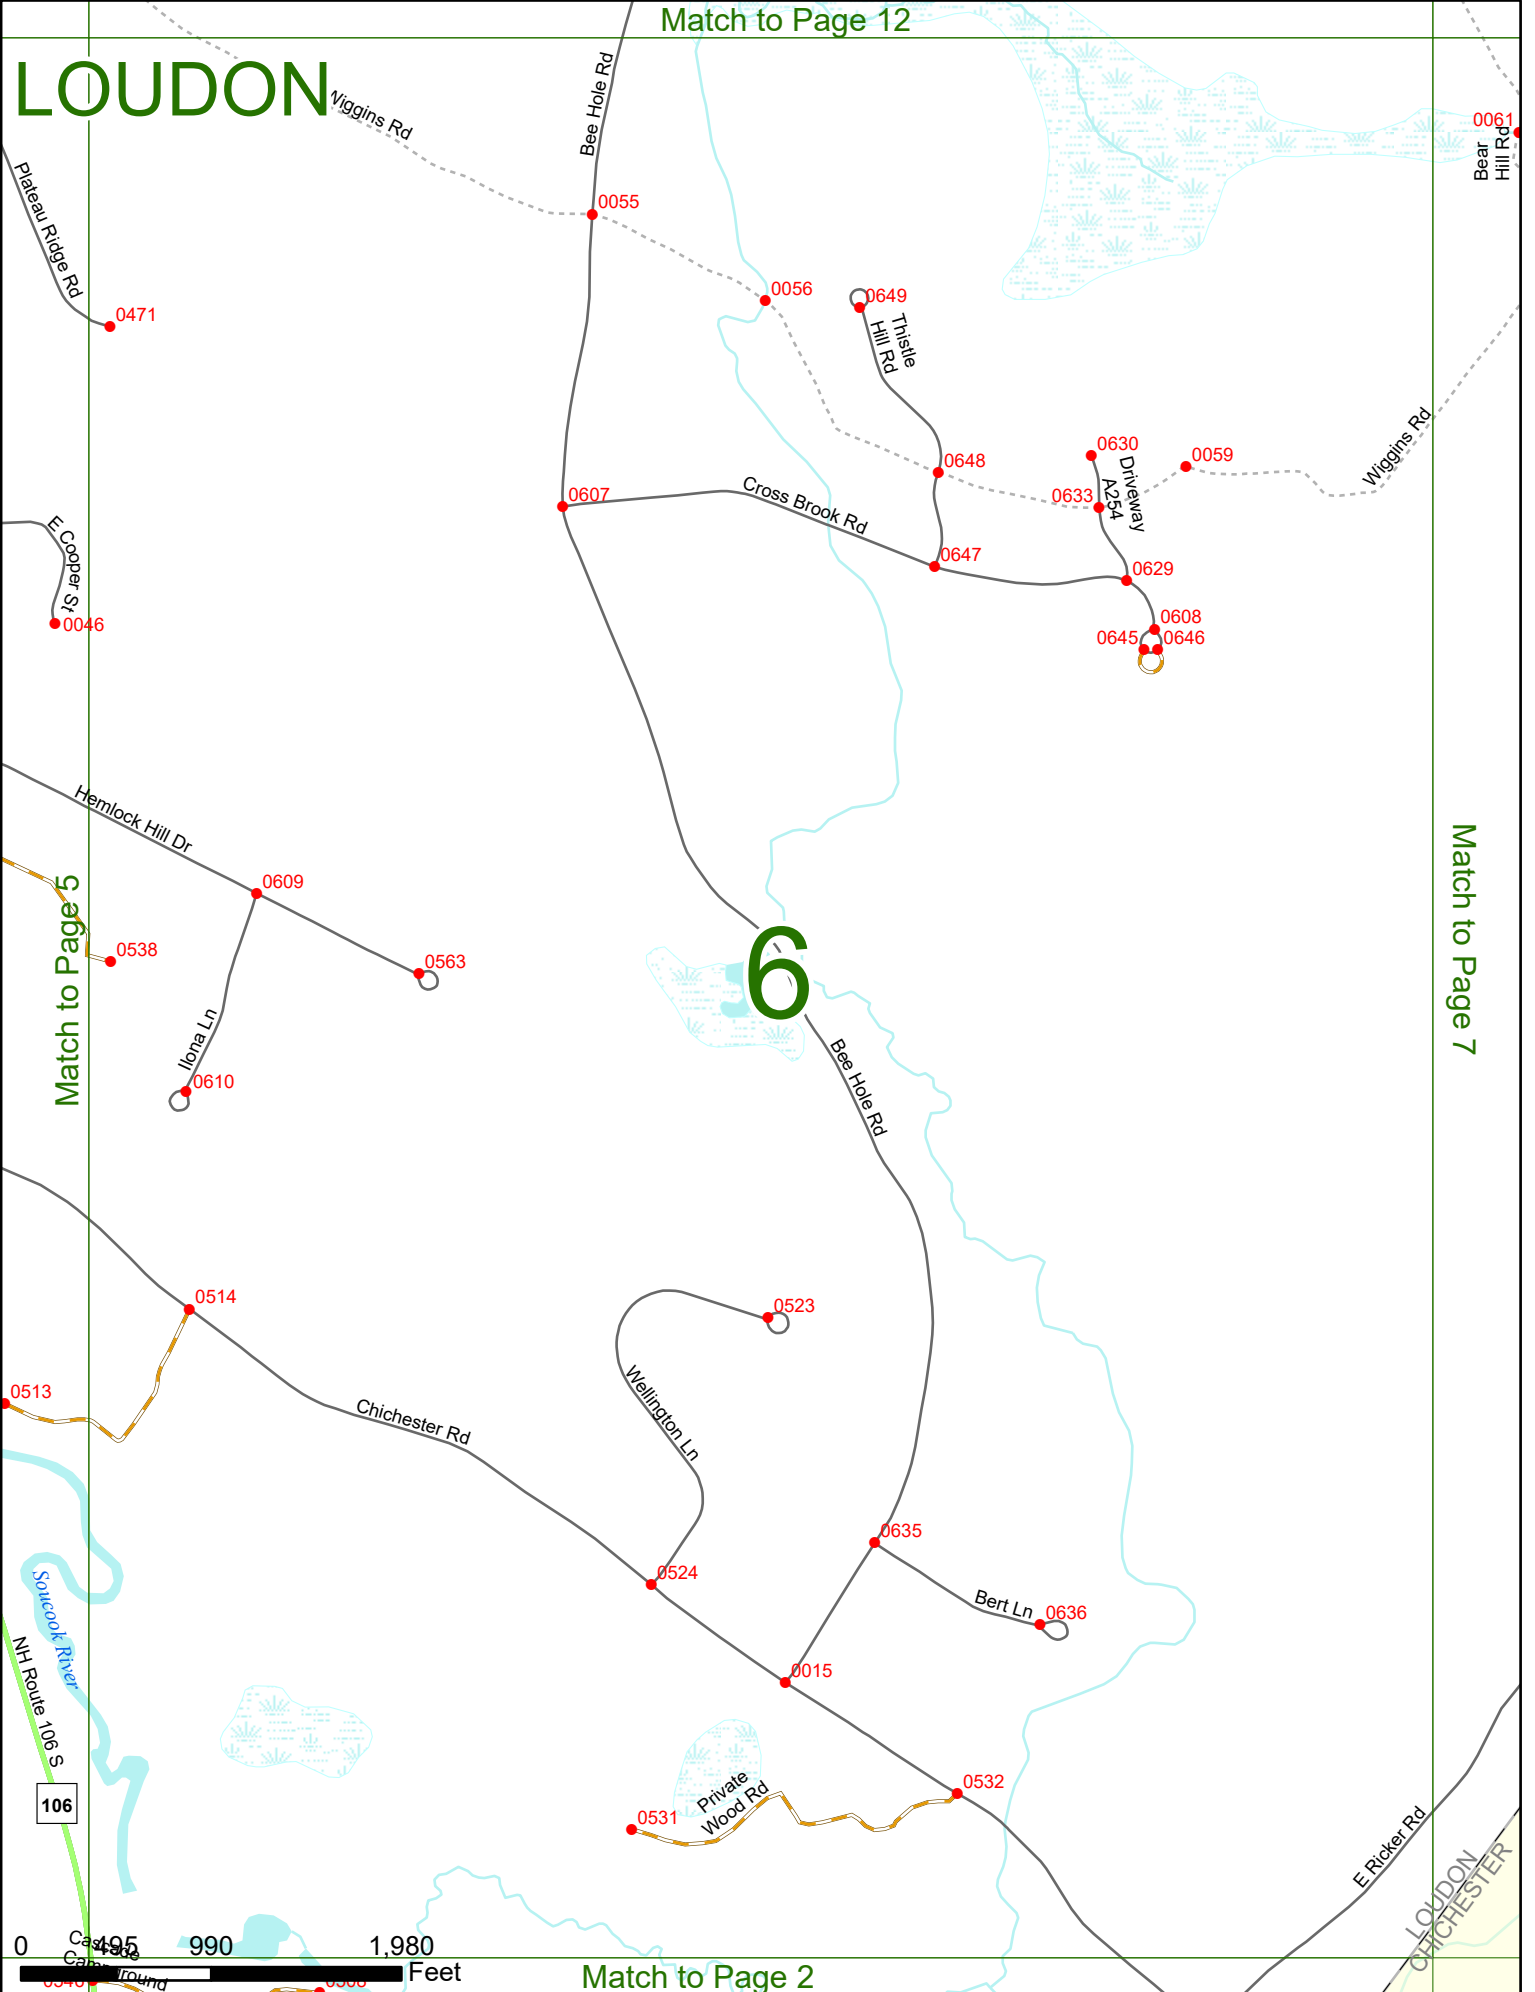

Match to Page 1

LOUDON

Match to Page 12

Match to Page 7

6

0 990 1,980 Feet

Match to Page 2

LOUDON
CHICHESTER