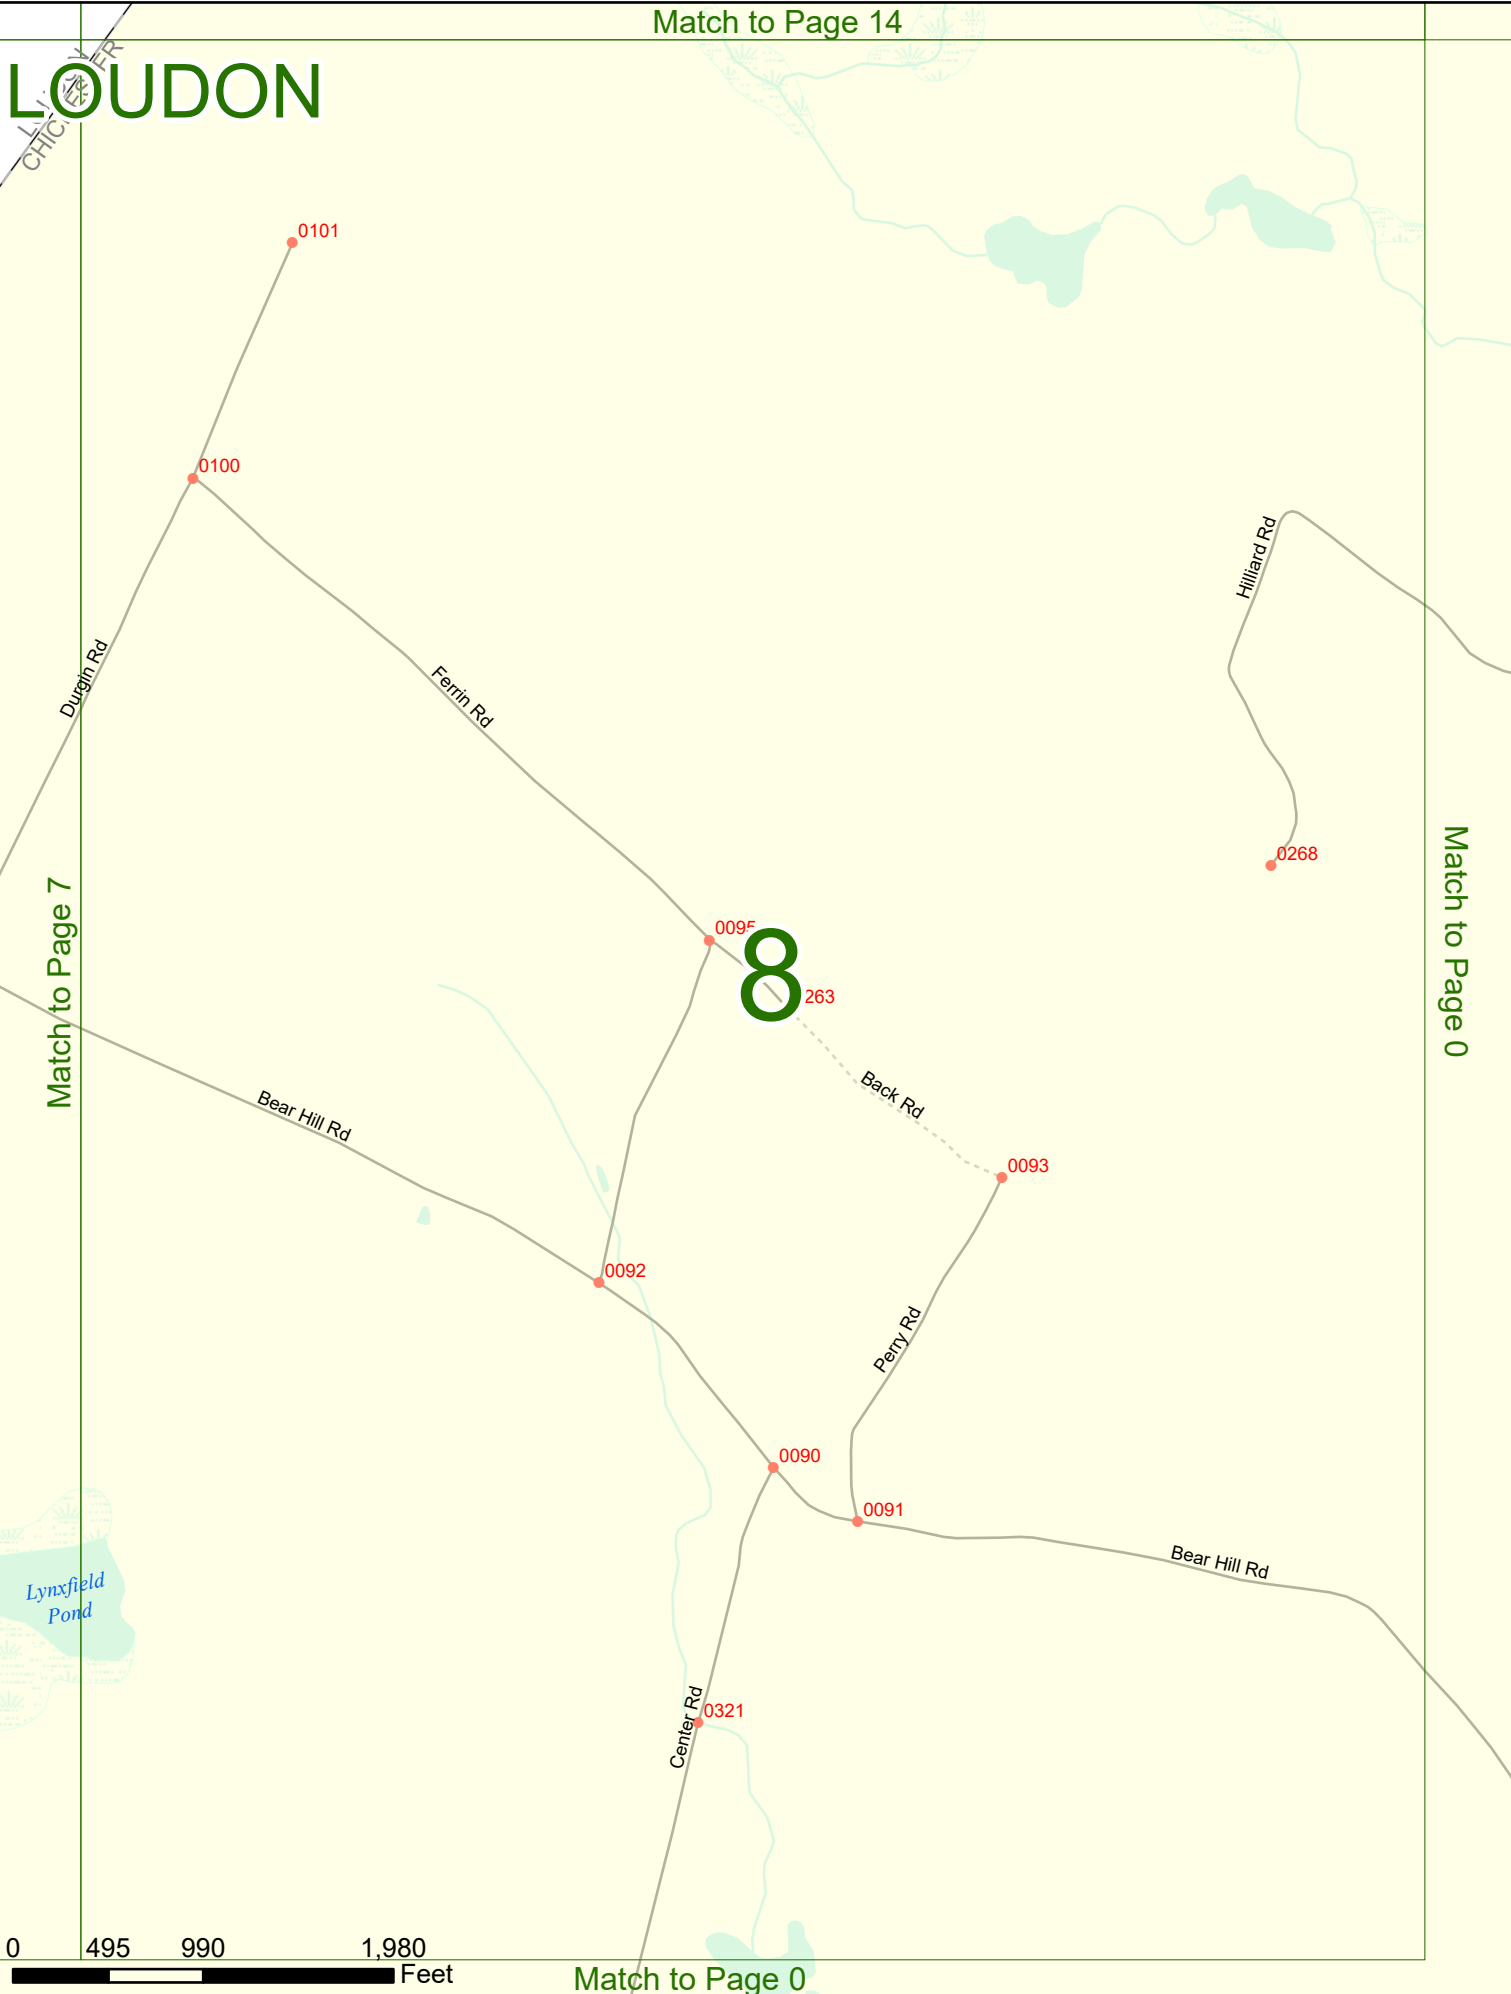

LOUDON

Match to Page 7

Match to Page 0

Match to Page 0

0 495 990 1,980 Feet

Lynxfield Pond

Durain Rd

Ferrin Rd

Bear Hill Rd

Back Rd

Perry Rd

Center Rd

Bear Hill Rd

Hilliard Rd

0101

0100

0095

0092

0090

0091

0093

0268

0321

8

263