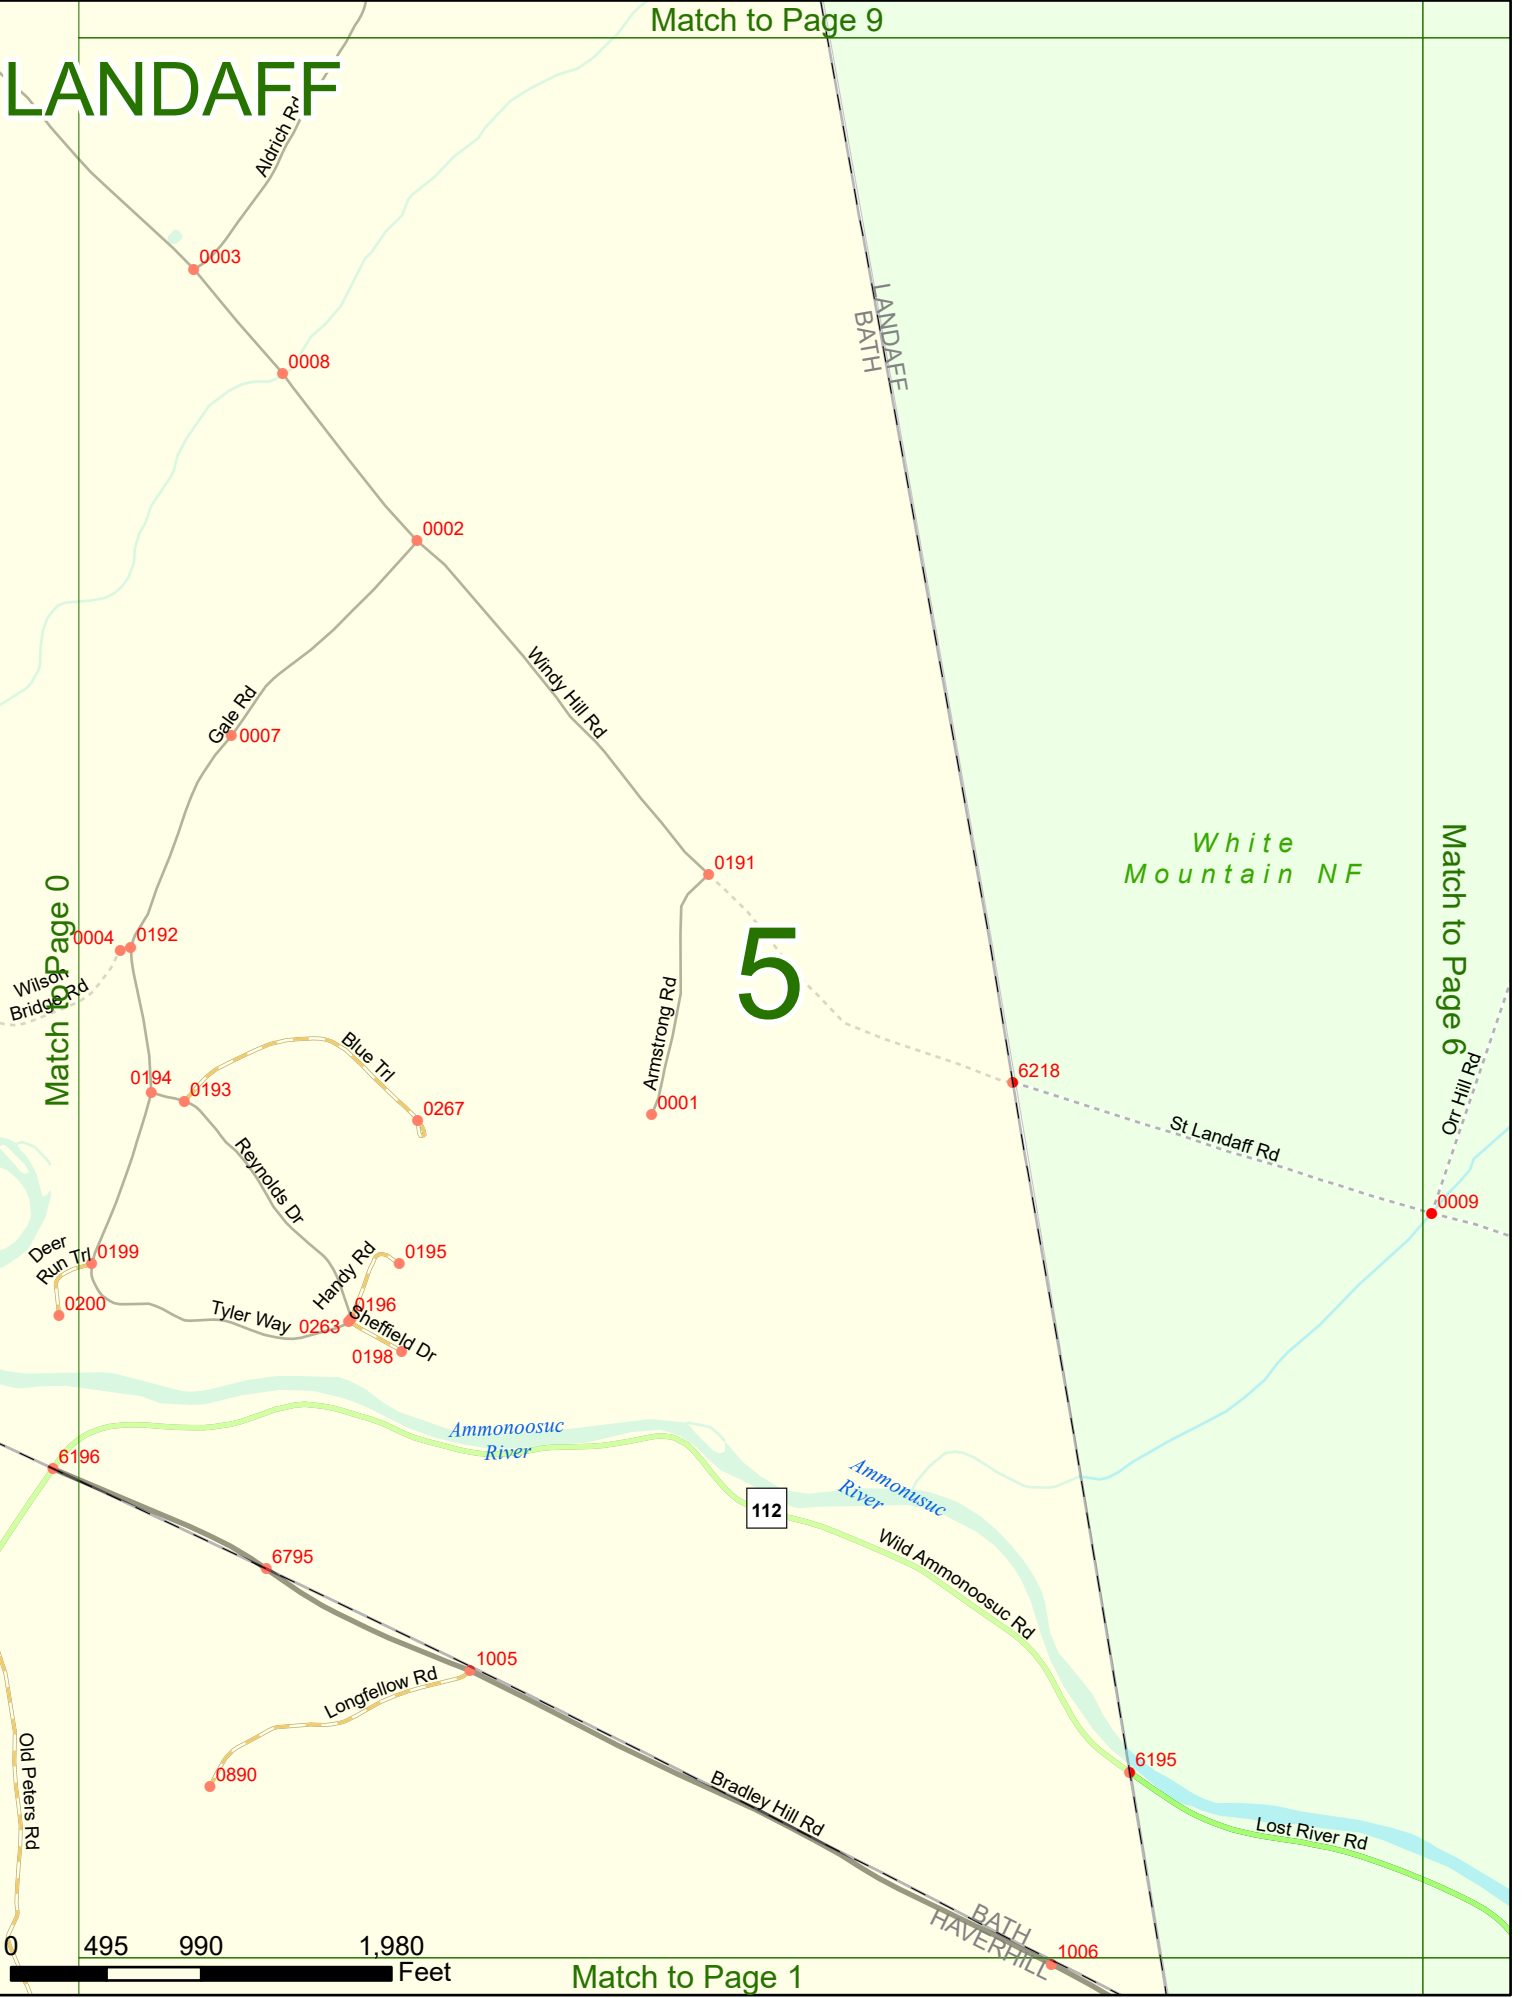

Match to Page 9

LANDAFF

LANDAFF
BATH

White
Mountain NF

Match to Page 6
Orr Hill Rd

5

Match to Page 0
Wilson
Bridge Rd

Match to Page 1

BATH
HAVERHILL

112