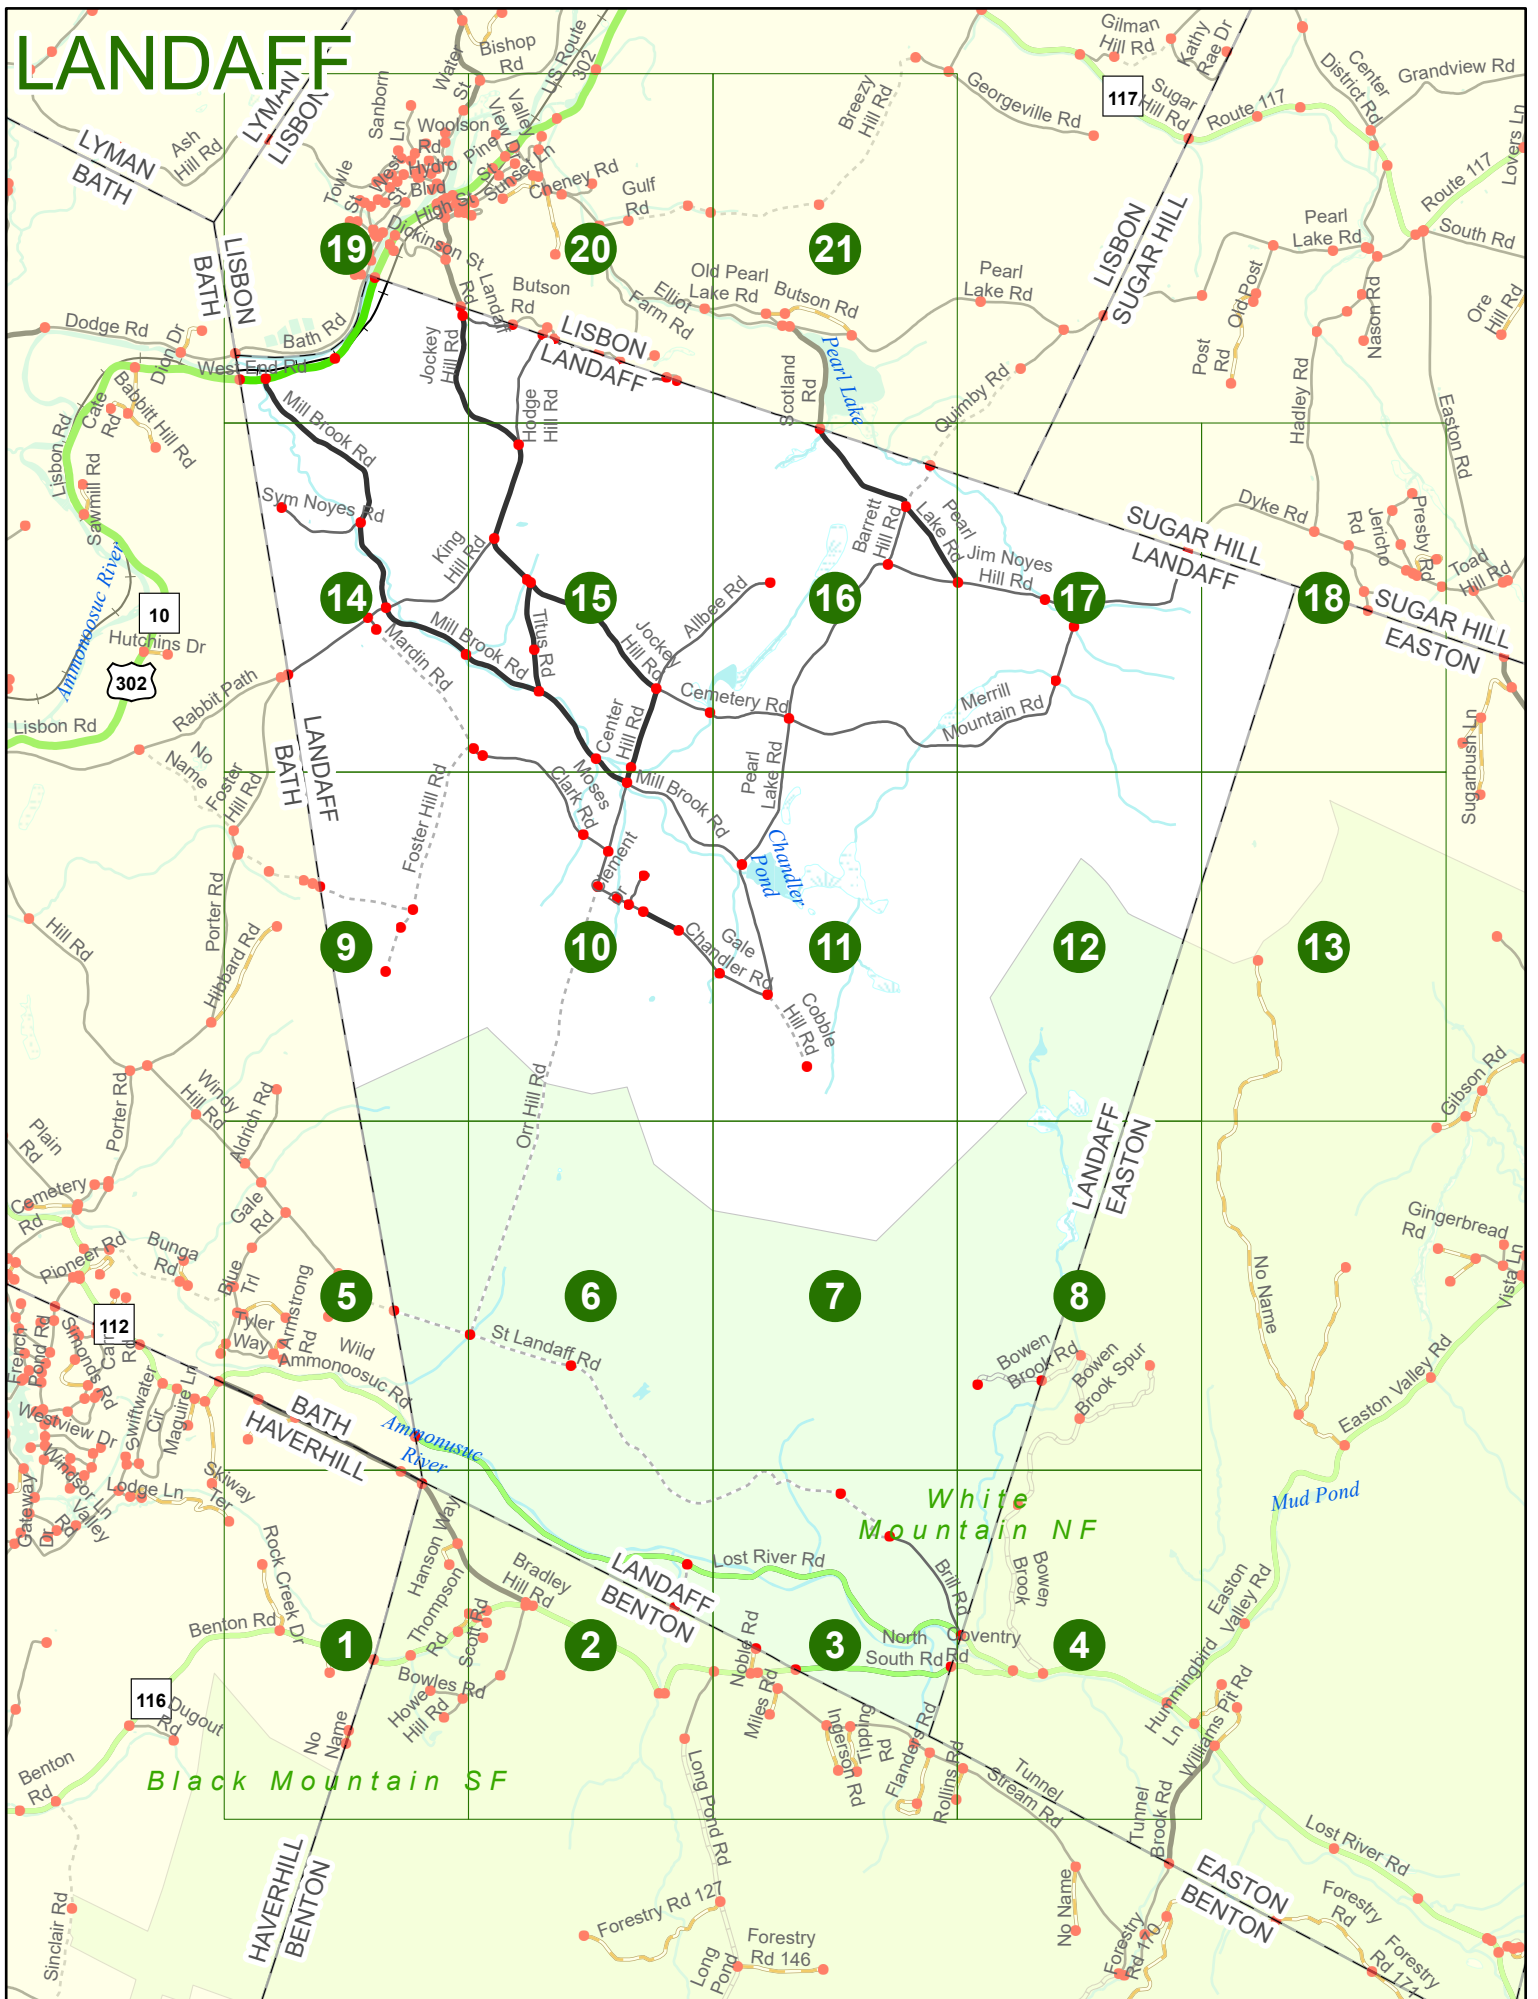

2025 Nodal Reference Bookmap

LEGEND

NHDOT will accept crash locations based on the State of NH Uniform Police Traffic Accident Report.

Crash occurred on:

Option 1 Street Address
 123 Main Street

Option 2 Route No and/or Distance from NESW Intesecting Road, Bridge,
 Street name Intersecting Street Town/County line
 Main Street 500 E Oak Street

Option 3 First Node Distance from First Node Second Node
 515 212 632

Option 4 Route No and/or Mile Marker on Interstate Only NESW Mile (Marker)
 Street name
 189S 700 feet S 36.8

Option 3 – Example

Street Name Loudon Road
First Node 803
Distance from First Node 318 Ft
Second Node 813

LANDAFF

LANDAFF

Match to Page 0

Match to Page 2

Match to Page 0

LANDAFF

St Landaff Rd

Ammonusuc River
Lost River Rd