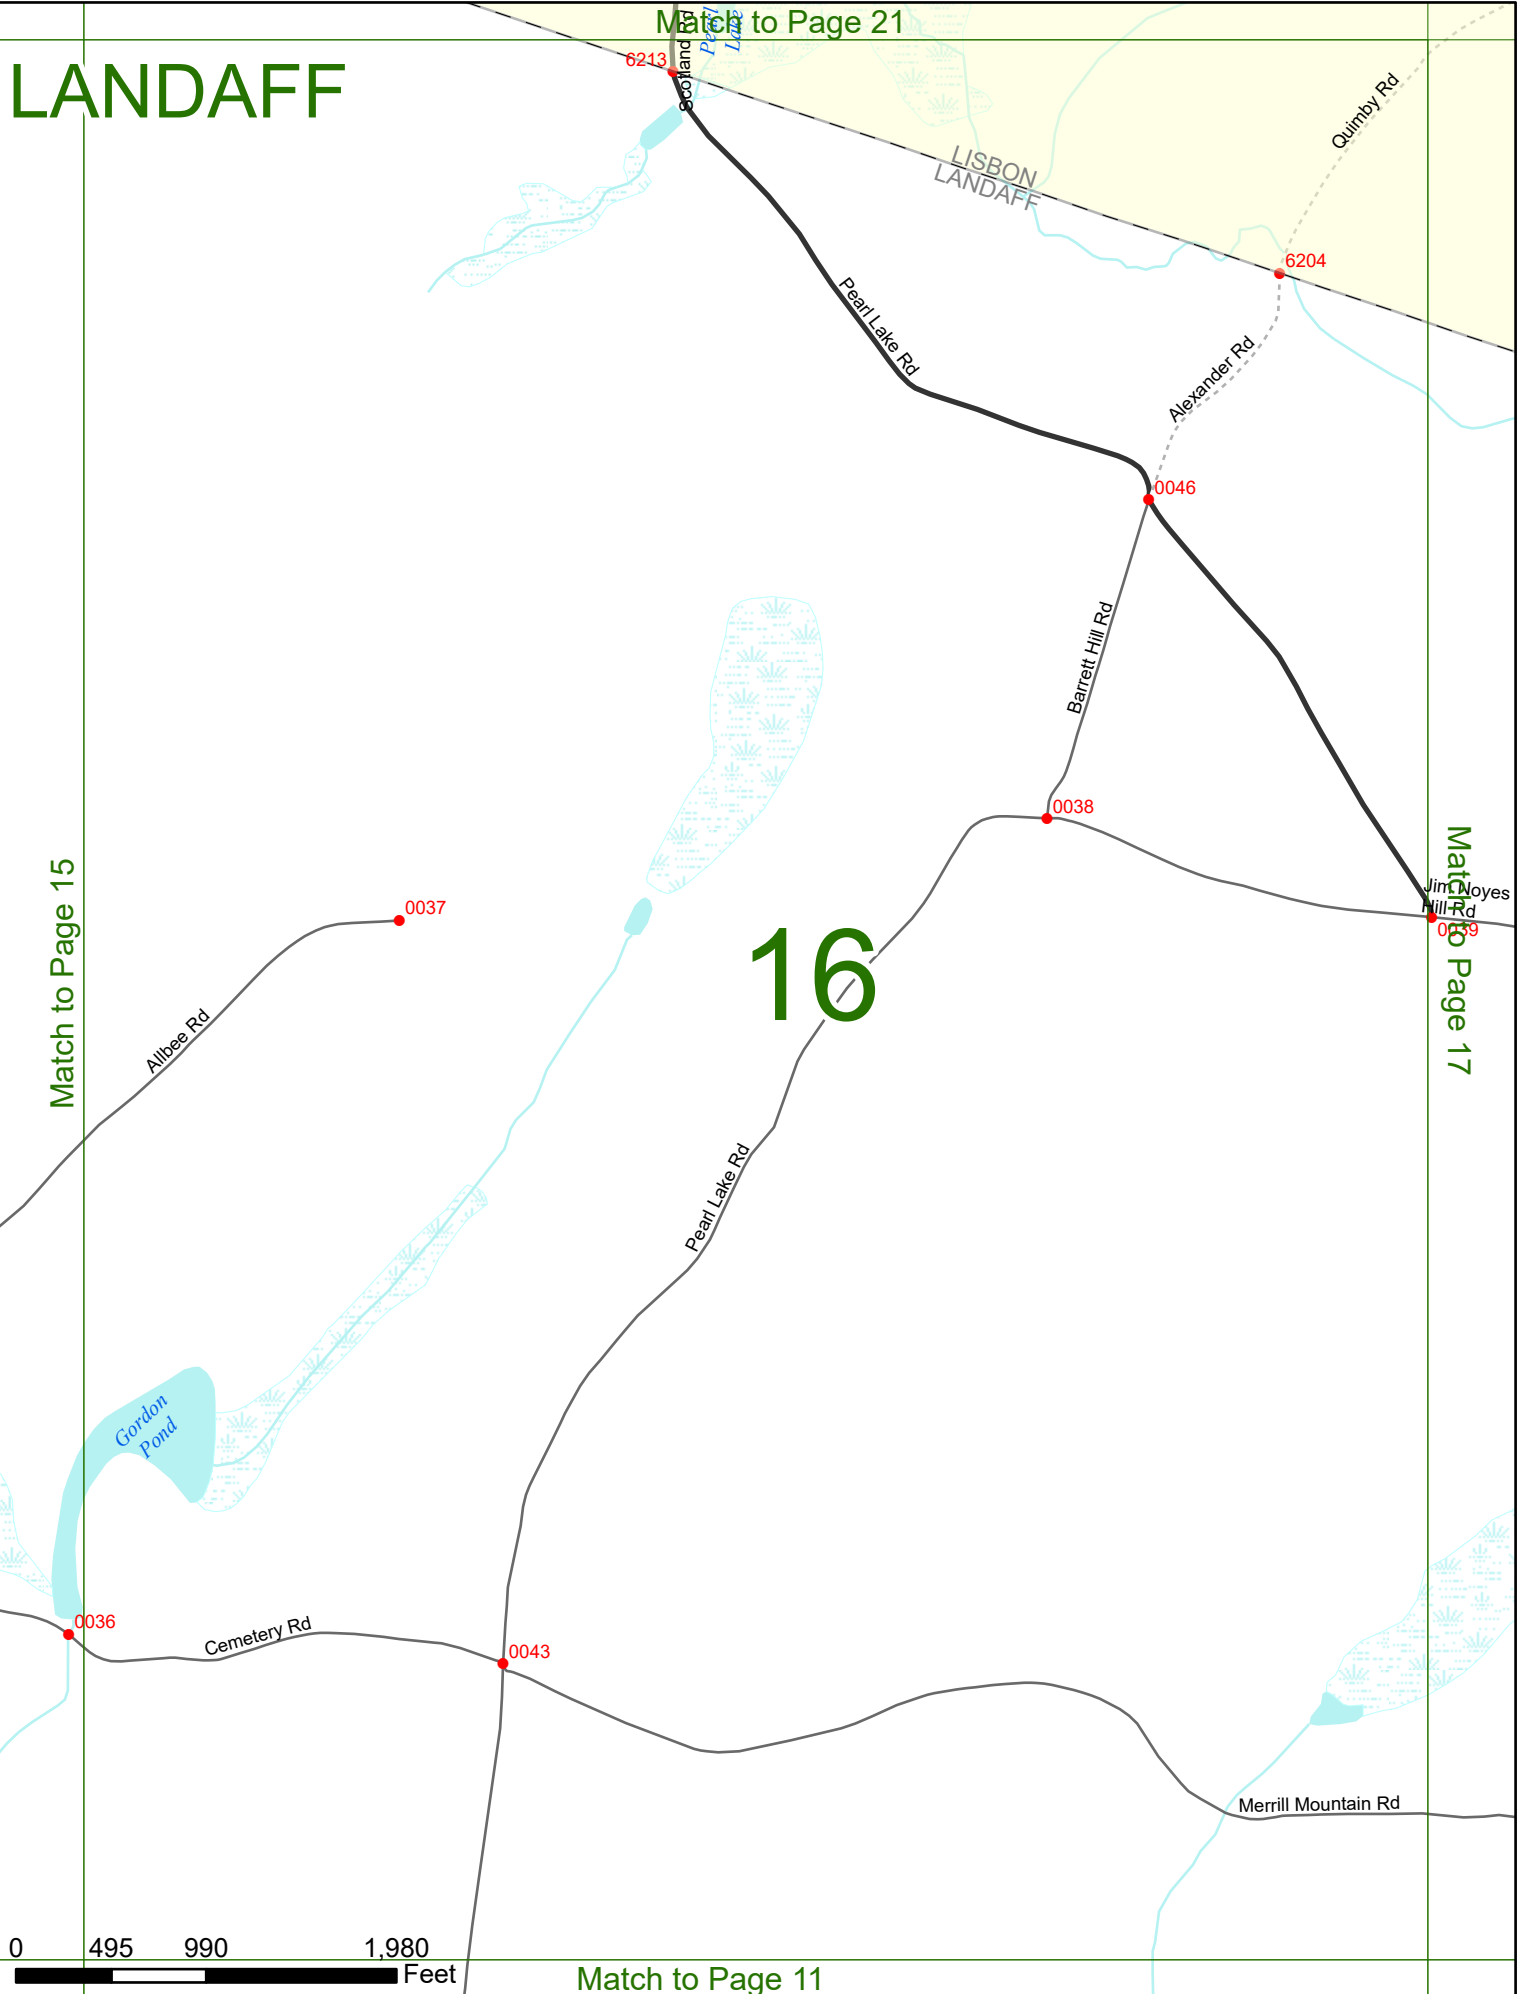

LANDAFF

Match to Page 21

16

Match to Page 15

Match to Page 17

Match to Page 11