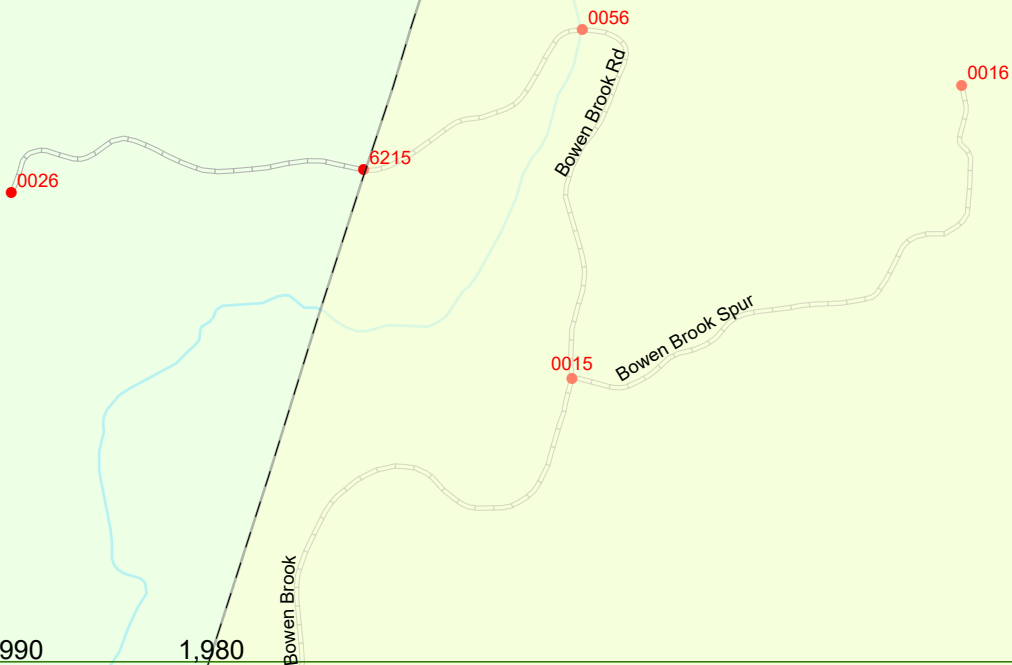

LANDAFF

Match to Page 12

Match to Page 7

Match to Page 0

LANDAFF
EASTON
8
White
Mountain NF

0 495 990 1,980 Feet

Match to Page 4