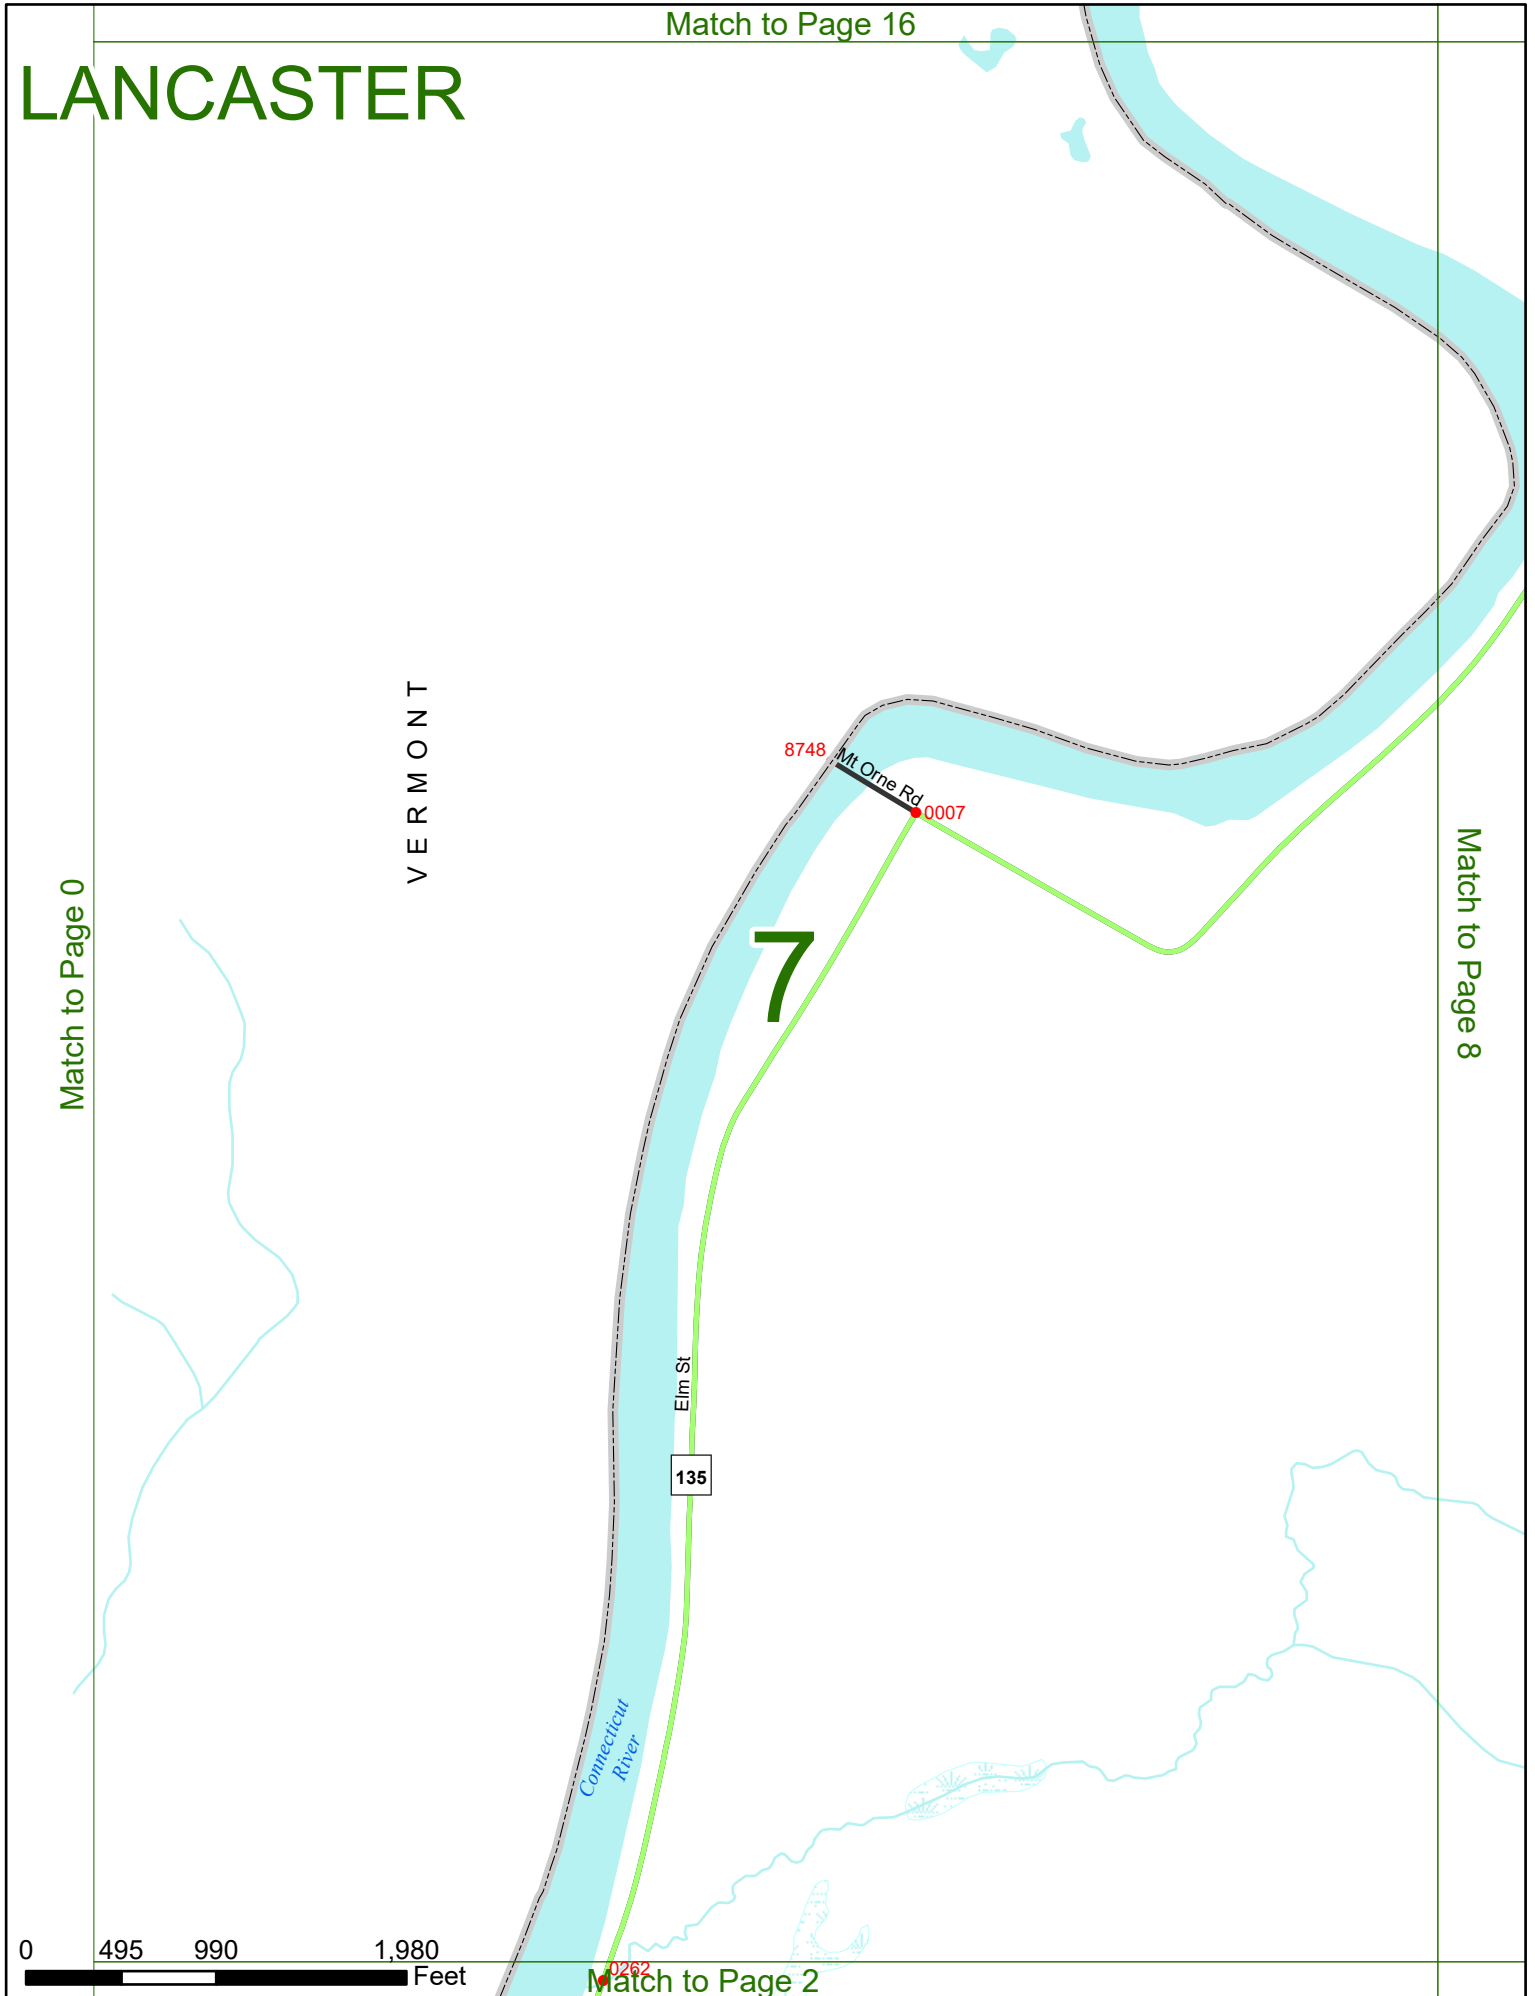

LANCASTER

VERMONT

Match to Page 0

Match to Page 8

7

8748

Mt. One Rd

0007

Elm St

135

Connecticut River

0 495 990 1,980 Feet

Match to Page 2

0262