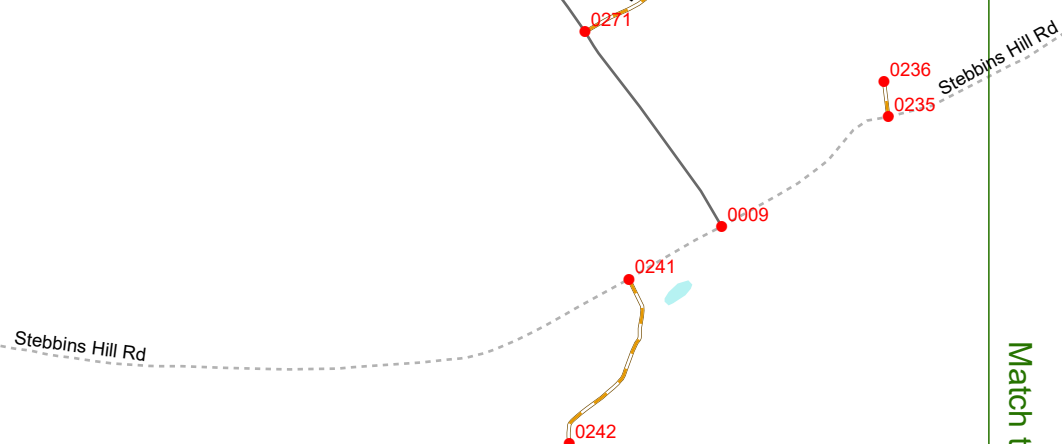

LANCASTER

Match to Page 8

Match to Page 10

9