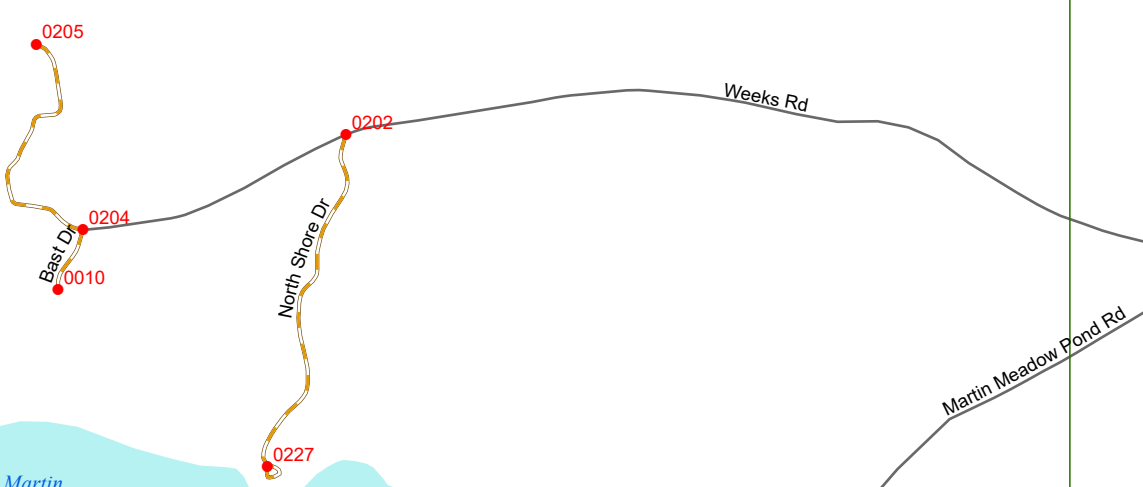

LANCASTER

Match to Page 8

Match to Page 10

9