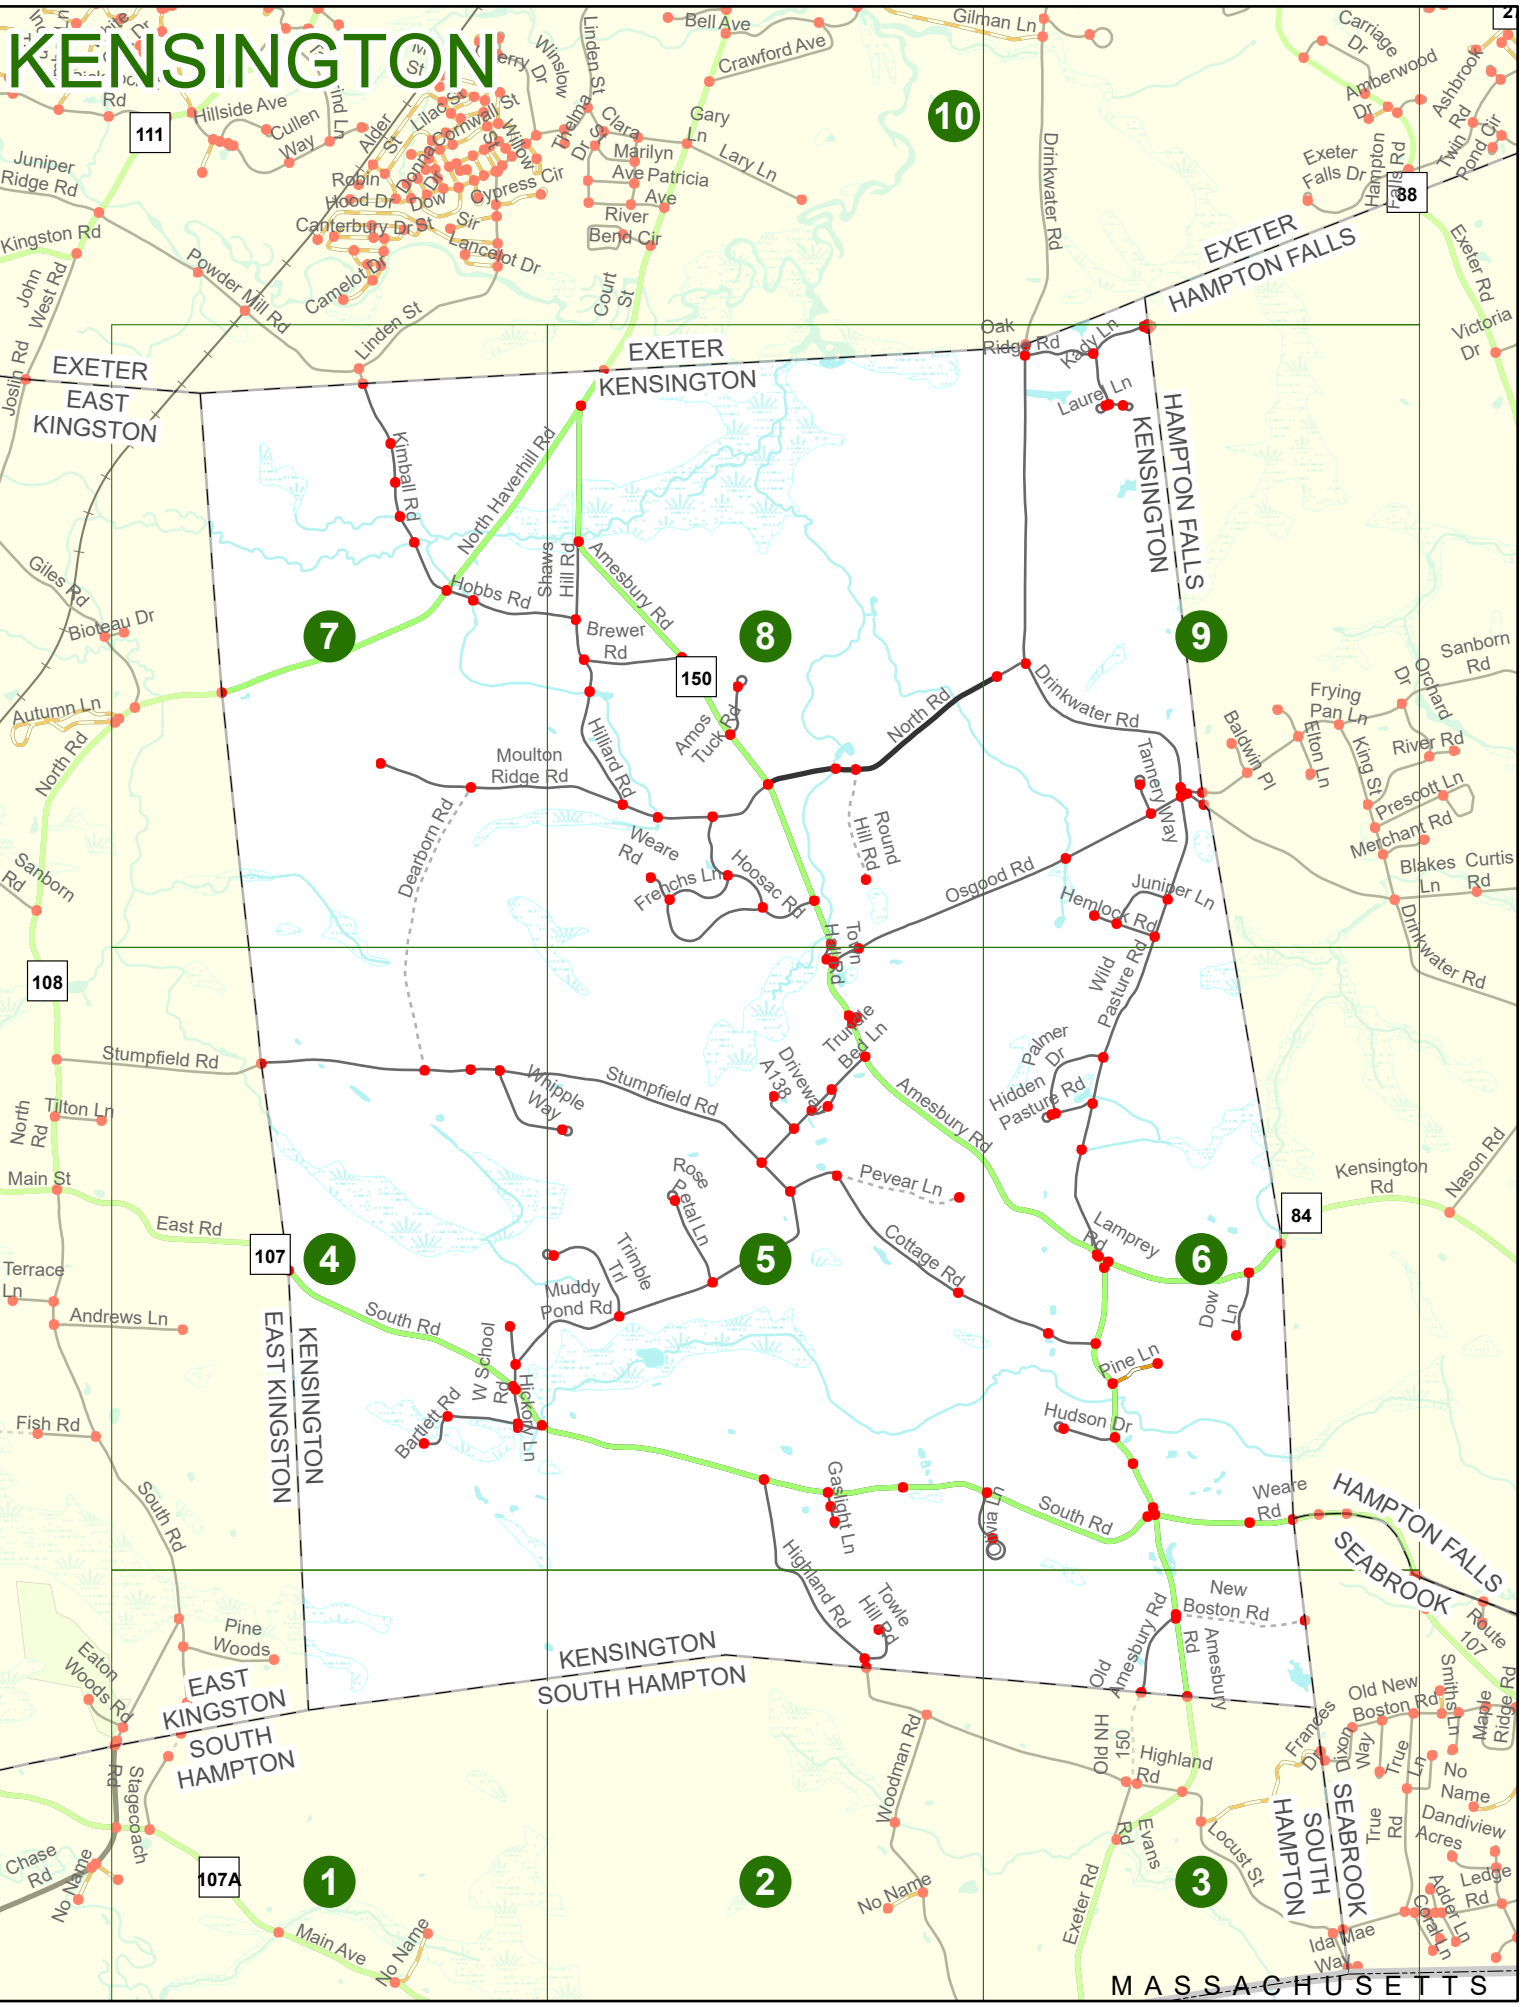

KENSINGTON