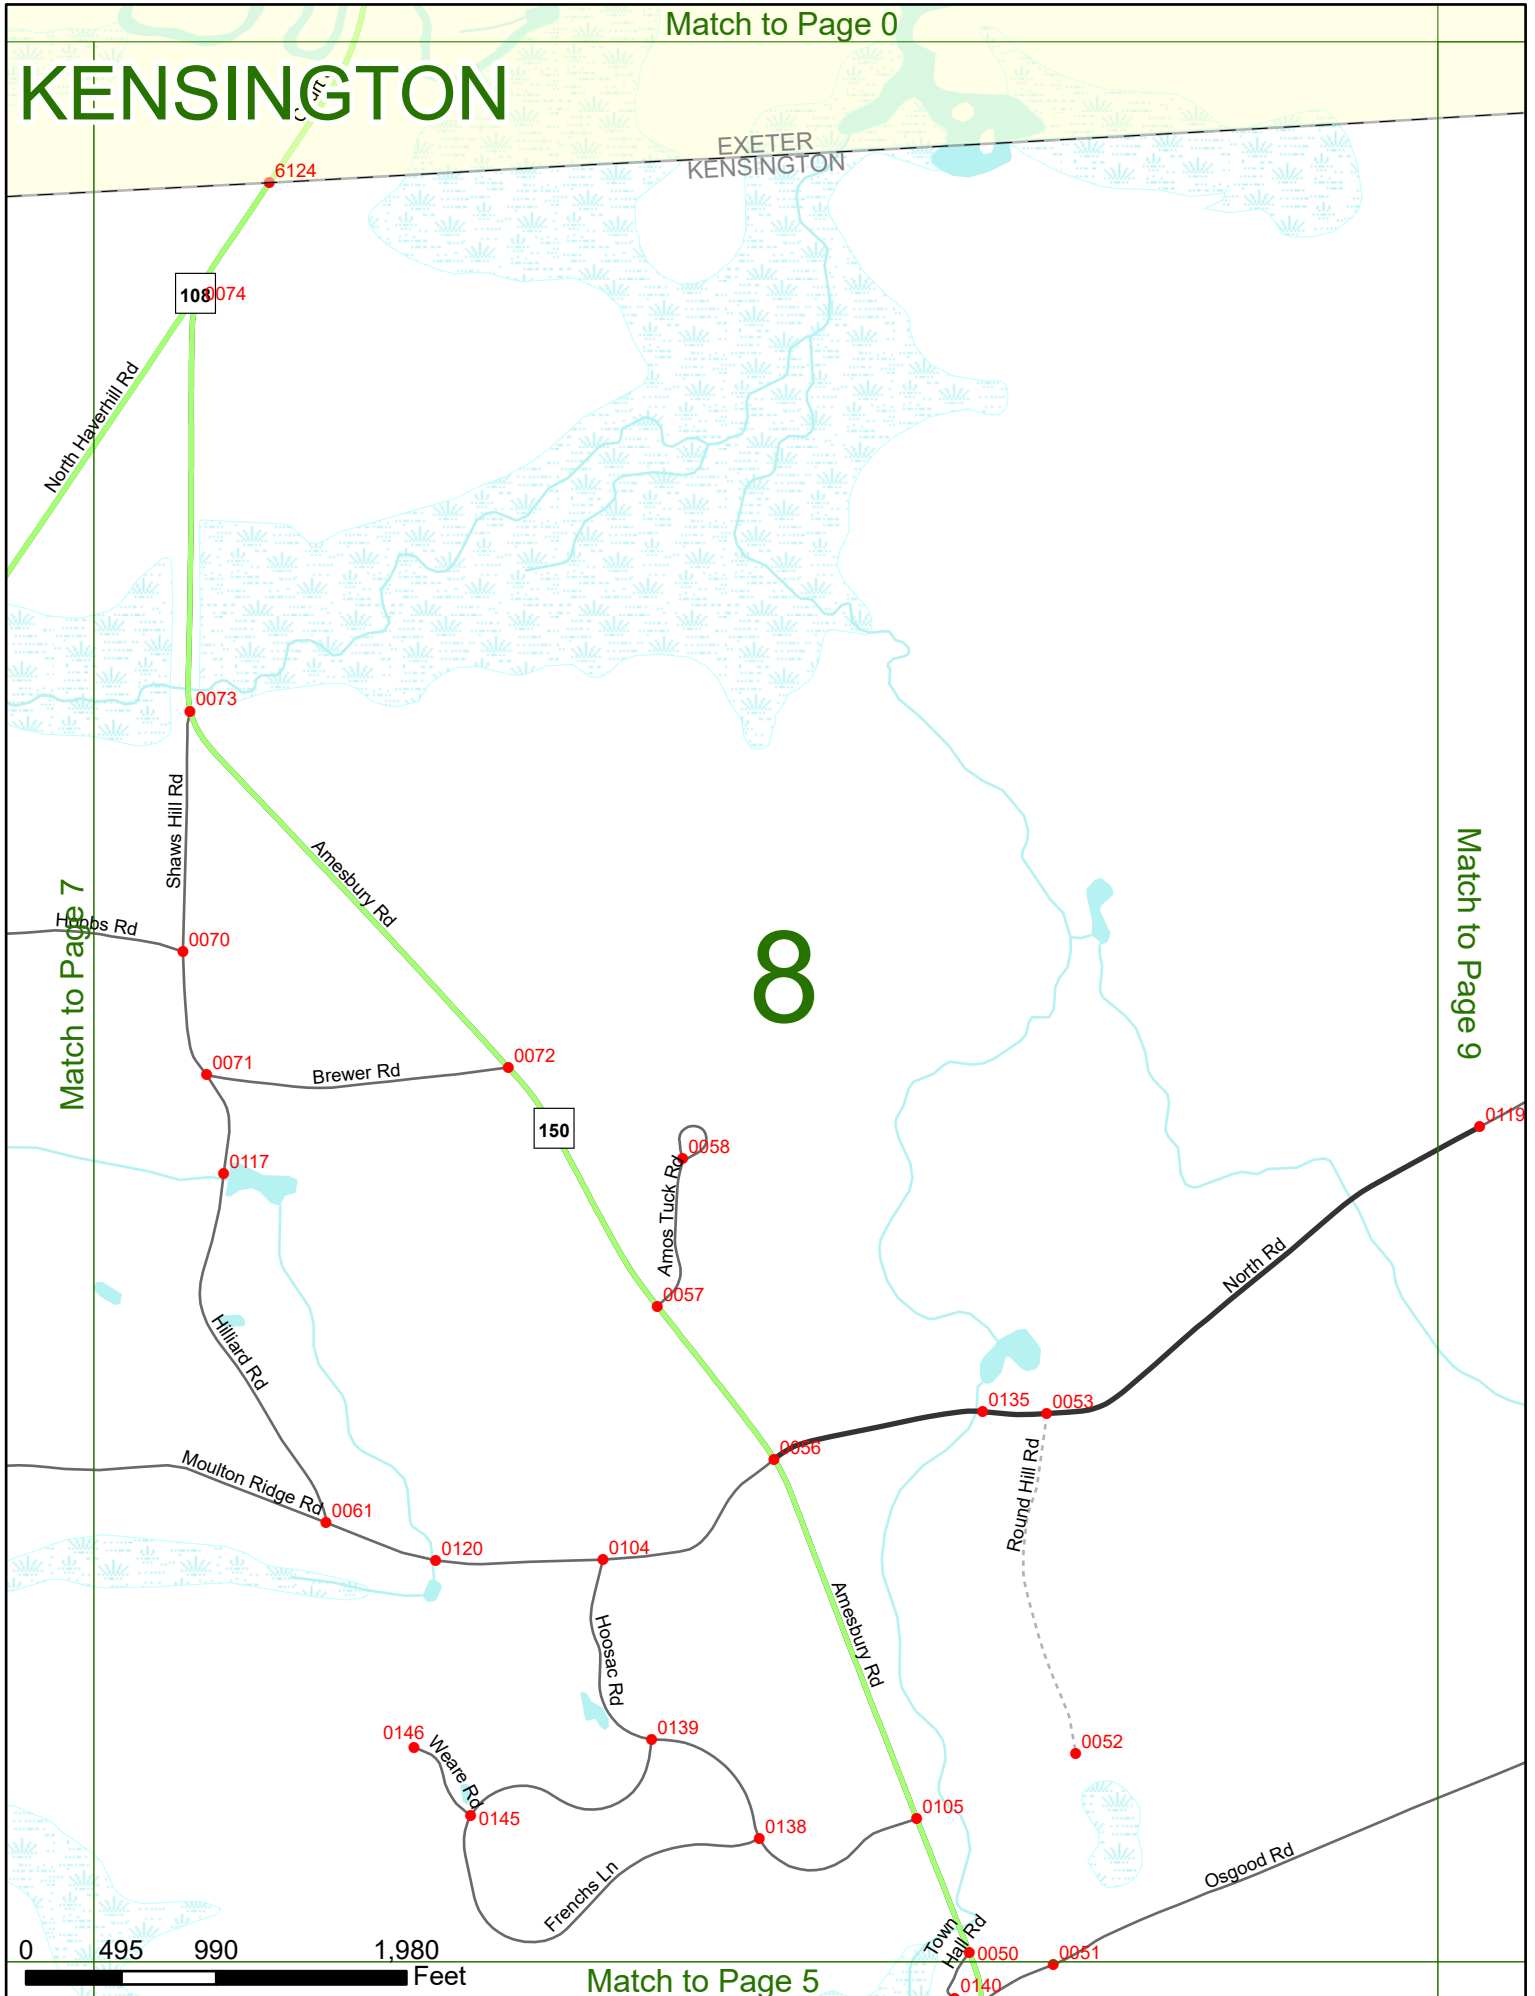

KENSINGTON

EXETER
KENSINGTON

8