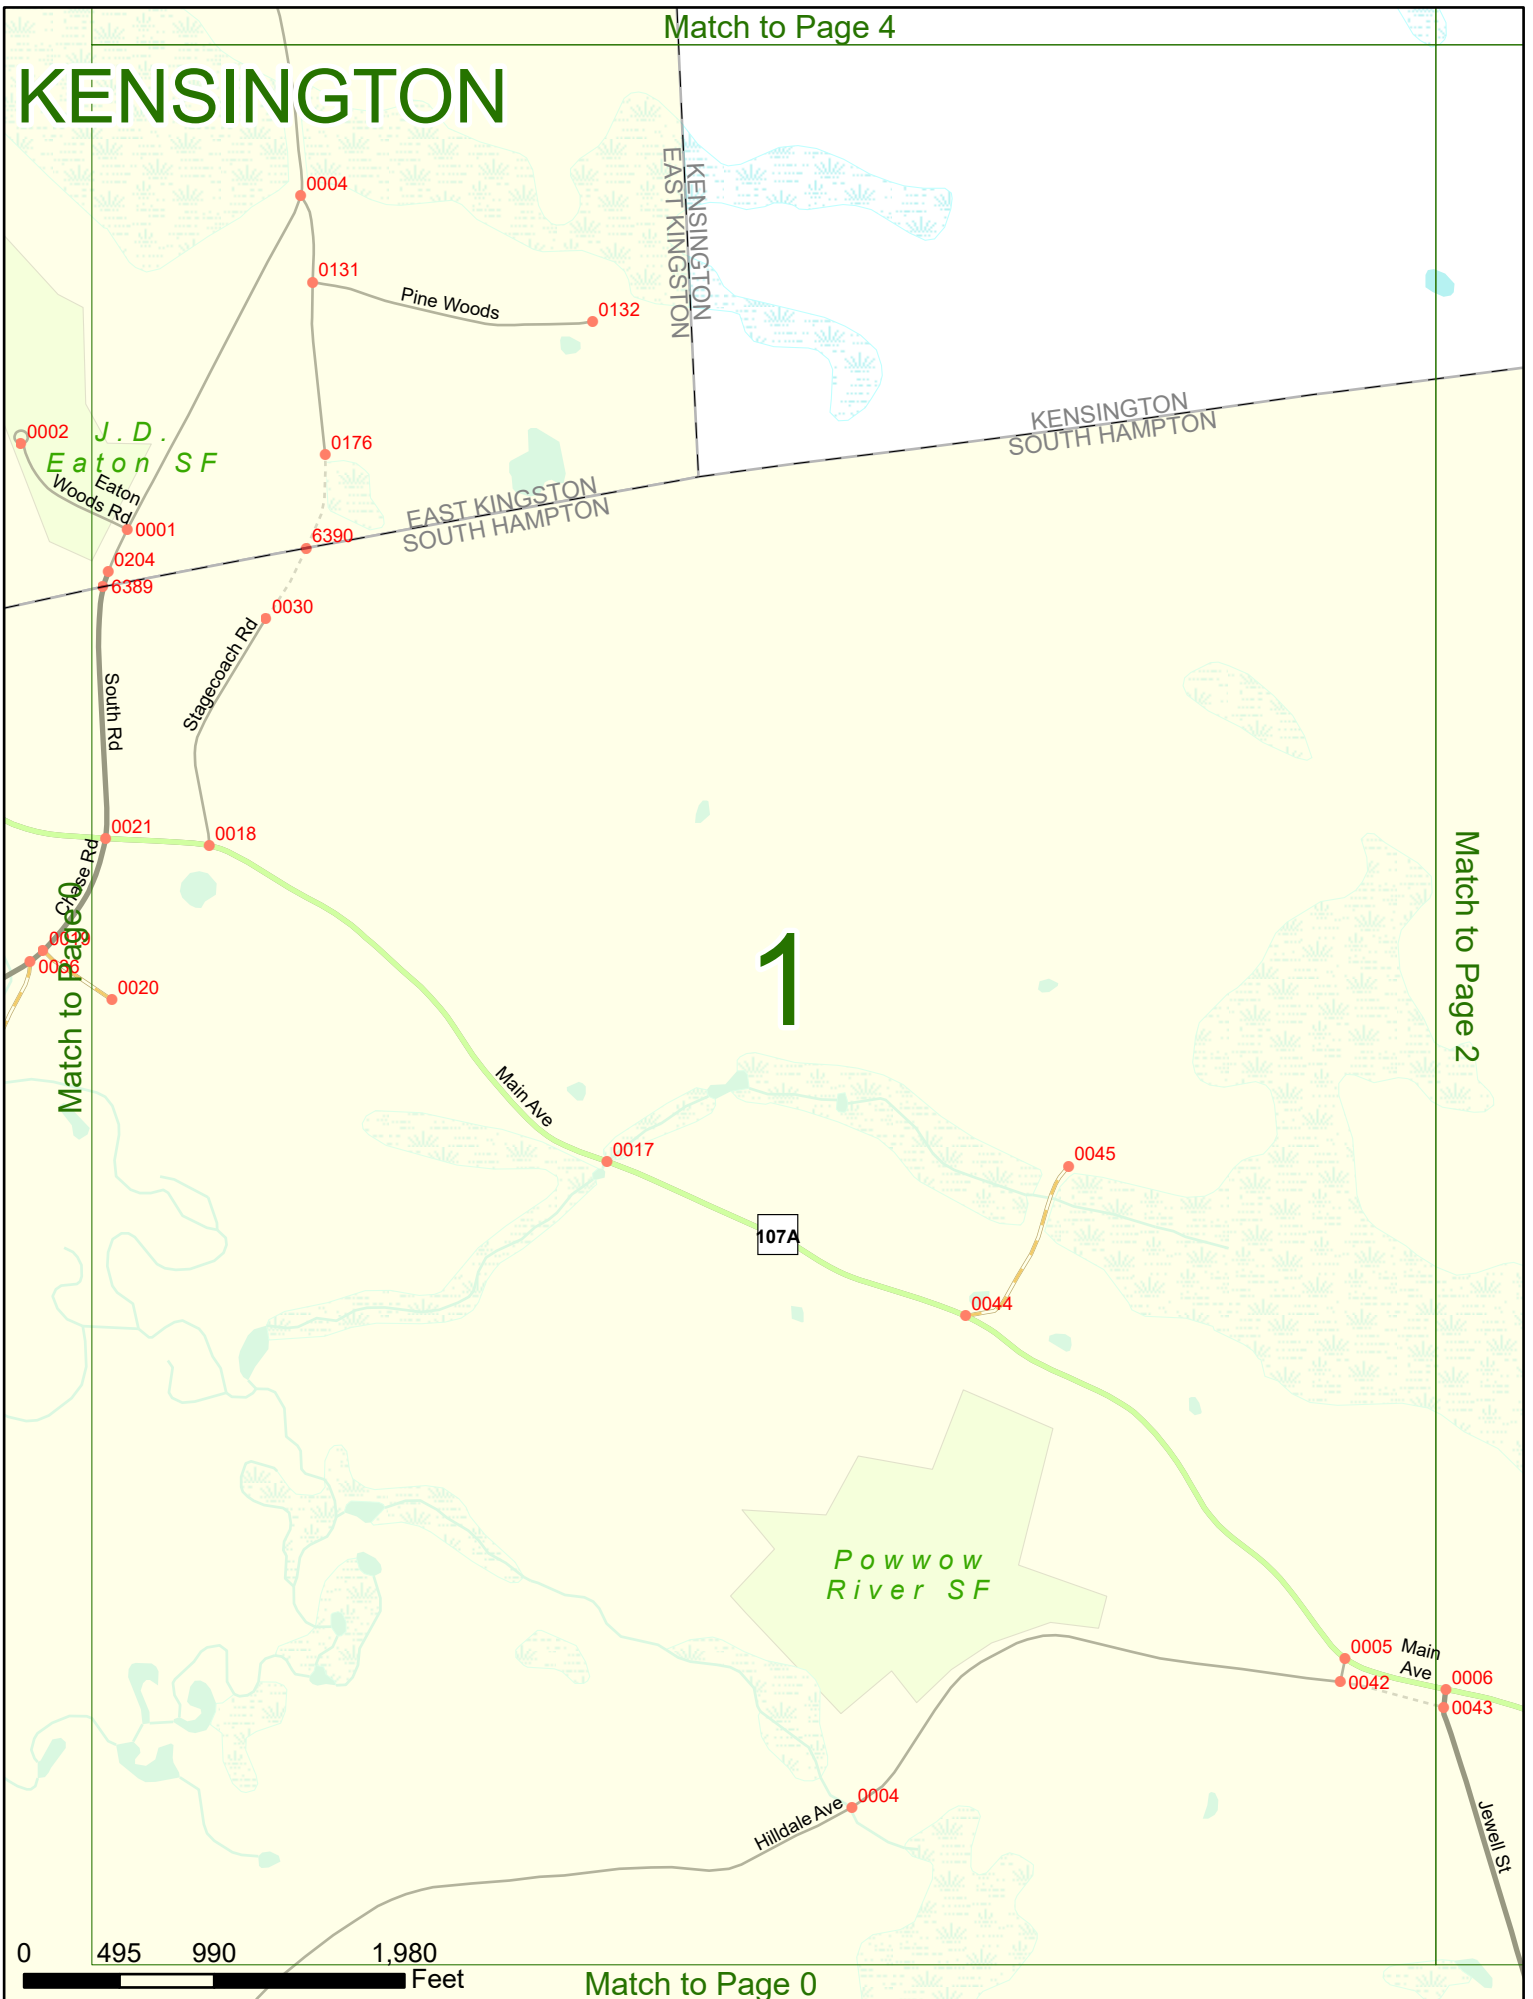

Match to Page 4

KENSINGTON

Match to Page 0

Match to Page 2

1

Match to Page 0