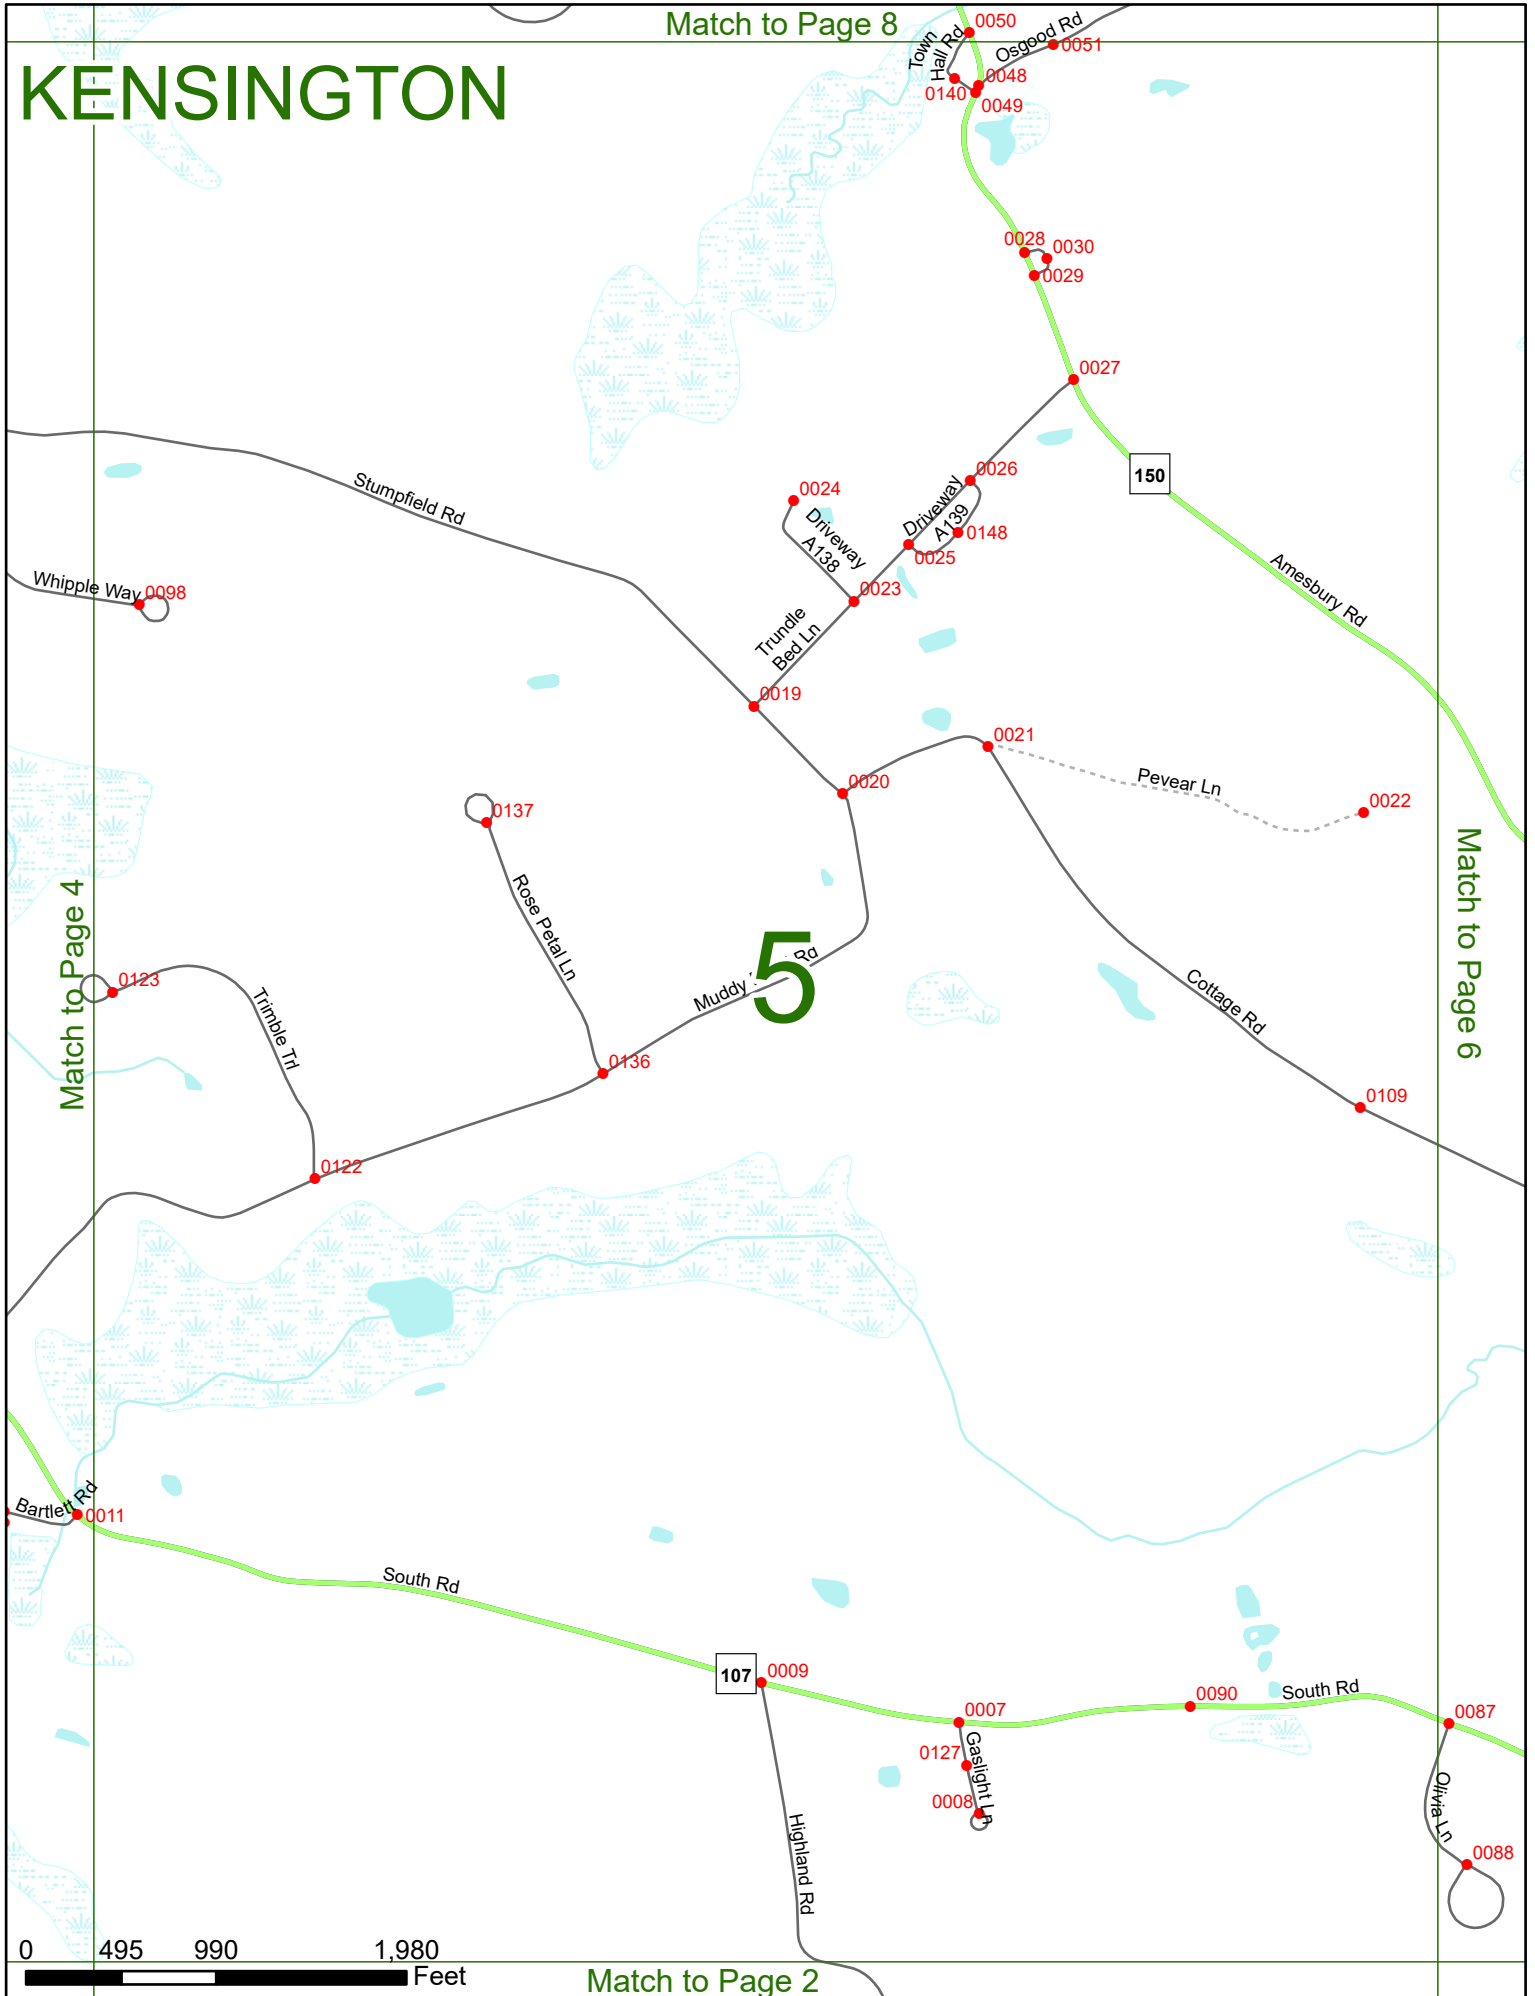

KENSINGTON

Match to Page 8

Match to Page 4

Match to Page 6

Match to Page 2

5