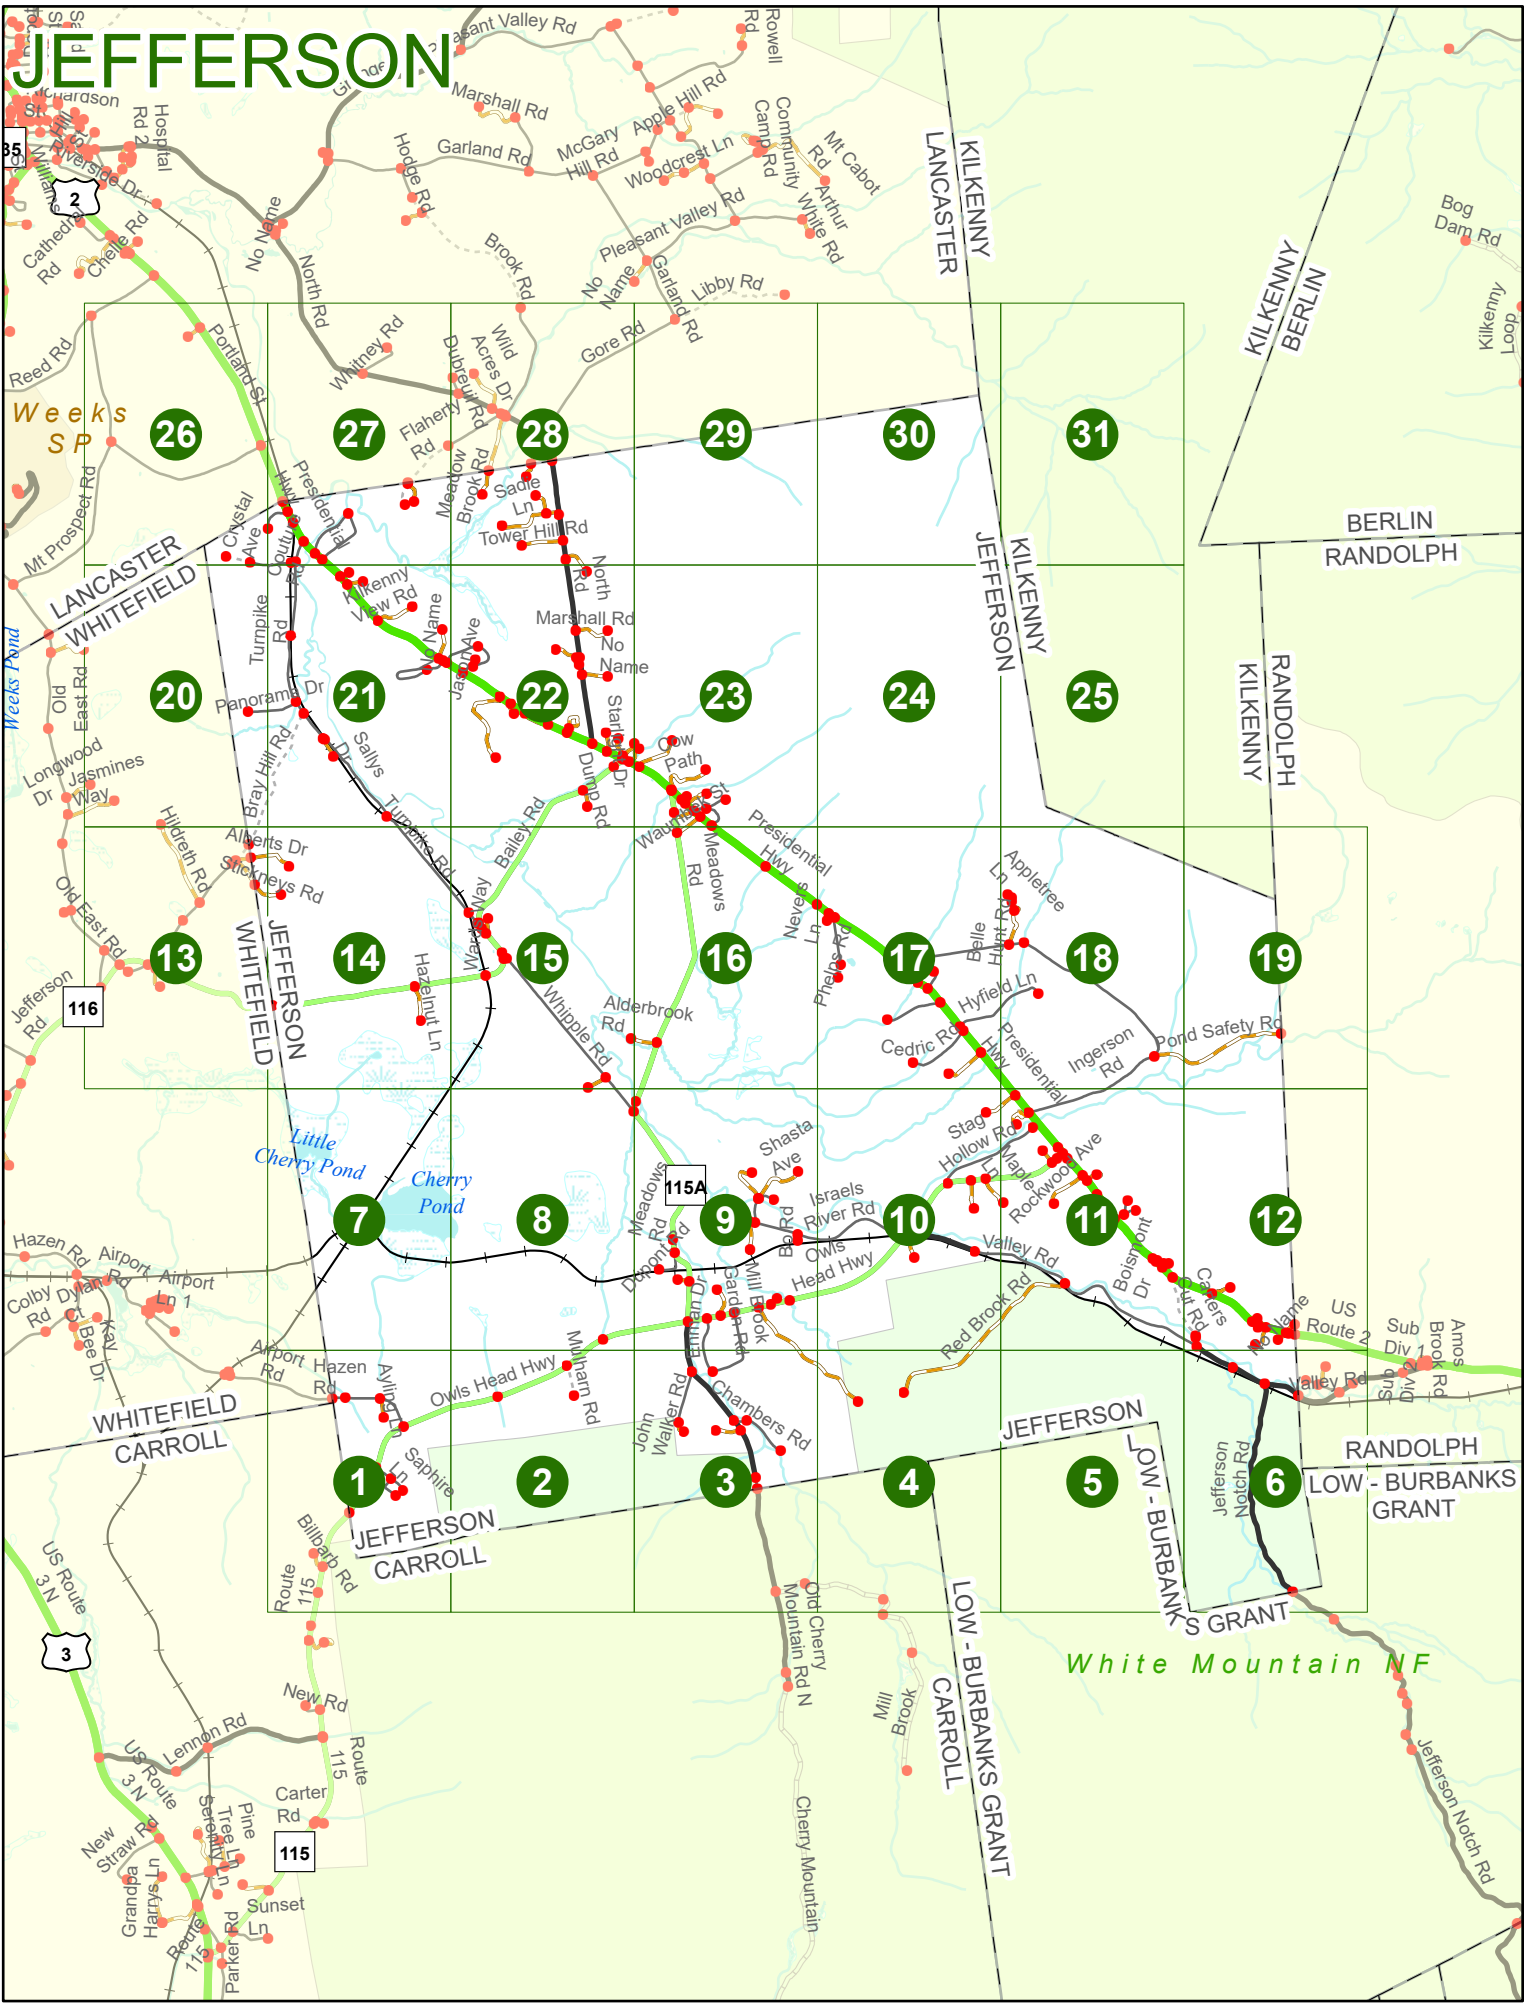

Maps and data sets are not guaranteed to be free from errors and omissions. Data is in a constant state of update and correction by various groups and agencies. Information displayed on this map is the best available at the time of publication.

2025 Nodal Reference Bookmap

LEGEND

NHDOT will accept crash locations based on the State of NH Uniform Police Traffic Accident Report.

Crash occurred on:

Option 1 Street Address
 123 Main Street

Option 2 Route No and/or Distance from NESW Intesecting Road, Bridge,
 Street name Intersecting Street Town/County line
 Main Street 500 E Oak Street

Option 3 First Node Distance from First Node Second Node
 515 212 632

Option 4 Route No and/or Mile Marker on Interstate Only NESW Mile (Marker)
 Street name
 189S 700 feet S 36.8

Option 3 – Example

Street Name Loudon Road
First Node 803
Distance from First Node 318 Ft
Second Node 813