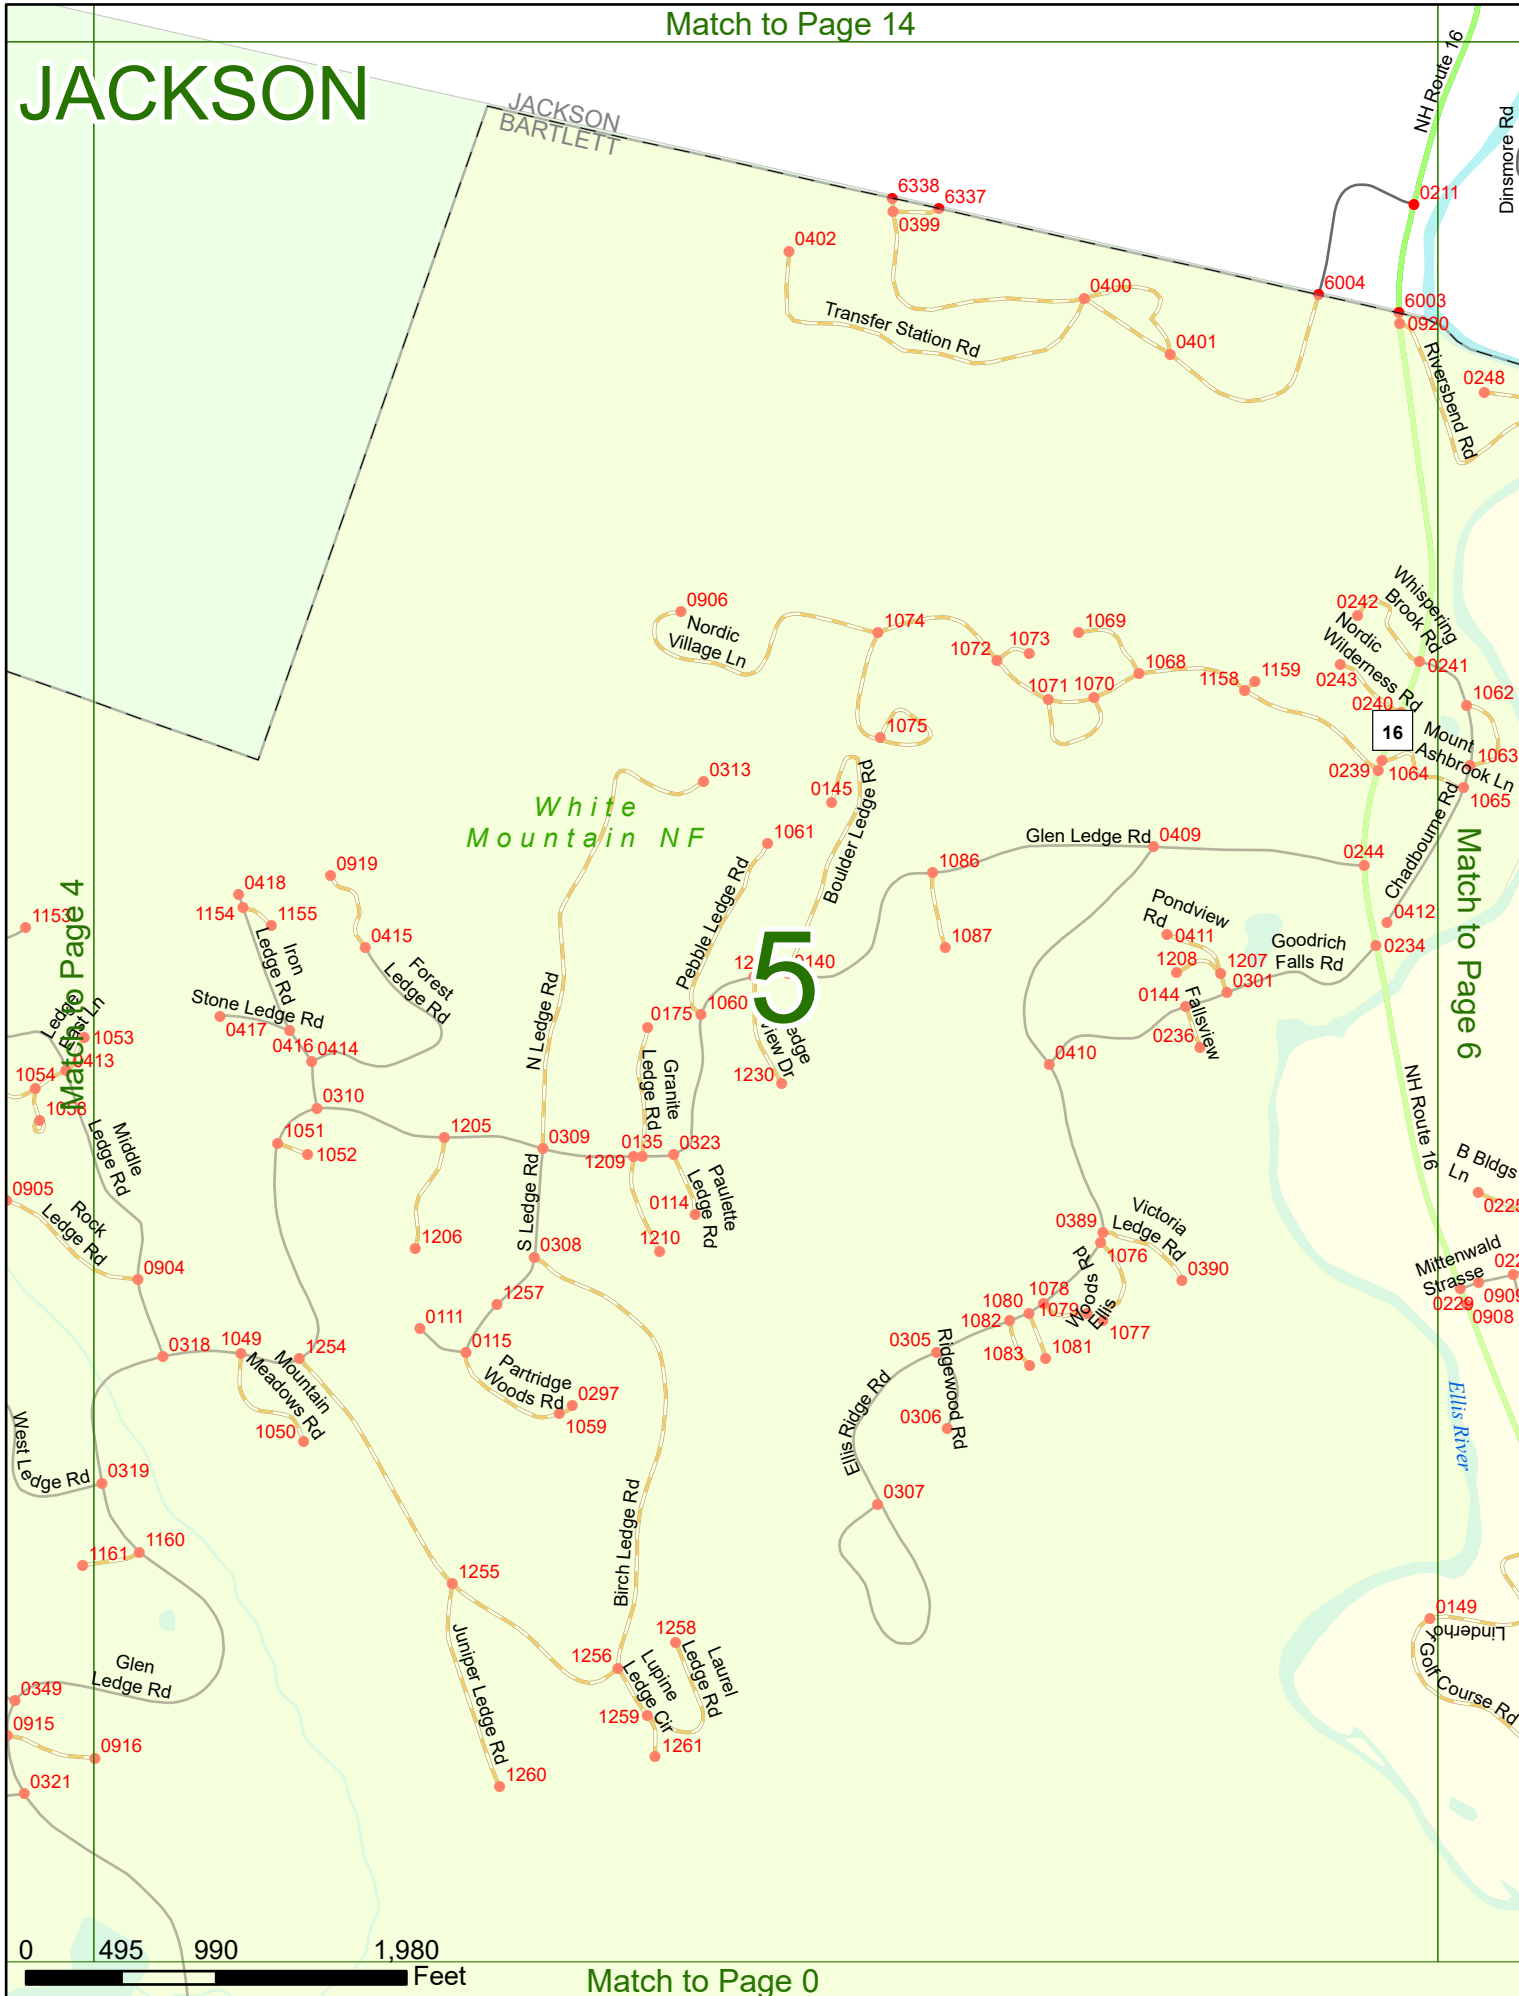

JACKSON

JACKSON
BARTLETT

White
Mountain NF

5