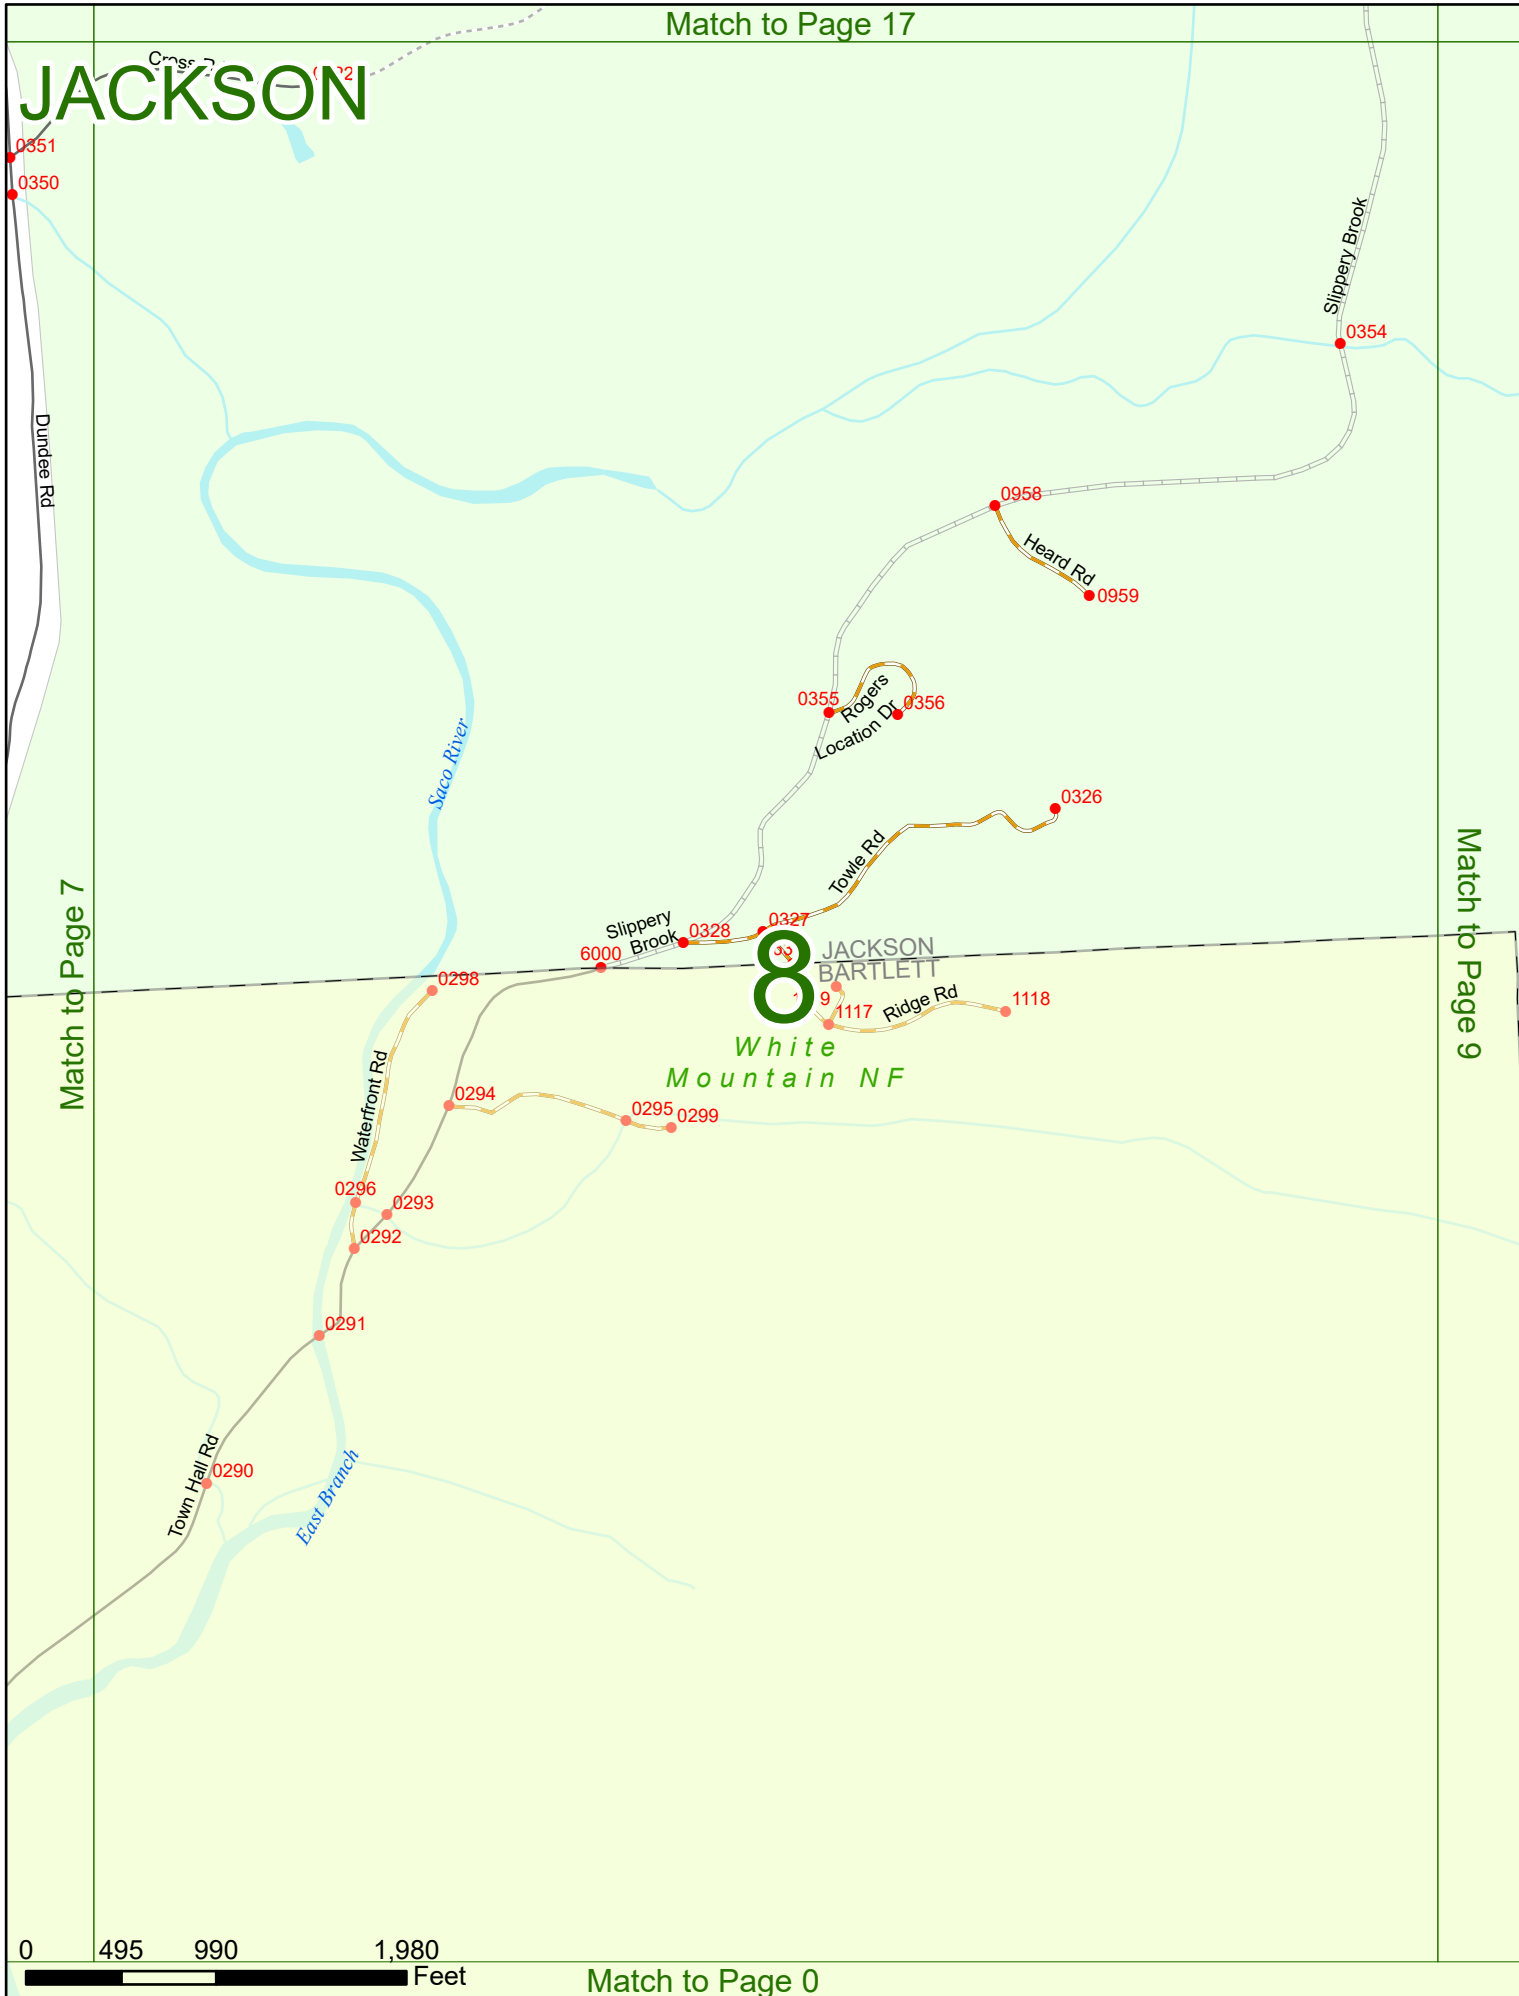

Match to Page 17

JACKSON

Match to Page 7

Match to Page 9

Match to Page 0