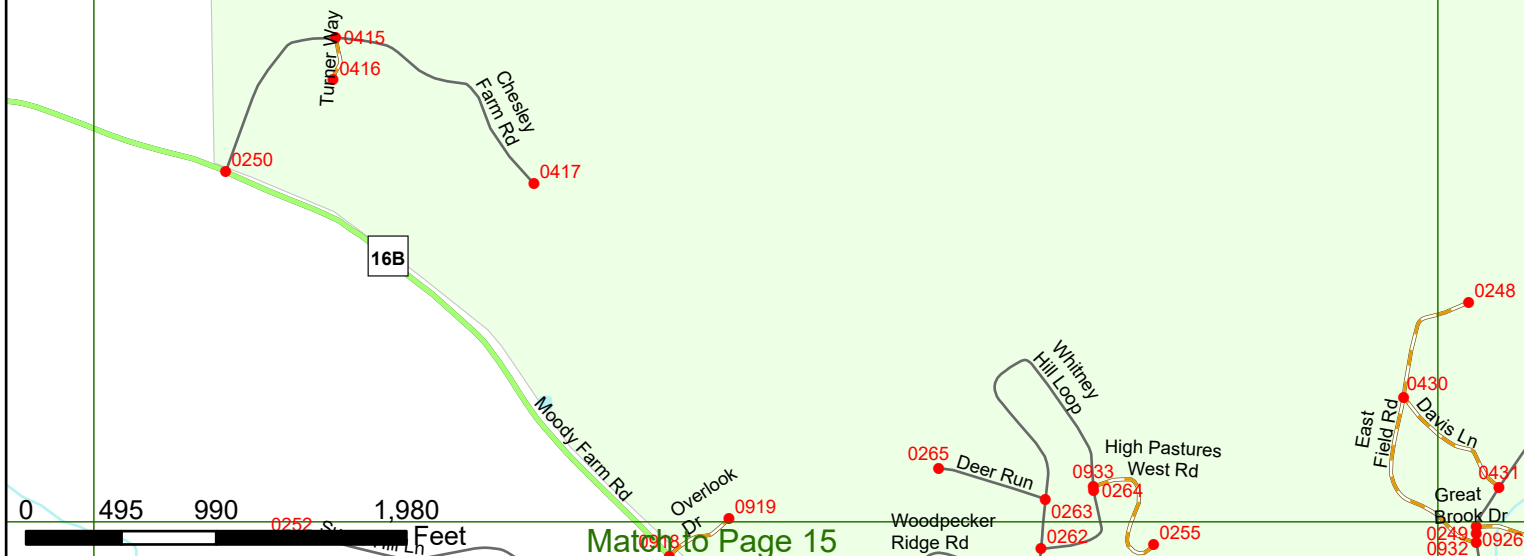

JACKSON

Match to Page 22

Match to Page 24

23

White Mountain NF

Match to Page 15

Match to Page 24