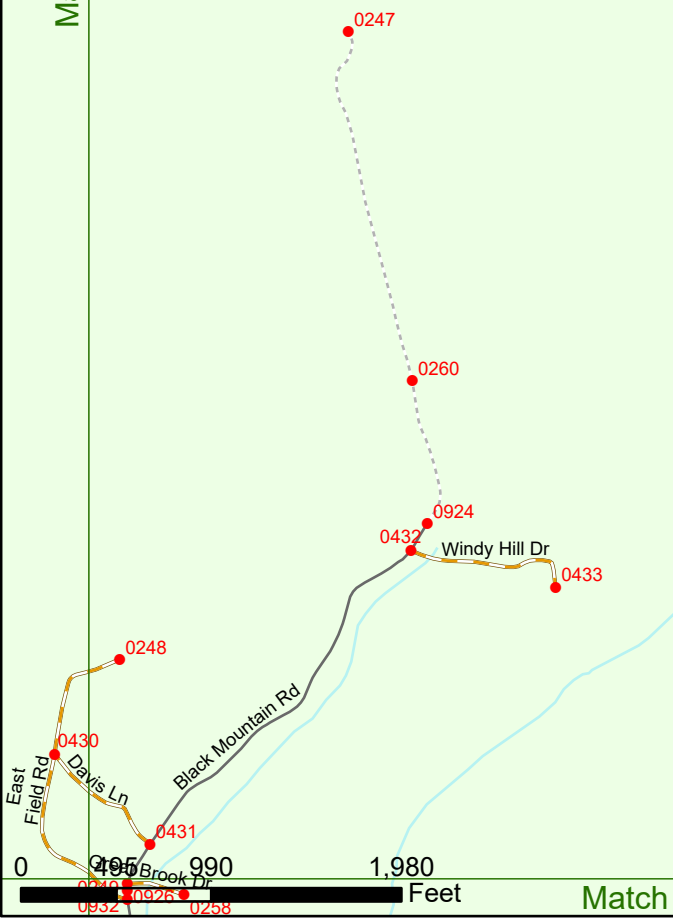

JACKSON

Match to Page 23

Match to Page 25

Wheeler Mountain