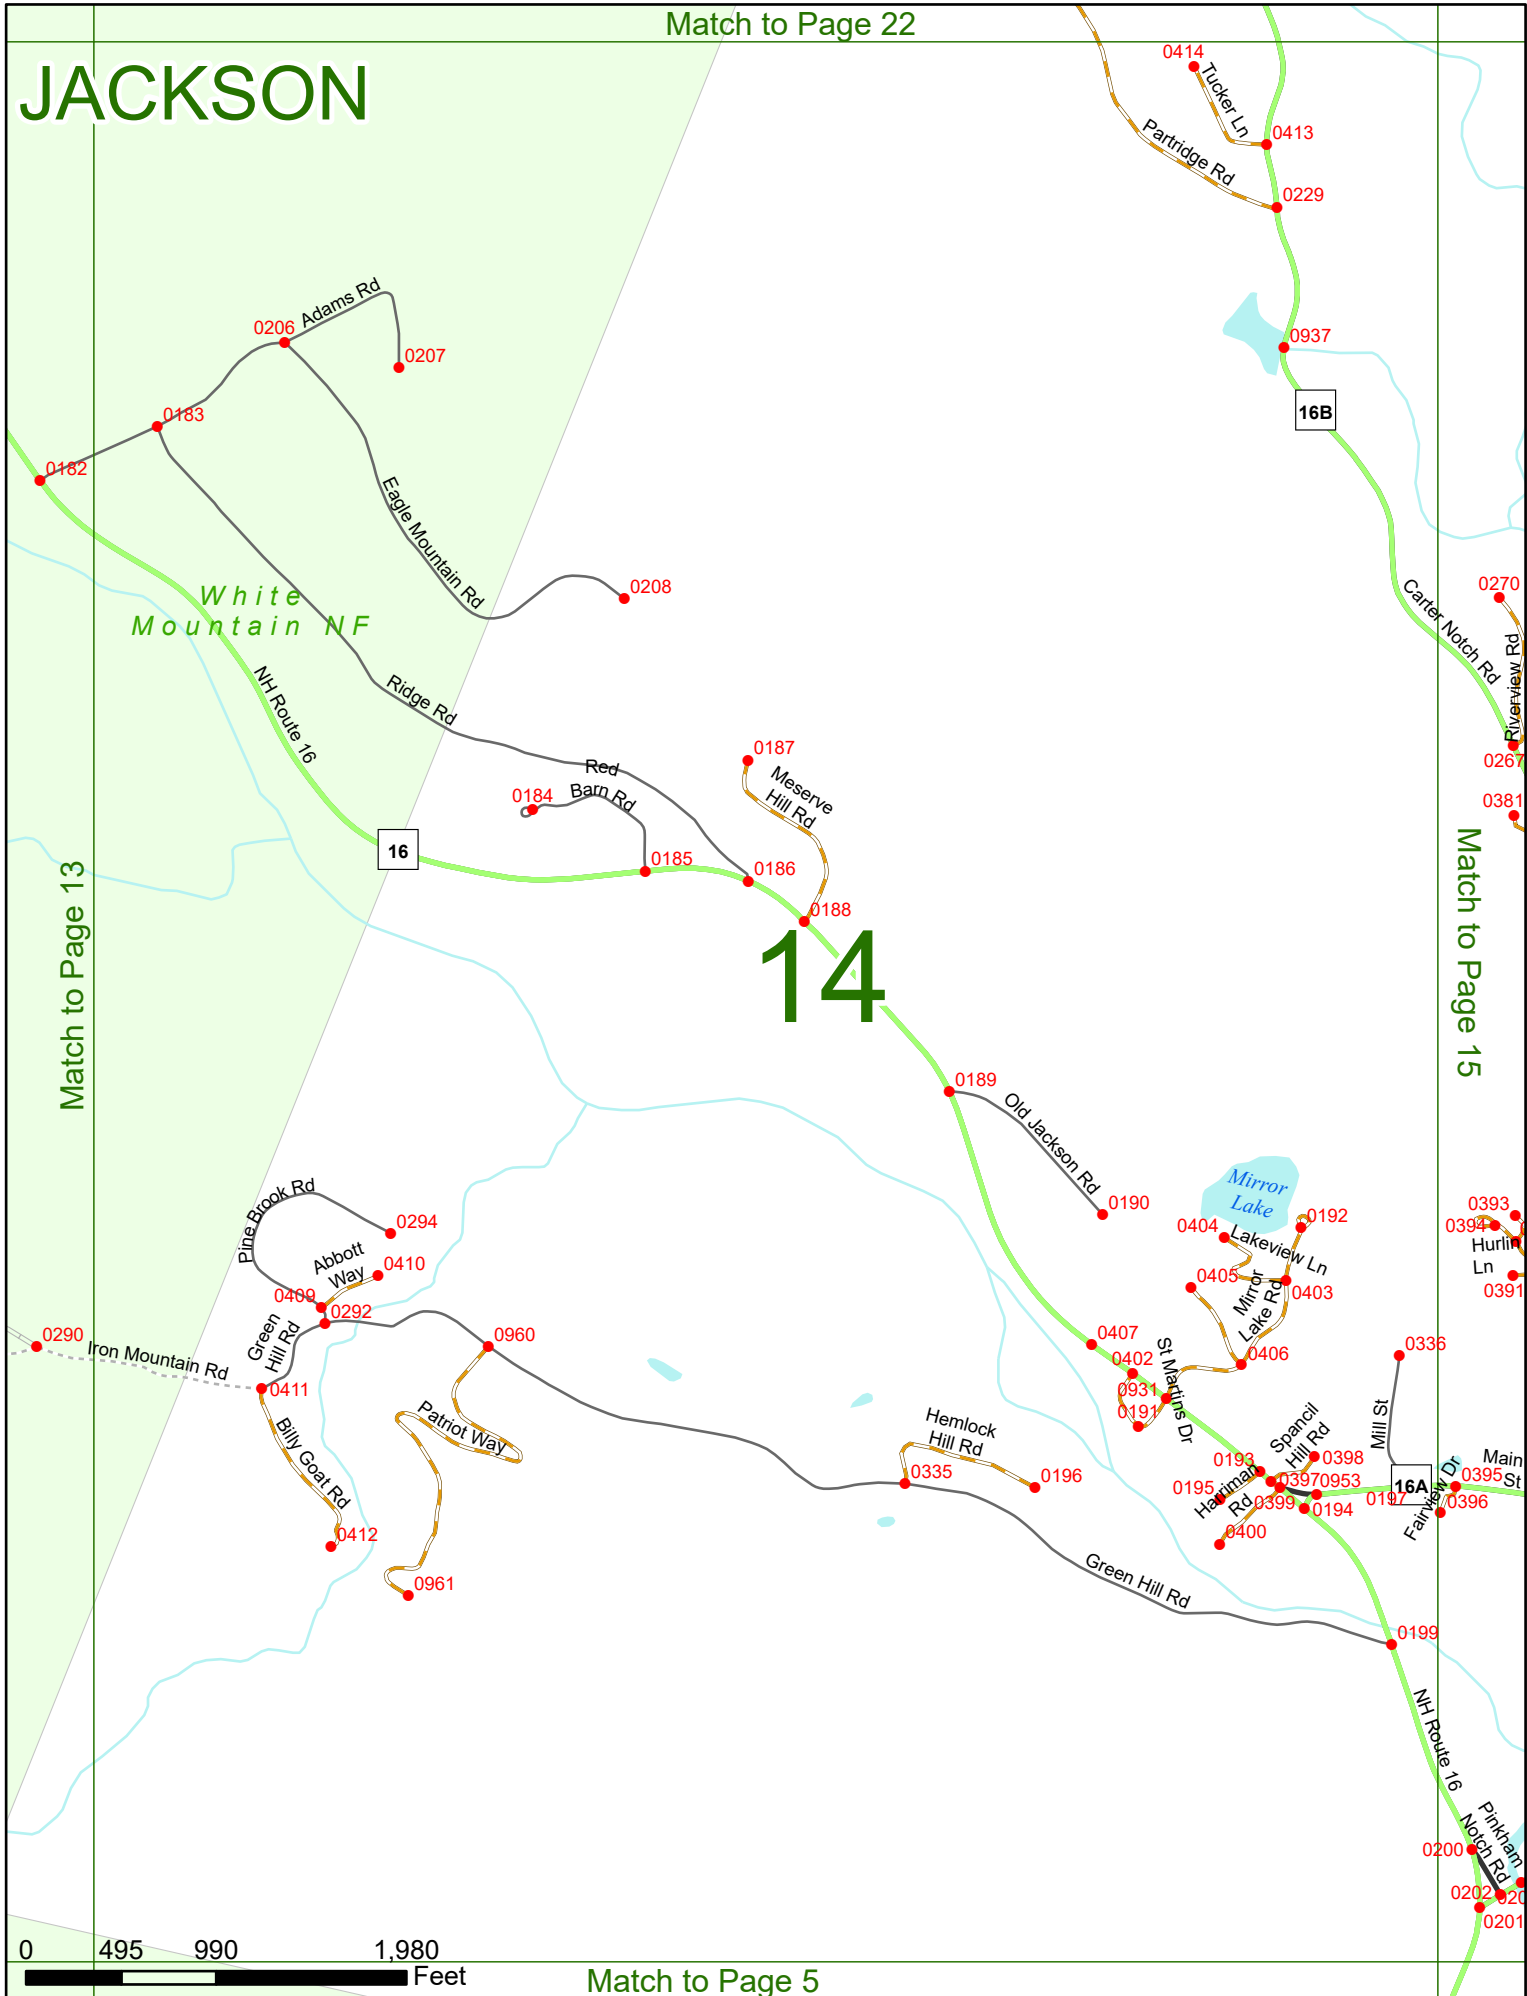

JACKSON

14

Match to Page 13

Match to Page 15