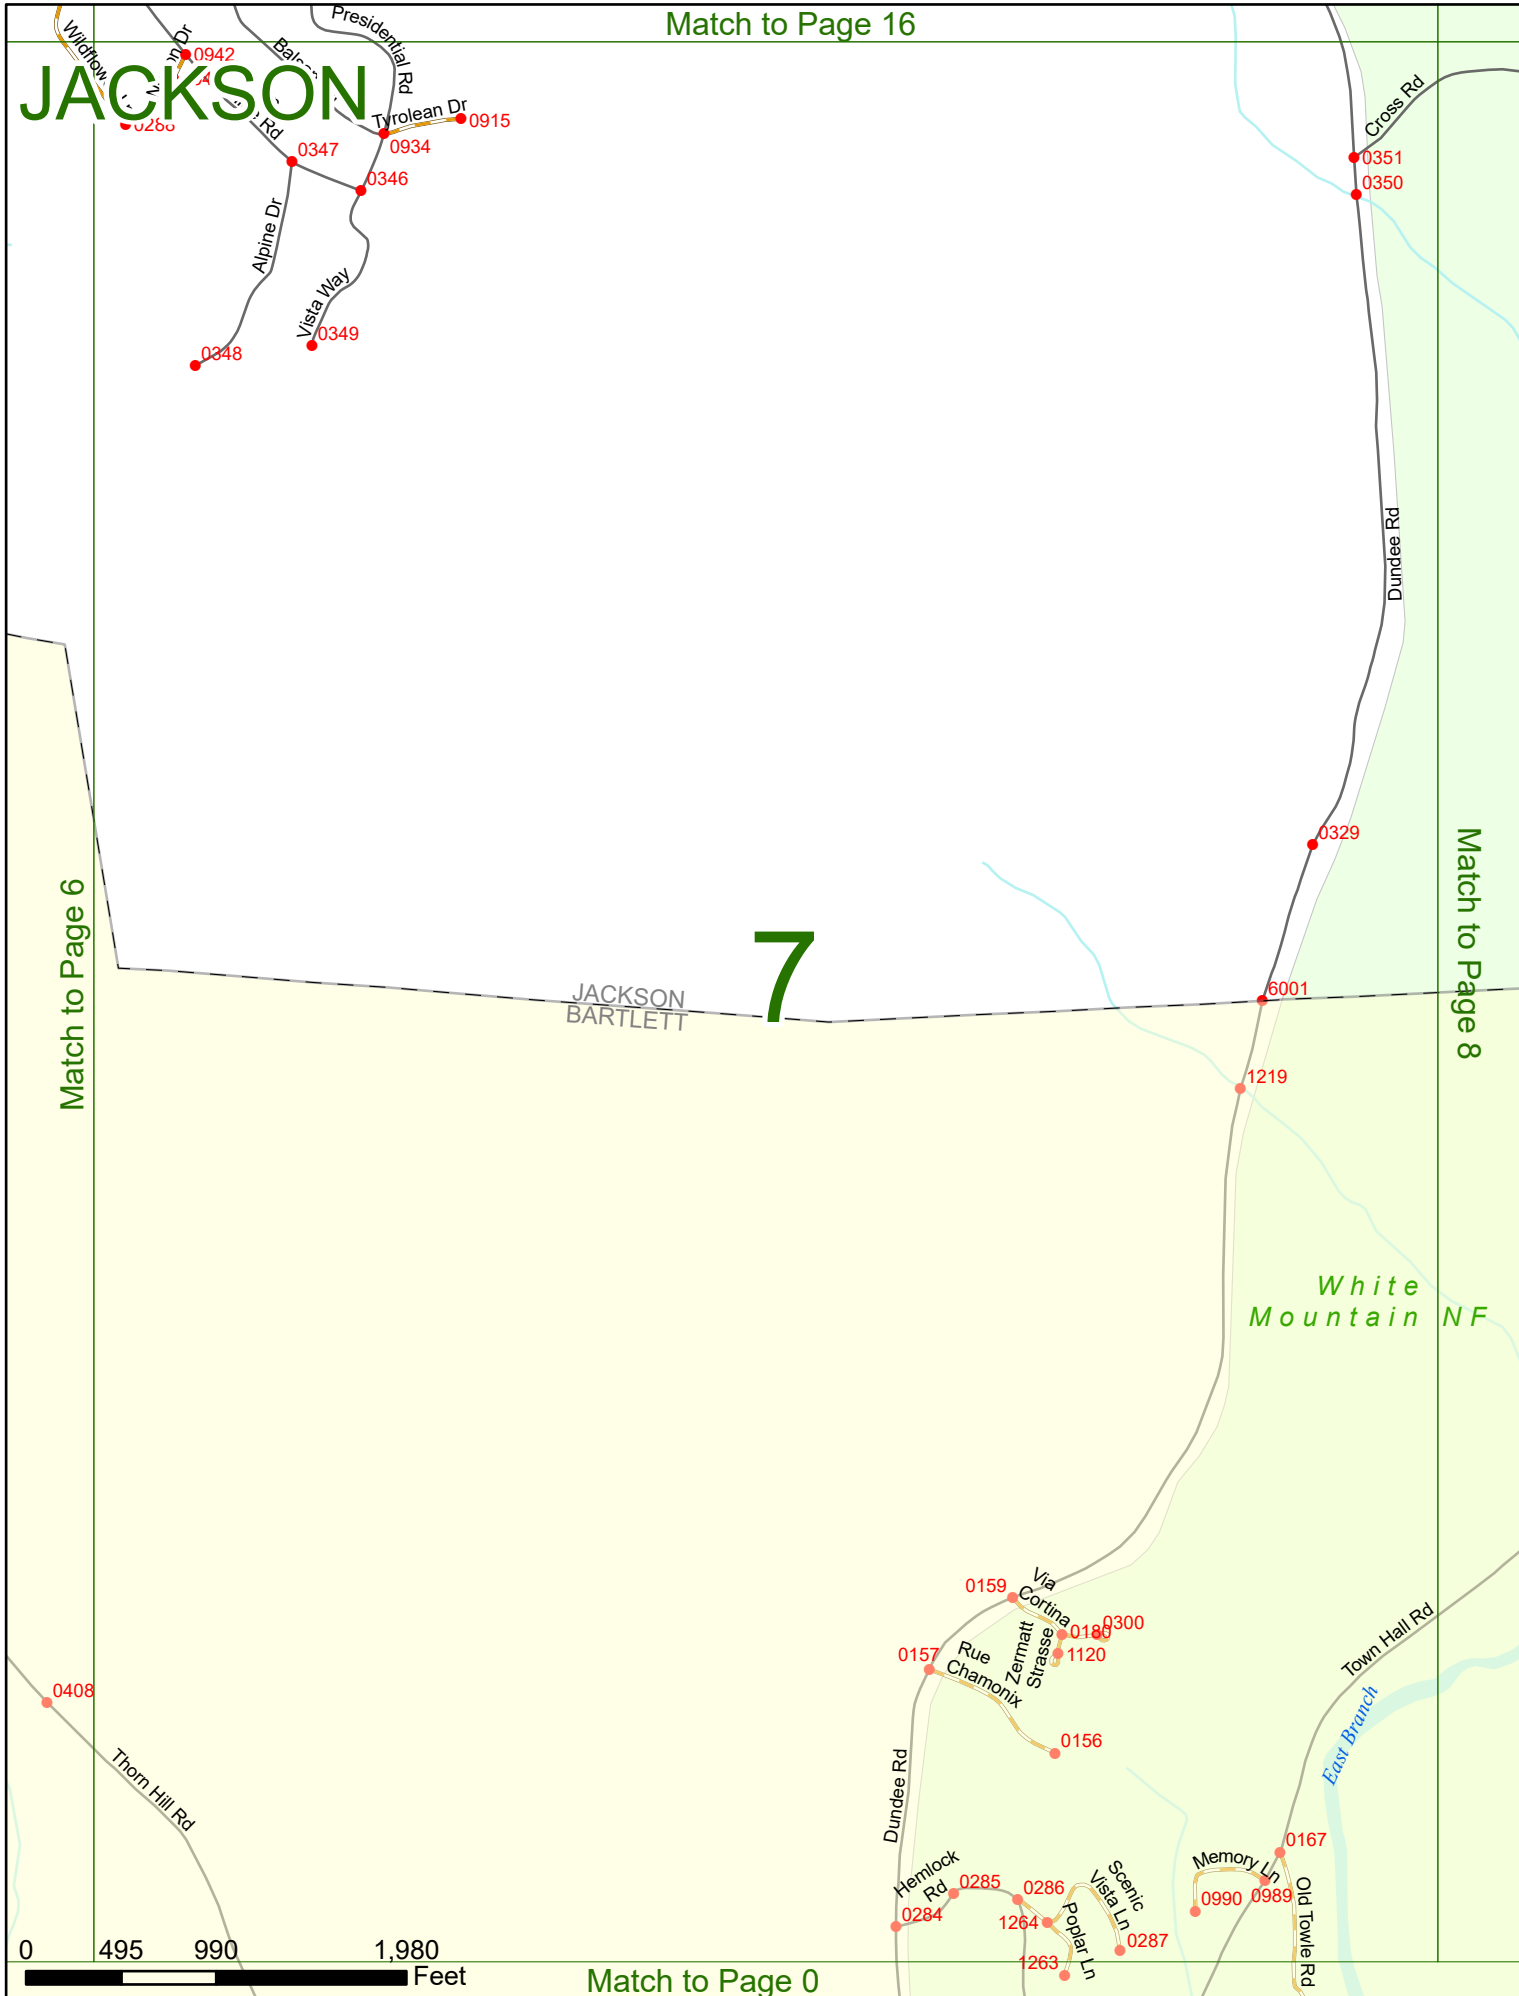

Match to Page 16

JACKSON

7

Match to Page 6

Match to Page 8

JACKSON
BARTLETT

White
Mountain NF

0 495 990 1,980 Feet

Match to Page 0