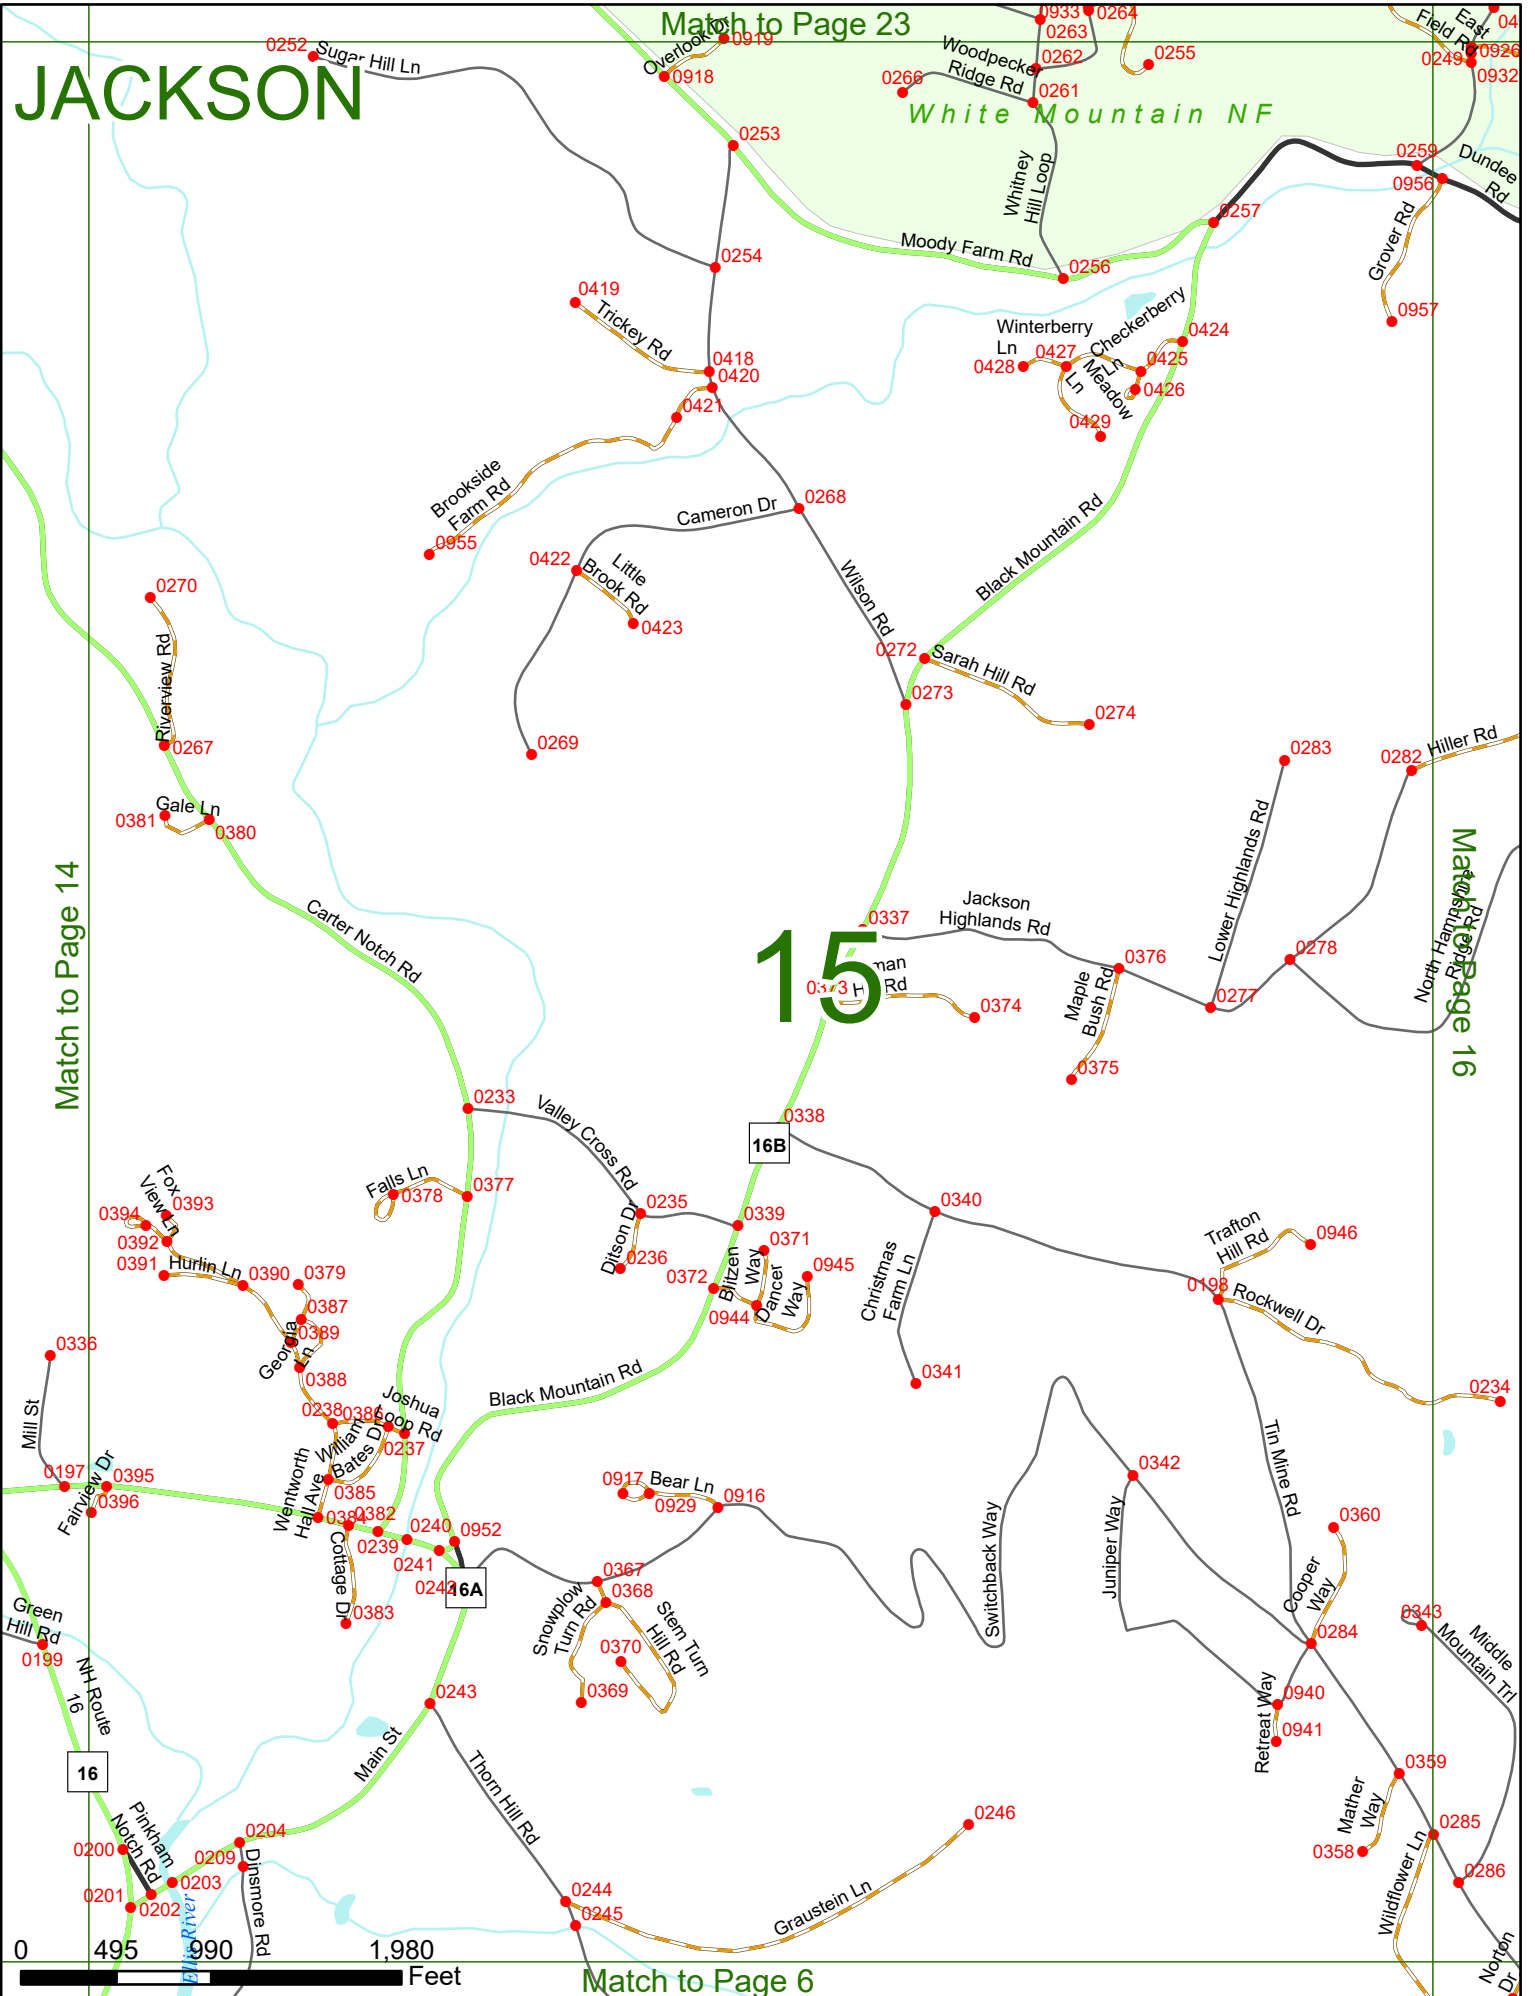

JACKSON

Match to Page 23

White Mountain NF

15

Match to Page 14

Match to Page 16

Match to Page 6