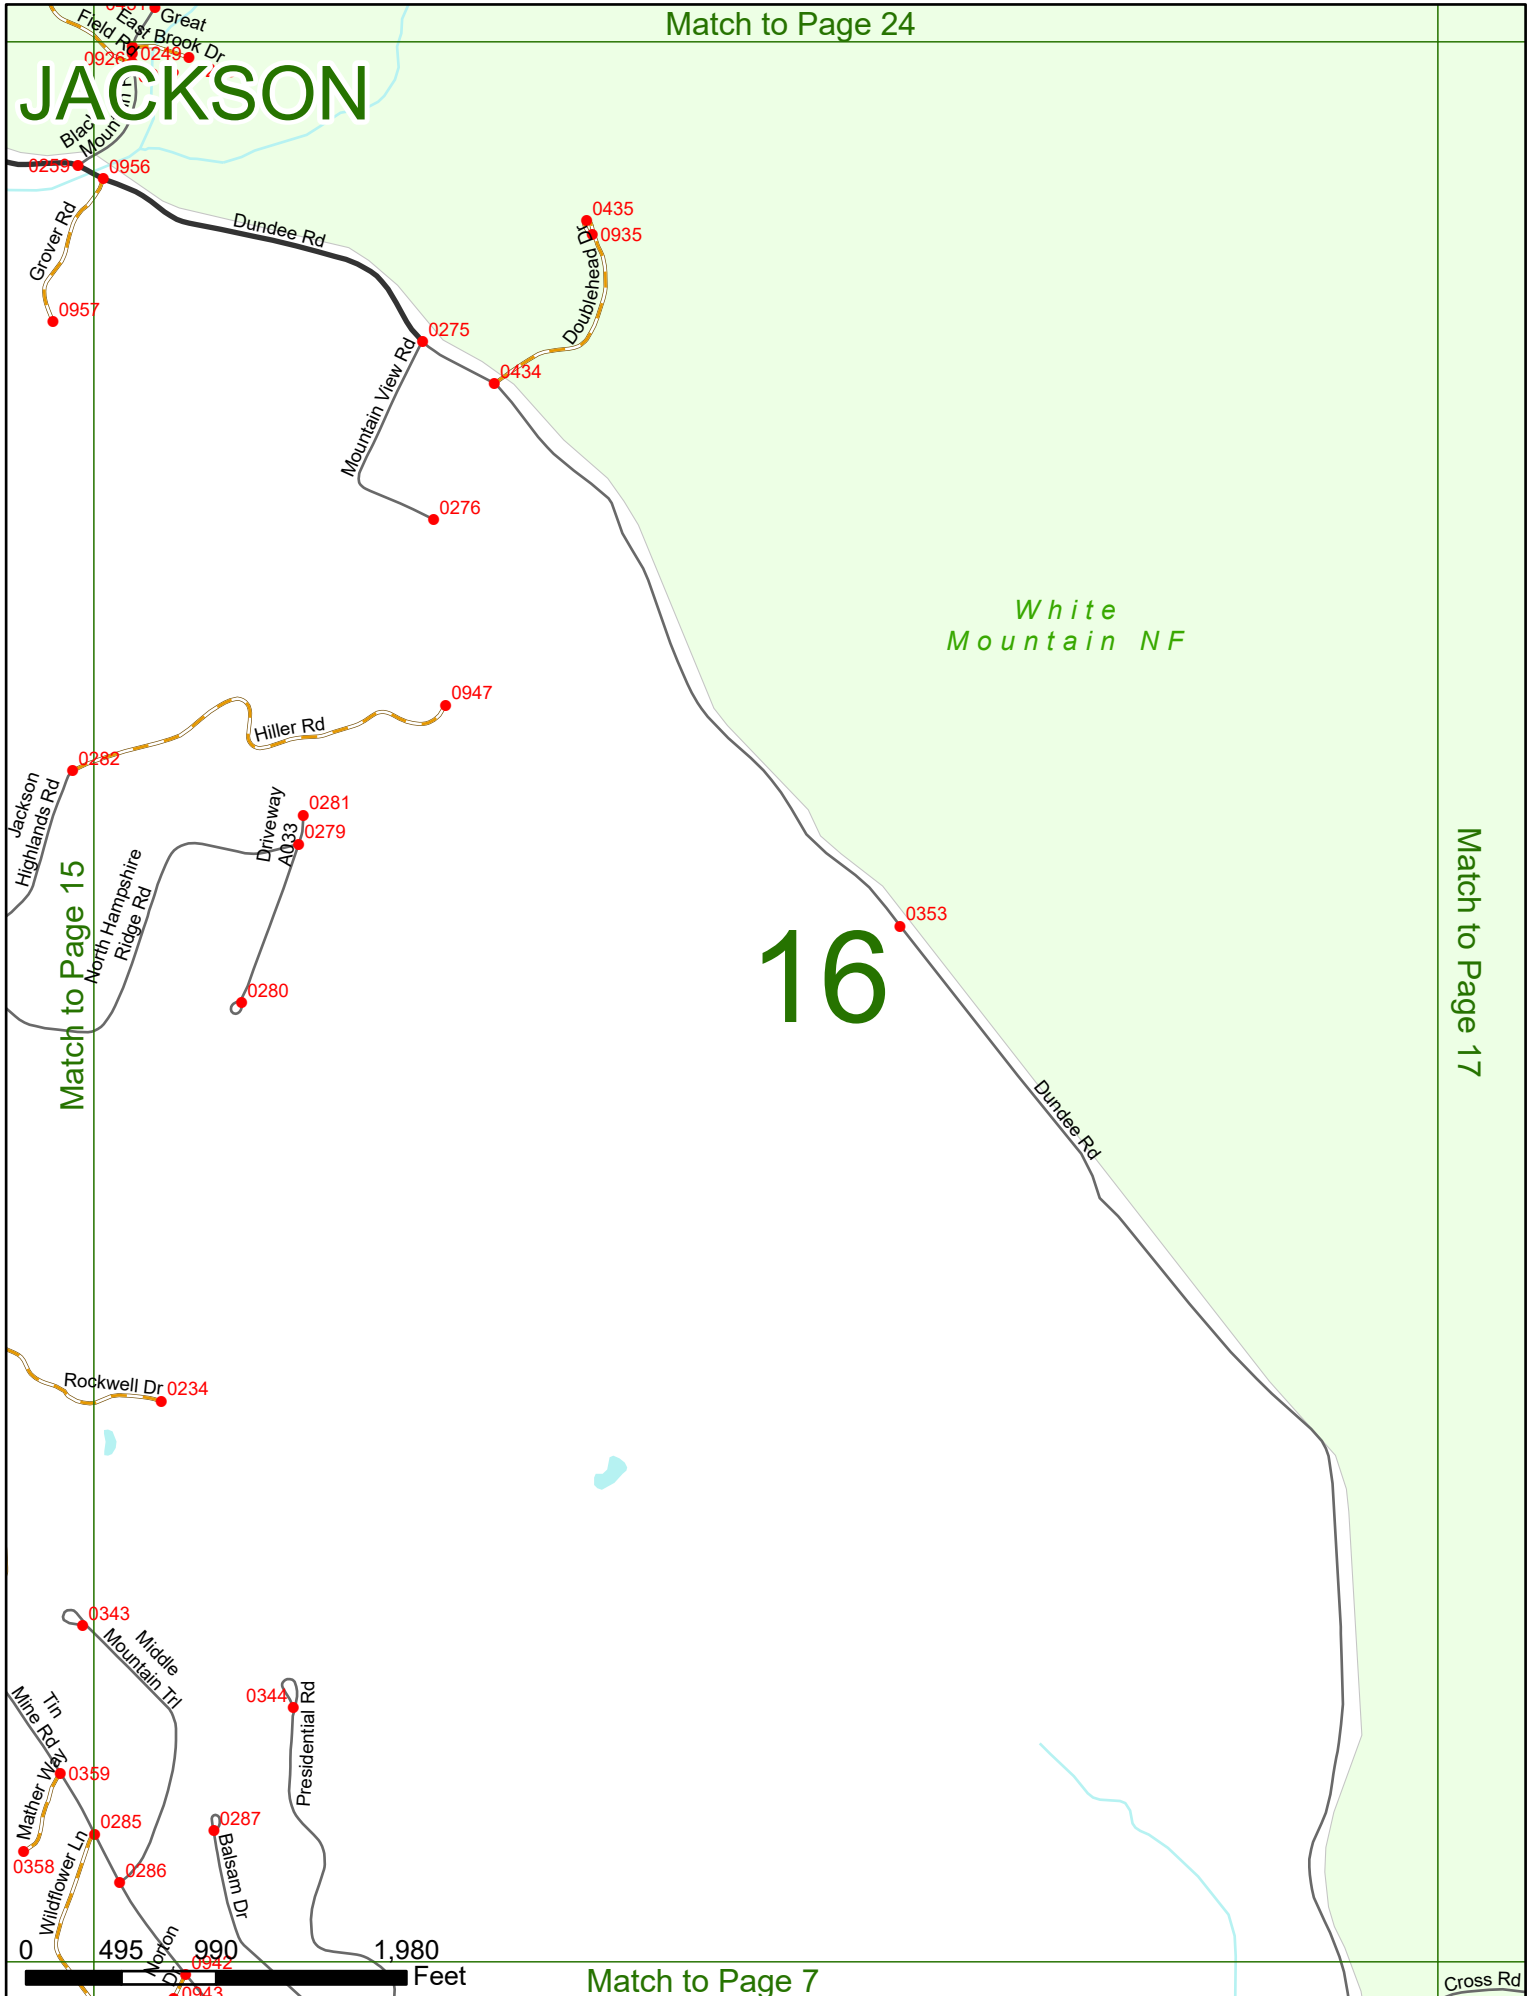

Match to Page 24

JACKSON

White Mountain NF

16

Match to Page 15

Match to Page 17

Match to Page 7

Cross Rd