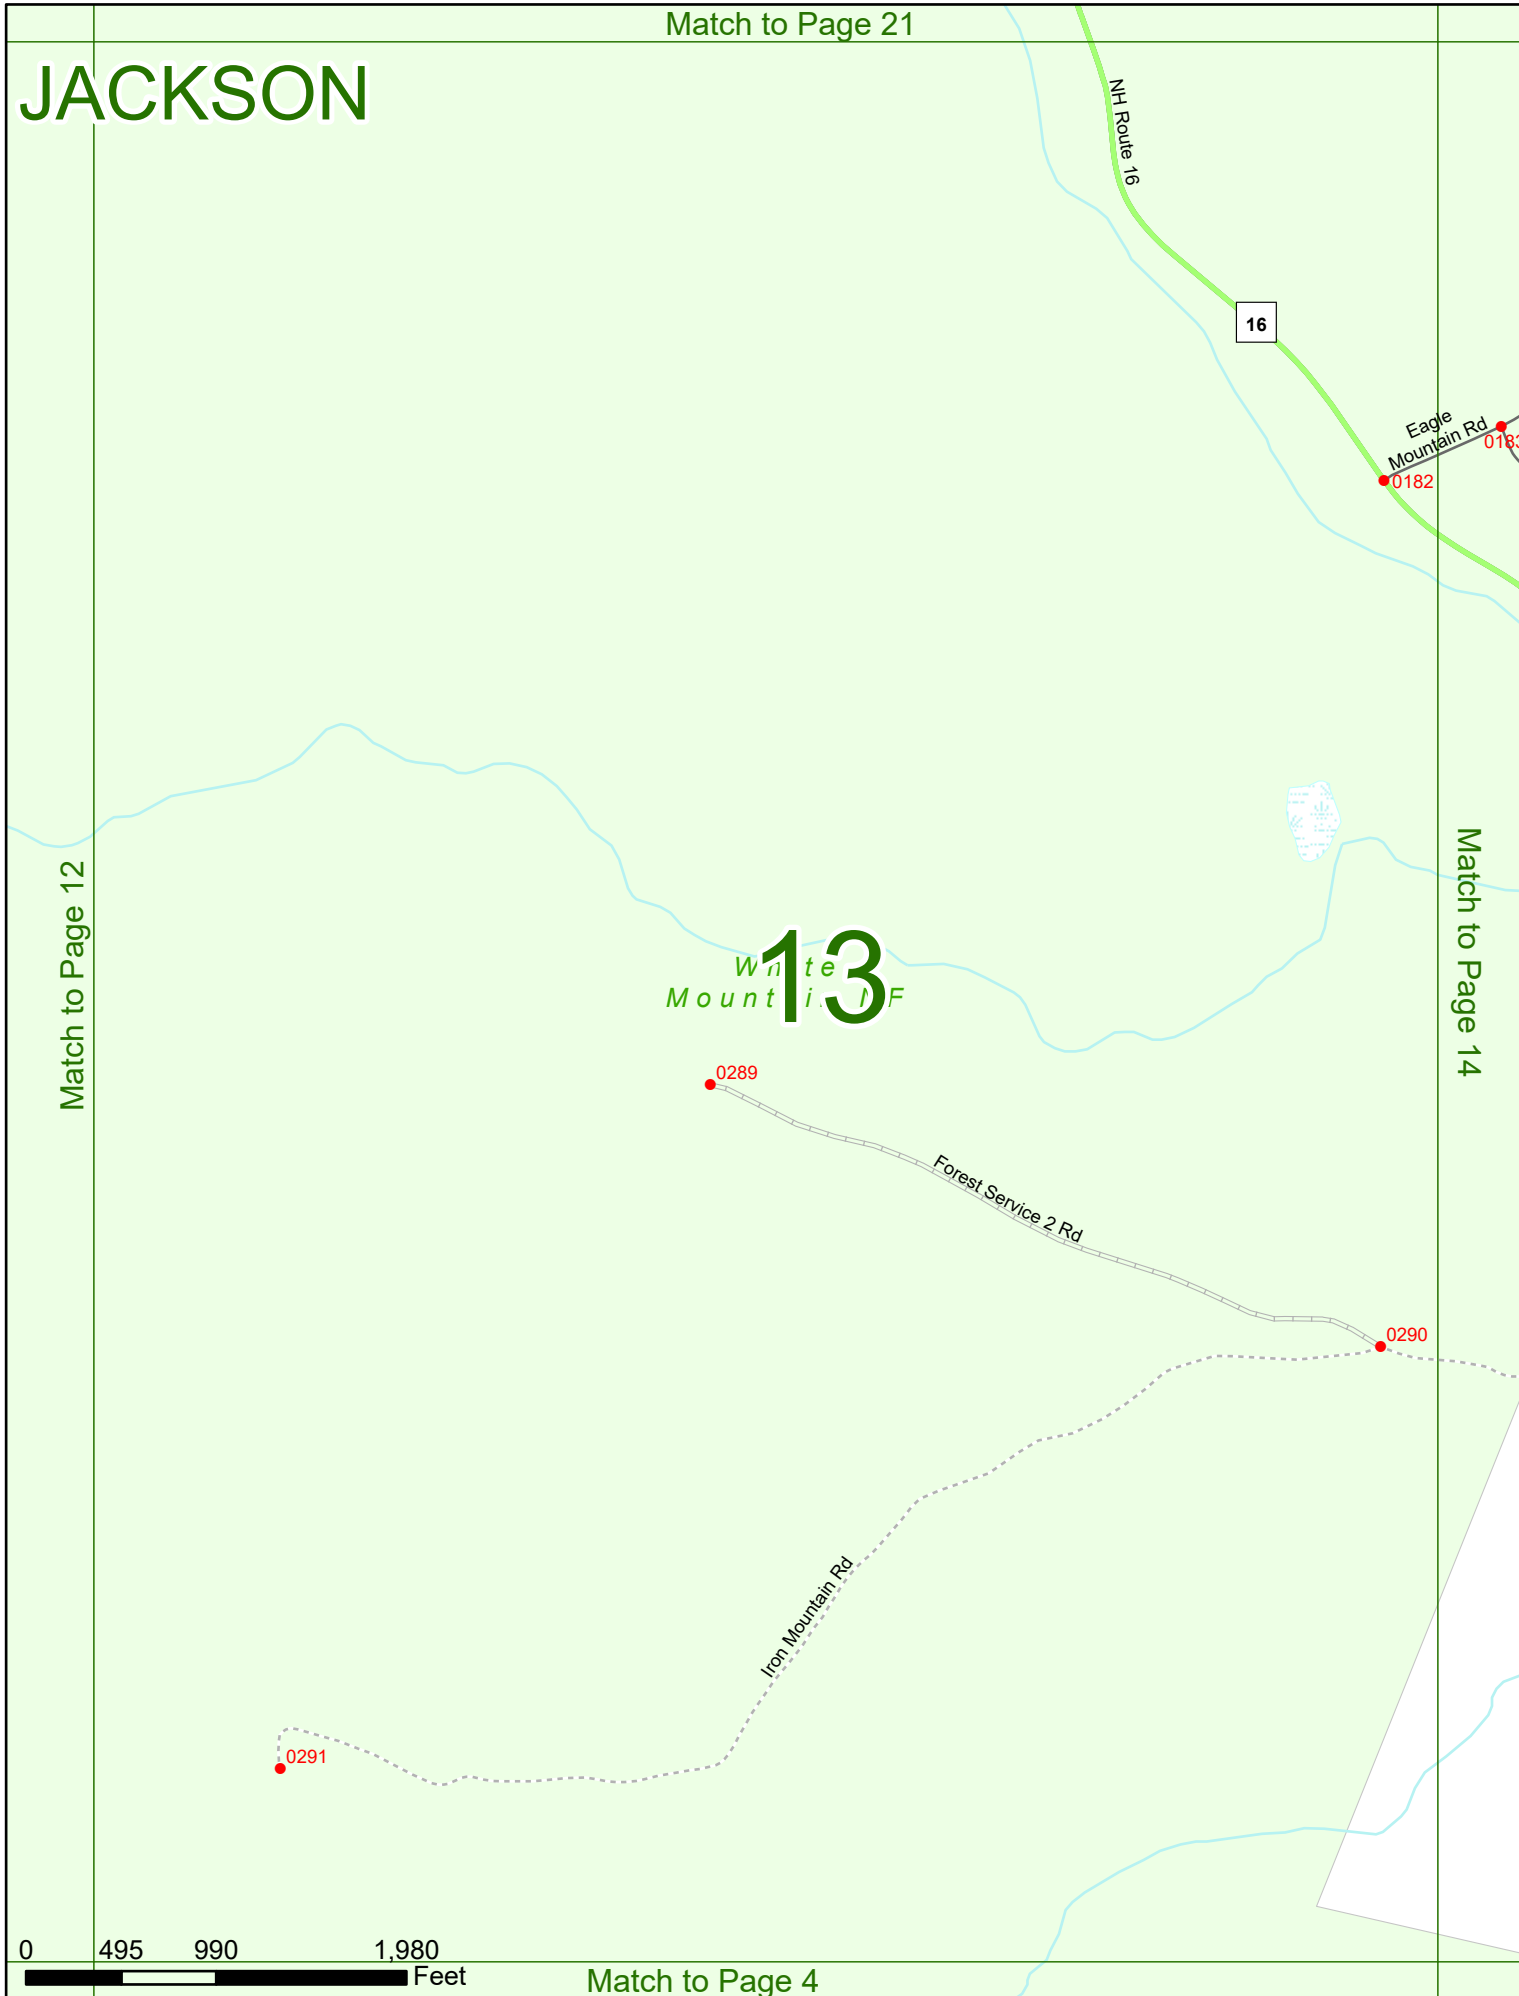

JACKSON

Match to Page 12

Match to Page 14

White Mountain JF

13

NH Route 16

16

Eagle Mountain Rd
0182 0183

0289

Forest Service 2 Rd

0290

Iron Mountain Rd

0291

0 495 990 1,980 Feet

Match to Page 4