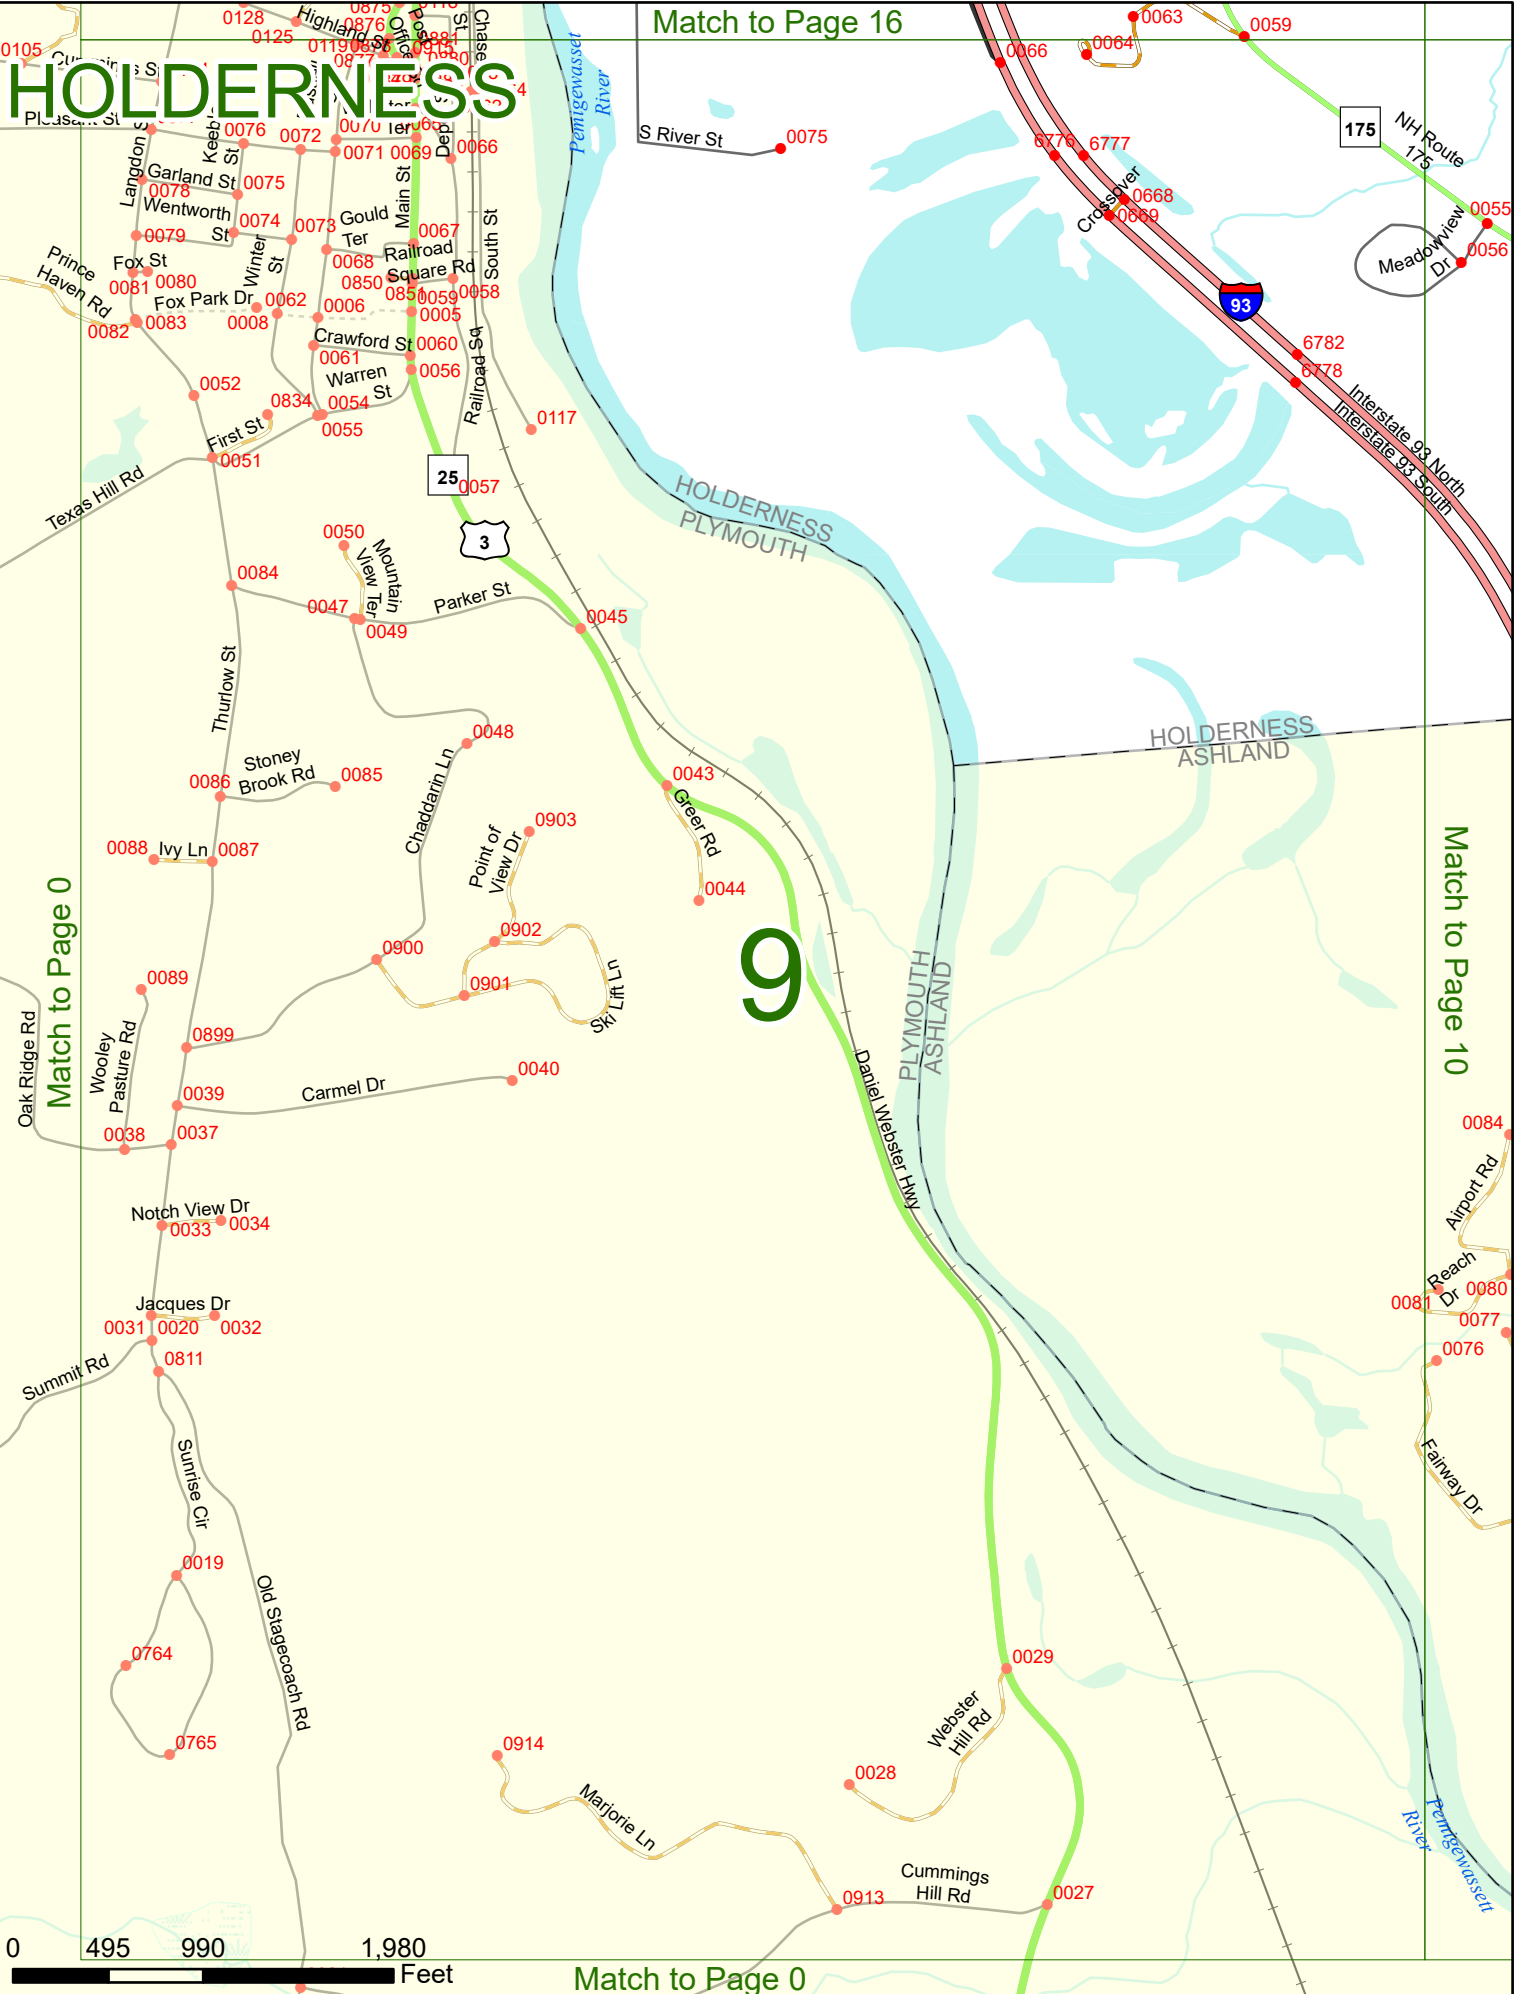

Match to Page 16

HOLDERNESS

Match to Page 0

Match to Page 10

0 495 990 1,980 Feet

Match to Page 0