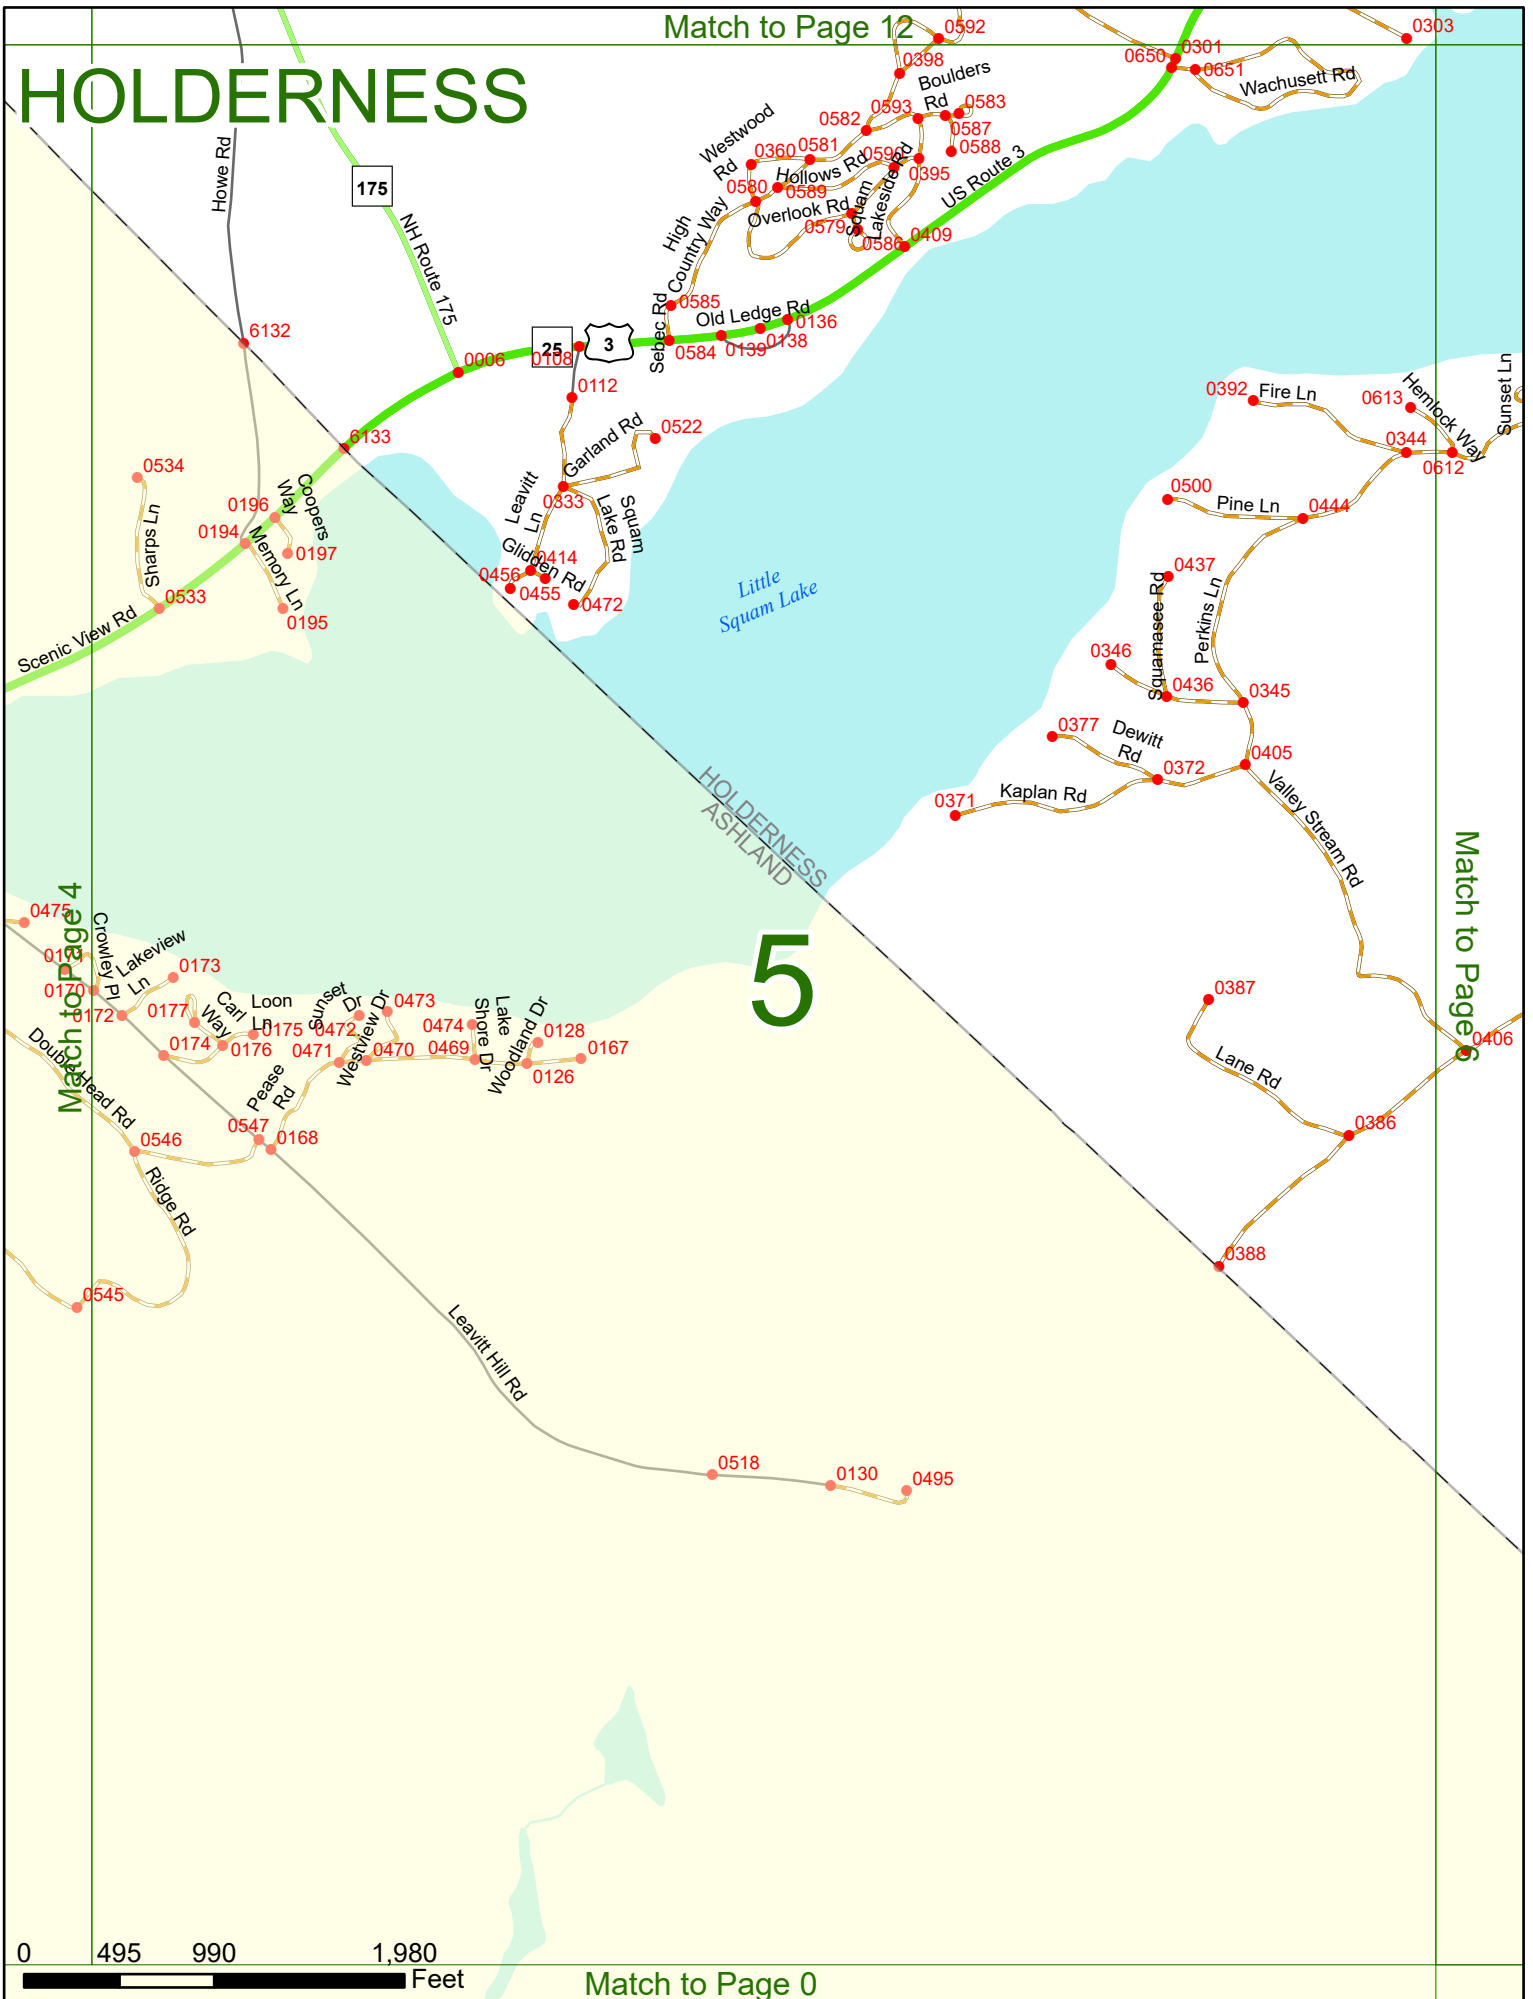

HOLDERNESS

Match to Page 12

Match to Page 4

Match to Page 6

5

0 495 990 1,980 Feet

Match to Page 0