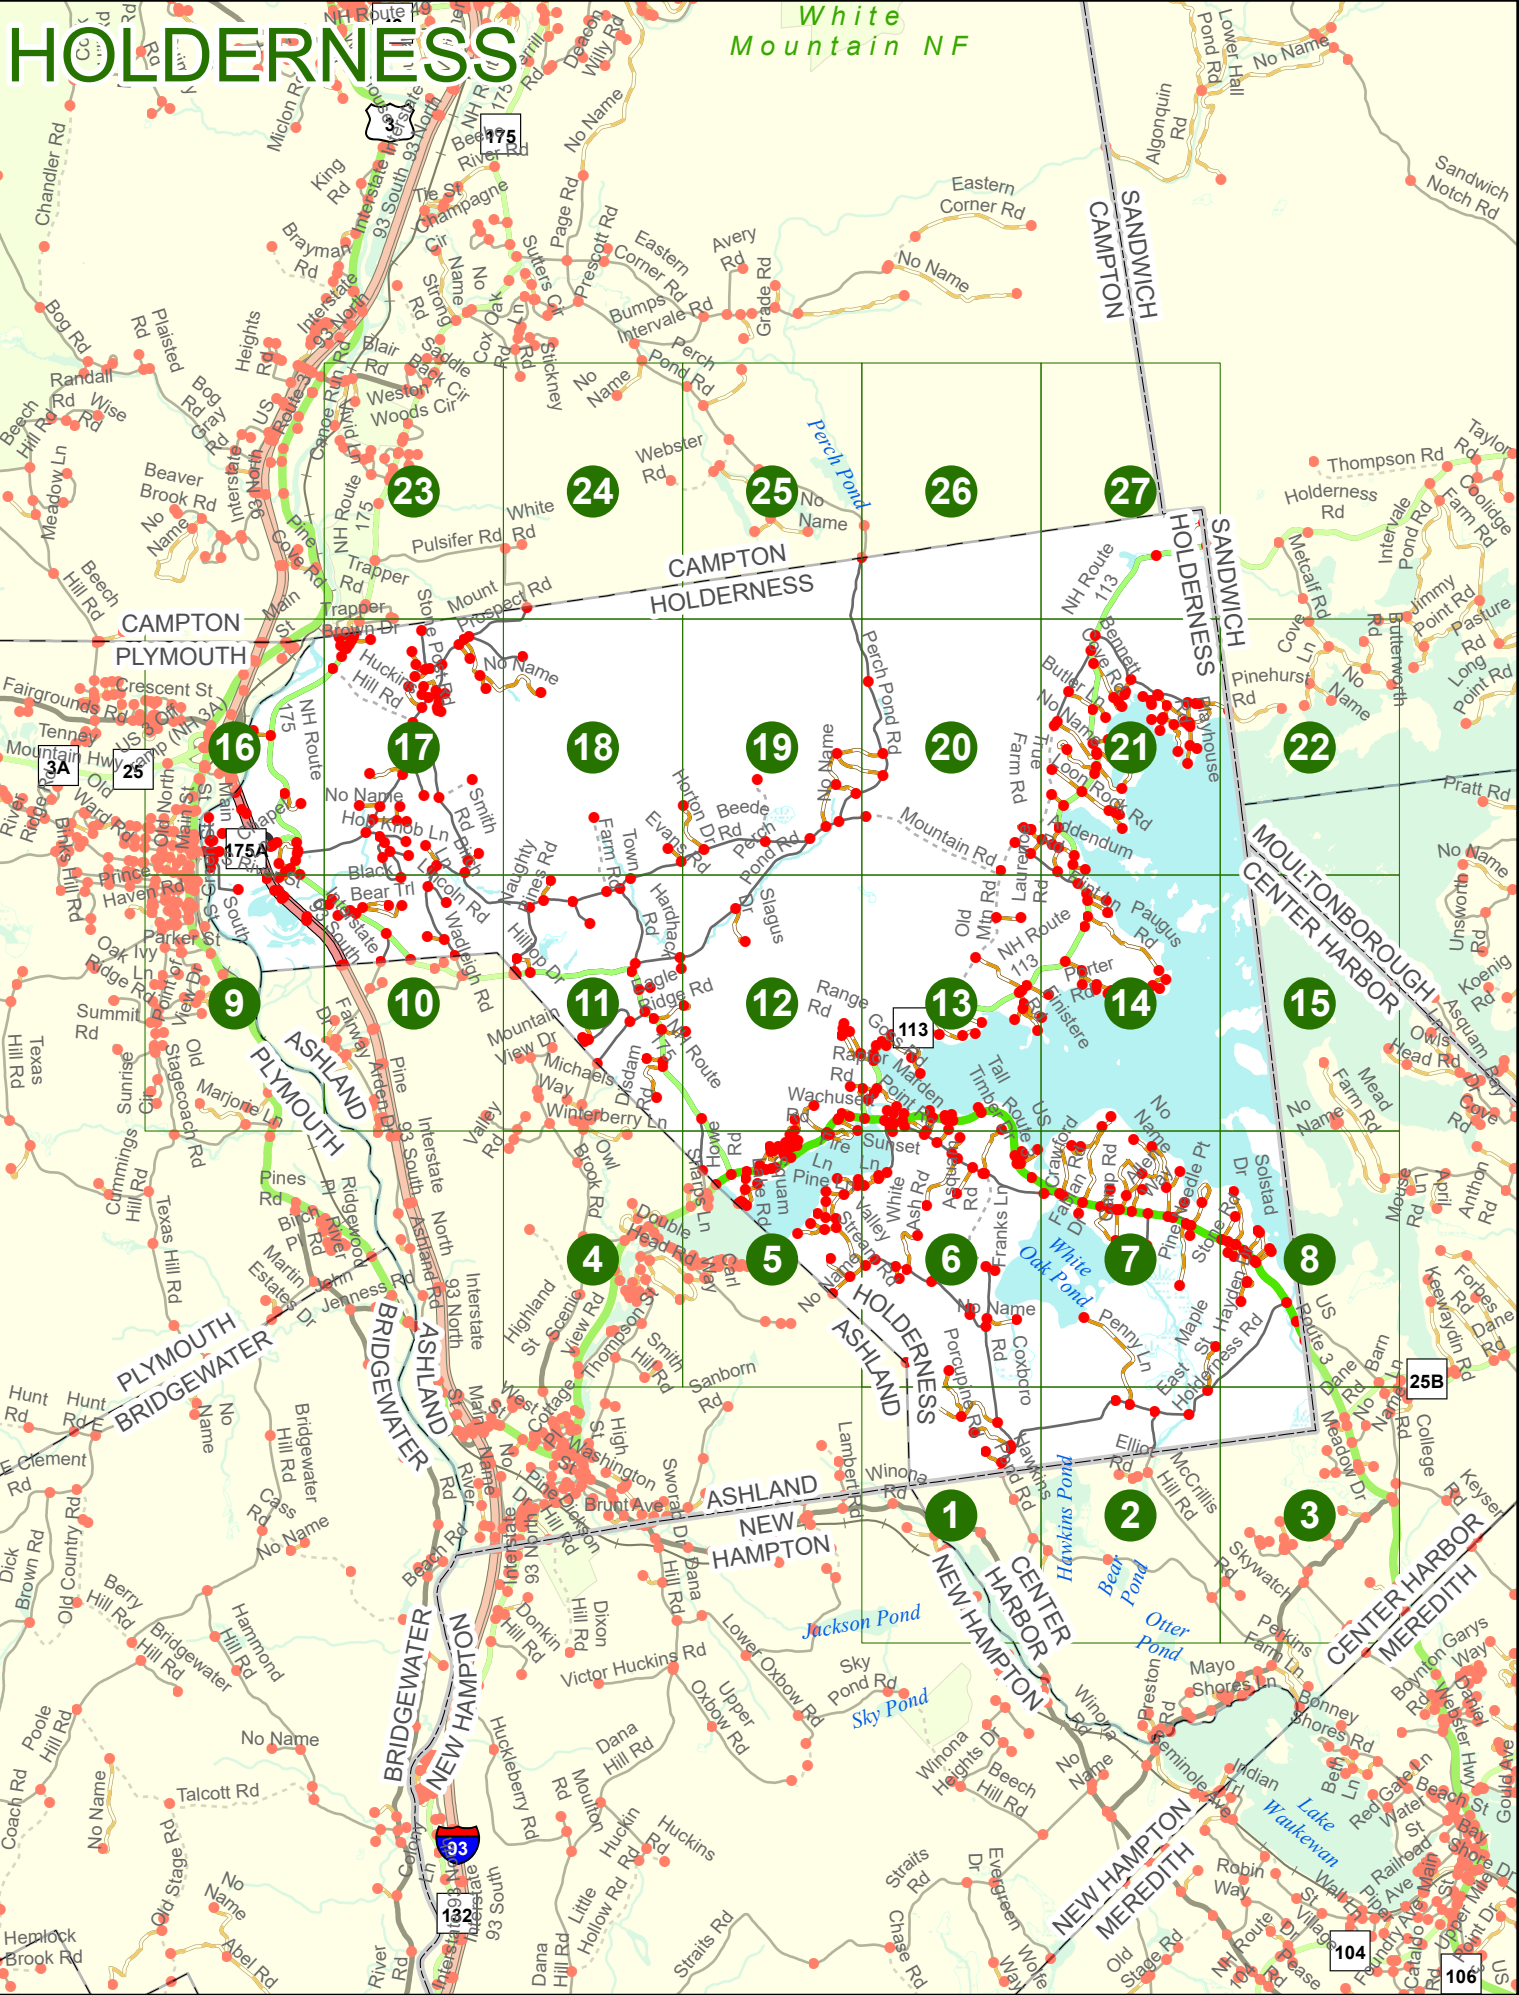

HOLDERNESS

White Mountain NF