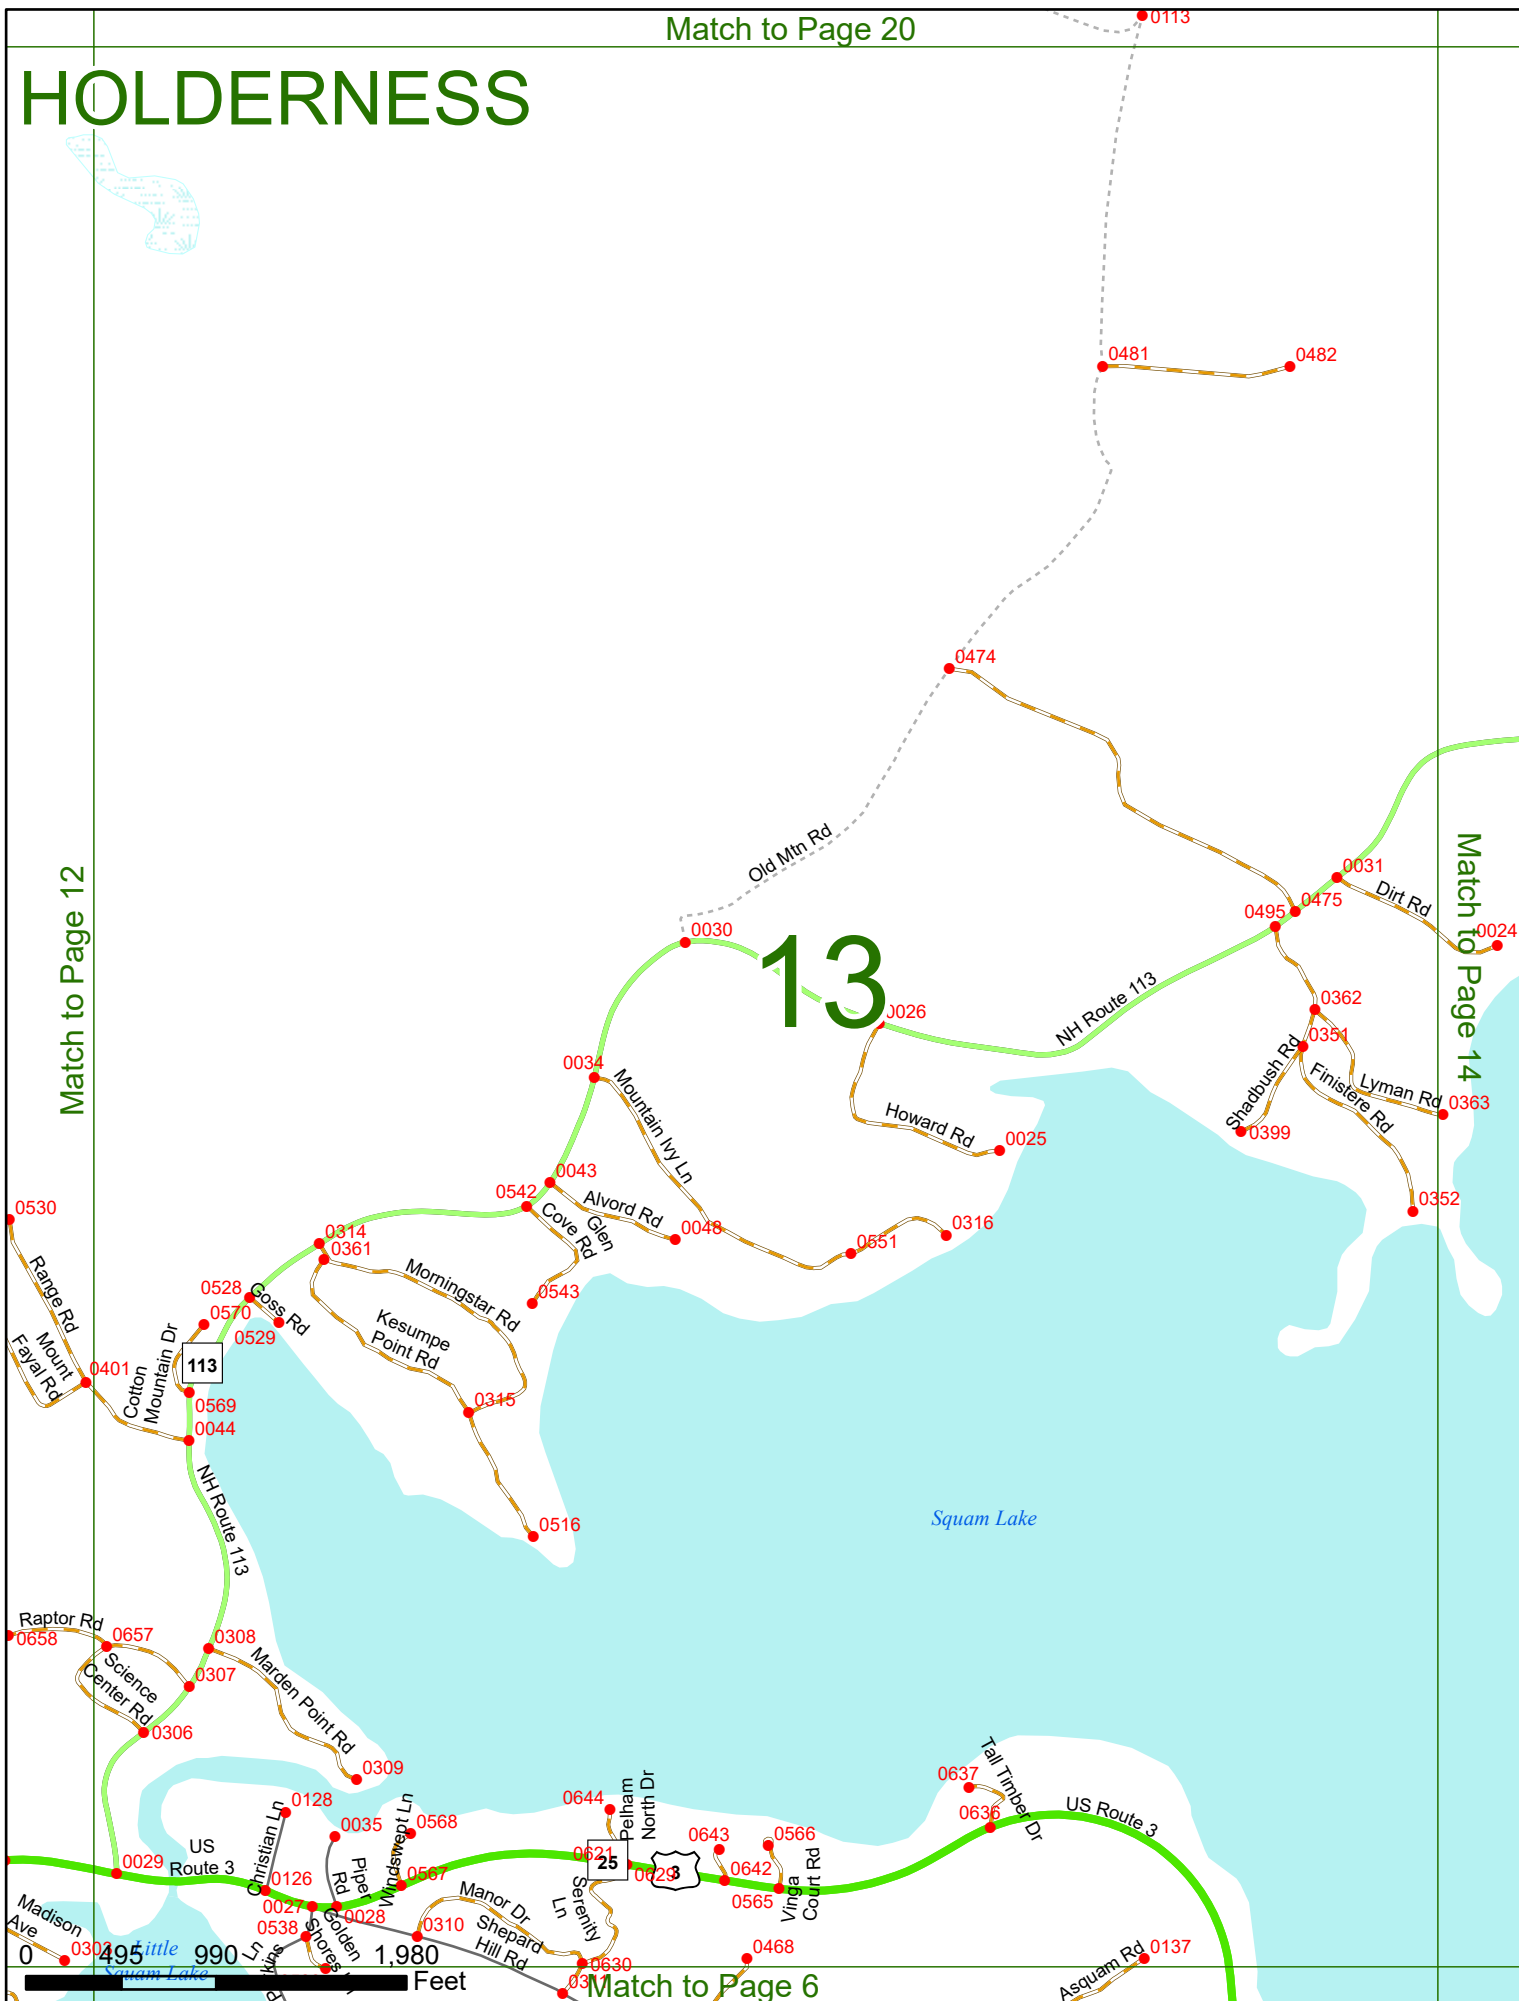

HOLDERNESS

Match to Page 12

Match to Page 14

13