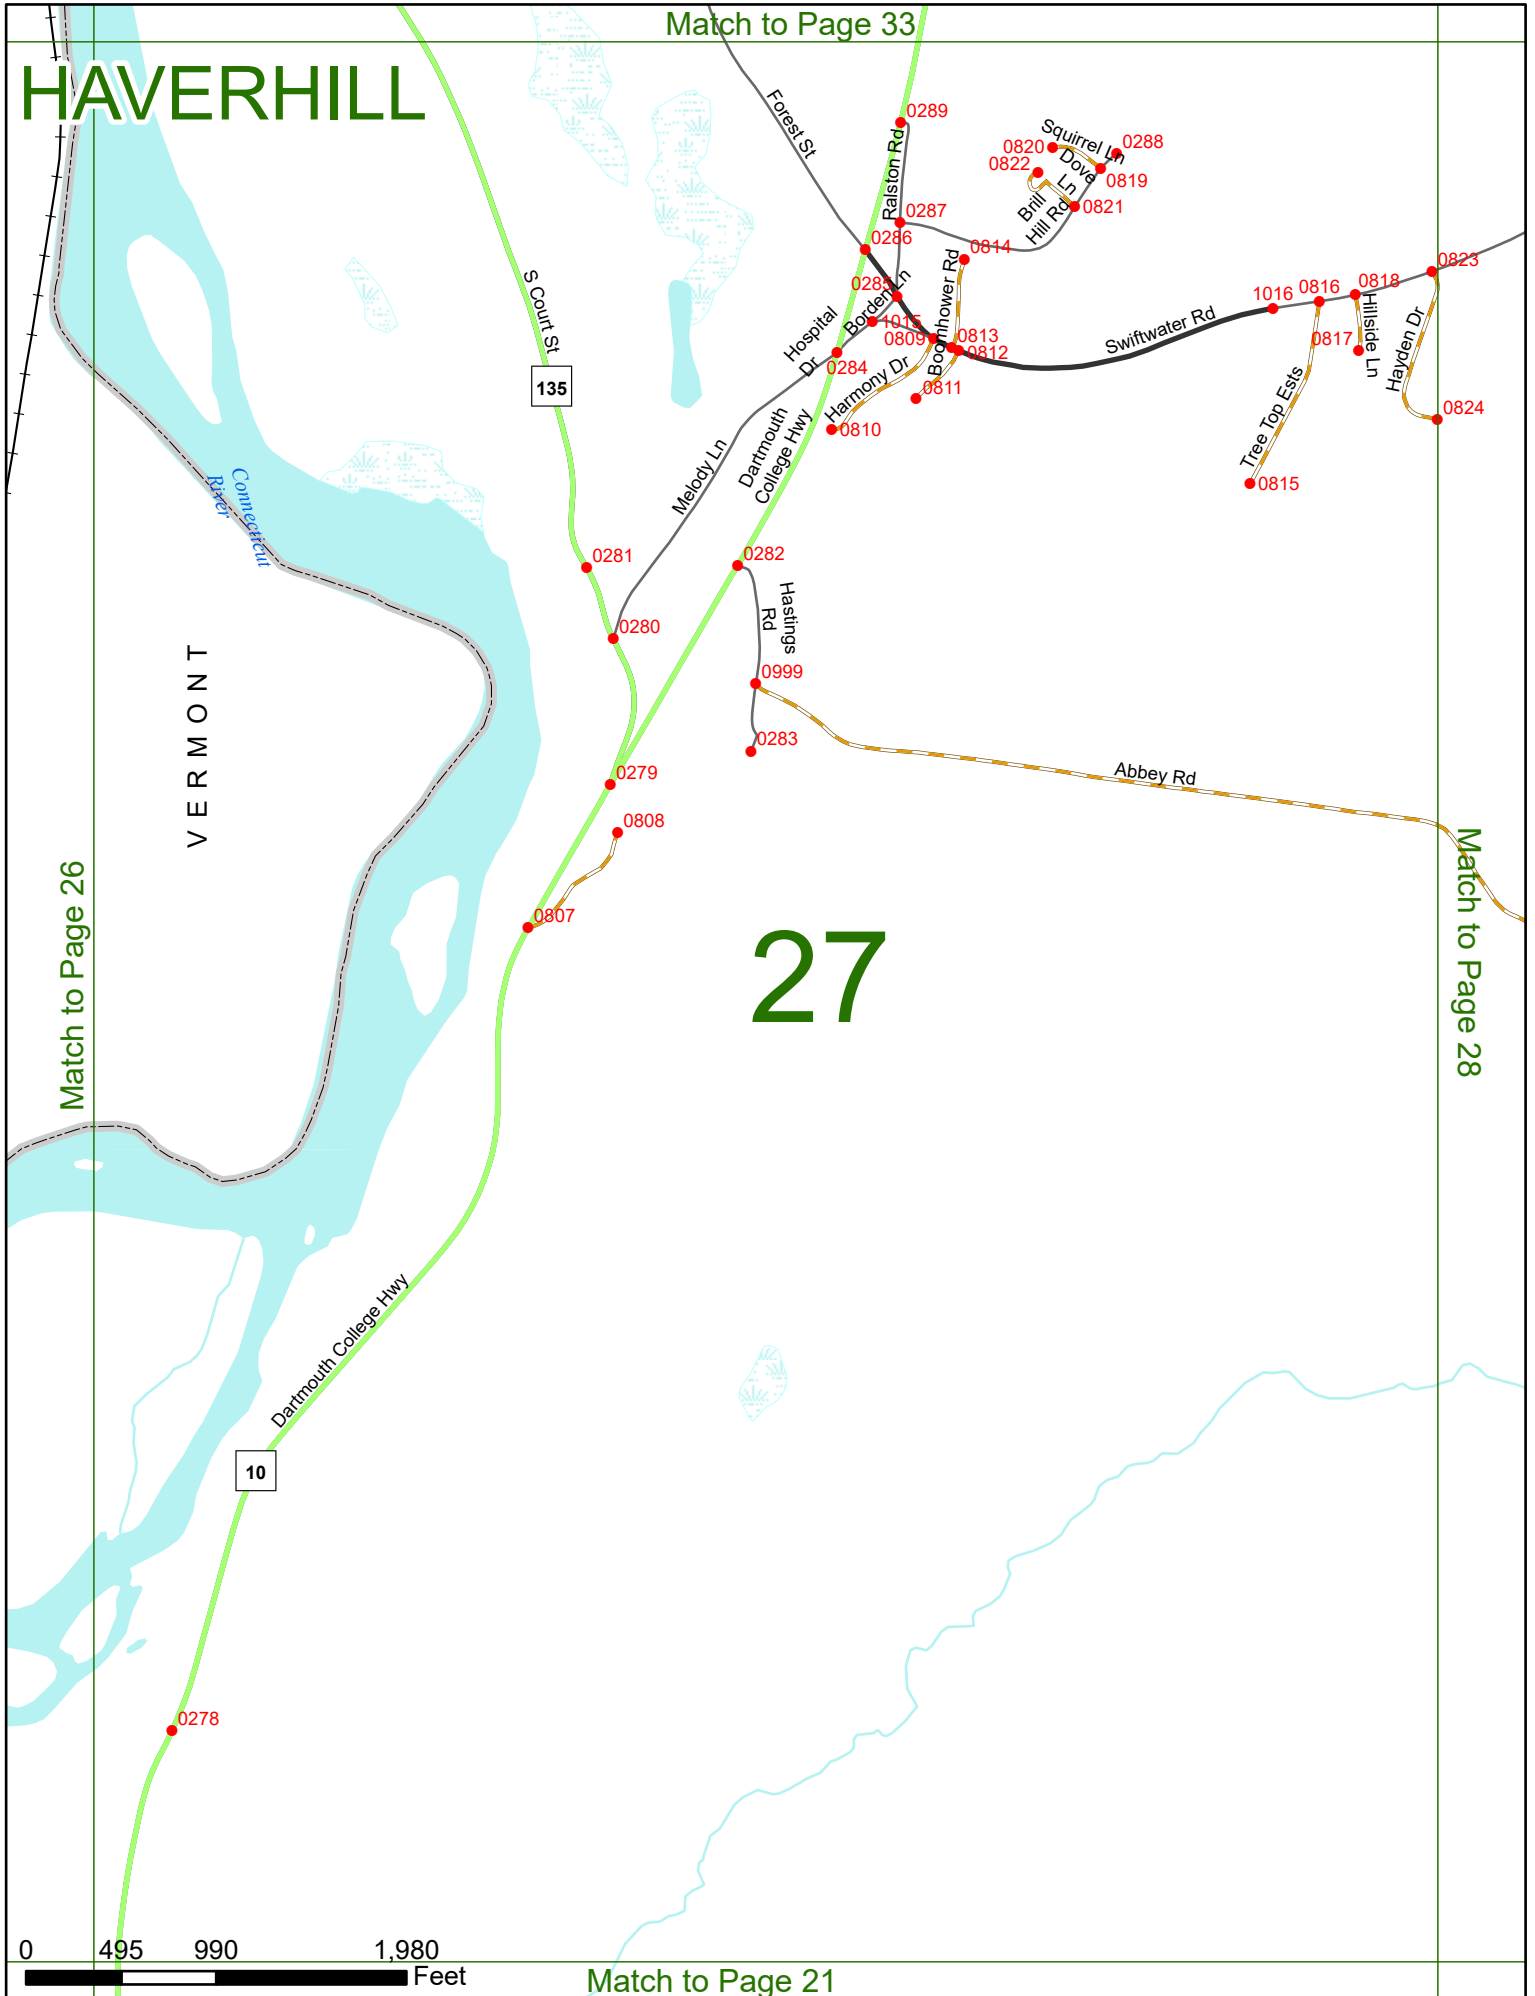

HAVERHILL

Match to Page 33

VERMONT

27

Match to Page 26

Match to Page 28

Match to Page 21