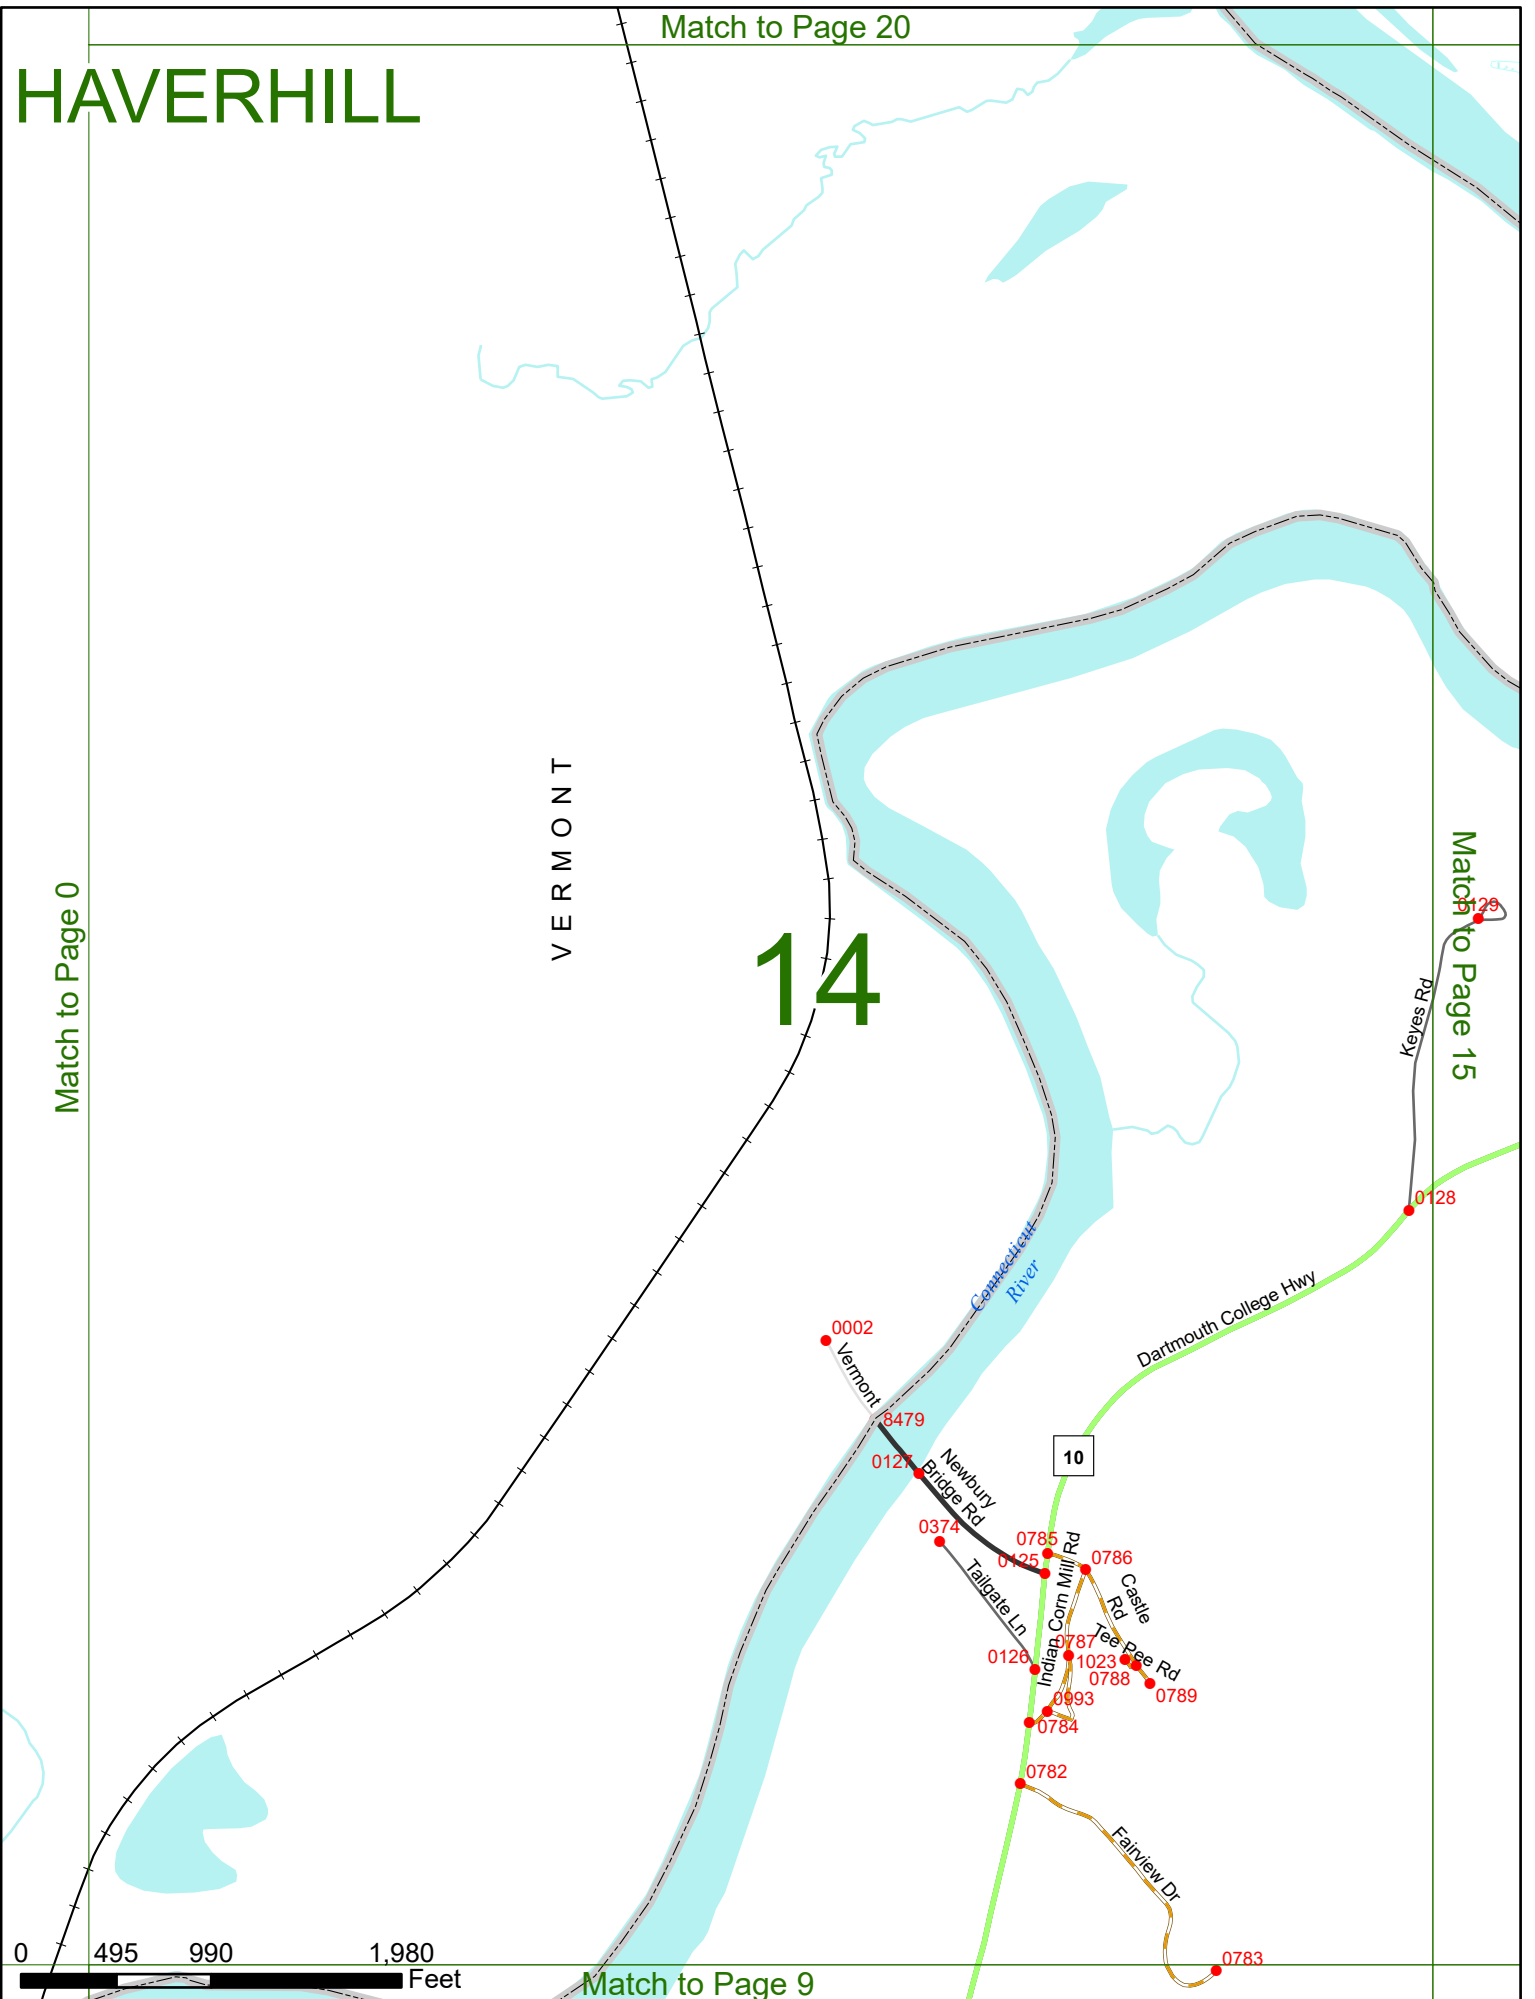

Match to Page 20

HAVERHILL

Match to Page 0

VERMONT

14

Match to Page 15

Match to Page 9