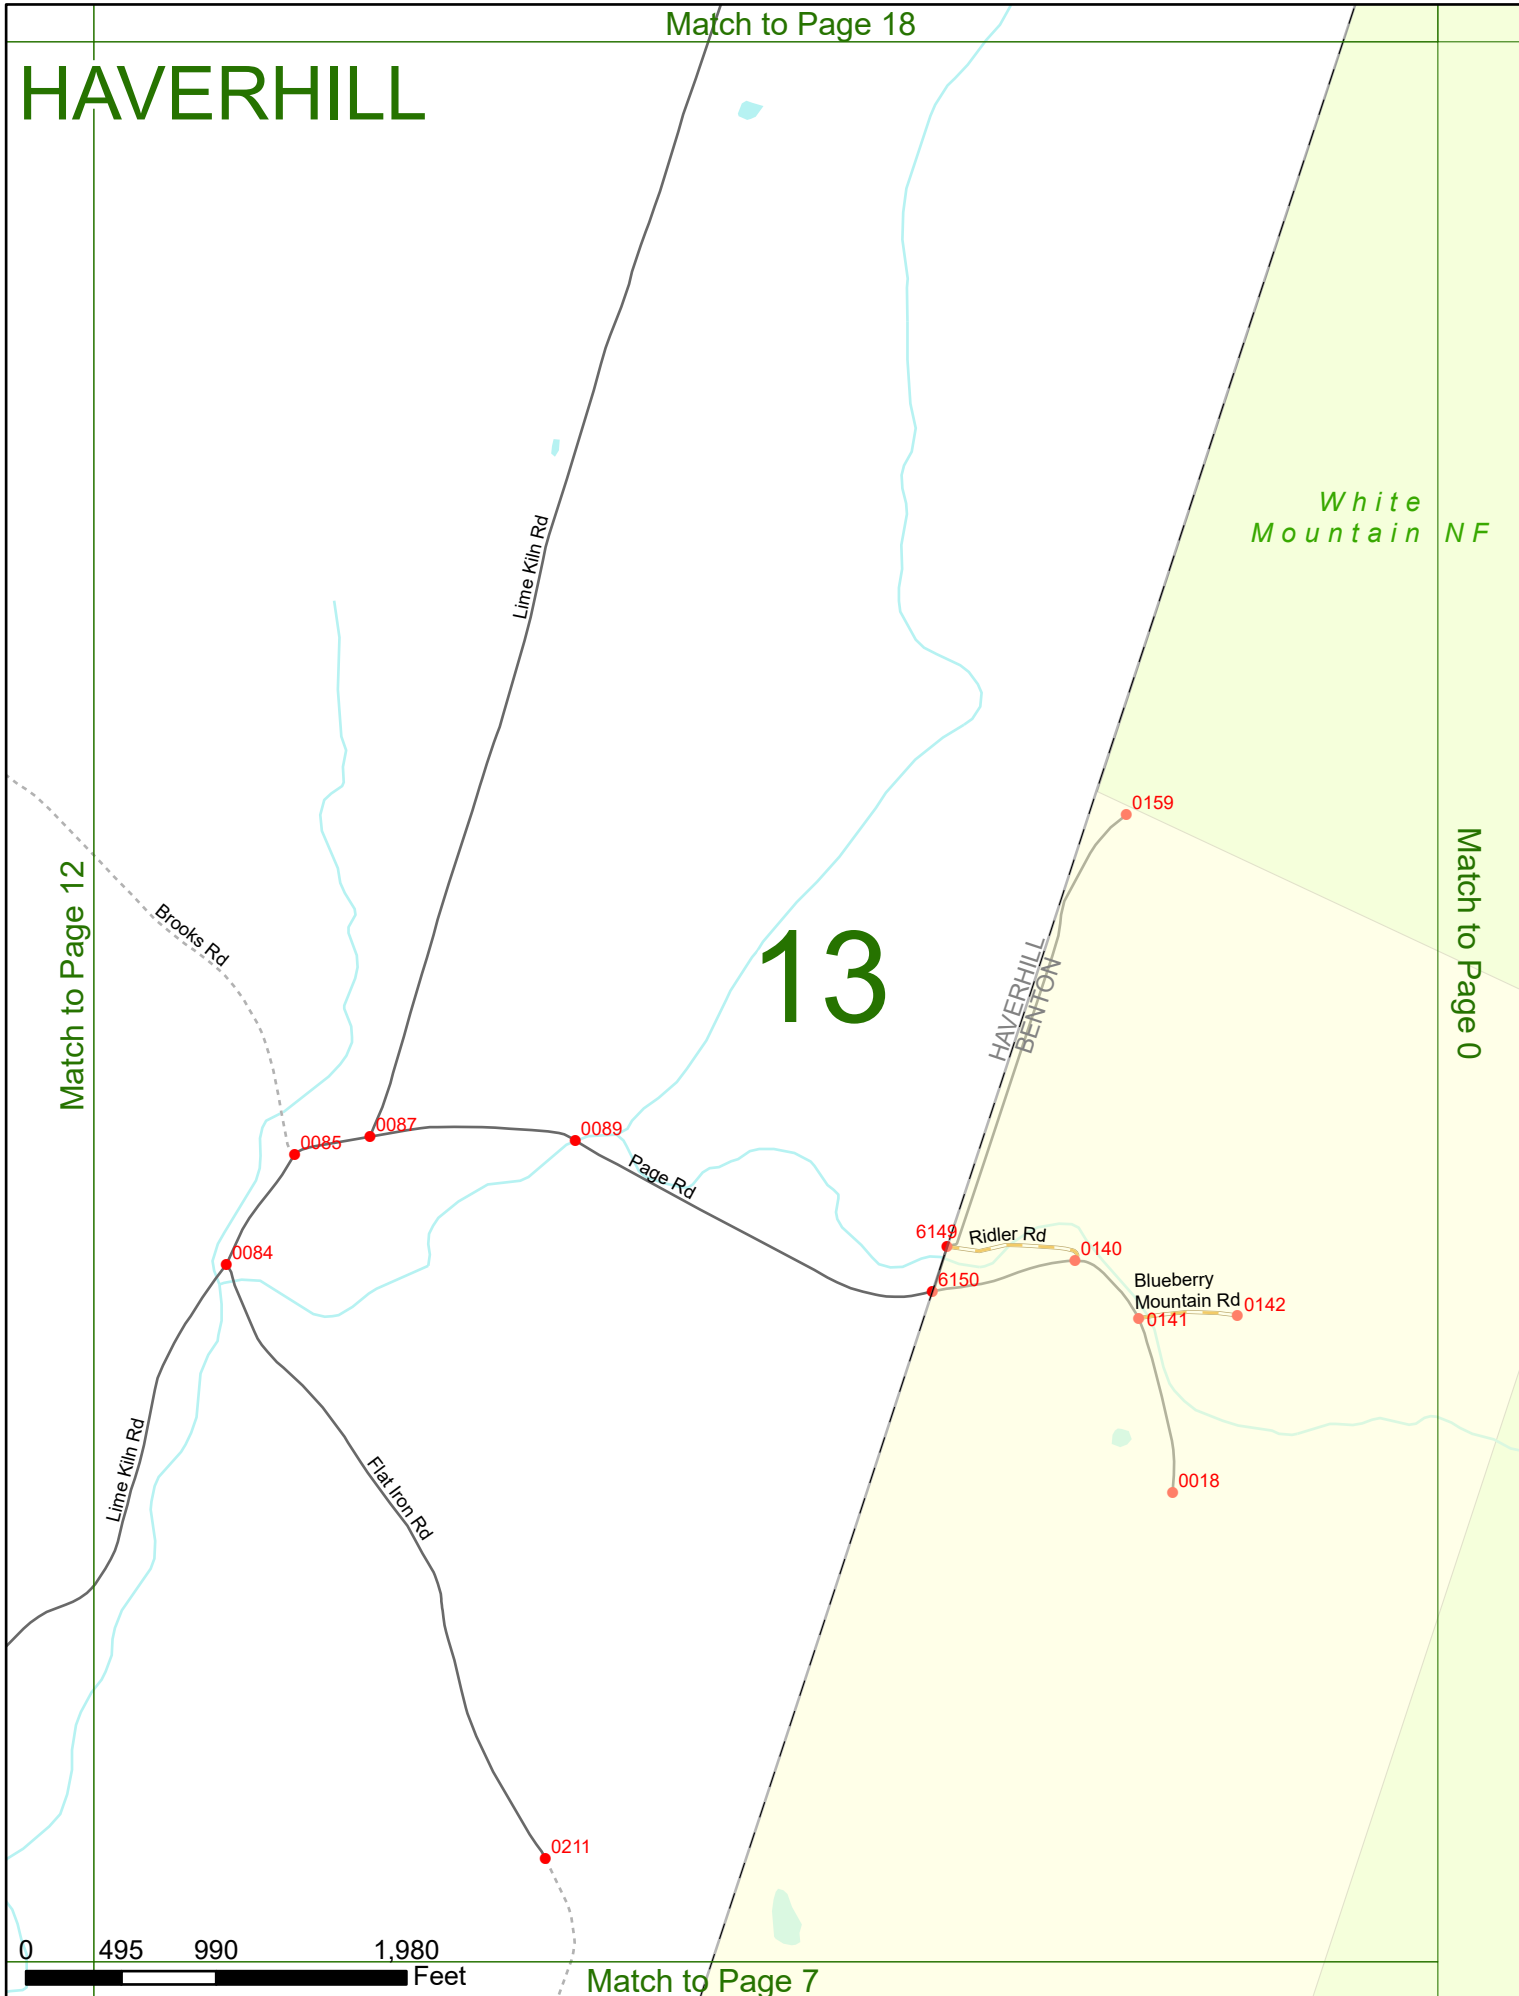

Match to Page 18

HVERHILL

White Mountain NF

13

Match to Page 0

Match to Page 12

Match to Page 7