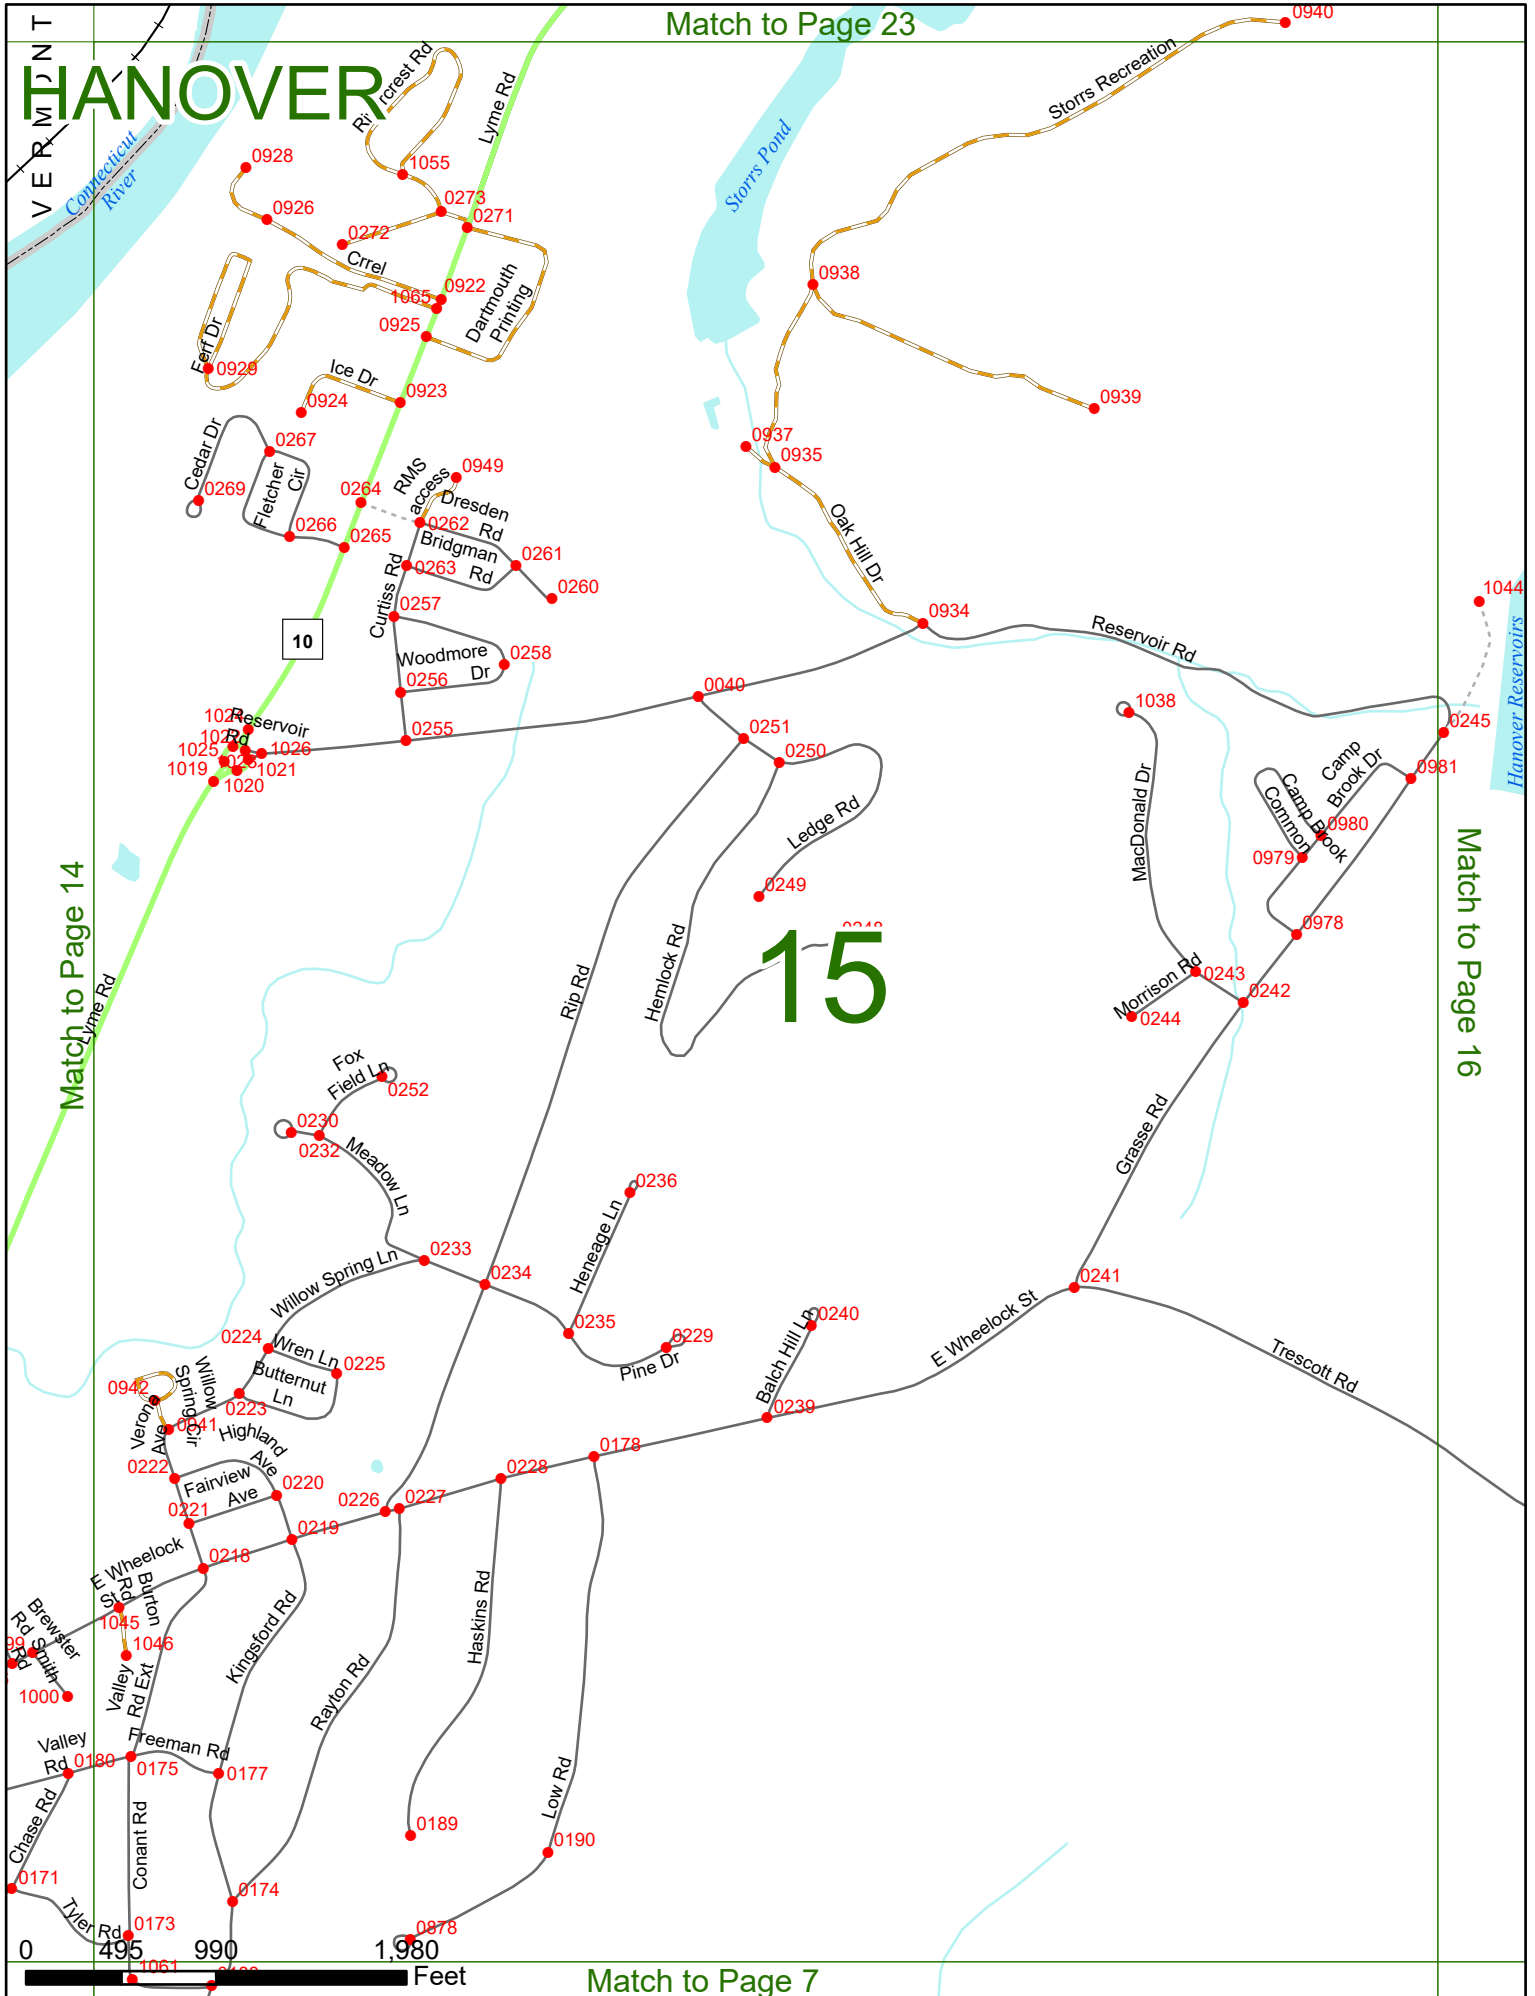

HANOVER

VERMONT

Connecticut River

Storrs Pond

Hanover Reservoirs

Match to Page 14

Match to Page 16

15