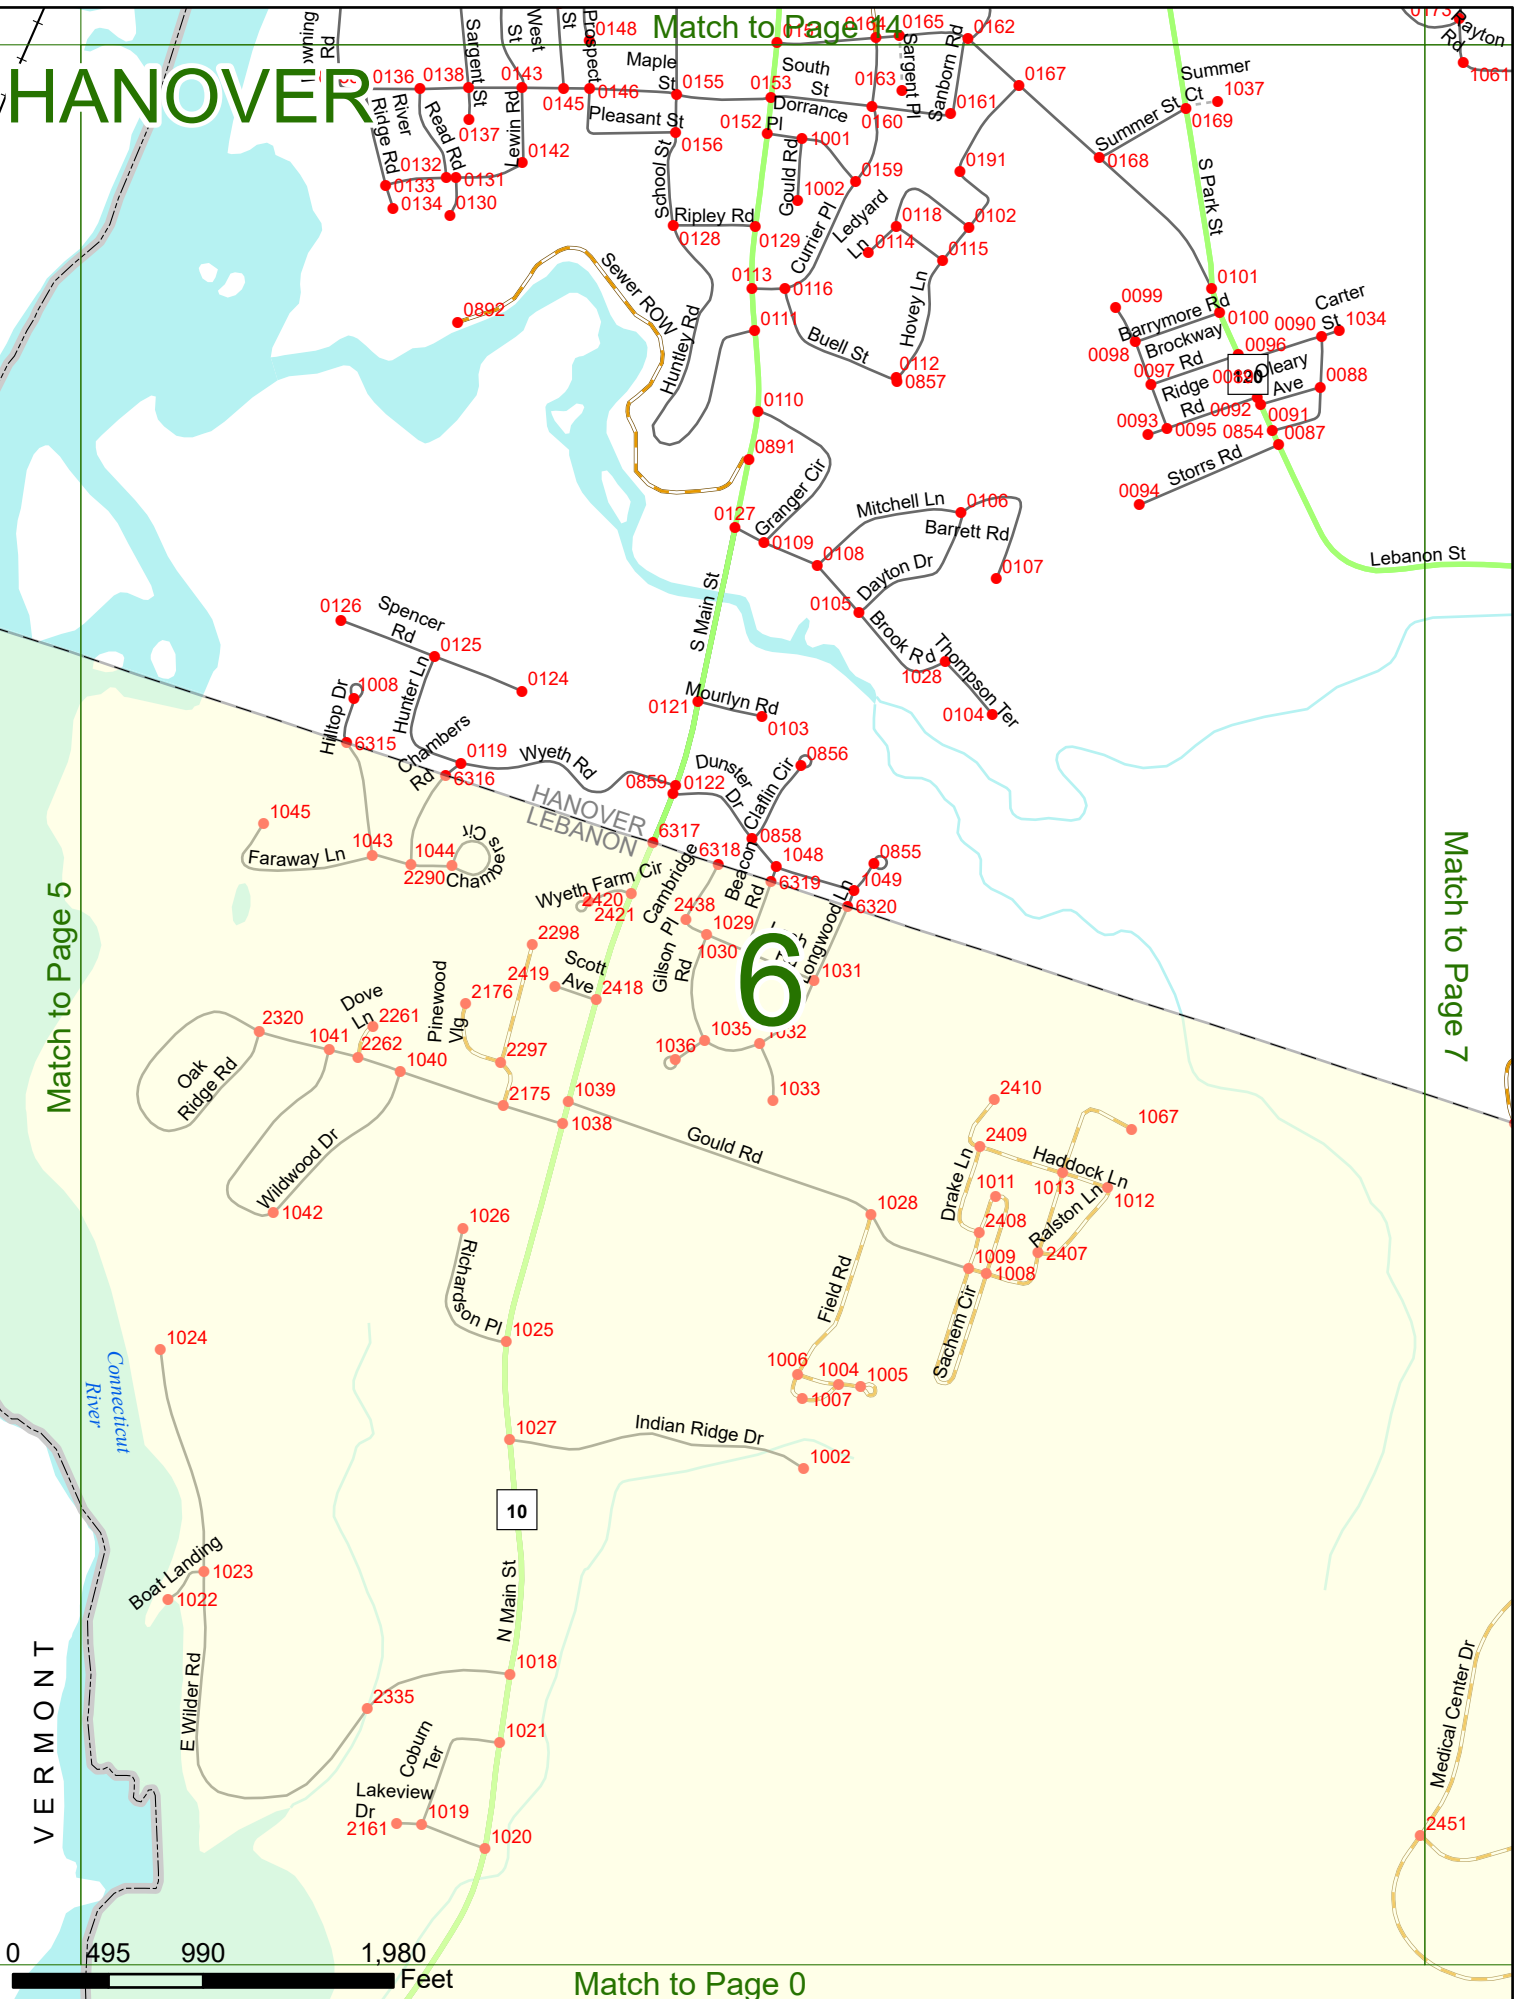

HANOVER

VERMONT

0 495 990 1,980 Feet

Match to Page 0

Match to Page 5

Match to Page 7

Match to Page 14

6