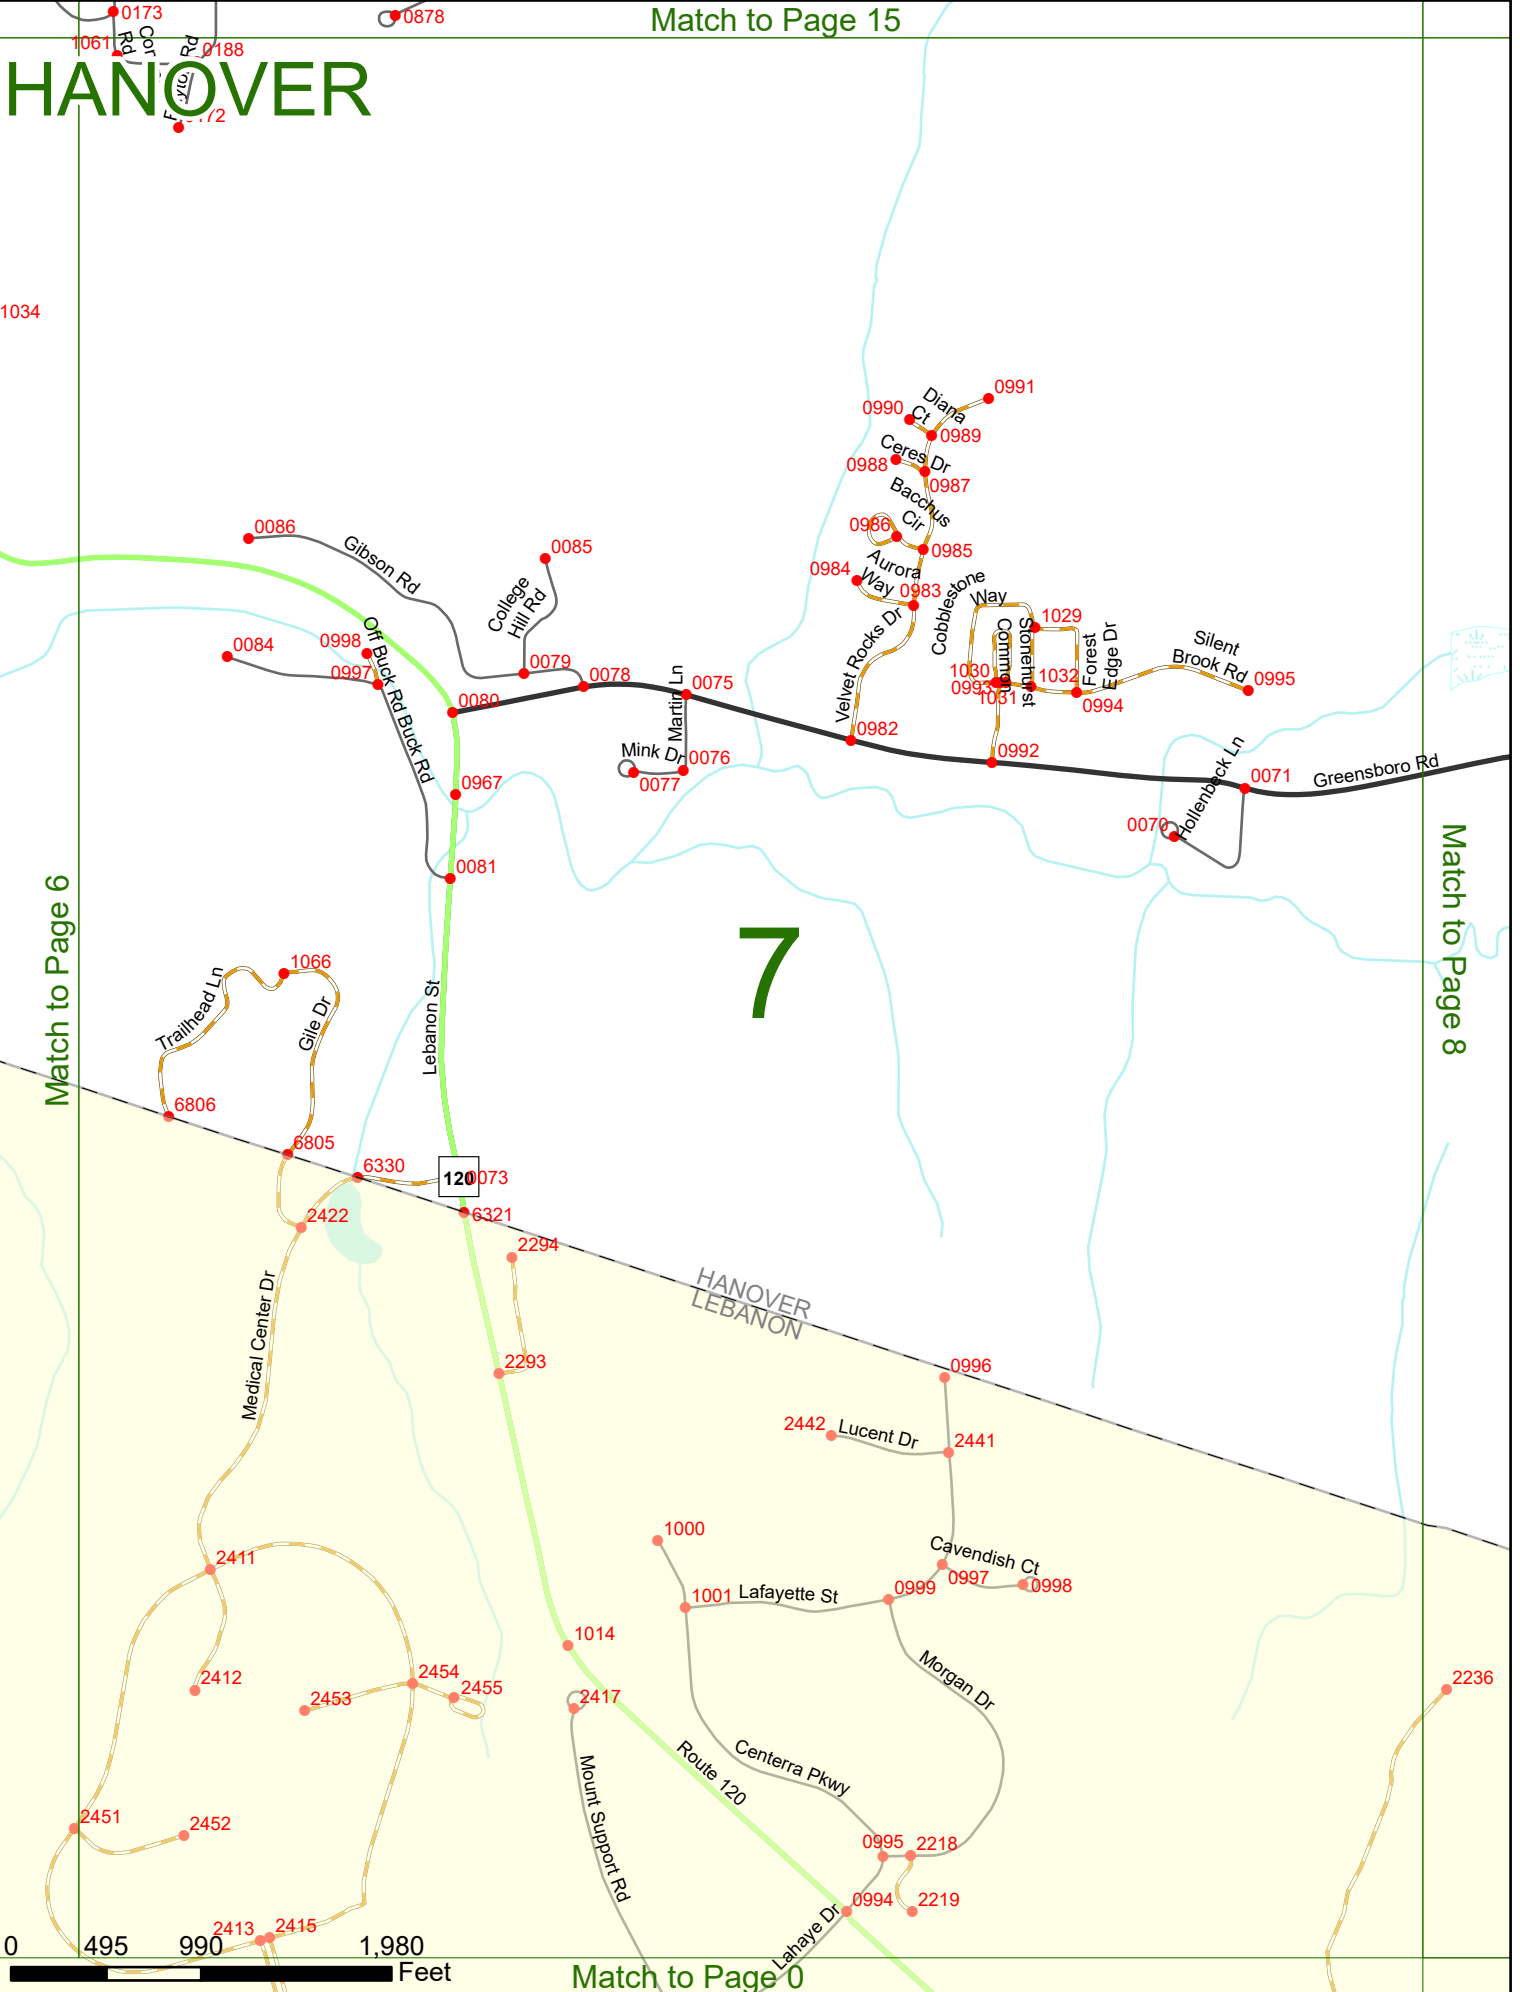

Match to Page 15

HANOVER

7

Match to Page 6

Match to Page 8

0 495 990 1,980 Feet

Match to Page 0