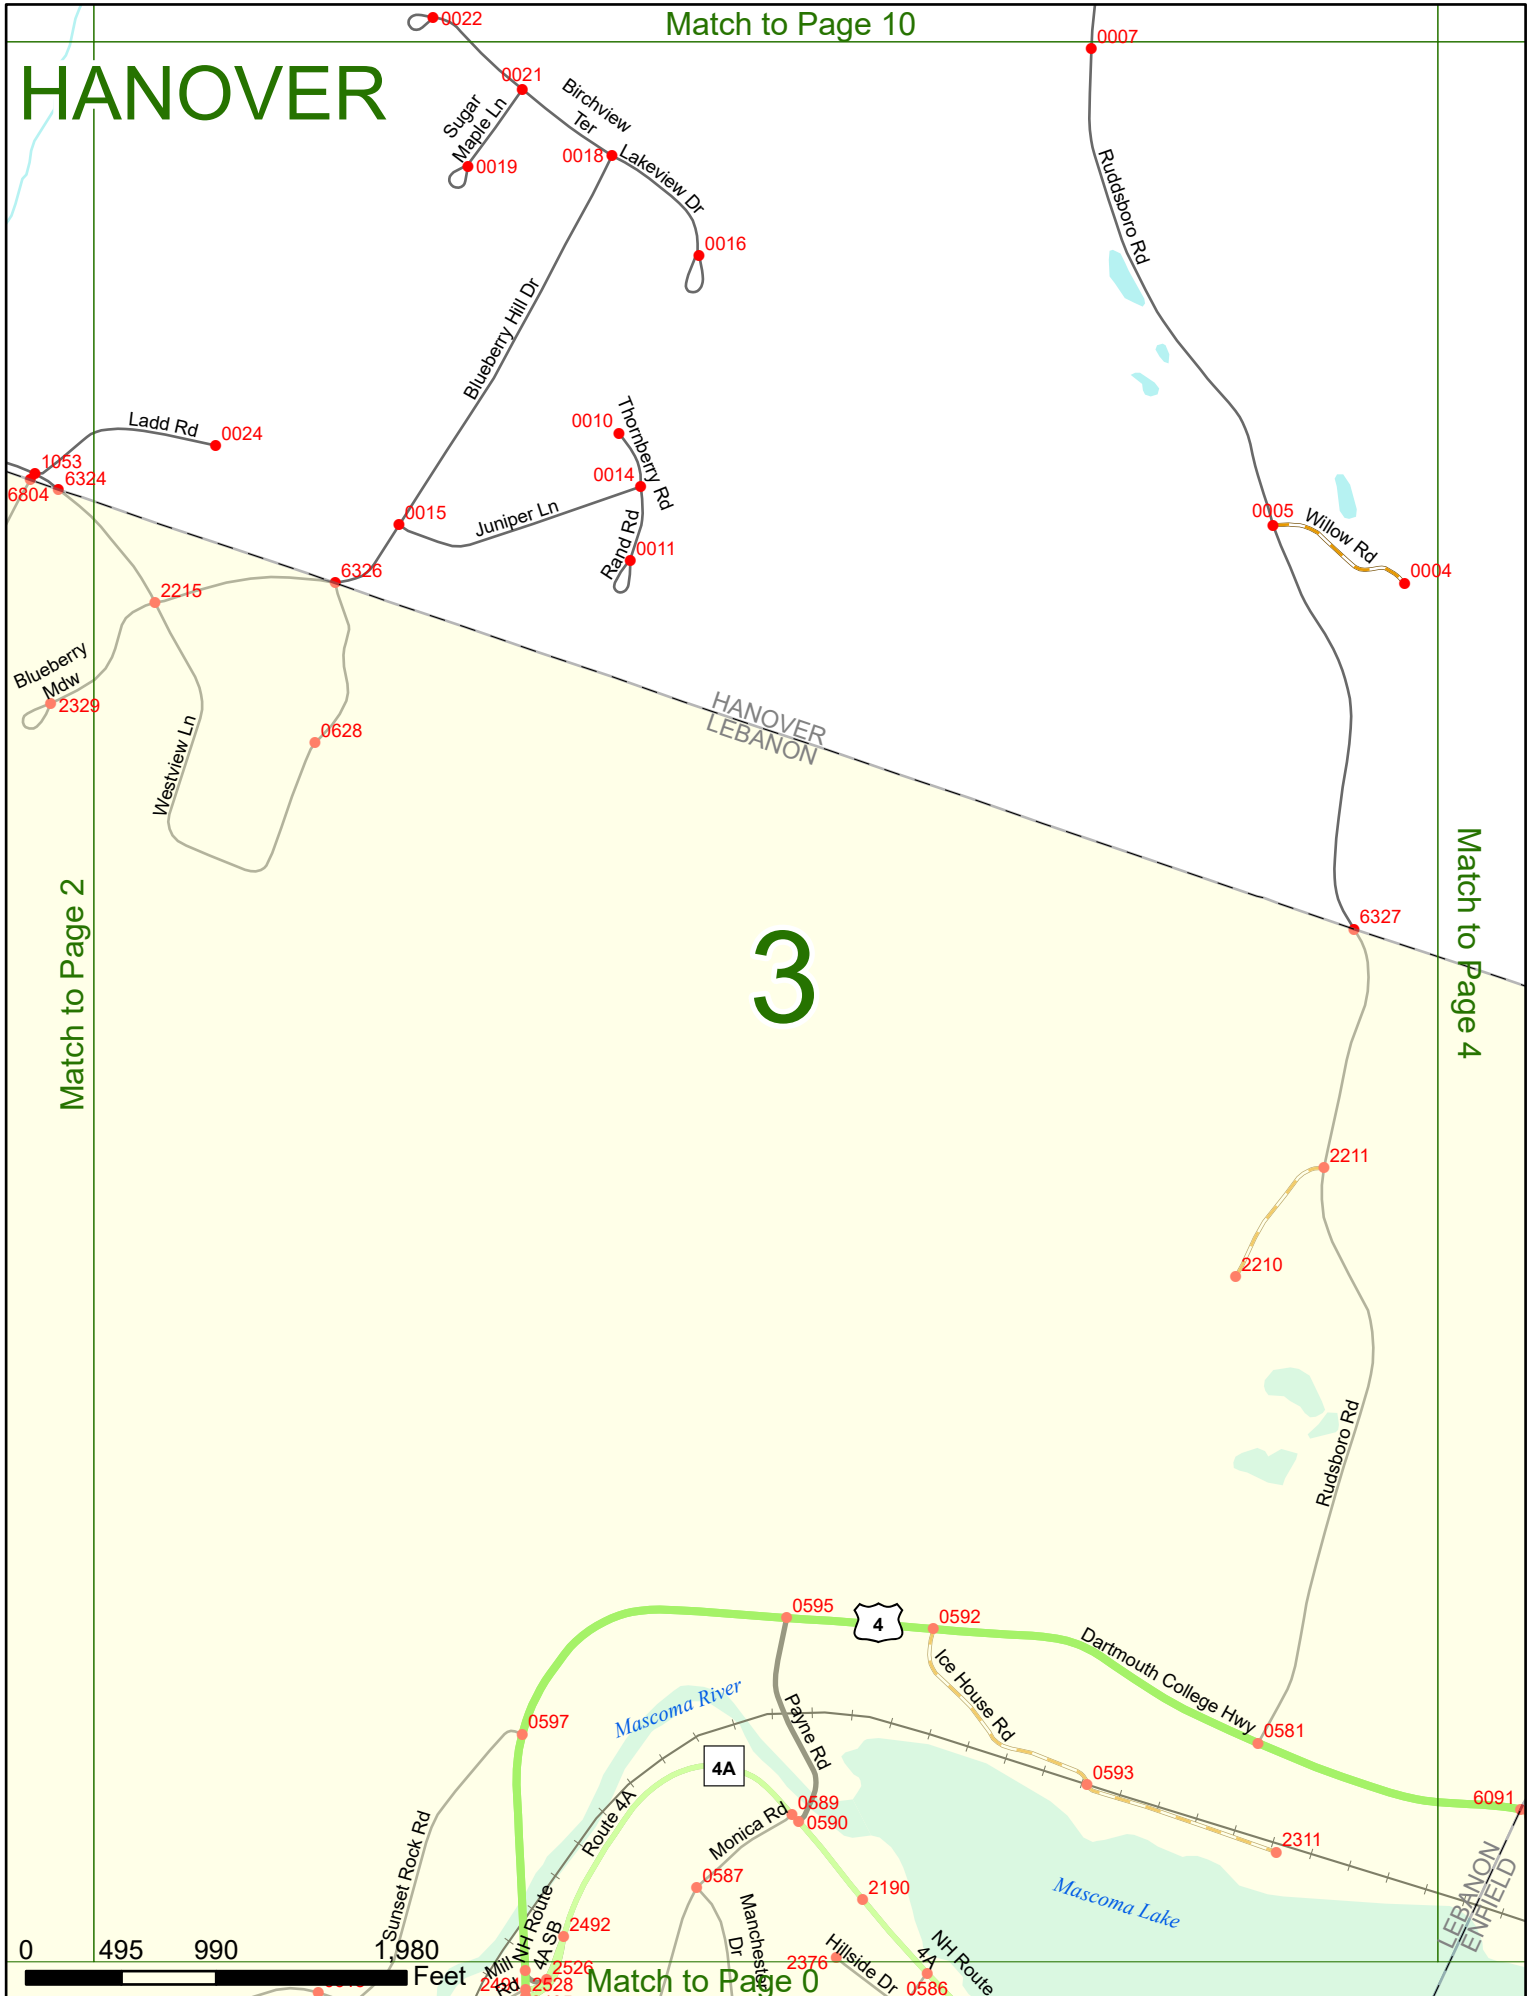

HANOVER

Match to Page 10

Match to Page 2

Match to Page 4

3

0 495 990

1,980 Feet

Match to Page 0