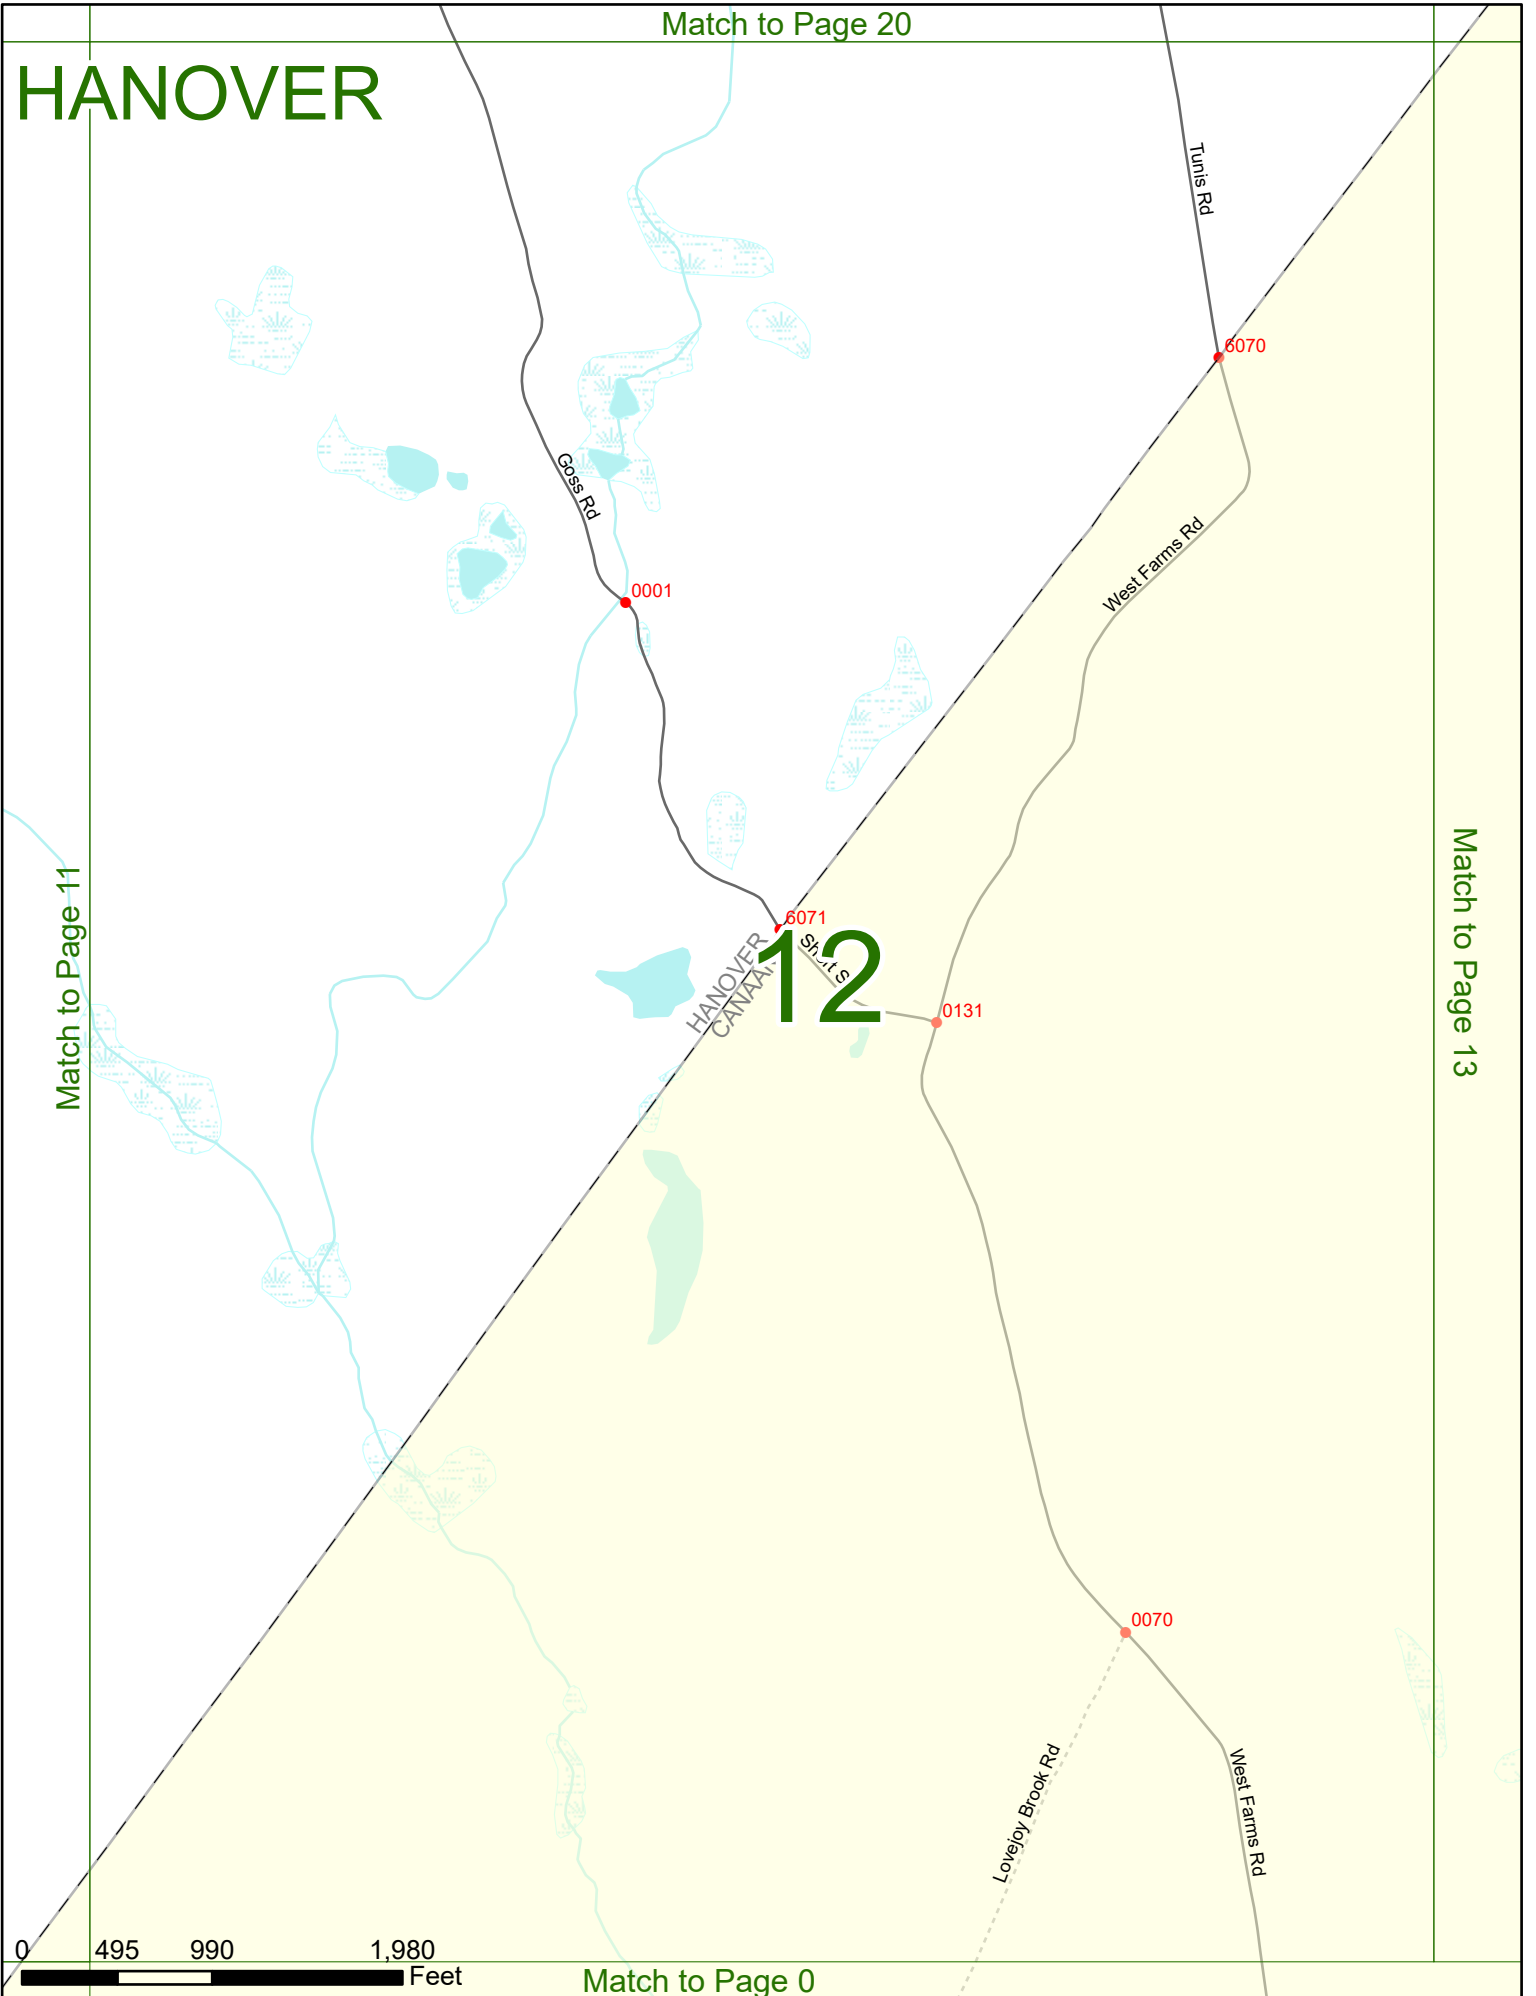

Match to Page 20

HANOVER

Match to Page 11

Match to Page 13

Match to Page 0