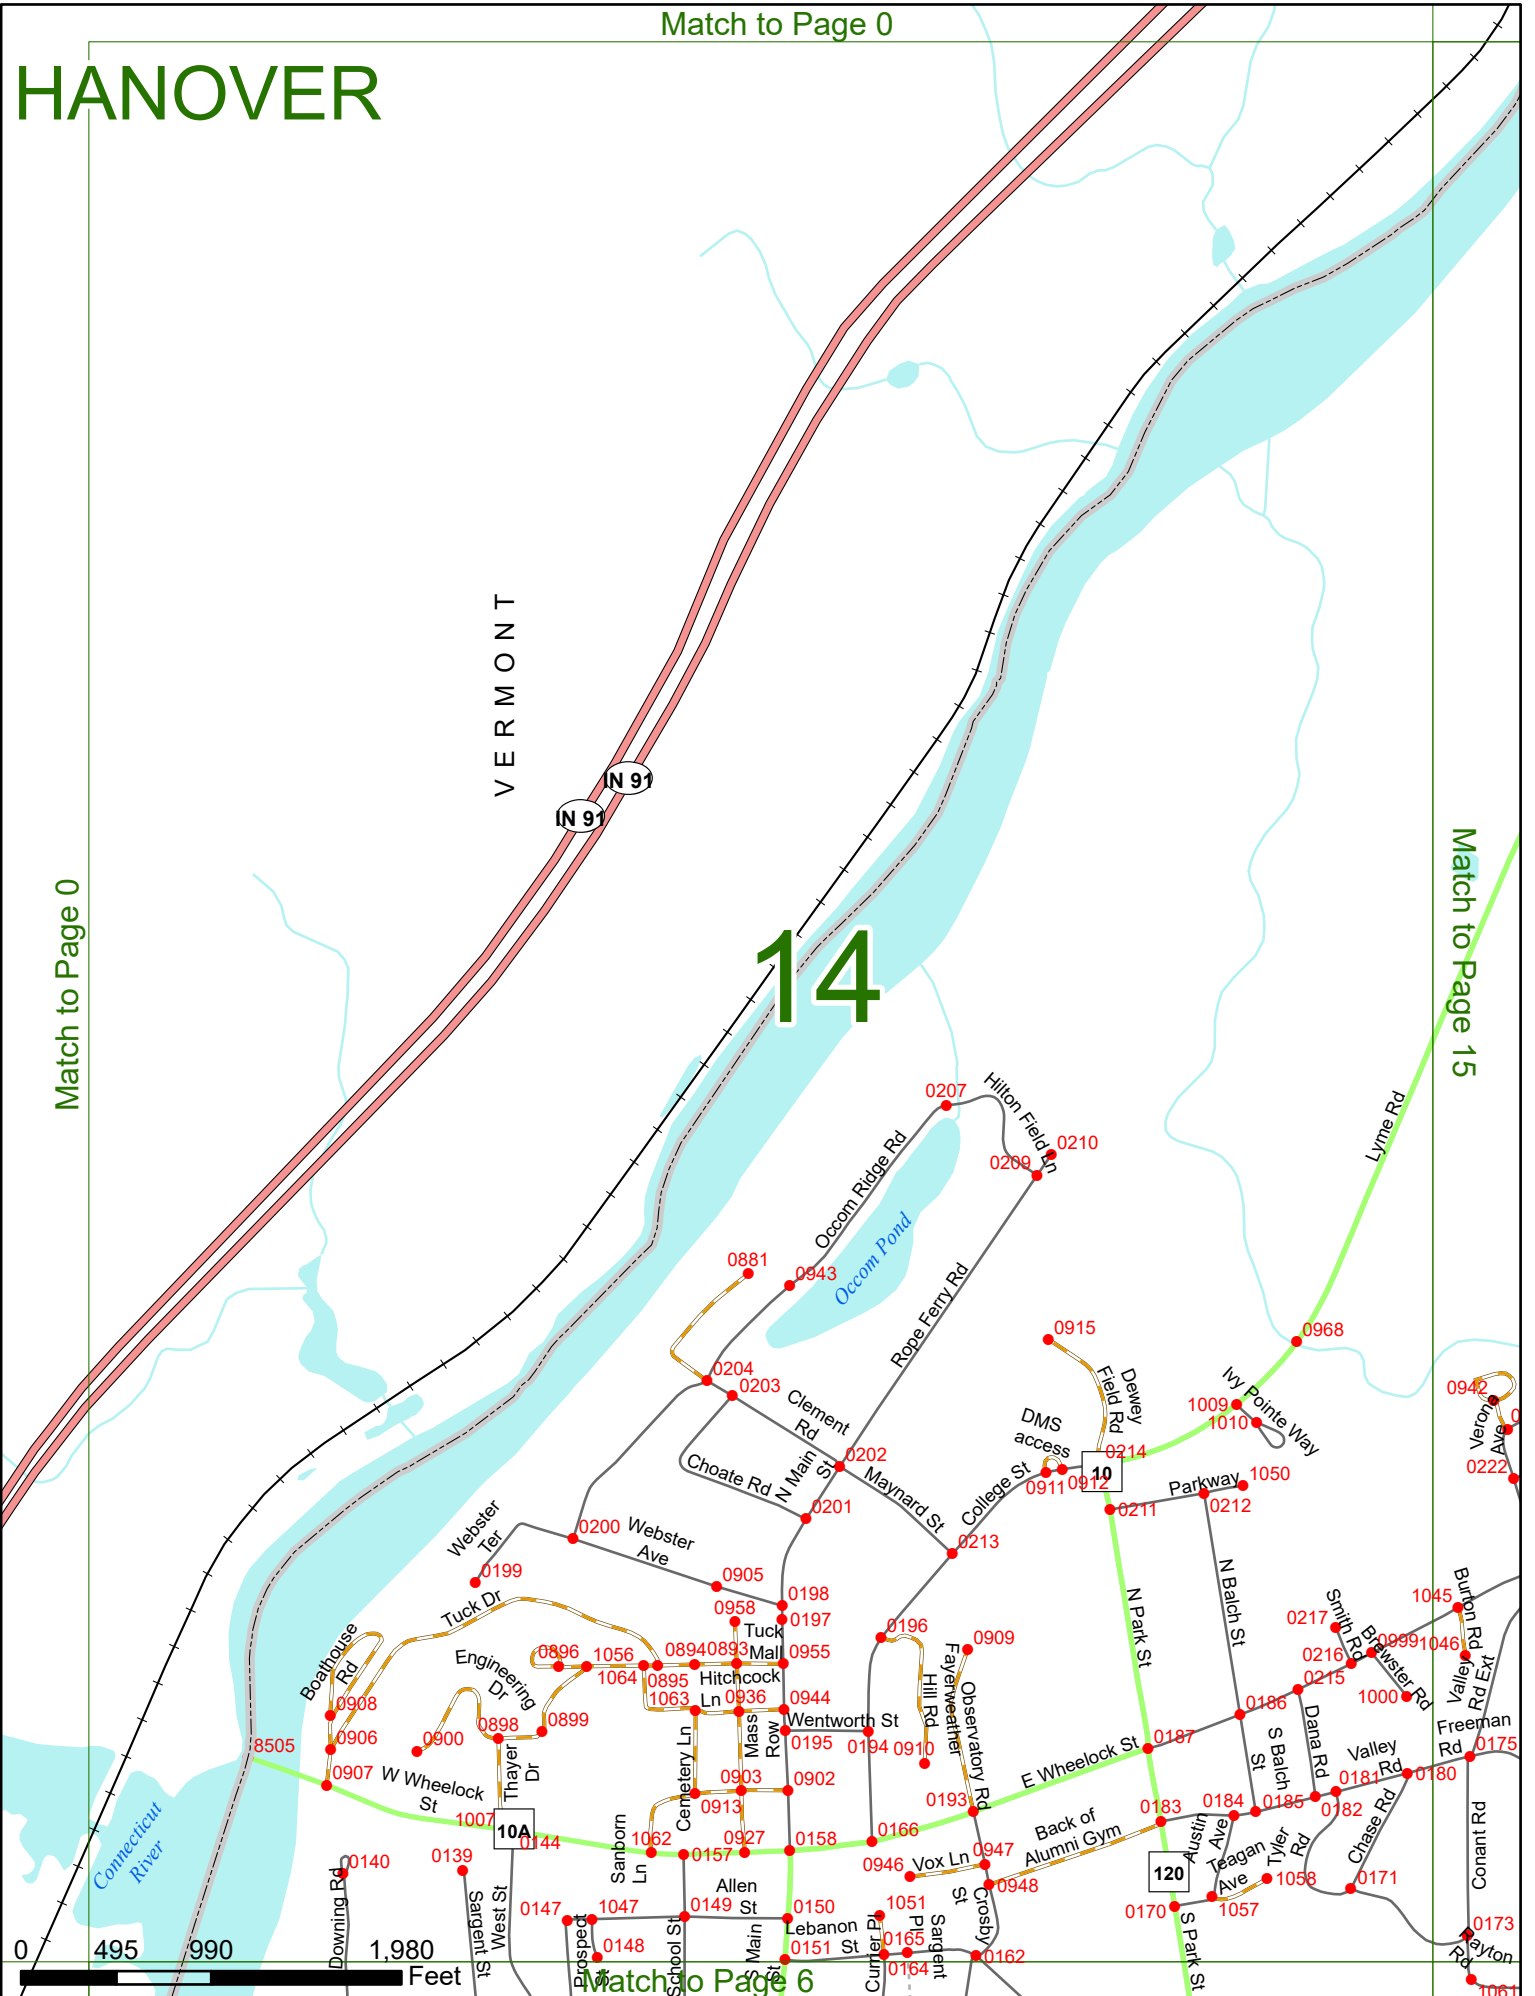

HANOVER

VERMONT

N 91

14

Match to Page 0

Match to Page 15

0 495 990 1,980 Feet

Match to Page 6

Match to Page 15