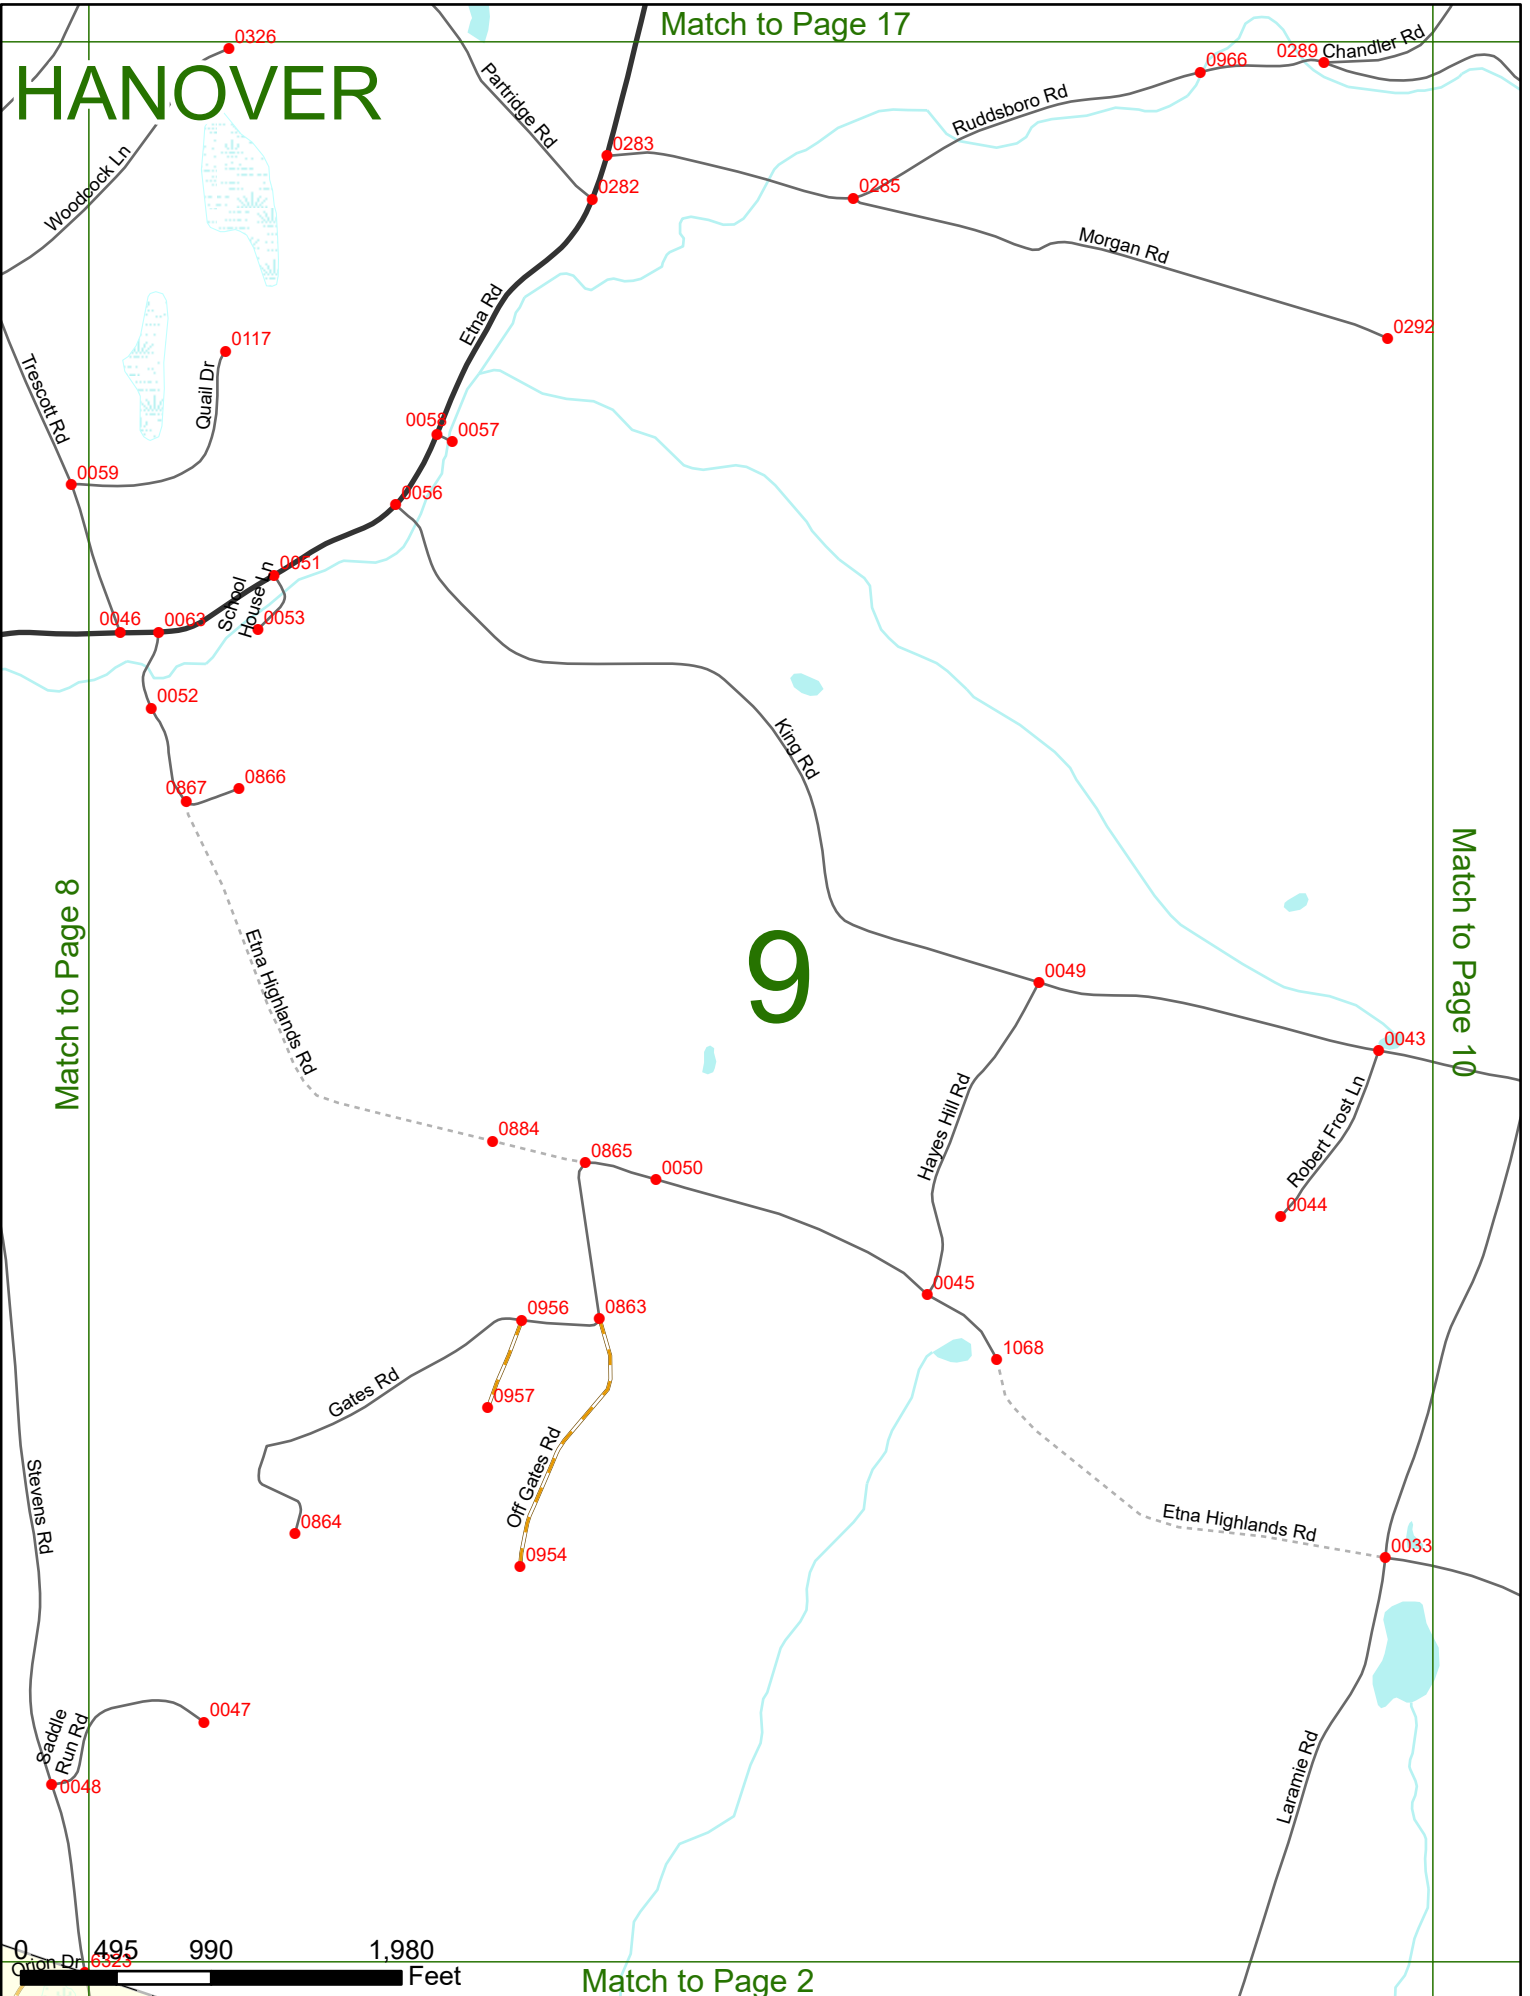

HANOVER

Match to Page 17

Match to Page 10

Match to Page 8

9

Match to Page 2