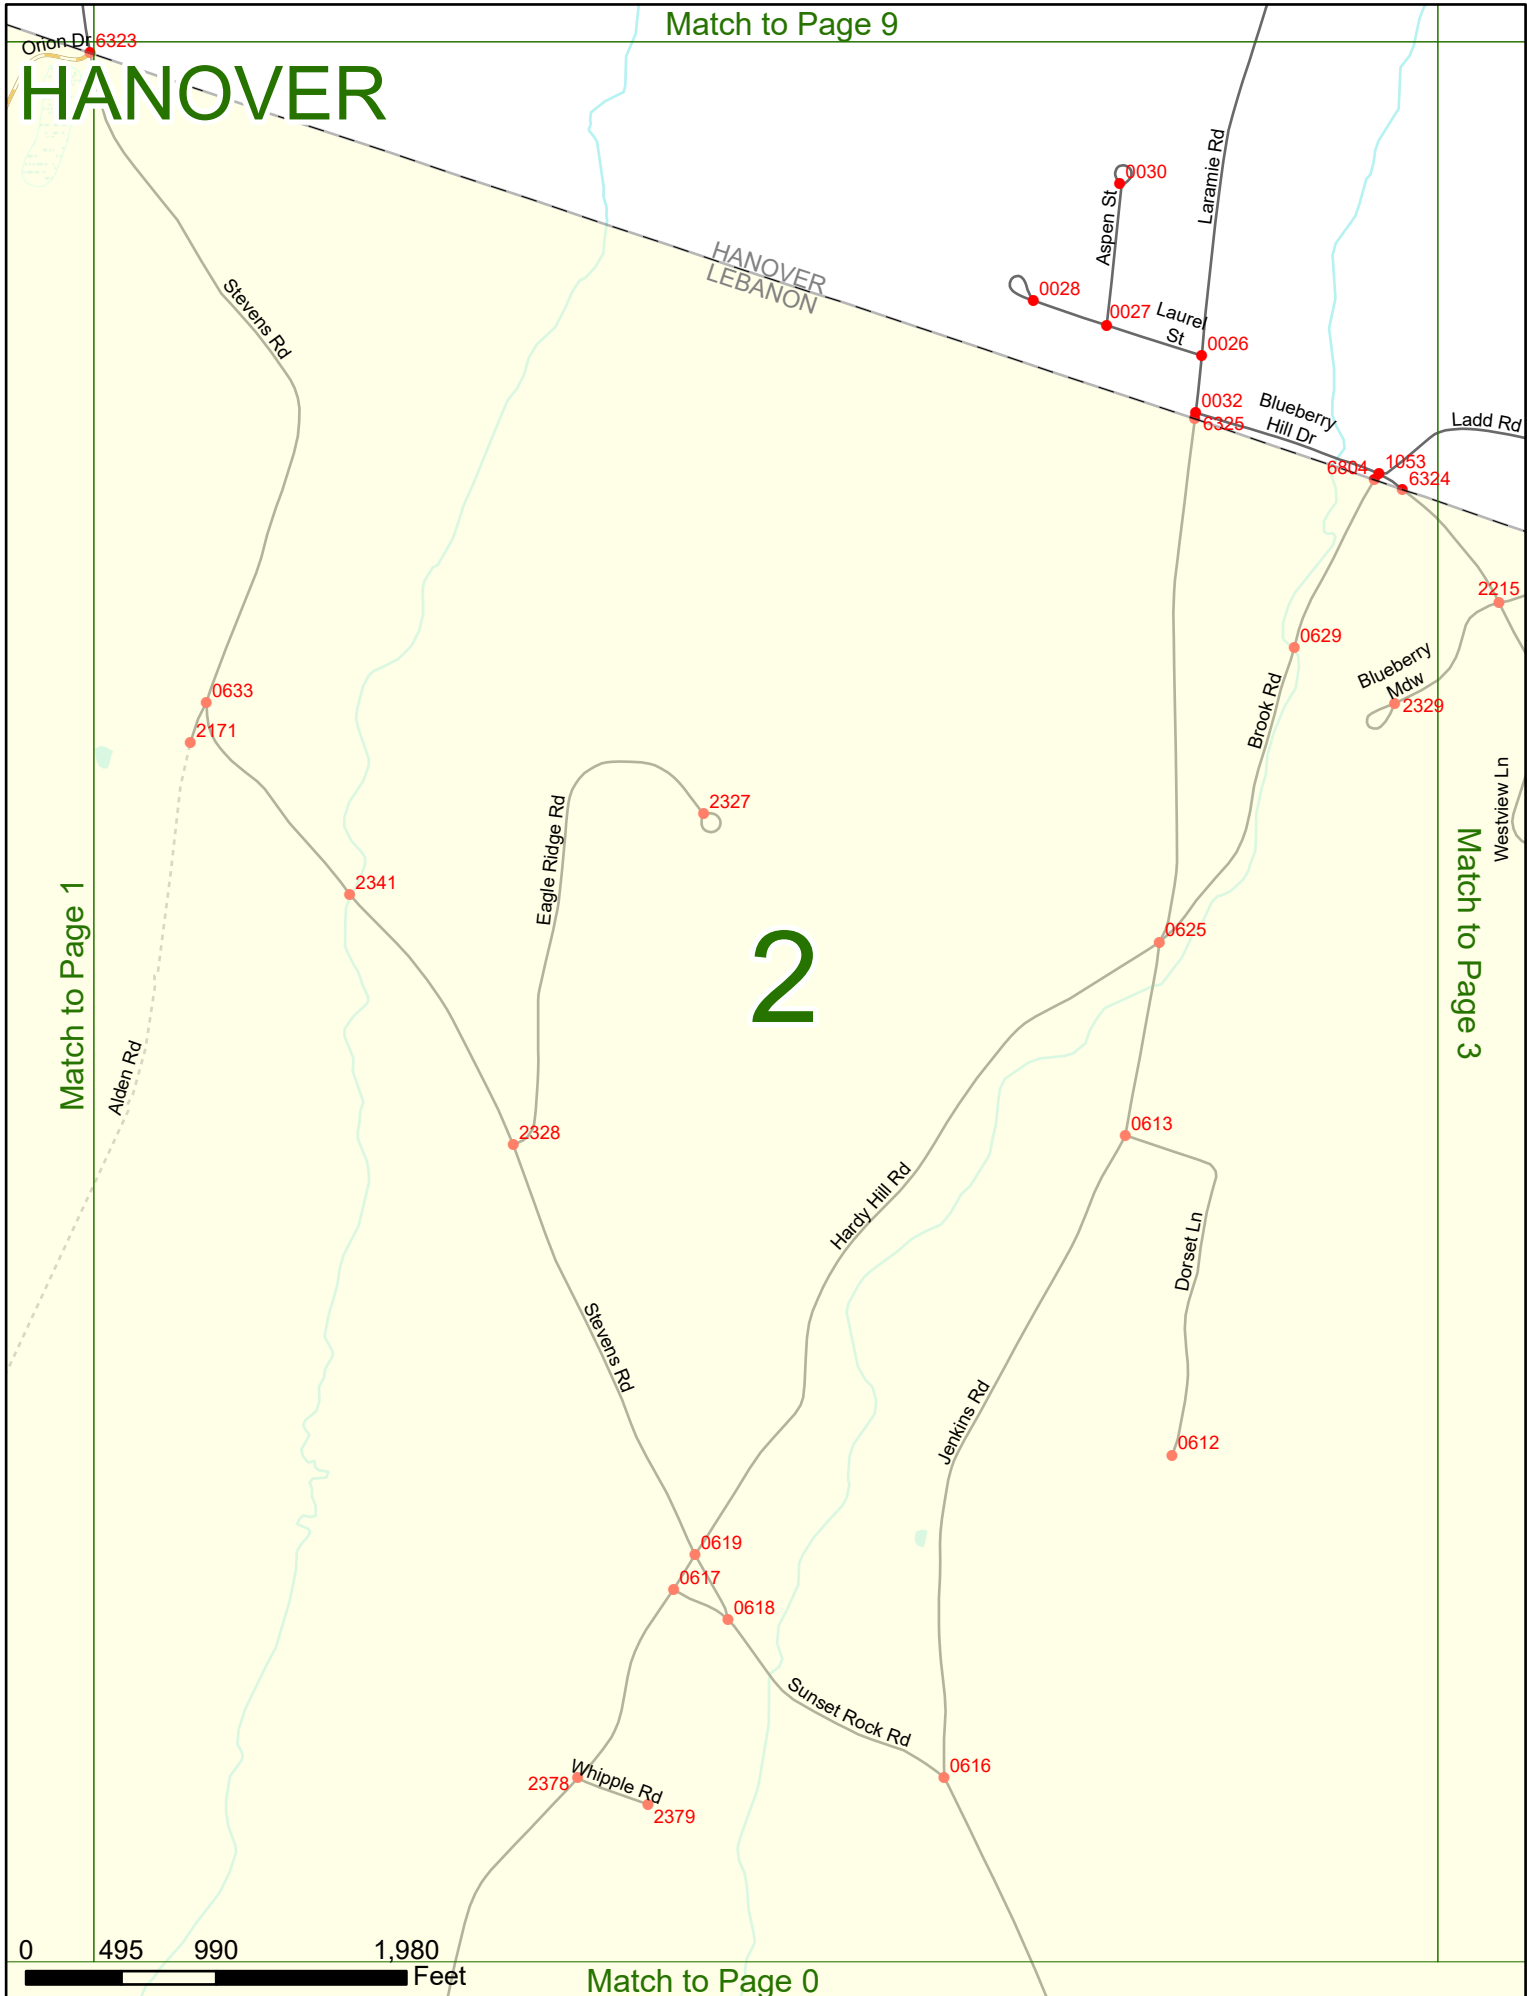

Match to Page 9

HANOVER

HANOVER
LEBANON

2

Match to Page 1

Match to Page 3

0 495 990 1,980 Feet

Match to Page 0