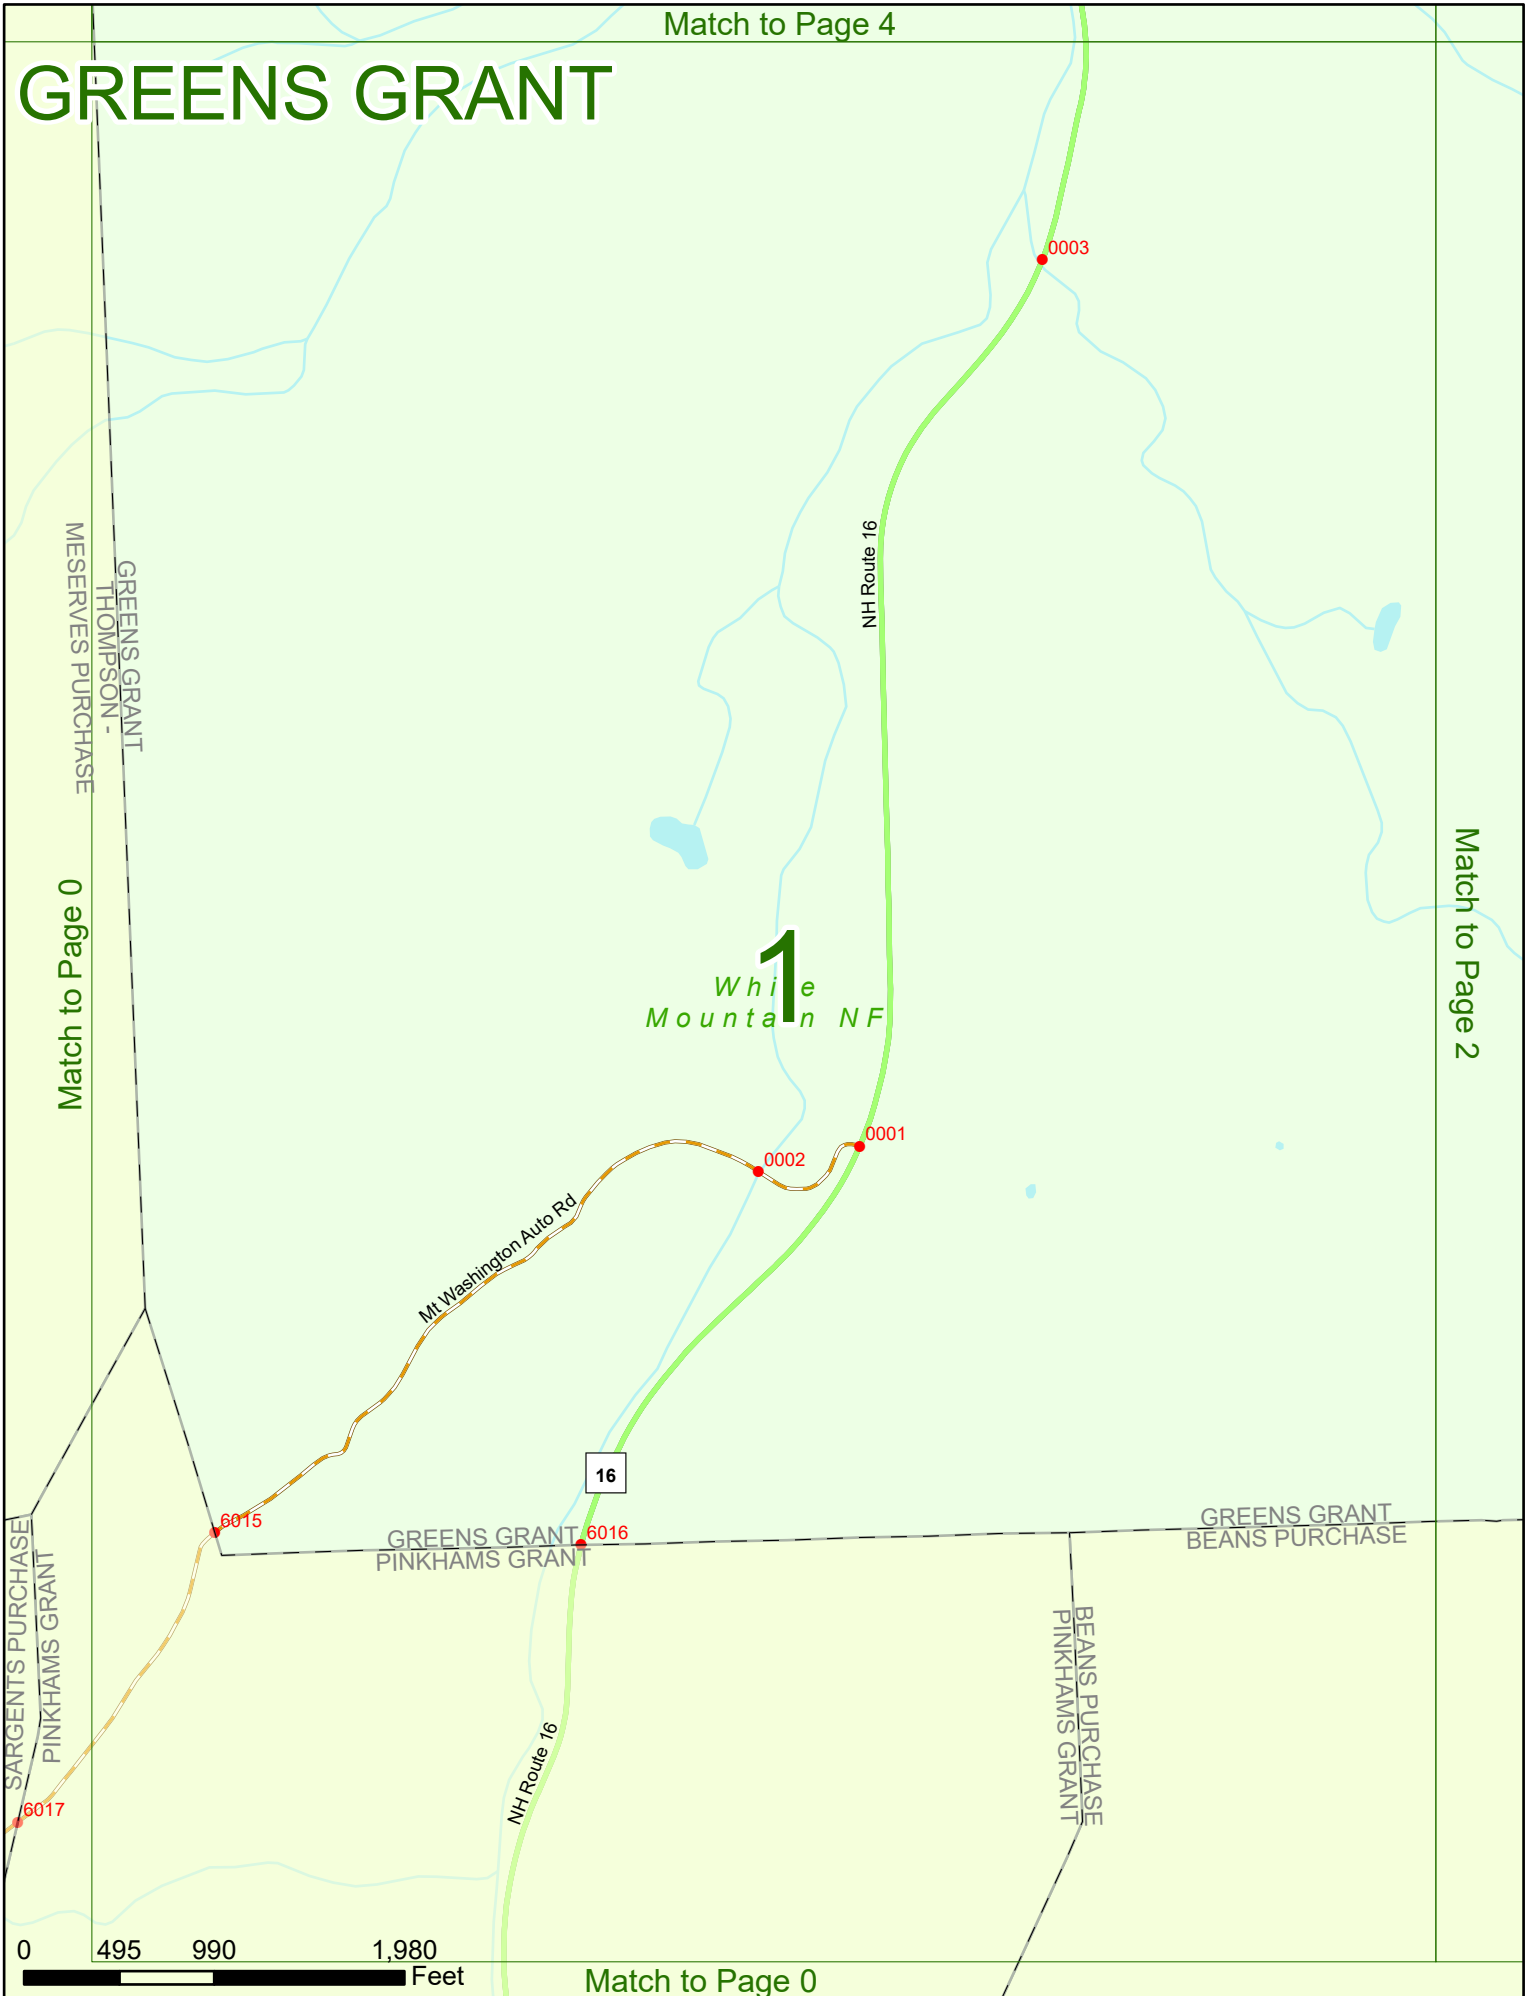

GREENS GRANT

Match to Page 0

Match to Page 2

1
White Mountain NF

SARGENTS PURCHASE
PINKHAMS GRANT

MESERVES PURCHASE
GREENS GRANT
THOMPSON

GREENS GRANT
PINKHAMS GRANT

GREENS GRANT
BEANS PURCHASE

BEANS PURCHASE
PINKHAMS GRANT

0 495 990 1,980 Feet

Match to Page 0