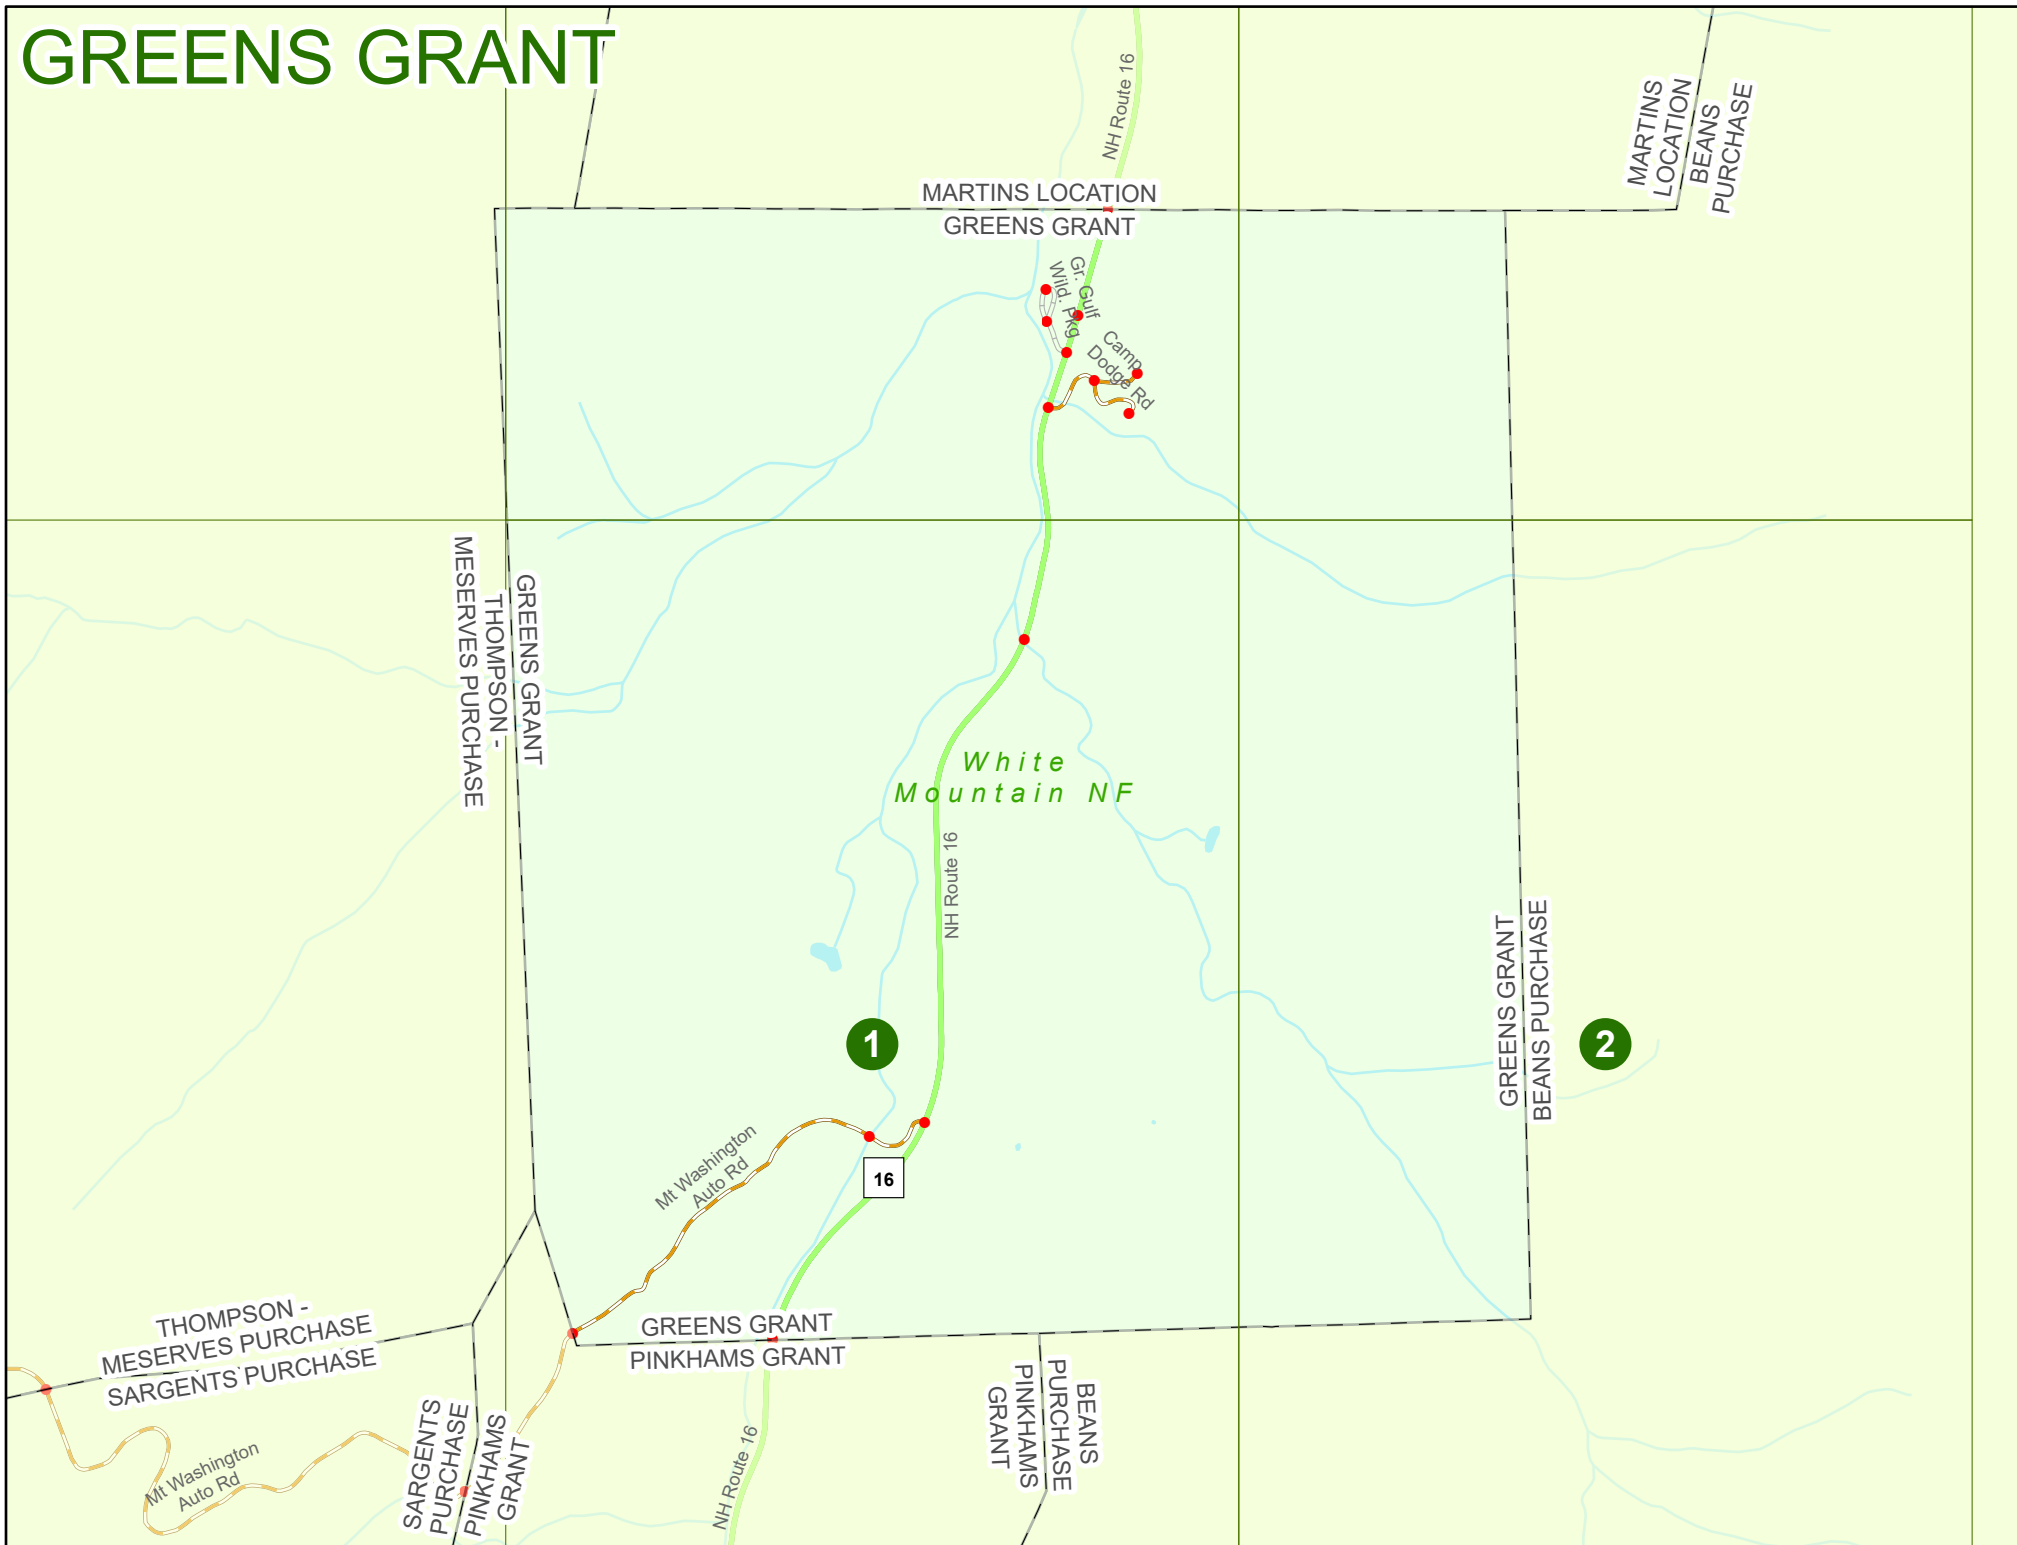

GREENS GRANT