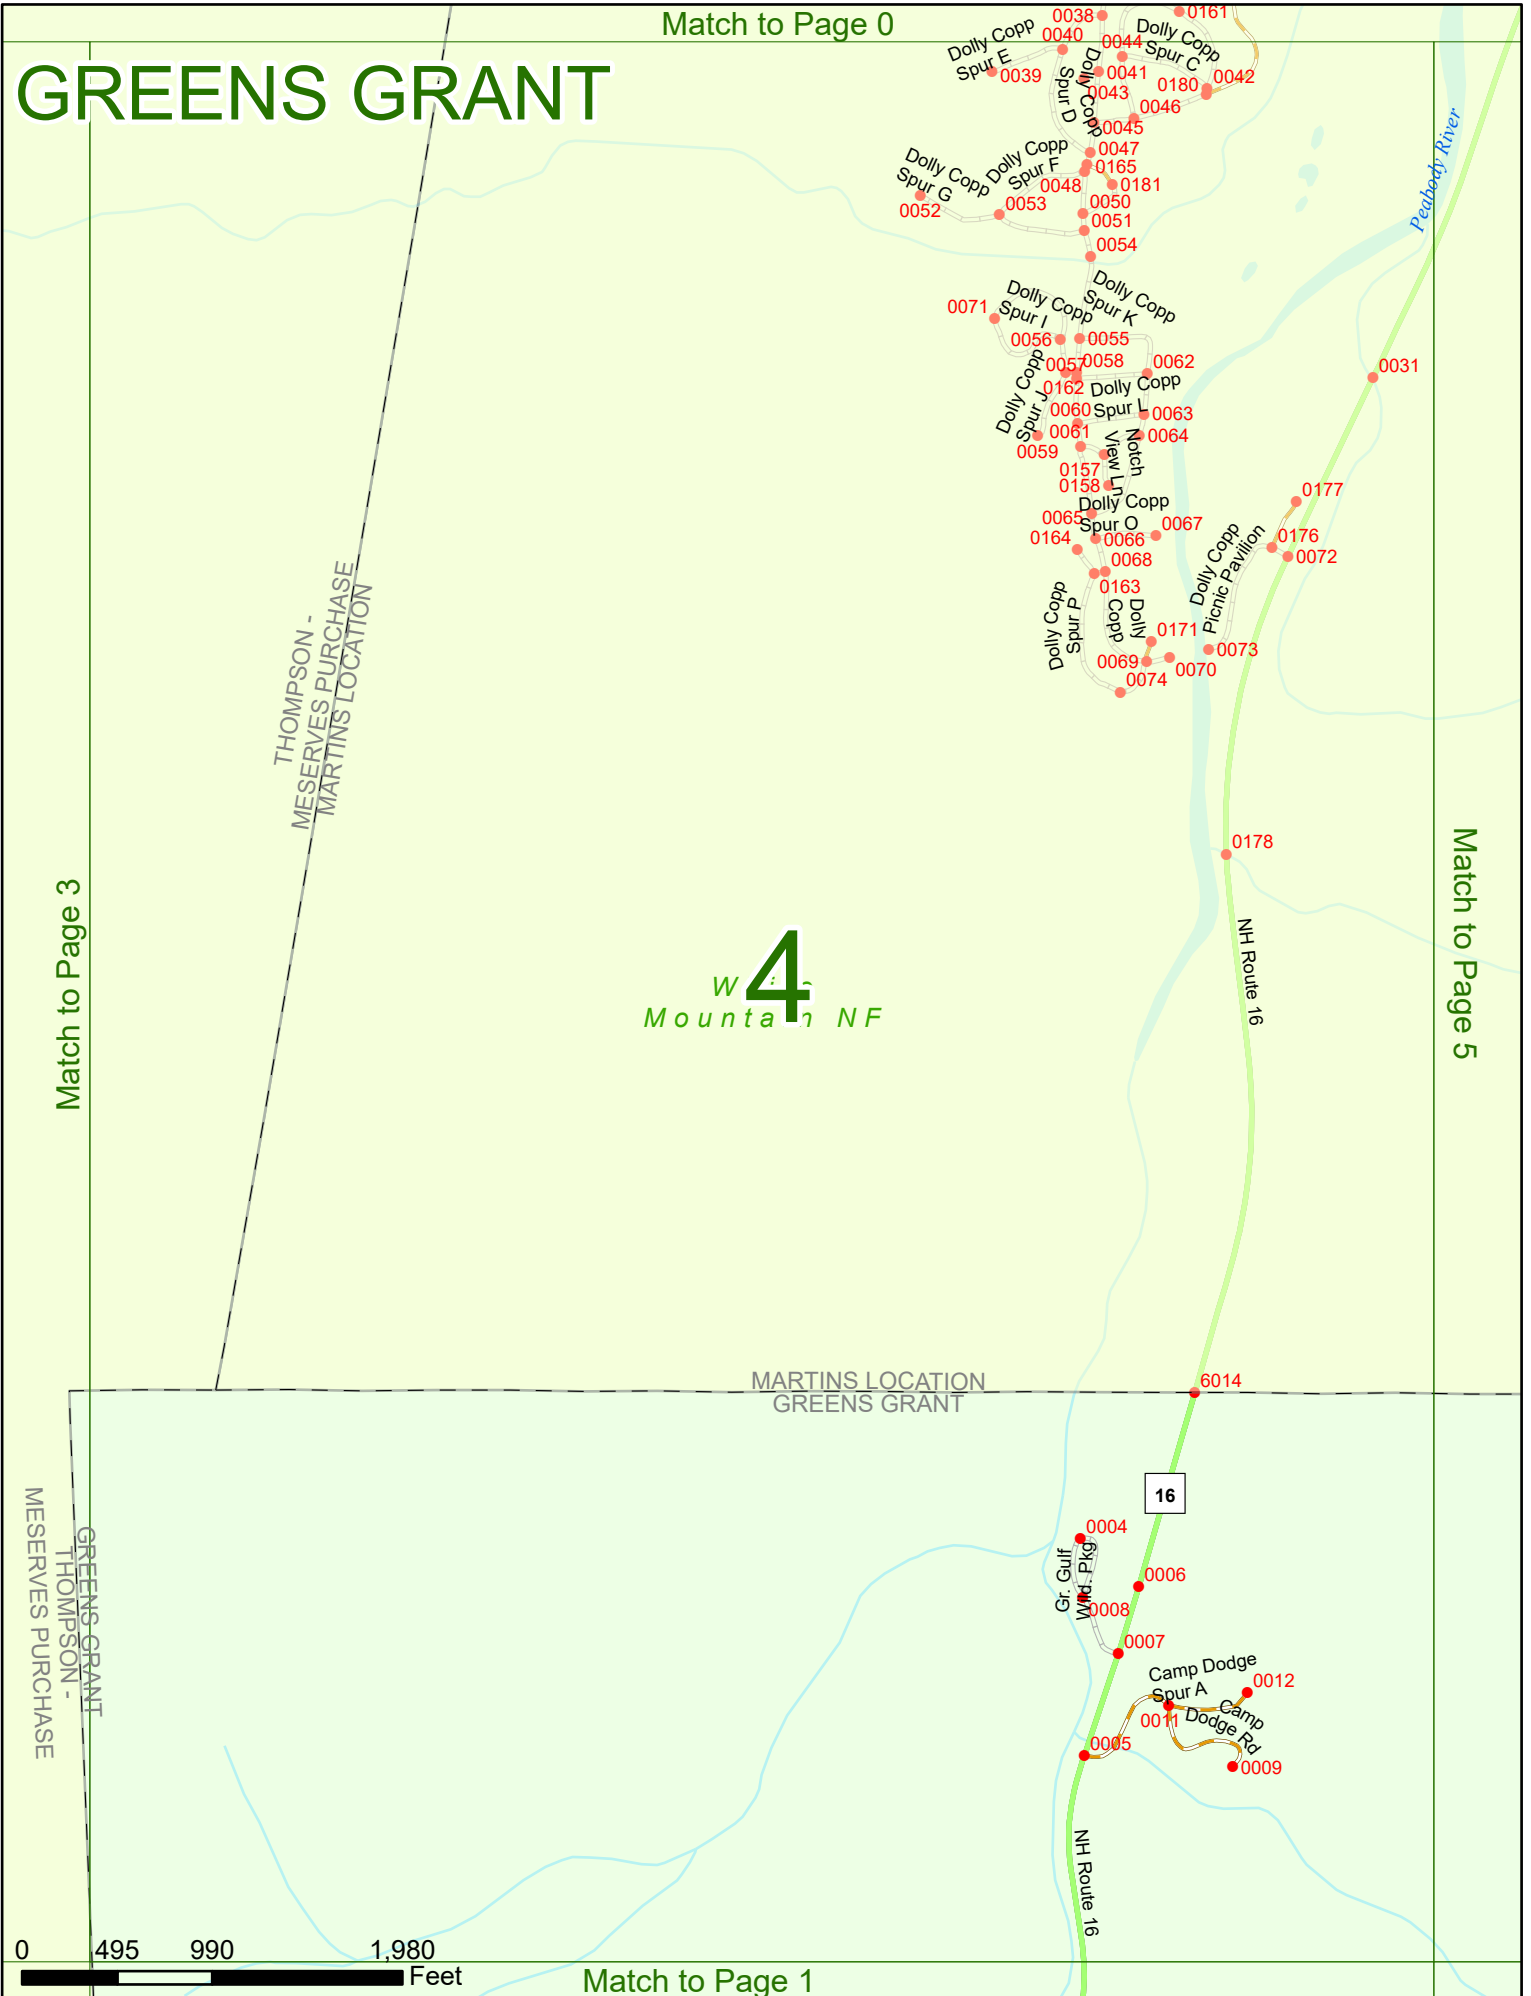

2025 Nodal Reference Bookmap

LEGEND

NHDOT will accept crash locations based on the State of NH Uniform Police Traffic Accident Report.

Crash occurred on:

Option 1 Street Address
 123 Main Street

Option 2 Route No and/or Distance from NESW Intesecting Road, Bridge,
 Street name Intersecting Street Town/County line
 Main Street 500 E Oak Street

Option 3 First Node Distance from First Node Second Node
 515 212 632

Option 4 Route No and/or Mile Marker on Interstate Only NESW Mile (Marker)
 Street name
 189S 700 feet S 36.8

Option 3 – Example

Street Name Loudon Road
First Node 803
Distance from First Node 318 Ft
Second Node 813

W 4
Mountain NF

THOMPSON -
MESERVES PURCHASE
MARTINS LOCATION

MARTINS LOCATION
GREENS GRANT

GREENS GRANT
THOMPSON -
MESERVES PURCHASE

0 495 990 1,980 Feet

Match to Page 1

Match to Page 0

GREENS GRANT